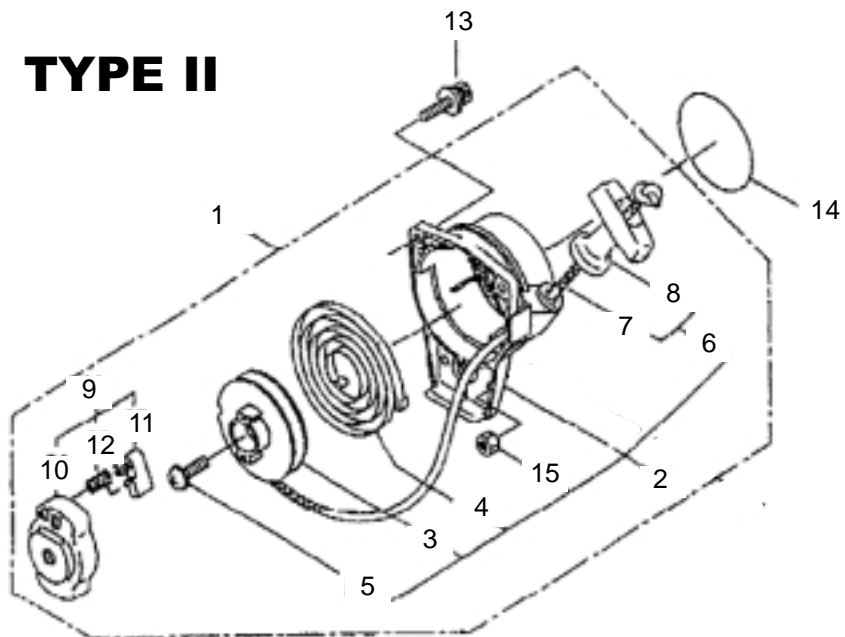

RECOIL STARTER ASS'Y / ARRANQUE

TYPE I

TYPE II