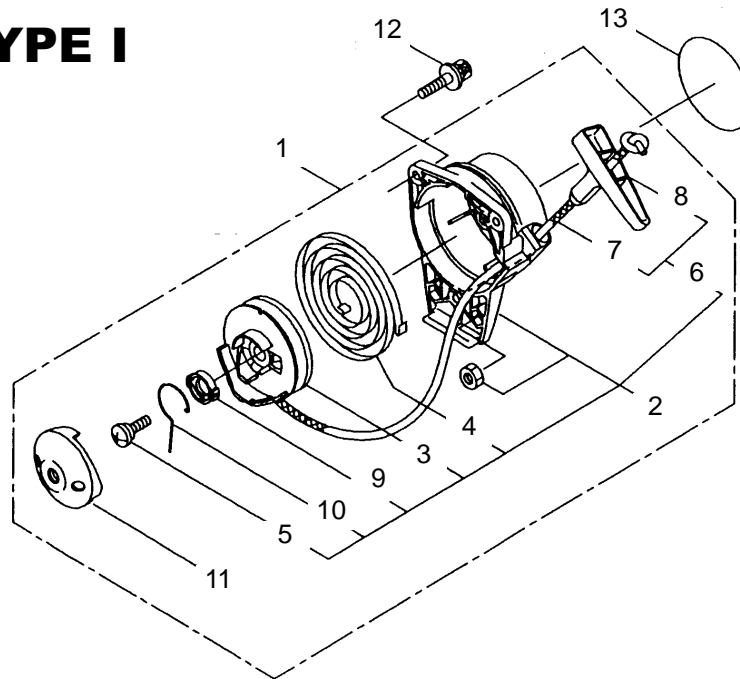

RECOIL STARTER ASS'Y / ARRANQUE

TYPE I