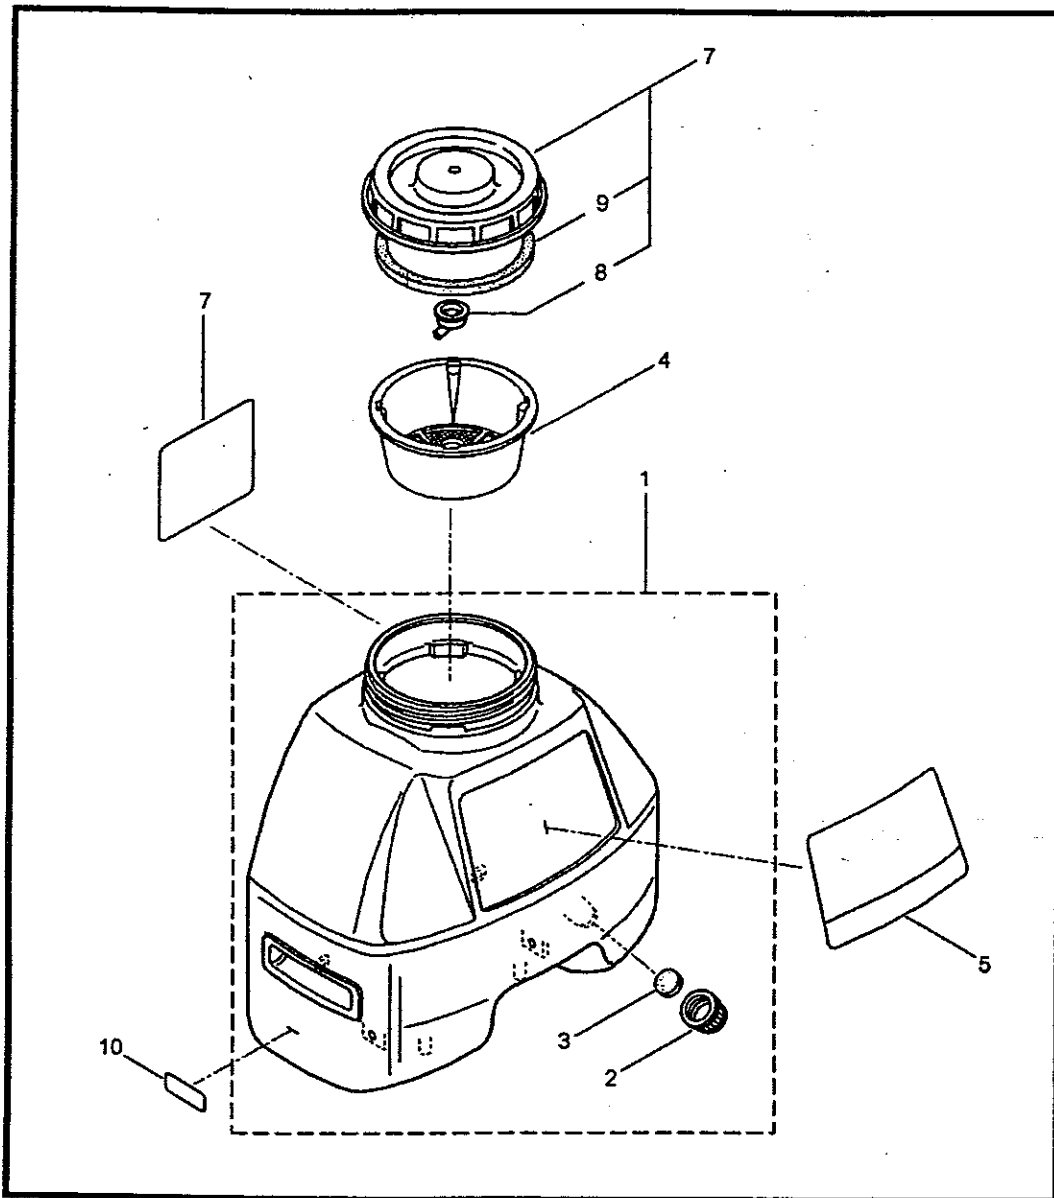

TANK

Ref No.	Part No.	Description	Q'ty	Notes
1	119829	Chemical Tank Ass'y.	1	INCL 2-3
2	106333	Blind Plug	1	
3	029299	Blind Packing	1	
4	106330	Strainer	1	
5	119594	Decal	1	
6	119360	Decal	1	
7	106331	Chemical Tank Cap	1	INCL 8-9
8	022363	Inner Cap	1	
9	022362	Packing, Chemical Tank Lid	1	
10	106067	Label (Speed-Caution)	1