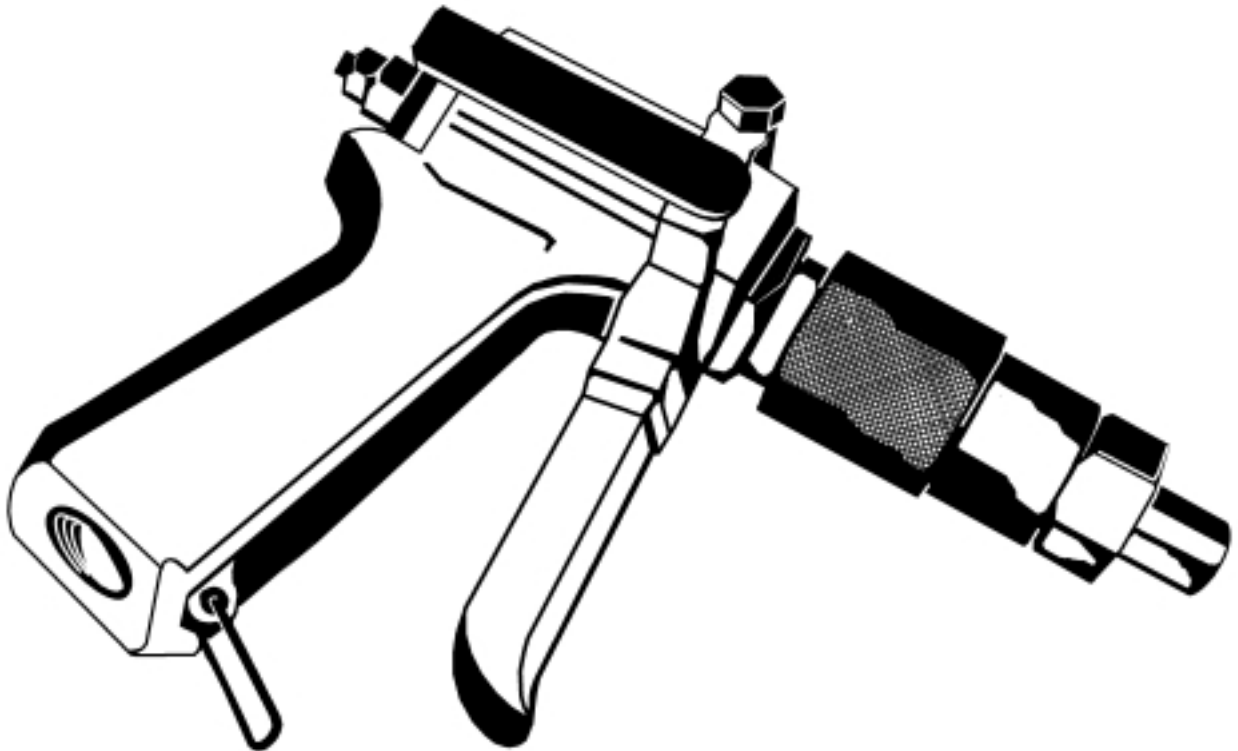

Is Your Product Registered?

Contact your Dealer to verify.

Warranties are based on Registrations and reduced to 1 year without
Registration.

MARUYAMA

ILLUSTRATED PARTS LIST

MD9 Spray Gun

HEAVY DUTY NOZZLE

MD9 SPRAY GUN
HEAVY DUTY NOZZLE
PART #845408-REV06/02

Maruyama. *E x t r a o r d i n a r y .*

HEAVY DUTY NOZZLE

REF #	PART #	DESCRIPTION	Q'TY.	NOTES
1	840915	O-Ring	1	
2	840916	Gasket Ring	1	
3	840917	Valve Shaft	1	
4	840918	Spring	1	
5	840919	Gasket	1	
6	840920	Pressure Axle	1	Left Handed Thread
7	840921	Adjustable Shaft	1	
8	840922	Gasket	1	
9	840923	Adjustable Bush	1	
10	840924	Nut	1	
11	840925	#6 Nozzle, 2.5mm	1	Standard
11	842441	#2 Nozzle, 0.8mm	1	Optional
11	842442	#4 Nozzle, 1.5mm	1	Optional
11	842443	#5 Nozzle, 2.0mm	1	Optional
11	842444	#8 Nozzle, 3.0mm	1	Optional
12	840926	O-Ring	1	
13	840927	Fixed Ring	1	
14	840928	Gasket	1	
15	840929	Coupling	1	
16	840930	Gasket	1	
17	840931	Trigger Lever & Bracket	1	
18	840932	Nut	1	M6x1.0
19	840933	Trigger Fixed Bolt	1	
20	840934	Nut	1	M6x1.0
21	840935	Nut	1	M6x1.0
22	840936	Rear Water Bolt Plug	1	