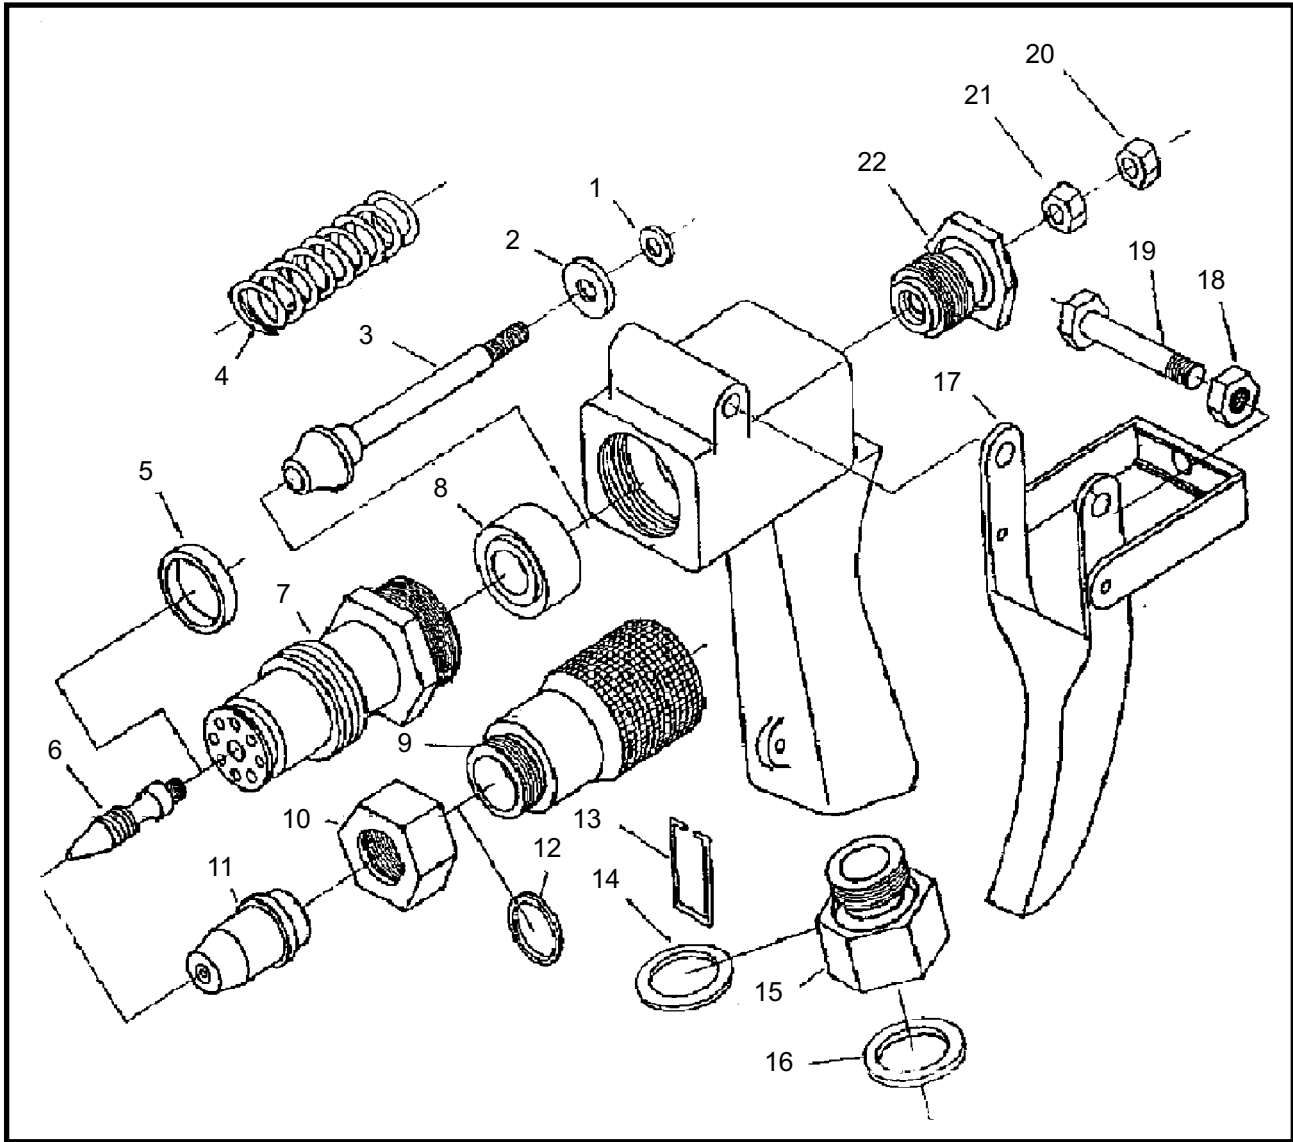

Is Your Product Registered?

Contact your Dealer to verify.

Warranties are based on Registrations and reduced to 1 year without
Registration.

MARUYAMA

ILLUSTRATED PARTS LIST

MD9 Spray Gun

HEAVY DUTY NOZZLE

MD9 SPRAY GUN
HEAVY DUTY NOZZLE
PART #845408-REV06/02

Maruyama. *E x t r a o r d i n a r y .*

HEAVY DUTY NOZZLE

REF #	PART #	DESCRIPTION	Q'TY.	NOTES
1	840915	O-Ring	1	
2	840916	Gasket Ring	1	
3	840917	Valve Shaft	1	
4	840918	Spring	1	
5	840919	Gasket	1	
6	840920	Pressure Axle	1	Left Handed Thread
7	840921	Adjustable Shaft	1	
8	840922	Gasket	1	
9	840923	Adjustable Bush	1	
10	840924	Nut	1	
11	840925	#6 Nozzle, 2.5mm	1	Standard
11	842441	#2 Nozzle, 0.8mm	1	Optional
11	842442	#4 Nozzle, 1.5mm	1	Optional
11	842443	#5 Nozzle, 2.0mm	1	Optional
11	842444	#8 Nozzle, 3.0mm	1	Optional
12	840926	O-Ring	1	
13	840927	Fixed Ring	1	
14	840928	Gasket	1	
15	840929	Coupling	1	
16	840930	Gasket	1	
17	840931	Trigger Lever & Bracket	1	
18	840932	Nut	1	M6x1.0
19	840933	Trigger Fixed Bolt	1	
20	840934	Nut	1	M6x1.0
21	840935	Nut	1	M6x1.0
22	840936	Rear Water Bolt Plug	1	