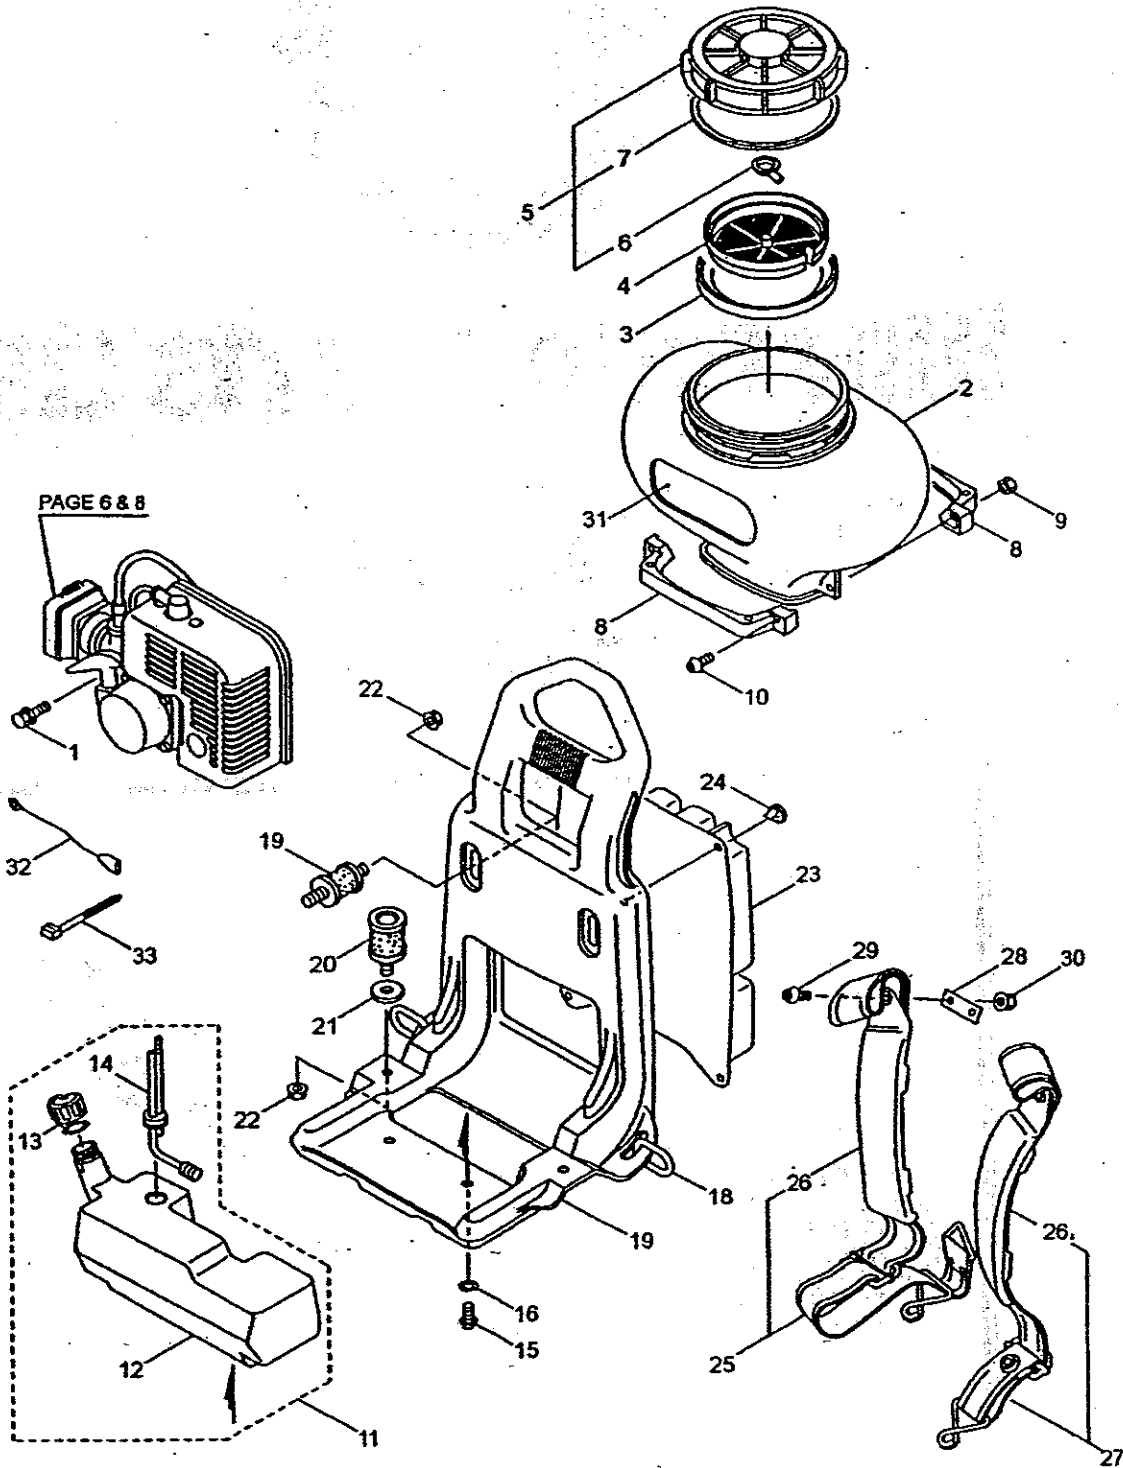

MAIN BODY

MAIN BODY

Ref No.	Part No.	Description	Q'ty	Notes
1	092543	Bolt	4	M6X45
2	120638	Chemical Tank	1	13L
3	101834	Cover	1	
4	022410	Strainer	1	
5	092206	Chemical Tank Lid	1	INCL. 6,7
6	101915	Inner Cap	1	
7	103194	Packing	1	
8	112189	Bracket	2	
9	081241	Nut	2	M6
10	088345	Screw	2	M6X30
11	119388	Fuel Tank Assy.	1	INCL. 12-14
12	120154	Fuel Tank	1	
13	119390	Cap Assy.	1	
14	119391	Filler Assy.	1	
15	081414	Screw	2	M5X14
16	015479	Washer	2	5.3X16X1.6
17	117929	Frame	1	
18	101353	Ring	2	
19	026223	Buffer	2	30-M6X14
20	114454	Buffer	2	40-M6X14
21	114185	Spacer	2	6.5X33X13
22	109704	Nut	4	M6
23	119177	Cushion Pad	1	
24	840543	Pad Retainer	4	#7
25	114819	Shoulder Strap(Left)	1	INCL. 26
26	114818	Pad	2	
27	114816	Shoulder Strap(Right)	1	INCL. 26
28	120614	Band	1	
29	083445	Screw	2	M6X16
30	550132	Nut	2	M6
31	120710	Decal	1	
32	108634	Earth Cord	1	
33	108954	Band	1