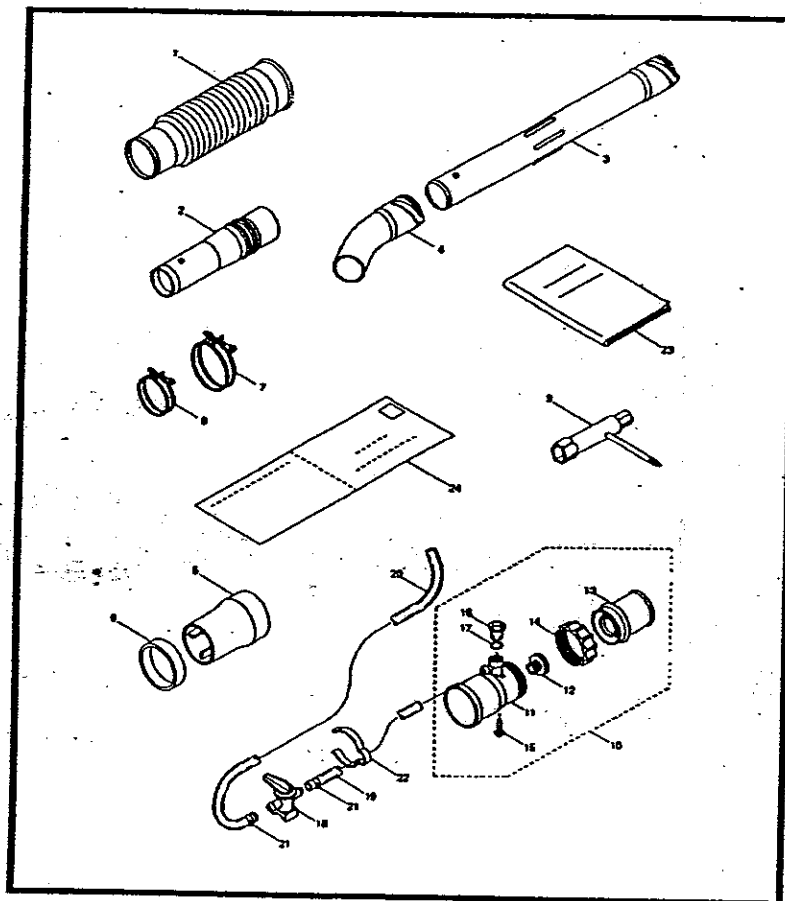

ACCESSORIES

Ref No.	Part No.	Description	Q'ty	Notes
1	105668	Flexible Pipe	1	
2	106721	Swivel Pipe	1	
3	107149	Straight Pipe	1	600L
4	106725	Bent Pipe	1	
5	025348	Pipe	1	
6	024419	Stop Ring	1	
7	100823	Wire Clamp	1	#95
8	100753	Wire Clamp	1	#78
9	210418	Box Wrench/Driver	1	
10	120889	Mist Nozzle Assy.	1	INCL. 11-17
11	029749	Mist Nozzle	1	
12	020894	High Lift Nozzle Tip	1	
13	020893	High Lift Nozzle Collar	1	
14	024804	Nut M60	1	M60
15	082696	Tapping Screw	1	M5X8
16	024805	Cock	1	
17	011345	O-Ring P12	1	P12
18	101872	Mist Cock Assy.	1	
19	118975	Vinyl Pipe	1	9X12X1050L
20	024410	Vinyl Pipe (M)	1	9X12X700L
21	043972	Hose Band	2	
22	024421	Pipe Holder	2	
23	120712	Manual	1	
24	216007	Warranty Registration Card	1