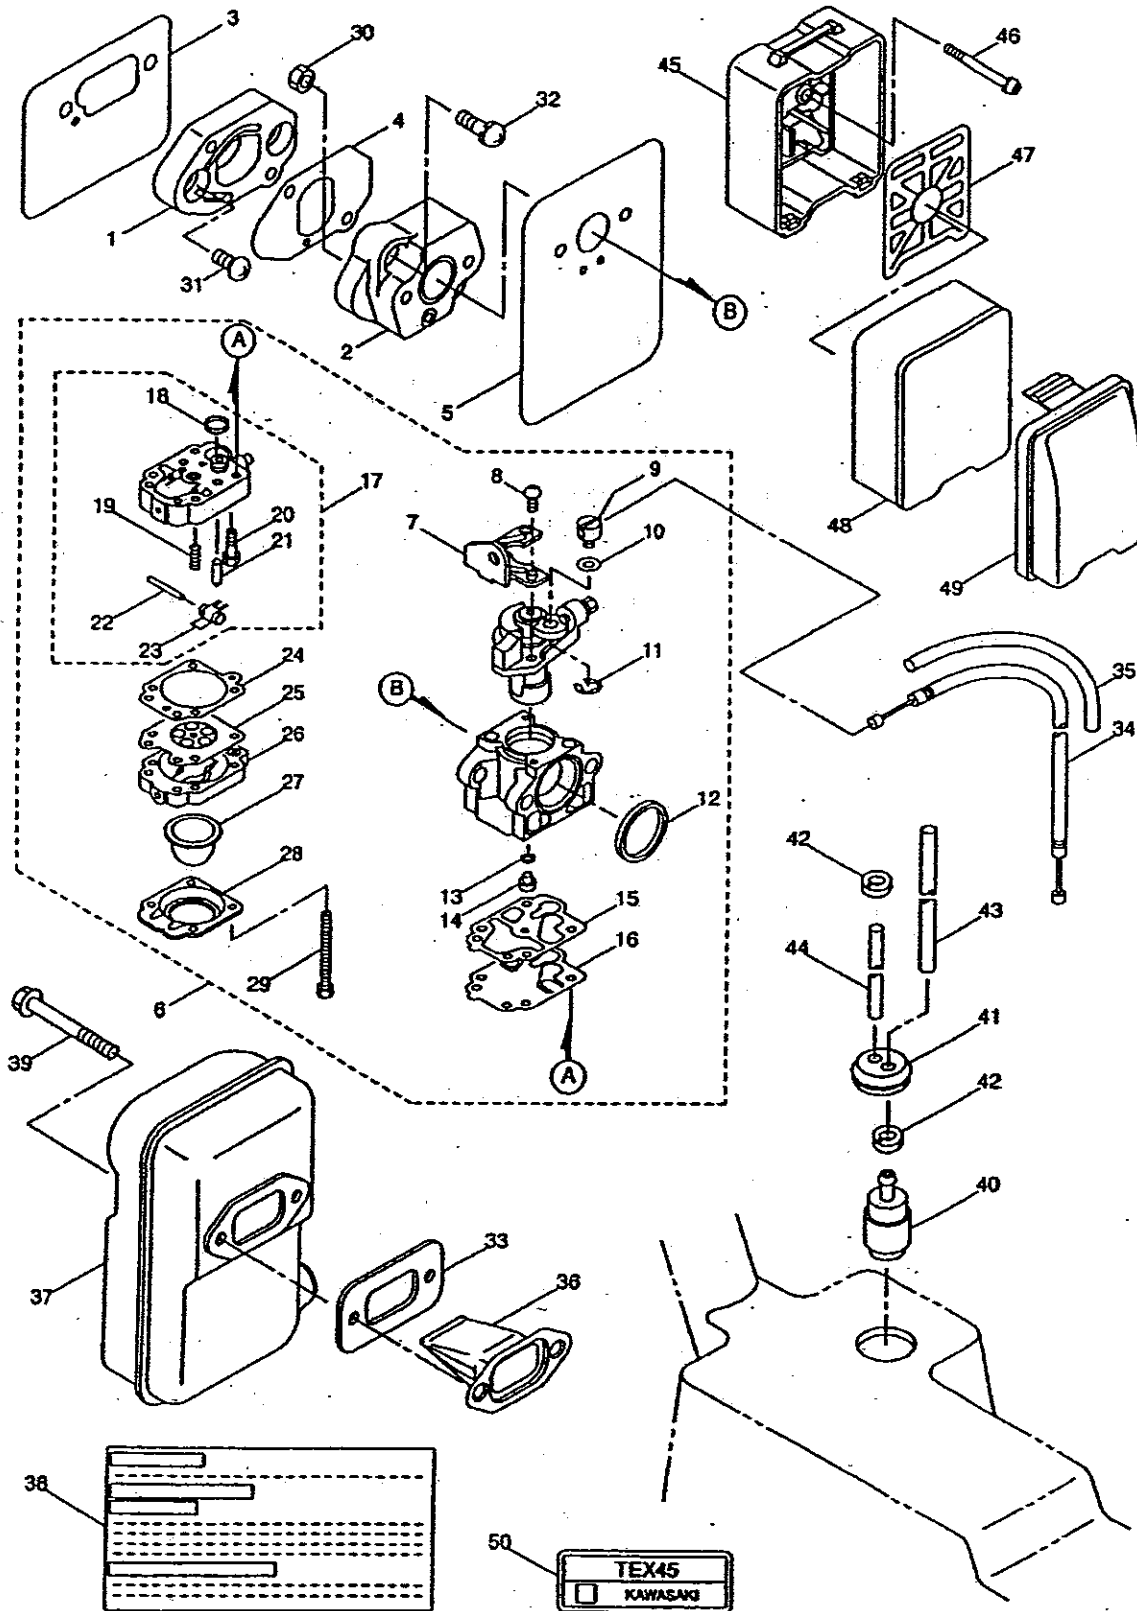

CARBURETOR

.CARBURETOR

Ref No.	Part No.	Description	Q'ty	Notes
1	625867	Adapter	1	
2	625866	Insulator	1	
3	625862	Gasket	1	
4	625863	Gasket	1	
5	625864	Gasket	1	
6	630147	Carburetor Assy.	1	INCL. 7-29
7	624525	Bracket	1	
8	577179	Screw	2	
9	598415	Arm	1	
10	624532	Washer	1	
11	577175	Snap Ring	1	
12	624528	Packing	1	
13	577182	O-Ring	1	
14	630148	Main Jet	1	
15	577184	Gasket	1	
16	577185	Diaphragm	1	
17	626812	Body Assy.	1	INCL. 18-23
18	624430	Filter	1	
19	624434	Spring	1	
20	624432	Screw	1	
21	624431	Float Valve	1	
22	624433	Pin	1	
23	624429	Lever	1	
24	598407	Gasket	1	
25	944219	Diaphragm	1	
26	598413	Body	1	
27	577191	Priming Pump	1	
28	598409	Primer Pump Cover	1	
29	598417	Screw	4	
30	594598	Nut	2	
31	625868	Screw	2	
32	579565	Screw	2	
33	579566	Gasket	1	
34	120702	Throttle Cable	1	
35	069502	Vinyl Pipe	1	7X9X130L
36	579567	Spark Arrester	1	
37	625869	Muffler Comp.	1	
38	630154	Decal	1	
39	944440	Bolt	2	M6X65
40	625872	Fuel Filter	1	
41	597949	Grommet	1	
42	597948	Clamp	2	
43	625873	Tube	1	3X5X250L
44	625874	Tube	1	3X6X130L
45	630150	Air Filter Case Assy.	1	
46	630153	Screw	2	M5X60
47	630152	Air Filter Plate	1	
48	630149	Air Filter Element	2	
49	630151	Air Filter Cap	1	
50	626816	Decal	1