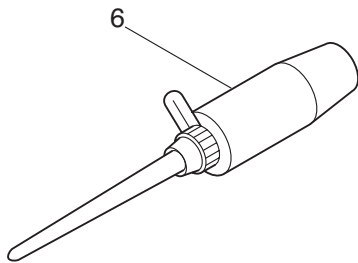

6. MC3021BK-SB
ACCESSORIES

Ref. No.	Part No.	Part Name	Q'ty	Remarks
6-1	210418	Box Spanner	1	13X19X(+)
6-2	840781	Semi-Auto Head(L/R)4	1	
6-3	219431	Wrench	1	3mm
6-4	219432	Wrench	1	4mm
6-5	219433	Wrench	1	5mm
6-6	211337	Grease Tube	1	
6-7	220548	Band	4	7X124L
6-8	230968	Instruction Manual	1	MC3021BK-SB