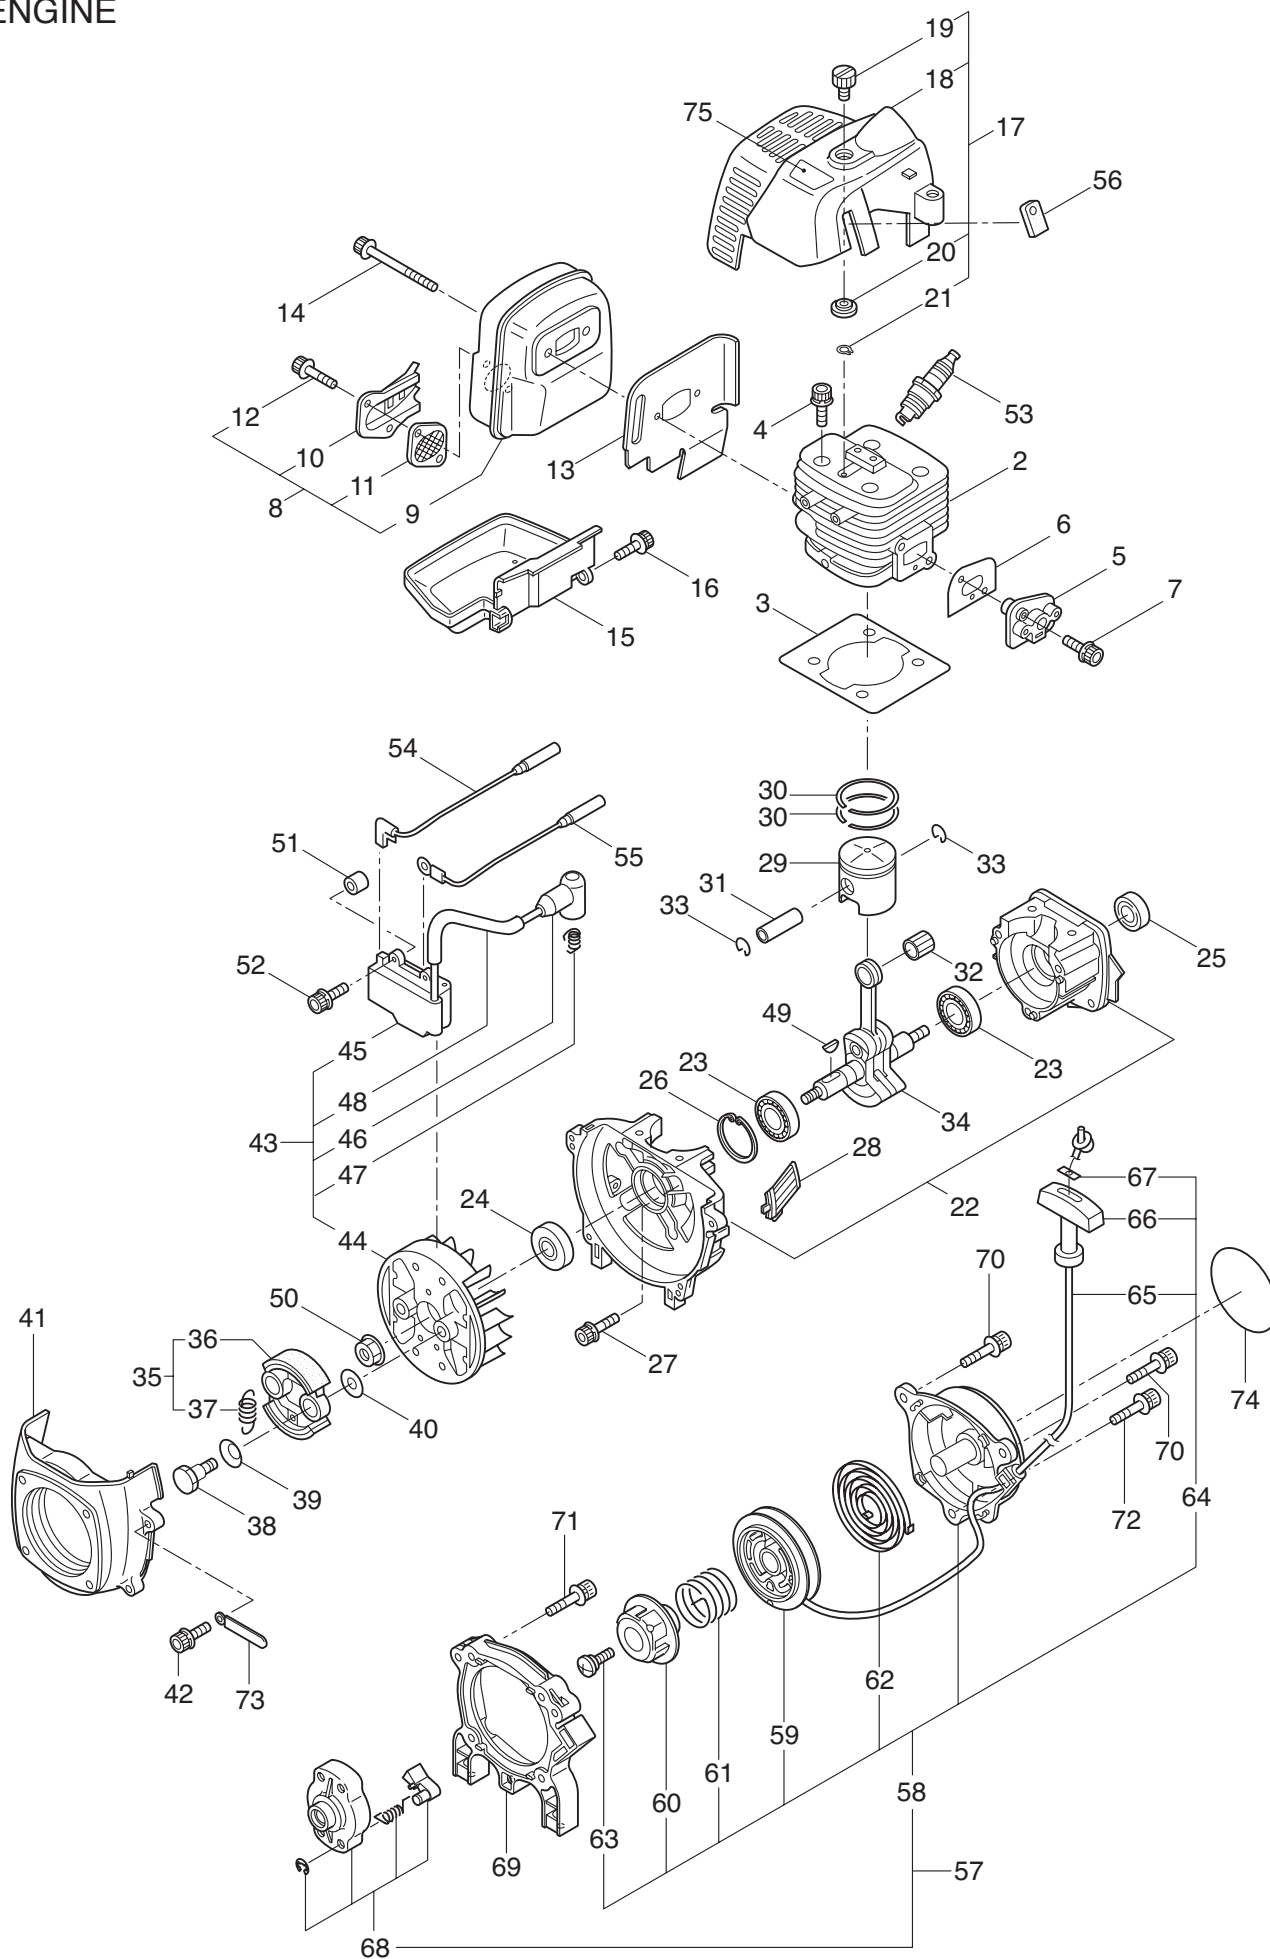

4. MC3021BK-SB
ENGINE

Ref. No.	Part No.	Part Name	Q'ty	Remarks
4-46	269714	Plug Boot	1	
4-47	269715	Connector	1	
4-48	281756	Insulator	1	
4-49	261076	Woodruff Key	1	3X10
4-50	261417	Nut, Rotor	1	M8
4-51	280381	Spacer	2	
4-52	261256	Cap Screw	2	M4X25WSW
4-53	285982	Spark Plug	1	BPM8Y
4-54	281864	Lead	1	
4-55	282087	Lead	1	
4-56	269189	Grommet	1	
4-57	283476	Recoil Starter Ass'y	1	Incl.58-68
4-58	283477	Recoil Ass'y	1	Incl.59-67
4-59	283504	Reel	1	
4-60	283505	Cam Plate	1	
4-61	283506	Spring	1	
4-62	280931	Spiral Spring	1	
4-63	267213	Set Screw	1	
4-64	283578	Starter Rope Ass'y	1	Incl.65-67
4-65	283579	Starter Rope	1	
4-66	261725	Starter Knob	1	
4-67	283511	Rope Stopper	1	
4-68	283575	Starter Pawl Ass'y	1	
4-69	286284	Adapter Ass'y	1	
4-70	283391	Cap Screw	2	M4X20WSW
4-71	265726	Cap Screw	4	M4X16WSW
4-72	282096	Screw	1	M4X16WSW
4-73	264588	Clamp	1	
4-74	286585	Label	1	CER300BP
4-75	282558	Label	1