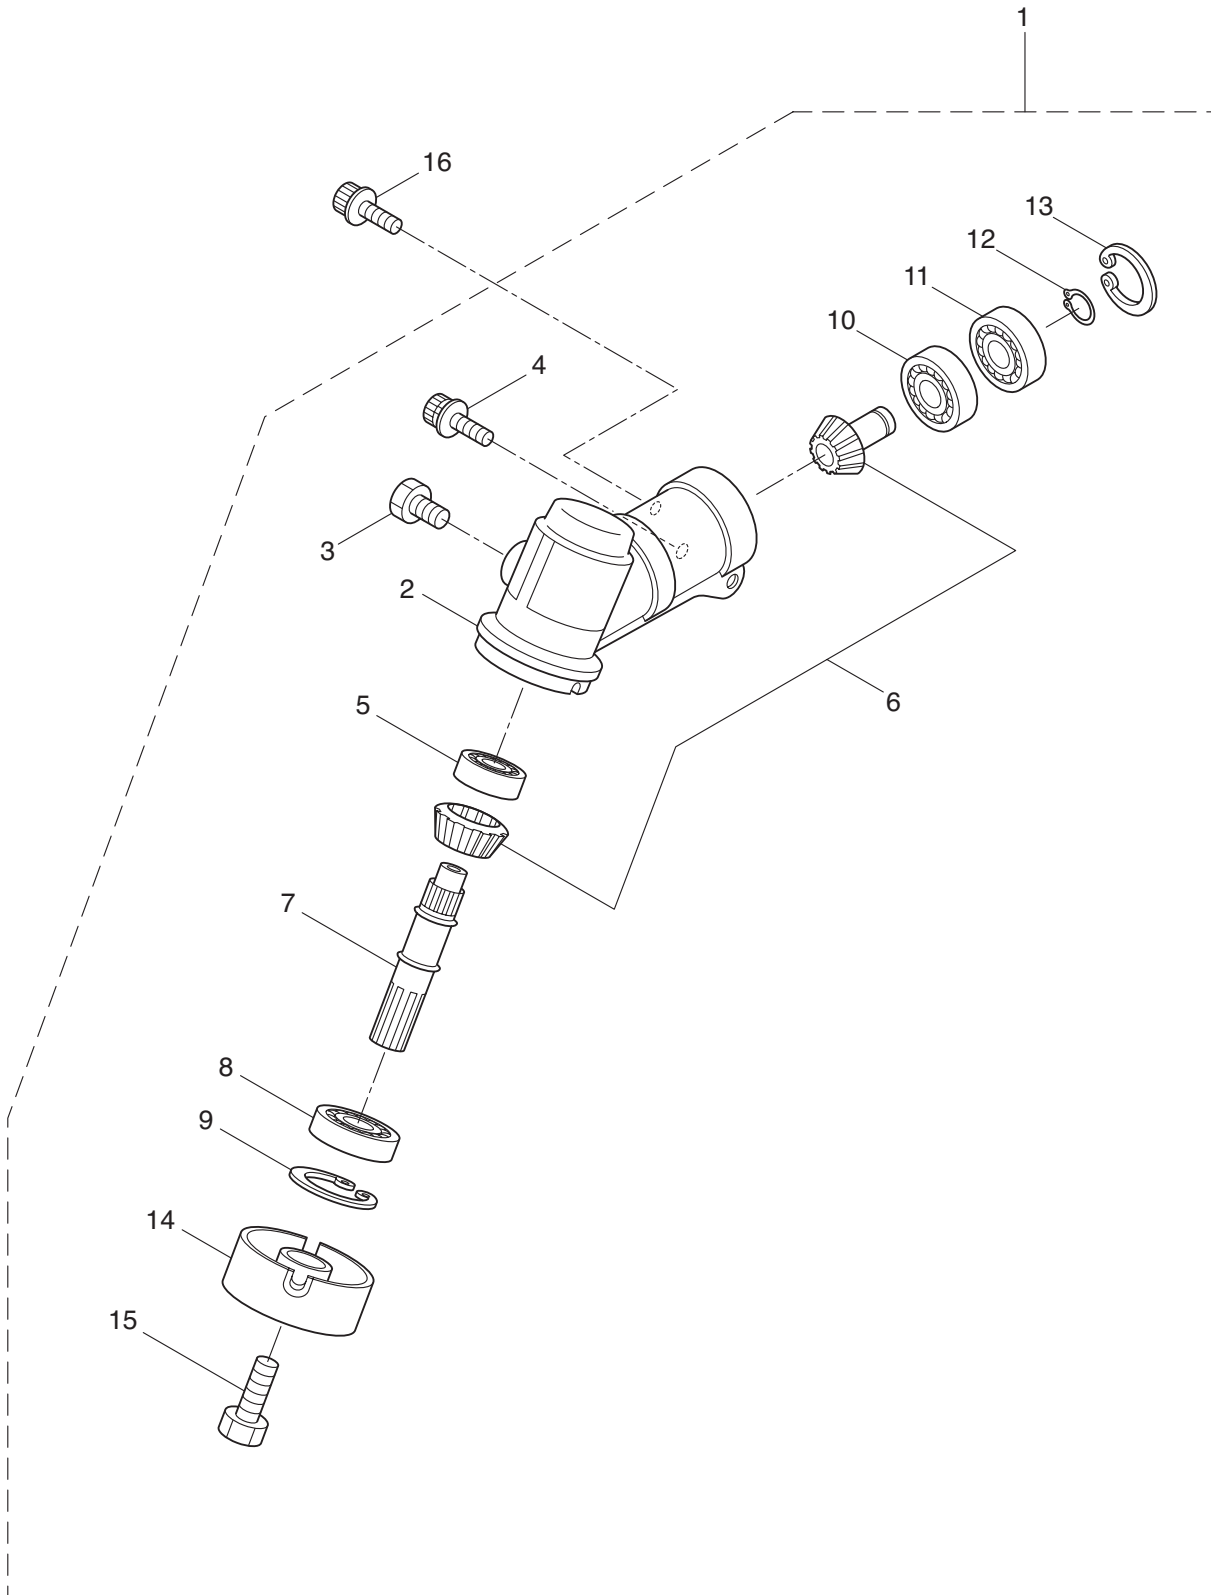

3. MC3021BK-SB
GEARCASE

Ref. No.	Part No.	Part Name	Q'ty	Remarks
3-1	225959	Gearcase Ass'y	1	Incl.2-15
3-2	225960	Gearcase	1	
3-3	089884	Bolt	1	M8X10
3-4	261246	Bolt	1	M5X25WSW
3-5	210554	Bearing	1	#608
3-6	227106	Gear Set	1	
3-7	215762	Blade Shaft	1	
3-8	212999	Bearing	1	#6001 2RK
3-9	055185	Snap Ring	1	#28
3-10	210560	Bearing	1	#609
3-11	140268	Bearing	1	#609Z
3-12	140269	Snap Ring	1	WR9
3-13	140270	Snap Ring	1	#24
3-14	222890	Blade Boss	1	
3-15	221998	Bolt	1	M8X12
3-16	261233	Bolt	1	M5X12