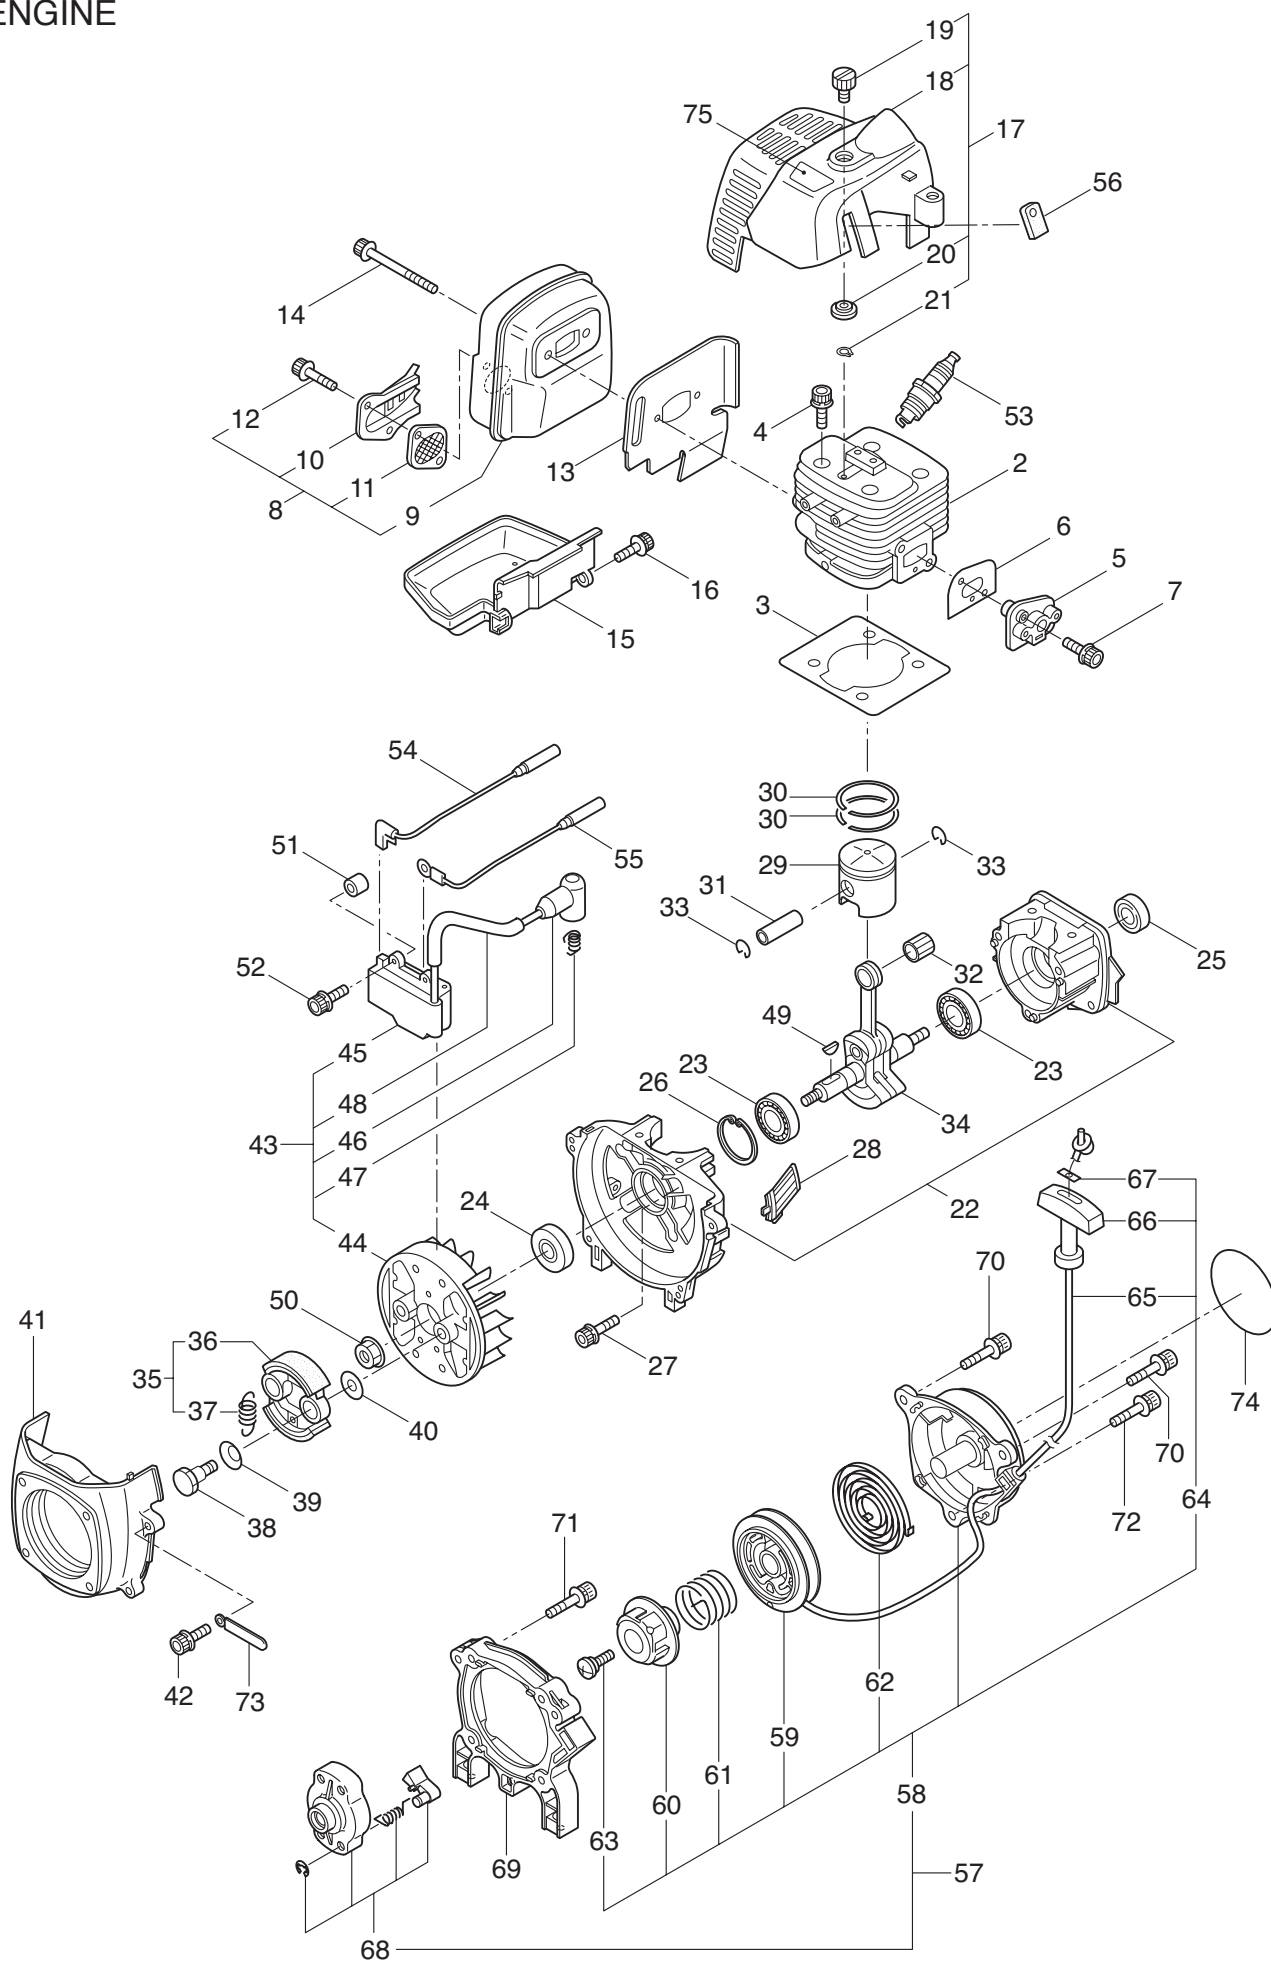

4. MC3021BK-SB
ENGINE

Ref. No.	Part No.	Part Name	Q'ty	Remarks
4-1	858642	Engine	1	CE300/29
4-2	282400	Cylinder	1	New gasket required
4-3	282537	Gasket	1	
4-4	261250	Cap Screw	4	M5X20WSW
4-5	269144	Insulator	1	New gasket required
4-6	267049	Gasket	1	
4-7	265924	Cap Screw	2	M5X25WSW
4-8	283007	Muffler Ass'y	1	Incl.9-12
4-9	283003	Muffler Comp.	1	
4-10	268171	Muffler Tail	1	
4-11	267056	Spark Arrestor	1	
4-12	265107	Cap Screw	2	M4X10
4-13	281440	Gasket	1	
4-14	266402	Screw	2	M5X55
4-15	281435	Under Cover	1	
4-16	267191	Screw	1	M5X16WSW
4-17	281742	Top Cover Ass'y	1	Incl.18-21
4-18	281434	Top Cover	1	
4-19	261018	Knob	1	
4-20	261020	Spacer	1	
4-21	261734	Snap Ring	1	#5
4-22	268241	Crankcase	1	
4-23	261491	Bearing	2	#6001 C3
4-24	261492	Oil Seal	1	ISCD12287
4-25	261386	Oil Seal	1	ISCD12227
4-26	055185	Snap Ring	1	#28
4-27	261612	Cap Screw	3	M5X30WSW
4-28	281442	Screen	1	
4-29	268782	Piston	1	
4-30	265067	Piston Ring	2	(2)Required
4-31	265068	Piston Pin	1	
4-32	265225	Bearing, Needle	1	
4-33	261393	Clip, Piston	2	
4-34	265141	Crankshaft/Conn. Rod Ass'y	1	
4-35	267327	Clutch Ass'y	1	Incl.36,37
4-36	267342	Clutch Shoe	2	(2)Required
4-37	267345	Spring, Clutch	1	
4-38	264505	Bolt	2	
4-39	261777	Wave Washer	2	
4-40	261189	Washer	2	6X16.5XT1.2
4-41	281433	Fan Cover	1	
4-42	261250	Cap Screw	4	M5X20WSW
4-43	281745	Magneto Ass'y	1	Incl.44-48
4-44	269807	Rotor/Fan	1	
4-45	281746	Ignition Coil Ass'y	1	Incl.46-48