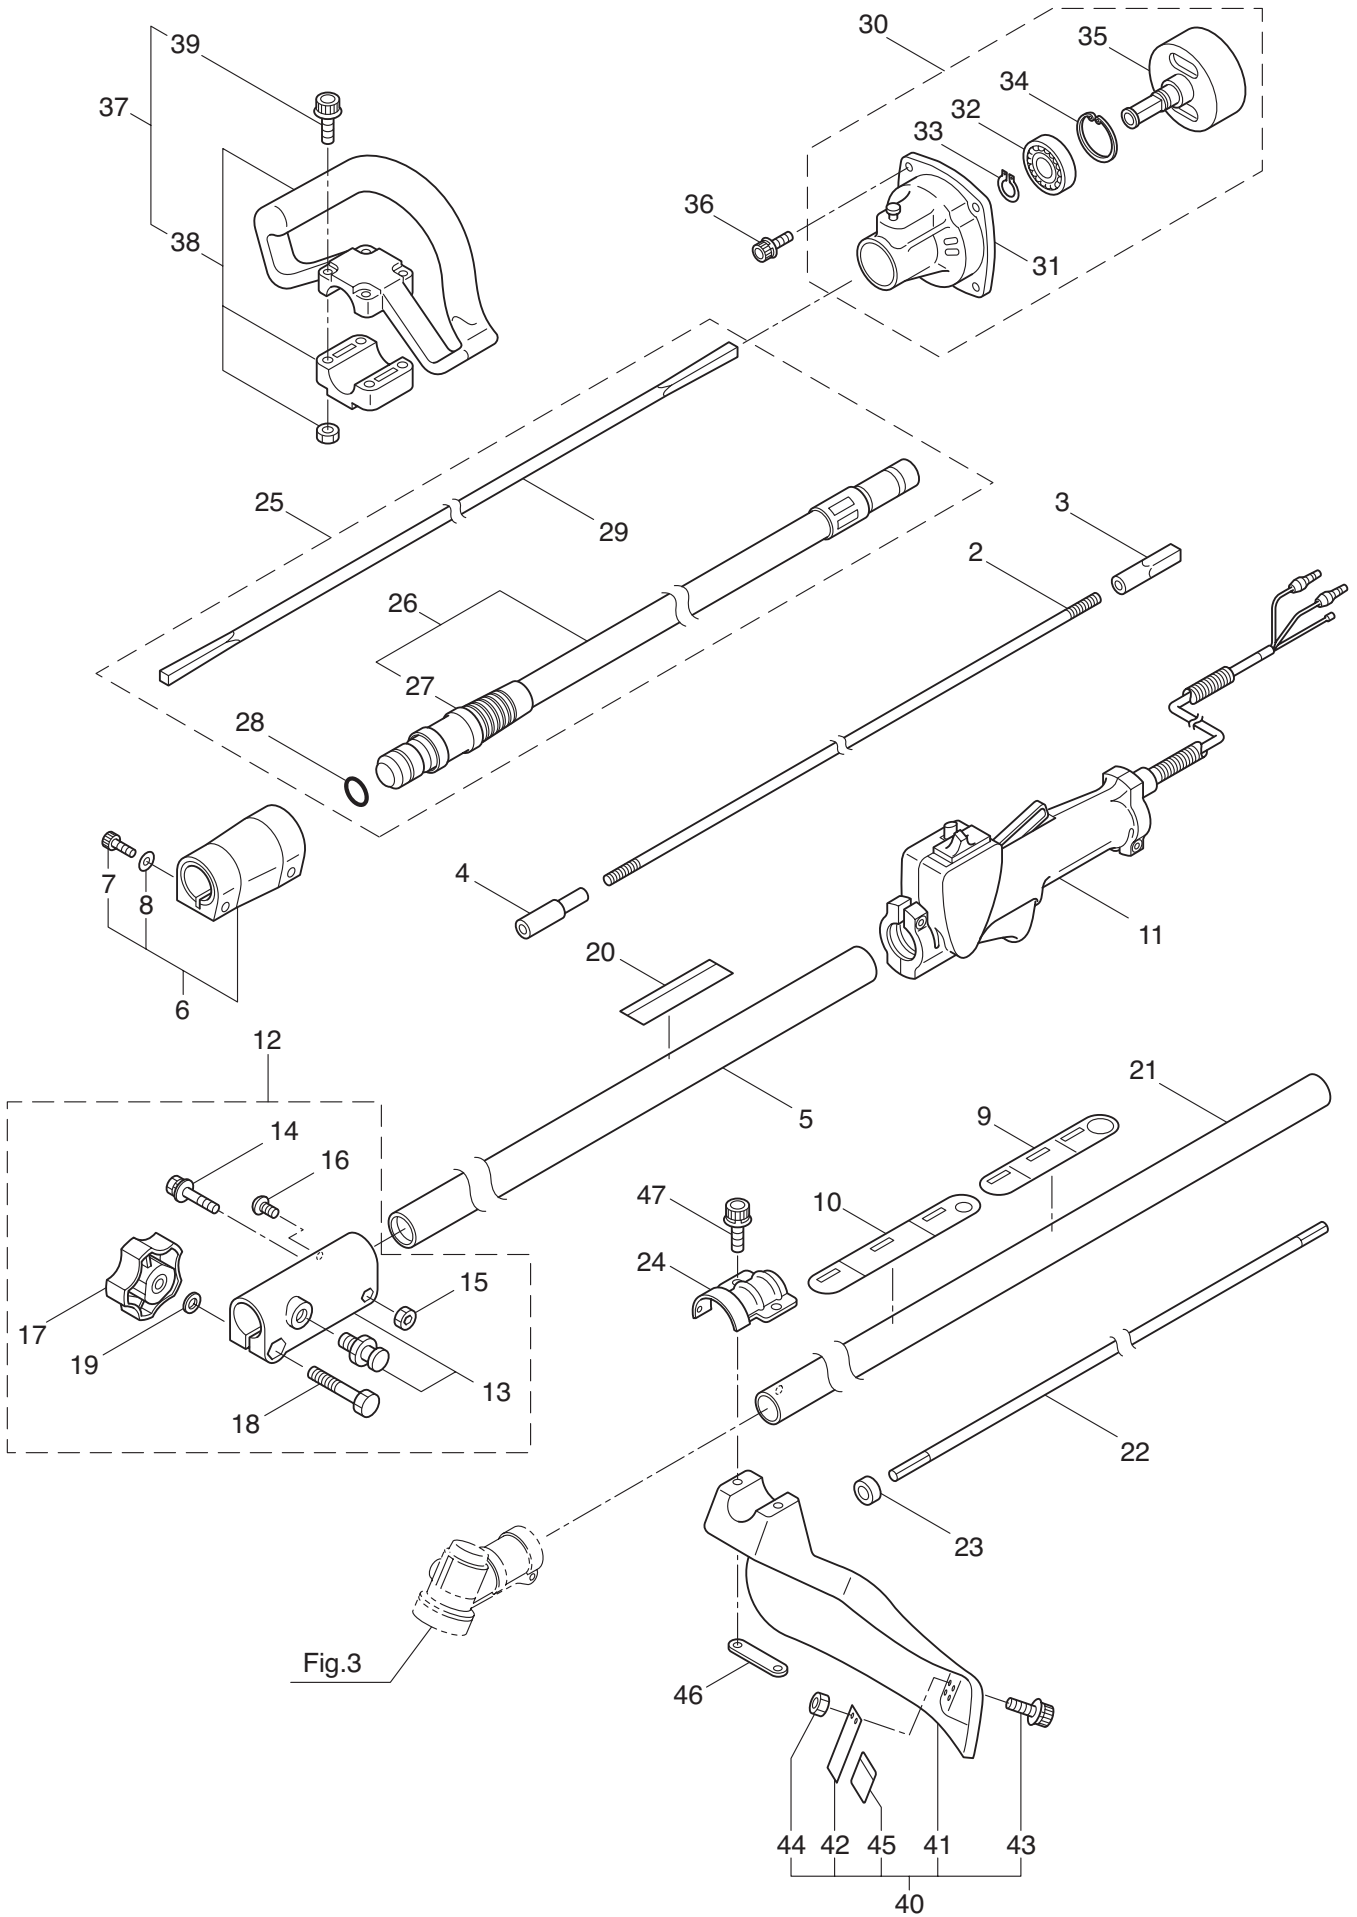

2010.01.

P/N 522936

1. MC3021BK-SB
MAIN BODY

Ref. No.	Part No.	Part Name	Q'ty	Remarks
1-1	363630	MC3021BK-SB	1	
1-2	221978	Driveshaft	1	2-M7X721L
1-3	216924	Adapter	1	M7X6.9X52L(13)
1-4	215276	Lower Adapter	1	M7
1-5	221979	Driveshaft Tube	1	24XT1.6X723L
1-6	214365	Joint Pipe Ass'y	1	Incl.7,8
1-7	087786	Cap Screw	2	M5X25
1-8	012487	Washer	1	M5
1-9	221501	Label	1	
1-10	221502	Label	1	
1-11	223647	Throttle Trigger	1	
1-12	219489	Shaft Coupler Ass'y	1	Incl.13-19
1-13	219490	Shaft Coupler Ass'y	1	
1-14	215351	Cap Screw	1	M5X25
1-15	089846	Nut	1	M5
1-16	219087	Cap Screw	1	M5X10
1-17	219088	Clamping Knob Ass'y	1	
1-18	089976	Bolt	1	M8X45
1-19	550131	Washer	1	M8
1-20	230964	Label	1	MC3021BK-SB
1-21	220218	Driveshaft Tube	1	24XT1.6X723L
1-22	216090	Driveshaft	1	749L
1-23	216079	Stopper	1	
1-24	225962	Bracket	1	T1.6
1-25	222530	Outer Ass'y	1	Incl.26-29
1-26	222531	Outer	1	Incl.27
1-27	215885	Cover	1	
1-28	011338	O-Ring	1	P18
1-29	211895	Inner Shaft	1	8X6.8X843L
1-30	220202	Clutch Case Ass'y	1	Incl.31-35
1-31	220203	Clutch Case	1	
1-32	217659	Bearing	1	#6201
1-33	055186	Snap Ring	1	#12
1-34	016732	Snap Ring	1	#32
1-35	220052	Clutch Drum	1	
1-36	261250	Bolt	4	M5X20WSW
1-37	227816	Loop Handle Ass'y	1	Incl.38,39
1-38	222139	Loop Handle	1	
1-39	215608	Bolt	4	M5X30X16
1-40	226300	Cover Ass'y	1	Incl.41-45
1-41	225961	Cover	1	
1-42	222900	String Cutter	1	
1-43	227817	Bolt	2	M5X12
1-44	089846	Nut	2	M5
1-45	212972	String Cutter Cover	1	

1. MC3021BK-SB
MAIN BODY

Fig.3

Ref. No.	Part No.	Part Name	Q'ty	Remarks
1-46	225963	Threaded Bracket	1	T1.6
1-47	261612	Bolt	2	M5X30WSW

2. MC3021BK-SB
SUPPORT FRAME

Ref. No.	Part No.	Part Name	Q'ty	Remarks
2-1	230669	Support Frame	1	
2-2	230670	Pad	1	
2-3	230671	Bracket	2	
2-4	230672	Bracket	2	
2-5	092548	Bolt	6	M5X15
2-6	229626	Turn Bracket	1	
2-7	229627	Buffer	3	20/15-20L-M6X13
2-8	100420	Nut	6	M6
2-9	230673	Knapsack Belt	1	
2-10	081045	Nut	1	M10
2-11	229631	Washer	1	10.2X20XT0.8