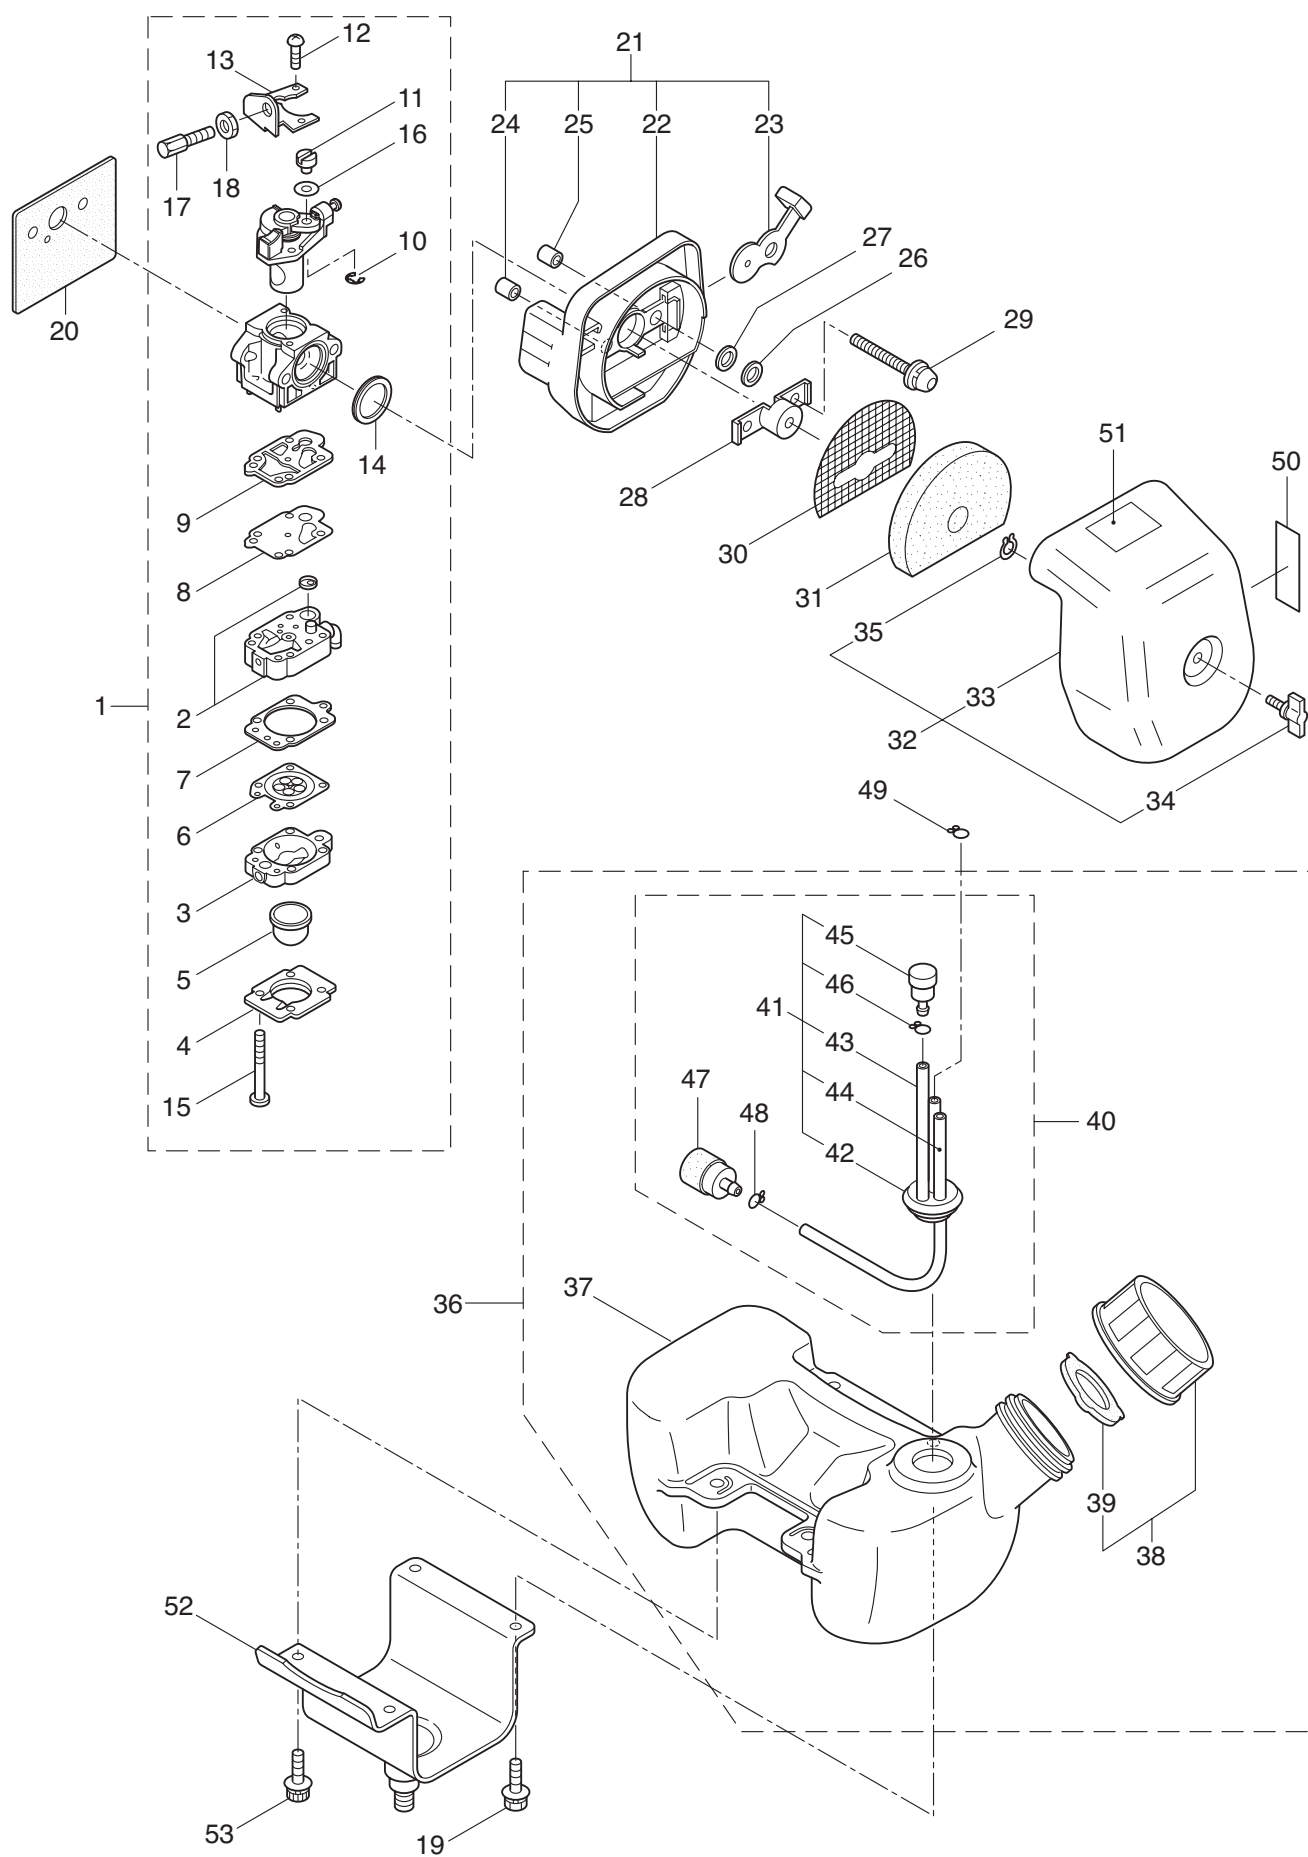

5. MC3021BK-SB
CARBURETOR, FUEL TANK

Ref. No.	Part No.	Part Name	Q'ty	Remarks
5-1	282542	Carburetor Ass'y	1	Incl.2-18
5-2	264155	Pump Body	1	
5-3	262991	Purge Body	1	
5-4	262992	Cover Plate	1	
5-5	261874	Primer Bulb	1	
5-6	283905	Diaphragm, Meterring	1	
5-7	262993	Gasket	1	
5-8	262994	Diaphragm, Fuel Pump	1	
5-9	282576	Gasket	1	
5-10	261876	E-ring	1	
5-11	261658	Swivel	1	
5-12	261875	Screw	2	
5-13	264677	Bracket	1	
5-14	261657	Packing	1	
5-15	262996	Screw	4	
5-16	264678	Washer	1	
5-17	263994	Screw	1	
5-18	261878	Nut	1	
5-19	267290	Screw	2	M5X20WSW
5-20	269762	Gasket	1	
5-21	268055	Case Ass'y	1	Incl.22-25
5-22	268056	Case Body	1	
5-23	268057	Valve	1	
5-24	268157	Sleeve	1	5.5X7.1X6
5-25	268412	Sleeve	1	5.2X7.1X6.4
5-26	263345	Packing	1	7.2X11XT1.3
5-27	263942	Washer	1	7.2X12XT0.15
5-28	263815	Stay	1	
5-29	264016	Cap Screw	2	M5X60WSW
5-30	265026	Screen	1	
5-31	265027	Element	1	
5-32	268058	Cleaner Cover Ass'y	1	Incl.33-35
5-33	268059	Cleaner Cover	1	
5-34	281438	Knob	1	
5-35	261734	Snap Ring	1	#5
5-36	286287	Fuel Tank Ass'y	1	Incl.37-48
5-37	286288	Fuel Tank	1	
5-38	281565	Fuel Tank Cap Ass'y	1	Incl.39
5-39	269377	Gasket	1	
5-40	282538	Fuel Pipe Pick-up Ass'y	1	Incl.41-48
5-41	282539	Fuel Pipe Ass'y	1	Incl.42-46
5-42	268065	Grommet	1	
5-43	282541	Return Pipe	1	3X6X151
5-44	261690	Fuel Pipe	1	160L
5-45	261590	Breather Ass'y	1