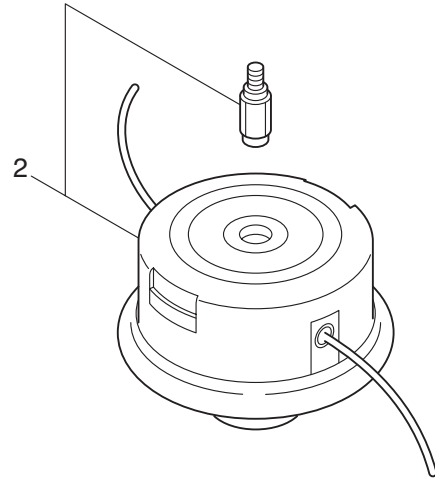

6. MC3021BK-SB
ACCESSORIES

Ref. No.	Part No.	Part Name	Q'ty	Remarks
6-1	210418	Box Spanner	1	13X19X(+)
6-2	840781	Semi-Auto Head(L/R)4	1	
6-3	219431	Wrench	1	3mm
6-4	219432	Wrench	1	4mm
6-5	219433	Wrench	1	5mm
6-6	211337	Grease Tube	1	
6-7	220548	Band	4	7X124L
6-8	230968	Instruction Manual	1	MC3021BK-SB