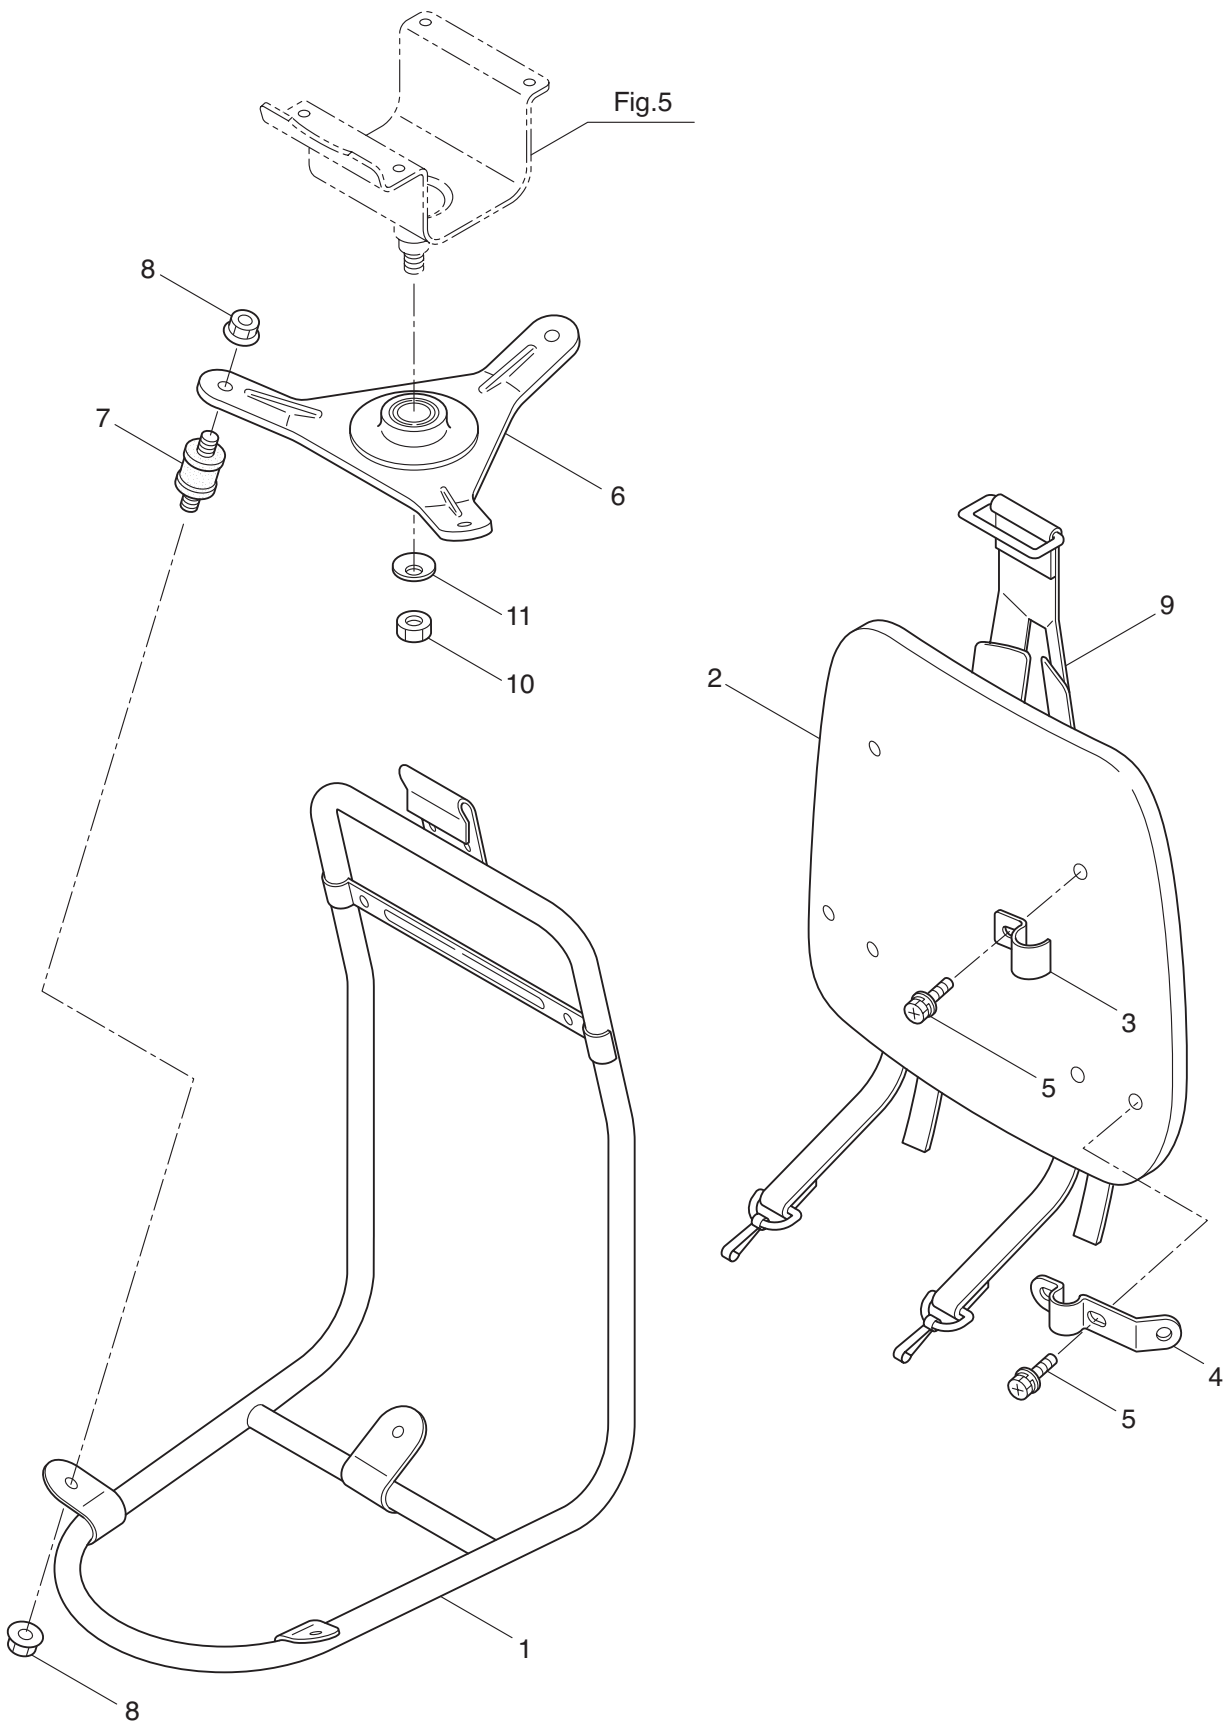

2010.01.

P/N 522936

1. MC3021BK-SB
MAIN BODY

Ref. No.	Part No.	Part Name	Q'ty	Remarks
1-1	363630	MC3021BK-SB	1	
1-2	221978	Driveshaft	1	2-M7X721L
1-3	216924	Adapter	1	M7X6.9X52L(13)
1-4	215276	Lower Adapter	1	M7
1-5	221979	Driveshaft Tube	1	24XT1.6X723L
1-6	214365	Joint Pipe Ass'y	1	Incl.7,8
1-7	087786	Cap Screw	2	M5X25
1-8	012487	Washer	1	M5
1-9	221501	Label	1	
1-10	221502	Label	1	
1-11	223647	Throttle Trigger	1	
1-12	219489	Shaft Coupler Ass'y	1	Incl.13-19
1-13	219490	Shaft Coupler Ass'y	1	
1-14	215351	Cap Screw	1	M5X25
1-15	089846	Nut	1	M5
1-16	219087	Cap Screw	1	M5X10
1-17	219088	Clamping Knob Ass'y	1	
1-18	089976	Bolt	1	M8X45
1-19	550131	Washer	1	M8
1-20	230964	Label	1	MC3021BK-SB
1-21	220218	Driveshaft Tube	1	24XT1.6X723L
1-22	216090	Driveshaft	1	749L
1-23	216079	Stopper	1	
1-24	225962	Bracket	1	T1.6
1-25	222530	Outer Ass'y	1	Incl.26-29
1-26	222531	Outer	1	Incl.27
1-27	215885	Cover	1	
1-28	011338	O-Ring	1	P18
1-29	211895	Inner Shaft	1	8X6.8X843L
1-30	220202	Clutch Case Ass'y	1	Incl.31-35
1-31	220203	Clutch Case	1	
1-32	217659	Bearing	1	#6201
1-33	055186	Snap Ring	1	#12
1-34	016732	Snap Ring	1	#32
1-35	220052	Clutch Drum	1	
1-36	261250	Bolt	4	M5X20WSW
1-37	227816	Loop Handle Ass'y	1	Incl.38,39
1-38	222139	Loop Handle	1	
1-39	215608	Bolt	4	M5X30X16
1-40	226300	Cover Ass'y	1	Incl.41-45
1-41	225961	Cover	1	
1-42	222900	String Cutter	1	
1-43	227817	Bolt	2	M5X12
1-44	089846	Nut	2	M5
1-45	212972	String Cutter Cover	1	

1. MC3021BK-SB
MAIN BODY

Fig.3

Ref. No.	Part No.	Part Name	Q'ty	Remarks
1-46	225963	Threaded Bracket	1	T1.6
1-47	261612	Bolt	2	M5X30WSW

2. MC3021BK-SB
SUPPORT FRAME

Ref. No.	Part No.	Part Name	Q'ty	Remarks
2-1	230669	Support Frame	1	
2-2	230670	Pad	1	
2-3	230671	Bracket	2	
2-4	230672	Bracket	2	
2-5	092548	Bolt	6	M5X15
2-6	229626	Turn Bracket	1	
2-7	229627	Buffer	3	20/15-20L-M6X13
2-8	100420	Nut	6	M6
2-9	230673	Knapsack Belt	1	
2-10	081045	Nut	1	M10
2-11	229631	Washer	1	10.2X20XT0.8