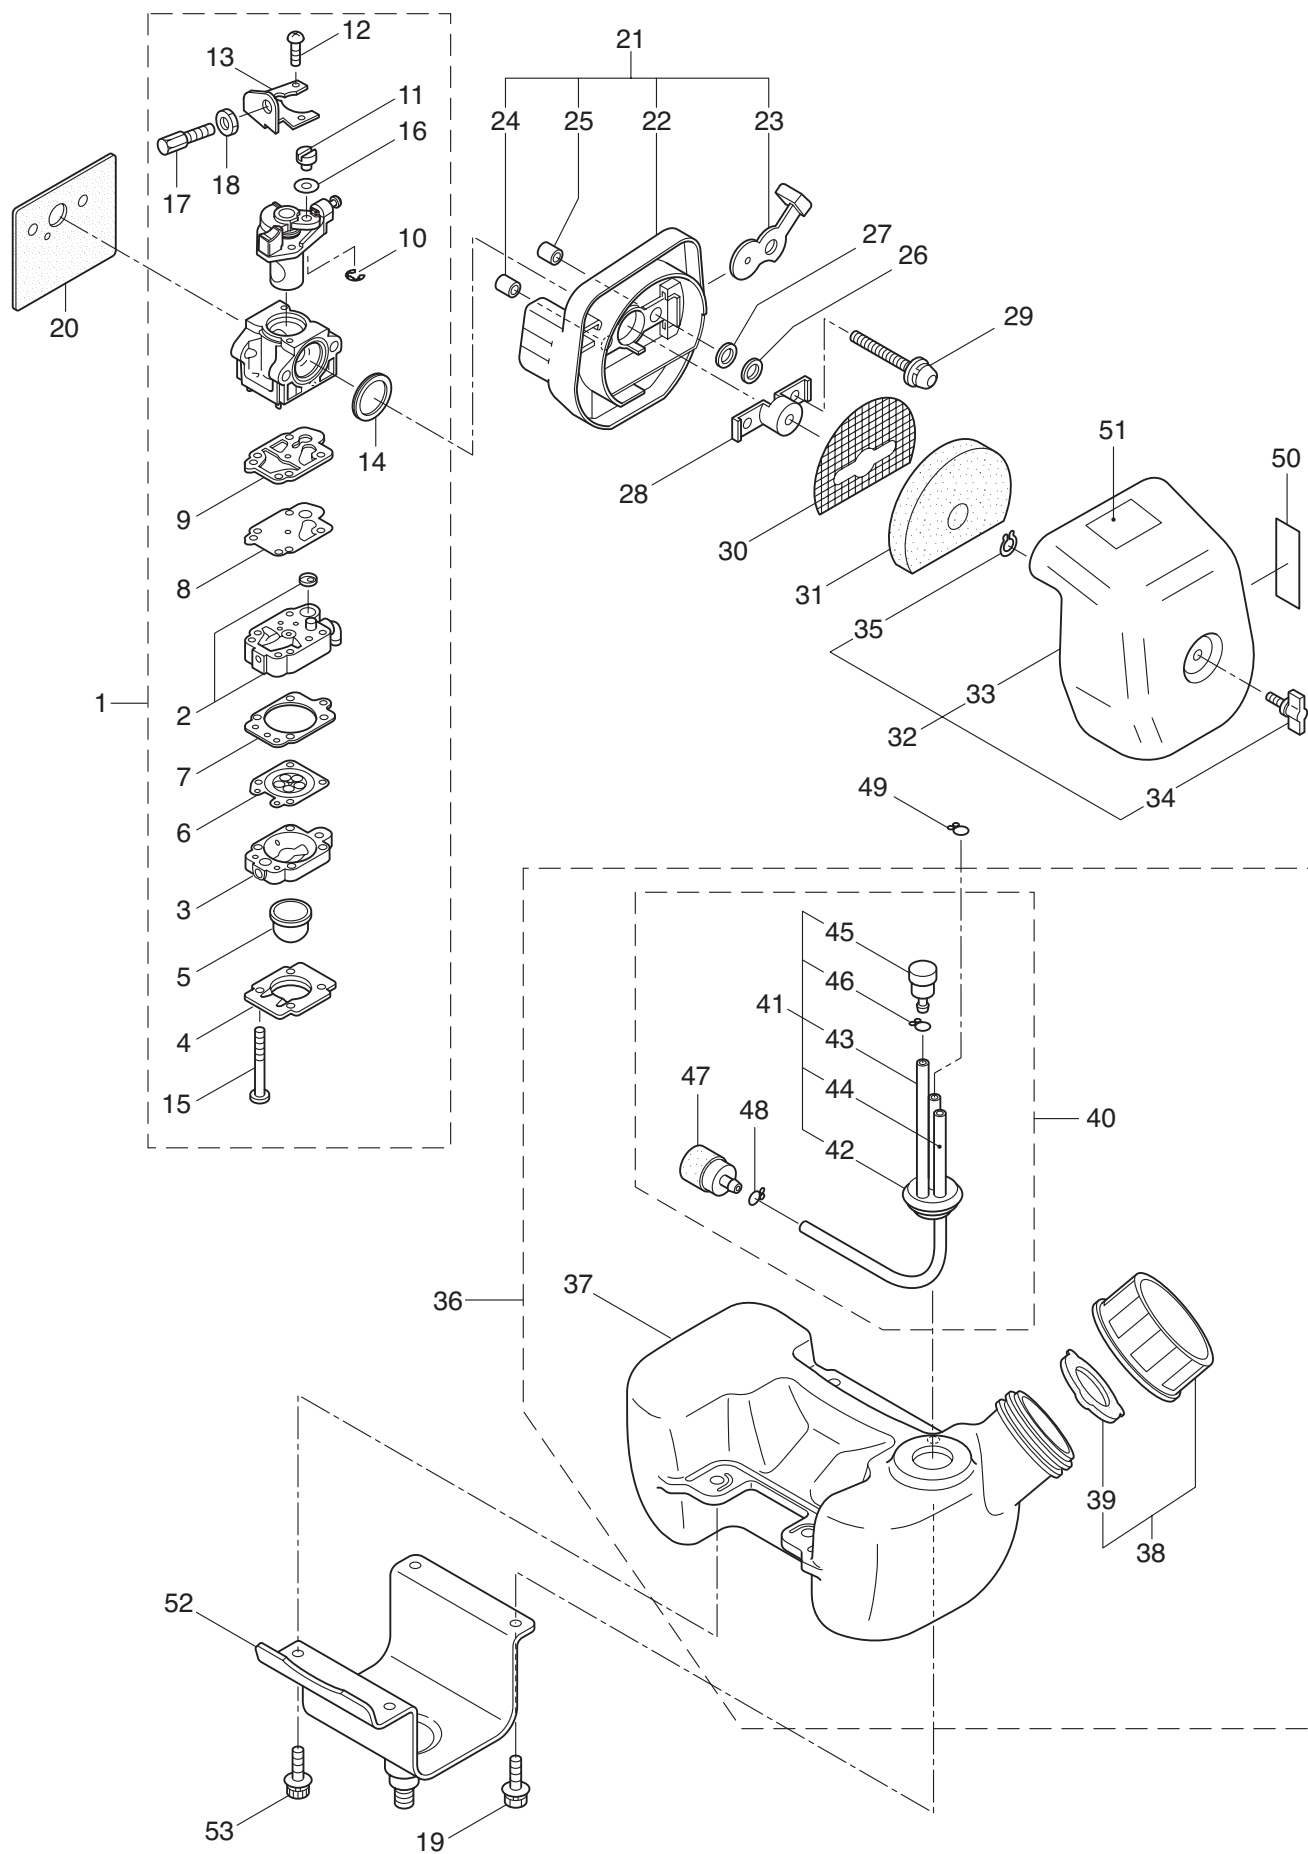

5. MC3021BK-SB
CARBURETOR, FUEL TANK

Ref. No.	Part No.	Part Name	Q'ty	Remarks
5-46	261117	Clip	1	
5-47	264653	Filter Ass'y	1	
5-48	261117	Clip	1	
5-49	261117	Clip	1	
5-50	261352	Label	1	
5-51	285188	Label	1	
5-52	286098	Bracket	1	
5-53	261250	Cap Screw	2	M5X20WSW