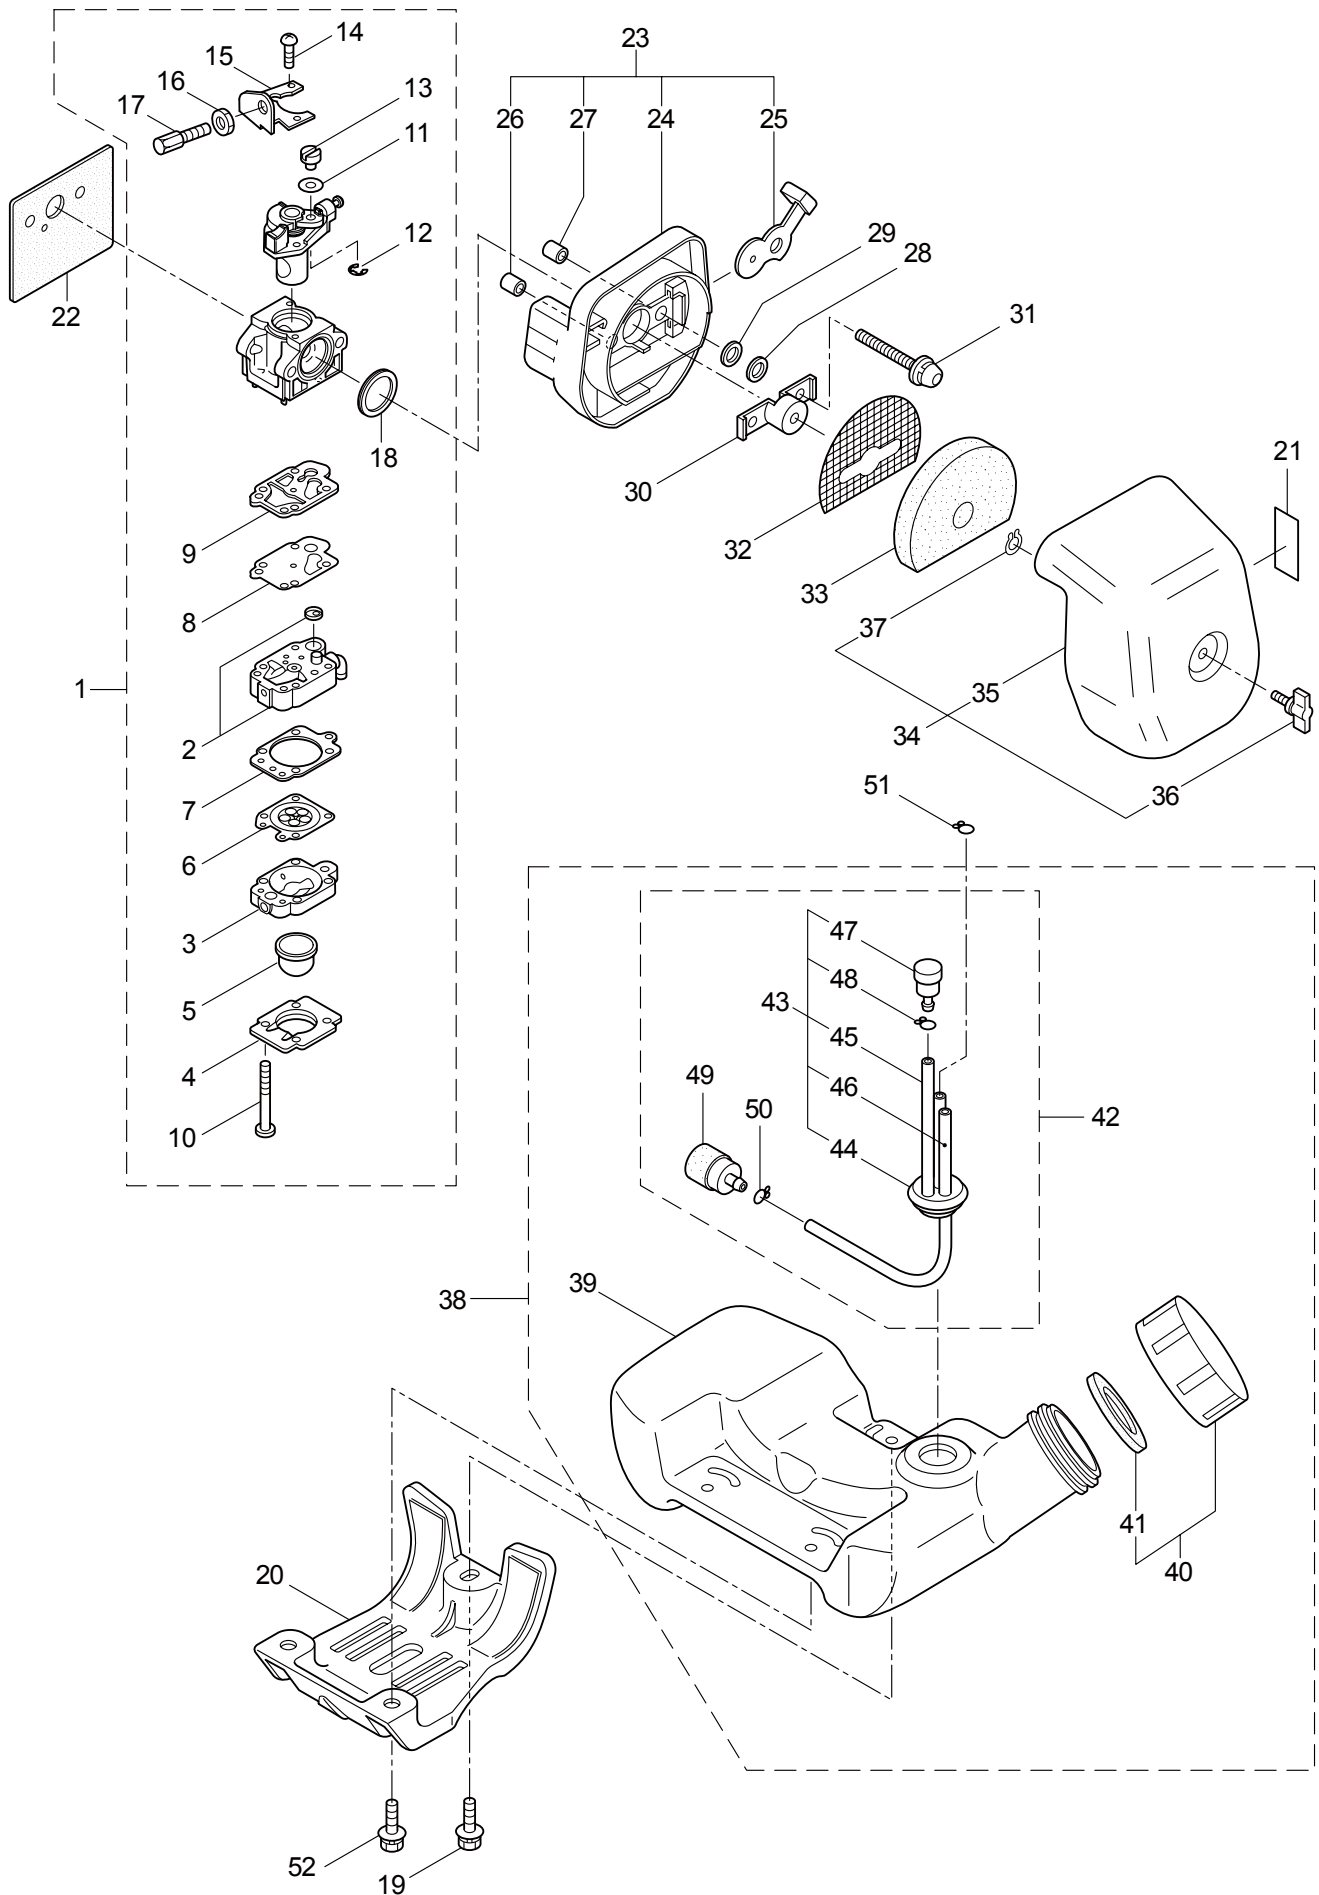

4. MC3021-SB
CARBURETOR, FUEL TANK

Ref. No.	Part No.	Part Name	Q'ty	Remarks
4-1	282542	Carburetor Ass'y	1	Incl.2-18
4-2	264155	Pump Body	1	
4-3	262991	Purge Body	1	
4-4	262992	Cover Plate	1	
4-5	261874	Primer Bulb	1	
4-6	283905	Diaphragm, Meterring	1	
4-7	262993	Gasket	1	
4-8	262994	Diaphragm,Fuel Pump	1	
4-9	282576	Gasket	1	
4-10	262996	Screw	4	
4-11	264678	Washer	1	
4-12	261876	E-Ring	1	
4-13	261658	Swivel	1	
4-14	261875	Screw	2	
4-15	264677	Bracket	1	
4-16	261878	Nut	1	
4-17	263994	Adapter	1	
4-18	261657	Packing	1	
4-19	281715	Cap Screw	1	M5x20
4-20	281441	Stand	1	
4-21	261352	Label	1	Choke
4-22	269762	Gasket	1	
4-23	268055	Air Filter Case Ass'y	1	Incl.24-27
4-24	268056	Air Filter Case	1	
4-25	268057	Valve	1	
4-26	268157	Sleeve	1	5.5x7.1x6L
4-27	268412	Sleeve	1	5.5x7.1x6.6L
4-28	263345	Packing	1	7.2x11xt1.3
4-29	263942	Washer	1	7.2x12xt0.15
4-30	263815	Stay	1	
4-31	264016	Cap Screw	2	M5x60
4-32	265026	Screen	1	
4-33	265027	Foam Element	1	
4-34	268058	Air Filter Cover Ass'y	1	Incl.35-37
4-35	268059	Air Filter Cover	1	
4-36	281438	Knob	1	
4-37	261734	Snap Ring	1	#5
4-38	281749	Fuel Tank Ass'y	1	Incl.39-50
4-39	281439	Fuel Tank	1	
4-40	269201	Fuel Tank Cap Ass'y	1	Incl.41
4-41	269377	Gasket	1	
4-42	282538	Fuel Pipe Pick-up Ass'y	1	Incl.43-50
4-43	282539	Fuel Pipe Ass'y	1	Incl.44-48
4-44	268065	Grommet	1	
4-45	282541	Return Pipe	1	3x6x151L