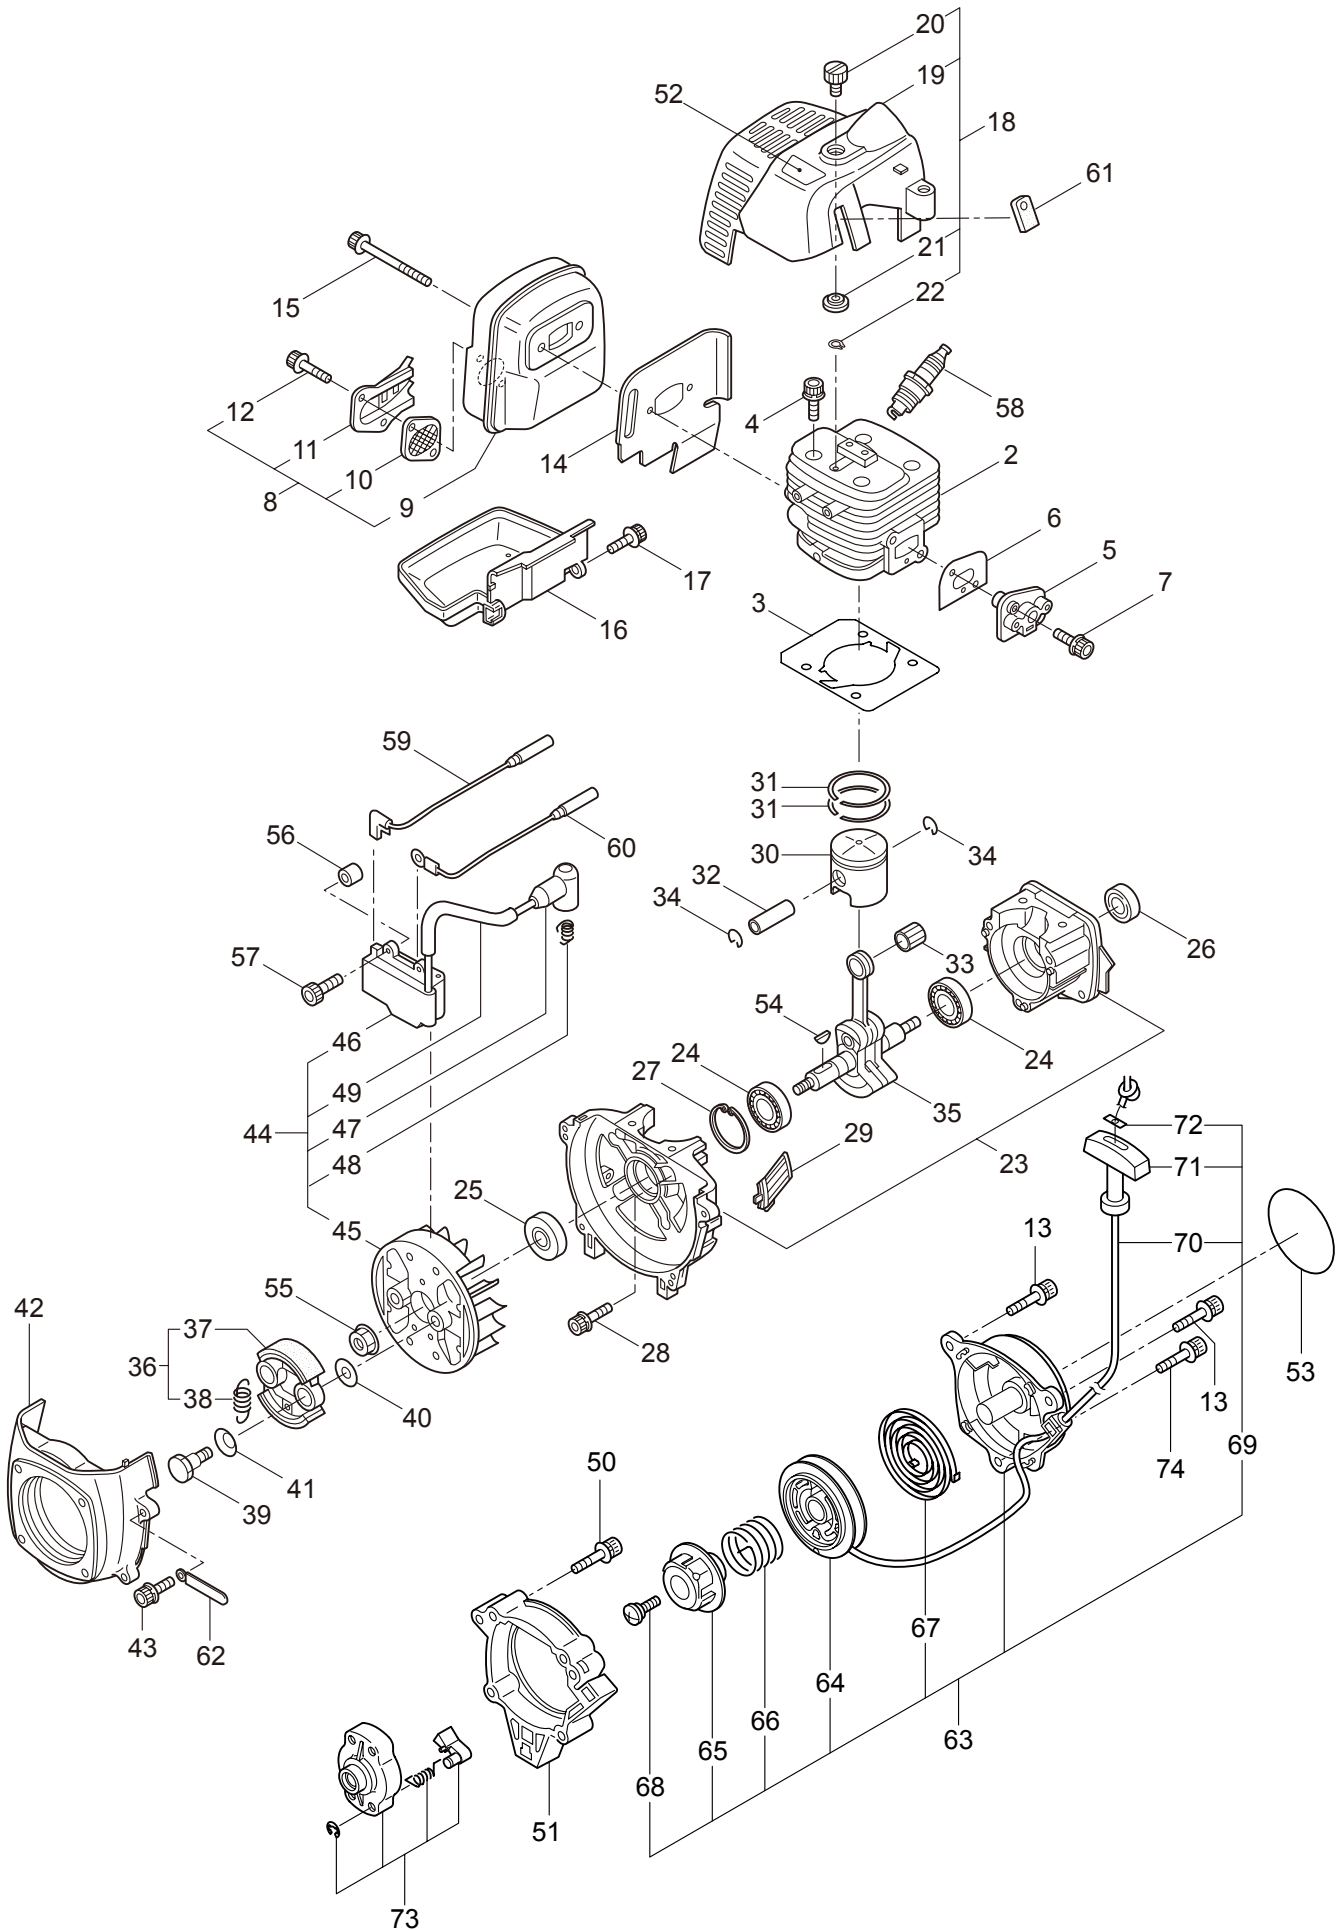

3.MC3021-SB
ENGINE

Ref. No.	Part No.	Part Name	Q'ty	Remarks
3-2	282400	Cylinder	1	
3-3	282537	Gasket	1	
3-4	261250	Cap Screw	4	M5x20
3-5	269144	Insulator	1	New gasket required
3-6	267049	Gasket	1	
3-7	265924	Cap Screw	2	M5x25
3-8	283007	Muffler Ass'y	1	Incl.9-12
3-9	283003	Muffler Comp.	1	
3-10	267056	Spark Arrester	1	
3-11	268171	Muffler Tail	1	
3-12	265107	Cap Screw	2	M4x10
3-13	283391	Cap Screw	2	M4x20
3-14	281440	Gasket	1	
3-15	266402	Cap Screw	2	M5x55
3-16	281435	Under Cover	1	
3-17	267191	Cap Screw	1	M5x16
3-18	281742	Top Cover Ass'y	1	Incl.19-22
3-19	281434	Top Cover	1	
3-20	261018	Knob	1	
3-21	261020	Spacer	1	
3-22	261734	Snap Ring	1	#5
3-23	268241	Crankcase	1	
3-24	261491	Bearing	2	#6001C3
3-25	261492	Oil Seal	1	ISCD12287
3-26	261386	Oil Seal	1	ISCD12227
3-27	055185	Snap Ring	1	#28
3-28	261612	Cap Screw	3	M5x30
3-29	281442	Screen	1	
3-30	268782	Piston	1	
3-31	265067	Piston Ring	2	(2)Required
3-32	265068	Piston Pin	1	
3-33	265225	Bearing,Needle	1	
3-34	261393	Clip,Piston Pin	2	
3-35	265141	Crankshaft/Conn.Rod Ass'y	1	
3-36	267327	Clutch Ass'y	1	Incl.37,38
3-37	267342	Clutch Shoe	2	(2)required
3-38	267345	Spring,Clutch	1	
3-39	264505	Bolt	2	
3-40	261189	Washer	2	6x16.5x1.2
3-41	261777	Wave Washer	2	
3-42	281433	Fan Cover	1	
3-43	261250	Cap Screw	4	M5x20
3-44	281745	Magneto Ass'y	1	Incl.45-49
3-45	269807	Rotor/Fan	1