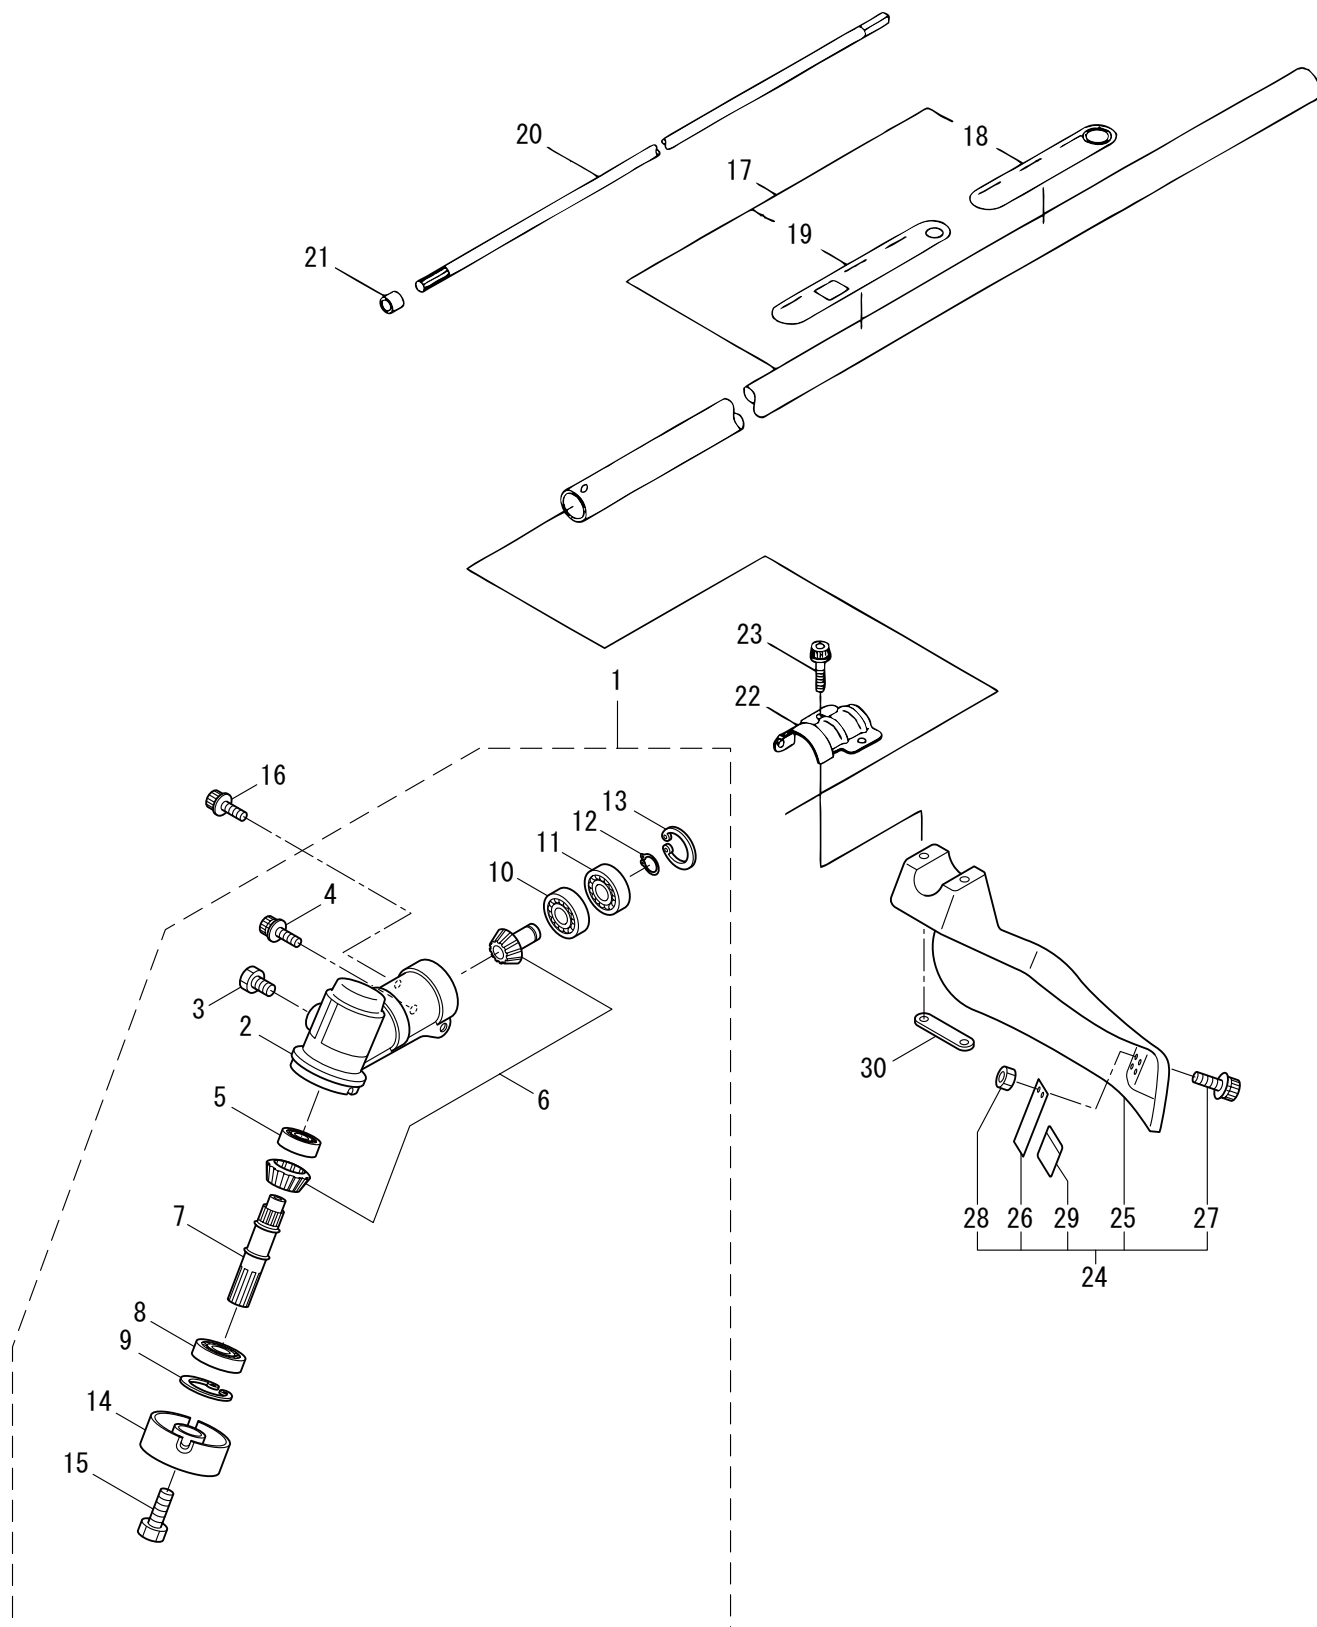

2. MC3021-SB
GEARCASE, SAFETY COVER

Ref. No.	Part No.	Part Name	Q'ty	Remarks
2-1	225959	Gearcase Ass'y	1	Incl.2-15
2-2	225960	Gearcase	1	
2-3	089884	Bolt	1	M8x10
2-4	261246	Cap Screw	1	M5x25
2-5	210554	Bearing	1	#608
2-6	227106	Gear Set	1	
2-7	215762	Blade Shaft	1	
2-8	212999	Bearing	1	#6001 2RK
2-9	055185	Snap Ring	1	#28
2-10	210560	Bearing	1	#609
2-11	140268	Bearing	1	#609Z
2-12	140269	Snap Ring	1	WR9
2-13	140270	Snap Ring	1	#24
2-14	222890	Boss Adapter	1	
2-15	221998	Bolt	1	M8x12,Counterclockwise
2-16	261233	Cap Screw	1	M5x12
2-17	220086	Driveshaft Tube Ass'y	1	Incl.18,19
2-18	221501	Label	1	Warning
2-19	221502	Label	1	Caution
2-20	216090	Driveshaft	1	749L
2-21	216079	Stopper	1	
2-22	225962	Bracket	1	
2-23	261612	Cap Screw	2	M5x30
2-24	226300	Safety Cover Ass'y	1	Incl.25-29
2-25	225961	Safety Cover	1	
2-26	222900	String Cutter	1	
2-27	227817	Bolt	2	M5x12
2-28	089846	Nut	2	M5
2-29	212972	String Cutter Cover	1	
2-30	225963	Threaded Bracket	1