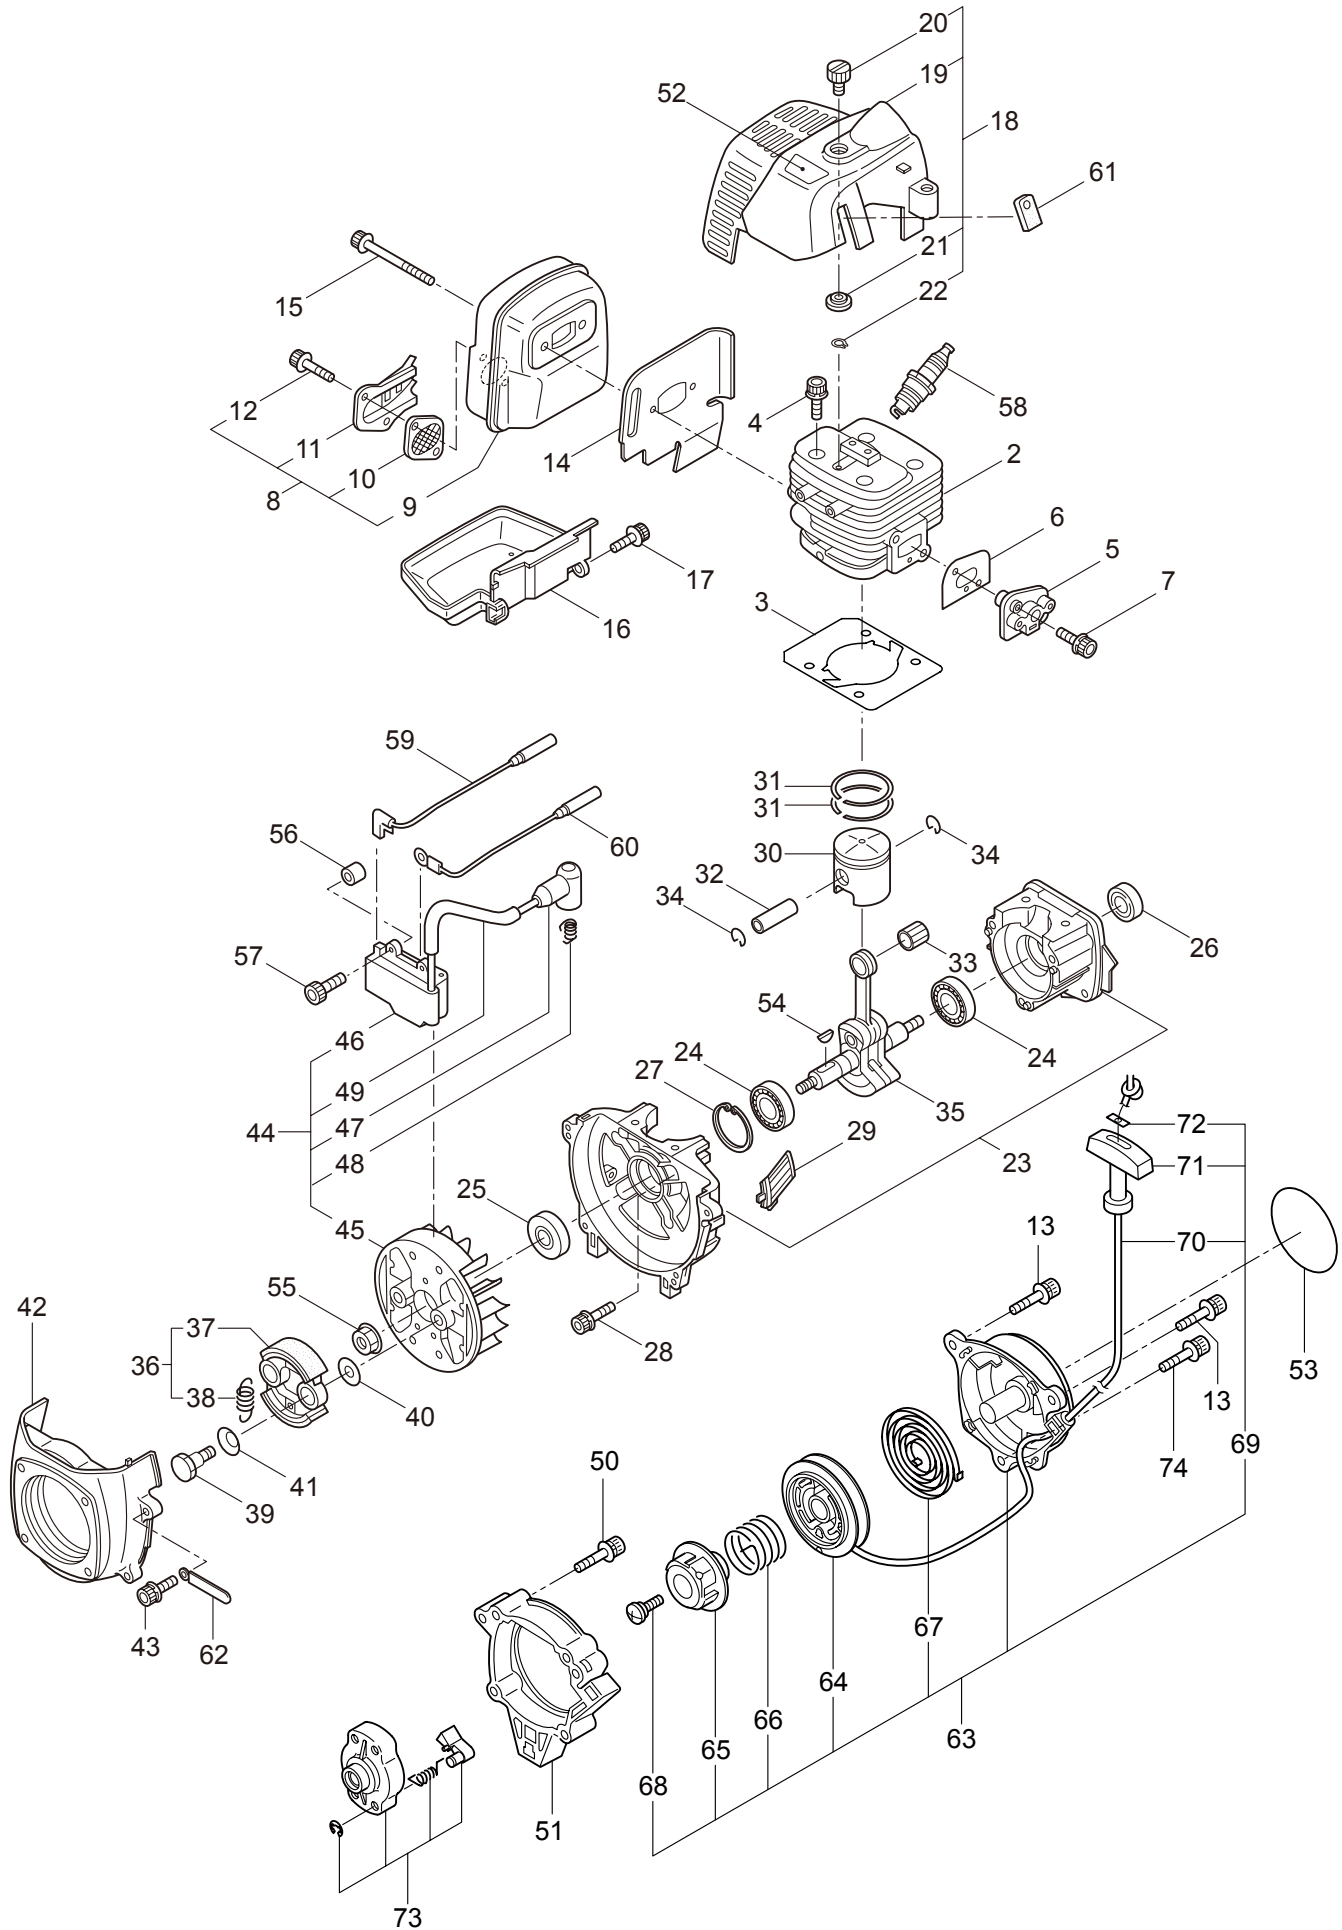

2. MC3021-SB
GEARCASE, SAFETY COVER

Ref. No.	Part No.	Part Name	Q'ty	Remarks
2-1	225959	Gearcase Ass'y	1	Incl.2-15
2-2	225960	Gearcase	1	
2-3	089884	Bolt	1	M8x10
2-4	261246	Cap Screw	1	M5x25
2-5	210554	Bearing	1	#608
2-6	227106	Gear Set	1	
2-7	215762	Blade Shaft	1	
2-8	212999	Bearing	1	#6001 2RK
2-9	055185	Snap Ring	1	#28
2-10	210560	Bearing	1	#609
2-11	140268	Bearing	1	#609Z
2-12	140269	Snap Ring	1	WR9
2-13	140270	Snap Ring	1	#24
2-14	222890	Boss Adapter	1	
2-15	221998	Bolt	1	M8x12,Counterclockwise
2-16	261233	Cap Screw	1	M5x12
2-17	220086	Driveshaft Tube Ass'y	1	Incl.18,19
2-18	221501	Label	1	Warning
2-19	221502	Label	1	Caution
2-20	216090	Driveshaft	1	749L
2-21	216079	Stopper	1	
2-22	225962	Bracket	1	
2-23	261612	Cap Screw	2	M5x30
2-24	226300	Safety Cover Ass'y	1	Incl.25-29
2-25	225961	Safety Cover	1	
2-26	222900	String Cutter	1	
2-27	227817	Bolt	2	M5x12
2-28	089846	Nut	2	M5
2-29	212972	String Cutter Cover	1	
2-30	225963	Threaded Bracket	1	

3. MC3021-SB ENGINE

Ref. No.	Part No.	Part Name	Q'ty	Remarks
3-46	281746	Ignition Coil Ass'y	1	Incl.47-49
3-47	269714	Plug Boot	1	
3-48	269715	Connector	1	
3-49	281756	Insulator	1	
3-50	265726	Cap Screw	4	M4x16
3-51	284698	Adapter Ass'y	1	
3-52	282558	Label	1	
3-53	282544	Label	1	CER300
3-54	261076	Woodruff Key	1	3x10
3-55	261417	Nut,Rotor	1	M8
3-56	280381	Spacer	2	
3-57	261256	Cap Screw	2	M4x25
3-58	261200	Spark Plug	1	NGK BPM6Y
3-59	269722	Lead	1	
3-60	268044	Lead	1	
3-61	269189	Grommet	1	
3-62	264588	Clamp	1	
3-63	283477	Recoil Ass'y	1	Incl.64-72
3-64	283504	Reel	1	
3-65	283505	Cam Plate	1	
3-66	283506	Spring	1	
3-67	280931	Spiral Spring	1	
3-68	267213	Screw	1	
3-69	283578	Starter Rope Ass'y	1	Incl.70-72
3-70	283579	Starter Rope	1	
3-71	261725	Starter Grip	1	
3-72	283511	Rope Stopper	1	
3-73	283575	Starter Pawl Ass'y	1	
3-74	282096	Cap Screw	1	M4x16