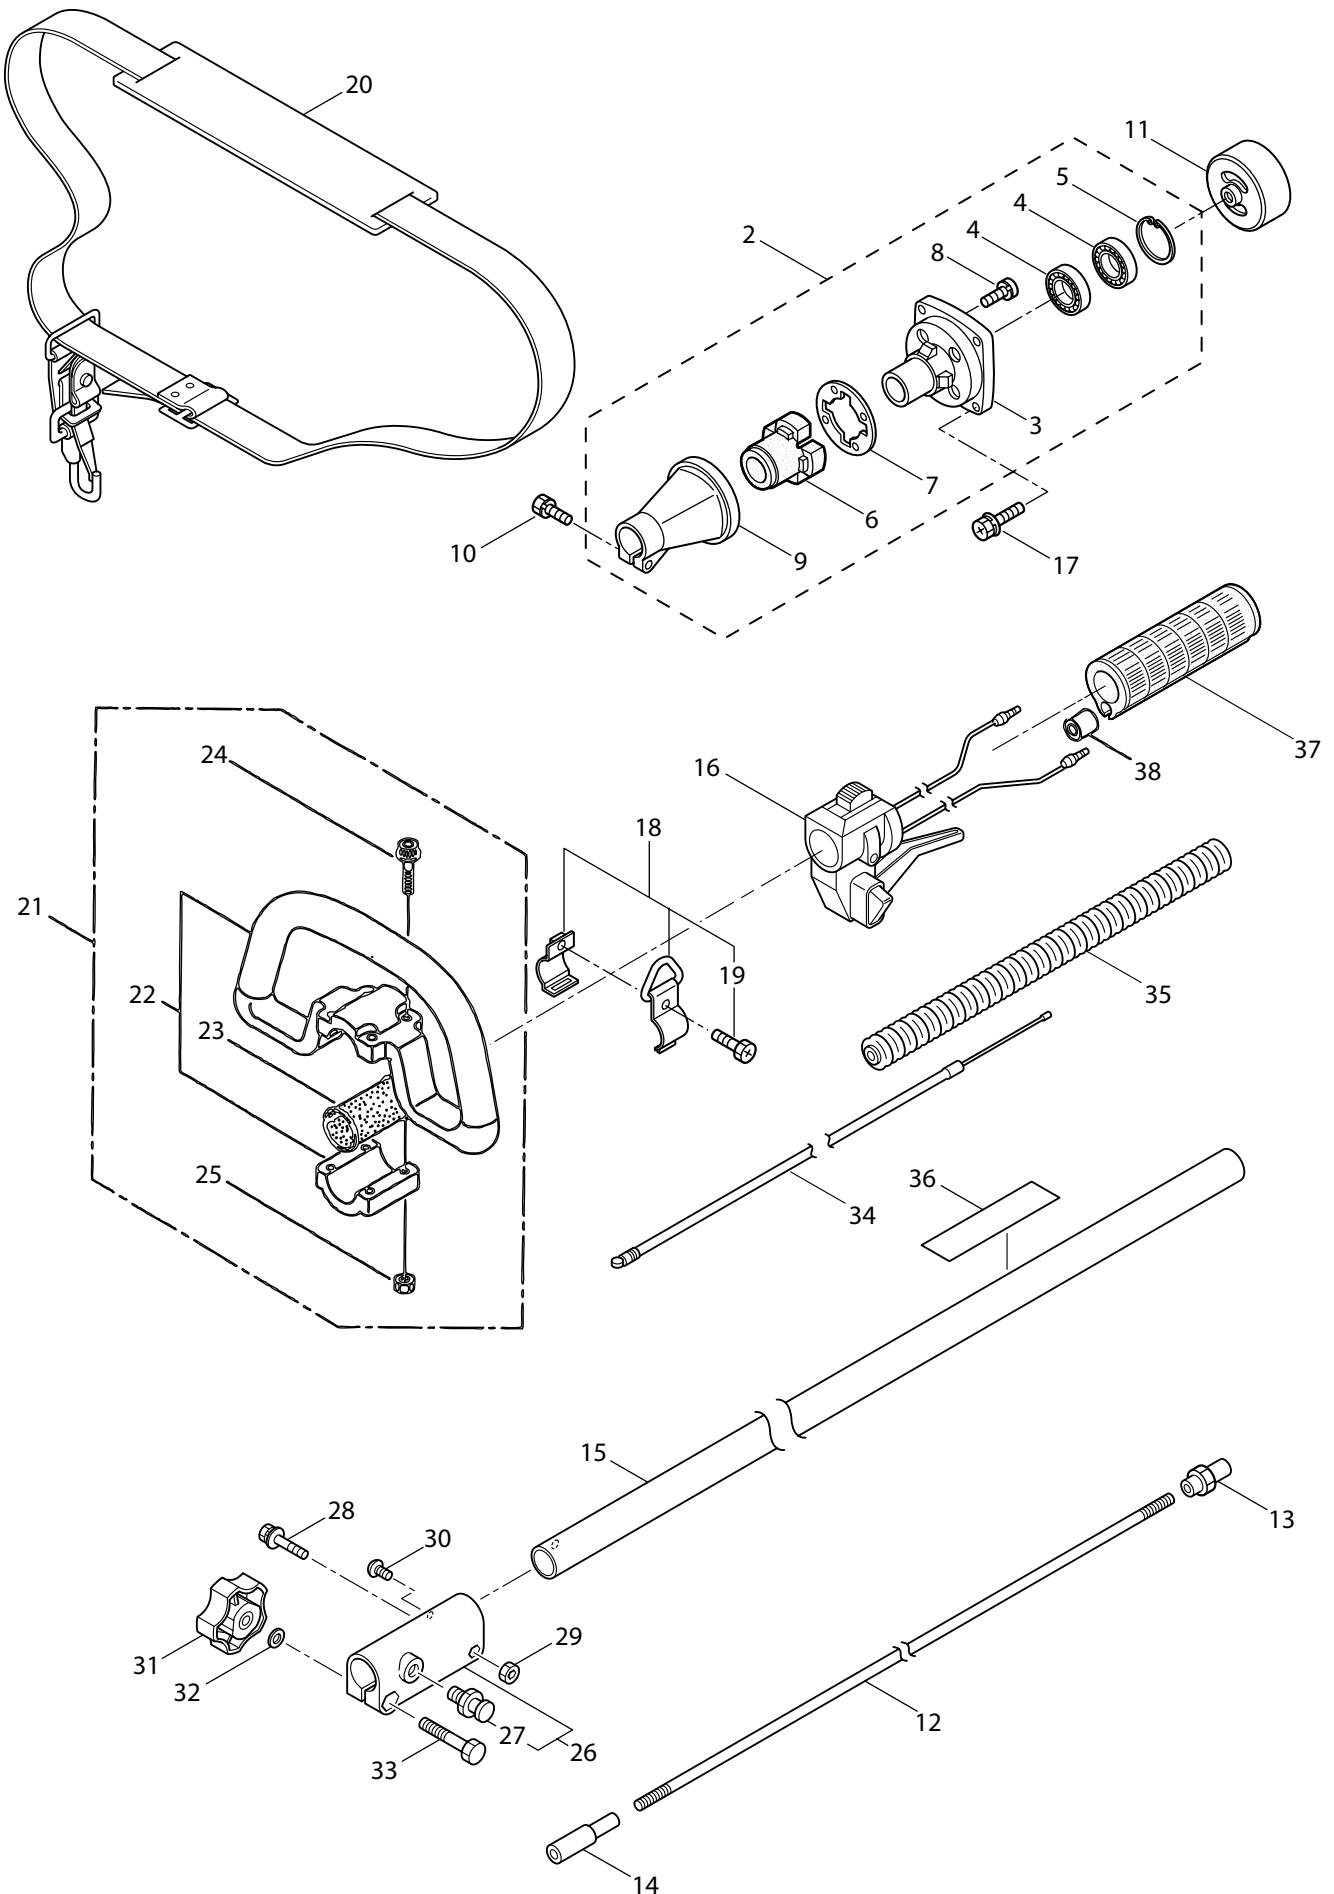

Maruyama. *E x t r a o r d i n a r y .*

1. MC3021-SB
DRIVESHAFT ASSEMBLY

Ref. No.	Part No.	Part Name	Q'ty	Remarks
1-2	215512	Clutch Case Ass'y	1	Incl.3-9
1-3	214592	Bearing Case	1	
1-4	214161	Bearing	2	#6000ZZ
1-5	054676	Snap Ring	1	#26
1-6	214162	Buffer	1	
1-7	214163	Washer	1	
1-8	092033	Screw	4	M5x15
1-9	214593	Driveshaft Tube Adapter	1	
1-10	261246	Cap Screw	1	M5x25
1-11	054677	Clutch Drum	1	
1-12	219084	Driveshaft	1	
1-13	211464	Upper Adapt	1	
1-14	215276	Lower Adapt	1	
1-15	219085	Driveshaft Tube	1	
1-16	221465	Throttle Trigger	1	
1-17	261250	Cap Screw	4	M5x20
1-18	054691	Hanging Bracket Ass'y	1	Incl.19
1-19	089738	Bolt	1	M5x15
1-20	220533	Hanging Strap Ass'y	1	
1-21	215601	Loop Handle Ass'y	1	Incl.22-25
1-22	214982	Loop Handle	1	
1-23	213171	Packing	1	
1-24	215608	Cap Screw	4	M5x30x16
1-25	089846	Nut	4	M5
1-26	219490	Shaft Coupler Ass'y	1	
1-27	217171	Plunger Ass'y	1	
1-28	215351	Cap Screw	1	M5x25
1-29	089846	Nut	1	M5
1-30	219087	Cap Screw	1	M5x10
1-31	219088	Clamping Knob Ass'y	1	
1-32	550131	Washer	1	M8
1-33	089976	Bolt	1	M8x45
1-34	213444	Throttle Cable	1	340L
1-35	213548	Plastic Tube	1	#10x200L
1-36	229460	Label	1	MC3021-SB
1-37	215532	Shaft Grip	1	
1-38	214083	Outer Guide	1	