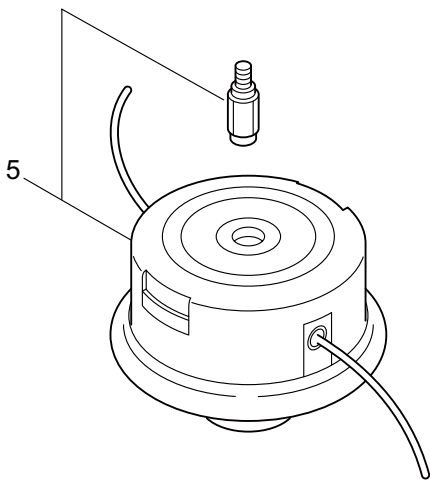

5. MC3021-SB
ACCESSORIES

Ref. No.	Part No.	Part Name	Q'ty	Remarks
5-1	210418	Box Spanner	1	13x19x(+)
5-2	219431	Wrench	1	3mm
5-3	219432	Wrench	1	4mm
5-4	219433	Wrench	1	5mm
5-5	840781	Semi-Auto Head (L/R), 4	1	
5-6	228242	Instruction Manual	1	MC2321/3021-SB