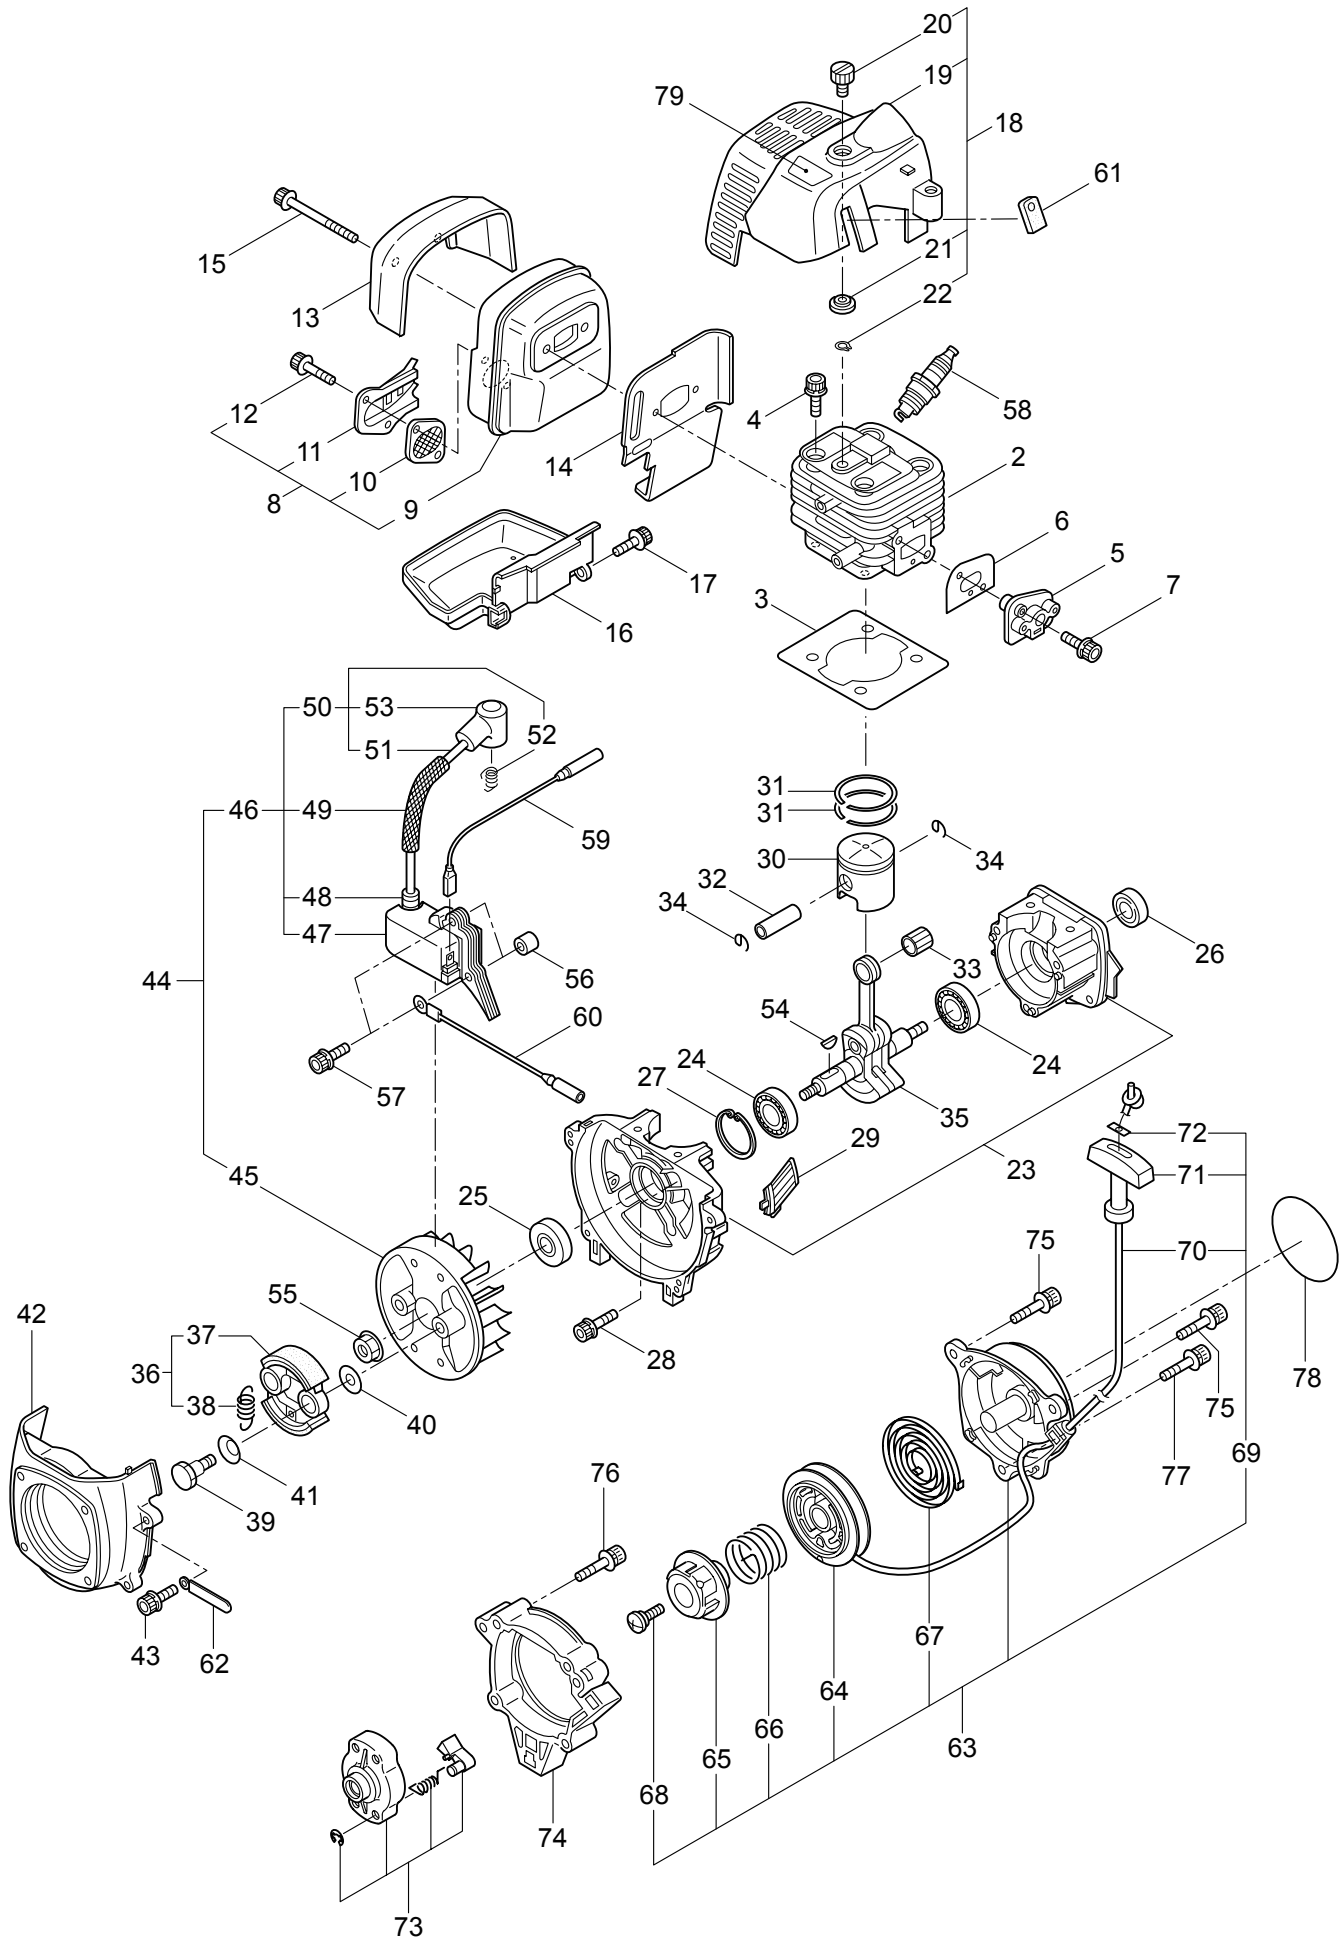

3.MC2621CA/Y09
ENGINE

Ref. No.	Part No.	Part Name	Q'ty	Remarks
3-2	283734	Cylinder	1	
3-3	283783	Gasket	1	
3-4	261250	Cap Screw	4	M5x20
3-5	269144	Insulator	1	New gasket required
3-6	267049	Gasket	1	
3-7	265924	Cap Screw	2	M5x25
3-8	282208	Muffler Ass'y	1	Incl.9-12
3-9	282209	Muffler Comp.	1	
3-10	267056	Spark Arrester	1	
3-11	268171	Muffler Tail	1	
3-12	265107	Cap Screw	2	M4x10
3-13	284071	Holder	1	
3-14	283940	Gasket	1	
3-15	266402	Cap Screw	2	M5x55
3-16	281435	Under Cover	1	
3-17	267191	Cap Screw	1	M5x16
3-18	281742	Top Cover Ass'y	1	Incl.19-22
3-19	281434	Top Cover	1	
3-20	261018	Knob	1	
3-21	261020	Spacer	1	
3-22	261734	Snap Ring	1	#5
3-23	268241	Crankcase	1	
3-24	261491	Bearing	2	#6001C3
3-25	261492	Oil Seal	1	ISCD12287
3-26	261386	Oil Seal	1	ISCD12227
3-27	055185	Snap Ring	1	#28
3-28	261612	Cap Screw	3	M5x30
3-29	281442	Screen	1	
3-30	268247	Piston	1	
3-31	261496	Piston Ring	2	(2)Required
3-32	261497	Piston Pin	1	
3-33	261037	Bearing,Needle	1	KBK8x11x11.8x1
3-34	261576	Clip,Piston	2	
3-35	265197	Crankshaft/Conn.Rod Ass'y	1	
3-36	267327	Clutch Ass'y	1	Incl.37,38
3-37	267342	Clutch Shoe	2	(2)required
3-38	267345	Spring,Clutch	1	
3-39	264505	Bolt	2	
3-40	261189	Washer	2	6x16.5x1.2
3-41	261777	Wave Washer	2	
3-42	281433	Fan Cover	1	
3-43	261250	Cap Screw	4	M5x20
3-44	283729	Magneto Ass'y	1	Incl.45-53
3-45	268253	Rotor/Fan	1