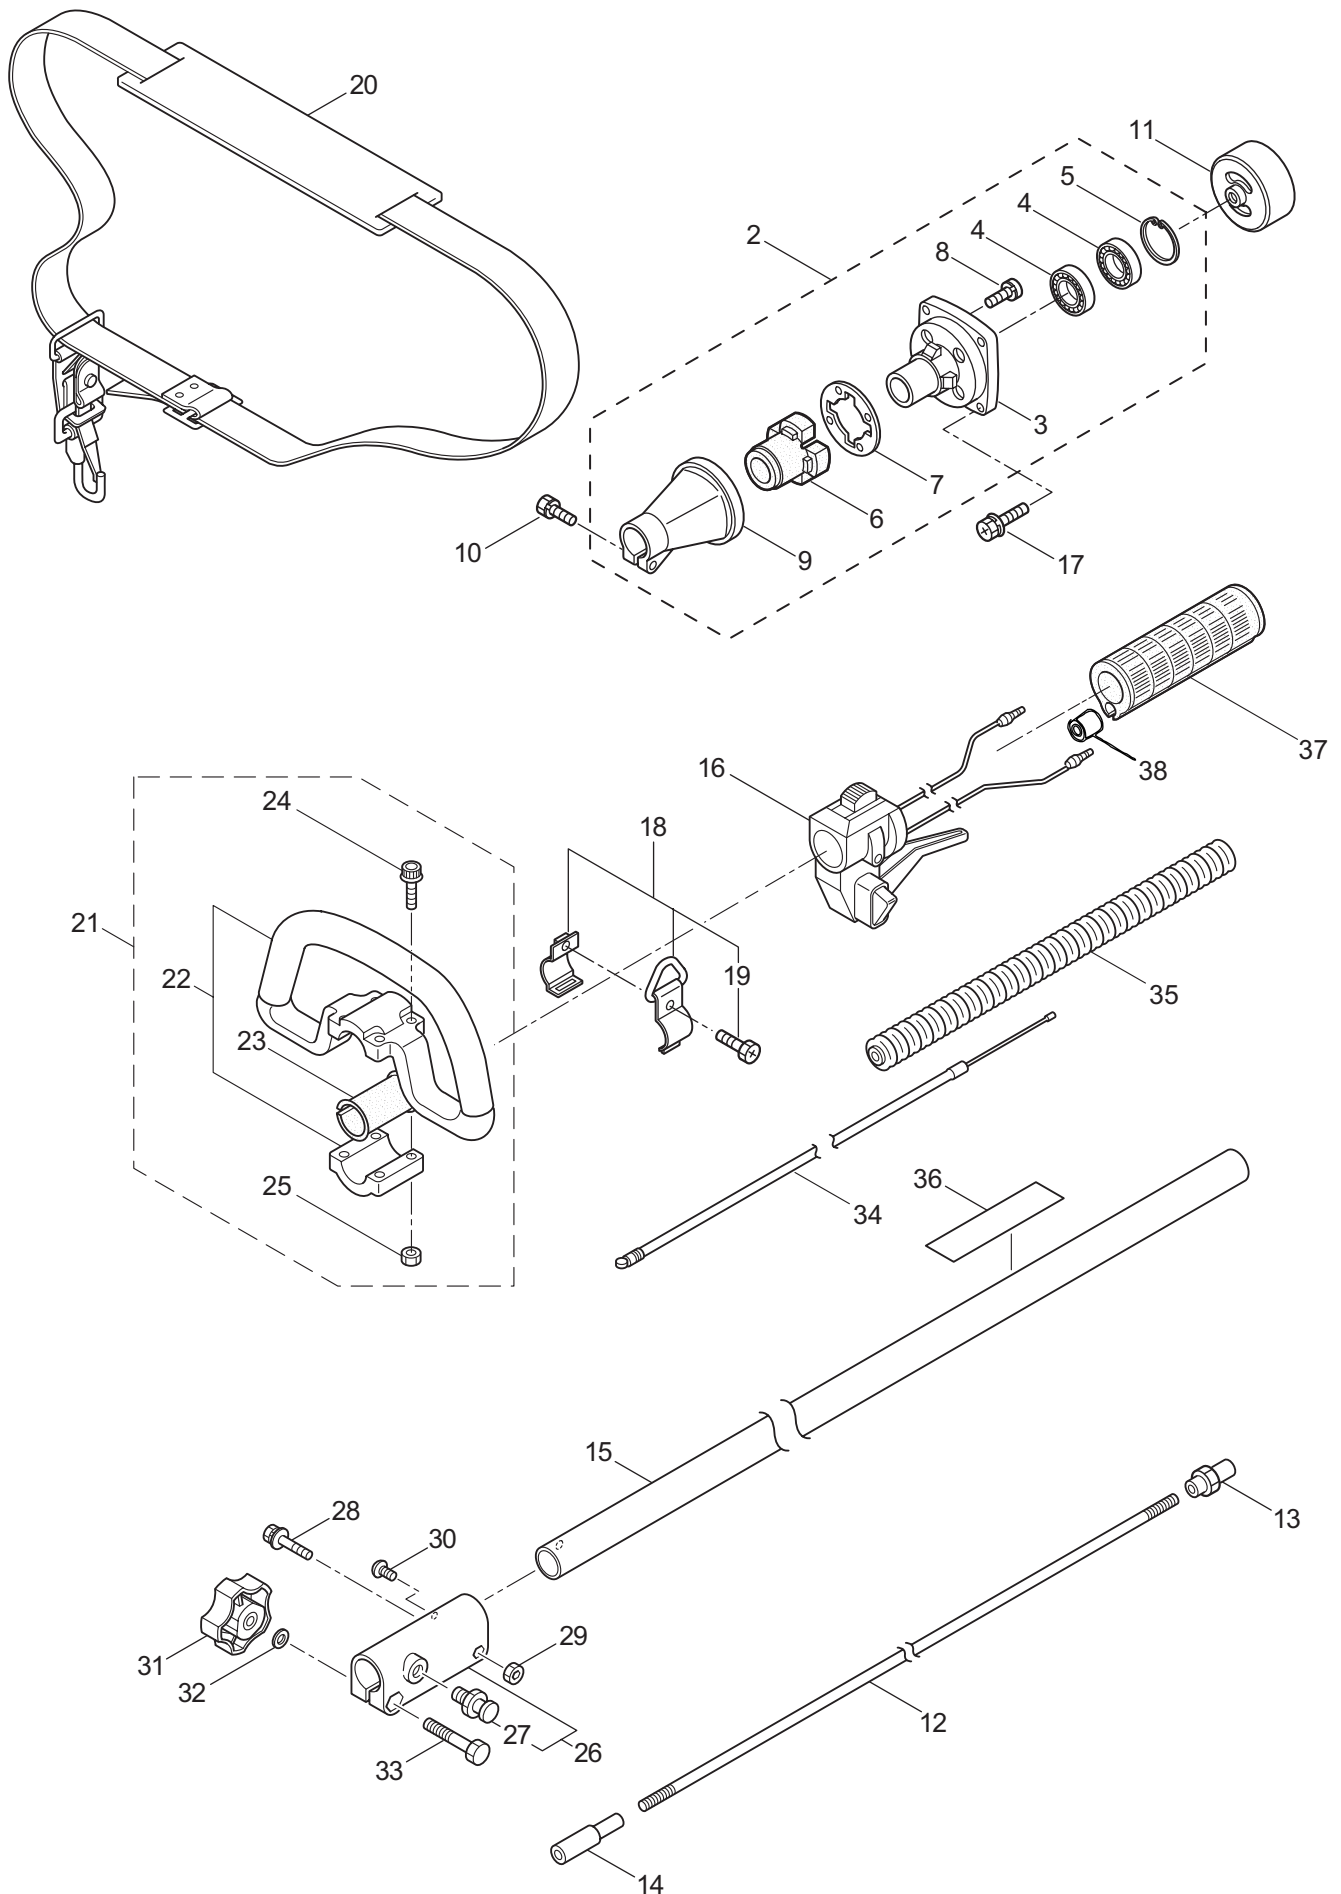

Maruyama. *E x t r a o r d i n a r y .*

1. MC2621CA/Y09
MAIN BODY

Ref. No.	Part No.	Part Name	Q'ty	Remarks
1-2	215512	Clutch Case Ass'y	1	Incl.3-9
1-3	214592	Bearing Case	1	
1-4	214161	Bearing	2	#6000ZZ
1-5	054676	Snap Ring	1	#26
1-6	214162	Buffer	1	
1-7	214163	Washer	1	
1-8	092033	Screw	4	M5x15
1-9	214593	Driveshaft Tube Adapter	1	
1-10	261246	Cap Screw	1	M5x25
1-11	054677	Clutch Drum	1	
1-12	219084	Driveshaft	1	
1-13	211464	Upper Adapt	1	
1-14	215276	Lower Adapt	1	
1-15	219085	Driveshaft Tube	1	
1-16	221465	Throttle Trigger	1	
1-17	261250	Cap Screw	4	M5x20
1-18	054691	Hanging Bracket Ass'y	1	Incl.19
1-19	089738	Bolt	1	M5x15
1-20	220533	Hanging Strap Ass'y	1	
1-21	215601	Loop Handle Ass'y	1	Incl.22-25
1-22	214982	Loop Handle	1	
1-23	213171	Packing	1	
1-24	215608	Cap Screw	4	M5x30x16
1-25	089846	Nut	4	M5
1-26	219490	Shaft Coupler Ass'y	1	Incl.27
1-27	217171	Plunger Ass'y	1	
1-28	215351	Cap Screw	1	M5x25
1-29	089846	Nut	1	M5
1-30	219087	Cap Screw	1	M5x10
1-31	219088	Clamping Knob Ass'y	1	
1-32	550131	Washer	1	M8
1-33	089976	Bolt	1	M8x45
1-34	213444	Throttle Cable	1	340L
1-35	213548	Plastic Tube	1	#10x200L
1-36	229778	Label	1	MC2621CA
1-37	215532	Shaft Grip	1	
1-38	214083	Outer Guide	1	