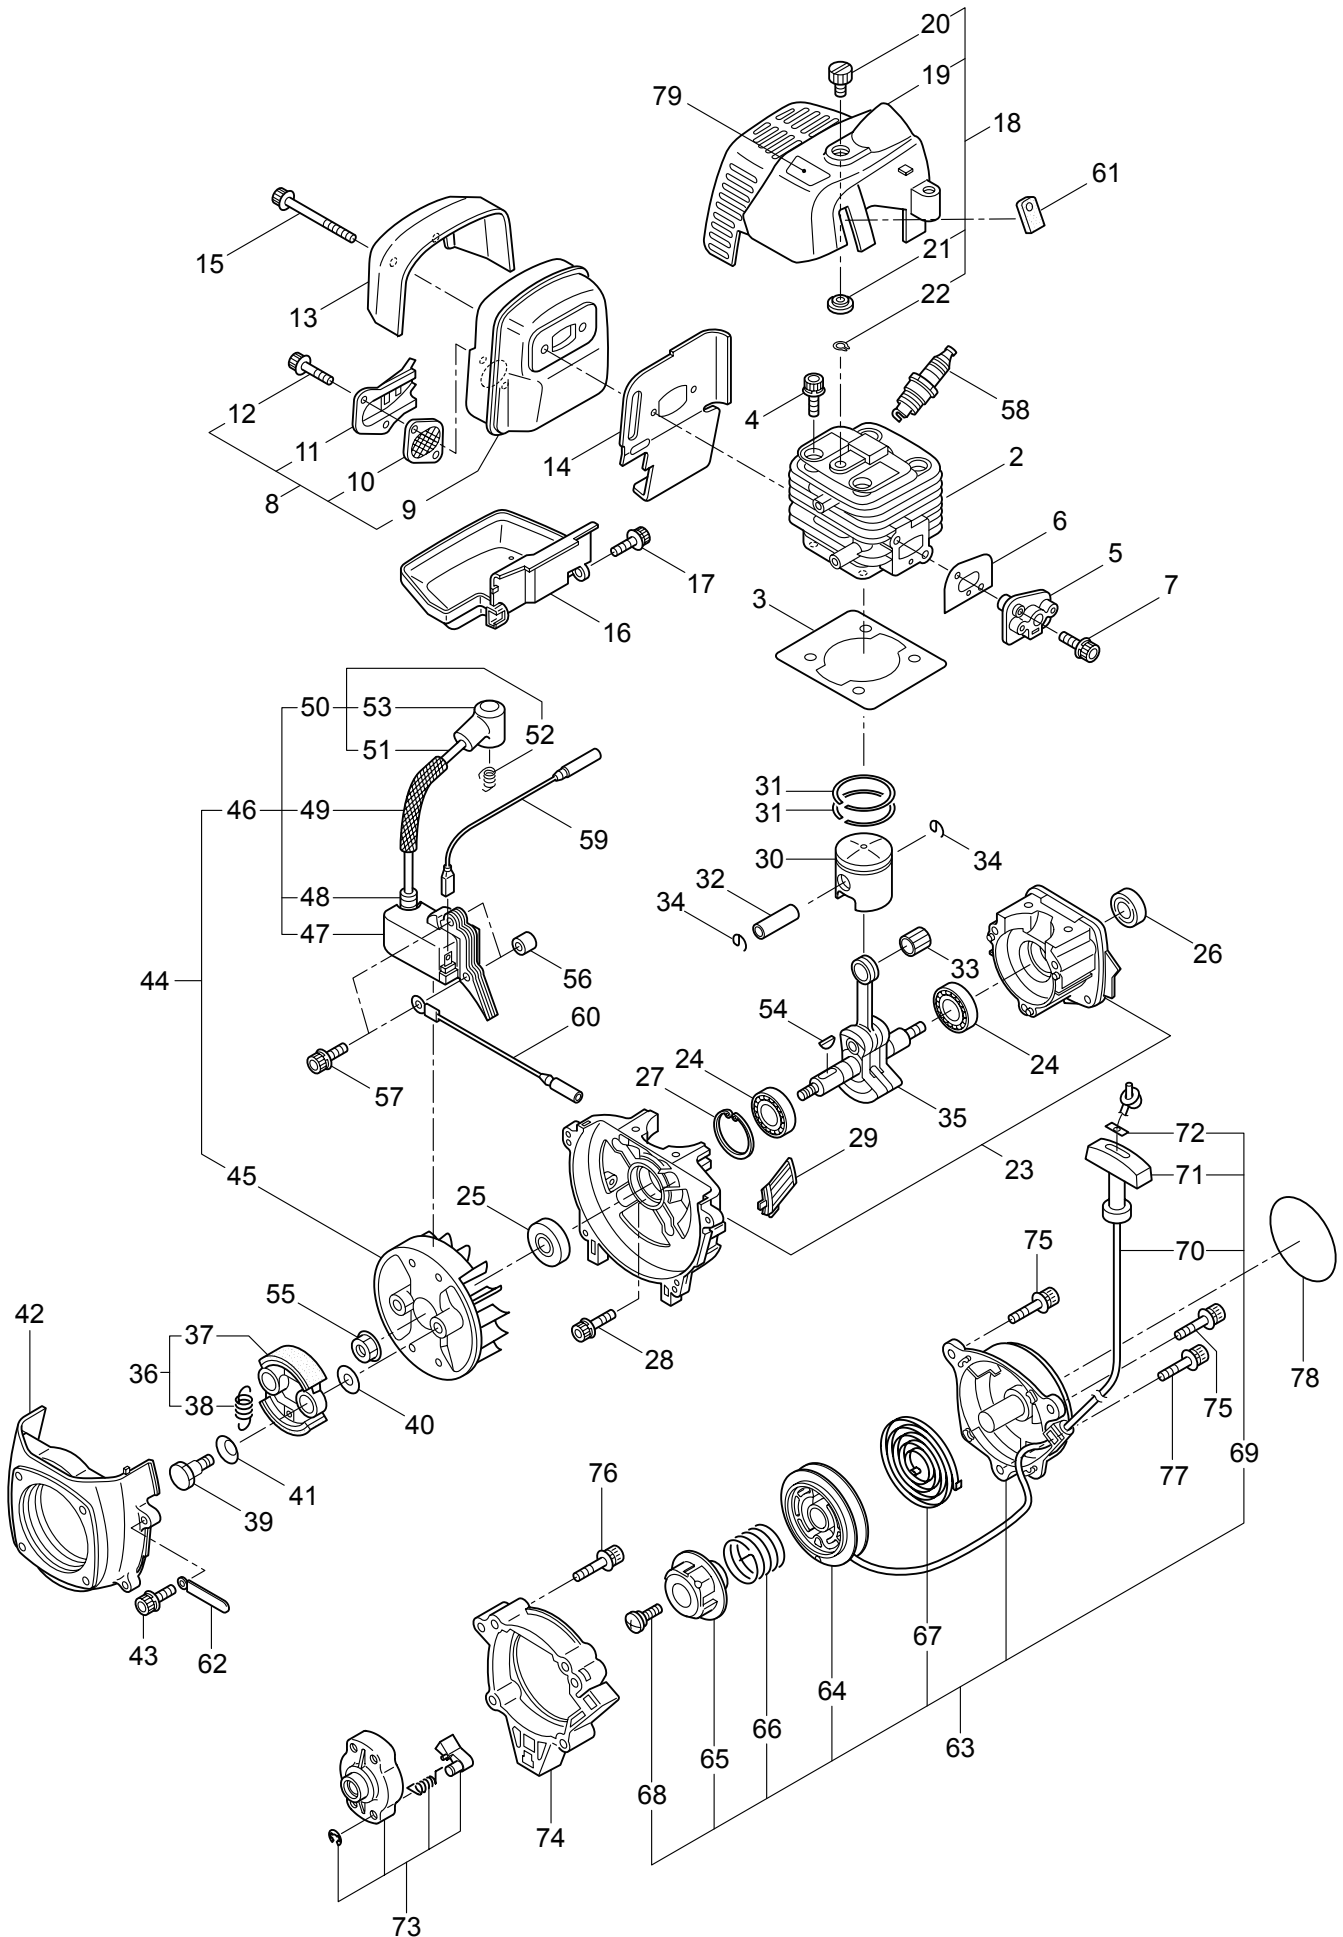

3.MC2621CA/Y09
ENGINE

Ref. No.	Part No.	Part Name	Q'ty	Remarks
3-46	283705	Ignition Coil Ass'y	1	Incl.47-53
3-47	283730	Coil	1	
3-48	261072	Cap	1	
3-49	283731	Tube	1	
3-50	283732	Spark Plug Wire Ass'y	1	Incl.51-53
3-51	283733	Spark Plug Wire	1	
3-52	261075	Connector	1	
3-53	261074	Plug Boot	1	
3-54	261076	Woodruff Key	1	3x10
3-55	261417	Nut,Rotor	1	M8
3-56	280381	Spacer	2	
3-57	261256	Cap Screw	2	M4x25
3-58	261200	Spark Plug	1	NGK BPM6Y
3-59	261772	Lead	1	
3-60	268044	Lead	1	
3-61	269189	Grommet	1	
3-62	264588	Clamp	1	
3-63	283477	Recoil Ass'y	1	Incl.64-72
3-64	283504	Reel	1	
3-65	283505	Cam Plate	1	
3-66	283506	Spring	1	
3-67	280931	Spiral Spring	1	
3-68	267213	Screw	1	
3-69	283578	Starter Rope Ass'y	1	Incl.70-72
3-70	283579	Starter Rope	1	
3-71	261725	Starter Grip	1	
3-72	283511	Rope Stopper	1	
3-73	283575	Starter Pawl Ass'y	1	
3-74	284698	Adapter Ass'y	1	
3-75	283391	Cap Screw	2	M4x20
3-76	265726	Cap Screw	4	M4x16
3-77	282096	Cap Screw	1	M4x16
3-78	283944	Label	1	
3-79	282558	Label	1	