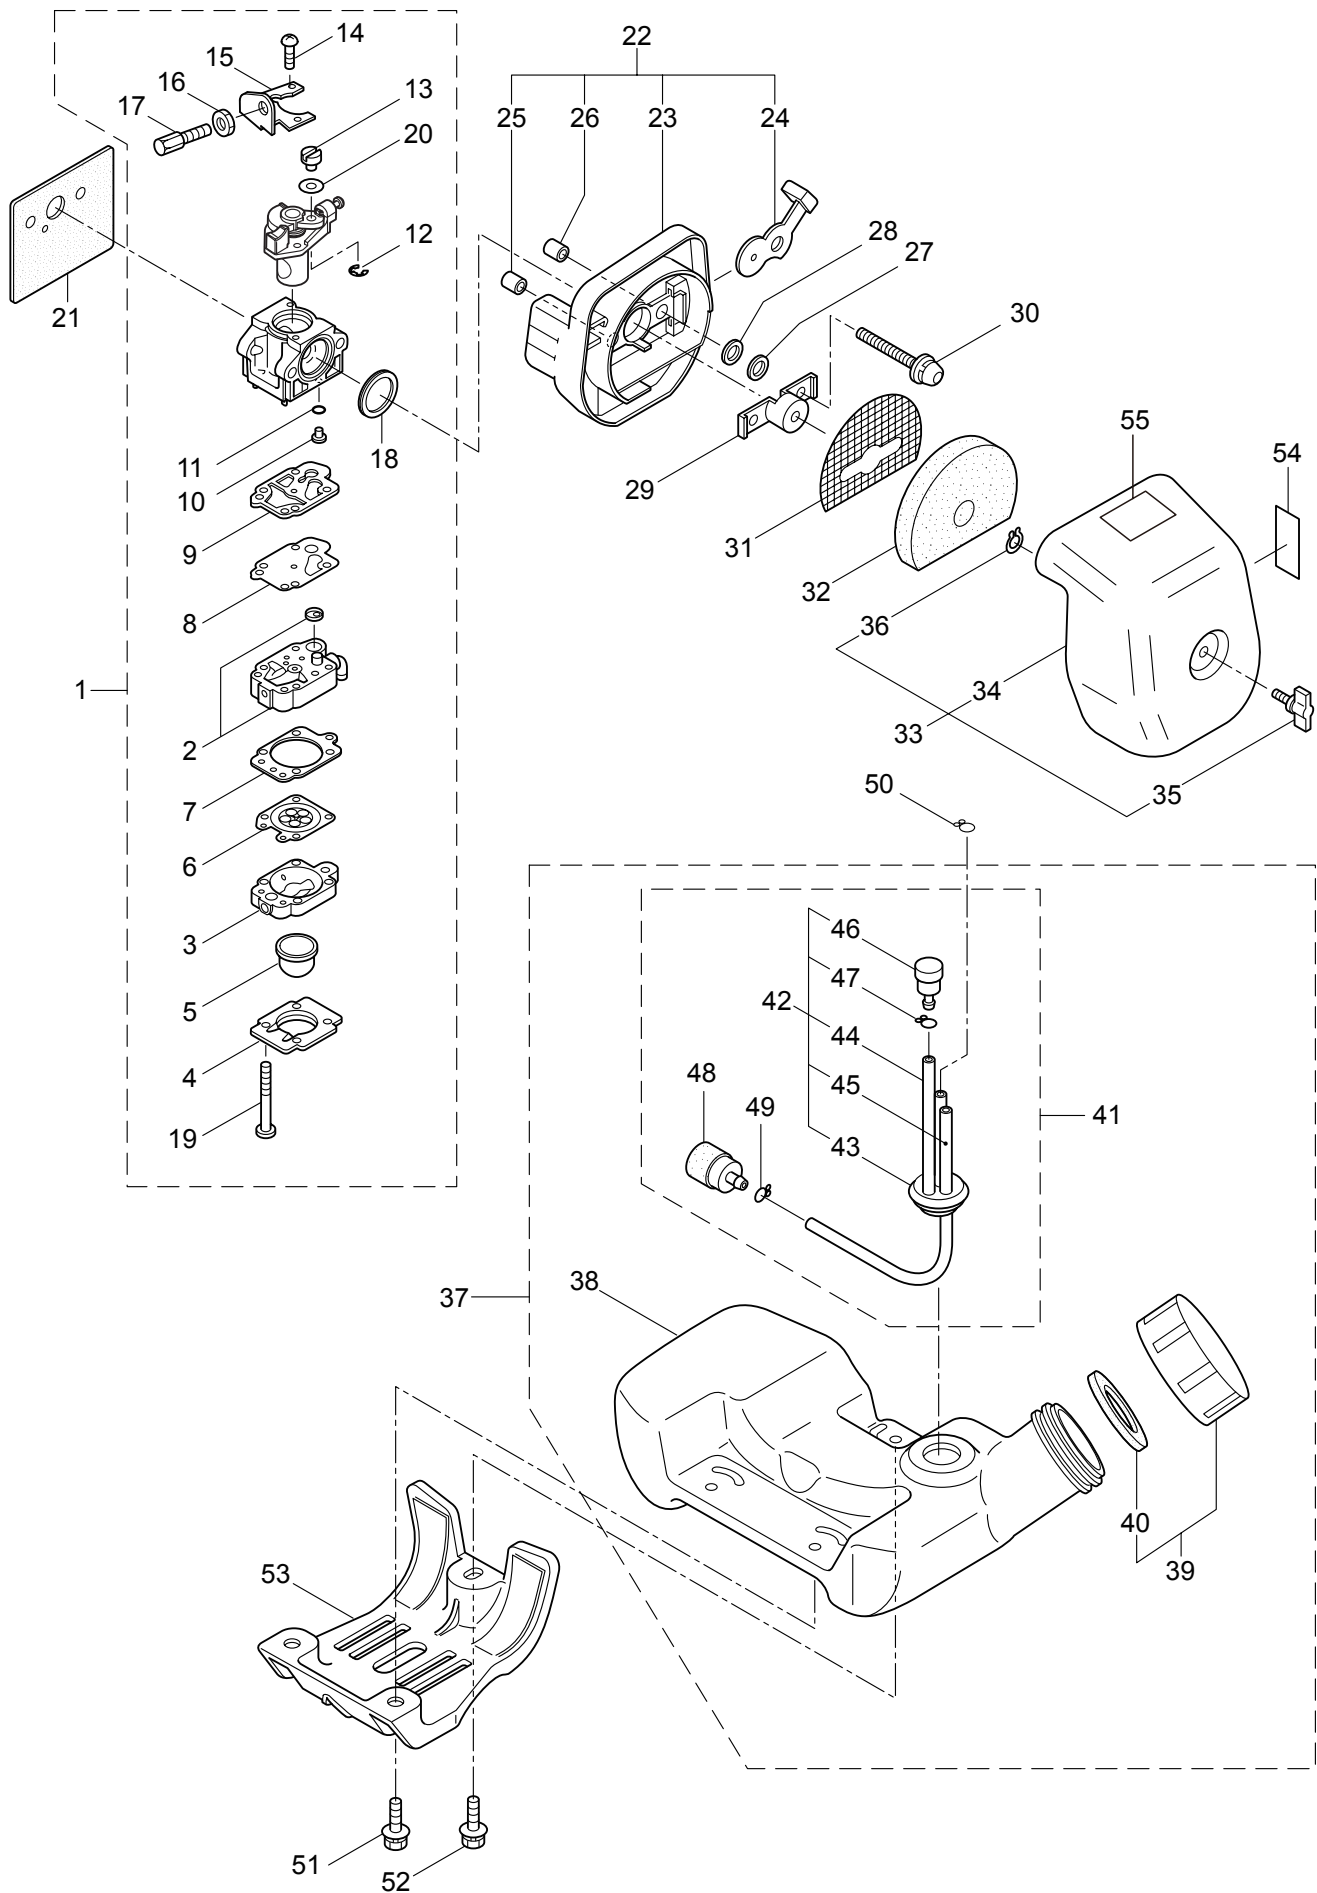

4. MC2621CA/Y09
CARBURETOR, FUEL TANK

Ref. No.	Part No.	Part Name	Q'ty	Remarks
4-1	283898	Carburetor Ass'y	1	Incl.2-20
4-2	264155	Pump Body	1	
4-3	262991	Purge Body	1	
4-4	262992	Cover Plate	1	
4-5	261874	Primer Bulb	1	
4-6	283905	Diaphragm, Meterring	1	
4-7	262993	Gasket	1	
4-8	262994	Diaphragm,Fuel Pump	1	
4-9	282576	Gasket	1	
4-10	281487	Main Jet	1	#37
4-11	261871	O-Ring	1	
4-12	261876	E-Ring	1	
4-13	261658	Swivel	1	
4-14	261875	Screw	2	
4-15	264677	Bracket	1	
4-16	261878	Nut	1	
4-17	263994	Adapter	1	
4-18	261657	Packing	1	
4-19	262996	Screw	4	
4-20	264678	Washer	1	
4-21	269762	Gasket	1	
4-22	268055	Air Filter Case Ass'y	1	Incl.23-26
4-23	268056	Air Filter Case	1	
4-24	268057	Valve	1	
4-25	268157	Sleeve	1	5.5x7.1x6L
4-26	268412	Sleeve	1	5.5x7.1x6.6L
4-27	263345	Packing	1	7.2x11xt1.3
4-28	263942	Washer	1	7.2x12xt0.15
4-29	263815	Stay	1	
4-30	264016	Cap Screw	2	M5x60
4-31	265026	Screen	1	
4-32	265027	Foam Element	1	
4-33	268058	Air Filter Cover Ass'y	1	Incl.34-36
4-34	268059	Air Filter Cover	1	
4-35	281438	Knob	1	
4-36	261734	Snap Ring	1	#5
4-37	285226	Fuel Tank Ass'y	1	Incl.38-49
4-38	284820	Fuel Tank	1	
4-39	281565	Fuel Tank Cap Ass'y	1	Incl.40
4-40	269377	Gasket	1	
4-41	282538	Fuel Pipe Pick-up Ass'y	1	Incl.42-49
4-42	282539	Fuel Pipe Ass'y	1	Incl.43-47
4-43	268065	Grommet	1	
4-44	282541	Return Pipe	1	3x6x151L
4-45	261690	Fuel Pipe	1	160L