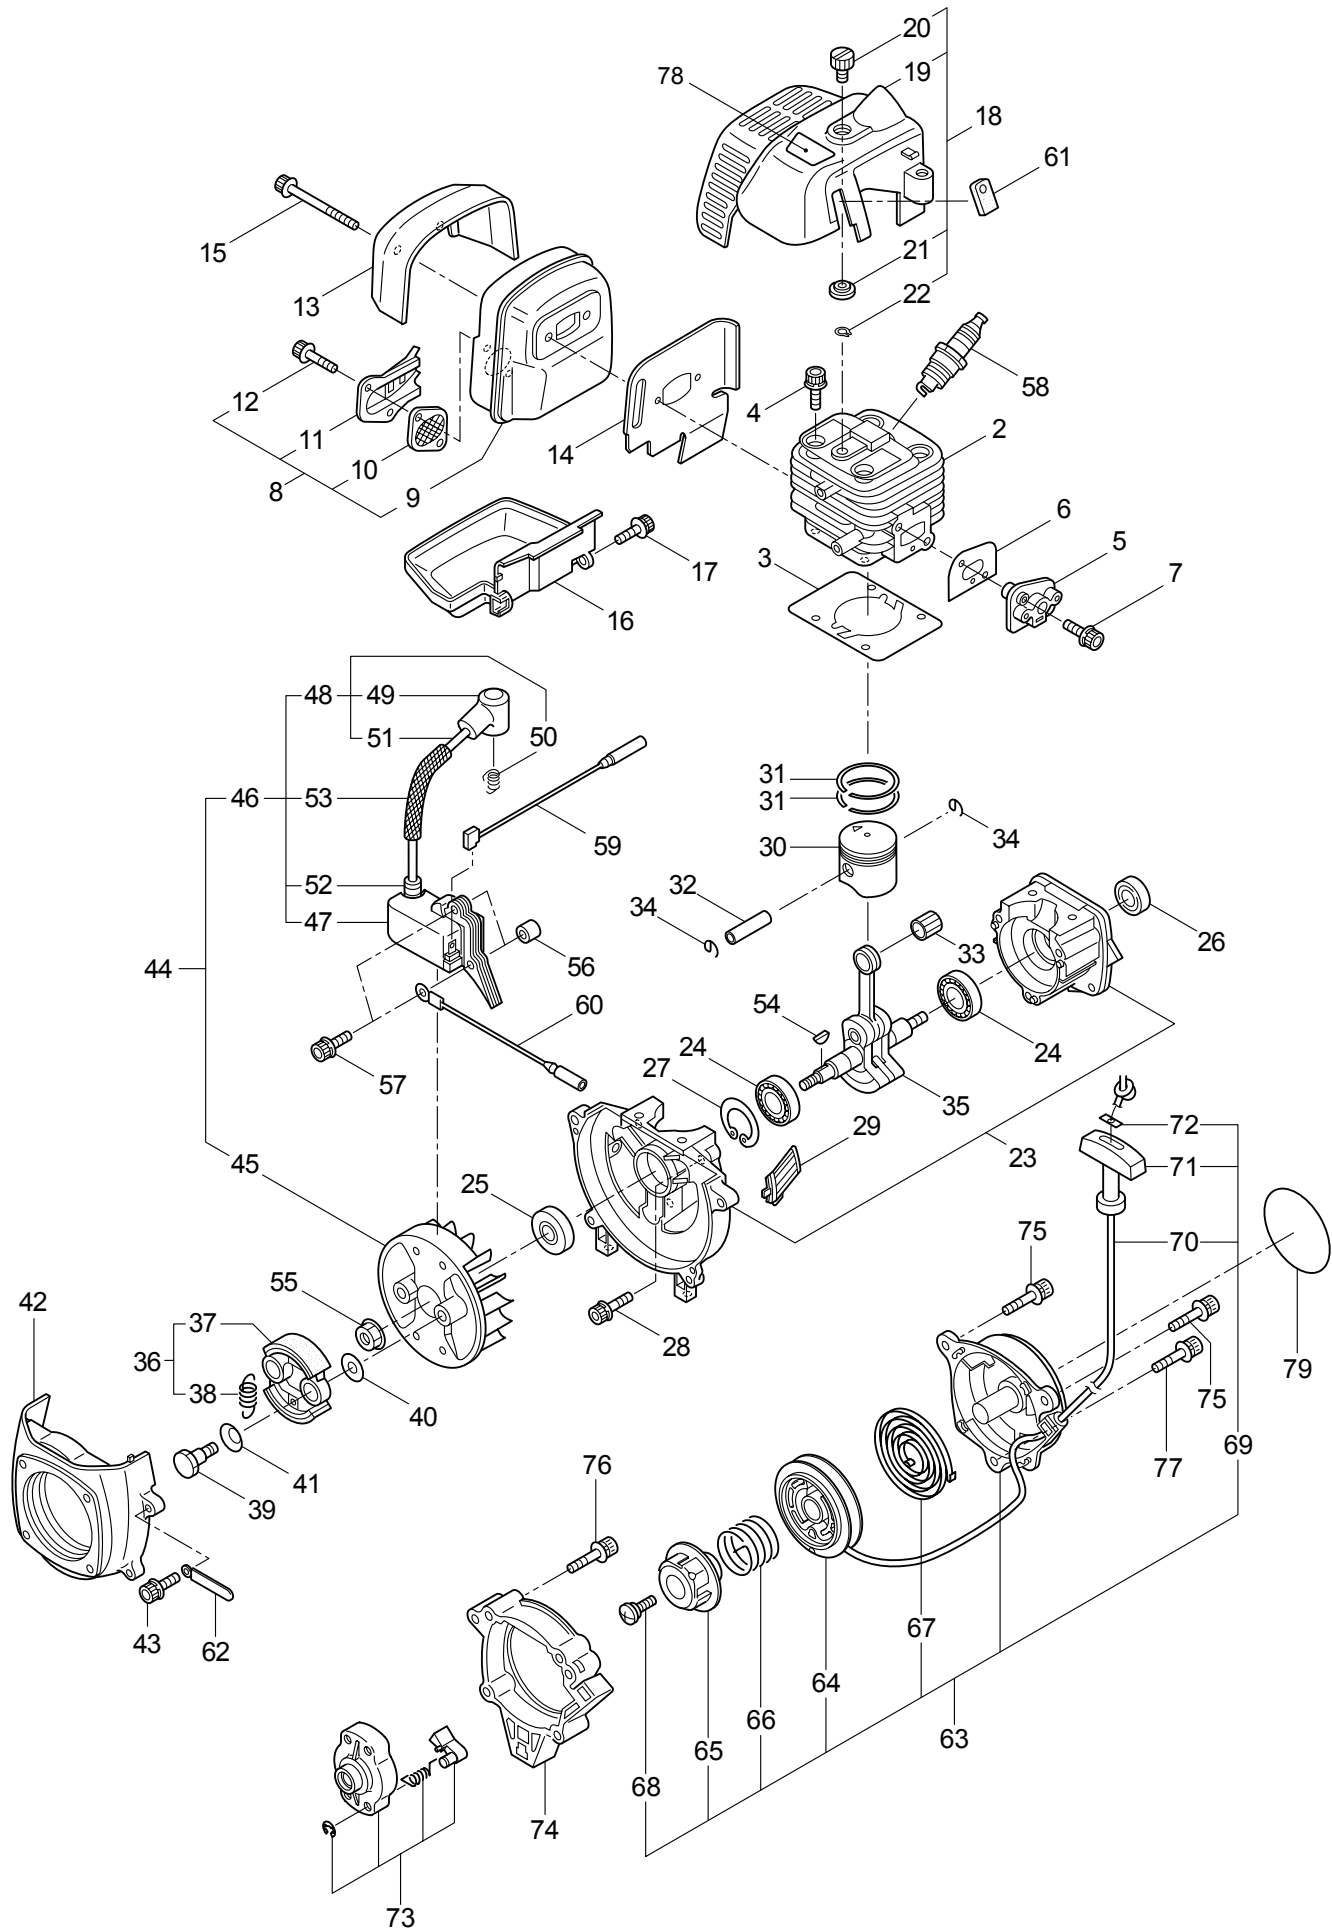

2. MC2321-SB-CA/Y09
GEARCASE, SAFETY COVER

Ref. No.	Part No.	Part Name	Q'ty	Remarks
2-1	225959	Gearcase Ass'y	1	Incl.2-15
2-2	225960	Gearcase	1	
2-3	089884	Bolt	1	M8x10
2-4	261246	Cap Screw	1	M5x25
2-5	210554	Bearing	1	#608
2-6	227106	Gear Set	1	
2-7	215762	Blade Shaft	1	
2-8	212999	Bearing	1	#6001 2RK
2-9	055185	Snap Ring	1	#28
2-10	210560	Bearing	1	#609
2-11	140268	Bearing	1	#609Z
2-12	140269	Snap Ring	1	WR9
2-13	140270	Snap Ring	1	#24
2-14	222890	Boss Adapter	1	
2-15	221998	Bolt	1	M8x12,Counterclockwise
2-16	261233	Cap Screw	1	M5x12
2-17	220086	Driveshaft Tube Ass'y	1	Incl.18,19
2-18	221501	Label	1	Warning
2-19	221502	Label	1	Caution
2-20	216090	Driveshaft	1	749L
2-21	216079	Stopper	1	
2-22	225962	Bracket	1	
2-23	261612	Cap Screw	2	M5x30
2-24	226300	Safety Cover Ass'y	1	Incl.25-29
2-25	225961	Safety Cover	1	
2-26	222900	String Cutter	1	
2-27	227817	Bolt	2	M5x12
2-28	089846	Nut	2	M5
2-29	212972	String Cutter Cover	1	
2-30	225963	Threaded Bracket	1	

3.MC2321-SB-CA/Y09
ENGINE

Ref. No.	Part No.	Part Name	Q'ty	Remarks
3-46	281705	Ignition Coil Ass'y	1	Incl.47-53
3-47	281706	Coil	1	
3-48	281707	Spark Plug Wire Ass'y	1	Incl.49-51
3-49	261074	Plug Boot	1	
3-50	261075	Connector	1	
3-51	281709	Spark Plug Wire	1	
3-52	261072	Cap	1	
3-53	268584	Insulator	1	140L
3-54	261076	Woodruff Key	1	3x10
3-55	261417	Nut,Rotor	1	M8
3-56	280381	Spacer	2	
3-57	261256	Cap Screw	2	M4x25
3-58	261200	Spark Plug	1	NGK BPM6Y
3-59	263804	Wire,Coil Ground	1	
3-60	268044	Lead	1	
3-61	269189	Grommet	1	
3-62	264588	Clamp	1	
3-63	283477	Recoil Ass'y	1	Incl.64-72
3-64	283504	Reel	1	
3-65	283505	Cam Plate	1	
3-66	283506	Spring	1	
3-67	280931	Spiral Spring	1	
3-68	267213	Screw	1	
3-69	283578	Starter Rope Ass'y	1	Incl.70-72
3-70	283579	Starter Rope	1	
3-71	261725	Starter Grip	1	
3-72	283511	Rope Stopper	1	
3-73	283575	Starter Pawl Ass'y	1	
3-74	284698	Adapter Ass'y	1	
3-75	283391	Cap Screw	2	M4x20
3-76	265726	Cap Screw	4	M4x16
3-77	282096	Cap Screw	1	M4x16
3-78	282558	Label	1	
3-79	282340	Label	1	CER230