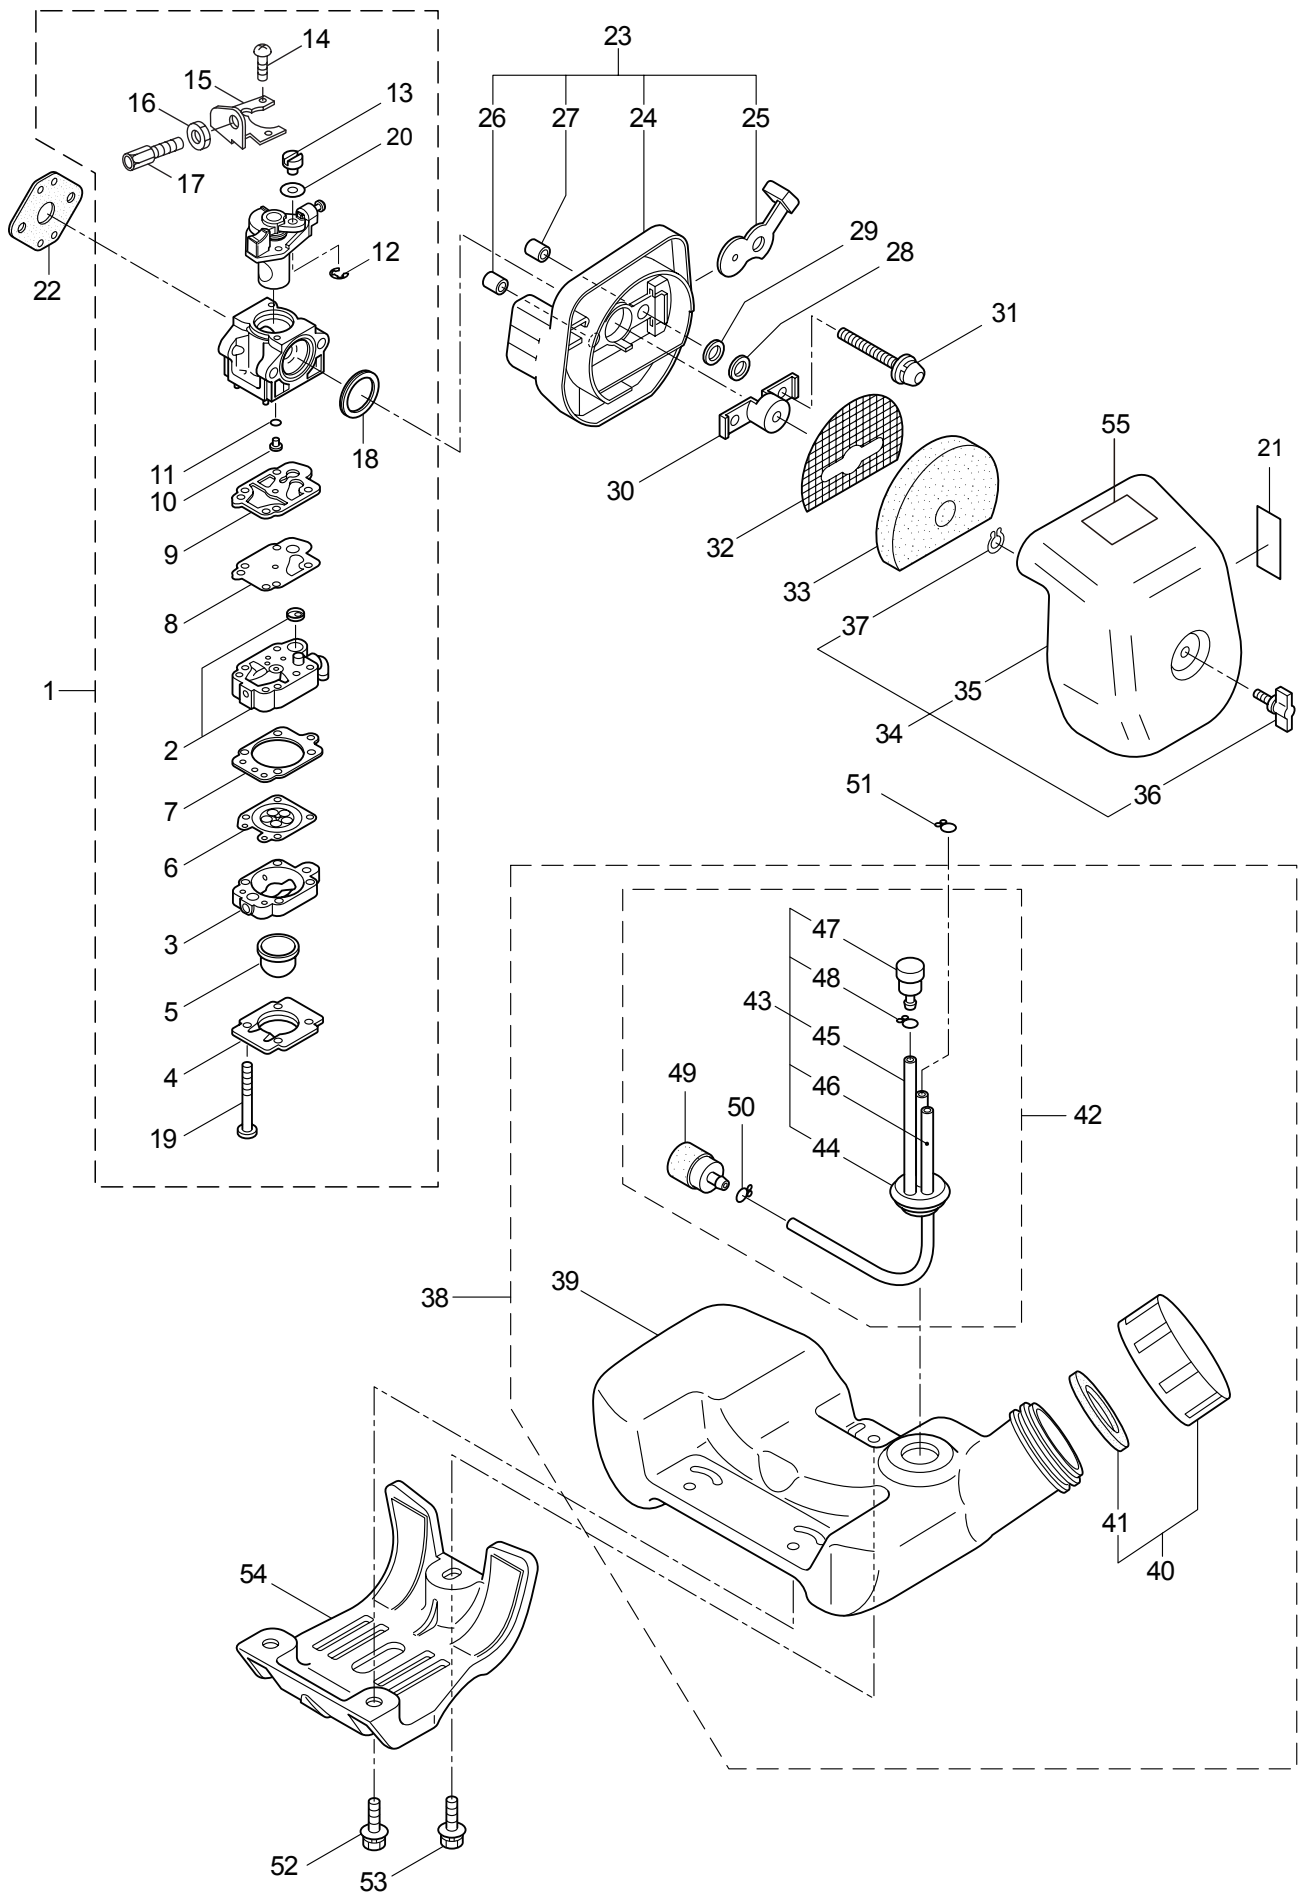

4. MC2321-SB-CA/Y09
CARBURETOR, FUEL TANK

Ref. No.	Part No.	Part Name	Q'ty	Remarks
4-1	282331	Carburetor Ass'y	1	Incl.2-20
4-2	264155	Pump Body	1	
4-3	262991	Purge Body	1	
4-4	262992	Cover Plate	1	
4-5	261874	Primer Bulb	1	
4-6	283905	Diaphragm, Meterring	1	
4-7	262993	Gasket	1	
4-8	262994	Diaphragm,Fuel Pump	1	
4-9	282576	Gasket	1	
4-10	268574	Main Jet	1	
4-11	261871	O-Ring	1	
4-12	261876	E-Ring	1	
4-13	261658	Swivel	1	
4-14	261875	Screw	2	
4-15	264677	Bracket	1	
4-16	261878	Nut	1	
4-17	263994	Adapter	1	
4-18	261657	Packing	1	
4-19	262996	Screw	4	
4-20	264678	Washer	1	
4-21	261352	Label	1	Choke
4-22	261864	Gasket	1	
4-23	268055	Air Filter Case Ass'y	1	Incl.24-27
4-24	268056	Air Filter Case	1	
4-25	268057	Valve	1	
4-26	268157	Sleeve	1	5.5x7.1x6L
4-27	268412	Sleeve	1	5.5x7.1x6.6L
4-28	263345	Packing	1	7.2x11xt1.3
4-29	263942	Washer	1	7.2x12xt0.15
4-30	263815	Stay	1	
4-31	264016	Cap Screw	2	M5x60
4-32	265026	Screen	1	
4-33	265027	Foam Element	1	
4-34	268058	Air Filter Cover Ass'y	1	Incl.35-37
4-35	268059	Air Filter Cover	1	
4-36	281438	Knob	1	
4-37	261734	Snap Ring	1	#5
4-38	285690	Fuel Tank Ass'y	1	Incl.39-50
4-39	285048	Fuel Tank	1	
4-40	281565	Fuel Tank Cap Ass'y	1	Incl.41
4-41	269377	Gasket	1	
4-42	282334	Fuel Pipe Pick-up Ass'y	1	Incl.43-50
4-43	282335	Fuel Pipe Ass'y	1	Incl.44-48
4-44	268065	Grommet	1	
4-45	282337	Return Pipe	1