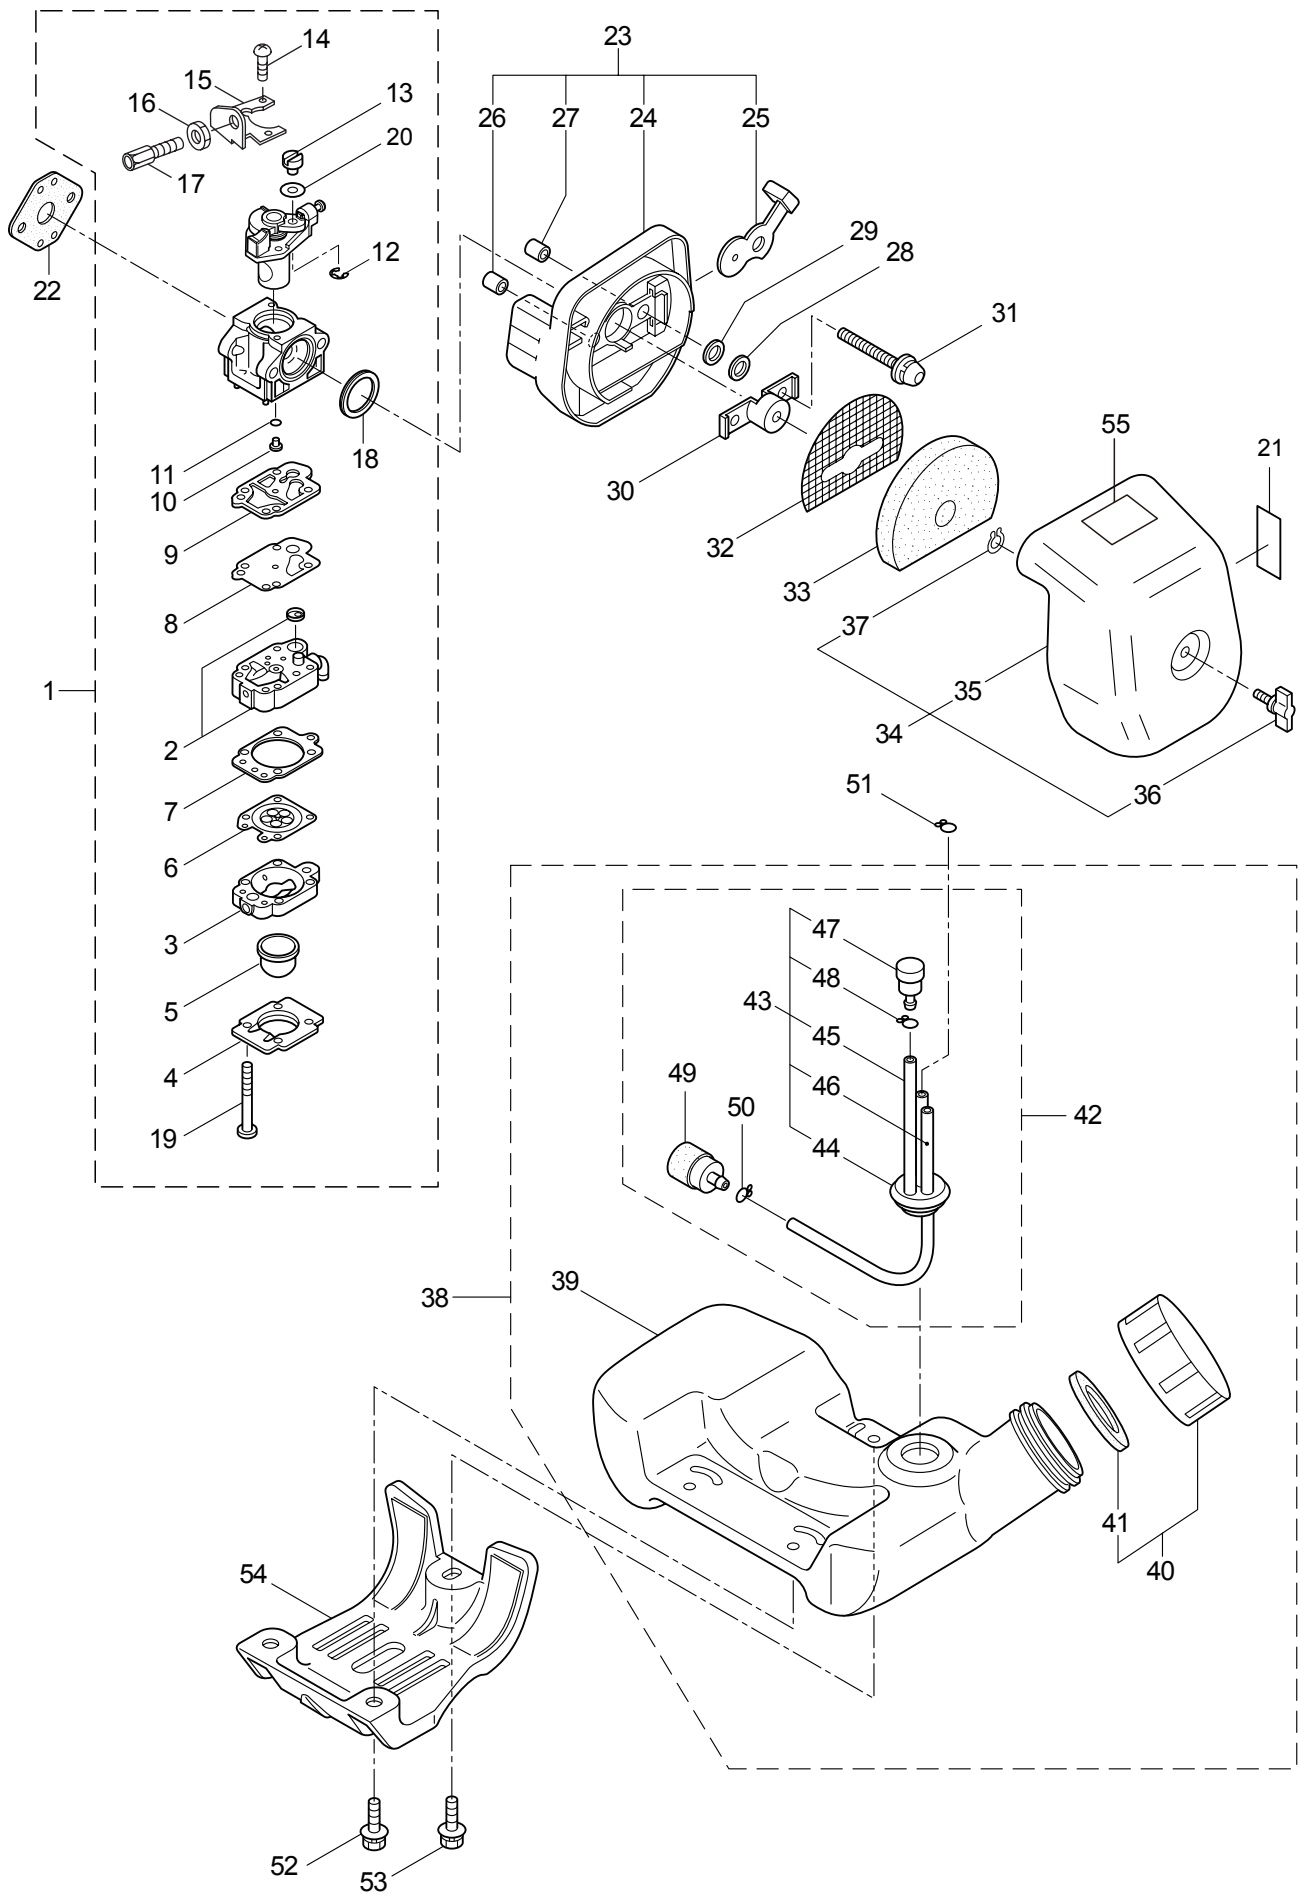

4. MC2321-SB-CA/Y09
CARBURETOR, FUEL TANK

Ref. No.	Part No.	Part Name	Q'ty	Remarks
4-46	282501	Fuel Pipe	1	150L
4-47	261590	Breather	1	
4-48	261117	Clip	1	
4-49	264653	Filter Ass'y	1	
4-50	261117	Clip	1	
4-51	261117	Clip	1	
4-52	281714	Cap Screw	2	M5x20
4-53	281715	Cap Screw	1	M5x20
4-54	281447	Stand	1	
4-55	285188	Label	1