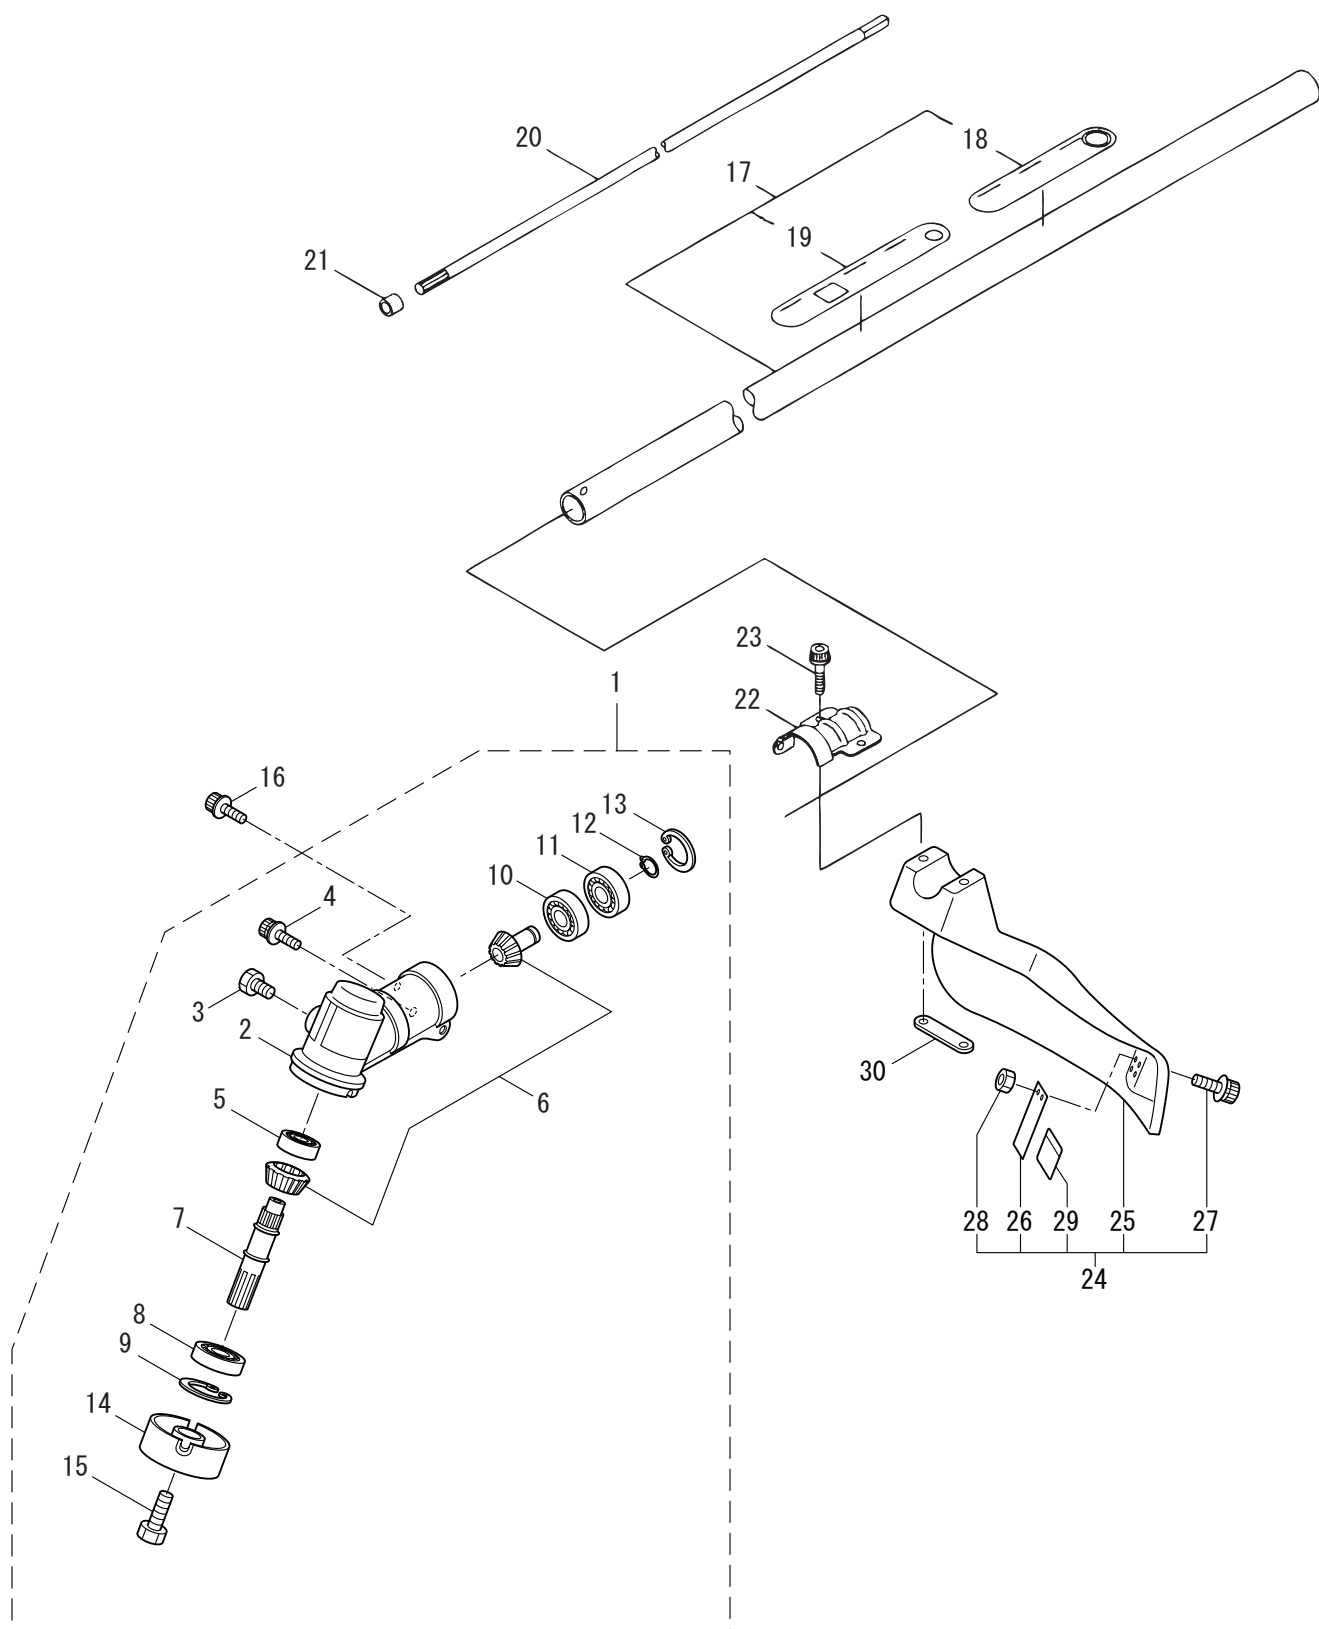

2. MC2321-SB-CA/Y09
GEARCASE, SAFETY COVER

Ref. No.	Part No.	Part Name	Q'ty	Remarks
2-1	225959	Gearcase Ass'y	1	Incl.2-15
2-2	225960	Gearcase	1	
2-3	089884	Bolt	1	M8x10
2-4	261246	Cap Screw	1	M5x25
2-5	210554	Bearing	1	#608
2-6	227106	Gear Set	1	
2-7	215762	Blade Shaft	1	
2-8	212999	Bearing	1	#6001 2RK
2-9	055185	Snap Ring	1	#28
2-10	210560	Bearing	1	#609
2-11	140268	Bearing	1	#609Z
2-12	140269	Snap Ring	1	WR9
2-13	140270	Snap Ring	1	#24
2-14	222890	Boss Adapter	1	
2-15	221998	Bolt	1	M8x12,Counterclockwise
2-16	261233	Cap Screw	1	M5x12
2-17	220086	Driveshaft Tube Ass'y	1	Incl.18,19
2-18	221501	Label	1	Warning
2-19	221502	Label	1	Caution
2-20	216090	Driveshaft	1	749L
2-21	216079	Stopper	1	
2-22	225962	Bracket	1	
2-23	261612	Cap Screw	2	M5x30
2-24	226300	Safety Cover Ass'y	1	Incl.25-29
2-25	225961	Safety Cover	1	
2-26	222900	String Cutter	1	
2-27	227817	Bolt	2	M5x12
2-28	089846	Nut	2	M5
2-29	212972	String Cutter Cover	1	
2-30	225963	Threaded Bracket	1