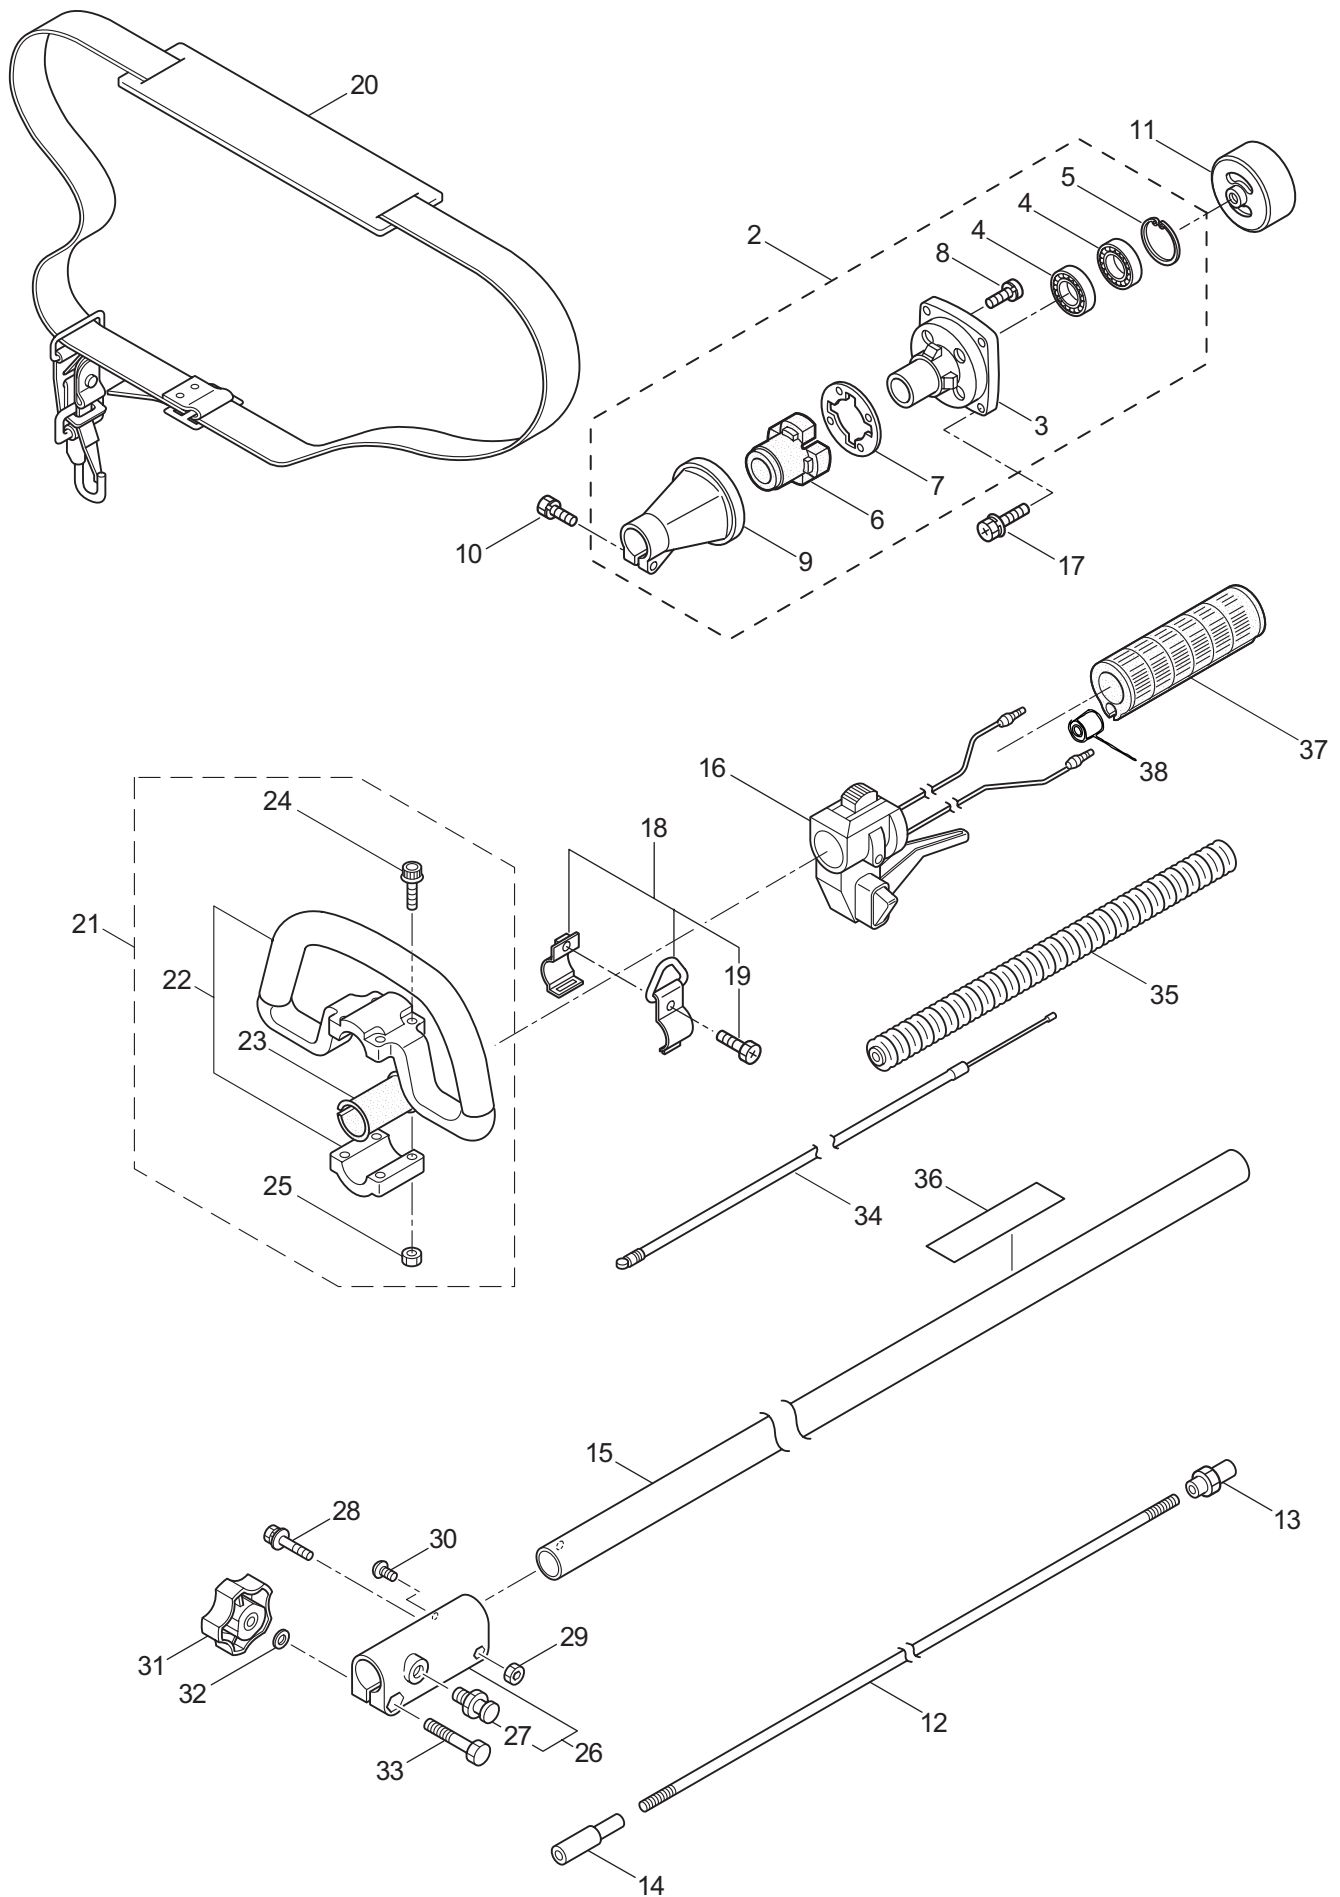

Maruyama. *E x t r a o r d i n a r y .*

1. MC2321-SB-CA/Y09
DRIVESHAFT ASSEMBLY

Ref. No.	Part No.	Part Name	Q'ty	Remarks
1-2	215512	Clutch Case Ass'y	1	Incl.3-9
1-3	214592	Bearing Case	1	
1-4	214161	Bearing	2	#6000ZZ
1-5	054676	Snap Ring	1	#26
1-6	214162	Buffer	1	
1-7	214163	Washer	1	
1-8	092033	Screw	4	M5x15
1-9	214593	Driveshaft Tube Adapter	1	
1-10	261246	Cap Screw	1	M5x25
1-11	054677	Clutch Drum	1	
1-12	219084	Driveshaft	1	
1-13	211464	Upper Adapt	1	
1-14	215276	Lower Adapt	1	
1-15	219085	Driveshaft Tube	1	
1-16	221465	Throttle Trigger	1	
1-17	261250	Cap Screw	4	M5x20
1-18	054691	Hanging Bracket Ass'y	1	Incl.19
1-19	089738	Bolt	1	M5x15
1-20	220533	Hanging Strap Ass'y	1	
1-21	215601	Loop Handle Ass'y	1	Incl.22-25
1-22	214982	Loop Handle	1	
1-23	213171	Packing	1	
1-24	215608	Cap Screw	4	M5x30x16
1-25	089846	Nut	4	M5
1-26	219490	Shaft Coupler Ass'y	1	Incl.27
1-27	217171	Plunger Ass'y	1	
1-28	215351	Cap Screw	1	M5x25
1-29	089846	Nut	1	M5
1-30	219087	Cap Screw	1	M5x10
1-31	219088	Clamping Knob Ass'y	1	
1-32	550131	Washer	1	M8
1-33	089976	Bolt	1	M8x45
1-34	213444	Throttle Cable	1	340L
1-35	213548	Plastic Tube	1	#10x200L
1-36	230728	Label	1	MC2321-SB-CA
1-37	215532	Shaft Grip	1	
1-38	214083	Outer Guide	1	