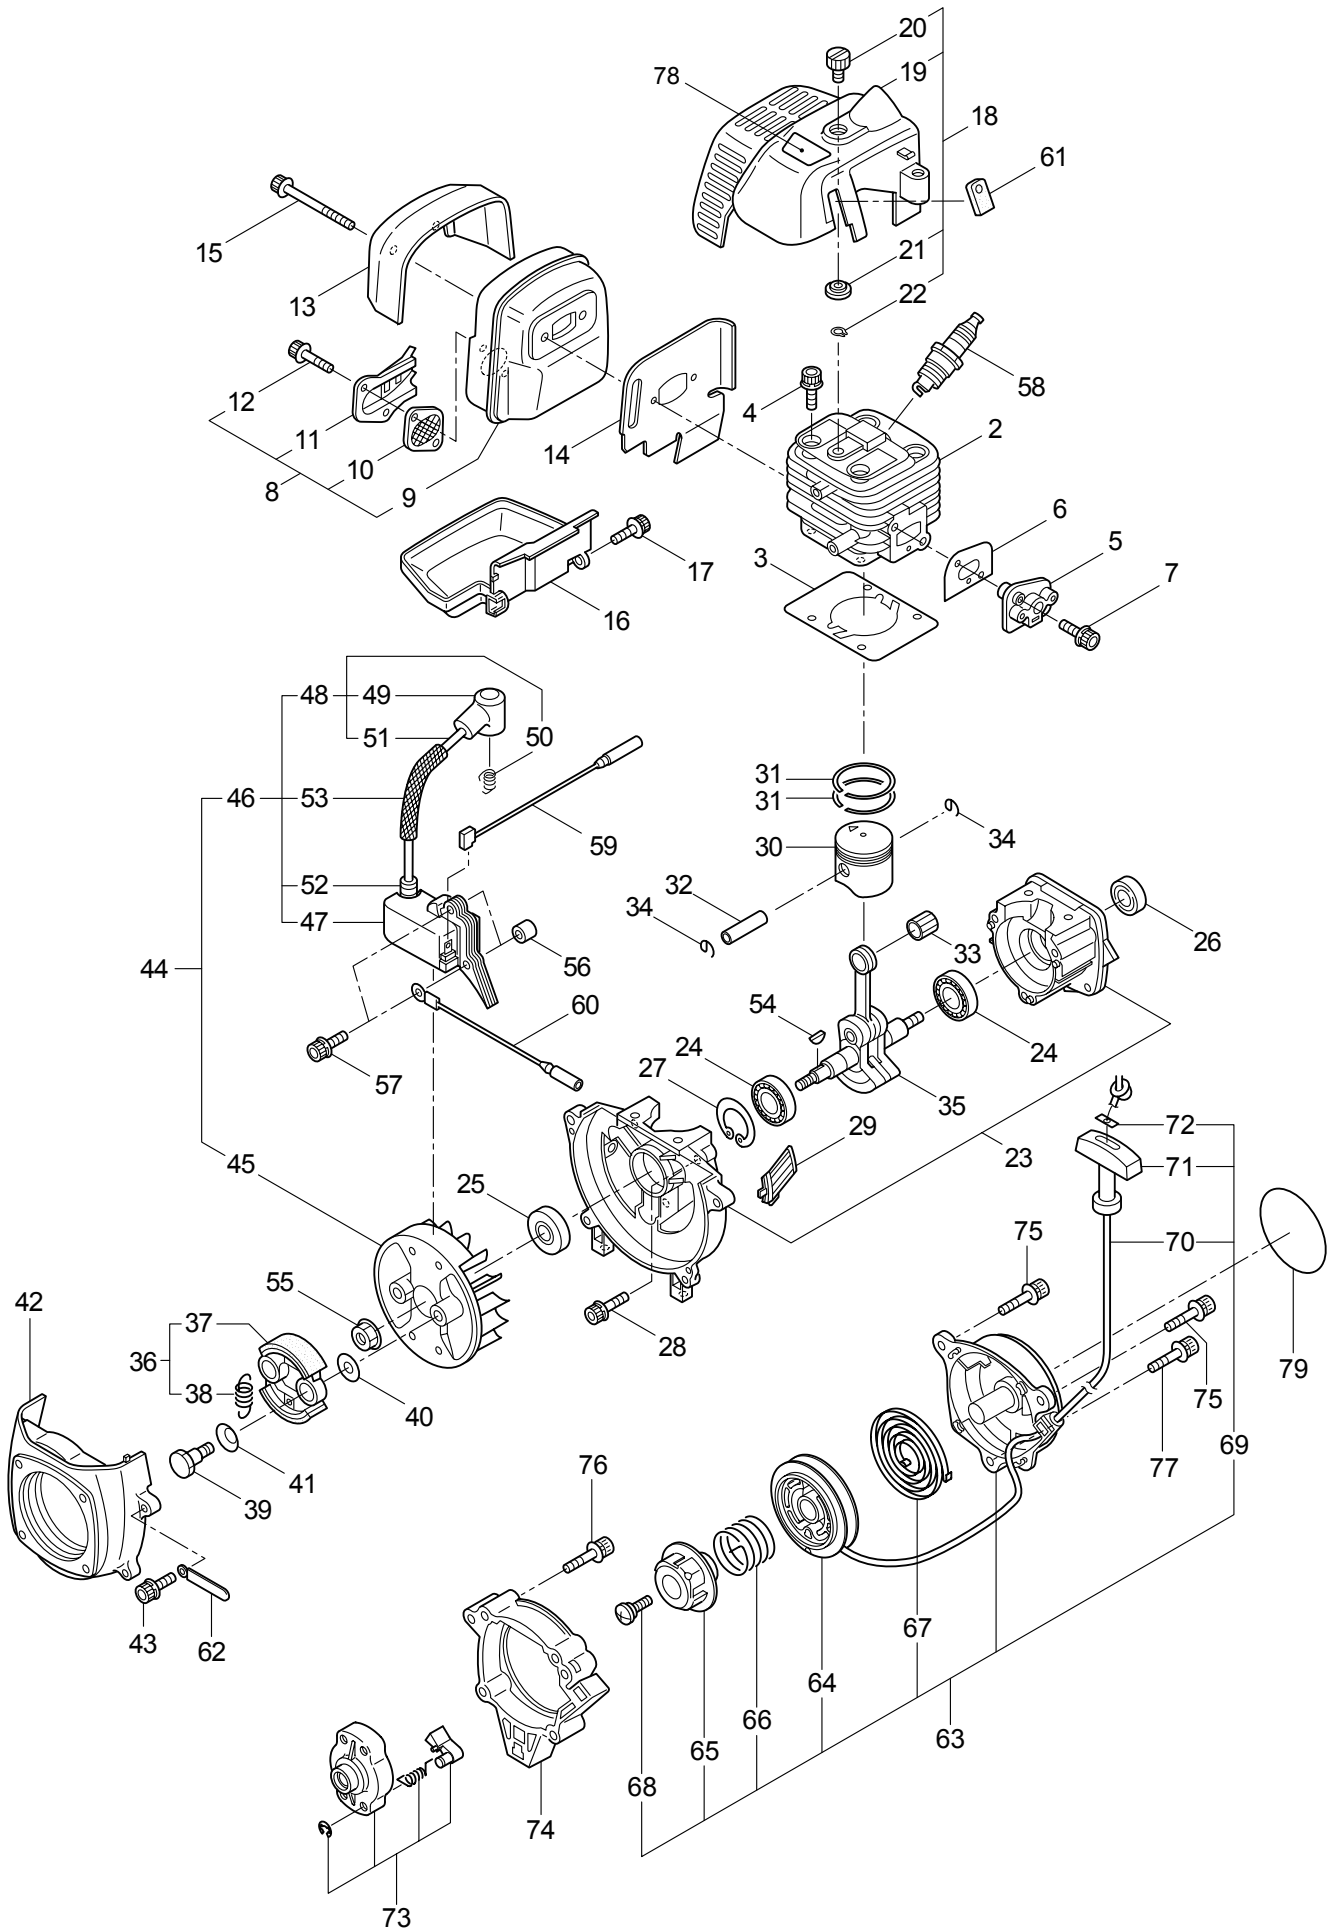

3.MC2321-SB-CA/Y09
ENGINE

Ref. No.	Part No.	Part Name	Q'ty	Remarks
3-2	282165	Cylinder	1	
3-3	282339	Gasket	1	
3-4	261250	Cap Screw	4	M5x20
3-5	269144	Insulator	1	New gasket required
3-6	267049	Gasket	1	
3-7	265924	Cap Screw	2	M5x25
3-8	282208	Muffler Ass'y	1	Incl.9-12
3-9	282209	Muffler Comp.	1	
3-10	267056	Spark Arrester	1	
3-11	268171	Muffler Tail	1	
3-12	265107	Cap Screw	2	M4x10
3-13	268461	Holder	1	
3-14	281440	Gasket	1	
3-15	266402	Cap Screw	2	M5x55
3-16	281446	Under Cover	1	
3-17	267191	Cap Screw	1	M5x16
3-18	281716	Top Cover Ass'y	1	Incl.19-22
3-19	281444	Top Cover	1	
3-20	261018	Knob	1	
3-21	261020	Spacer	1	
3-22	261734	Snap Ring	1	#5
3-23	268026	Crankcase	1	
3-24	280488	Bearing	2	PPL 6001
3-25	261492	Oil Seal	1	ISCD12287
3-26	261386	Oil Seal	1	ISCD12227
3-27	055185	Snap Ring	1	#28
3-28	261612	Cap Screw	3	M5x30
3-29	281442	Screen	1	
3-30	268032	Piston	1	
3-31	282177	Piston Ring	2	
3-32	261036	Piston Pin	1	
3-33	263957	Bearing, Needle	1	KTV81112EG01 B2
3-34	261576	Clip,Piston	2	
3-35	268187	Crankshaft/Conn.Rod Ass'y	1	
3-36	267327	Clutch Ass'y	1	Incl.37,38
3-37	267342	Clutch Shoe	2	(2)required
3-38	267345	Spring,Clutch	1	
3-39	264505	Bolt	2	
3-40	261189	Washer	2	6x16.5x1.2
3-41	261777	Wave Washer	2	
3-42	281443	Fan Cover	1	
3-43	261250	Cap Screw	4	M5x20
3-44	281704	Magneto Ass'y	1	Incl.45-53
3-45	268039	Rotor/Fan	1