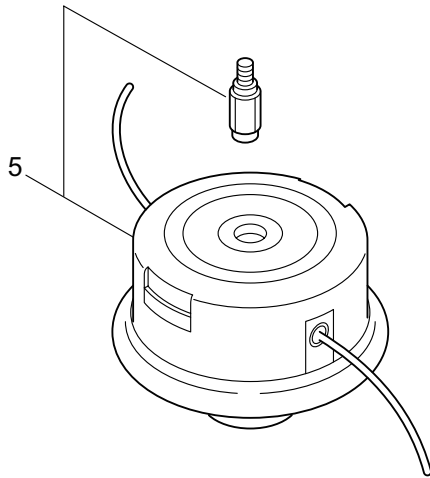

5. MC2321-SB-CA/Y09
ACCESSORIES

Ref. No.	Part No.	Part Name	Q'ty	Remarks
5-1	210418	Box Spanner	1	13x19x(+)
5-2	219431	Wrench	1	3mm
5-3	219432	Wrench	1	4mm
5-4	219433	Wrench	1	5mm
5-5	840781	Semi-Auto Head (L/R), 4	1	
5-6	228242	Instruction Manual	1