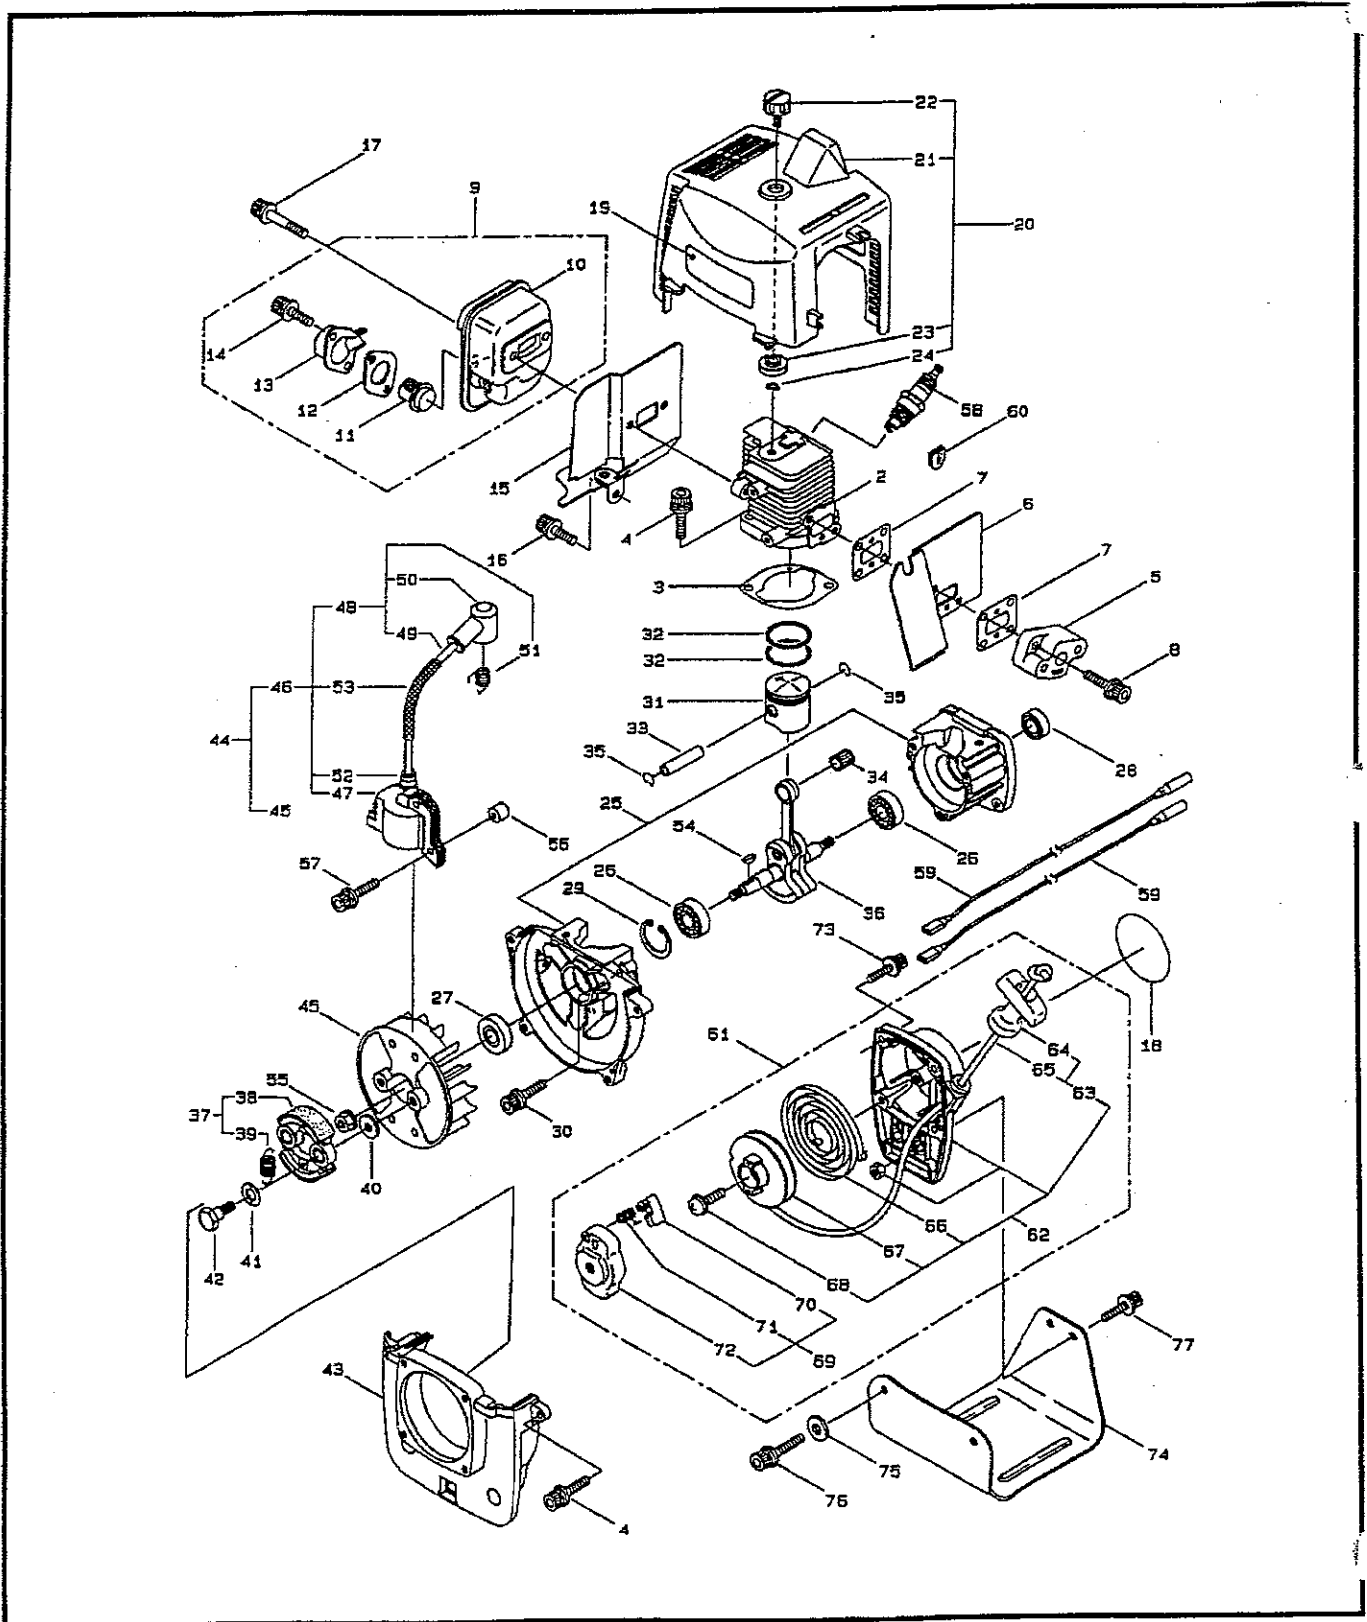

MC2300 ENGINE

MC2300 ENGINE

Ref No.	Part No.	Description	Q'ty	Notes
2	266249	Cylinder	1	
3	265655	Gasket	1	
4	261250	Bolt	4	5X20
5	266317	Insulator	1	
6	261000	Heat Shield	1	
7	261171	Gasket	2	
8	265924	Cap Screw	2	5X25
9	266250	Muffler Ass'y	1	INCL 10-14
10	266135	Muffler	1	
11	262443	Spark Protector	1	
12	266143	Gasket	1	
13	266144	Muffler Tail	1	
14	265107	Bolt	2	4X10
15	266593	Gasket	1	
16	261607	Bolt	1	5X16
17	266607	Cap Screw	2	5X45
18	266741	Label	1	
19	262100	Label	1	MARUYAMA
20	266599	Top Cover Ass'y	1	
21	265981	Top Cover	1	
22	261018	Knob	1	
23	261020	Spacer	1	
24	261734	Clip	1	
25	265657	Crankcase	1	
26	261181	Bearing	2	
27	262712	Oil Seal	1	
28	262713	Oil Seal	1	
29	54676	Snap Ring	1	
30	261612	Bolt	3	5X30
31	264719	Piston	1	
32	264891	Piston Ring	2	
33	261036	Piston Pin	1	
34	263957	Bearing Needle	1	
35	261576	Circclip	2	
36	263719	Crankshaft/Rod Assy	1	
37	264886	Clutch Kit	1	INCL 38-39
38	264888	Clutch Shoe	2	
39	264889	Spring	2	
40	261189	Washer	2	
41	261777	Wave Washer	2	
42	264505	Clutch Bolt	1	
43	266319	Fan Cover	1	
44	263579	Ignition Coil	1	INCL 45-53
45	263085	Rotor	1	
46	261301	Ignition Coil Assy	1	INCL 47-53
47	261302	Coil	1	
48	261744	Spark Plug Wire	1	INCL 49-51
49	261071	Ignition Cable	1	
50	261074	Plug Cap	1	
51	261075	Connector	1	
52	261072	Cap	1	
53	261073	Tube	1	

Ref No.	Part No.	Description	Q'ty	Notes
54	261076	Woodruff Key	1	
55	261077	Nut	1	M6
56	261078	Spacer	2	
57	261256	Bolt	2	4X25
58	261200	Spark Plug	1	
59	261772	Lead	2	
60	261202	Grommet	1	
61	262005	Recoil Starter Ass'y	1	INCL 62-72
62	262011	Recoil Assy	1	INCL 63-68
63	261626	Rope Assy	1	INCL 64-65
64	261628	Starter Grip	1	
65	261627	Starter Rope	1	
66	261622	Spiral Spring	1	
67	261621	Reel	1	
68	262922	Screw	1	
69	263471	Starter Pawl Assy	1	INCL 70-72
70	263473	Pawl	1	
71	263474	Return Spring	1	
72	263472	Starter	1	
73	261257	Bolt	4	4X16
74	264657	Stand	1	
75	263743	Washer	2	
76	261999	Bolt	2	5X40
77	261607	Bolt	2	5X16