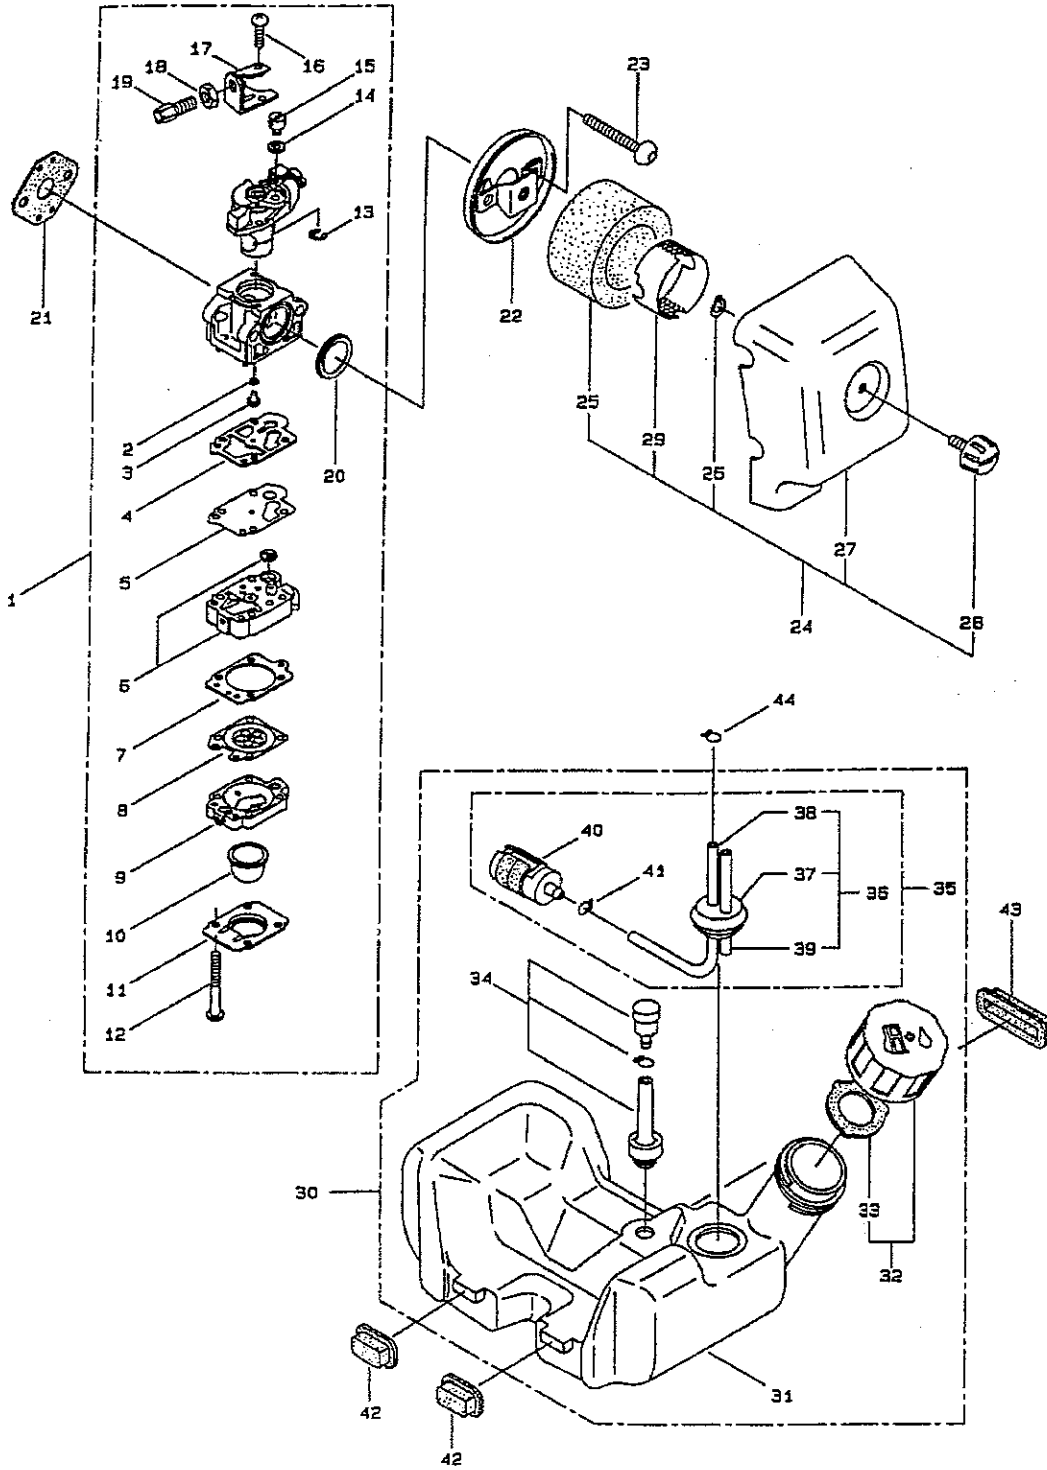

CARBURETOR & FUEL TANK

CARBURETOR & FUEL TANK

Ref No.	Part No.	Description	Q'ty	Notes
1	266598	Carburetor Assy	1	MC2300
1	265926	Carburetor Assy	1	MC2610
1	265927	Carburetor Assy	1	MC3210
2	261871	O-Ring	1	
3	266462	Main Jet(#41.5)	1	MC2300
3	262120	Main Jet(#40)	1	MC2610
3	266175	Main Jet(#40.5)	1	MC3210
4	262995	Gasket	1	
5	262994	Diaphragm Fuel Pump	1	
6	263739	Pump Body	1	
7	262993	Gasket	1	
8	261873	Diaphragm Assy	1	
9	262991	Purge Body	1	
10	261874	Primer	1	
11	262992	Cover Plate	1	
12	262996	Screw	4	
13	261876	E-Ring	1	
14	264678	Washer	1	
15	261658	Swivel	1	
16	261875	Screw	2	
17	264677	Bracket	1	
18	261878	Nut	1	
19	263994	Adjuster	1	
20	261657	Packing	1	
21	261864	Gasket	1	
22	261090	Air Filter Plate	1	
23	262720	Bolt	2	5x55
24	266783	Air Filter Ass'y	1	MC2300
24	262447	Air Filter Ass'y	1	MC2610&MC3210
25	261598	Element	1	
26	261734	Clip	1	
27	266785	Cleaner Case	1	MC2300
27	261813	Cleaner Case	1	MC2610&MC3210
28	263128	Knob	1	MC2300
28	261018	Knob	1	MC2610&MC3210
29	261993	Screen	1	
30	266745	Fuel Tank Ass'y	1	MC2300
30	266553	Fuel Tank Ass'y	1	MC2610
30	266522	Fuel Tank Ass'y	1	MC3210
31	264750	Fuel Tank	1	MC2300
31	264751	Fuel Tank	1	MC2610
31	264752	Fuel Tank	1	MC3210
32	264784	Fuel Tank Cap Assy	1	INCL 33
33	261105	Packing	1	
34	261696	Breather Assy	1	
35	262645	Fuel Pipe Assy	1	MC2300
35	263800	Fuel Pick Up Assy	1	MC2610&MC3210
36	262646	Pipe Assy	1	MC2300
36	264031	Fuel Pipe Assy	1	MC2610&MC3210
37	261115	Grommet	1	
38	262649	Fuel Pipe	1	MC2300
38	261690	Fuel Pipe	1	MC2610&MC3210
39	263038	Return Pipe	1	
40	261797	Fuel Filter Assy	1	
41	261117	Clip	1	
42	261118	Pad	2	
43	261119	Pad	1	
44	261117	Clip	1