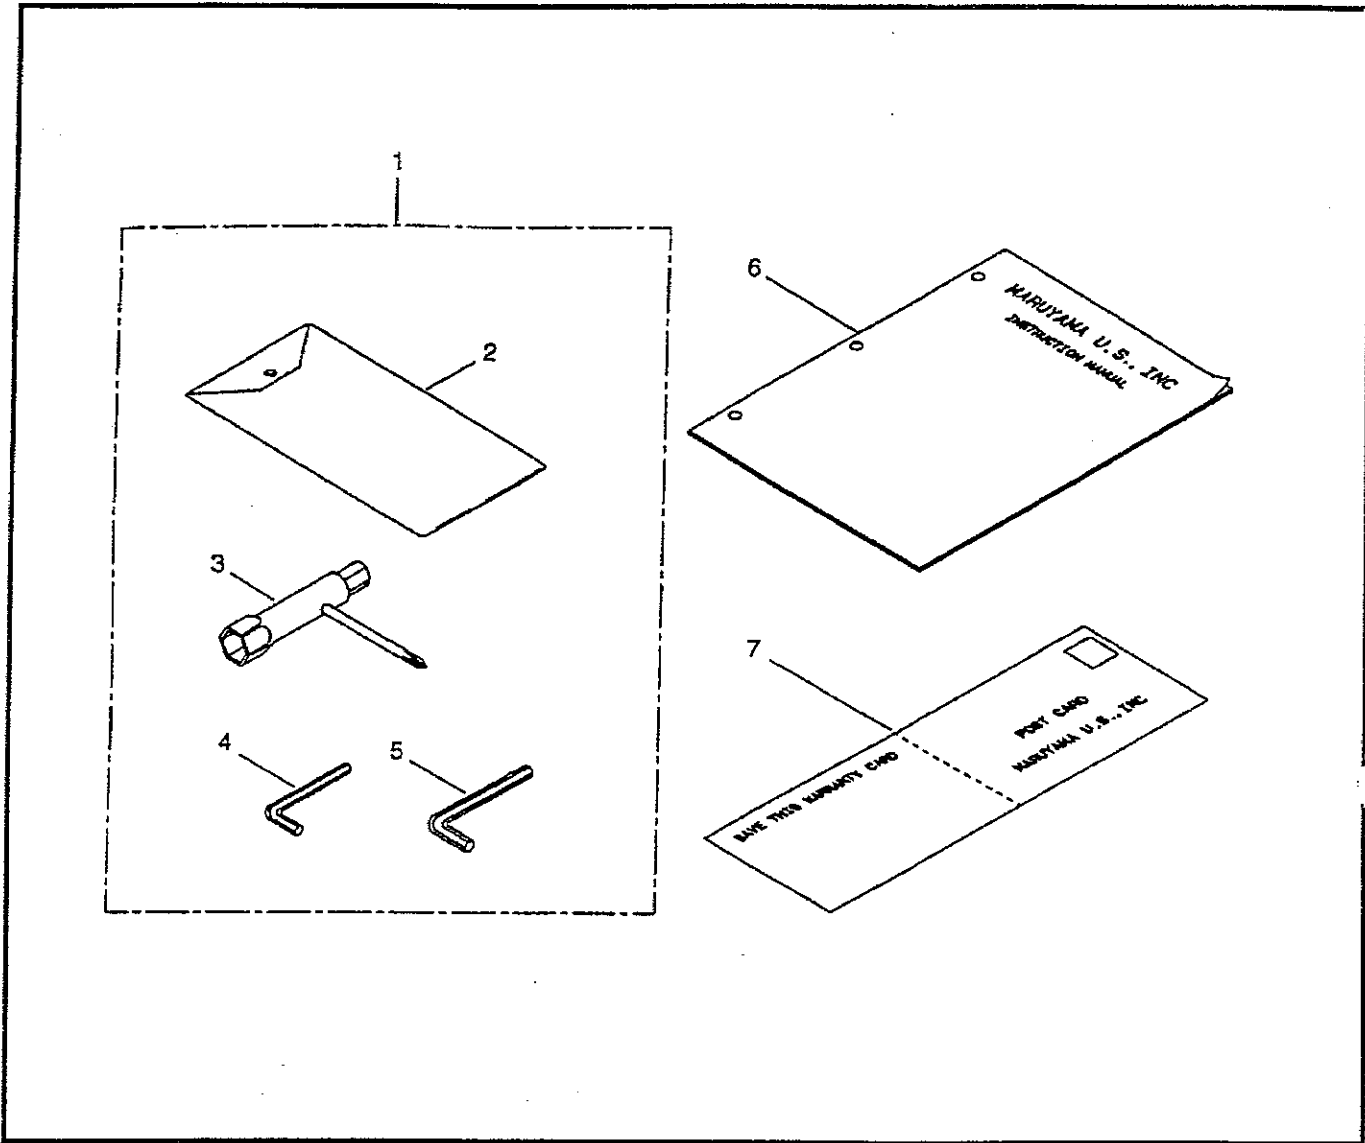

ACCESSORIES

Ref No.	Part No.	Description	Q'ty	Notes
1	215997	Tool Set	1	INCL 2-5
2	054753	Tool Bag	1	
3	210418	Box Wrench/Driver	1	
4	219431	Spanner	1	
5	219432	Spanner	1	
6	221771	Instruction Manual	1	
7	216007	Warranty Registration Card	1