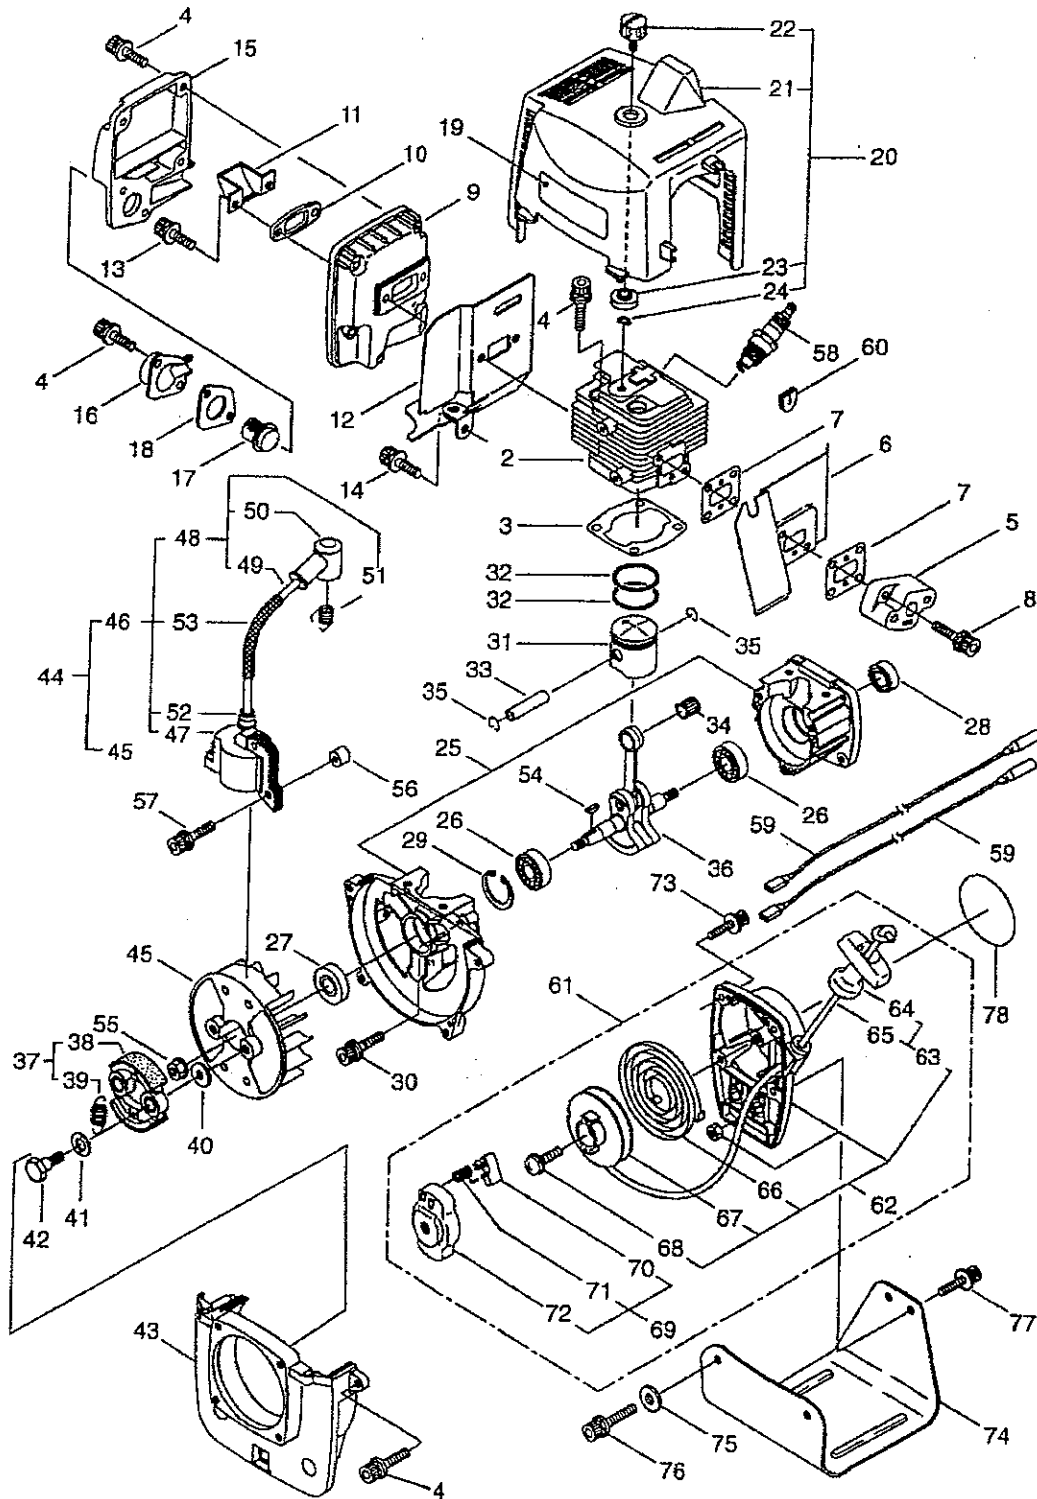

MC2610 ENGINE

MC2610 ENGINE

Ref No.	Part No.	Description	Q'ty	Notes
2	261472	Cylinder	1	
3	262200	Gasket	1	
4	261250	Bolt	11	5X20
5	266317	Insulator	1	
6	261476	Heat Shield	1	
7	261171	Gasket	2	
8	265924	Cap Screw	2	5X25
9	262438	Muffler Body	1	
10	261368	Plate	1	
11	261986	Shield	1	
12	261478	Gasket Assy	1	
13	261246	Cap Screw	2	5X25
14	261607	Bolt	1	5X16
15	262440	Muffler Cover	1	
16	262442	Muffler Tail	1	
17	262443	Spark Protector	1	
18	262446	Gasket	1	
19	262100	Label	1	
20	266335	Top Cover Assy	1	INCL 21-24
21	265758	Top Cover	1	
22	261018	Knob	1	
23	261020	Spacer	1	
24	261734	Clip	1	
25	261486	Crank Case	1	
26	261491	Bearing	2	
27	261492	Use Part #262198	1	
28	261366	Oil Seal	1	
29	55185	Snap Ring	1	
30	261612	Bolt	3	5x30
31	261494	Piston	1	
32	261496	Piston Ring	2	
33	261497	Piston Pin	1	
34	261037	Needle Bearing	1	
35	261576	Circlip	2	
36	261499	Crankshaft & Rod	1	
37	264887	Clutch Assy	1	INCL 38-39
38	264888	Clutch Shoe	2	
39	264889	Spring	1	
40	261189	Washer	2	
41	261777	Wave Washer	2	
42	264505	Clutch Bolt	2	
43	266319	Fan Cover	1	
44	261355	Magneto Assy	1	INCL 45-53
45	261356	Rotor	1	
46	261301	Ignition Coil Assy	1	INCL 47-53
47	261302	Coil	1	
48	261744	Spark Plug Wire	1	INCL 49-51
49	261071	Ignition Cable	1	
50	261074	Plug Cap	1	
51	261075	Connector	1	
52	261072	Cap	1	
53	261073	Tube	1	

Ref No.	Part No.	Description	Q'ty	Notes
54	261076	Woodruff Key	1	
55	261417	Washer & Nut	1	
56	261078	Spacer	2	
57	261256	Bolt	2	4X25
58	261200	Spark Plug	1	BPM6Y
59	261772	Lead	1	
60	261202	Grommet	1	
61	262006	Recoil Starter Assy	1	INCL 62-72
62	262039	Rewind Started Assy	1	INCL 63-68
63	261723	Rope Assy	1	INCL 64-65
64	261725	Starter Grip	1	
65	261724	Starter Rope	1	
66	261721	Spiral Spring	1	
67	261720	Reel	1	
68	262922	Screw	1	
69	263475	Starter Pawl Assy	1	INCL 70-72
70	263477	Pawl	1	
71	261728	Return Spring	1	
72	263476	Starter	1	
73	261257	Bolt	4	4X16
74	264658	Stand	1	
75	263743	Washer	2	5X40
76	261999	Bolt	2	5X16
77	261607	Bolt	2	
78	266654	Label	1