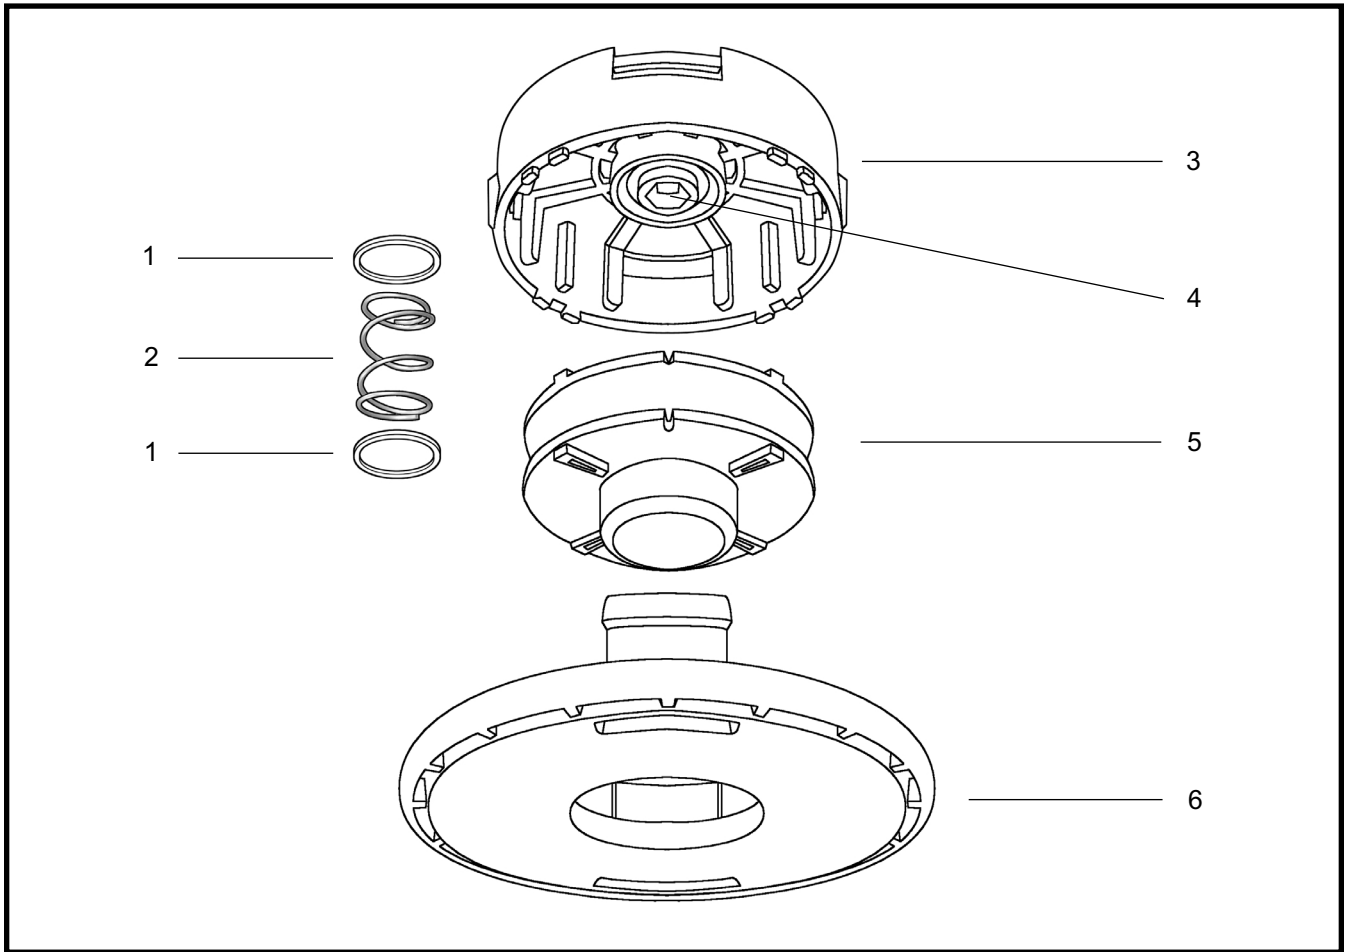

Is Your Product Registered?

Contact your Dealer to verify.

Warranties are based on Registrations and reduced to 1 year without  
Registration.

ILLUSTRATED PARTS LIST  
**KATANA LINE HEAD**

**4" & 6" CUTTING HEAD ASSEMBLY**

REF NO	PART NO	DESCRIPTION	QTY	NOTES
1	840790	Spring Plate	2	4 & 6 inch heads
2	840791	Spring	1	4 & 6 inch heads
3	840782	Body	1	4 inch head
	840786	Body	1	6 inch head
4	840789	Adaptor	1	8x1.25 LHM
5	840784	Spool	1	4 inch head
	840788	Spool	1	6 inch head
6	840783	Cap	1	4 inch head
	840787	Cap	1	6 inch head
	840792	Adaptor	1	8x1.25 LHF
	840793	Adaptor	1	10x1.25 LHF
	840794	Adaptor	1	10x1.25 LHM
	840795	Adaptor	1	10x1.0 LHF
	840796	Adaptor	1	10x1.0 LHM