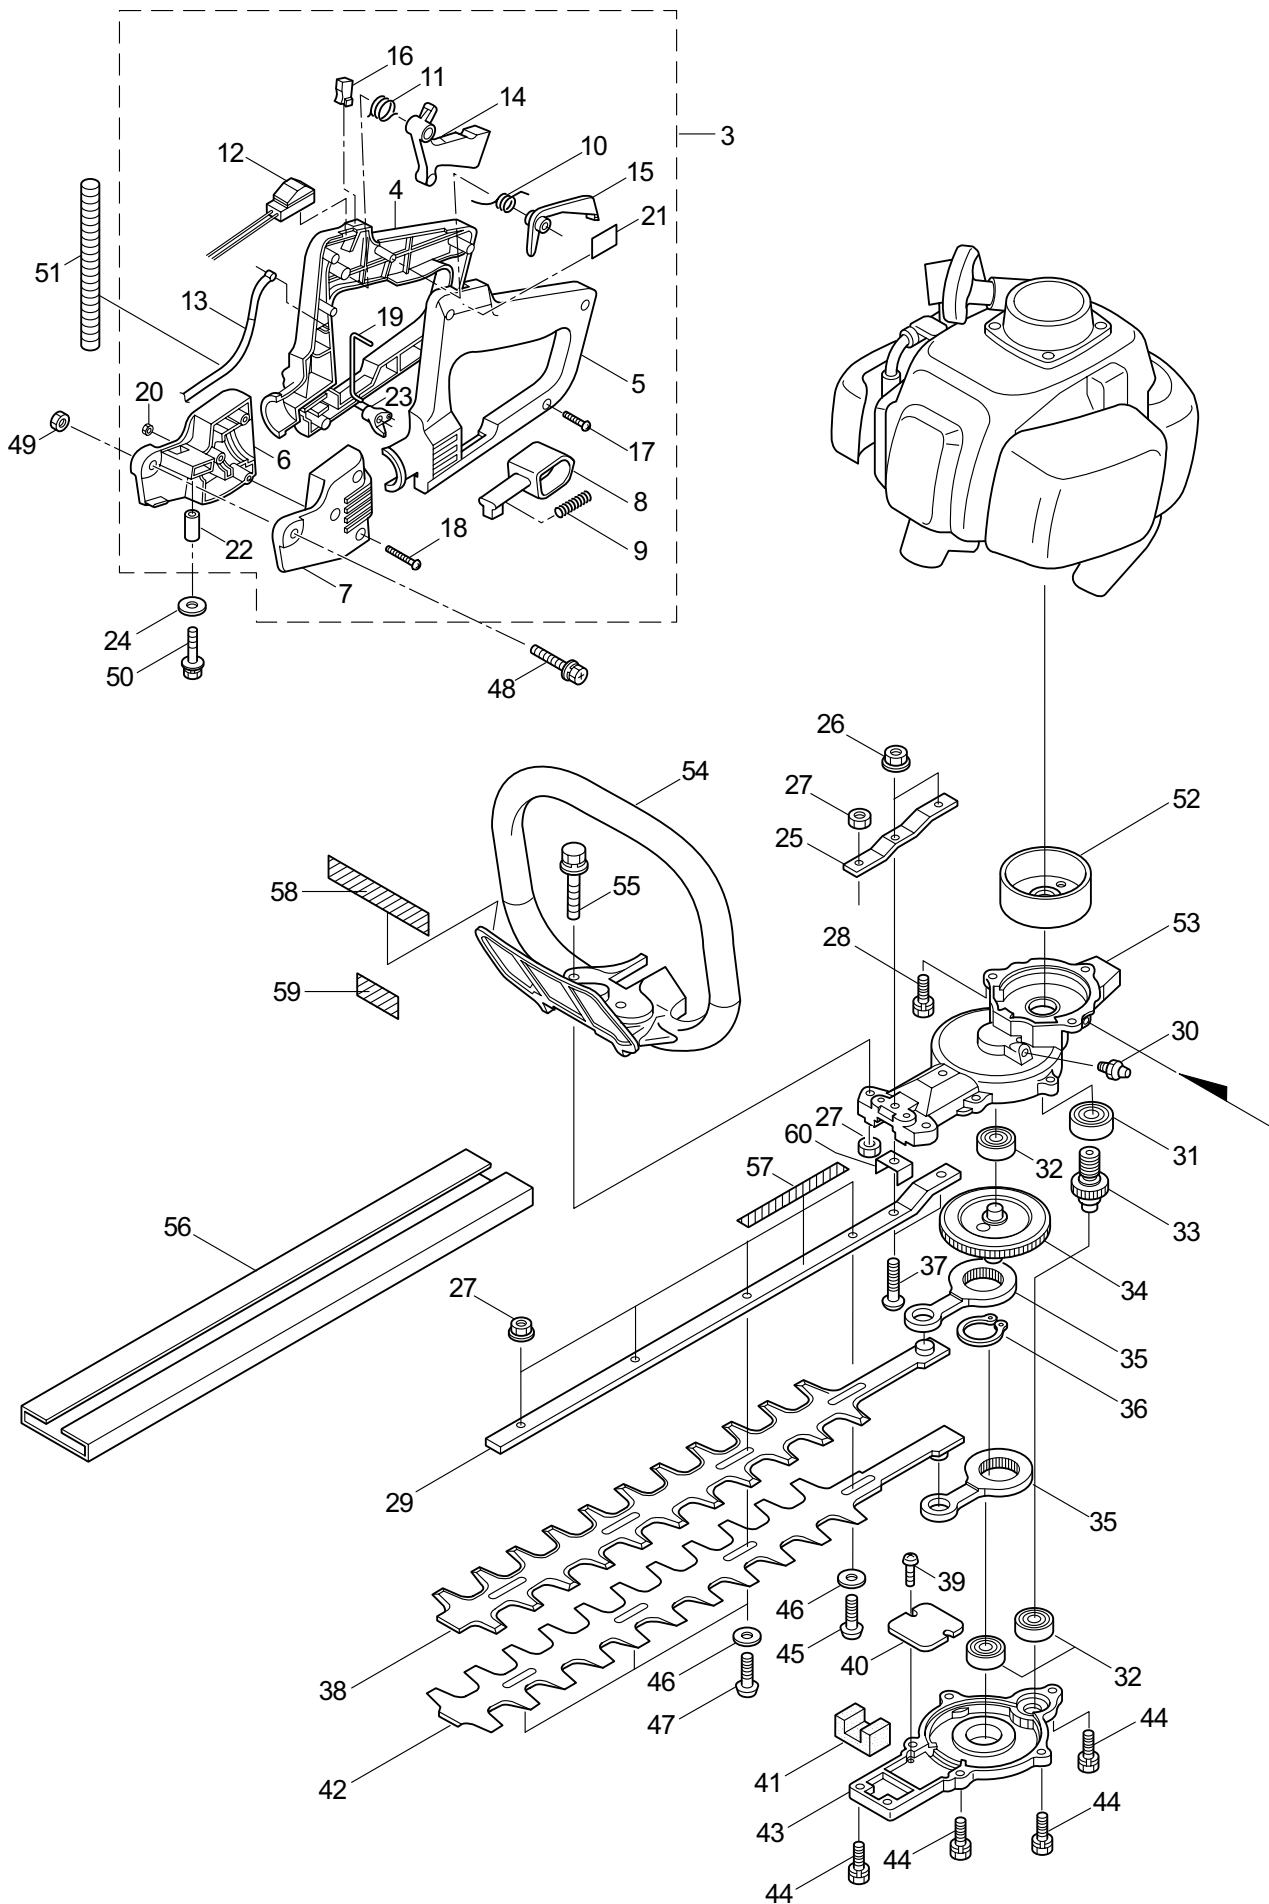

Maruyama. *E x t r a o r d i n a r y .*

1. HT2321DR-CA
MAIN BODY

Ref. No.	Part No.	Part Name	Q'ty	Remarks	
1-2	270613	Cutter Ass'y	1	Incl.4-23	
1-3	270884	Rear Handle Ass'y	1		
1-4	270468	Rear Handle (R)	1		
1-5	270469	Rear Handle (L)	1		
1-6	270397	Handle Stay (R)	1		
1-7	270398	Handle Stay (L)	1		
1-8	270470	Lock Lever	1		
1-9	270400	Spring	1		
1-10	270401	Spring	1		
1-11	270402	Spring	1		
1-12	270886	Switch,Stop	1		
1-13	270885	Cable Comp.	1		
1-14	270472	Lever	1		
1-15	270406	Stop Lever	1		
1-16	270618	Stopper	1		M4
1-17	270408	Screw	5		
1-18	271392	Screw	3		
1-19	270474	Rod	1		
1-20	997271	Nut	3		
1-21	270085	Label	1		
1-22	270424	Spacer	1		
1-23	270473	Lock Lever Stopper	1		
1-24	270843	Washer	1	25x6xt1.6	
1-25	270759	Reinforcing Plate	1		
1-26	997244	Flange Nut	2	M5	
1-27	991941	U-Nut	6	M6	
1-28	270030	Bolt	2	M6x20	
1-29	581912	Guide Plate	1		
1-30	991937	Grease Nipple	1	M6	
1-31	580767	Bearing	1	#6001 2RS	
1-32	270423	Bearing	3		
1-33	584666	Pinion	1		
1-34	591443	Crank Comp	1		
1-35	997282	Rod Ass'y	2		
1-36	580777	Snap Ring	1	#26	
1-37	991931	Screw	2	M5x20	
1-38	570687	Upper Blade	1		
1-39	991924	Screw	2	M3x5	
1-40	991919	Plate,Rod Slide	1		
1-41	270758	Felt	1		
1-42	570688	Lower Blade	1		
1-43	270756	Lower Case	1		
1-44	580791	Bolt	7	M5x16	
1-45	991912	Screw	1		

1. HT2321DR-CA
MAIN BODY

Ref. No.	Part No.	Part Name	Q'ty	Remarks
1-46	991913	Washer	4	
1-47	991914	Screw	3	
1-48	270420	Screw	1	
1-49	997253	Nut	1	M6
1-50	270120	Bolt	1	M6x40
1-51	270615	Tube	1	
1-52	270021	Drum	1	
1-53	270760	Upper Case	1	
1-54	582441	Front Handle	1	
1-55	270029	Bolt	2	M6x35
1-56	217677	Cover of Blade	1	
1-57	591450	Label	1	
1-58	591449	Label	1	
1-59	223925	Label	1	Grease up
1-60	270757	Plate	1	