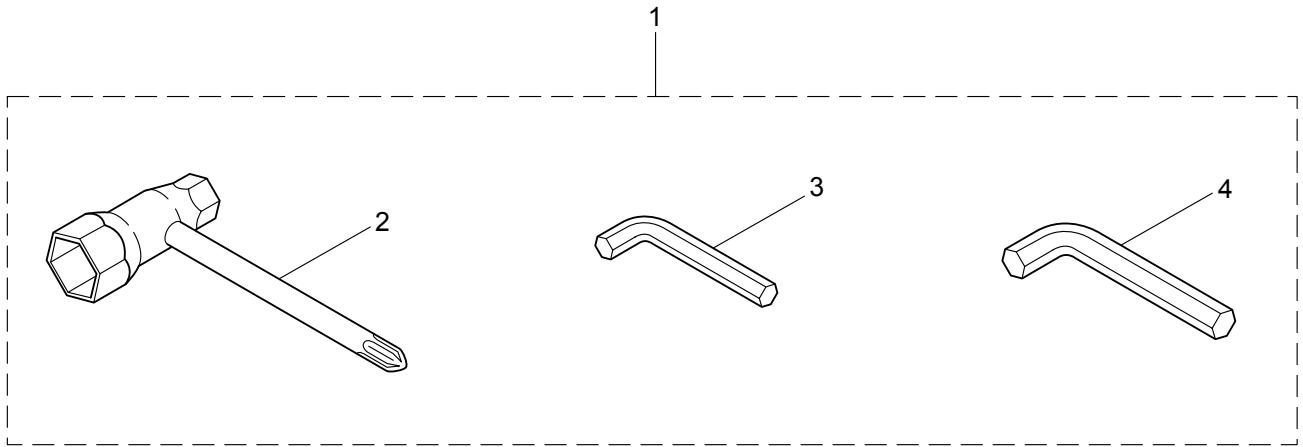

4. HT2321DR-CA
ACCESSORIES

Ref. No.	Part No.	Part Name	Q'ty	Remarks
4-1	264606	Tool Set	1	Incl.2-4
4-2	264607	Box Spanner	1	10x19x(+)
4-3	219431	Wrench	1	3mm
4-4	219432	Wrench	1	4mm
4-5	271360	Owner's Manual	1	HT2321-CA