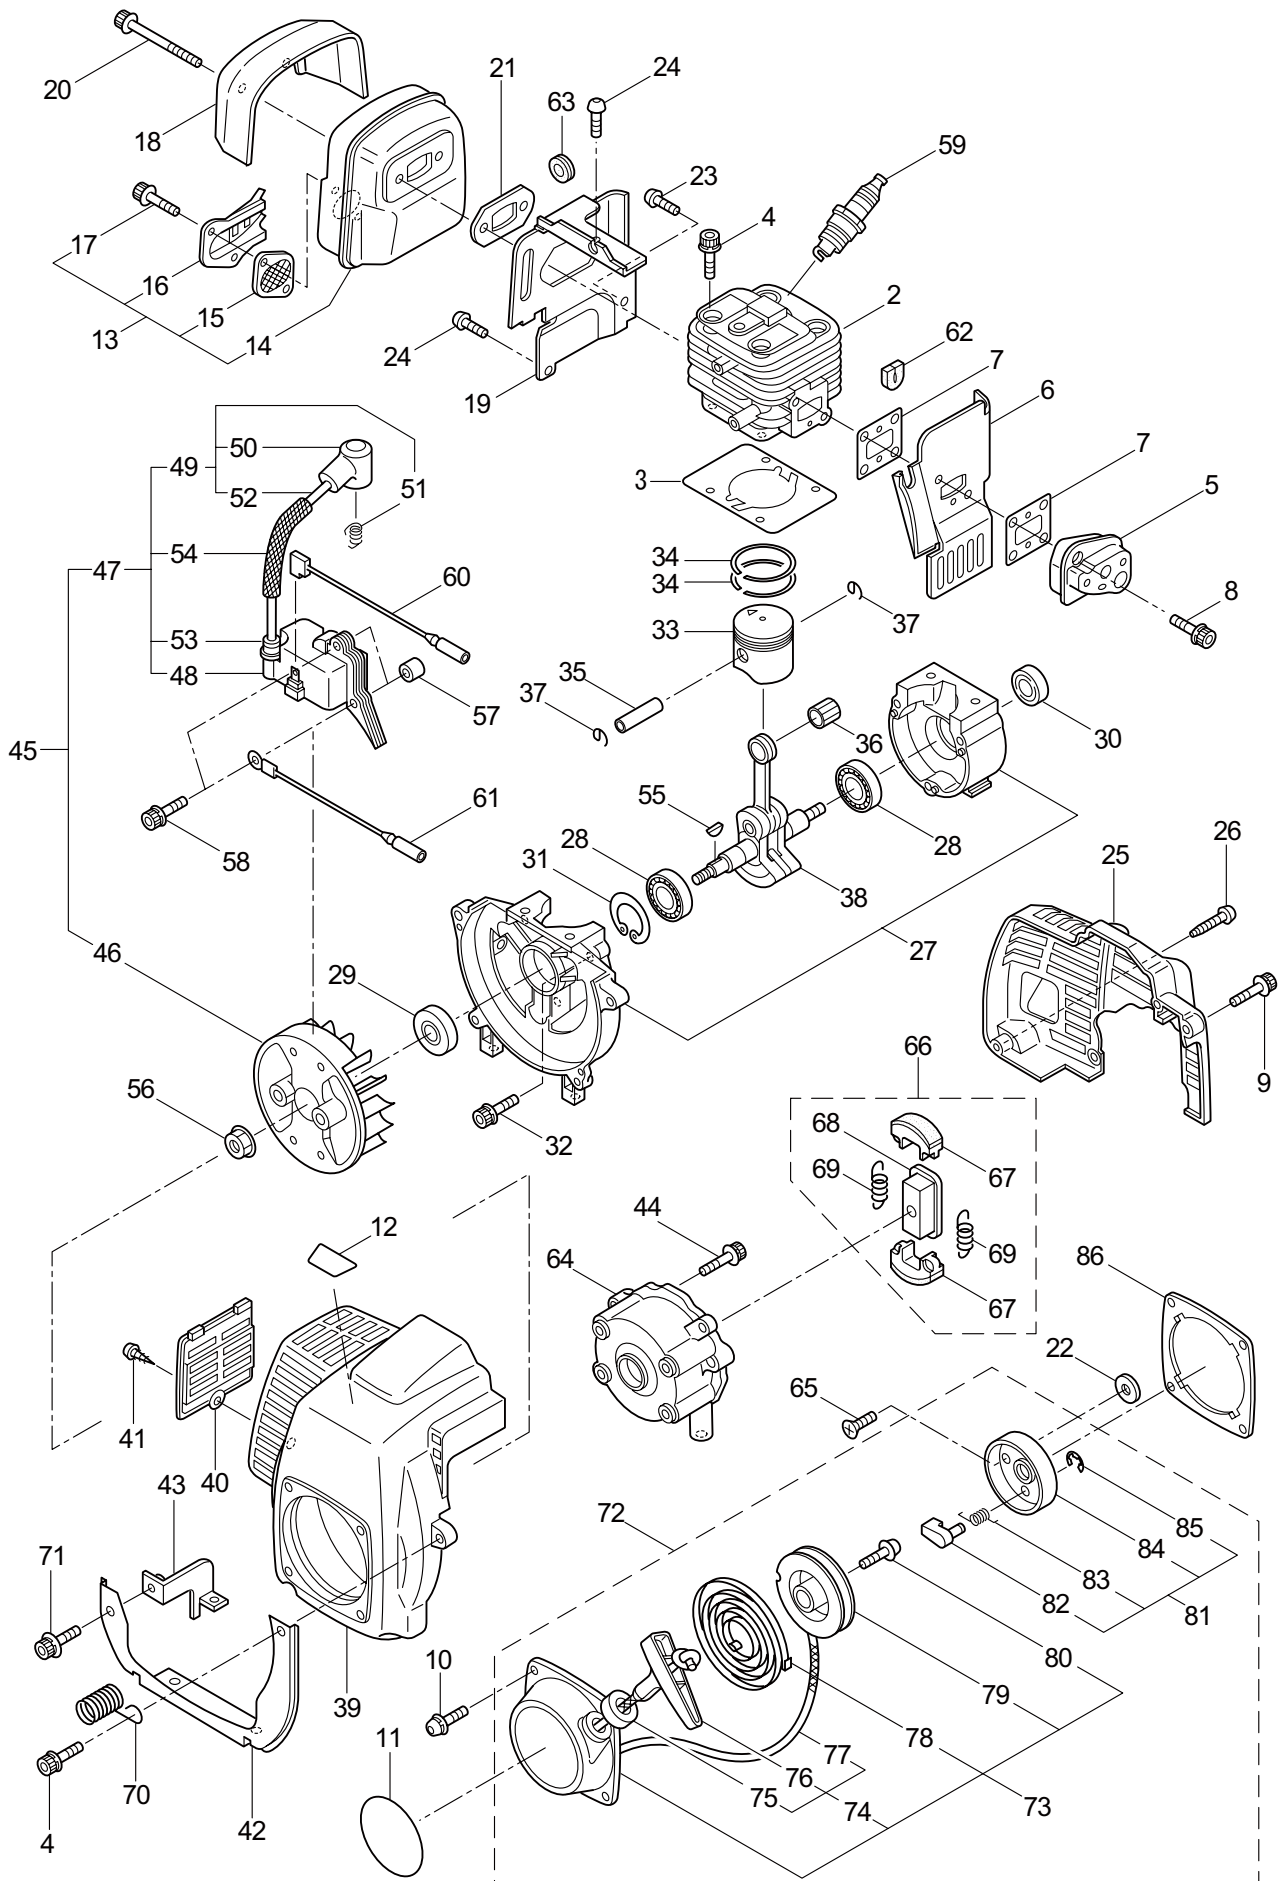

2.HT2321DR-CA
ENGINE

Ref. No.	Part No.	Part Name	Q'ty	Remarks
2-2	282165	Cylinder	1	
2-3	282339	Gasket	1	
2-4	261250	Cap Screw	8	M5x20
2-5	265802	Insulator	1	New gasket required
2-6	268014	Air Duct	1	
2-7	261171	Gasket	2	
2-8	265924	Cap Screw	2	M5x25
2-9	265107	Cap Screw	2	M4x10
2-10	264807	Cap Screw	4	M5x16
2-11	283817	Label	1	HT2321DR-CA
2-12	282558	Label	1	
2-13	268016	Muffler Ass'y	1	Incl.14-17
2-14	268017	Muffler	1	
2-15	267056	Spark Arrester	1	
2-16	268171	Muffler Tail	1	
2-17	265107	Cap Screw	2	M4x10
2-18	268461	Holder	1	
2-19	268020	Plate	1	
2-20	266402	Cap Screw	2	M5x55
2-21	268019	Gasket	1	
2-22	261189	Washer	2	6x16.5xt1.2
2-23	265107	Cap Screw	1	M4x10
2-24	268195	Cap Screw	2	M5x10
2-25	268580	Cylinder Cover	1	
2-26	266000	Tapping Screw	2	
2-27	268576	Crankcase	1	
2-28	280488	Bearing	2	PPL 6001
2-29	261492	Oil Seal	1	ISCD12287
2-30	261386	Oil Seal	1	ISCD12227
2-31	055185	Snap Ring	1	#28
2-32	261246	Cap Screw	3	M5x25
2-33	268032	Piston	1	
2-34	282177	Piston Ring	2	
2-35	261036	Piston Pin	1	
2-36	263957	Bearing, Needle	1	KTV81112EG01 B2
2-37	261576	Clip,Piston	2	
2-38	268585	Crankshaft/Conn.Rod Ass'y	1	
2-39	268474	Fan Cover	1	
2-40	268388	Cover	1	
2-41	268390	Tapping Screw	1	4x14
2-42	268590	Plate	1	
2-43	268591	Stay	1	
2-44	261607	Cap Screw	4	M5x16
2-45	268038	Magneto Ass'y	1	Incl.46-54