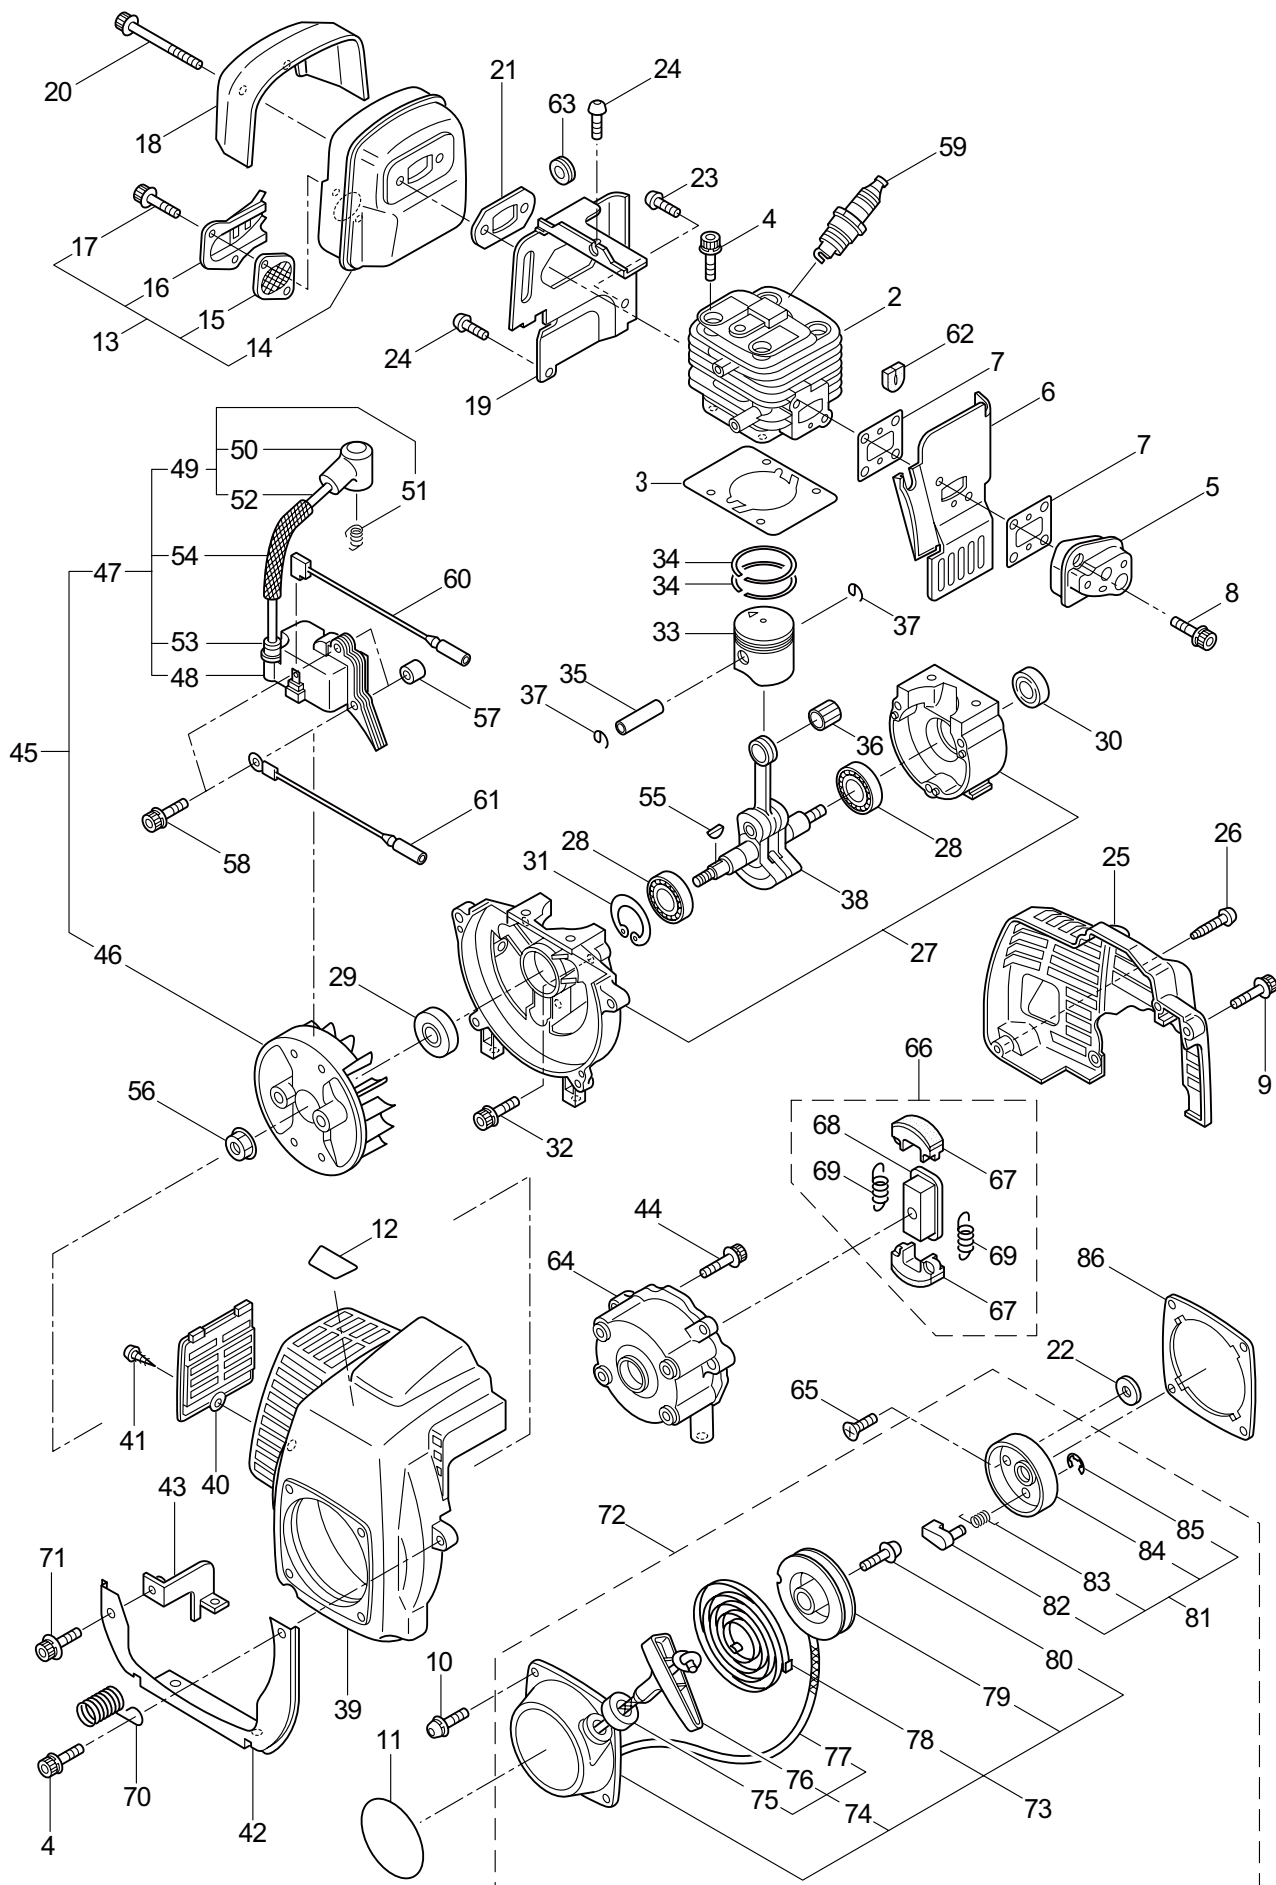

2. HT2321DR-CA ENGINE

Ref. No.	Part No.	Part Name	Q'ty	Remarks
2-46	268039	Rotor/Fan	1	
2-47	268041	Ignition Coil Ass'y	1	Incl.48-54
2-48	268040	Coil	1	
2-49	268042	Spark Plug Wire Ass'y	1	Incl.50-52
2-50	261074	Plug Boot	1	
2-51	261075	Connector	1	
2-52	268043	Spark Plug Wire	1	
2-53	261072	Cap	1	
2-54	268584	Insulator	1	140L
2-55	261076	Woodruff Key	1	3x10
2-56	261417	Nut,Rotor	1	M8
2-57	280381	Spacer	2	
2-58	261256	Cap Screw	2	M4x25
2-59	261200	Spark Plug	1	NGK BPM6Y
2-60	268932	Lead	1	
2-61	265269	Lead	1	
2-62	261202	Grommet	1	
2-63	268036	Grommet	1	
2-64	268581	Clutch Case	1	
2-65	264535	Screw	2	M6x20
2-66	280404	Clutch Ass'y	1	Incl.67-69
2-67	280568	Clutch Shoe	2	(2)required
2-68	280569	Clutch Boss	1	
2-69	280570	Spring	2	(2)required
2-70	268592	Clamp	1	
2-71	268940	Screw	1	M5x18
2-72	268668	Recoil Starter Ass'y	1	Incl.73-85
2-73	268669	Starter Ass'y	1	Incl.74-80
2-74	268813	Rope Ass'y	1	Incl.75-77
2-75	268670	Damper	1	
2-76	267219	Starter Grip	1	
2-77	281817	Starter Rope	1	
2-78	261622	Spiral Spring	1	
2-79	261621	Pulley	1	
2-80	262922	Screw	1	
2-81	264085	Starter Pawl Ass'y	1	Incl.82-85
2-82	261630	Pawl	1	
2-83	261631	Return Spring	1	
2-84	264086	Pawl Case	1	
2-85	020299	E-Ring	1	#4
2-86	268671	Plate	1