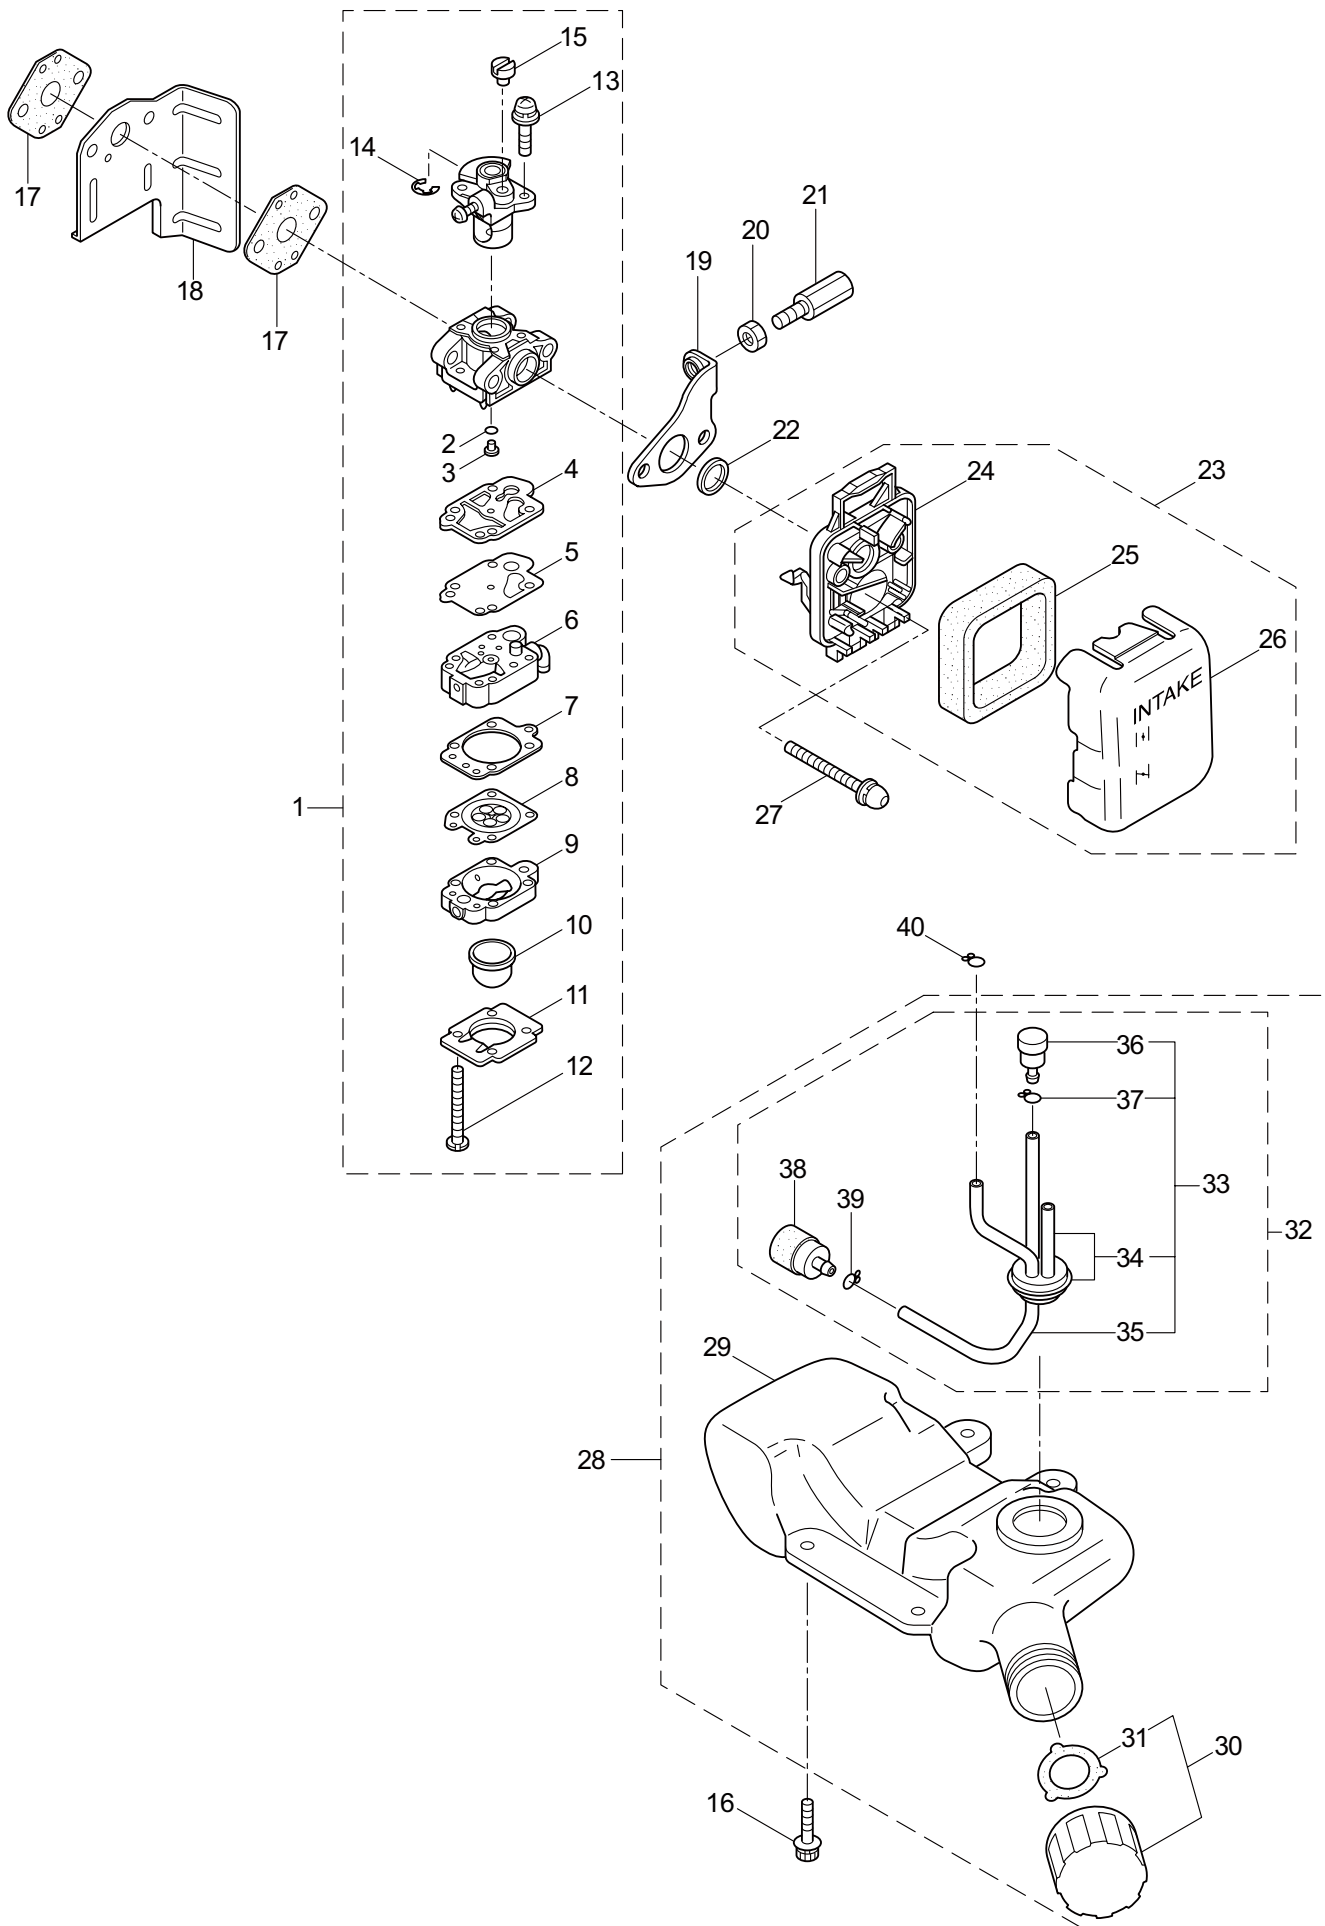

3. HT2321DR-CA
CARBURETOR, FUEL TANK

Ref. No.	Part No.	Part Name	Q'ty	Remarks
3-1	269056	Carburetor Ass'y	1	Incl.2-15
3-2	261871	O-Ring	1	
3-3	268953	Main Jet	1	#34.5
3-4	262995	Gasket	1	
3-5	262994	Diaphragm,Fuel Pump	1	
3-6	268499	Pump Body	1	
3-7	262993	Gasket	1	
3-8	268501	Diaphragm, Meterring	1	
3-9	262991	Purge Body	1	
3-10	261874	Primer Bulb	1	
3-11	262992	Cover Plate	1	
3-12	262996	Screw	4	
3-13	264682	Screw	2	
3-14	261876	E-Ring	1	
3-15	261658	Swivel	1	
3-16	268940	Screw	4	M5x18
3-17	261864	Gasket	2	
3-18	268951	Baffle Plate	1	
3-19	268535	Stay	1	
3-20	261878	Nut	1	
3-21	265410	Adapter	1	
3-22	268963	Gasket	1	19.4x14.8xt3.5
3-23	266420	Cleaner Ass'y	1	Incl.24-26
3-24	266433	Housing	1	
3-25	264695	Filter	1	
3-26	264709	Cover	1	
3-27	264016	Cap Screw	2	M5x60
3-28	283804	Fuel Tank Ass'y	1	Incl.29-39
3-29	283805	Fuel Tank	1	
3-30	261584	Fuel Tank Cap Ass'y	1	Incl.31
3-31	261105	Gasket	1	
3-32	268062	Fuel Pipe Pick-up Ass'y	1	Incl.33-39
3-33	268185	Fuel Pipe Ass'y	1	Incl.34-37
3-34	268497	Fuel Pipe & Grommet	1	
3-35	262649	Fuel Pipe	1	
3-36	261590	Breather	1	
3-37	261117	Clip	1	
3-38	264653	Filter Ass'y	1	
3-39	261117	Clip	1	
3-40	261117	Clip	1