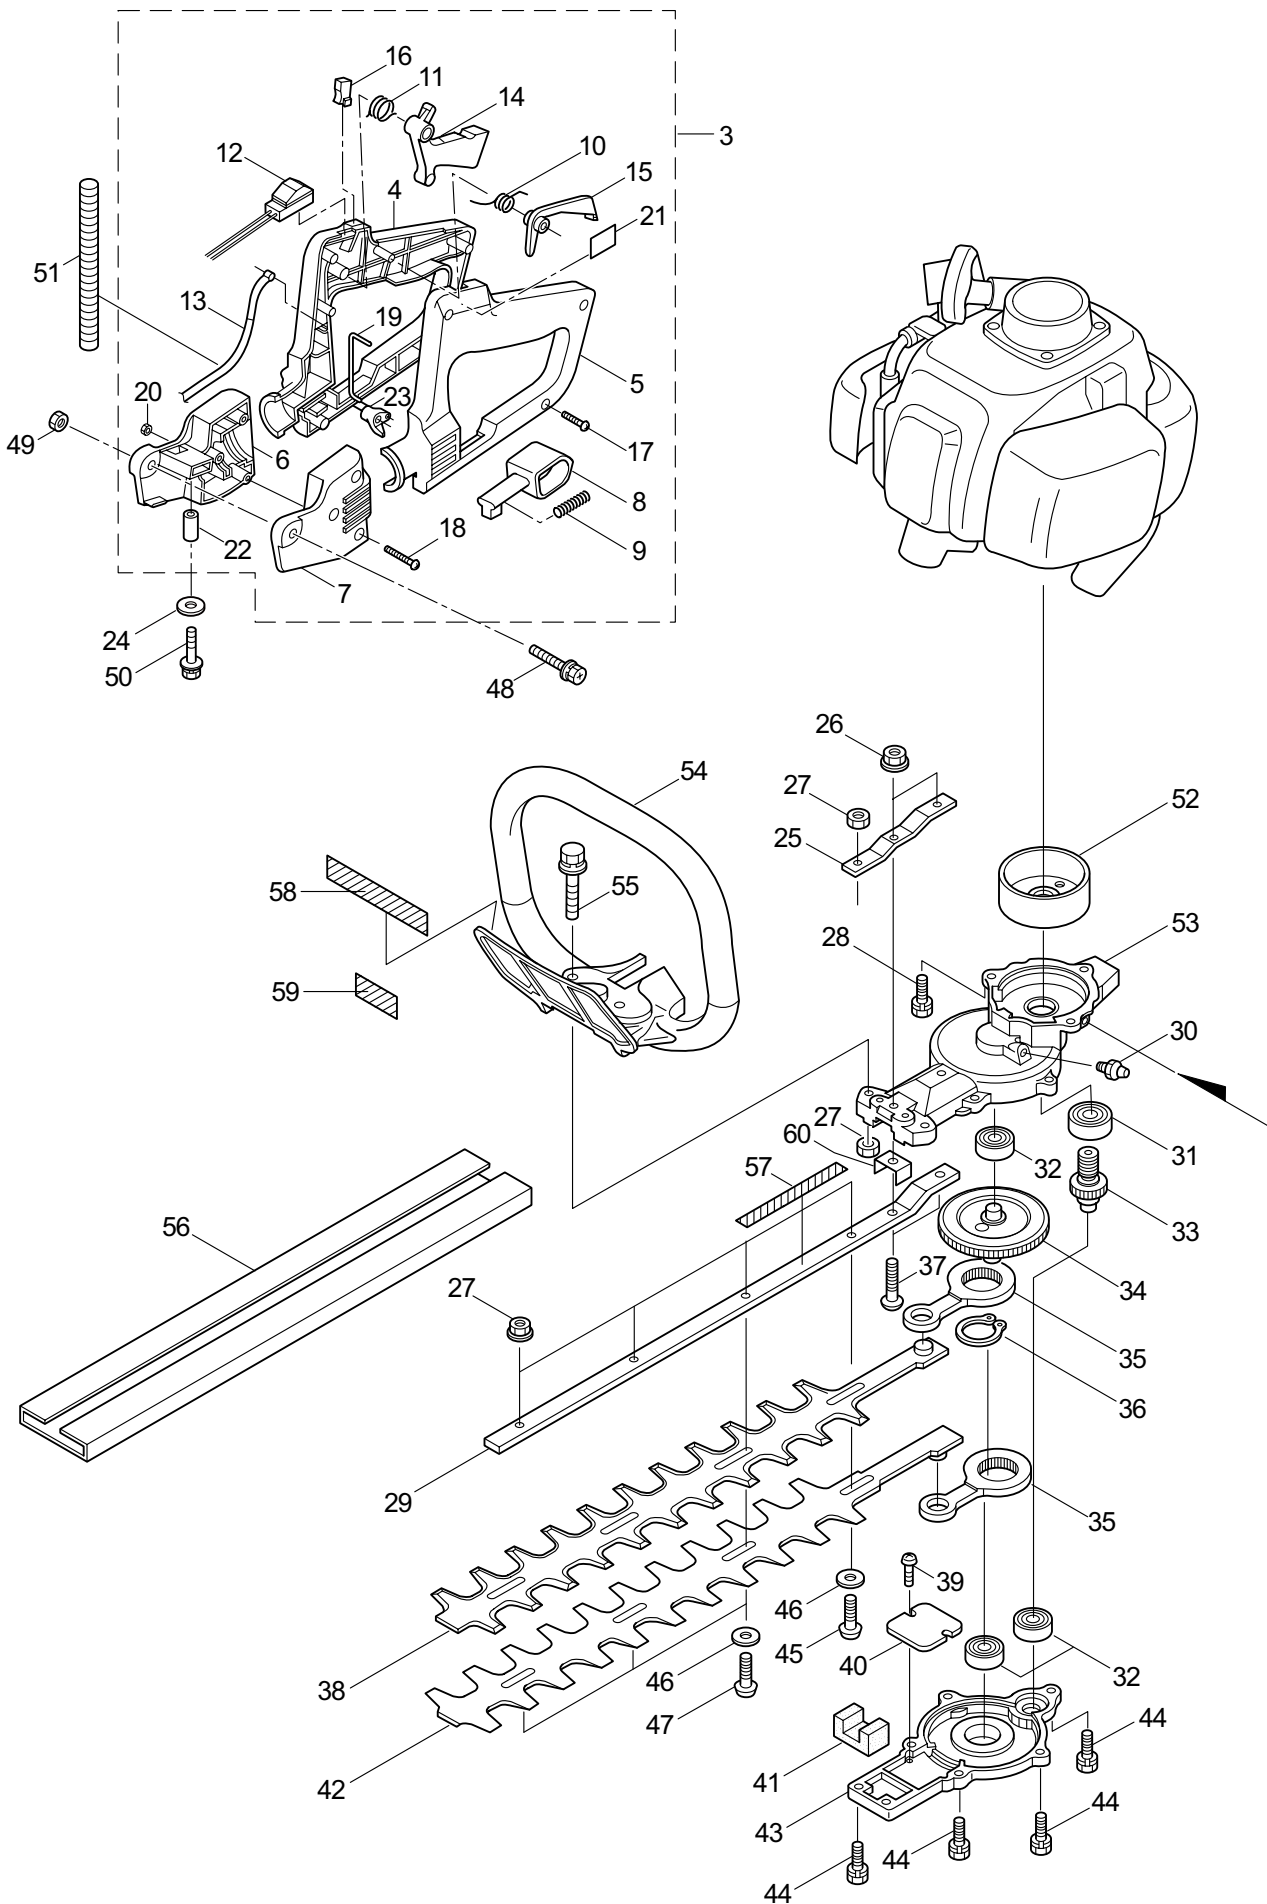

Maruyama. *E x t r a o r d i n a r y .*

1. HT2321DR-CA
MAIN BODY

Ref. No.	Part No.	Part Name	Q'ty	Remarks	
1-2	270613	Cutter Ass'y	1	Incl.4-23	
1-3	270884	Rear Handle Ass'y	1		
1-4	270468	Rear Handle (R)	1		
1-5	270469	Rear Handle (L)	1		
1-6	270397	Handle Stay (R)	1		
1-7	270398	Handle Stay (L)	1		
1-8	270470	Lock Lever	1		
1-9	270400	Spring	1		
1-10	270401	Spring	1		
1-11	270402	Spring	1		
1-12	270886	Switch,Stop	1		
1-13	270885	Cable Comp.	1		
1-14	270472	Lever	1		
1-15	270406	Stop Lever	1		
1-16	270618	Stopper	1		M4
1-17	270408	Screw	5		
1-18	271392	Screw	3		
1-19	270474	Rod	1		
1-20	997271	Nut	3		
1-21	270085	Label	1		
1-22	270424	Spacer	1		
1-23	270473	Lock Lever Stopper	1		
1-24	270843	Washer	1	25x6xt1.6	
1-25	270759	Reinforcing Plate	1		
1-26	997244	Flange Nut	2	M5	
1-27	991941	U-Nut	6	M6	
1-28	270030	Bolt	2	M6x20	
1-29	581912	Guide Plate	1		
1-30	991937	Grease Nipple	1	M6	
1-31	580767	Bearing	1	#6001 2RS	
1-32	270423	Bearing	3		
1-33	584666	Pinion	1		
1-34	591443	Crank Comp	1		
1-35	997282	Rod Ass'y	2		
1-36	580777	Snap Ring	1	#26	
1-37	991931	Screw	2	M5x20	
1-38	570687	Upper Blade	1		
1-39	991924	Screw	2	M3x5	
1-40	991919	Plate,Rod Slide	1		
1-41	270758	Felt	1		
1-42	570688	Lower Blade	1		
1-43	270756	Lower Case	1		
1-44	580791	Bolt	7	M5x16	
1-45	991912	Screw	1		

1. HT2321DR-CA
MAIN BODY

Ref. No.	Part No.	Part Name	Q'ty	Remarks
1-46	991913	Washer	4	
1-47	991914	Screw	3	
1-48	270420	Screw	1	
1-49	997253	Nut	1	M6
1-50	270120	Bolt	1	M6x40
1-51	270615	Tube	1	
1-52	270021	Drum	1	
1-53	270760	Upper Case	1	
1-54	582441	Front Handle	1	
1-55	270029	Bolt	2	M6x35
1-56	217677	Cover of Blade	1	
1-57	591450	Label	1	
1-58	591449	Label	1	
1-59	223925	Label	1	Grease up
1-60	270757	Plate	1	