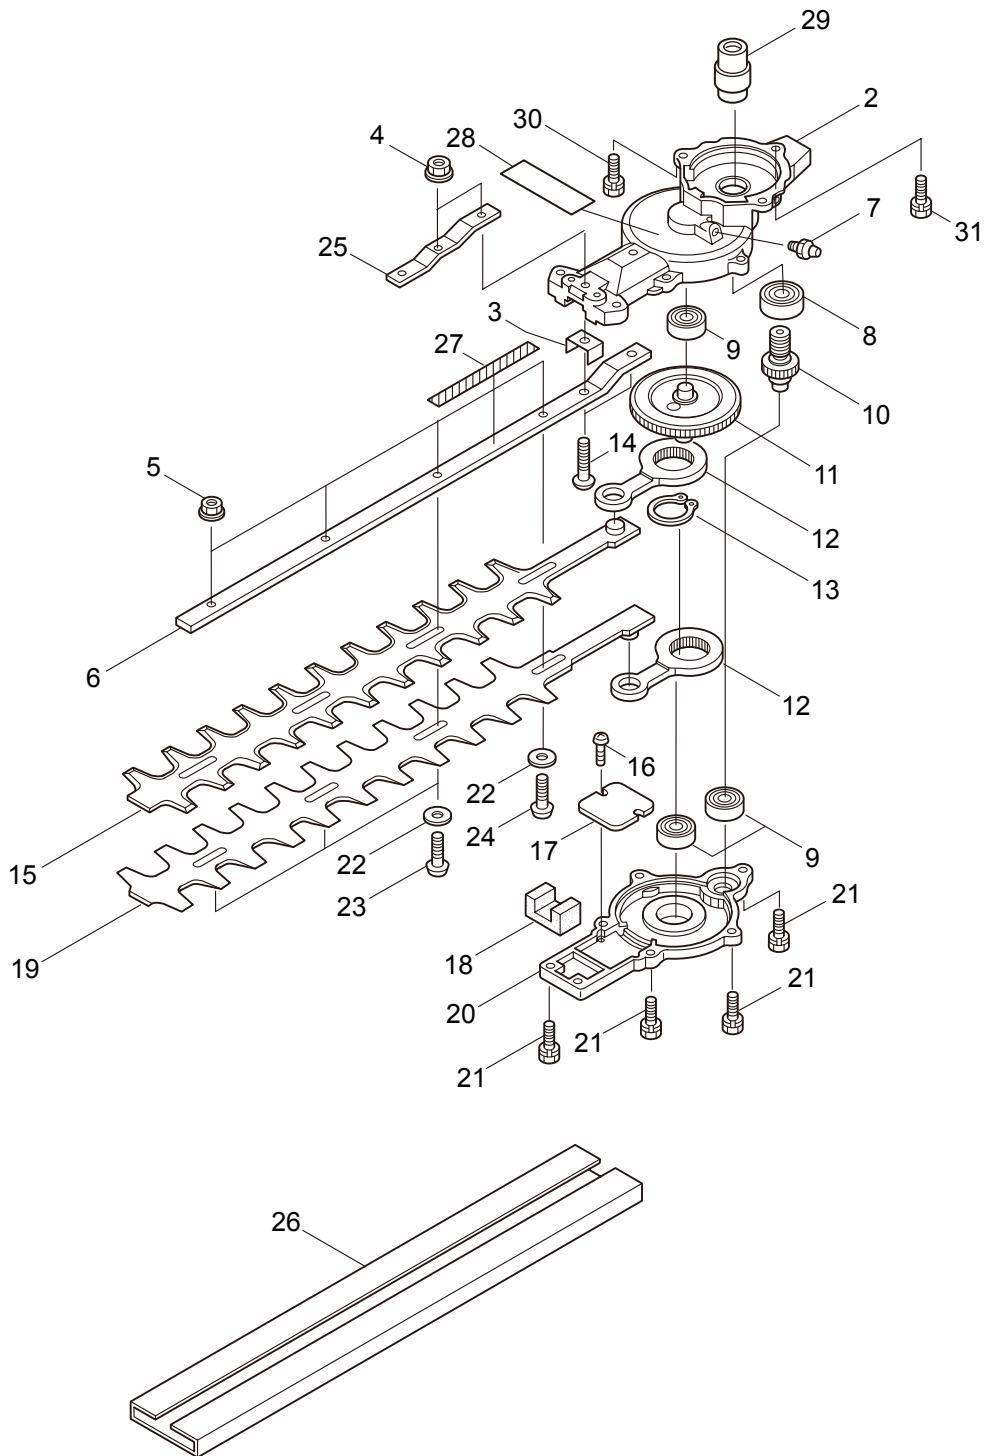

EHT2321D-CA
EXTENDED REACH
HEDGE TRIMMER
PART #522847 10/2009

Maruyama. *E x t r a o r d i n a r y .*

1. EHT2321D-CA
BLADE

Ref. No.	Part No.	Part Name	Q'ty	Remarks
1-2	270760	Upper Case	1	
1-3	270757	Plate	1	
1-4	997244	Flange Nut	2	M5
1-5	991941	U-Nut	4	M6
1-6	581912	Guide Plate	1	
1-7	991937	Grease Nipple	1	M6
1-8	580767	Bearing	1	#6001 2RS
1-9	270423	Bearing	3	
1-10	584666	Pinion	1	
1-11	591443	Crank Comp	1	
1-12	271466	Rod	2	
1-13	580777	Snap Ring	1	#26
1-14	991931	Screw	2	M5x20
1-15	570687	Upper Blade	1	
1-16	991924	Screw	2	M3x5
1-17	991919	Plate,Rod Slide	1	
1-18	270758	Felt	1	
1-19	570688	Lower Blade	1	
1-20	270756	Lower Case	1	
1-21	580791	Bolt	7	M5x16
1-22	991913	Washer	4	
1-23	991914	Screw	3	
1-24	991912	Screw	1	
1-25	270759	Reinforcing Plate	1	
1-26	217677	Cover of Blade	1	
1-27	591450	Label	1	
1-28	223925	Label	1	Grease up
1-29	217663	Joint	1	
1-30	092552	Bolt	2	M6x20
1-31	092555	Bolt	1	M6x30