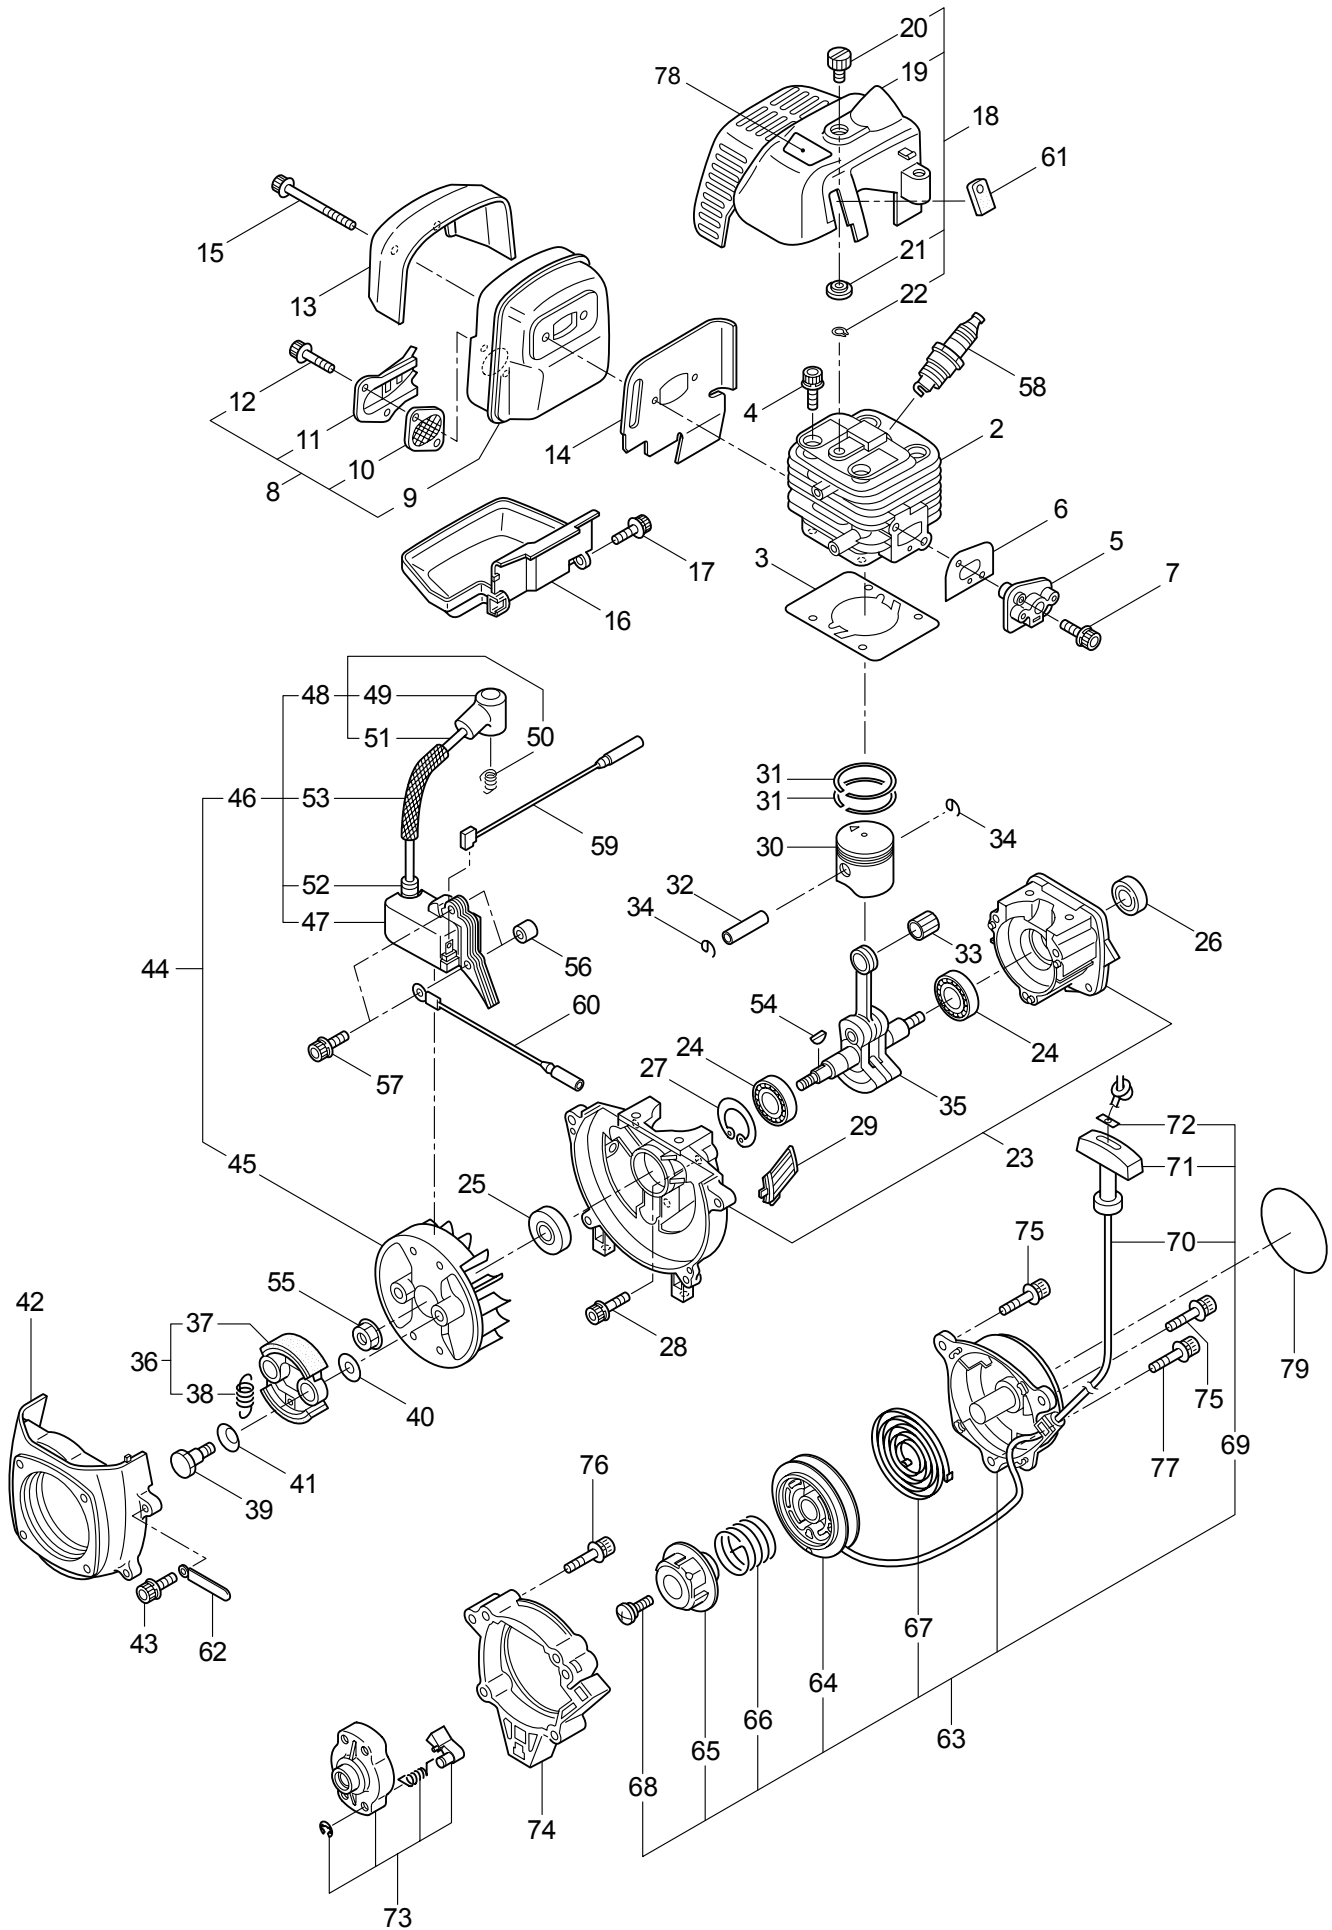

3. EHT2321D-CA ENGINE

Ref. No.	Part No.	Part Name	Q'ty	Remarks
3-2	282165	Cylinder	1	
3-3	282339	Gasket	1	
3-4	261250	Cap Screw	4	M5x20
3-5	269144	Insulator	1	New gasket required
3-6	267049	Gasket	1	
3-7	265924	Cap Screw	2	M5x25
3-8	282208	Muffler Ass'y	1	Incl.9-12
3-9	282209	Muffler Comp.	1	
3-10	267056	Spark Arrester	1	
3-11	268171	Muffler Tail	1	
3-12	265107	Cap Screw	2	M4x10
3-13	268461	Holder	1	
3-14	281440	Gasket	1	
3-15	266402	Cap Screw	2	M5x55
3-16	281446	Under Cover	1	
3-17	267191	Cap Screw	1	M5x16
3-18	281716	Top Cover Ass'y	1	Incl.19-22
3-19	281444	Top Cover	1	
3-20	261018	Knob	1	
3-21	261020	Spacer	1	
3-22	261734	Snap Ring	1	#5
3-23	268026	Crankcase	1	
3-24	280488	Bearing	2	PPL 6001
3-25	261492	Oil Seal	1	ISCD12287
3-26	261386	Oil Seal	1	ISCD12227
3-27	055185	Snap Ring	1	#28
3-28	261612	Cap Screw	3	M5x30
3-29	281442	Screen	1	
3-30	268032	Piston	1	
3-31	282177	Piston Ring	2	
3-32	261036	Piston Pin	1	
3-33	263957	Bearing, Needle	1	KTV81112EG01 B2
3-34	261576	Clip,Piston	2	
3-35	268187	Crankshaft/Conn.Rod Ass'y	1	
3-36	267327	Clutch Ass'y	1	Incl.37,38
3-37	267342	Clutch Shoe	2	(2)required
3-38	267345	Spring,Clutch	1	
3-39	264505	Bolt	2	
3-40	261189	Washer	2	6x16.5xt1.2
3-41	261777	Wave Washer	2	
3-42	281443	Fan Cover	1	
3-43	261250	Cap Screw	4	M5x20
3-44	281704	Magneto Ass'y	1	Incl.45-53
3-45	268039	Rotor/Fan	1