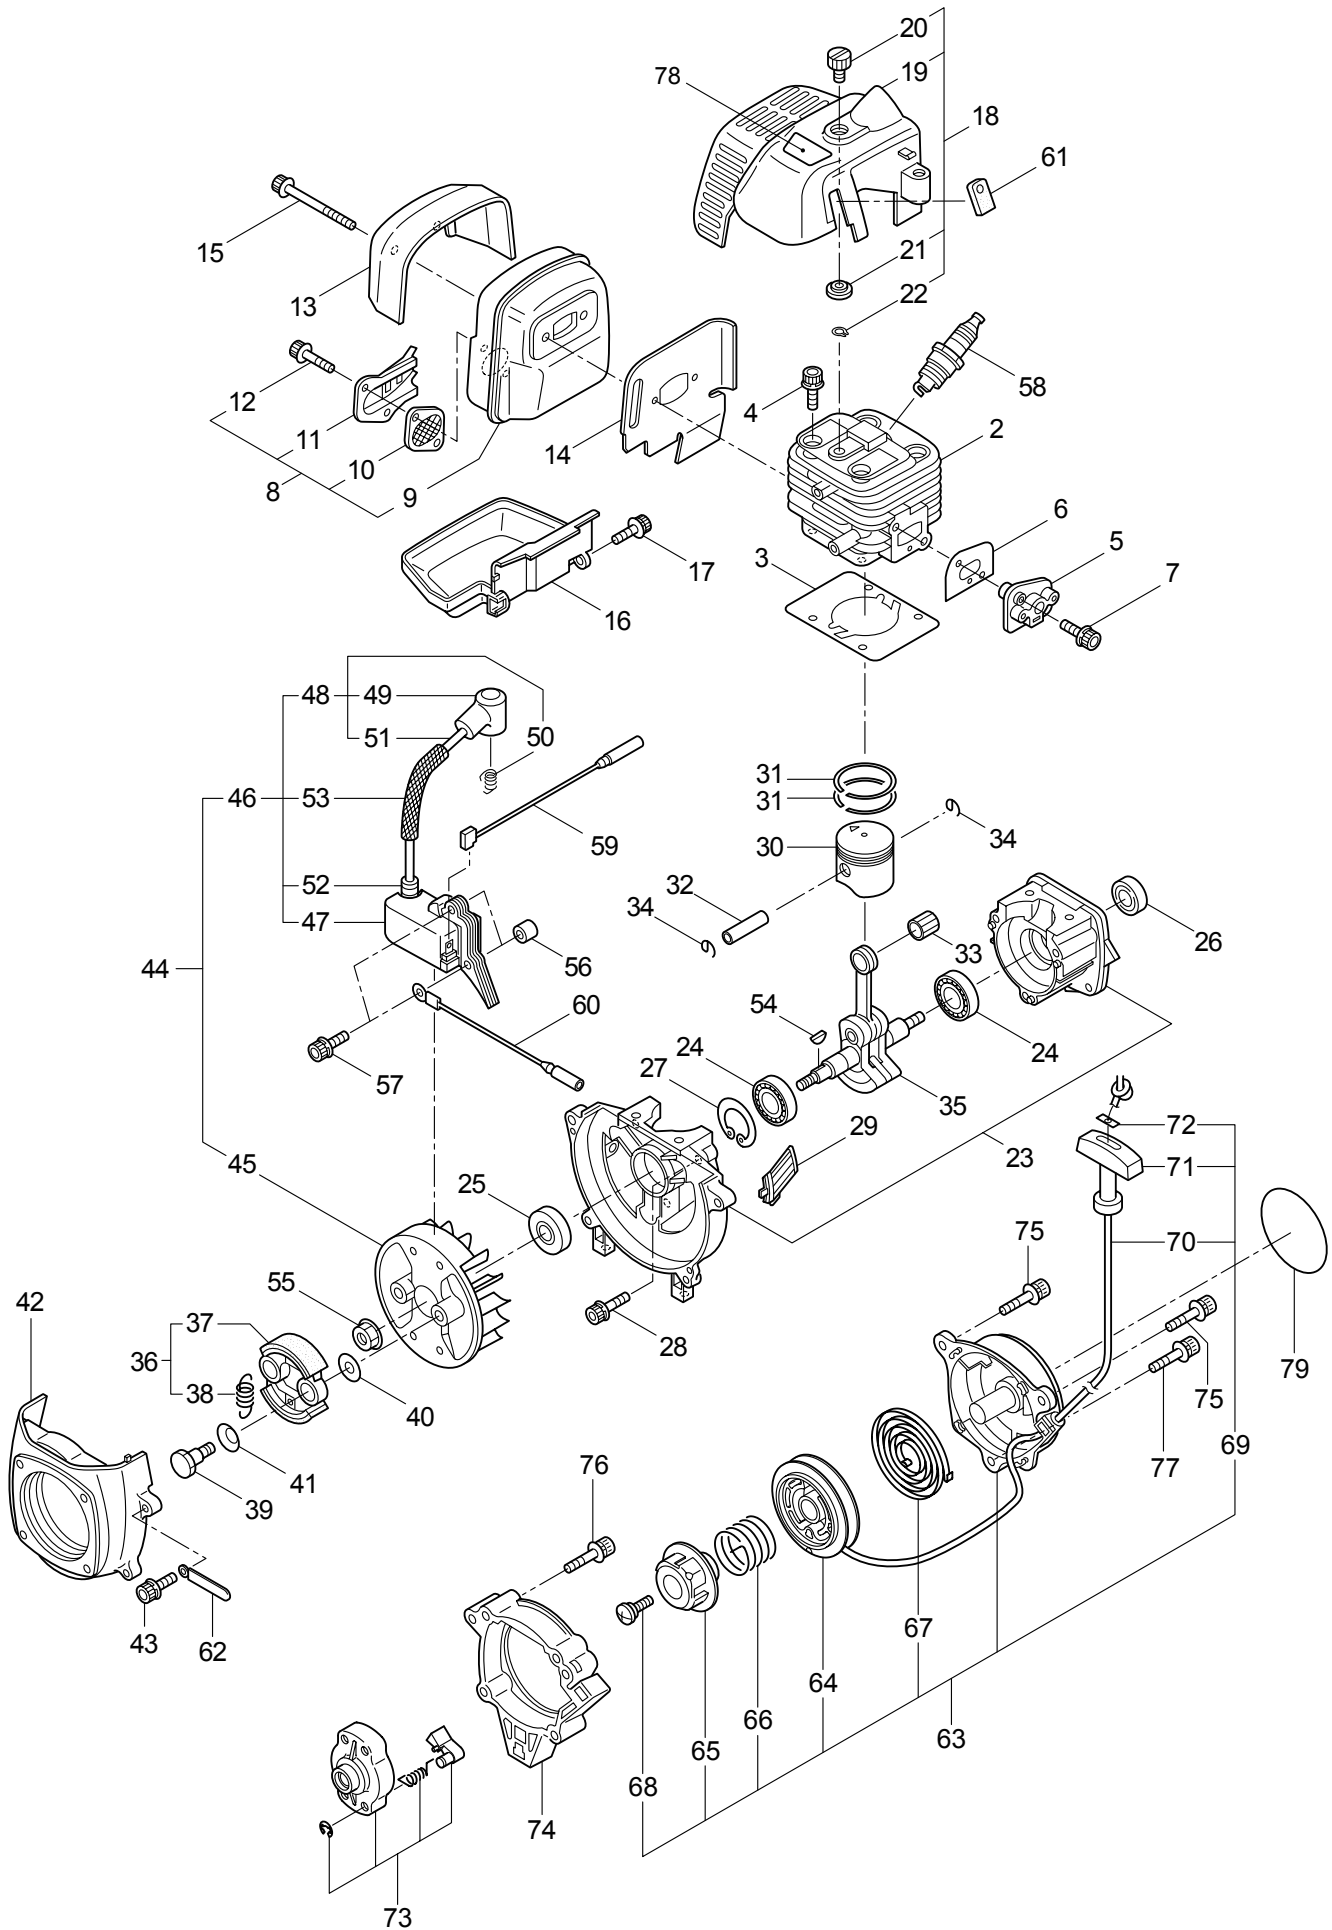

3. EHT2321D-CA ENGINE

Ref. No.	Part No.	Part Name	Q'ty	Remarks
3-46	281705	Ignition Coil Ass'y	1	Incl.47-53
3-47	281706	Coil	1	
3-48	281707	Spark Plug Wire Ass'y	1	Incl.49-51
3-49	261074	Plug Boot	1	
3-50	261075	Connector	1	
3-51	281709	Spark Plug Wire	1	
3-52	261072	Cap	1	
3-53	268584	Insulator	1	140L
3-54	261076	Woodruff Key	1	3x10
3-55	261417	Nut,Rotor	1	M8
3-56	280381	Spacer	2	
3-57	261256	Cap Screw	2	M4x25
3-58	261200	Spark Plug	1	NGK BPM6Y
3-59	263804	Wire,Coil Ground	1	
3-60	268044	Lead	1	
3-61	269189	Grommet	1	
3-62	264588	Clamp	1	
3-63	283477	Recoil Ass'y	1	Incl.64-72
3-64	283504	Reel	1	
3-65	283505	Cam Plate	1	
3-66	283506	Spring	1	
3-67	280931	Spiral Spring	1	
3-68	267213	Screw	1	
3-69	283578	Starter Rope Ass'y	1	Incl.70-72
3-70	283579	Starter Rope	1	
3-71	261725	Starter Grip	1	
3-72	283511	Rope Stopper	1	
3-73	283575	Starter Pawl Ass'y	1	
3-74	284698	Adapter Ass'y	1	
3-75	283391	Cap Screw	2	M4x20
3-76	265726	Cap Screw	4	M4x16
3-77	282096	Cap Screw	1	M4x16
3-78	282558	Label	1	
3-79	286257	Label	1	CER230EHT