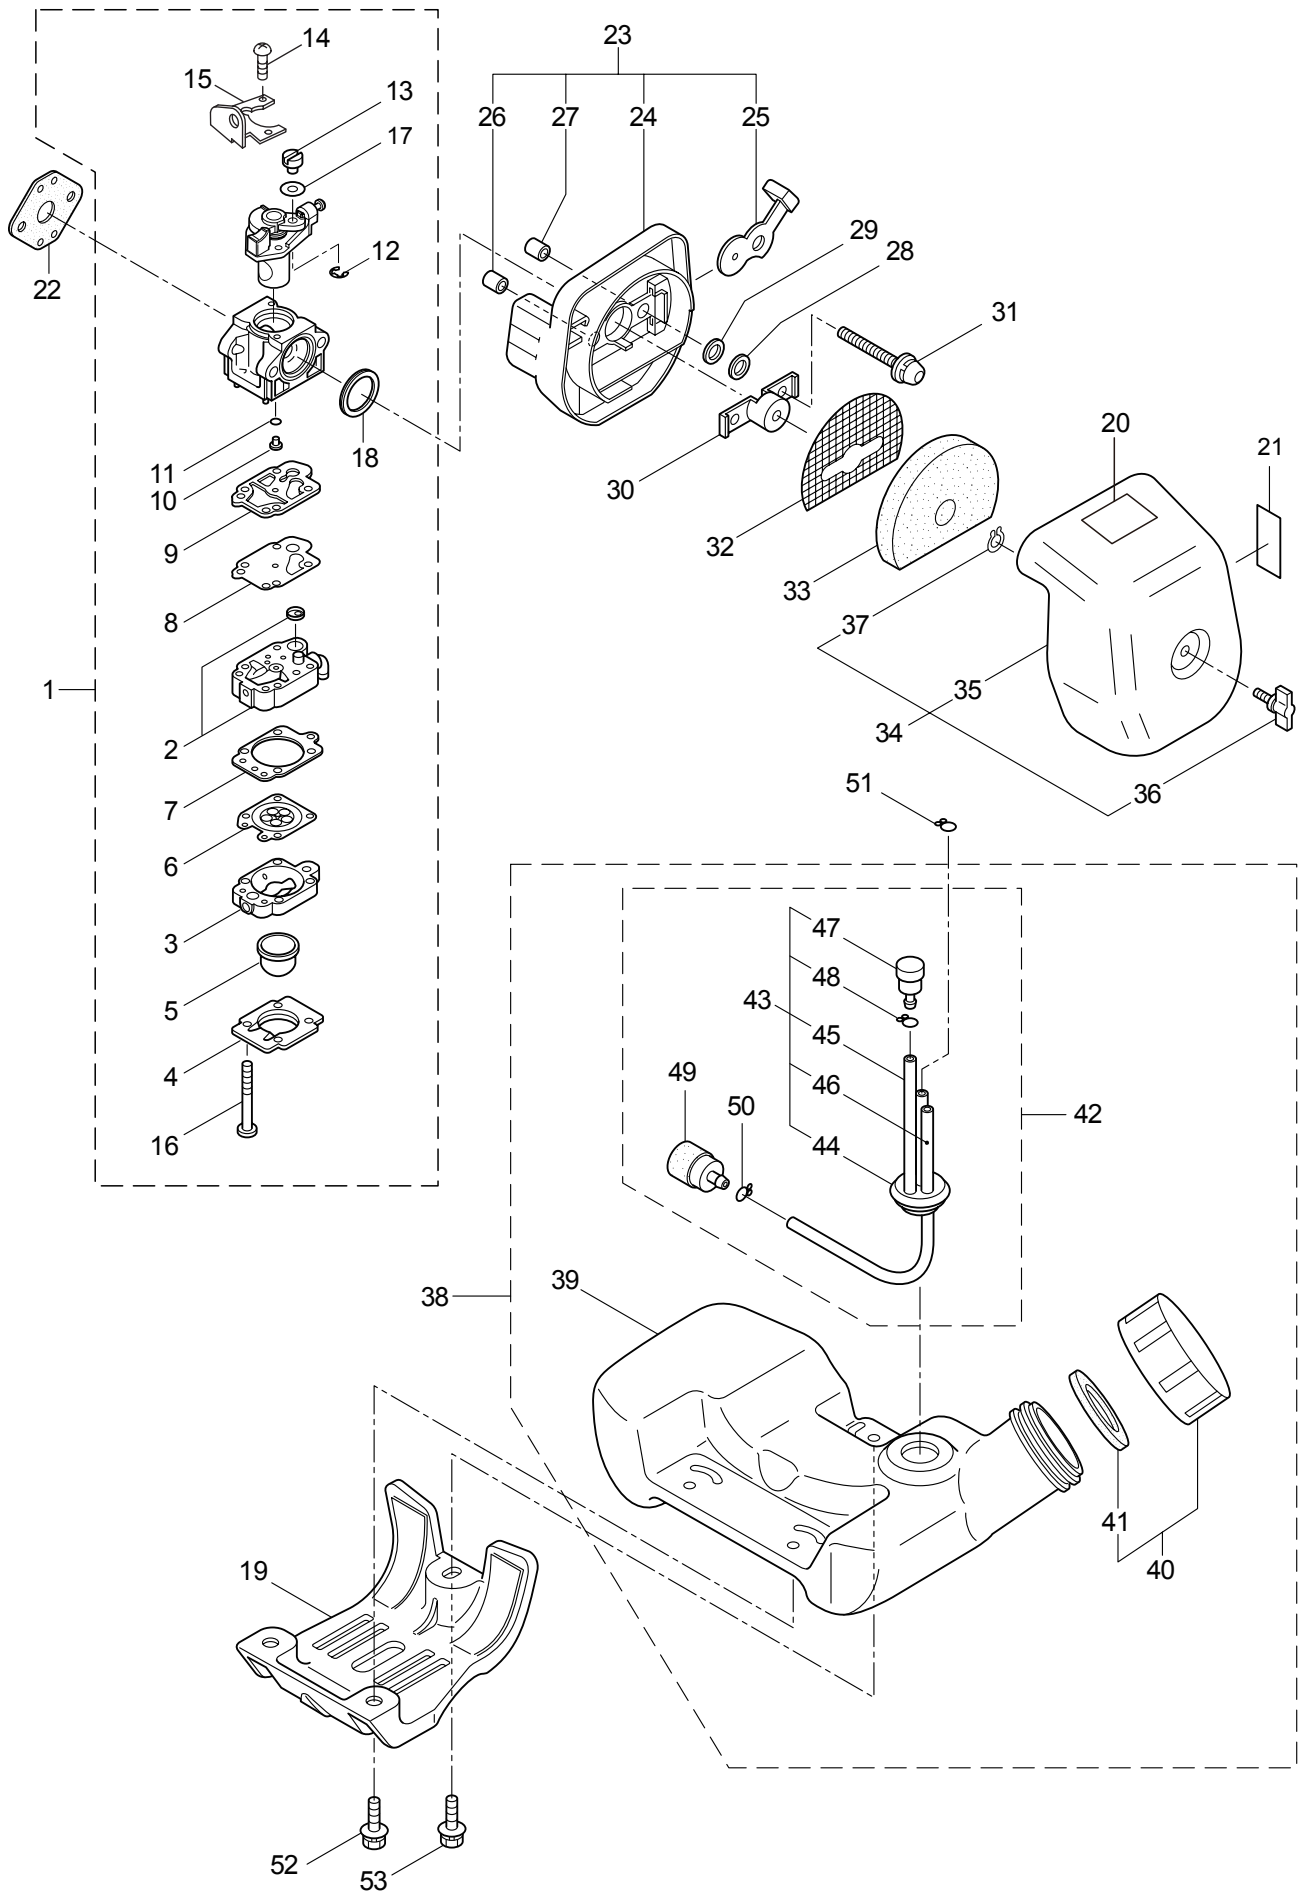

4. EHT2321D-CA
CARBURETOR, FUEL TANK

Ref. No.	Part No.	Part Name	Q'ty	Remarks
4-1	286253	Carburetor Ass'y	1	Incl.2-18 New gasket required
4-2	264155	Pump Body	1	
4-3	262991	Purge Body	1	
4-4	262992	Cover Plate	1	
4-5	261874	Primer Bulb	1	
4-6	283905	Diaphragm, Meterring	1	
4-7	262993	Gasket	1	
4-8	262994	Diaphragm,Fuel Pump	1	
4-9	282576	Gasket	1	
4-10	268574	Main Jet	1	
4-11	261871	O-Ring	1	
4-12	261876	E-Ring	1	
4-13	261658	Swivel	1	
4-14	261875	Screw	2	
4-15	264677	Bracket	1	
4-16	262996	Screw	4	
4-17	264678	Washer	1	
4-18	261657	Packing	1	
4-19	281447	Stand	1	
4-20	285188	Label	1	
4-21	261352	Label	1	Choke
4-22	261864	Gasket	1	
4-23	268055	Air Filter Case Ass'y	1	Incl.24-27
4-24	268056	Air Filter Case	1	
4-25	268057	Valve	1	
4-26	268157	Sleeve	1	5.5x7.1x6L
4-27	268412	Sleeve	1	5.5x7.1x6.6L
4-28	263345	Packing	1	7.2x11xt1.3
4-29	263942	Washer	1	7.2x12xt0.15
4-30	263815	Stay	1	
4-31	264016	Cap Screw	2	M5x60
4-32	265026	Screen	1	
4-33	265027	Foam Element	1	
4-34	268058	Air Filter Cover Ass'y	1	Incl.35-37
4-35	268059	Air Filter Cover	1	
4-36	281438	Knob	1	
4-37	261734	Snap Ring	1	#5
4-38	285690	Fuel Tank Ass'y	1	Incl.39-50
4-39	285048	Fuel Tank	1	
4-40	281565	Fuel Tank Cap Ass'y	1	Incl.41
4-41	269377	Gasket	1	
4-42	282334	Fuel Pipe Pick-up Ass'y	1	Incl.43-50
4-43	282335	Fuel Pipe Ass'y	1	Incl.44-48
4-44	268065	Grommet	1	
4-45	282337	Return Pipe	1