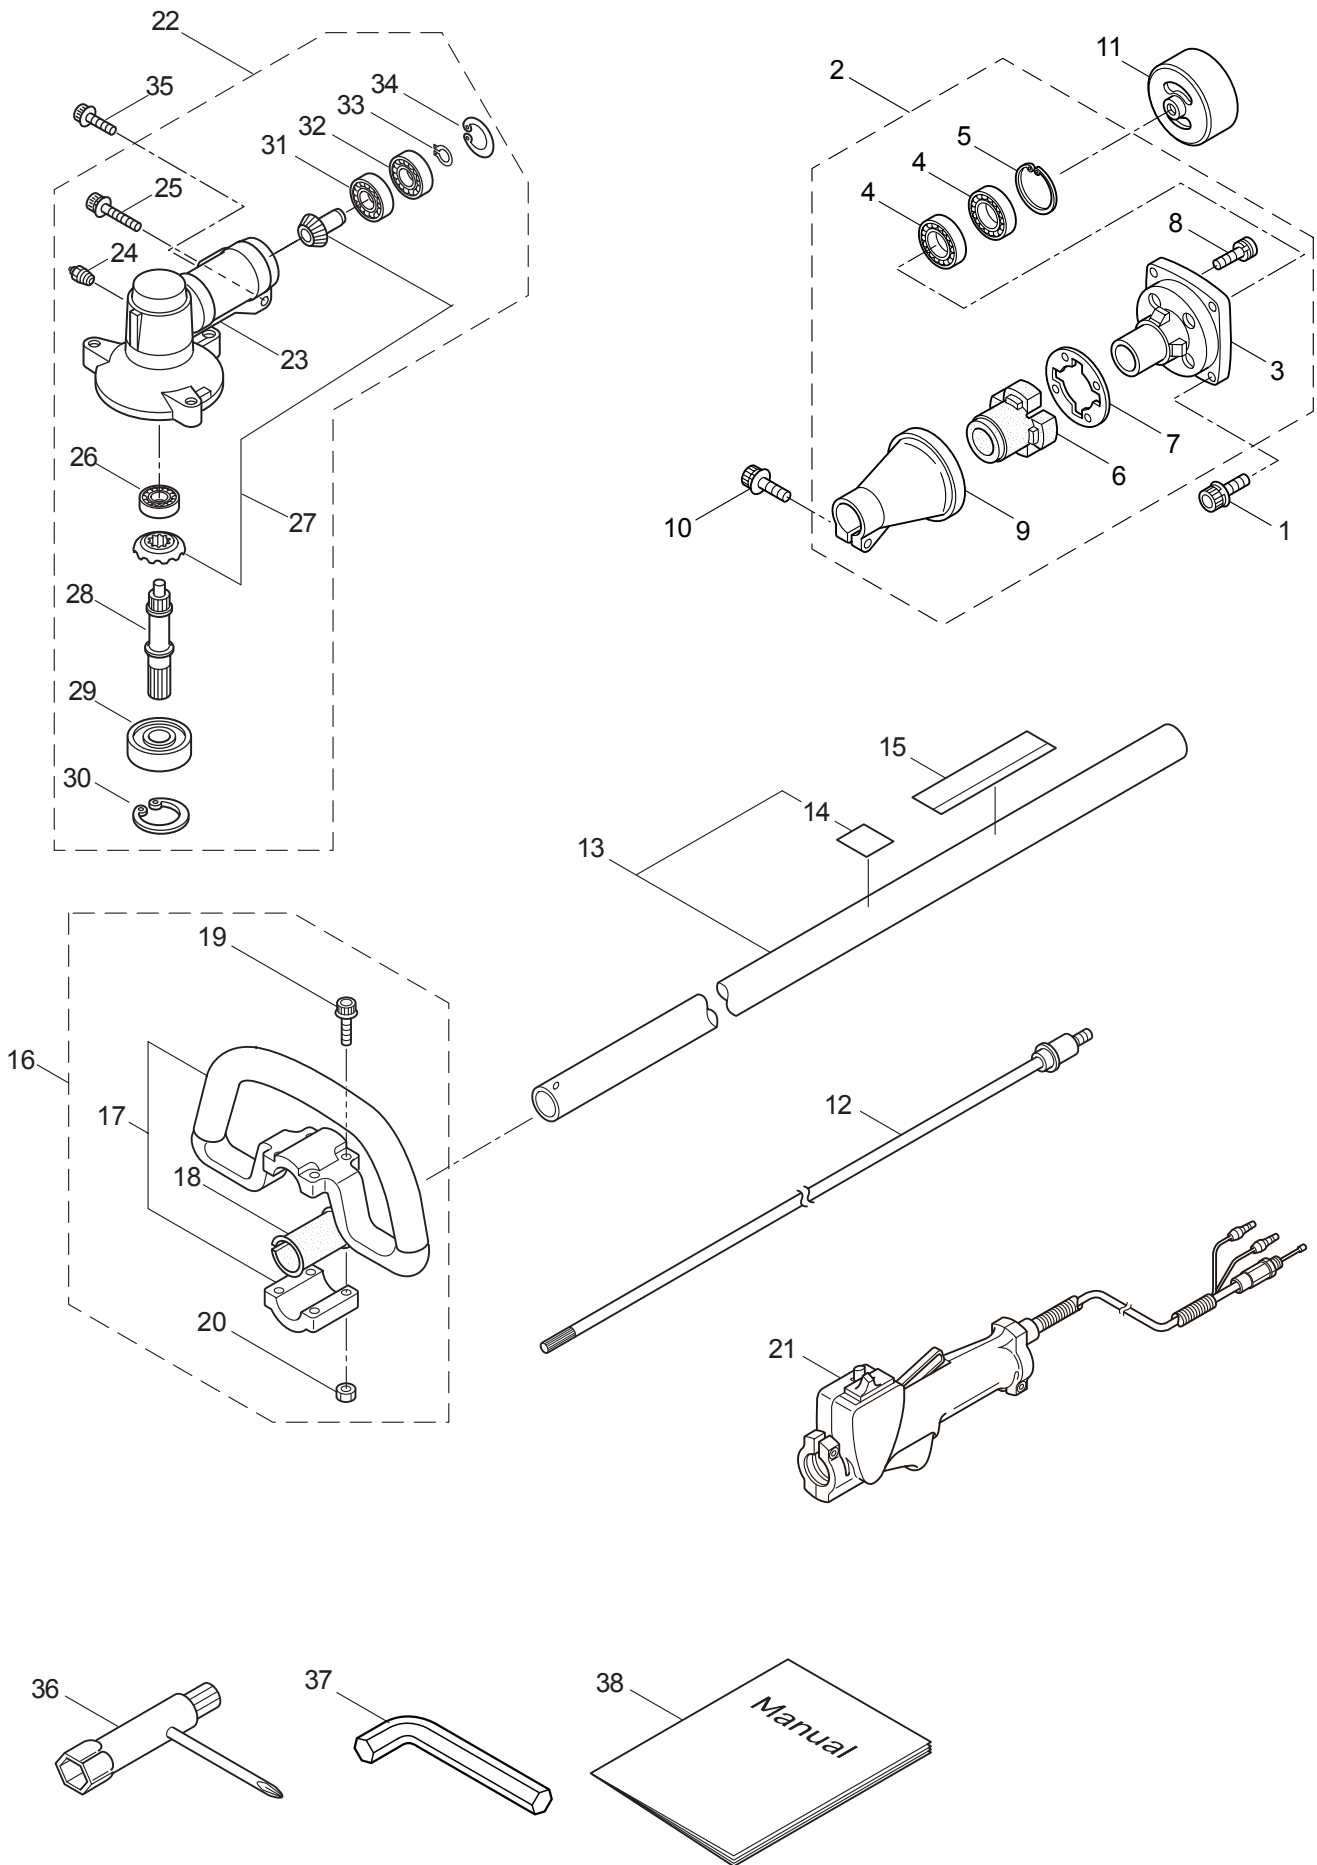

2. EHT2321D-CA CLUTCHCASE & GEARCASE

Ref. No.	Part No.	Part Name	Q'ty	Remarks
2-1	261250	Cap Screw	4	M5x20
2-2	215512	Clutch Case Ass'y	1	Incl.3-9
2-3	214592	Bearing Case	1	
2-4	214161	Bearing	2	#6000ZZ
2-5	054676	Snap Ring	1	#26
2-6	214162	Buffer	1	
2-7	214163	Washer	1	
2-8	092033	Screw	4	M5x15
2-9	214593	Driveshaft Tube Adapter	1	
2-10	261246	Cap Screw	1	M5x25
2-11	054677	Clutch Drum	1	
2-12	220357	Driveshaft	1	
2-13	223994	Driveshaft Tube Ass'y	1	Incl.14
2-14	217879	Label	1	Warning
2-15	231123	Label	1	EHT2321D-CA
2-16	215601	Loop Handle Ass'y	1	Incl.17-20
2-17	214982	Loop Handle	1	
2-18	213171	Packing	1	
2-19	215608	Cap Screw	4	M5x30x16
2-20	089846	Nut	4	M5
2-21	229001	Throttle Trigger	1	
2-22	217655	Gearcase Ass'y	1	Incl.23-34
2-23	217656	Gearcase	1	
2-24	069553	Grease Nipple	1	
2-25	261246	Cap Screw	1	M5x25
2-26	210554	Bearing	1	#608
2-27	227104	Gear Set	1	
2-28	210556	Blade Shaft	1	
2-29	217659	Bearing	1	#6201 2RK
2-30	016732	Snap Ring	1	#32
2-31	210560	Bearing	1	#609
2-32	140268	Bearing	1	#609Z
2-33	140269	Snap Ring	1	WR9
2-34	140270	Snap Ring	1	#24
2-35	215993	Cap Screw	1	M5x10
2-36	210418	Box Spanner	1	13x19x(+)
2-37	219432	Wrench	1	4mm
2-38	225525	Instruction Manual	1