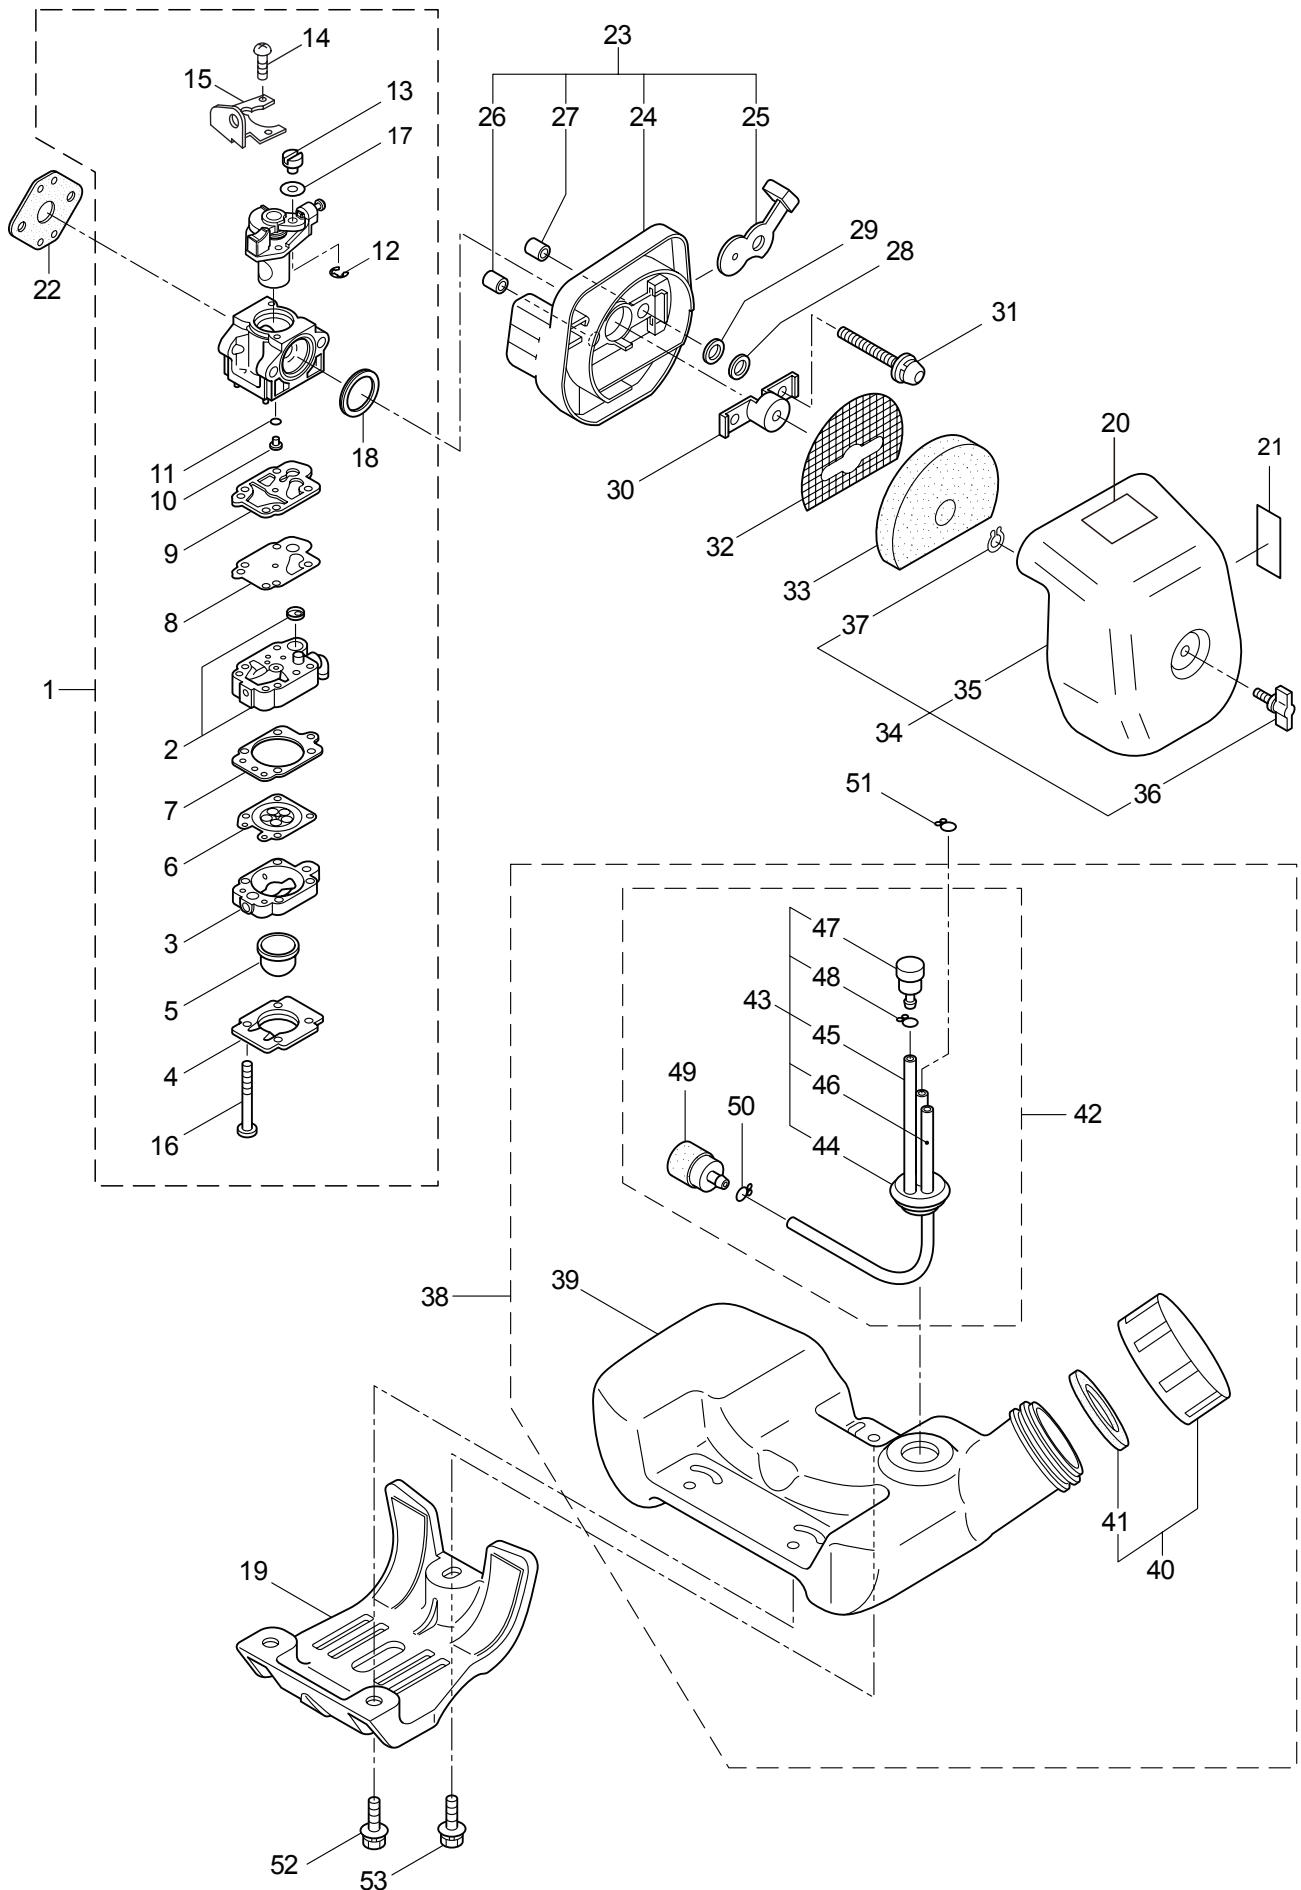

4. EHT2321D-CA
CARBURETOR, FUEL TANK

Ref. No.	Part No.	Part Name	Q'ty	Remarks
4-46	282501	Fuel Pipe	1	150L
4-47	261590	Breather	1	
4-48	261117	Clip	1	
4-49	264653	Filter Ass'y	1	
4-50	261117	Clip	1	
4-51	261117	Clip	1	
4-52	281714	Cap Screw	2	M5x20
4-53	281715	Cap Screw	1	M5x20