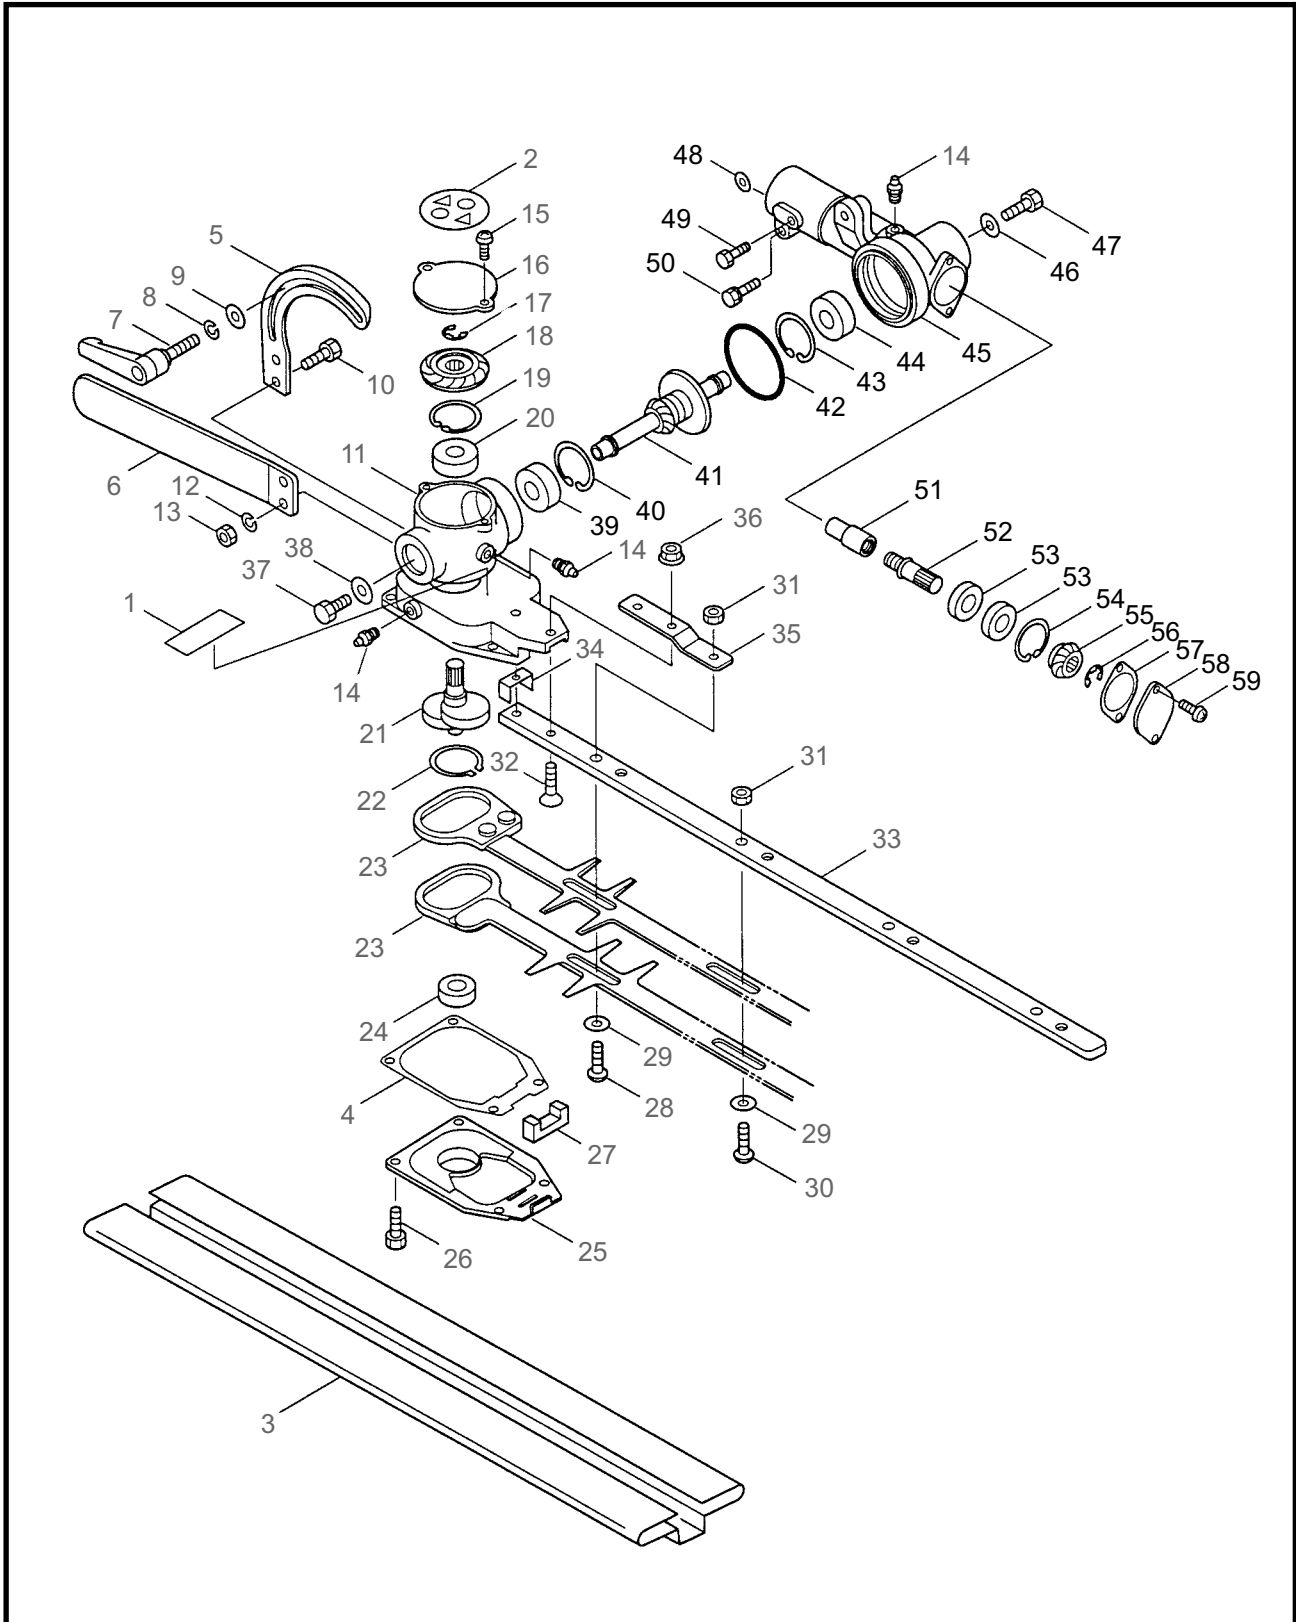

4 ILLUSTRATED PARTS LIST
EHT2320DS

BLADE

REF #	PART #	DESCRIPTION	Q'TY.	NOTES
1	223925	Label	1	Maintenance Label
2	631786	Label	1	
3	631785	Blade Cover	1	
4	634571	Packing	1	
5	223873	Stay	1	
6	223872	Handle	1	
7	631748	Clamp Lever	1	6x25
8	631749	Spring Washer	1	M6
9	631750	Washer	1	
10	631751	Screw	2	M6x22
11	634568	Casing (A)	1	
12	631749	Spring Washer	2	M6
13	582438	Nut	2	M6
14	991937	Grease Nipple	3	M6
15	631753	Screw	2	M4x8
16	631754	Plate (A)	1	
17	631755	Snap Ring	1	
18	631756	Gear	1	
19	631757	Snap Ring	1	
20	991933	Bearing	1	#6000 2RS
21	631758	Crank Complete	1	
22	631759	Snap Ring	1	
23	631760	Blade Ass'y	2	
24	580768	Bearing	1	#608Z
25	634570	Cover	1	
26	634572	Screw	4	M4x12
27	631763	Felt	1	
28	631764	Screw	1	
29	991913	Washer	4	
30	631765	Screw	3	
31	991941	U-Nut	4	M6
32	631766	Screw	2	M5x20
33	631767	Guide Plate	1	
34	631768	Stopper	1	
35	631769	Reinforcing Plate	1	
36	997244	Flange Nut	2	M5
37	631770	Screw	1	M6x12
38	631750	Washer	1	

6 ILLUSTRATED PARTS LIST
EHT2320DS

BLADE

REF #	PART #	DESCRIPTION	Q'TY.	NOTES
39	631771	Bearing	1	#608 2RS
40	631772	Snap Ring	1	
41	631773	Gear Shaft (A)	1	
42	631774	O-Ring	1	
43	631757	Snap Ring	1	
44	991933	Bearing	1	#6000 2RS
45	634569	Casing (B)	1	
46	631750	Washer	1	
47	631770	Screw	1	M6x12
48	631776	Washer	1	
49	631777	Cap Screw	1	M5x12
50	631778	Cap Screw	1	M5x25
51	631779	Joint	1	
52	631780	Gear Shaft (B)	1	
53	631781	Bearing	2	#6900RS
54	631772	Snap Ring	1	
55	631782	Gear	1	
56	631755	Snap Ring	1	
57	631783	Packing	1	
58	643721	Plate (B)	1	Incl. 60
59	643722	Screw	2	M4x10