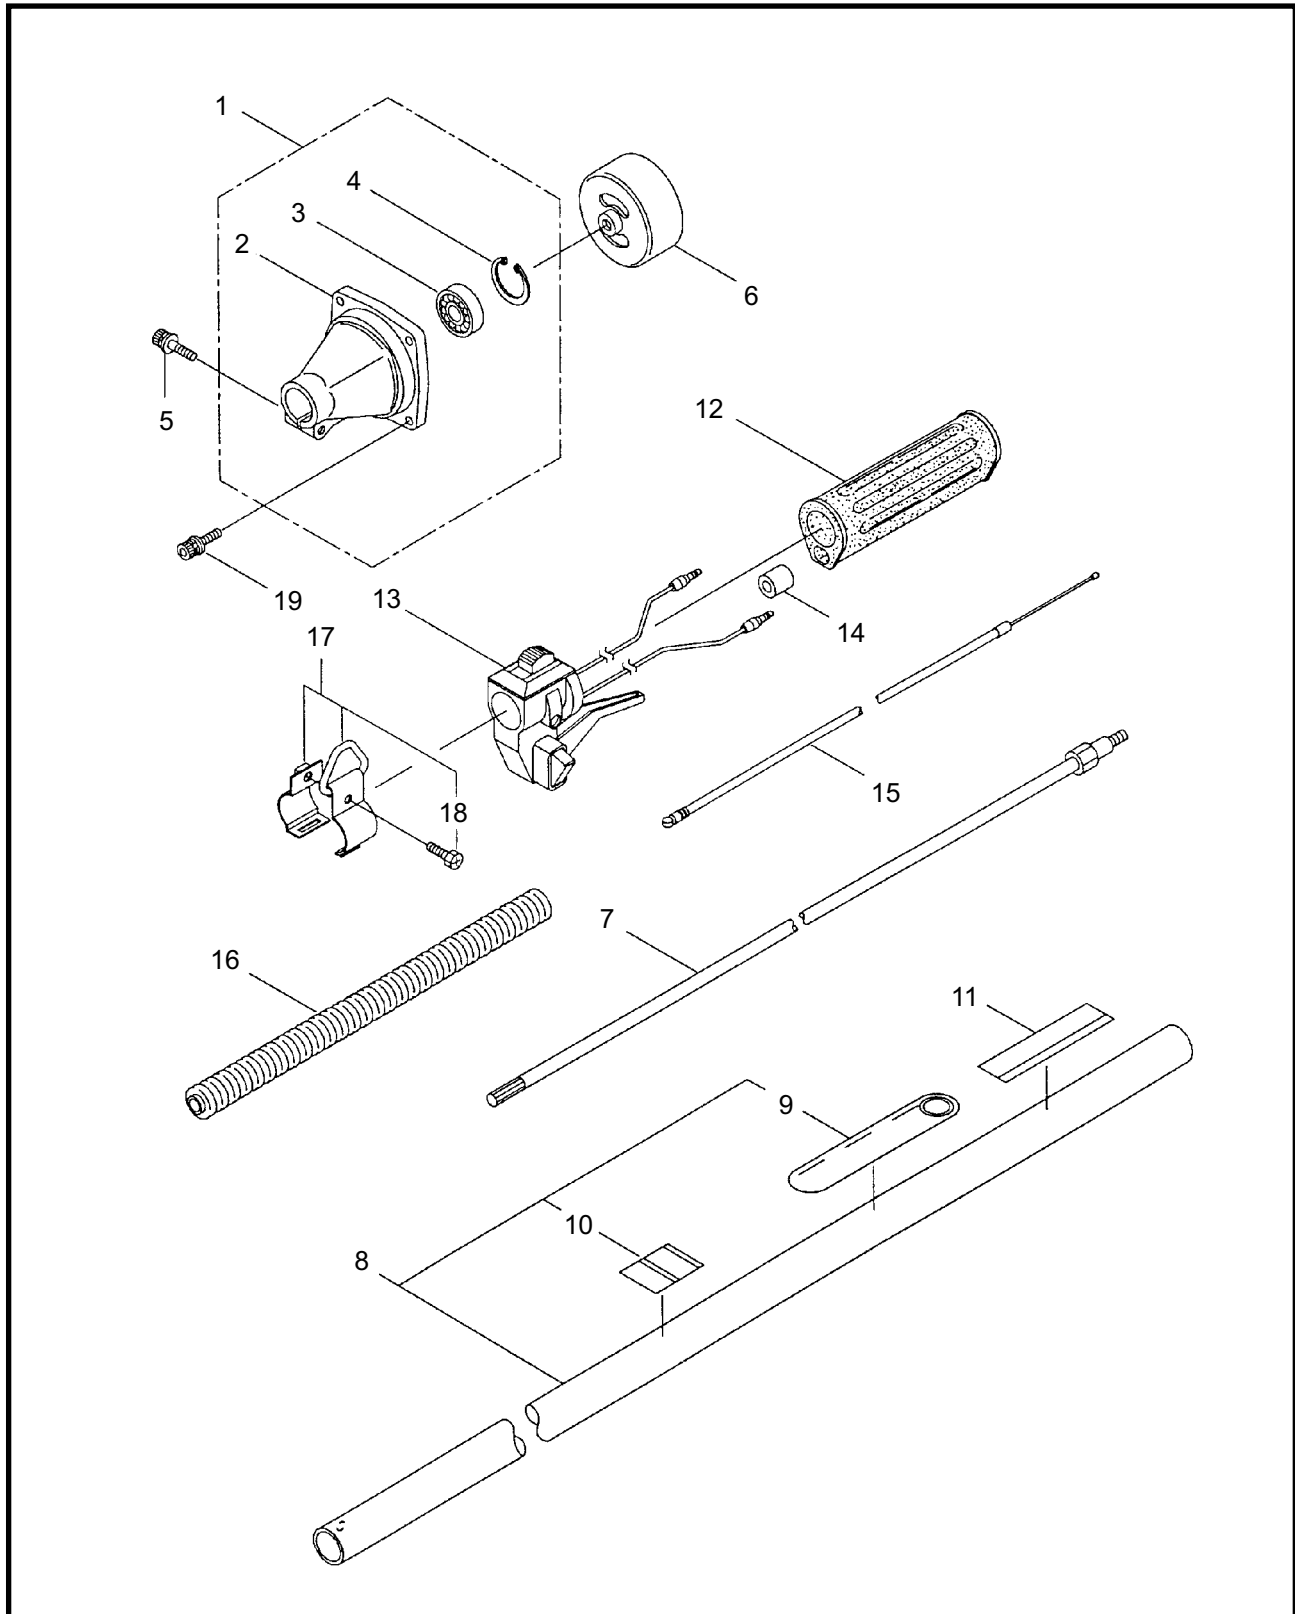

EHT2320DS
EXTENDED REACH HEDGE TRIMMER
PART 845433-REV12/03

Maruyama. *Extraordinary.*

2 ILLUSTRATED PARTS LIST
EHT2320DS

DRIVESHAFT

REF #	PART #	DESCRIPTION	Q'TY.	NOTES
1	219602	Clutch Case Ass'y	1	Incl. 2-4
2	219465	Clutch Case	1	
3	016405	Bearing	1	#6200ZZ
4	013825	Snap Ring	1	
5	261246	Cap Screw	1	M5x25
6	054677	Clutch Drum	1	
7	224644	Driveshaft Ass'y	1	
8	226562	Driveshaft Tube Ass'y	1	Incl. 9,10
9	221501	Label	1	Warning
10	217879	Label	1	Warning
11	225522	Label	1	EHT2320DS
12	215532	Shaft Grip	2	
13	221465	Throttle Trigger	1	
14	214083	Outer Guide	1	
15	213444	Throttle Cable	1	
16	213548	Plastic Tube	1	
17	054691	Hanging Bracket Ass'y	1	Incl. 18
18	089738	Bolt	1	M5x15
19	261250	Cap Screw	4	M5x20

4 ILLUSTRATED PARTS LIST
EHT2320DS

BLADE

REF #	PART #	DESCRIPTION	Q'TY.	NOTES
1	223925	Label	1	Maintenance Label
2	631786	Label	1	
3	631785	Blade Cover	1	
4	634571	Packing	1	
5	223873	Stay	1	
6	223872	Handle	1	
7	631748	Clamp Lever	1	6x25
8	631749	Spring Washer	1	M6
9	631750	Washer	1	
10	631751	Screw	2	M6x22
11	634568	Casing (A)	1	
12	631749	Spring Washer	2	M6
13	582438	Nut	2	M6
14	991937	Grease Nipple	3	M6
15	631753	Screw	2	M4x8
16	631754	Plate (A)	1	
17	631755	Snap Ring	1	
18	631756	Gear	1	
19	631757	Snap Ring	1	
20	991933	Bearing	1	#6000 2RS
21	631758	Crank Complete	1	
22	631759	Snap Ring	1	
23	631760	Blade Ass'y	2	
24	580768	Bearing	1	#608Z
25	634570	Cover	1	
26	634572	Screw	4	M4x12
27	631763	Felt	1	
28	631764	Screw	1	
29	991913	Washer	4	
30	631765	Screw	3	
31	991941	U-Nut	4	M6
32	631766	Screw	2	M5x20
33	631767	Guide Plate	1	
34	631768	Stopper	1	
35	631769	Reinforcing Plate	1	
36	997244	Flange Nut	2	M5
37	631770	Screw	1	M6x12
38	631750	Washer	1	