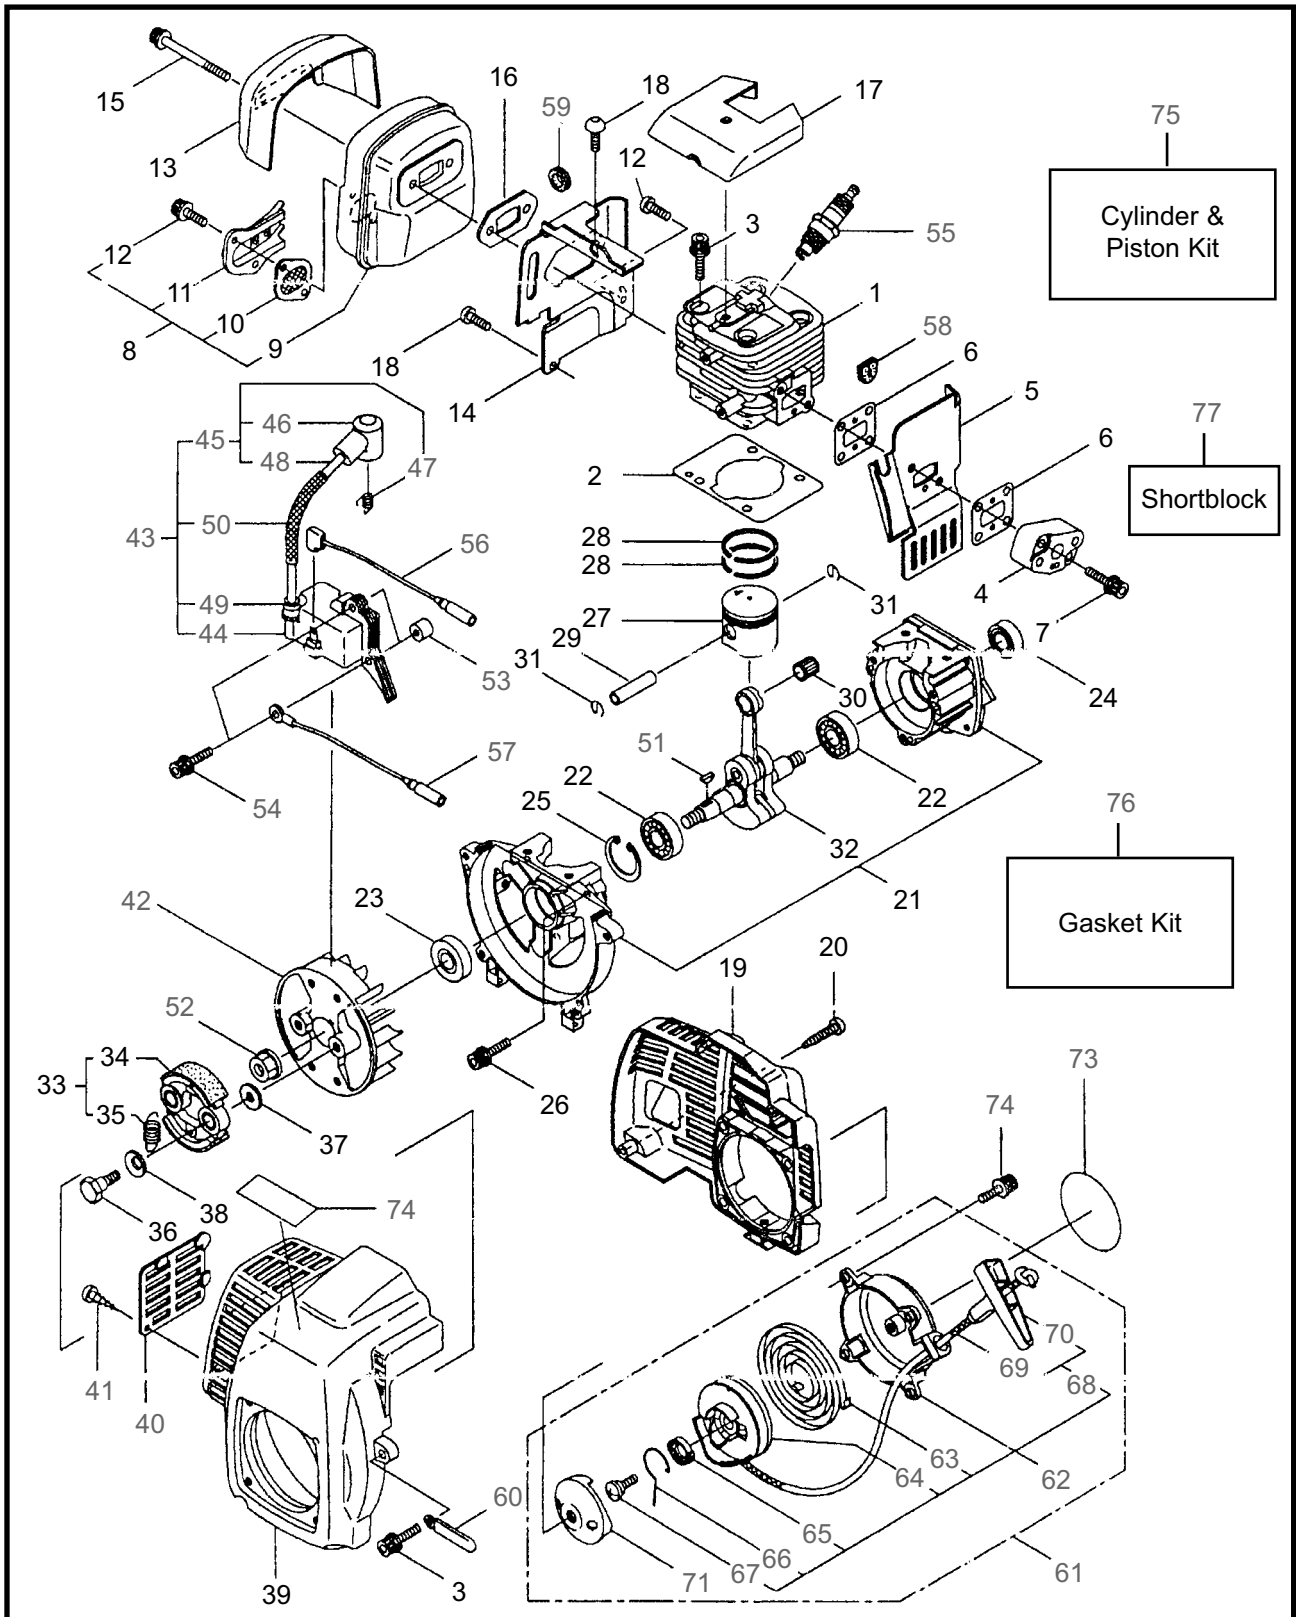

ENGINE

REF #	PART #	DESCRIPTION	Q'TY.	NOTES
1	268005	Cylinder	1	
2	268070	Gasket	1	
3	261250	Cap Screw	4	M5x20
4	266317	Insulator	1	
5	268014	Air Duct	1	
6	261171	Gasket	2	
7	265924	Cap Screw	2	M5x25
8	268016	Muffler Ass'y	1	Incl. 9-12
9	268017	Muffler	1	
10	267056	Spark Arrester	1	
11	268171	Muffler Tail	1	
12	265107	Cap Screw	2	M4x10
13	268461	Holder	1	
14	268020	Plate	1	
15	266402	Cap Screw	2	M5x55
16	268019	Gasket	1	
17	268460	Protector	1	
18	268195	Cap Screw	2	M5x10
19	268159	Cylinder Cover	1	
20	268051	Screw	2	M4x25
21	268026	Crankcase	1	
22	261491	Bearing	2	#6001C3
23	261492	Oil Seal	1	
24	261386	Oil Seal	1	
25	055185	Snap Ring	1	#28
26	261612	Cap Screw	3	M5x30
27	268032	Piston	1	
28	264891	Piston Ring	2	
29	261036	Piston Pin	1	
30	263957	Bearing Needle	1	
31	261576	Clip, Piston	2	
32	268187	Crankshaft & Rod Ass'y	1	
33	268439	Clutch Kit	1	Incl. 35-38
34	267342	Clutch Shoe	2	
35	267345	Spring, Clutch	1	
36	264505	Clutch Bolt	2	
37	261189	Washer	2	6x16.5xt1.2
38	261777	Wave Washer	2	
39	268474	Fan Cover	2