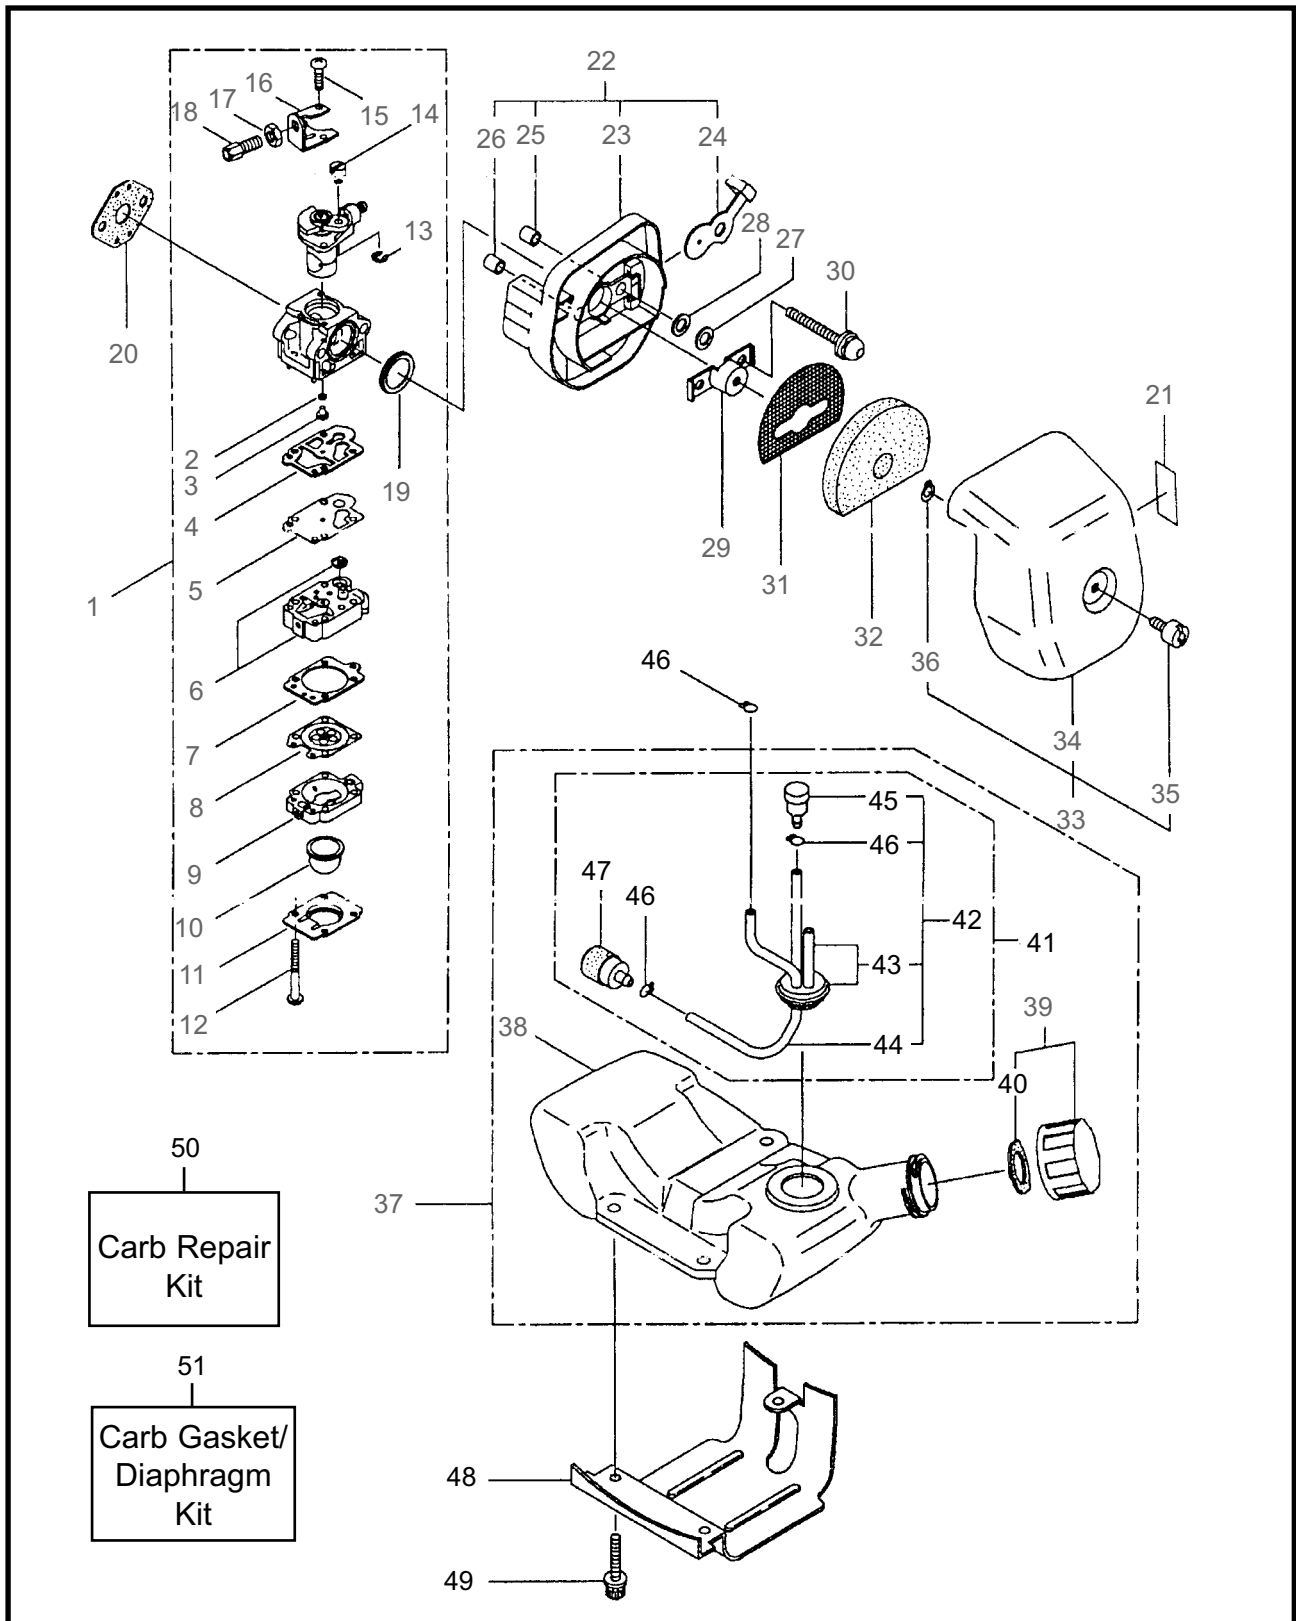

CARBURETOR & FUEL TANK

REF #	PART #	DESCRIPTION	Q'TY.	NOTES
40	261105	Gasket	1	
41	268062	Fuel Pipe Pick-Up Ass'y	1	Incl. 42-47
42	268185	Fuel Pipe Ass'y	1	Incl. 43-47
43	268497	Fuel Pipe & Grommet	1	
44	262649	Fuel Pipe	1	
45	261590	Breather	1	
46	261117	Clip	3	
47	264653	Filter Ass'y	1	
48	268169	Stand	1	
49	261246	Cap Screw	3	M5x25
50	840859	Carburetor Repair Kit	1	
51	840860	Carburetor Gasket/Diaphragm Kit	1