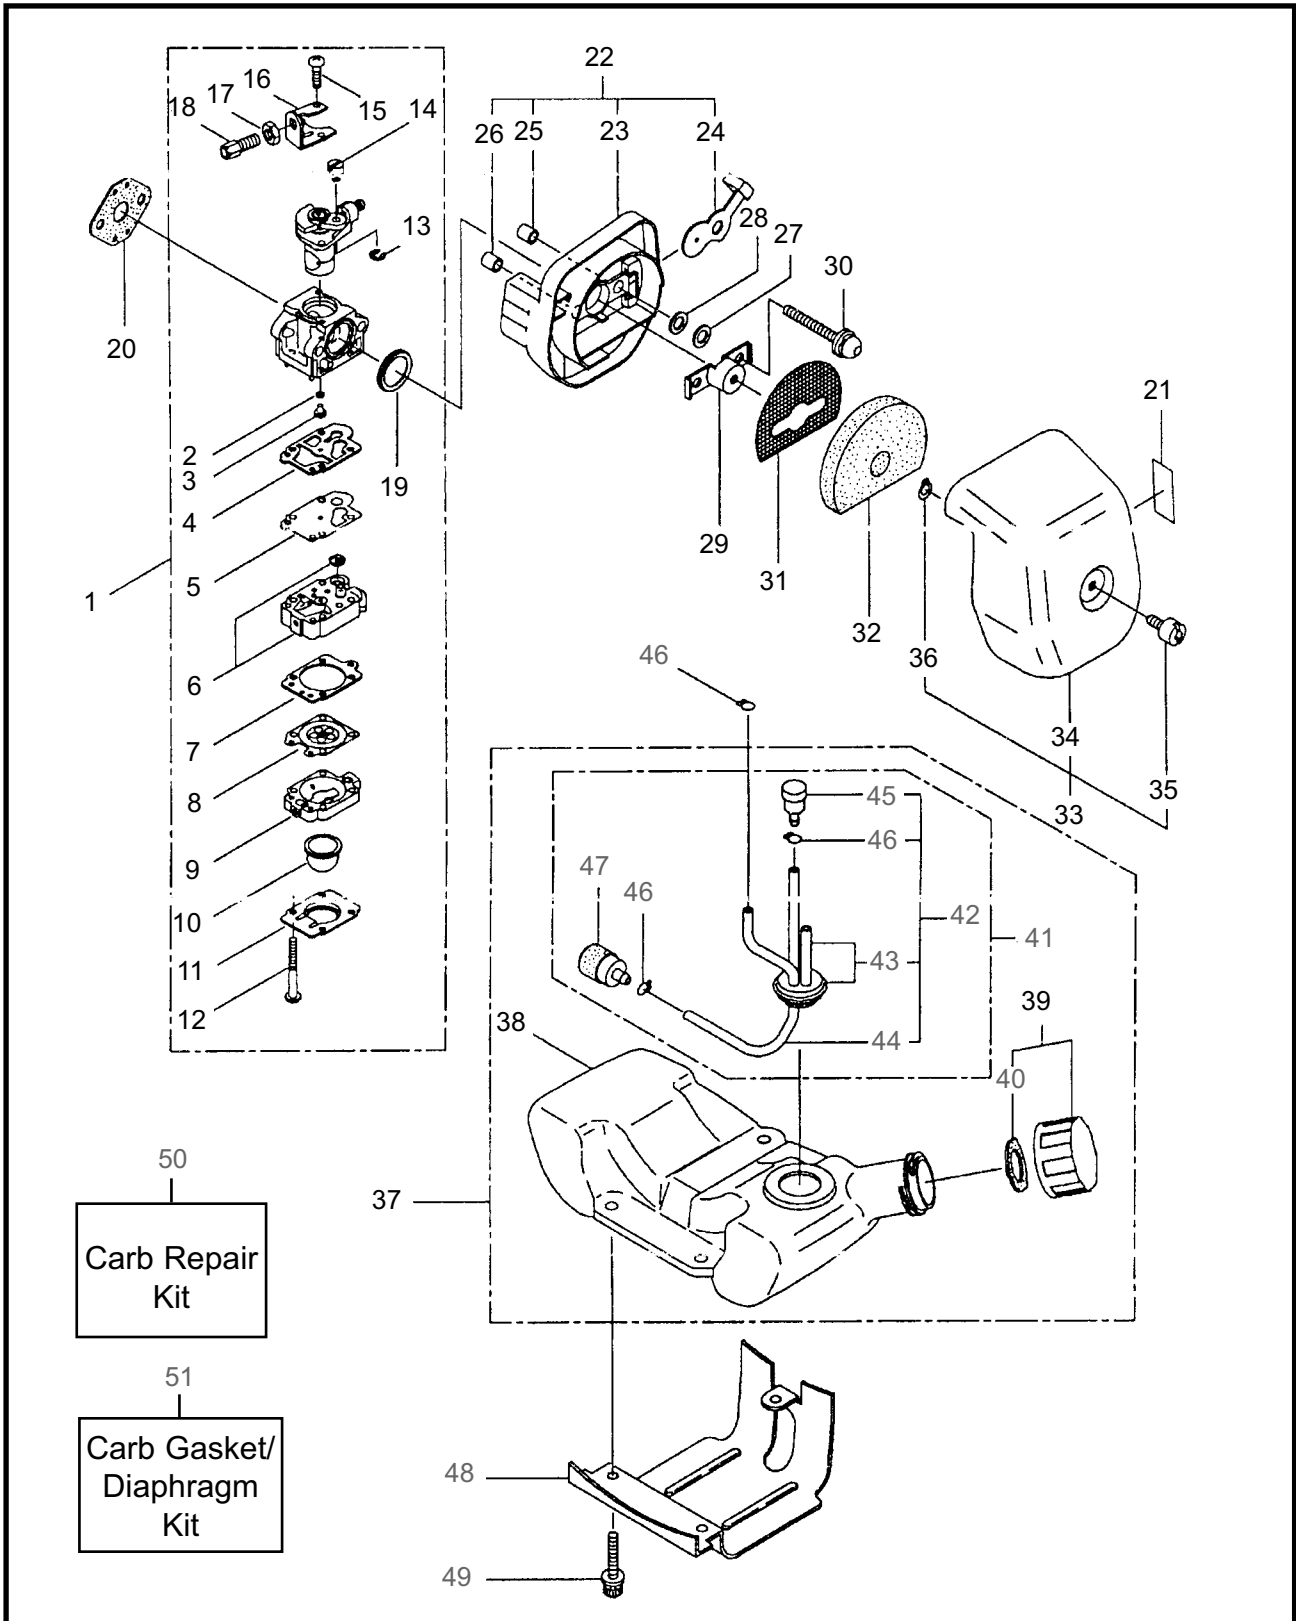

CARBURETOR & FUEL TANK

REF #	PART #	DESCRIPTION	Q'TY.	NOTES
1	268053	Carburetor Ass'y	1	Incl. 2-19
2	261871	O-Ring	1	
3	268799	Main Jet	1	
4	262995	Gasket	1	
5	262994	Diaphragm, Fuel Pump	1	
6	264155	Pump Body	1	
7	262993	Gasket	1	
8	268501	Diaphragm, Metering	1	
9	262991	Purge Body	1	
10	261874	Primer Bulb	1	
11	262992	Cover Plate	1	
12	262996	Screw	4	
13	261876	E-Ring	1	
14	261658	Swivel	1	
15	260607	Screw	2	
16	261659	Bracket	1	
17	261878	Nut	1	
18	263994	Adapter	1	
19	261657	Packing	1	
20	261864	Gasket	1	
21	261352	Label	1	Choke
22	268055	Air Filter Case Ass'y	1	Incl. 23-26
23	268056	Air Filter Case	1	
24	268057	Valve	1	
25	268412	Sleeve	1	5.5x7.1x6.6L
26	268157	Sleeve	1	5.5x7.1x6L
27	263345	Packing	1	7.2x11xt1.3
28	263942	Washer	1	7.2x12xt0.15
29	263815	Stay	1	
30	264016	Cap Screw	2	M5x60
31	265026	Screen	1	
32	265027	Foam Element	1	
33	268058	Air Filter Cover Ass'y	1	Incl. 34-36
34	268059	Air Filter Cover	1	
35	264022	Knob	1	
36	261734	Snap Ring	1	#5
37	268197	Fuel Tank Ass'y	1	Incl. 38-48
38	268060	Fuel Tank	1	
39	264784	Fuel Tank Cap Ass'y	1	Incl. 40