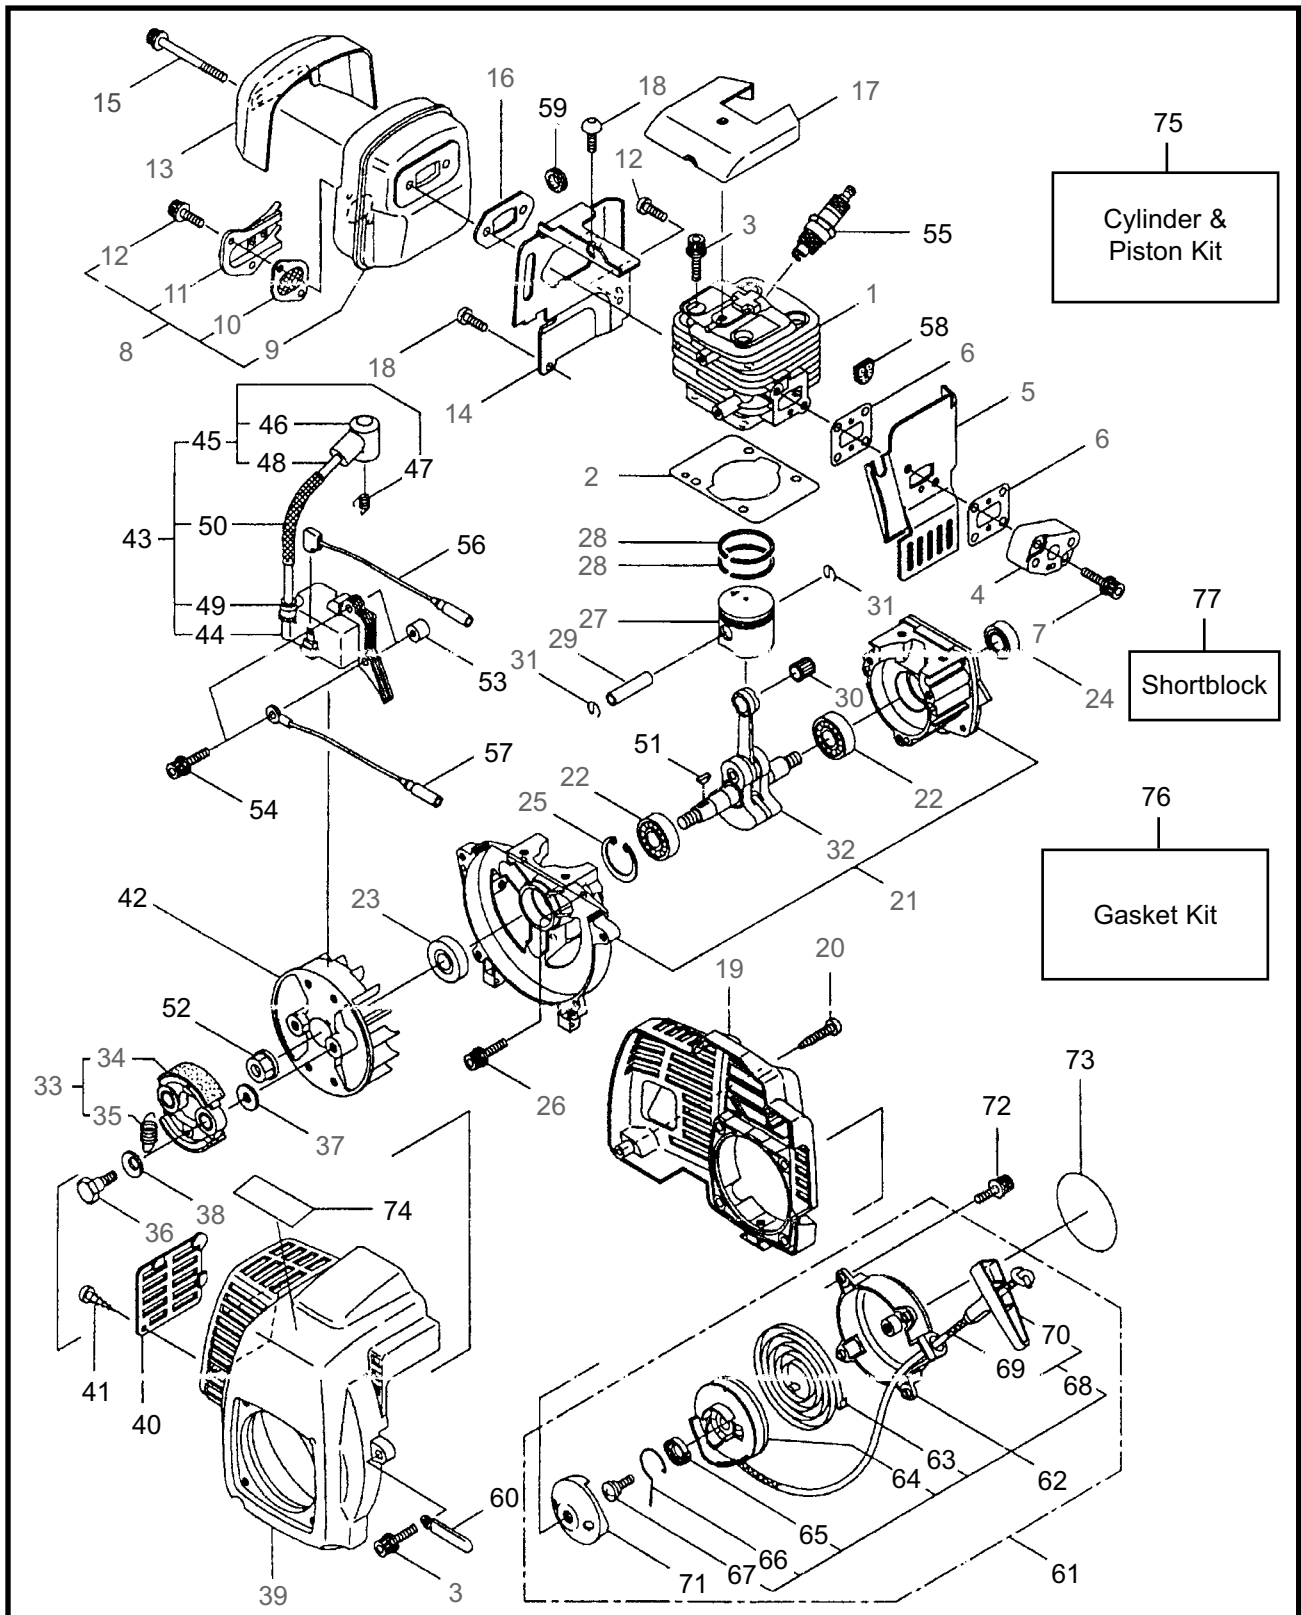

ENGINE

REF #	PART #	DESCRIPTION	Q'TY.	NOTES
40	268388	Cover	1	
41	268390	Screw	1	4x14
42	268039	Rotor/Fan	1	
43	268041	Ignition Coil Ass'y	1	Incl. 45-51
44	268040	Coil	1	
45	268042	Spark Plug Wire Ass'y	1	Incl. 47-49
46	261074	Plug Cap	1	
47	261075	Connector	1	
48	268043	Spark Plug Wire	1	
49	261072	Cap	1	
50	268584	Insulator	1	6x6.8x90
51	261076	Woodruff Key	1	3x10
52	261417	Nut, Rotor	1	M8
53	268380	Spacer	2	
54	261256	Cap Screw	2	M4x25
55	261200	Spark Plug	1	NKG BPM6Y
56	261772	Wire. Coil Ground	1	
57	268044	Lead	1	
58	261202	Grommet	1	
59	268036	Grommet	1	
60	264588	Clamp	1	
61	268161	Recoil Starter Ass'y	1	Incl. 63-72
62	268163	Recoil Ass'y	1	Incl. 64-71
63	267214	Spiral Spring	1	
64	268050	Pulley	1	
65	267215	Collar	1	
66	267216	Swing Arm	1	
67	267213	Screw	1	
68	268202	Rope Ass'y	1	Incl. 70,71
69	268201	Starter Rope	1	
70	267219	Starter Grip	1	
71	267098	Starter Pulley	1	
72	265726	Cap Screw	4	M4x16
73	268442	Label	1	
74	268518	Label	1	
75	634608	Cylinder & Piston Kit	1	Incl. 1,2,6,16,27-31
76	636697	Gasket Kit	1	Incl. 2,6,16
77	850519	Shortblock	1