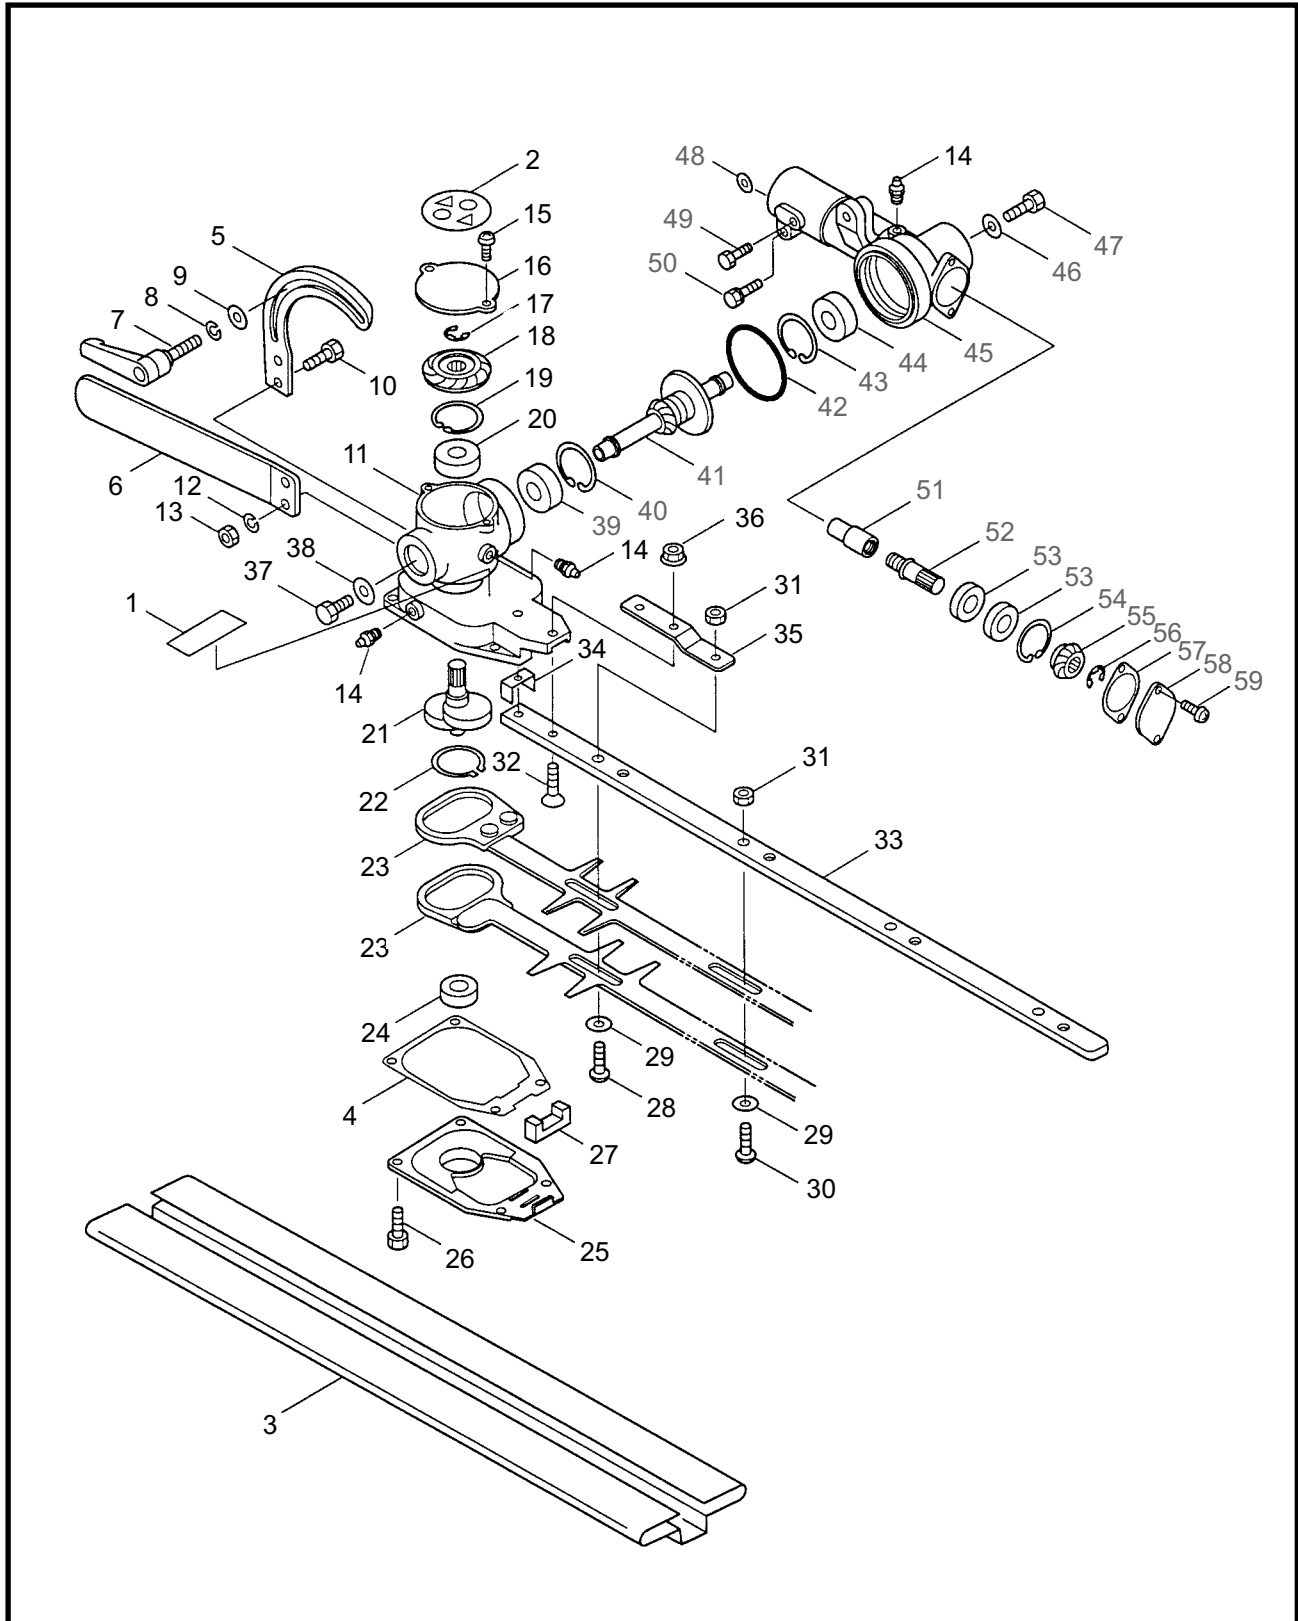

EHT2320DS
EXTENDED REACH HEDGE TRIMMER
PART 845433-REV12/03

Maruyama. *Extraordinary.*

2 ILLUSTRATED PARTS LIST
EHT2320DS

DRIVESHAFT

REF #	PART #	DESCRIPTION	Q'TY.	NOTES
1	219602	Clutch Case Ass'y	1	Incl. 2-4
2	219465	Clutch Case	1	
3	016405	Bearing	1	#6200ZZ
4	013825	Snap Ring	1	
5	261246	Cap Screw	1	M5x25
6	054677	Clutch Drum	1	
7	224644	Driveshaft Ass'y	1	
8	226562	Driveshaft Tube Ass'y	1	Incl. 9,10
9	221501	Label	1	Warning
10	217879	Label	1	Warning
11	225522	Label	1	EHT2320DS
12	215532	Shaft Grip	2	
13	221465	Throttle Trigger	1	
14	214083	Outer Guide	1	
15	213444	Throttle Cable	1	
16	213548	Plastic Tube	1	
17	054691	Hanging Bracket Ass'y	1	Incl. 18
18	089738	Bolt	1	M5x15
19	261250	Cap Screw	4	M5x20

4 ILLUSTRATED PARTS LIST
EHT2320DS

BLADE

REF #	PART #	DESCRIPTION	Q'TY.	NOTES
1	223925	Label	1	Maintenance Label
2	631786	Label	1	
3	631785	Blade Cover	1	
4	634571	Packing	1	
5	223873	Stay	1	
6	223872	Handle	1	
7	631748	Clamp Lever	1	6x25
8	631749	Spring Washer	1	M6
9	631750	Washer	1	
10	631751	Screw	2	M6x22
11	634568	Casing (A)	1	
12	631749	Spring Washer	2	M6
13	582438	Nut	2	M6
14	991937	Grease Nipple	3	M6
15	631753	Screw	2	M4x8
16	631754	Plate (A)	1	
17	631755	Snap Ring	1	
18	631756	Gear	1	
19	631757	Snap Ring	1	
20	991933	Bearing	1	#6000 2RS
21	631758	Crank Complete	1	
22	631759	Snap Ring	1	
23	631760	Blade Ass'y	2	
24	580768	Bearing	1	#608Z
25	634570	Cover	1	
26	634572	Screw	4	M4x12
27	631763	Felt	1	
28	631764	Screw	1	
29	991913	Washer	4	
30	631765	Screw	3	
31	991941	U-Nut	4	M6
32	631766	Screw	2	M5x20
33	631767	Guide Plate	1	
34	631768	Stopper	1	
35	631769	Reinforcing Plate	1	
36	997244	Flange Nut	2	M5
37	631770	Screw	1	M6x12
38	631750	Washer	1	