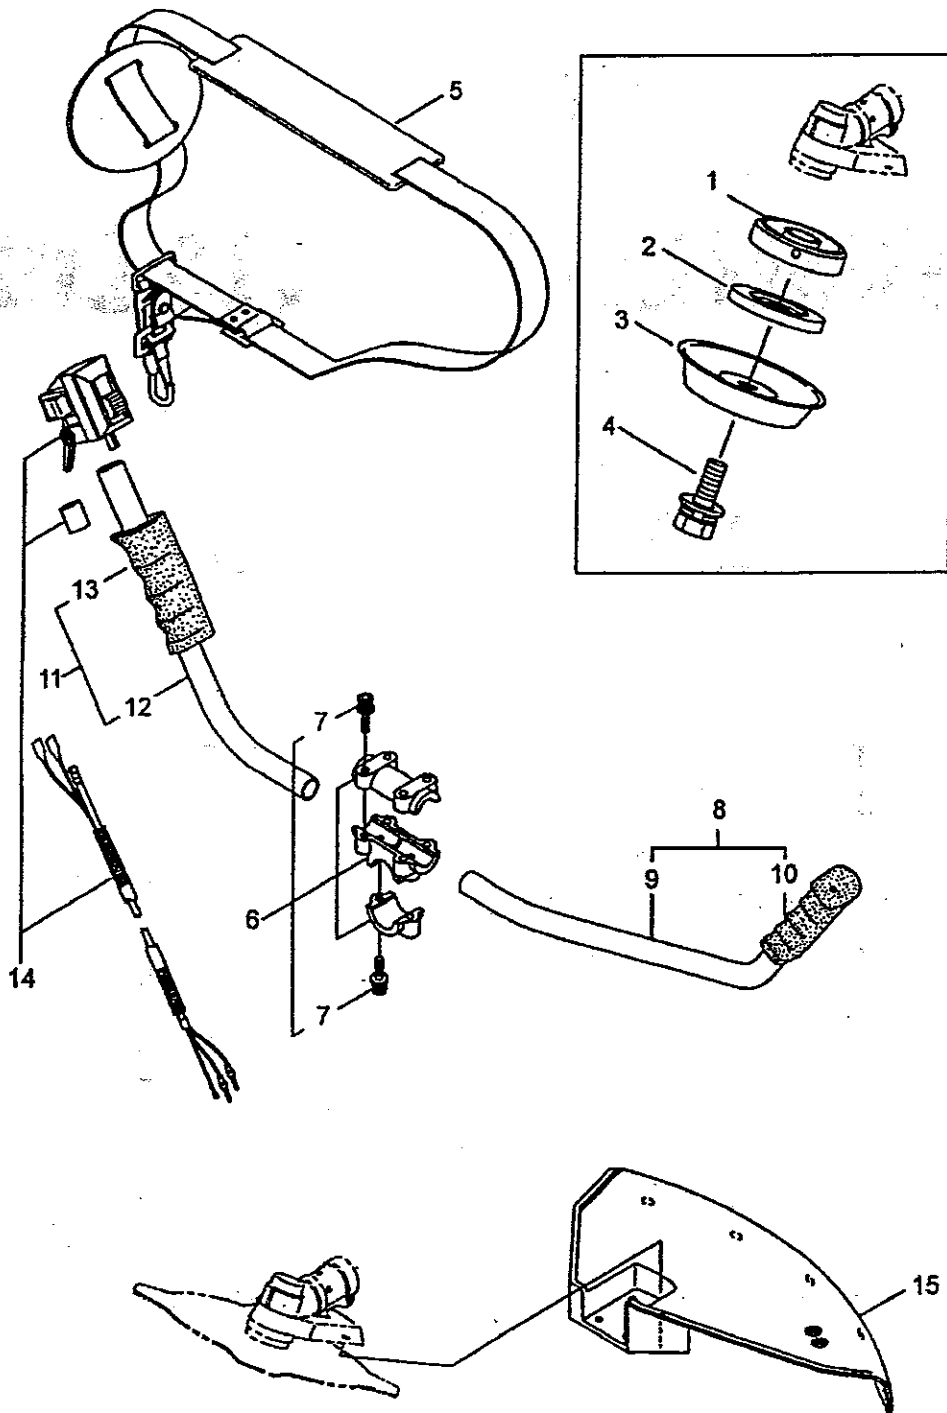

Is Your Product Registered?

Contact your Dealer to verify.

Warranties are based on Registrations and reduced to 1 year without
Registration.

Illustrated Parts List

**Models
222148 & 222393**

Bullhorn Handle Kit

Bullhorn Handle Kit

Ref No.	Part No.	Description	Q'ty	Notes
1	212986	Boss Adapter	1	
2	140275	Clamping Washer	1	
3	215547	Stabilizer	1	
4	215610	Bolt	1	M8X22LH
5	220952	Hanging Strap Assy.	1	
6	216935	Handle Bracket Assy.	1	Incl. 7
7	261246	Cap Screw	6	M5X25
8	219641	Handle Assy-Left	1	Incl. 9-10
9	054716	Handle	1	
10	218467	Handle Grip	1	
11	219643	Handle Assy-Right	1	Incl. 12-13
12	054716	Handle	1	
13	218468	Handle Grip	1	
14	221784	Throttle Trigger	1	222148 Only
14	222394	Throttle Trigger	1	222393 Only
15	219129	Safety Cover	1	