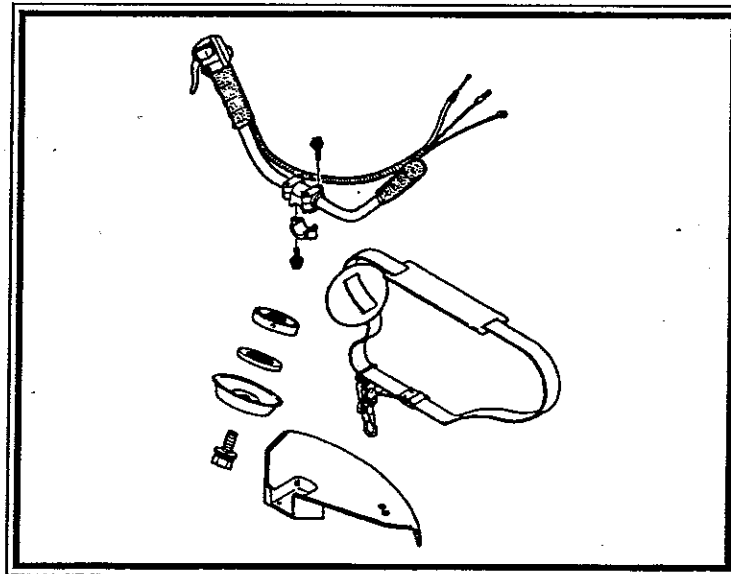

Is Your Product Registered?

Contact your Dealer to verify.

Warranties are based on Registrations and reduced to 1 year without
Registration.

Illustrated Parts List

**Models
222148 & 222393**

Bullhorn Handle Kit

Bullhorn Handle Kit

Ref No.	Part No.	Description	Q'ty	Notes
1	212986	Boss Adapter	1	
2	140275	Clamping Washer	1	
3	215547	Stabilizer	1	
4	215610	Bolt	1	M8X22LH
5	220952	Hanging Strap Assy.	1	
6	216935	Handle Bracket Assy.	1	Incl. 7
7	261246	Cap Screw	6	M5X25
8	219641	Handle Assy-Left	1	Incl. 9-10
9	054716	Handle	1	
10	218467	Handle Grip	1	
11	219643	Handle Assy-Right	1	Incl. 12-13
12	054716	Handle	1	
13	218468	Handle Grip	1	
14	221784	Throttle Trigger	1	222148 Only
14	222394	Throttle Trigger	1	222393 Only
15	219129	Safety Cover	1	