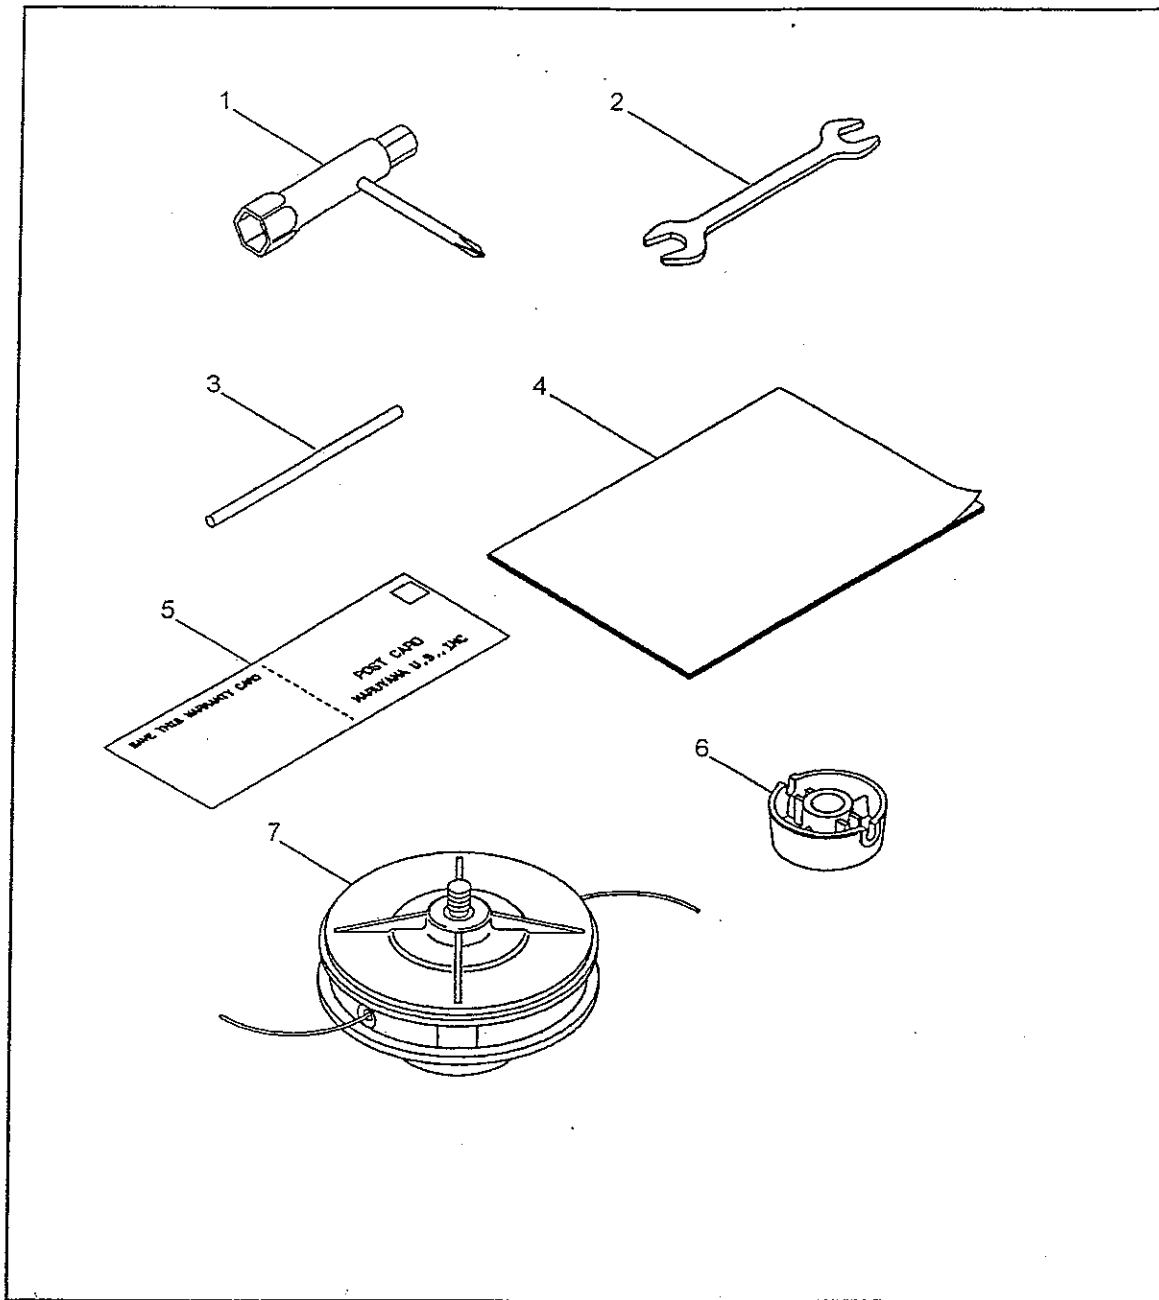

ACCESSORIES

Ref No.	Part No.	Description	Q'ty	Notes
1	210418	Box Wrench/Driver	1	13X19X(+)
2	022865	Offset End Wrench	1	8X10
3	210181	Pin (Tool Stop)	1	3.5X170L
4	222897	Instruction Manual	1	
5	222945	Warranty Card	1	
6	222890	Boss Adapter	1	
7	840568	Semi-Auto Cutting Head	1