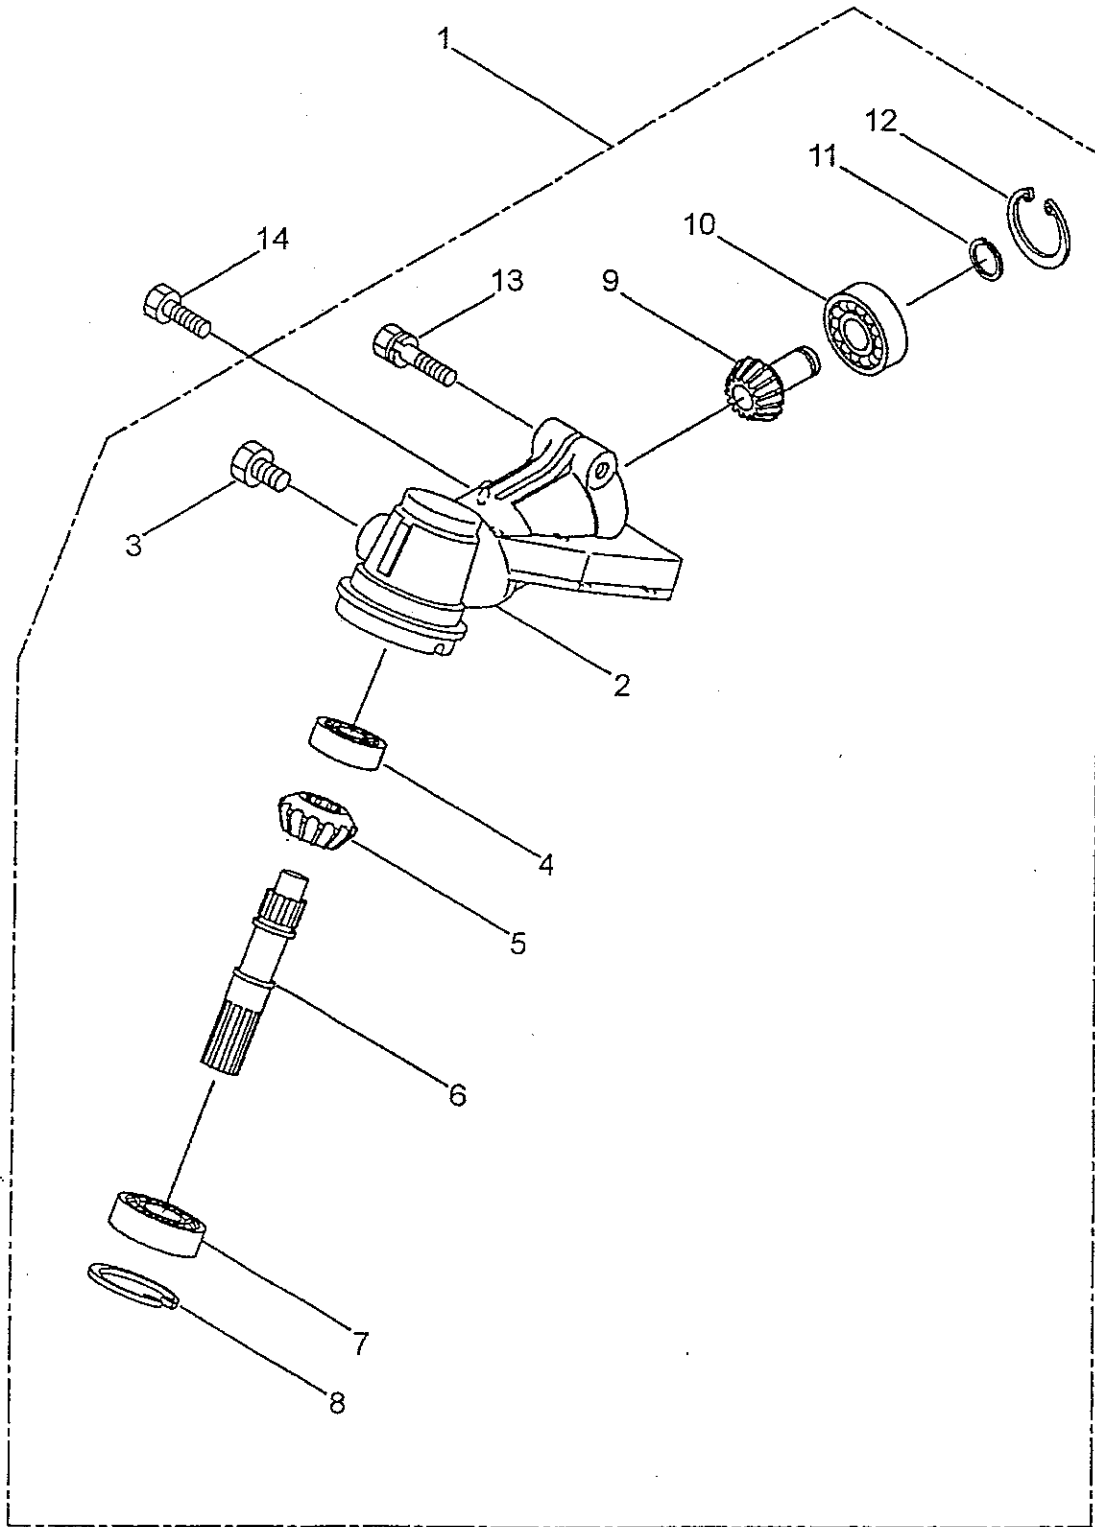

BCL2550 GEARCASE

BCL2550 GEARCASE

Ref No.	Part No.	Description	Q'ty	Notes
1	222887	Gearcase Assy.	1	INCL 2-13
2	222888	Gearcase	1	
3	089884	Bolt	1	M8X10
4	219205	Bearing	1	#626
5	222121	Gear	1	
6	219430	Blade Shaft	1	
7	212999	Bearing	1	#6001 2RK
8	055185	Snap Ring	1	#28
9	222122	Pinion Gear	1	
10	217042	Bearing	1	#609Z
11	140269	Snap Ring	1	WR9
12	140270	Snap Ring	1	#24
13	092561	Bolt	1	M5X25
14	089737	Bolt	1	M5X12