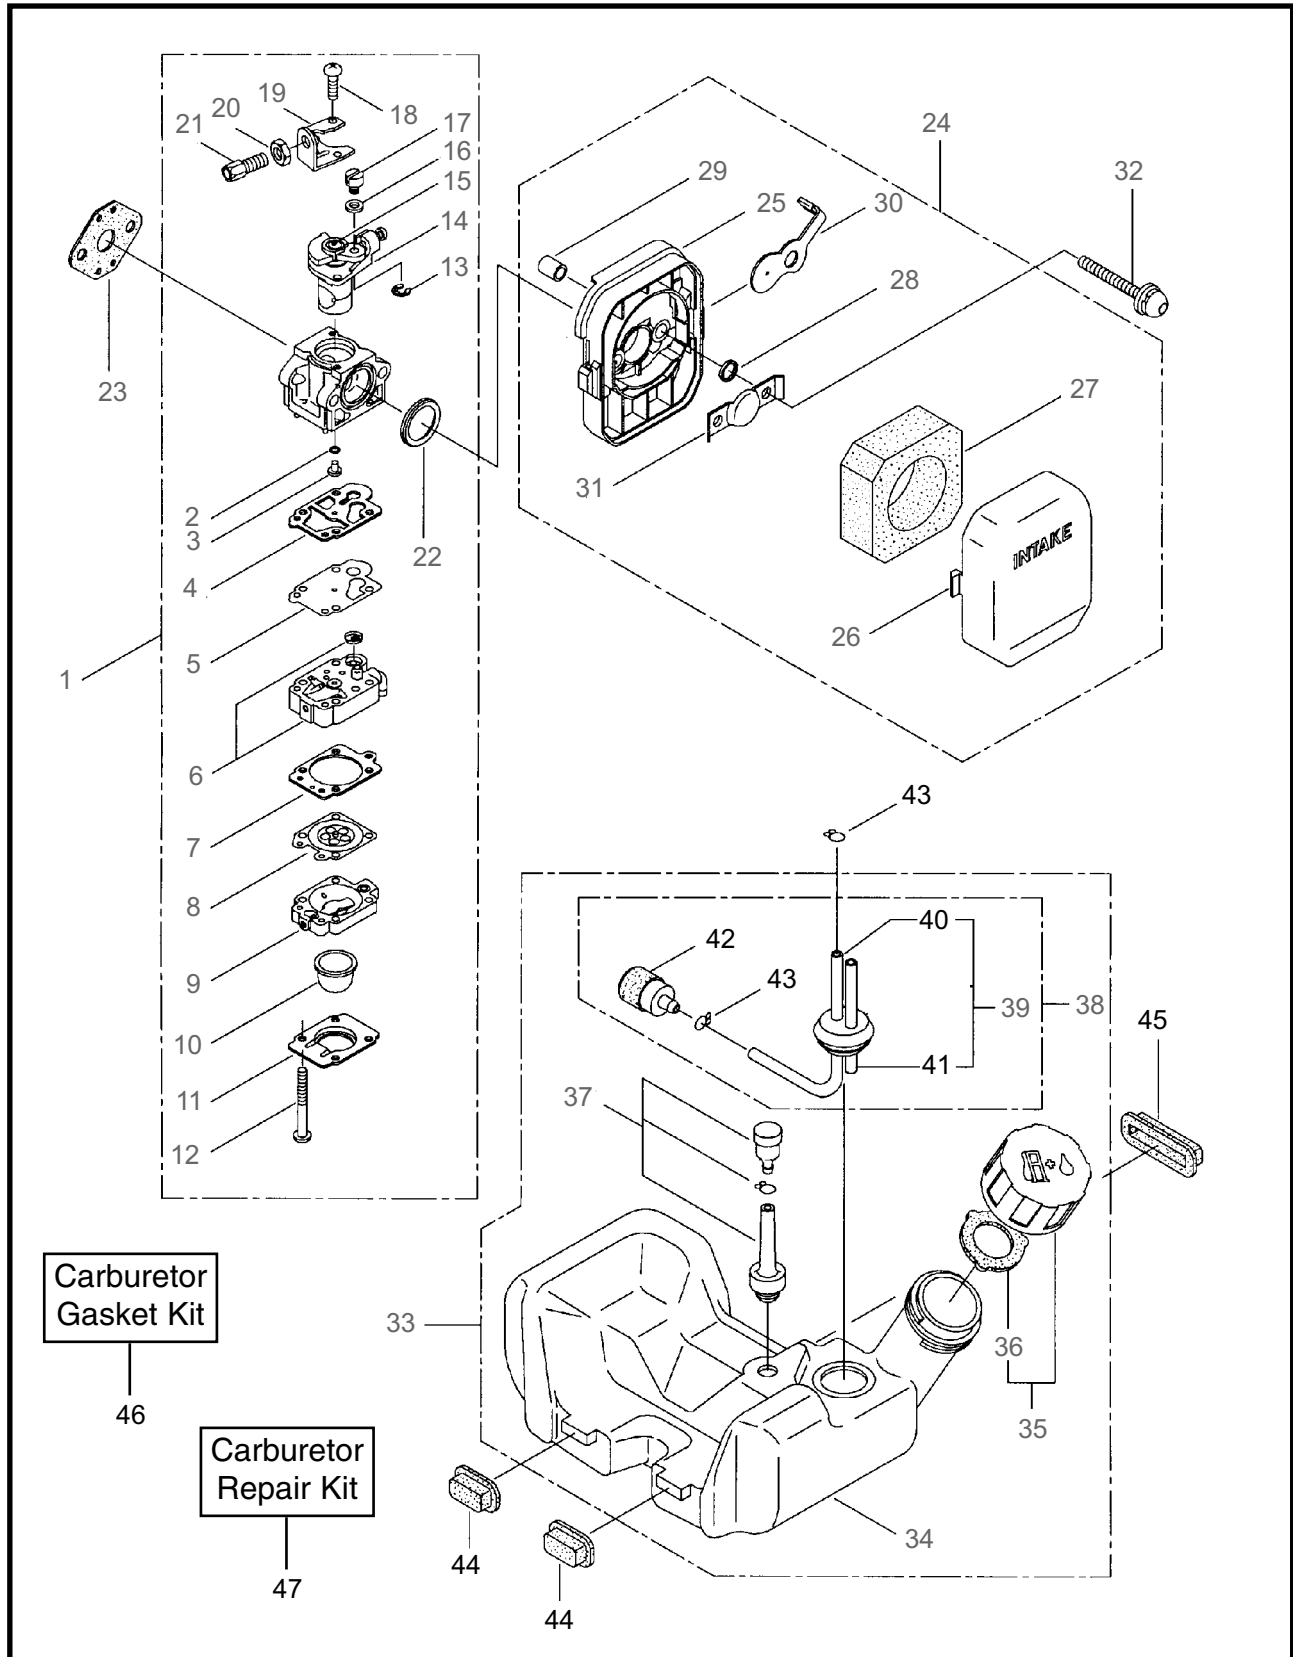

CARBURETOR AND FUEL TANK

REF #	PART #	DESCRIPTION	Q'TY.	NOTES
40	262649	Fuel Pipe	1	
41	263038	Return Pipe	1	
42	264653	Filter Ass'y	1	
43	261117	Clip	2	
44	261118	Pad	2	
44	261119	Pad	1	
46	840860	Carb. Gasket Kit		
47	840859	Carb. Repair Kit