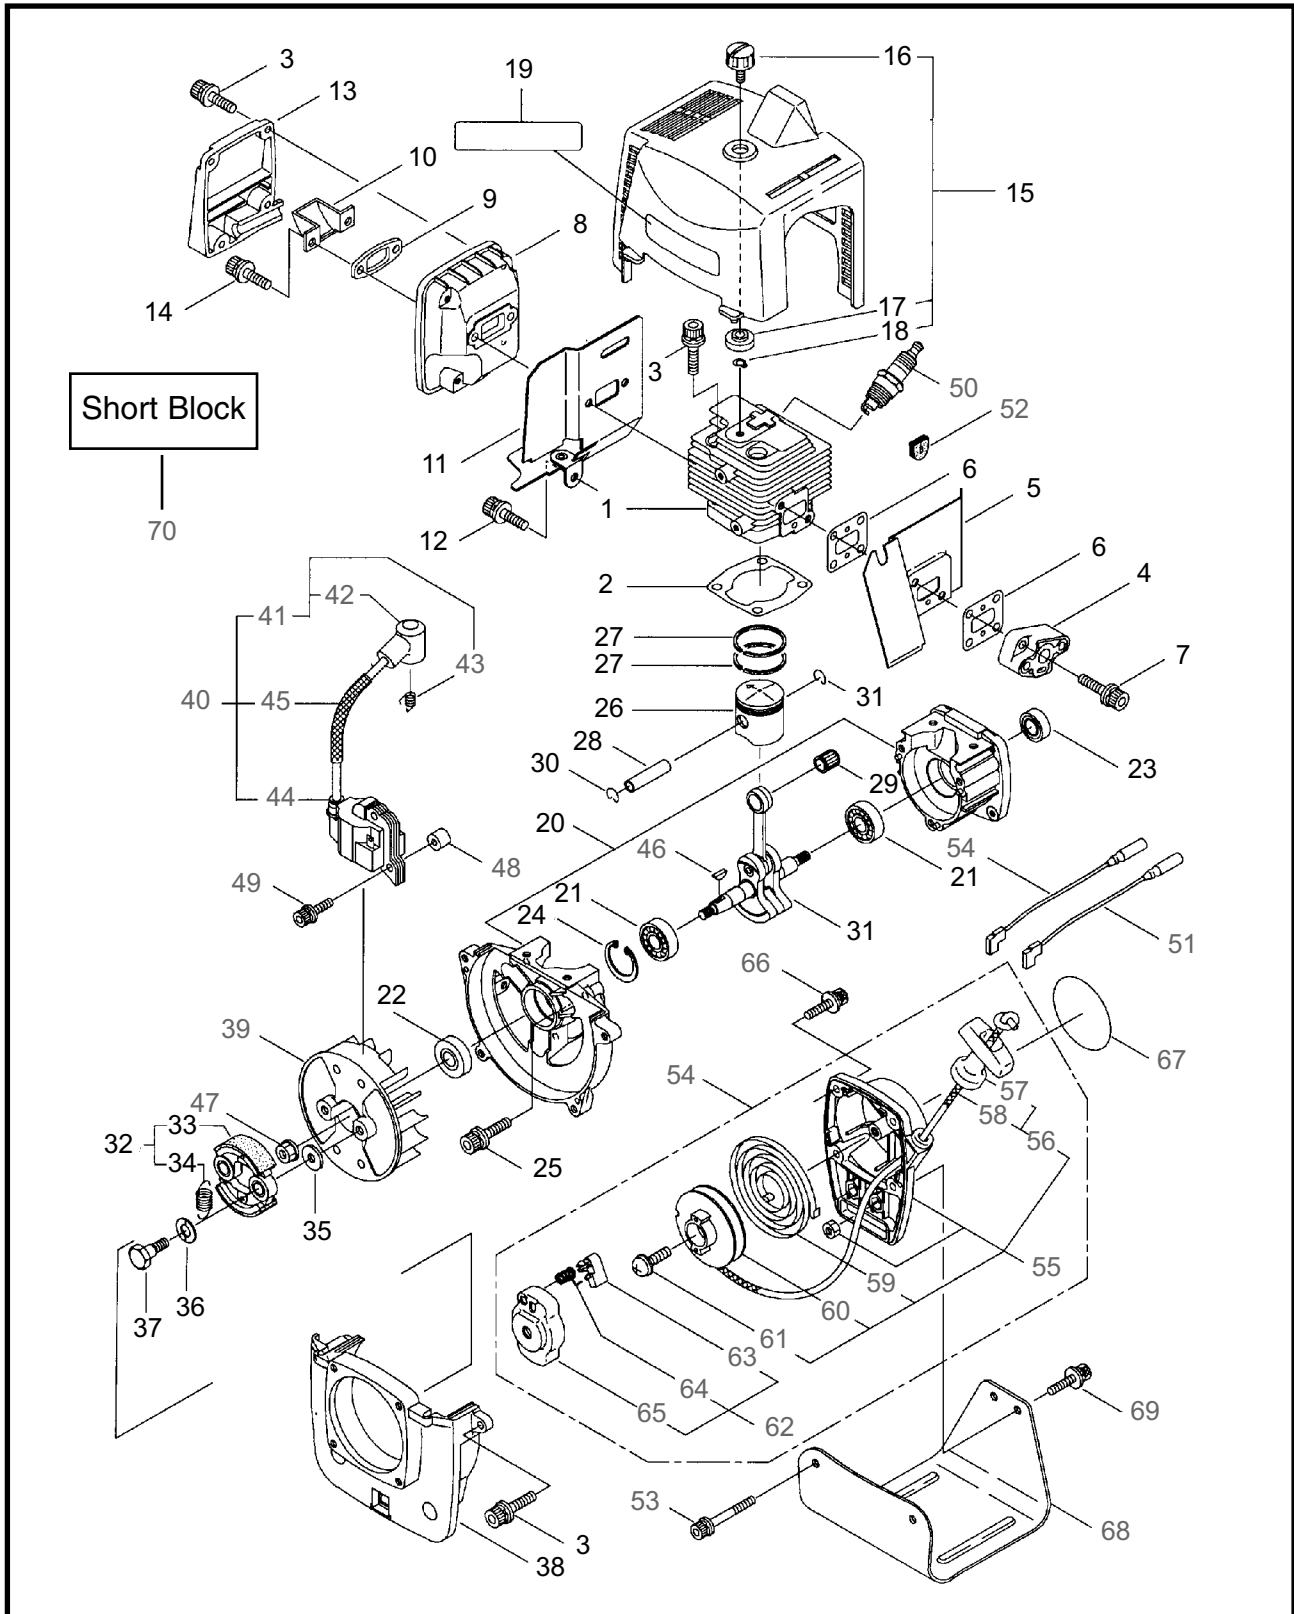

6 ILLUSTRATED PARTS LIST
BC329H

ENGINE

REF #	PART #	DESCRIPTION	Q'TY.	NOTES
1	261360	Cylinder	1	New gasket required
2	262201	Gasket	1	
3	261250	Cap Screw	10	M5x20
4	261938	Insulator	1	New gasket required
5	261364	Air Duct	1	
6	261171	Gasket	2	
7	265924	Cap Screw	2	M5x25
8	262400	Muffler Body	1	New muffler cover required
9	261986	Deflector Plate	1	
10	261368	Deflector	1	
11	261833	Gasket	1	
12	261607	Cap Screw	2	M5x16
13	262401	Muffler Cover	1	New muffler body required
14	261246	Cap Screw	2	M5x25
15	265304	Top Cover Ass'y	1	Incl. 16-19
16	261018	Knob	1	
17	261020	Spacer	1	
18	261734	Snap Ring	1	
19	262100	Label	1	MARUYAMA
20	261379	Crankcase	1	
21	261384	Bearing	2	#6201C3
22	261385	Oil Seal	1	
23	261386	Oil Seal	1	
24	016732	Snap Ring	1	
25	261612	Cap Screw	3	M5x30
26	266980	Piston	1	
27	261390	Piston Ring	2	(2) Required
28	261555	Piston Pin	1	
29	261392	Bearing, Needle	1	
30	261393	Clip, Piston Pin	2	
31	261395	Crankshaft / Conn. Rod Ass'y	1	
32	268439	Clutch Ass'y	1	Incl. 34-37
33	264504	Clutch Shoe	2	(2) Required
34	263614	Spring, Clutch	1	
35	261189	Washer	2	
36	261777	Wave Washer	2	
37	264505	Bolt	2	
38	264104	Fan Cover	1