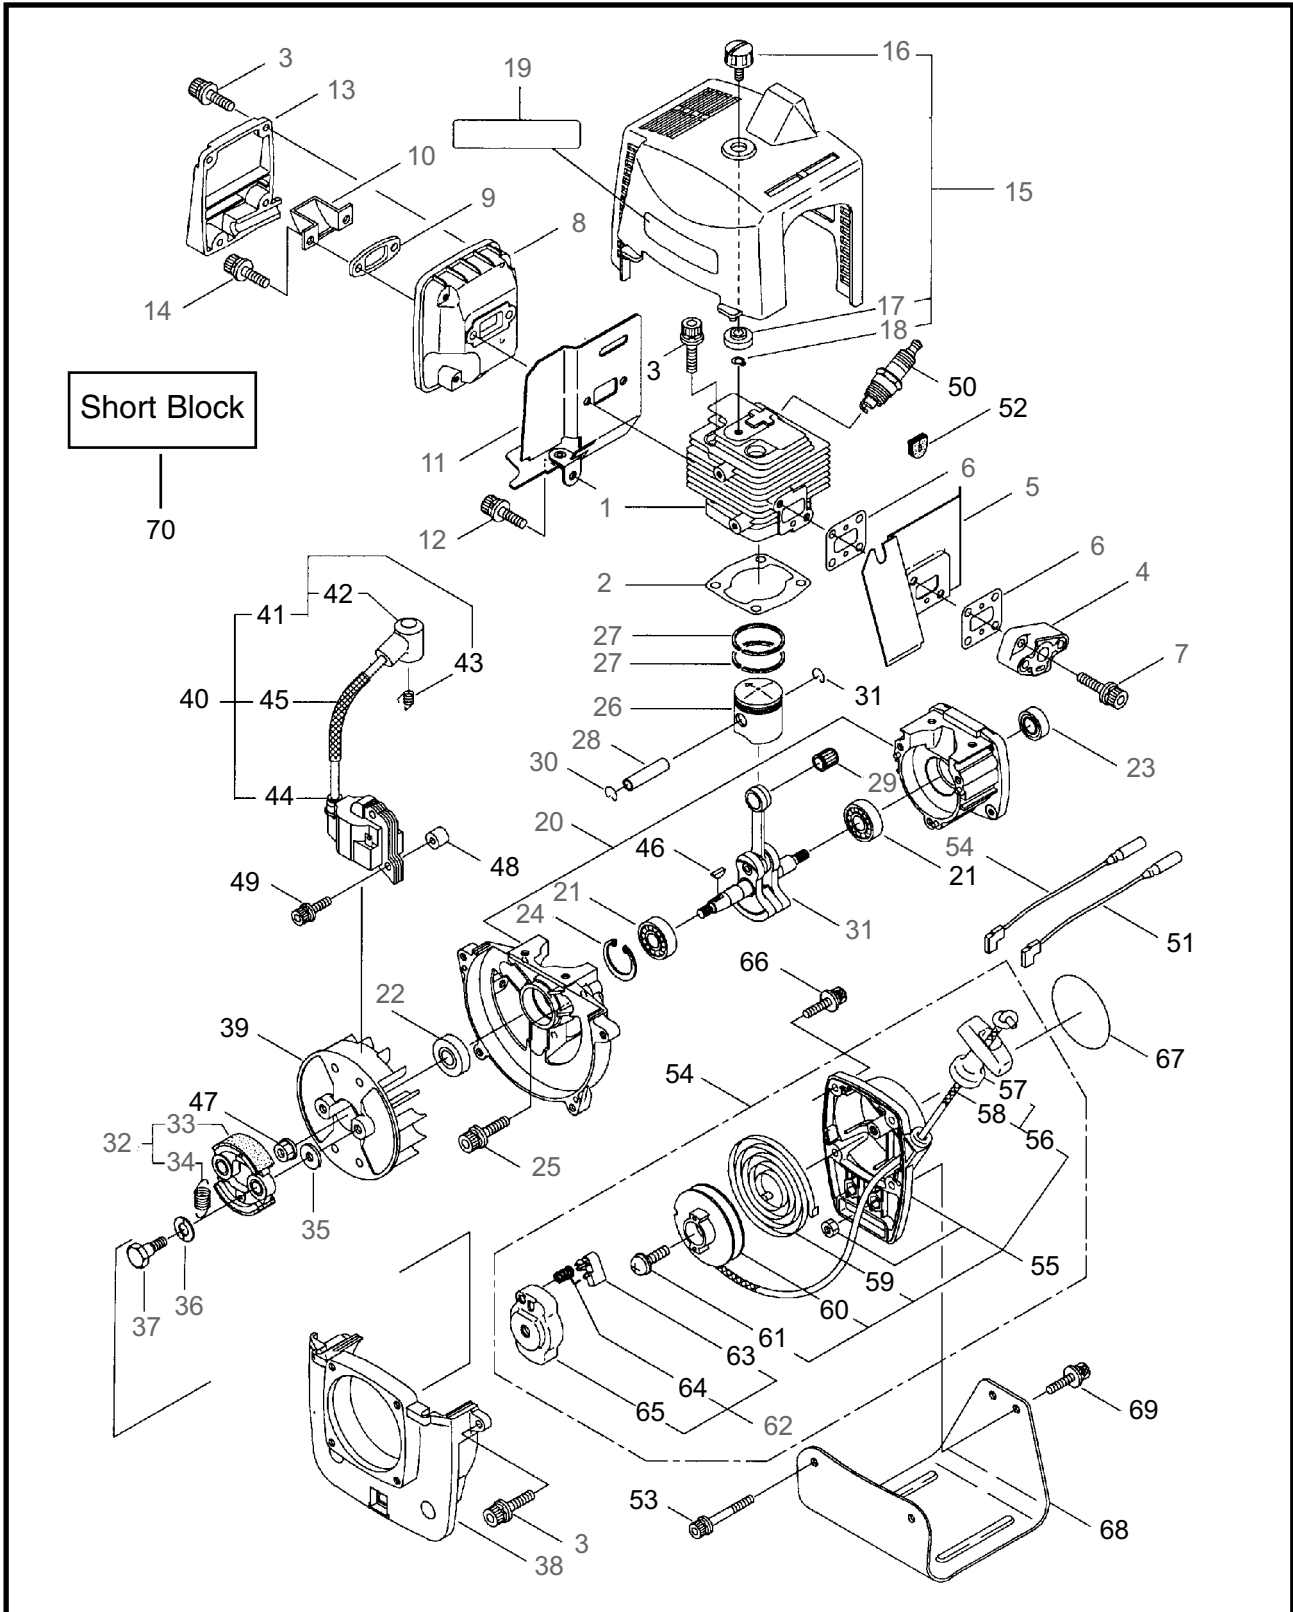

8 ILLUSTRATED PARTS LIST
BC329H

ENGINE

REF #	PART #	DESCRIPTION	Q'TY.	NOTES
39	268954	Rotor/Fan	1	
40	267173	Ignition Coil Ass'y	1	Incl. 42-48
41	267403	Spark Plug Wire Ass'y	1	Incl. 44-46
42	261074	Plug Boot	1	
43	261075	Connector	1	
44	261072	Cap	1	
45	269418	Insulator	1	
46	261076	Woodruff Key	1	3x10
47	261417	Nut, Rotor	1	M8
48	261078	Spacer	2	
49	261256	Cap Screw	2	M4x25
50	261200	Spark Plug	1	NGK BPM6Y
51	267492	Lead	2	
52	261202	Grommet	1	
53	268270	Cap Screw	2	M5x40
54	262006	Recoil Starter Ass'y	1	Incl. 55-65
55	262039	Recoil Ass'y	1	Incl. 56-61
56	261723	Rope Ass'y	1	Incl. 57,58
57	261725	Starter Grip	1	
58	261724	Starter Rope	1	
59	261721	Spiral Spring	1	
60	261720	Pulley	1	
61	262922	Screw	1	
62	263475	Starter Pawl Ass'y	1	Incl. 63-65
63	263477	Pawl	1	
64	261728	Return Spring	1	
65	263476	Pawl Case	1	
66	261257	Cap Screw	4	M4x16
67	264525	Label	1	MARUYAMA
68	264659	Stand	1	
69	261607	Cap Screw	2	M5x16
70	814793	Short Block