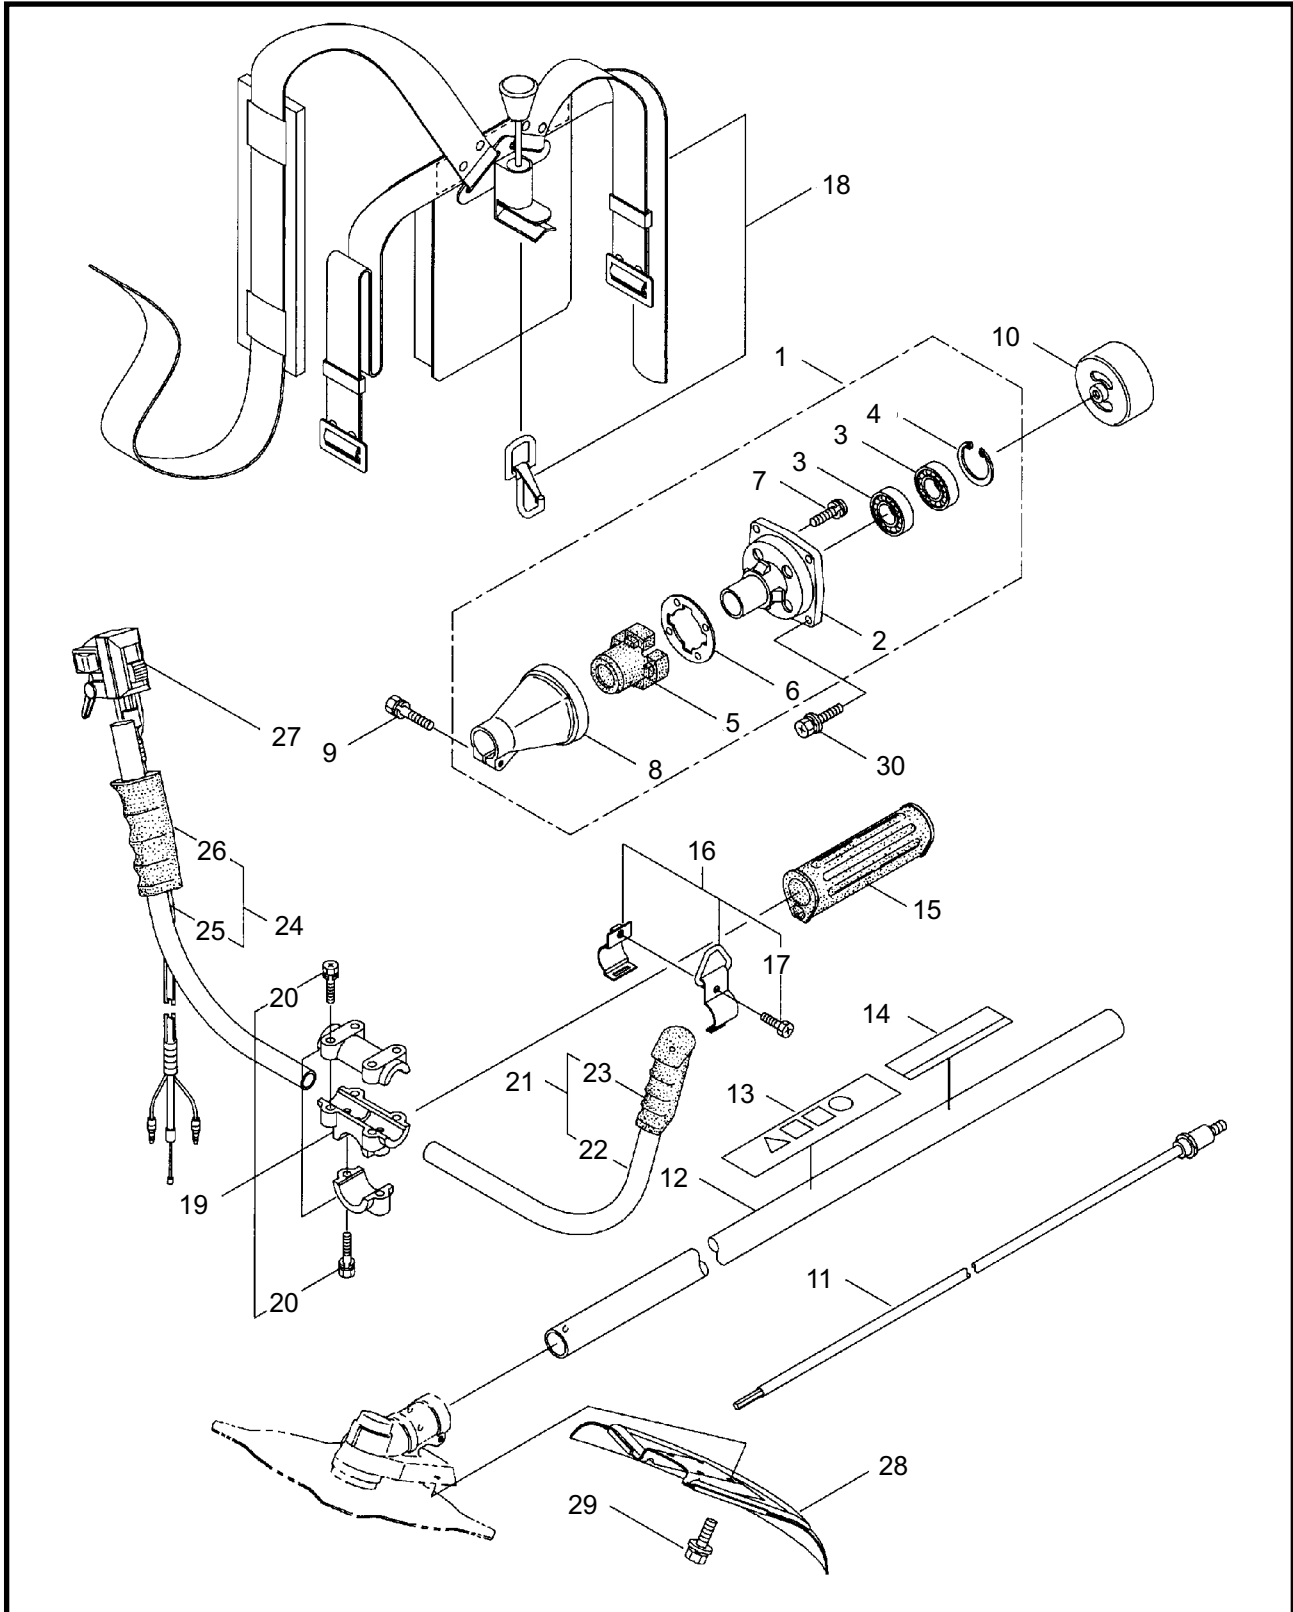

Maruyama. *E x t r a o r d i n a r y .*

2 ILLUSTRATED PARTS LIST
BC329H

MAIN BODY

REF #	PART #	DESCRIPTION	Q'TY.	NOTES
1	215512	Clutch Case Ass'y	1	Incl. 2-8
2	214592	Bearing Case	1	
3	261743	Bearing	2	#6000ZZ
4	054676	Snap Ring	1	
5	214162	Buffer	1	
6	214163	Washer	1	
7	092033	Screw	4	M5x15
8	214593	Driveshaft Tube Adapter	1	
9	092561	Bolt	1	M5x25
10	054677	Clutch Drum	1	
11	219268	Driveshaft Ass'y	1	
12	223817	Driveshaft Tube	1	
13	213750	Label	1	Caution
14	225224	Label	1	BC329H
15	215532	Shaft Grip	1	
16	054691	Hanging Bracket Ass'y	1	Incl. 17
17	089738	Bolt	1	M5x15
18	210463	Hanging Strap Ass'y	1	
19	215418	Bracket Ass'y	1	Incl. 20
20	092561	Bolt	6	M5x25
21	225225	Handle (A) Ass'y	1	Incl. 22,23
22	219362	Handle (A)	1	
23	218467	Handle Grip	1	
24	225227	Handle (B) Ass'y	1	Incl. 25,26
25	219363	Handle (B)	1	
26	218468	Handle Grip	1	
27	221784	Throttle Trigger	1	
28	217091	Safety Cover	1	
29	092562	Bolt	4	M5x10
30	817002	Bolt	4	M5x20

4 ILLUSTRATED PARTS LIST
BC329H

GEAR CASE

REF #	PART #	DESCRIPTION	Q'TY.	NOTES
1	220577	Gearcase Ass'y	1	Incl. 2-18
2	219077	Gearcase	1	
3	089884	Bolt	1	M8x10
4	210554	Bearing	1	#608
5	210555	Gear	1	
6	215762	Blade Shaft	1	
7	212999	Bearing	1	#6001 2RK
8	055185	Snap Ring	1	
9	215544	Pinion Gear	1	
10	210560	Bearing	1	#609
11	217042	Bearing	1	#609Z
12	140269	Snap Ring	1	
13	140270	Snap Ring	1	
14	092561	Bolt	1	M5x25
15	212986	Boss Adapter	1	
16	140275	Clamping Washer	1	
17	215547	Stabilizer	1	
18	215610	Bolt	1	M8x22, Counterclockwise
19	089737	Bolt	1	M5x12