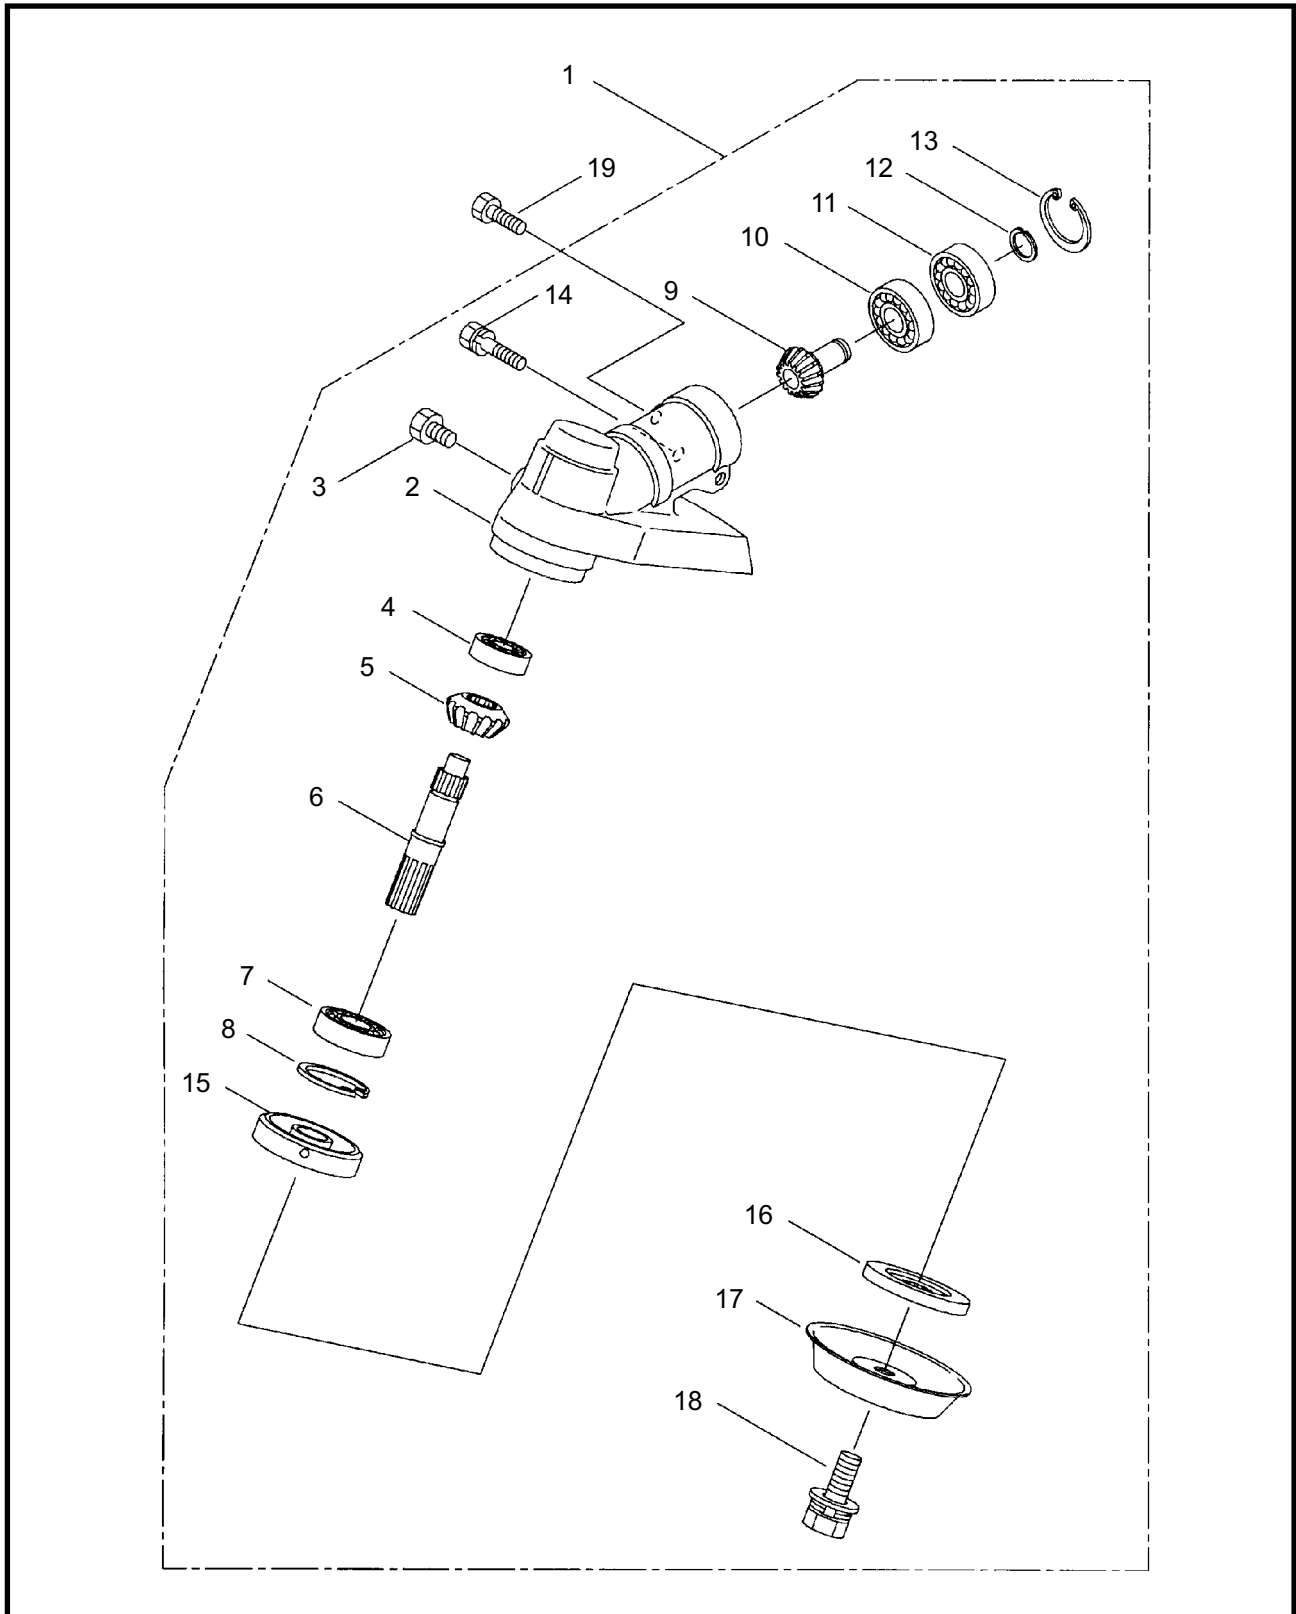

Maruyama. *E x t r a o r d i n a r y .*

2 ILLUSTRATED PARTS LIST
BC329H

MAIN BODY

REF #	PART #	DESCRIPTION	Q'TY.	NOTES
1	215512	Clutch Case Ass'y	1	Incl. 2-8
2	214592	Bearing Case	1	
3	261743	Bearing	2	#6000ZZ
4	054676	Snap Ring	1	
5	214162	Buffer	1	
6	214163	Washer	1	
7	092033	Screw	4	M5x15
8	214593	Driveshaft Tube Adapter	1	
9	092561	Bolt	1	M5x25
10	054677	Clutch Drum	1	
11	219268	Driveshaft Ass'y	1	
12	223817	Driveshaft Tube	1	
13	213750	Label	1	Caution
14	225224	Label	1	BC329H
15	215532	Shaft Grip	1	
16	054691	Hanging Bracket Ass'y	1	Incl. 17
17	089738	Bolt	1	M5x15
18	210463	Hanging Strap Ass'y	1	
19	215418	Bracket Ass'y	1	Incl. 20
20	092561	Bolt	6	M5x25
21	225225	Handle (A) Ass'y	1	Incl. 22,23
22	219362	Handle (A)	1	
23	218467	Handle Grip	1	
24	225227	Handle (B) Ass'y	1	Incl. 25,26
25	219363	Handle (B)	1	
26	218468	Handle Grip	1	
27	221784	Throttle Trigger	1	
28	217091	Safety Cover	1	
29	092562	Bolt	4	M5x10
30	817002	Bolt	4	M5x20

4 ILLUSTRATED PARTS LIST
BC329H

GEAR CASE

REF #	PART #	DESCRIPTION	Q'TY.	NOTES
1	220577	Gearcase Ass'y	1	Incl. 2-18
2	219077	Gearcase	1	
3	089884	Bolt	1	M8x10
4	210554	Bearing	1	#608
5	210555	Gear	1	
6	215762	Blade Shaft	1	
7	212999	Bearing	1	#6001 2RK
8	055185	Snap Ring	1	
9	215544	Pinion Gear	1	
10	210560	Bearing	1	#609
11	217042	Bearing	1	#609Z
12	140269	Snap Ring	1	
13	140270	Snap Ring	1	
14	092561	Bolt	1	M5x25
15	212986	Boss Adapter	1	
16	140275	Clamping Washer	1	
17	215547	Stabilizer	1	
18	215610	Bolt	1	M8x22, Counterclockwise
19	089737	Bolt	1	M5x12