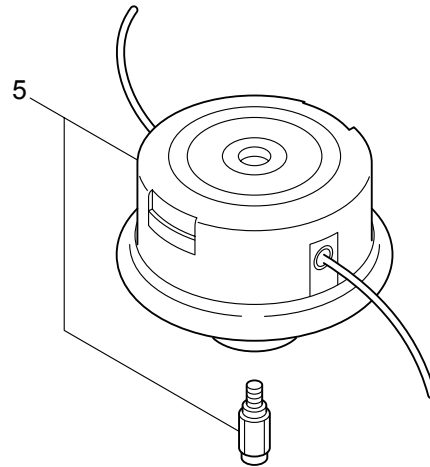

5. BC2321CA/Y09
ACCESSORIES

Ref. No.	Part No.	Part Name	Q'ty	Remarks
5-1	210418	Box Spanner	1	13x19x(+)
5-2	219431	Wrench	1	3mm
5-3	219432	Wrench	1	4mm
5-4	227829	Instruction Manual	1	
5-5	840781	Semi-Auto Head (L/R), 4	1