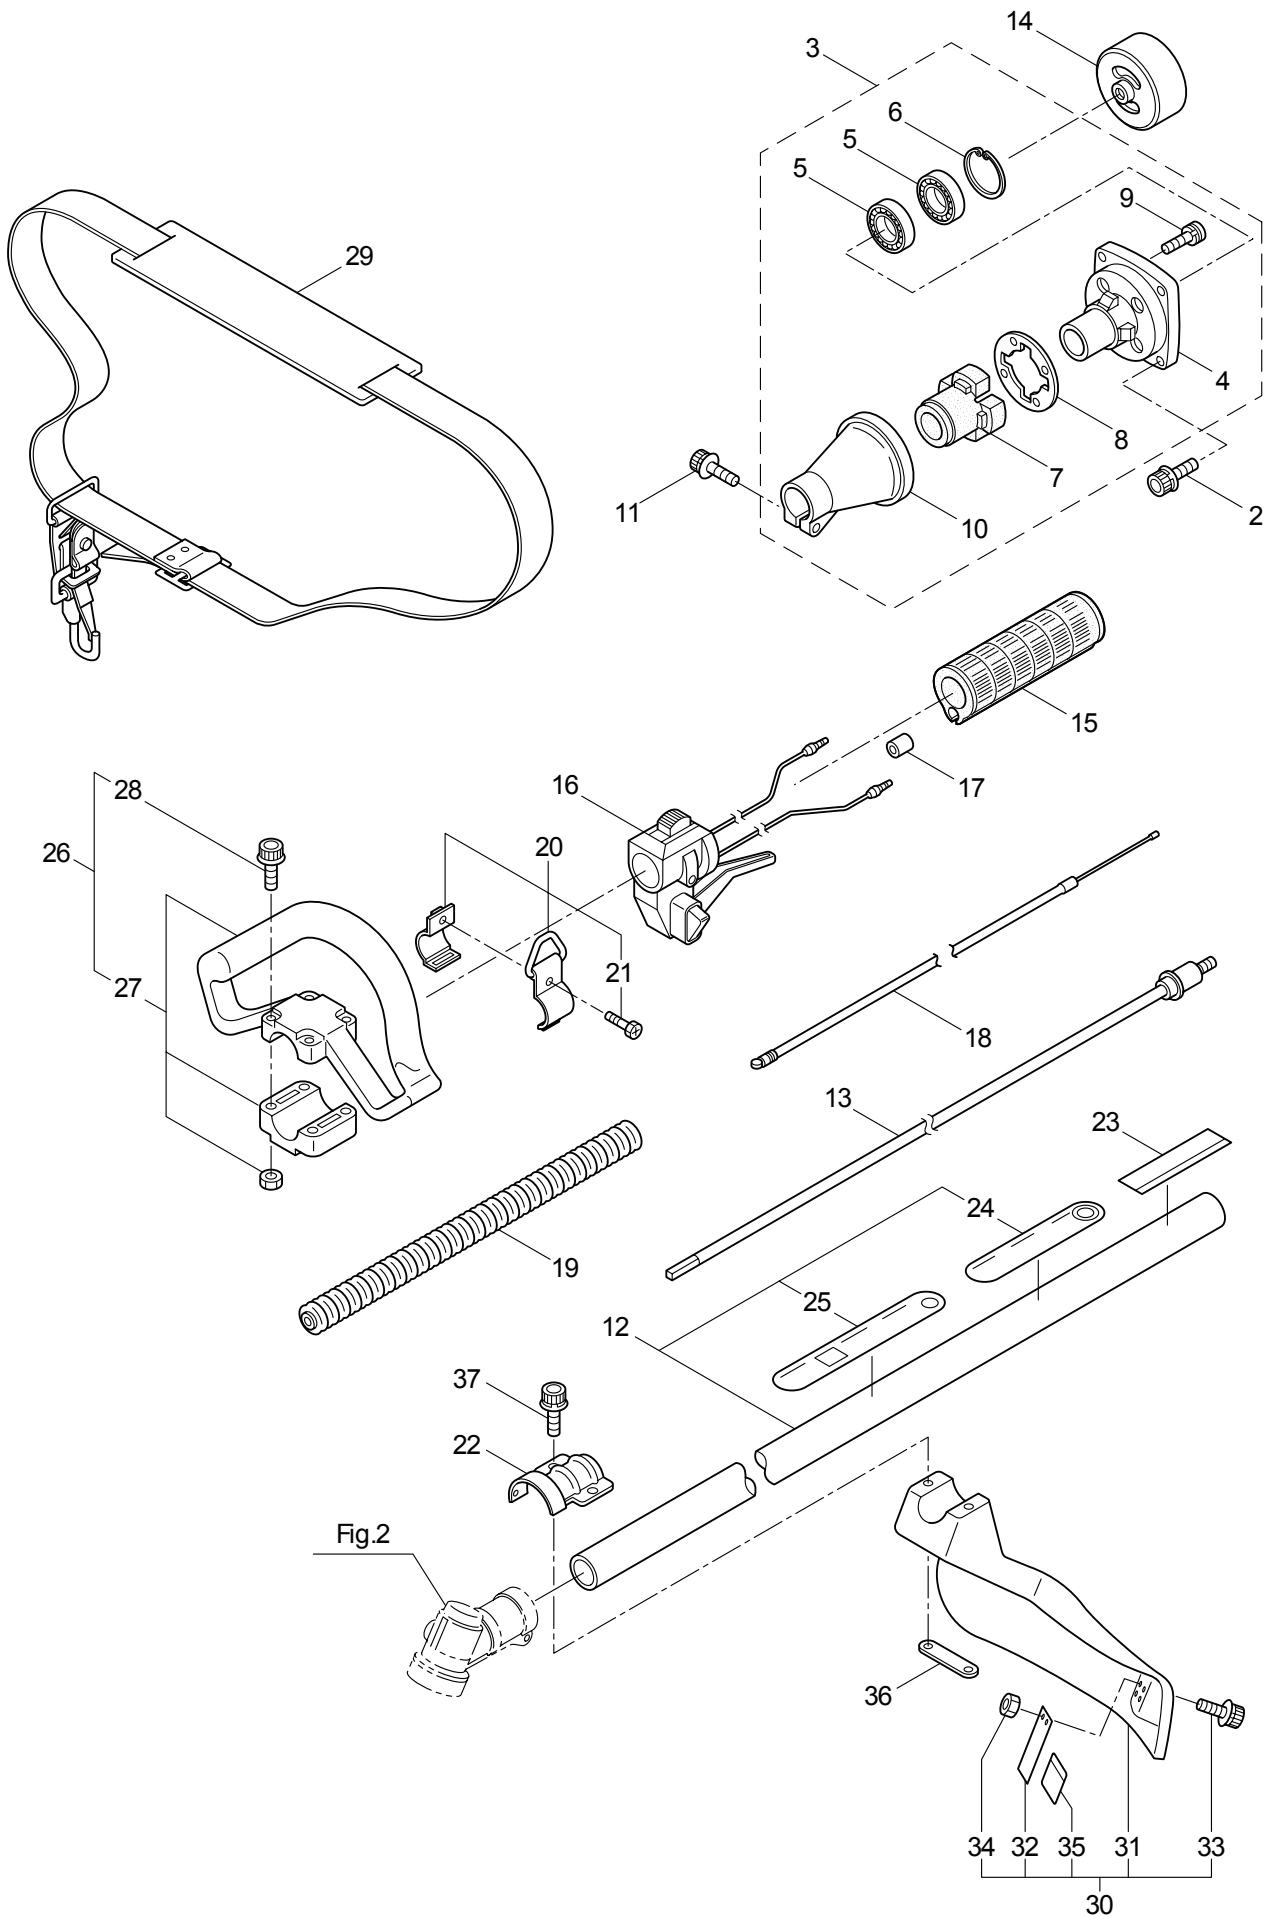

Maruyama. *E x t r a o r d i n a r y .*

1. BC2321CA/Y09
MAIN BODY

Ref. No.	Part No.	Part Name	Q'ty	Remarks
1-2	261250	Cap Screw	4	M5x20
1-3	215512	Clutch Case Ass'y	1	Incl.4-10
1-4	214592	Bearing Case	1	
1-5	214161	Bearing	2	#6000ZZ
1-6	054676	Snap Ring	1	#26
1-7	214162	Buffer	1	
1-8	214163	Washer	1	
1-9	092033	Screw	4	M5x15
1-10	214593	Driveshaft Tube Adapter	1	
1-11	261246	Cap Screw	1	M5x25
1-12	220078	Driveshaft Tube Ass'y	1	Incl>24,25
1-13	219268	Driveshaft Ass'y	1	
1-14	054677	Clutch Drum	1	
1-15	215532	Shaft Grip	1	
1-16	221465	Throttle Trigger	1	
1-17	214083	Outer Guide	1	
1-18	213444	Throttle Cable	1	340L
1-19	213548	Plastic Tube	1	#10x200L
1-20	054691	Hanging Bracket Ass'y	1	Incl.21
1-21	089738	Bolt	1	M5x15
1-22	225962	Bracket	1	
1-23	230723	Label	1	BC2321CA
1-24	221501	Label	1	Warning
1-25	221502	Label	1	Caution
1-26	227816	Loop Handle Ass'y	1	Incl.27,28
1-27	222139	Loop Handle	1	
1-28	215608	Cap Screw	4	M5x30x16
1-29	220533	Hanging Strap Ass'y	1	
1-30	226300	Safety Cover Ass'y	1	Incl.31-35
1-31	225961	Safety Cover	1	
1-32	222900	String Cutter	1	
1-33	227817	Bolt	2	M5x12
1-34	089846	Nut	2	M5
1-35	212972	String Cutter Cover	1	
1-36	225963	Threaded Bracket	1	
1-37	261612	Cap Screw	2	M5x30

2. BC2321CA/Y09
GEARCASE

Ref. No.	Part No.	Part Name	Q'ty	Remarks
2-1	225959	Gearcase Ass'y	1	Incl.2-15
2-2	225960	Gearcase	1	
2-3	089884	Bolt	1	M8x10
2-4	261246	Cap Screw	1	M5x25
2-5	210554	Bearing	1	#608
2-6	227106	Gear Set	1	
2-7	215762	Blade Shaft	1	
2-8	212999	Bearing	1	#6001 2RK
2-9	055185	Snap Ring	1	#28
2-10	210560	Bearing	1	#609
2-11	140268	Bearing	1	#609Z
2-12	140269	Snap Ring	1	WR9
2-13	140270	Snap Ring	1	#24
2-14	222890	Boss Adapter	1	
2-15	221998	Bolt	1	M8x12,Counterclockwise
2-16	261233	Cap Screw	1	M5x12