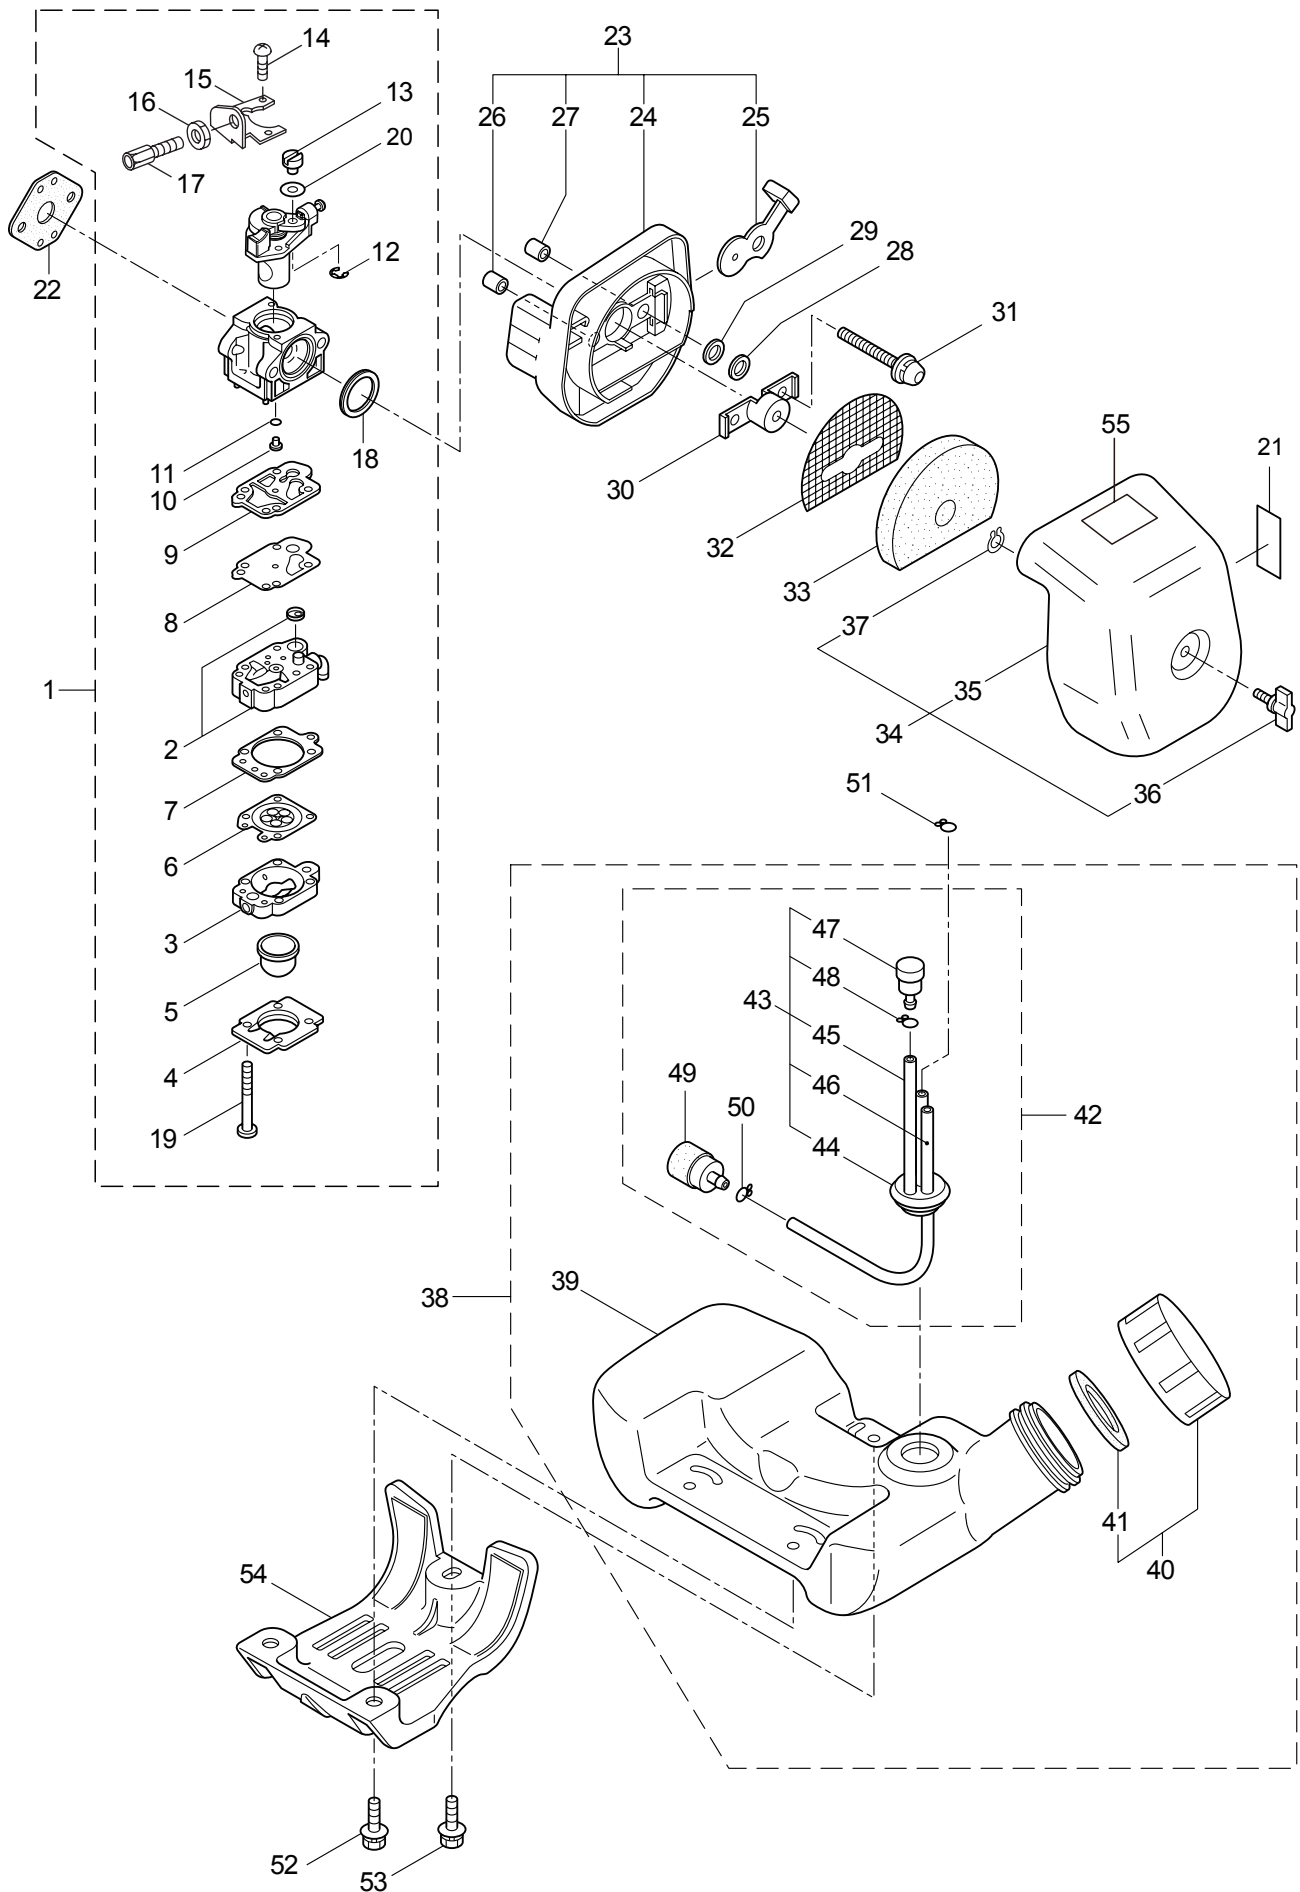

4. BC2321CA/Y09
CARBURETOR, FUEL TANK

Ref. No.	Part No.	Part Name	Q'ty	Remarks
4-1	282331	Carburetor Ass'y	1	Incl.2-20
4-2	264155	Pump Body	1	
4-3	262991	Purge Body	1	
4-4	262992	Cover Plate	1	
4-5	261874	Primer Bulb	1	
4-6	283905	Diaphragm, Meterring	1	
4-7	262993	Gasket	1	
4-8	262994	Diaphragm,Fuel Pump	1	
4-9	282576	Gasket	1	
4-10	268574	Main Jet	1	
4-11	261871	O-Ring	1	
4-12	261876	E-Ring	1	
4-13	261658	Swivel	1	
4-14	261875	Screw	2	
4-15	264677	Bracket	1	
4-16	261878	Nut	1	
4-17	263994	Adapter	1	
4-18	261657	Packing	1	
4-19	262996	Screw	4	
4-20	264678	Washer	1	
4-21	261352	Label	1	Choke
4-22	261864	Gasket	1	
4-23	268055	Air Filter Case Ass'y	1	Incl.24-27
4-24	268056	Air Filter Case	1	
4-25	268057	Valve	1	
4-26	268157	Sleeve	1	5.5x7.1x6L
4-27	268412	Sleeve	1	5.5x7.1x6.6L
4-28	263345	Packing	1	7.2x11xt1.3
4-29	263942	Washer	1	7.2x12xt0.15
4-30	263815	Stay	1	
4-31	264016	Cap Screw	2	M5x60
4-32	265026	Screen	1	
4-33	265027	Foam Element	1	
4-34	268058	Air Filter Cover Ass'y	1	Incl.35-37
4-35	268059	Air Filter Cover	1	
4-36	281438	Knob	1	
4-37	261734	Snap Ring	1	#5
4-38	285690	Fuel Tank Ass'y	1	Incl.39-50
4-39	285048	Fuel Tank	1	
4-40	281565	Fuel Tank Cap Ass'y	1	Incl.41
4-41	269377	Gasket	1	
4-42	282334	Fuel Pipe Pick-up Ass'y	1	Incl.43-50
4-43	282335	Fuel Pipe Ass'y	1	Incl.44-48
4-44	268065	Grommet	1	
4-45	282337	Return Pipe	1