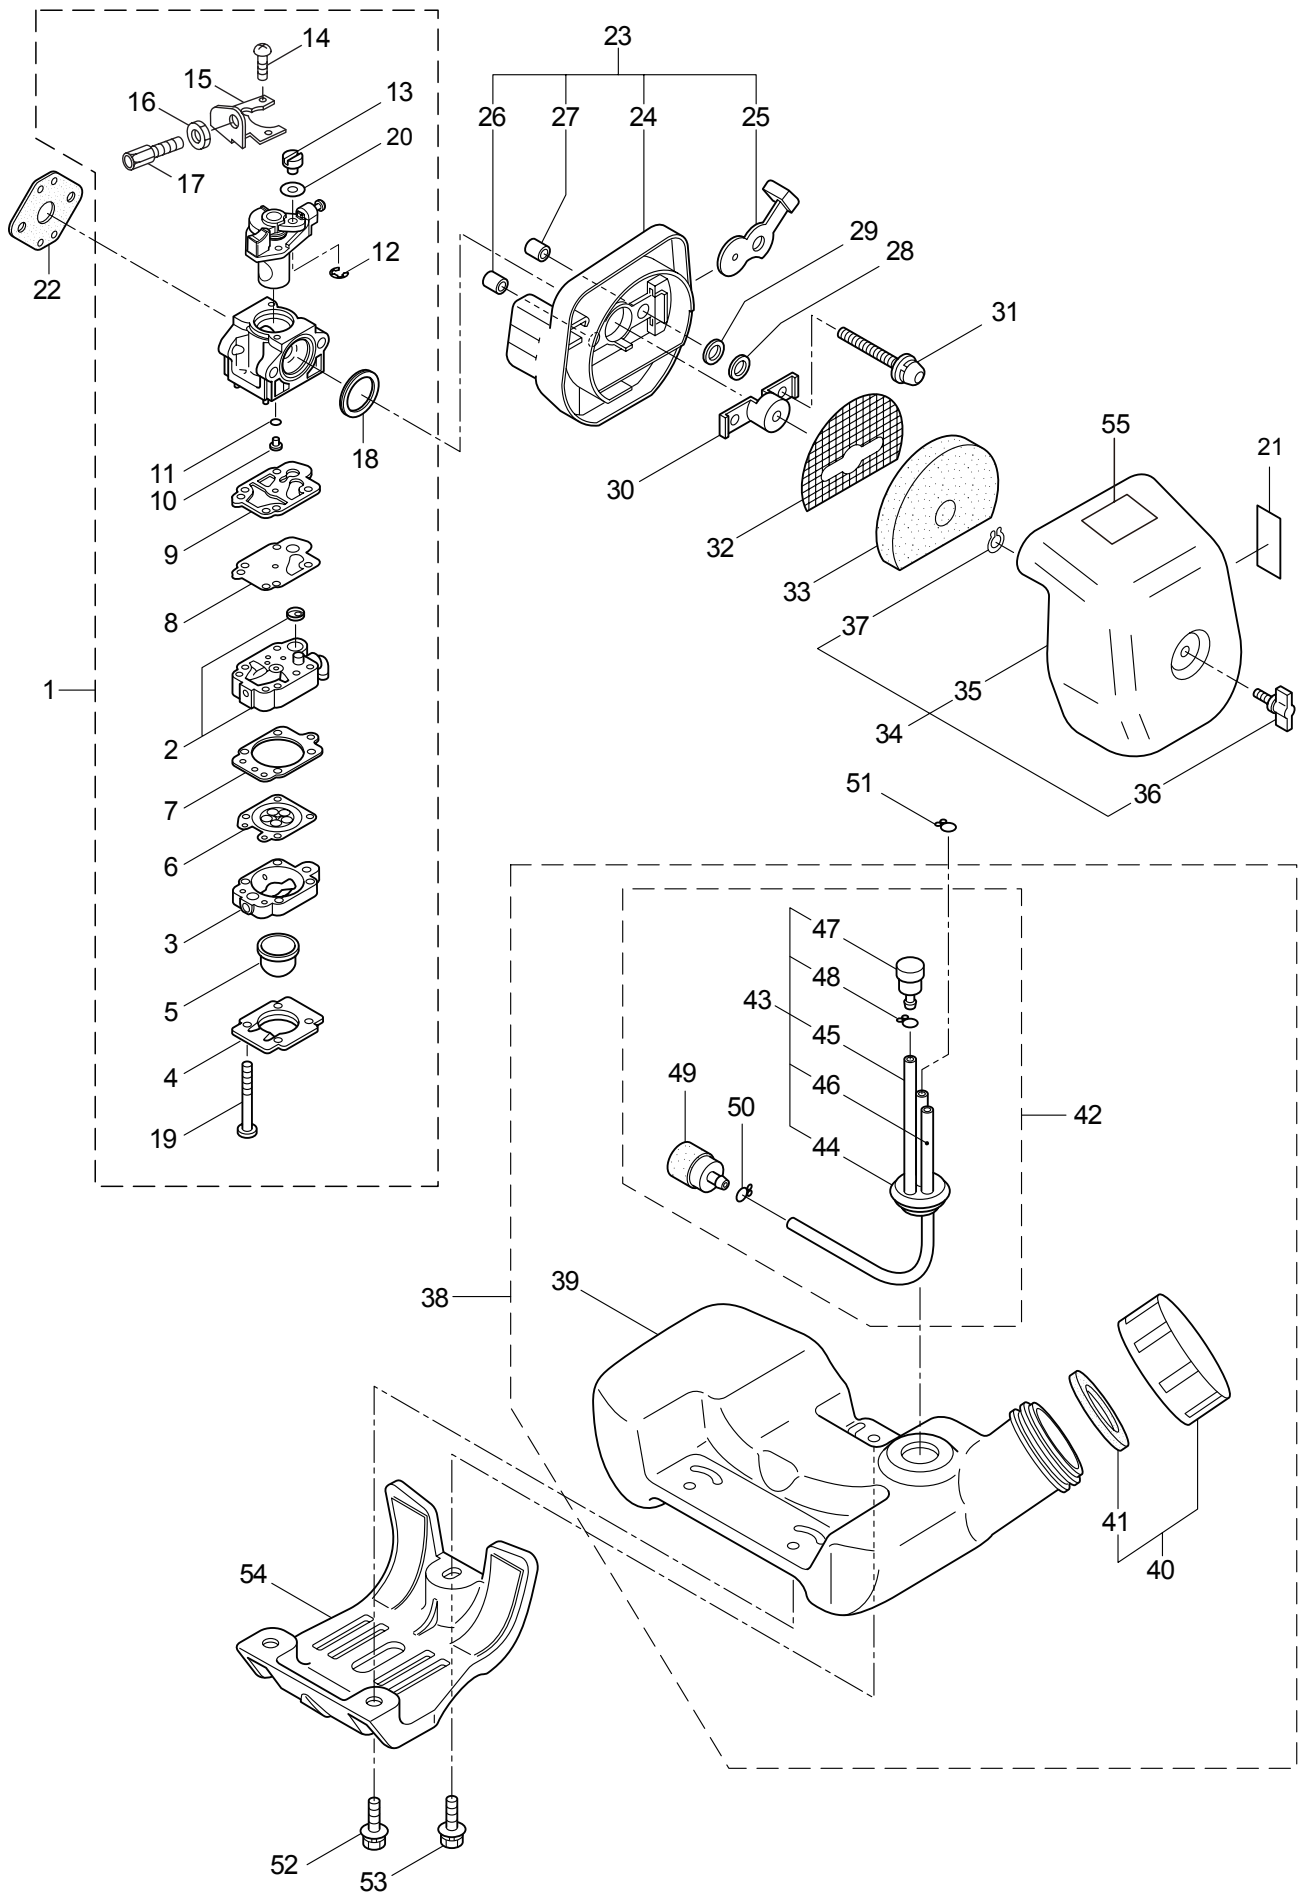

4. BC2321CA/Y09
CARBURETOR, FUEL TANK

Ref. No.	Part No.	Part Name	Q'ty	Remarks
4-46	282501	Fuel Pipe	1	150L
4-47	261590	Breather	1	
4-48	261117	Clip	1	
4-49	264653	Filter Ass'y	1	
4-50	261117	Clip	1	
4-51	261117	Clip	1	
4-52	281714	Cap Screw	2	M5x20
4-53	281715	Cap Screw	1	M5x20
4-54	281447	Stand	1	
4-55	285188	Label	1