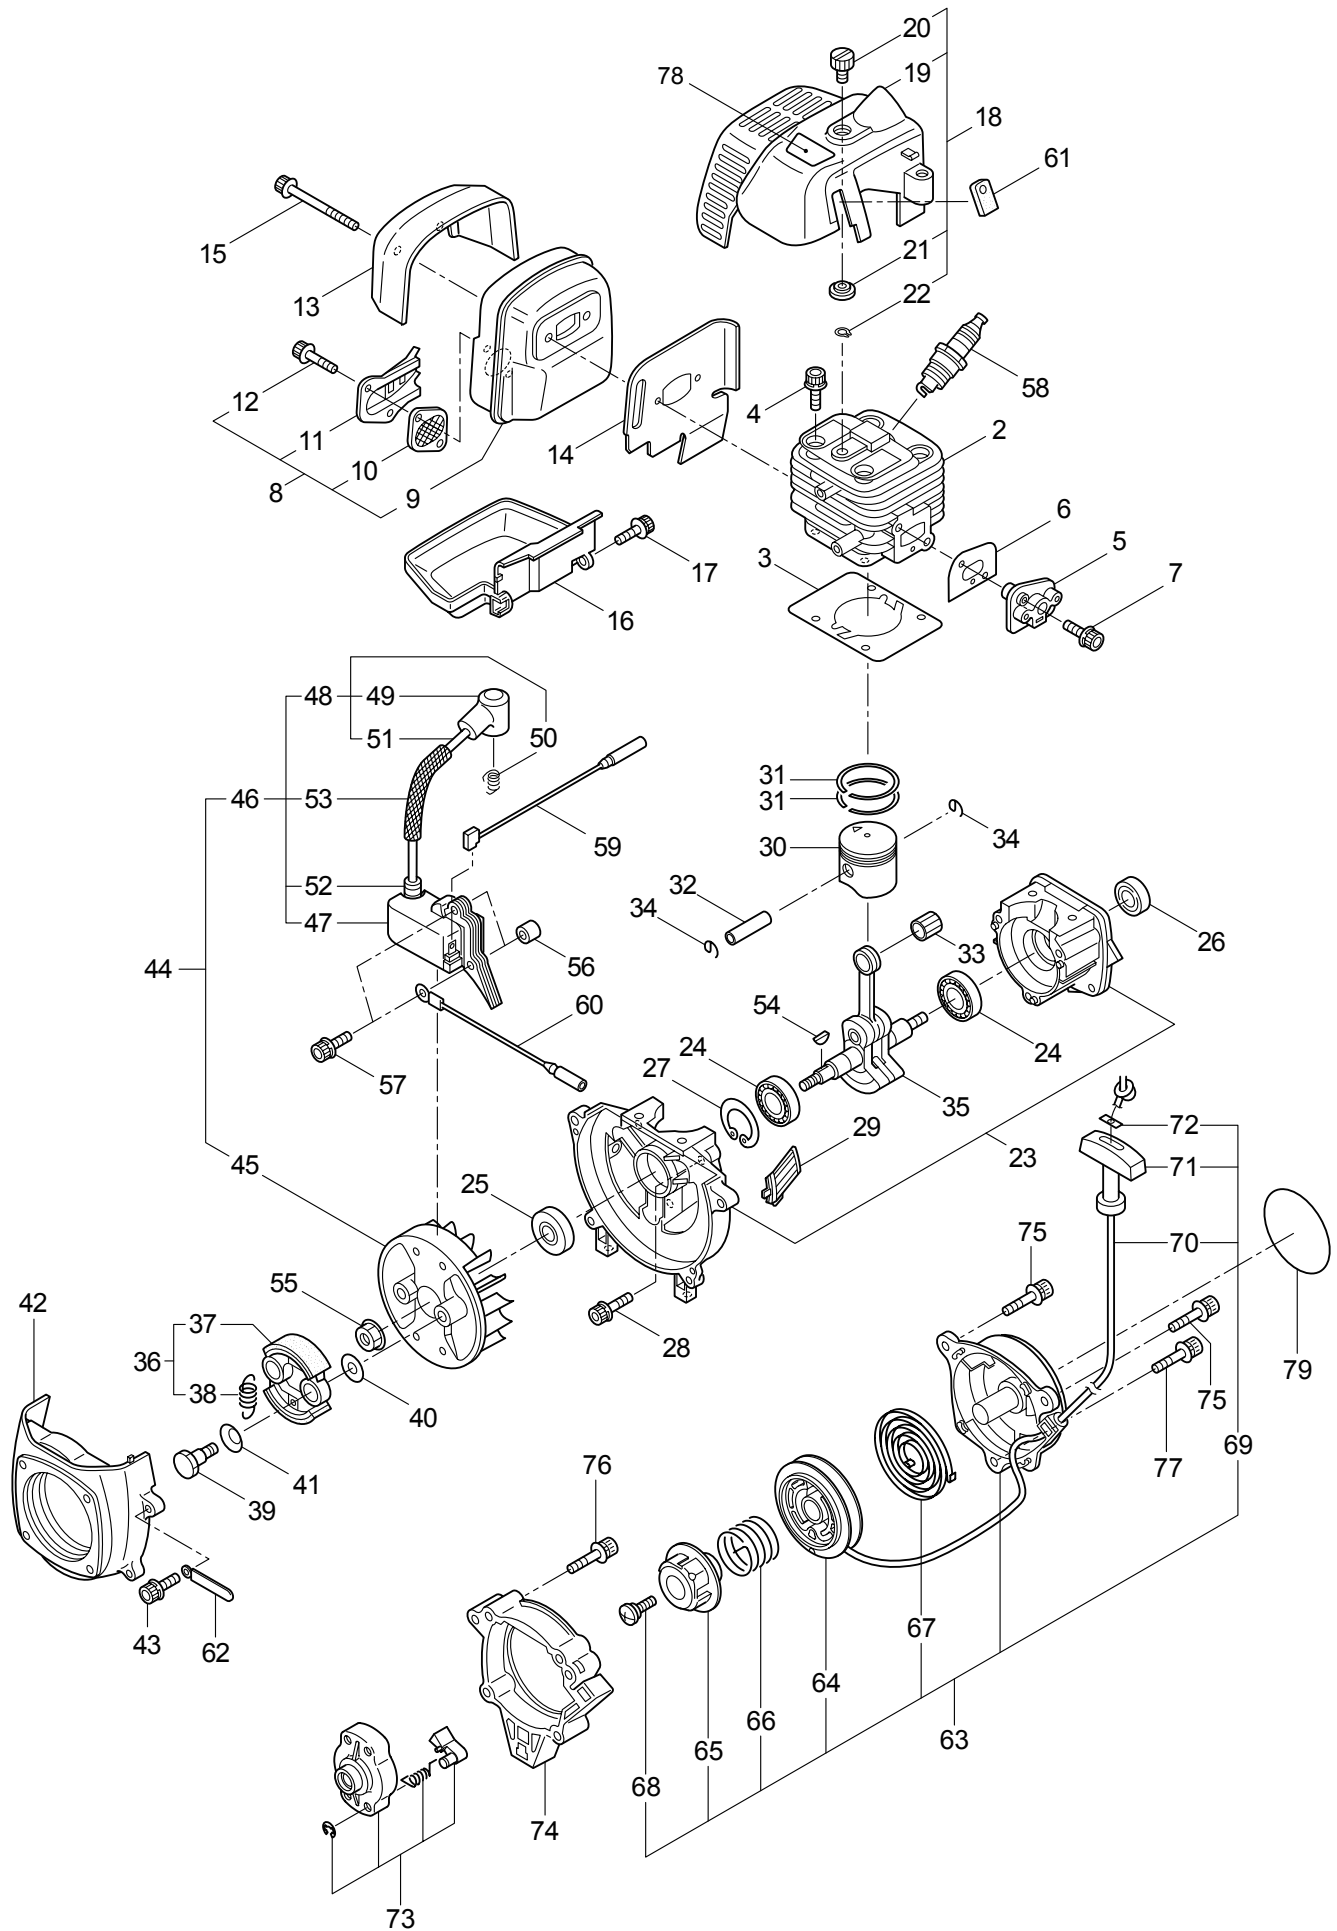

3.BC2321CA/Y09
ENGINE

Ref. No.	Part No.	Part Name	Q'ty	Remarks
3-46	281705	Ignition Coil Ass'y	1	Incl.47-53
3-47	281706	Coil	1	
3-48	281707	Spark Plug Wire Ass'y	1	Incl.49-51
3-49	261074	Plug Boot	1	
3-50	261075	Connector	1	
3-51	281709	Spark Plug Wire	1	
3-52	261072	Cap	1	
3-53	268584	Insulator	1	140L
3-54	261076	Woodruff Key	1	3x10
3-55	261417	Nut,Rotor	1	M8
3-56	280381	Spacer	2	
3-57	261256	Cap Screw	2	M4x25
3-58	261200	Spark Plug	1	NGK BPM6Y
3-59	263804	Wire,Coil Ground	1	
3-60	268044	Lead	1	
3-61	269189	Grommet	1	
3-62	264588	Clamp	1	
3-63	283477	Recoil Ass'y	1	Incl.64-72
3-64	283504	Reel	1	
3-65	283505	Cam Plate	1	
3-66	283506	Spring	1	
3-67	280931	Spiral Spring	1	
3-68	267213	Screw	1	
3-69	283578	Starter Rope Ass'y	1	Incl.70-72
3-70	283579	Starter Rope	1	
3-71	261725	Starter Grip	1	
3-72	283511	Rope Stopper	1	
3-73	283575	Starter Pawl Ass'y	1	
3-74	284698	Adapter Ass'y	1	
3-75	283391	Cap Screw	2	M4x20
3-76	265726	Cap Screw	4	M4x16
3-77	282096	Cap Screw	1	M4x16
3-78	282558	Label	1	
3-79	282340	Label	1	CER230