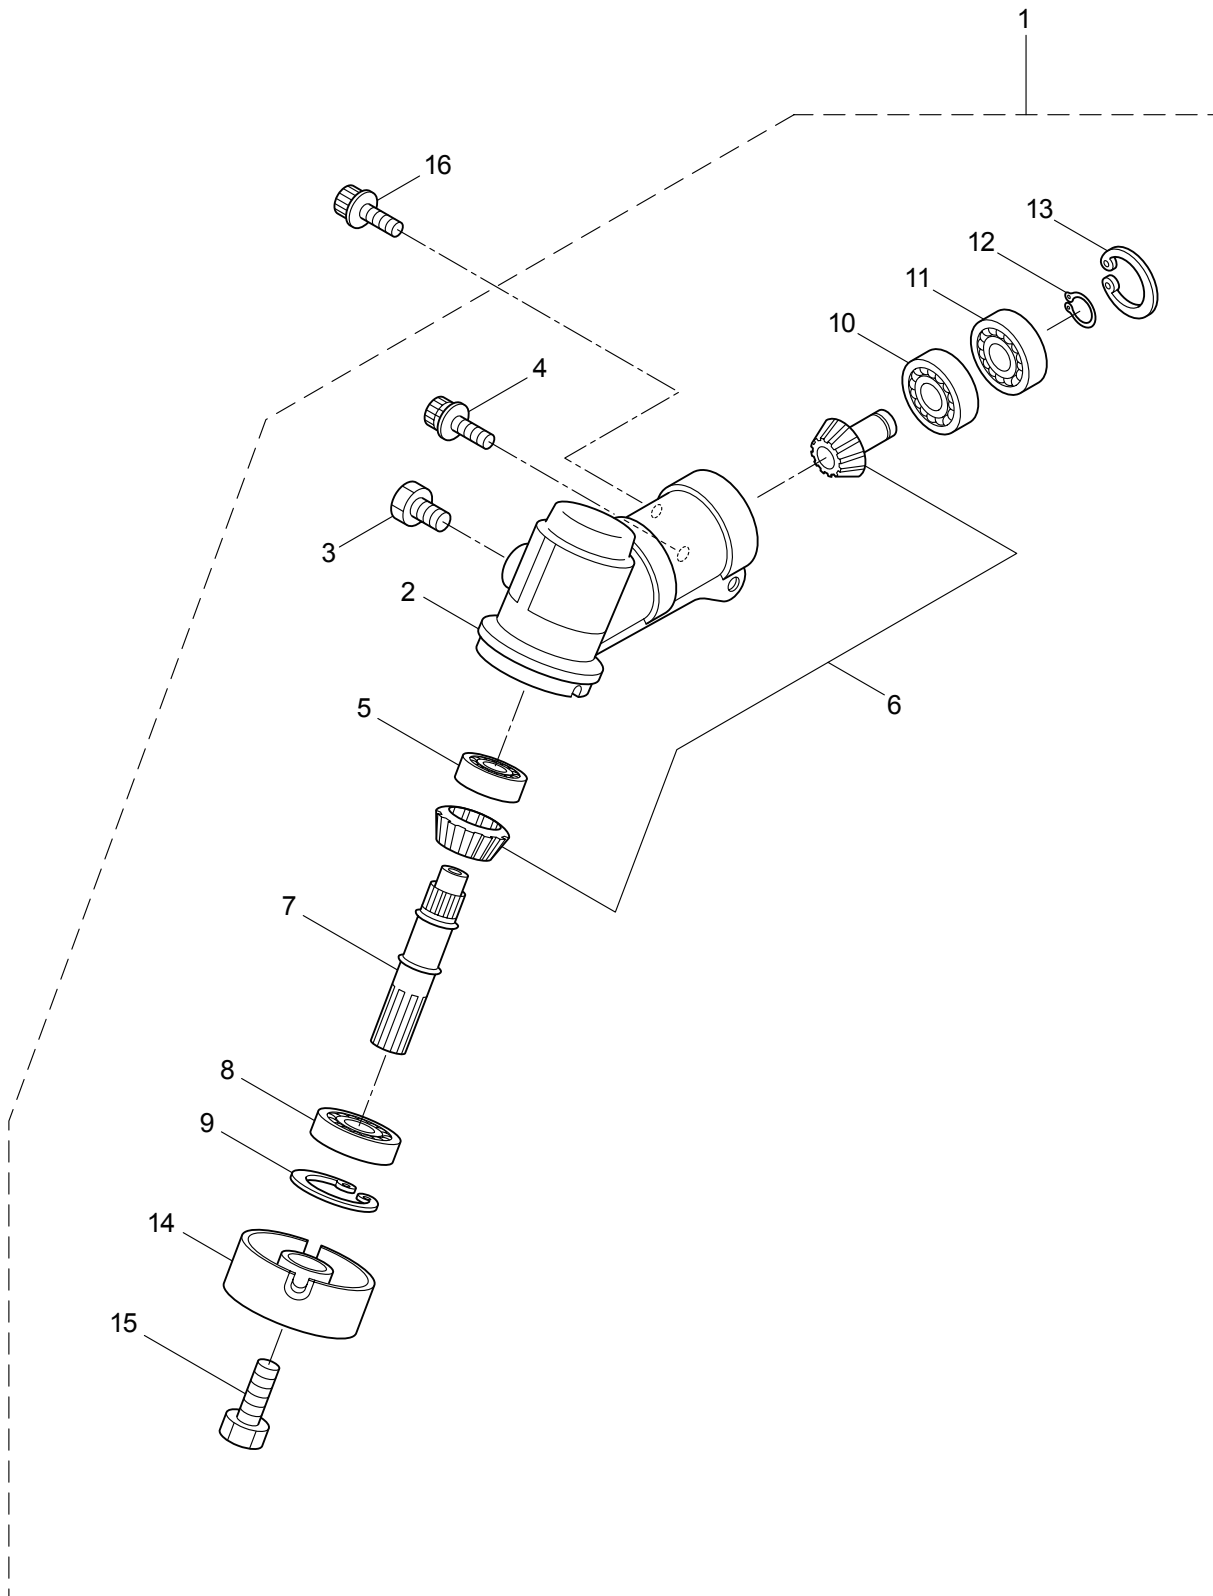

Maruyama. *E x t r a o r d i n a r y .*

1. BC2321CA/Y09
MAIN BODY

Ref. No.	Part No.	Part Name	Q'ty	Remarks
1-2	261250	Cap Screw	4	M5x20
1-3	215512	Clutch Case Ass'y	1	Incl.4-10
1-4	214592	Bearing Case	1	
1-5	214161	Bearing	2	#6000ZZ
1-6	054676	Snap Ring	1	#26
1-7	214162	Buffer	1	
1-8	214163	Washer	1	
1-9	092033	Screw	4	M5x15
1-10	214593	Driveshaft Tube Adapter	1	
1-11	261246	Cap Screw	1	M5x25
1-12	220078	Driveshaft Tube Ass'y	1	Incl>24,25
1-13	219268	Driveshaft Ass'y	1	
1-14	054677	Clutch Drum	1	
1-15	215532	Shaft Grip	1	
1-16	221465	Throttle Trigger	1	
1-17	214083	Outer Guide	1	
1-18	213444	Throttle Cable	1	340L
1-19	213548	Plastic Tube	1	#10x200L
1-20	054691	Hanging Bracket Ass'y	1	Incl.21
1-21	089738	Bolt	1	M5x15
1-22	225962	Bracket	1	
1-23	230723	Label	1	BC2321CA
1-24	221501	Label	1	Warning
1-25	221502	Label	1	Caution
1-26	227816	Loop Handle Ass'y	1	Incl.27,28
1-27	222139	Loop Handle	1	
1-28	215608	Cap Screw	4	M5x30x16
1-29	220533	Hanging Strap Ass'y	1	
1-30	226300	Safety Cover Ass'y	1	Incl.31-35
1-31	225961	Safety Cover	1	
1-32	222900	String Cutter	1	
1-33	227817	Bolt	2	M5x12
1-34	089846	Nut	2	M5
1-35	212972	String Cutter Cover	1	
1-36	225963	Threaded Bracket	1	
1-37	261612	Cap Screw	2	M5x30

2. BC2321CA/Y09
GEARCASE

Ref. No.	Part No.	Part Name	Q'ty	Remarks
2-1	225959	Gearcase Ass'y	1	Incl.2-15
2-2	225960	Gearcase	1	
2-3	089884	Bolt	1	M8x10
2-4	261246	Cap Screw	1	M5x25
2-5	210554	Bearing	1	#608
2-6	227106	Gear Set	1	
2-7	215762	Blade Shaft	1	
2-8	212999	Bearing	1	#6001 2RK
2-9	055185	Snap Ring	1	#28
2-10	210560	Bearing	1	#609
2-11	140268	Bearing	1	#609Z
2-12	140269	Snap Ring	1	WR9
2-13	140270	Snap Ring	1	#24
2-14	222890	Boss Adapter	1	
2-15	221998	Bolt	1	M8x12,Counterclockwise
2-16	261233	Cap Screw	1	M5x12