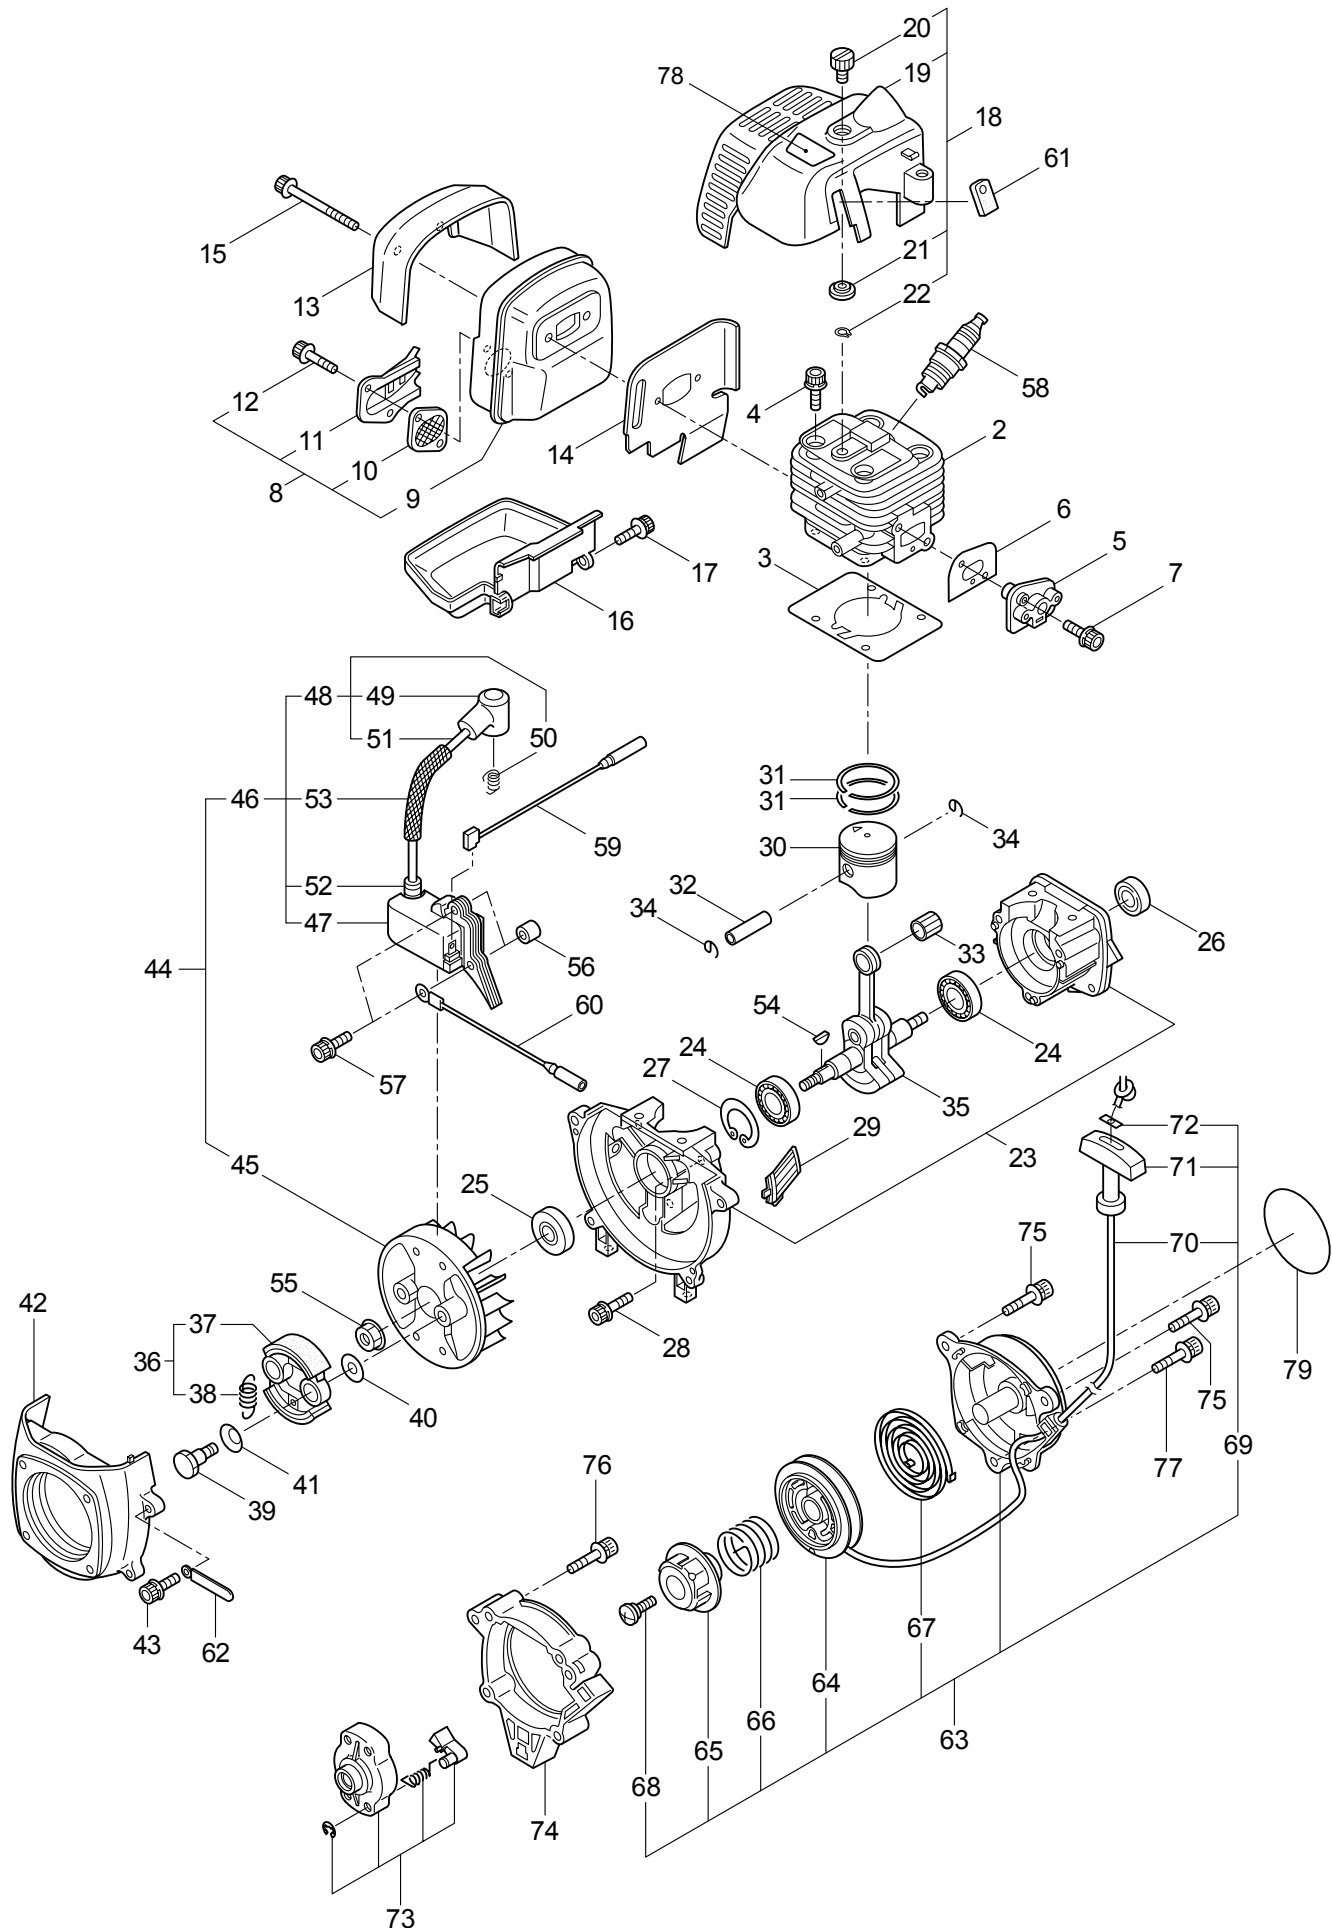

3.BC2321CA/Y09
ENGINE

Ref. No.	Part No.	Part Name	Q'ty	Remarks
3-2	282165	Cylinder	1	
3-3	282339	Gasket	1	
3-4	261250	Cap Screw	4	M5x20
3-5	269144	Insulator	1	New gasket required
3-6	267049	Gasket	1	
3-7	265924	Cap Screw	2	M5x25
3-8	282208	Muffler Ass'y	1	Incl.9-12
3-9	282209	Muffler Comp.	1	
3-10	267056	Spark Arrester	1	
3-11	268171	Muffler Tail	1	
3-12	265107	Cap Screw	2	M4x10
3-13	268461	Holder	1	
3-14	281440	Gasket	1	
3-15	266402	Cap Screw	2	M5x55
3-16	281446	Under Cover	1	
3-17	267191	Cap Screw	1	M5x16
3-18	281716	Top Cover Ass'y	1	Incl.19-22
3-19	281444	Top Cover	1	
3-20	261018	Knob	1	
3-21	261020	Spacer	1	
3-22	261734	Snap Ring	1	#5
3-23	268026	Crankcase	1	
3-24	280488	Bearing	2	PPL 6001
3-25	261492	Oil Seal	1	ISCD12287
3-26	261386	Oil Seal	1	ISCD12227
3-27	055185	Snap Ring	1	#28
3-28	261612	Cap Screw	3	M5x30
3-29	281442	Screen	1	
3-30	268032	Piston	1	
3-31	282177	Piston Ring	2	
3-32	261036	Piston Pin	1	
3-33	263957	Bearing, Needle	1	KTV81112EG01 B2
3-34	261576	Clip,Piston	2	
3-35	268187	Crankshaft/Conn.Rod Ass'y	1	
3-36	267327	Clutch Ass'y	1	Incl.37,38
3-37	267342	Clutch Shoe	2	(2)required
3-38	267345	Spring,Clutch	1	
3-39	264505	Bolt	2	
3-40	261189	Washer	2	6x16.5x1.2
3-41	261777	Wave Washer	2	
3-42	281443	Fan Cover	1	
3-43	261250	Cap Screw	4	M5x20
3-44	281704	Magneto Ass'y	1	Incl.45-53
3-45	268039	Rotor/Fan	1