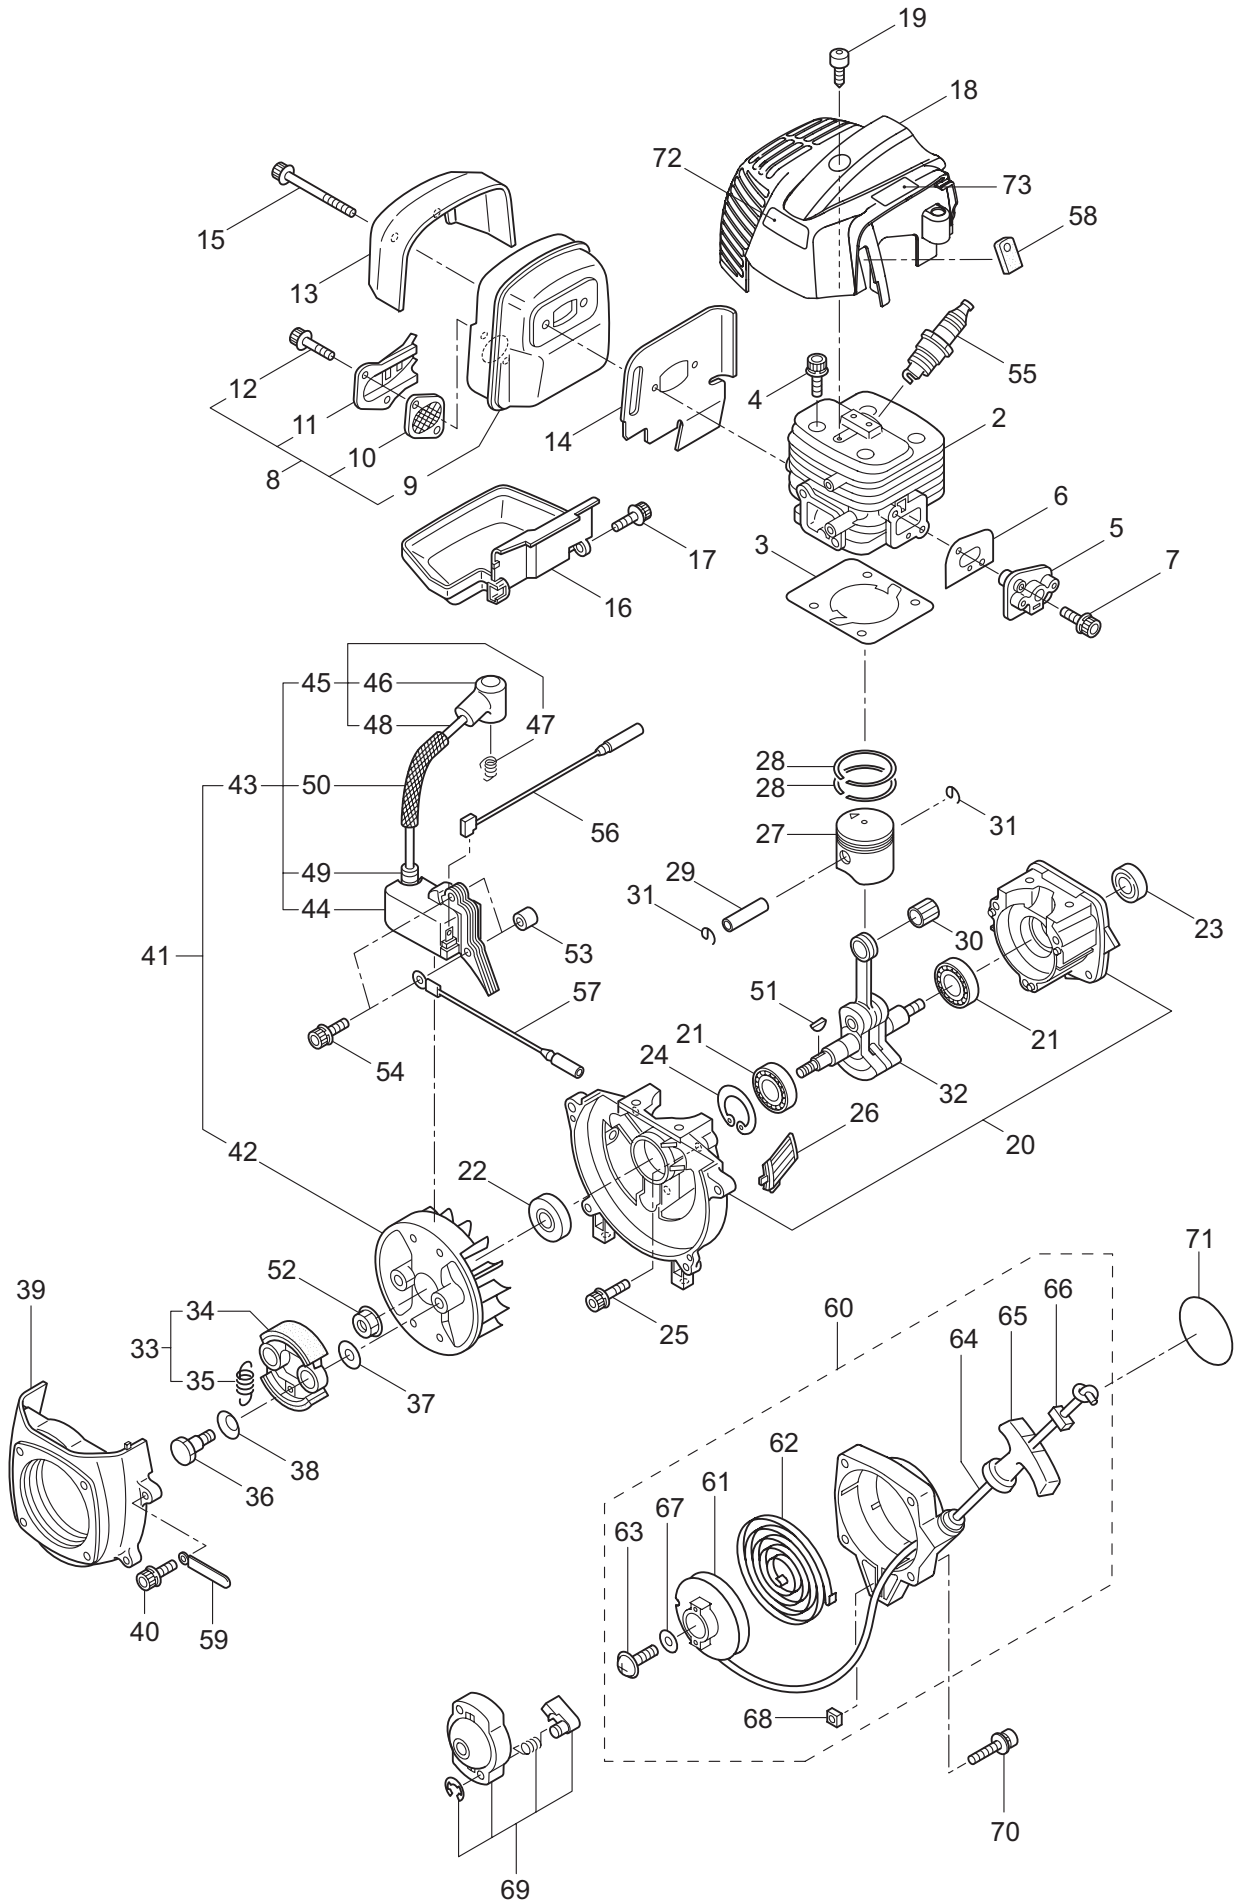

3. BT23L ENGINE

Ref. No.	Part No.	Part Name	Q'ty	Remarks
3-1	858819	Engine	1	CE230/30
3-2	286309	Cylinder	1	
3-3	286074	Gasket	1	
3-4	261250	Cap Screw	4	M5X20WSW
3-5	269144	Insulator	1	New gasket required
3-6	267049	Gasket	1	
3-7	265924	Cap Screw	2	M5X25WSW
3-8	282208	Muffler Ass'y	1	Incl.9-12
3-9	282209	Muffler Comp.	1	
3-10	267056	Spark Arrestor	1	
3-11	268171	Muffler Tail	1	
3-12	265107	Cap Screw	2	M4X10
3-13	268461	Holder	1	
3-14	281440	Gasket	1	
3-15	266402	Screw	2	M5X55
3-16	281446	Under Cover	1	
3-17	267191	Screw	1	M5X16WSW
3-18	287601	Top Cover	1	
3-19	286349	Knob	1	
3-20	268026	Crankcase	1	
3-21	280488	Bearing	2	PPL6001
3-22	261492	Oil Seal	1	
3-23	261386	Oil Seal	1	
3-24	055185	Snap Ring	1	#28
3-25	261612	Cap Screw	3	M5X30WSW
3-26	281442	Screen	1	
3-27	268032	Piston	1	
3-28	282177	Piston Ring	2	(2)Required
3-29	261036	Piston Pin	1	5.7X8X23.5L
3-30	263957	Bearing, Needle	1	
3-31	261576	Clip, Piston	2	
3-32	268187	Crankshaft/Conn.Rod Ass'y	1	
3-33	269168	Clutch Ass'y	1	Incl.34,35
3-34	269169	Clutch Shoe	2	(2)Required
3-35	269173	Spring, Clutch	1	
3-36	269647	Bolt	2	
3-37	269175	Washer	2	6.1X15X1.6
3-38	261777	Wave Washer	2	
3-39	287606	Fan Cover	1	
3-40	261250	Cap Screw	4	M5X20WSW
3-41	286269	Magneto Ass'y	1	Incl.42-50
3-42	286271	Rotor/Fan	1	
3-43	281705	Ignition Coil Ass'y	1	Incl.44-50
3-44	281706	Coil	1	
3-45	281707	Spark Plug Wire Ass'y	1	Incl.46-48