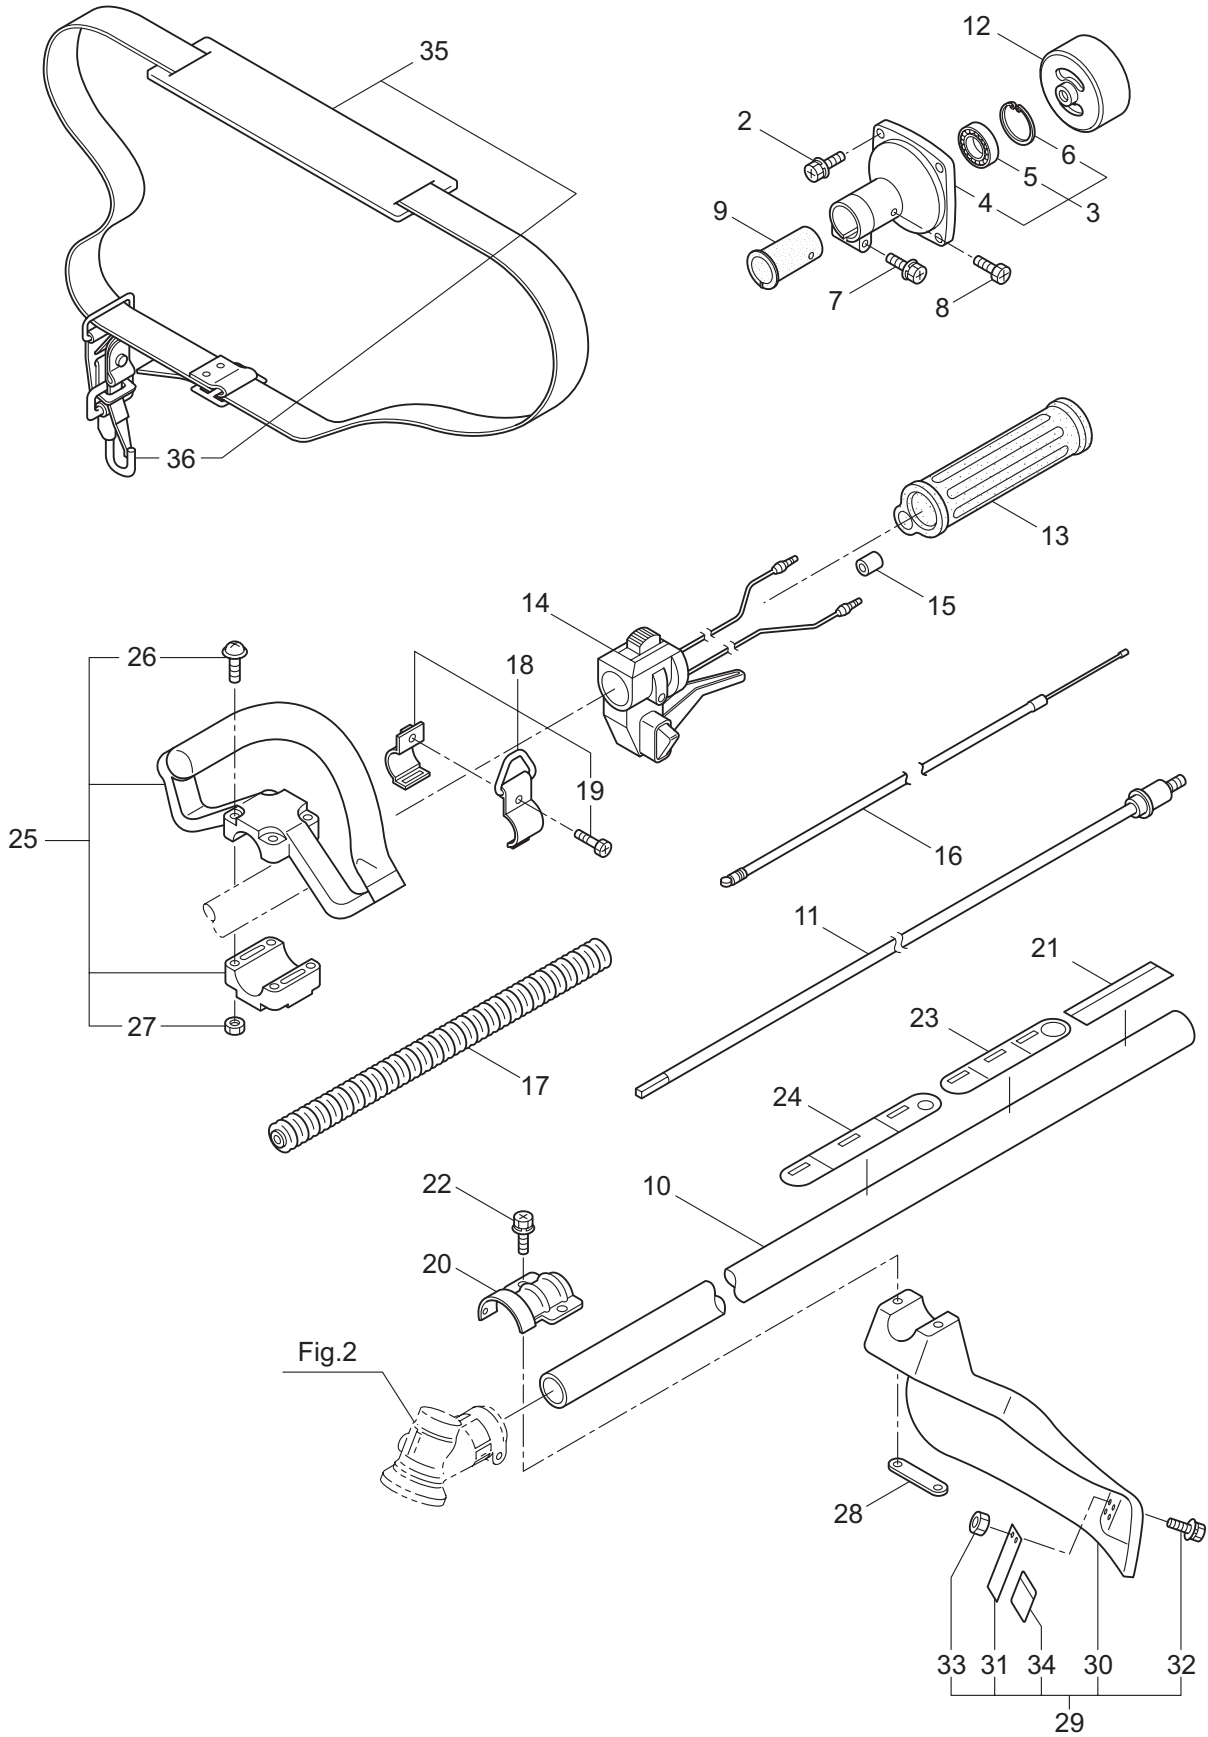

## CONTENTS

1. MAIN BODY .....	1 ~ 2
2. GEARCASE .....	3 ~ 4
3. ENGINE.....	5 ~ 8
4. CARBURETOR, FUEL TANK .....	9 ~ 12
5. ACCESSORIES .....	13 ~ 14

2011.02.

P/N 523162

1. BT23L  
MAIN BODY

Ref. No.	Part No.	Part Name	Q'ty	Remarks
1-1	363773	BT23L	1	
1-2	817002	Bolt	4	M5X20
1-3	226692	Clutch Case Ass'y	1	Incl.4-6
1-4	226664	Clutch Case	1	
1-5	016405	Bearing	1	#6200ZZ
1-6	013825	Snap Ring	1	#30
1-7	096042	Bolt	1	M5X30
1-8	089737	Bolt	1	M5X12
1-9	269991	Cushion	1	
1-10	226694	Driveshaft Tube Ass'y	1	24X1450XT1.2
1-11	224644	Driveshaft Ass'y	1	
1-12	222671	Clutch Drum	1	54XM7
1-13	215532	Shaft Grip	1	
1-14	221465	Throttle Lever	1	
1-15	214083	Outer Guide	1	
1-16	213444	Throttle Wire	1	340L I/O 66.5
1-17	213548	Tube	1	#10 200L
1-18	054691	Hanging Bracket Ass'y	1	Incl.19
1-19	089738	Bolt	1	M5X15
1-20	225962	Bracket	1	T1.6
1-21	232216	Label	1	BT23L
1-22	096042	Bolt	2	M5X30
1-23	221501	Label	1	Warning
1-24	221502	Label	1	Caution
1-25	225734	Loop Handle Ass'y	1	Incl.26,27
1-26	222142	Screw	4	M5X28
1-27	081027	Nut	4	M5X0.8
1-28	225963	Threaded Bracket	1	T1.6
1-29	232227	Cover Ass'y	1	Incl.30-34
1-30	225961	Cover	1	
1-31	231493	String Cutter	1	
1-32	092548	Bolt	2	M5X15
1-33	081027	Nut	2	M5X0.8
1-34	212972	String Cutter Cover	1	
1-35	220533	Hanging Strap Ass'y	1	Incl.36
1-36	231657	Hook	1	

2. BT23L  
GEARCASE

Ref. No.	Part No.	Part Name	Q'ty	Remarks
2-1	226401	Gearcase Ass'y	1	Incl.2-12
2-2	226284	Gearcase	1	
2-3	225897	Bolt	1	M6X8
2-4	226285	Bearing	1	#626
2-5	227108	Gear Set	1	
2-6	112184	Bearing	1	#6000DDU
2-7	054676	Snap Ring	1	#26
2-8	225898	Collar	1	10X16XT2.6
2-9	226286	Bearing	1	#609ZZ
2-10	228477	Snap Ring	1	#9
2-11	140270	Snap Ring	1	#24
2-12	092550	Bolt	1	M5X25
2-13	089737	Bolt	1	M5X12
2-14	225891	Blade Boss A	1	

4. BT23L  
 CARBURETOR, FUEL TANK

Ref. No.	Part No.	Part Name	Q'ty	Remarks
4-46	261117	Clip	1	
4-47	281714	Cap Screw	2	M5X20WSW
4-48	281715	Cap Screw	1	M5X20WSW
4-49	281447	Stand	1	
4-50	261864	Gasket	1	