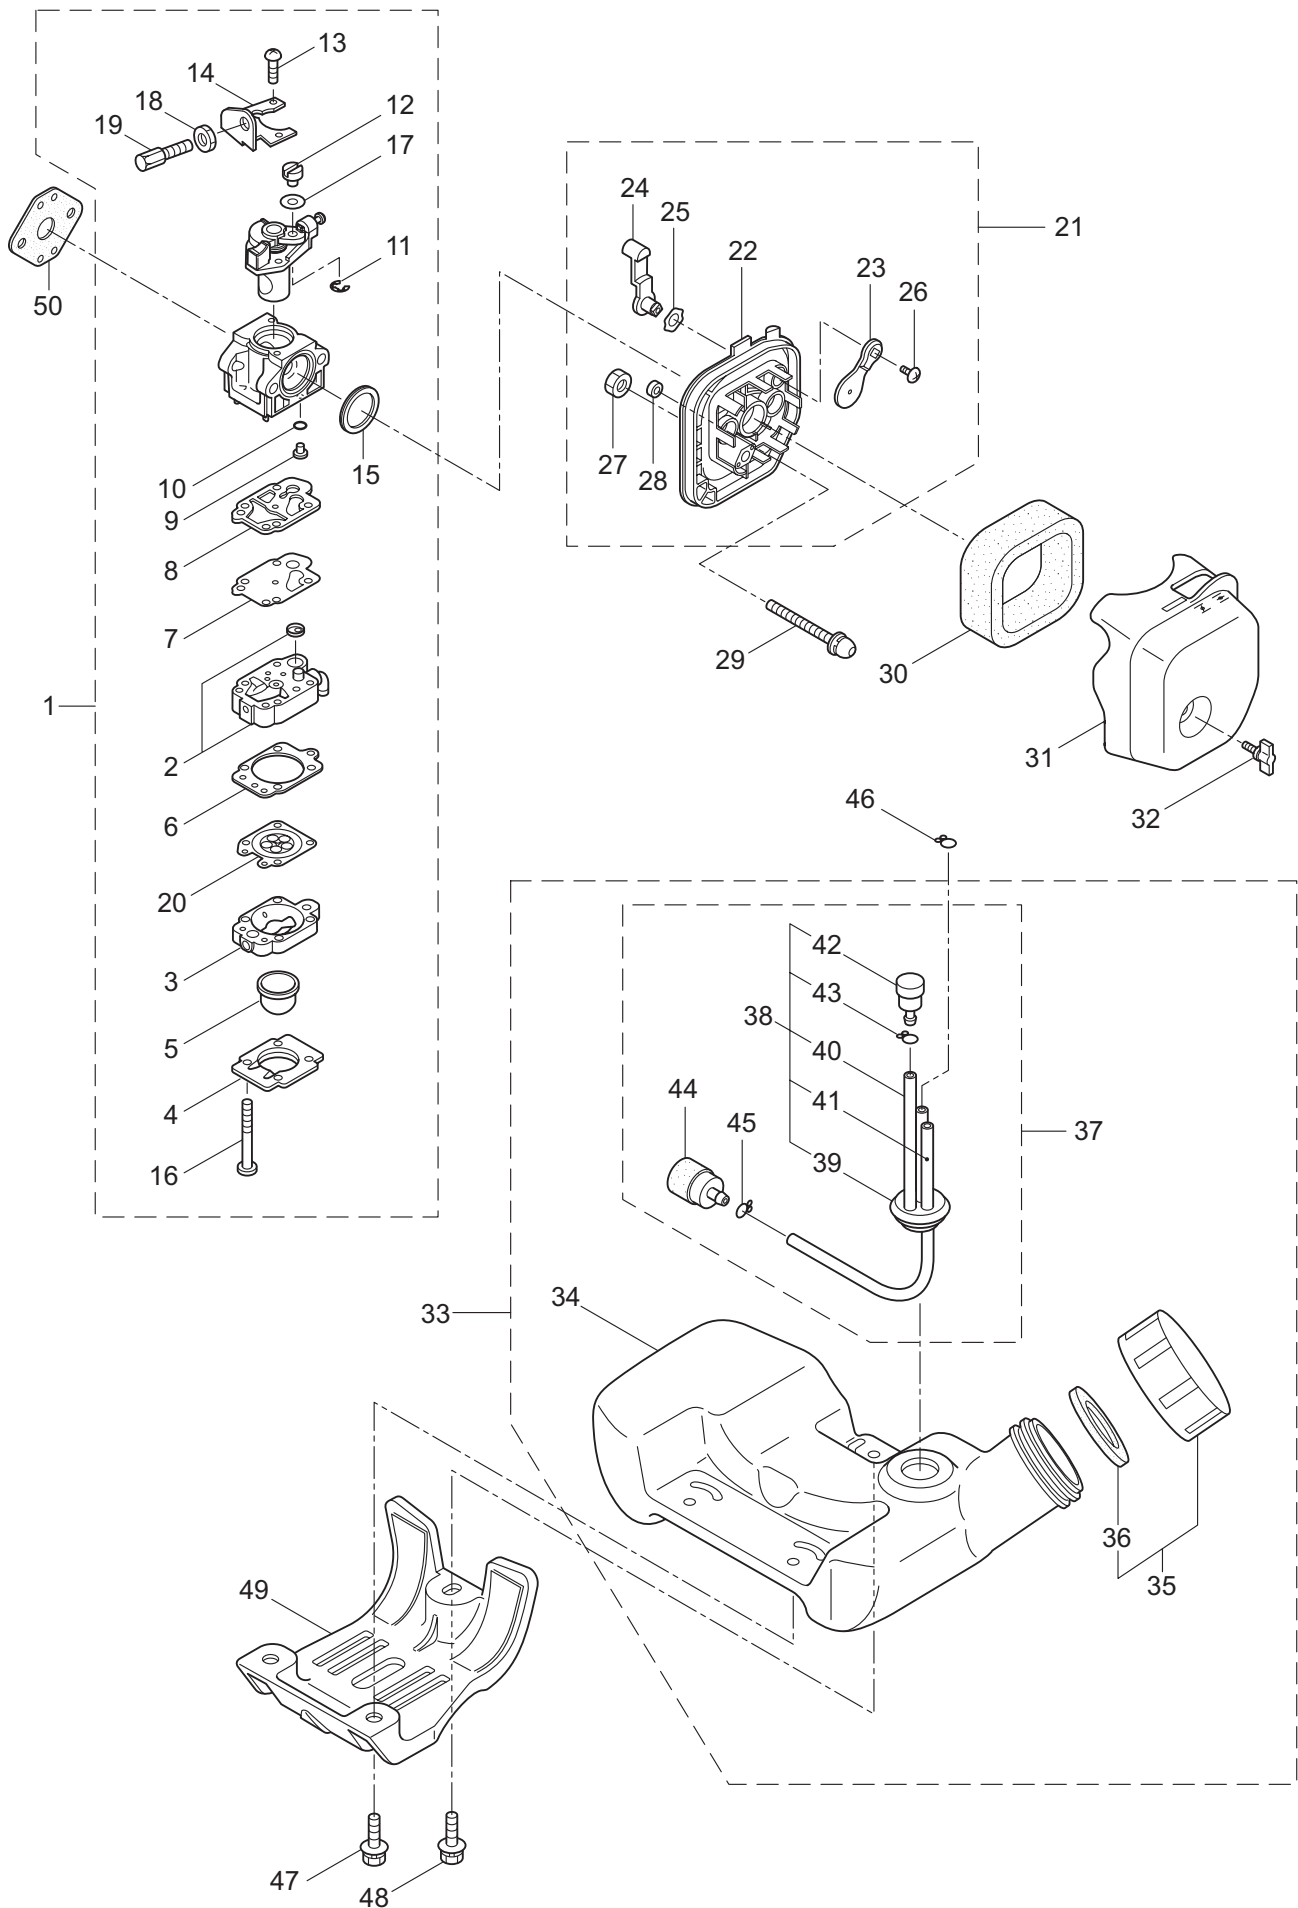

4. BT23L
CARBURETOR, FUEL TANK

Ref. No.	Part No.	Part Name	Q'ty	Remarks
4-1	286703	Carburetor Ass'y	1	Incl.2-20
4-2	264155	Pump Body	1	
4-3	262991	Purge Body	1	
4-4	262992	Cover Plate	1	
4-5	261874	Primer Bulb	1	
4-6	262993	Gasket	1	
4-7	262994	Diaphragm, Fuel Pump	1	
4-8	282576	Gasket	1	
4-9	281487	Main Jet	1	
4-10	261871	O-Ring	1	
4-11	261876	E-Ring	1	
4-12	261658	Swivel	1	
4-13	261875	Screw	2	
4-14	264677	Bracket	1	
4-15	261657	Packing	1	
4-16	262996	Screw	4	
4-17	264678	Washer	1	
4-18	261878	Nut	1	M6
4-19	263994	Screw	1	
4-20	283905	Diaphragm, Meterring	1	
4-21	284821	Case Ass'y	1	Incl.22-28
4-22	269026	Case Body	1	
4-23	284802	Valve	1	
4-24	284803	Lever	1	
4-25	284816	Washer	1	6.4X11X0.15
4-26	269032	Screw	1	3.5X8
4-27	126993	Nut	1	M5X0.8
4-28	269051	Sleeve	2	5.5X7.1X3
4-29	261814	Cap Screw	2	M5X50WSW
4-30	269030	Element	1	
4-31	283772	Cleaner Cover	1	
4-32	281438	Knob	1	
4-33	285690	Fuel Tank Ass'y	1	Incl.34-45
4-34	285048	Fuel Tank	1	
4-35	281565	Fuel Tank Cap Ass'y	1	Incl.36
4-36	269377	Gasket	1	
4-37	282334	Fuel Pipe Pick-up Ass'y	1	Incl.38-45
4-38	282335	Fuel Pipe Ass'y	1	Incl.39-43
4-39	268065	Grommet	1	
4-40	282337	Return Pipe	1	
4-41	282501	Fuel Pipe	1	150L
4-42	261590	Breather Ass'y	1	
4-43	261117	Clip	1	
4-44	264653	Filter Ass'y	1	
4-45	261117	Clip	1