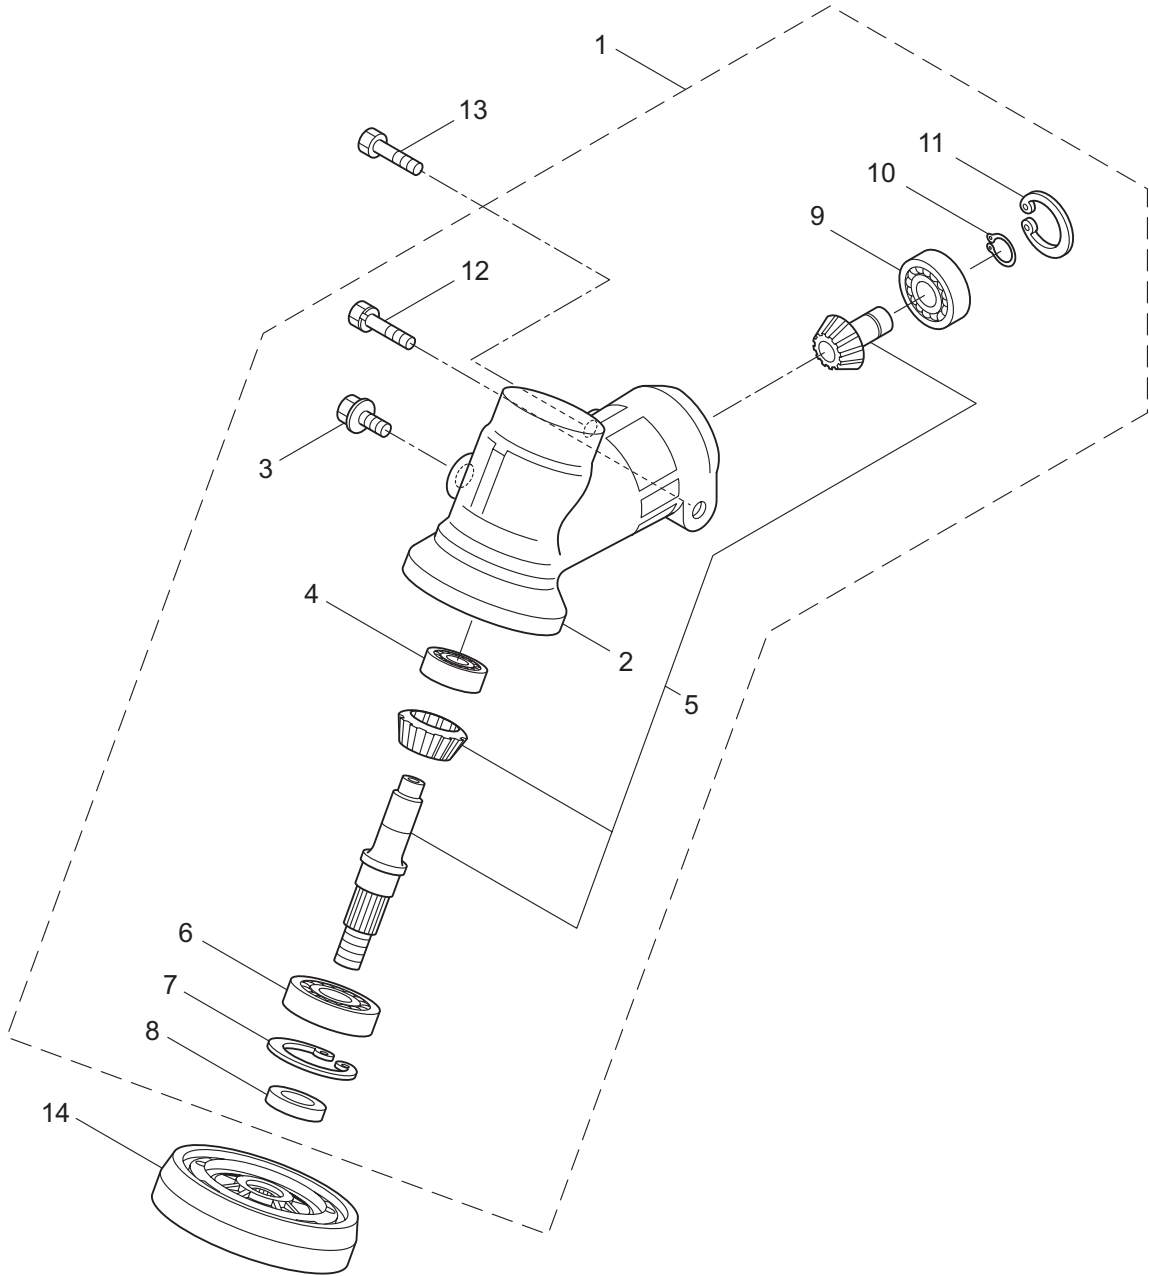

## CONTENTS

1. MAIN BODY .....	1 ~ 2
2. GEARCASE .....	3 ~ 4
3. ENGINE.....	5 ~ 8
4. CARBURETOR, FUEL TANK .....	9 ~ 12
5. ACCESSORIES .....	13 ~ 14

2011.02.

P/N 523162

1. BT23L  
MAIN BODY

Ref. No.	Part No.	Part Name	Q'ty	Remarks
1-1	363773	BT23L	1	
1-2	817002	Bolt	4	M5X20
1-3	226692	Clutch Case Ass'y	1	Incl.4-6
1-4	226664	Clutch Case	1	
1-5	016405	Bearing	1	#6200ZZ
1-6	013825	Snap Ring	1	#30
1-7	096042	Bolt	1	M5X30
1-8	089737	Bolt	1	M5X12
1-9	269991	Cushion	1	
1-10	226694	Driveshaft Tube Ass'y	1	24X1450XT1.2
1-11	224644	Driveshaft Ass'y	1	
1-12	222671	Clutch Drum	1	54XM7
1-13	215532	Shaft Grip	1	
1-14	221465	Throttle Lever	1	
1-15	214083	Outer Guide	1	
1-16	213444	Throttle Wire	1	340L I/O 66.5
1-17	213548	Tube	1	#10 200L
1-18	054691	Hanging Bracket Ass'y	1	Incl.19
1-19	089738	Bolt	1	M5X15
1-20	225962	Bracket	1	T1.6
1-21	232216	Label	1	BT23L
1-22	096042	Bolt	2	M5X30
1-23	221501	Label	1	Warning
1-24	221502	Label	1	Caution
1-25	225734	Loop Handle Ass'y	1	Incl.26,27
1-26	222142	Screw	4	M5X28
1-27	081027	Nut	4	M5X0.8
1-28	225963	Threaded Bracket	1	T1.6
1-29	232227	Cover Ass'y	1	Incl.30-34
1-30	225961	Cover	1	
1-31	231493	String Cutter	1	
1-32	092548	Bolt	2	M5X15
1-33	081027	Nut	2	M5X0.8
1-34	212972	String Cutter Cover	1	
1-35	220533	Hanging Strap Ass'y	1	Incl.36
1-36	231657	Hook	1	

2. BT23L  
GEARCASE

Ref. No.	Part No.	Part Name	Q'ty	Remarks
2-1	226401	Gearcase Ass'y	1	Incl.2-12
2-2	226284	Gearcase	1	
2-3	225897	Bolt	1	M6X8
2-4	226285	Bearing	1	#626
2-5	227108	Gear Set	1	
2-6	112184	Bearing	1	#6000DDU
2-7	054676	Snap Ring	1	#26
2-8	225898	Collar	1	10X16XT2.6
2-9	226286	Bearing	1	#609ZZ
2-10	228477	Snap Ring	1	#9
2-11	140270	Snap Ring	1	#24
2-12	092550	Bolt	1	M5X25
2-13	089737	Bolt	1	M5X12
2-14	225891	Blade Boss A	1	

4. BT23L  
 CARBURETOR, FUEL TANK

Ref. No.	Part No.	Part Name	Q'ty	Remarks
4-46	261117	Clip	1	
4-47	281714	Cap Screw	2	M5X20WSW
4-48	281715	Cap Screw	1	M5X20WSW
4-49	281447	Stand	1	
4-50	261864	Gasket	1	