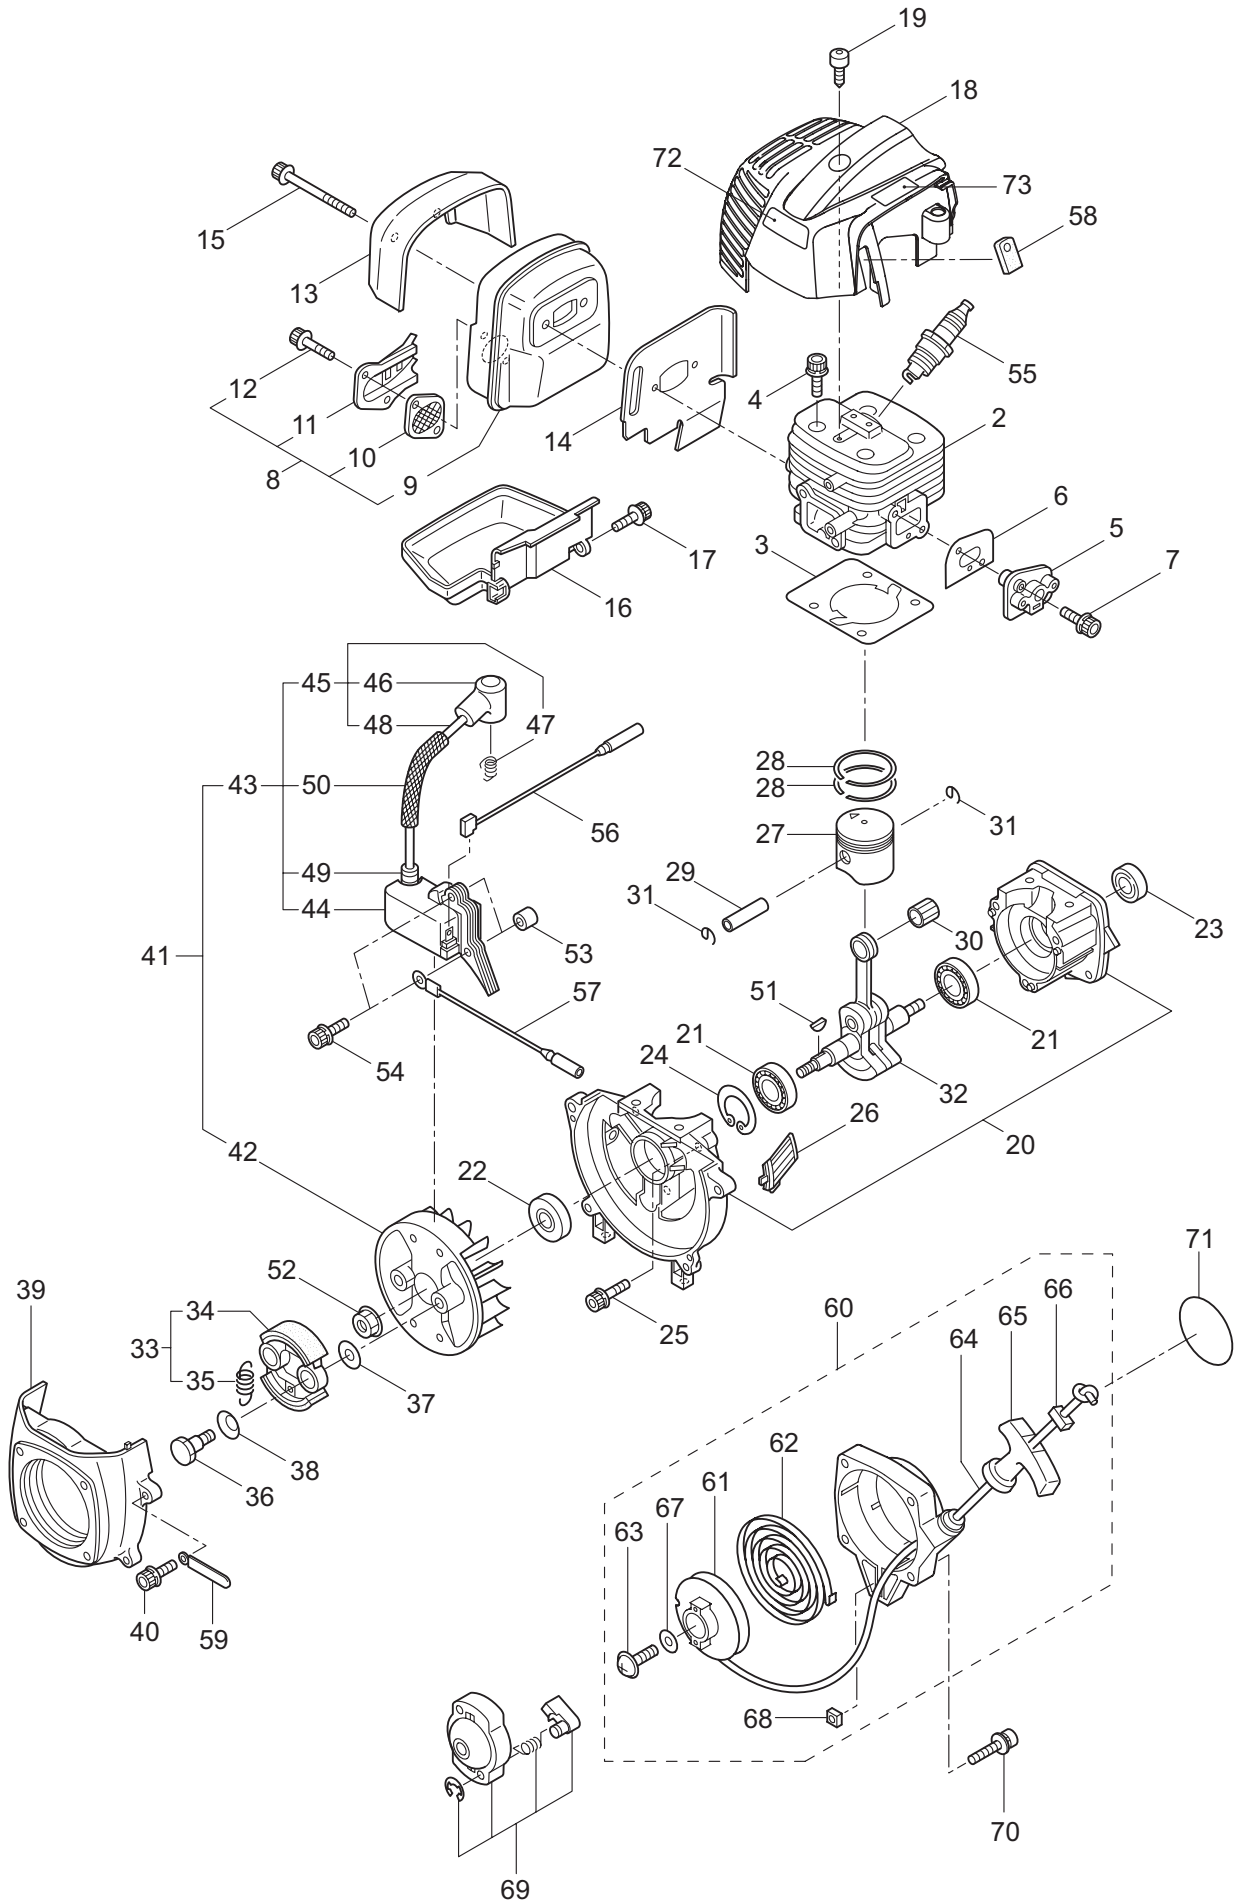

3. BT23L ENGINE

Ref. No.	Part No.	Part Name	Q'ty	Remarks
3-46	261074	Plug Boot	1	
3-47	261075	Connector	1	
3-48	281709	Spark Plug Wire	1	
3-49	261072	Cap	1	
3-50	280080	Insulator	1	
3-51	261076	Woodruff Key	1	3X10
3-52	261417	Nut, Rotor	1	M8X13XT6.5
3-53	280381	Spacer	2	
3-54	261256	Cap Screw	2	M4X25WSW
3-55	285982	Spark Plug	1	BPM8Y
3-56	263804	Lead	1	
3-57	268044	Lead	1	
3-58	269189	Grommet	1	
3-59	264588	Clamp	1	
3-60	282757	Starter Ass'y	1	Incl.61-68
3-61	280492	Reel	1	
3-62	287421	Spiral Spring	1	T0.4
3-63	280494	Screw	1	
3-64	283616	Starter Rope	1	
3-65	282186	Starter Grip	1	
3-66	282187	Stopper	1	
3-67	280547	Washer	1	
3-68	269423	Nut	1	M5
3-69	269492	Starter Pulley Ass'y	1	
3-70	265724	Cap Screw	4	M4X25WSW
3-71	287609	Label	1	CER230E
3-72	287610	Label	1	MARUYAMA BT23L
3-73	287272	Label	1