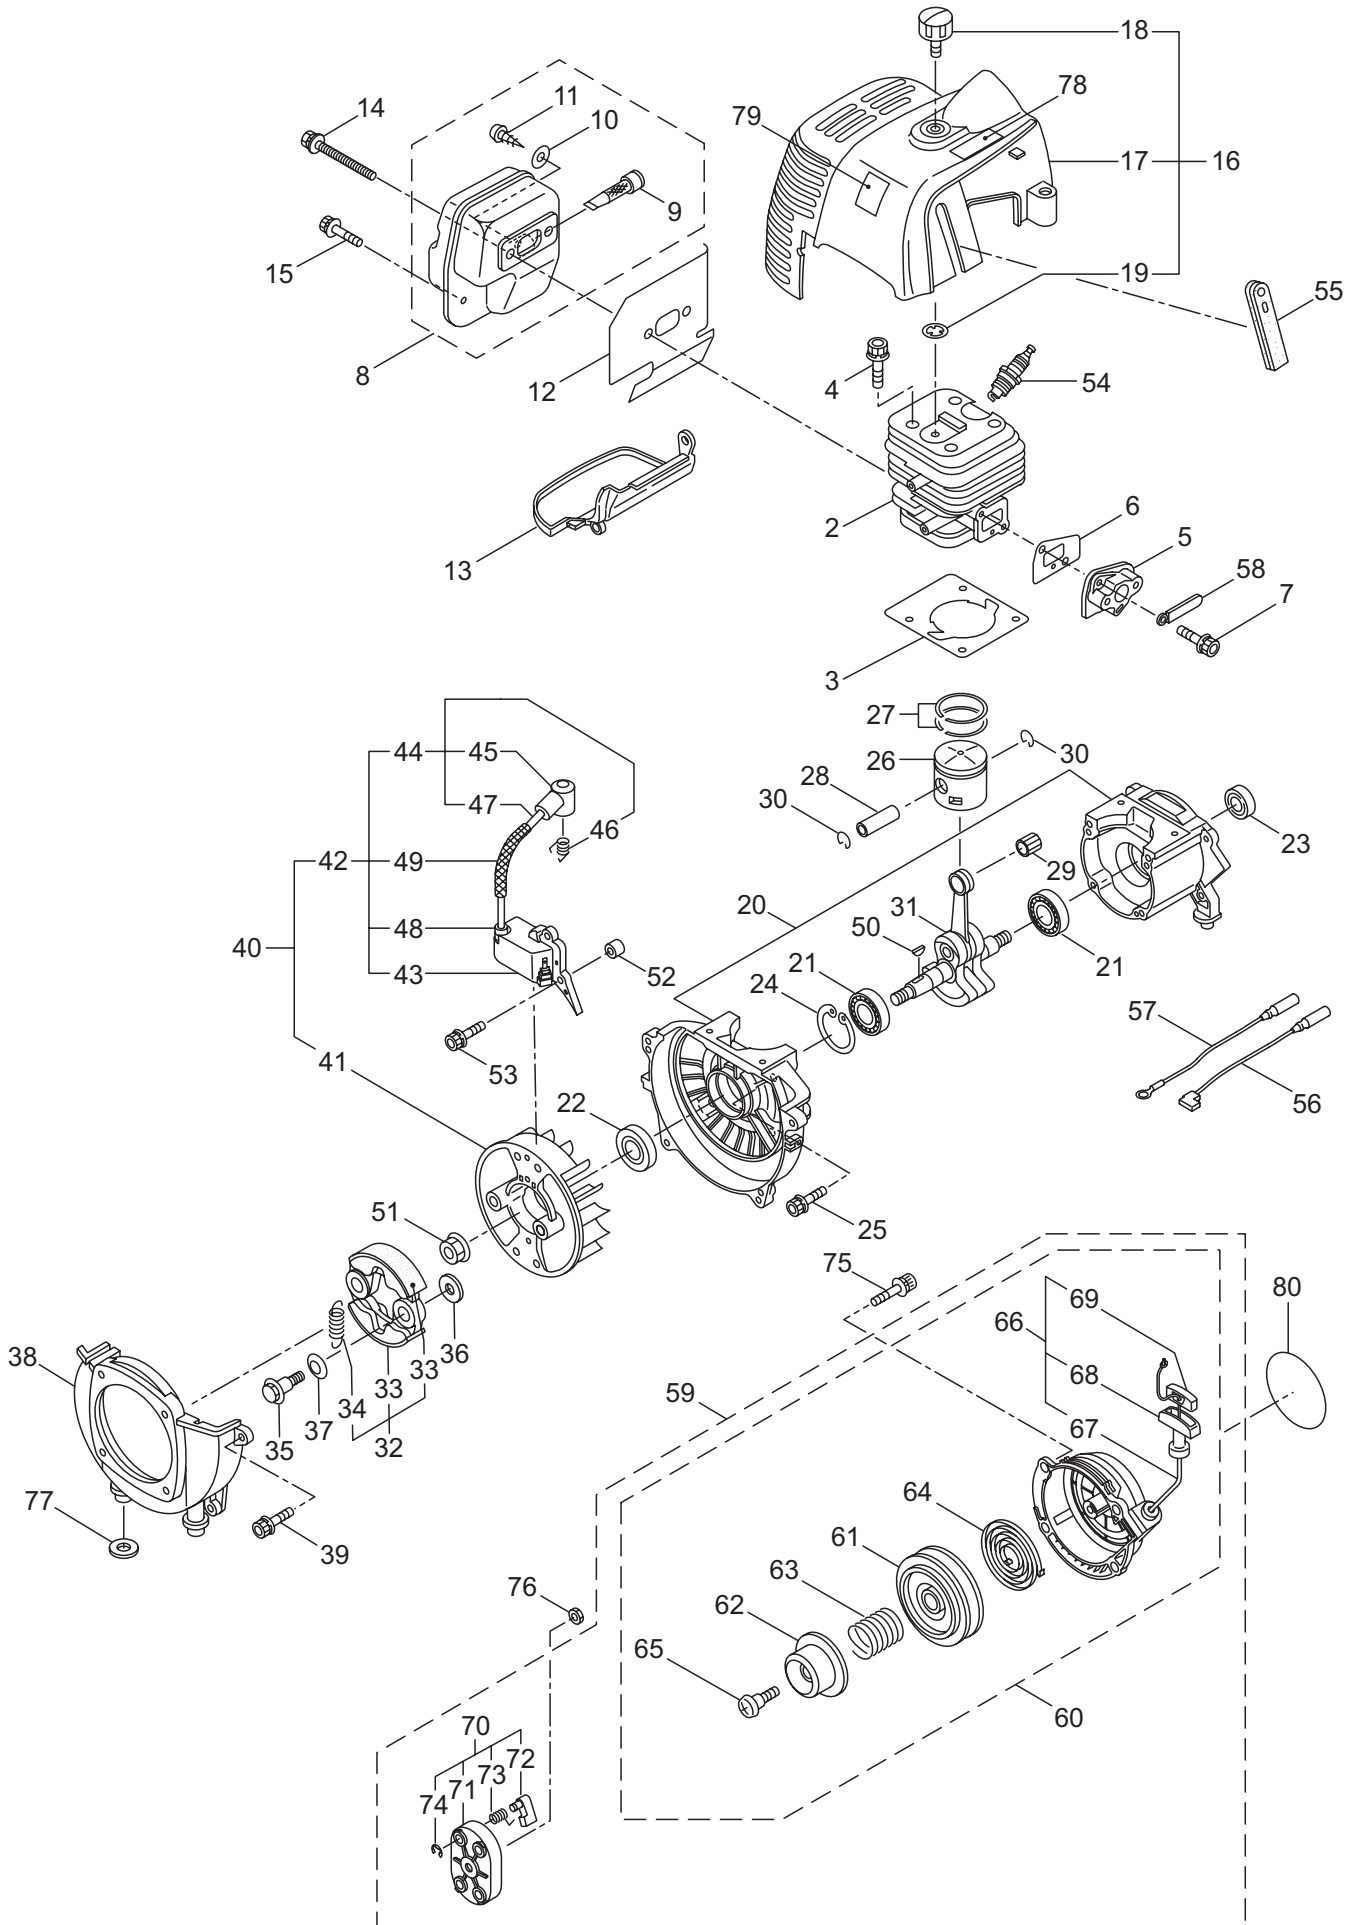

3. B42L ENGINE

Ref. No.	Part No.	Part Name	Q'ty	Remarks
3-1	858777	Engine	1	
3-2	286278	Cylinder	1	New gasket required
3-3	285772	Gasket	1	
3-4	261246	Cap Screw	4	M5X25WSW
3-5	285778	Insulator	1	New gasket required
3-6	285779	Gasket	1	
3-7	265924	Screw	2	M5X25WSW
3-8	286788	Muffler Ass'y	1	Incl.9-11
3-9	262395	Spark Arrester	1	
3-10	284052	Washer	1	M3
3-11	089530	Tapping Screw	1	M3X10
3-12	285783	Gasket	1	
3-13	285784	Under Cover	1	
3-14	266713	Screw	2	M5X60
3-15	283315	Screw	1	M5X12W-12
3-16	286916	Top Cover Ass'y	1	Incl.17-19
3-17	285786	Top Cover	1	
3-18	262556	Knob	1	
3-19	286362	Washer	1	M6
3-20	285789	Crankcase	1	
3-21	262658	Bearing	2	6202C3
3-22	262660	Oil Seal	1	
3-23	262565	Oil Seal	1	
3-24	012380	Snap Ring	1	#35
3-25	261612	Cap Screw	4	M5X30WSW
3-26	285795	Piston	1	
3-27	262476	Piston Ring	2	(2)Required
3-28	262749	Piston Pin	1	7.5X11X33.5
3-29	262659	Bearing, Needle	1	
3-30	262479	Clip, Piston Pin	2	
3-31	285797	Crankshaft/Conn.Rod Ass'y	1	
3-32	262577	Clutch Ass'y	1	Incl.33,34
3-33	282624	Clutch Shoe	2	(2)Required
3-34	263615	Spring, Clutch	1	
3-35	282321	Clutch Bolt	2	M8X1.25
3-36	262683	Washer	2	8X22XT1.2
3-37	262682	Wave Washer	2	
3-38	282285	Fan Cover	1	
3-39	261250	Cap Screw	4	M5X20WSW
3-40	285803	Magneto Ass'y	1	Incl.41-49
3-41	286207	Rotor/Fan	1	
3-42	285804	Ignition Coil Ass'y	1	Incl.43-49
3-43	285805	Coil	1	
3-44	285806	Spark Plug Wire Ass'y	1	Incl.45-47
3-45	261074	Plug Boot	1