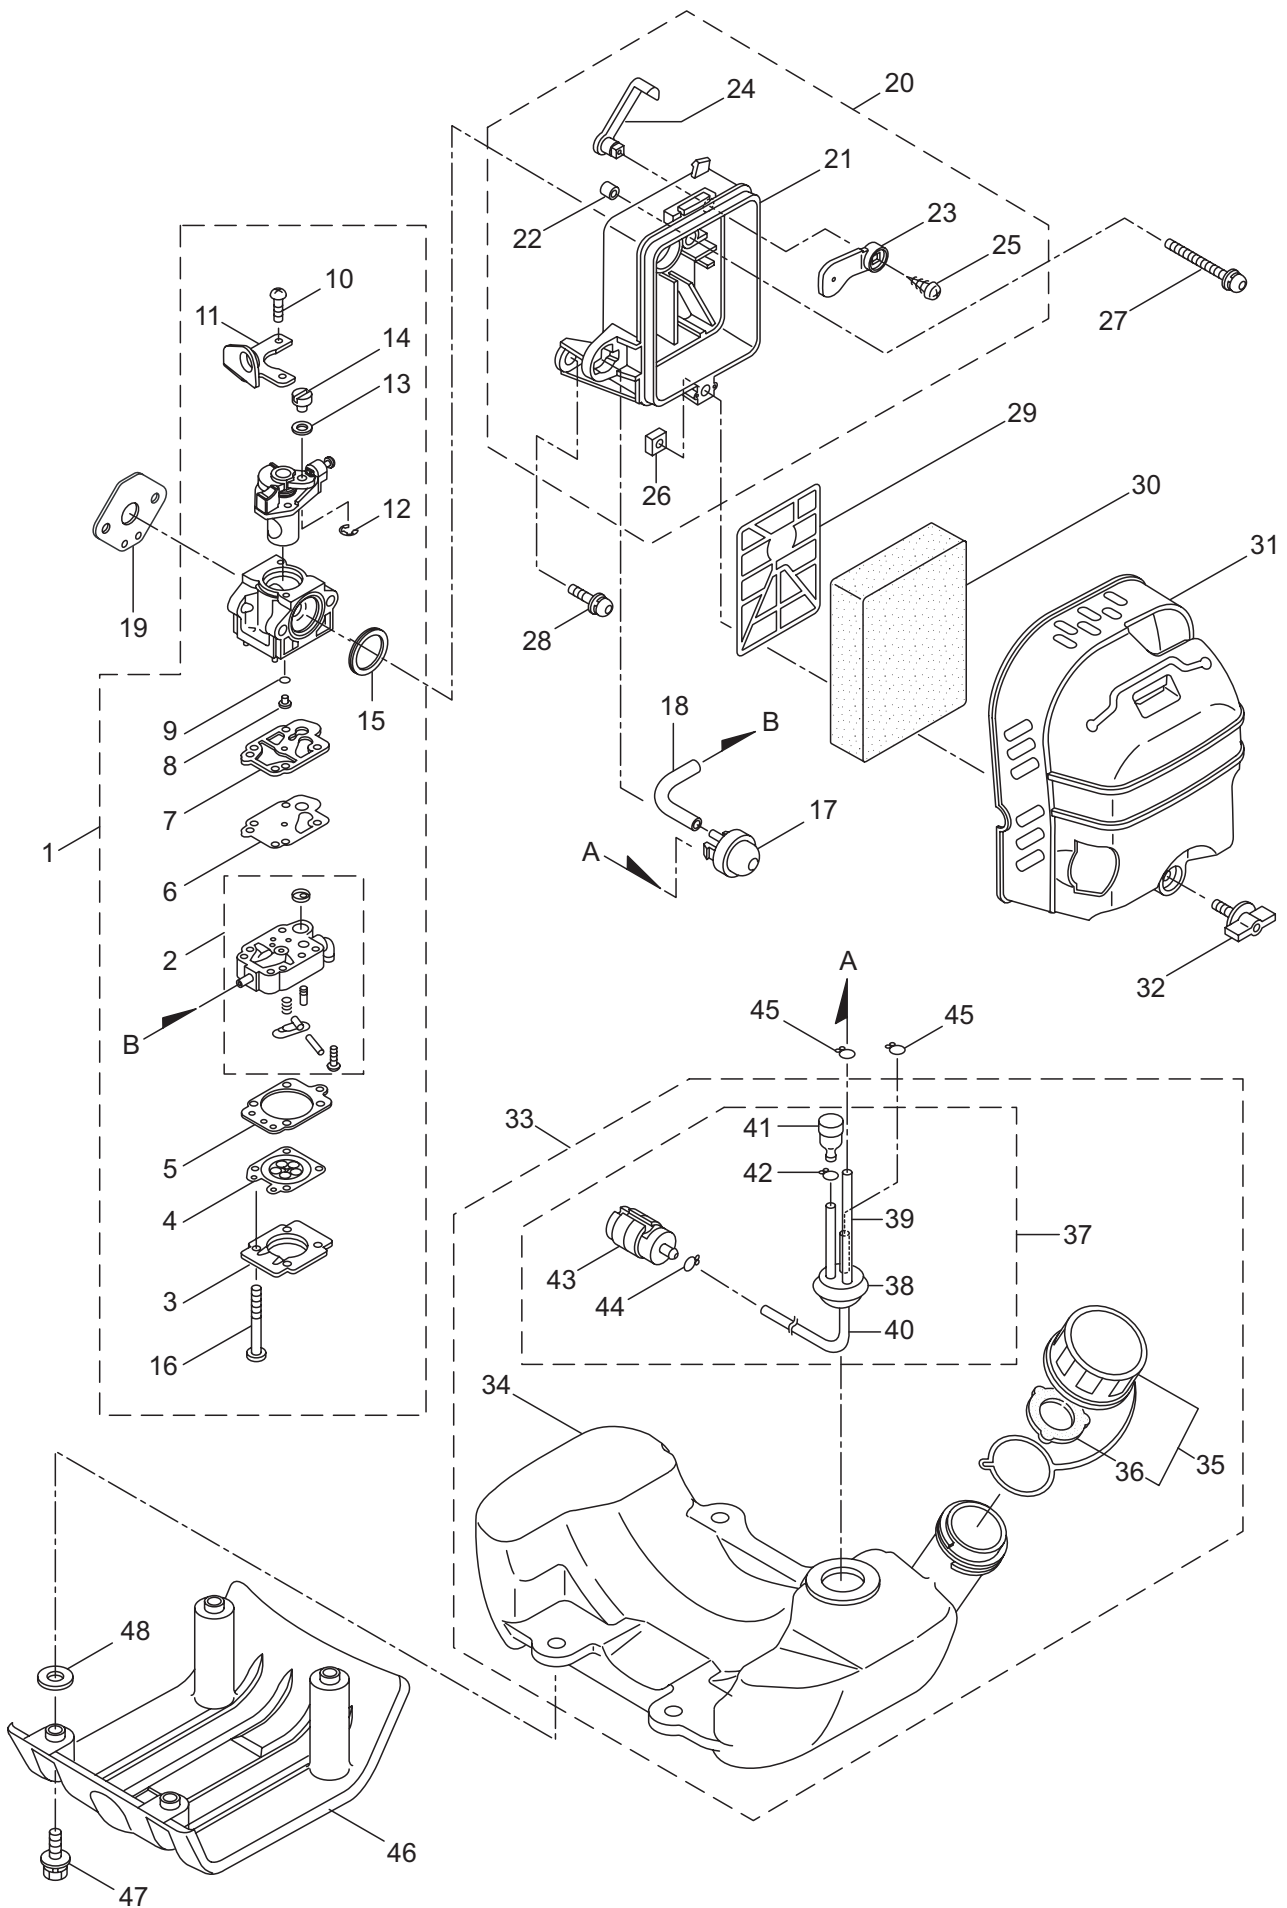

4. B42L
CARBURETOR, FUEL TANK

Ref. No.	Part No.	Part Name	Q'ty	Remarks
4-46	285819	Stand	1	
4-47	281714	Cap Screw	4	M5X20WSW
4-48	285735	Packing	4	17X8X2