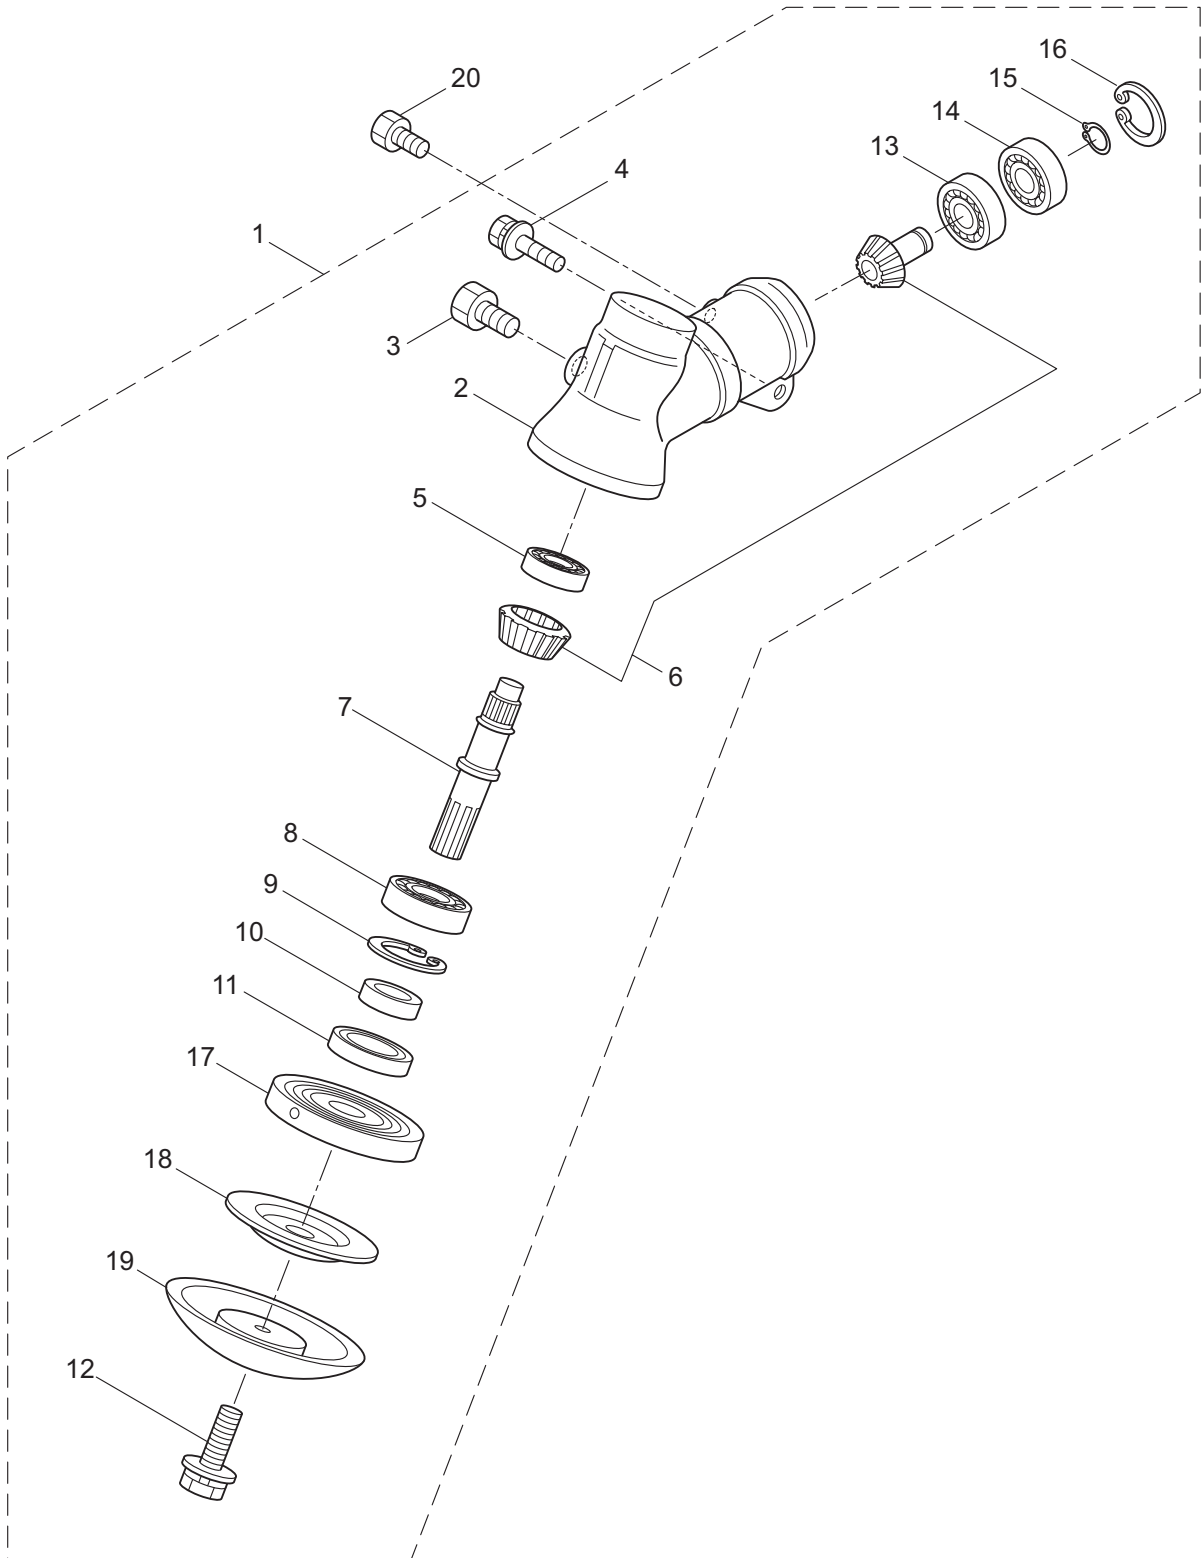

2010.10.

P/N 523019

1. B42L
MAIN BODY

Ref. No.	Part No.	Part Name	Q'ty	Remarks
1-1	363743	B42L	1	
1-2	222543	Clutch Case Ass'y	1	Incl.3-10
1-3	222544	Bearing Case	1	
1-4	012649	Bearing	1	#6201ZZ
1-5	016732	Snap Ring	1	#32
1-6	217045	Buffer (A)	1	
1-7	217046	Buffer (B)	1	
1-8	217047	Washer	1	
1-9	092033	Screw	4	M5X15
1-10	222370	Driveshaft Tube Adapter	1	
1-11	092556	Bolt	1	M6X30
1-12	222546	Clutch Drum	1	78XM8
1-13	222522	Driveshaft Ass'y	1	
1-14	220800	Driveshaft Tube	1	
1-15	221502	Label	1	
1-16	231951	Label	1	B42L
1-17	221501	Label	1	
1-18	229002	Throttle Trigger	1	
1-19	210449	Hanging Bracket Ass'y	1	Incl.20
1-20	089738	Bolt	1	M5X15
1-21	998384	Hanging Strap Ass'y	1	
1-22	226461	Loop Handle Ass'y	1	Incl.23-25
1-23	226462	Loop Handle	1	
1-24	081027	Nut	4	M5
1-25	222142	Screw	4	M5X28
1-26	228303	Safety Cover Ass'y	1	Incl.27-29
1-27	223179	Bracket	1	
1-28	223180	Threaded Bracket	1	
1-29	092555	Bolt	2	M6X30
1-30	230789	String Cutter Ass'y	1	Incl.31-33
1-31	230747	String Cutter	1	
1-32	817002	Bolt	1	M5X20
1-33	228325	Nut	1	M5
1-34	230748	Cover Extention	1	
1-35	219113	Bolt	4	M6X20

2. B42L
GEARCASE

Ref. No.	Part No.	Part Name	Q'ty	Remarks
2-1	223049	Gearcase Ass'y	1	Incl.2-19
2-2	223050	Gearcase	1	
2-3	089101	Bolt	1	M8X10
2-4	092556	Bolt	1	M6X30
2-5	210560	Bearing	1	#609
2-6	227102	Gear Set	1	
2-7	217057	Blade Shaft	1	
2-8	022009	Bearing	1	#6002
2-9	016732	Snap Ring	1	#32
2-10	212394	Collar	1	15X22X8L
2-11	211818	Oil Seal	1	D22 32 6
2-12	215610	Bolt	1	M8X22,Counterclockwise
2-13	014490	Bearing	1	#6000
2-14	106933	Bearing	1	#6000Z
2-15	014210	Snap Ring	1	#10
2-16	054676	Snap Ring	1	#26
2-17	217060	Boss Adapter	1	
2-18	217061	Clamping Washer	1	
2-19	210308	Stabilizer	1	
2-20	089747	Bolt	1	M6X12