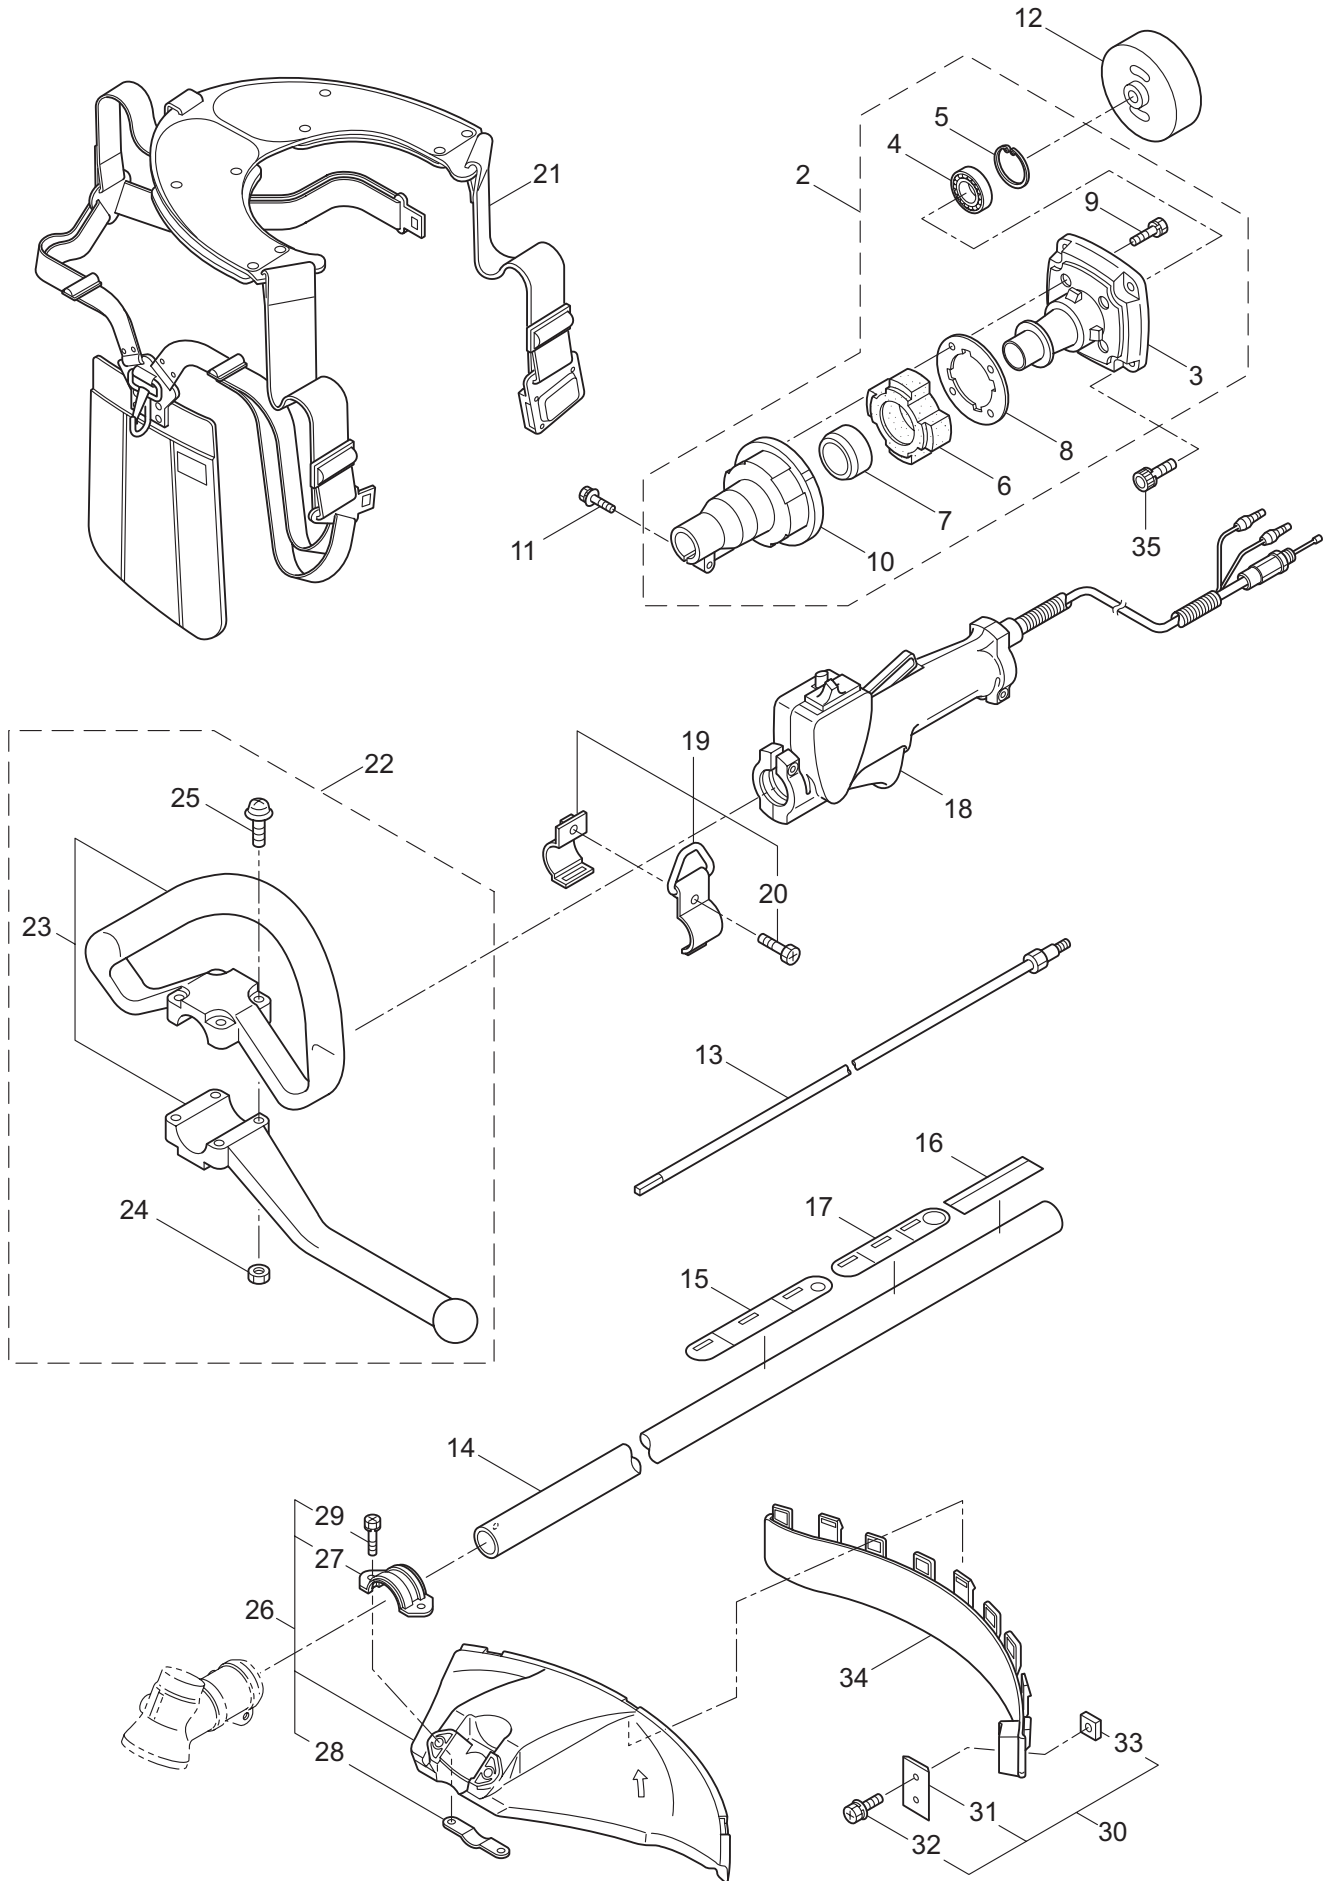

2010.10.

P/N 523019

1. B42L
MAIN BODY

Ref. No.	Part No.	Part Name	Q'ty	Remarks
1-1	363743	B42L	1	
1-2	222543	Clutch Case Ass'y	1	Incl.3-10
1-3	222544	Bearing Case	1	
1-4	012649	Bearing	1	#6201ZZ
1-5	016732	Snap Ring	1	#32
1-6	217045	Buffer (A)	1	
1-7	217046	Buffer (B)	1	
1-8	217047	Washer	1	
1-9	092033	Screw	4	M5X15
1-10	222370	Driveshaft Tube Adapter	1	
1-11	092556	Bolt	1	M6X30
1-12	222546	Clutch Drum	1	78XM8
1-13	222522	Driveshaft Ass'y	1	
1-14	220800	Driveshaft Tube	1	
1-15	221502	Label	1	
1-16	231951	Label	1	B42L
1-17	221501	Label	1	
1-18	229002	Throttle Trigger	1	
1-19	210449	Hanging Bracket Ass'y	1	Incl.20
1-20	089738	Bolt	1	M5X15
1-21	998384	Hanging Strap Ass'y	1	
1-22	226461	Loop Handle Ass'y	1	Incl.23-25
1-23	226462	Loop Handle	1	
1-24	081027	Nut	4	M5
1-25	222142	Screw	4	M5X28
1-26	228303	Safety Cover Ass'y	1	Incl.27-29
1-27	223179	Bracket	1	
1-28	223180	Threaded Bracket	1	
1-29	092555	Bolt	2	M6X30
1-30	230789	String Cutter Ass'y	1	Incl.31-33
1-31	230747	String Cutter	1	
1-32	817002	Bolt	1	M5X20
1-33	228325	Nut	1	M5
1-34	230748	Cover Extention	1	
1-35	219113	Bolt	4	M6X20

2. B42L
GEARCASE

Ref. No.	Part No.	Part Name	Q'ty	Remarks
2-1	223049	Gearcase Ass'y	1	Incl.2-19
2-2	223050	Gearcase	1	
2-3	089101	Bolt	1	M8X10
2-4	092556	Bolt	1	M6X30
2-5	210560	Bearing	1	#609
2-6	227102	Gear Set	1	
2-7	217057	Blade Shaft	1	
2-8	022009	Bearing	1	#6002
2-9	016732	Snap Ring	1	#32
2-10	212394	Collar	1	15X22X8L
2-11	211818	Oil Seal	1	D22 32 6
2-12	215610	Bolt	1	M8X22,Counterclockwise
2-13	014490	Bearing	1	#6000
2-14	106933	Bearing	1	#6000Z
2-15	014210	Snap Ring	1	#10
2-16	054676	Snap Ring	1	#26
2-17	217060	Boss Adapter	1	
2-18	217061	Clamping Washer	1	
2-19	210308	Stabilizer	1	
2-20	089747	Bolt	1	M6X12