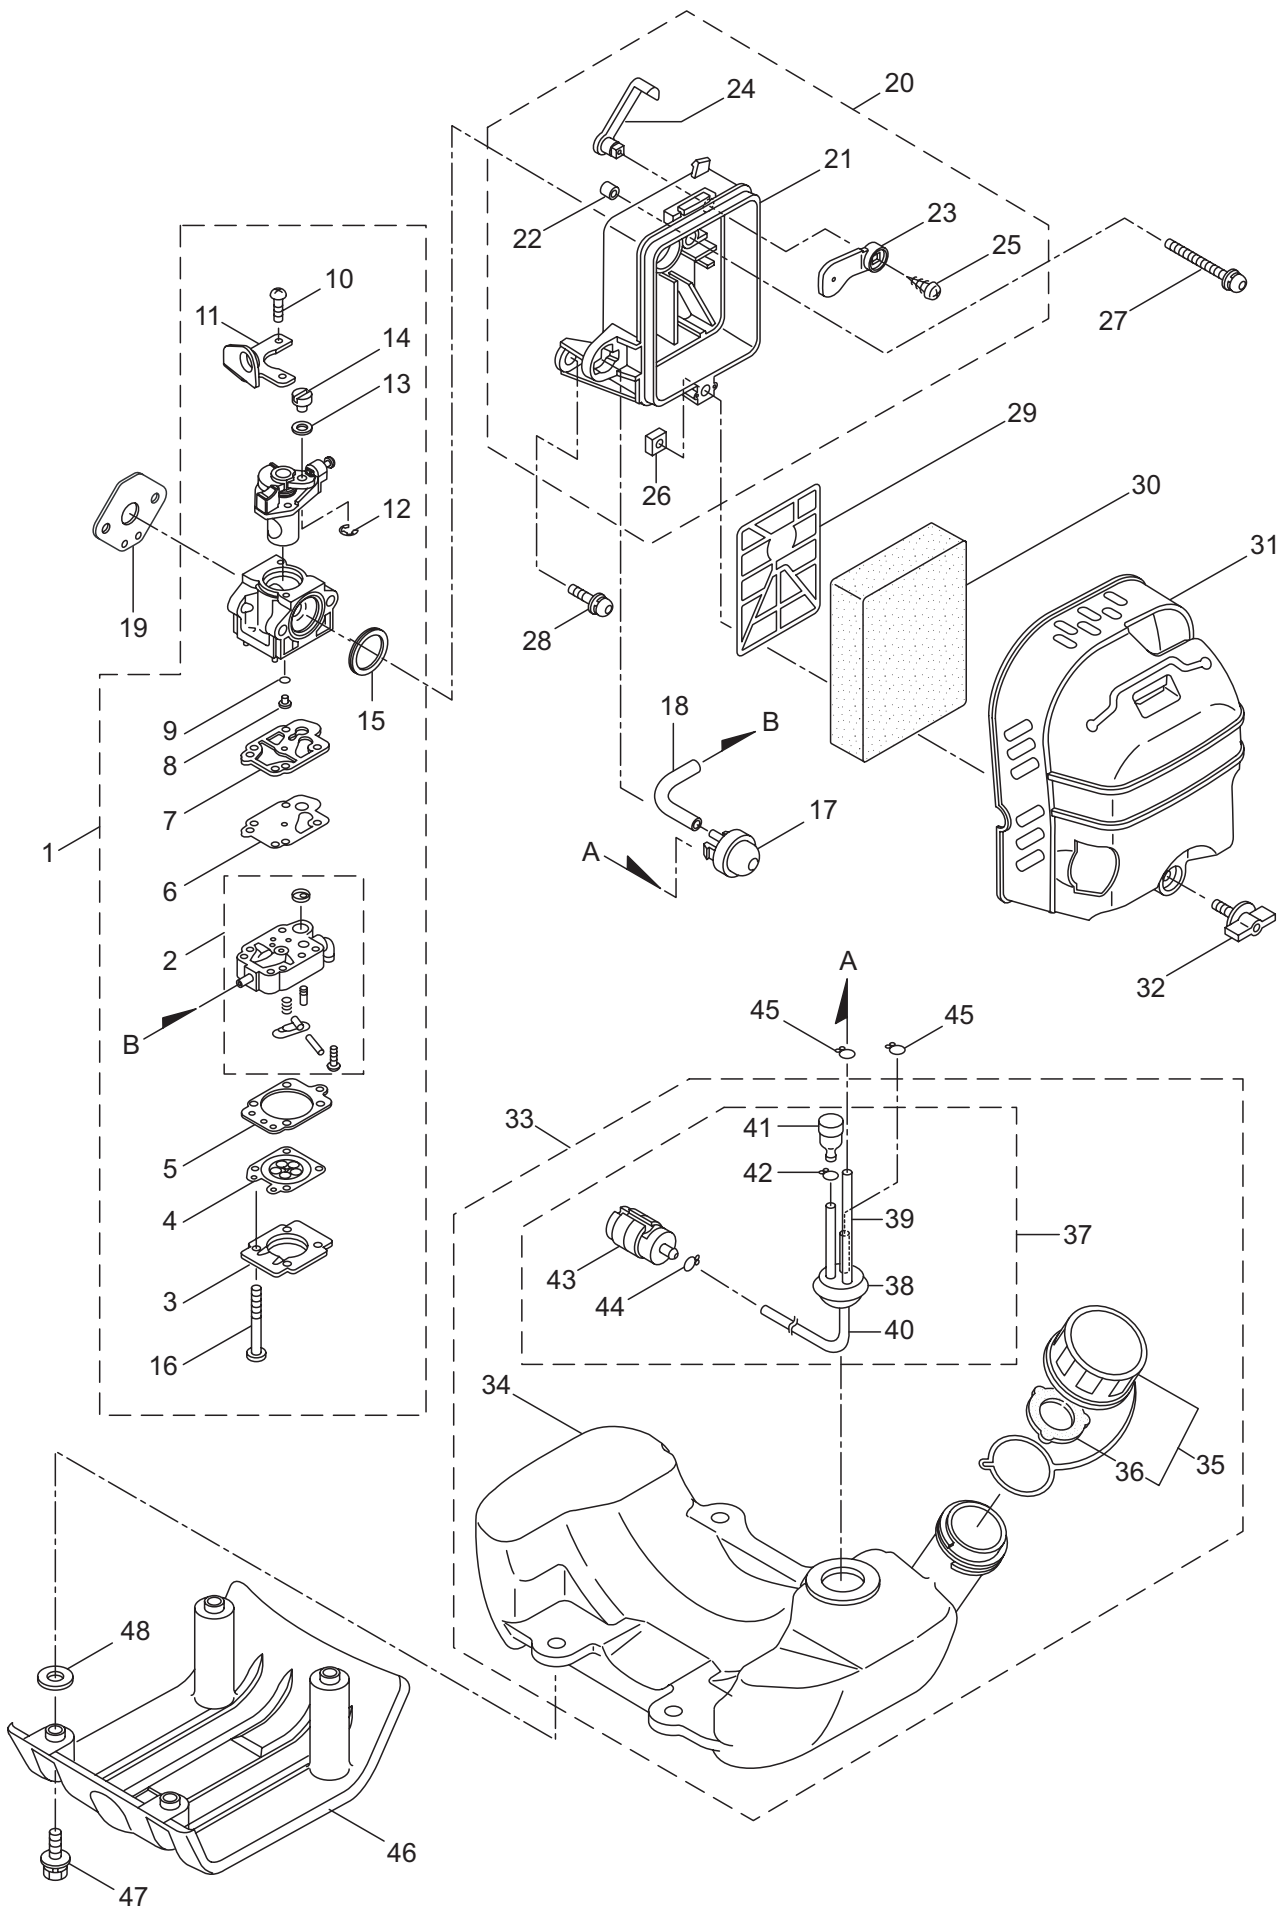

4. B42L
CARBURETOR, FUEL TANK

Ref. No.	Part No.	Part Name	Q'ty	Remarks
4-1	287021	Carburetor Ass'y	1	Incl.2-16
4-2	283124	Pump Body	1	
4-3	263726	Cover Plate	1	
4-4	283905	Diaphragm, Metering	1	
4-5	263727	Gasket	1	
4-6	262994	Diaphragm, Fuel Pump	1	
4-7	282576	Gasket	1	
4-8	287061	Main Jet	1	
4-9	261871	O-Ring	1	
4-10	261875	Screw	2	
4-11	264677	Bracket	1	
4-12	261876	E-Ring	1	
4-13	264678	Washer	1	
4-14	261658	Swivel	1	
4-15	261657	Packing	1	
4-16	263737	Screw	4	
4-17	282299	Pump	1	
4-18	282512	Pipe	1	
4-19	282301	Gasket	1	
4-20	282302	Case Ass'y	1	Incl.21-26
4-21	282303	Case Body	1	
4-22	282484	Sleeve	3	
4-23	282304	Valve	1	
4-24	282305	Lever	1	
4-25	269032	Screw	1	3.5X8
4-26	269423	Nut	1	M5
4-27	261814	Cap Screw	2	M5X50WSW
4-28	264807	Cap Screw	1	M5X16WSW
4-29	282481	Screen	1	
4-30	282306	Element	1	
4-31	285814	Cleaner Cover	1	
4-32	281438	Knob	1	
4-33	285816	Fuel Tank Ass'y	1	Incl.34-44
4-34	285817	Fuel Tank	1	
4-35	281564	Fuel Tank Cap Ass'y	1	Incl.36
4-36	269377	Gasket	1	
4-37	286794	Fuel Pipe Pick-up Ass'y	1	Incl.38-44
4-38	268065	Grommet	1	
4-39	286792	Return Pipe	1	
4-40	262649	Fuel Pipe	1	180L
4-41	261590	Breather Ass'y	1	
4-42	261117	Clip	1	
4-43	267328	Fuel Filter Ass'y	1	
4-44	261117	Clip	1	
4-45	261117	Clip	2