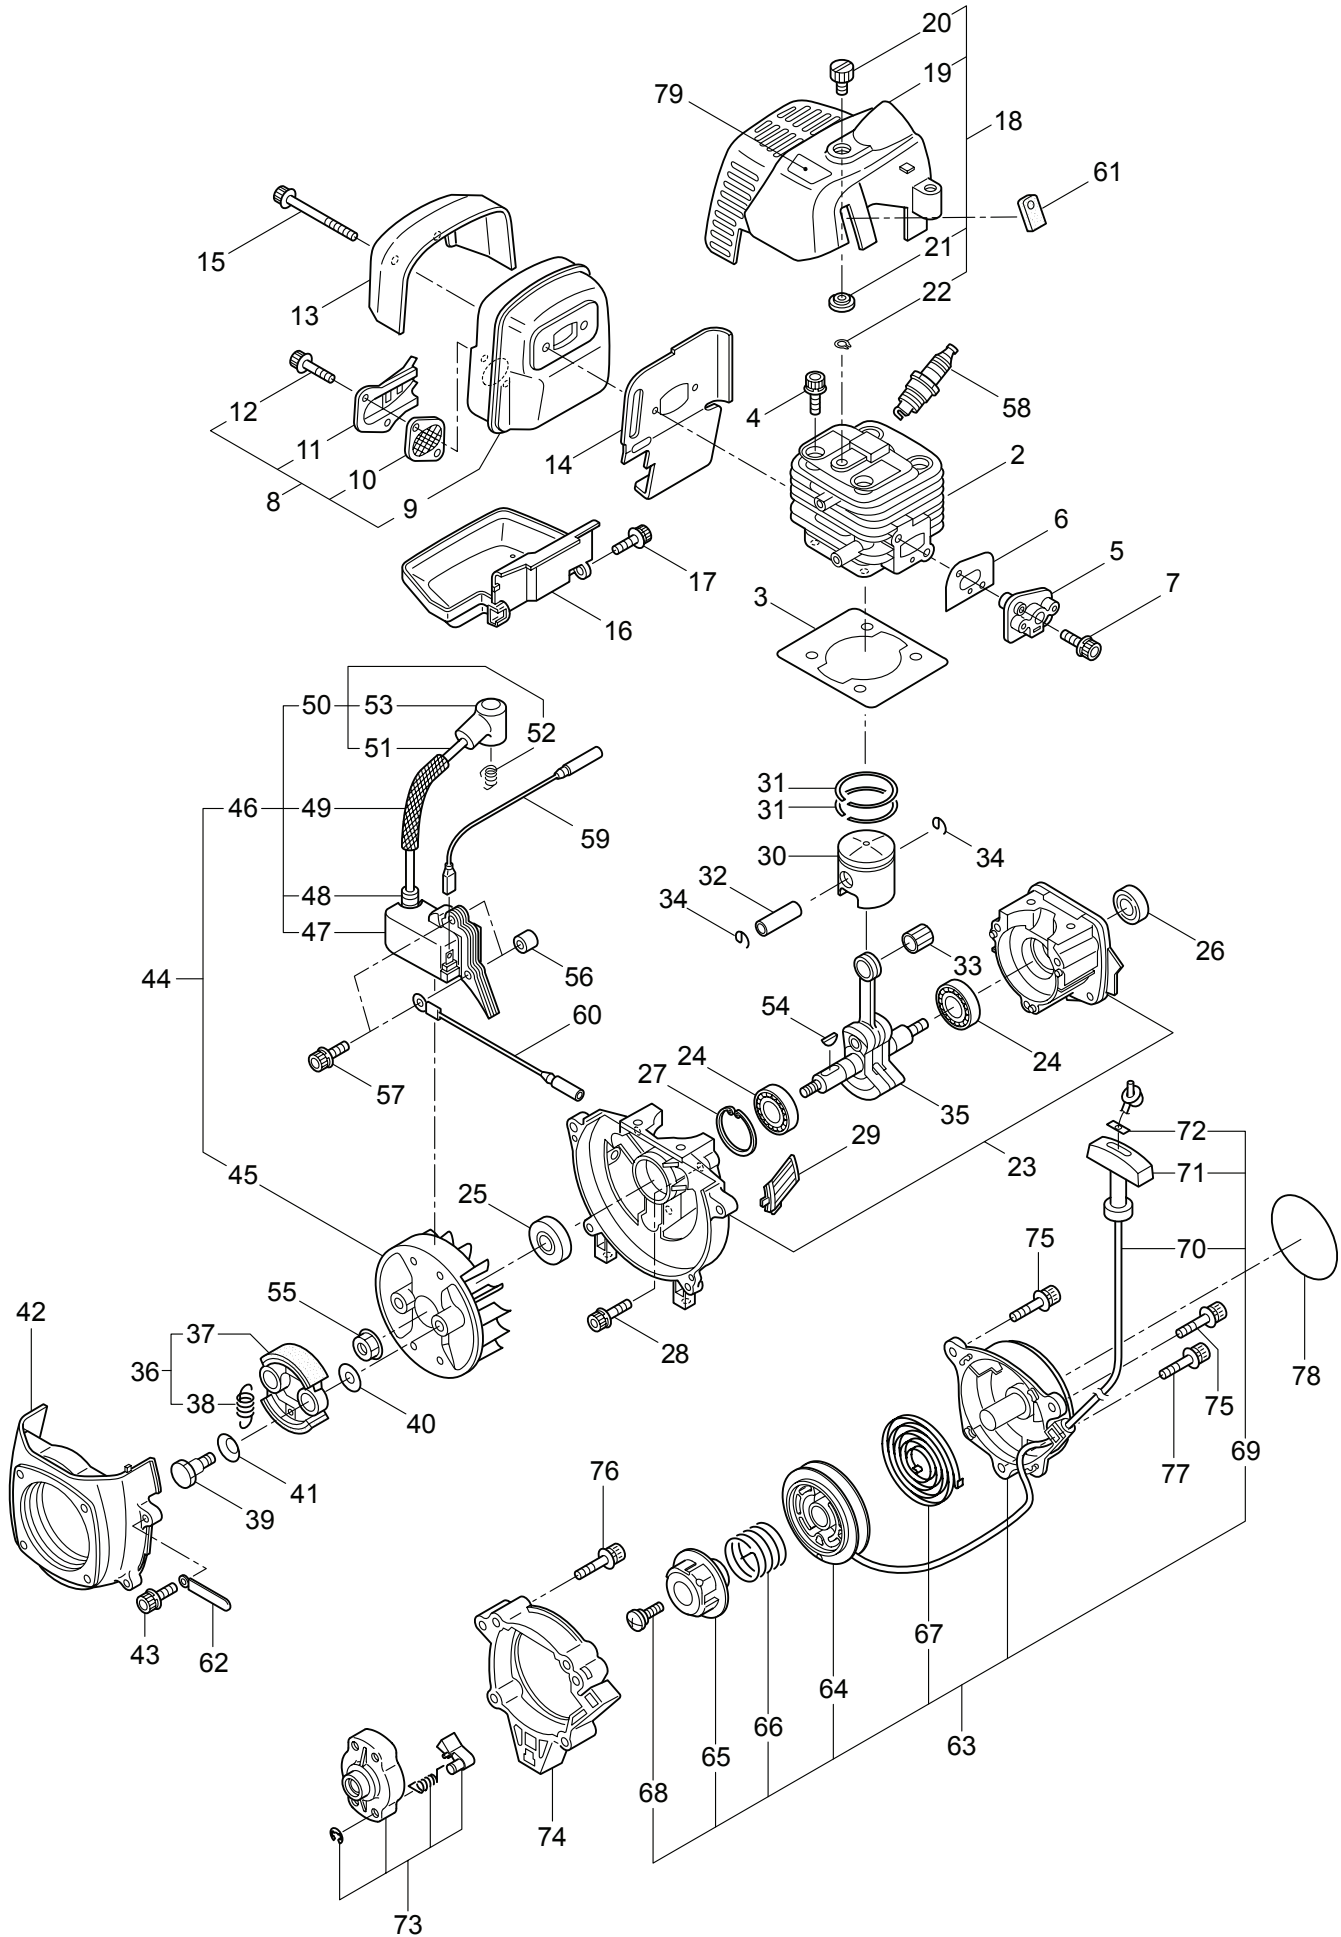

3. EH27D-S ENGINE

Ref. No.	Part No.	Part Name	Q'ty	Remarks
3-46	289924	Ignition Coil Ass'y	1	Incl.47-53
3-47	272082	Coil	1	
3-48	261072	Cap	1	
3-49	283731	Tube	1	
3-50	283732	Spark Plug Wire Ass'y	1	Incl.51-53
3-51	283733	Spark Plug Wire	1	
3-52	261075	Connector	1	
3-53	261074	Plug Boot	1	
3-54	261076	Woodruff Key	1	3x10
3-55	261417	Nut,Rotor	1	M8
3-56	280381	Spacer	2	
3-57	261256	Cap Screw	2	M4x25
3-58	285982	Spark Plug	1	NGK BPM8Y
3-59	261772	Lead	1	
3-60	268044	Lead	1	
3-61	269189	Grommet	1	
3-62	264588	Clamp	1	
3-63	283477	Recoil Ass'y	1	Incl.64-72
3-64	283504	Reel	1	
3-65	283505	Cam Plate	1	
3-66	283506	Spring	1	
3-67	280931	Spiral Spring	1	
3-68	267213	Screw	1	
3-69	283578	Stator Rope Ass'y	1	Incl.70-72
3-70	283579	Stator Rope	1	
3-71	261725	Starter Grip	1	
3-72	283511	Rope Stopper	1	
3-73	283575	Starter Pawl Ass'y	1	
3-74	284698	Adapter Ass'y	1	
3-75	283391	Cap Screw	2	M4x20
3-76	265726	Cap Screw	4	M4x16
3-77	282096	Cap Screw	1	M4x16WSW
3-78	289843	Label	1	EH27D
3-79	289844	Label	1