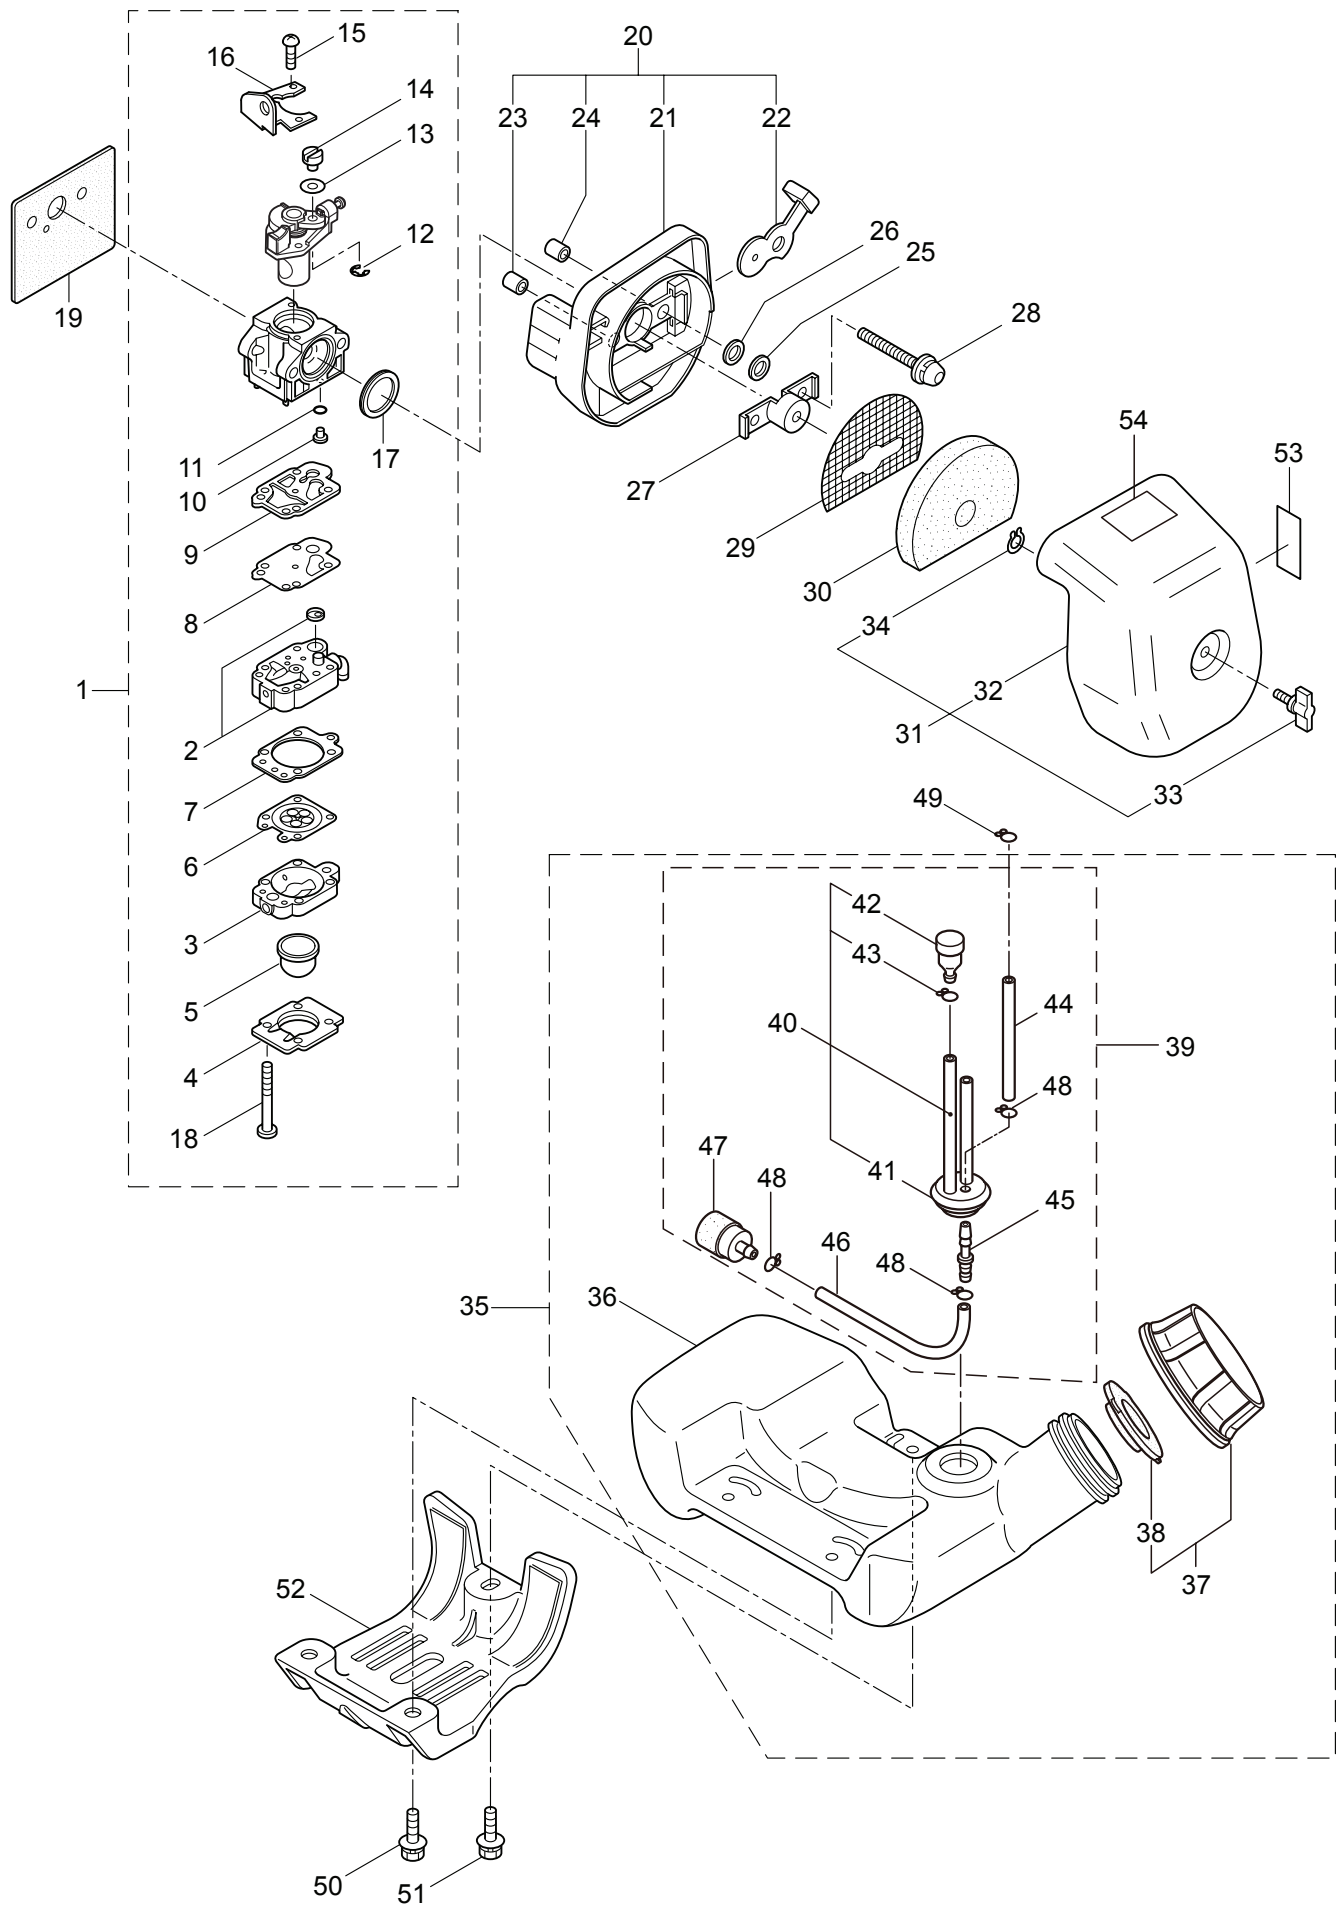

4. EH27D-S
CARBURETOR, FUEL TANK

Ref. No.	Part No.	Part Name	Q'ty	Remarks
4-1	286259	Carburetor Ass'y	1	Incl.2-18 New gasket required
4-2	264155	Pump Body	1	
4-3	262991	Purge Body	1	
4-4	262992	Cover Plate	1	
4-5	261874	Primer Bulb	1	
4-6	283905	Diaphragm, Meterring	1	
4-7	262993	Gasket	1	
4-8	262994	Diaphragm,Fuel Pump	1	
4-9	282576	Gasket	1	
4-10	281487	Main Jet	1	#37
4-11	261871	O-Ring	1	
4-12	261876	E-Ring	1	
4-13	264678	Washer	1	
4-14	261658	Swivel	1	
4-15	261875	Screw	2	
4-16	264677	Bracket	1	
4-17	261657	Packing	1	
4-18	262996	Screw	4	
4-19	269762	Gasket	1	
4-20	268055	Air Filter Case Ass'y	1	Incl.21-24
4-21	268056	Air Filter Case	1	
4-22	268057	Valve	1	
4-23	268157	Sleeve	1	5.5x7.1x6L
4-24	268412	Sleeve	1	5.5x7.1x6.6L
4-25	263345	Packing	1	7.2x11xt1.3
4-26	263942	Washer	1	7.2x12xt0.15
4-27	263815	Stay	1	
4-28	264016	Cap Screw	2	M5x60
4-29	265026	Screen	1	
4-30	265027	Foam Element	1	
4-31	268058	Air Filter Cover Ass'y	1	Incl.32-34
4-32	268059	Air Filter Cover	1	
4-33	281438	Knob	1	
4-34	261734	Snap Ring	1	#5
4-35	289034	Fuel Tank Ass'y	1	Incl.36-48
4-36	284820	Fuel Tank	1	
4-37	289043	Fuel Tank Cap Ass'y	1	Incl.38
4-38	287058	Gasket	1	
4-39	289035	Fuel Pipe Pick-up Ass'y	1	Incl.40-48
4-40	289036	Fuel Pipe Ass'y	1	Incl.41-43
4-41	268065	Grommet	1	
4-42	261590	Breather	1	
4-43	261117	Clip	1	
4-44	289028	Pipe A	1	3x5x53L
4-45	288921	Joint	1