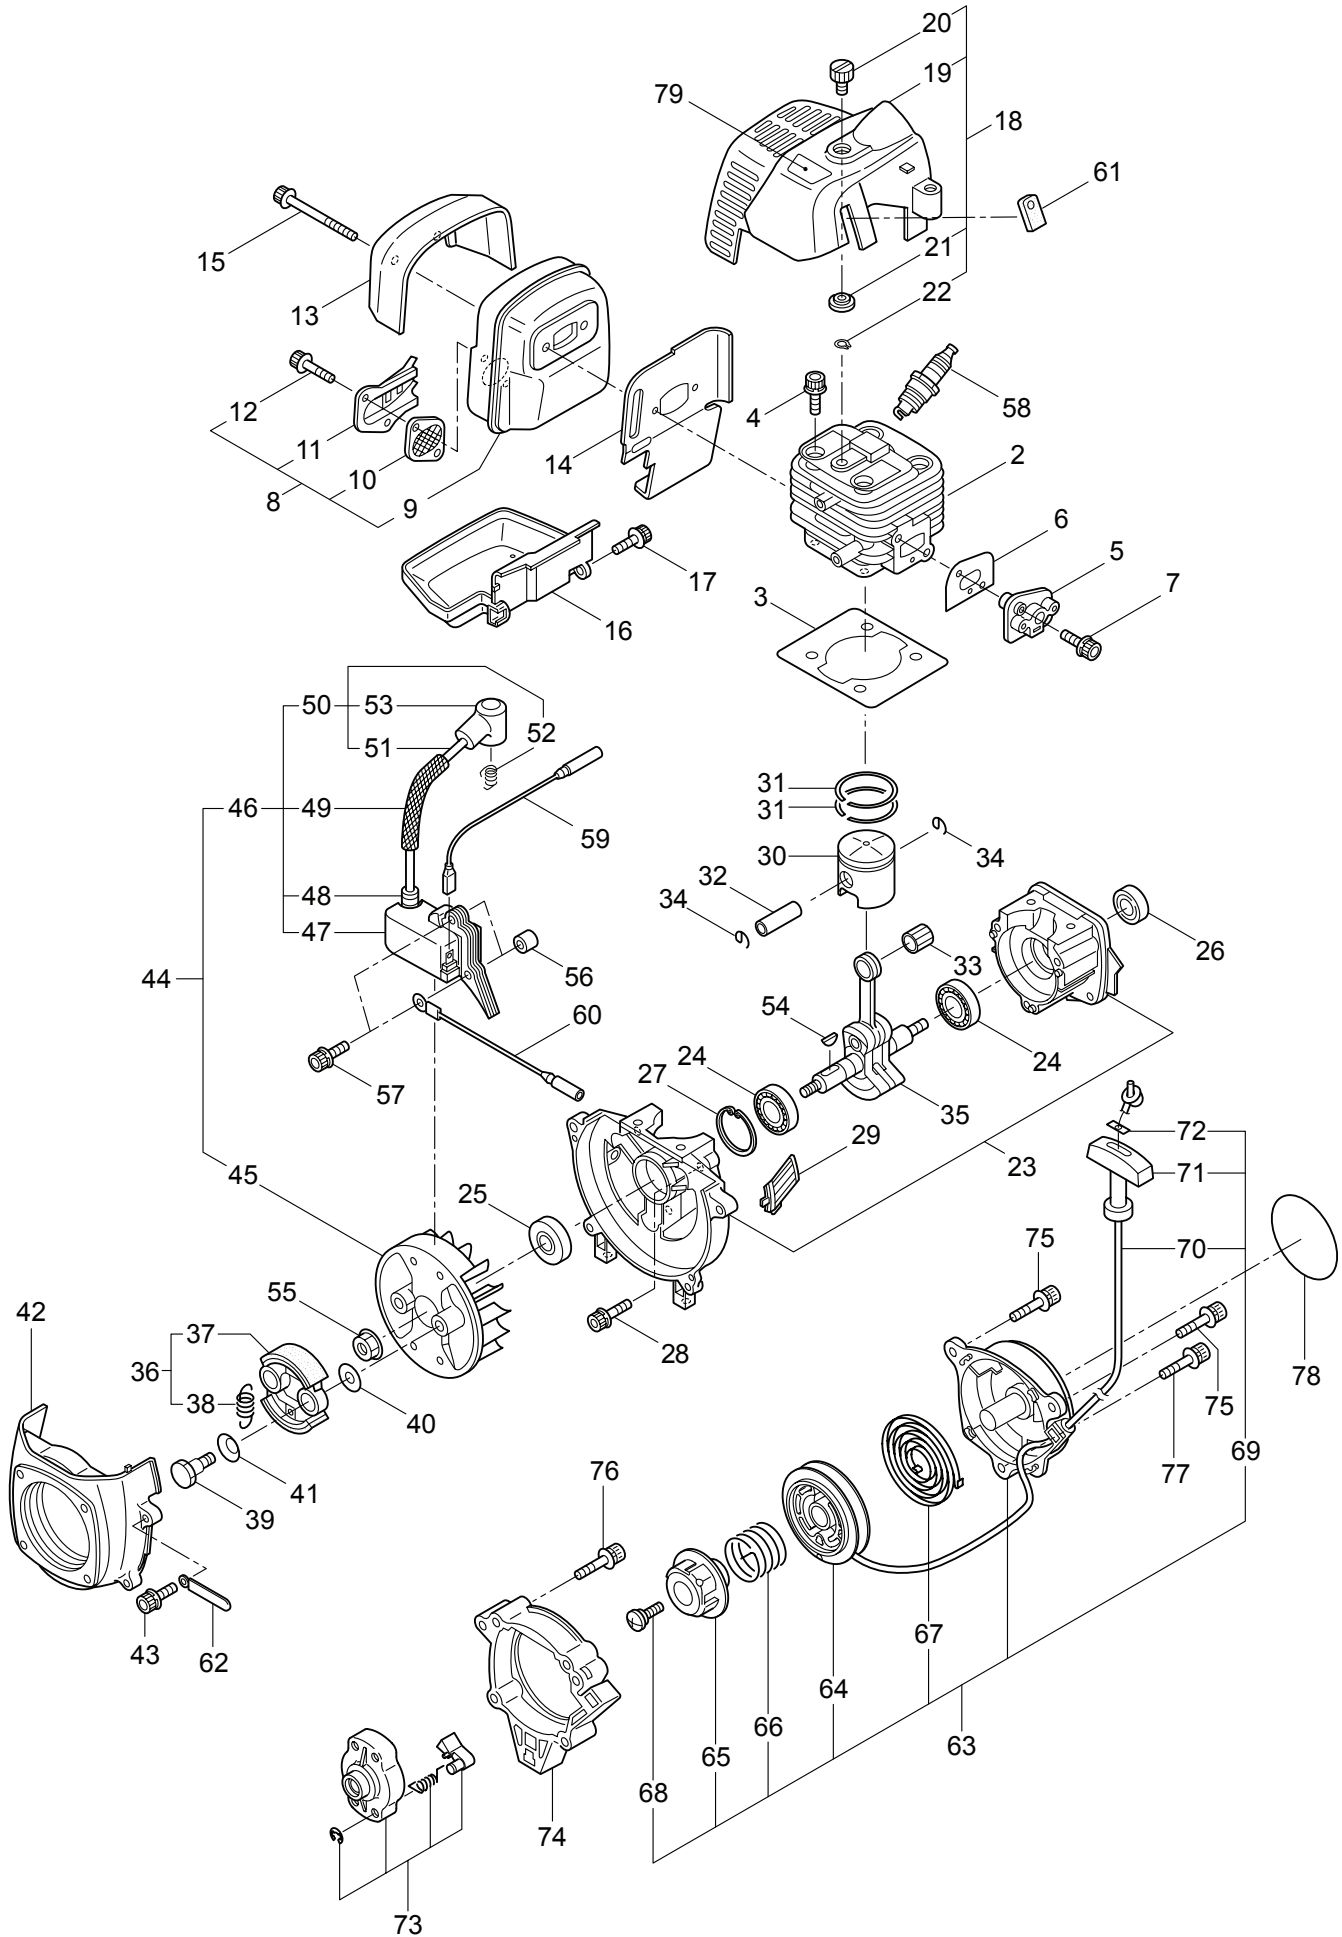

3. EH27D-S ENGINE

Ref. No.	Part No.	Part Name	Q'ty	Remarks
3-1	859188	Engine	1	CE260/25
3-2	283734	Cylinder	1	
3-3	283783	Gasket	1	
3-4	261250	Cap Screw	4	M5x20
3-5	269144	Insulator	1	New gasket required
3-6	267049	Gasket	1	
3-7	265924	Cap Screw	2	M5x25
3-8	282208	Muffler Ass'y	1	Incl.9-12
3-9	282209	Muffler Comp.	1	
3-10	267056	Spark Arrester	1	
3-11	268171	Muffler Tail	1	
3-12	265107	Cap Screw	2	M4x10
3-13	284071	Holder	1	
3-14	283940	Gasket	1	
3-15	266402	Cap Screw	2	M5x55
3-16	281435	Under Cover	1	
3-17	267191	Cap Screw	1	M5x16
3-18	281742	Top Cover Ass'y	1	Incl.19-22
3-19	281434	Top Cover	1	
3-20	261018	Knob	1	
3-21	261020	Spacer	1	
3-22	261734	Snap Ring	1	#5
3-23	289582	Crankcase	1	
3-24	280488	Bearing	2	PPL 6001
3-25	261492	Oil Seal	1	ISCD12287
3-26	261386	Oil Seal	1	ISCD12227
3-27	055185	Snap Ring	1	#28
3-28	261612	Cap Screw	3	M5x30
3-29	281442	Screen	1	
3-30	268247	Piston	1	
3-31	261496	Piston Ring	2	(2)Required
3-32	261497	Piston Pin	1	
3-33	261037	Bearing,Needle	1	KBK8x11x11.8x1
3-34	261576	Clip,Piston	2	
3-35	265197	Crankshaft/Conn.Rod Ass'y	1	
3-36	267327	Clutch Ass'y	1	Incl.37,38
3-37	267342	Clutch Shoe	2	(2)required
3-38	267345	Spring,Clutch	1	
3-39	264505	Bolt	2	
3-40	261189	Washer	2	6x16.5x1.2
3-41	261777	Wave Washer	2	
3-42	281433	Fan Cover	1	
3-43	261250	Cap Screw	4	M5x20
3-44	289923	Magneto Ass'y	1	Incl.45-53
3-45	268253	Rotor/Fan	1