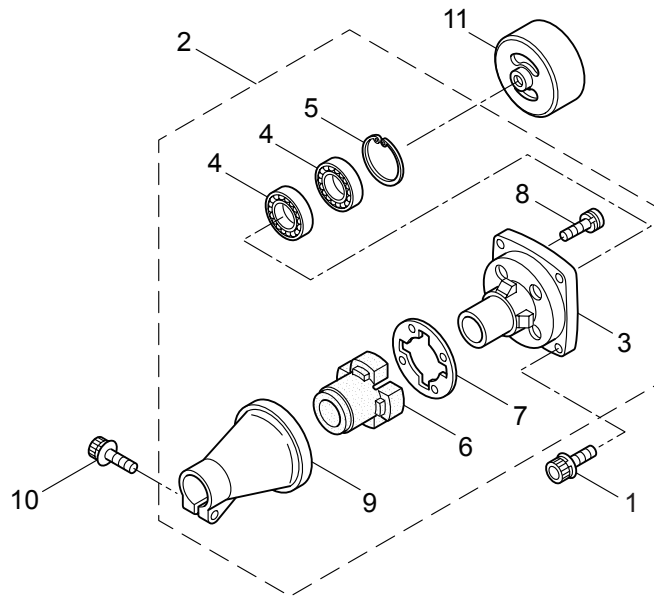

2013. 05.

MARUYAMA

P/N 523640

1. EH27D-S
BLADE

Ref. No.	Part No.	Part Name	Q'ty	Remarks
1-1	364269	EH27D-S	1	
1-2	423321	Blade	2	
1-3	423322	Guide Plate	1	
1-4	580764	U-Nut	5	M6
1-5	631765	Screw	4	L17
1-6	407328	Screw	1	L26
1-7	991913	Washer	5	
1-8	423323	Upper Case	1	
1-9	423324	Pinion	1	
1-10	423325	Bearing	2	#6900UU
1-11	407313	Bearing	1	
1-12	631772	Snap Ring	1	RTW22
1-13	580766	Grease Nipple	1	M6
1-14	423326	Lower Case	1	
1-15	407332	Felt	1	
1-16	407340	Plate	1	
1-17	638464	Bearing	1	#608Z
1-18	423327	Crank Comp.	1	
1-19	631759	Snap Ring	1	STW28
1-20	631779	Joint	1	
1-21	407333	Plate	1	
1-22	407331	Bolt	5	M5x14
1-23	423328	Cap Screw	1	M5x16
1-24	631778	Cap Screw	1	M5x25
1-25	423329	Cap Screw	1	M5x12
1-26	423330	Cover of Blade	1	
1-27	423331	Label	1	
1-28	423332	Label	1	
1-29	423333	Label	1	
1-30	235595	Label	1	

2. EH27D-S
CLUTCHCASE, ACCESSORIES

Ref. No.	Part No.	Part Name	Q'ty	Remarks
2-1	261250	Cap Screw	4	M5x20
2-2	215512	Clutch Case Ass'y	1	Incl.3-9
2-3	214592	Bearing Case	1	
2-4	214161	Bearing	2	#6000ZZ
2-5	054676	Snap Ring	1	#26
2-6	214162	Buffer	1	
2-7	214163	Washer	1	
2-8	092033	Screw	4	M5x15
2-9	214593	Driveshaft Tube Adapter	1	
2-10	261246	Cap Screw	1	M5x25
2-11	054677	Clutch Drum	1	
2-12	235494	Driveshaft	1	
2-13	235496	Driveshaft Tube Ass'y	1	
2-14	217879	Label	1	Warning
2-15	235498	Label	1	EH27D-S
2-16	227816	Loop Handle Ass'y	1	Incl.17
2-17	215608	Cap Screw	4	M5x30x16
2-18	229001	Throttle Trigger	1	
2-19	210418	Box Spanner	1	13x19x(+)
2-20	219432	Wrench	1	4mm
2-21	234505	Instruction Manual	1	

4. EH27D-S
CARBURETOR, FUEL TANK

Ref. No.	Part No.	Part Name	Q'ty	Remarks
4-46	289033	Pipe	1	3x5x100L
4-47	264653	Filter Ass'y	1	
4-48	261117	Clip	3	
4-49	261117	Clip	1	
4-50	281714	Cap Screw	2	M5x20
4-51	281715	Cap Screw	1	M5x20
4-52	281441	Stand	1	
4-53	261352	Label	1	Choke
4-54	285188	Label	1	