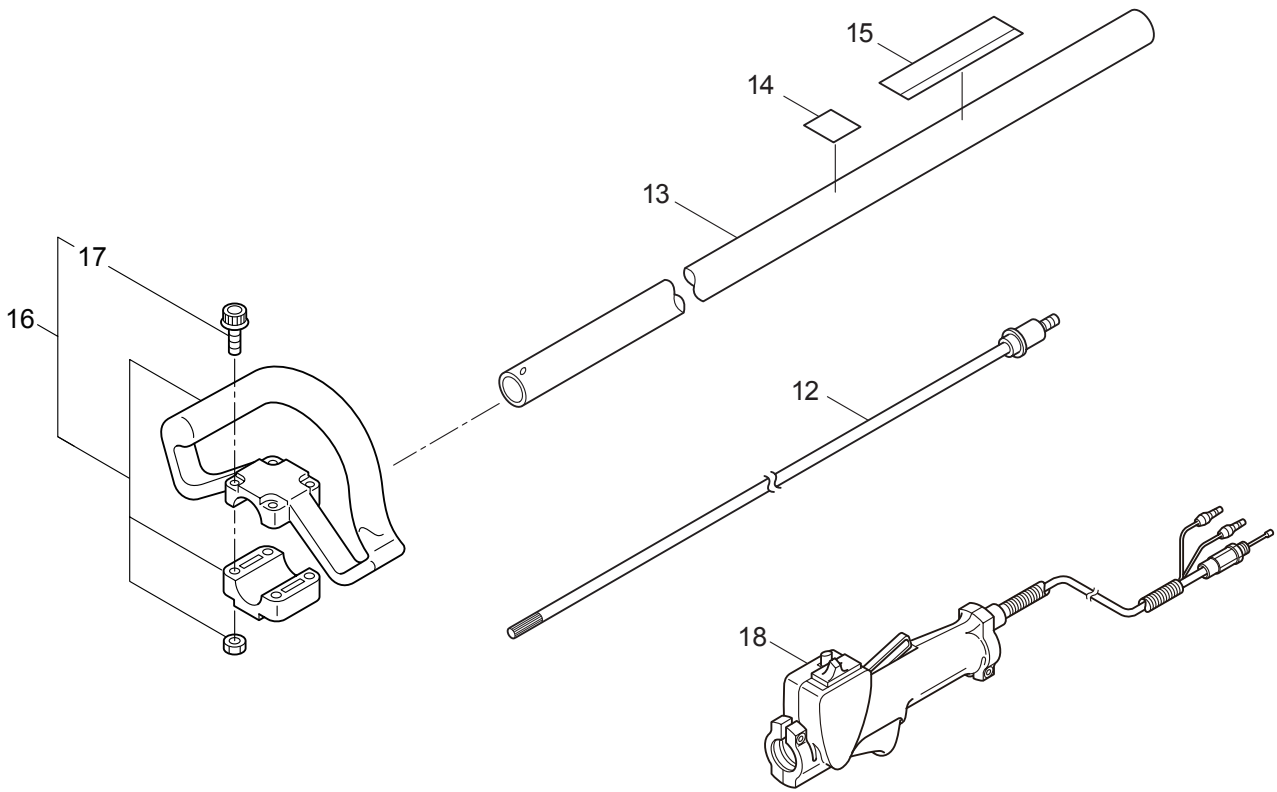

2013. 05.

MARUYAMA

P/N 523640

1. EH27D-S
BLADE

Ref. No.	Part No.	Part Name	Q'ty	Remarks
1-1	364269	EH27D-S	1	
1-2	423321	Blade	2	
1-3	423322	Guide Plate	1	
1-4	580764	U-Nut	5	M6
1-5	631765	Screw	4	L17
1-6	407328	Screw	1	L26
1-7	991913	Washer	5	
1-8	423323	Upper Case	1	
1-9	423324	Pinion	1	
1-10	423325	Bearing	2	#6900UU
1-11	407313	Bearing	1	
1-12	631772	Snap Ring	1	RTW22
1-13	580766	Grease Nipple	1	M6
1-14	423326	Lower Case	1	
1-15	407332	Felt	1	
1-16	407340	Plate	1	
1-17	638464	Bearing	1	#608Z
1-18	423327	Crank Comp.	1	
1-19	631759	Snap Ring	1	STW28
1-20	631779	Joint	1	
1-21	407333	Plate	1	
1-22	407331	Bolt	5	M5x14
1-23	423328	Cap Screw	1	M5x16
1-24	631778	Cap Screw	1	M5x25
1-25	423329	Cap Screw	1	M5x12
1-26	423330	Cover of Blade	1	
1-27	423331	Label	1	
1-28	423332	Label	1	
1-29	423333	Label	1	
1-30	235595	Label	1	

2. EH27D-S
CLUTCHCASE, ACCESSORIES

Ref. No.	Part No.	Part Name	Q'ty	Remarks
2-1	261250	Cap Screw	4	M5x20
2-2	215512	Clutch Case Ass'y	1	Incl.3-9
2-3	214592	Bearing Case	1	
2-4	214161	Bearing	2	#6000ZZ
2-5	054676	Snap Ring	1	#26
2-6	214162	Buffer	1	
2-7	214163	Washer	1	
2-8	092033	Screw	4	M5x15
2-9	214593	Driveshaft Tube Adapter	1	
2-10	261246	Cap Screw	1	M5x25
2-11	054677	Clutch Drum	1	
2-12	235494	Driveshaft	1	
2-13	235496	Driveshaft Tube Ass'y	1	
2-14	217879	Label	1	Warning
2-15	235498	Label	1	EH27D-S
2-16	227816	Loop Handle Ass'y	1	Incl.17
2-17	215608	Cap Screw	4	M5x30x16
2-18	229001	Throttle Trigger	1	
2-19	210418	Box Spanner	1	13x19x(+)
2-20	219432	Wrench	1	4mm
2-21	234505	Instruction Manual	1	