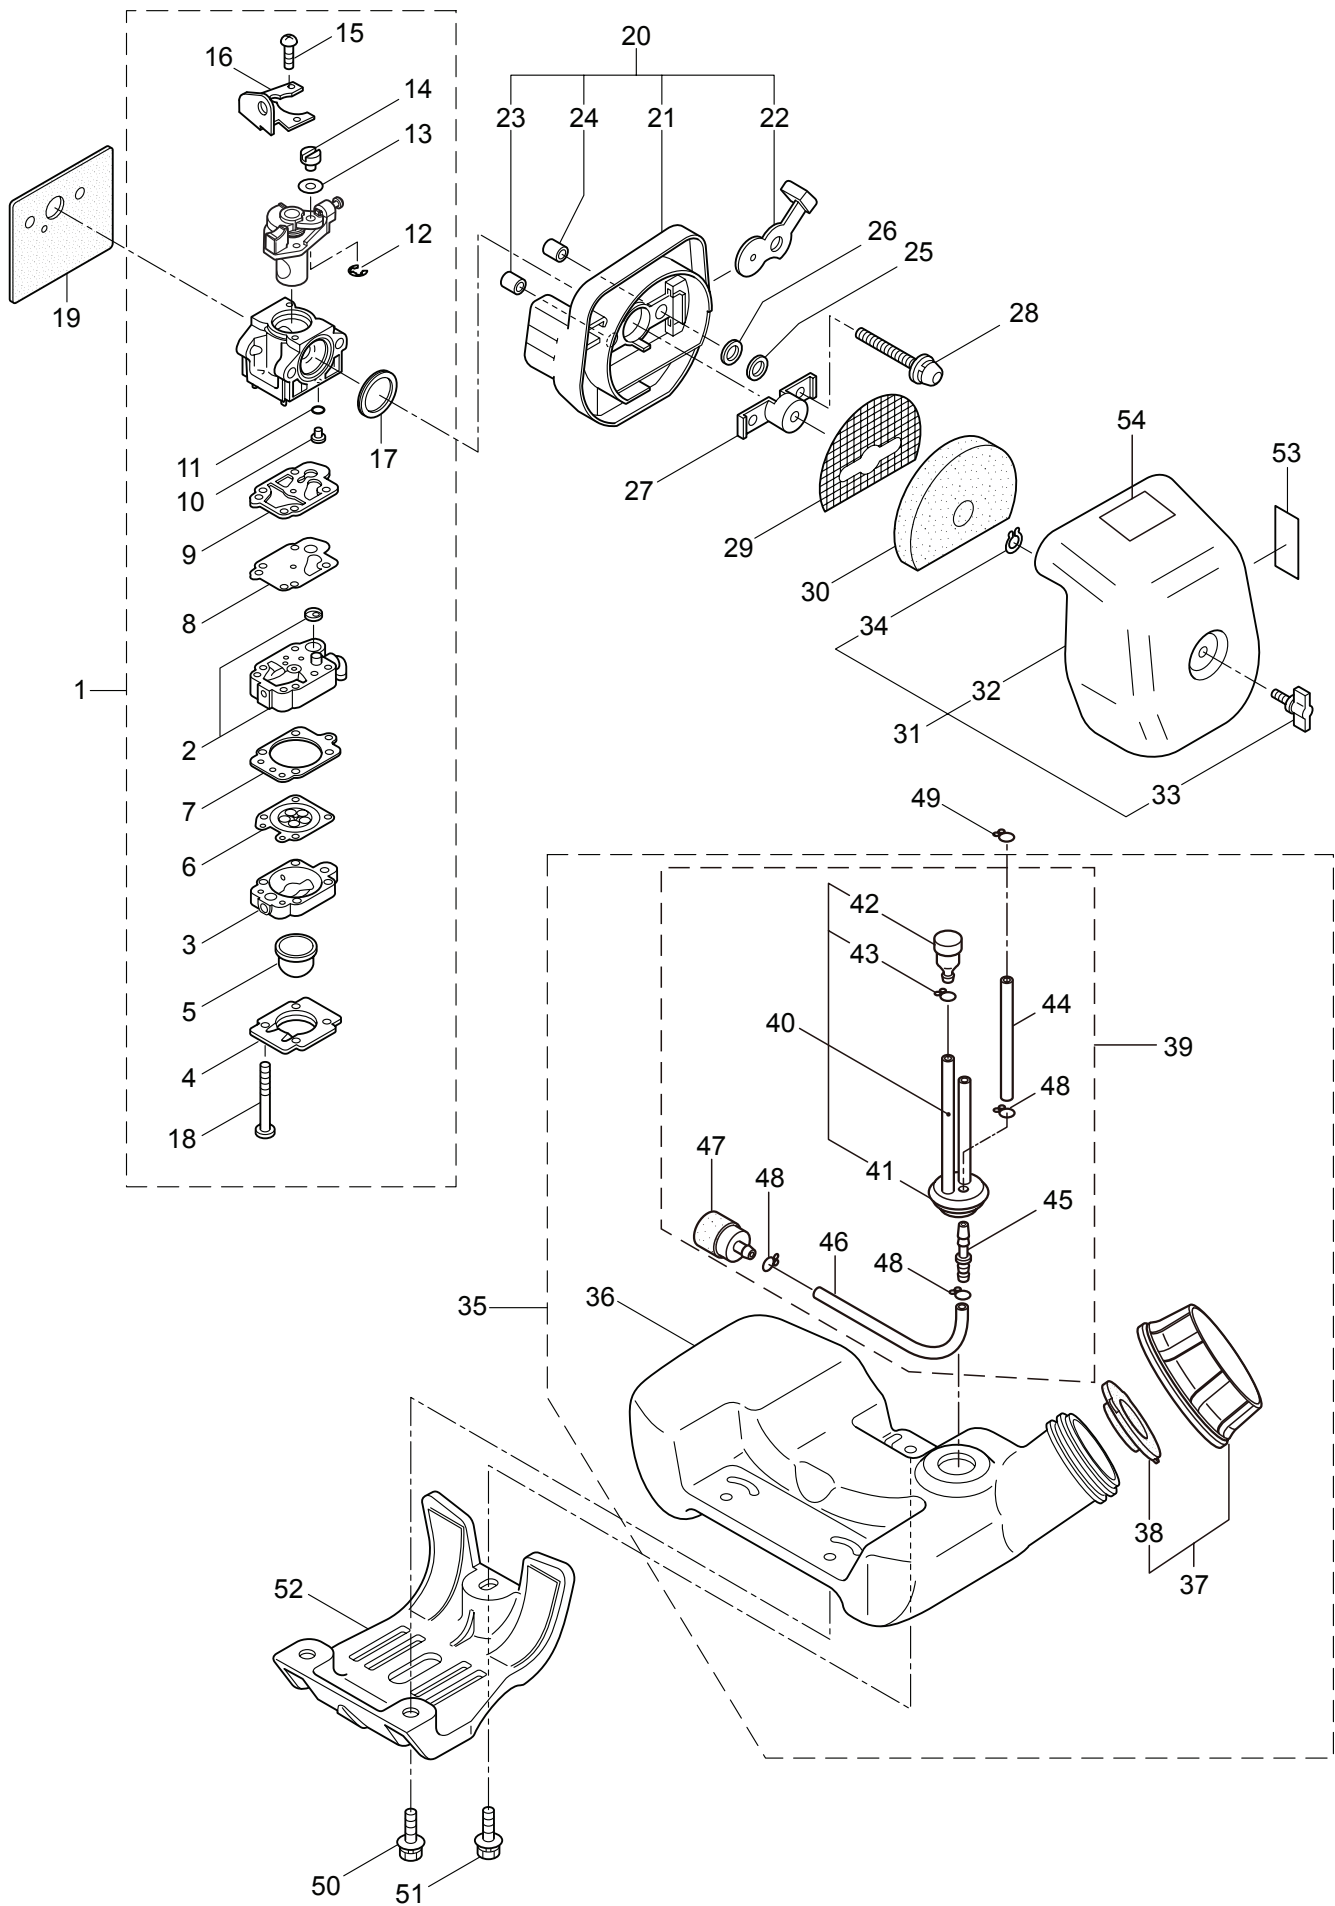

4. EH27D-S
CARBURETOR, FUEL TANK

Ref. No.	Part No.	Part Name	Q'ty	Remarks
4-46	289033	Pipe	1	3x5x100L
4-47	264653	Filter Ass'y	1	
4-48	261117	Clip	3	
4-49	261117	Clip	1	
4-50	281714	Cap Screw	2	M5x20
4-51	281715	Cap Screw	1	M5x20
4-52	281441	Stand	1	
4-53	261352	Label	1	Choke
4-54	285188	Label	1