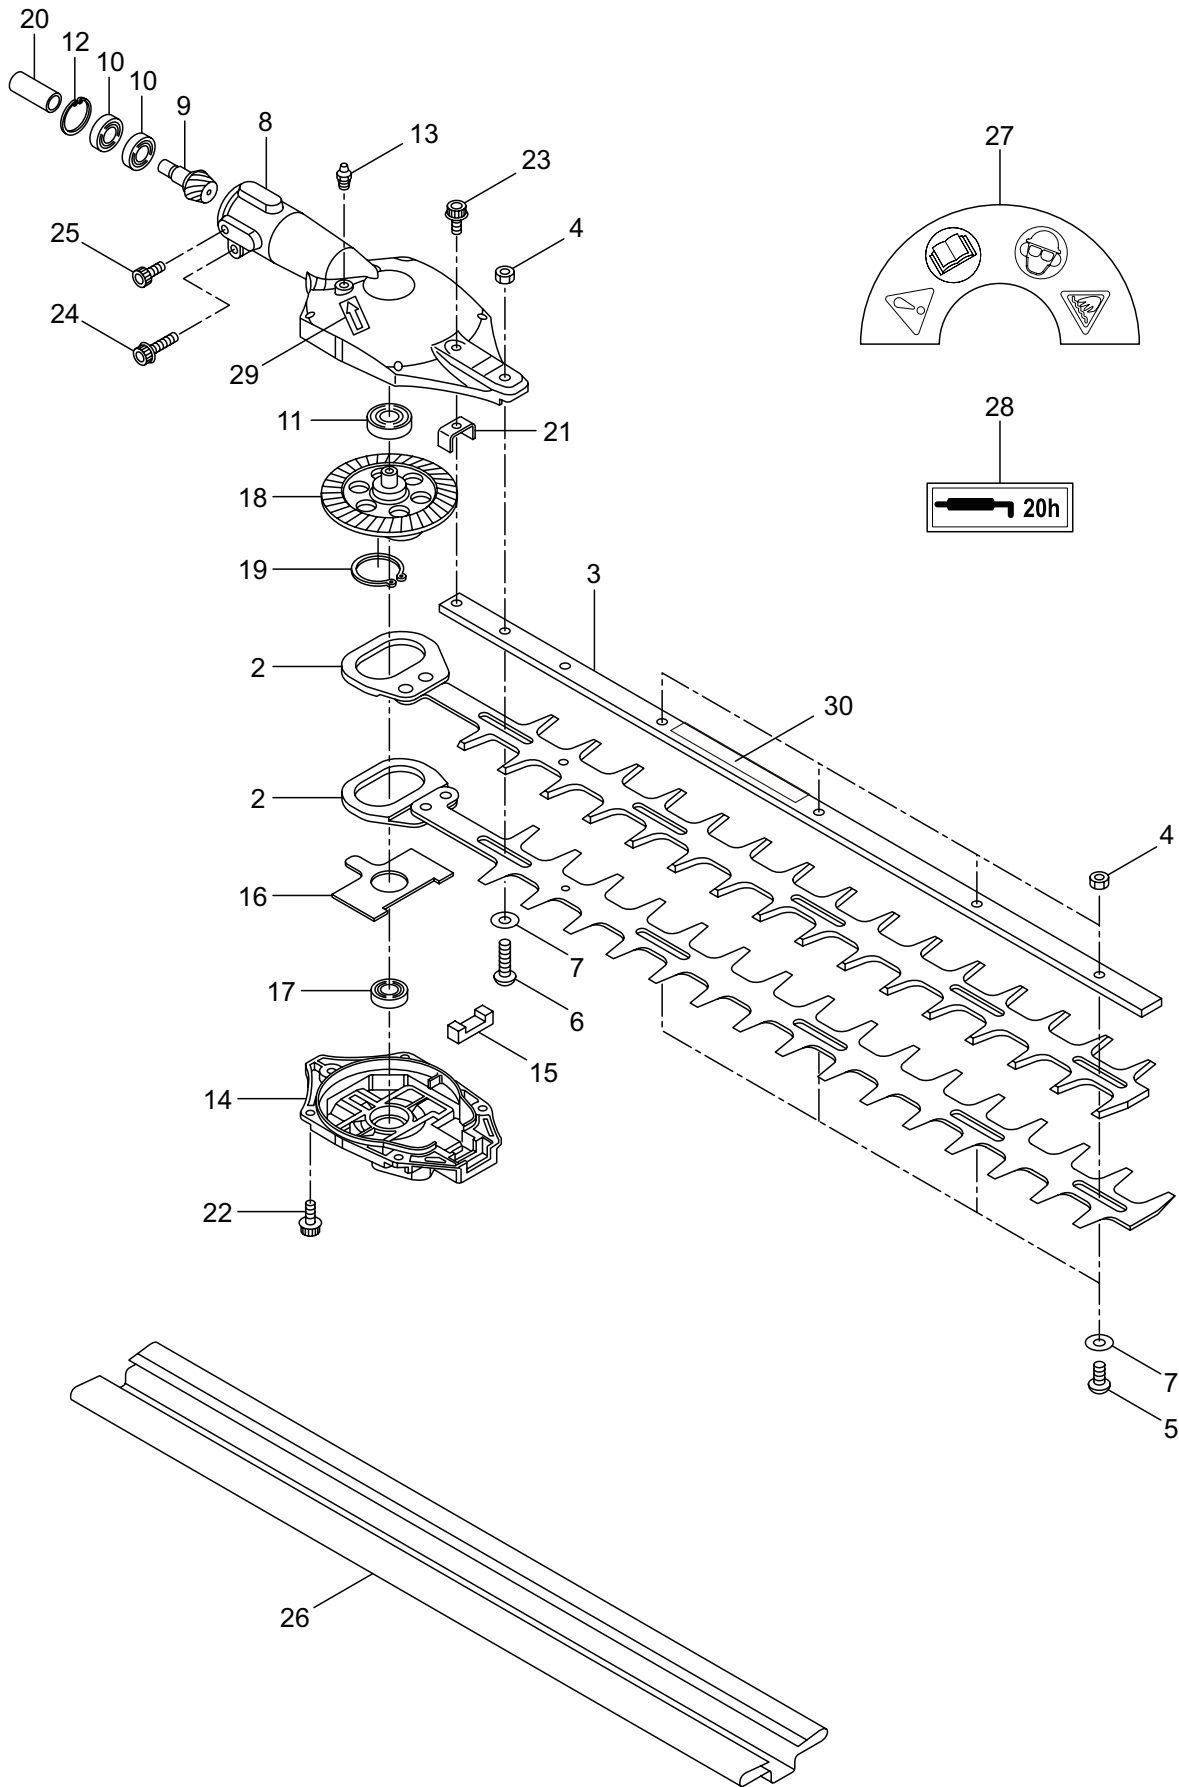

2013. 05.

MARUYAMA

P/N 523640

1. EH27D-S
BLADE

Ref. No.	Part No.	Part Name	Q'ty	Remarks
1-1	364269	EH27D-S	1	
1-2	423321	Blade	2	
1-3	423322	Guide Plate	1	
1-4	580764	U-Nut	5	M6
1-5	631765	Screw	4	L17
1-6	407328	Screw	1	L26
1-7	991913	Washer	5	
1-8	423323	Upper Case	1	
1-9	423324	Pinion	1	
1-10	423325	Bearing	2	#6900UU
1-11	407313	Bearing	1	
1-12	631772	Snap Ring	1	RTW22
1-13	580766	Grease Nipple	1	M6
1-14	423326	Lower Case	1	
1-15	407332	Felt	1	
1-16	407340	Plate	1	
1-17	638464	Bearing	1	#608Z
1-18	423327	Crank Comp.	1	
1-19	631759	Snap Ring	1	STW28
1-20	631779	Joint	1	
1-21	407333	Plate	1	
1-22	407331	Bolt	5	M5x14
1-23	423328	Cap Screw	1	M5x16
1-24	631778	Cap Screw	1	M5x25
1-25	423329	Cap Screw	1	M5x12
1-26	423330	Cover of Blade	1	
1-27	423331	Label	1	
1-28	423332	Label	1	
1-29	423333	Label	1	
1-30	235595	Label	1	

2. EH27D-S
CLUTCHCASE, ACCESSORIES

Ref. No.	Part No.	Part Name	Q'ty	Remarks
2-1	261250	Cap Screw	4	M5x20
2-2	215512	Clutch Case Ass'y	1	Incl.3-9
2-3	214592	Bearing Case	1	
2-4	214161	Bearing	2	#6000ZZ
2-5	054676	Snap Ring	1	#26
2-6	214162	Buffer	1	
2-7	214163	Washer	1	
2-8	092033	Screw	4	M5x15
2-9	214593	Driveshaft Tube Adapter	1	
2-10	261246	Cap Screw	1	M5x25
2-11	054677	Clutch Drum	1	
2-12	235494	Driveshaft	1	
2-13	235496	Driveshaft Tube Ass'y	1	
2-14	217879	Label	1	Warning
2-15	235498	Label	1	EH27D-S
2-16	227816	Loop Handle Ass'y	1	Incl.17
2-17	215608	Cap Screw	4	M5x30x16
2-18	229001	Throttle Trigger	1	
2-19	210418	Box Spanner	1	13x19x(+)
2-20	219432	Wrench	1	4mm
2-21	234505	Instruction Manual	1	