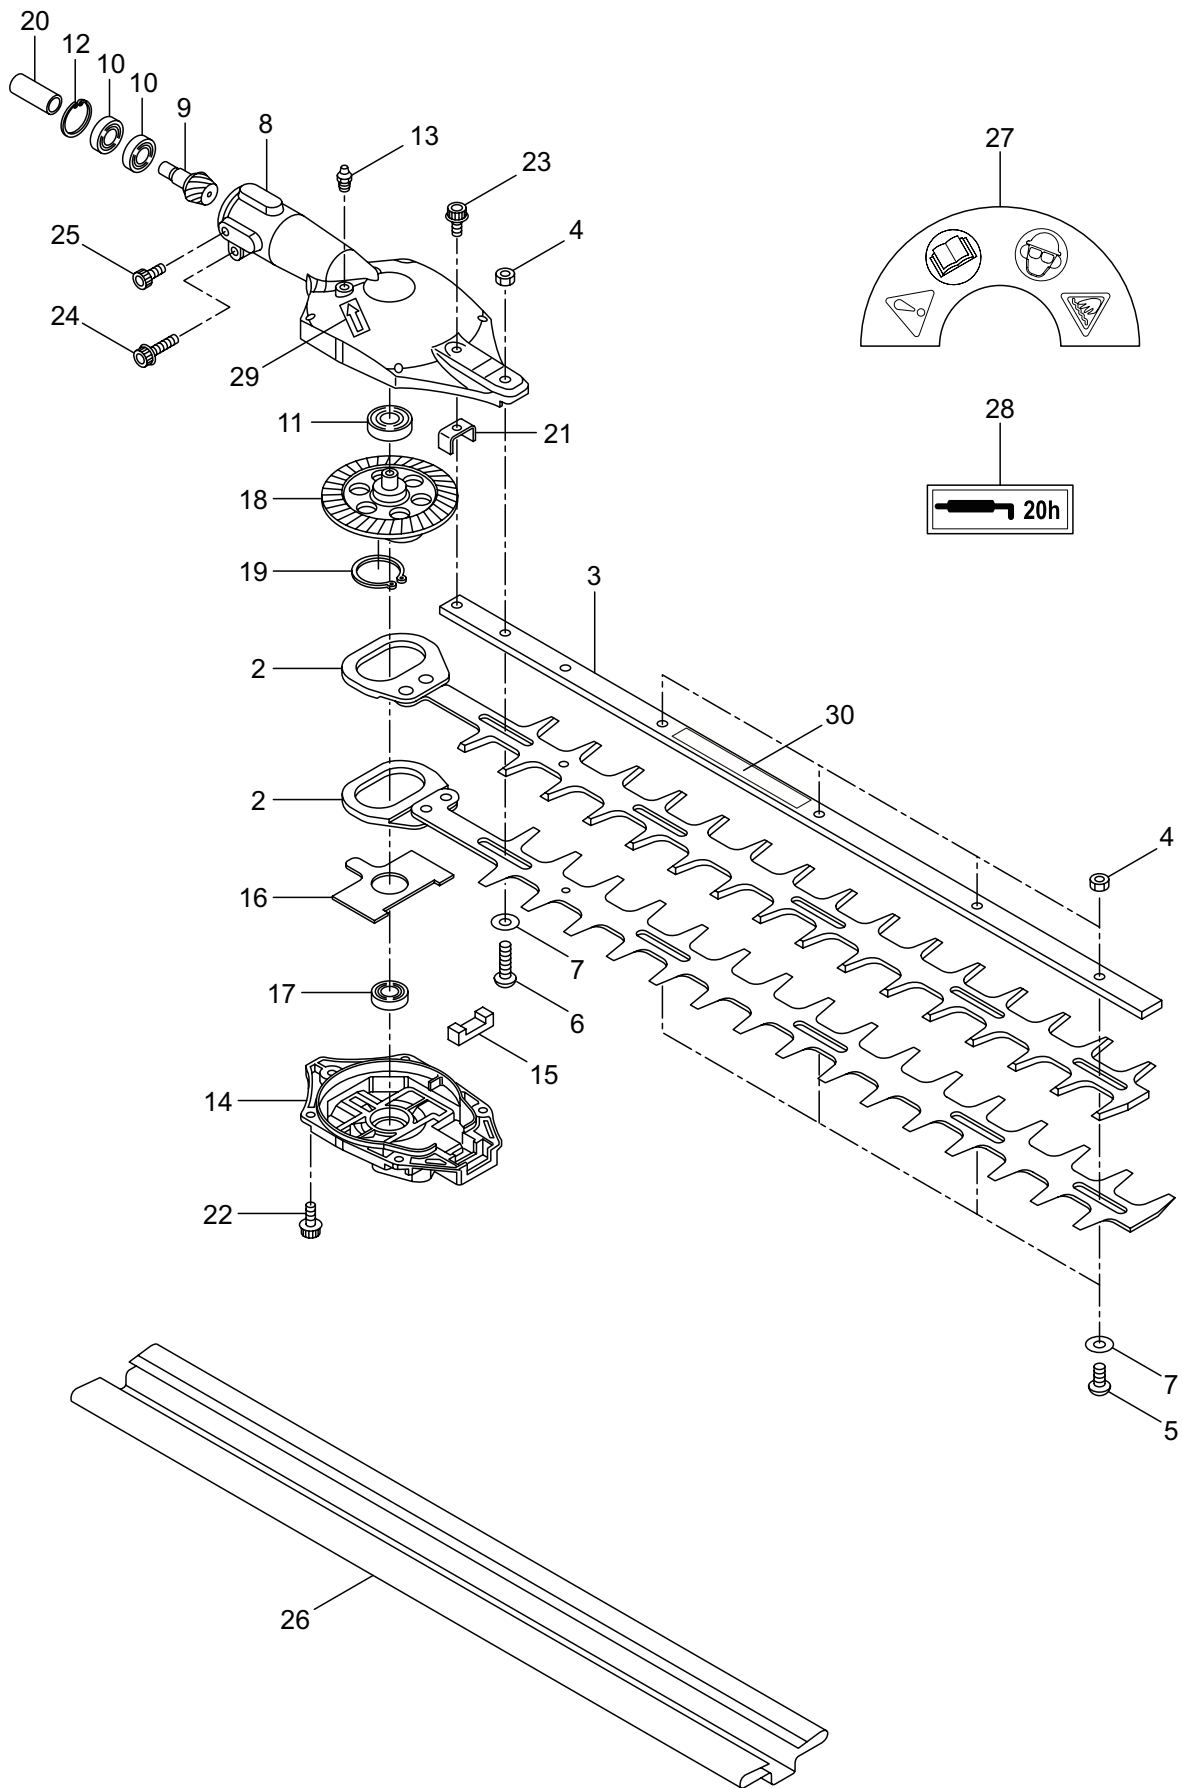

2014. 04.

MARUYAMA

P/N 523767-1

1. EH23D BLADE

Ref. No.	Part No.	Part Name	Q'ty	Remarks
1-1	364276	EH23D	1	
1-2	423687	Blade	2	
1-3	423322	Guide Plate	1	
1-4	580764	U-Nut	5	M6
1-5	631765	Screw	4	L17
1-6	407328	Screw	1	L26
1-7	991913	Washer	5	
1-8	423323	Upper Case	1	
1-9	423324	Pinion	1	
1-10	423325	Bearing	2	#6900UU
1-11	407313	Bearing	1	
1-12	631772	Snap Ring	1	RTW22
1-13	580766	Grease Nipple	1	M6
1-14	423326	Lower Case	1	
1-15	407332	Felt	1	
1-16	407340	Plate	1	
1-17	638464	Bearing	1	#608Z
1-18	423327	Crank Comp.	1	
1-19	631759	Snap Ring	1	STW28
1-20	631779	Joint	1	
1-21	407333	Plate	1	
1-22	407331	Bolt	5	M5x14
1-23	423328	Cap Screw	1	M5x16
1-24	631778	Cap Screw	1	M5x25
1-25	423329	Cap Screw	1	M5x12
1-26	423330	Cover of Blade	1	
1-27	423331	Label	1	
1-28	423332	Label	1	
1-29	423333	Label	1	
1-30	235595	Label	1	

2. EH23D
CLUTCH CASE, ACCESSORIES

Ref. No.	Part No.	Part Name	Q'ty	Remarks
2-1	261250	Cap Screw	4	M5x20
2-2	215512	Clutch Case Ass'y	1	Incl.3-9
2-3	214592	Bearing Case	1	
2-4	214161	Bearing	2	#6000ZZ
2-5	054676	Snap Ring	1	#26
2-6	214162	Buffer	1	
2-7	214163	Washer	1	
2-8	092033	Screw	4	M5x15
2-9	214593	Driveshaft Tube Adapter	1	
2-10	261246	Cap Screw	1	M5x25
2-11	054677	Clutch Drum	1	
2-12	235494	Driveshaft	1	
2-13	235496	Driveshaft Tube Ass'y	1	
2-14	217879	Label	1	Warning
2-15	235576	Label	1	EH23D
2-16	227816	Loop Handle Ass'y	1	Incl.17
2-17	215608	Cap Screw	4	M5x30x16
2-18	229001	Throttle Trigger	1	
2-19	210418	Box Spanner	1	13x19x(+)
2-20	219432	Wrench	1	4mm
2-21	234505	Instruction Manual	1	

4. EH23D
CARBURETOR, FUEL TANK

Ref. No.	Part No.	Part Name	Q'ty	Remarks
4-46	261117	Clip	1	
4-47	289028	Pipe A	1	3x5x53L
4-48	288921	Joint	1	
4-49	289033	Pipe	1	3x5x100L
4-50	264653	Filter Ass'y	1	
4-51	261117	Clip	3	
4-52	261117	Clip	1	
4-53	281714	Cap Screw	2	M5x20
4-54	281715	Cap Screw	1	M5x20