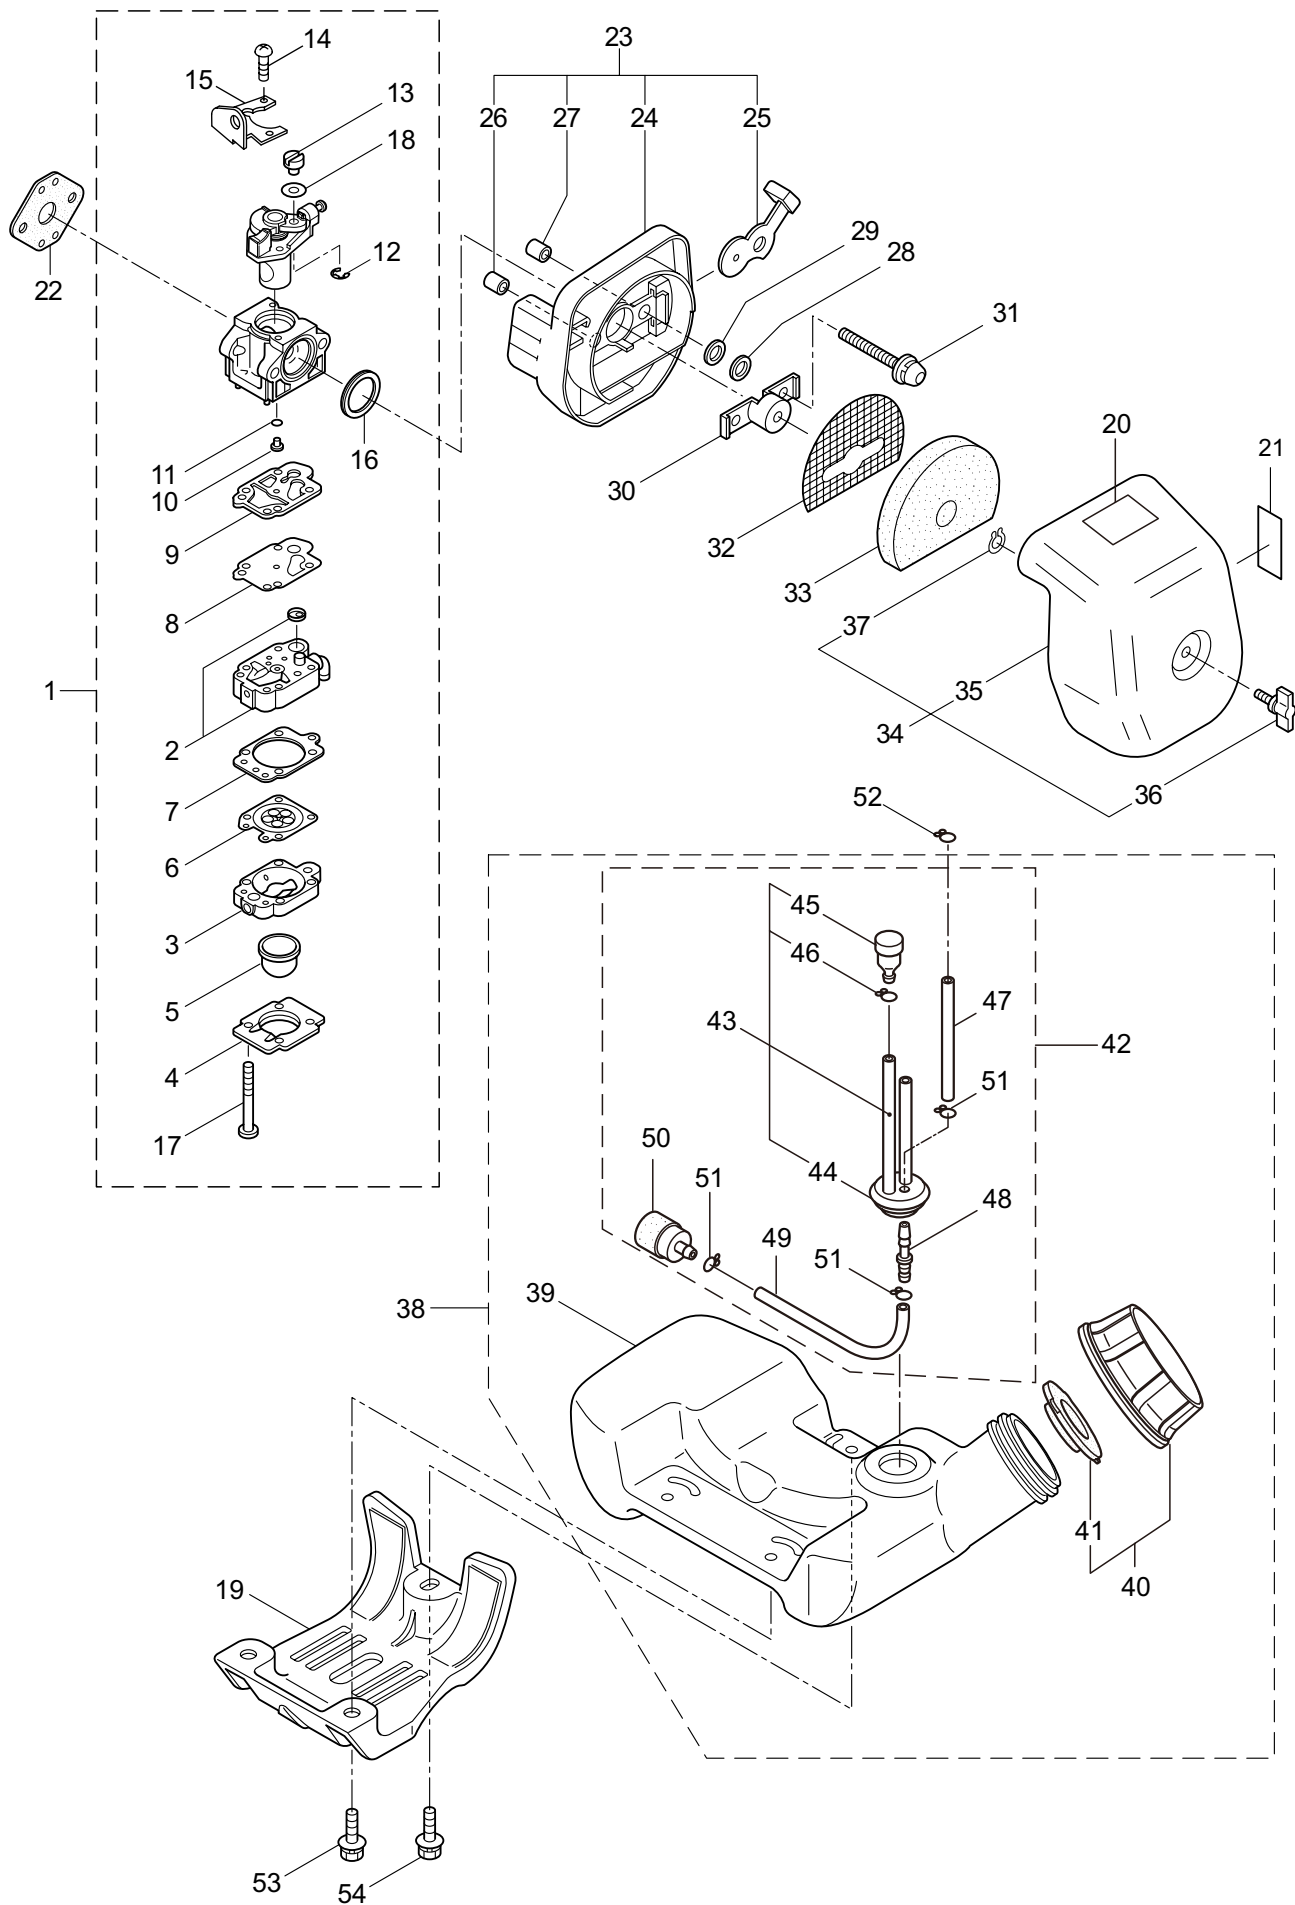

4. EH23D
CARBURETOR, FUEL TANK

Ref. No.	Part No.	Part Name	Q'ty	Remarks
4-1	286703	Carburetor Ass'y	1	Incl.2-18 New gasket required
4-2	264155	Pump Body	1	
4-3	262991	Purge Body	1	
4-4	262992	Cover Plate	1	
4-5	261874	Primer Bulb	1	
4-6	283905	Diaphragm, Meterring	1	
4-7	262993	Gasket	1	
4-8	262994	Diaphragm,Fuel Pump	1	
4-9	282576	Gasket	1	
4-10	281487	Main Jet	1	#37
4-11	261871	O-Ring	1	
4-12	261876	E-Ring	1	
4-13	261658	Swivel	1	
4-14	261875	Screw	2	
4-15	264677	Bracket	1	
4-16	261657	Packing	1	
4-17	262996	Screw	4	
4-18	264678	Washer	1	
4-19	281447	Stand	1	
4-20	285188	Label	1	
4-21	261352	Label	1	Choke
4-22	261864	Gasket	1	
4-23	268055	Air Filter Case Ass'y	1	Incl.24-27
4-24	268056	Air Filter Case	1	
4-25	268057	Valve	1	
4-26	268157	Sleeve	1	5.5x7.1x6L
4-27	268412	Sleeve	1	5.5x7.1x6.6L
4-28	263345	Packing	1	7.2x11xt1.3
4-29	263942	Washer	1	7.2x12xt0.15
4-30	263815	Stay	1	
4-31	264016	Cap Screw	2	M5x60
4-32	265026	Screen	1	
4-33	265027	Foam Element	1	
4-34	268058	Air Filter Cover Ass'y	1	Incl.35-37
4-35	268059	Air Filter Cover	1	
4-36	281438	Knob	1	
4-37	261734	Snap Ring	1	#5
4-38	289030	Fuel Tank Ass'y	1	Incl.39-51
4-39	285048	Fuel Tank	1	
4-40	289043	Fuel Tank Cap Ass'y	1	Incl.41
4-41	287058	Gasket	1	
4-42	289031	Fuel Pipe Pick-up Ass'y	1	Incl.43-51
4-43	289032	Fuel Pipe Ass'y	1	Incl.44-46
4-44	268065	Grommet	1	
4-45	261590	Breather	1