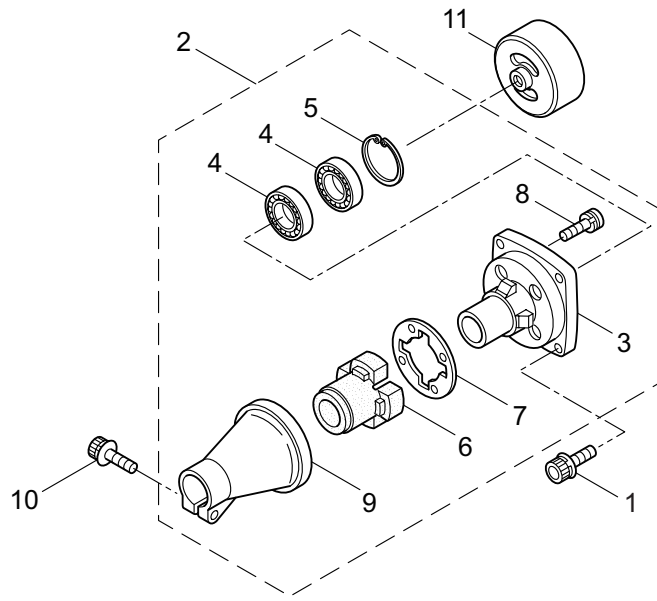

2014. 04.

MARUYAMA

P/N 523767-1

1. EH23D BLADE

Ref. No.	Part No.	Part Name	Q'ty	Remarks
1-1	364276	EH23D	1	
1-2	423687	Blade	2	
1-3	423322	Guide Plate	1	
1-4	580764	U-Nut	5	M6
1-5	631765	Screw	4	L17
1-6	407328	Screw	1	L26
1-7	991913	Washer	5	
1-8	423323	Upper Case	1	
1-9	423324	Pinion	1	
1-10	423325	Bearing	2	#6900UU
1-11	407313	Bearing	1	
1-12	631772	Snap Ring	1	RTW22
1-13	580766	Grease Nipple	1	M6
1-14	423326	Lower Case	1	
1-15	407332	Felt	1	
1-16	407340	Plate	1	
1-17	638464	Bearing	1	#608Z
1-18	423327	Crank Comp.	1	
1-19	631759	Snap Ring	1	STW28
1-20	631779	Joint	1	
1-21	407333	Plate	1	
1-22	407331	Bolt	5	M5x14
1-23	423328	Cap Screw	1	M5x16
1-24	631778	Cap Screw	1	M5x25
1-25	423329	Cap Screw	1	M5x12
1-26	423330	Cover of Blade	1	
1-27	423331	Label	1	
1-28	423332	Label	1	
1-29	423333	Label	1	
1-30	235595	Label	1	

2. EH23D
CLUTCH CASE, ACCESSORIES

Ref. No.	Part No.	Part Name	Q'ty	Remarks
2-1	261250	Cap Screw	4	M5x20
2-2	215512	Clutch Case Ass'y	1	Incl.3-9
2-3	214592	Bearing Case	1	
2-4	214161	Bearing	2	#6000ZZ
2-5	054676	Snap Ring	1	#26
2-6	214162	Buffer	1	
2-7	214163	Washer	1	
2-8	092033	Screw	4	M5x15
2-9	214593	Driveshaft Tube Adapter	1	
2-10	261246	Cap Screw	1	M5x25
2-11	054677	Clutch Drum	1	
2-12	235494	Driveshaft	1	
2-13	235496	Driveshaft Tube Ass'y	1	
2-14	217879	Label	1	Warning
2-15	235576	Label	1	EH23D
2-16	227816	Loop Handle Ass'y	1	Incl.17
2-17	215608	Cap Screw	4	M5x30x16
2-18	229001	Throttle Trigger	1	
2-19	210418	Box Spanner	1	13x19x(+)
2-20	219432	Wrench	1	4mm
2-21	234505	Instruction Manual	1	

4. EH23D
CARBURETOR, FUEL TANK

Ref. No.	Part No.	Part Name	Q'ty	Remarks
4-46	261117	Clip	1	
4-47	289028	Pipe A	1	3x5x53L
4-48	288921	Joint	1	
4-49	289033	Pipe	1	3x5x100L
4-50	264653	Filter Ass'y	1	
4-51	261117	Clip	3	
4-52	261117	Clip	1	
4-53	281714	Cap Screw	2	M5x20
4-54	281715	Cap Screw	1	M5x20