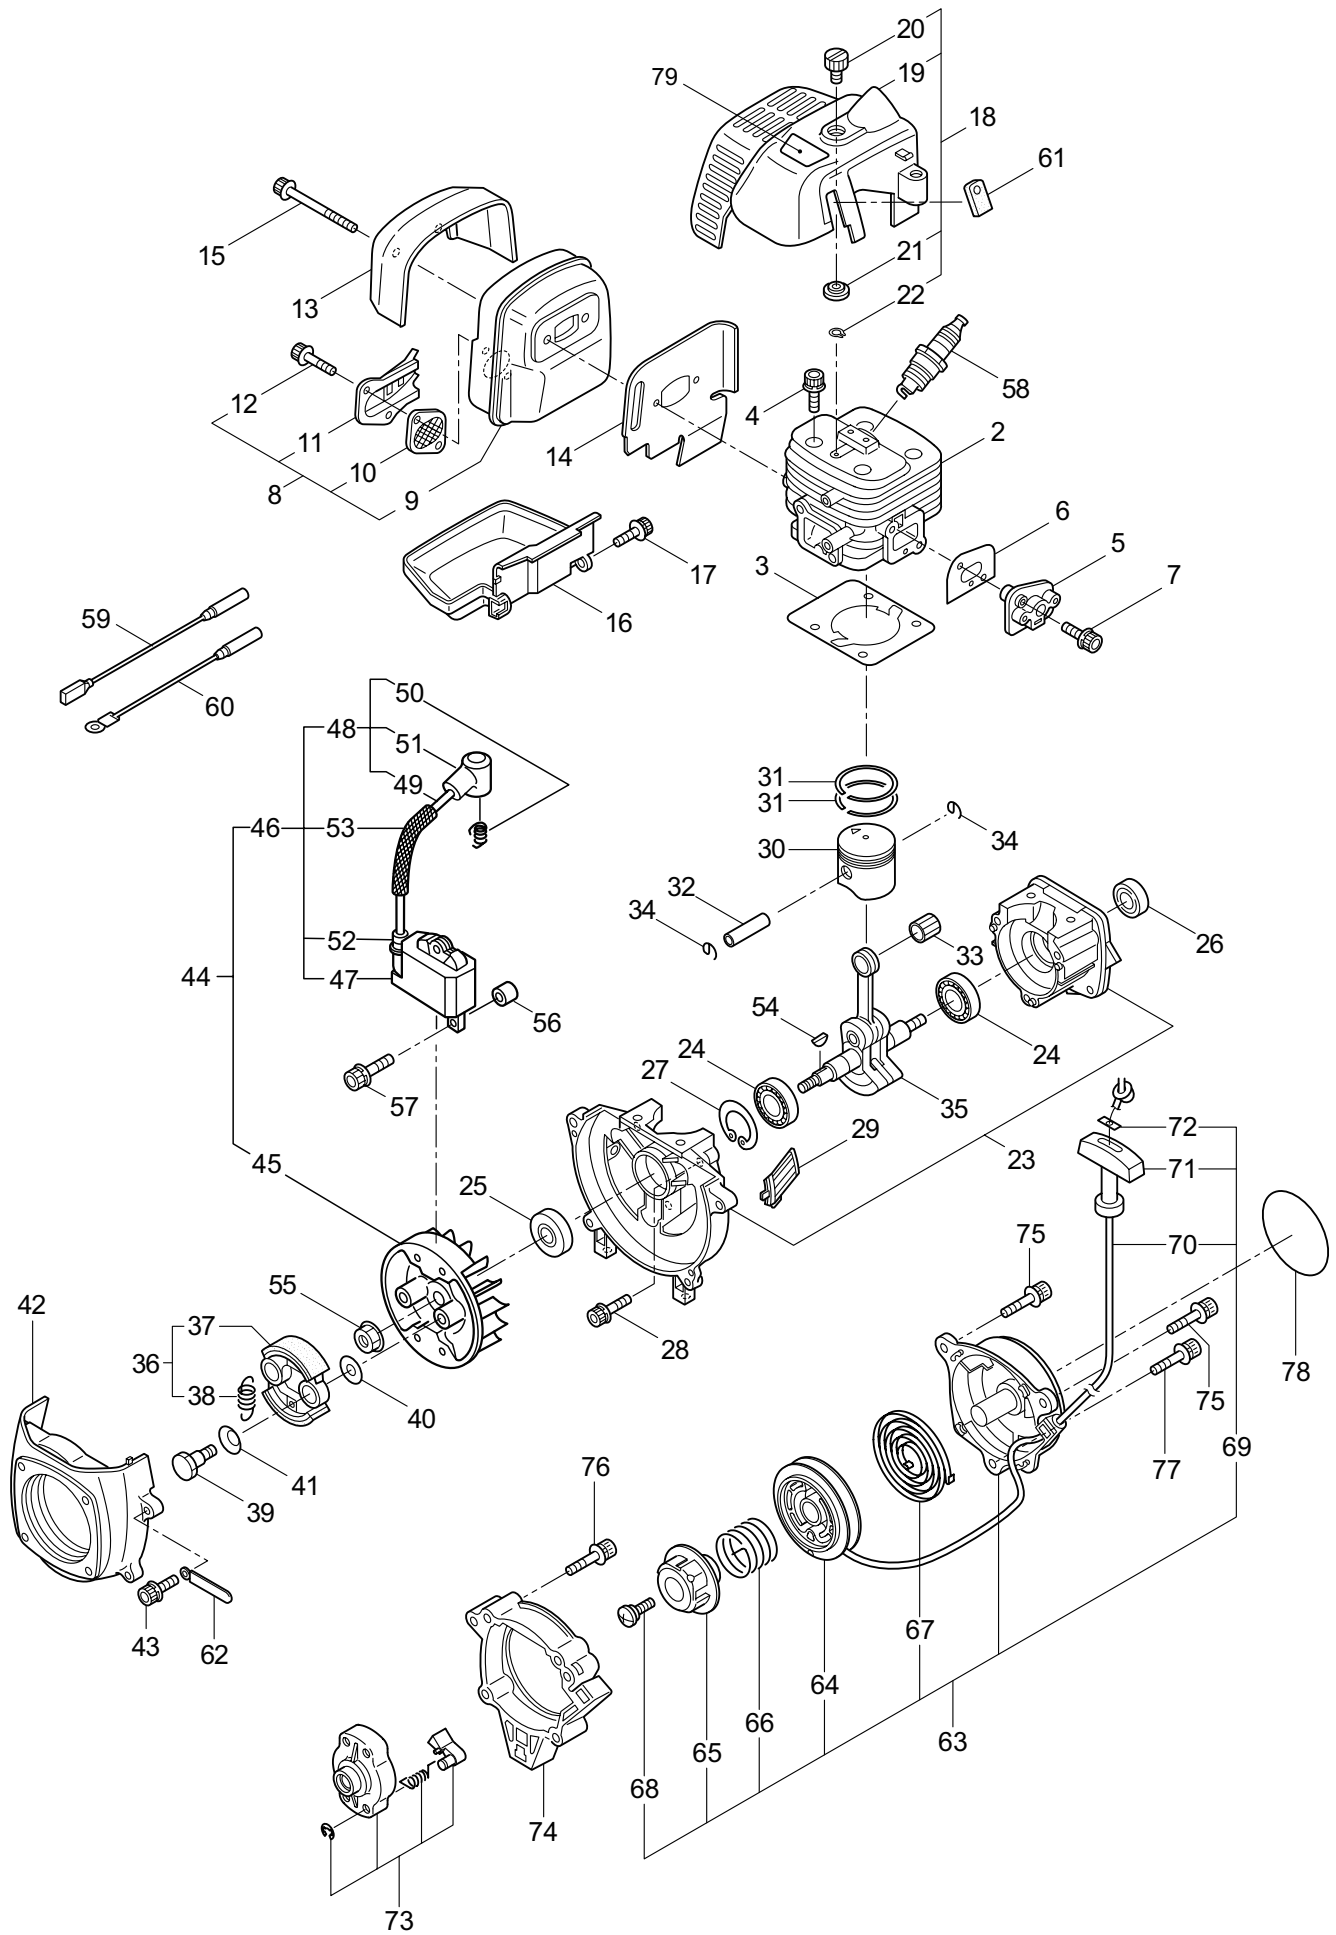

2. EH23D
CLUTCH CASE, ACCESSORIES

Ref. No.	Part No.	Part Name	Q'ty	Remarks
2-1	261250	Cap Screw	4	M5x20
2-2	215512	Clutch Case Ass'y	1	Incl.3-9
2-3	214592	Bearing Case	1	
2-4	214161	Bearing	2	#6000ZZ
2-5	054676	Snap Ring	1	#26
2-6	214162	Buffer	1	
2-7	214163	Washer	1	
2-8	092033	Screw	4	M5x15
2-9	214593	Driveshaft Tube Adapter	1	
2-10	261246	Cap Screw	1	M5x25
2-11	054677	Clutch Drum	1	
2-12	235494	Driveshaft	1	
2-13	235496	Driveshaft Tube Ass'y	1	
2-14	217879	Label	1	Warning
2-15	235576	Label	1	EH23D
2-16	227816	Loop Handle Ass'y	1	Incl.17
2-17	215608	Cap Screw	4	M5x30x16
2-18	229001	Throttle Trigger	1	
2-19	210418	Box Spanner	1	13x19x(+)
2-20	219432	Wrench	1	4mm
2-21	234505	Instruction Manual	1	

3. EH23D ENGINE

Ref. No.	Part No.	Part Name	Q'ty	Remarks
3-46	288516	Ignition Coil Ass'y	1	Incl.47-53
3-47	289483	Coil	1	
3-48	289484	Spark Plug Wire Ass'y	1	Incl.49-51
3-49	289485	Spark Plug Wire	1	
3-50	272805	Connector	1	
3-51	283178	Plug Boot	1	
3-52	283271	Cap	1	
3-53	289486	Insulator	1	
3-54	261076	Woodruff Key	1	3x10
3-55	261417	Nut,Rotor	1	M8
3-56	280381	Spacer	2	
3-57	261256	Cap Screw	2	M4x25
3-58	285982	Spark Plug	1	NGK BPM8Y
3-59	288416	Wire, Lead	1	
3-60	268044	Lead	1	
3-61	269189	Grommet	1	
3-62	264588	Clamp	1	
3-63	283477	Recoil Ass'y	1	Incl.64-72
3-64	283504	Reel	1	
3-65	283505	Cam Plate	1	
3-66	283506	Spring	1	
3-67	280931	Spiral Spring	1	
3-68	267213	Screw	1	
3-69	283578	Stater Rope Ass'y	1	Incl.70-72
3-70	283579	Stater Rope	1	
3-71	261725	Starter Grip	1	
3-72	283511	Rope Stopper	1	
3-73	283575	Starter Pawl Ass'y	1	
3-74	284698	Adapter Ass'y	1	
3-75	283391	Cap Screw	2	M4x20
3-76	265726	Cap Screw	4	M4x16
3-77	282096	Cap Screw	1	M4x16WSW
3-78	272875	Label	1	EH23D/CE230
3-79	272876	Label	1	EH23D