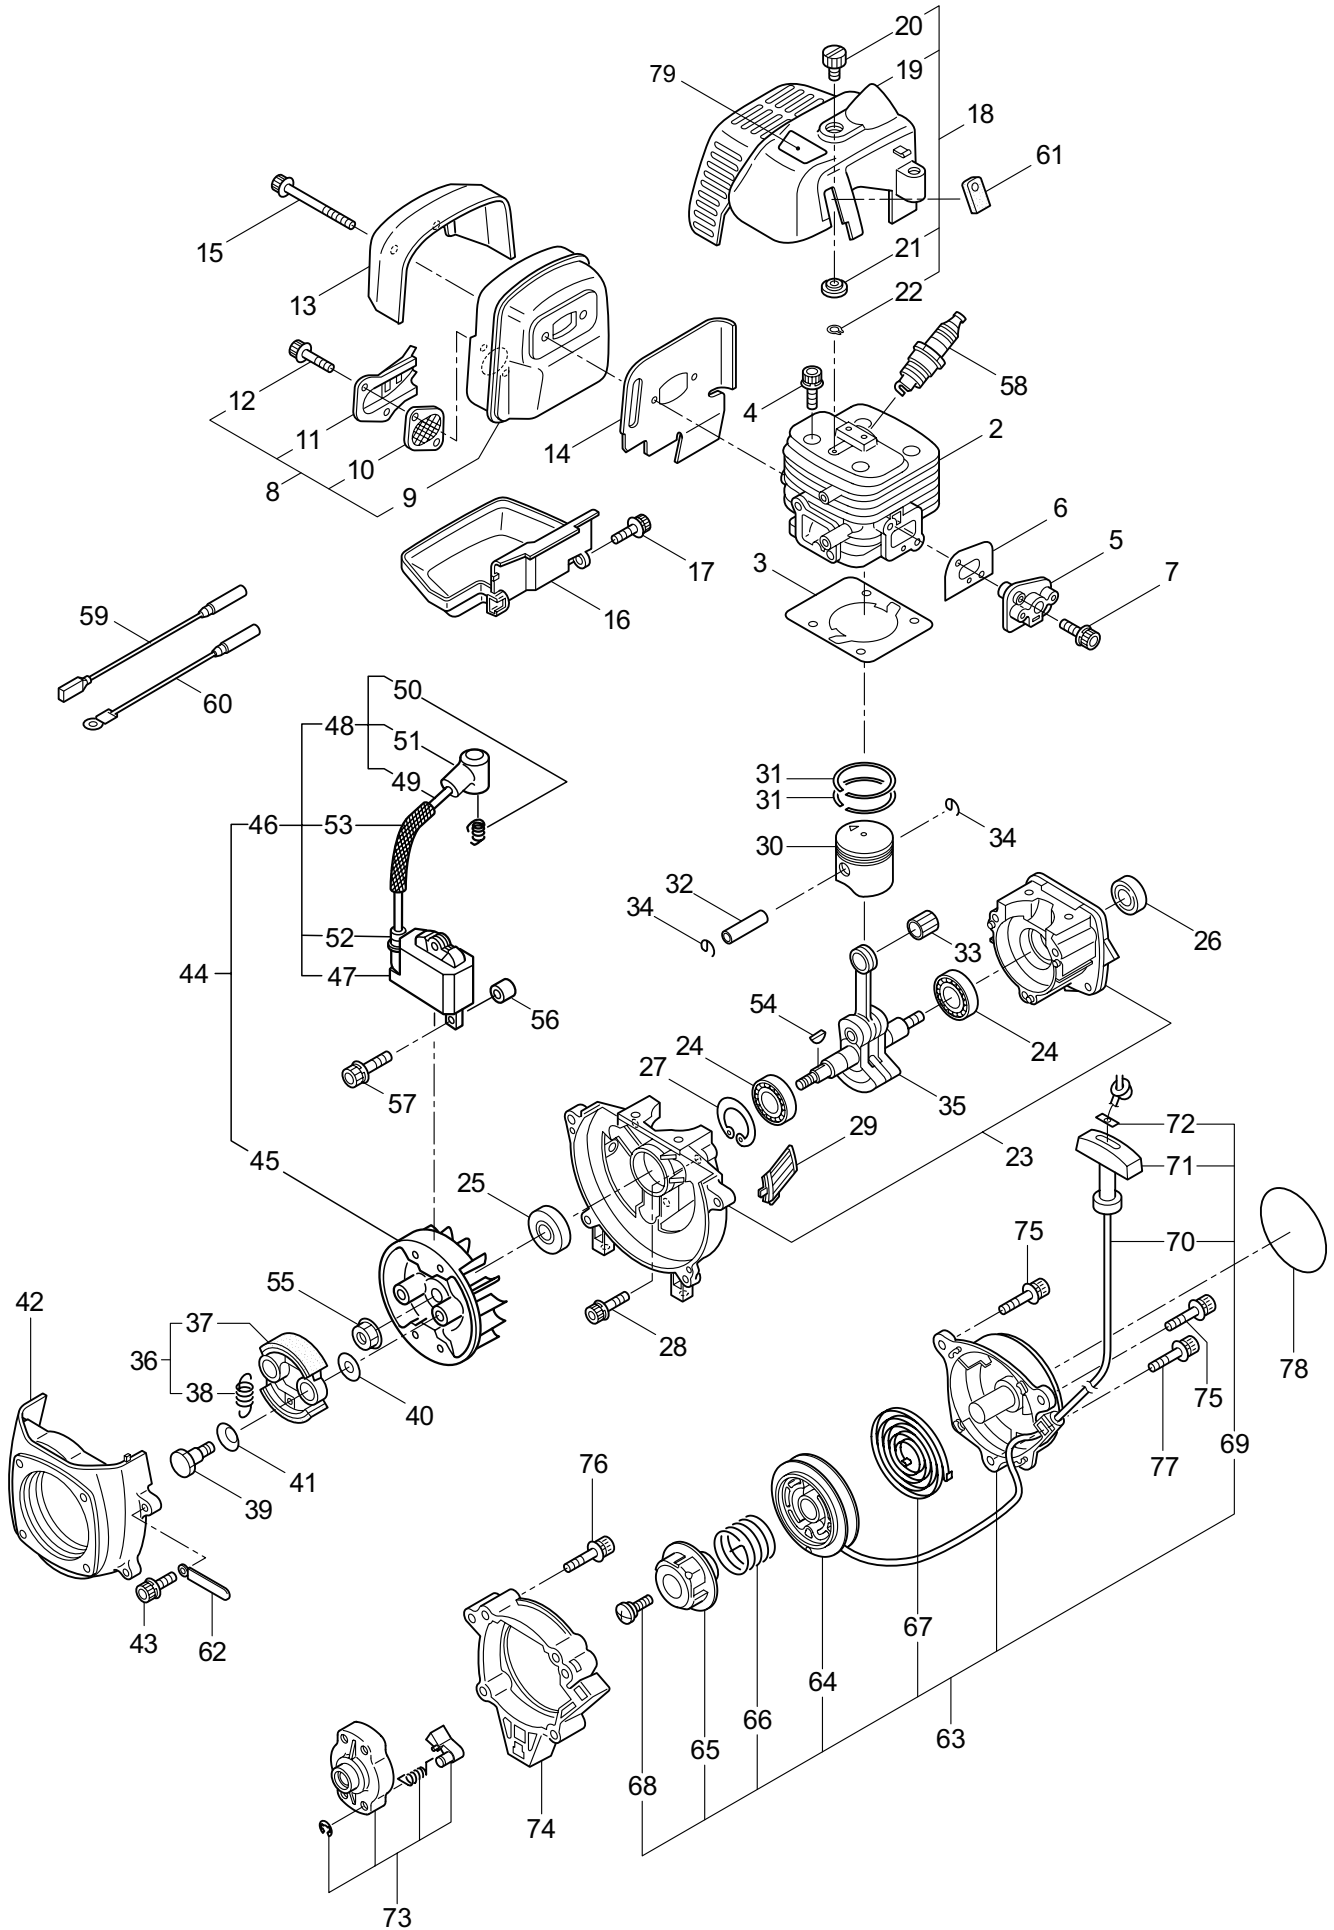

3. EH23D ENGINE

Ref. No.	Part No.	Part Name	Q'ty	Remarks
3-1	859356	Engine	1	CE230/99
3-2	288499	Cylinder	1	
3-3	286074	Gasket	1	
3-4	261250	Cap Screw	4	M5x20
3-5	269144	Insulator	1	New gasket required
3-6	267049	Gasket	1	
3-7	265924	Cap Screw	2	M5x25
3-8	282208	Muffler Ass'y	1	Incl.9-12
3-9	282209	Muffler Comp.	1	
3-10	267056	Spark Arrester	1	
3-11	268171	Muffler Tail	1	
3-12	265107	Cap Screw	2	M4x10
3-13	268461	Holder	1	
3-14	281440	Gasket	1	
3-15	266402	Cap Screw	2	M5x55
3-16	281446	Under Cover	1	
3-17	267191	Cap Screw	1	M5x16
3-18	281716	Top Cover Ass'y	1	Incl.19-22
3-19	281444	Top Cover	1	
3-20	261018	Knob	1	
3-21	261020	Spacer	1	
3-22	261734	Snap Ring	1	#5
3-23	289246	Crankcase	1	
3-24	280488	Bearing	2	PPL 6001
3-25	261492	Oil Seal	1	ISCD12287
3-26	261386	Oil Seal	1	ISCD12227
3-27	055185	Snap Ring	1	#28
3-28	261612	Cap Screw	3	M5x30
3-29	281442	Screen	1	
3-30	268032	Piston	1	
3-31	282177	Piston Ring	2	
3-32	261036	Piston Pin	1	
3-33	263957	Bearing, Needle	1	KTV81112EG01 B2
3-34	261576	Clip,Piston	2	
3-35	268187	Crankshaft/Conn.Rod Ass'y	1	
3-36	267327	Clutch Ass'y	1	Incl.37,38
3-37	267342	Clutch Shoe	2	(2)required
3-38	267345	Spring,Clutch	1	
3-39	264505	Bolt	2	
3-40	261189	Washer	2	6x16.5xt1.2
3-41	261777	Wave Washer	2	
3-42	281443	Fan Cover	1	
3-43	261250	Cap Screw	4	M5x20
3-44	288514	Magneto Ass'y	1	Incl.45-53
3-45	288515	Rotor/Fan	1