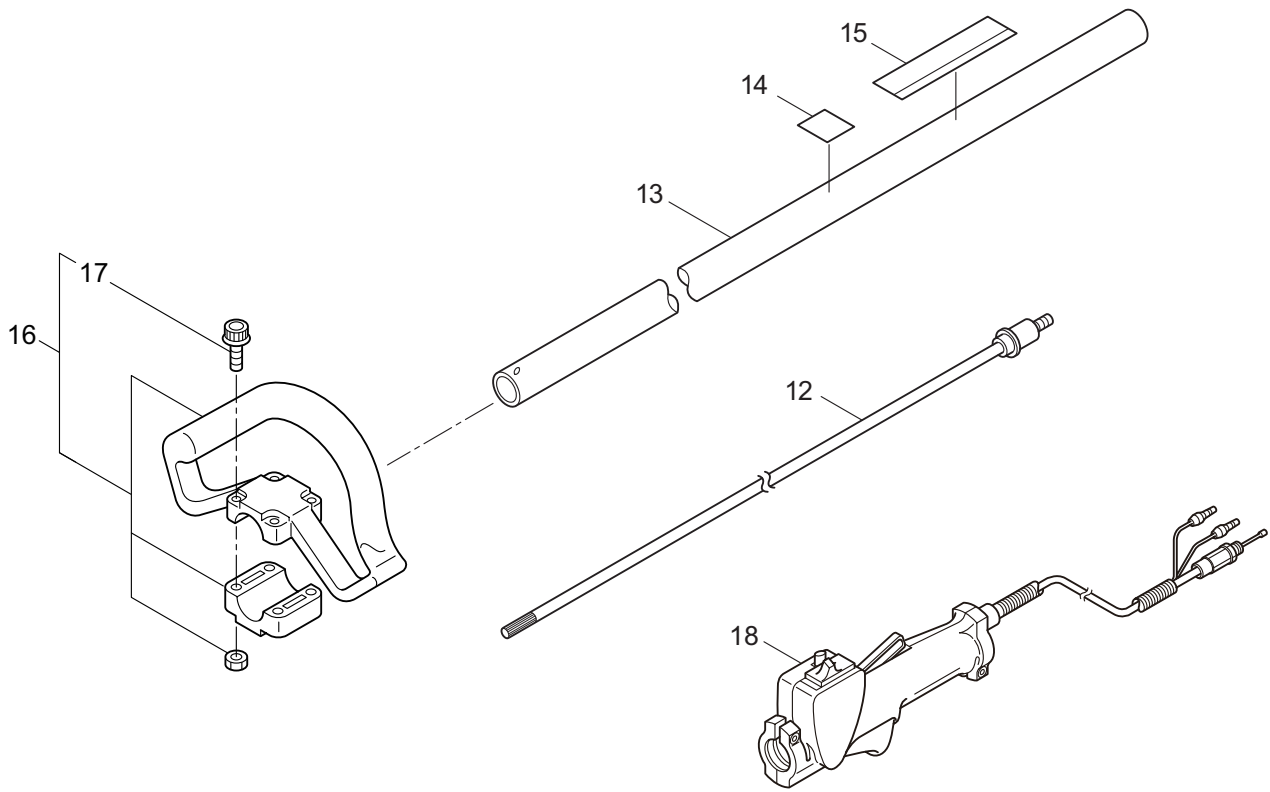

2014. 04.

MARUYAMA

P/N 523767-1

1. EH23D BLADE

Ref. No.	Part No.	Part Name	Q'ty	Remarks
1-1	364276	EH23D	1	
1-2	423687	Blade	2	
1-3	423322	Guide Plate	1	
1-4	580764	U-Nut	5	M6
1-5	631765	Screw	4	L17
1-6	407328	Screw	1	L26
1-7	991913	Washer	5	
1-8	423323	Upper Case	1	
1-9	423324	Pinion	1	
1-10	423325	Bearing	2	#6900UU
1-11	407313	Bearing	1	
1-12	631772	Snap Ring	1	RTW22
1-13	580766	Grease Nipple	1	M6
1-14	423326	Lower Case	1	
1-15	407332	Felt	1	
1-16	407340	Plate	1	
1-17	638464	Bearing	1	#608Z
1-18	423327	Crank Comp.	1	
1-19	631759	Snap Ring	1	STW28
1-20	631779	Joint	1	
1-21	407333	Plate	1	
1-22	407331	Bolt	5	M5x14
1-23	423328	Cap Screw	1	M5x16
1-24	631778	Cap Screw	1	M5x25
1-25	423329	Cap Screw	1	M5x12
1-26	423330	Cover of Blade	1	
1-27	423331	Label	1	
1-28	423332	Label	1	
1-29	423333	Label	1	
1-30	235595	Label	1	

2. EH23D
CLUTCH CASE, ACCESSORIES

Ref. No.	Part No.	Part Name	Q'ty	Remarks
2-1	261250	Cap Screw	4	M5x20
2-2	215512	Clutch Case Ass'y	1	Incl.3-9
2-3	214592	Bearing Case	1	
2-4	214161	Bearing	2	#6000ZZ
2-5	054676	Snap Ring	1	#26
2-6	214162	Buffer	1	
2-7	214163	Washer	1	
2-8	092033	Screw	4	M5x15
2-9	214593	Driveshaft Tube Adapter	1	
2-10	261246	Cap Screw	1	M5x25
2-11	054677	Clutch Drum	1	
2-12	235494	Driveshaft	1	
2-13	235496	Driveshaft Tube Ass'y	1	
2-14	217879	Label	1	Warning
2-15	235576	Label	1	EH23D
2-16	227816	Loop Handle Ass'y	1	Incl.17
2-17	215608	Cap Screw	4	M5x30x16
2-18	229001	Throttle Trigger	1	
2-19	210418	Box Spanner	1	13x19x(+)
2-20	219432	Wrench	1	4mm
2-21	234505	Instruction Manual	1	