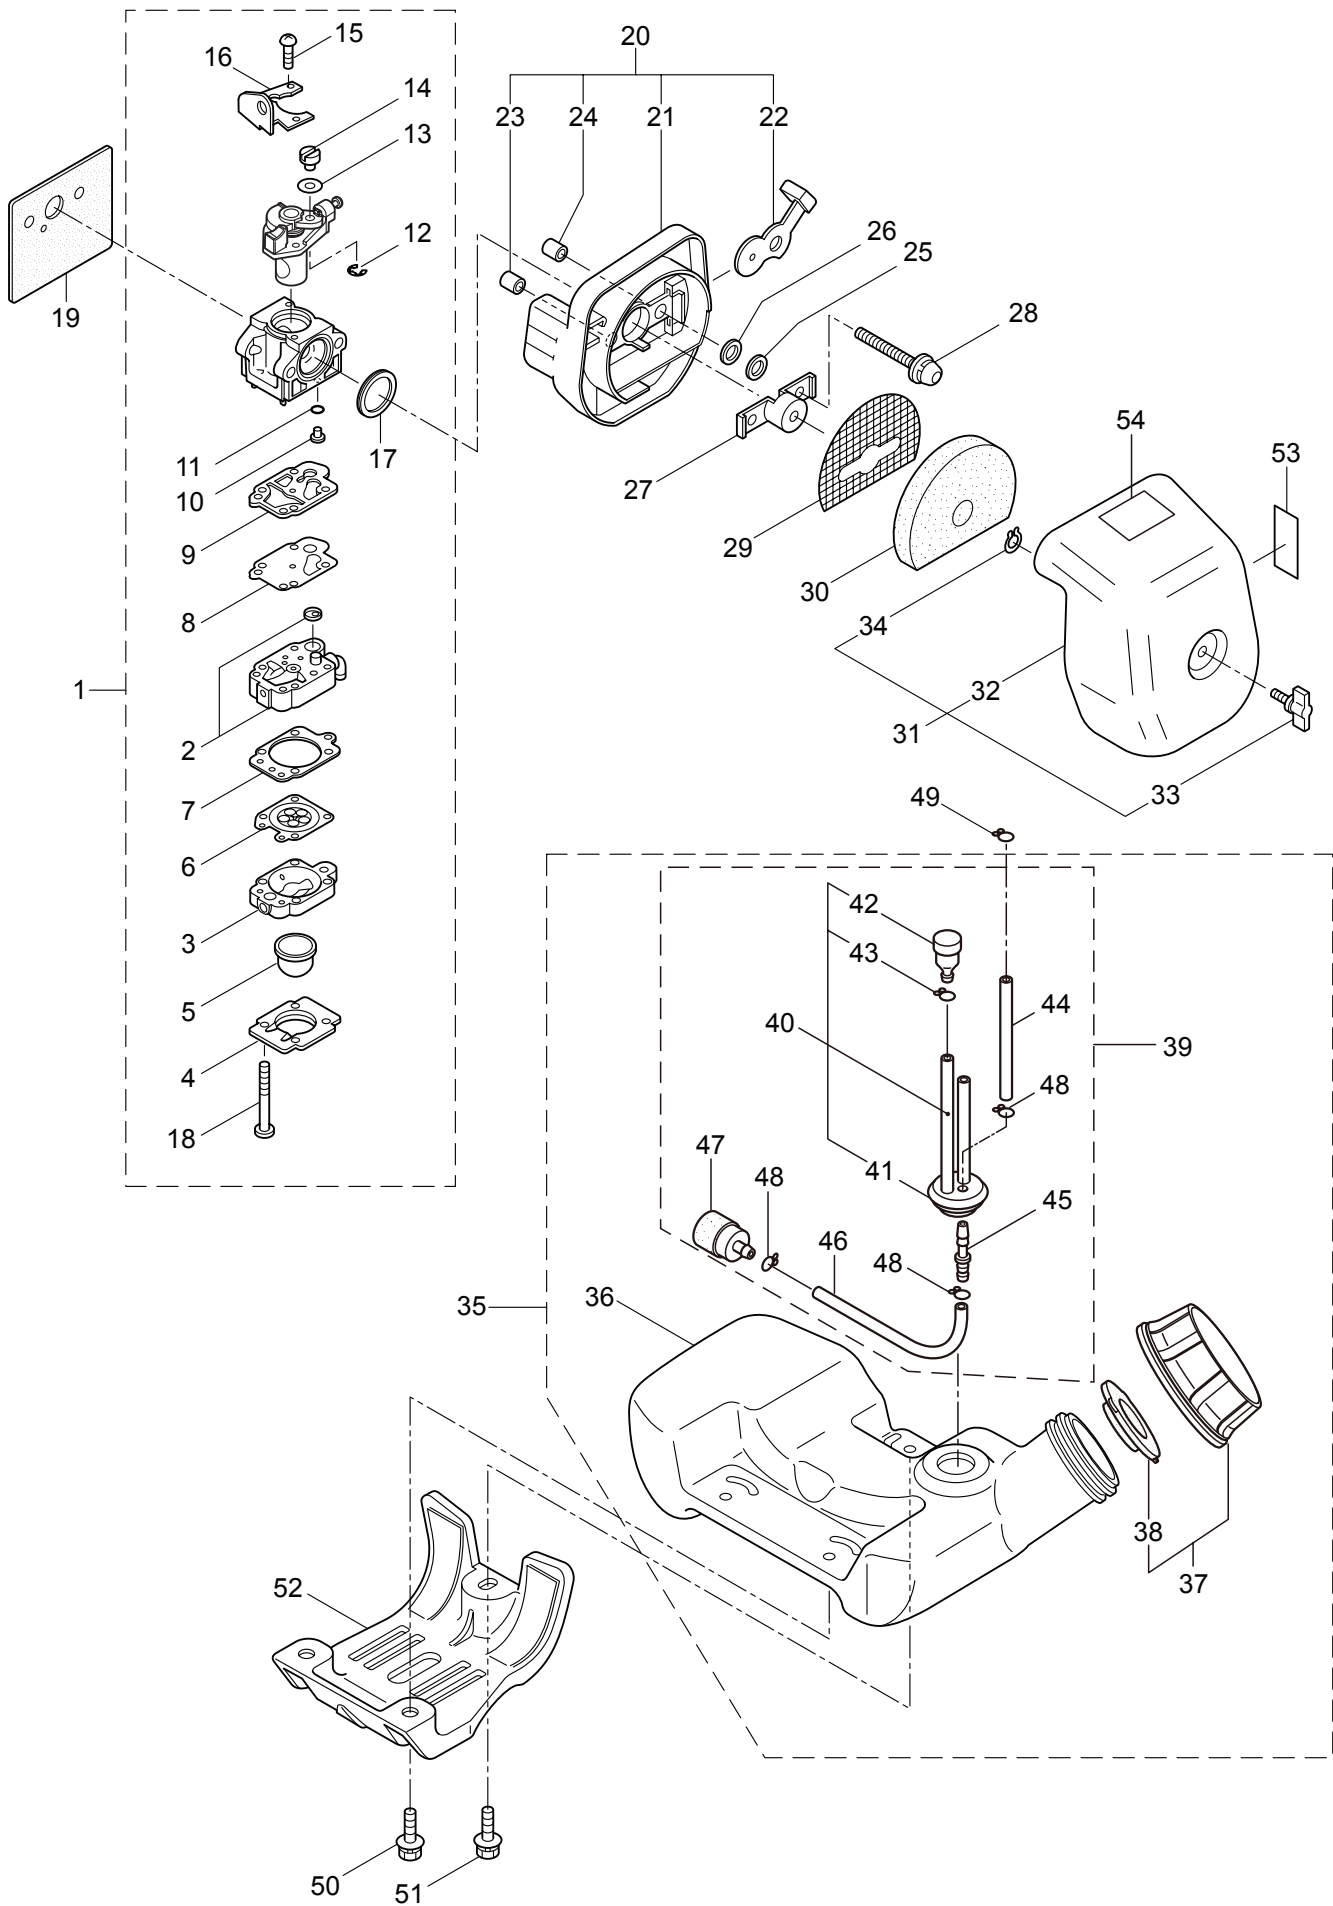

4. EH27D
CARBURETOR, FUEL TANK

Ref. No.	Part No.	Part Name	Q'ty	Remarks
4-46	289033	Pipe	1	3x5x100L
4-47	264653	Filter Ass'y	1	
4-48	261117	Clip	3	
4-49	261117	Clip	1	
4-50	281714	Cap Screw	2	M5x20
4-51	281715	Cap Screw	1	M5x20
4-52	281441	Stand	1	
4-53	261352	Label	1	Choke
4-54	285188	Label	1