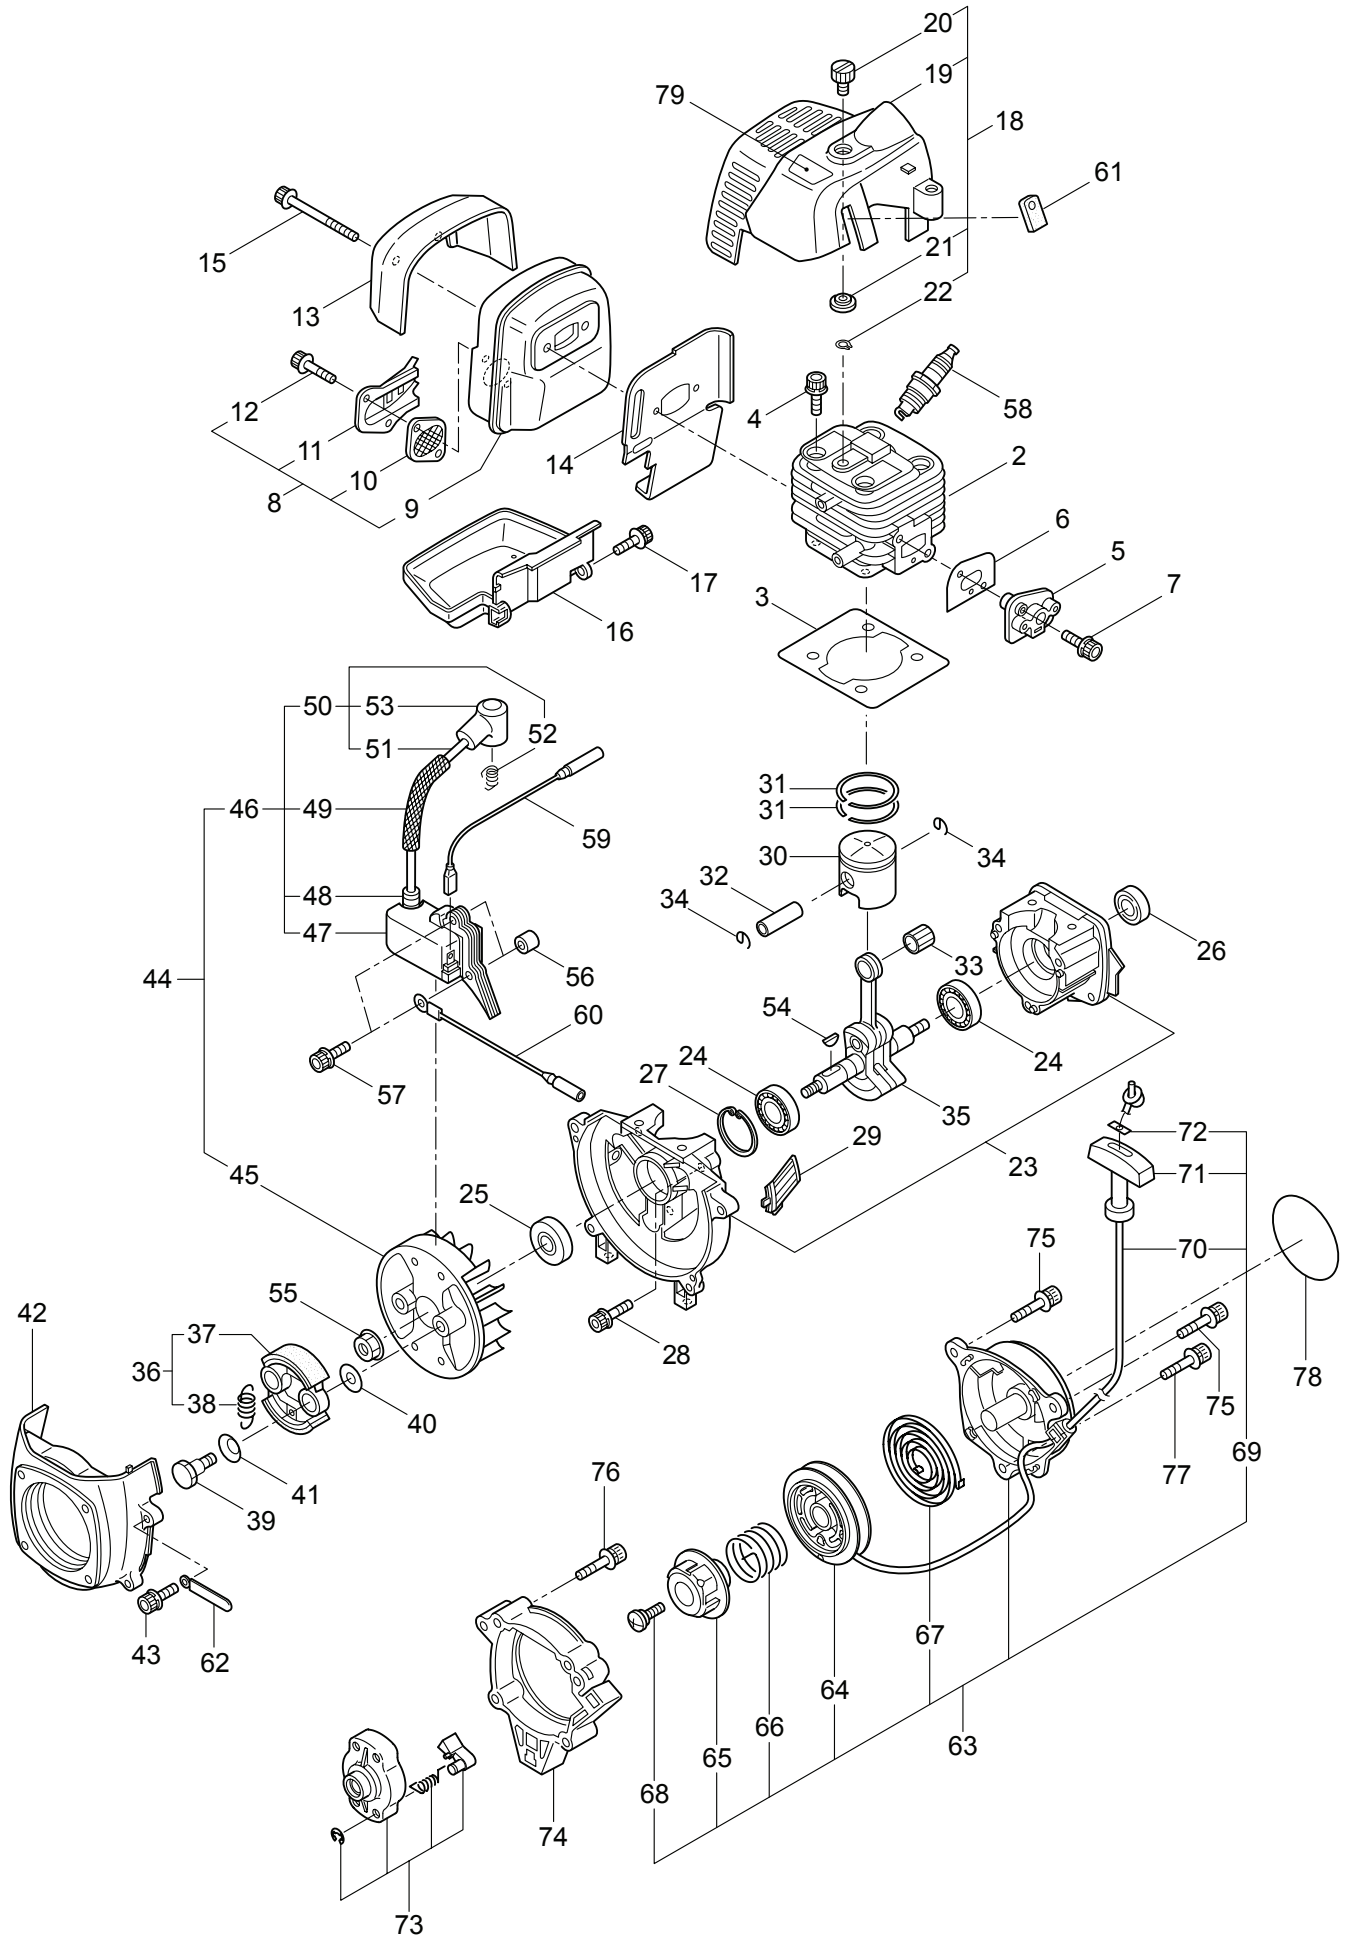

3. EH27D ENGINE

Ref. No.	Part No.	Part Name	Q'ty	Remarks
3-46	289924	Ignition Coil Ass'y	1	Incl.47-53
3-47	272082	Coil	1	
3-48	261072	Cap	1	
3-49	283731	Tube	1	
3-50	283732	Spark Plug Wire Ass'y	1	Incl.51-53
3-51	283733	Spark Plug Wire	1	
3-52	261075	Connector	1	
3-53	261074	Plug Boot	1	
3-54	261076	Woodruff Key	1	3x10
3-55	261417	Nut,Rotor	1	M8
3-56	280381	Spacer	2	
3-57	261256	Cap Screw	2	M4x25
3-58	285982	Spark Plug	1	NGK BPM8Y
3-59	261772	Lead	1	
3-60	268044	Lead	1	
3-61	269189	Grommet	1	
3-62	264588	Clamp	1	
3-63	283477	Recoil Ass'y	1	Incl.64-72
3-64	283504	Reel	1	
3-65	283505	Cam Plate	1	
3-66	283506	Spring	1	
3-67	280931	Spiral Spring	1	
3-68	267213	Screw	1	
3-69	283578	Stator Rope Ass'y	1	Incl.70-72
3-70	283579	Stator Rope	1	
3-71	261725	Starter Grip	1	
3-72	283511	Rope Stopper	1	
3-73	283575	Starter Pawl Ass'y	1	
3-74	284698	Adapter Ass'y	1	
3-75	283391	Cap Screw	2	M4x20
3-76	265726	Cap Screw	4	M4x16
3-77	282096	Cap Screw	1	M4x16WSW
3-78	289843	Label	1	EH27D
3-79	289844	Label	1