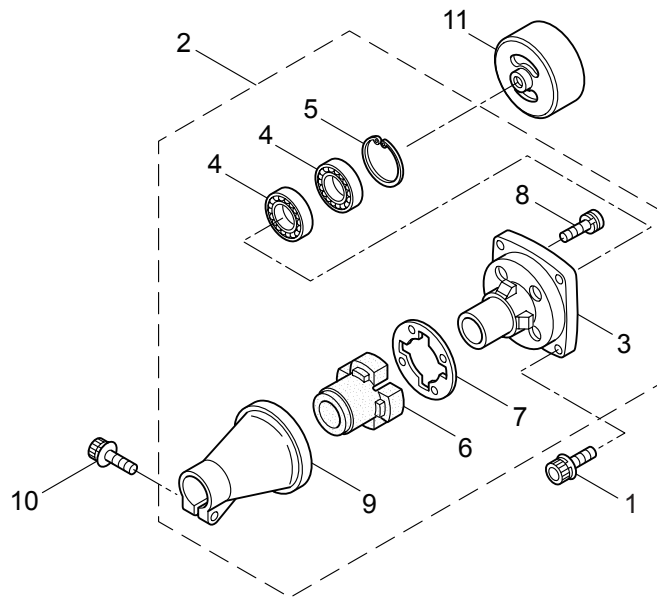

PARTS LIST

EH27D

CONTENTS

1. BLADE	1 ~ 2
2. CLUTCHCASE, ACCESSORIES	3 ~ 4
3. ENGINE	5 ~ 8
4. CARBURETOR, FUEL TANK	9 ~ 12

2013. 02.

MARUYAMA

P/N 523558

1. EH27D
BLADE

Ref. No.	Part No.	Part Name	Q'ty	Remarks
1-1	364154	EH27D	1	
1-2	423321	Blade	2	
1-3	423322	Guide Plate	1	
1-4	580764	U-Nut	5	M6
1-5	631765	Screw	4	L17
1-6	407328	Screw	1	L26
1-7	991913	Washer	5	
1-8	423323	Upper Case	1	
1-9	423324	Pinion	1	
1-10	423325	Bearing	2	#6900UU
1-11	407313	Bearing	1	
1-12	631772	Snap Ring	1	RTW22
1-13	580766	Grease Nipple	1	M6
1-14	423326	Lower Case	1	
1-15	407332	Felt	1	
1-16	407340	Plate	1	
1-17	638464	Bearing	1	#608Z
1-18	423327	Crank Comp.	1	
1-19	631759	Snap Ring	1	STW28
1-20	631779	Joint	1	
1-21	407333	Plate	1	
1-22	407331	Bolt	5	M5x14
1-23	423328	Cap Screw	1	M5x16
1-24	631778	Cap Screw	1	M5x25
1-25	423329	Cap Screw	1	M5x12
1-26	423330	Cover of Blade	1	
1-27	423331	Label	1	
1-28	423332	Label	1	
1-29	423333	Label	1	

2. EH27D
CLUTCHCASE, ACCESSORIES

Ref. No.	Part No.	Part Name	Q'ty	Remarks
2-1	261250	Cap Screw	4	M5x20
2-2	215512	Clutch Case Ass'y	1	Incl.3-9
2-3	214592	Bearing Case	1	
2-4	214161	Bearing	2	#6000ZZ
2-5	054676	Snap Ring	1	#26
2-6	214162	Buffer	1	
2-7	214163	Washer	1	
2-8	092033	Screw	4	M5x15
2-9	214593	Driveshaft Tube Adapter	1	
2-10	261246	Cap Screw	1	M5x25
2-11	054677	Clutch Drum	1	
2-12	220357	Driveshaft	1	
2-13	234677	Driveshaft Tube Ass'y	1	
2-14	217879	Label	1	Warning
2-15	234500	Label	1	EH27D
2-16	215601	Loop Handle Ass'y	1	Incl.17-20
2-17	214982	Loop Handle	1	
2-18	213171	Packing	1	
2-19	215608	Cap Screw	4	M5x30x16
2-20	081027	Nut	4	M5
2-21	229001	Throttle Trigger	1	
2-22	210418	Box Spanner	1	13x19x(+)
2-23	219432	Wrench	1	4mm
2-24	234505	Instruction Manual	1	