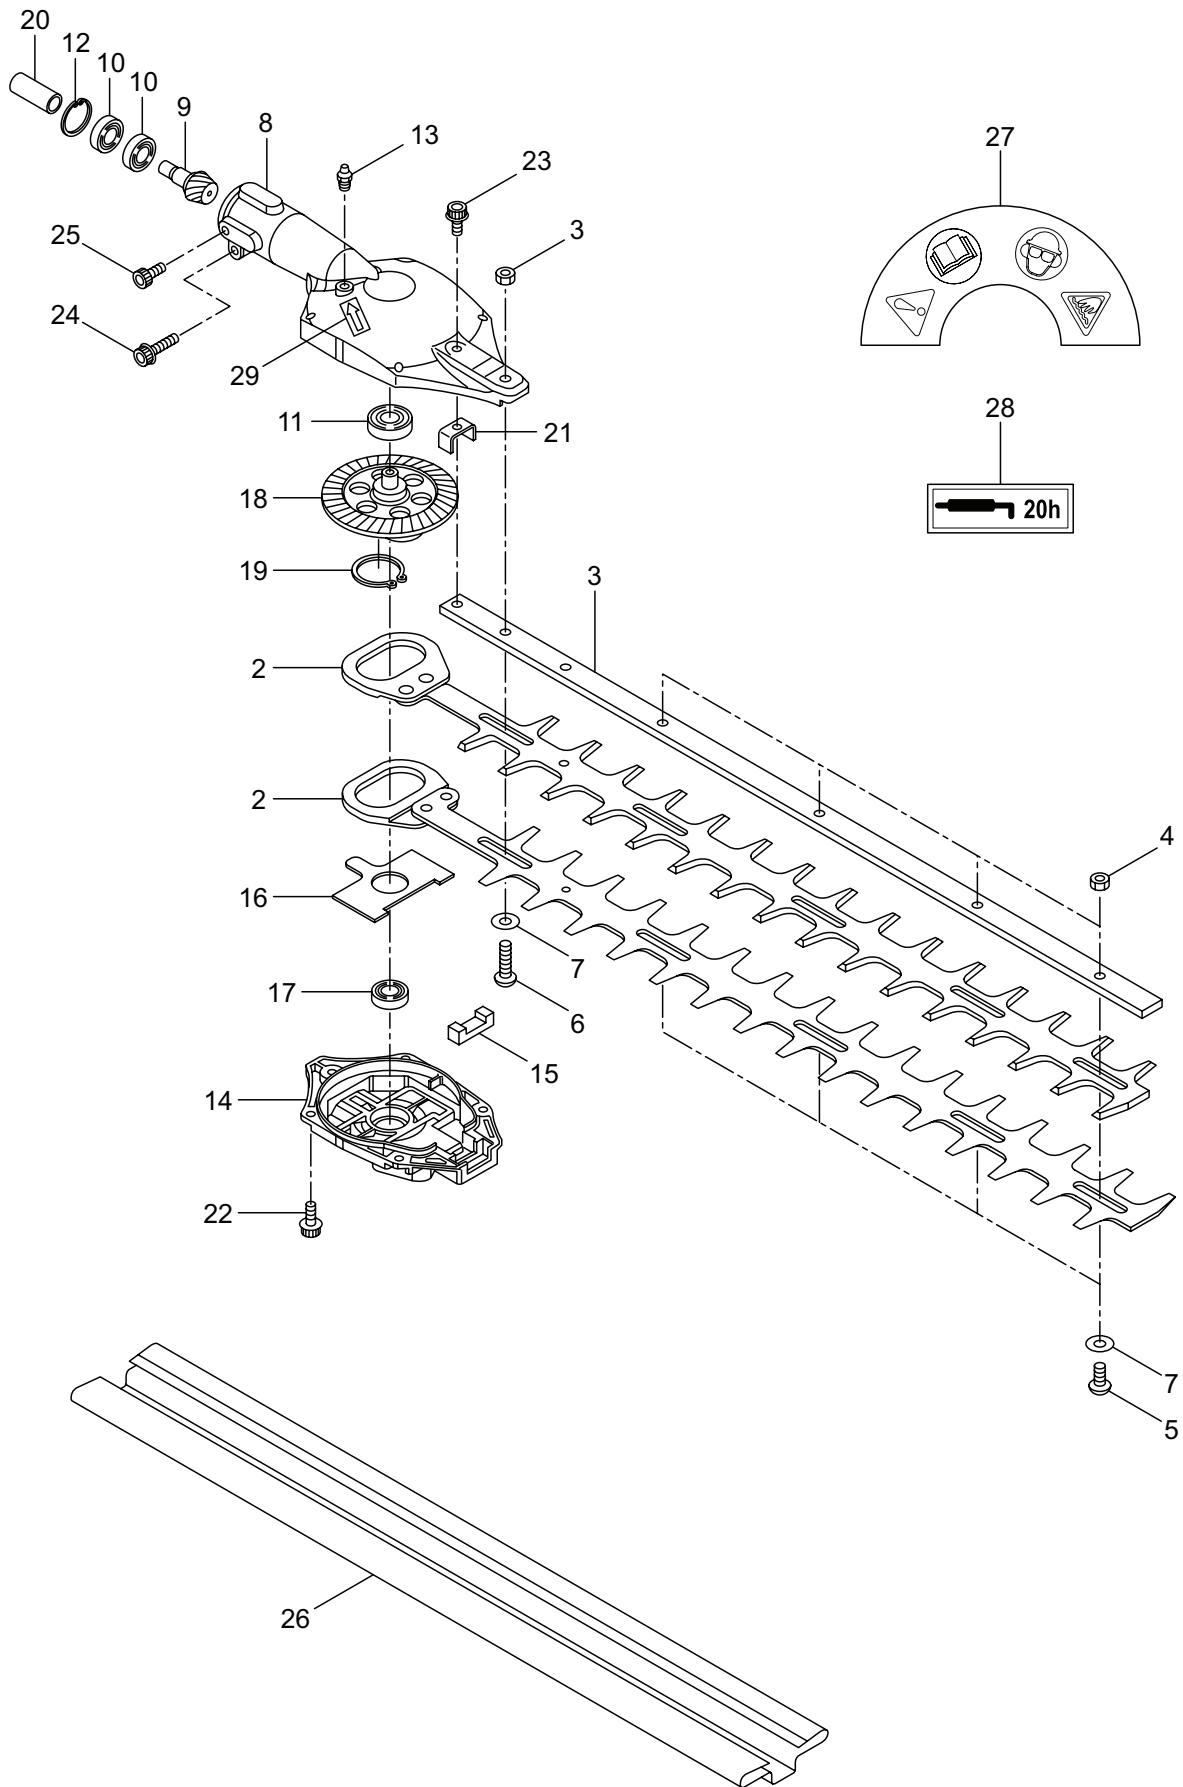

PARTS LIST

EH27D

CONTENTS

1. BLADE	1 ~ 2
2. CLUTCHCASE, ACCESSORIES	3 ~ 4
3. ENGINE	5 ~ 8
4. CARBURETOR, FUEL TANK	9 ~ 12

2013. 02.

MARUYAMA

P/N 523558

1. EH27D
BLADE

Ref. No.	Part No.	Part Name	Q'ty	Remarks
1-1	364154	EH27D	1	
1-2	423321	Blade	2	
1-3	423322	Guide Plate	1	
1-4	580764	U-Nut	5	M6
1-5	631765	Screw	4	L17
1-6	407328	Screw	1	L26
1-7	991913	Washer	5	
1-8	423323	Upper Case	1	
1-9	423324	Pinion	1	
1-10	423325	Bearing	2	#6900UU
1-11	407313	Bearing	1	
1-12	631772	Snap Ring	1	RTW22
1-13	580766	Grease Nipple	1	M6
1-14	423326	Lower Case	1	
1-15	407332	Felt	1	
1-16	407340	Plate	1	
1-17	638464	Bearing	1	#608Z
1-18	423327	Crank Comp.	1	
1-19	631759	Snap Ring	1	STW28
1-20	631779	Joint	1	
1-21	407333	Plate	1	
1-22	407331	Bolt	5	M5x14
1-23	423328	Cap Screw	1	M5x16
1-24	631778	Cap Screw	1	M5x25
1-25	423329	Cap Screw	1	M5x12
1-26	423330	Cover of Blade	1	
1-27	423331	Label	1	
1-28	423332	Label	1	
1-29	423333	Label	1	

2. EH27D
CLUTCHCASE, ACCESSORIES

Ref. No.	Part No.	Part Name	Q'ty	Remarks
2-1	261250	Cap Screw	4	M5x20
2-2	215512	Clutch Case Ass'y	1	Incl.3-9
2-3	214592	Bearing Case	1	
2-4	214161	Bearing	2	#6000ZZ
2-5	054676	Snap Ring	1	#26
2-6	214162	Buffer	1	
2-7	214163	Washer	1	
2-8	092033	Screw	4	M5x15
2-9	214593	Driveshaft Tube Adapter	1	
2-10	261246	Cap Screw	1	M5x25
2-11	054677	Clutch Drum	1	
2-12	220357	Driveshaft	1	
2-13	234677	Driveshaft Tube Ass'y	1	
2-14	217879	Label	1	Warning
2-15	234500	Label	1	EH27D
2-16	215601	Loop Handle Ass'y	1	Incl.17-20
2-17	214982	Loop Handle	1	
2-18	213171	Packing	1	
2-19	215608	Cap Screw	4	M5x30x16
2-20	081027	Nut	4	M5
2-21	229001	Throttle Trigger	1	
2-22	210418	Box Spanner	1	13x19x(+)
2-23	219432	Wrench	1	4mm
2-24	234505	Instruction Manual	1	