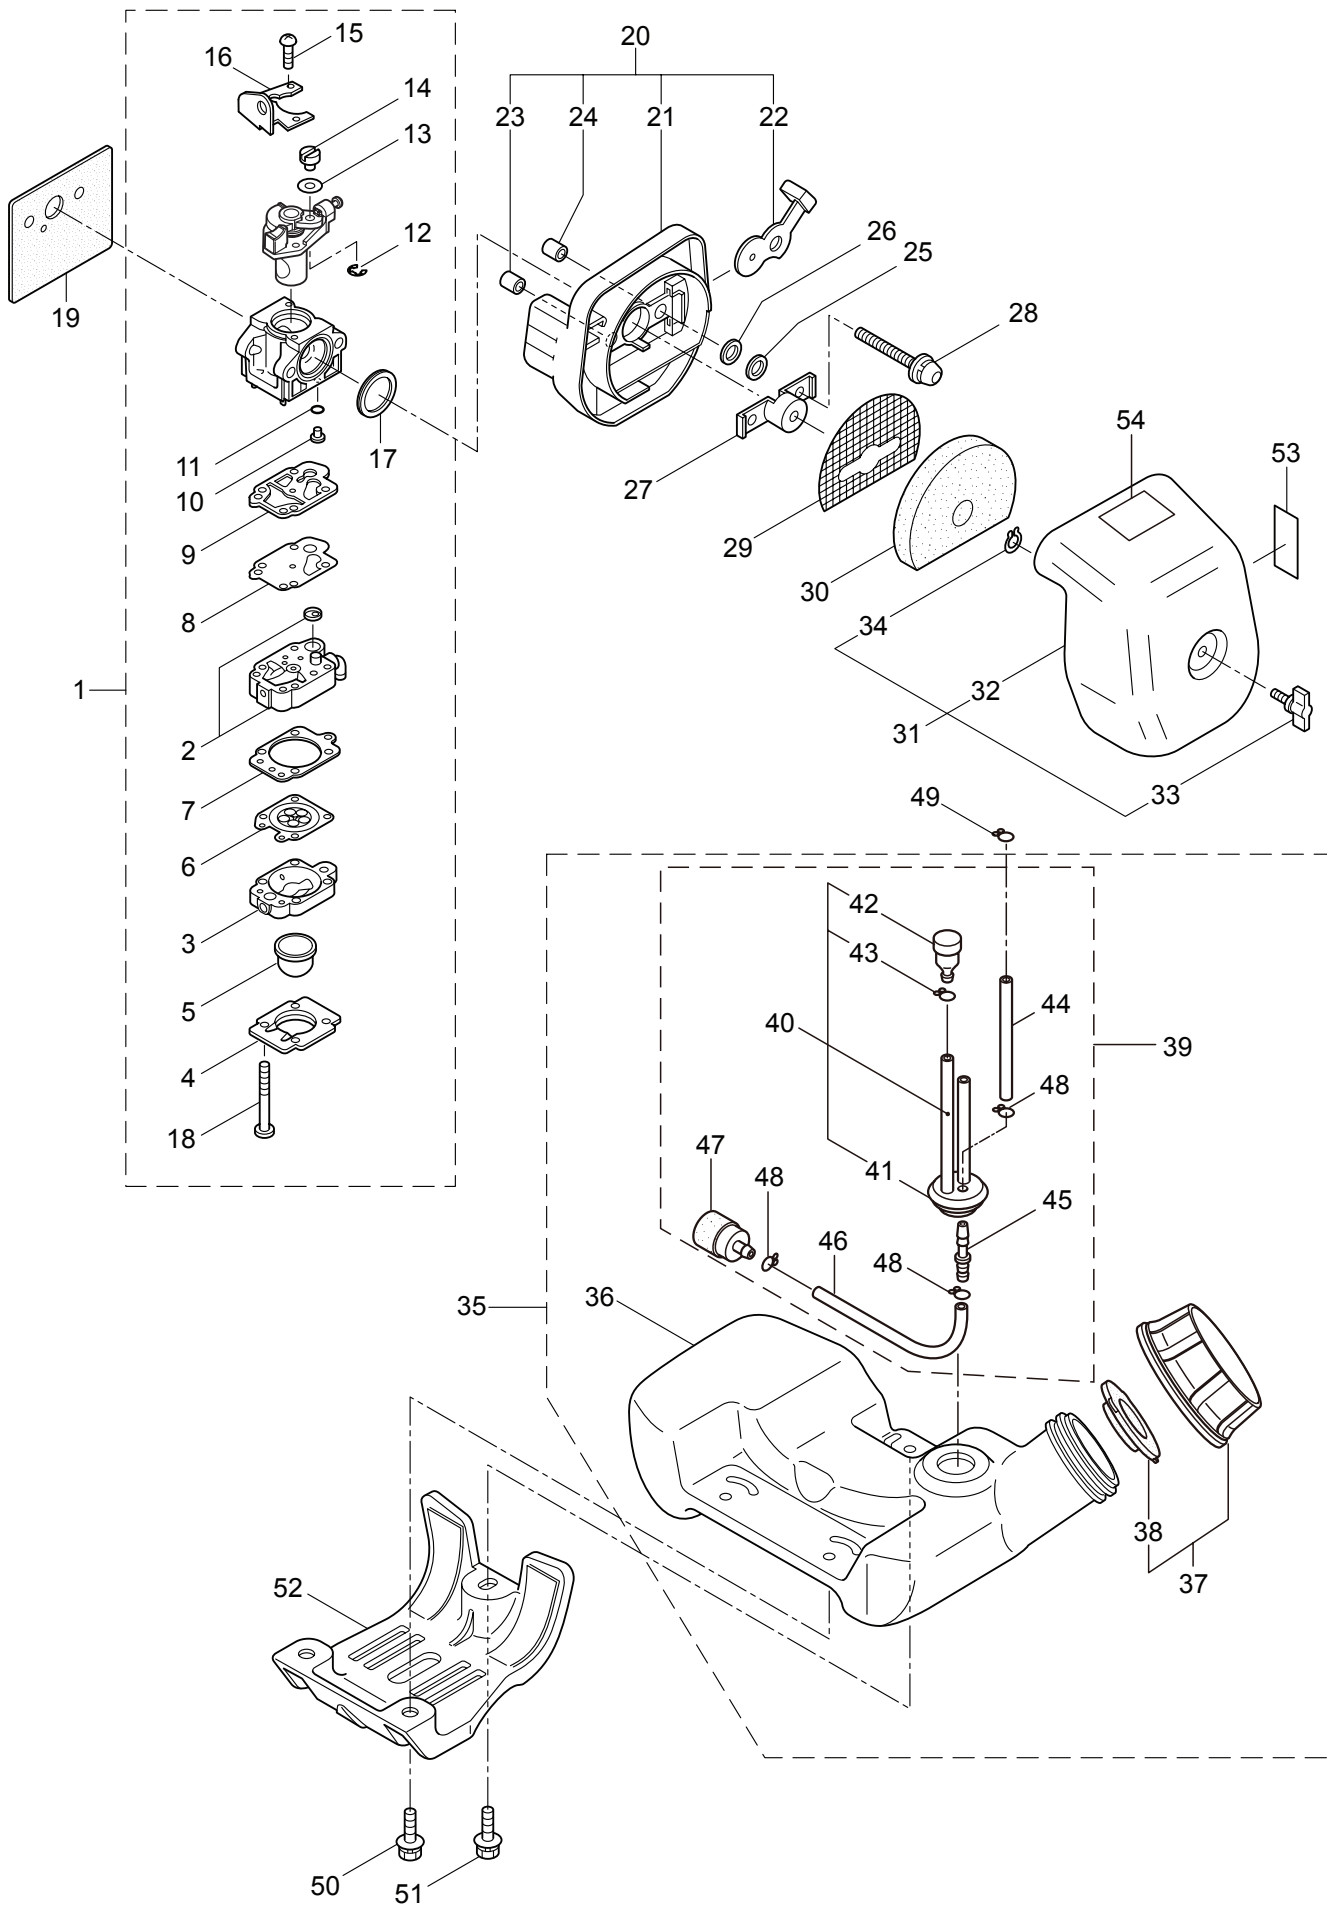

4. EH27D CARBURETOR, FUEL TANK

Ref. No.	Part No.	Part Name	Q'ty	Remarks
4-1	286259	Carburetor Ass'y	1	Incl.2-18 New gasket required
4-2	264155	Pump Body	1	
4-3	262991	Purge Body	1	
4-4	262992	Cover Plate	1	
4-5	261874	Primer Bulb	1	
4-6	283905	Diaphragm, Meterring	1	
4-7	262993	Gasket	1	
4-8	262994	Diaphragm,Fuel Pump	1	
4-9	282576	Gasket	1	
4-10	281487	Main Jet	1	#37
4-11	261871	O-Ring	1	
4-12	261876	E-Ring	1	
4-13	264678	Washer	1	
4-14	261658	Swivel	1	
4-15	261875	Screw	2	
4-16	264677	Bracket	1	
4-17	261657	Packing	1	
4-18	262996	Screw	4	
4-19	269762	Gasket	1	
4-20	268055	Air Filter Case Ass'y	1	Incl.21-24
4-21	268056	Air Filter Case	1	
4-22	268057	Valve	1	
4-23	268157	Sleeve	1	5.5x7.1x6L
4-24	268412	Sleeve	1	5.5x7.1x6.6L
4-25	263345	Packing	1	7.2x11xt1.3
4-26	263942	Washer	1	7.2x12xt0.15
4-27	263815	Stay	1	
4-28	264016	Cap Screw	2	M5x60
4-29	265026	Screen	1	
4-30	265027	Foam Element	1	
4-31	268058	Air Filter Cover Ass'y	1	Incl.32-34
4-32	268059	Air Filter Cover	1	
4-33	281438	Knob	1	
4-34	261734	Snap Ring	1	#5
4-35	289034	Fuel Tank Ass'y	1	Incl.36-48
4-36	284820	Fuel Tank	1	
4-37	289043	Fuel Tank Cap Ass'y	1	Incl.38
4-38	287058	Gasket	1	
4-39	289035	Fuel Pipe Pick-up Ass'y	1	Incl.40-48
4-40	289036	Fuel Pipe Ass'y	1	Incl.41-43
4-41	268065	Grommet	1	
4-42	261590	Breather	1	
4-43	261117	Clip	1	
4-44	289028	Pipe A	1	3x5x53L
4-45	288921	Joint	1