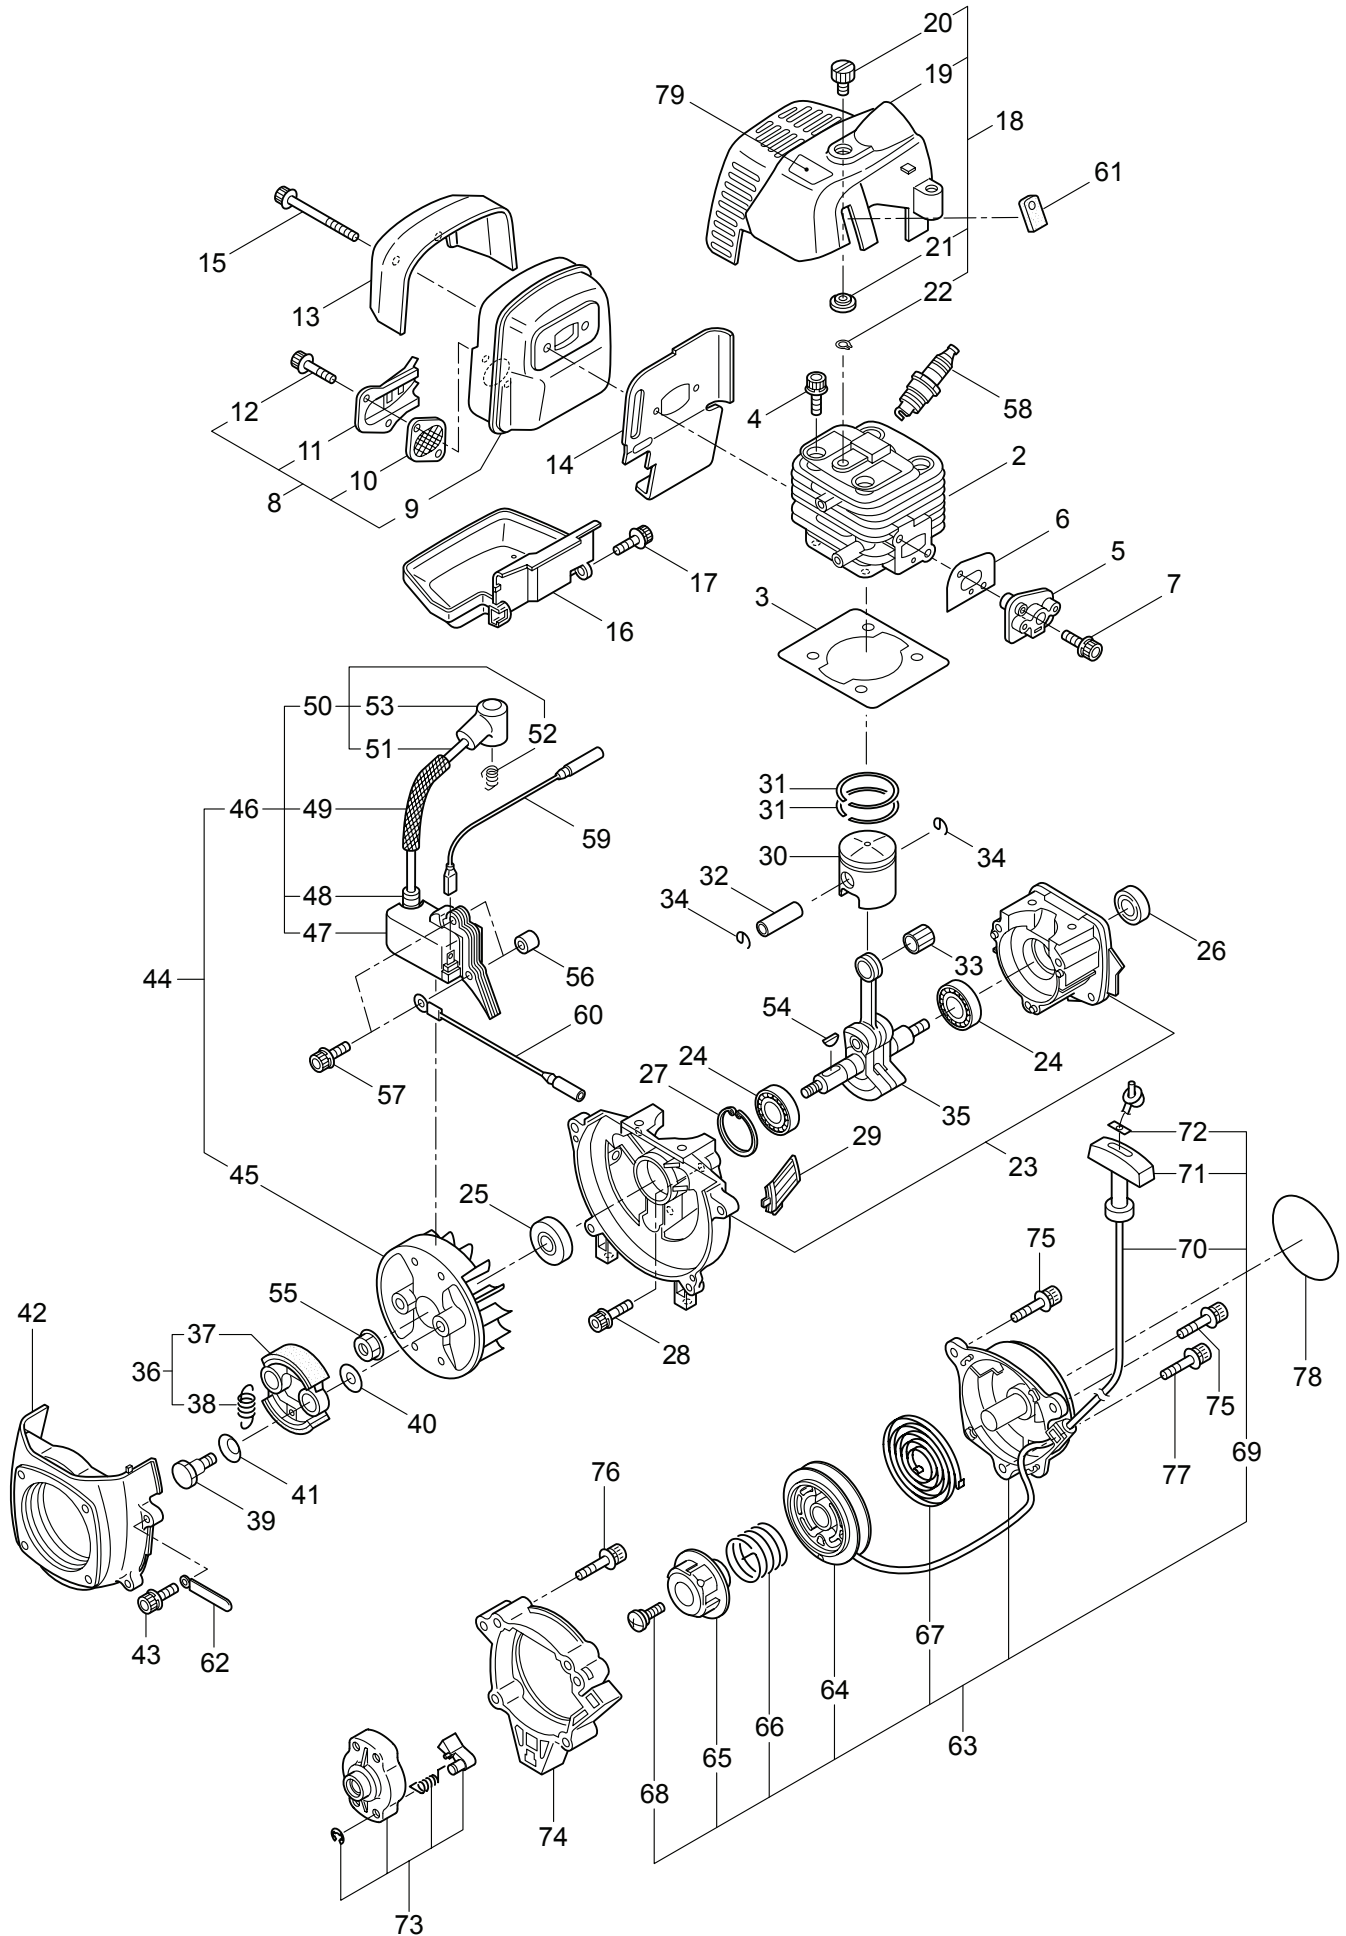

3. EH27D ENGINE

Ref. No.	Part No.	Part Name	Q'ty	Remarks
3-1	859188	Engine	1	CE260/25
3-2	283734	Cylinder	1	
3-3	283783	Gasket	1	
3-4	261250	Cap Screw	4	M5x20
3-5	269144	Insulator	1	New gasket required
3-6	267049	Gasket	1	
3-7	265924	Cap Screw	2	M5x25
3-8	282208	Muffler Ass'y	1	Incl.9-12
3-9	282209	Muffler Comp.	1	
3-10	267056	Spark Arrester	1	
3-11	268171	Muffler Tail	1	
3-12	265107	Cap Screw	2	M4x10
3-13	284071	Holder	1	
3-14	283940	Gasket	1	
3-15	266402	Cap Screw	2	M5x55
3-16	281435	Under Cover	1	
3-17	267191	Cap Screw	1	M5x16
3-18	281742	Top Cover Ass'y	1	Incl.19-22
3-19	281434	Top Cover	1	
3-20	261018	Knob	1	
3-21	261020	Spacer	1	
3-22	261734	Snap Ring	1	#5
3-23	289582	Crankcase	1	
3-24	280488	Bearing	2	PPL 6001
3-25	261492	Oil Seal	1	ISCD12287
3-26	261386	Oil Seal	1	ISCD12227
3-27	055185	Snap Ring	1	#28
3-28	261612	Cap Screw	3	M5x30
3-29	281442	Screen	1	
3-30	268247	Piston	1	
3-31	261496	Piston Ring	2	(2)Required
3-32	261497	Piston Pin	1	
3-33	261037	Bearing,Needle	1	KBK8x11x11.8x1
3-34	261576	Clip,Piston	2	
3-35	265197	Crankshaft/Conn.Rod Ass'y	1	
3-36	267327	Clutch Ass'y	1	Incl.37,38
3-37	267342	Clutch Shoe	2	(2)required
3-38	267345	Spring,Clutch	1	
3-39	264505	Bolt	2	
3-40	261189	Washer	2	6x16.5x1.2
3-41	261777	Wave Washer	2	
3-42	281433	Fan Cover	1	
3-43	261250	Cap Screw	4	M5x20
3-44	289923	Magneto Ass'y	1	Incl.45-53
3-45	268253	Rotor/Fan	1