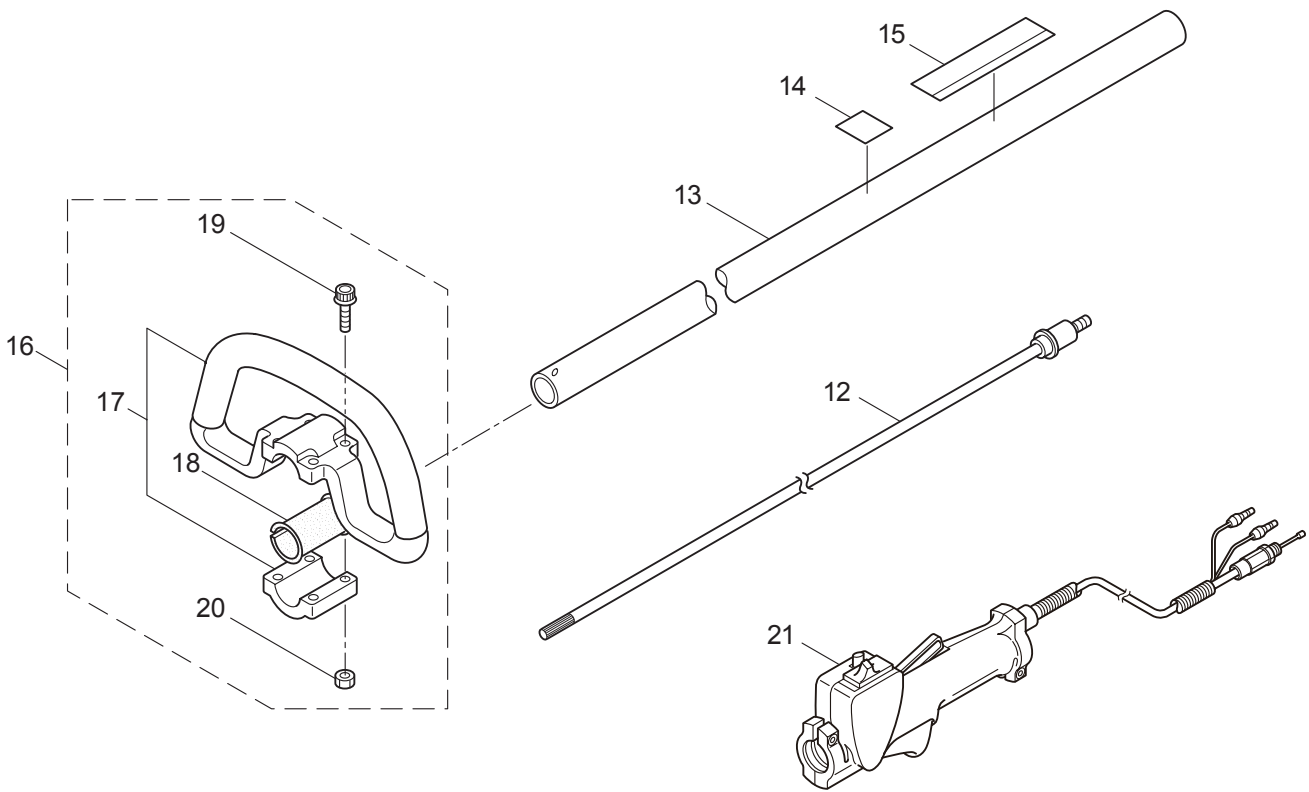

PARTS LIST

EH27D

CONTENTS

1. BLADE	1 ~ 2
2. CLUTCHCASE, ACCESSORIES	3 ~ 4
3. ENGINE	5 ~ 8
4. CARBURETOR, FUEL TANK	9 ~ 12

2013. 02.

MARUYAMA

P/N 523558

1. EH27D
BLADE

Ref. No.	Part No.	Part Name	Q'ty	Remarks
1-1	364154	EH27D	1	
1-2	423321	Blade	2	
1-3	423322	Guide Plate	1	
1-4	580764	U-Nut	5	M6
1-5	631765	Screw	4	L17
1-6	407328	Screw	1	L26
1-7	991913	Washer	5	
1-8	423323	Upper Case	1	
1-9	423324	Pinion	1	
1-10	423325	Bearing	2	#6900UU
1-11	407313	Bearing	1	
1-12	631772	Snap Ring	1	RTW22
1-13	580766	Grease Nipple	1	M6
1-14	423326	Lower Case	1	
1-15	407332	Felt	1	
1-16	407340	Plate	1	
1-17	638464	Bearing	1	#608Z
1-18	423327	Crank Comp.	1	
1-19	631759	Snap Ring	1	STW28
1-20	631779	Joint	1	
1-21	407333	Plate	1	
1-22	407331	Bolt	5	M5x14
1-23	423328	Cap Screw	1	M5x16
1-24	631778	Cap Screw	1	M5x25
1-25	423329	Cap Screw	1	M5x12
1-26	423330	Cover of Blade	1	
1-27	423331	Label	1	
1-28	423332	Label	1	
1-29	423333	Label	1	

2. EH27D
CLUTCHCASE, ACCESSORIES

Ref. No.	Part No.	Part Name	Q'ty	Remarks
2-1	261250	Cap Screw	4	M5x20
2-2	215512	Clutch Case Ass'y	1	Incl.3-9
2-3	214592	Bearing Case	1	
2-4	214161	Bearing	2	#6000ZZ
2-5	054676	Snap Ring	1	#26
2-6	214162	Buffer	1	
2-7	214163	Washer	1	
2-8	092033	Screw	4	M5x15
2-9	214593	Driveshaft Tube Adapter	1	
2-10	261246	Cap Screw	1	M5x25
2-11	054677	Clutch Drum	1	
2-12	220357	Driveshaft	1	
2-13	234677	Driveshaft Tube Ass'y	1	
2-14	217879	Label	1	Warning
2-15	234500	Label	1	EH27D
2-16	215601	Loop Handle Ass'y	1	Incl.17-20
2-17	214982	Loop Handle	1	
2-18	213171	Packing	1	
2-19	215608	Cap Screw	4	M5x30x16
2-20	081027	Nut	4	M5
2-21	229001	Throttle Trigger	1	
2-22	210418	Box Spanner	1	13x19x(+)
2-23	219432	Wrench	1	4mm
2-24	234505	Instruction Manual	1	