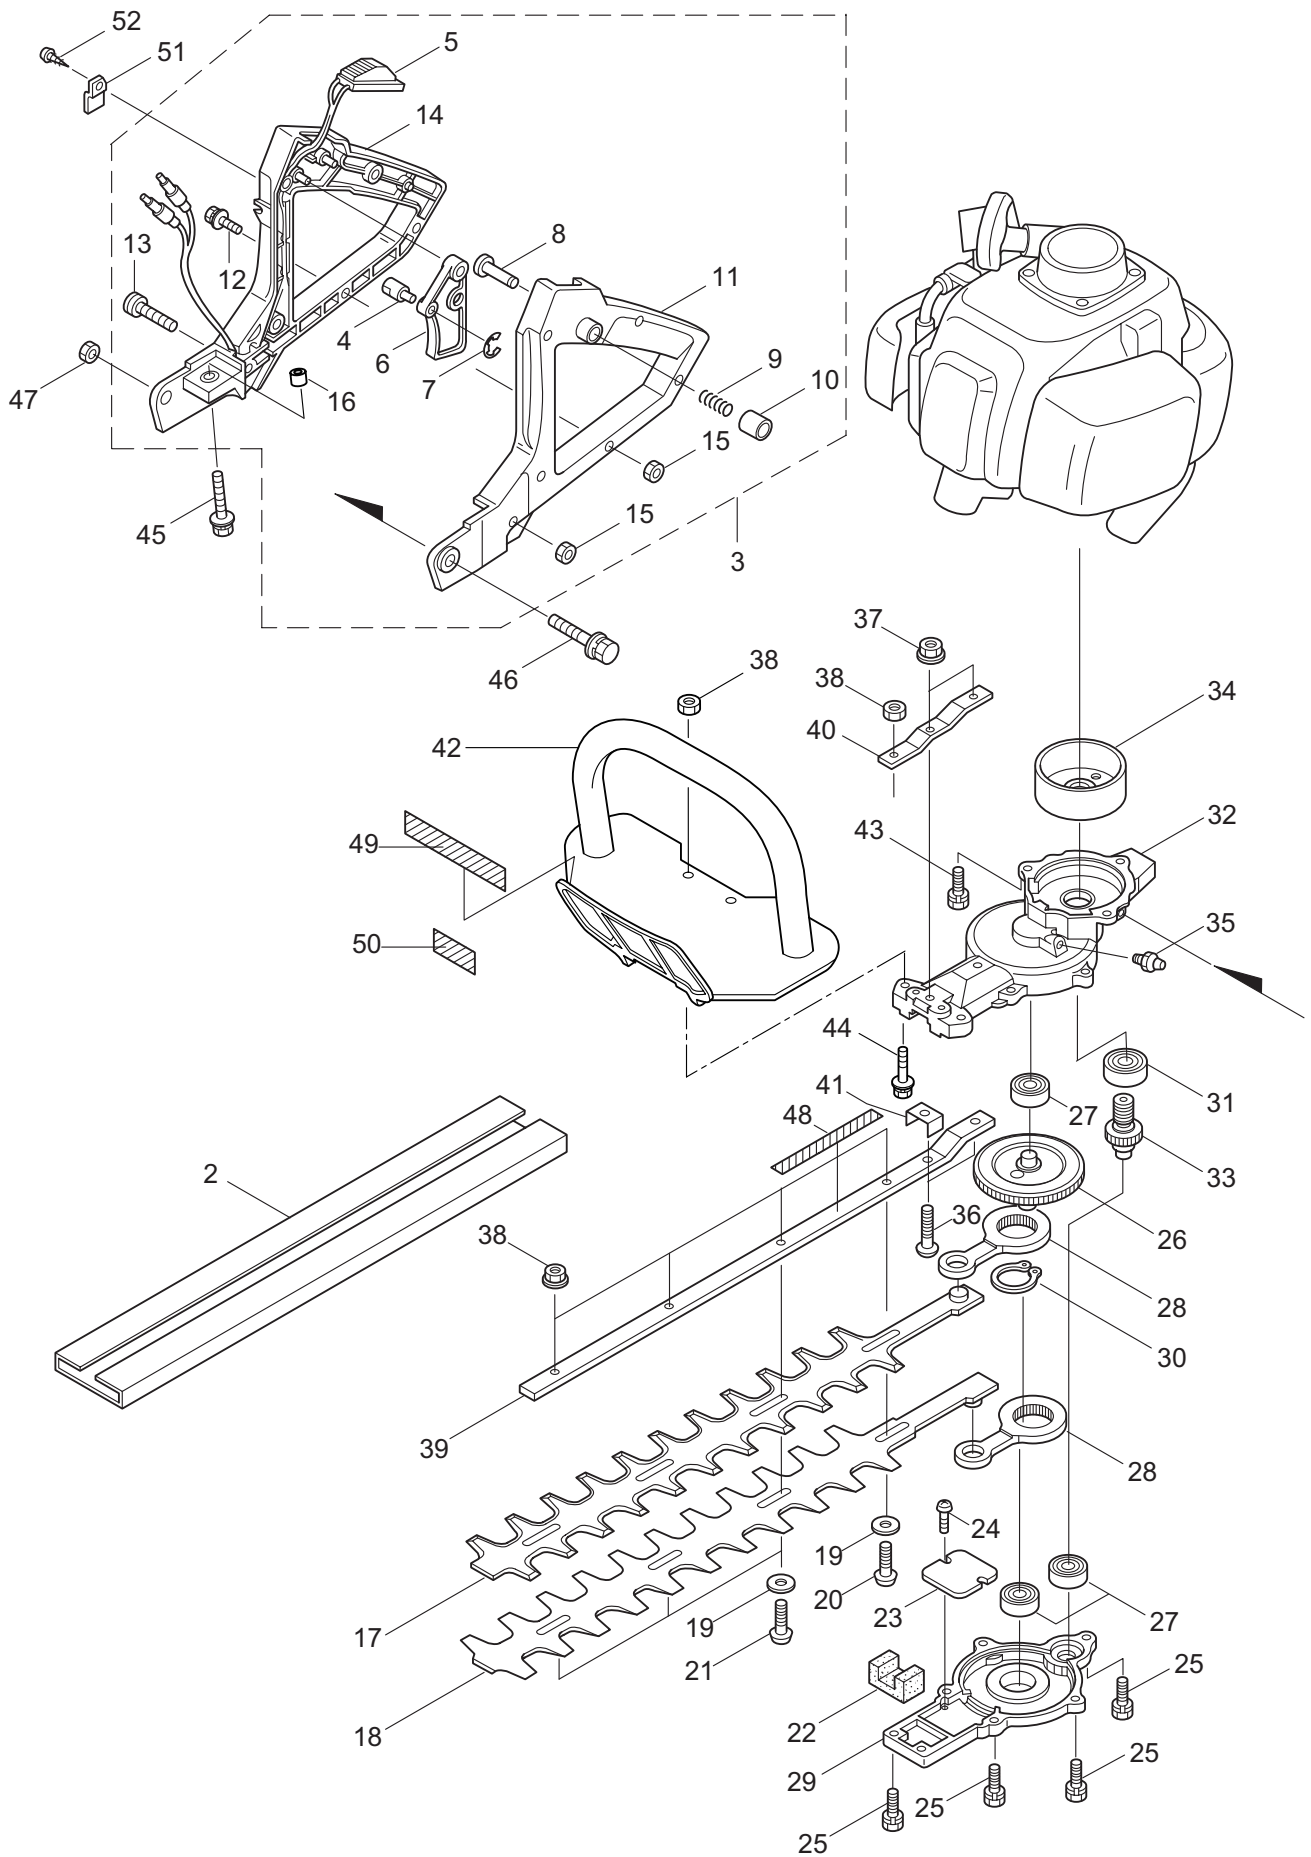

2013. 05.

P/N 523641

1. BH24
MAIN BODY

Ref. No.	Part No.	Part Name	Q'ty	Remarks
1-1	362364	BH24	1	
1-2	217677	Cover of Blade	1	
1-3	271597	Rear Handle Ass'y	1	Incl.4-16
1-4	997260	Swivel	1	
1-5	271604	Switch	1	
1-6	997262	Lever,Throttle	1	
1-7	997263	E-Ring	1	#2.5
1-8	997264	Pin,Lever	1	
1-9	997265	Spring	1	
1-10	997266	Fixing Knob	1	
1-11	270147	Rear Handle (L)	1	
1-12	997268	Screw	5	M4x16
1-13	997269	Screw	1	M4x30
1-14	270099	Rear Handle (R)	1	
1-15	270233	U-Nut	6	M4
1-16	270424	Spacer	1	
1-17	271843	Upper Blade	1	
1-18	271844	Lower Blade	1	
1-19	991913	Washer	4	
1-20	991912	Screw	1	
1-21	991914	Screw	3	
1-22	270758	Felt	1	
1-23	991919	Plate,Rod Slide	1	
1-24	991924	Screw	2	M3x5
1-25	580791	Bolt	7	M5x16
1-26	591443	Crank Comp	1	
1-27	270423	Bearing	3	
1-28	271466	Rod	2	
1-29	270756	Lower Case	1	
1-30	580777	Snap Ring	1	#26
1-31	580767	Bearing	1	#6001 2RS
1-32	270760	Upper Case	1	
1-33	584666	Pinion	1	
1-34	270021	Drum	1	
1-35	991937	Grease Nipple	1	M6
1-36	991931	Screw	2	M5x20
1-37	127226	Nut	2	M5
1-38	991941	U-Nut	6	M6
1-39	581912	Guide Plate	1	
1-40	270759	Reinforcing Plate	1	
1-41	270757	Plate	1	
1-42	270241	Front Handle	1	
1-43	270030	Bolt	2	M6x20
1-44	581910	Bolt	2	M6x40
1-45	270120	Bolt	1	M6x40

1. BH24
MAIN BODY

Ref. No.	Part No.	Part Name	Q'ty	Remarks
1-46	270119	Bolt	1	M6x50
1-47	997253	Nut	1	M6
1-48	591450	Label	1	
1-49	591449	Label	1	
1-50	223925	Label	1	Grease up
1-51	997259	Holder,Cable	1	
1-52	997258	Screw	1	M4x10