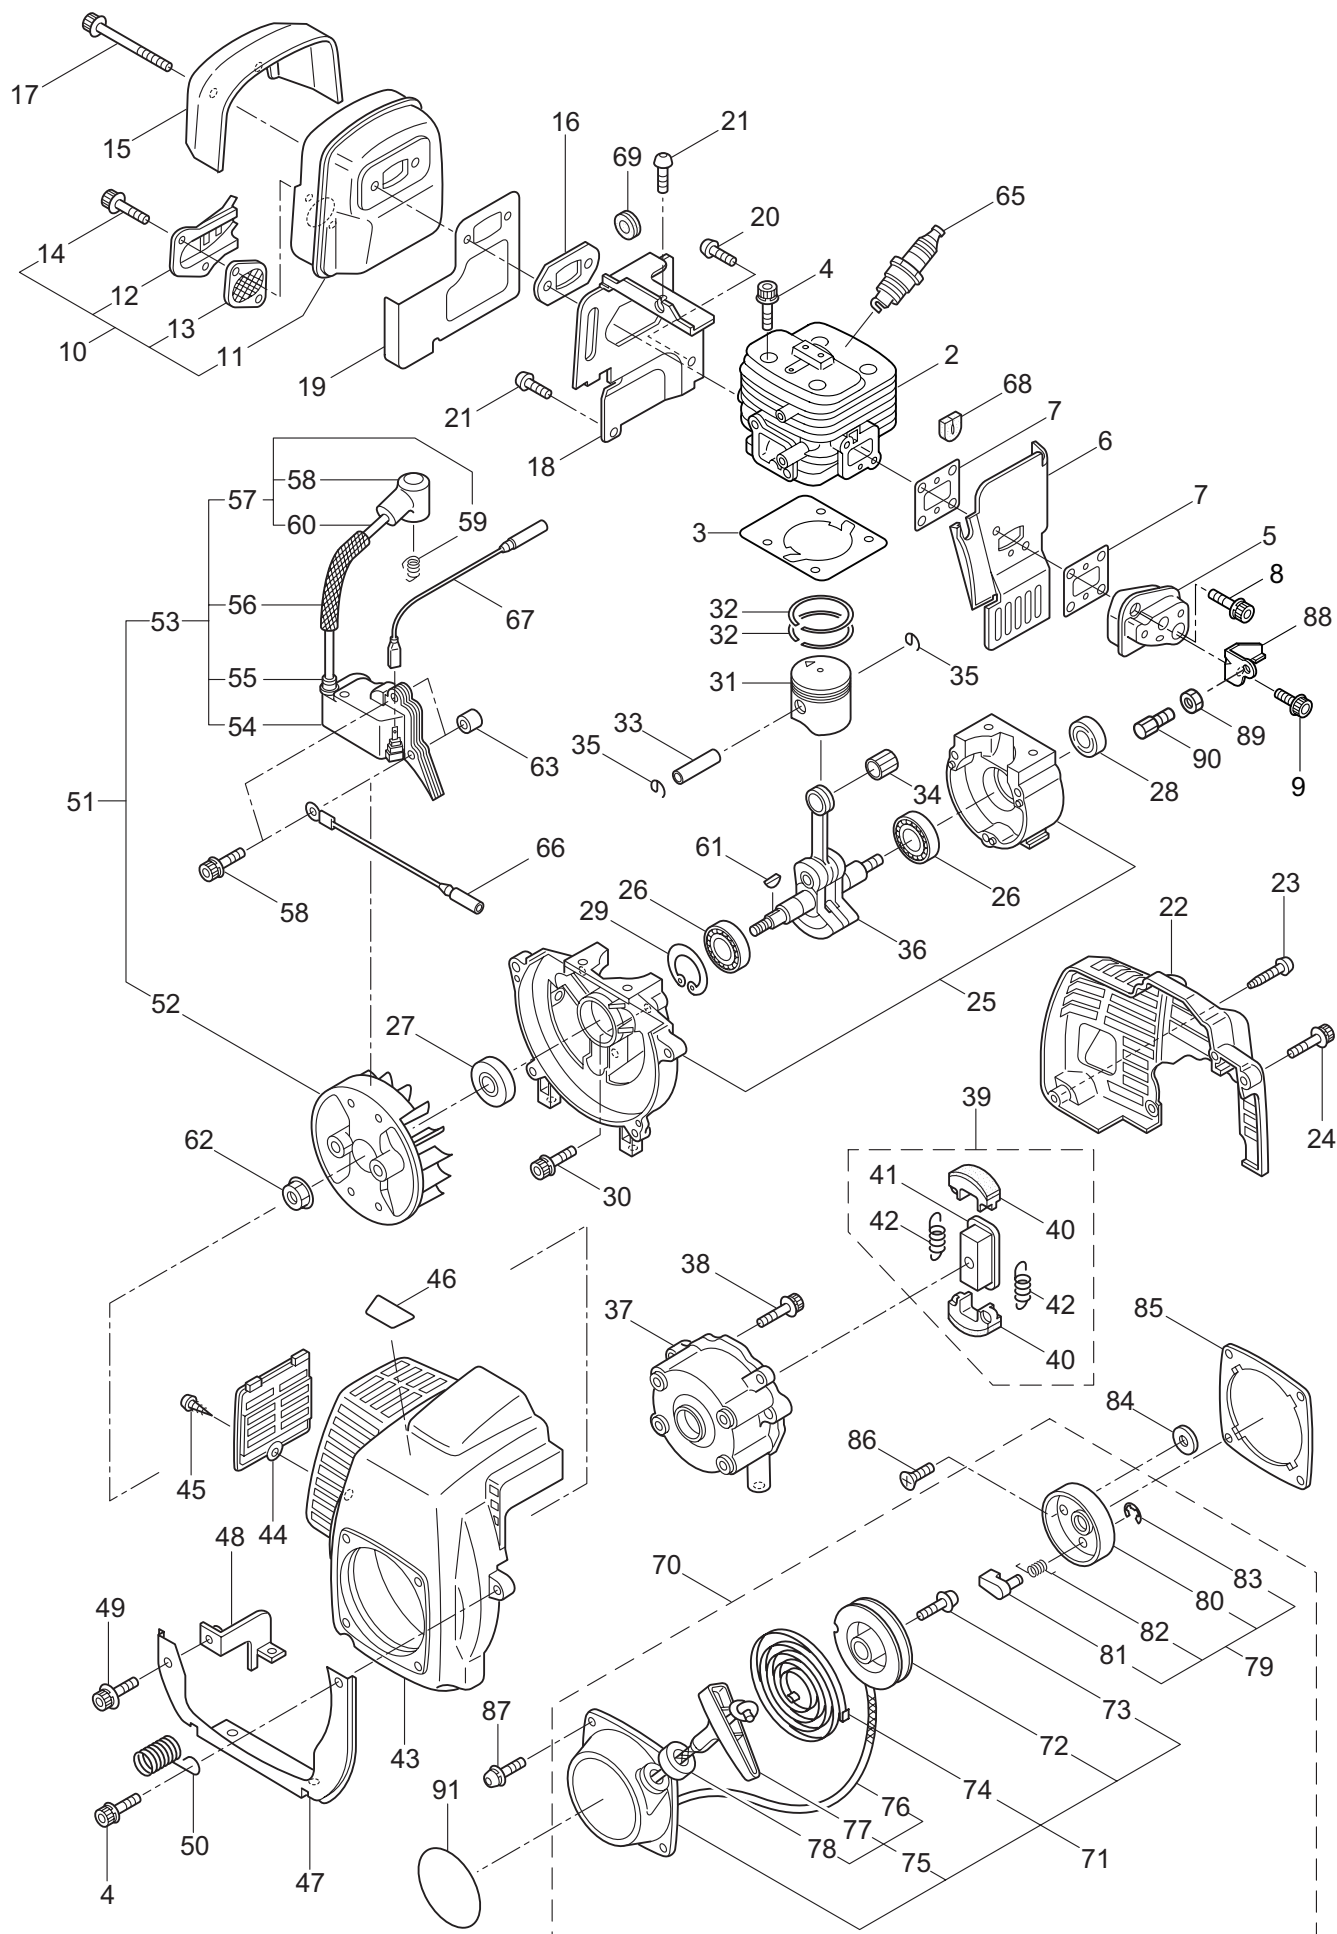

2. BH24 ENGINE

Ref. No.	Part No.	Part Name	Q'ty	Remarks
2-46	272895	Label	1	BH24
2-47	268590	Plate	1	
2-48	268591	Stay	1	
2-49	268940	Screw	1	M5x18
2-50	268592	Clamp	1	
2-51	272892	Magneto Ass'y	1	Incl.52-60
2-52	286271	Rotor/Fan	1	
2-53	287266	Ignition Coil Ass'y	1	Incl.54-60
2-54	287269	Coil	1	
2-55	261072	Cap	1	
2-56	287351	Insulator	1	
2-57	287352	Spark Plug Wire Ass'y	1	Incl.58-60
2-58	261074	Plug Boot	1	
2-59	261075	Connector	1	
2-60	287353	Spark Plug Wire	1	
2-61	261076	Woodruff Key	1	3x10
2-62	261417	Nut,Rotor	1	M8
2-63	280381	Spacer	2	
2-64	261256	Cap Screw	2	M4x25
2-65	285982	Spark Plug	1	NGK BPM8Y
2-66	268932	Lead	1	
2-67	287262	Lead	1	
2-68	261202	Grommet	1	
2-69	268036	Grommet	1	
2-70	268668	Recoil Starter Ass'y	1	Incl.71-83
2-71	268669	Starter Ass'y	1	Incl.72-78
2-72	261621	Pulley	1	
2-73	262922	Screw	1	
2-74	261622	Spiral Spring	1	
2-75	268813	Rope Ass'y	1	Incl.76-78
2-76	281817	Starter Rope	1	
2-77	267219	Starter Grip	1	
2-78	268670	Damper	1	
2-79	264085	Starter Pawl Ass'y	1	Incl.80-83
2-80	264086	Pawl Case	1	
2-81	261630	Pawl	1	
2-82	261631	Return Spring	1	
2-83	020299	E-Ring	1	#4
2-84	261189	Washer	2	6x16.5xt1.2
2-85	268671	Plate	1	
2-86	264535	Screw	2	M6x20
2-87	286993	Cap Screw	4	M5x16
2-88	268593	Stay	1	
2-89	264736	Adapter	1	
2-90	261878	Nut	1	
2-91	272894	Label	1	BH24