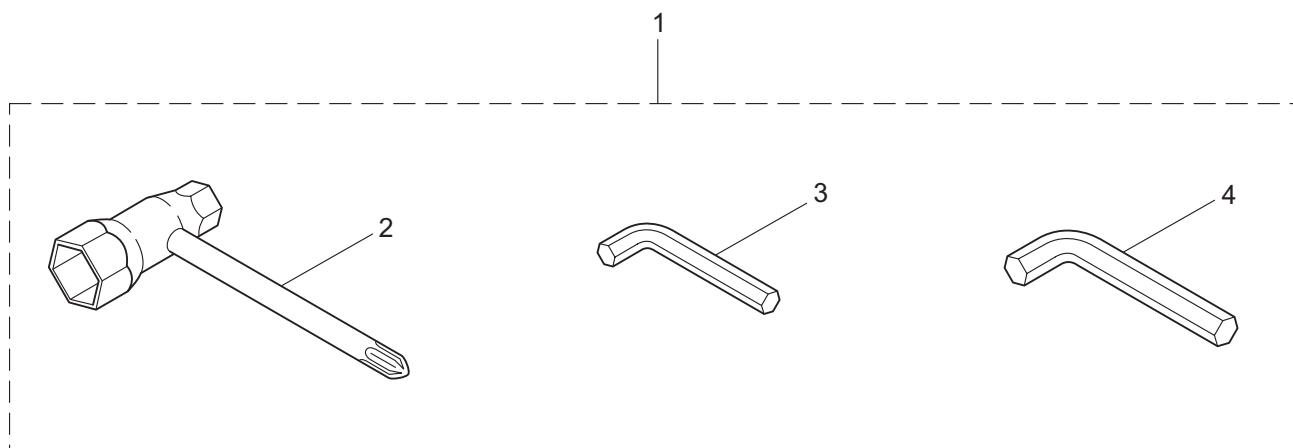

4. BH24
ACCESSORIES

Ref. No.	Part No.	Part Name	Q'ty	Remarks
4-1	264606	Tool Set	1	Incl.2-4
4-2	264607	Box Spanner	1	10x19x(+)
4-3	219431	Wrench	1	3mm
4-4	219432	Wrench	1	4mm
4-5	272904	Instruction Manual	1	BH24