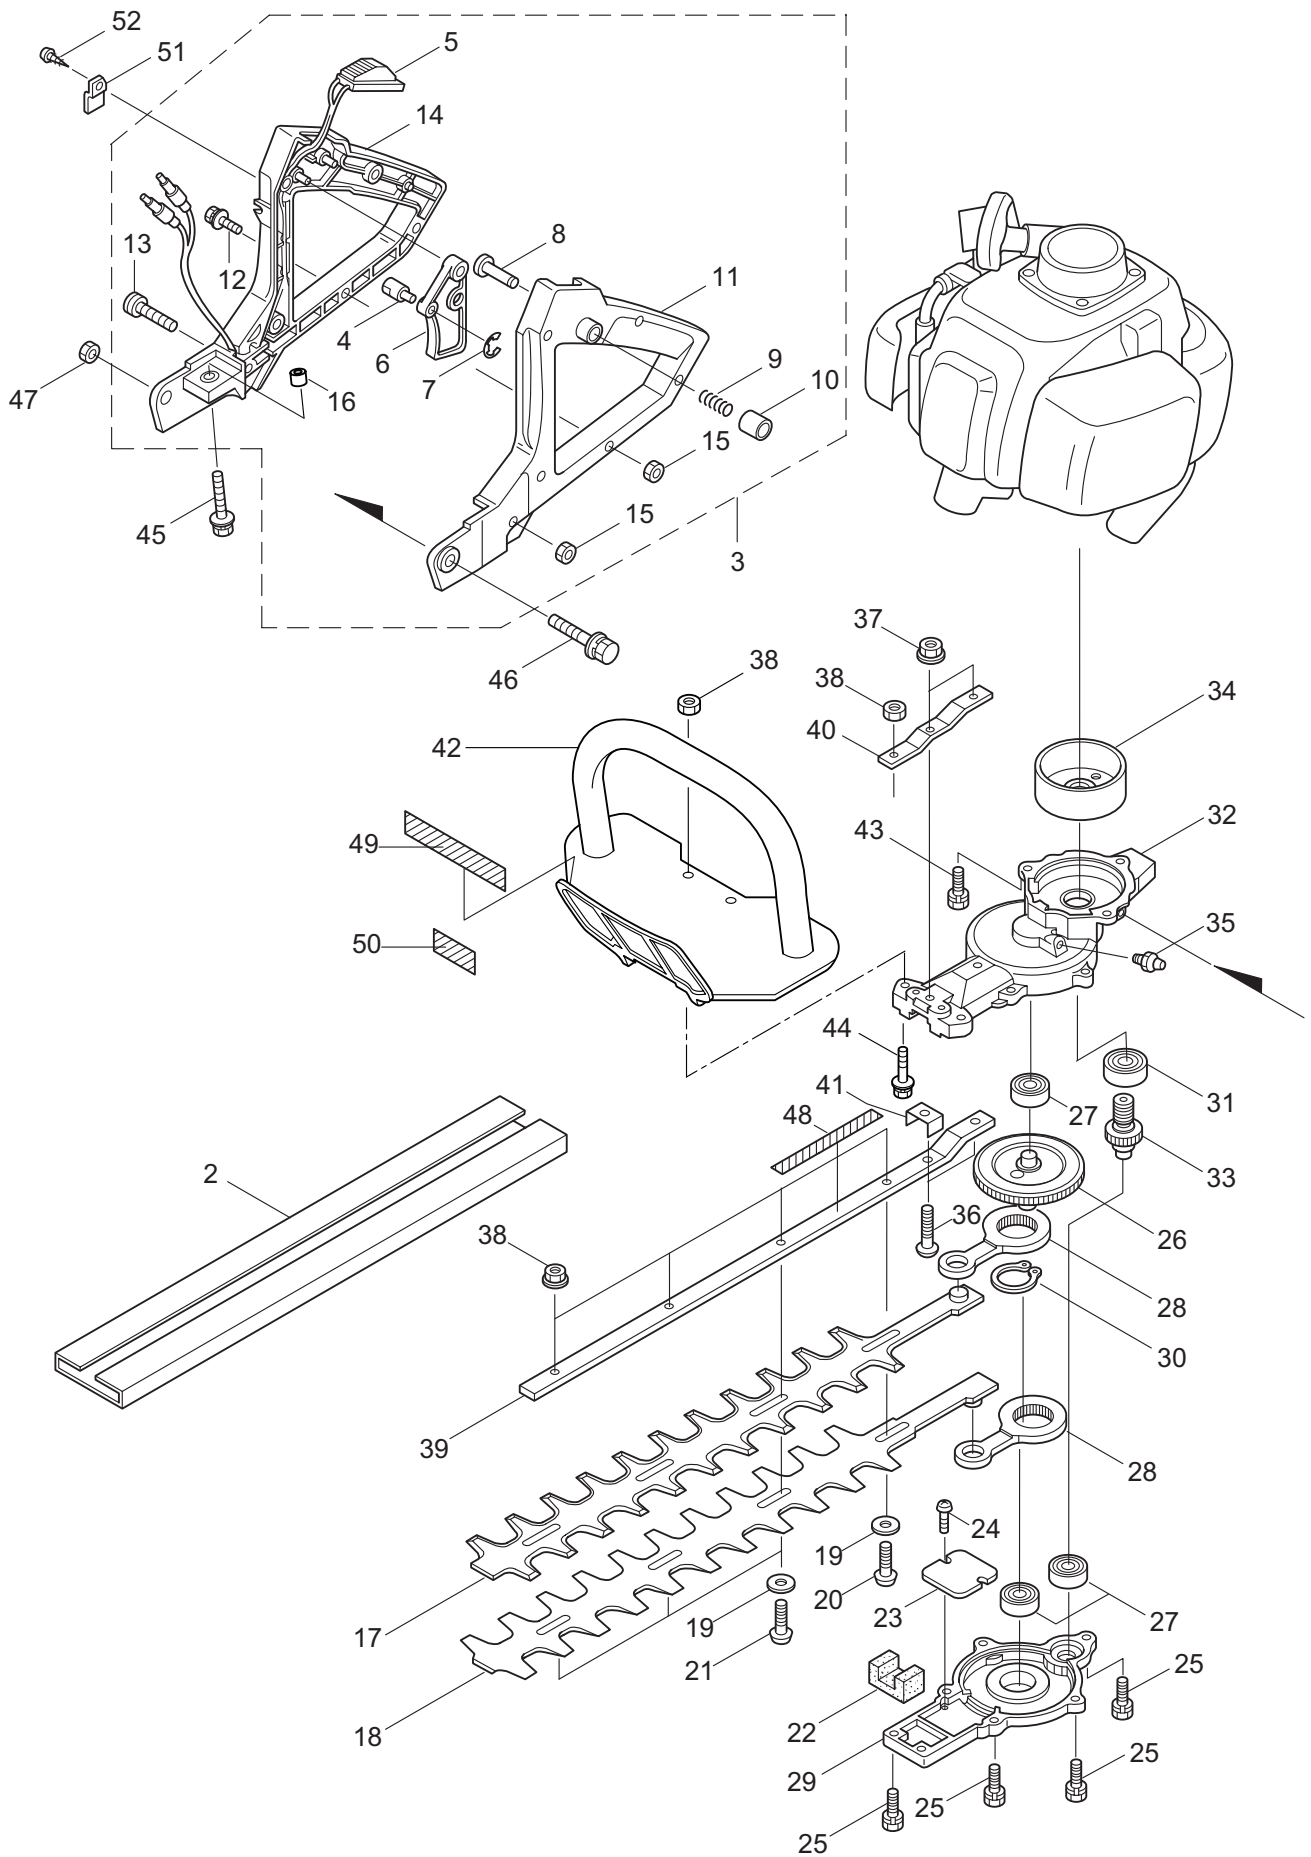

2013. 05.

P/N 523641

1. BH24
MAIN BODY

Ref. No.	Part No.	Part Name	Q'ty	Remarks
1-1	362364	BH24	1	
1-2	217677	Cover of Blade	1	
1-3	271597	Rear Handle Ass'y	1	Incl.4-16
1-4	997260	Swivel	1	
1-5	271604	Switch	1	
1-6	997262	Lever,Throttle	1	
1-7	997263	E-Ring	1	#2.5
1-8	997264	Pin,Lever	1	
1-9	997265	Spring	1	
1-10	997266	Fixing Knob	1	
1-11	270147	Rear Handle (L)	1	
1-12	997268	Screw	5	M4x16
1-13	997269	Screw	1	M4x30
1-14	270099	Rear Handle (R)	1	
1-15	270233	U-Nut	6	M4
1-16	270424	Spacer	1	
1-17	271843	Upper Blade	1	
1-18	271844	Lower Blade	1	
1-19	991913	Washer	4	
1-20	991912	Screw	1	
1-21	991914	Screw	3	
1-22	270758	Felt	1	
1-23	991919	Plate,Rod Slide	1	
1-24	991924	Screw	2	M3x5
1-25	580791	Bolt	7	M5x16
1-26	591443	Crank Comp	1	
1-27	270423	Bearing	3	
1-28	271466	Rod	2	
1-29	270756	Lower Case	1	
1-30	580777	Snap Ring	1	#26
1-31	580767	Bearing	1	#6001 2RS
1-32	270760	Upper Case	1	
1-33	584666	Pinion	1	
1-34	270021	Drum	1	
1-35	991937	Grease Nipple	1	M6
1-36	991931	Screw	2	M5x20
1-37	127226	Nut	2	M5
1-38	991941	U-Nut	6	M6
1-39	581912	Guide Plate	1	
1-40	270759	Reinforcing Plate	1	
1-41	270757	Plate	1	
1-42	270241	Front Handle	1	
1-43	270030	Bolt	2	M6x20
1-44	581910	Bolt	2	M6x40
1-45	270120	Bolt	1	M6x40

1. BH24
MAIN BODY

Ref. No.	Part No.	Part Name	Q'ty	Remarks
1-46	270119	Bolt	1	M6x50
1-47	997253	Nut	1	M6
1-48	591450	Label	1	
1-49	591449	Label	1	
1-50	223925	Label	1	Grease up
1-51	997259	Holder,Cable	1	
1-52	997258	Screw	1	M4x10