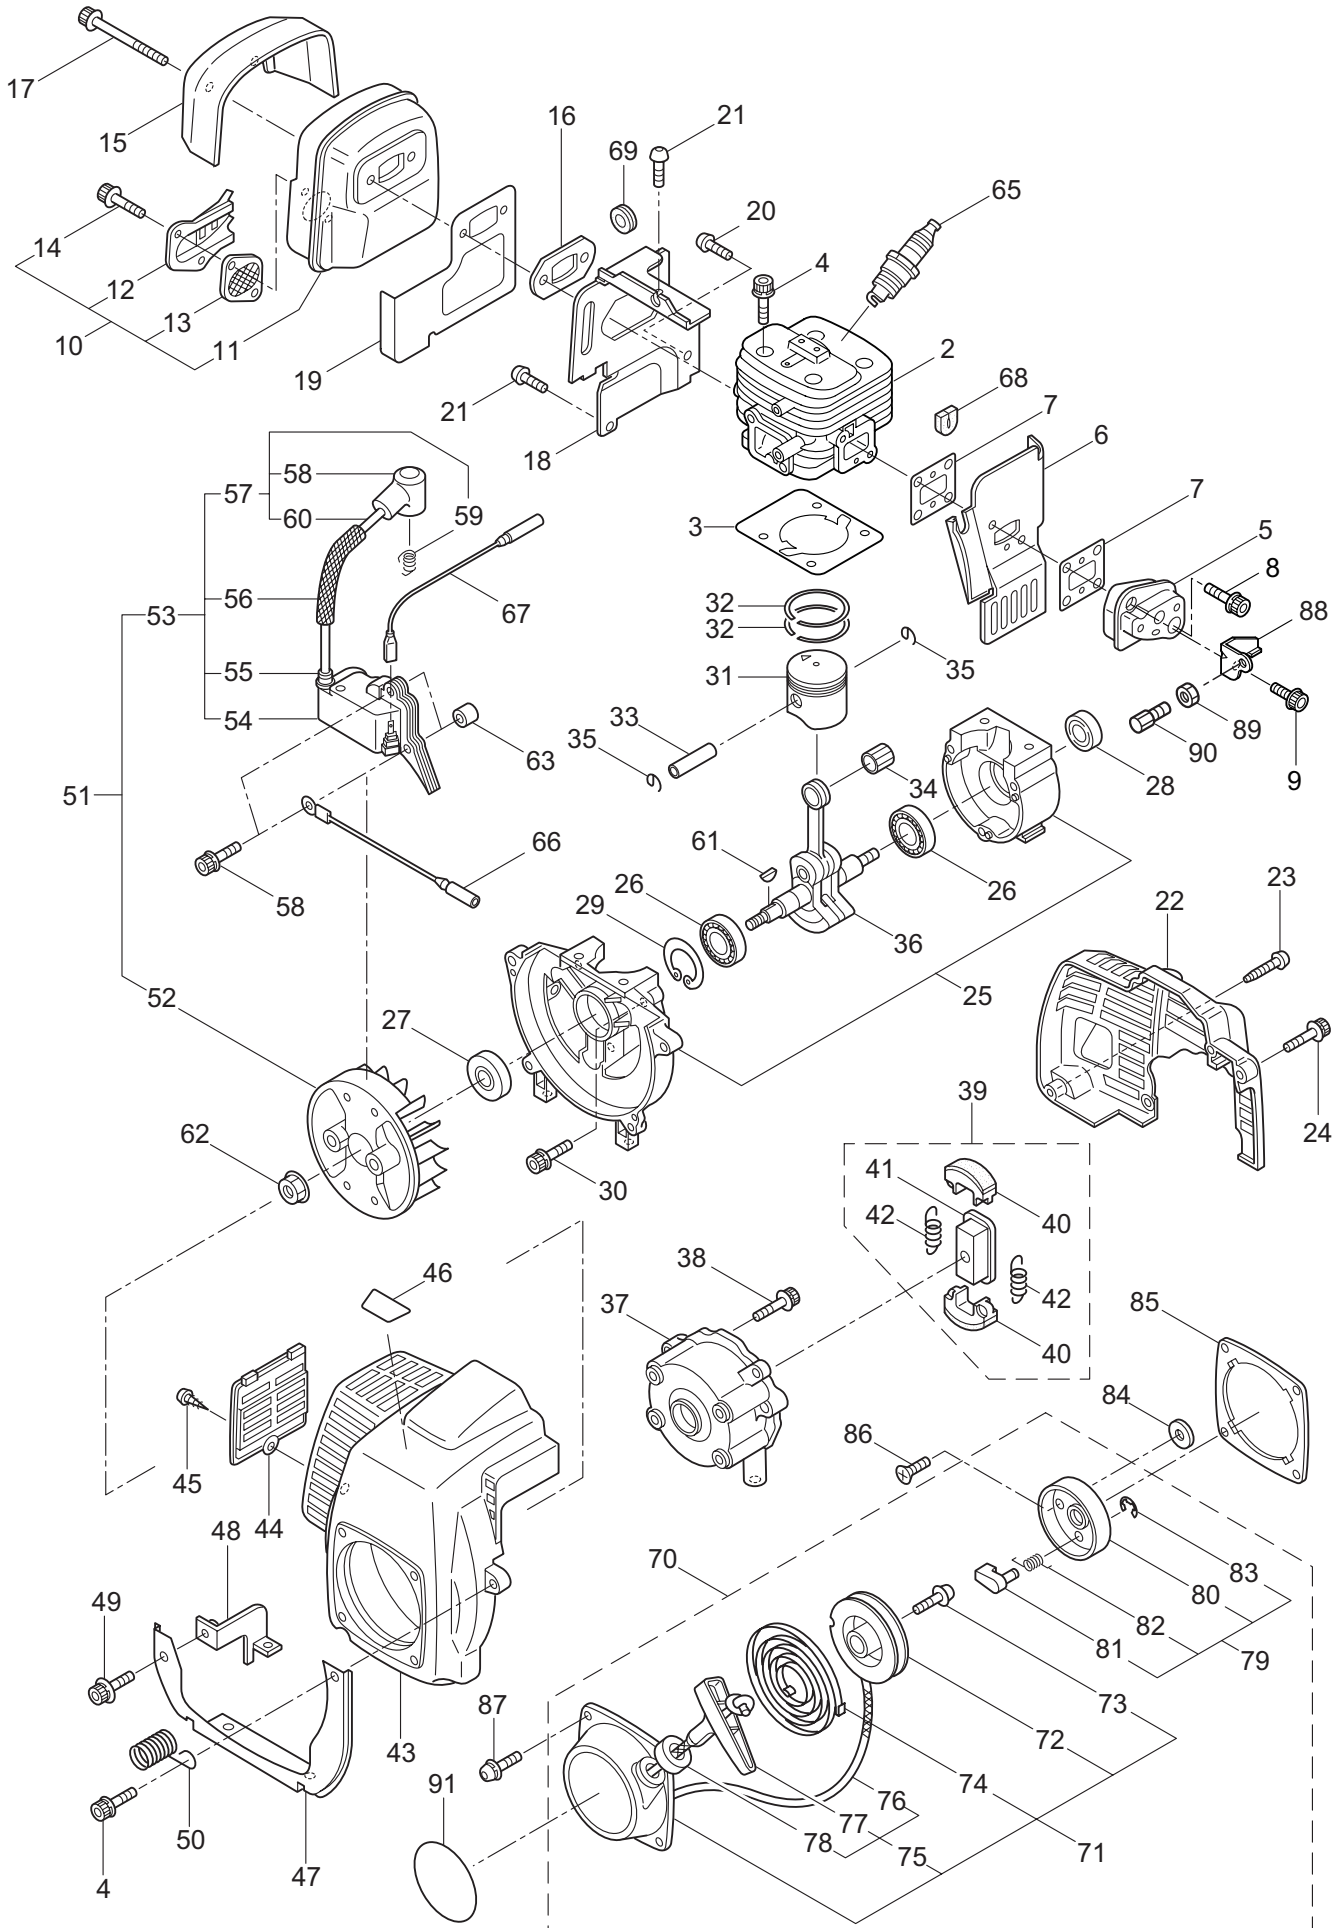

2. BH24 ENGINE

Ref. No.	Part No.	Part Name	Q'ty	Remarks
2-1	859360	Engine	1	CE230/101
2-2	288499	Cylinder	1	
2-3	286074	Gasket	1	
2-4	261250	Cap Screw	8	M5x20
2-5	267924	Insulator	1	New gasket required
2-6	268014	Air Duct	1	
2-7	261171	Gasket	2	
2-8	265924	Cap Screw	1	M5x25
2-9	265925	Cap Screw	1	M5x25
2-10	268016	Muffler Ass'y	1	Incl.11-14
2-11	268017	Muffler	1	
2-12	268171	Muffler Tail	1	
2-13	267056	Spark Arrester	1	
2-14	265107	Cap Screw	2	M4x10
2-15	268461	Holder	1	
2-16	268019	Gasket	1	
2-17	266402	Cap Screw	2	M5x55
2-18	285650	Plate	1	
2-19	285482	Gasket	1	
2-20	265107	Cap Screw	1	M4x10
2-21	268195	Cap Screw	2	M5x10
2-22	268580	Cylinder Cover	1	
2-23	266000	Tapping Screw	2	
2-24	265107	Cap Screw	2	M4x10
2-25	268576	Crankcase	1	
2-26	280488	Bearing	2	PPL 6001
2-27	261492	Oil Seal	1	ISCD12287
2-28	261386	Oil Seal	1	ISCD12227
2-29	055185	Snap Ring	1	#28
2-30	261246	Cap Screw	3	M5x25
2-31	268032	Piston	1	
2-32	282177	Piston Ring	2	
2-33	261036	Piston Pin	1	
2-34	263957	Bearing, Needle	1	KTV81112EG01 B2
2-35	261576	Clip,Piston	2	
2-36	268585	Crankshaft/Conn.Rod Ass'y	1	
2-37	268581	Clutch Case	1	
2-38	261607	Cap Screw	4	M5x16
2-39	280404	Clutch Ass'y	1	Incl.40-42
2-40	280568	Clutch Shoe	2	(2)required
2-41	280569	Clutch Boss	1	
2-42	280570	Spring	2	(2)required
2-43	268474	Fan Cover	1	
2-44	268388	Cover	1	
2-45	268390	Tapping Screw	1	4x14