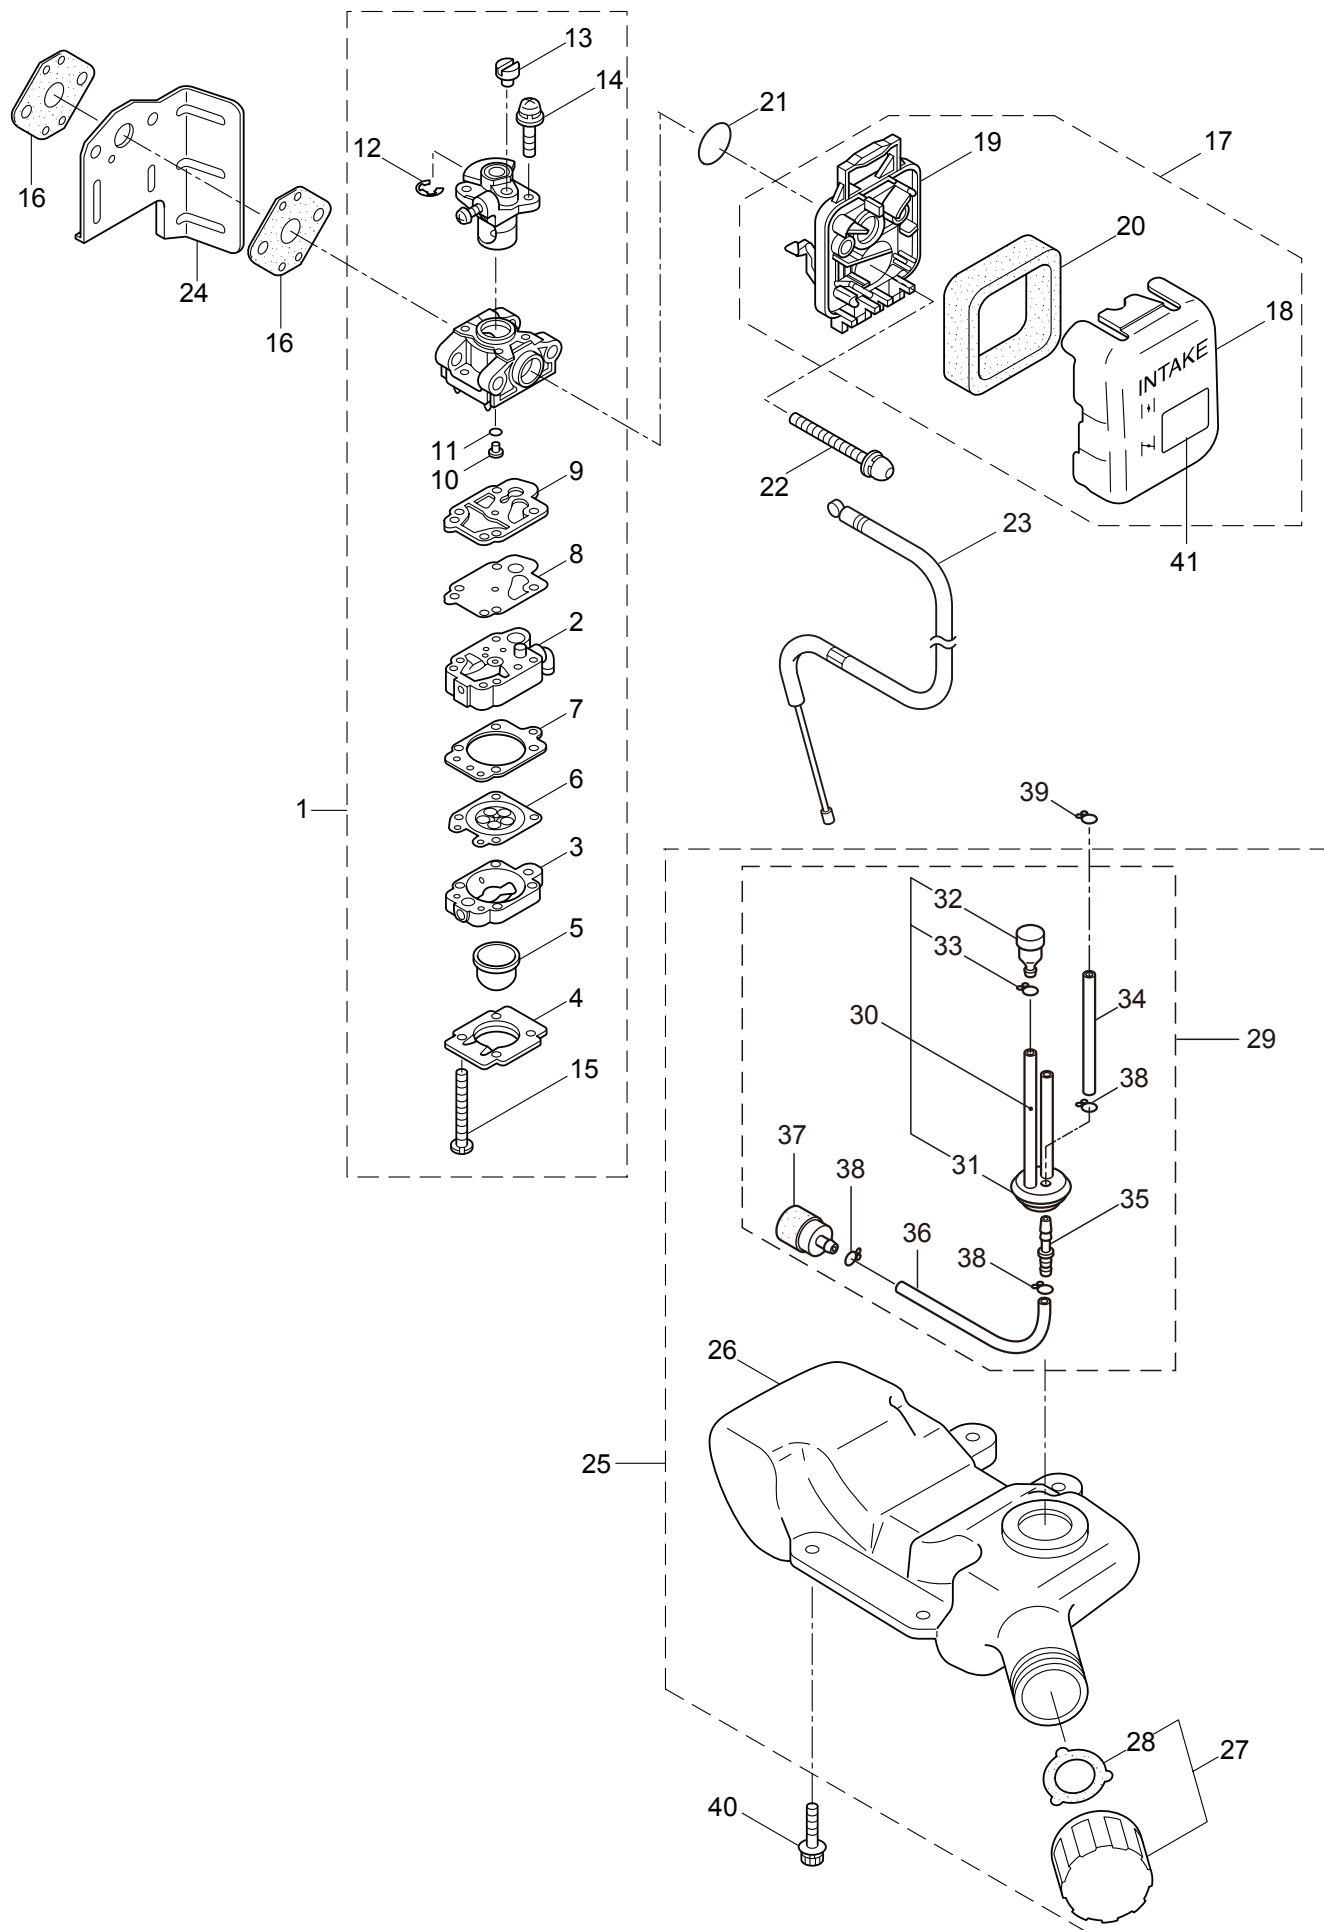

3. BH24 CARBURETOR, FUEL TANK

Ref. No.	Part No.	Part Name	Q'ty	Remarks
3-1	287070	Carburetor Ass'y	1	Incl.2-15 New gasket required
3-2	268499	Pump Body	1	
3-3	262991	Purge Body	1	
3-4	262992	Cover Plate	1	
3-5	261874	Primer Bulb	1	
3-6	283905	Diaphragm, Meterring	1	
3-7	262993	Gasket	1	
3-8	262994	Diaphragm,Fuel Pump	1	
3-9	282576	Gasket	1	
3-10	288187	Main Jet	1	
3-11	261871	O-Ring	1	
3-12	261876	E-Ring	1	
3-13	261658	Swivel	1	
3-14	264682	Screw	2	
3-15	262996	Screw	4	
3-16	261864	Gasket	2	
3-17	266420	Cleaner Ass'y	1	Incl.18-20
3-18	264709	Cover	1	
3-19	266433	Housing	1	
3-20	264695	Filter	1	
3-21	264691	O-Ring	1	
3-22	264016	Cap Screw	2	M5x60
3-23	264604	Cable Comp	1	
3-24	268951	Baffle Plate	1	
3-25	289025	Fuel Tank Ass'y	1	Incl.26-38
3-26	284421	Fuel Tank	1	
3-27	289044	Fuel Tank Cap Ass'y	1	Incl.28
3-28	289045	Gasket	1	
3-29	289026	Fuel Pipe Pick-up Ass'y	1	Incl.30-38
3-30	289027	Fuel Pipe Ass'y	1	Incl.31-33
3-31	268065	Grommet	1	
3-32	261590	Breather	1	
3-33	261117	Clip	1	
3-34	289028	Pipe A	1	3x5x53L
3-35	288921	Joint	1	
3-36	289029	Pipe	1	3x5x125L
3-37	264653	Filter Ass'y	1	
3-38	261117	Clip	3	
3-39	261117	Clip	1	
3-40	268940	Screw	4	M5x18
3-41	285188	Label	1