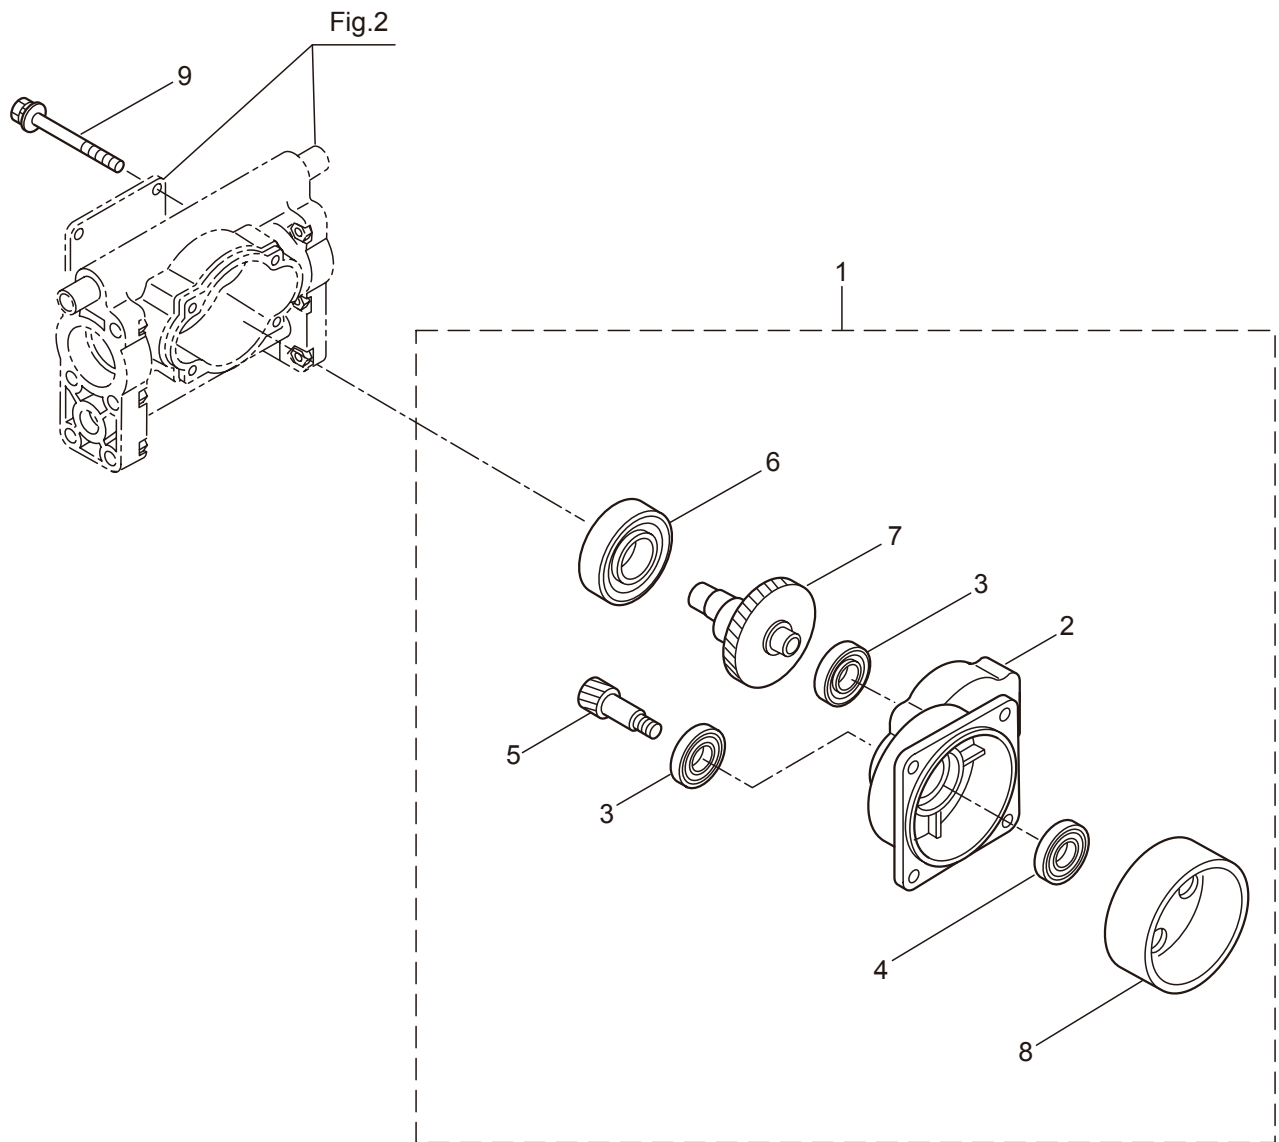

3. MS75E
REDUCTON GEAR

Ref. No.	Part No.	Part Name	Q'ty	Remarks
3-1	125684	Reduction Gear Ass'y	1	Incl.2-8
3-2	125685	Gear Case	1	
3-3	102680	Bearing	2	#6000ZZ
3-4	112184	Bearing	1	#6000DDU
3-5	125686	Pinion Gear	1	
3-6	103144	Bearing	1	#6004ZZ
3-7	125687	Crankshaft	1	
3-8	127367	Clutch Drum	1	
3-9	126059	Bolt	4	M6x60