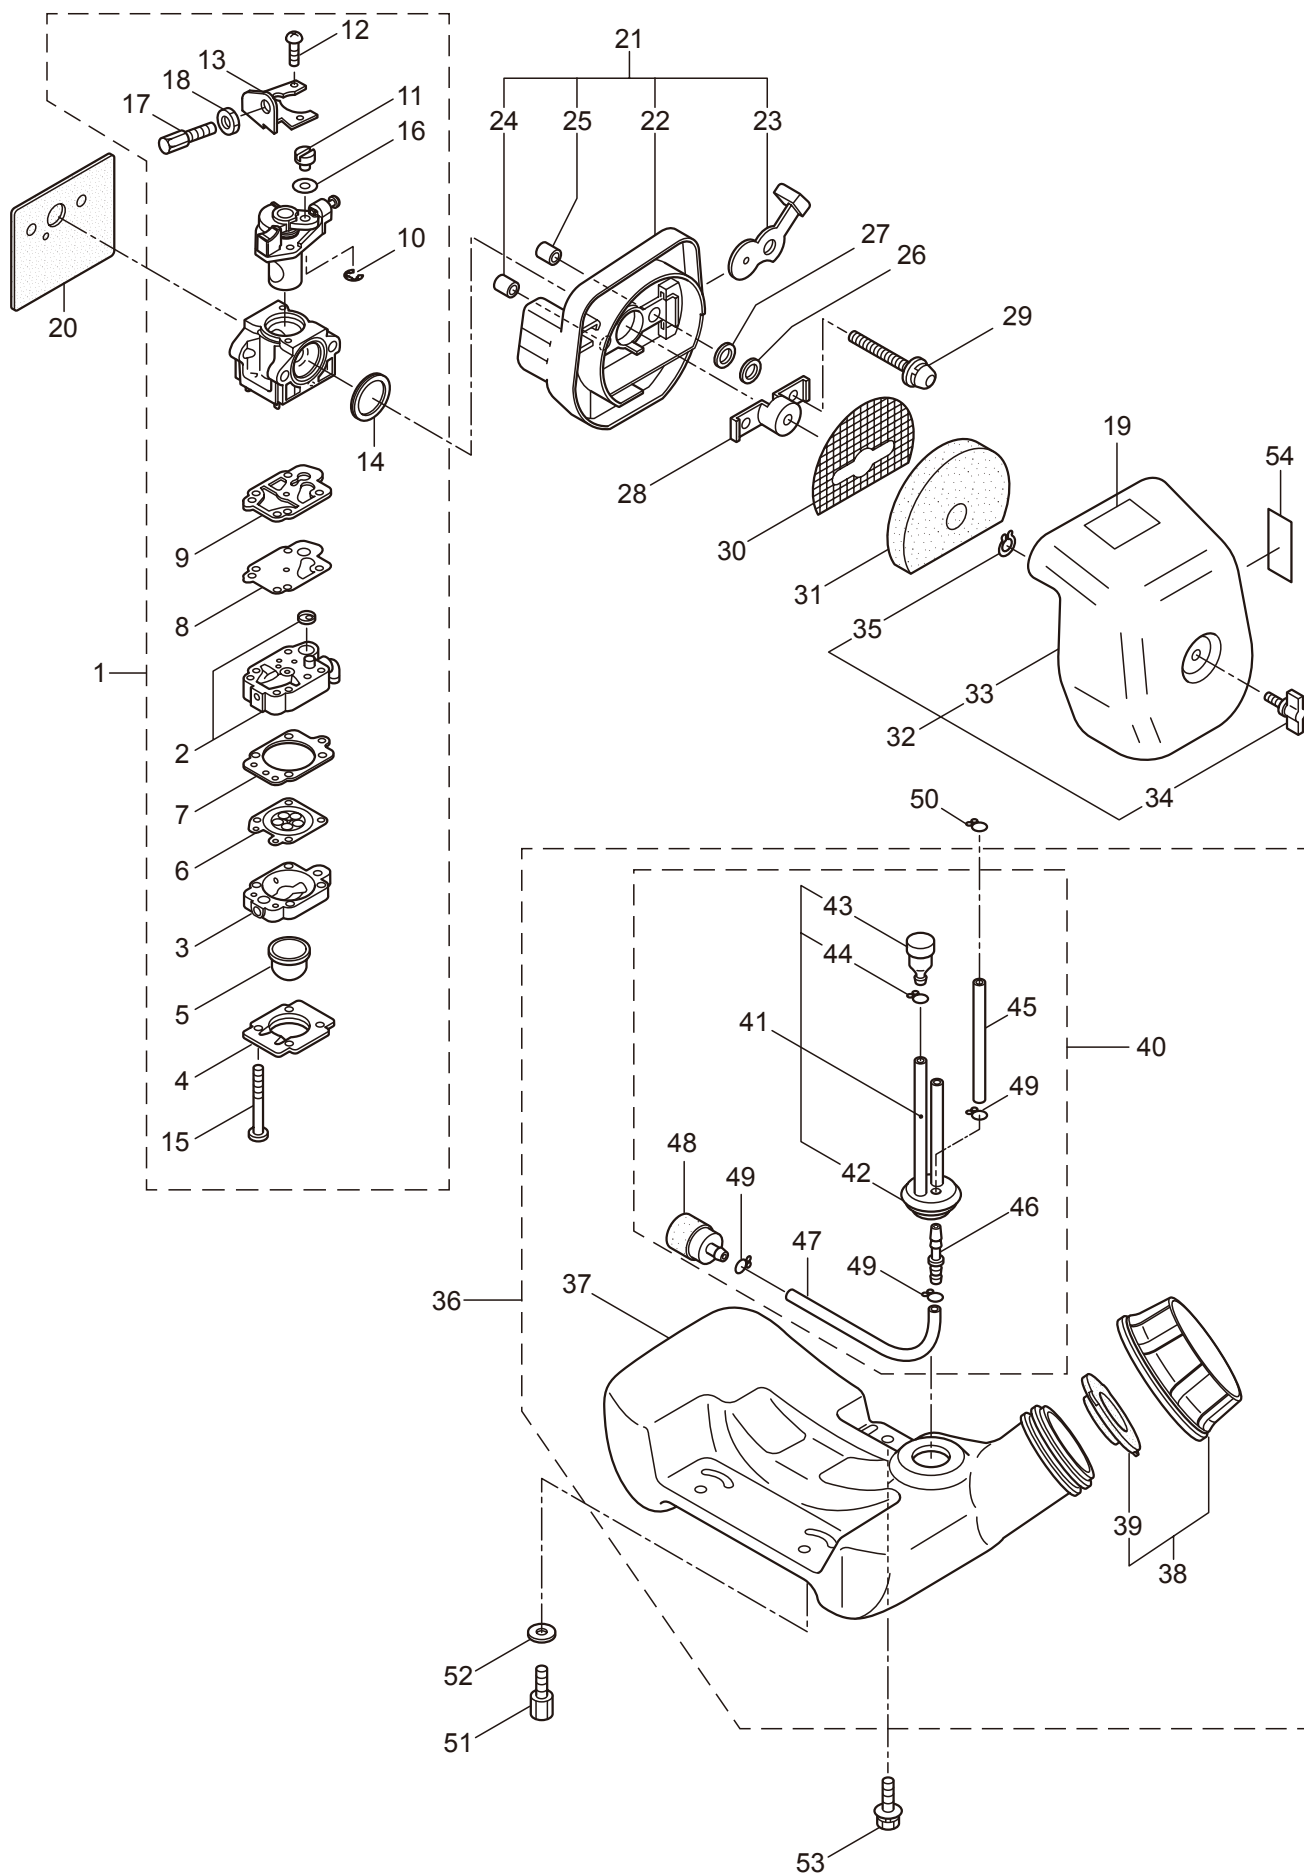

5. MS75E
CARBURETOR, FUEL TANK

Ref. No.	Part No.	Part Name	Q'ty	Remarks
5-1	282542	Carburetor Ass'y	1	Incl.2-18 New gasket required
5-2	264155	Pump Body	1	
5-3	262991	Purge Body	1	
5-4	262992	Cover Plate	1	
5-5	261874	Primer Bulb	1	
5-6	283905	Diaphragm, Meterring	1	
5-7	262993	Gasket	1	
5-8	262994	Diaphragm,Fuel Pump	1	
5-9	282576	Gasket	1	
5-10	261876	E-Ring	1	
5-11	261658	Swivel	1	
5-12	261875	Screw	2	
5-13	264677	Bracket	1	
5-14	261657	Packing	1	
5-15	262996	Screw	4	
5-16	264678	Washer	1	
5-17	263994	Adapter	1	
5-18	261878	Nut	1	
5-19	285188	Label	1	
5-20	269762	Gasket	1	
5-21	268055	Air Filter Case Ass'y	1	Incl.22-25
5-22	268056	Air Filter Case	1	
5-23	268057	Valve	1	
5-24	268157	Sleeve	1	5.5x7.1x6L
5-25	268412	Sleeve	1	5.5x7.1x6.6L
5-26	263345	Packing	1	7.2x11xt1.3
5-27	263942	Washer	1	7.2x12xt0.15
5-28	263815	Stay	1	
5-29	264016	Cap Screw	2	M5x60
5-30	265026	Screen	1	
5-31	265027	Foam Element	1	
5-32	268058	Air Filter Cover Ass'y	1	Incl.33-35
5-33	268059	Air Filter Cover	1	
5-34	281438	Knob	1	
5-35	261734	Snap Ring	1	#5
5-36	289037	Fuel Tank Ass'y	1	Incl.37-49
5-37	285224	Fuel Tank	1	
5-38	289043	Fuel Tank Cap Ass'y	1	Incl.39
5-39	287058	Gasket	1	
5-40	289035	Fuel Pipe Pick-up Ass'y	1	Incl.41-49
5-41	289036	Fuel Pipe Ass'y	1	Incl.42-44
5-42	268065	Grommet	1	
5-43	261590	Breather	1	
5-44	261117	Clip	1	
5-45	289028	Pipe A	1	3x5x53L