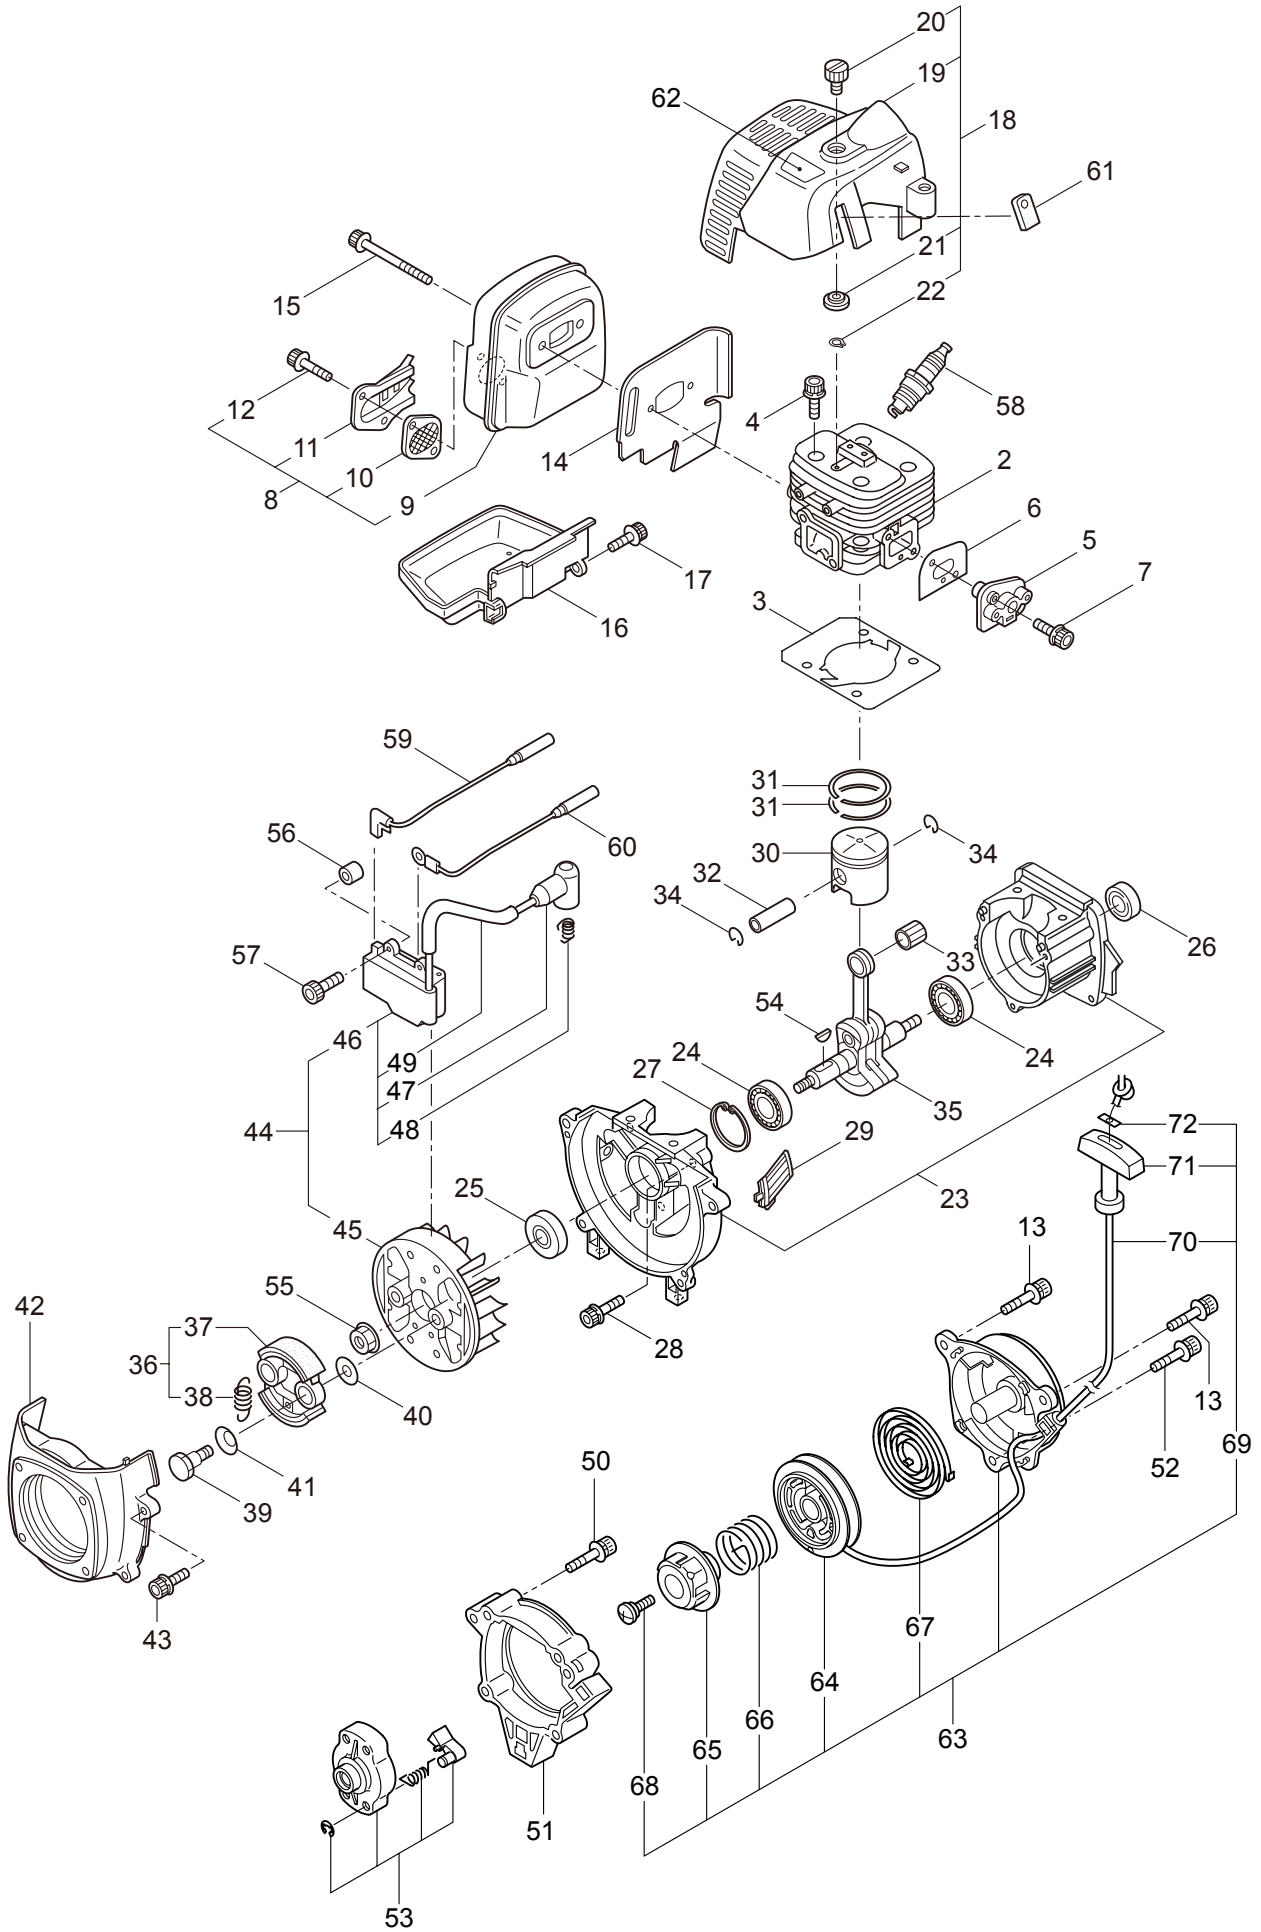

2. MS75E POWER SPRAYER

Ref. No.	Part No.	Part Name	Q'ty	Remarks
2-46	103033	Band	2	150-05-00
2-47	129049	Hose Ass'y	1	Incl.48
2-48	129051	Tube	1	15x19.5x85
2-49	103033	Band	2	150-05-00
2-50	129041	Plug	1	
2-51	021549	O-Ring	1	P5
2-52	129042	Cap	1	
2-53	043972	Hose Band	1	
2-54	129052	Bracket	1	
2-55	129053	Hose Coupling	1	G3/8
2-56	018994	Nut	1	
2-57	103413	Nipple	1	PF1/4
2-58	025604	Nut	1	PF1/4

3. MS75E
REDUCTON GEAR

Ref. No.	Part No.	Part Name	Q'ty	Remarks
3-1	125684	Reduction Gear Ass'y	1	Incl.2-8
3-2	125685	Gear Case	1	
3-3	102680	Bearing	2	#6000ZZ
3-4	112184	Bearing	1	#6000DDU
3-5	125686	Pinion Gear	1	
3-6	103144	Bearing	1	#6004ZZ
3-7	125687	Crankshaft	1	
3-8	127367	Clutch Drum	1	
3-9	126059	Bolt	4	M6x60

4. MS75E
ENGINE

Ref. No.	Part No.	Part Name	Q'ty	Remarks
4-46	281746	Ignition Coil Ass'y	1	Incl.47-49
4-47	269714	Plug Boot	1	
4-48	269715	Connector	1	
4-49	281756	Insulator	1	
4-50	265726	Cap Screw	4	M4x16
4-51	284698	Adapter Ass'y	1	
4-52	282096	Cap Screw	1	M4x16WSW
4-53	283575	Starter Pawl Ass'y	1	
4-54	261076	Woodruff Key	1	3x10
4-55	261417	Nut,Rotor	1	M8
4-56	280381	Spacer	2	
4-57	261256	Cap Screw	2	M4x25
4-58	285982	Spark Plug	1	NGK BPM8Y
4-59	269722	Lead	1	
4-60	268044	Lead	1	
4-61	269189	Grommet	1	
4-62	288622	Label	1	
4-63	283477	Recoil Ass'y	1	Incl.64-72
4-64	283504	Reel	1	
4-65	283505	Cam Plate	1	
4-66	283506	Spring	1	
4-67	280931	Spiral Spring	1	
4-68	267213	Screw	1	
4-69	283578	Stater Rope Ass'y	1	Incl.70-72
4-70	283579	Stater Rope	1	
4-71	261725	Starter Grip	1	
4-72	283511	Rope Stopper	1	