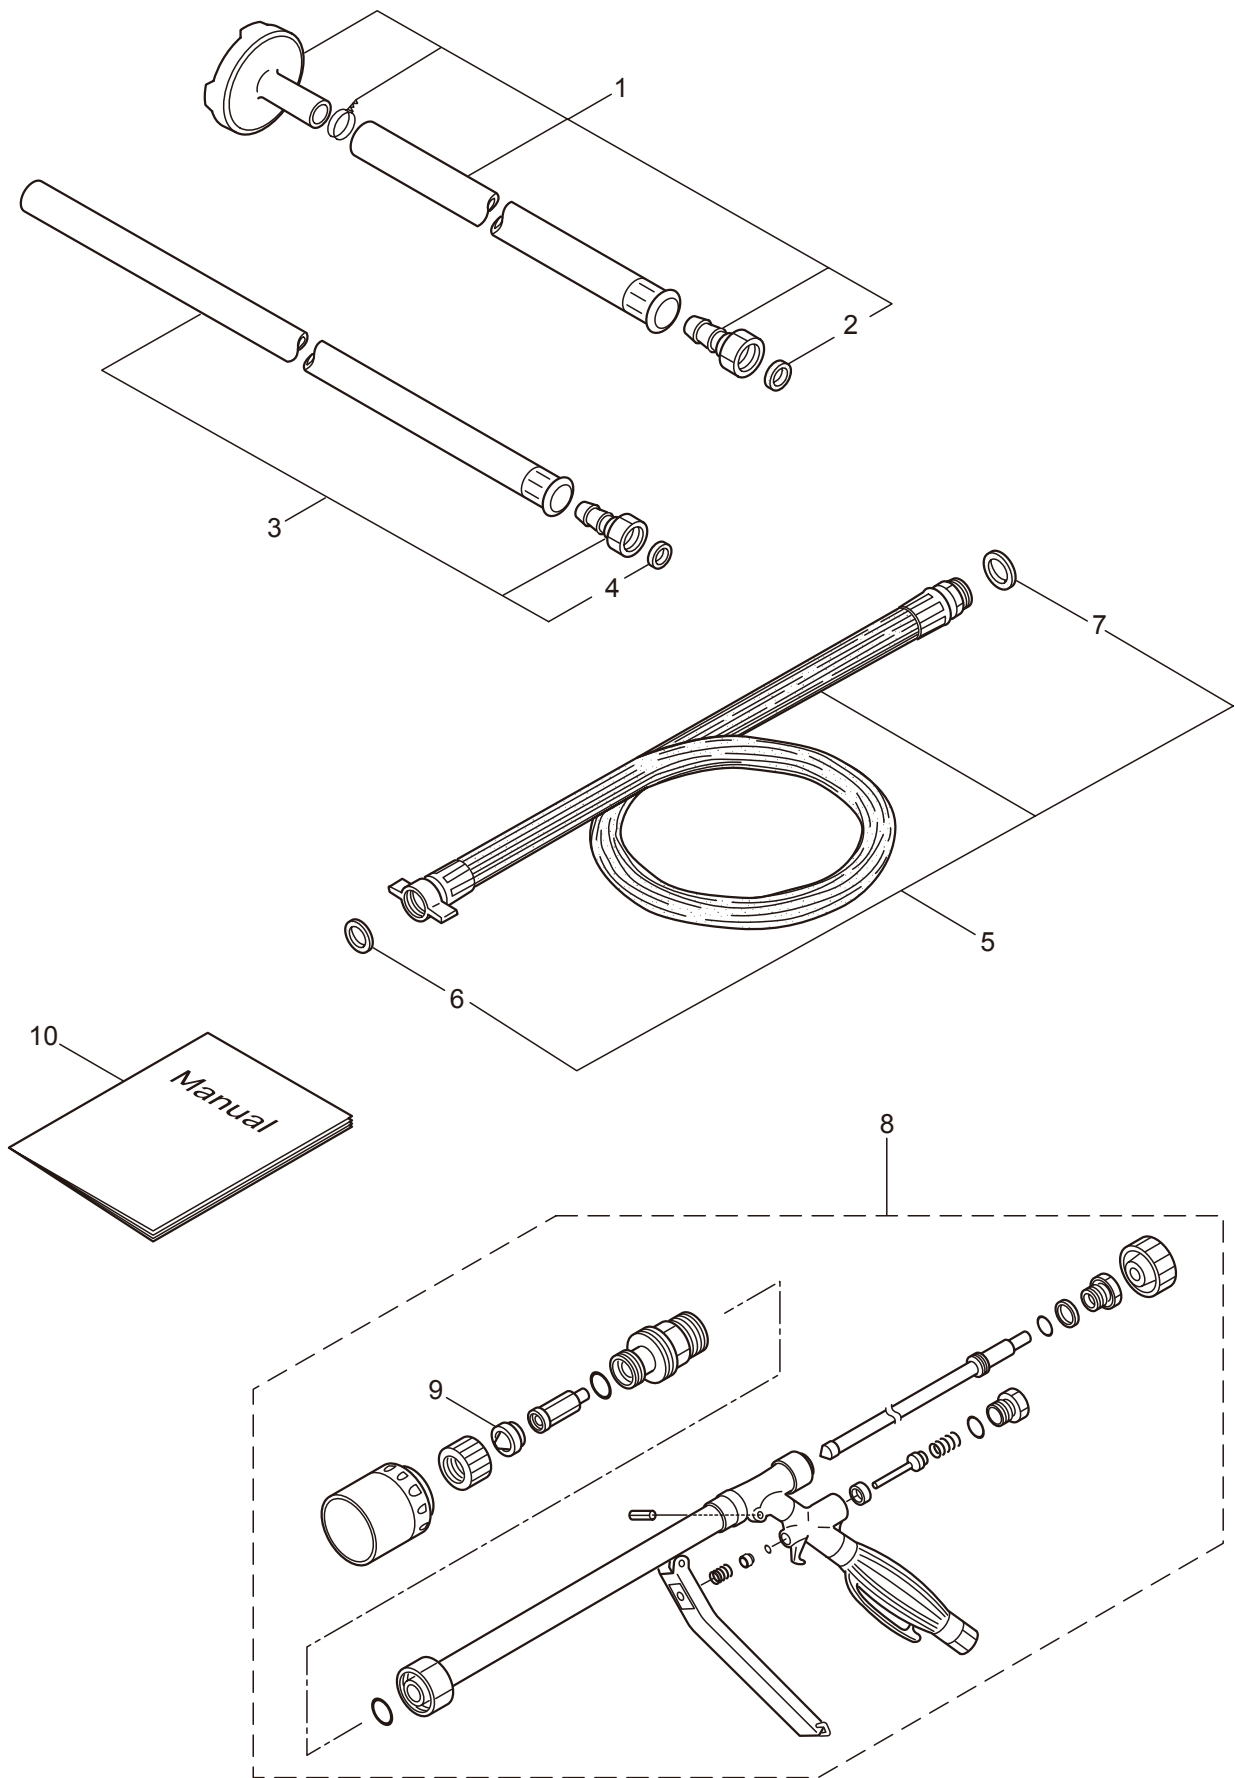

6. MS75E
ACCESSORIES

Ref. No.	Part No.	Part Name	Q'ty	Remarks
6-1	103790	Suction Hose Ass'y	1	Incl.2 10x15x2500L
6-2	023330	Packing	1	9.5x15xt1.5
6-3	103792	Spill Hose Ass'y	1	Incl.4 8x13x2500L
6-4	023329	Packing	1	6.5x11.5xt1.5
6-5	025626	Hose Ass'y	1	Incl.6,7 7.5x20M
6-6	023329	Packing	1	6.5x11.5xt1.5
6-7	023320	Packing	1	11.5x16xt1.5
6-8	120403	Nozzle Ass'y	1	Incl.9 Universal Nozzle 20A
6-9	120404	Orifice Disk	1	NN-20-16
6-10	130922	Instruction Manual	1	MS75E