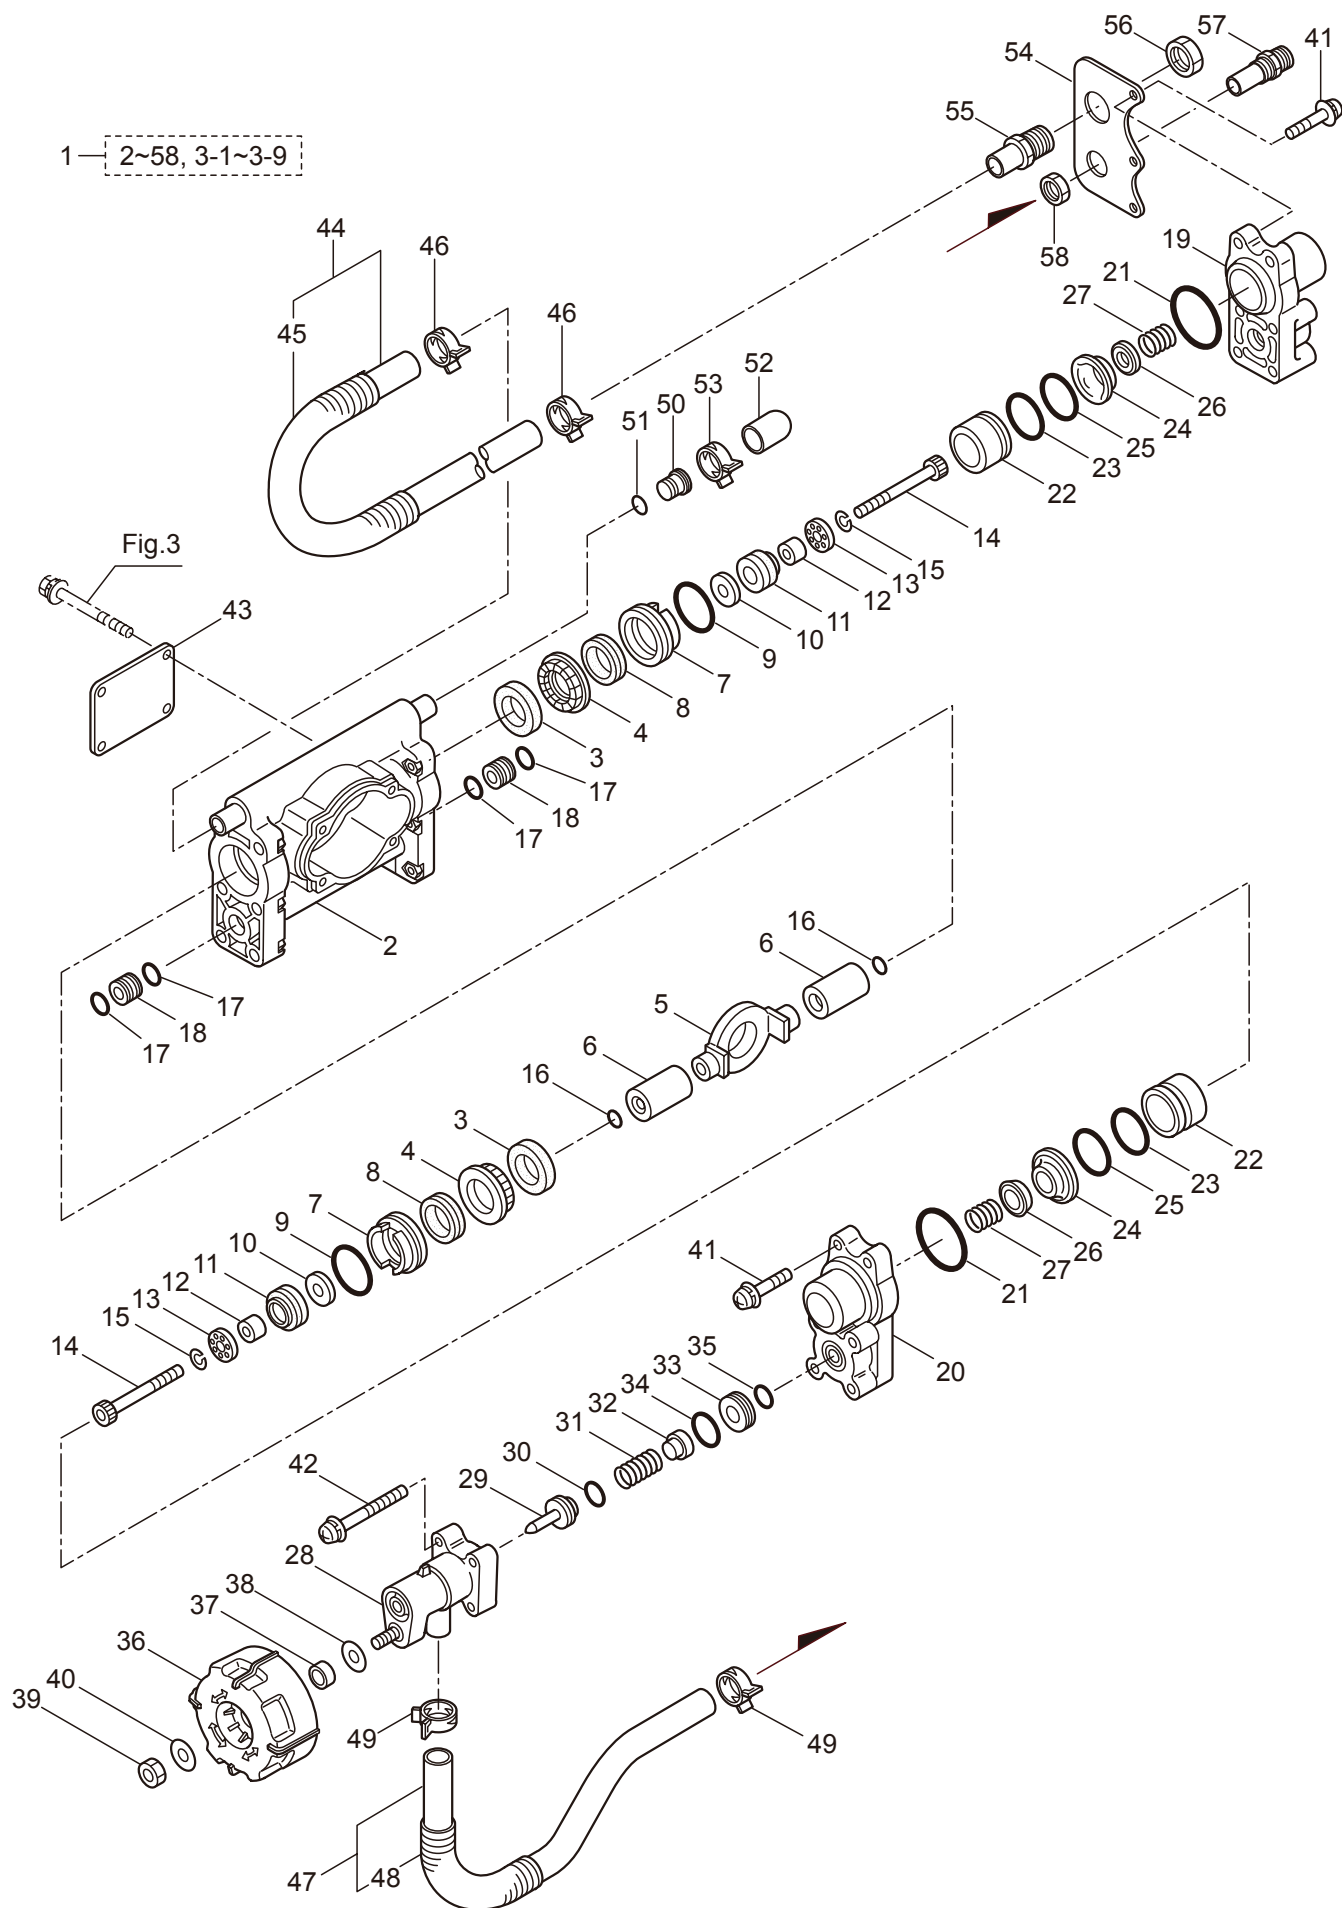

2. MS75E POWER SPRAYER

Ref. No.	Part No.	Part Name	Q'ty	Remarks
2-1	129046	Pump Ass'y	1	Incl.2~58,3-1~3-9
2-2	125673	Crankcase Ass'y	1	
2-3	102683	Oil Seal	2	G16244
2-4	106190	Collar	2	
2-5	121179	Connecting Rod	1	
2-6	125680	Sleeve	2	16x33
2-7	102358	Seal Retainer	2	
2-8	112252	Packing	2	
2-9	013977	O-Ring	2	S26
2-10	043426	Suction Valve Seat	2	5x17x2.8
2-11	100441	Piston Packing	2	20.5
2-12	023357	Suction Valve Collar	2	5x8x10L
2-13	022023	Suction Valve Stopper	2	5x16x3
2-14	125681	Bolt	2	M5x50x22
2-15	015848	Spring Washer	2	M5
2-16	021549	O-Ring	2	P5
2-17	014175	O-Ring	4	P9
2-18	100554	Spacer Pipe	2	6x12x10
2-19	103128	Cylinder Head (A)	1	
2-20	102634	Cylinder Head (B)	1	
2-21	013983	O-Ring	2	S31.5
2-22	125682	Cylinder Pipe	2	20x26x22
2-23	023172	O-Ring	2	P22
2-24	125683	Valve Seat	2	
2-25	103575	O-Ring	2	23x1.5
2-26	043723	Discharge Valve	2	
2-27	043360	Discharge Valve Spring	2	
2-28	103132	Spring Case	1	
2-29	103758	Spring Retainer	1	
2-30	011682	O-Ring	1	P10
2-31	103759	Compression Coil Spring	1	
2-32	103747	Discharge Valve	1	
2-33	103746	Valve Seat	1	
2-34	011346	O-Ring	1	P14
2-35	011343	O-Ring	1	P10A
2-36	110780	Cam Handle	1	
2-37	127225	Collar	1	8x10x5.3
2-38	127217	Washer	5	8.5x14xT0.5
2-39	126521	Nut	1	M8
2-40	127216	Washer	1	M8]
2-41	121956	Screw	8	M5x32
2-42	816036	Screw	4	M5x60
2-43	125801	Plate	1	
2-44	129047	Hose Ass'y	1	Incl.45
2-45	118337	Tube	1	15x19.5x180L