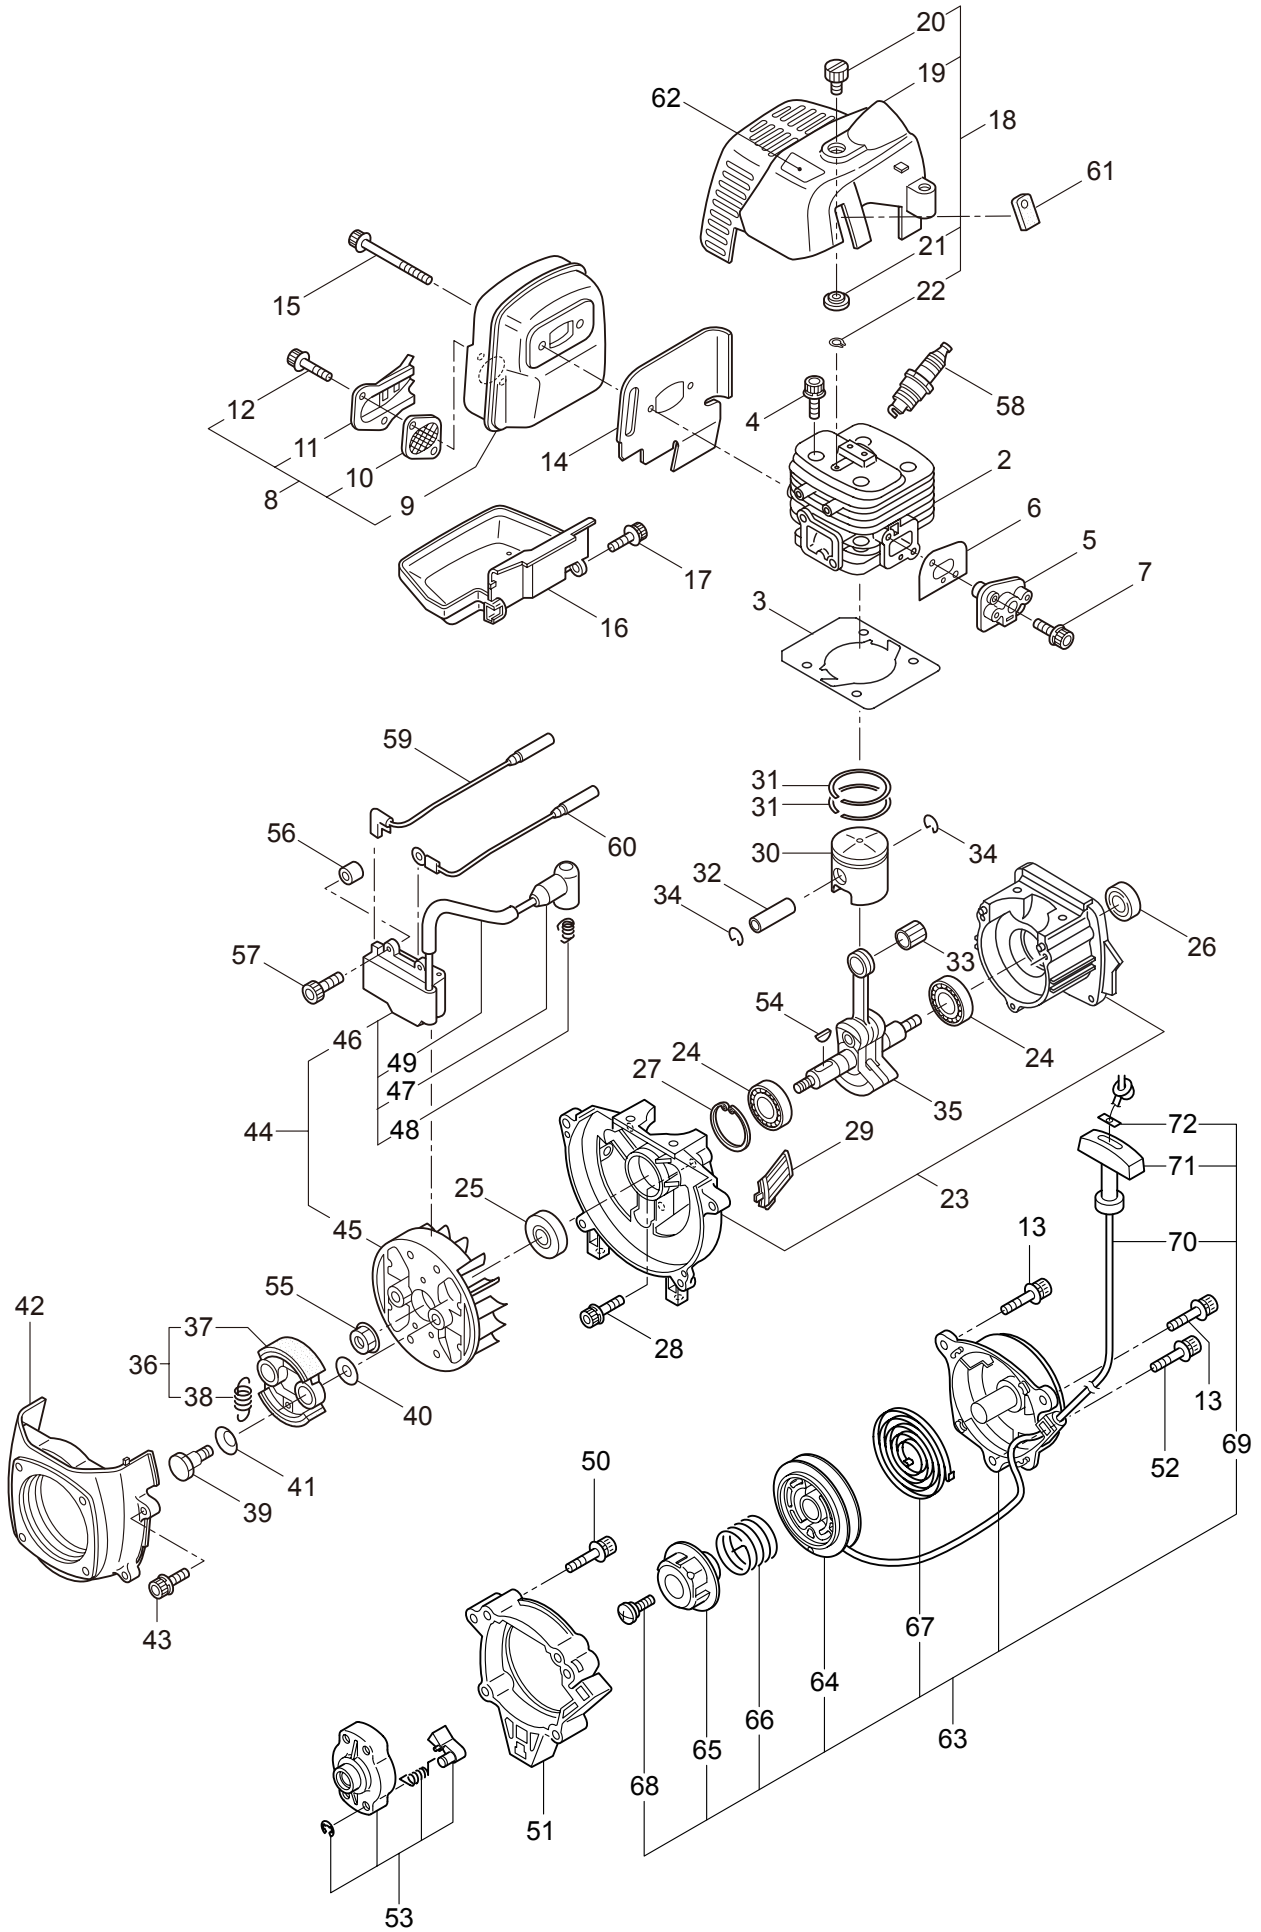

4. MS75E ENGINE

Ref. No.	Part No.	Part Name	Q'ty	Remarks
4-1	858757	Engine	1	CE300P/04
4-2	286791	Cylinder	1	
4-3	286846	Gasket	1	
4-4	261250	Cap Screw	4	M5x20
4-5	269144	Insulator	1	New gasket required
4-6	267049	Gasket	1	
4-7	265924	Cap Screw	2	M5x25
4-8	283007	Muffler Ass'y	1	Incl.9-12
4-9	283003	Muffler Comp.	1	
4-10	267056	Spark Arrester	1	
4-11	268171	Muffler Tail	1	
4-12	265107	Cap Screw	2	M4x10
4-13	283391	Cap Screw	2	M4x20
4-14	281440	Gasket	1	
4-15	266402	Cap Screw	2	M5x55
4-16	281435	Under Cover	1	
4-17	267191	Cap Screw	1	M5x16
4-18	281742	Top Cover Ass'y	1	Incl.19-22
4-19	281434	Top Cover	1	
4-20	261018	Knob	1	
4-21	261020	Spacer	1	
4-22	261734	Snap Ring	1	#5
4-23	286851	Crankcase	1	
4-24	280488	Bearing	2	PPL 6001
4-25	261492	Oil Seal	1	ISCD12287
4-26	261386	Oil Seal	1	ISCD12227
4-27	055185	Snap Ring	1	#28
4-28	261612	Cap Screw	3	M5x30
4-29	281442	Screen	1	
4-30	268782	Piston	1	
4-31	265067	Piston Ring	2	(2)Required
4-32	265068	Piston Pin	1	
4-33	265225	Bearing,Needle	1	
4-34	261393	Clip,Piston Pin	2	
4-35	265141	Crankshaft/Conn.Rod Ass'y	1	
4-36	264887	Clutch Ass'y	1	Incl.37,38
4-37	264888	Clutch Shoe	2	(2)required
4-38	264889	Spring,Clutch	1	
4-39	264505	Bolt	2	
4-40	261189	Washer	2	6x16.5x1.2
4-41	261777	Wave Washer	2	
4-42	281433	Fan Cover	1	
4-43	261250	Cap Screw	4	M5x20
4-44	286848	Magneto Ass'y	1	Incl.45-49
4-45	286849	Rotor/Fan	1