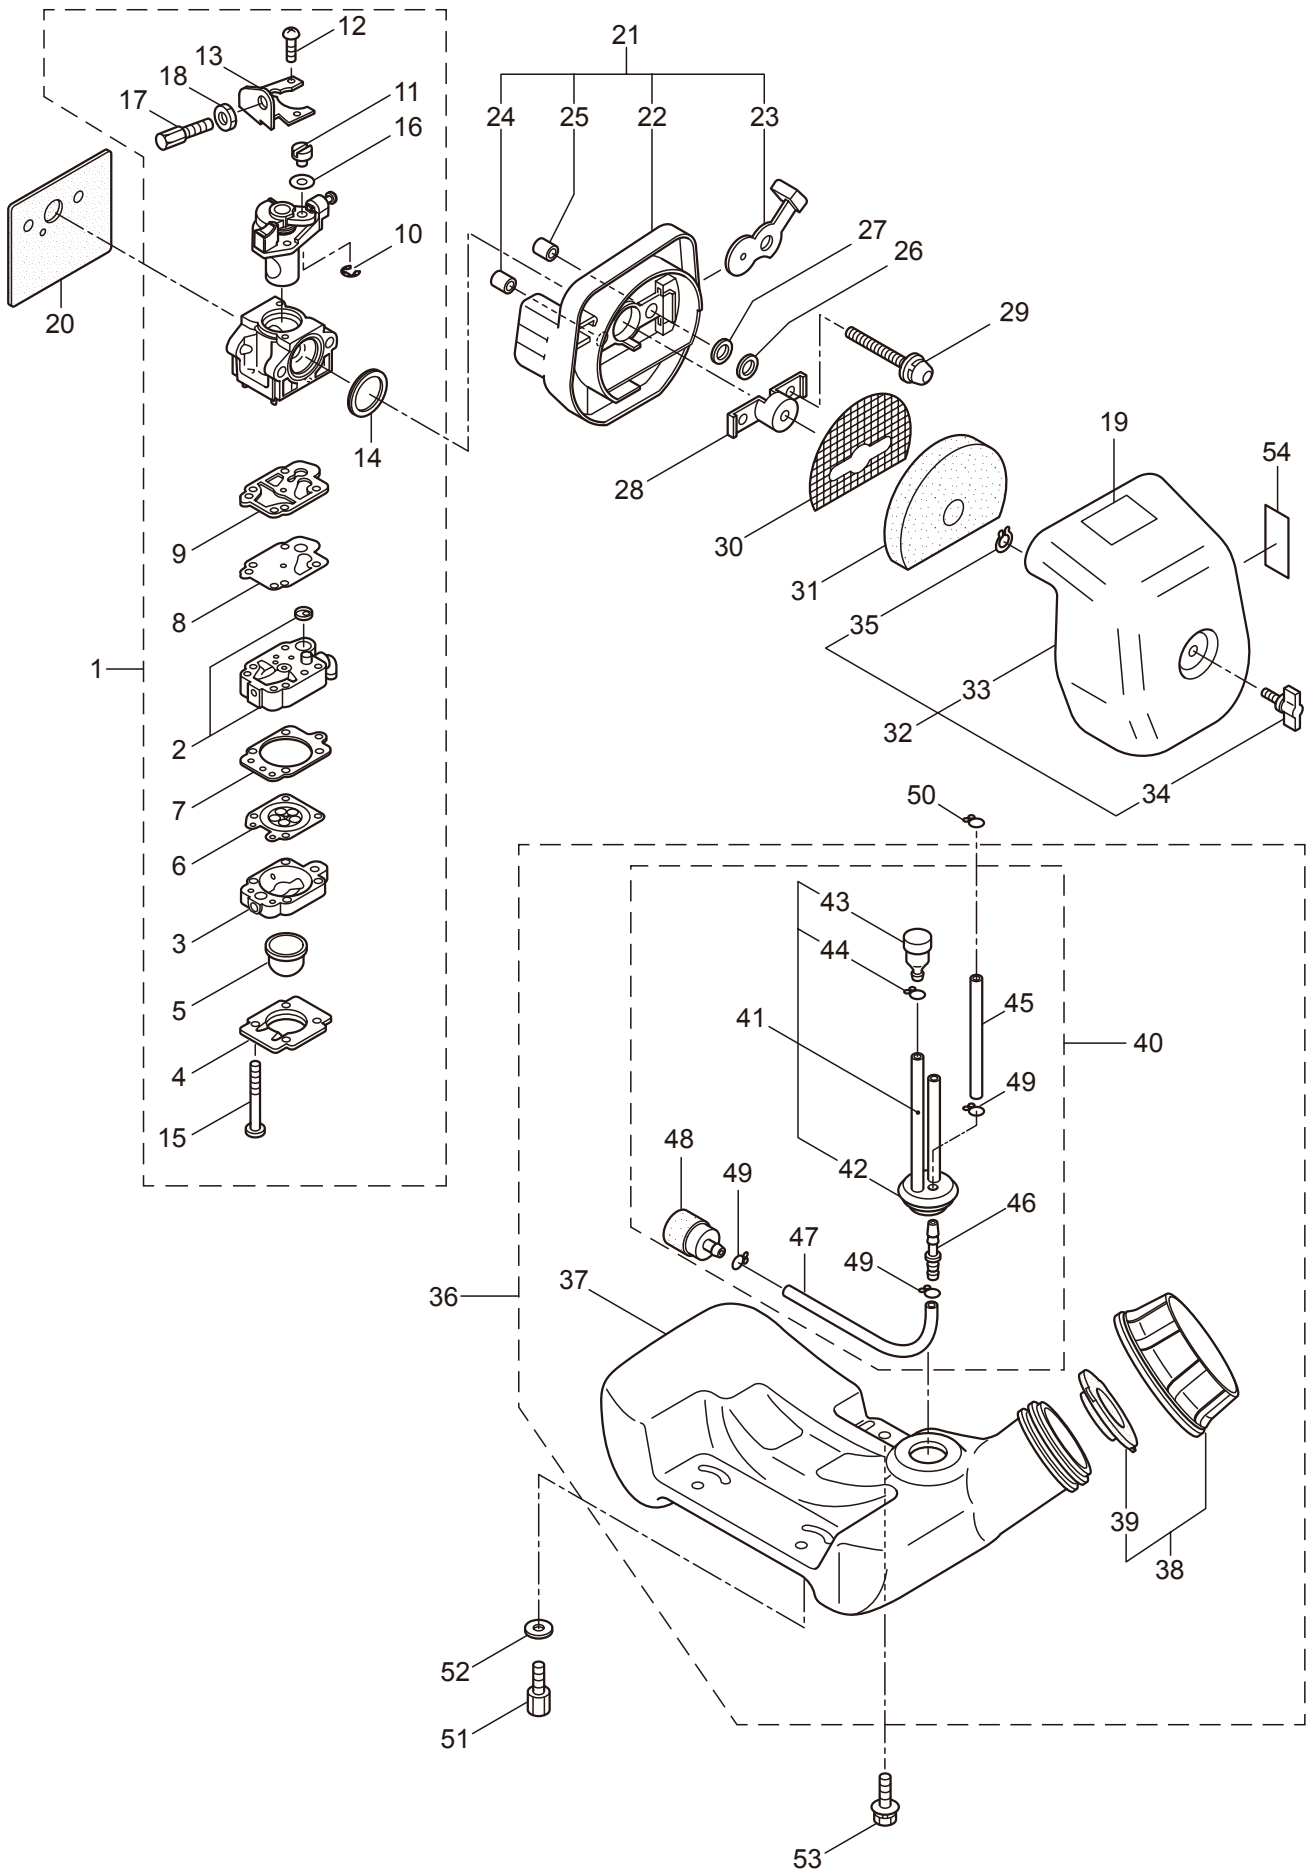

5. MS75E
CARBURETOR, FUEL TANK

Ref. No.	Part No.	Part Name	Q'ty	Remarks
5-46	288921	Joint	1	
5-47	289033	Pipe	1	3x5x100L
5-48	264653	Filter Ass'y	1	
5-49	261117	Clip	3	
5-50	261117	Clip	1	
5-51	285065	Screw	2	M5
5-52	283688	Washer	2	5.5x12x1.6
5-53	284695	Screw	1	M5x18
5-54	261352	Label	1	Choke