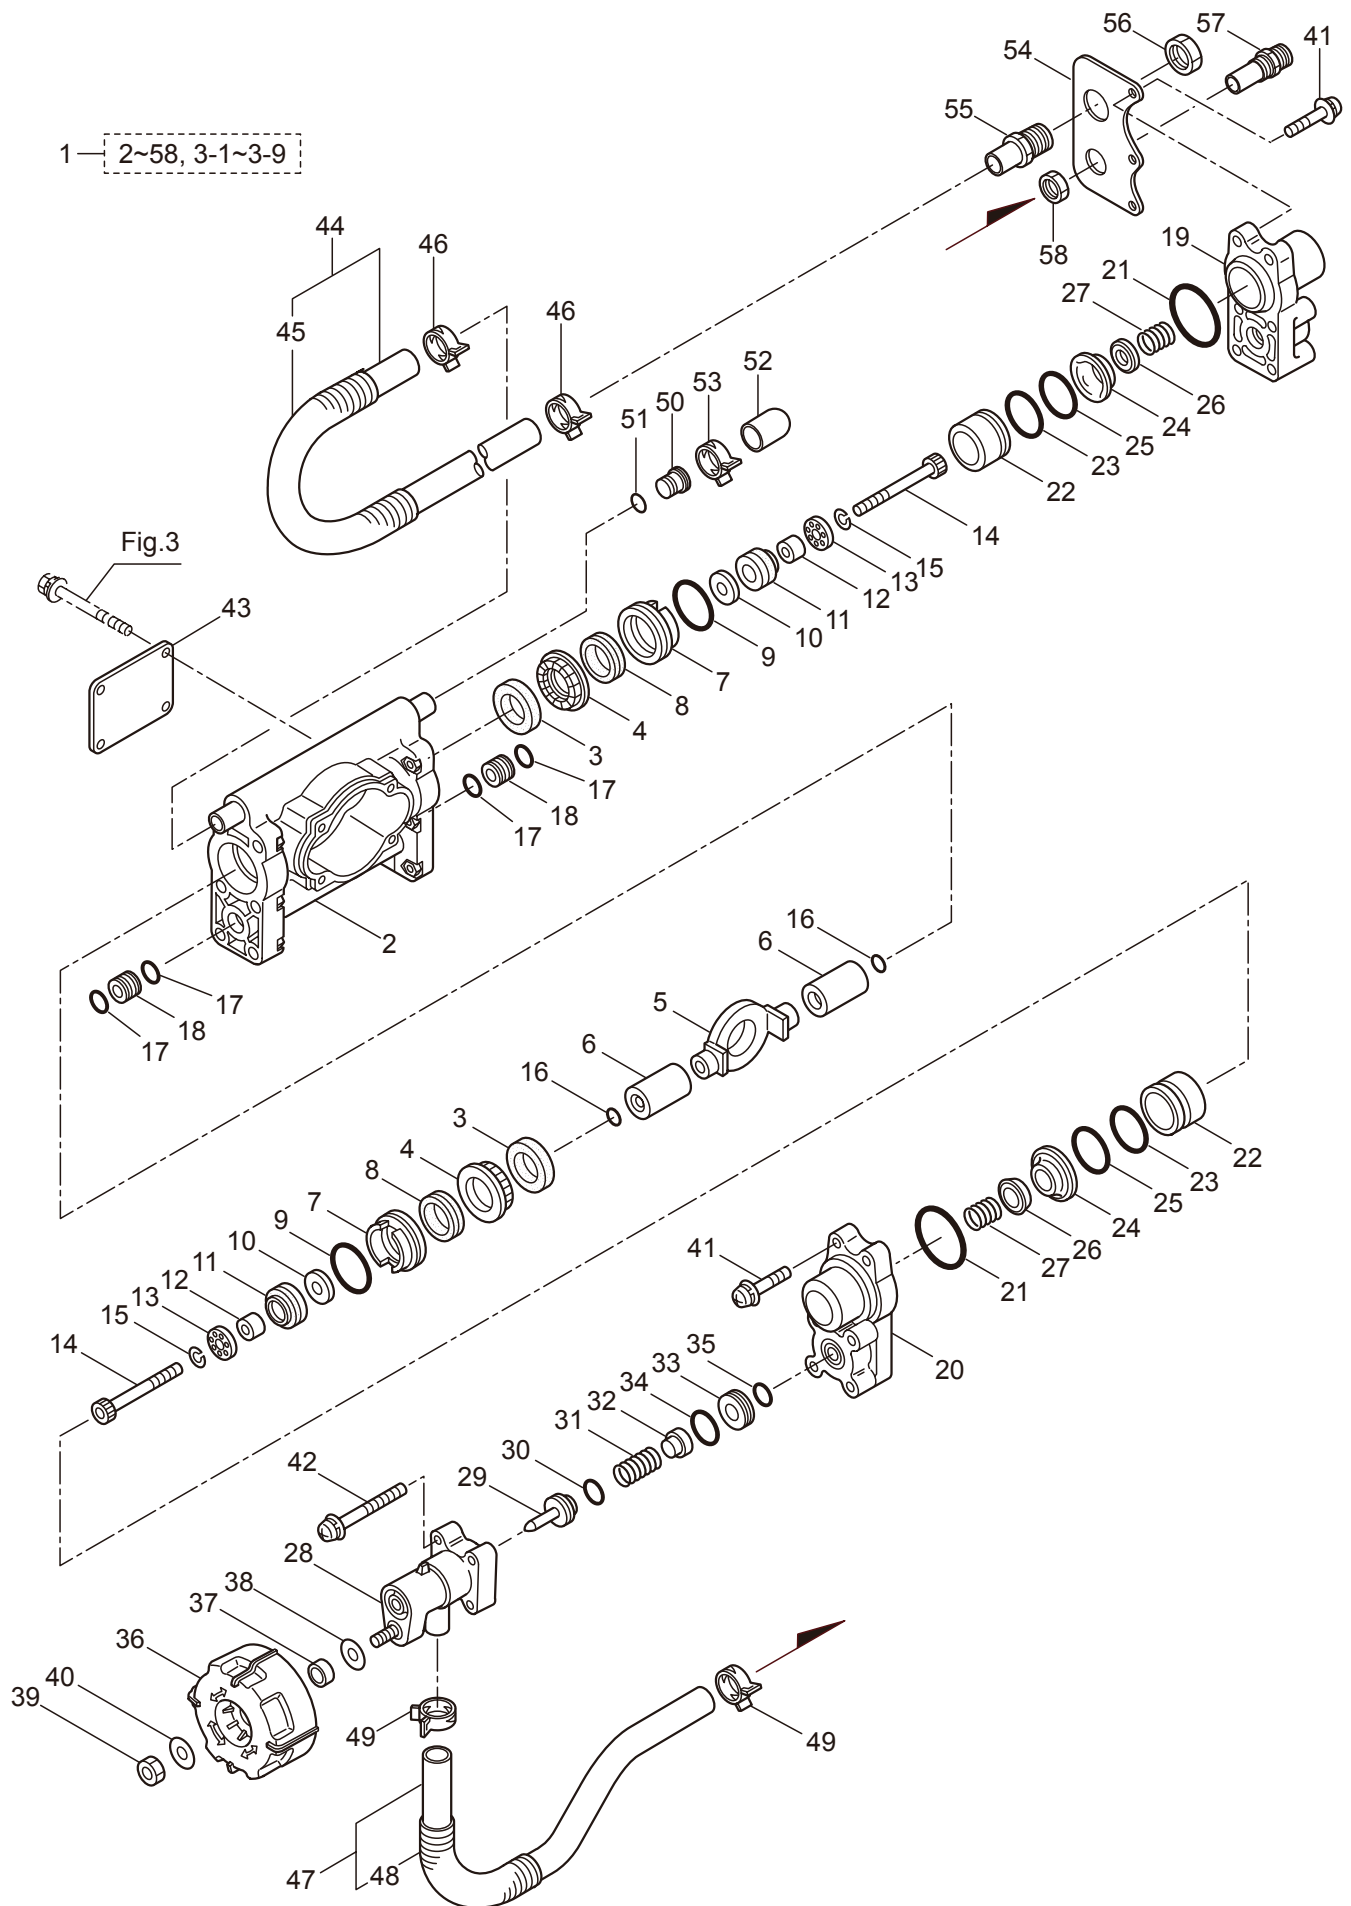

2012. 02.

P/N 523313

1. MS75E
MAIN BODY

Ref. No.	Part No.	Part Name	Q'ty	Remarks
1-1	353027	MS75E	1	
1-2	858757	Engine	1	CE300P/04
1-3	182114	Buffer	2	
1-4	125803	Stay	1	
1-5	126756	Nut	1	M6
1-6	114185	Spacer	1	6.5x33xt3
1-7	101877	Buffer	1	
1-8	126756	Nut	3	M6
1-9	126178	Bolt	4	M5x15
1-10	104343	Band	1	
1-11	129054	Frame	1	
1-12	100559	Buffer	4	
1-13	019056	Washer	4	6.5x18xt1
1-14	082117	Bolt	4	M6x40x18
1-15	127230	Nut	4	M6
1-16	115148	Throttle Lever	1	
1-17	127226	Nut	1	M5
1-18	129082	Nut	1	M6
1-19	126572	Washer	1	M6
1-20	129059	Bolt	1	M6x15
1-21	114895	Stop Button	1	
1-22	114896	Ground Wire	1	
1-23	114901	Vinyl Hose	1	8x9x220L
1-24	146127	Clamp	1	
1-25	130921	Label	1	MS75E
1-26	266959	Label	1	Caution
1-27	284685	Cable Comp.	1	

2. MS75E POWER SPRAYER

Ref. No.	Part No.	Part Name	Q'ty	Remarks
2-46	103033	Band	2	150-05-00
2-47	129049	Hose Ass'y	1	Incl.48
2-48	129051	Tube	1	15x19.5x85
2-49	103033	Band	2	150-05-00
2-50	129041	Plug	1	
2-51	021549	O-Ring	1	P5
2-52	129042	Cap	1	
2-53	043972	Hose Band	1	
2-54	129052	Bracket	1	
2-55	129053	Hose Coupling	1	G3/8
2-56	018994	Nut	1	
2-57	103413	Nipple	1	PF1/4
2-58	025604	Nut	1	PF1/4