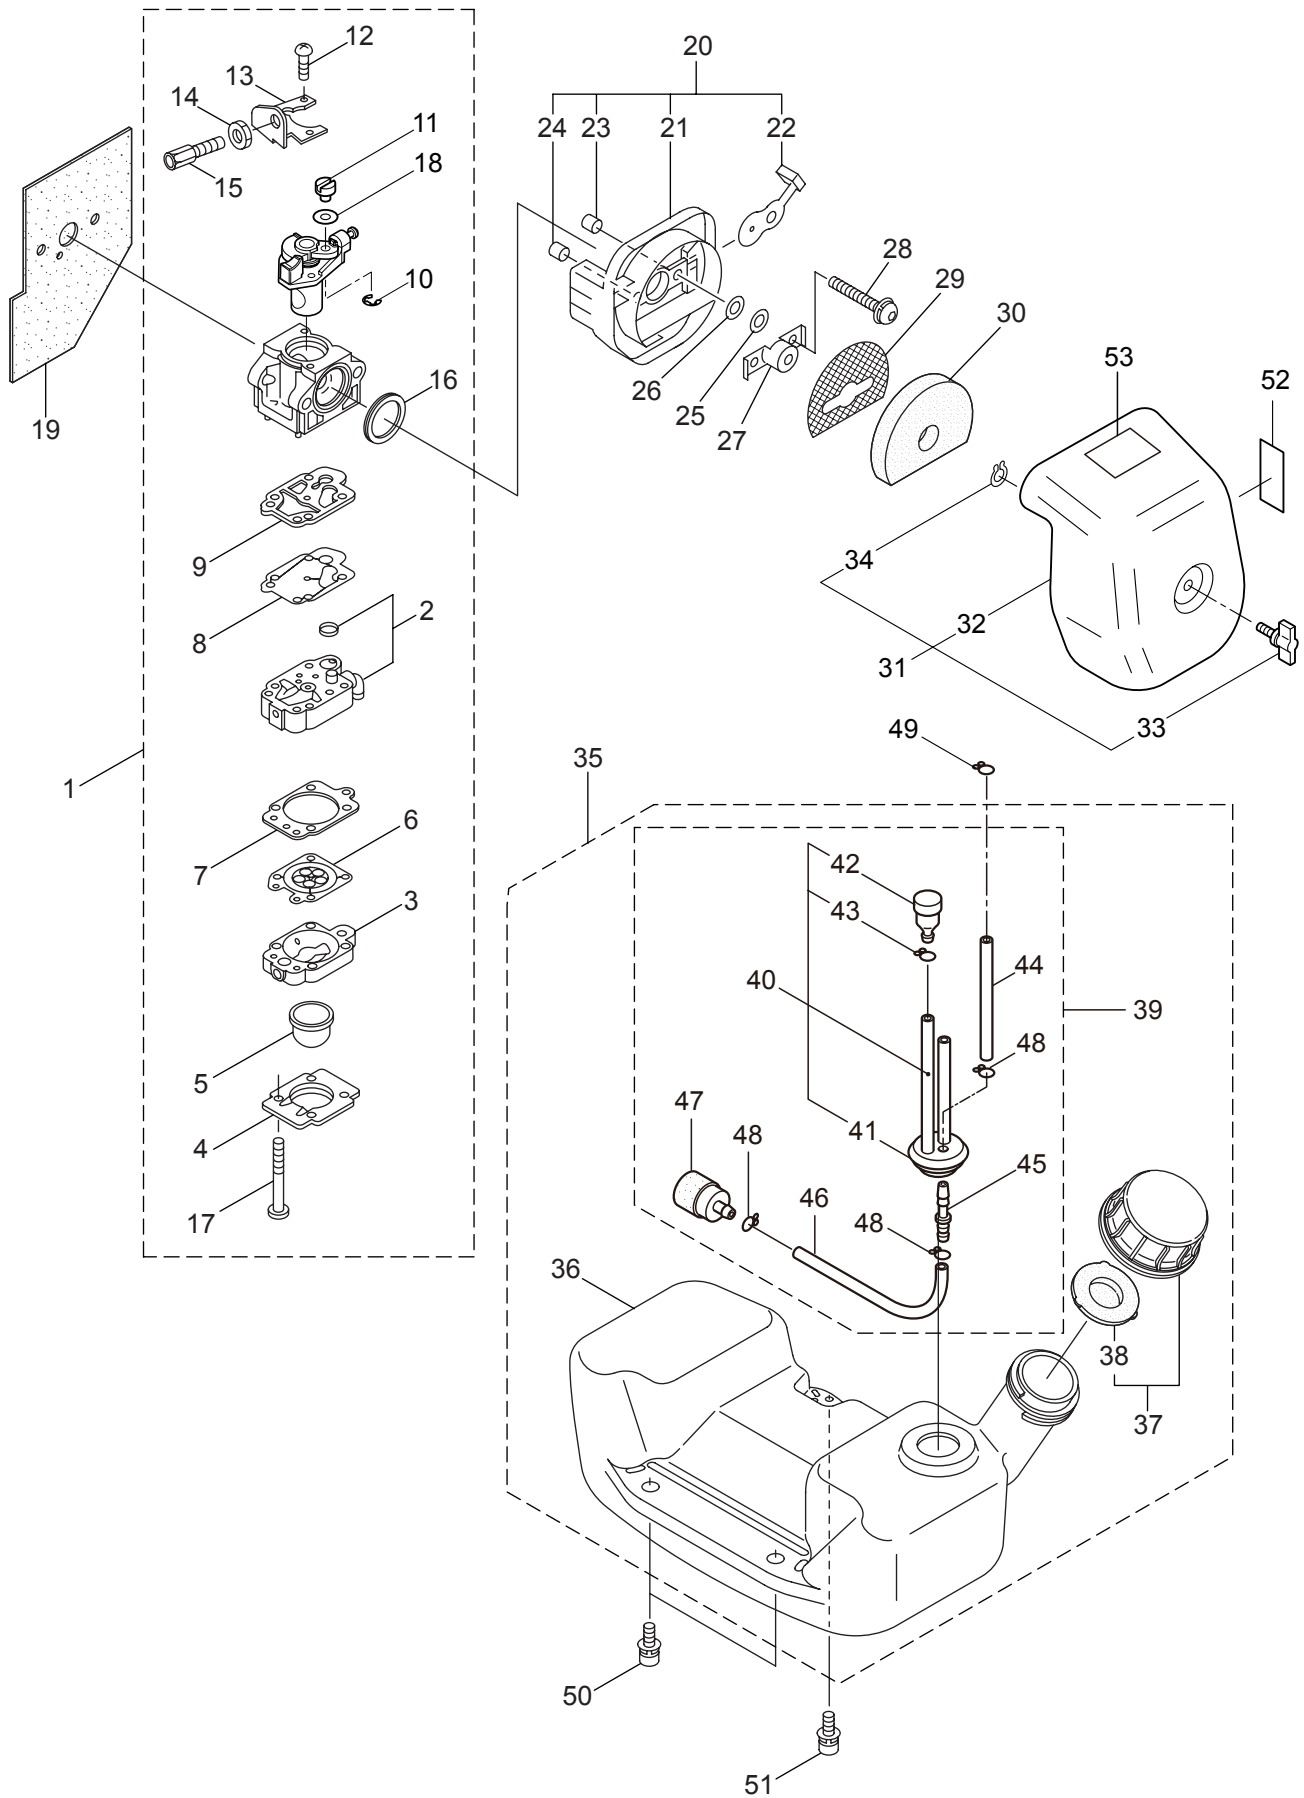

3. BL32-1
ENGINE (Carburetor, Fuel Tank)

Ref. No.	Part No.	Part Name	Q'ty	Remarks
3-1	282528	Carburetor Ass'y	1	Incl.2-18 New gasket required
3-2	264155	Pump Body	1	
3-3	262991	Purge Body	1	
3-4	262992	Cover Plate	1	
3-5	261874	Primer Bulb	1	
3-6	283905	Diaphragm, Meterring	1	
3-7	262993	Gasket	1	
3-8	262994	Diaphragm,Fuel Pump	1	
3-9	282576	Gasket	1	
3-10	261876	E-Ring	1	
3-11	261658	Swivel	1	
3-12	261875	Screw	2	
3-13	264677	Bracket	1	
3-14	261878	Nut	1	
3-15	261877	Adapter	1	
3-16	261657	Packing	1	
3-17	262996	Screw	4	
3-18	264678	Washer	1	
3-19	282578	Gasket	1	
3-20	268055	Air Filter Case Ass'y	1	Incl.21-24
3-21	268056	Air Filter Case	1	
3-22	268057	Valve	1	
3-23	268412	Sleeve	1	5.5x7.1x6.6L
3-24	268157	Sleeve	1	5.5x7.1x6L
3-25	263345	Packing	1	7.2x11xt1.3
3-26	263942	Washer	1	7.2x12xt0.15
3-27	263815	Stay	1	
3-28	264016	Cap Screw	2	M5x60
3-29	265026	Screen	1	
3-30	281861	Element	1	
3-31	268058	Air Filter Cover Ass'y	1	Incl.32-34
3-32	268059	Air Filter Cover	1	
3-33	281438	Knob	1	
3-34	261734	Snap Ring	1	#5
3-35	289038	Fuel Tank Ass'y	1	Incl.36-48
3-36	283891	Fuel Tank	1	
3-37	289043	Fuel Tank Cap Ass'y	1	Incl.38
3-38	287058	Gasket	1	
3-39	289035	Fuel Pipe Pick-up Ass'y	1	Incl.40-48
3-40	289036	Fuel Pipe Ass'y	1	Incl.41-43
3-41	268065	Grommet	1	
3-42	261590	Breather	1	
3-43	261117	Clip	1	
3-44	289028	Pipe A	1	3x5x53L
3-45	288921	Joint	1