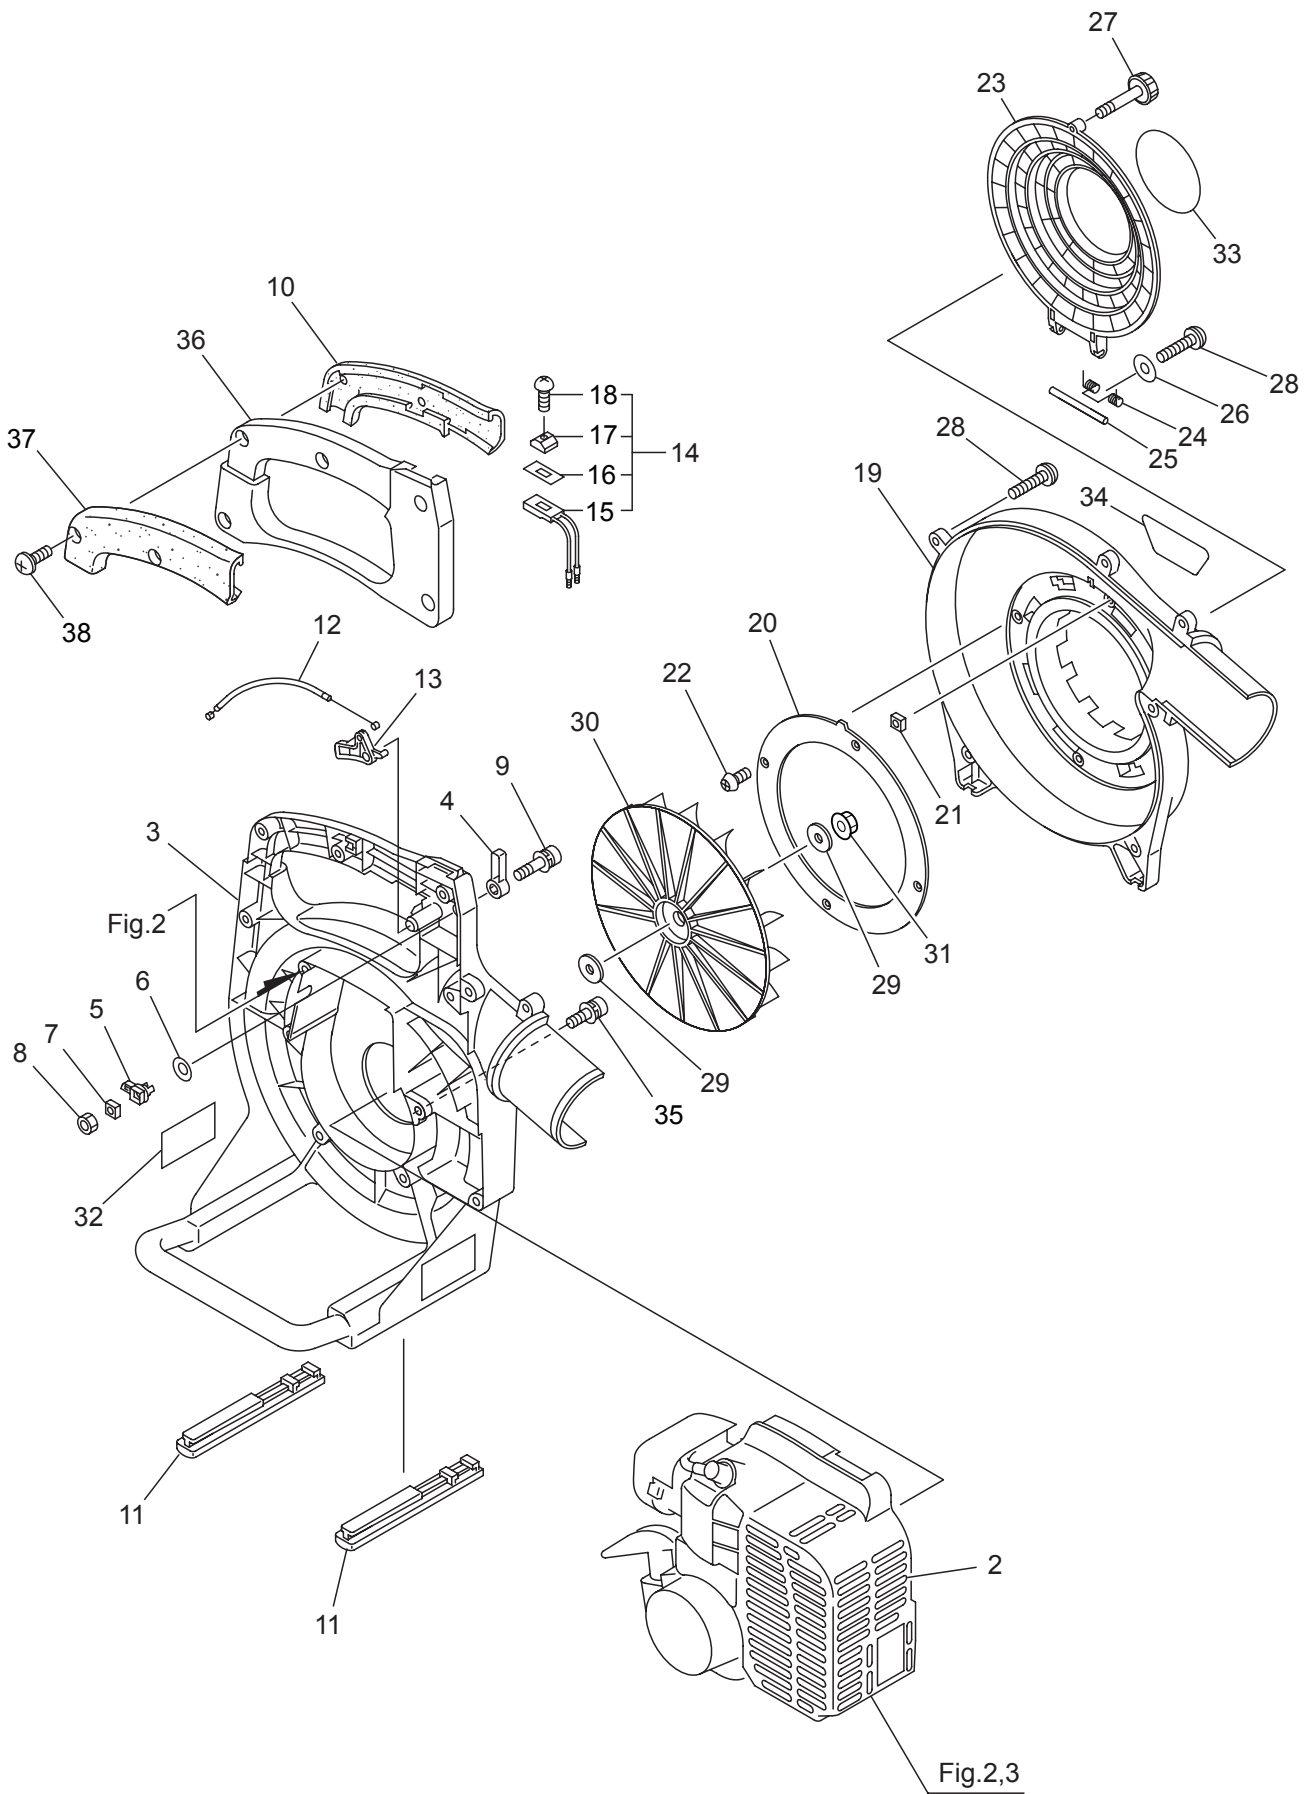

Is Your Product Registered?

Contact your Dealer to verify.

Warranties are based on Registrations and reduced to 1 year without
Registration.

PARTS LIST

BL32-1

CONTENTS

1. MAIN BODY	1 ~ 2
2. ENGINE (Cylinder, Crankcase)	3 ~ 6
3. ENGINE (Carburetor, Fuel Tank)	7 ~ 10
4. ACCESSORIES	11 ~ 12

2012. 12.

P/N 523531

1. BL32-1
MAIN BODY

Ref. No.	Part No.	Part Name	Q'ty	Remarks
1-1	395833	BL32-1(MUS)	1	
1-2	859168	Engine	1	CE300/74
1-3	281535	Fan Case	1	
1-4	281586	Stopper (A)	1	
1-5	281867	Stopper (B)	1	
1-6	282862	Washer	1	
1-7	269423	Nut	1	
1-8	126993	Nut	1	M5
1-9	261246	Cap Screw	1	M5x25
1-10	281880	Grip (B)	1	
1-11	281865	Stand	2	
1-12	281862	Cable Comp.	1	
1-13	281585	Lever	1	
1-14	282170	Switch Ass'y	1	Incl.15-18
1-15	281863	Switch	1	
1-16	282028	Label	1	
1-17	282171	Knob	1	
1-18	282172	Screw	1	
1-19	281536	Fan Cover	1	
1-20	281869	Plate	1	
1-21	280008	Nut	1	M4
1-22	282060	Tapping Screw	4	4x10
1-23	281563	Cover	1	
1-24	281870	Spring	1	
1-25	281878	Rod	1	
1-26	263743	Washer	1	5.7x15.8xt2
1-27	282149	Knob	1	
1-28	281989	Tapping Screw	7	5x20
1-29	281873	Washer	2	8.5x26xt2.9
1-30	281874	Fan	1	
1-31	283041	Nut	1	M8
1-32	282549	Label	1	
1-33	289968	Label	1	BL32-1
1-34	288307	Label	1	BL32
1-35	261250	Cap Screw	4	M5x20
1-36	281538	Handle	1	
1-37	281879	Grip (A)	1	
1-38	281989	Tapping Screw	5	5x20

2. BL32-1
ENGINE (Cylinder, Crankcase)

Ref. No.	Part No.	Part Name	Q'ty	Remarks
2-46	283502	Starter Ass'y	1	Incl.47-54
2-47	283504	Reel	1	
2-48	283505	Cam Plate	1	
2-49	283506	Spring	1	
2-50	283507	Spiral Spring	1	
2-51	267213	Screw	1	
2-52	283509	Starter Rope	1	
2-53	283510	Starter Grip	1	
2-54	283511	Rope Stopper	1	
2-55	280934	Starter Pawl Ass'y	1	
2-56	265724	Cap Screw	2	M4x25
2-57	288303	Label	1	BL32