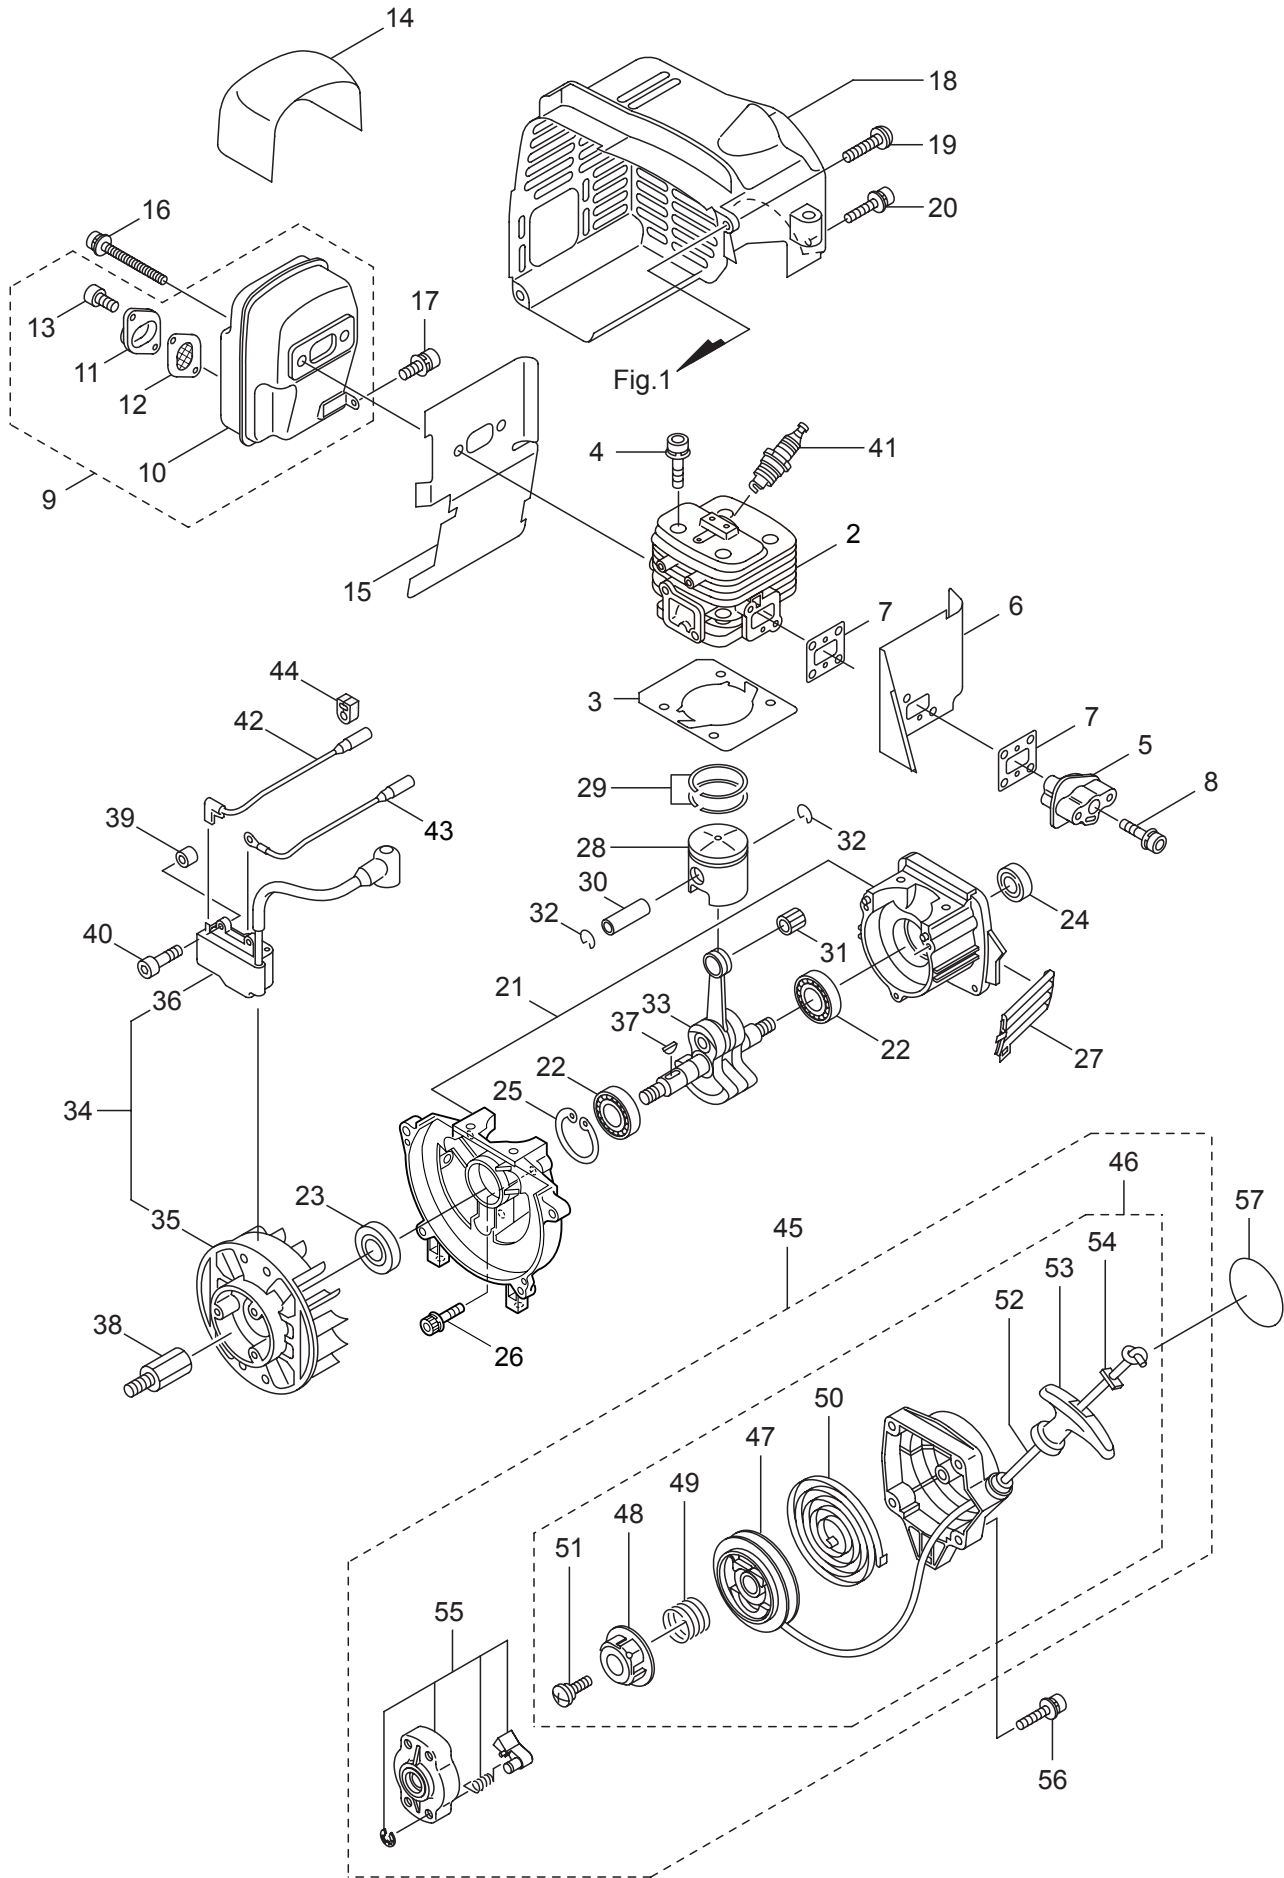

2. BL32-1
ENGINE (Cylinder, Crankcase)

Ref. No.	Part No.	Part Name	Q'ty	Remarks
2-1	859168	Engine	1	CE300/74
2-2	286791	Cylinder	1	
2-3	286846	Gasket	1	
2-4	261250	Cap Screw	4	M5x20
2-5	282579	Insulator	1	
2-6	281590	Air Duct	1	
2-7	261171	Gasket	2	
2-8	265924	Cap Screw	2	M5x25
2-9	282585	Muffler Ass'y	1	Incl.10-13
2-10	282586	Muffler Comp.	1	
2-11	281860	Tail	1	
2-12	267056	Spark Arrester	1	
2-13	265107	Cap Screw	2	M4x10
2-14	268461	Holder	1	
2-15	281589	Gasket	1	
2-16	266713	Cap Screw	2	M5x60
2-17	261607	Cap Screw	1	M5x16
2-18	281537	Top Cover	1	
2-19	281989	Tapping Screw	2	5x20
2-20	265724	Cap Screw	2	M4x25
2-21	286851	Crankcase	1	
2-22	280488	Bearing	2	PPL 6001
2-23	261492	Oil Seal	1	ISCD12287
2-24	261386	Oil Seal	1	ISCD12227
2-25	055185	Snap Ring	1	#28
2-26	261612	Cap Screw	3	M5x30
2-27	281442	Screen	1	
2-28	268782	Piston	1	
2-29	265067	Piston Ring	2	(2)Required
2-30	265068	Piston Pin	1	
2-31	265225	Bearing,Needle	1	
2-32	261393	Clip,Piston Pin	2	
2-33	265141	Crankshaft/Conn.Rod Ass'y	1	
2-34	287004	Magneto Ass'y	1	Incl.35,36
2-35	286889	Rotor/Fan	1	
2-36	282010	Ignition Coil Ass'y	1	
2-37	261076	Woodruff Key	1	3x10
2-38	281872	Shaft	1	
2-39	280381	Spacer	2	
2-40	261256	Cap Screw	2	M4x25
2-41	285982	Spark Plug	1	NGK BPM8Y
2-42	281864	Lead	1	
2-43	282087	Lead	1	
2-44	281172	Grommet	1	
2-45	283039	Recoil Starter Ass'y	1	Incl.46-55