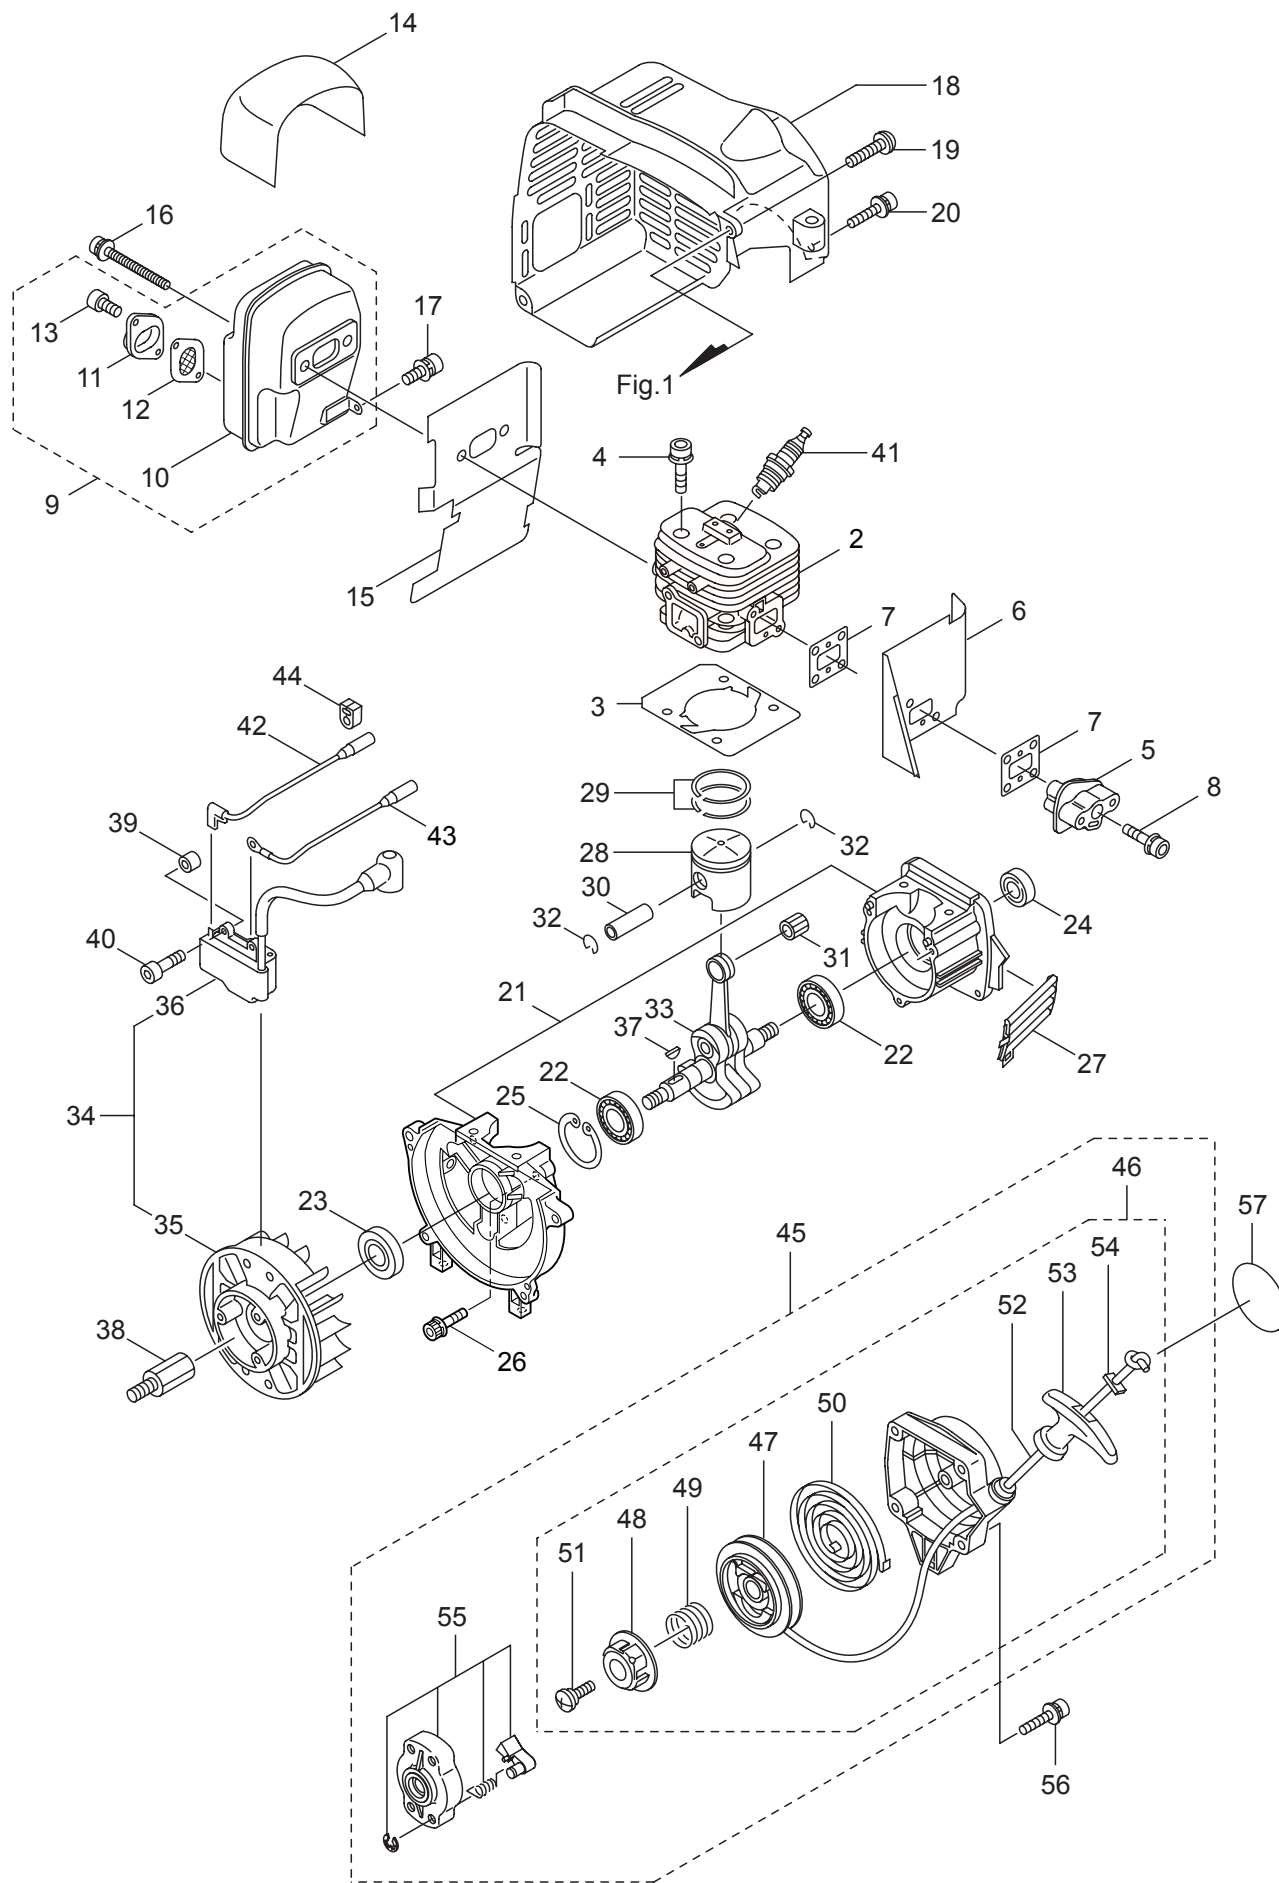

2012. 12.

P/N 523531

1. BL32-1
MAIN BODY

Ref. No.	Part No.	Part Name	Q'ty	Remarks
1-1	395833	BL32-1(MUS)	1	
1-2	859168	Engine	1	CE300/74
1-3	281535	Fan Case	1	
1-4	281586	Stopper (A)	1	
1-5	281867	Stopper (B)	1	
1-6	282862	Washer	1	
1-7	269423	Nut	1	
1-8	126993	Nut	1	M5
1-9	261246	Cap Screw	1	M5x25
1-10	281880	Grip (B)	1	
1-11	281865	Stand	2	
1-12	281862	Cable Comp.	1	
1-13	281585	Lever	1	
1-14	282170	Switch Ass'y	1	Incl.15-18
1-15	281863	Switch	1	
1-16	282028	Label	1	
1-17	282171	Knob	1	
1-18	282172	Screw	1	
1-19	281536	Fan Cover	1	
1-20	281869	Plate	1	
1-21	280008	Nut	1	M4
1-22	282060	Tapping Screw	4	4x10
1-23	281563	Cover	1	
1-24	281870	Spring	1	
1-25	281878	Rod	1	
1-26	263743	Washer	1	5.7x15.8xt2
1-27	282149	Knob	1	
1-28	281989	Tapping Screw	7	5x20
1-29	281873	Washer	2	8.5x26xt2.9
1-30	281874	Fan	1	
1-31	283041	Nut	1	M8
1-32	282549	Label	1	
1-33	289968	Label	1	BL32-1
1-34	288307	Label	1	BL32
1-35	261250	Cap Screw	4	M5x20
1-36	281538	Handle	1	
1-37	281879	Grip (A)	1	
1-38	281989	Tapping Screw	5	5x20

2. BL32-1
ENGINE (Cylinder, Crankcase)

Ref. No.	Part No.	Part Name	Q'ty	Remarks
2-46	283502	Starter Ass'y	1	Incl.47-54
2-47	283504	Reel	1	
2-48	283505	Cam Plate	1	
2-49	283506	Spring	1	
2-50	283507	Spiral Spring	1	
2-51	267213	Screw	1	
2-52	283509	Starter Rope	1	
2-53	283510	Starter Grip	1	
2-54	283511	Rope Stopper	1	
2-55	280934	Starter Pawl Ass'y	1	
2-56	265724	Cap Screw	2	M4x25
2-57	288303	Label	1	BL32