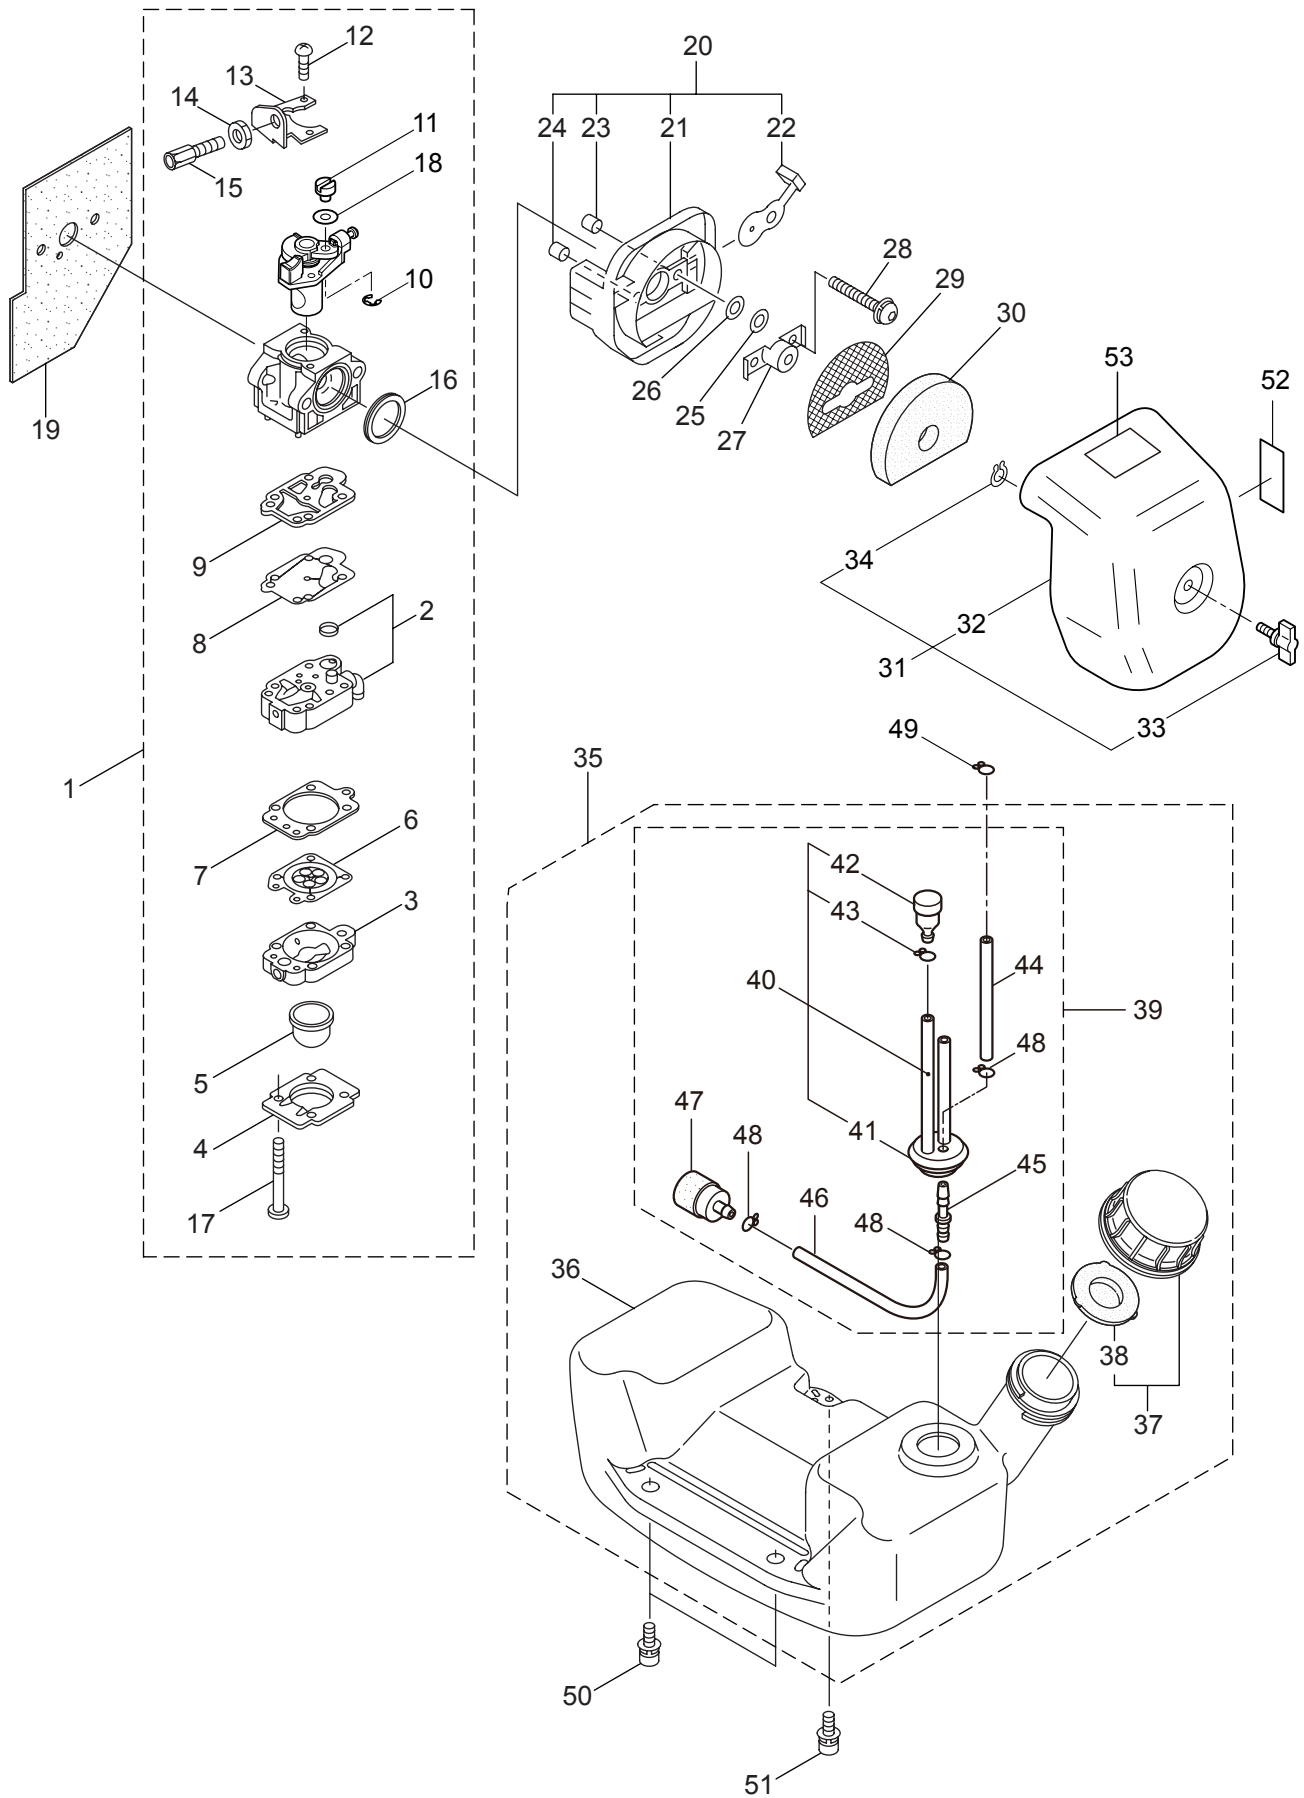

3. BL32-1
ENGINE (Carburetor, Fuel Tank)

Ref. No.	Part No.	Part Name	Q'ty	Remarks
3-46	289033	Pipe	1	3x5x100L
3-47	264653	Filter Ass'y	1	
3-48	261117	Clip	3	
3-49	261117	Clip	1	
3-50	268940	Screw	2	M5x18
3-51	281715	Cap Screw	1	M5x20
3-52	261352	Label	1	Choke
3-53	285188	Label	1