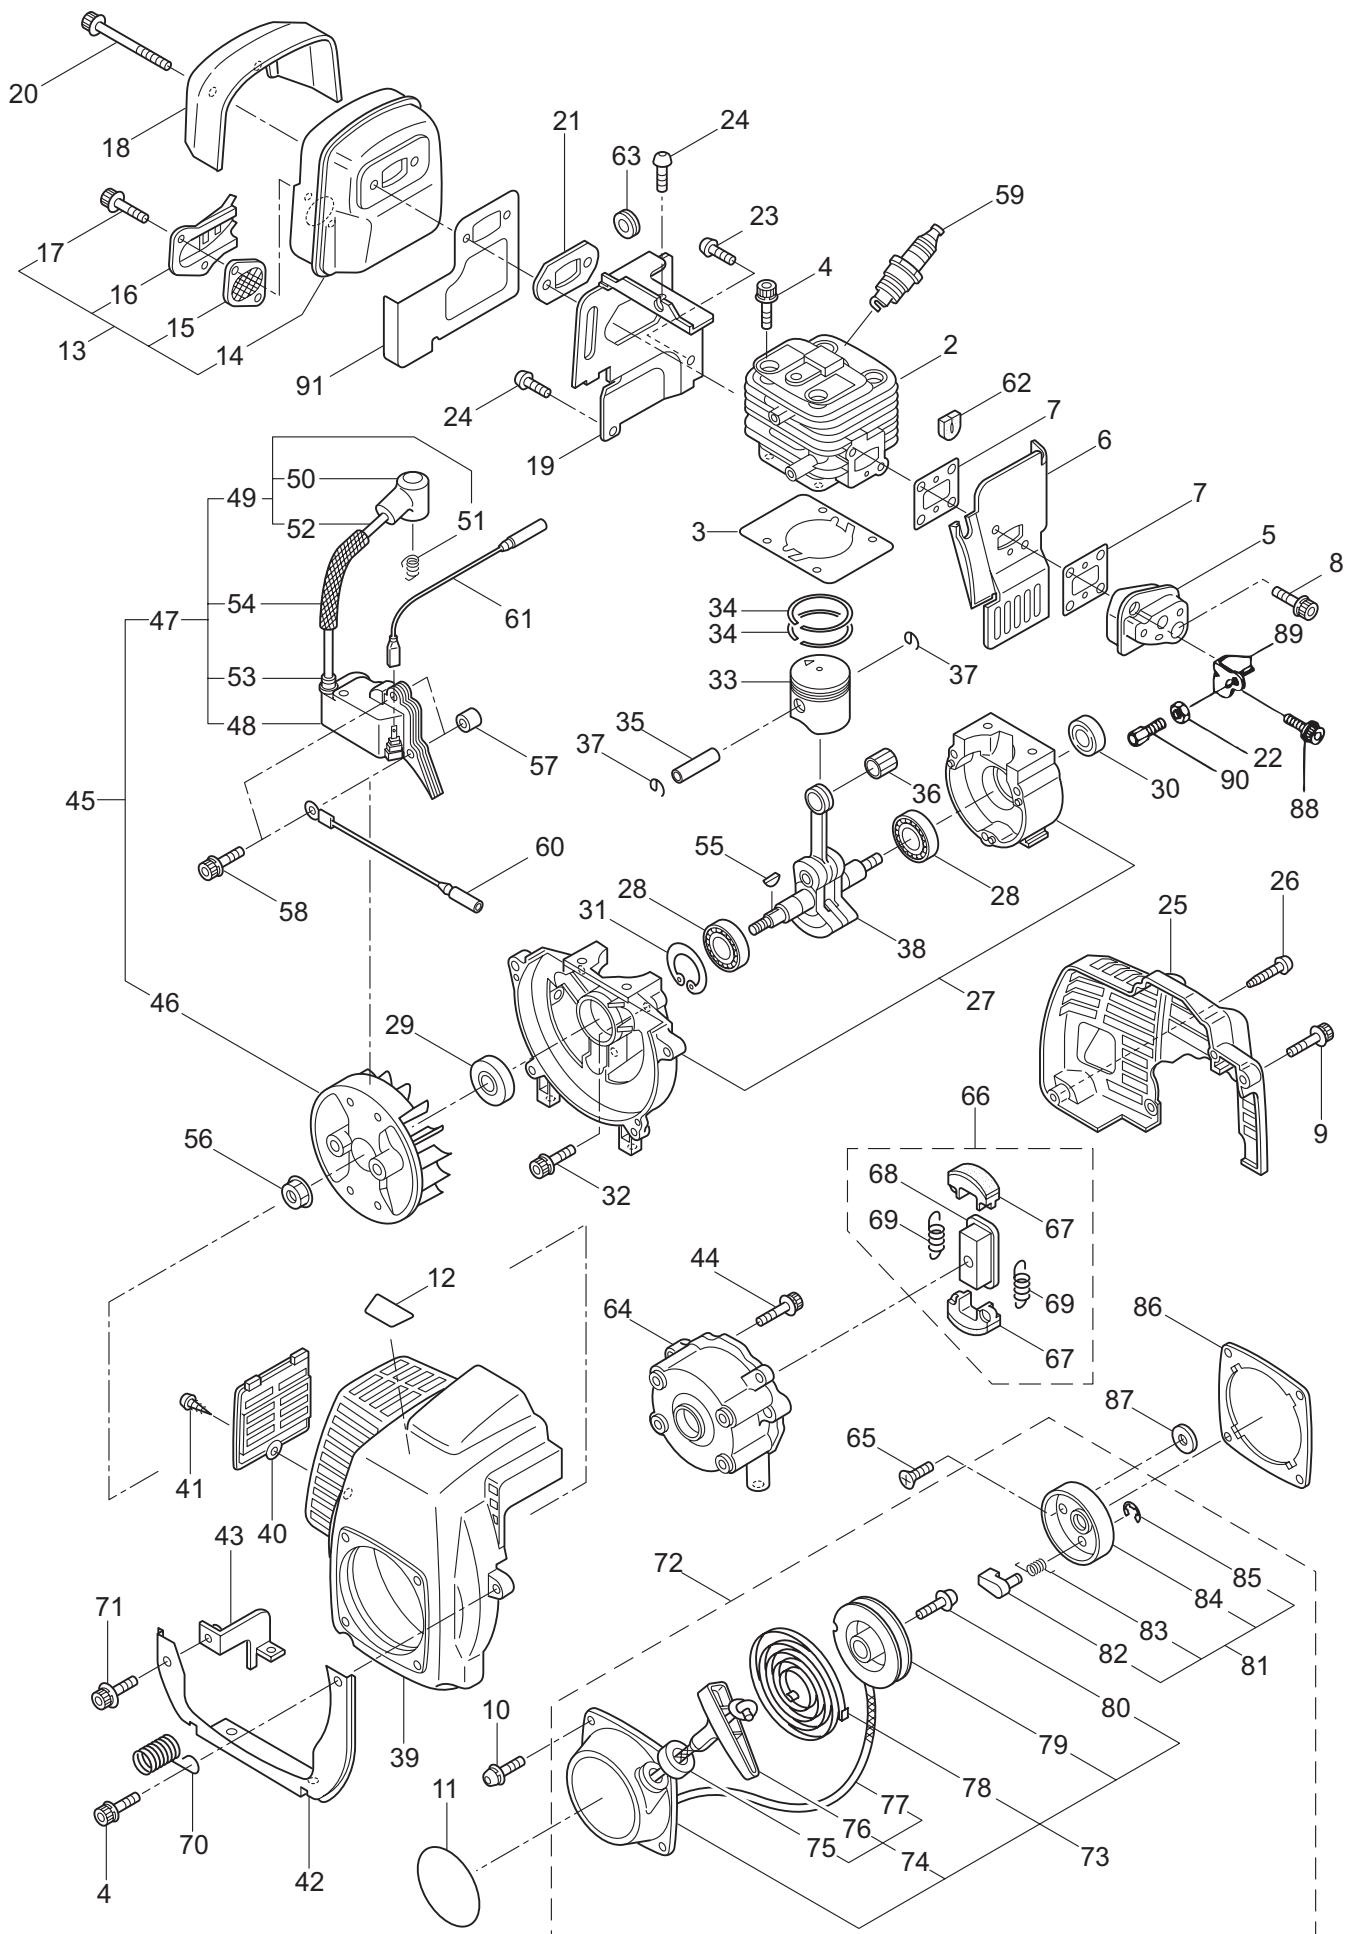

2. BH23 ENGINE

Ref. No.	Part No.	Part Name	Q'ty	Remarks
2-1	859108	Engine	1	CE230/59
2-2	282165	Cylinder	1	
2-3	282339	Gasket	1	
2-4	261250	Cap Screw	8	M5x20
2-5	267924	Insulator	1	New gasket required
2-6	268014	Air Duct	1	
2-7	261171	Gasket	2	
2-8	265924	Cap Screw	1	M5x25
2-9	265107	Cap Screw	2	M4x10
2-10	286993	Cap Screw	4	M5x16
2-11	289367	Label	1	BH23
2-12	289368	Label	1	BH23
2-13	268016	Muffler Ass'y	1	Incl.14-17
2-14	268017	Muffler	1	
2-15	267056	Spark Arrester	1	
2-16	268171	Muffler Tail	1	
2-17	265107	Cap Screw	2	M4x10
2-18	268461	Holder	1	
2-19	285650	Plate	1	
2-20	266402	Cap Screw	2	M5x55
2-21	268019	Gasket	1	
2-22	261878	Nut	1	
2-23	265107	Cap Screw	1	M4x10
2-24	268195	Cap Screw	2	M5x10
2-25	268580	Cylinder Cover	1	
2-26	266000	Tapping Screw	2	
2-27	268576	Crankcase	1	
2-28	280488	Bearing	2	PPL 6001
2-29	261492	Oil Seal	1	ISCD12287
2-30	261386	Oil Seal	1	ISCD12227
2-31	055185	Snap Ring	1	#28
2-32	261246	Cap Screw	3	M5x25
2-33	268032	Piston	1	
2-34	282177	Piston Ring	2	
2-35	261036	Piston Pin	1	
2-36	263957	Bearing, Needle	1	KTV81112EG01 B2
2-37	261576	Clip,Piston	2	
2-38	268585	Crankshaft/Conn.Rod Ass'y	1	
2-39	268474	Fan Cover	1	
2-40	268388	Cover	1	
2-41	268390	Tapping Screw	1	4x14
2-42	268590	Plate	1	
2-43	268591	Stay	1	
2-44	261607	Cap Screw	4	M5x16
2-45	287265	Magneto Ass'y	1	Incl.46-54