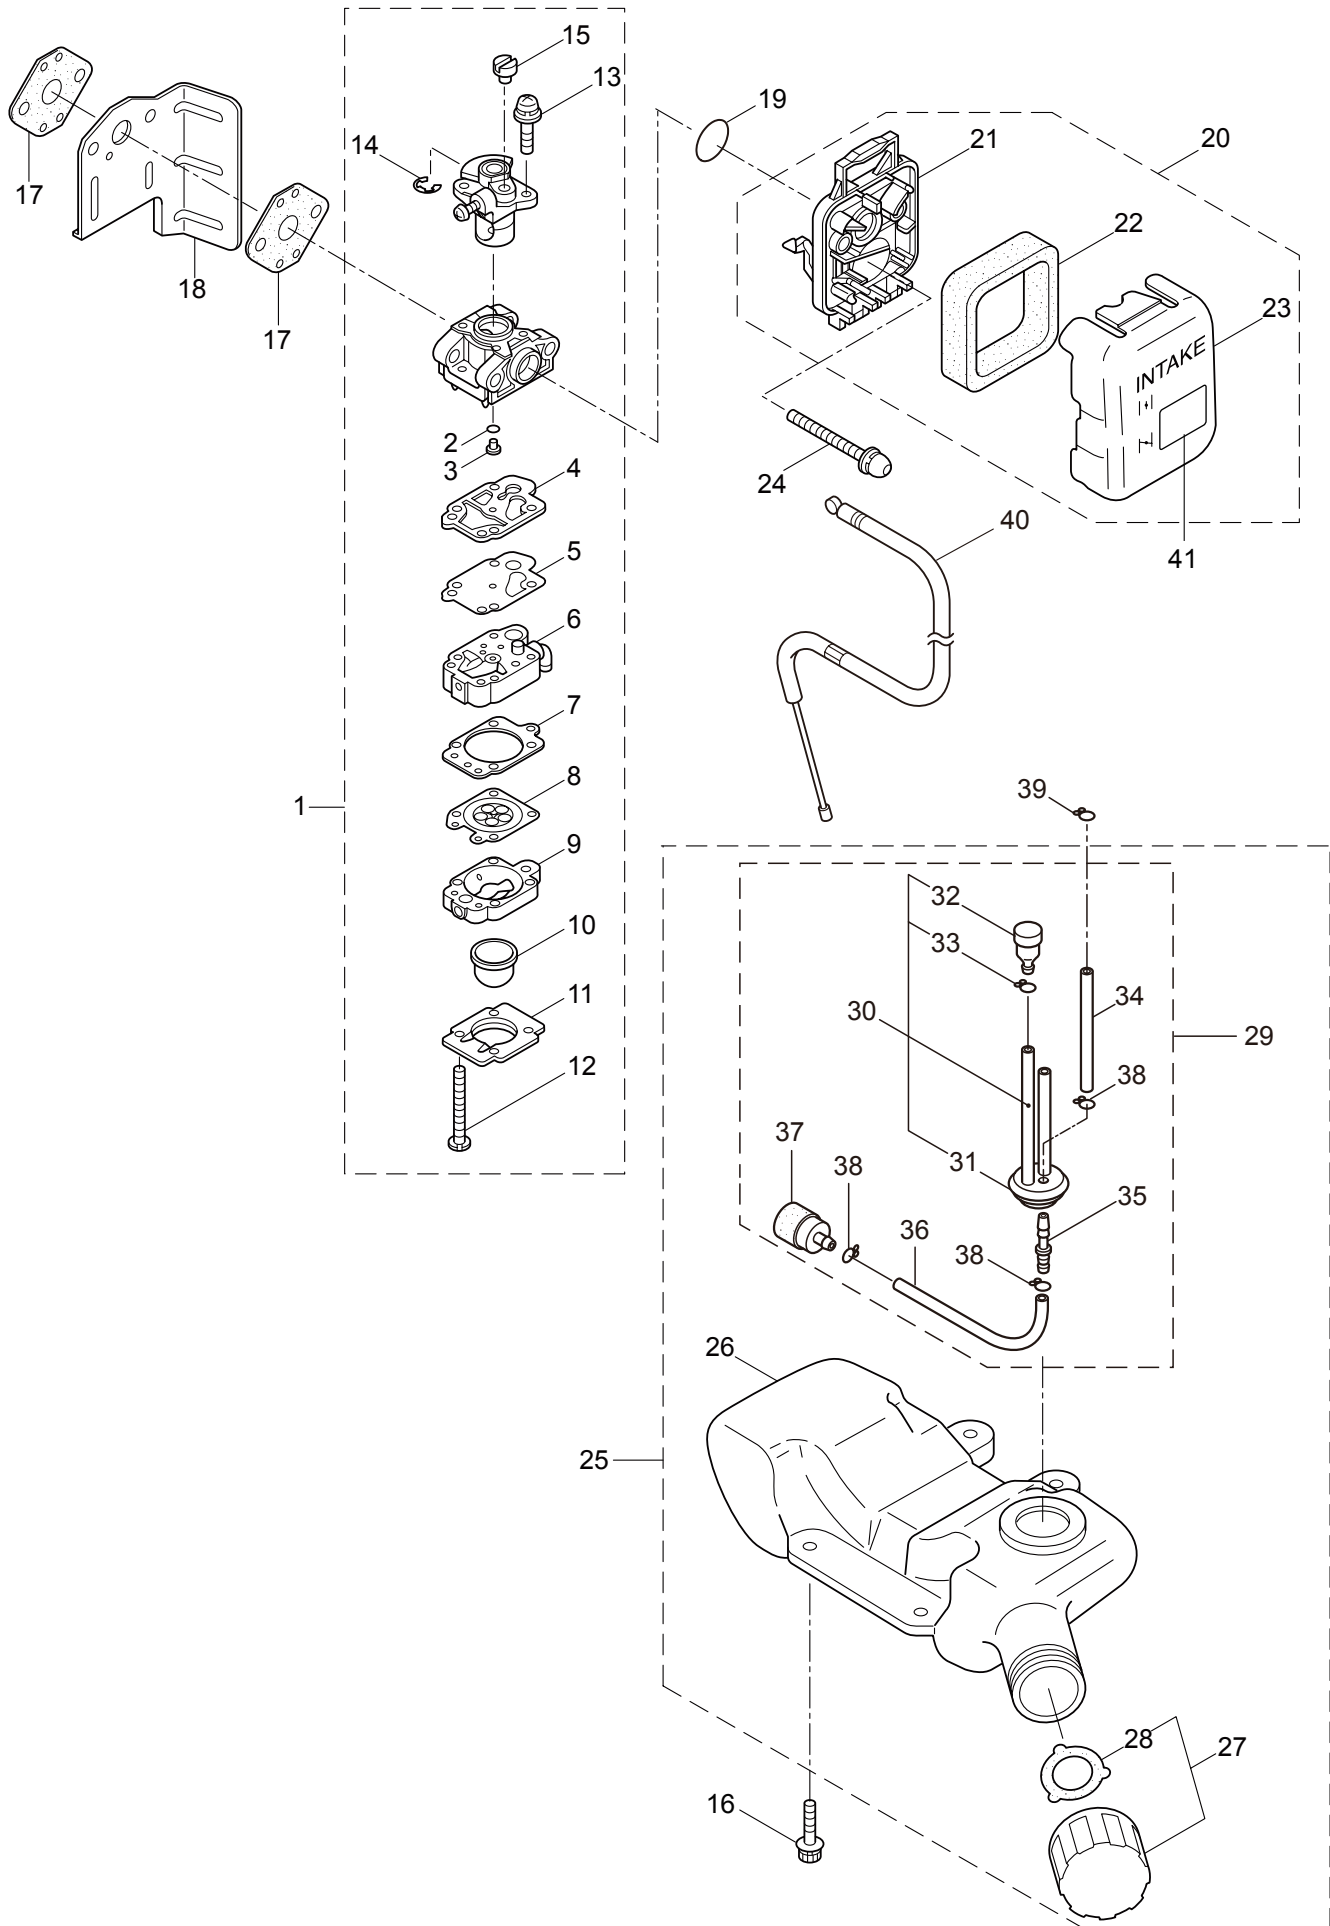

3. BH23 CARBURETOR, FUEL TANK

Ref. No.	Part No.	Part Name	Q'ty	Remarks
3-1	268680	Carburetor Ass'y	1	Incl.2-15 New gasket required
3-2	261871	O-Ring	1	
3-3	268953	Main Jet	1	#34.5
3-4	282576	Gasket	1	
3-5	262994	Diaphragm,Fuel Pump	1	
3-6	268499	Pump Body	1	
3-7	262993	Gasket	1	
3-8	283905	Diaphragm, Meterring	1	
3-9	262991	Purge Body	1	
3-10	261874	Primer Bulb	1	
3-11	262992	Cover Plate	1	
3-12	262996	Screw	4	
3-13	264682	Screw	2	
3-14	261876	E-Ring	1	
3-15	261658	Swivel	1	
3-16	268940	Screw	4	M5x18
3-17	261864	Gasket	2	
3-18	268951	Baffle Plate	1	
3-19	264691	O-Ring	1	
3-20	266420	Cleaner Ass'y	1	Incl.21-23
3-21	266433	Housing	1	
3-22	264695	Filter	1	
3-23	264709	Cover	1	
3-24	264016	Cap Screw	2	M5x60
3-25	289025	Fuel Tank Ass'y	1	Incl.26-38
3-26	284421	Fuel Tank	1	
3-27	289044	Fuel Tank Cap Ass'y	1	Incl.28
3-28	289045	Gasket	1	
3-29	289026	Fuel Pipe Pick-up Ass'y	1	Incl.30-38
3-30	289027	Fuel Pipe Ass'y	1	Incl.31-33
3-31	268065	Grommet	1	
3-32	261590	Breather	1	
3-33	261117	Clip	1	
3-34	289028	Pipe A	1	3x5x53L
3-35	288921	Joint	1	
3-36	289029	Pipe	1	3x5x125L
3-37	264653	Filter Ass'y	1	
3-38	261117	Clip	3	
3-39	261117	Clip	1	
3-40	264604	Cable Comp	1	
3-41	285188	Label	1