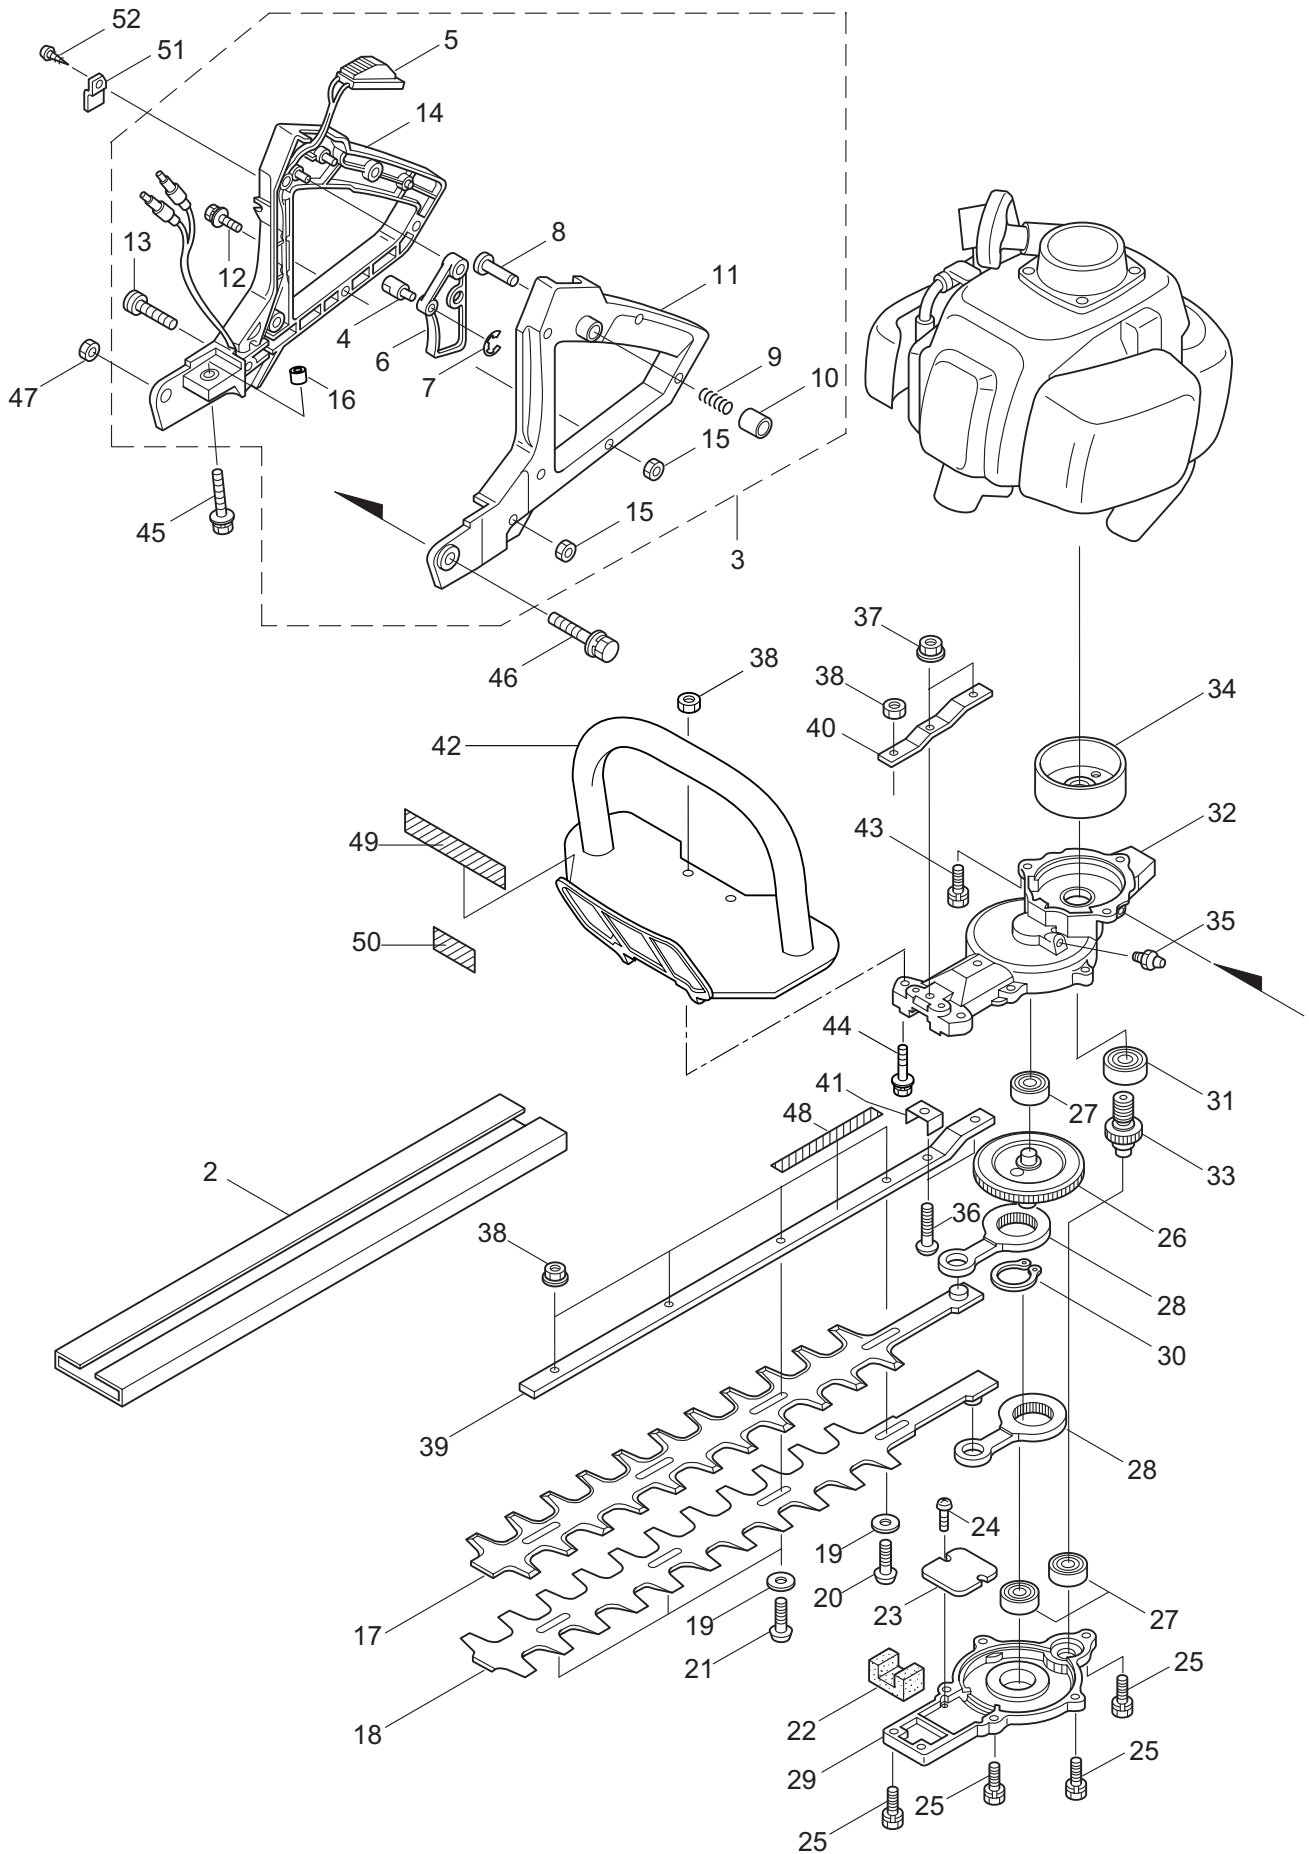

Is Your Product Registered?

Contact your Dealer to verify.

Warranties are based on Registrations and reduced to 1 year without
Registration.

PARTS LIST

BH23

CONTENTS

1. MAIN BODY	1 ~ 4
2. ENGINE	5 ~ 8
3. CARBURETOR, FUEL TANK	9 ~ 10
4. ACCESSORIES	11 ~ 12

2012. 05.

P/N 523406

1. BH23
MAIN BODY

Ref. No.	Part No.	Part Name	Q'ty	Remarks
1-1	362310	BH23	1	
1-2	217677	Cover of Blade	1	
1-3	271597	Rear Handle Ass'y	1	Incl.4-16
1-4	997260	Swivel	1	
1-5	271604	Switch	1	
1-6	997262	Lever,Throttle	1	
1-7	997263	E-Ring	1	#2.5
1-8	997264	Pin,Lever	1	
1-9	997265	Spring	1	
1-10	997266	Fixing Knob	1	
1-11	270147	Rear Handle (L)	1	
1-12	997268	Screw	5	M4x16
1-13	997269	Screw	1	M4x30
1-14	270099	Rear Handle (R)	1	
1-15	270233	U-Nut	6	M4
1-16	270424	Spacer	1	
1-17	271843	Upper Blade	1	
1-18	271844	Lower Blade	1	
1-19	991913	Washer	4	
1-20	991912	Screw	1	
1-21	991914	Screw	3	
1-22	270758	Felt	1	
1-23	991919	Plate,Rod Slide	1	
1-24	991924	Screw	2	M3x5
1-25	580791	Bolt	7	M5x16
1-26	591443	Crank Comp	1	
1-27	270423	Bearing	3	
1-28	271466	Rod	2	
1-29	270756	Lower Case	1	
1-30	580777	Snap Ring	1	#26
1-31	580767	Bearing	1	#6001 2RS
1-32	270760	Upper Case	1	
1-33	584666	Pinion	1	
1-34	270021	Drum	1	
1-35	991937	Grease Nipple	1	M6
1-36	991931	Screw	2	M5x20
1-37	997244	Frange Nut	2	M5
1-38	991941	U-Nut	6	M6
1-39	581912	Guide Plate	1	
1-40	270759	Reinforcing Plate	1	
1-41	270757	Plate	1	
1-42	270241	Front Handle	1	
1-43	270030	Bolt	2	M6x20
1-44	581910	Bolt	2	M6x40
1-45	270120	Bolt	1	M6x40

1. BH23
MAIN BODY

Ref. No.	Part No.	Part Name	Q'ty	Remarks
1-46	270119	Bolt	1	M6x50
1-47	997253	Nut	1	M6
1-48	591450	Label	1	
1-49	591449	Label	1	
1-50	223925	Label	1	Grease up
1-51	997259	Holder,Cable	1	
1-52	997258	Screw	1	M4x10