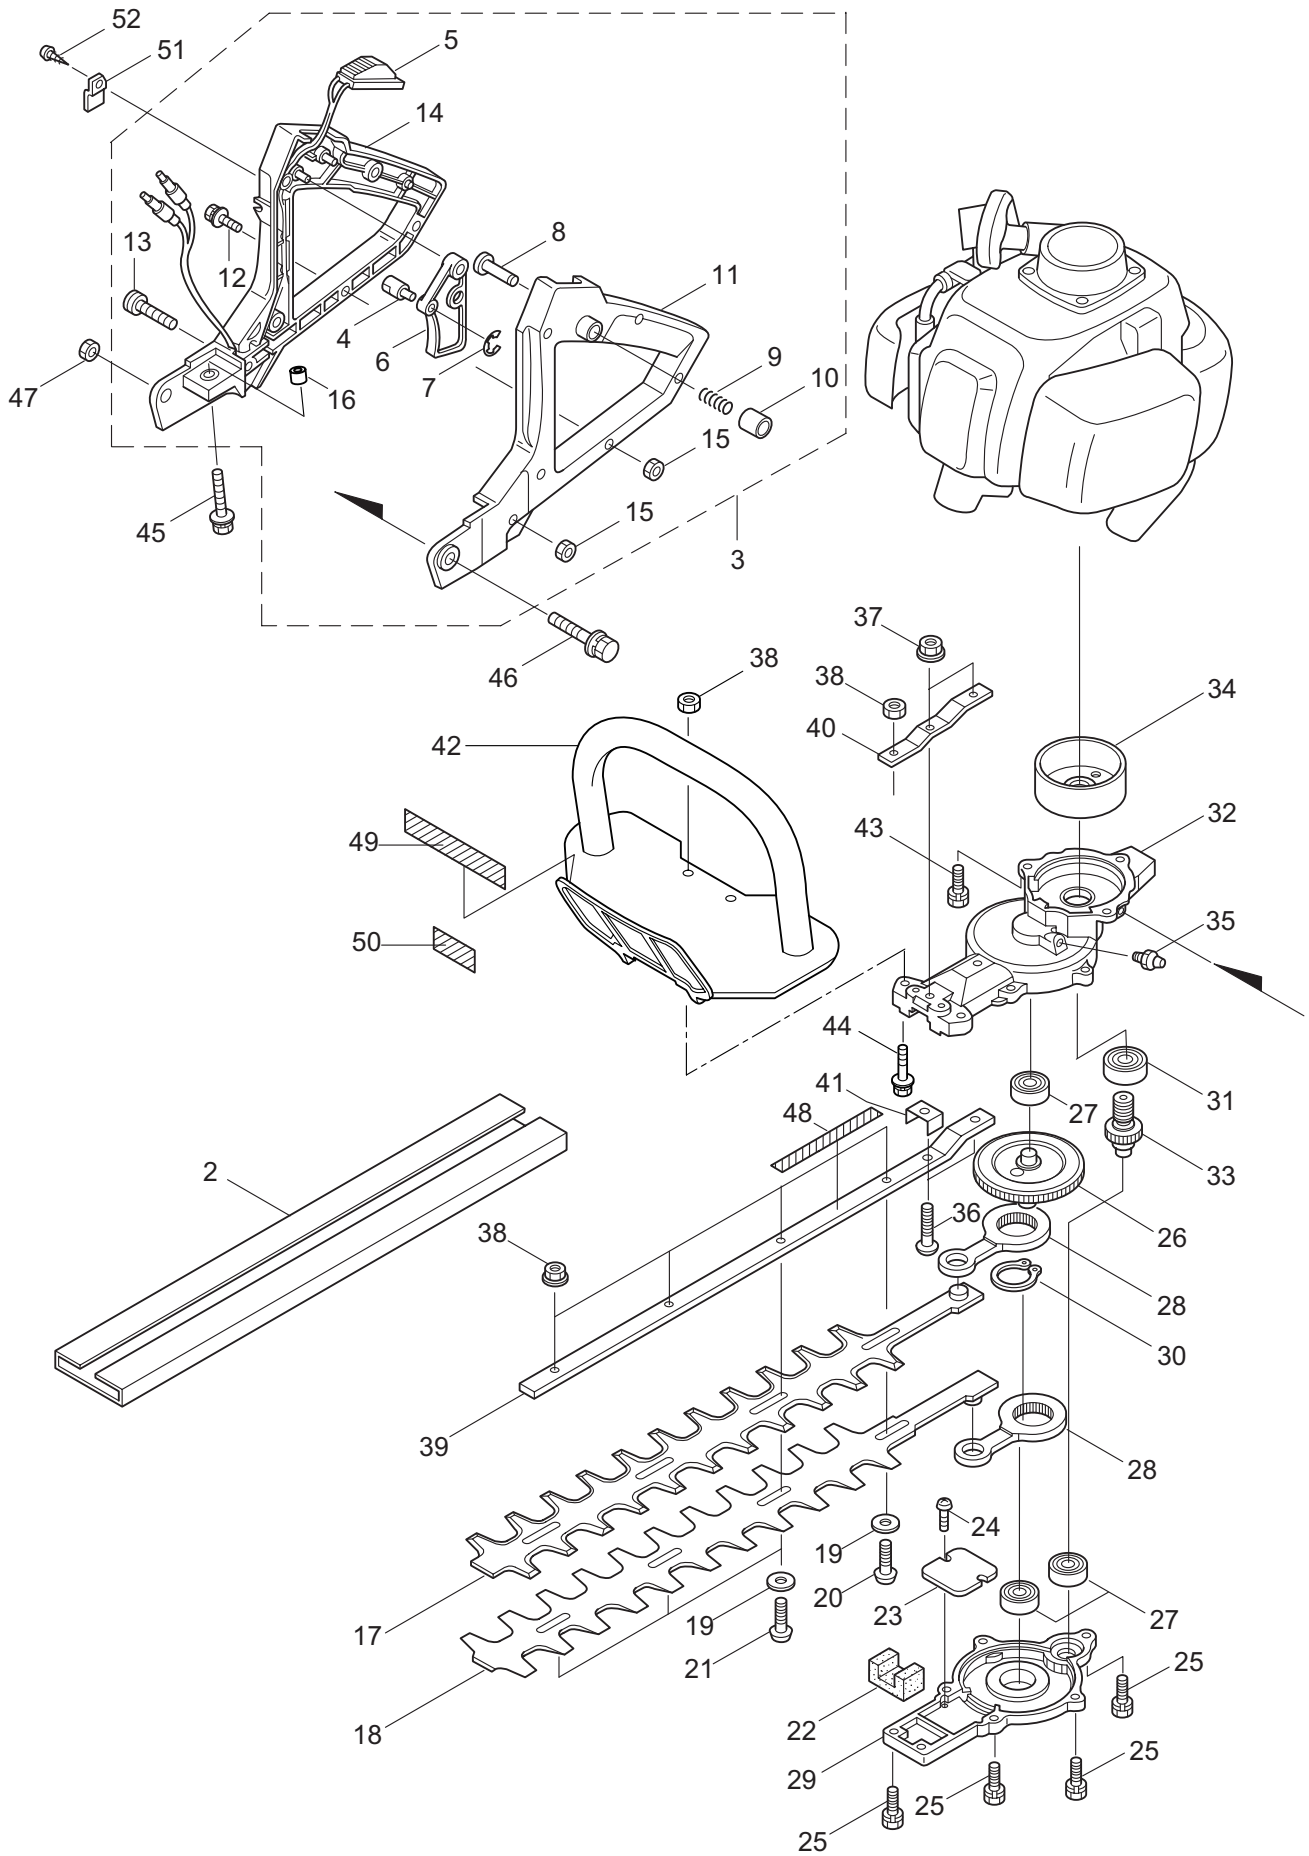

2012. 05.

P/N 523406

1. BH23
MAIN BODY

Ref. No.	Part No.	Part Name	Q'ty	Remarks
1-1	362310	BH23	1	
1-2	217677	Cover of Blade	1	
1-3	271597	Rear Handle Ass'y	1	Incl.4-16
1-4	997260	Swivel	1	
1-5	271604	Switch	1	
1-6	997262	Lever,Throttle	1	
1-7	997263	E-Ring	1	#2.5
1-8	997264	Pin,Lever	1	
1-9	997265	Spring	1	
1-10	997266	Fixing Knob	1	
1-11	270147	Rear Handle (L)	1	
1-12	997268	Screw	5	M4x16
1-13	997269	Screw	1	M4x30
1-14	270099	Rear Handle (R)	1	
1-15	270233	U-Nut	6	M4
1-16	270424	Spacer	1	
1-17	271843	Upper Blade	1	
1-18	271844	Lower Blade	1	
1-19	991913	Washer	4	
1-20	991912	Screw	1	
1-21	991914	Screw	3	
1-22	270758	Felt	1	
1-23	991919	Plate,Rod Slide	1	
1-24	991924	Screw	2	M3x5
1-25	580791	Bolt	7	M5x16
1-26	591443	Crank Comp	1	
1-27	270423	Bearing	3	
1-28	271466	Rod	2	
1-29	270756	Lower Case	1	
1-30	580777	Snap Ring	1	#26
1-31	580767	Bearing	1	#6001 2RS
1-32	270760	Upper Case	1	
1-33	584666	Pinion	1	
1-34	270021	Drum	1	
1-35	991937	Grease Nipple	1	M6
1-36	991931	Screw	2	M5x20
1-37	997244	Frange Nut	2	M5
1-38	991941	U-Nut	6	M6
1-39	581912	Guide Plate	1	
1-40	270759	Reinforcing Plate	1	
1-41	270757	Plate	1	
1-42	270241	Front Handle	1	
1-43	270030	Bolt	2	M6x20
1-44	581910	Bolt	2	M6x40
1-45	270120	Bolt	1	M6x40

1. BH23
MAIN BODY

Ref. No.	Part No.	Part Name	Q'ty	Remarks
1-46	270119	Bolt	1	M6x50
1-47	997253	Nut	1	M6
1-48	591450	Label	1	
1-49	591449	Label	1	
1-50	223925	Label	1	Grease up
1-51	997259	Holder,Cable	1	
1-52	997258	Screw	1	M4x10