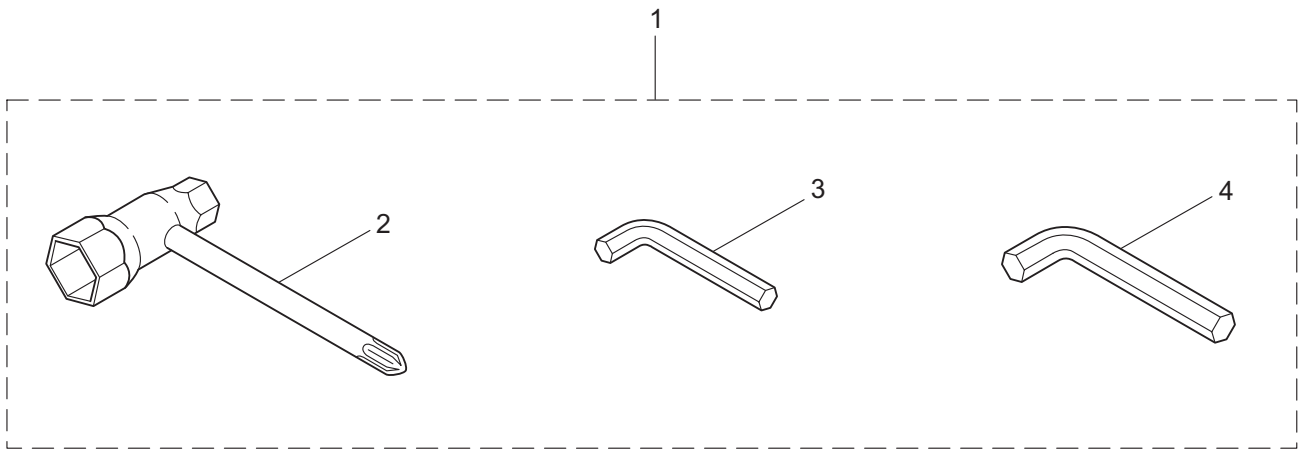

4. BH23
ACCESSORIES

Ref. No.	Part No.	Part Name	Q'ty	Remarks
4-1	264606	Tool Set	1	Incl.2-4
4-2	264607	Box Spanner	1	10x19x(+)
4-3	219431	Wrench	1	3mm
4-4	219432	Wrench	1	4mm
4-5	271835	Instruction Manual	1	BH23