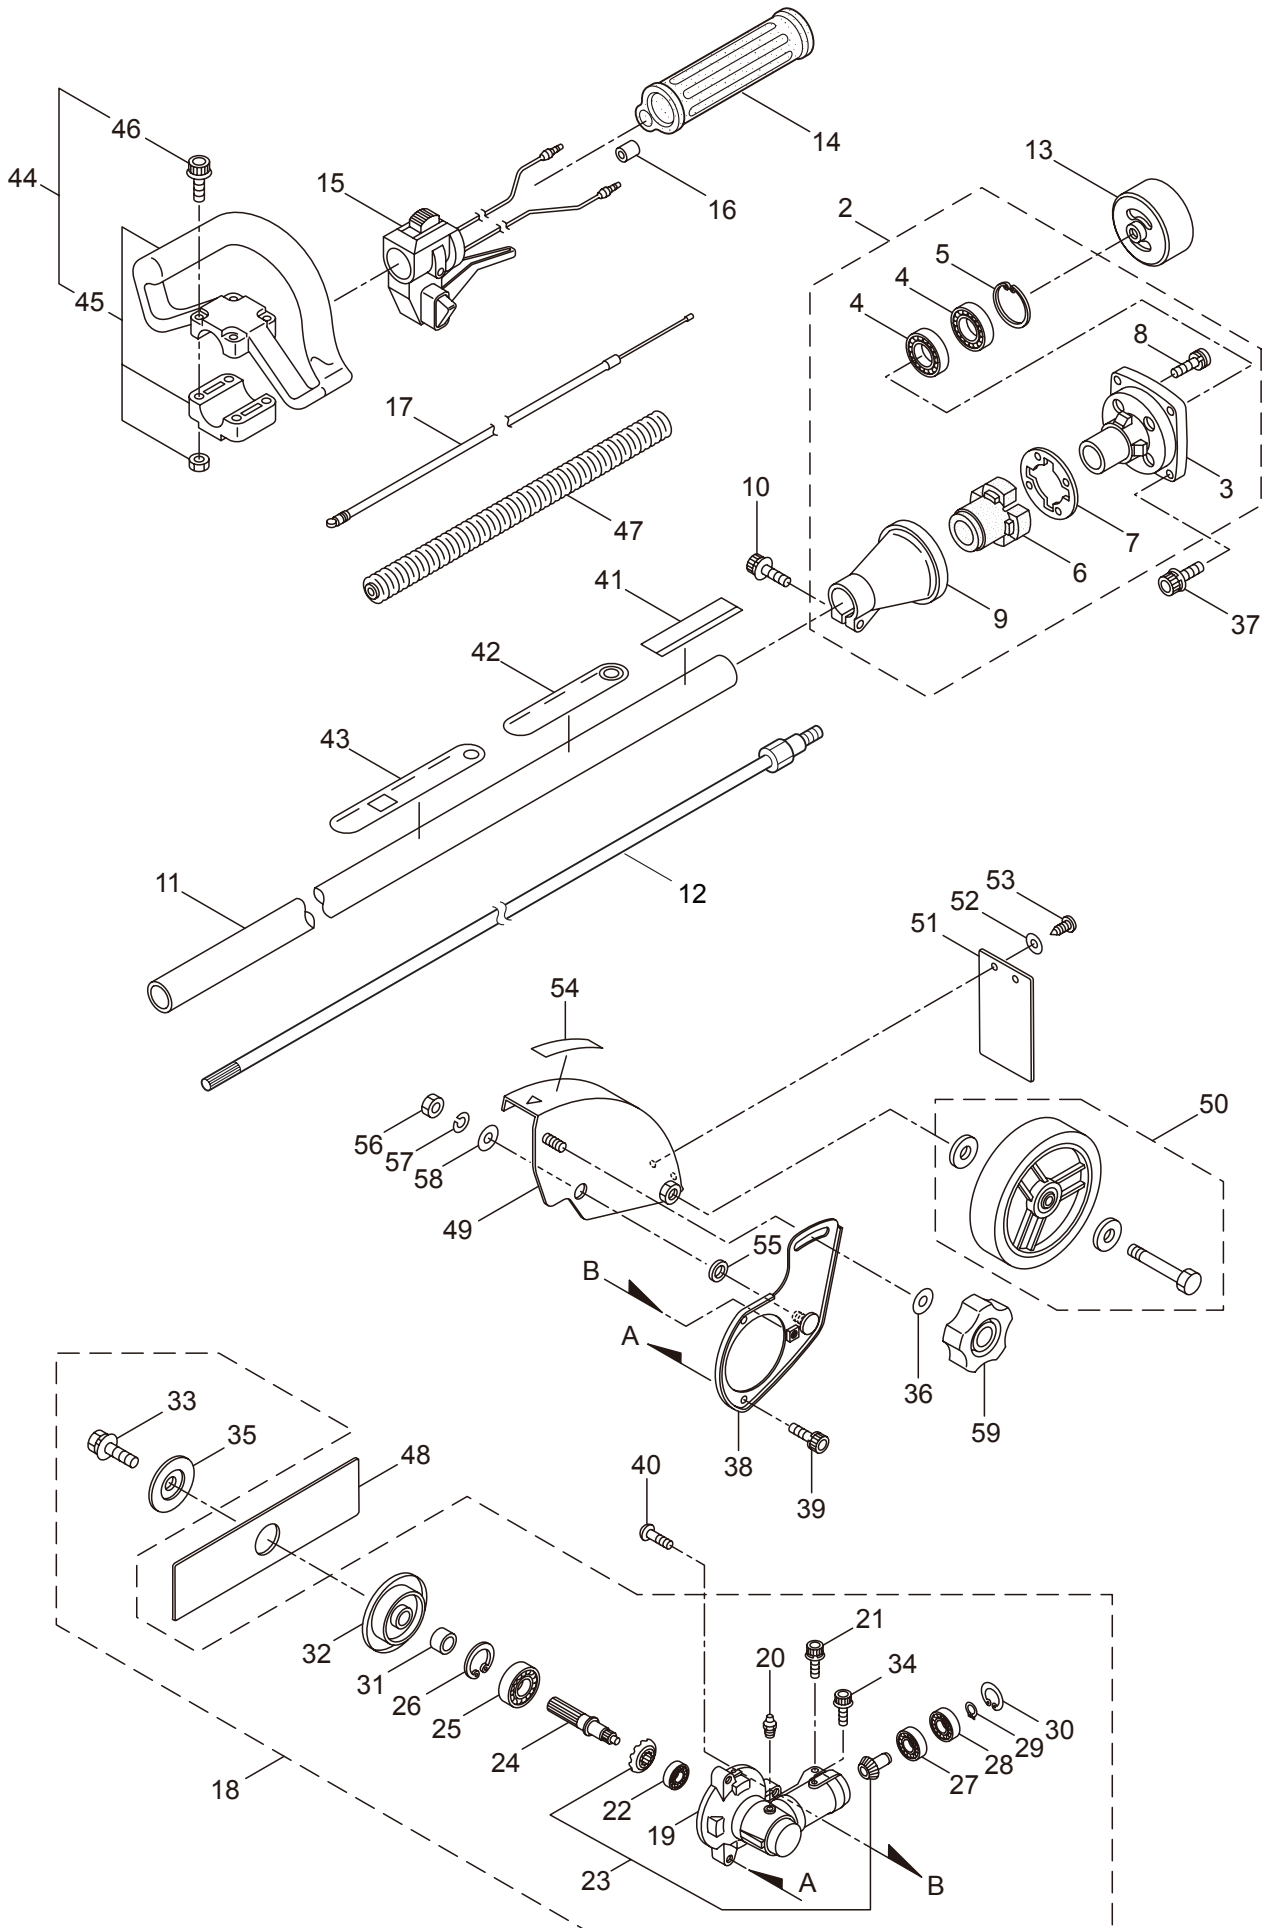

2011. 07.

P/N 523238

1. E30S
MAIN BODY

Ref. No.	Part No.	Part Name	Q'ty	Remarks
1-1	363845	E30S	1	
1-2	215512	Clutch Case Ass'y	1	Incl.3-9
1-3	214592	Bearing Case	1	
1-4	214161	Bearing	2	#6000ZZ
1-5	054676	Snap Ring	1	#26
1-6	214162	Buffer	1	
1-7	214163	Washer	1	
1-8	092033	Screw	4	M5x15
1-9	214593	Driveshaft Tube Adapter	1	
1-10	261246	Cap Screw	1	M5x25
1-11	224122	Driveshaft Tube	1	
1-12	219268	Driveshaft Ass'y	1	
1-13	054677	Clutch Drum	1	
1-14	215532	Shaft Grip	1	
1-15	221465	Throttle Trigger	1	
1-16	214083	Outer Guide	1	
1-17	213444	Throttle Cable	1	340L
1-18	232621	Gearcase Ass'y	1	Incl.19-35
1-19	232631	Gearcase	1	
1-20	069553	Grease Nipple	1	
1-21	261246	Cap Screw	1	M5x25
1-22	210554	Bearing	1	#608
1-23	227104	Gear Set	1	
1-24	232632	Blade Shaft	1	
1-25	217659	Bearing	1	#6201 2RK
1-26	016732	Snap Ring	1	#32
1-27	210560	Bearing	1	#609
1-28	140268	Bearing	1	#609Z
1-29	140269	Snap Ring	1	WR9
1-30	140270	Snap Ring	1	#24
1-31	232633	Collar	1	
1-32	232634	Boss Adapter Ass'y	1	
1-33	215610	Bolt	1	M8x22,Counterclockwise
1-34	215993	Cap Screw	1	M5x10
1-35	232852	Clamping Washer	1	
1-36	127216	Washer	1	M8
1-37	261250	Cap Screw	4	M5x20
1-38	232637	Plate	1	
1-39	219113	Cap Screw	2	M6x20
1-40	264217	Cap Screw	1	M5x20
1-41	232669	Label	1	E30S
1-42	221501	Label	1	Warning
1-43	221502	Label	1	Caution
1-44	227816	Loop Handle Ass'y	1	Incl.45,46
1-45	222139	Loop Handle	1	

1. E30S
MAIN BODY

Ref. No.	Part No.	Part Name	Q'ty	Remarks
1-46	215608	Cap Screw	4	M5x30x16
1-47	213548	Plastic Tube	1	#10x200L
1-48	216062	Cutting Blade	1	50x195xt3.2
1-49	232639	Shield	1	
1-50	229590	Wheel Ass'y	1	
1-51	220162	Flap	1	
1-52	550163	Washer	2	4.3x12xt0.8
1-53	128195	Screw	2	M4x8
1-54	221528	Label	1	Caution
1-55	232641	Washer	1	8x13xt2.5
1-56	126521	Nut	1	M8
1-57	126232	Spring Washer	1	M8
1-58	127216	Washer	1	M8
1-59	219088	Clamping Knob Ass'y	1	