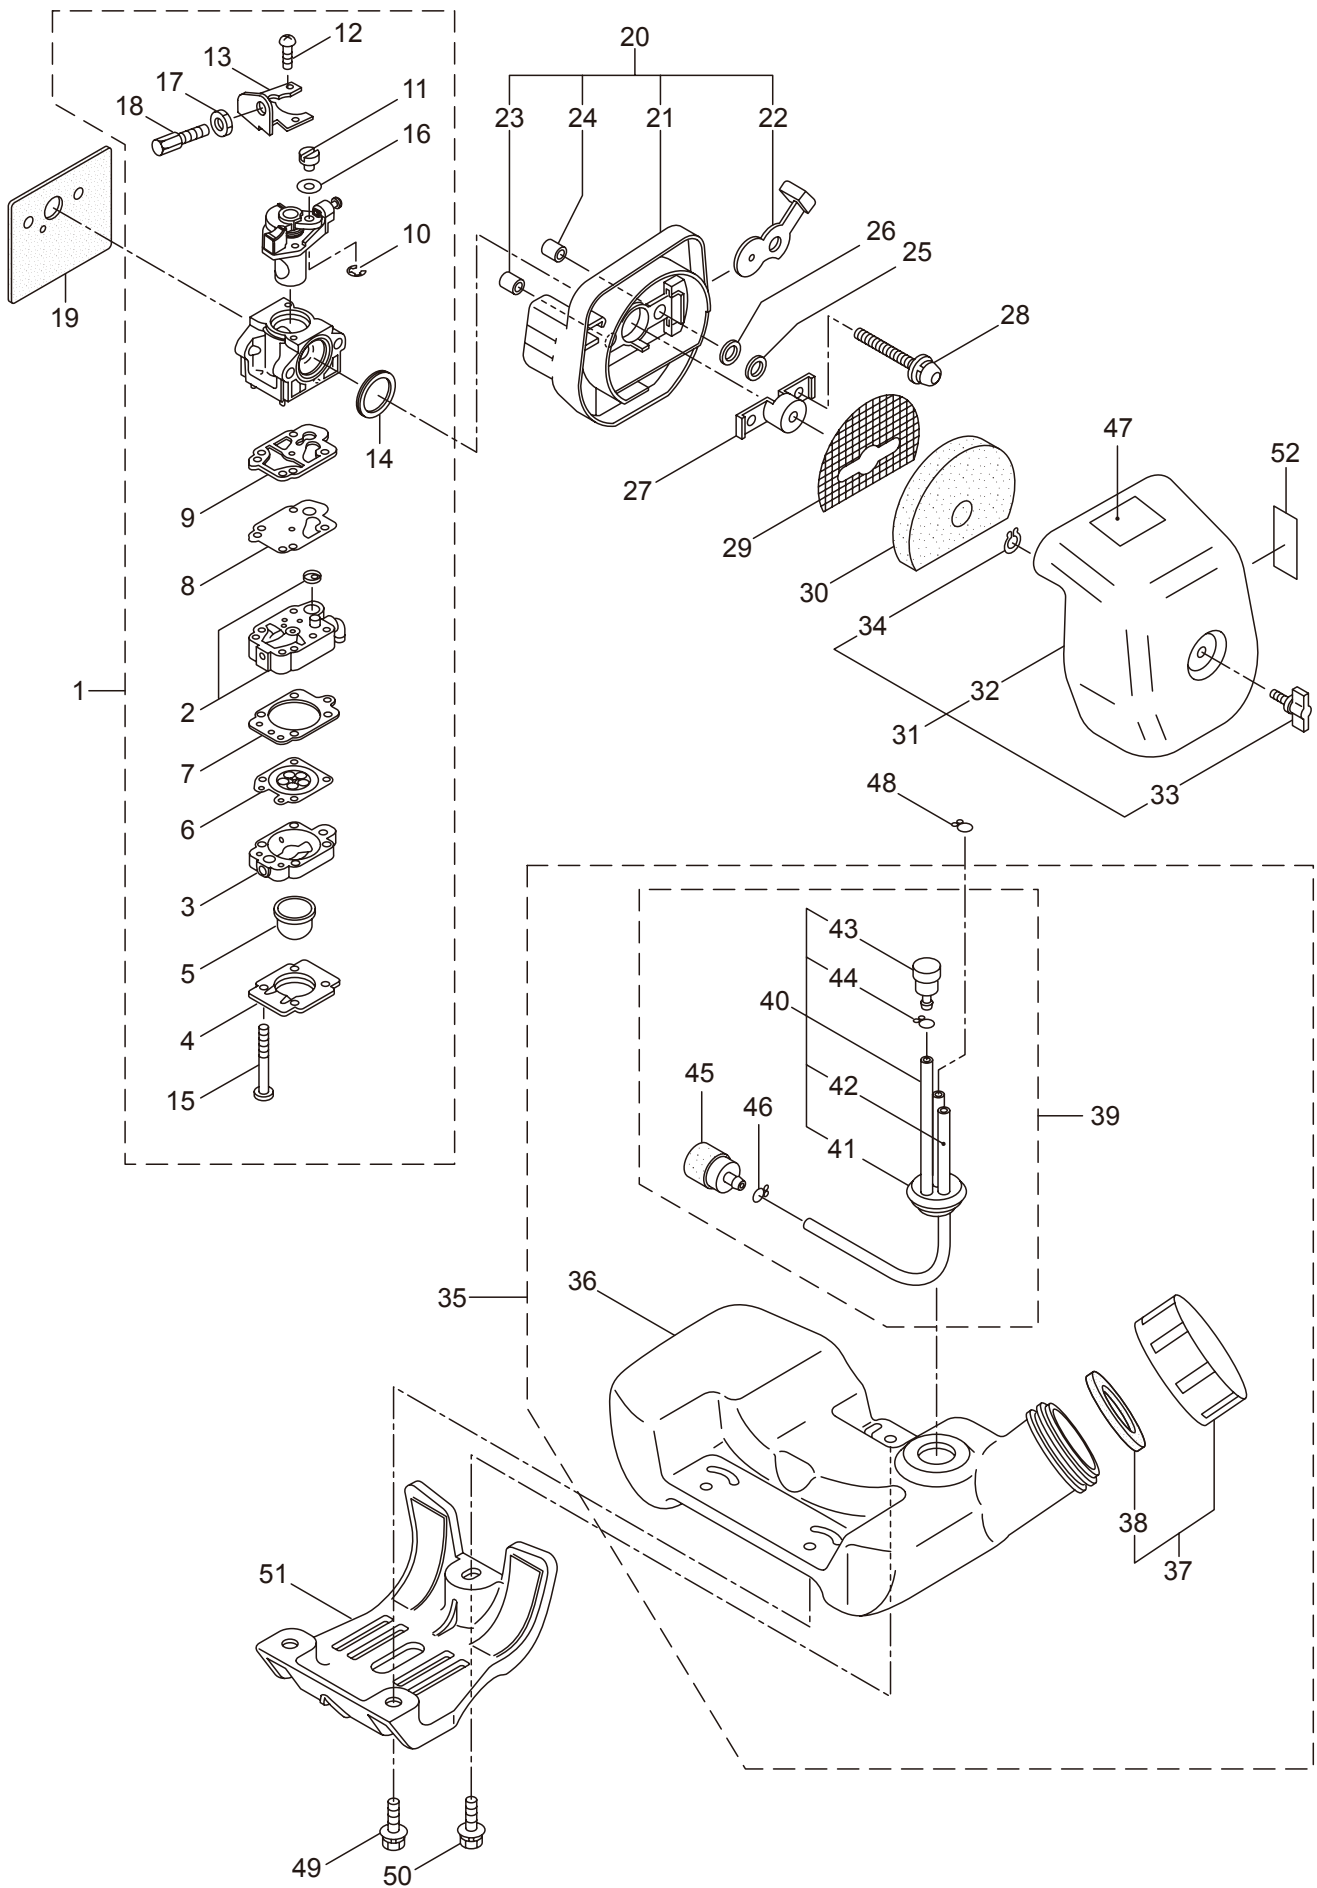

1. E30S
MAIN BODY

Ref. No.	Part No.	Part Name	Q'ty	Remarks
1-46	215608	Cap Screw	4	M5x30x16
1-47	213548	Plastic Tube	1	#10x200L
1-48	216062	Cutting Blade	1	50x195xt3.2
1-49	232639	Shield	1	
1-50	229590	Wheel Ass'y	1	
1-51	220162	Flap	1	
1-52	550163	Washer	2	4.3x12xt0.8
1-53	128195	Screw	2	M4x8
1-54	221528	Label	1	Caution
1-55	232641	Washer	1	8x13xt2.5
1-56	126521	Nut	1	M8
1-57	126232	Spring Washer	1	M8
1-58	127216	Washer	1	M8
1-59	219088	Clamping Knob Ass'y	1	

2. E30S ENGINE

Ref. No.	Part No.	Part Name	Q'ty	Remarks
2-46	269714	Plug Boot	1	
2-47	269715	Connector	1	
2-48	281756	Insulator	1	
2-49	261076	Woodruff Key	1	3x10
2-50	261417	Nut,Rotor	1	M8
2-51	280381	Spacer	2	
2-52	261256	Cap Screw	2	M4x25
2-53	285982	Spark Plug	1	NGK BPM8Y
2-54	269722	Lead	1	
2-55	268044	Lead	1	
2-56	269189	Grommet	1	
2-57	264588	Clamp	1	
2-58	283476	Recoil Starter Ass'y	1	Incl.59-69
2-59	283477	Recoil Ass'y	1	Incl.60-68
2-60	283504	Reel	1	
2-61	283505	Cam Plate	1	
2-62	283506	Spring	1	
2-63	280931	Spiral Spring	1	
2-64	267213	Screw	1	
2-65	283578	Stater Rope Ass'y	1	Incl.66-68
2-66	283579	Stater Rope	1	
2-67	261725	Starter Grip	1	
2-68	283511	Rope Stopper	1	
2-69	283575	Starter Pawl Ass'y	1	
2-70	284698	Adapter Ass'y	1	
2-71	283391	Cap Screw	2	M4x20
2-72	265726	Cap Screw	4	M4x16
2-73	282096	Cap Screw	1	M4x16WSW
2-74	288213	Label	1	E30S
2-75	288214	Label	1	E30S

3. E30S CARBURETOR, FUEL TANK

Ref. No.	Part No.	Part Name	Q'ty	Remarks
3-46	261117	Clip	1	
3-47	285188	Label	1	
3-48	261117	Clip	1	
3-49	281714	Cap Screw	2	M5x20
3-50	281715	Cap Screw	1	M5x20
3-51	281441	Stand	1	
3-52	261352	Label	1	Choke