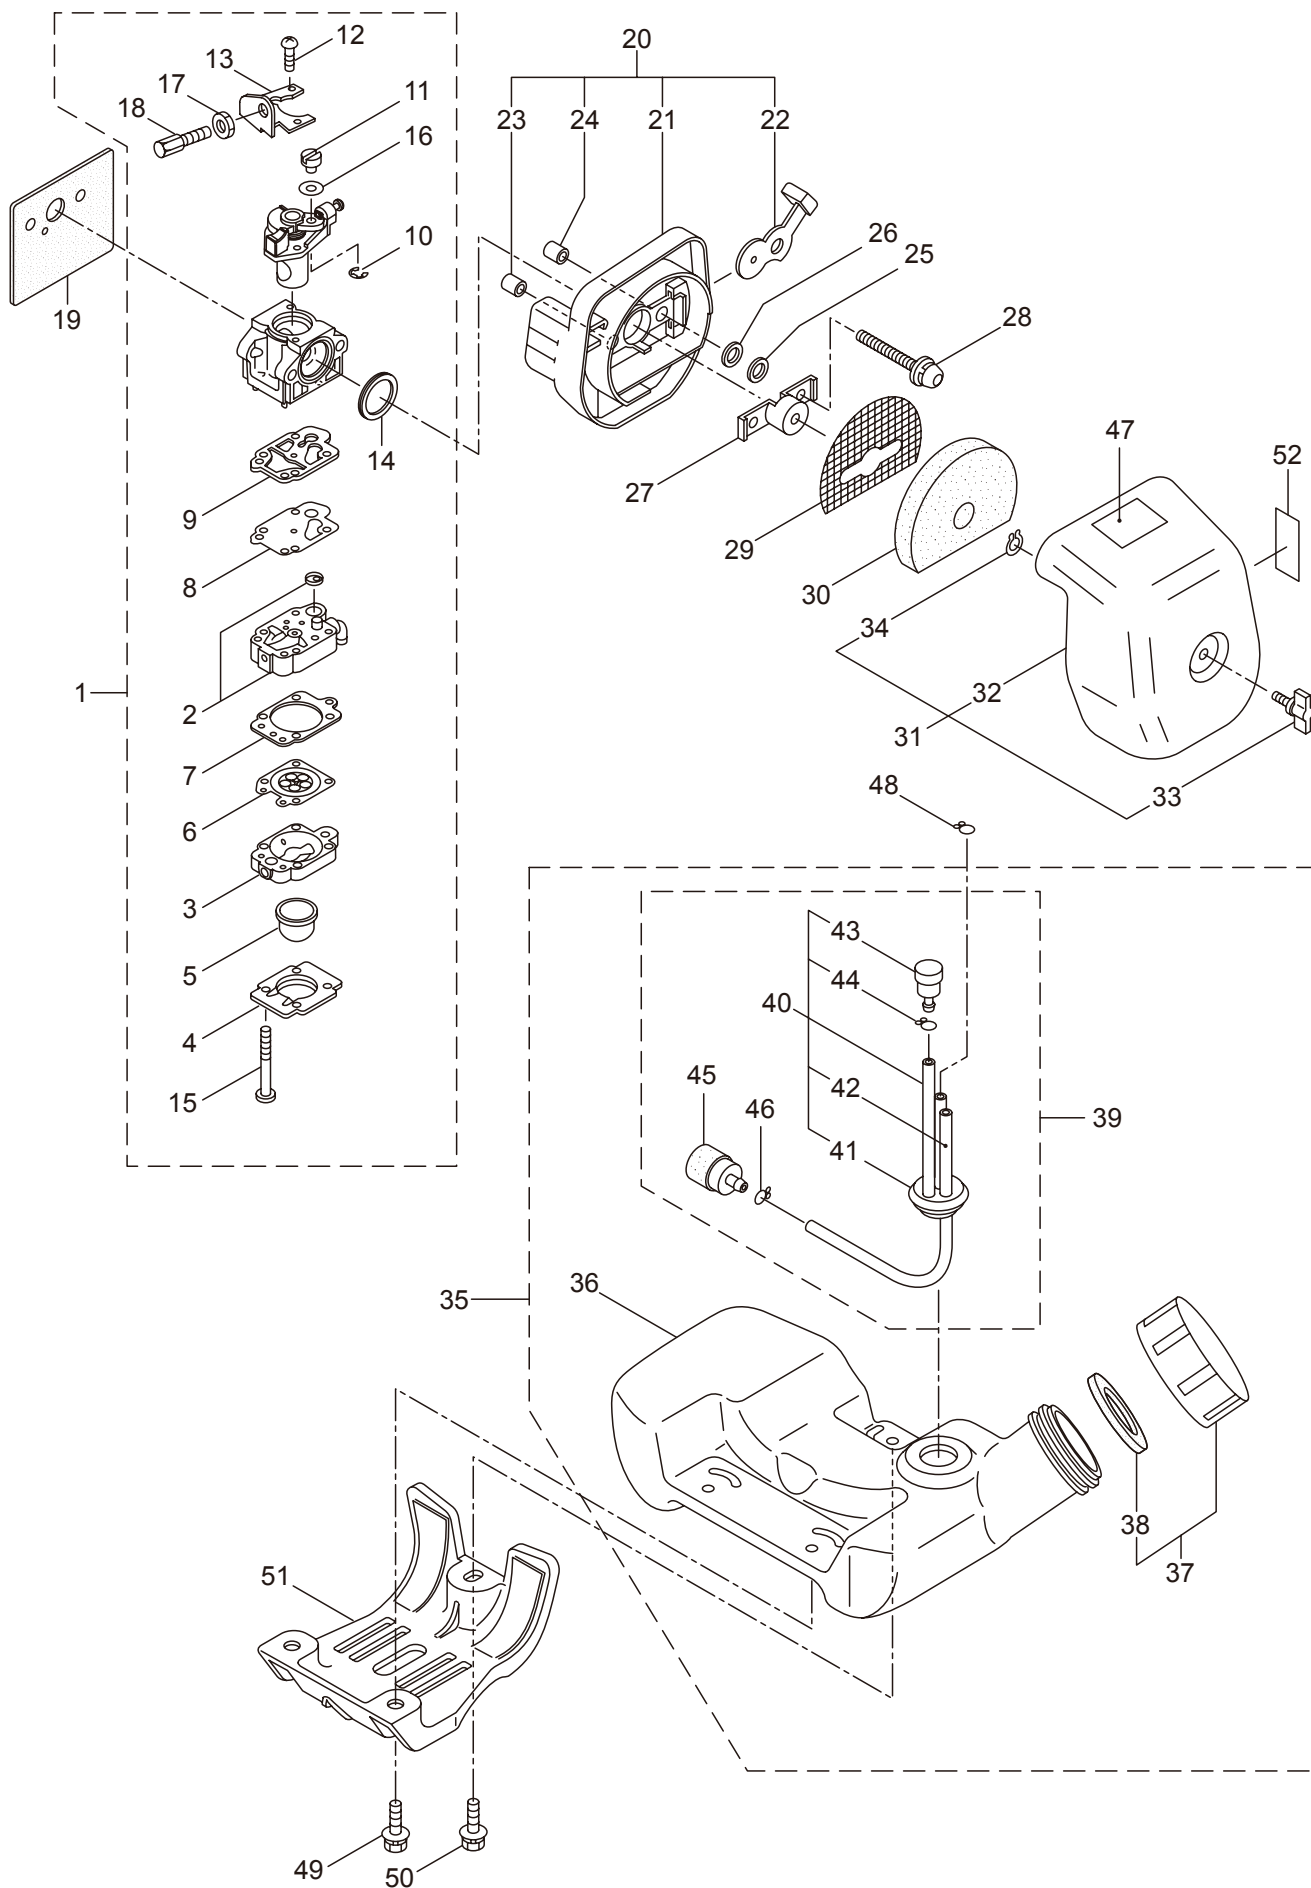

3. E30S CARBURETOR, FUEL TANK

Ref. No.	Part No.	Part Name	Q'ty	Remarks
3-1	282542	Carburetor Ass'y	1	Incl.2-18 New gasket required
3-2	264155	Pump Body	1	
3-3	262991	Purge Body	1	
3-4	262992	Cover Plate	1	
3-5	261874	Primer Bulb	1	
3-6	283905	Diaphragm, Meterring	1	
3-7	262993	Gasket	1	
3-8	262994	Diaphragm,Fuel Pump	1	
3-9	282576	Gasket	1	
3-10	261876	E-Ring	1	
3-11	261658	Swivel	1	
3-12	261875	Screw	2	
3-13	264677	Bracket	1	
3-14	261657	Packing	1	
3-15	262996	Screw	4	
3-16	264678	Washer	1	
3-17	261878	Nut	1	
3-18	263994	Adapter	1	
3-19	269762	Gasket	1	
3-20	268055	Air Filter Case Ass'y	1	Incl.21-24
3-21	268056	Air Filter Case	1	
3-22	268057	Valve	1	
3-23	268157	Sleeve	1	5.5x7.1x6L
3-24	268412	Sleeve	1	5.5x7.1x6.6L
3-25	263345	Packing	1	7.2x11xt1.3
3-26	263942	Washer	1	7.2x12xt0.15
3-27	263815	Stay	1	
3-28	264016	Cap Screw	2	M5x60
3-29	265026	Screen	1	
3-30	265027	Foam Element	1	
3-31	268058	Air Filter Cover Ass'y	1	Incl.32-34
3-32	268059	Air Filter Cover	1	
3-33	281438	Knob	1	
3-34	261734	Snap Ring	1	#5
3-35	285226	Fuel Tank Ass'y	1	Incl.36-47
3-36	284820	Fuel Tank	1	
3-37	281565	Fuel Tank Cap Ass'y	1	Incl.38
3-38	269377	Gasket	1	
3-39	282538	Fuel Pipe Pick-up Ass'y	1	Incl.40-46
3-40	282539	Fuel Pipe Ass'y	1	Incl.41-44
3-41	268065	Grommet	1	
3-42	261690	Fuel Pipe	1	160L
3-43	261590	Breather	1	
3-44	261117	Clip	1	
3-45	264653	Filter Ass'y	1