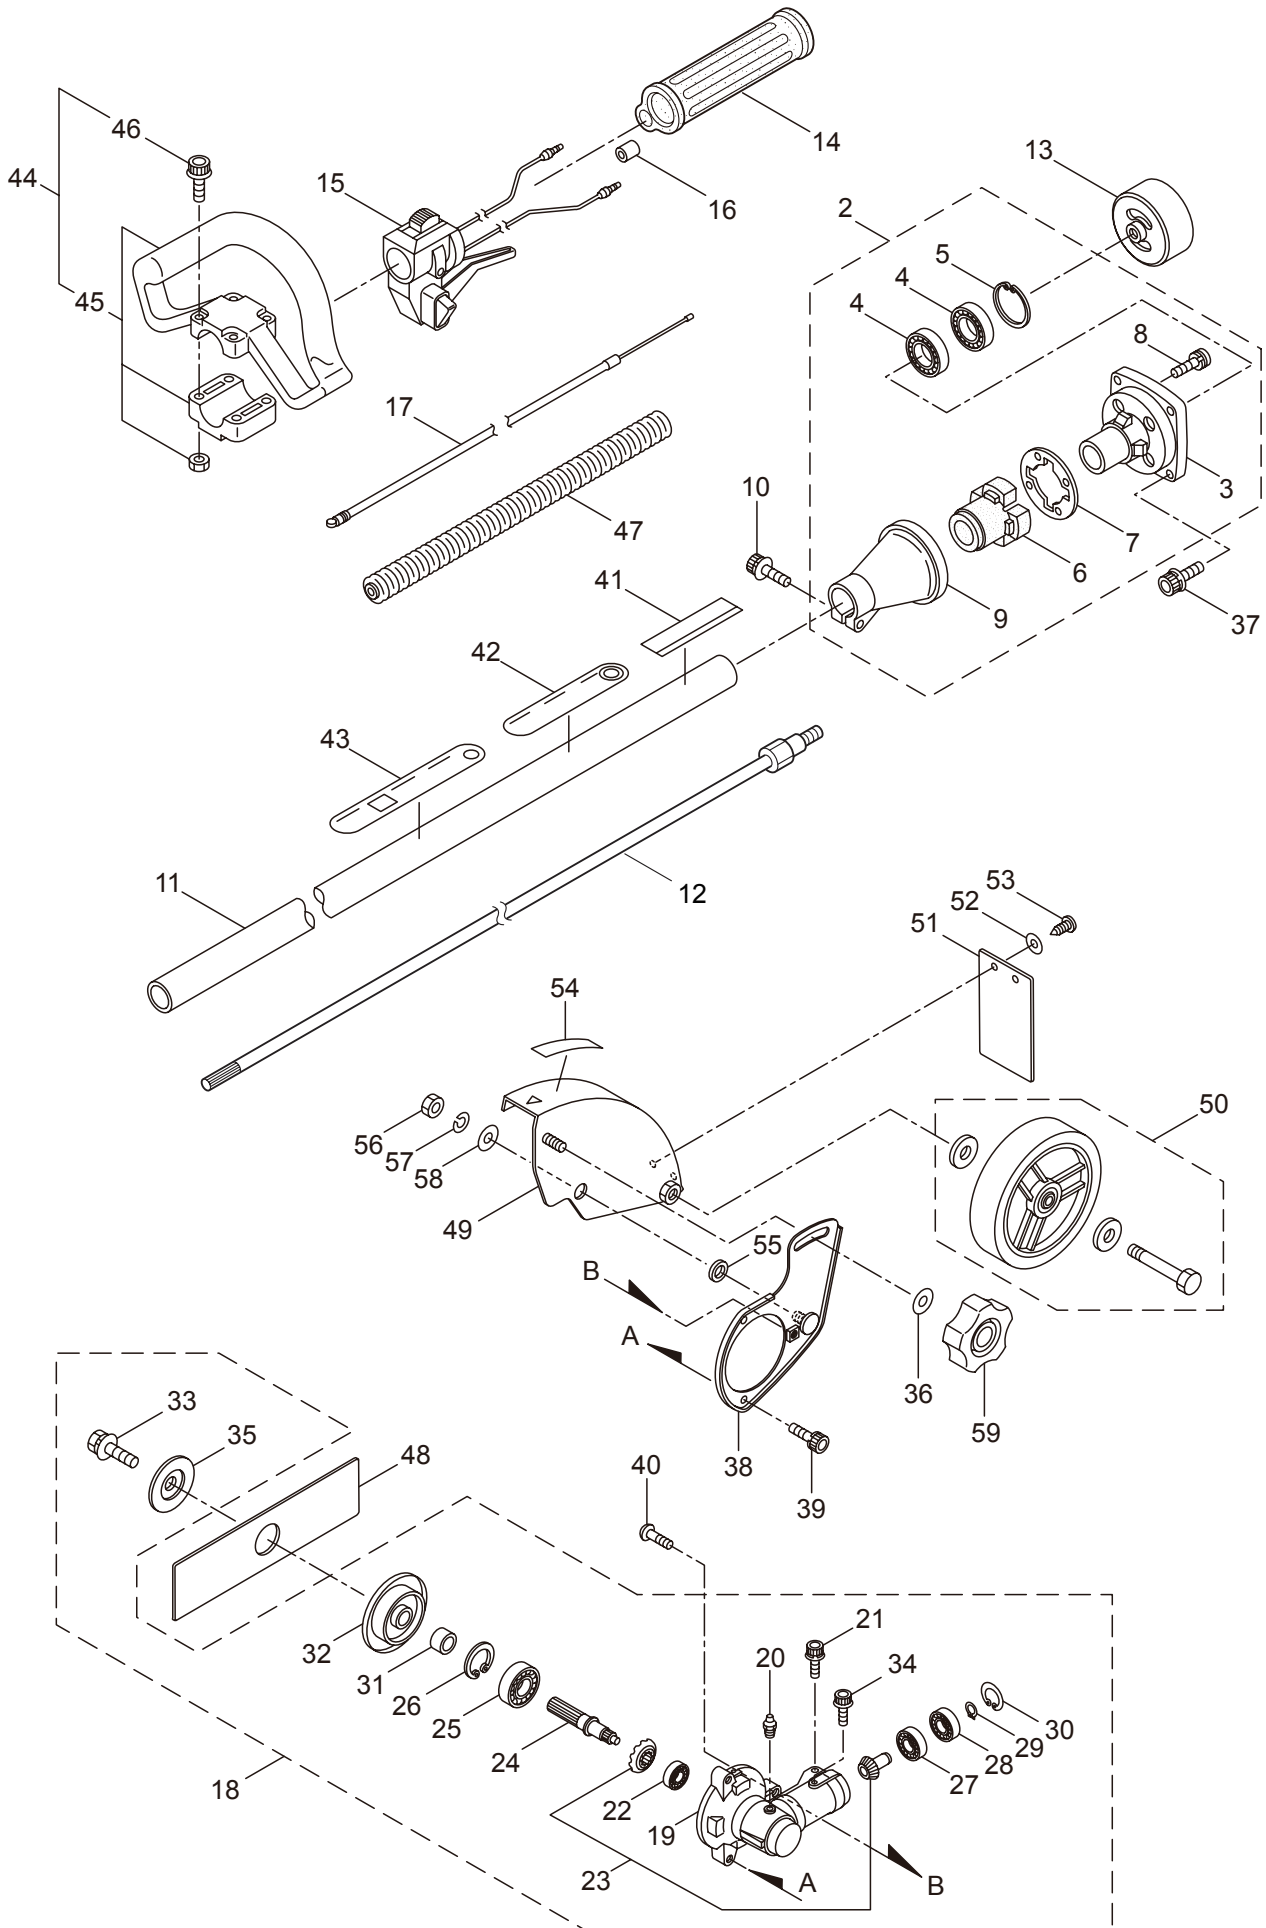

2011. 07.

P/N 523238

1. E30S
MAIN BODY

Ref. No.	Part No.	Part Name	Q'ty	Remarks
1-1	363845	E30S	1	
1-2	215512	Clutch Case Ass'y	1	Incl.3-9
1-3	214592	Bearing Case	1	
1-4	214161	Bearing	2	#6000ZZ
1-5	054676	Snap Ring	1	#26
1-6	214162	Buffer	1	
1-7	214163	Washer	1	
1-8	092033	Screw	4	M5x15
1-9	214593	Driveshaft Tube Adapter	1	
1-10	261246	Cap Screw	1	M5x25
1-11	224122	Driveshaft Tube	1	
1-12	219268	Driveshaft Ass'y	1	
1-13	054677	Clutch Drum	1	
1-14	215532	Shaft Grip	1	
1-15	221465	Throttle Trigger	1	
1-16	214083	Outer Guide	1	
1-17	213444	Throttle Cable	1	340L
1-18	232621	Gearcase Ass'y	1	Incl.19-35
1-19	232631	Gearcase	1	
1-20	069553	Grease Nipple	1	
1-21	261246	Cap Screw	1	M5x25
1-22	210554	Bearing	1	#608
1-23	227104	Gear Set	1	
1-24	232632	Blade Shaft	1	
1-25	217659	Bearing	1	#6201 2RK
1-26	016732	Snap Ring	1	#32
1-27	210560	Bearing	1	#609
1-28	140268	Bearing	1	#609Z
1-29	140269	Snap Ring	1	WR9
1-30	140270	Snap Ring	1	#24
1-31	232633	Collar	1	
1-32	232634	Boss Adapter Ass'y	1	
1-33	215610	Bolt	1	M8x22,Counterclockwise
1-34	215993	Cap Screw	1	M5x10
1-35	232852	Clamping Washer	1	
1-36	127216	Washer	1	M8
1-37	261250	Cap Screw	4	M5x20
1-38	232637	Plate	1	
1-39	219113	Cap Screw	2	M6x20
1-40	264217	Cap Screw	1	M5x20
1-41	232669	Label	1	E30S
1-42	221501	Label	1	Warning
1-43	221502	Label	1	Caution
1-44	227816	Loop Handle Ass'y	1	Incl.45,46
1-45	222139	Loop Handle	1	

1. E30S
MAIN BODY

Ref. No.	Part No.	Part Name	Q'ty	Remarks
1-46	215608	Cap Screw	4	M5x30x16
1-47	213548	Plastic Tube	1	#10x200L
1-48	216062	Cutting Blade	1	50x195xt3.2
1-49	232639	Shield	1	
1-50	229590	Wheel Ass'y	1	
1-51	220162	Flap	1	
1-52	550163	Washer	2	4.3x12xt0.8
1-53	128195	Screw	2	M4x8
1-54	221528	Label	1	Caution
1-55	232641	Washer	1	8x13xt2.5
1-56	126521	Nut	1	M8
1-57	126232	Spring Washer	1	M8
1-58	127216	Washer	1	M8
1-59	219088	Clamping Knob Ass'y	1	