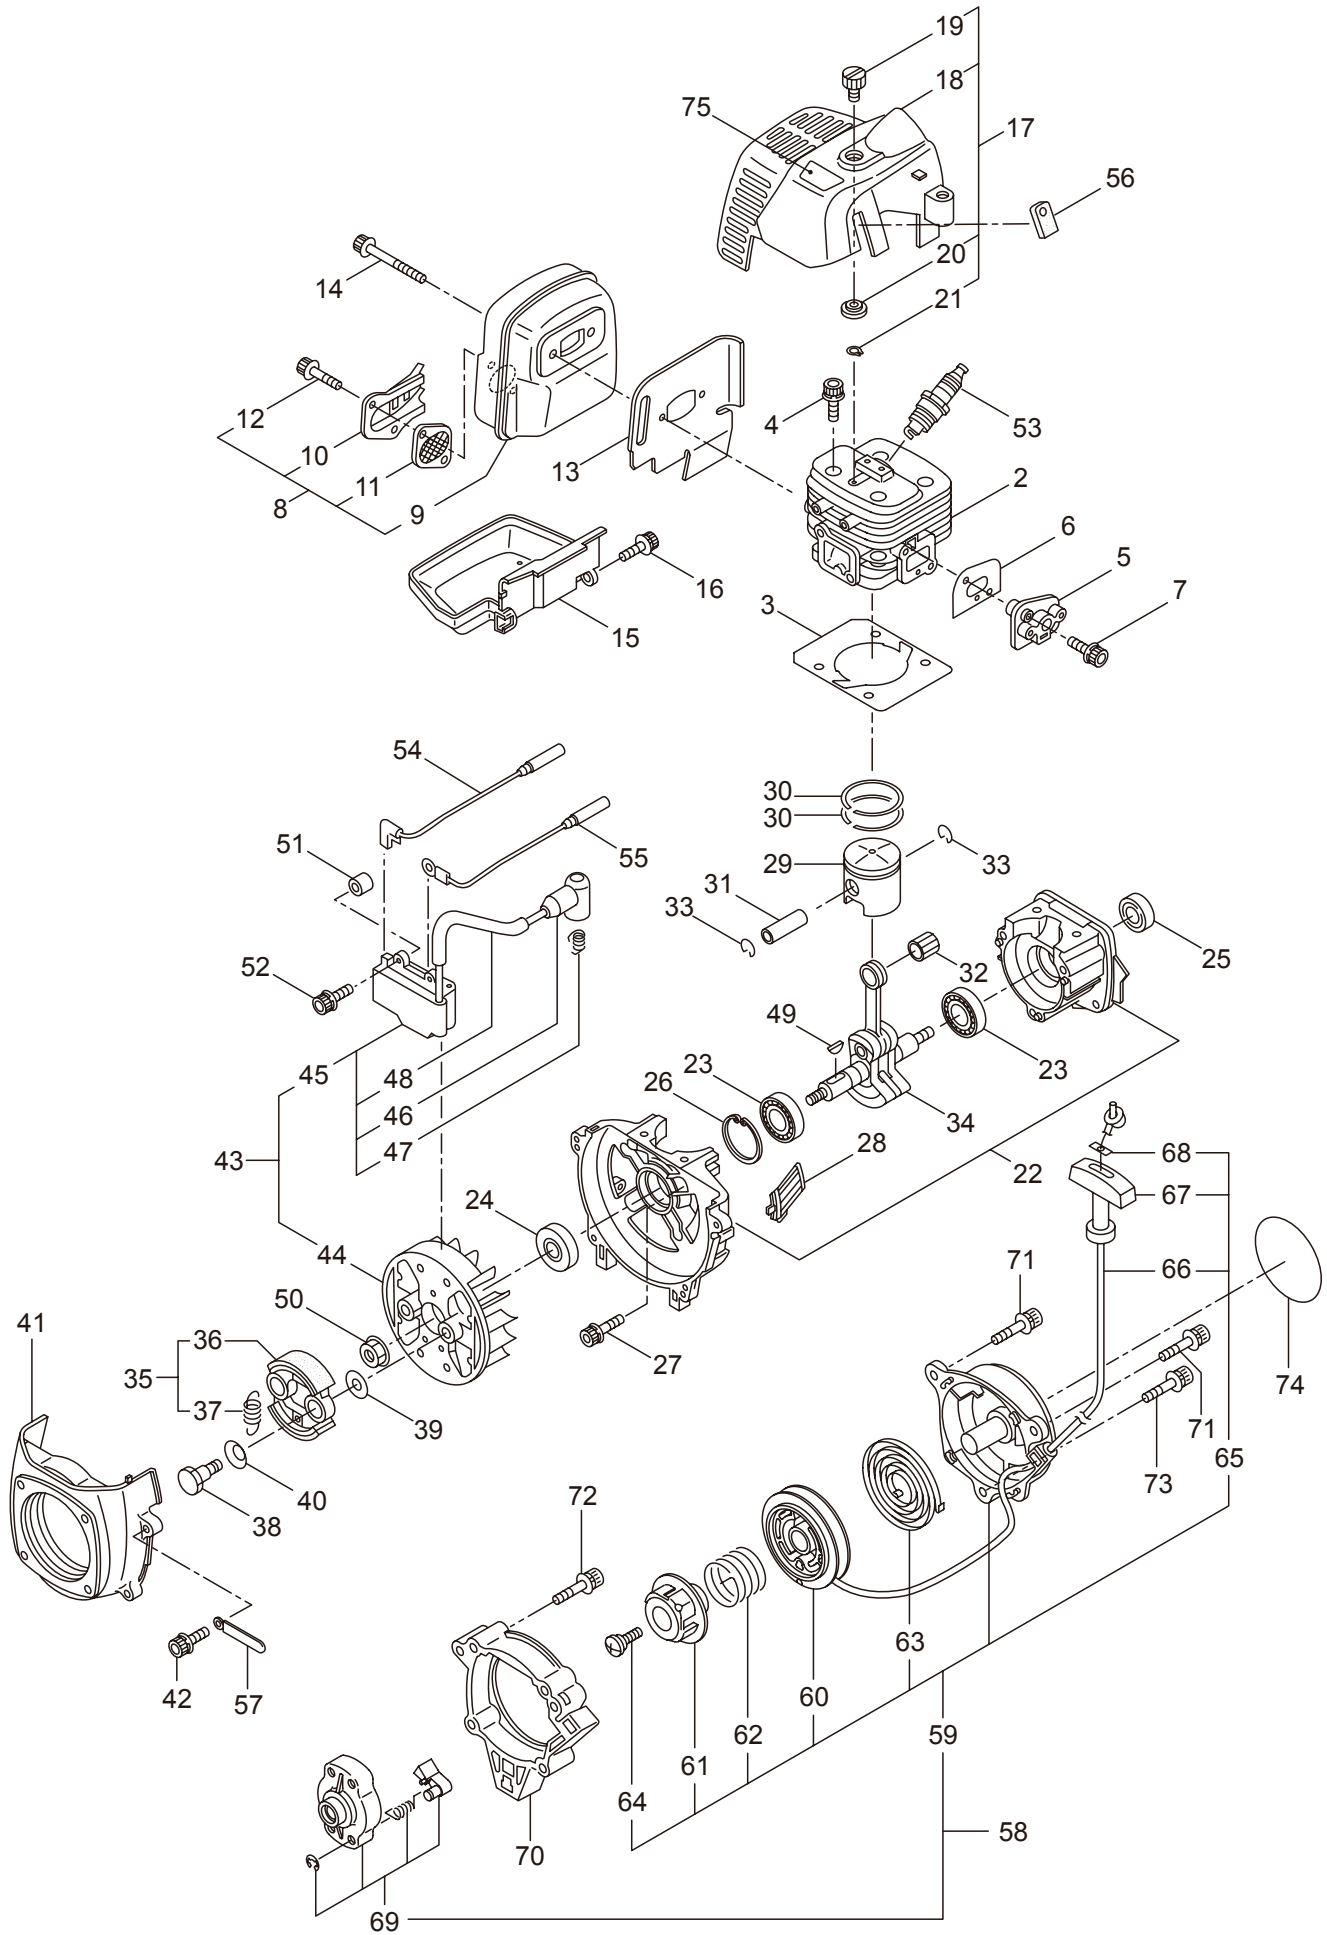

2. E30S ENGINE

Ref. No.	Part No.	Part Name	Q'ty	Remarks
2-46	269714	Plug Boot	1	
2-47	269715	Connector	1	
2-48	281756	Insulator	1	
2-49	261076	Woodruff Key	1	3x10
2-50	261417	Nut,Rotor	1	M8
2-51	280381	Spacer	2	
2-52	261256	Cap Screw	2	M4x25
2-53	285982	Spark Plug	1	NGK BPM8Y
2-54	269722	Lead	1	
2-55	268044	Lead	1	
2-56	269189	Grommet	1	
2-57	264588	Clamp	1	
2-58	283476	Recoil Starter Ass'y	1	Incl.59-69
2-59	283477	Recoil Ass'y	1	Incl.60-68
2-60	283504	Reel	1	
2-61	283505	Cam Plate	1	
2-62	283506	Spring	1	
2-63	280931	Spiral Spring	1	
2-64	267213	Screw	1	
2-65	283578	Stater Rope Ass'y	1	Incl.66-68
2-66	283579	Stater Rope	1	
2-67	261725	Starter Grip	1	
2-68	283511	Rope Stopper	1	
2-69	283575	Starter Pawl Ass'y	1	
2-70	284698	Adapter Ass'y	1	
2-71	283391	Cap Screw	2	M4x20
2-72	265726	Cap Screw	4	M4x16
2-73	282096	Cap Screw	1	M4x16WSW
2-74	288213	Label	1	E30S
2-75	288214	Label	1	E30S