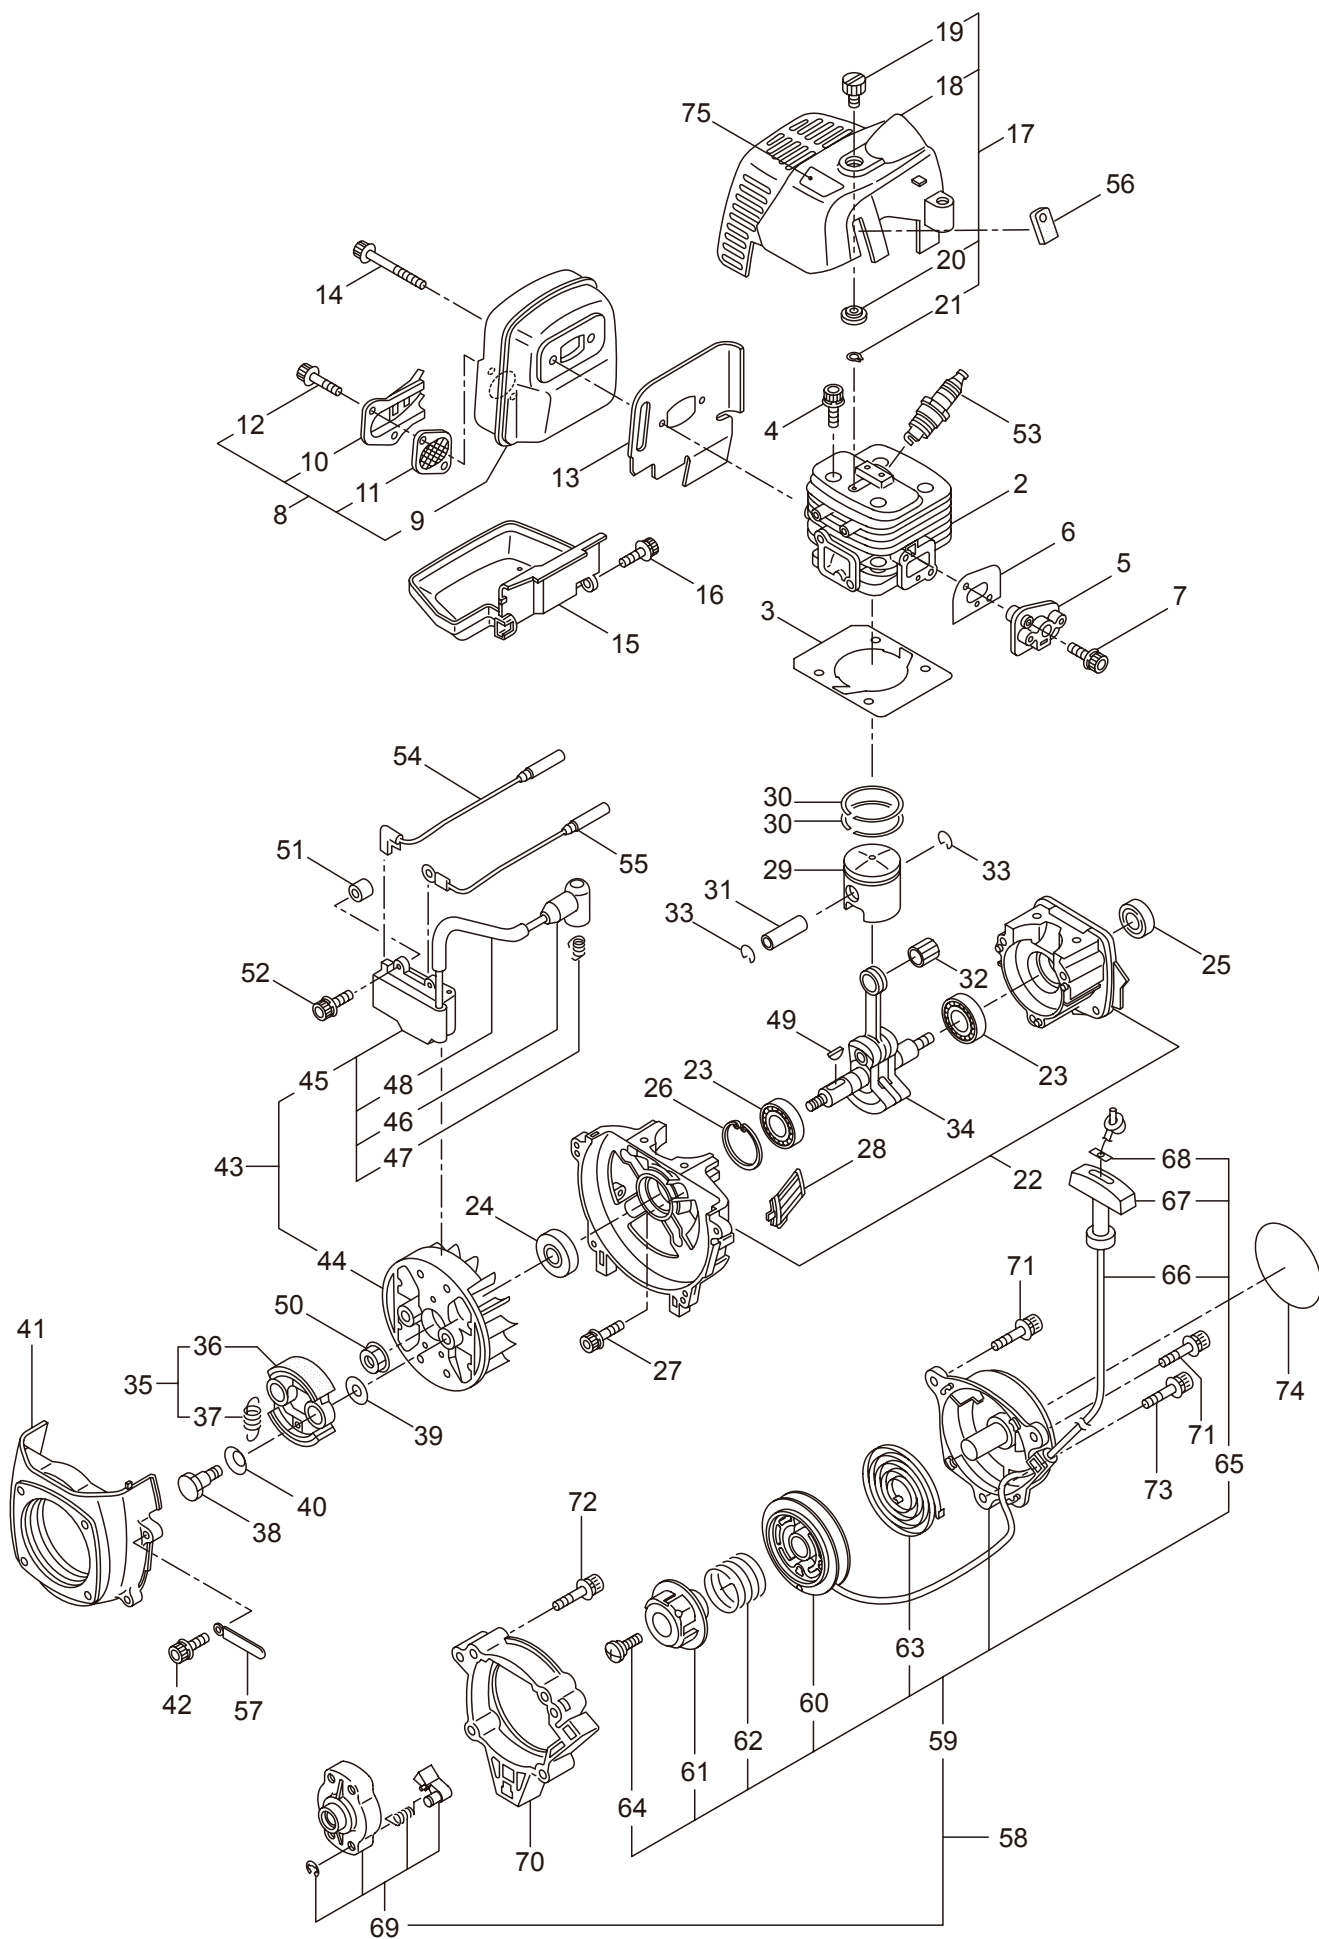

2. E30S ENGINE

Ref. No.	Part No.	Part Name	Q'ty	Remarks
2-1	858900	Engine	1	CE300/62
2-2	286791	Cylinder	1	
2-3	286846	Gasket	1	
2-4	261250	Cap Screw	4	M5x20
2-5	269144	Insulator	1	New gasket required
2-6	267049	Gasket	1	
2-7	265924	Cap Screw	2	M5x25
2-8	283007	Muffler Ass'y	1	Incl.9-12
2-9	283003	Muffler Comp.	1	
2-10	268171	Muffler Tail	1	
2-11	267056	Spark Arrester	1	
2-12	265107	Cap Screw	2	M4x10
2-13	281440	Gasket	1	
2-14	266402	Cap Screw	2	M5x55
2-15	281435	Under Cover	1	
2-16	267191	Cap Screw	1	M5x16
2-17	281742	Top Cover Ass'y	1	Incl.18-21
2-18	281434	Top Cover	1	
2-19	261018	Knob	1	
2-20	261020	Spacer	1	
2-21	261734	Snap Ring	1	#5
2-22	286851	Crankcase	1	
2-23	280488	Bearing	2	PPL 6001
2-24	261492	Oil Seal	1	ISCD12287
2-25	261386	Oil Seal	1	ISCD12227
2-26	055185	Snap Ring	1	#28
2-27	261612	Cap Screw	3	M5x30
2-28	281442	Screen	1	
2-29	268782	Piston	1	
2-30	265067	Piston Ring	2	(2)Required
2-31	265068	Piston Pin	1	
2-32	265225	Bearing,Needle	1	
2-33	261393	Clip,Piston Pin	2	
2-34	265141	Crankshaft/Conn.Rod Ass'y	1	
2-35	267327	Clutch Ass'y	1	Incl.36,37
2-36	267342	Clutch Shoe	2	(2)required
2-37	267345	Spring,Clutch	1	
2-38	264505	Bolt	2	
2-39	261189	Washer	2	6x16.5x1.2
2-40	261777	Wave Washer	2	
2-41	281433	Fan Cover	1	
2-42	261250	Cap Screw	4	M5x20
2-43	286848	Magneto Ass'y	1	Incl.44-48
2-44	286849	Rotor/Fan	1	
2-45	281746	Ignition Coil Ass'y	1	Incl.46-48