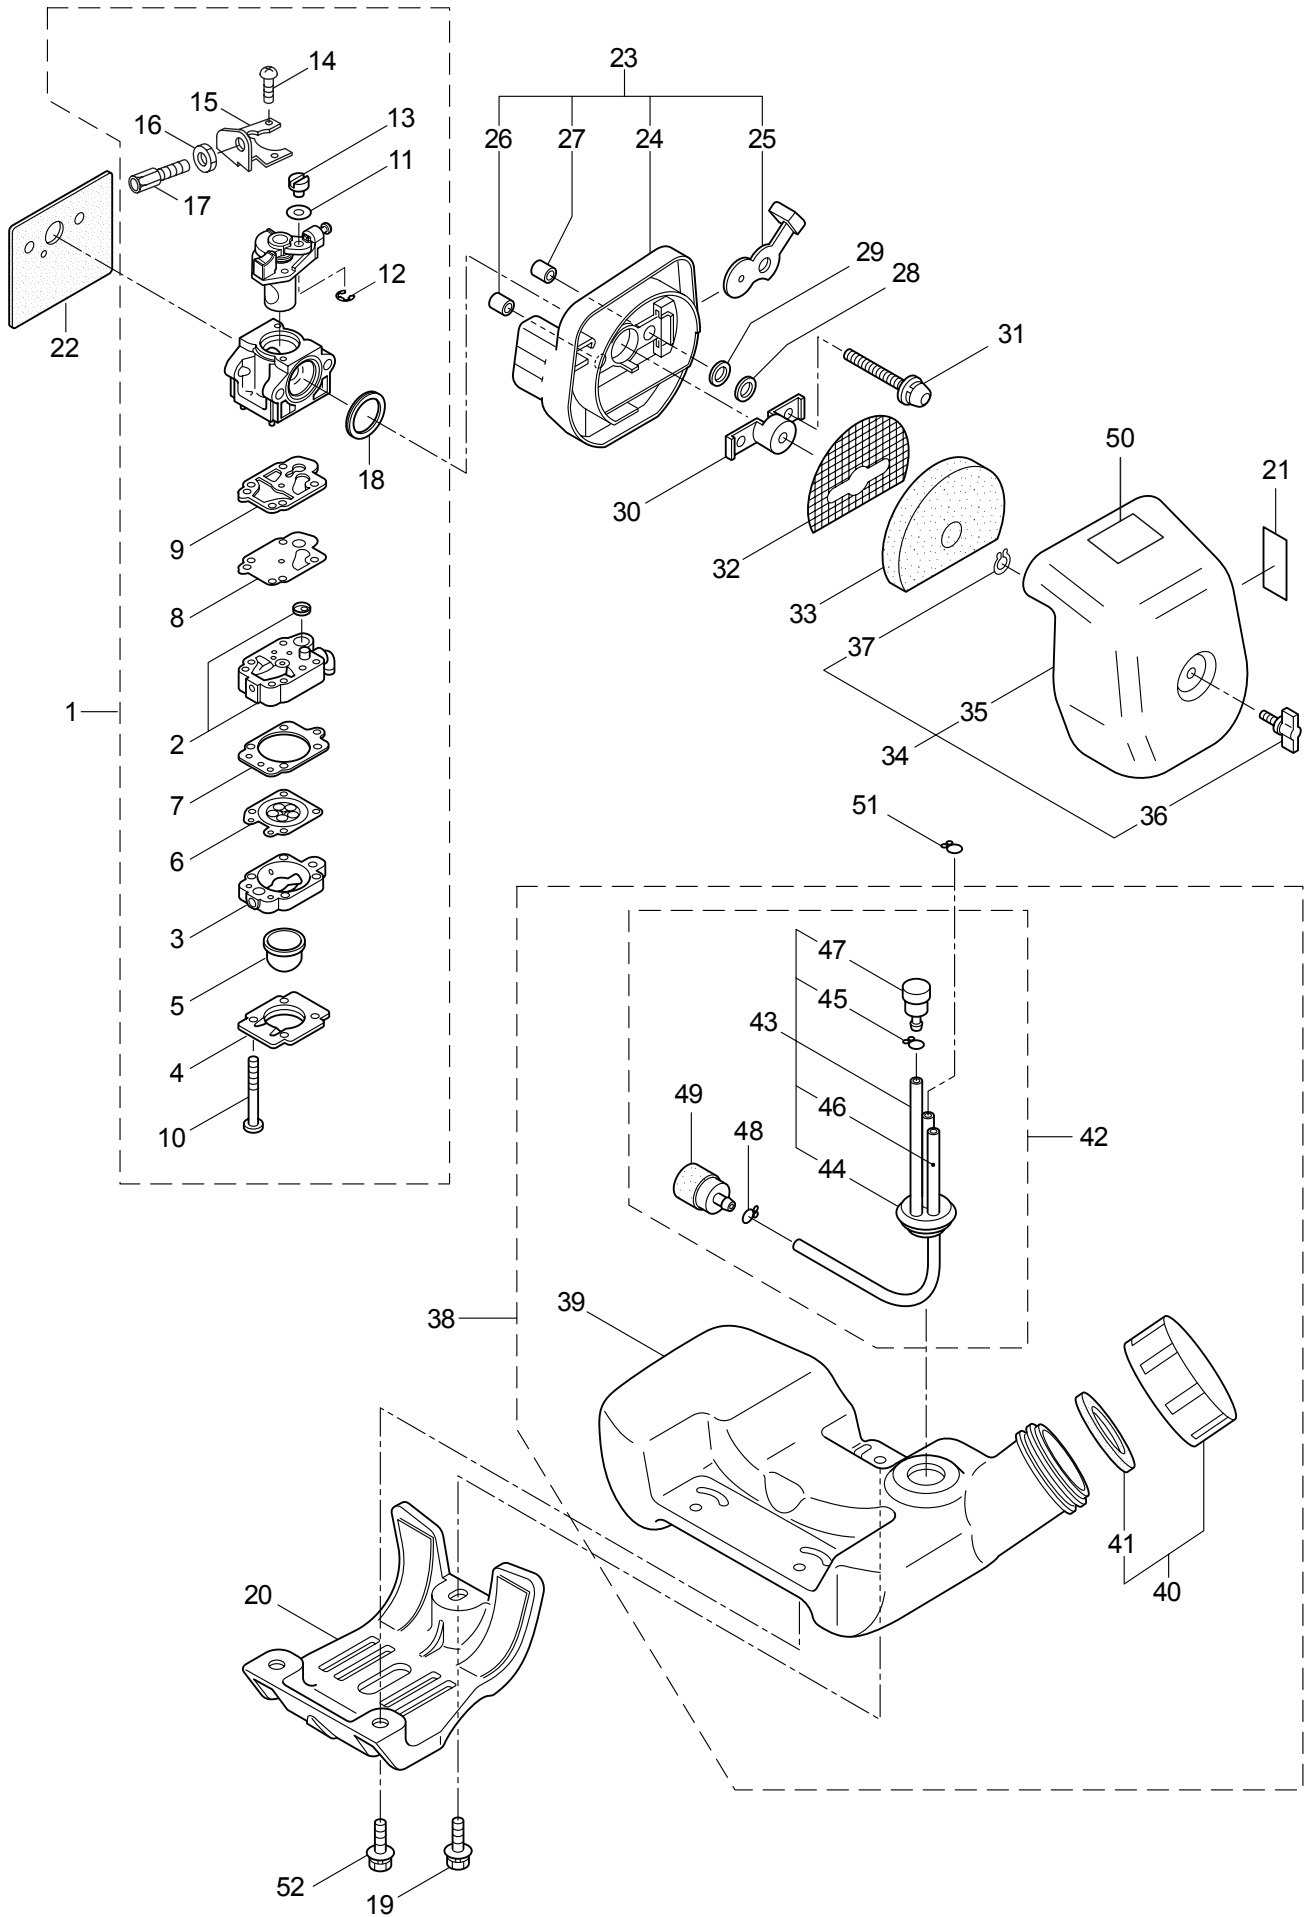

4. B30
CARBURETOR, FUEL TANK

Ref. No.	Part No.	Part Name	Q'ty	Remarks
4-1	282542	Carburetor Ass'y	1	Incl.2-18 New gasket required
4-2	264155	Pump Body	1	
4-3	262991	Purge Body	1	
4-4	262992	Cover Plate	1	
4-5	261874	Primer Bulb	1	
4-6	283905	Diaphragm, Meterring	1	
4-7	262993	Gasket	1	
4-8	262994	Diaphragm,Fuel Pump	1	
4-9	282576	Gasket	1	
4-10	262996	Screw	4	
4-11	264678	Washer	1	
4-12	261876	E-Ring	1	
4-13	261658	Swivel	1	
4-14	261875	Screw	2	
4-15	264677	Bracket	1	
4-16	261878	Nut	1	
4-17	263994	Adapter	1	
4-18	261657	Packing	1	
4-19	281715	Cap Screw	1	M5x20
4-20	281441	Stand	1	
4-21	261352	Label	1	Choke
4-22	269762	Gasket	1	
4-23	268055	Air Filter Case Ass'y	1	Incl.24-27
4-24	268056	Air Filter Case	1	
4-25	268057	Valve	1	
4-26	268157	Sleeve	1	5.5x7.1x6L
4-27	268412	Sleeve	1	5.5x7.1x6.6L
4-28	263345	Packing	1	7.2x11xt1.3
4-29	263942	Washer	1	7.2x12xt0.15
4-30	263815	Stay	1	
4-31	264016	Cap Screw	2	M5x60
4-32	265026	Screen	1	
4-33	265027	Foam Element	1	
4-34	268058	Air Filter Cover Ass'y	1	Incl.35-37
4-35	268059	Air Filter Cover	1	
4-36	281438	Knob	1	
4-37	261734	Snap Ring	1	#5
4-38	285226	Fuel Tank Ass'y	1	Incl.39-49
4-39	284820	Fuel Tank	1	
4-40	281565	Fuel Tank Cap Ass'y	1	Incl.41
4-41	269377	Gasket	1	
4-42	282538	Fuel Pipe Pick-up Ass'y	1	Incl.43-49
4-43	282539	Fuel Pipe Ass'y	1	Incl.44-47
4-44	268065	Grommet	1	
4-45	261117	Clip	1