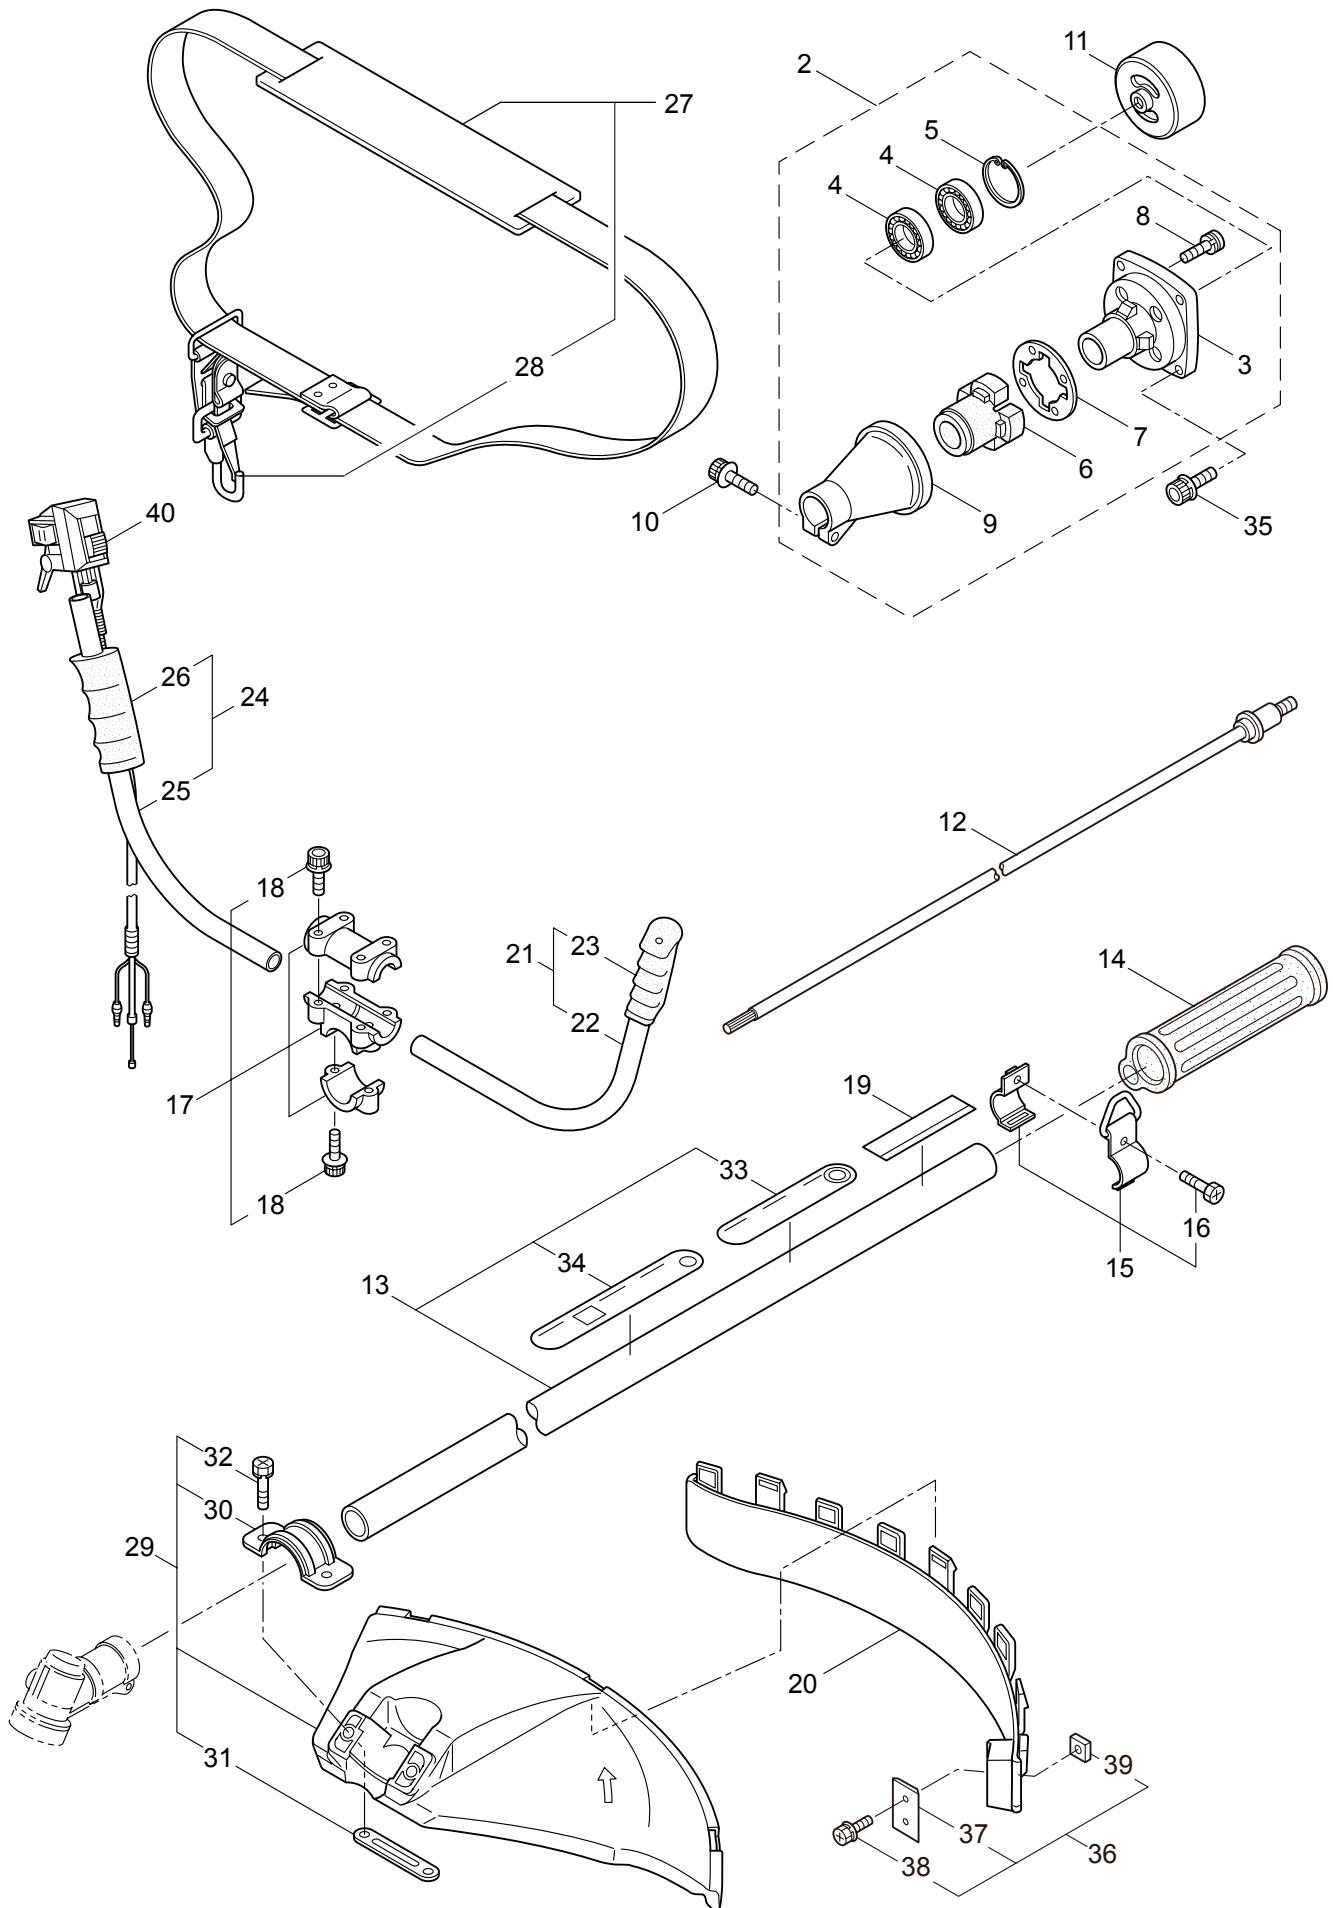

2011. 09.

P/N 523276

1. B30
MAIN BODY

Ref. No.	Part No.	Part Name	Q'ty	Remarks
1-1	363867	B30	1	
1-2	215512	Clutch Case Ass'y	1	Incl.3-9
1-3	214592	Bearing Case	1	
1-4	214161	Bearing	2	#6000ZZ
1-5	054676	Snap Ring	1	#26
1-6	214162	Buffer	1	
1-7	214163	Washer	1	
1-8	092033	Screw	4	M5x15
1-9	214593	Driveshaft Tube Adapter	1	
1-10	261246	Cap Screw	1	M5x25
1-11	054677	Clutch Drum	1	
1-12	219268	Driveshaft Ass'y	1	
1-13	220078	Driveshaft Tube Ass'y	1	Incl.33,34
1-14	215532	Shaft Grip	1	
1-15	054691	Hanging Bracket Ass'y	1	Incl.16
1-16	089738	Bolt	1	M5x15
1-17	216935	Bracket Ass'y	1	Incl.18
1-18	261246	Cap Screw	6	M5x25
1-19	232814	Label	1	B30
1-20	230748	Cover Extention	1	
1-21	225225	Handle (A) Ass'y	1	Incl.22,23
1-22	219362	Handle (A)	1	
1-23	218467	Handle Grip	1	
1-24	225227	Handle (B) Ass'y	1	Incl.25,26
1-25	219363	Handle (B)	1	
1-26	218468	Handle Grip	1	
1-27	220533	Hanging Strap Ass'y	1	Incl.28
1-28	231657	Hook	1	
1-29	228302	Safety Cover Ass'y	1	Incl.30-32
1-30	227822	Bracket	1	
1-31	227819	Bracket	1	
1-32	092555	Bolt	2	M6x30
1-33	221501	Label	1	Warning
1-34	221502	Label	1	Caution
1-35	261250	Cap Screw	4	M5x20
1-36	230789	String Cutter Ass'y	1	Incl.37-39
1-37	230747	String Cutter	1	
1-38	817002	Bolt	1	M5x20
1-39	228325	Nut	1	
1-40	221784	Throttle Trigger	1	

2. B30
GEARCASE

Ref. No.	Part No.	Part Name	Q'ty	Remarks
2-1	228403	Gearcase Ass'y	1	Incl.2-17
2-2	225960	Gearcase	1	
2-3	089845	Bolt	1	M8x10
2-4	227990	Bearing	1	#608
2-5	228416	Gear Set	1	
2-6	225896	Bolt	1	M5x10
2-7	227991	Bearing	1	#6001DDU
2-8	055185	Snap Ring	1	#28
2-9	227992	Bearing	1	#609
2-10	227993	Bearing	1	#609Z
2-11	228477	Snap Ring	1	#9
2-12	140270	Snap Ring	1	#24
2-13	092550	Bolt	1	M5x25-7T
2-14	212986	Boss Adapter	1	
2-15	140275	Clamping Washer	1	
2-16	215547	Stabilizer	1	
2-17	215610	Bolt	1	M8x22,Counterclockwise
2-18	232025	Instruction Manual	1	
2-19	210418	Box Spanner	1	13x19x(+)
2-20	219431	Wrench	1	3mm
2-21	219432	Wrench	1	4mm
2-22	022865	Double-ended Wrench	1	8x10