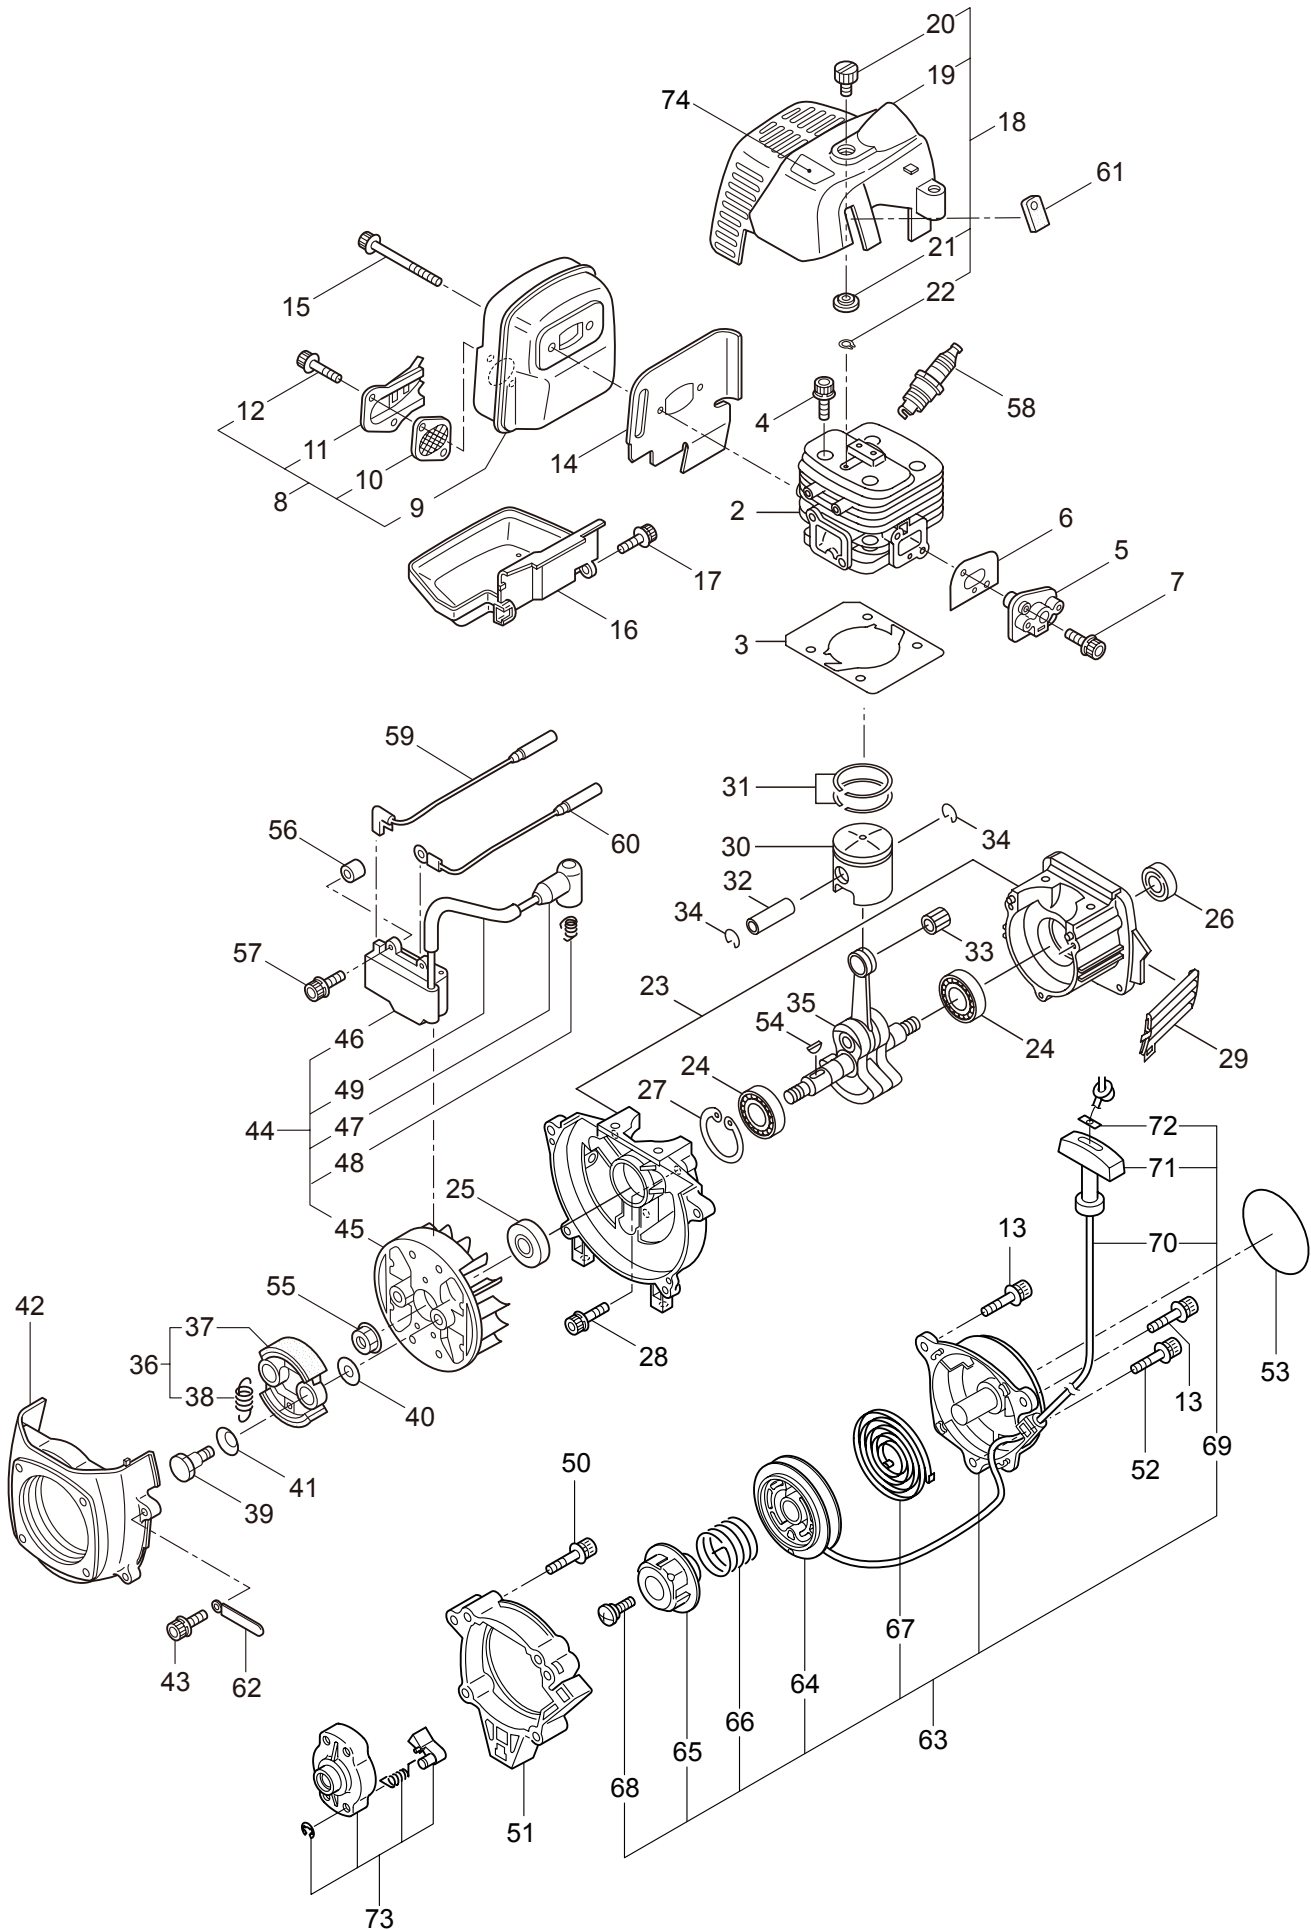

3. B30 ENGINE

Ref. No.	Part No.	Part Name	Q'ty	Remarks
3-1	858920	Engine	1	CE300/65
3-2	286791	Cylinder	1	
3-3	286846	Gasket	1	
3-4	261250	Cap Screw	4	M5x20
3-5	269144	Insulator	1	New gasket required
3-6	267049	Gasket	1	
3-7	265924	Cap Screw	2	M5x25
3-8	283007	Muffler Ass'y	1	Incl.9-12
3-9	283003	Muffler Comp.	1	
3-10	267056	Spark Arrester	1	
3-11	268171	Muffler Tail	1	
3-12	265107	Cap Screw	2	M4x10
3-13	283391	Cap Screw	2	M4x20
3-14	281440	Gasket	1	
3-15	266402	Cap Screw	2	M5x55
3-16	281435	Under Cover	1	
3-17	267191	Cap Screw	1	M5x16
3-18	281742	Top Cover Ass'y	1	Incl.19-22
3-19	281434	Top Cover	1	
3-20	261018	Knob	1	
3-21	261020	Spacer	1	
3-22	261734	Snap Ring	1	#5
3-23	286851	Crankcase	1	
3-24	280488	Bearing	2	PPL 6001
3-25	261492	Oil Seal	1	ISCD12287
3-26	261386	Oil Seal	1	ISCD12227
3-27	055185	Snap Ring	1	#28
3-28	261612	Cap Screw	3	M5x30
3-29	281442	Screen	1	
3-30	268782	Piston	1	
3-31	265067	Piston Ring	2	(2)Required
3-32	265068	Piston Pin	1	
3-33	265225	Bearing,Needle	1	
3-34	261393	Clip,Piston Pin	2	
3-35	265141	Crankshaft/Conn.Rod Ass'y	1	
3-36	267327	Clutch Ass'y	1	Incl.37,38
3-37	267342	Clutch Shoe	2	(2)required
3-38	267345	Spring,Clutch	1	
3-39	264505	Bolt	2	
3-40	261189	Washer	2	6x16.5x1.2
3-41	261777	Wave Washer	2	
3-42	281433	Fan Cover	1	
3-43	261250	Cap Screw	4	M5x20
3-44	286848	Magneto Ass'y	1	Incl.45-49
3-45	286849	Rotor/Fan	1