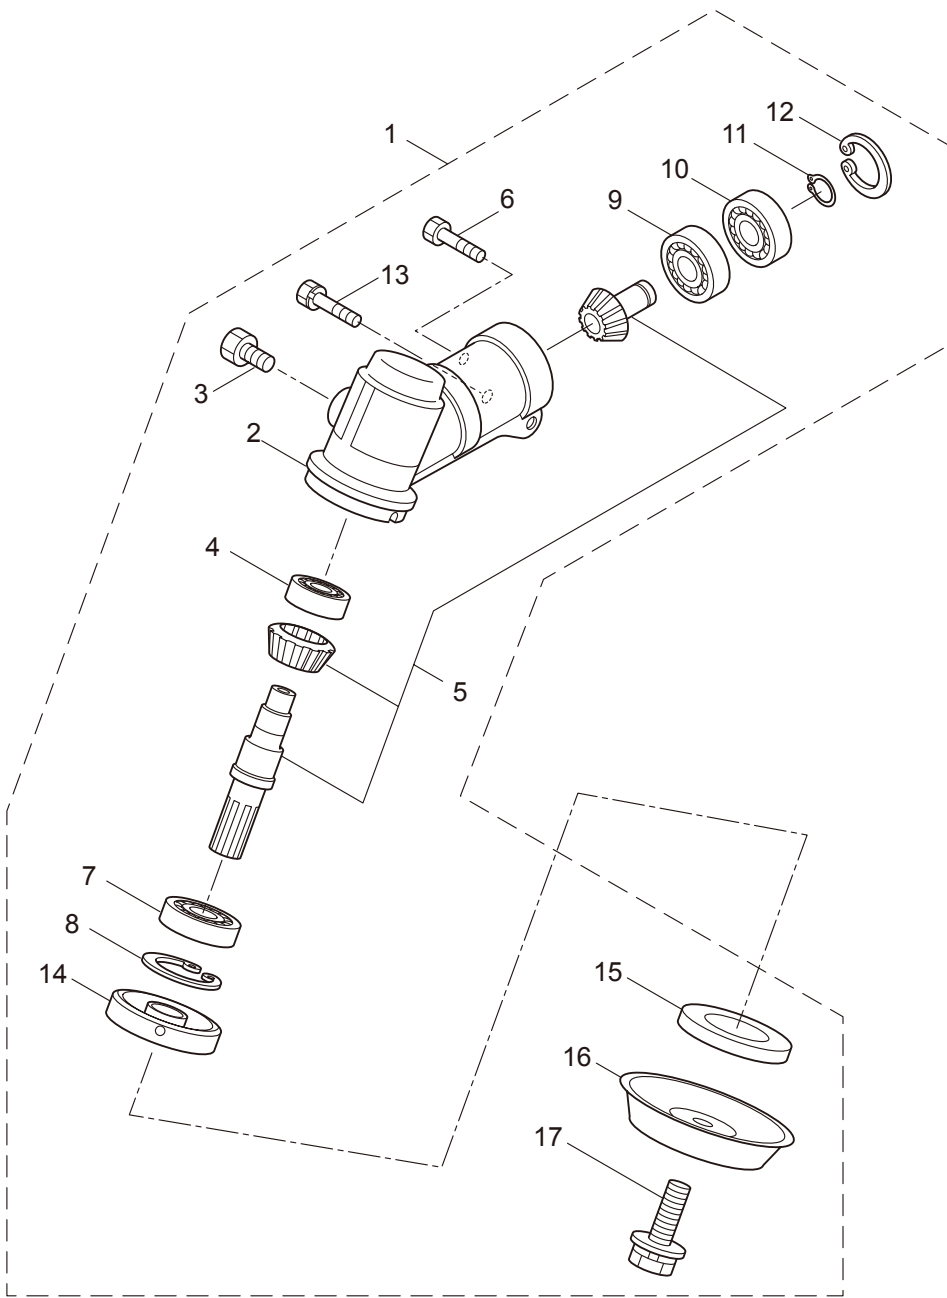

2011. 09.

P/N 523276

1. B30
MAIN BODY

Ref. No.	Part No.	Part Name	Q'ty	Remarks
1-1	363867	B30	1	
1-2	215512	Clutch Case Ass'y	1	Incl.3-9
1-3	214592	Bearing Case	1	
1-4	214161	Bearing	2	#6000ZZ
1-5	054676	Snap Ring	1	#26
1-6	214162	Buffer	1	
1-7	214163	Washer	1	
1-8	092033	Screw	4	M5x15
1-9	214593	Driveshaft Tube Adapter	1	
1-10	261246	Cap Screw	1	M5x25
1-11	054677	Clutch Drum	1	
1-12	219268	Driveshaft Ass'y	1	
1-13	220078	Driveshaft Tube Ass'y	1	Incl.33,34
1-14	215532	Shaft Grip	1	
1-15	054691	Hanging Bracket Ass'y	1	Incl.16
1-16	089738	Bolt	1	M5x15
1-17	216935	Bracket Ass'y	1	Incl.18
1-18	261246	Cap Screw	6	M5x25
1-19	232814	Label	1	B30
1-20	230748	Cover Extention	1	
1-21	225225	Handle (A) Ass'y	1	Incl.22,23
1-22	219362	Handle (A)	1	
1-23	218467	Handle Grip	1	
1-24	225227	Handle (B) Ass'y	1	Incl.25,26
1-25	219363	Handle (B)	1	
1-26	218468	Handle Grip	1	
1-27	220533	Hanging Strap Ass'y	1	Incl.28
1-28	231657	Hook	1	
1-29	228302	Safety Cover Ass'y	1	Incl.30-32
1-30	227822	Bracket	1	
1-31	227819	Bracket	1	
1-32	092555	Bolt	2	M6x30
1-33	221501	Label	1	Warning
1-34	221502	Label	1	Caution
1-35	261250	Cap Screw	4	M5x20
1-36	230789	String Cutter Ass'y	1	Incl.37-39
1-37	230747	String Cutter	1	
1-38	817002	Bolt	1	M5x20
1-39	228325	Nut	1	
1-40	221784	Throttle Trigger	1	

2. B30
GEARCASE

Ref. No.	Part No.	Part Name	Q'ty	Remarks
2-1	228403	Gearcase Ass'y	1	Incl.2-17
2-2	225960	Gearcase	1	
2-3	089845	Bolt	1	M8x10
2-4	227990	Bearing	1	#608
2-5	228416	Gear Set	1	
2-6	225896	Bolt	1	M5x10
2-7	227991	Bearing	1	#6001DDU
2-8	055185	Snap Ring	1	#28
2-9	227992	Bearing	1	#609
2-10	227993	Bearing	1	#609Z
2-11	228477	Snap Ring	1	#9
2-12	140270	Snap Ring	1	#24
2-13	092550	Bolt	1	M5x25-7T
2-14	212986	Boss Adapter	1	
2-15	140275	Clamping Washer	1	
2-16	215547	Stabilizer	1	
2-17	215610	Bolt	1	M8x22,Counterclockwise
2-18	232025	Instruction Manual	1	
2-19	210418	Box Spanner	1	13x19x(+)
2-20	219431	Wrench	1	3mm
2-21	219432	Wrench	1	4mm
2-22	022865	Double-ended Wrench	1	8x10