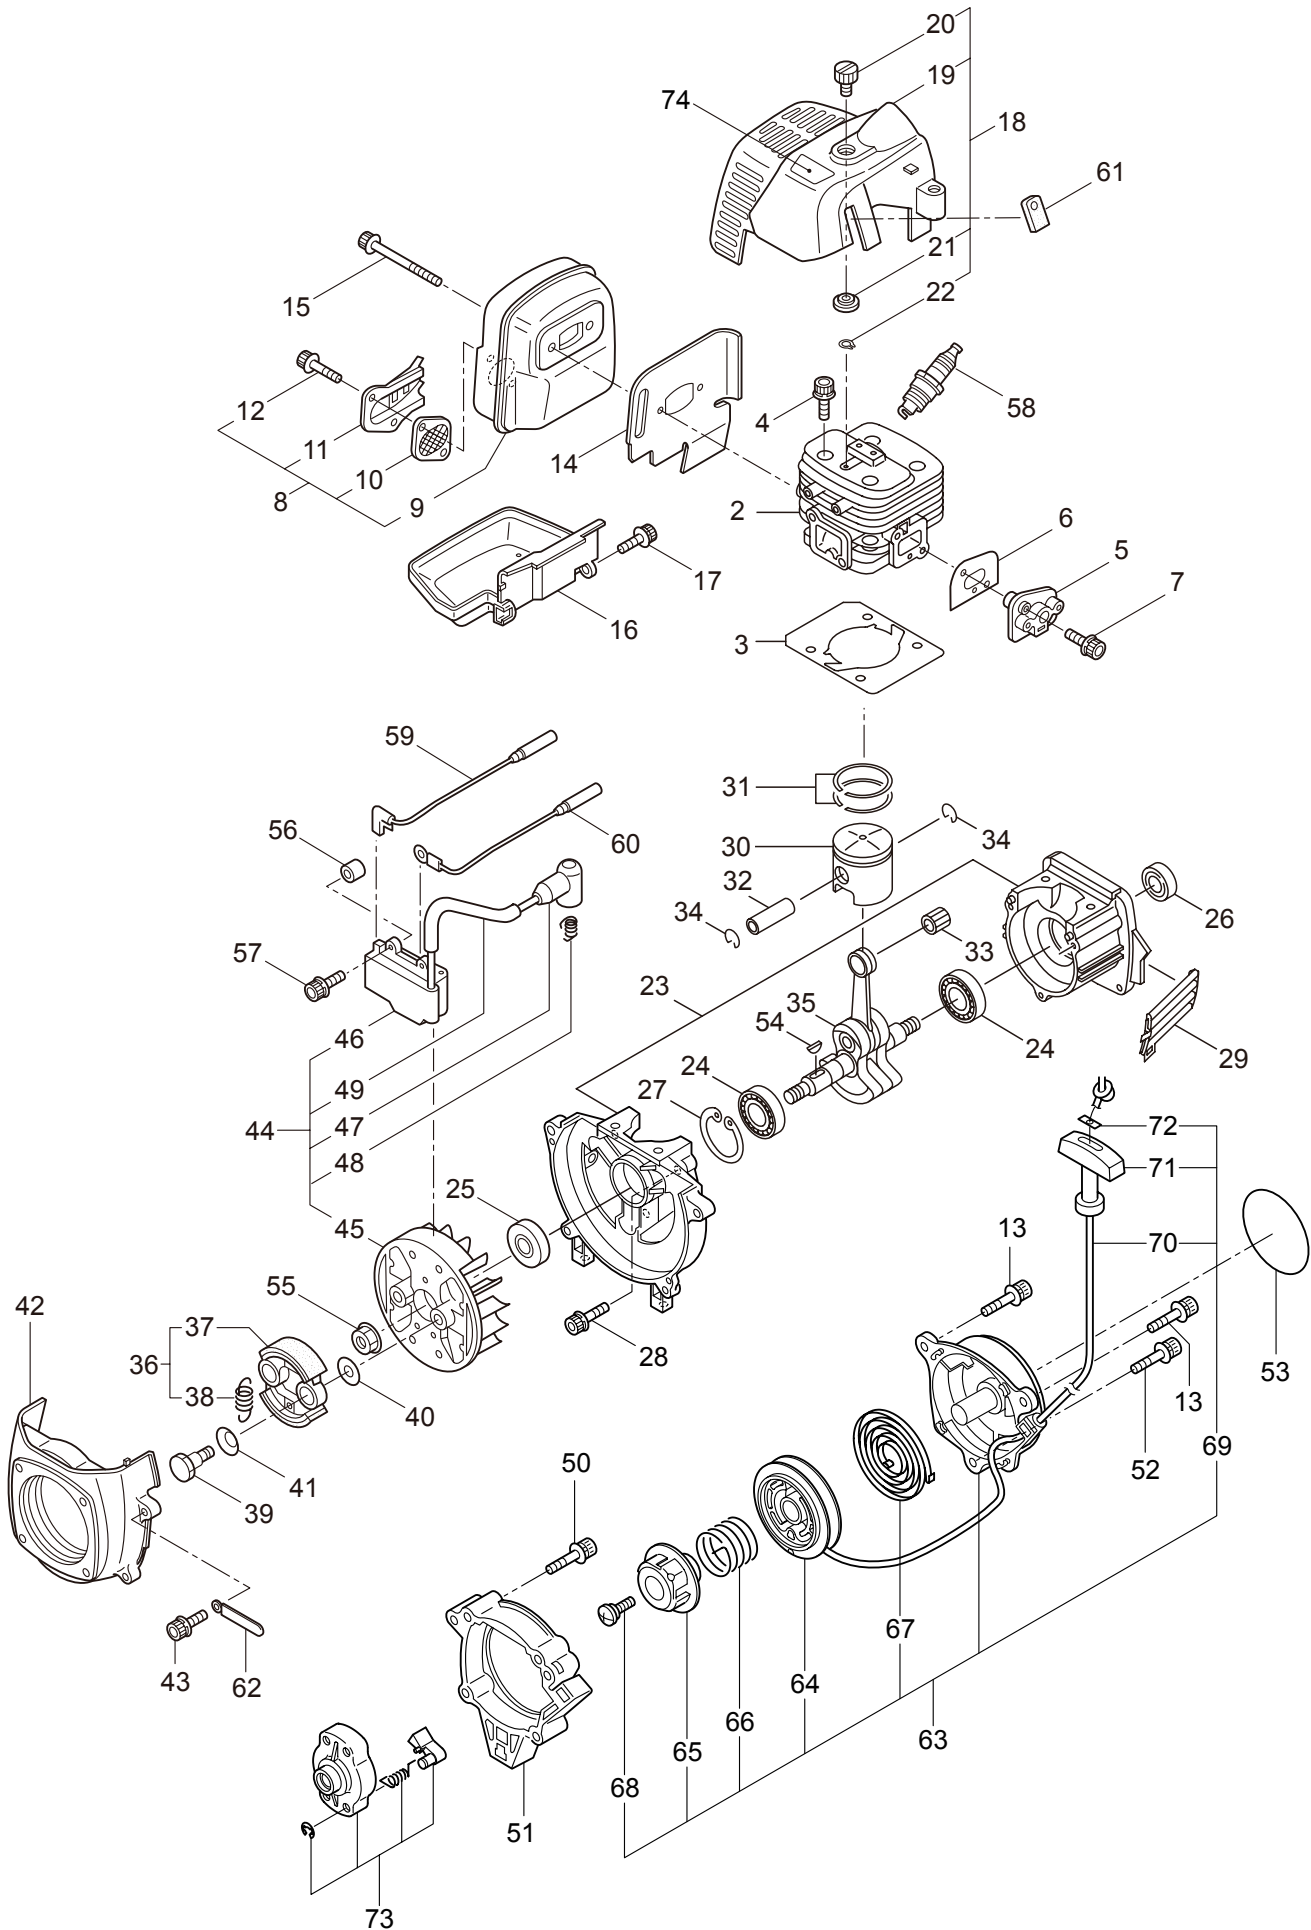

3. B30 ENGINE

Ref. No.	Part No.	Part Name	Q'ty	Remarks
3-46	281746	Ignition Coil Ass'y	1	Incl.47-49
3-47	269714	Plug Boot	1	
3-48	269715	Connector	1	
3-49	281756	Insulator	1	
3-50	265726	Cap Screw	4	M4x16
3-51	284698	Adapter Ass'y	1	
3-52	282096	Cap Screw	1	M4x16WSW
3-53	288314	Label	1	B30
3-54	261076	Woodruff Key	1	3x10
3-55	261417	Nut,Rotor	1	M8
3-56	280381	Spacer	2	
3-57	261256	Cap Screw	2	M4x25
3-58	285982	Spark Plug	1	NGK BPM8Y
3-59	269722	Lead	1	
3-60	268044	Lead	1	
3-61	269189	Grommet	1	
3-62	264588	Clamp	1	
3-63	283477	Recoil Ass'y	1	Incl.64-72
3-64	283504	Reel	1	
3-65	283505	Cam Plate	1	
3-66	283506	Spring	1	
3-67	280931	Spiral Spring	1	
3-68	267213	Screw	1	
3-69	283578	Stater Rope Ass'y	1	Incl.70-72
3-70	283579	Stater Rope	1	
3-71	261725	Starter Grip	1	
3-72	283511	Rope Stopper	1	
3-73	283575	Starter Pawl Ass'y	1	
3-74	288315	Label	1	B30