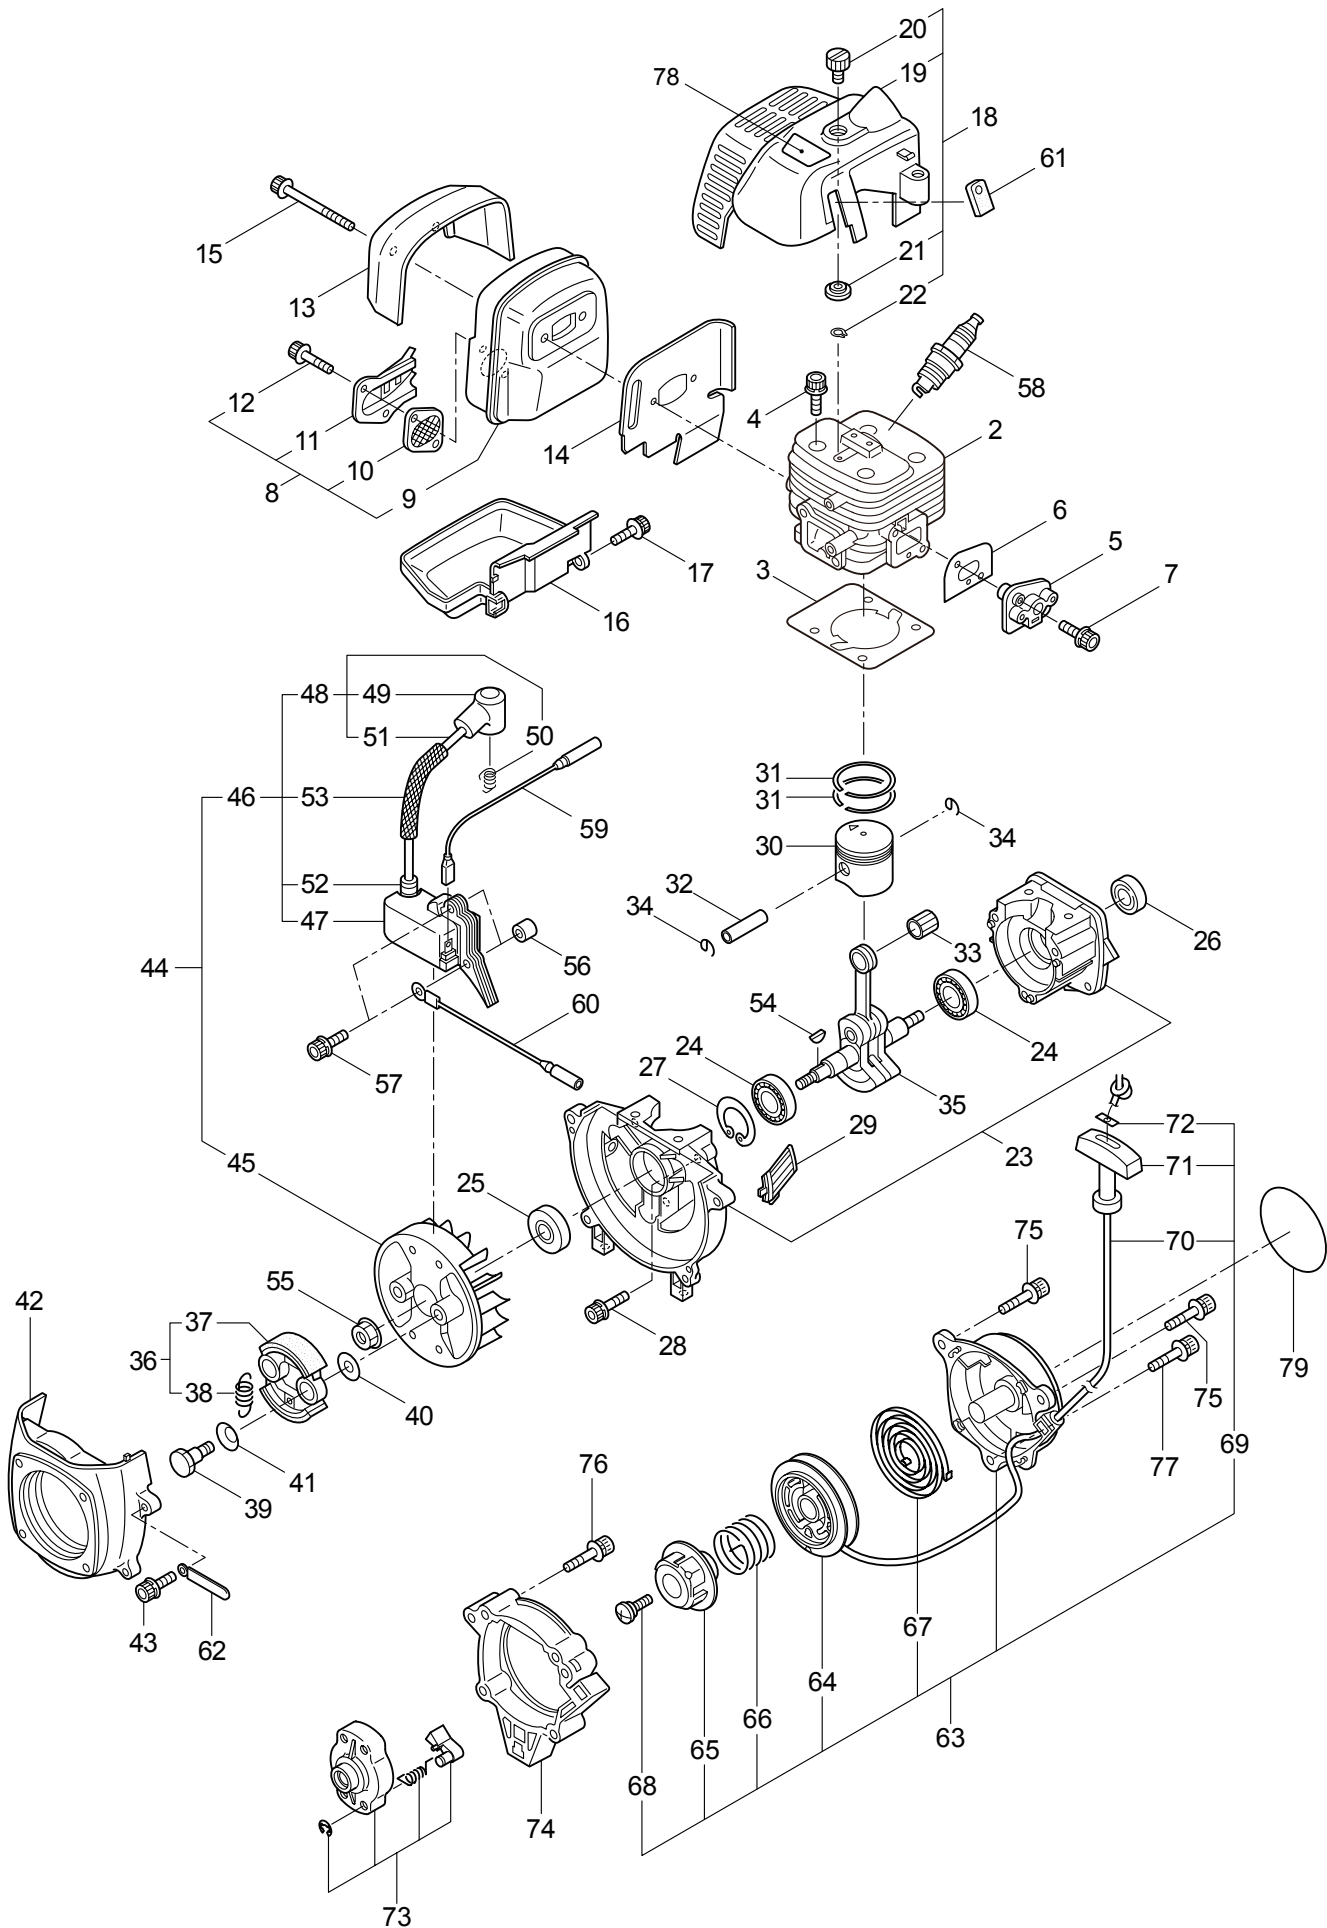

3. B23L ENGINE

Ref. No.	Part No.	Part Name	Q'ty	Remarks
3-46	281705	Ignition Coil Ass'y	1	Incl.47-53
3-47	281706	Coil	1	
3-48	281707	Spark Plug Wire Ass'y	1	Incl.49-51
3-49	261074	Plug Boot	1	
3-50	261075	Connector	1	
3-51	281709	Spark Plug Wire	1	
3-52	261072	Cap	1	
3-53	280080	Insulator	1	
3-54	261076	Woodruff Key	1	3x10
3-55	261417	Nut,Rotor	1	M8
3-56	280381	Spacer	2	
3-57	261256	Cap Screw	2	M4x25
3-58	285982	Spark Plug	1	NGK BPM8Y
3-59	263804	Lead	1	
3-60	268044	Lead	1	
3-61	269189	Grommet	1	
3-62	264588	Clamp	1	
3-63	283477	Recoil Ass'y	1	Incl.64-72
3-64	283504	Reel	1	
3-65	283505	Cam Plate	1	
3-66	283506	Spring	1	
3-67	280931	Spiral Spring	1	
3-68	267213	Screw	1	
3-69	283578	Stater Rope Ass'y	1	Incl.70-72
3-70	283579	Stater Rope	1	
3-71	261725	Starter Grip	1	
3-72	283511	Rope Stopper	1	
3-73	283575	Starter Pawl Ass'y	1	
3-74	284698	Adapter Ass'y	1	
3-75	283391	Cap Screw	2	M4x20
3-76	265726	Cap Screw	4	M4x16
3-77	282096	Cap Screw	1	M4x16WSW
3-78	288325	Label	1	B23L
3-79	288324	Label	1	B23L