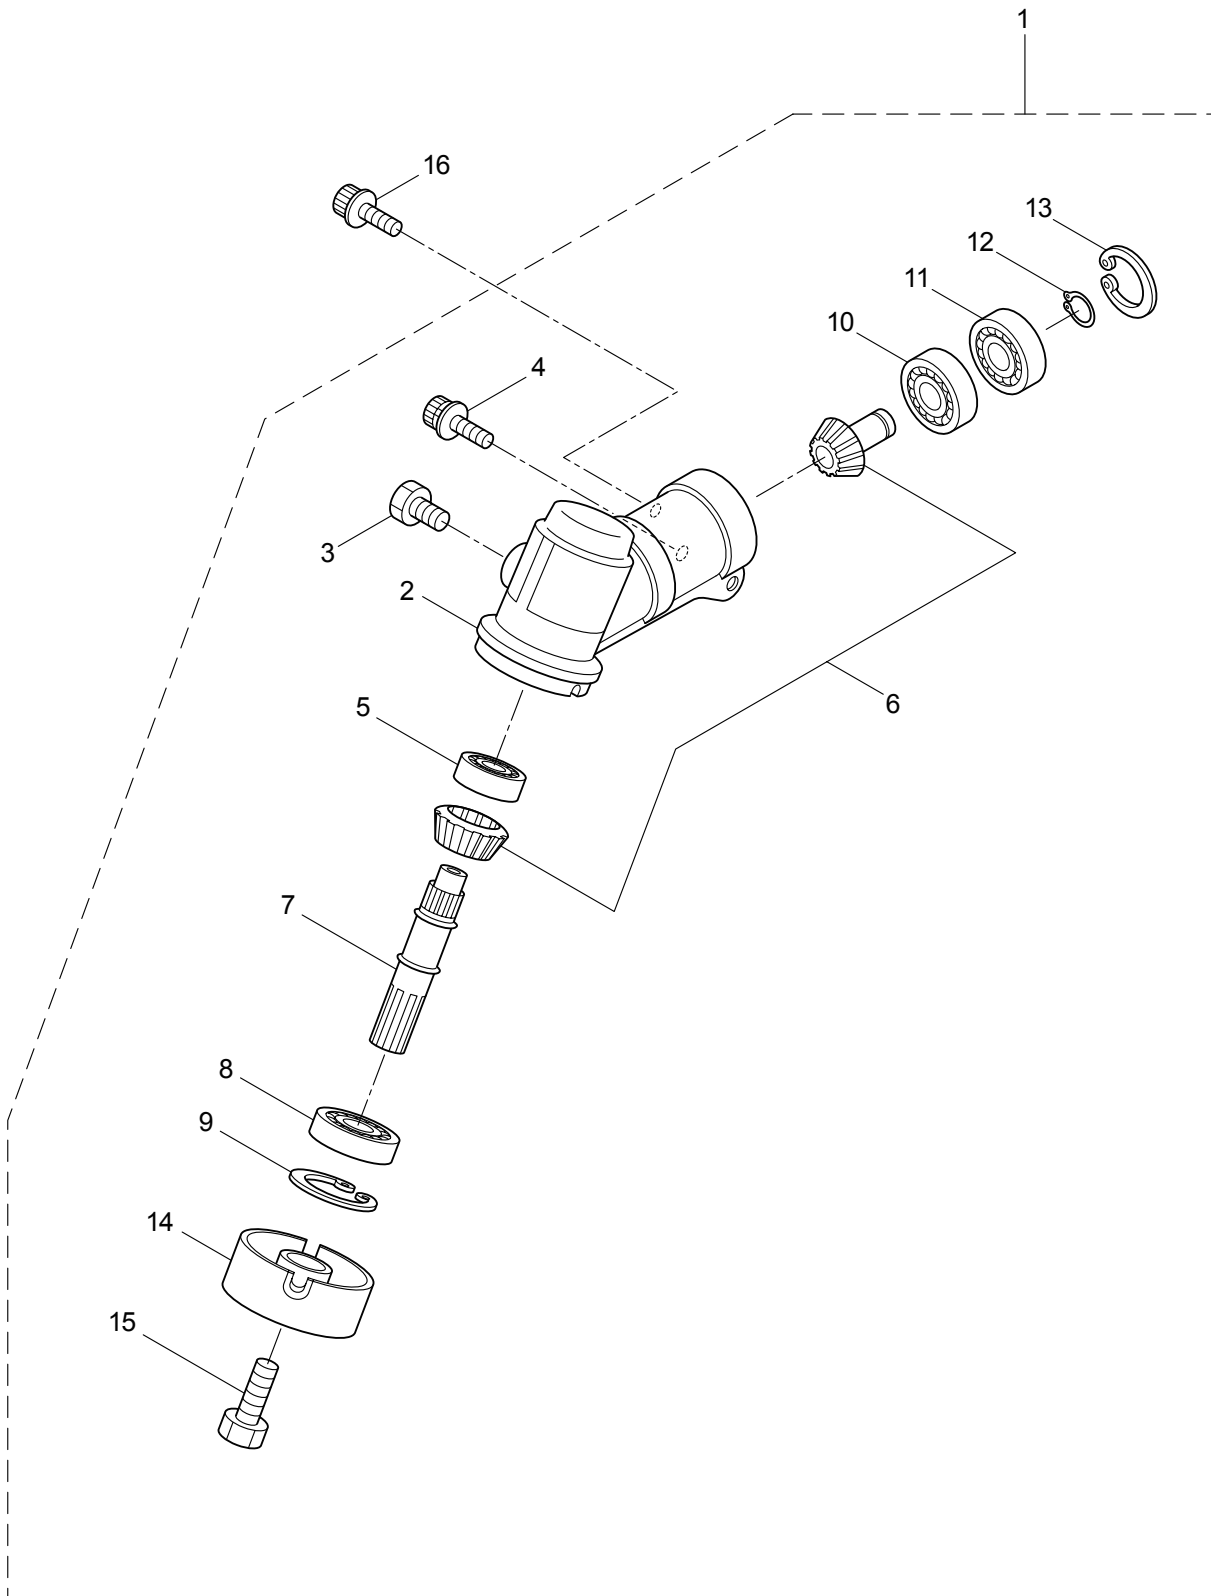

2012. 02.

MARUYAMA

P/N 523275-1

1. B23L
MAIN BODY

Ref. No.	Part No.	Part Name	Q'ty	Remarks
1-1	363866	B23L	1	
1-2	261250	Cap Screw	4	M5x20
1-3	215512	Clutch Case Ass'y	1	Incl.4-10
1-4	214592	Bearing Case	1	
1-5	214161	Bearing	2	#6000ZZ
1-6	054676	Snap Ring	1	#26
1-7	214162	Buffer	1	
1-8	214163	Washer	1	
1-9	092033	Screw	4	M5x15
1-10	214593	Driveshaft Tube Adapter	1	
1-11	261246	Cap Screw	1	M5x25
1-12	220078	Driveshaft Tube Ass'y	1	Incl.24,25
1-13	219268	Driveshaft Ass'y	1	
1-14	054677	Clutch Drum	1	
1-15	215532	Shaft Grip	1	
1-16	221465	Throttle Trigger	1	
1-17	214083	Outer Guide	1	
1-18	213444	Throttle Cable	1	340L
1-19	213548	Plastic Tube	1	#10x200L
1-20	054691	Hanging Bracket Ass'y	1	Incl.21
1-21	089738	Bolt	1	M5x15
1-22	225962	Bracket	1	
1-23	232811	Label	1	B23L
1-24	221501	Label	1	Warning
1-25	221502	Label	1	Caution
1-26	227816	Loop Handle Ass'y	1	Incl.27,28
1-27	222139	Loop Handle	1	
1-28	215608	Cap Screw	4	M5x30x16
1-29	261612	Cap Screw	2	M5x30
1-30	226300	Safety Cover Ass'y	1	Incl.31-35
1-31	225961	Safety Cover	1	
1-32	231493	String Cutter	1	
1-33	227817	Bolt	2	M5x12
1-34	089846	Nut	2	M5
1-35	212972	String Cutter Cover	1	
1-36	225963	Threaded Bracket	1	
1-37	220533	Hanging Strap Ass'y	1	Incl.38
1-38	231657	Hook	1	

2. B23L
GEARCASE

Ref. No.	Part No.	Part Name	Q'ty	Remarks
2-1	225959	Gearcase Ass'y	1	Incl.2-15
2-2	225960	Gearcase	1	
2-3	089101	Bolt	1	M8x10
2-4	261246	Cap Screw	1	M5x25
2-5	210554	Bearing	1	#608
2-6	227106	Gear Set	1	
2-7	215762	Blade Shaft	1	
2-8	212999	Bearing	1	#6001 2RK
2-9	055185	Snap Ring	1	#28
2-10	210560	Bearing	1	#609
2-11	140268	Bearing	1	#609Z
2-12	140269	Snap Ring	1	WR9
2-13	140270	Snap Ring	1	#24
2-14	222890	Boss Adapter	1	
2-15	221998	Bolt	1	M8x12,Counterclockwise
2-16	261233	Cap Screw	1	M5x12