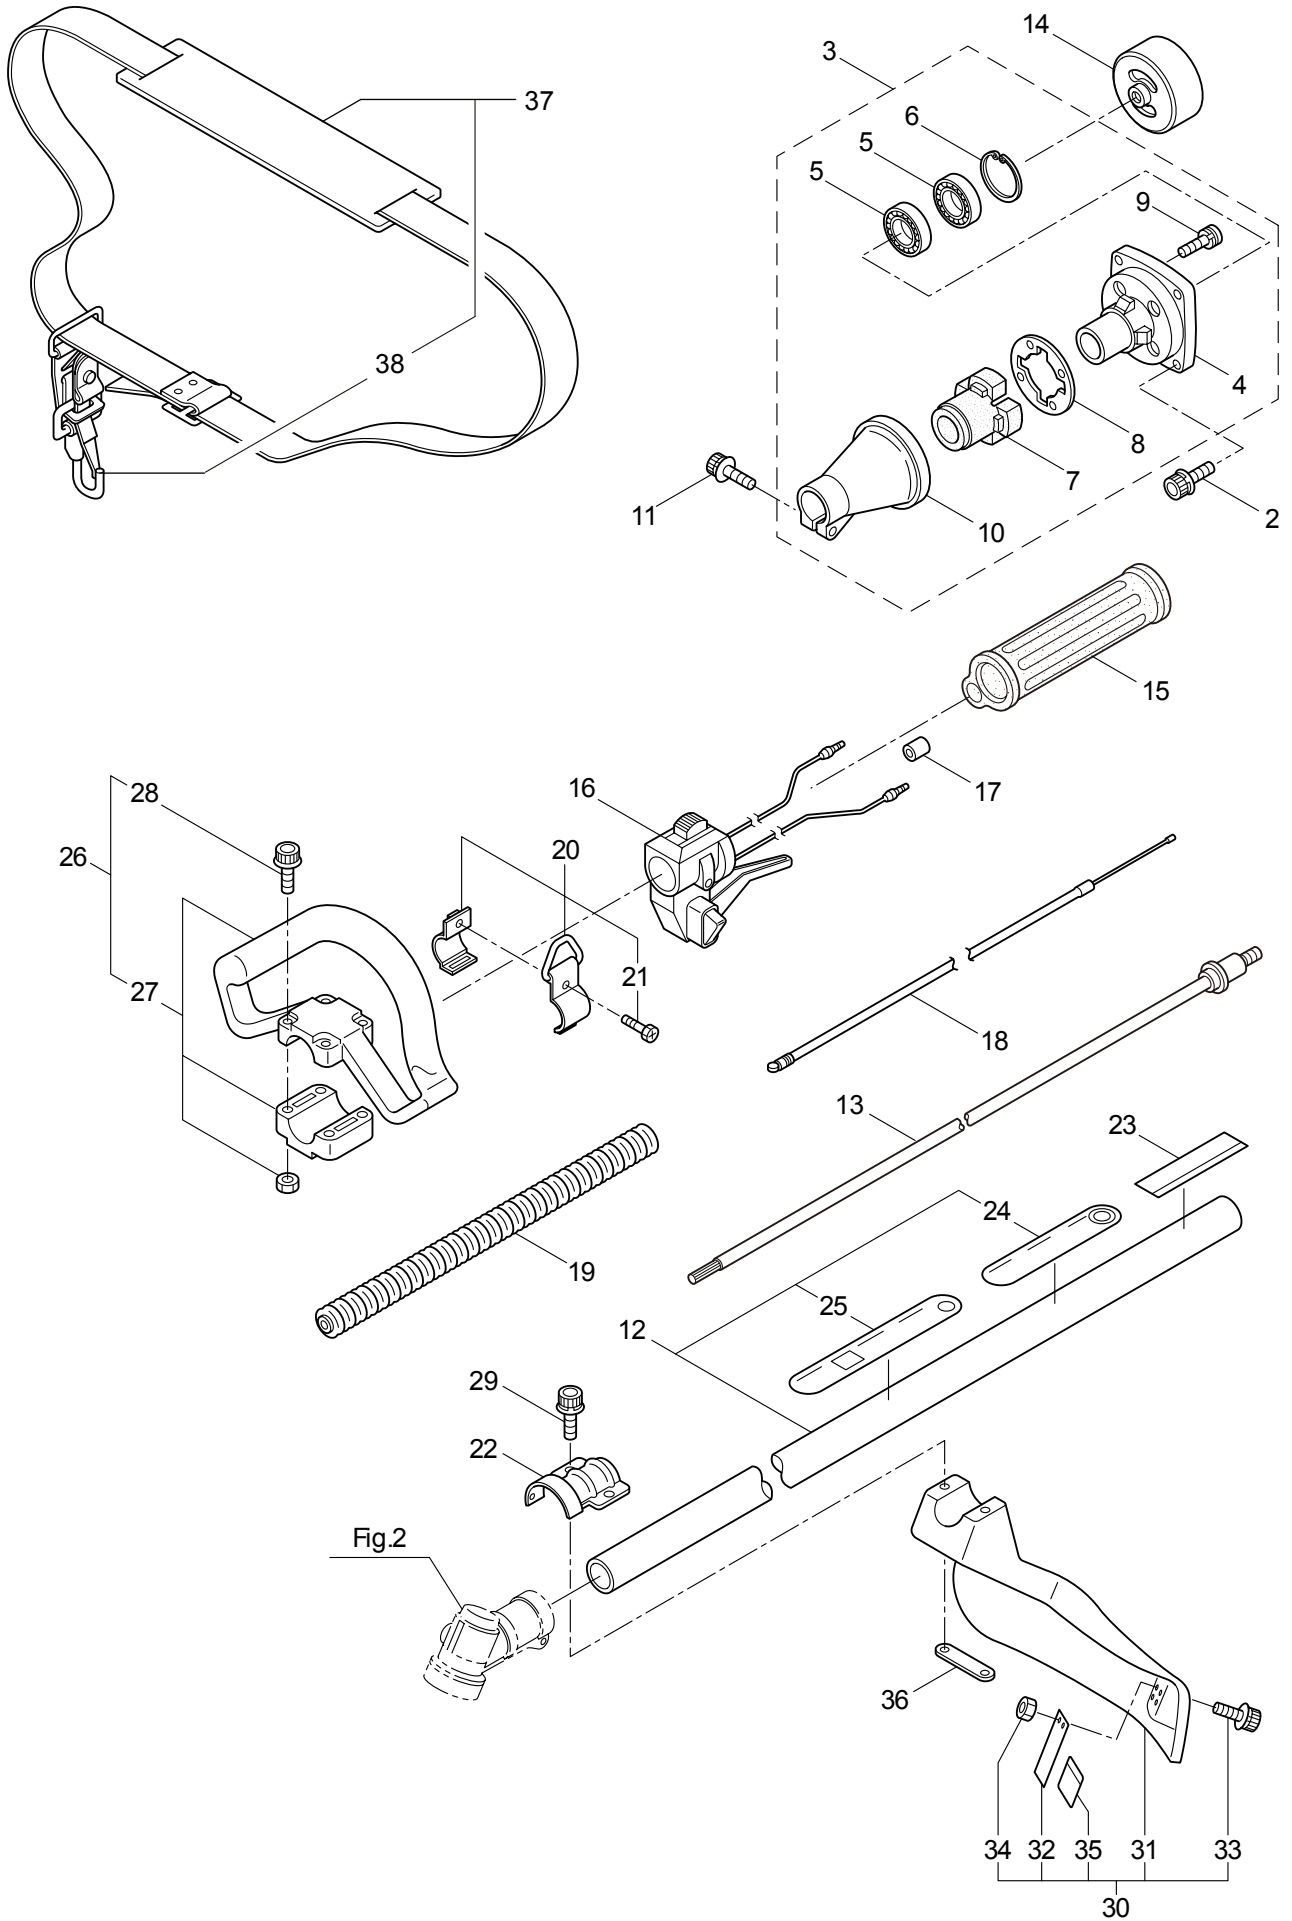

2012. 02.

MARUYAMA

P/N 523275-1

1. B23L
MAIN BODY

Ref. No.	Part No.	Part Name	Q'ty	Remarks
1-1	363866	B23L	1	
1-2	261250	Cap Screw	4	M5x20
1-3	215512	Clutch Case Ass'y	1	Incl.4-10
1-4	214592	Bearing Case	1	
1-5	214161	Bearing	2	#6000ZZ
1-6	054676	Snap Ring	1	#26
1-7	214162	Buffer	1	
1-8	214163	Washer	1	
1-9	092033	Screw	4	M5x15
1-10	214593	Driveshaft Tube Adapter	1	
1-11	261246	Cap Screw	1	M5x25
1-12	220078	Driveshaft Tube Ass'y	1	Incl.24,25
1-13	219268	Driveshaft Ass'y	1	
1-14	054677	Clutch Drum	1	
1-15	215532	Shaft Grip	1	
1-16	221465	Throttle Trigger	1	
1-17	214083	Outer Guide	1	
1-18	213444	Throttle Cable	1	340L
1-19	213548	Plastic Tube	1	#10x200L
1-20	054691	Hanging Bracket Ass'y	1	Incl.21
1-21	089738	Bolt	1	M5x15
1-22	225962	Bracket	1	
1-23	232811	Label	1	B23L
1-24	221501	Label	1	Warning
1-25	221502	Label	1	Caution
1-26	227816	Loop Handle Ass'y	1	Incl.27,28
1-27	222139	Loop Handle	1	
1-28	215608	Cap Screw	4	M5x30x16
1-29	261612	Cap Screw	2	M5x30
1-30	226300	Safety Cover Ass'y	1	Incl.31-35
1-31	225961	Safety Cover	1	
1-32	231493	String Cutter	1	
1-33	227817	Bolt	2	M5x12
1-34	089846	Nut	2	M5
1-35	212972	String Cutter Cover	1	
1-36	225963	Threaded Bracket	1	
1-37	220533	Hanging Strap Ass'y	1	Incl.38
1-38	231657	Hook	1	

2. B23L
GEARCASE

Ref. No.	Part No.	Part Name	Q'ty	Remarks
2-1	225959	Gearcase Ass'y	1	Incl.2-15
2-2	225960	Gearcase	1	
2-3	089101	Bolt	1	M8x10
2-4	261246	Cap Screw	1	M5x25
2-5	210554	Bearing	1	#608
2-6	227106	Gear Set	1	
2-7	215762	Blade Shaft	1	
2-8	212999	Bearing	1	#6001 2RK
2-9	055185	Snap Ring	1	#28
2-10	210560	Bearing	1	#609
2-11	140268	Bearing	1	#609Z
2-12	140269	Snap Ring	1	WR9
2-13	140270	Snap Ring	1	#24
2-14	222890	Boss Adapter	1	
2-15	221998	Bolt	1	M8x12,Counterclockwise
2-16	261233	Cap Screw	1	M5x12