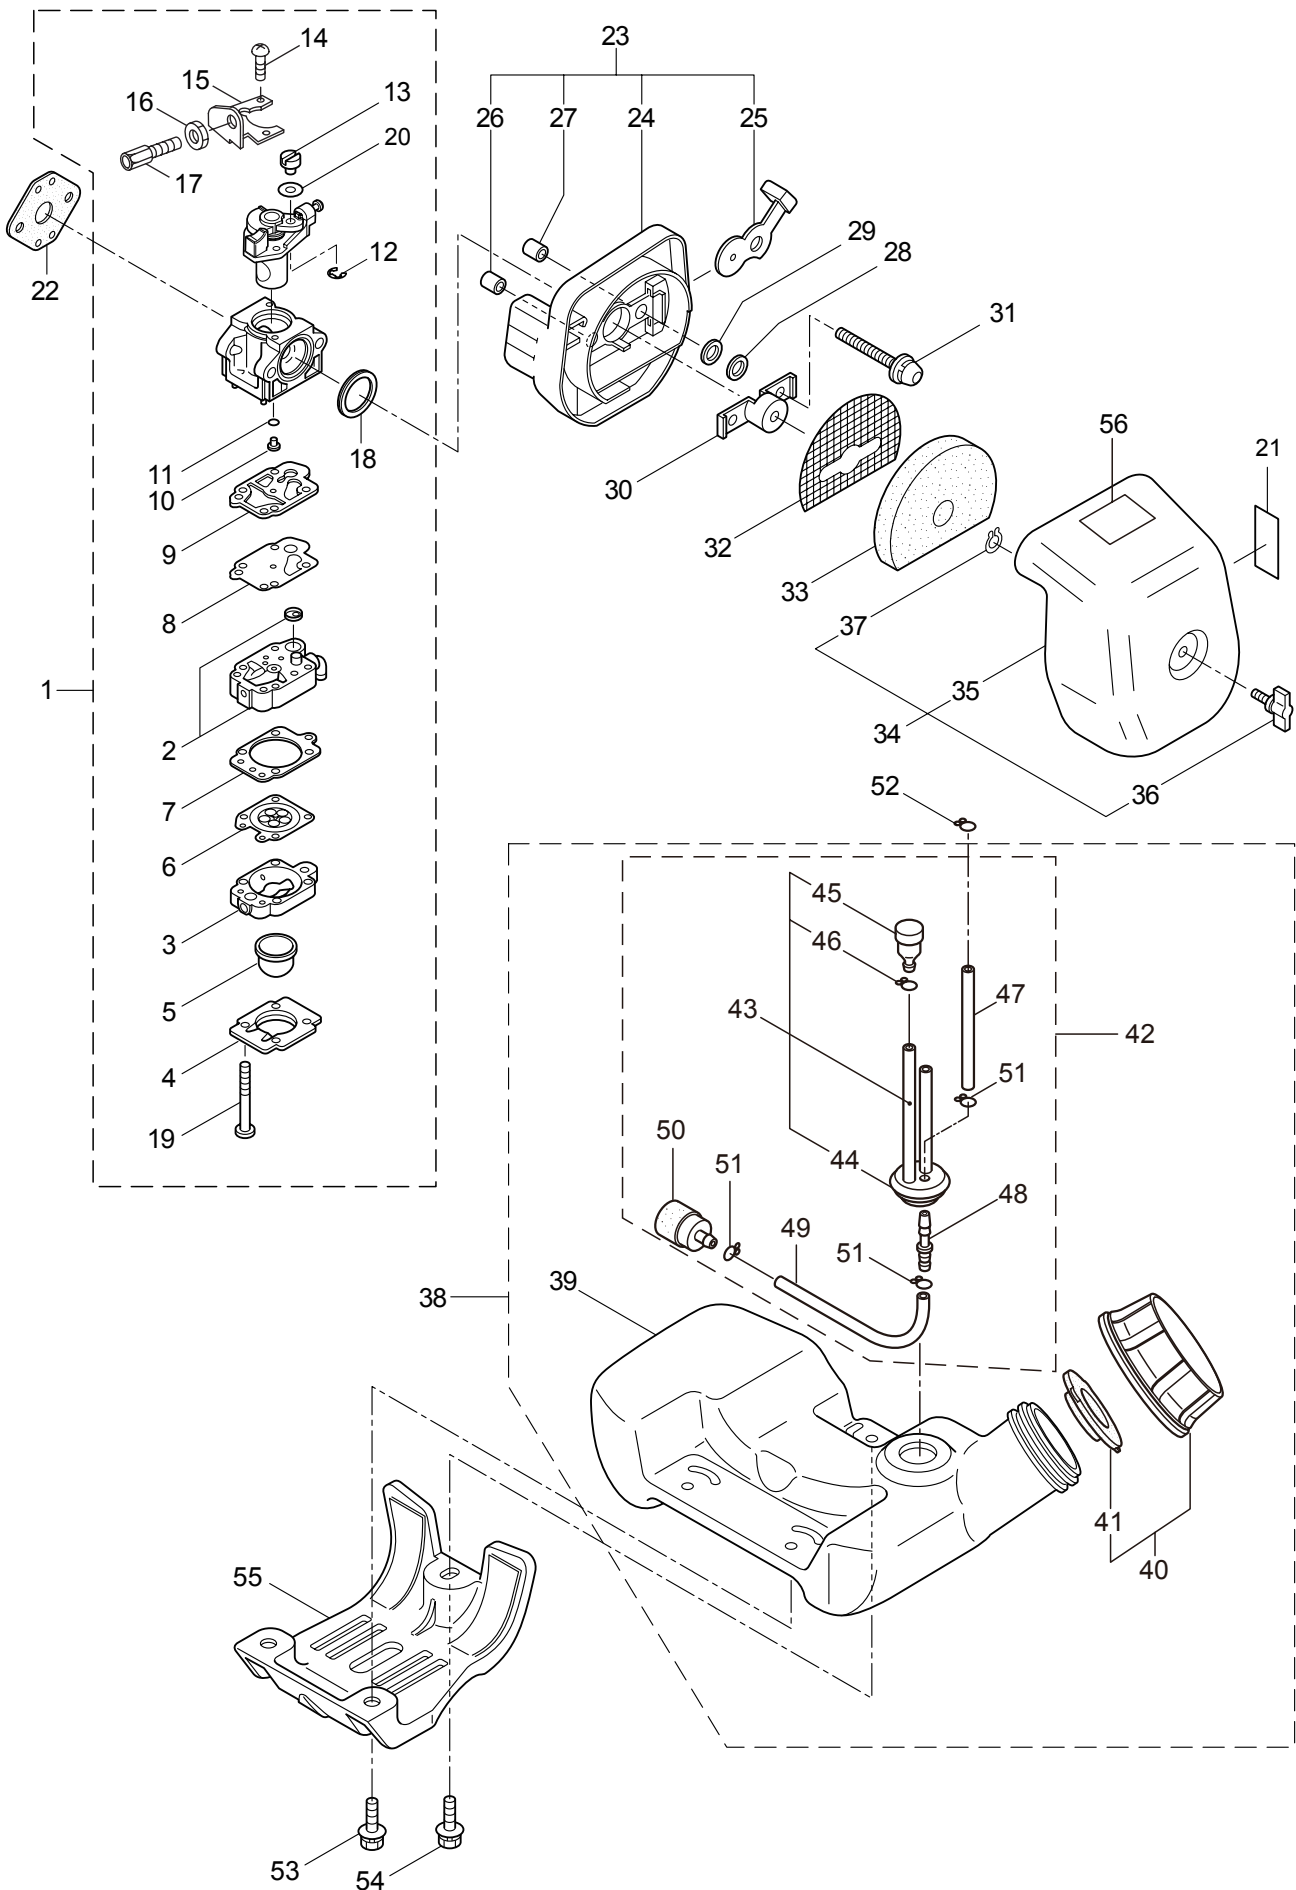

4. B23L
CARBURETOR, FUEL TANK

Ref. No.	Part No.	Part Name	Q'ty	Remarks
4-1	286703	Carburetor Ass'y	1	Incl.2-20 New gasket required
4-2	264155	Pump Body	1	
4-3	262991	Purge Body	1	
4-4	262992	Cover Plate	1	
4-5	261874	Primer Bulb	1	
4-6	283905	Diaphragm, Meterring	1	
4-7	262993	Gasket	1	
4-8	262994	Diaphragm,Fuel Pump	1	
4-9	282576	Gasket	1	
4-10	281487	Main Jet	1	#37
4-11	261871	O-Ring	1	
4-12	261876	E-Ring	1	
4-13	261658	Swivel	1	
4-14	261875	Screw	2	
4-15	264677	Bracket	1	
4-16	261878	Nut	1	
4-17	263994	Adapter	1	
4-18	261657	Packing	1	
4-19	262996	Screw	4	
4-20	264678	Washer	1	
4-21	261352	Label	1	Choke
4-22	261864	Gasket	1	
4-23	268055	Air Filter Case Ass'y	1	Incl.24-27
4-24	268056	Air Filter Case	1	
4-25	268057	Valve	1	
4-26	268157	Sleeve	1	5.5x7.1x6L
4-27	268412	Sleeve	1	5.5x7.1x6.6L
4-28	263345	Packing	1	7.2x11xt1.3
4-29	263942	Washer	1	7.2x12xt0.15
4-30	263815	Stay	1	
4-31	264016	Cap Screw	2	M5x60
4-32	265026	Screen	1	
4-33	265027	Foam Element	1	
4-34	268058	Air Filter Cover Ass'y	1	Incl.34-36
4-35	268059	Air Filter Cover	1	
4-36	281438	Knob	1	
4-37	261734	Snap Ring	1	#5
4-38	289030	Fuel Tank Ass'y	1	Incl.39-51
4-39	285048	Fuel Tank	1	
4-40	289043	Fuel Tank Cap Ass'y	1	Incl.41
4-41	287058	Gasket	1	
4-42	289031	Fuel Pipe Pick-up Ass'y	1	Incl.43-51
4-43	289032	Fuel Pipe Ass'y	1	Incl.44-46
4-44	268065	Grommet	1	
4-45	261590	Breather	1