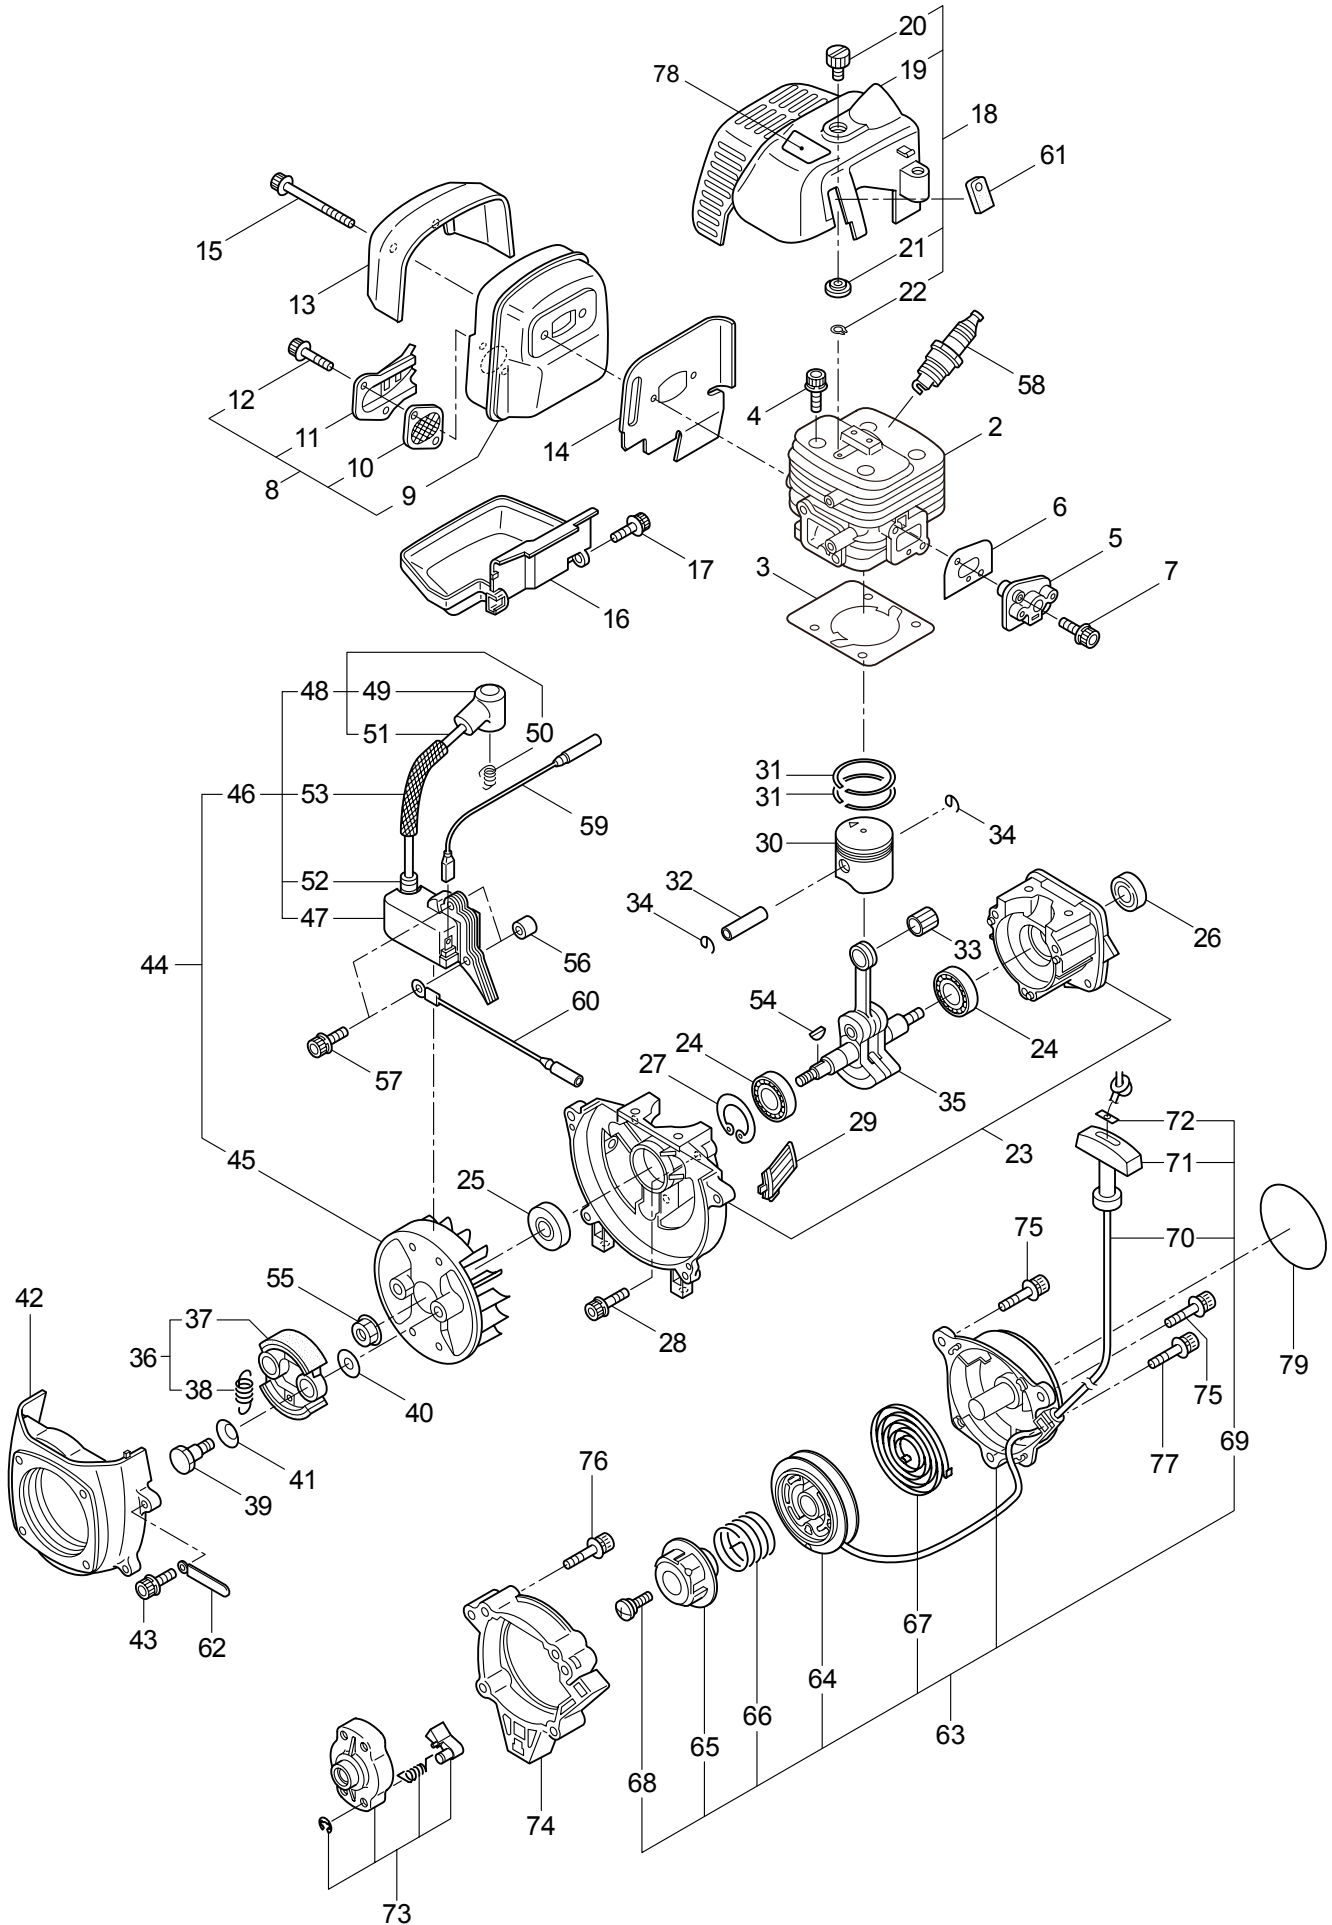

3. B23L ENGINE

Ref. No.	Part No.	Part Name	Q'ty	Remarks
3-1	858922	Engine	1	CE230/36
3-2	286309	Cylinder	1	
3-3	286074	Gasket	1	
3-4	261250	Cap Screw	4	M5x20
3-5	269144	Insulator	1	New gasket required
3-6	267049	Gasket	1	
3-7	265924	Cap Screw	2	M5x25
3-8	282208	Muffler Ass'y	1	Incl.9-12
3-9	282209	Muffler Comp.	1	
3-10	267056	Spark Arrester	1	
3-11	268171	Muffler Tail	1	
3-12	265107	Cap Screw	2	M4x10
3-13	268461	Holder	1	
3-14	281440	Gasket	1	
3-15	266402	Cap Screw	2	M5x55
3-16	281446	Under Cover	1	
3-17	267191	Cap Screw	1	M5x16
3-18	281716	Top Cover Ass'y	1	Incl.19-22
3-19	281444	Top Cover	1	
3-20	261018	Knob	1	
3-21	261020	Spacer	1	
3-22	261734	Snap Ring	1	#5
3-23	289246	Crankcase	1	
3-24	280488	Bearing	2	PPL 6001
3-25	261492	Oil Seal	1	ISCD12287
3-26	261386	Oil Seal	1	ISCD12227
3-27	055185	Snap Ring	1	#28
3-28	261612	Cap Screw	3	M5x30
3-29	281442	Screen	1	
3-30	268032	Piston	1	
3-31	282177	Piston Ring	2	
3-32	261036	Piston Pin	1	
3-33	263957	Bearing, Needle	1	KTV81112EG01 B2
3-34	261576	Clip,Piston	2	
3-35	268187	Crankshaft/Conn.Rod Ass'y	1	
3-36	267327	Clutch Ass'y	1	Incl.37,38
3-37	267342	Clutch Shoe	2	(2)required
3-38	267345	Spring,Clutch	1	
3-39	264505	Bolt	2	
3-40	261189	Washer	2	6x16.5x1.2
3-41	261777	Wave Washer	2	
3-42	281443	Fan Cover	1	
3-43	261250	Cap Screw	4	M5x20
3-44	286269	Magneto Ass'y	1	Incl.45-53
3-45	286271	Rotor/Fan	1