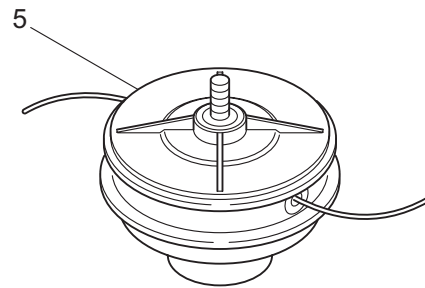

5. B23L
ACCESSORIES

Ref. No.	Part No.	Part Name	Q'ty	Remarks
5-1	210418	Box Spanner	1	13x19x(+)
5-2	219431	Wrench	1	3mm
5-3	219432	Wrench	1	4mm
5-4	232025	Instruction Manual	1	
5-5	840401	Semi-Auto Head (L), 4	1