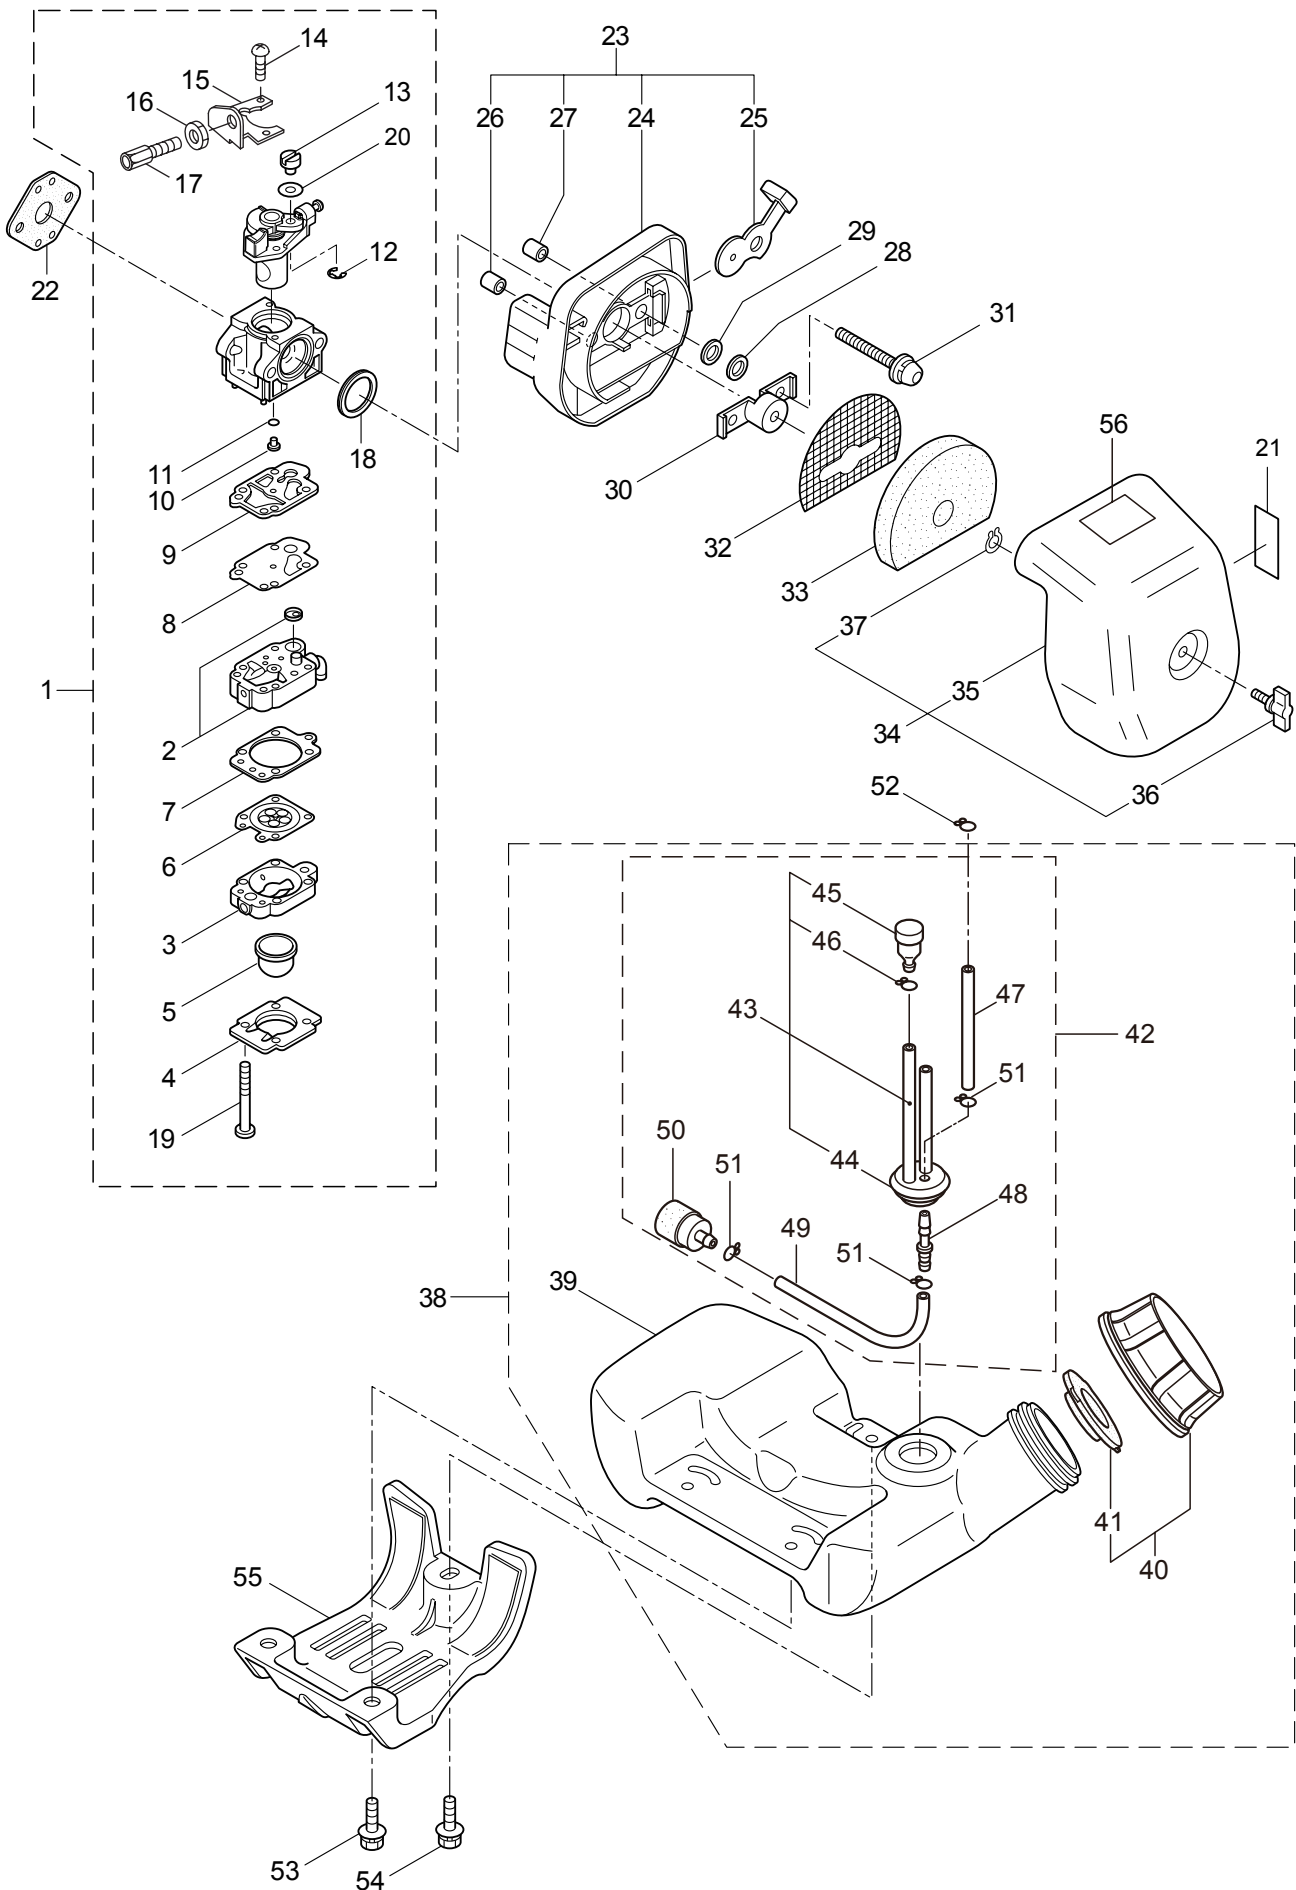

2. B23L
GEARCASE

Ref. No.	Part No.	Part Name	Q'ty	Remarks
2-1	225959	Gearcase Ass'y	1	Incl.2-15
2-2	225960	Gearcase	1	
2-3	089101	Bolt	1	M8x10
2-4	261246	Cap Screw	1	M5x25
2-5	210554	Bearing	1	#608
2-6	227106	Gear Set	1	
2-7	215762	Blade Shaft	1	
2-8	212999	Bearing	1	#6001 2RK
2-9	055185	Snap Ring	1	#28
2-10	210560	Bearing	1	#609
2-11	140268	Bearing	1	#609Z
2-12	140269	Snap Ring	1	WR9
2-13	140270	Snap Ring	1	#24
2-14	222890	Boss Adapter	1	
2-15	221998	Bolt	1	M8x12,Counterclockwise
2-16	261233	Cap Screw	1	M5x12

3. B23L ENGINE

Ref. No.	Part No.	Part Name	Q'ty	Remarks
3-46	281705	Ignition Coil Ass'y	1	Incl.47-53
3-47	281706	Coil	1	
3-48	281707	Spark Plug Wire Ass'y	1	Incl.49-51
3-49	261074	Plug Boot	1	
3-50	261075	Connector	1	
3-51	281709	Spark Plug Wire	1	
3-52	261072	Cap	1	
3-53	280080	Insulator	1	
3-54	261076	Woodruff Key	1	3x10
3-55	261417	Nut,Rotor	1	M8
3-56	280381	Spacer	2	
3-57	261256	Cap Screw	2	M4x25
3-58	285982	Spark Plug	1	NGK BPM8Y
3-59	263804	Lead	1	
3-60	268044	Lead	1	
3-61	269189	Grommet	1	
3-62	264588	Clamp	1	
3-63	283477	Recoil Ass'y	1	Incl.64-72
3-64	283504	Reel	1	
3-65	283505	Cam Plate	1	
3-66	283506	Spring	1	
3-67	280931	Spiral Spring	1	
3-68	267213	Screw	1	
3-69	283578	Stater Rope Ass'y	1	Incl.70-72
3-70	283579	Stater Rope	1	
3-71	261725	Starter Grip	1	
3-72	283511	Rope Stopper	1	
3-73	283575	Starter Pawl Ass'y	1	
3-74	284698	Adapter Ass'y	1	
3-75	283391	Cap Screw	2	M4x20
3-76	265726	Cap Screw	4	M4x16
3-77	282096	Cap Screw	1	M4x16WSW
3-78	288325	Label	1	B23L
3-79	288324	Label	1	B23L

4. B23L
 CARBURETOR, FUEL TANK

Ref. No.	Part No.	Part Name	Q'ty	Remarks
4-46	261117	Clip	1	
4-47	289028	Pipe A	1	3x5x53L
4-48	288921	Joint	1	
4-49	289033	Pipe	1	3x5x100L
4-50	264653	Filter Ass'y	1	
4-51	261117	Clip	3	
4-52	261117	Clip	1	
4-53	281714	Cap Screw	2	M5x20
4-54	281715	Cap Screw	1	M5x20
4-55	281447	Stand	1	
4-56	285188	Label	1	