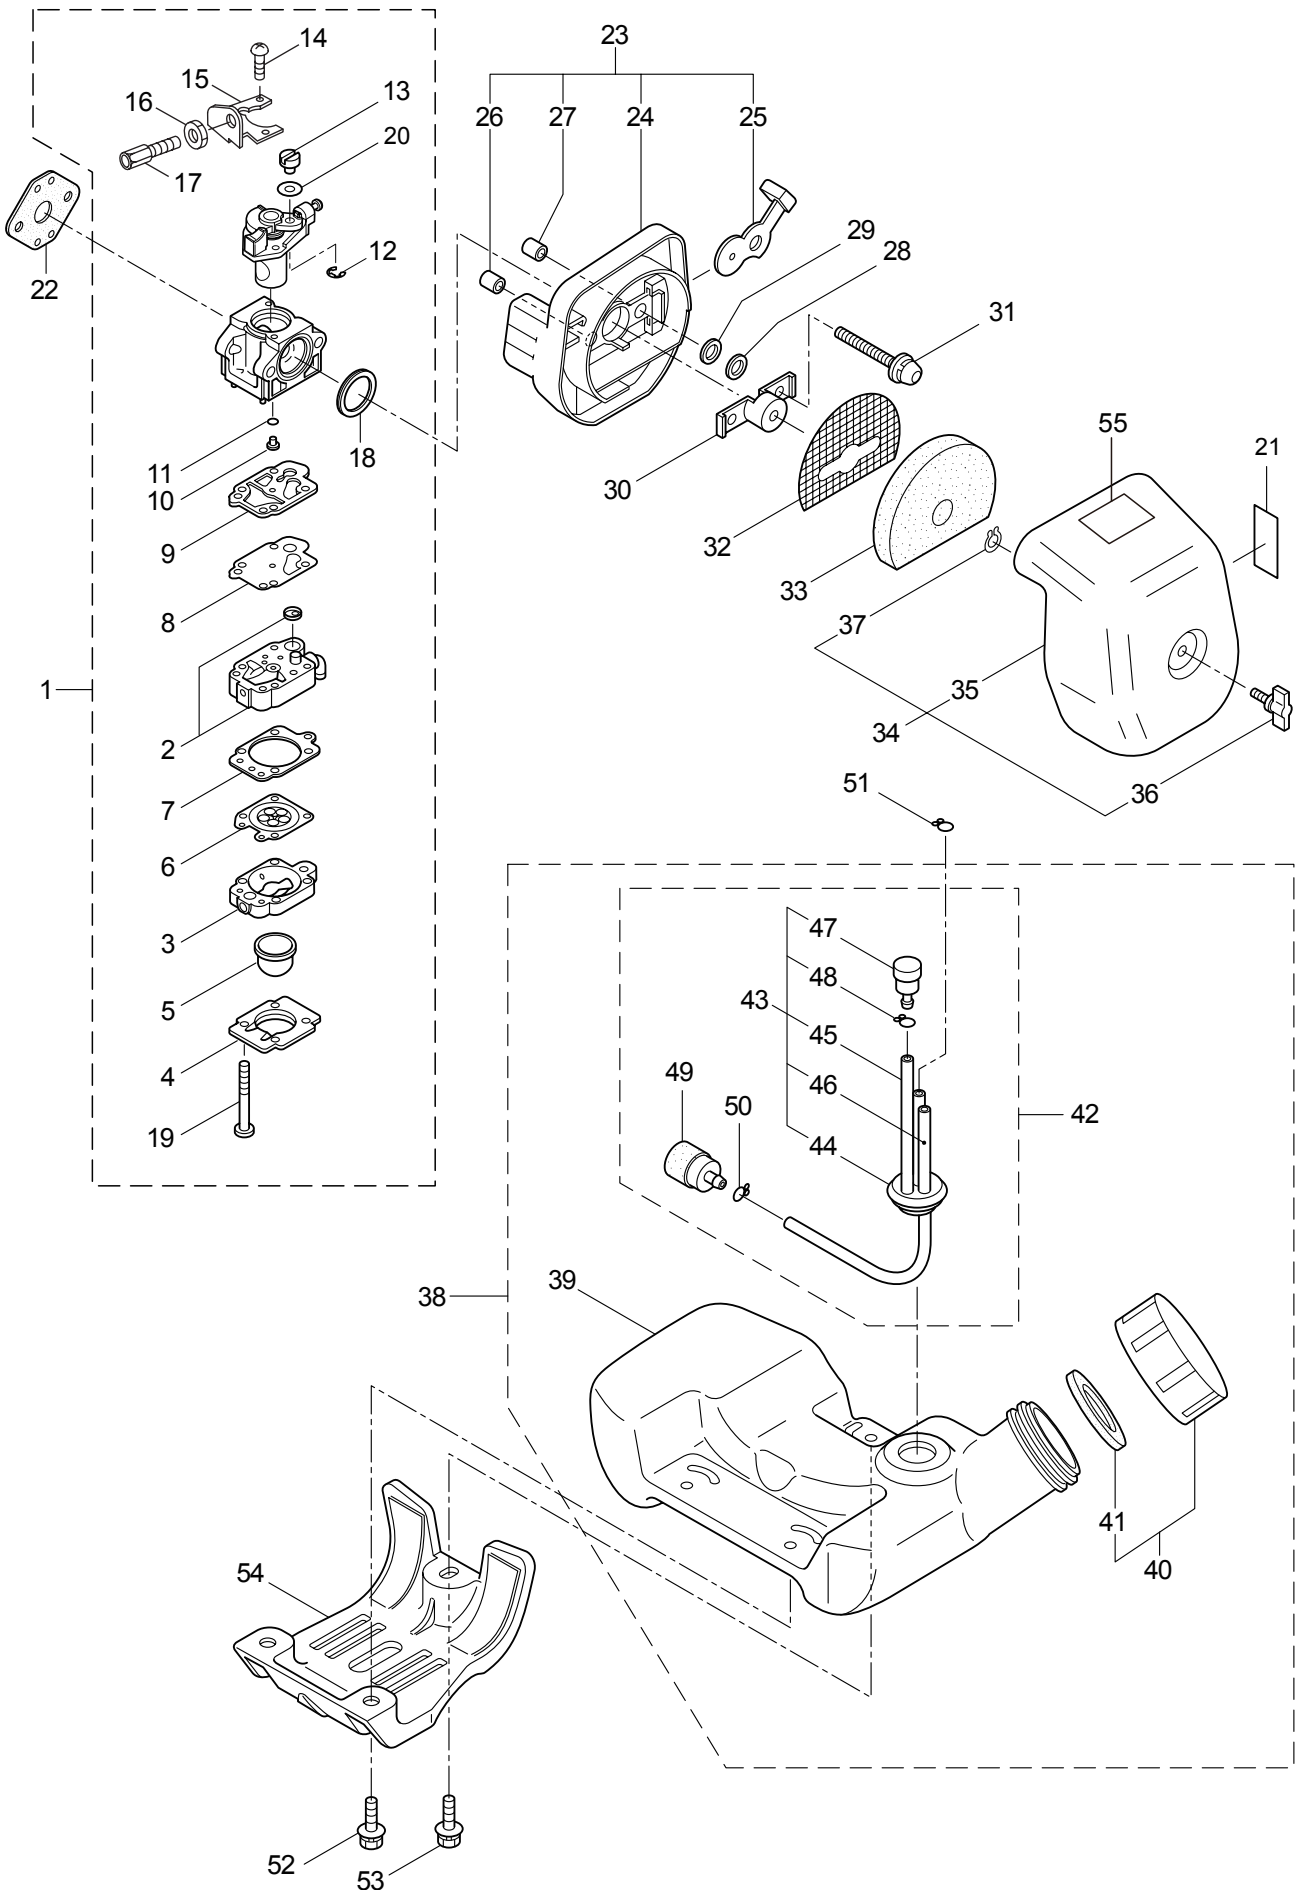

4. B23C
CARBURETOR, FUEL TANK

Ref. No.	Part No.	Part Name	Q'ty	Remarks
4-1	286703	Carburetor Ass'y	1	Incl.2-20 New gasket required
4-2	264155	Pump Body	1	
4-3	262991	Purge Body	1	
4-4	262992	Cover Plate	1	
4-5	261874	Primer Bulb	1	
4-6	283905	Diaphragm, Meterring	1	
4-7	262993	Gasket	1	
4-8	262994	Diaphragm,Fuel Pump	1	
4-9	282576	Gasket	1	
4-10	281487	Main Jet	1	#37
4-11	261871	O-Ring	1	
4-12	261876	E-Ring	1	
4-13	261658	Swivel	1	
4-14	261875	Screw	2	
4-15	264677	Bracket	1	
4-16	261878	Nut	1	
4-17	263994	Adapter	1	
4-18	261657	Packing	1	
4-19	262996	Screw	4	
4-20	264678	Washer	1	
4-21	261352	Label	1	Choke
4-22	261864	Gasket	1	
4-23	268055	Air Filter Case Ass'y	1	Incl.24-27
4-24	268056	Air Filter Case	1	
4-25	268057	Valve	1	
4-26	268157	Sleeve	1	5.5x7.1x6L
4-27	268412	Sleeve	1	5.5x7.1x6.6L
4-28	263345	Packing	1	7.2x11xt1.3
4-29	263942	Washer	1	7.2x12xt0.15
4-30	263815	Stay	1	
4-31	264016	Cap Screw	2	M5x60
4-32	265026	Screen	1	
4-33	265027	Foam Element	1	
4-34	268058	Air Filter Cover Ass'y	1	Incl.35-37
4-35	268059	Air Filter Cover	1	
4-36	281438	Knob	1	
4-37	261734	Snap Ring	1	#5
4-38	285690	Fuel Tank Ass'y	1	Incl.39-50
4-39	285048	Fuel Tank	1	
4-40	281565	Fuel Tank Cap Ass'y	1	Incl.41
4-41	269377	Gasket	1	
4-42	282334	Fuel Pipe Pick-up Ass'y	1	Incl.43-50
4-43	282335	Fuel Pipe Ass'y	1	Incl.44-48
4-44	268065	Grommet	1	
4-45	282337	Return Pipe	1