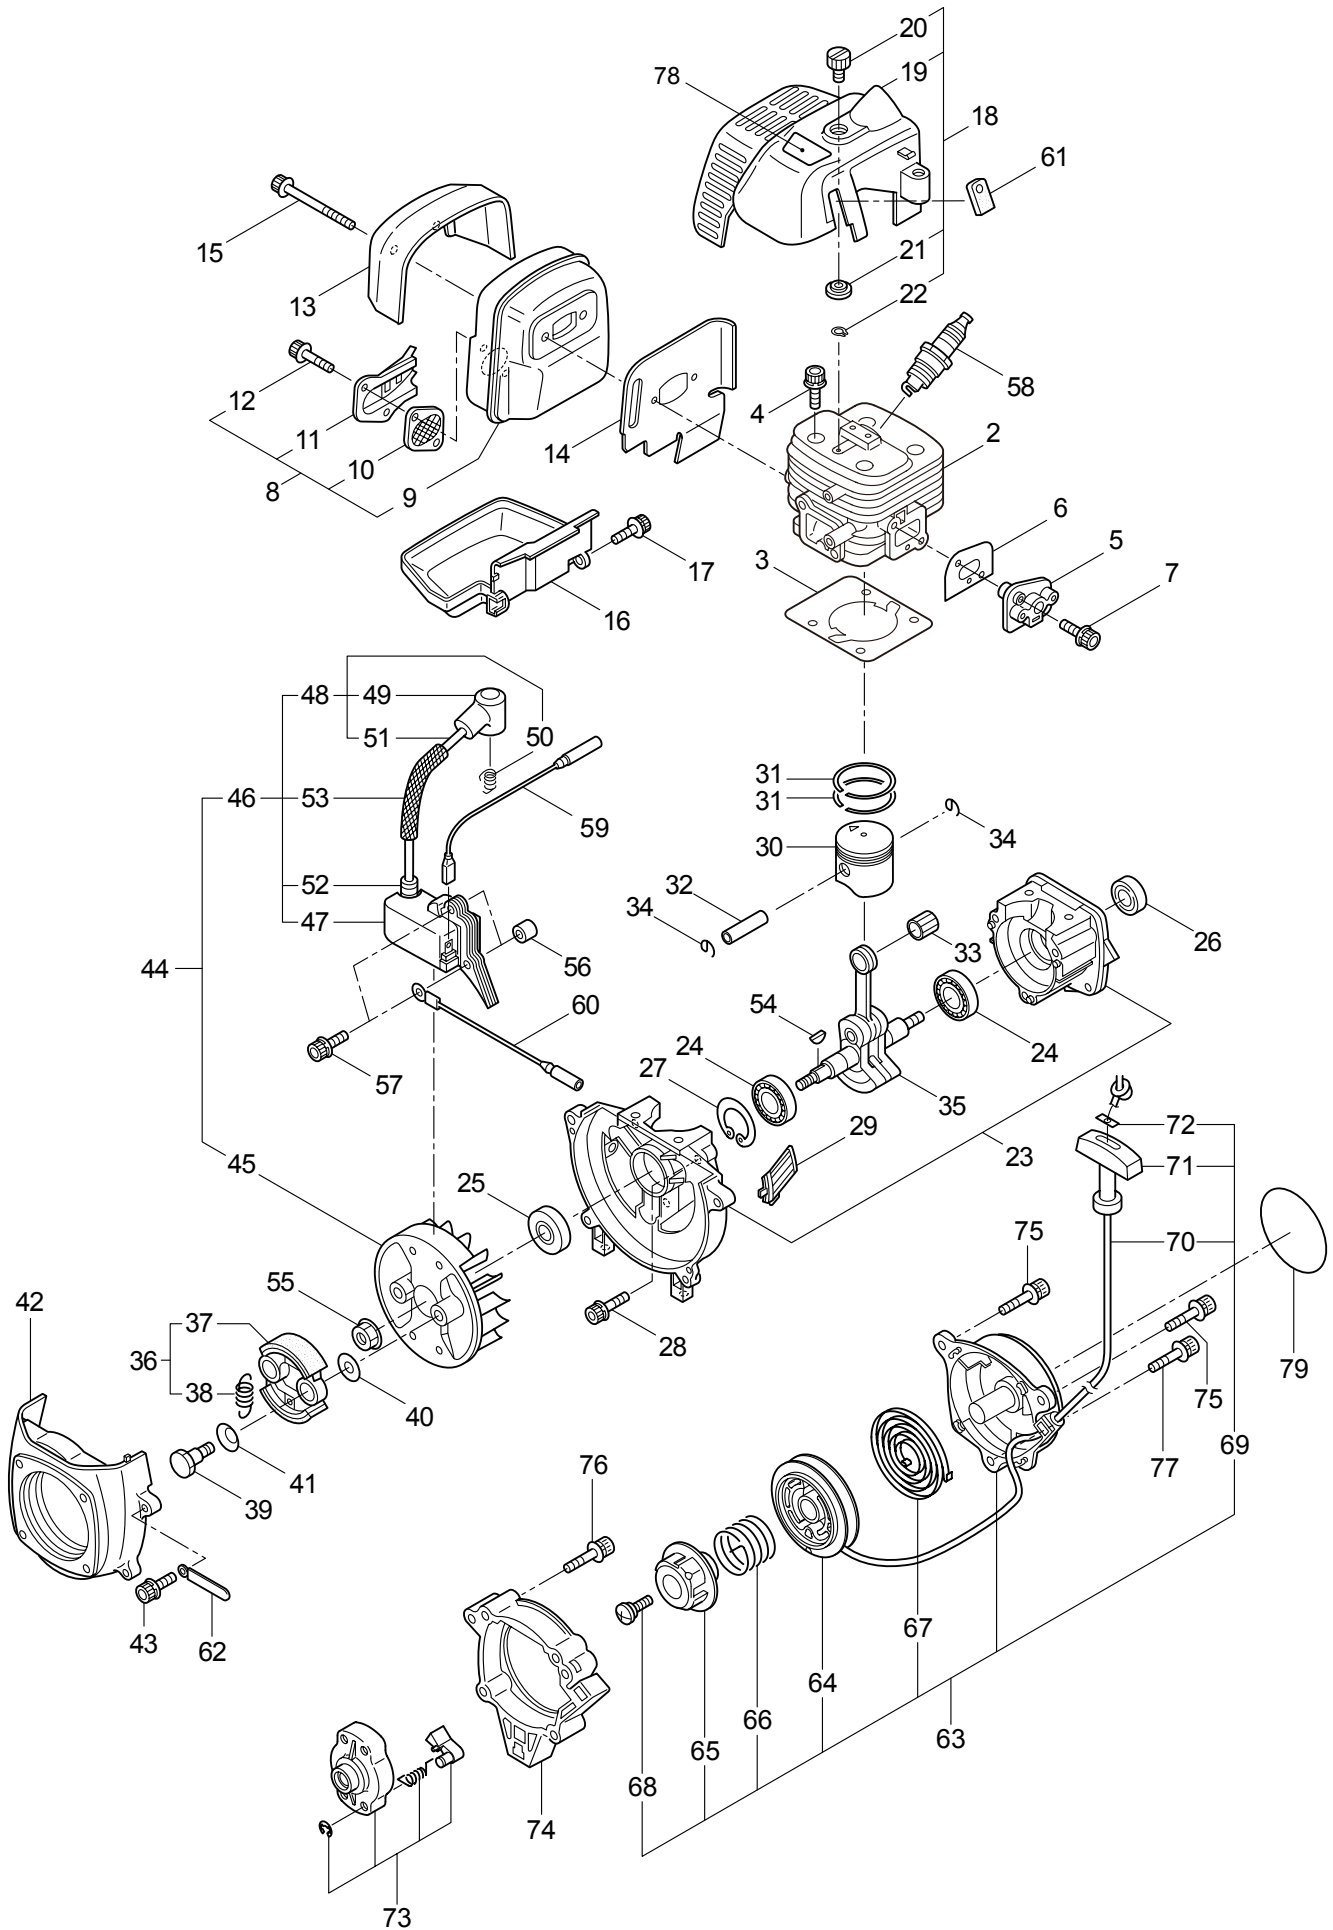

3. B23C ENGINE

Ref. No.	Part No.	Part Name	Q'ty	Remarks
3-1	858971	Engine	1	CE230/40
3-2	286309	Cylinder	1	
3-3	286074	Gasket	1	
3-4	261250	Cap Screw	4	M5x20
3-5	269144	Insulator	1	New gasket required
3-6	267049	Gasket	1	
3-7	265924	Cap Screw	2	M5x25
3-8	282208	Muffler Ass'y	1	Incl.9-12
3-9	282209	Muffler Comp.	1	
3-10	267056	Spark Arrester	1	
3-11	268171	Muffler Tail	1	
3-12	265107	Cap Screw	2	M4x10
3-13	268461	Holder	1	
3-14	281440	Gasket	1	
3-15	266402	Cap Screw	2	M5x55
3-16	281446	Under Cover	1	
3-17	267191	Cap Screw	1	M5x16
3-18	281716	Top Cover Ass'y	1	Incl.19-22
3-19	281444	Top Cover	1	
3-20	261018	Knob	1	
3-21	261020	Spacer	1	
3-22	261734	Snap Ring	1	#5
3-23	268026	Crankcase	1	
3-24	280488	Bearing	2	PPL 6001
3-25	261492	Oil Seal	1	ISCD12287
3-26	261386	Oil Seal	1	ISCD12227
3-27	055185	Snap Ring	1	#28
3-28	261612	Cap Screw	3	M5x30
3-29	281442	Screen	1	
3-30	268032	Piston	1	
3-31	282177	Piston Ring	2	
3-32	261036	Piston Pin	1	
3-33	263957	Bearing, Needle	1	KTV81112EG01 B2
3-34	261576	Clip,Piston	2	
3-35	268187	Crankshaft/Conn.Rod Ass'y	1	
3-36	267327	Clutch Ass'y	1	Incl.37,38
3-37	267342	Clutch Shoe	2	(2)required
3-38	267345	Spring,Clutch	1	
3-39	264505	Bolt	2	
3-40	261189	Washer	2	6x16.5x1.2
3-41	261777	Wave Washer	2	
3-42	281443	Fan Cover	1	
3-43	261250	Cap Screw	4	M5x20
3-44	286269	Magneto Ass'y	1	Incl.45-53
3-45	286271	Rotor/Fan	1