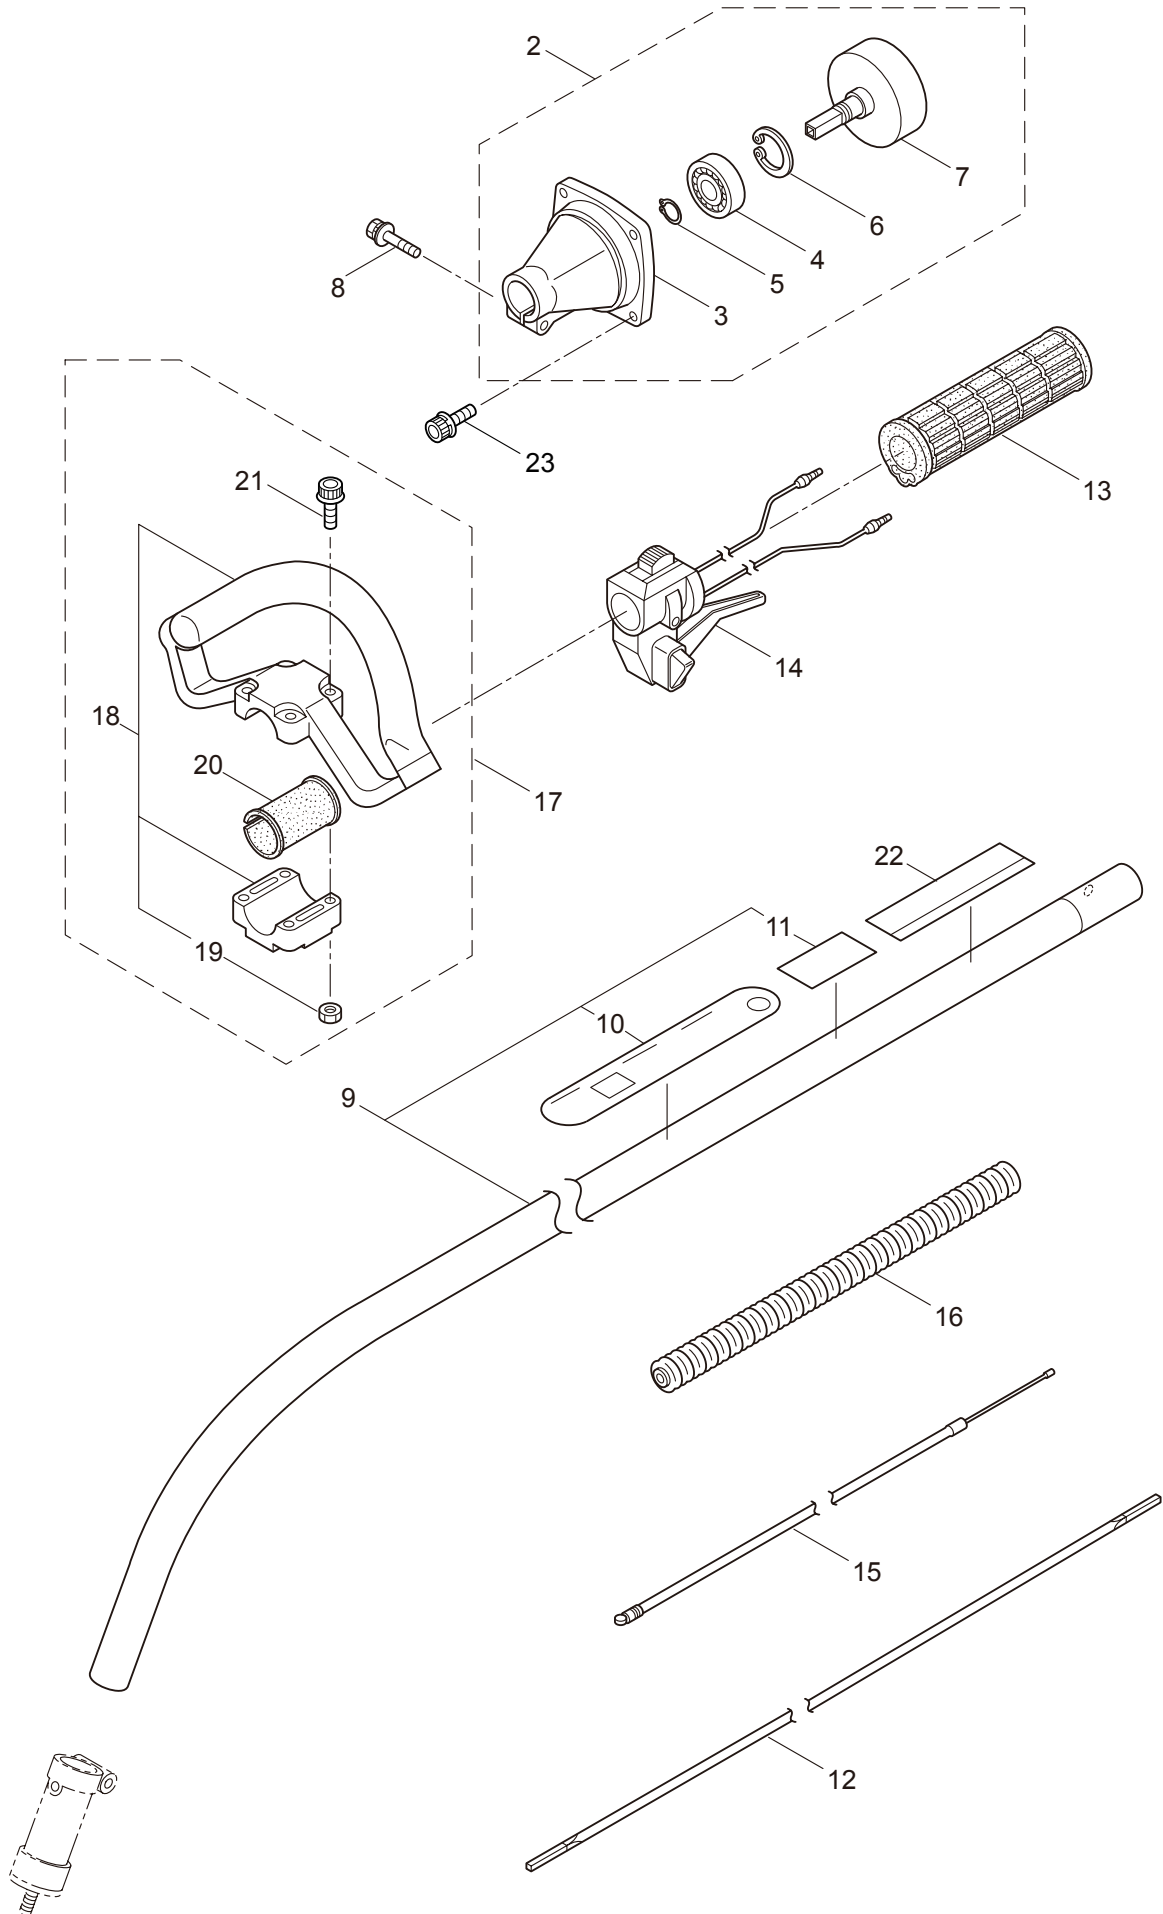

2011. 11.

P/N 523311

1. B23C
MAIN BODY

Ref. No.	Part No.	Part Name	Q'ty	Remarks
1-1	363876	B23C	1	
1-2	218868	Clutch Case Ass'y	1	Incl.3-7
1-3	218869	Clutch Case	1	
1-4	012649	Bearing	1	#6201ZZ
1-5	140273	Snap Ring	1	#12
1-6	016732	Snap Ring	1	#32
1-7	218492	Clutch Drum	1	
1-8	261246	Cap Screw	1	M5x25
1-9	220079	Driveshaft Tube Ass'y	1	Incl.10,11
1-10	221501	Label	1	Warning
1-11	223926	Label	1	Lubricate
1-12	215985	Driveshaft	1	
1-13	215995	Shaft Grip	1	
1-14	222902	Throttle Trigger	1	
1-15	213444	Throttle Cable	1	340L
1-16	213548	Plastic Tube	1	#10x200L
1-17	229597	Loop Handle Ass'y	1	Incl.18-21
1-18	222938	Loop Handle	1	Incl.19
1-19	126993	Nut	4	M5
1-20	216004	Packing	1	
1-21	215608	Cap Screw	4	M5x30x16
1-22	233213	Label	1	B23C
1-23	261250	Cap Screw	4	M5x20

2. B23C BEARING HEAD

Ref. No.	Part No.	Part Name	Q'ty	Remarks
2-1	215986	Bearing Head Ass'y	1	Incl.2-8
2-2	215987	Case,Bearing	1	
2-3	215988	Attaching Shaft	1	
2-4	215989	Bearing	2	#608DD
2-5	215990	Spacer	1	
2-6	215991	Washer	1	
2-7	126232	Spring Washer	1	M8
2-8	215992	Attaching Shaft Adapter	1	
2-9	261246	Cap Screw	1	M5x25
2-10	215993	Cap Screw	1	M5x10
2-11	229598	Safety Cover Ass'y	1	Incl.12-18
2-12	215999	Guard	1	
2-13	216000	String Cutter	1	
2-14	216001	Cap Screw	2	M5x16
2-15	089901	Spring Washer	2	M5
2-16	089846	Nut	2	M5
2-17	216863	Cap Screw	1	M6x40
2-18	089885	Nut	1	M6
2-19	210418	Box Spanner	1	13x19x(+)
2-20	219431	Wrench	1	3mm
2-21	219432	Wrench	1	4mm
2-22	219433	Wrench	1	5mm
2-23	840418	Semi-Auto Head (R),4	1	
2-24	233216	Instruction Manual	1	