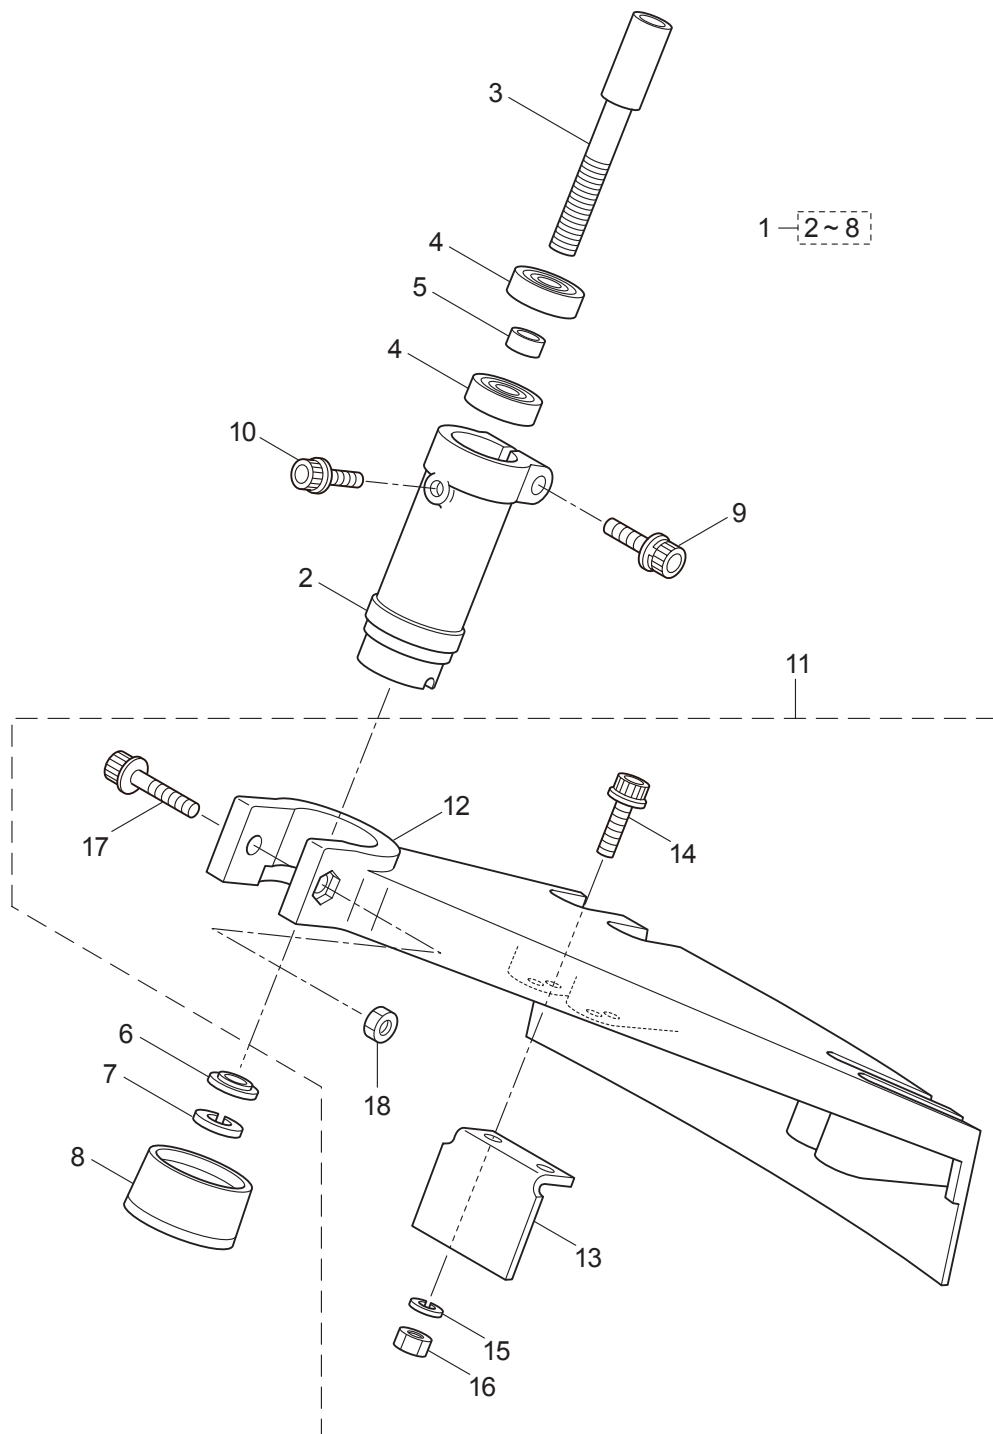

2011. 11.

P/N 523311

1. B23C
MAIN BODY

Ref. No.	Part No.	Part Name	Q'ty	Remarks
1-1	363876	B23C	1	
1-2	218868	Clutch Case Ass'y	1	Incl.3-7
1-3	218869	Clutch Case	1	
1-4	012649	Bearing	1	#6201ZZ
1-5	140273	Snap Ring	1	#12
1-6	016732	Snap Ring	1	#32
1-7	218492	Clutch Drum	1	
1-8	261246	Cap Screw	1	M5x25
1-9	220079	Driveshaft Tube Ass'y	1	Incl.10,11
1-10	221501	Label	1	Warning
1-11	223926	Label	1	Lubricate
1-12	215985	Driveshaft	1	
1-13	215995	Shaft Grip	1	
1-14	222902	Throttle Trigger	1	
1-15	213444	Throttle Cable	1	340L
1-16	213548	Plastic Tube	1	#10x200L
1-17	229597	Loop Handle Ass'y	1	Incl.18-21
1-18	222938	Loop Handle	1	Incl.19
1-19	126993	Nut	4	M5
1-20	216004	Packing	1	
1-21	215608	Cap Screw	4	M5x30x16
1-22	233213	Label	1	B23C
1-23	261250	Cap Screw	4	M5x20

2. B23C BEARING HEAD

Ref. No.	Part No.	Part Name	Q'ty	Remarks
2-1	215986	Bearing Head Ass'y	1	Incl.2-8
2-2	215987	Case,Bearing	1	
2-3	215988	Attaching Shaft	1	
2-4	215989	Bearing	2	#608DD
2-5	215990	Spacer	1	
2-6	215991	Washer	1	
2-7	126232	Spring Washer	1	M8
2-8	215992	Attaching Shaft Adapter	1	
2-9	261246	Cap Screw	1	M5x25
2-10	215993	Cap Screw	1	M5x10
2-11	229598	Safety Cover Ass'y	1	Incl.12-18
2-12	215999	Guard	1	
2-13	216000	String Cutter	1	
2-14	216001	Cap Screw	2	M5x16
2-15	089901	Spring Washer	2	M5
2-16	089846	Nut	2	M5
2-17	216863	Cap Screw	1	M6x40
2-18	089885	Nut	1	M6
2-19	210418	Box Spanner	1	13x19x(+)
2-20	219431	Wrench	1	3mm
2-21	219432	Wrench	1	4mm
2-22	219433	Wrench	1	5mm
2-23	840418	Semi-Auto Head (R),4	1	
2-24	233216	Instruction Manual	1	