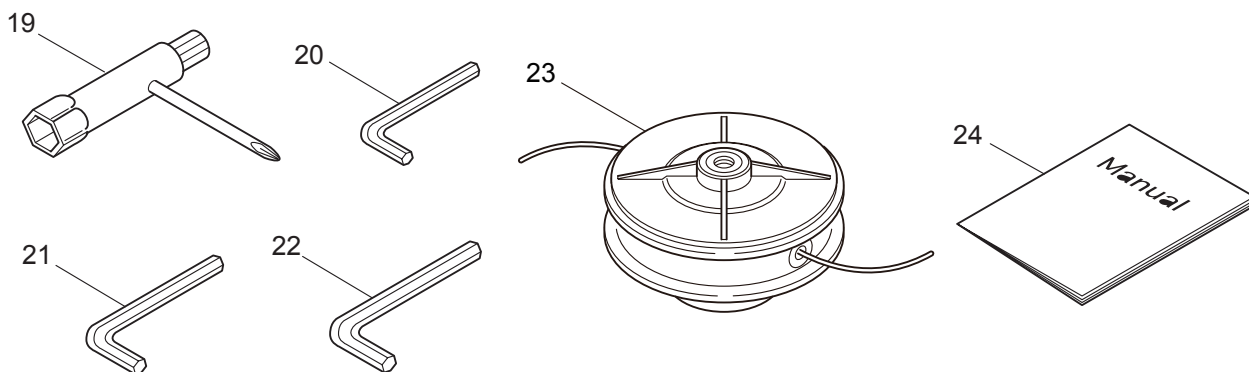

2011. 11.

P/N 523311

1. B23C
MAIN BODY

Ref. No.	Part No.	Part Name	Q'ty	Remarks
1-1	363876	B23C	1	
1-2	218868	Clutch Case Ass'y	1	Incl.3-7
1-3	218869	Clutch Case	1	
1-4	012649	Bearing	1	#6201ZZ
1-5	140273	Snap Ring	1	#12
1-6	016732	Snap Ring	1	#32
1-7	218492	Clutch Drum	1	
1-8	261246	Cap Screw	1	M5x25
1-9	220079	Driveshaft Tube Ass'y	1	Incl.10,11
1-10	221501	Label	1	Warning
1-11	223926	Label	1	Lubricate
1-12	215985	Driveshaft	1	
1-13	215995	Shaft Grip	1	
1-14	222902	Throttle Trigger	1	
1-15	213444	Throttle Cable	1	340L
1-16	213548	Plastic Tube	1	#10x200L
1-17	229597	Loop Handle Ass'y	1	Incl.18-21
1-18	222938	Loop Handle	1	Incl.19
1-19	126993	Nut	4	M5
1-20	216004	Packing	1	
1-21	215608	Cap Screw	4	M5x30x16
1-22	233213	Label	1	B23C
1-23	261250	Cap Screw	4	M5x20

2. B23C BEARING HEAD

Ref. No.	Part No.	Part Name	Q'ty	Remarks
2-1	215986	Bearing Head Ass'y	1	Incl.2-8
2-2	215987	Case,Bearing	1	
2-3	215988	Attaching Shaft	1	
2-4	215989	Bearing	2	#608DD
2-5	215990	Spacer	1	
2-6	215991	Washer	1	
2-7	126232	Spring Washer	1	M8
2-8	215992	Attaching Shaft Adapter	1	
2-9	261246	Cap Screw	1	M5x25
2-10	215993	Cap Screw	1	M5x10
2-11	229598	Safety Cover Ass'y	1	Incl.12-18
2-12	215999	Guard	1	
2-13	216000	String Cutter	1	
2-14	216001	Cap Screw	2	M5x16
2-15	089901	Spring Washer	2	M5
2-16	089846	Nut	2	M5
2-17	216863	Cap Screw	1	M6x40
2-18	089885	Nut	1	M6
2-19	210418	Box Spanner	1	13x19x(+)
2-20	219431	Wrench	1	3mm
2-21	219432	Wrench	1	4mm
2-22	219433	Wrench	1	5mm
2-23	840418	Semi-Auto Head (R),4	1	
2-24	233216	Instruction Manual	1	