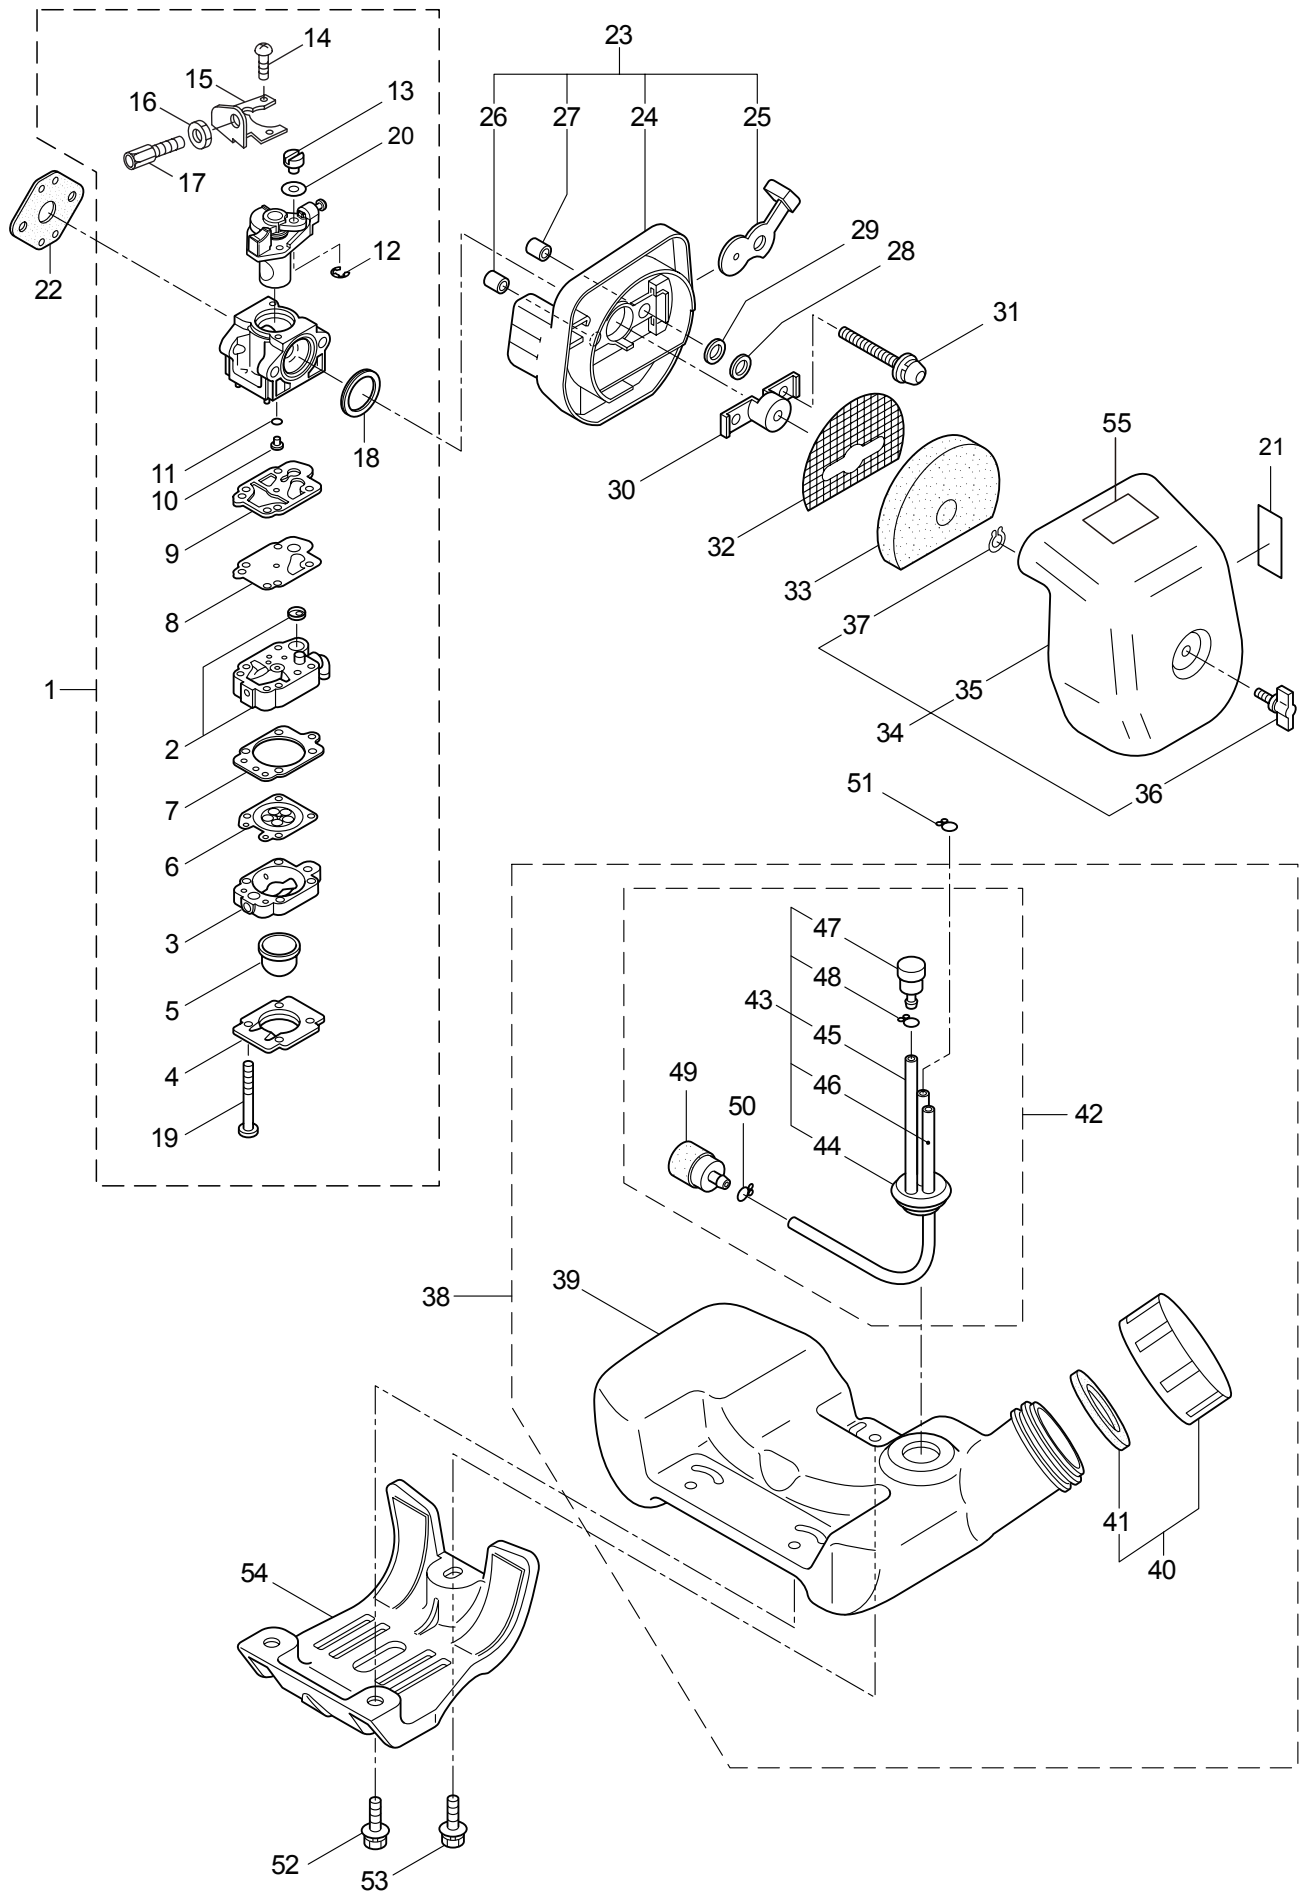

4. B23C
CARBURETOR, FUEL TANK

Ref. No.	Part No.	Part Name	Q'ty	Remarks
4-46	282501	Fuel Pipe	1	150L
4-47	261590	Breather	1	
4-48	261117	Clip	1	
4-49	264653	Filter Ass'y	1	
4-50	261117	Clip	1	
4-51	261117	Clip	1	
4-52	281714	Cap Screw	2	M5x20
4-53	281715	Cap Screw	1	M5x20
4-54	281447	Stand	1	
4-55	285188	Label	1