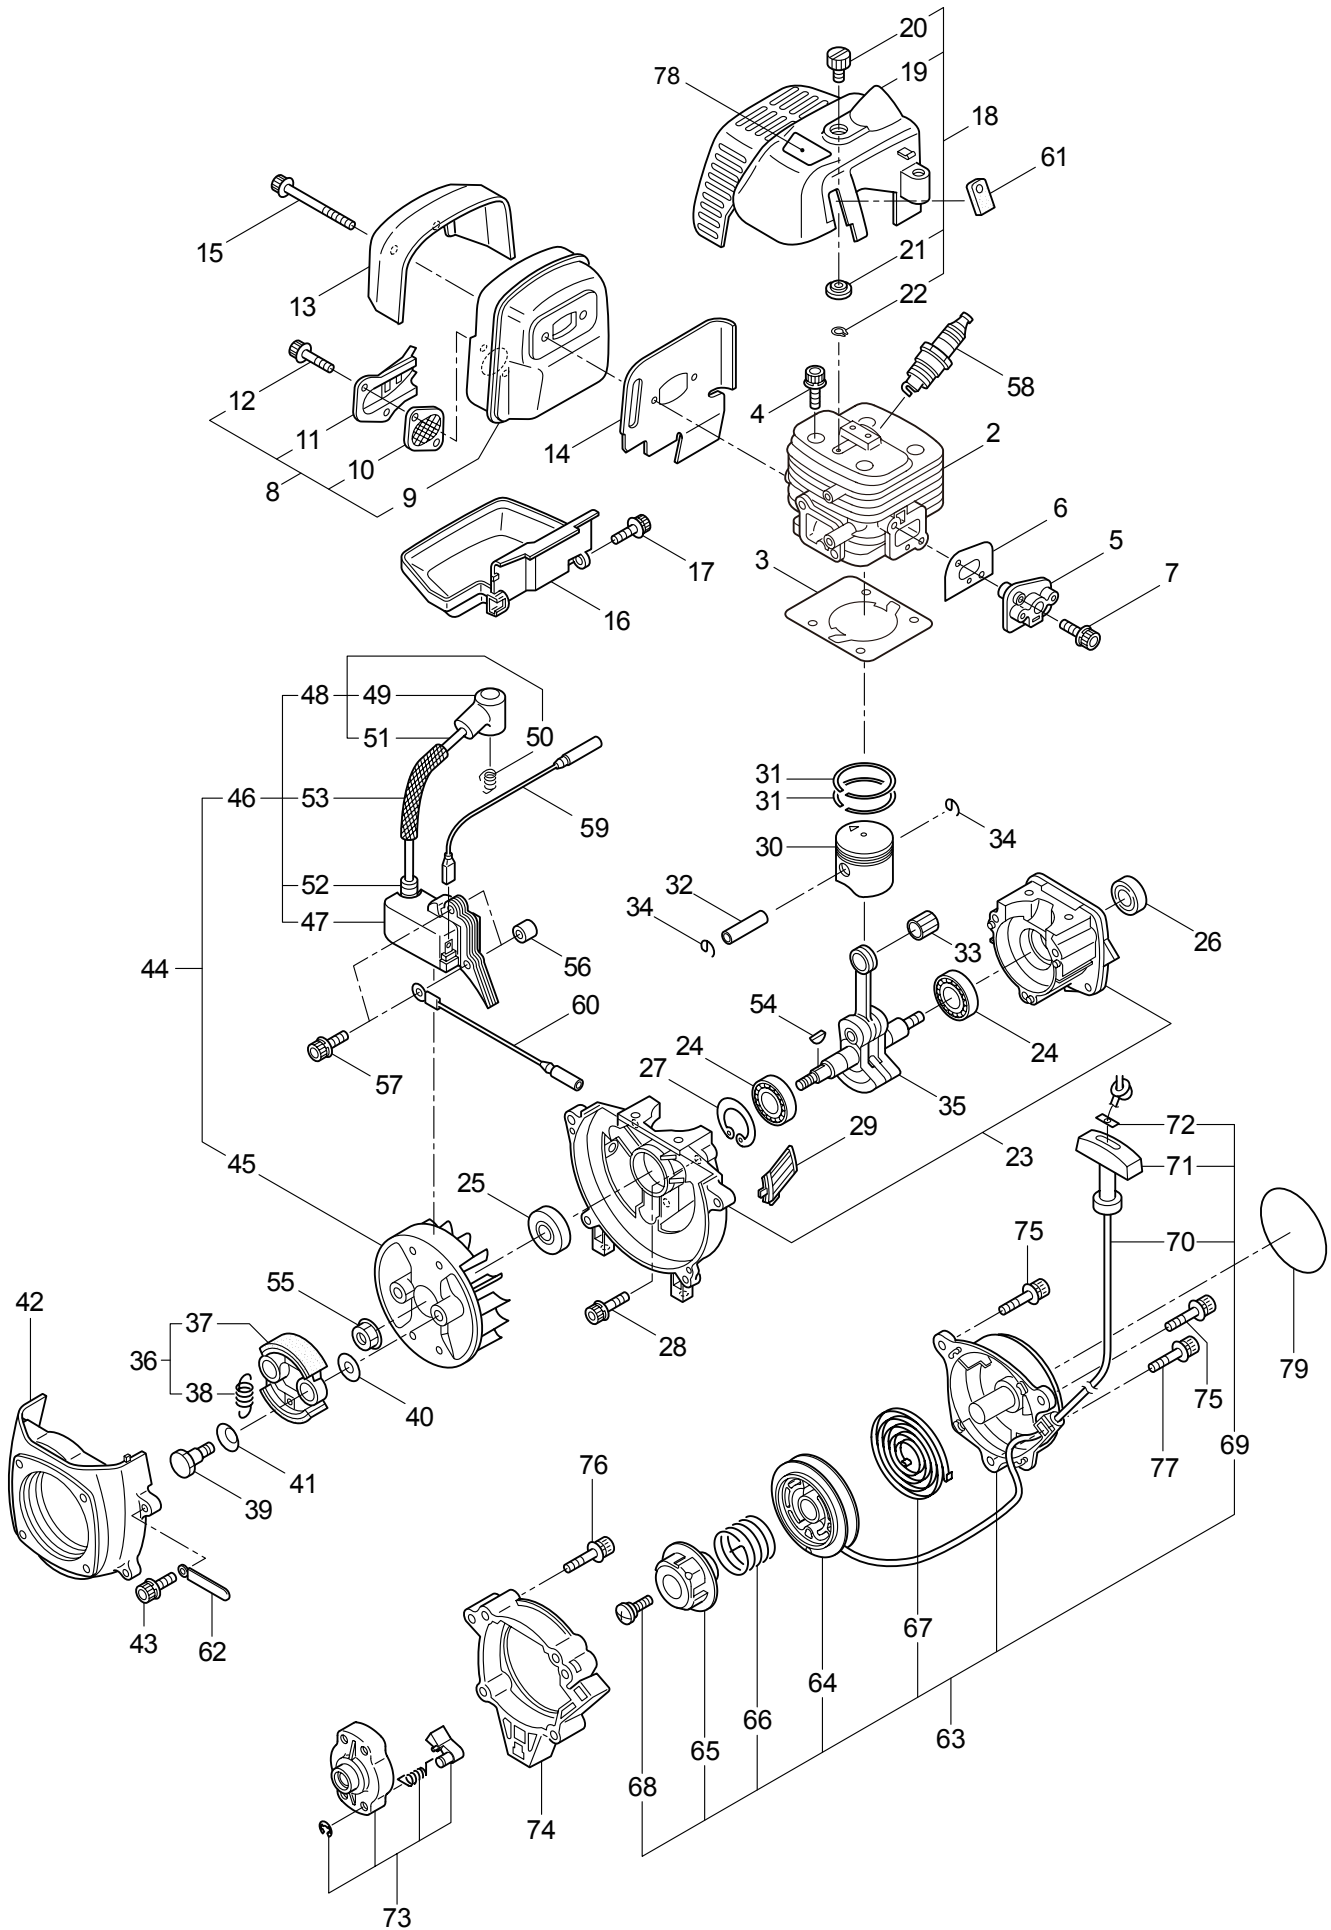

3. B23C ENGINE

Ref. No.	Part No.	Part Name	Q'ty	Remarks
3-46	281705	Ignition Coil Ass'y	1	Incl.47-53
3-47	281706	Coil	1	
3-48	281707	Spark Plug Wire Ass'y	1	Incl.49-51
3-49	261074	Plug Boot	1	
3-50	261075	Connector	1	
3-51	281709	Spark Plug Wire	1	
3-52	261072	Cap	1	
3-53	280080	Insulator	1	
3-54	261076	Woodruff Key	1	3x10
3-55	261417	Nut,Rotor	1	M8
3-56	280381	Spacer	2	
3-57	261256	Cap Screw	2	M4x25
3-58	285982	Spark Plug	1	NGK BPM8Y
3-59	263804	Lead	1	
3-60	268044	Lead	1	
3-61	269189	Grommet	1	
3-62	264588	Clamp	1	
3-63	283477	Recoil Ass'y	1	Incl.64-72
3-64	283504	Reel	1	
3-65	283505	Cam Plate	1	
3-66	283506	Spring	1	
3-67	280931	Spiral Spring	1	
3-68	267213	Screw	1	
3-69	283578	Stater Rope Ass'y	1	Incl.70-72
3-70	283579	Stater Rope	1	
3-71	261725	Starter Grip	1	
3-72	283511	Rope Stopper	1	
3-73	283575	Starter Pawl Ass'y	1	
3-74	284698	Adapter Ass'y	1	
3-75	283391	Cap Screw	2	M4x20
3-76	265726	Cap Screw	4	M4x16
3-77	282096	Cap Screw	1	M4x16WSW
3-78	288676	Label	1	
3-79	288675	Label	1