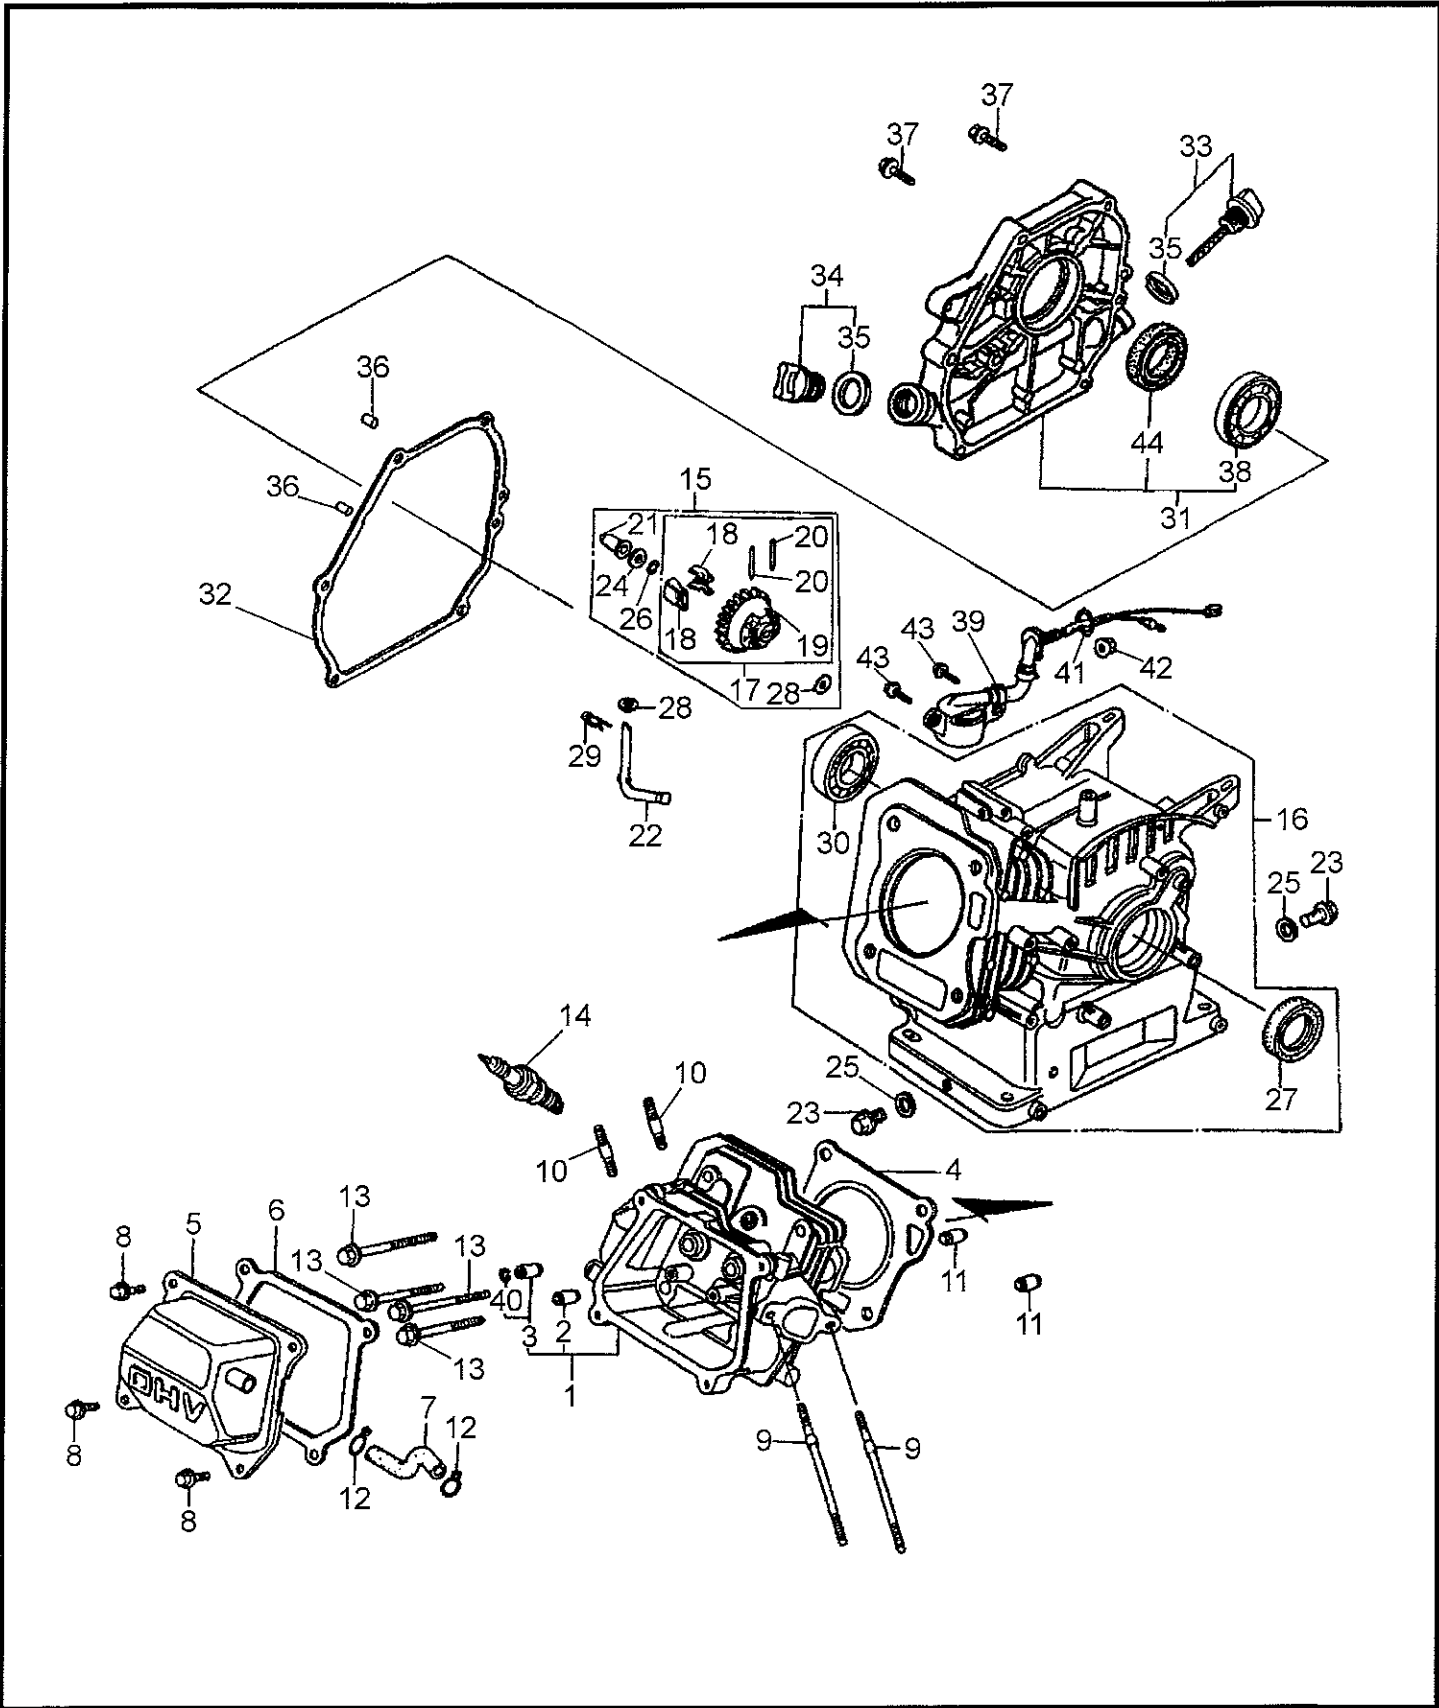

ENGINE CRANKCASE

ENGINE CRANKCASE

Ref No.	Part No.	Description	Q'ty	Notes
1	625245	Cylinder Head Comp.	1	INCL. 2,3,40
2	626338	Inlet Valve Guide(Os)		
3	583642	Exhaust Valve Guide(Os)		INCL. 40
4	625246	Cylinder Head Gasket	1	
5	583644	Head Cover Comp.	1	
6	626340	Head Cover Gasket	1	
7	625223	Breather Tube	1	
8	990467	Bolt	4	
9	625224	Stud Bolt	2	
10	626343	Stud Bolt	2	
11	626344	Dowel Pin	2	
12	583651	Tube Clip	2	
13	626345	Flange Bolt	4	
14	625225	Spark Plug	1	BPR6ES
15	583654	Governor Kit	1	INCL. 17,21,24,26
16	629359	Cylinder Barrel Assy.	1	INCL. 27,30
17	626317	Governor Assy.	1	INCL. 18~20
18	626318	Governor Weight	2	
19	626319	Governor Weight Holder	1	
20	998195	Governor Weight Pin	2	
21	626321	Governor Slider	1	
22	626327	Governor Arm Shaft	1	
23	998200	Drain Plug Bolt	2	
24	626322	Thrust Washer	1	
25	998199	Drain Plug Washer	2	
26	625895	Governor Holder Clip	1	
27	626325	Oil Seal	1	
28	990493	Plain Washer	2	
29	990496	Lock Pin	1	
30	626324	Radial Ball Bearing	1	
31	626331	Crankcase Cover Assy.	1	INCL. 39,45
32	625250	Case Cover Gasket	1	
33	626333	Oil Filler Cap Assy.	1	INCL. 36
34	626335	Oil Filler Cap Assy.	1	INCL. 35
35	626334	Packing, Oil Filler Cap	1	
36	990497	Dowel Pin	2	
37	626337	Flange Bolt	6	
38	626332	Radial Ball Bearing	1	
39	627189	Oil Level Switch Assy.	1	
40	626339	Clip	1	
41	629360	O-Ring	1	
42	625229	Flange Nut	1	
43	625230	Flange Bolt	2	
44	626325	Oil Seal	1	