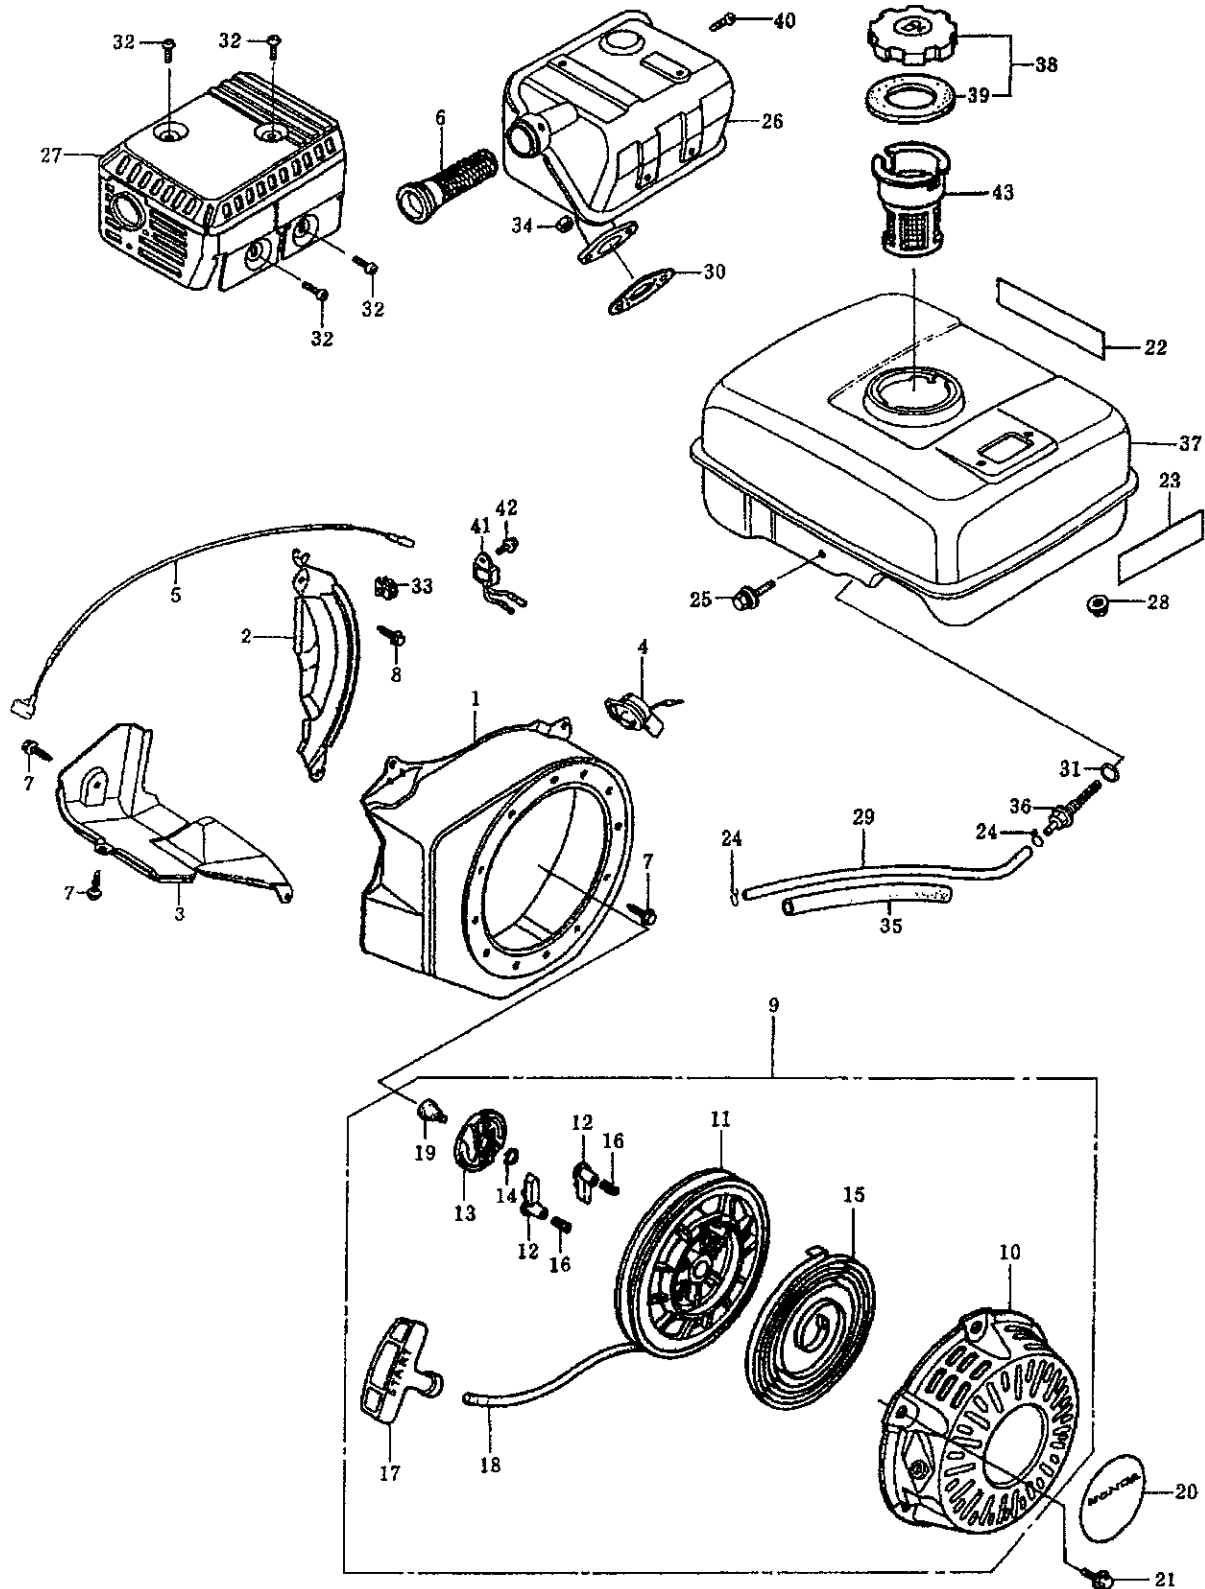

FUEL TANK~RECOIL STARTER~MUFFLER

FUEL TANK~RECOIL STARTER~MUFFLER

Ref No.	Part No.	Description	Q'ty	Notes
1	625263	Fan Cover Comp.	1	
2	629367	Side Plate	1	
3	625265	Shroud Comp.	1	
4	625240	Stop Switch Assy.	1	
5	620851	Stop Switch Cord	1	
6	625269	Spark Arrester	1	
7	990467	Bolt	6	
8	626393	Flange Bolt	1	
9	620853	Recoil Starter Assy.	1	INCL. 10~19
10	620854	Recoil Starter Case Comp.	1	
11	626448	Recoil Starter Reel	1	
12	626449	Starter Ratchet	2	
13	626450	Ratchet Guide	1	
14	626451	Friction Spring	1	
15	626452	Recoil Starter Spring	1	
16	626453	Return Spring	2	
17	620862	Recoil Starter Knob	1	
18	626455	Recoil Starter Rope	1	
19	626456	Setting Screw	1	
20	627042	Decal	1	
21	626609	Flange Bolt	3	
22	625241	Decal	1	
23	620847	Decal	1	
24	990499	Tube Clip	2	
25	627204	Flange Bolt	1	
26	625267	Mufflet Comp.	1	
27	620867	Muffler Protector	1	
28	990487	Nut	2	
29	629368	Fuel Hose	1	
30	626624	Muffler Gasket	1	
31	629360	O-Ring	1	
32	583785	Tapping Screw	4	
33	625242	Clip	1	
34	626627	Nut	2	
35	620869	Supporter Rubber	1	
36	583789	Fuel Tank Joint	1	
37	625268	Fuel Tank Comp.	1	
38	620871	Fuel Filler Cap Comp.	1	INCL. 39
39	620872	Packing	1	
40	583786	Tapping Screw	1	4X6
41	629369	Oil Alert Unit	1	
42	626609	Flange Bolt	1	
43	622245	Fuel Filter	1