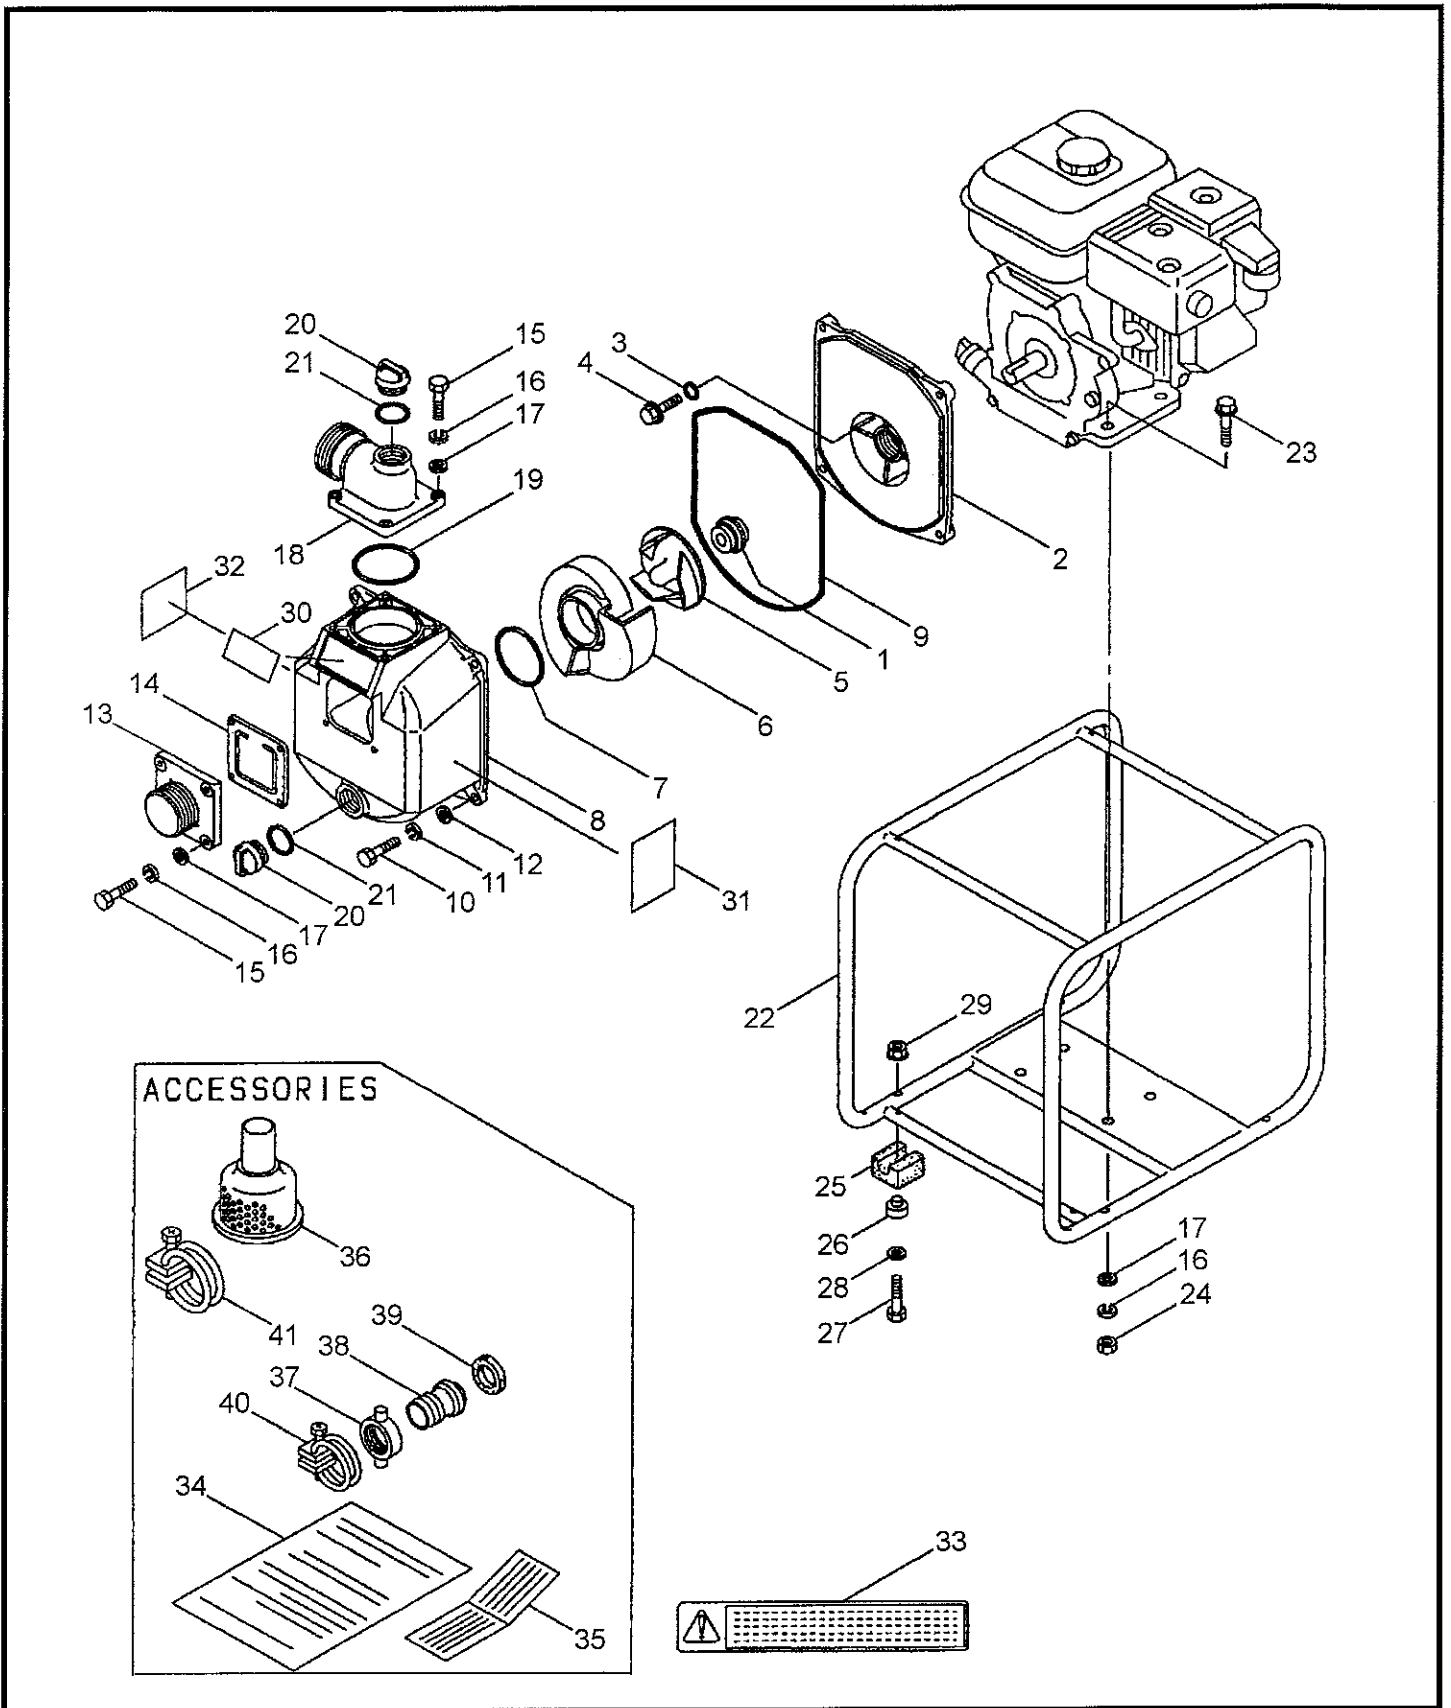

MAIN BODY

MAIN BODY

Ref No.	Part No.	Description	Q'ty	Notes
1	240072	Mechanical Seal	1	
2	240242	Casing Cover	1	
3	014190	O-Ring	4	P8
4	089721	Bolt	4	M8X40
5	240243	Impeller	1	
6	240244	Scroll	1	
7	011340	O-Ring	1	G85
8	240840	Casing	1	
9	240246	O-Ring	1	
10	080289	Bolt	4	M10X35X26
11	012503	Spring Washer	4	M10X35X26
12	013849	Washer	4	M10X35X26
13	240841	Suction Port	1	PF3
14	240248	Check Valve	1	
15	080130	Bolt	8	M8X30X22
16	015845	Spring Washer	12	M8
17	012489	Washer	12	M8
18	240842	Discharge Port	1	PF3
19	011340	O-Ring	1	G85
20	240082	Blind Plug	2	M36
21	018690	O-Ring	2	P36
22	240809	Setting Base	1	
23	092517	Bolt	4	M8X40
24	081039	Nut	4	M8
25	240253	Buffer	4	
26	058899	Washer	4	
27	082111	Bolt	4	M4X35X18
28	022981	Washer	4	6.5X15Xt1
29	100420	Flange Nut	4	M6
30	240402	Decal	1	MARUYAMA
31	240019	Decal	1	
32	240254	Decal	1	MP8010E
33	120675	Decal	1	
34	240843	Instruction Manual	1	MP8010EH
35	216007	Warranty Card	1	
36	240162	Strainer	1	
37	240255	Hose Coupling	2	PF3
38	240164	Hose Coupling	2	
39	240257	Packing	2	
40	240819	Hose Band	1	#78-85
41	240261	Hose Band	2	#90