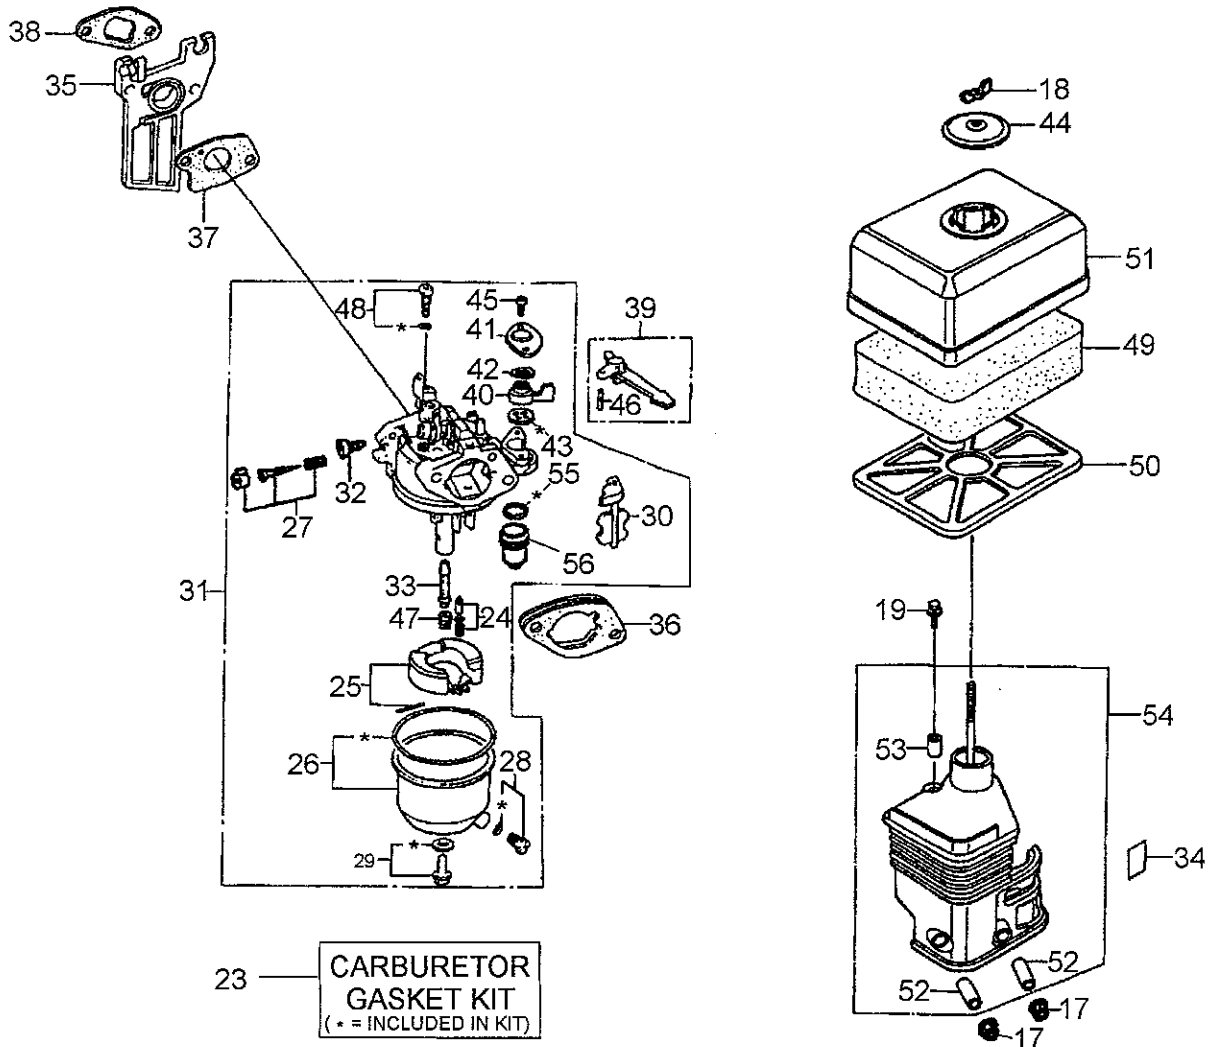

AIR CLEANER~CARBURETOR~GOVERNOR

AIR CLEANER~CARBURETOR~GOVERNOR

Ref No.	Part No.	Description	Q'ty	Notes
1	626379	Governor Arm	1	
2	626380	Governor Rod	1	
3	583715	Governor Spring	1	
4	626382	Throttle Return Spring	1	
5	627038	Control Assy.	1	INCL. 6~13,17,21,22,58~60
6	625258	Control Lever	1	
7	998280	Lever Spring	1	
8	620829	Control Lever Washer	1	
9	990418	Cable Holder	1	
10	998278	Control Lever Spacer	1	
11	625259	Control Base Comp.	1	
12	990419	Control Adjusting Spring	1	
13	583721	Cable Return Spring	1	
14	990467	Bolt	1	
15	626007	Governor Arm Bolt	1	
16	583724	Self Lock Nut	1	
17	990487	Nut	2	
18	990471	Nut	1	
19	627203	Bolt	1	
20	620831	Pan Screw	1	
21	620832	Pan Screw	1	
22	990487	Nut	1	
23	627034	Gasket Set	1	INCL. 43
24	998250	Float Valve Set	1	
25	626364	Float Set	1	
26	628314	Float Chamber Set	1	INCL. 28
27	627198	Screw Set	1	
28	998255	Drain Screw Set	1	
29	626367	Screw Set	1	
30	626368	Choke Set	1	
31	629364	Carburetor Assy.	1	
32	998258	Throttle Stop Screw	1	
33	629365	Main Nozzle	1	
34	620846	Choke Mark	1	
35	626374	Insulator	1	
36	583737	Carburetor Spacer Comp.	1	
37	625236	Carburetor Packing	1	
38	625261	Insulator Gasket	1	
39	583740	Choke Lever Comp.	1	INCL. 46
40	627201	Cock Lever	1	
41	629366	Setting Lever Plate	1	
42	998265	Cock Lever Spring	1	
43	620840	Fuel Cock Packing	1	
44	583752	Cleaner Cap	1	
45	998267	Screw	2	
46	626377	Spring Pin	1	
47	625262	Main Jet	1	#65
48	998260	Pilot Jet Set	1	
49	583746	Air Cleaner Element	1	
50	583747	Air Cleaner Grid	1	
51	583748	Air Cleaner Cover	1	
52	583749	Air Cleaner Collar	2	
53	583750	Air Cleaner Collar(B)	1	
54	583751	Air Cleaner Elbow Comp.	1	INCL. 52,53
55	626257	Fuel Strainer Cup Packing	1	
56	583742	Fuel Strainer Cup	1	
57	627039	Wire Holder	1	
58	583725	Circlip	1	
59	627040	Pan Screw	1