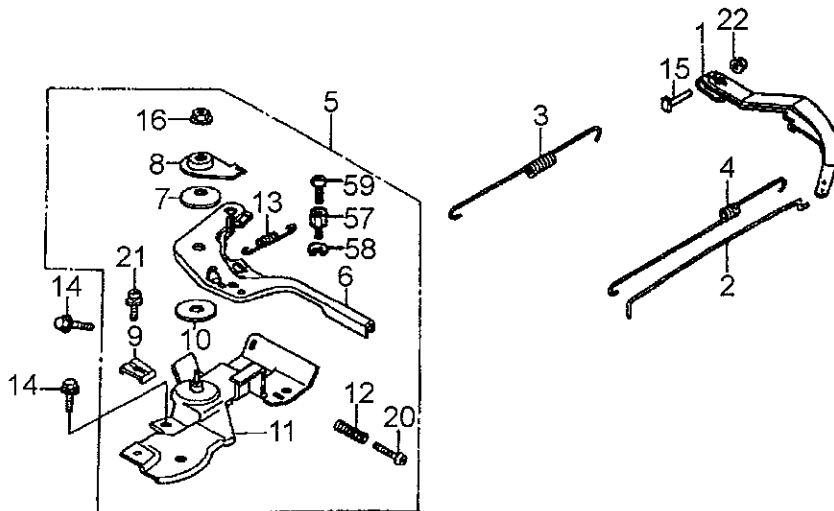

AIR CLEANER~CARBURETOR~GOVERNOR

AIR CLEANER~CARBURETOR~GOVERNOR

Ref No.	Part No.	Description	Q'ty	Notes
1	626379	Governor Arm	1	
2	626380	Governor Rod	1	
3	583715	Governor Spring	1	
4	626382	Throttle Return Spring	1	
5	627038	Control Assy.	1	INCL. 6~13,17,21,22,58~60
6	625258	Control Lever	1	
7	998280	Lever Spring	1	
8	620829	Control Lever Washer	1	
9	990418	Cable Holder	1	
10	998278	Control Lever Spacer	1	
11	625259	Control Base Comp.	1	
12	990419	Control Adjusting Spring	1	
13	583721	Cable Return Spring	1	
14	990467	Bolt	1	
15	626007	Governor Arm Bolt	1	
16	583724	Self Lock Nut	1	
17	990487	Nut	2	
18	990471	Nut	1	
19	627203	Bolt	1	
20	620831	Pan Screw	1	
21	620832	Pan Screw	1	
22	990487	Nut	1	
23	627034	Gasket Set	1	INCL. 43
24	998250	Float Valve Set	1	
25	626364	Float Set	1	
26	628314	Float Chamber Set	1	INCL. 28
27	627198	Screw Set	1	
28	998255	Drain Screw Set	1	
29	626367	Screw Set	1	
30	626368	Choke Set	1	
31	629364	Carburetor Assy.	1	
32	998258	Throttle Stop Screw	1	
33	629365	Main Nozzle	1	
34	620846	Choke Mark	1	
35	626374	Insulator	1	
36	583737	Carburetor Spacer Comp.	1	
37	625236	Carburetor Packing	1	
38	625261	Insulator Gasket	1	
39	583740	Choke Lever Comp.	1	INCL. 46
40	627201	Cock Lever	1	
41	629366	Setting Lever Plate	1	
42	998265	Cock Lever Spring	1	
43	620840	Fuel Cock Packing	1	
44	583752	Cleaner Cap	1	
45	998267	Screw	2	
46	626377	Spring Pin	1	
47	625262	Main Jet	1	#65
48	998260	Pilot Jet Set	1	
49	583746	Air Cleaner Element	1	
50	583747	Air Cleaner Grid	1	
51	583748	Air Cleaner Cover	1	
52	583749	Air Cleaner Collar	2	
53	583750	Air Cleaner Collar(B)	1	
54	583751	Air Cleaner Elbow Comp.	1	INCL. 52,53
55	626257	Fuel Strainer Cup Packing	1	
56	583742	Fuel Strainer Cup	1	
57	627039	Wire Holder	1	
58	583725	Circlip	1	
59	627040	Pan Screw	1