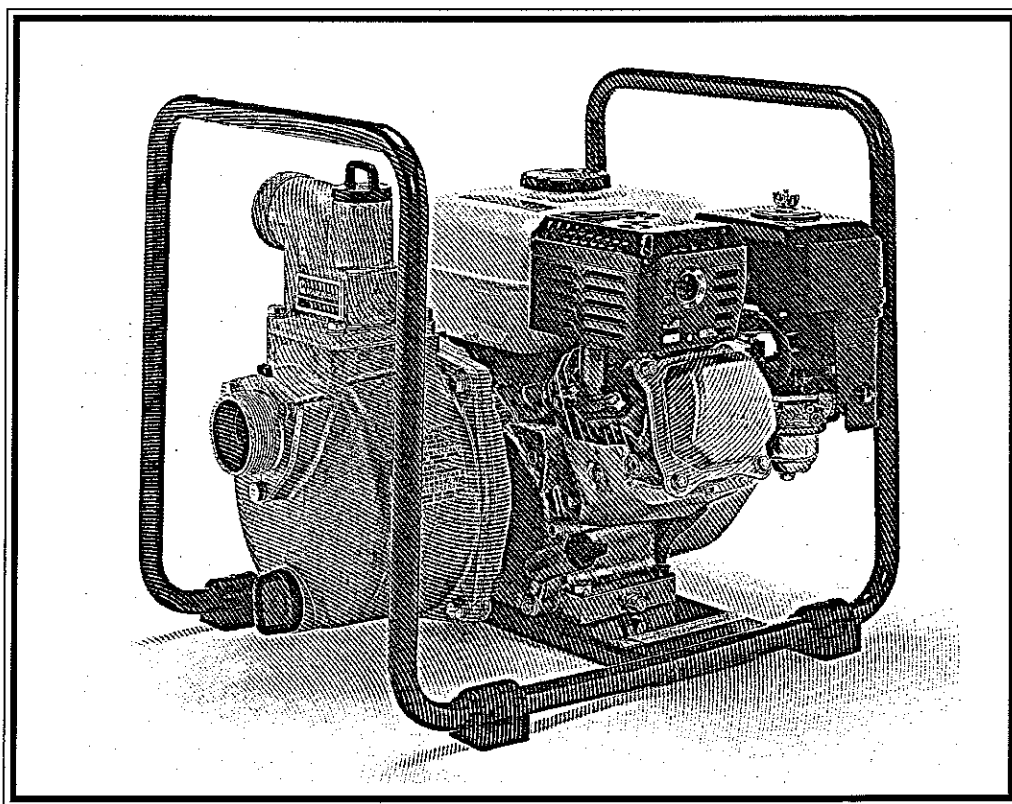

Illustrated Parts List

**Models
MP8010EH**