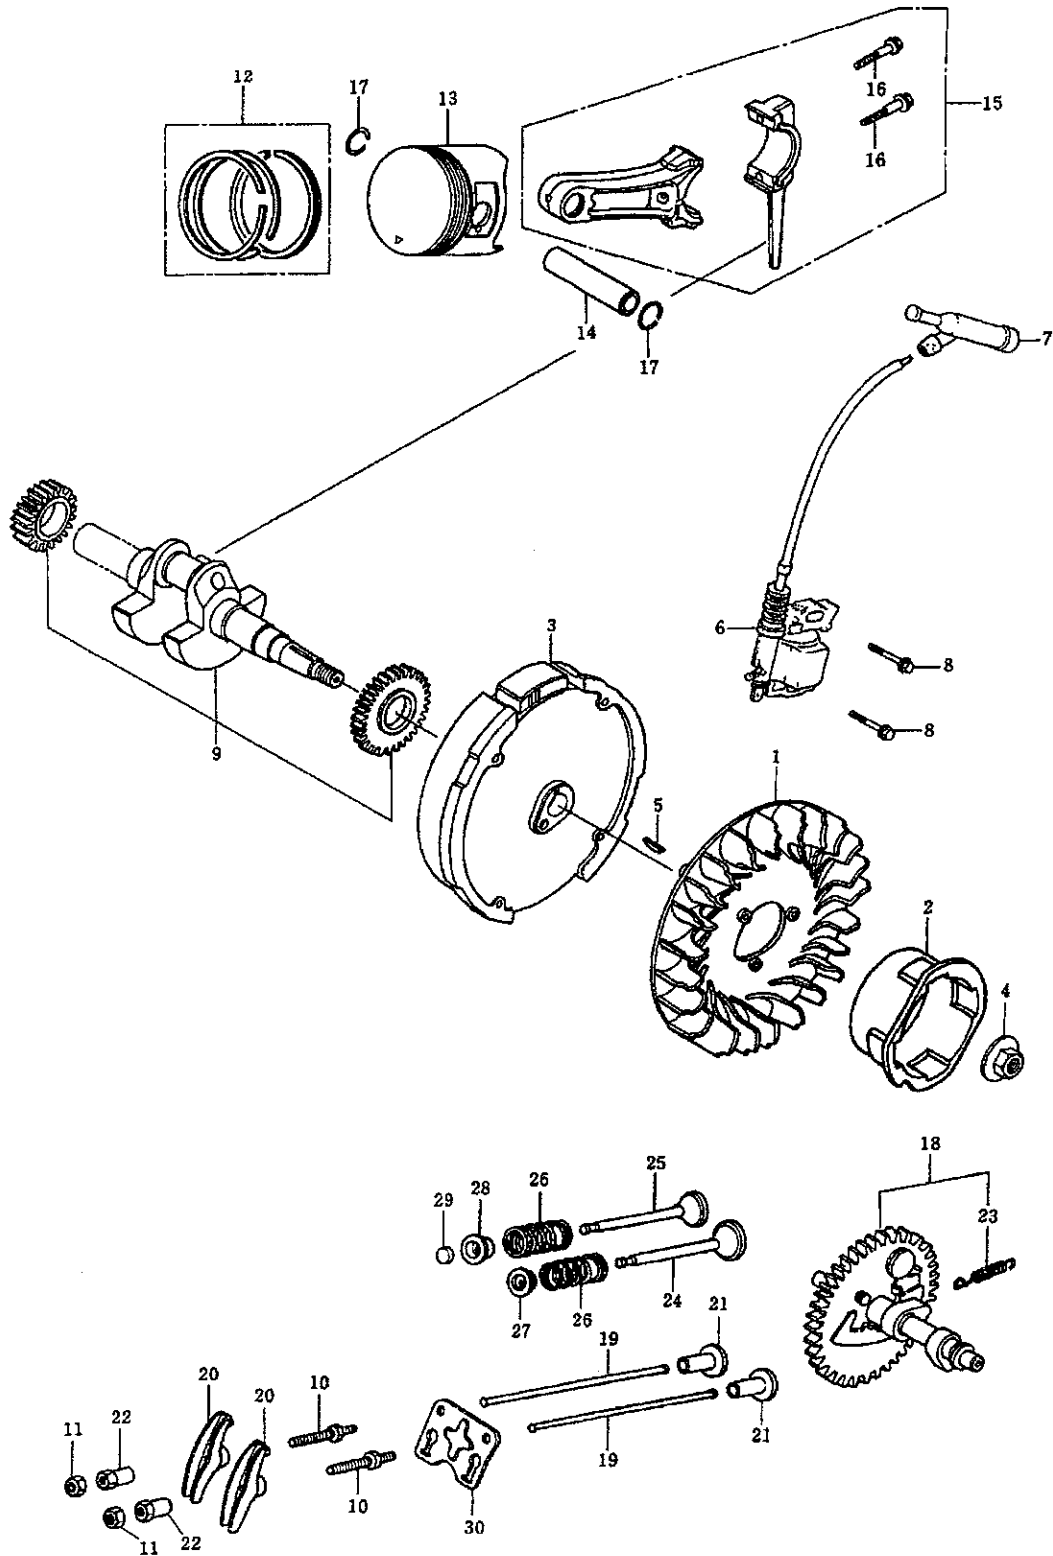

CRANKSHAFT-IGNITION COIL-VALVES

CRANKSHAFT-IGNITION COIL-VALVES

Ref No.	Part No.	Description	Q'ty	Notes
1	626384	Cooling Fan	1	
2	626385	Starter Pulley	1	
3	629361	Flywheel Comp.	1	
4	626388	Special Nut	1	
5	626383	Woodruff Key	1	
6	625232	Ignition Coil Assy.	1	
7	625233	Cap Assy.	1	
8	998214	Flange Bolt	2	
9	629362	Crankshaft Comp.	1	
10	625938	Pivot Bolt	2	
11	625939	Pivot Adjusting Nut	2	
12	629363	Piston Ring Set	1	
13	625254	Piston	1	
14	626355	Piston Pin	1	
15	626356	Connecting Rod Assy.	1	INCL. 16
16	626357	Connecting Rod Bolt	2	
17	626358	Piston Pin Clip	2	
18	626346	Camshaft Assy.	1	INCL. 23
19	626347	Push Rod	2	
20	626348	Valve Rocker Arm	2	
21	625234	Valve Lifter	2	
22	625929	Rocker Arm Pivot	2	
23	625925	Weight Return Spring	1	
24	625255	Inlet Valve	1	
25	625256	Exhaust Valve	1	
26	626350	Valve Spring	1	
27	626351	Retainer	1	
28	626352	Retainer	1	
29	626353	Valve Rotator	1	
30	626354	Push Rod Guide Plate	1