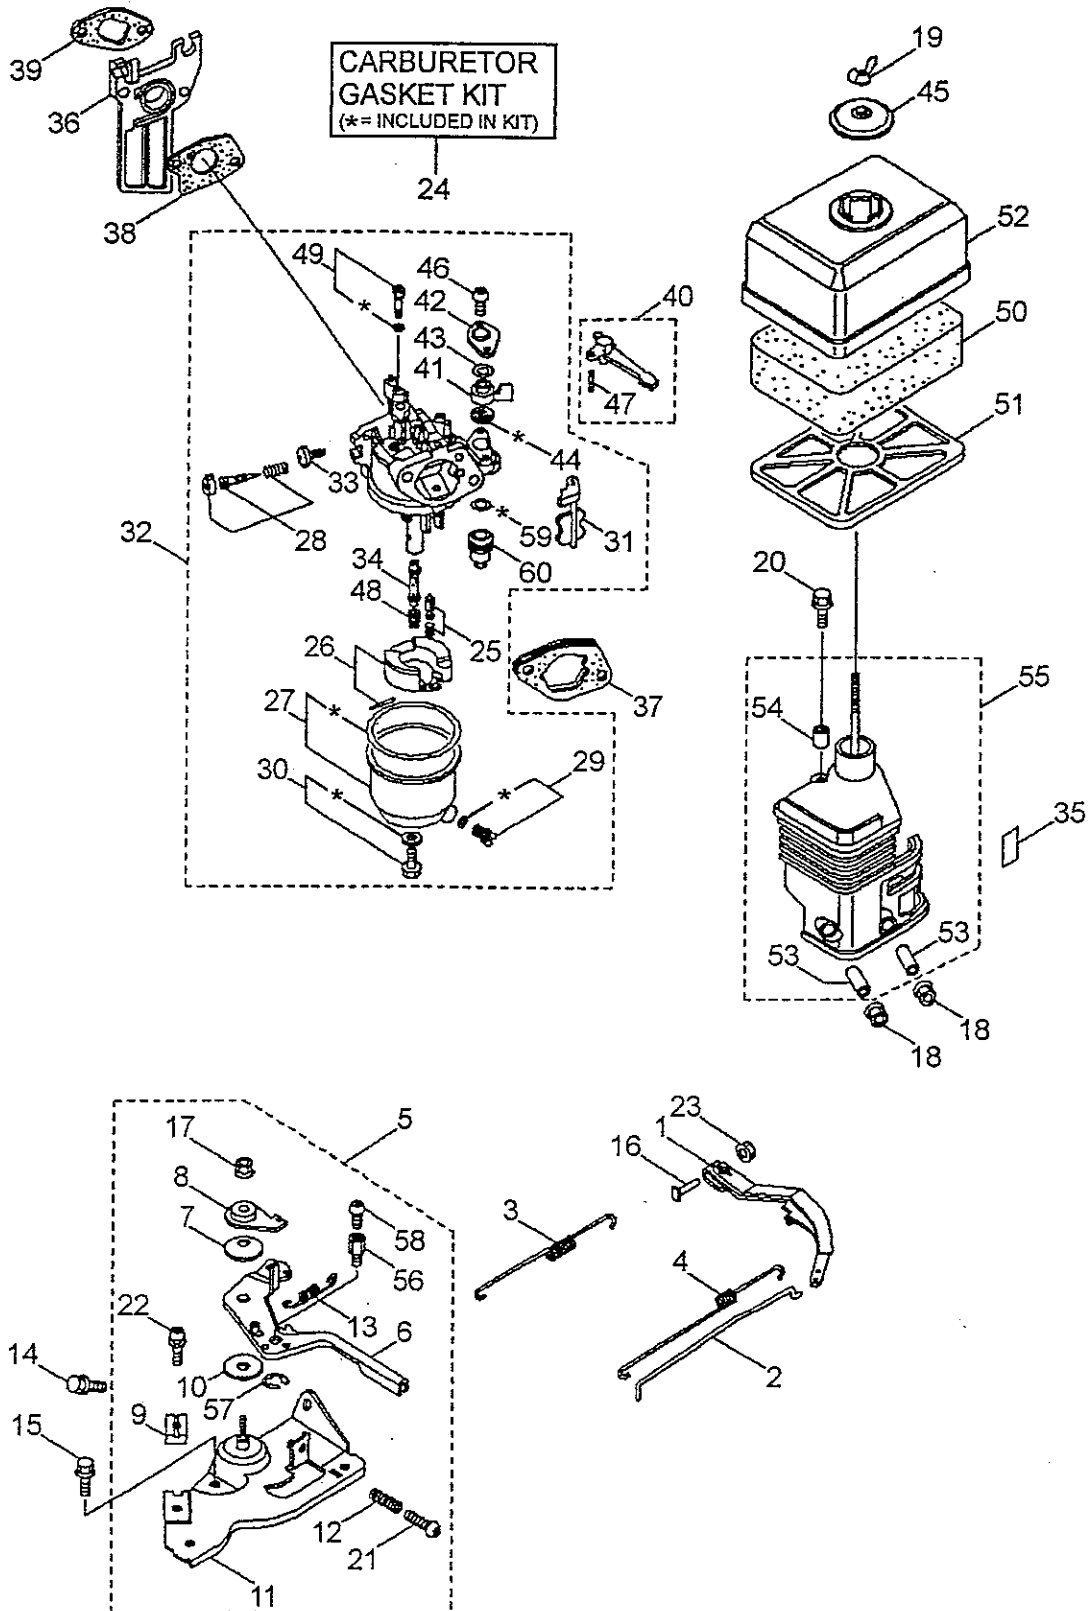

AIR CLEANER, CARBURETOR, & GOVERNOR

AIR CLEANER, CARBURETOR, & GOVERNOR

Ref No.	Part No.	Description	Q'ty	Notes
1	620823	Governor Arm	1	
2	620824	Governor Rod	1	
3	620825	Governor Spring	1	
4	620826	Throttle Return Spring	1	
5	627196	Control Assy.	1	
6	620828	Control Lever	1	
7	998280	Lever Spring	1	
8	620829	Control Lever Washer	1	
9	990418	Cable Holder	1	
10	998278	Control Lever Spacer	1	
11	620830	Control Base Comp.	1	
12	990419	Control Adj Spring	1	
13	583721	Cable Return Spring	1	
14	583762	Flange Bolt	1	
15	990467	Bolt	1	
16	583723	Governor Arm Bolt	1	
17	583724	Self Lock Nut	1	
18	990487	Nut	2	
19	990471	Nut	1	
20	627203	Bolt	1	
21	620831	Pan Screw	1	
22	620832	Pan Screw	1	
23	990487	Nut	1	
24	627034	Gasket Set	1	INCL. 44,59
25	998250	Float Valve Set	1	
26	583729	Float Set	1	
27	583730	Float Chamber Set	1	INCL. 29
28	627198	Screw Set	1	
29	998255	Drain Screw Set	1	
30	583731	Screw Set	1	
31	583732	Choke Set	1	
32	627199	Carburetor Assy.	1	
33	998258	Throttle Stop Screw	1	
34	627200	Main Nozzle	1	
35	620846	Choke Mark	1	
36	620837	Insulator	1	
37	583737	Carburetor Spacer Comp.	1	
38	625236	Carburetor Packing	1	
39	620839	Insulator Packing	1	
40	583740	Choke Lever Comp.	1	INCL. 47
41	627201	Cock Lever	1	
42	998266	Lever Setting Plate	1	
43	998265	Cock Lever Spring	1	
44	620840	Fuel Cock Packing	1	
45	583752	Cleaner Cap	1	
46	620841	Pan Screw	2	
47	583744	Spring Pin	1	
48	627202	Main Jet	1	#62
49	998260	Pilot Jet Set	1	
50	583746	Air Cleaner Element	1	

Ref No.	Part No.	Description	Q'ty	Notes
51	583747	Air Cleaner Grid	1	
52	620843	Air Cleaner Cover	1	
53	620844	Air Cleaner Collar	2	
54	583750	Air Cleaner Collar B	1	
55	620845	Air Cleaner Elbow Comp.	1	INCL. 53,54
56	627039	Wire Holder	1	
57	583725	Circlip	1	
58	627040	Pan Screw	1	
59	626257	Fuel Strainer Cup Packing	1	
60	583742	Fuel Strainer Cup	1