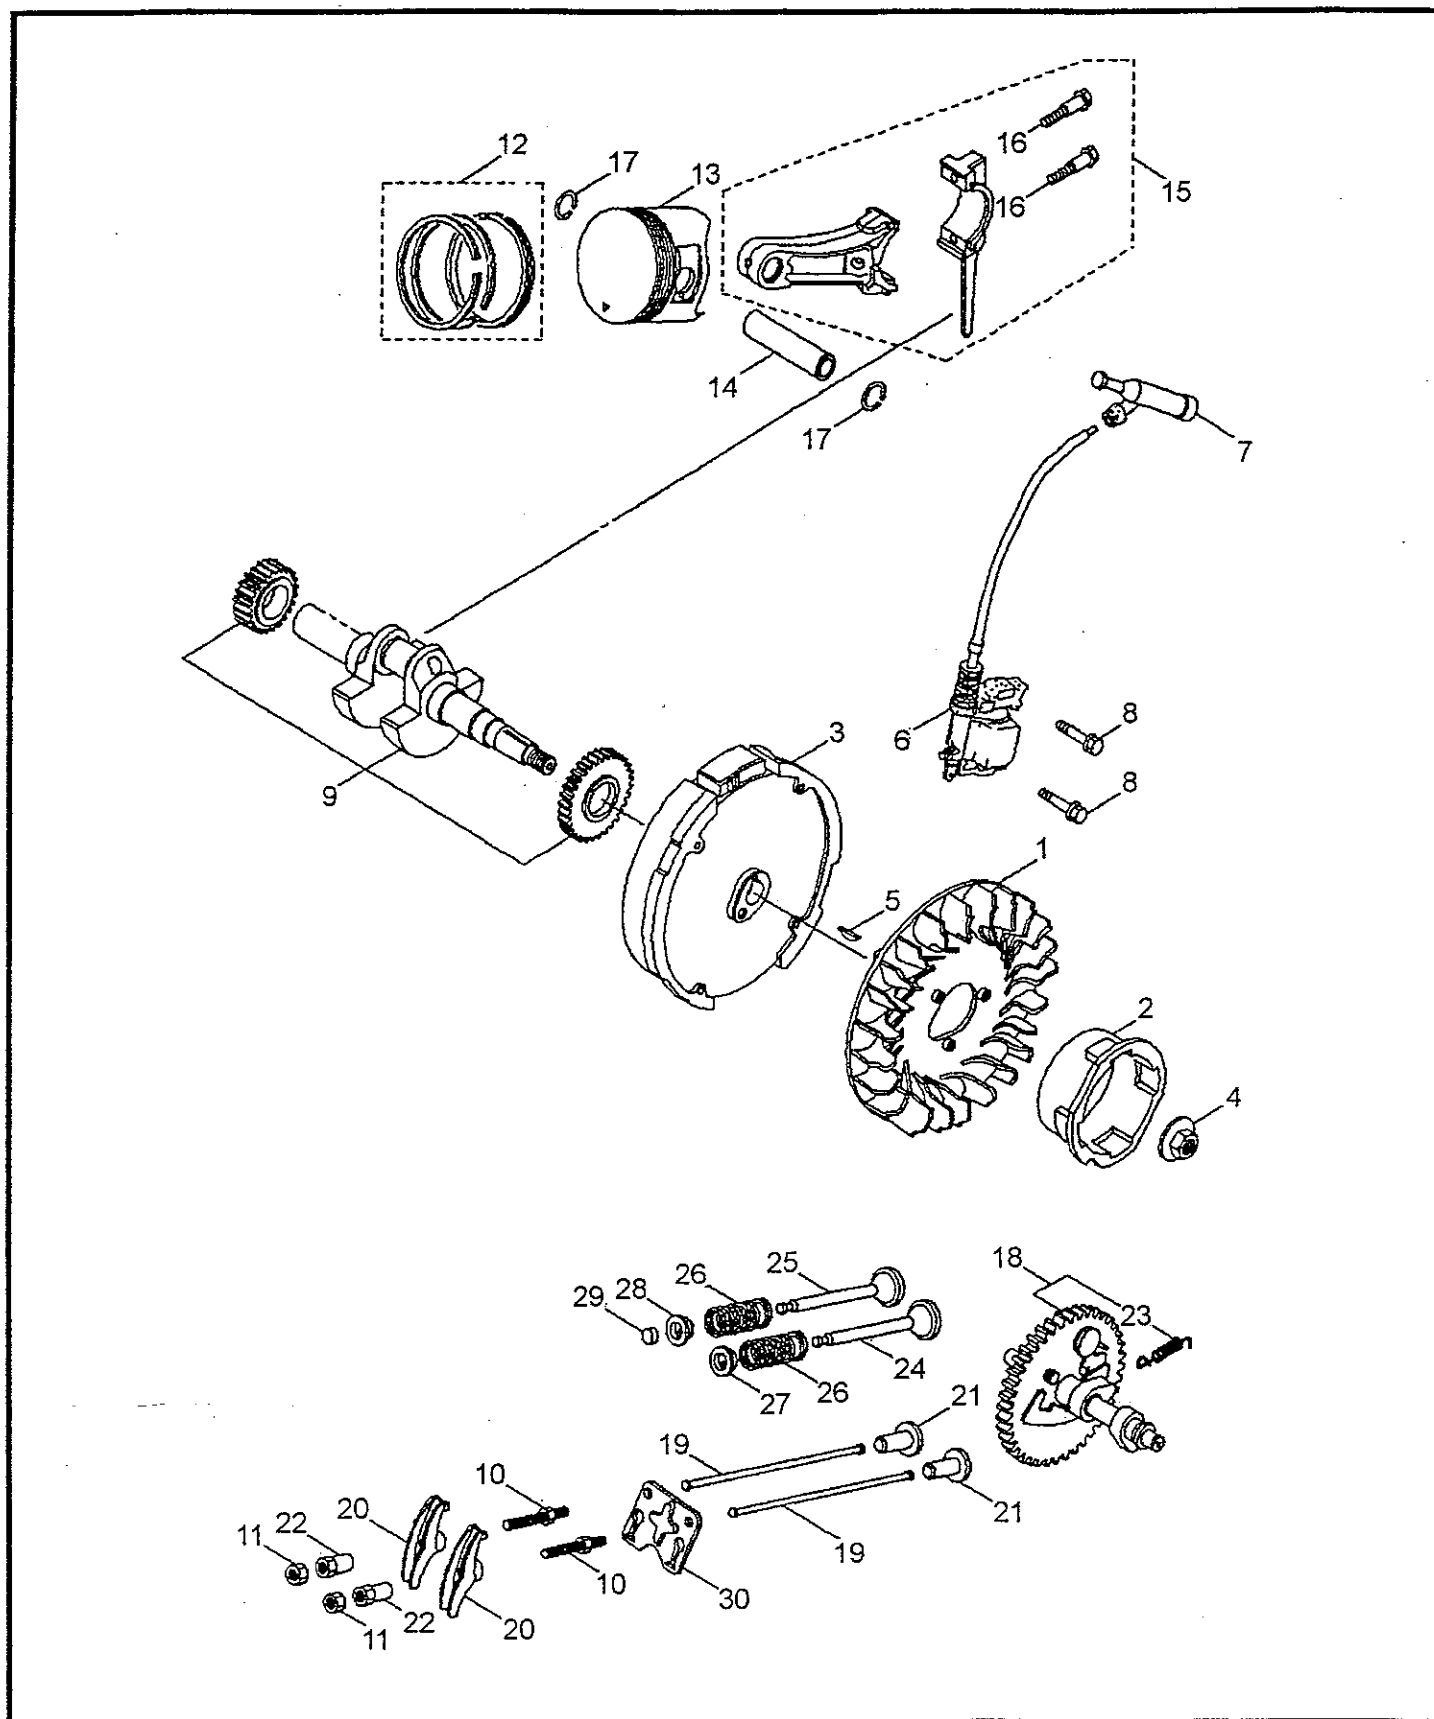

PISTON, CRANKSHAFT, IGNITION COIL, & VALVES

PISTON, CRANKSHAFT, IGNITION COIL, & VALVES

Ref No.	Part No.	Description	Q'ty	Notes
1	620764	Cooling Fan	1	
2	620765	Starter Pulley	1	
3	620766	Flywheel Complete	1	
4	583685	Special Nut	1	
5	583686	Special Woodruff Key	1	
6	625232	Ignition Coil Assy.	1	
7	625233	Cap Assy.	1	
8	998214	Flange Bolt	2	
9	627193	Crankshaft Comp.(W-Type)	1	
10	583711	Pivot Bolt	2	
11	583712	Pivot Adjusting Nut	2	
12	620772	Piston Ring Set	1	
13	620773	Piston	1	
14	620774	Piston Pin	1	
15	620775	Connecting Rod Assy.	1	INCL. 16
16	583696	Connecting Rod Bolt	2	
17	620776	Piston Pin Clip	2	
18	620777	Camshaft Assy.	1	INCL. 23
19	620818	Push Rod	2	
20	583700	Valve Rocker Arm	2	
21	626349	Valve Lifter	2	
22	625929	Rocker Arm Pivot	2	
23	583703	Weight Return Spring	1	
24	620819	Inlet Valve	1	
25	620820	Exhaust Valve	1	
26	620821	Valve Spring	2	
27	583707	Retainer	1	
28	583708	Retainer	1	
29	583709	Valve Rotator	1	
30	620822	Push Rod Guide Plate	1