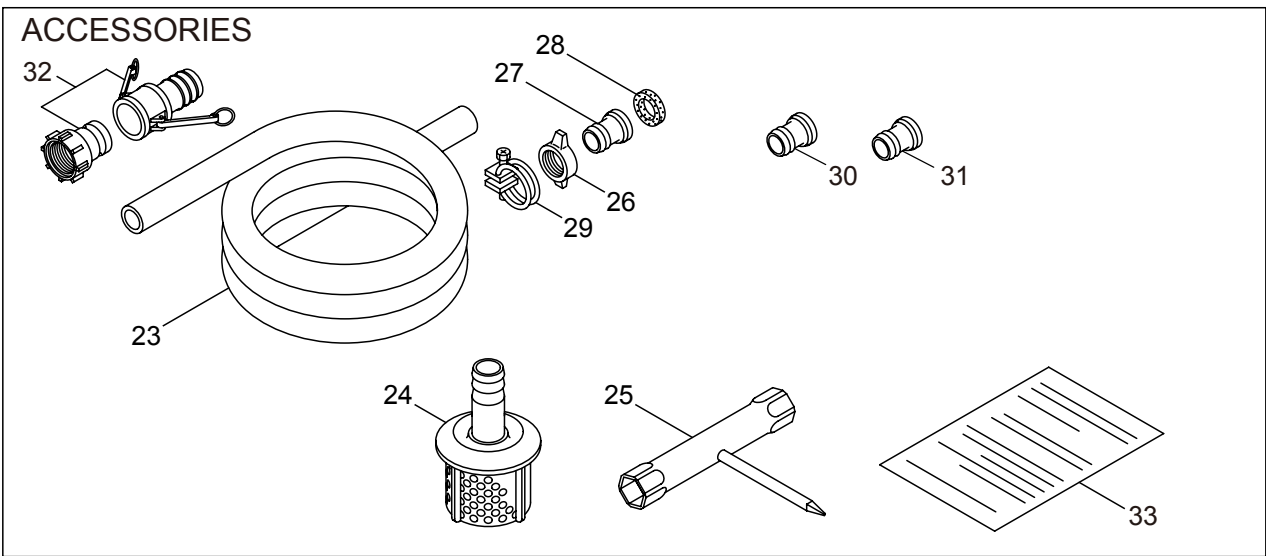

Maruyama. *E x t r a o r d i n a r y .*

1. MP2531CE-1CA
MAIN BODY

Ref. No.	Part No.	Part Name	Q'ty	Remarks
1-2	092513	Bolt	2	M8x16
1-3	283896	Casing Cover	1	
1-4	240002	Mechanical Seal	1	
1-5	550162	Screw	4	M5x0.8x40
1-6	013918	O-Ring	4	S5
1-7	283910	Impeller	1	
1-8	284812	Spacer	1	T0.5
1-9	284813	Spacer	1	T0.3
1-10	283911	Scroll	1	
1-11	027533	O-Ring	1	P42
1-12	283897	Casing	1	
1-13	012615	O-Ring	1	G140
1-14	092520	Bolt	4	M6x20
1-15	240553	Suction Port	1	
1-16	283914	Check Valve	1	
1-17	092519	Bolt	3	M6x16
1-18	283916	Plug	2	PF1
1-19	284422	O-Ring	2	P30
1-20	283907	Base	1	
1-21	284674	Label	1	
1-22	284676	Label	1	
1-23	549288	Hose	1	25x3000
1-24	284300	Strainer	1	
1-25	549653	Box Spanner	1	13x19x(+)
1-26	240028	Hose Coupling	2	PF1
1-27	240858	Hose Coupling	2	
1-28	240859	Packing	2	
1-29	284301	Hose Band	3	
1-30	240860	Hose Coupling	1	
1-31	240861	Hose Coupling	1	
1-32	284562	One Touch Coupling	2	
1-33	284680	Instruction Manual	1	

2.MP2531CE-1CA
ENGINE

Ref. No.	Part No.	Part Name	Q'ty	Remarks
2-46	261417	Nut,Rotor	1	M8
2-47	280381	Spacer	2	
2-48	261256	Cap Screw	2	M4x25
2-49	261200	Spark Plug	1	NGK BPM6Y
2-50	284693	Stop Switch Ass'y	1	
2-51	269419	Stay	1	
2-52	284635	Coller	1	
2-53	269189	Grommet	1	
2-54	269481	Shaft	1	
2-55	265312	Screw	3	M6x15
2-56	283477	Recoil Ass'y	1	Incl.57-65
2-57	283504	Reel	1	
2-58	283505	Cam Plate	1	
2-59	283506	Spring	1	
2-60	280931	Spiral Spring	1	
2-61	267213	Screw	1	
2-62	283578	Starter Rope Ass'y	1	Incl.63-65
2-63	283579	Starter Rope	1	
2-64	261725	Starter Grip	1	
2-65	283511	Rope Stopper	1	
2-66	283575	Starter Pawl Ass'y	1	
2-67	284698	Adapter Ass'y	1	
2-68	265726	Cap Screw	4	M4x16
2-69	284746	Label	1	CER300MP
2-70	282558	Label	1	
2-71	282096	Cap Screw	1	M4x16