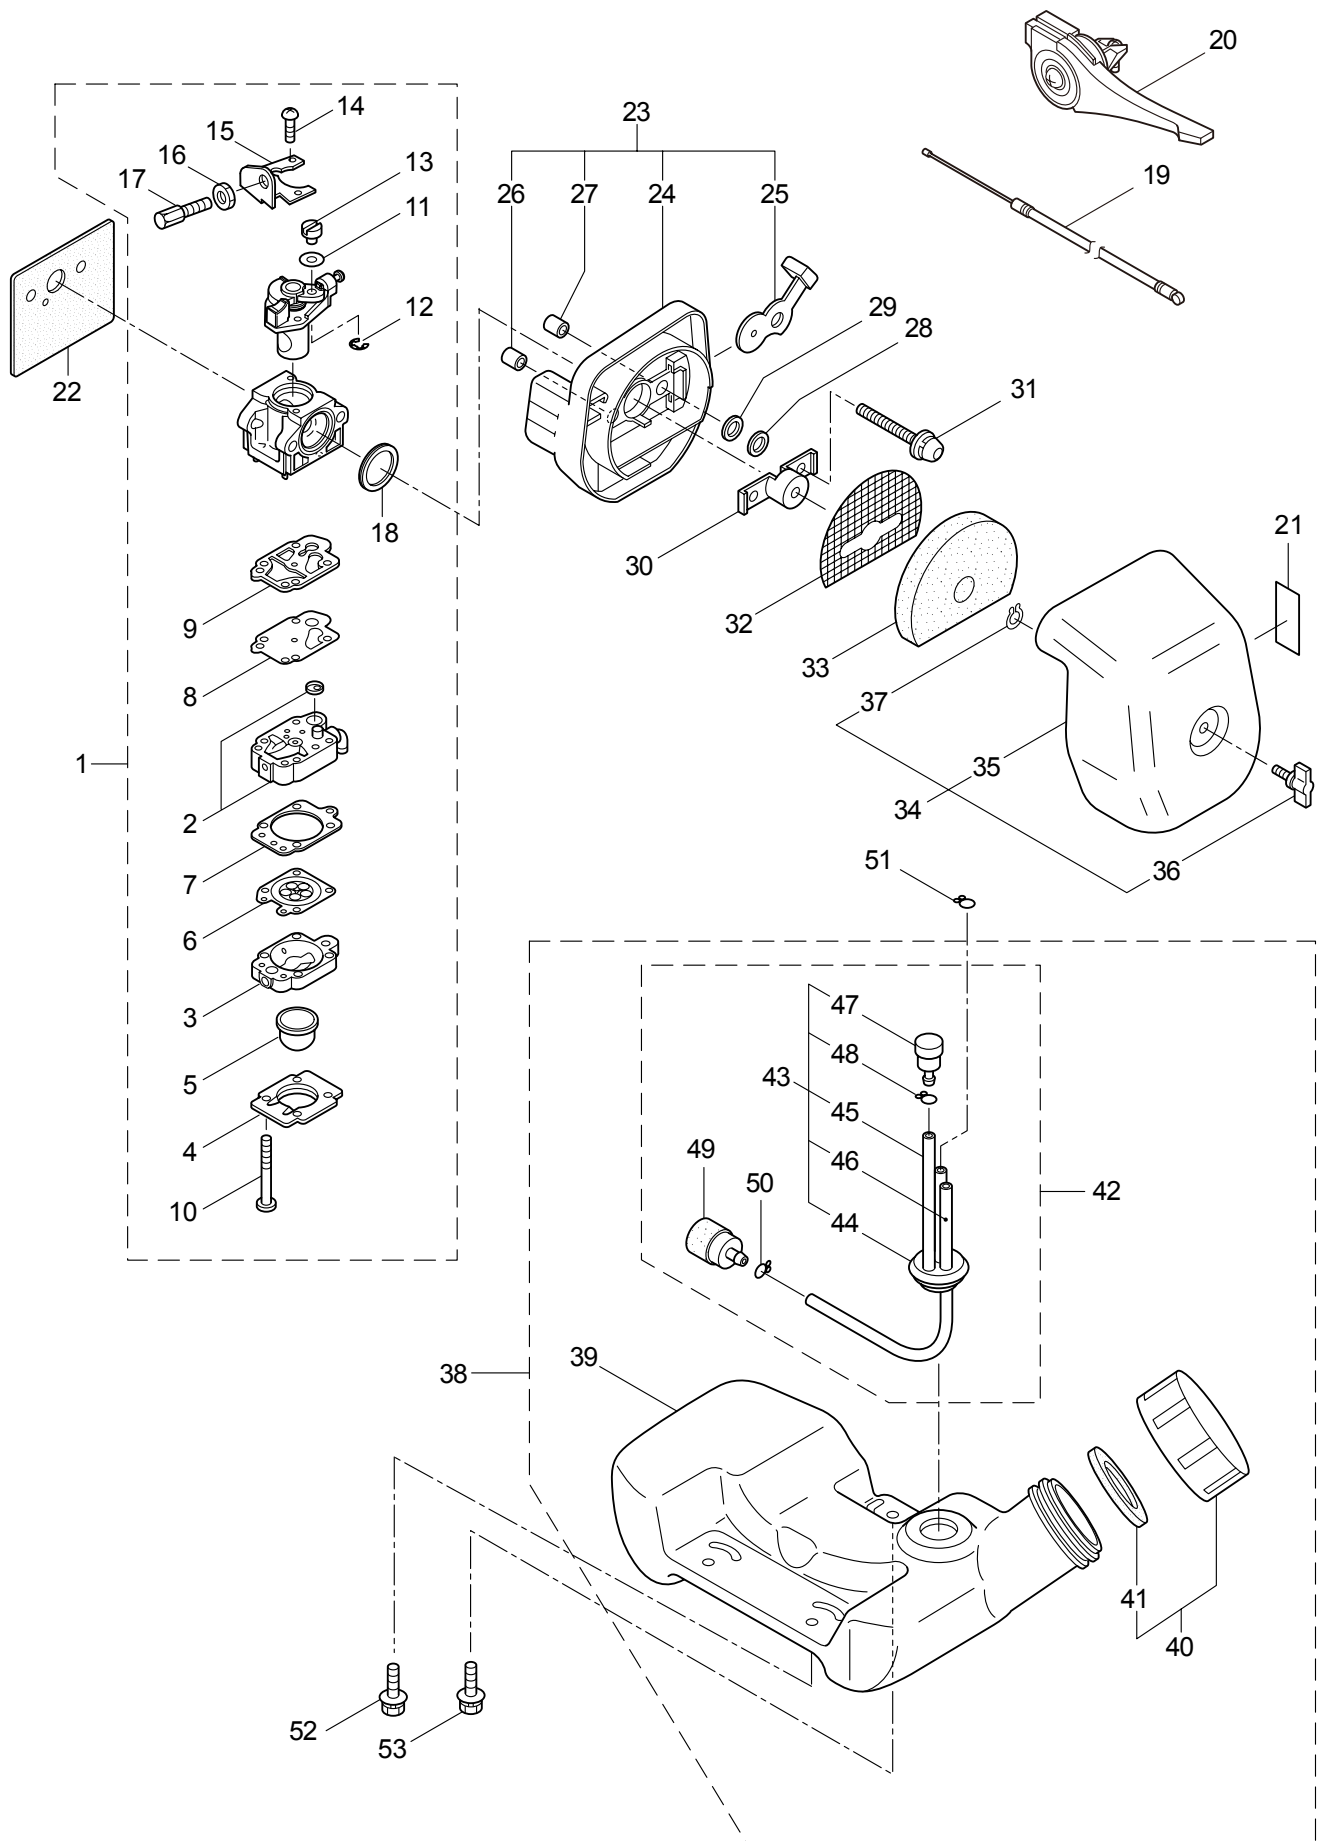

3. MP2531CE-1CA
CARBURETOR, FUEL TANK

Ref. No.	Part No.	Part Name	Q'ty	Remarks
3-46	261690	Fuel Pipe	1	160L
3-47	261590	Breather	1	
3-48	261117	Clip	1	
3-49	264653	Filter Ass'y	1	
3-50	261117	Clip	1	
3-51	261117	Clip	1	
3-52	281714	Cap Screw	2	M5x20
3-53	284695	Screw	1	M5x18