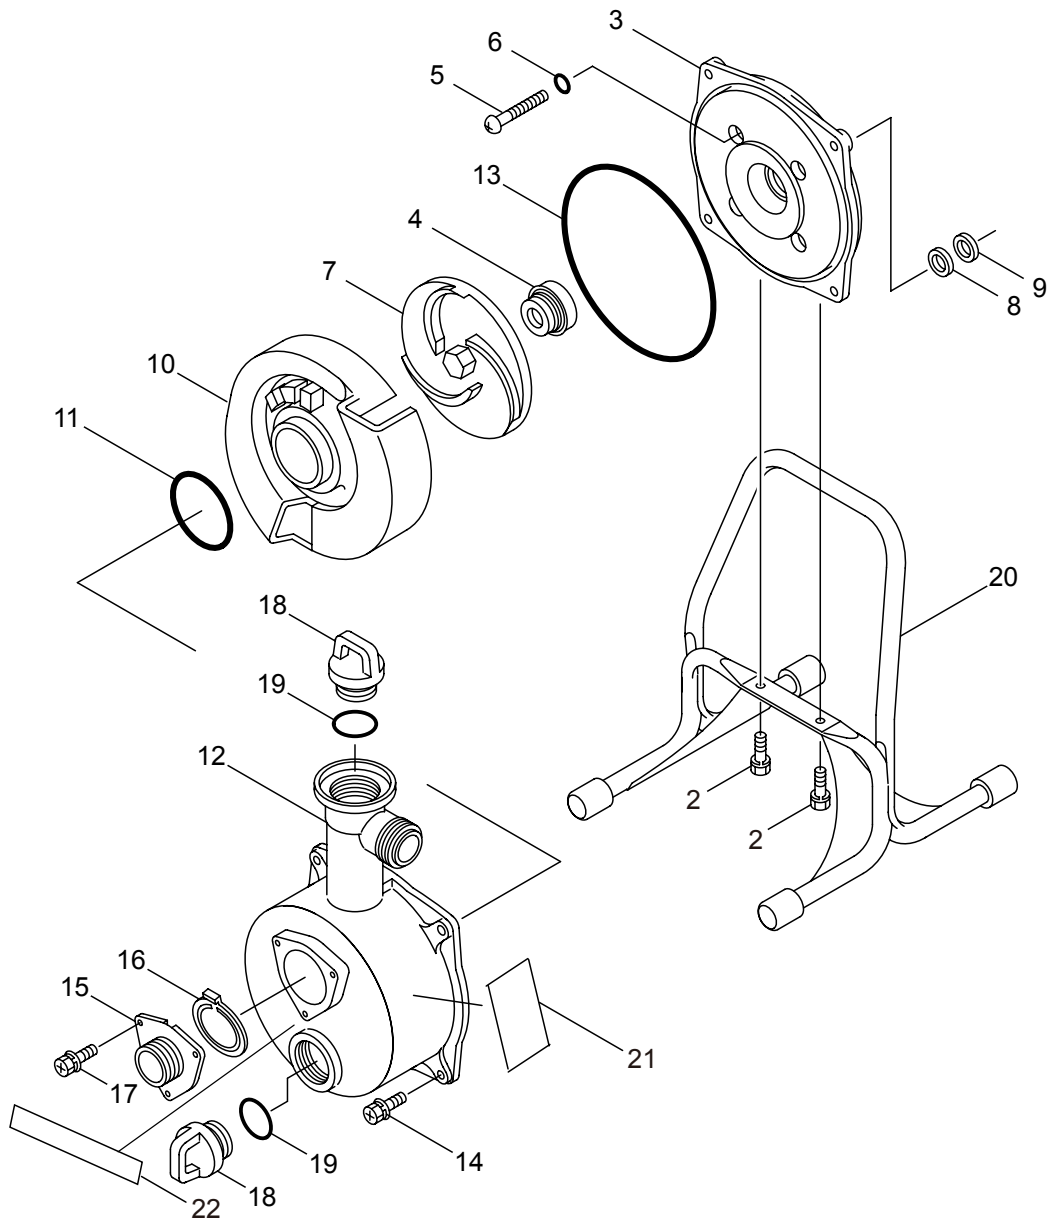

Maruyama. *E x t r a o r d i n a r y .*

1. MP2531CE-1CA
MAIN BODY

Ref. No.	Part No.	Part Name	Q'ty	Remarks
1-2	092513	Bolt	2	M8x16
1-3	283896	Casing Cover	1	
1-4	240002	Mechanical Seal	1	
1-5	550162	Screw	4	M5x0.8x40
1-6	013918	O-Ring	4	S5
1-7	283910	Impeller	1	
1-8	284812	Spacer	1	T0.5
1-9	284813	Spacer	1	T0.3
1-10	283911	Scroll	1	
1-11	027533	O-Ring	1	P42
1-12	283897	Casing	1	
1-13	012615	O-Ring	1	G140
1-14	092520	Bolt	4	M6x20
1-15	240553	Suction Port	1	
1-16	283914	Check Valve	1	
1-17	092519	Bolt	3	M6x16
1-18	283916	Plug	2	PF1
1-19	284422	O-Ring	2	P30
1-20	283907	Base	1	
1-21	284674	Label	1	
1-22	284676	Label	1	
1-23	549288	Hose	1	25x3000
1-24	284300	Strainer	1	
1-25	549653	Box Spanner	1	13x19x(+)
1-26	240028	Hose Coupling	2	PF1
1-27	240858	Hose Coupling	2	
1-28	240859	Packing	2	
1-29	284301	Hose Band	3	
1-30	240860	Hose Coupling	1	
1-31	240861	Hose Coupling	1	
1-32	284562	One Touch Coupling	2	
1-33	284680	Instruction Manual	1	

2.MP2531CE-1CA
ENGINE

Ref. No.	Part No.	Part Name	Q'ty	Remarks
2-46	261417	Nut,Rotor	1	M8
2-47	280381	Spacer	2	
2-48	261256	Cap Screw	2	M4x25
2-49	261200	Spark Plug	1	NGK BPM6Y
2-50	284693	Stop Switch Ass'y	1	
2-51	269419	Stay	1	
2-52	284635	Coller	1	
2-53	269189	Grommet	1	
2-54	269481	Shaft	1	
2-55	265312	Screw	3	M6x15
2-56	283477	Recoil Ass'y	1	Incl.57-65
2-57	283504	Reel	1	
2-58	283505	Cam Plate	1	
2-59	283506	Spring	1	
2-60	280931	Spiral Spring	1	
2-61	267213	Screw	1	
2-62	283578	Starter Rope Ass'y	1	Incl.63-65
2-63	283579	Starter Rope	1	
2-64	261725	Starter Grip	1	
2-65	283511	Rope Stopper	1	
2-66	283575	Starter Pawl Ass'y	1	
2-67	284698	Adapter Ass'y	1	
2-68	265726	Cap Screw	4	M4x16
2-69	284746	Label	1	CER300MP
2-70	282558	Label	1	
2-71	282096	Cap Screw	1	M4x16