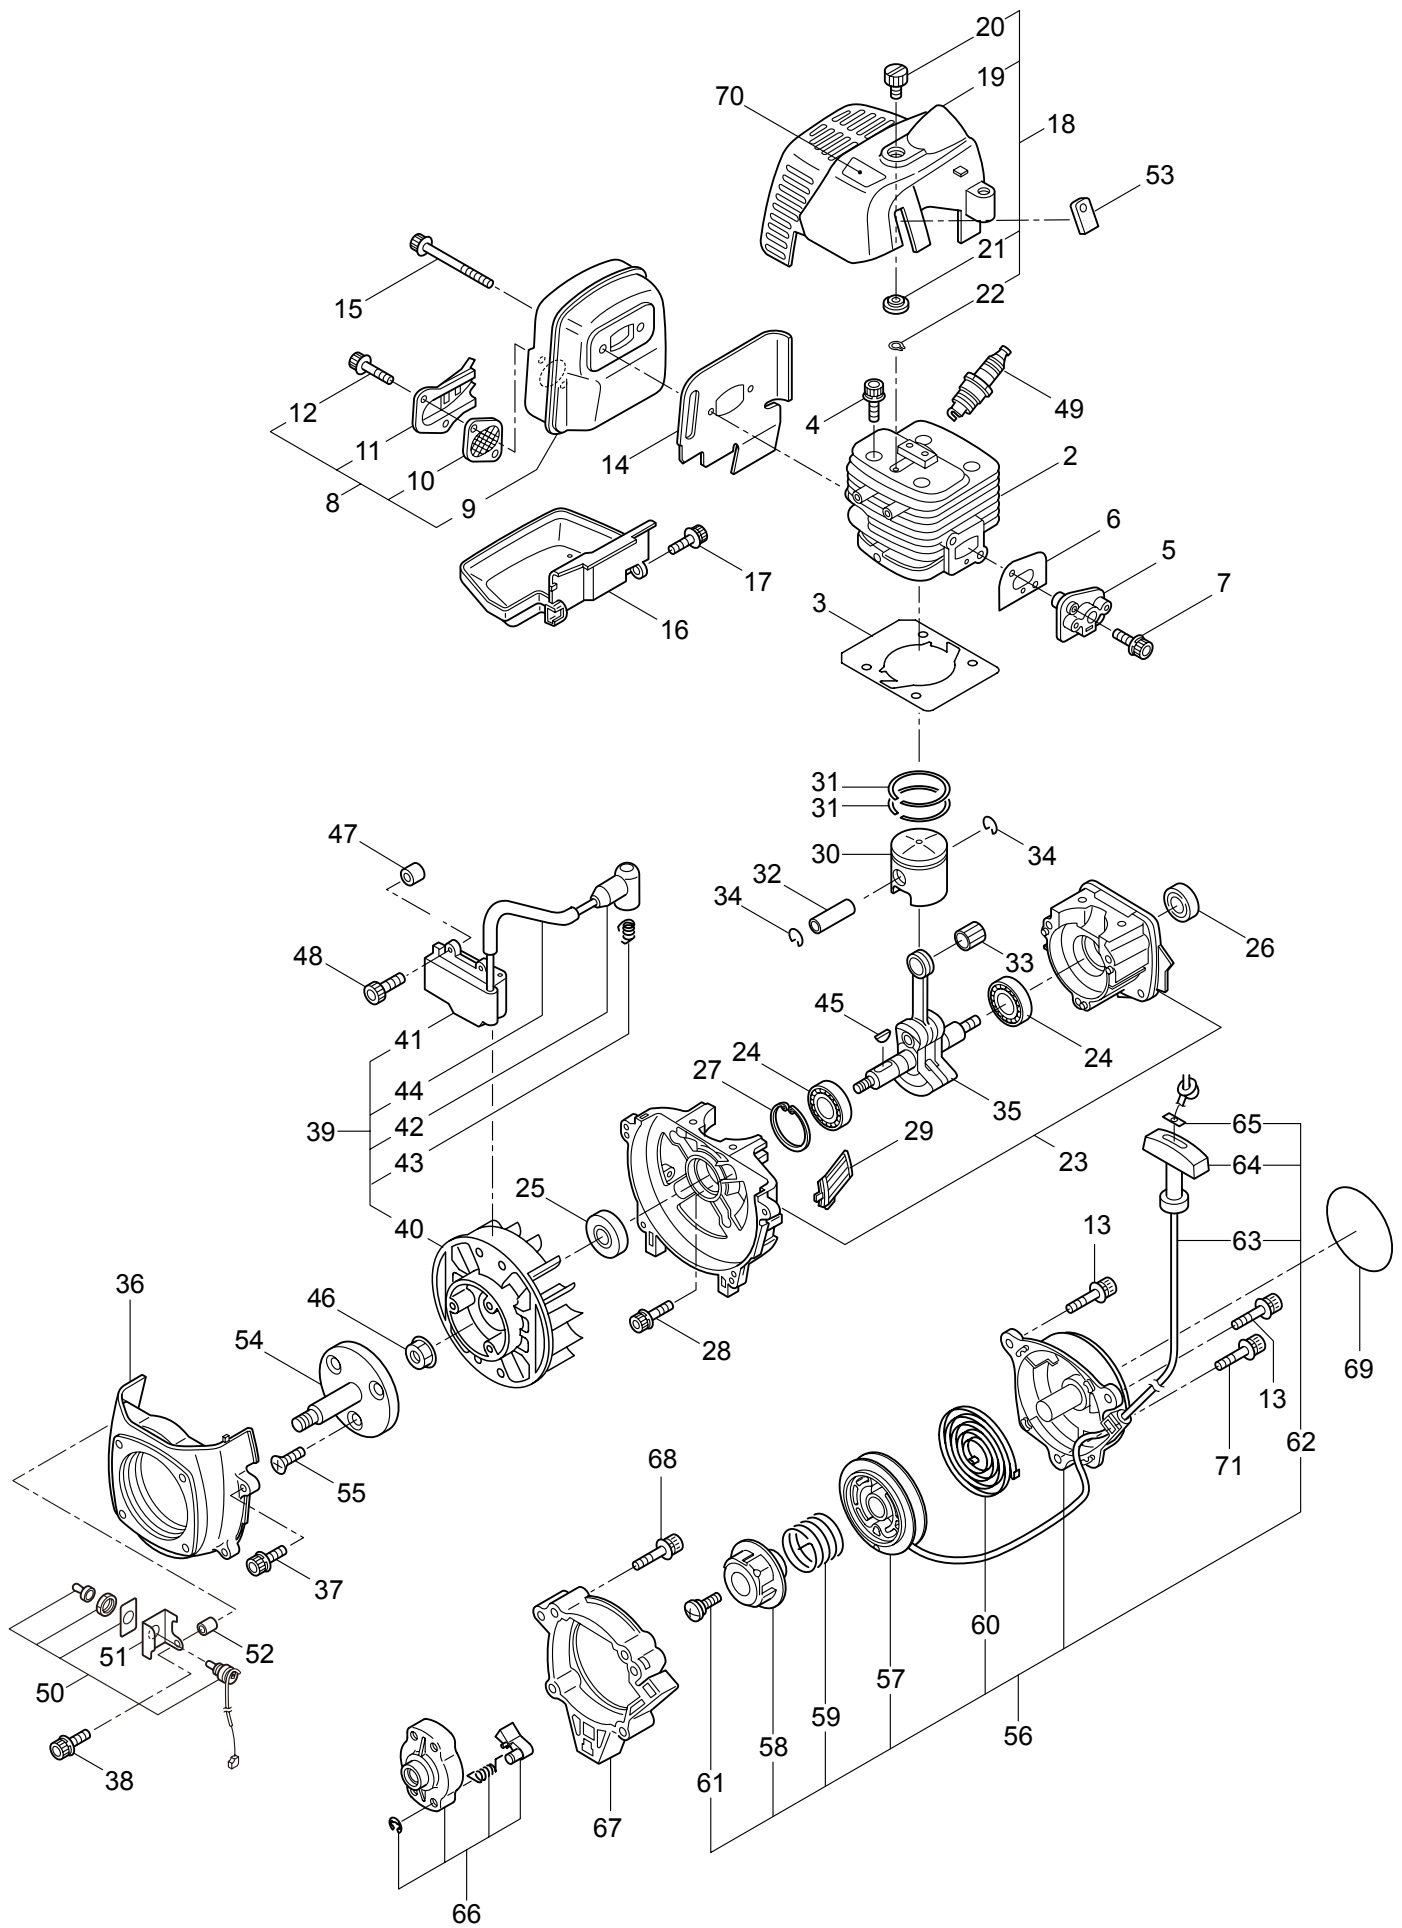

Maruyama. *E x t r a o r d i n a r y .*

1. MP2531CE-1CA
MAIN BODY

Ref. No.	Part No.	Part Name	Q'ty	Remarks
1-2	092513	Bolt	2	M8x16
1-3	283896	Casing Cover	1	
1-4	240002	Mechanical Seal	1	
1-5	550162	Screw	4	M5x0.8x40
1-6	013918	O-Ring	4	S5
1-7	283910	Impeller	1	
1-8	284812	Spacer	1	T0.5
1-9	284813	Spacer	1	T0.3
1-10	283911	Scroll	1	
1-11	027533	O-Ring	1	P42
1-12	283897	Casing	1	
1-13	012615	O-Ring	1	G140
1-14	092520	Bolt	4	M6x20
1-15	240553	Suction Port	1	
1-16	283914	Check Valve	1	
1-17	092519	Bolt	3	M6x16
1-18	283916	Plug	2	PF1
1-19	284422	O-Ring	2	P30
1-20	283907	Base	1	
1-21	284674	Label	1	
1-22	284676	Label	1	
1-23	549288	Hose	1	25x3000
1-24	284300	Strainer	1	
1-25	549653	Box Spanner	1	13x19x(+)
1-26	240028	Hose Coupling	2	PF1
1-27	240858	Hose Coupling	2	
1-28	240859	Packing	2	
1-29	284301	Hose Band	3	
1-30	240860	Hose Coupling	1	
1-31	240861	Hose Coupling	1	
1-32	284562	One Touch Coupling	2	
1-33	284680	Instruction Manual	1	

2.MP2531CE-1CA
ENGINE

Ref. No.	Part No.	Part Name	Q'ty	Remarks
2-46	261417	Nut,Rotor	1	M8
2-47	280381	Spacer	2	
2-48	261256	Cap Screw	2	M4x25
2-49	261200	Spark Plug	1	NGK BPM6Y
2-50	284693	Stop Switch Ass'y	1	
2-51	269419	Stay	1	
2-52	284635	Coller	1	
2-53	269189	Grommet	1	
2-54	269481	Shaft	1	
2-55	265312	Screw	3	M6x15
2-56	283477	Recoil Ass'y	1	Incl.57-65
2-57	283504	Reel	1	
2-58	283505	Cam Plate	1	
2-59	283506	Spring	1	
2-60	280931	Spiral Spring	1	
2-61	267213	Screw	1	
2-62	283578	Starter Rope Ass'y	1	Incl.63-65
2-63	283579	Starter Rope	1	
2-64	261725	Starter Grip	1	
2-65	283511	Rope Stopper	1	
2-66	283575	Starter Pawl Ass'y	1	
2-67	284698	Adapter Ass'y	1	
2-68	265726	Cap Screw	4	M4x16
2-69	284746	Label	1	CER300MP
2-70	282558	Label	1	
2-71	282096	Cap Screw	1	M4x16