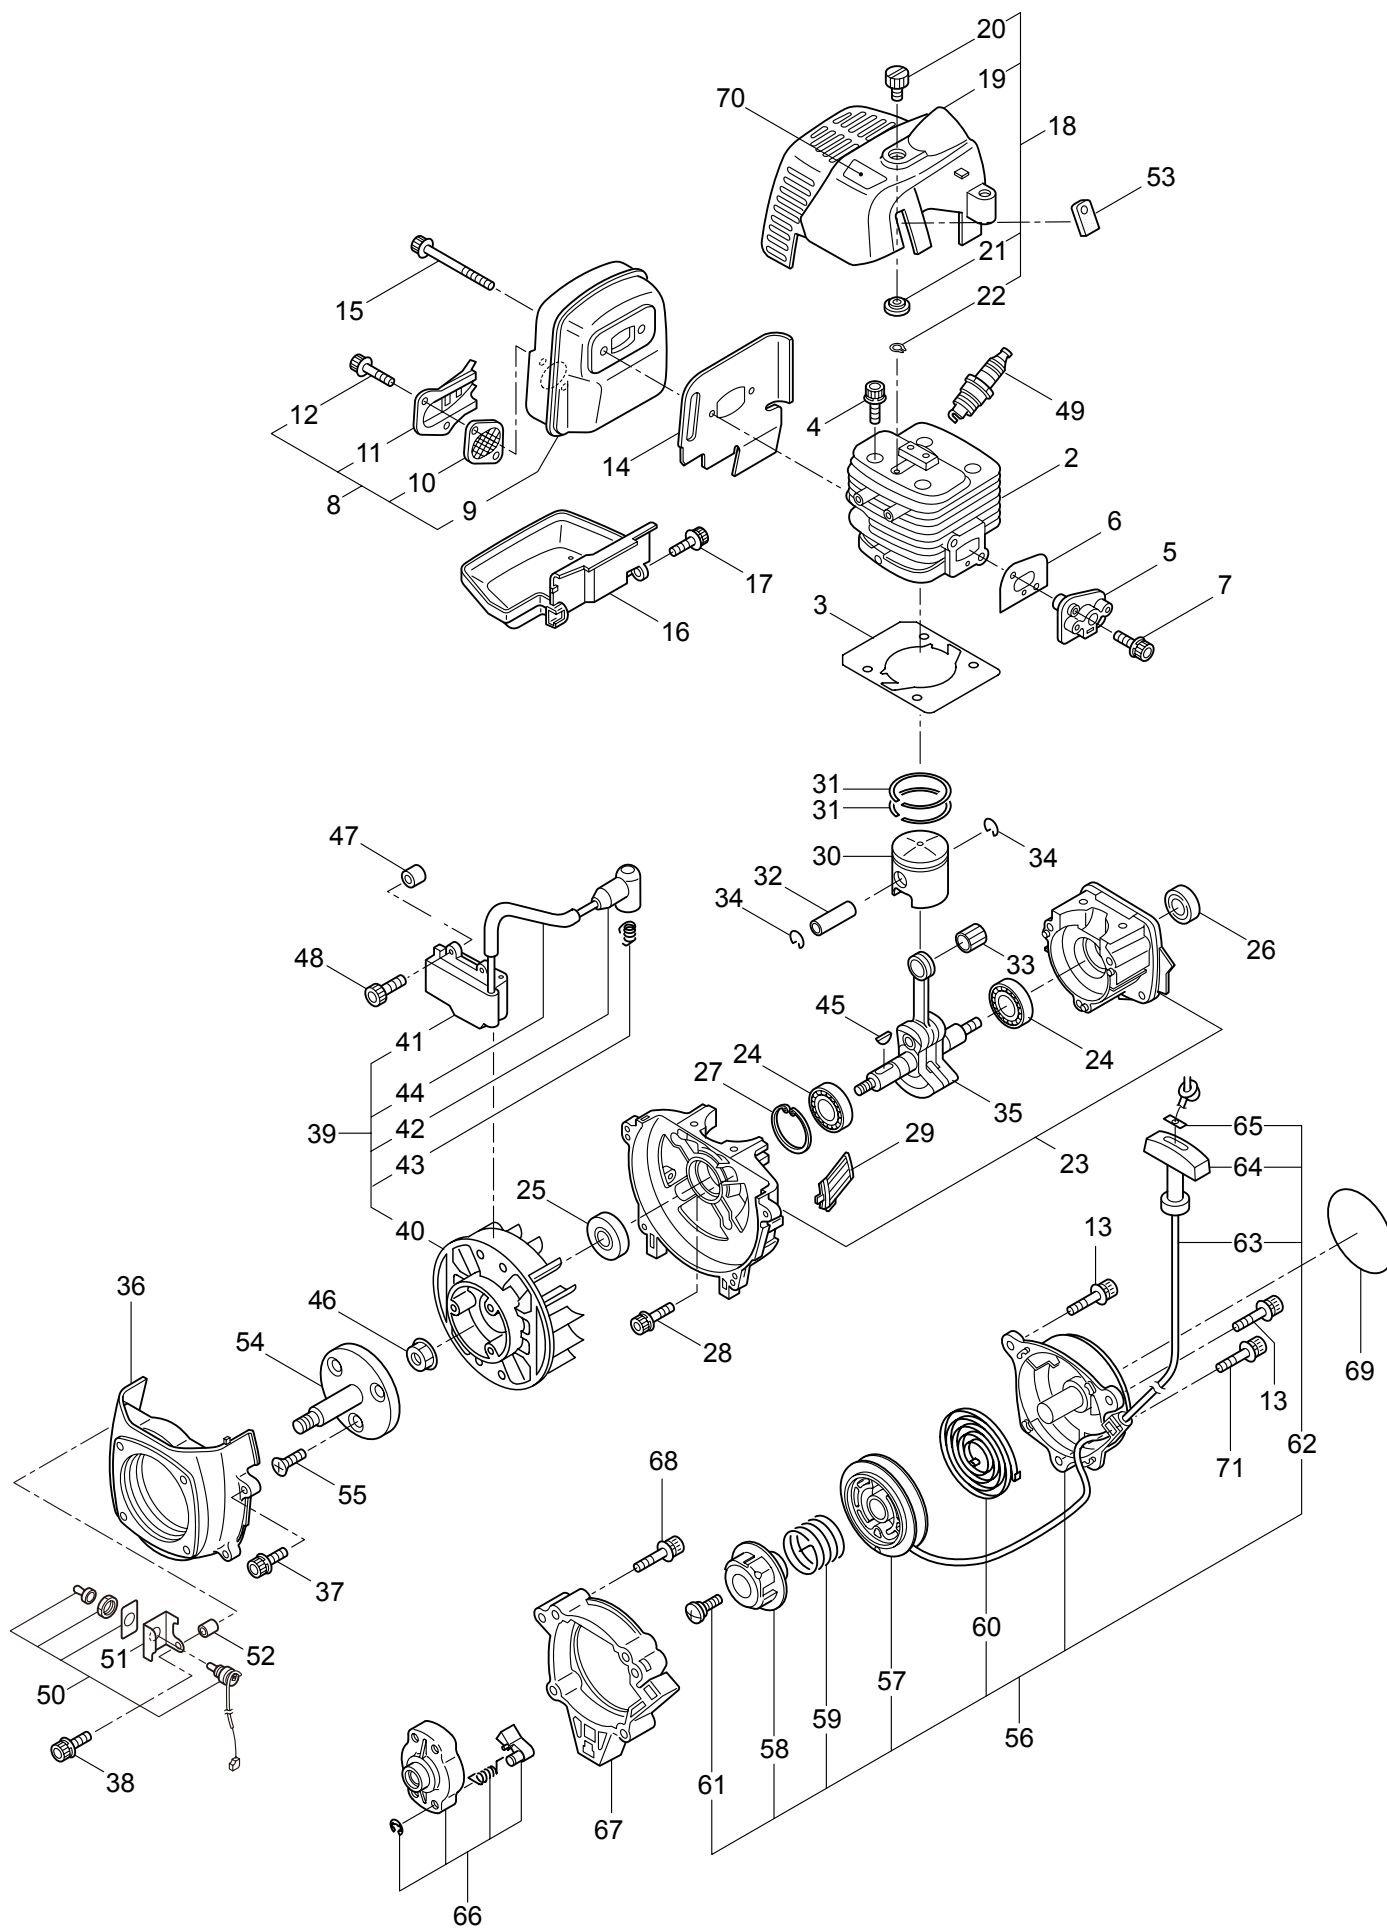

2. MP2531CE-1CA ENGINE

Ref. No.	Part No.	Part Name	Q'ty	Remarks
2-2	282400	Cylinder	1	
2-3	282537	Gasket	1	
2-4	261250	Cap Screw	4	M5x20
2-5	269144	Insulator	1	New gasket required
2-6	267049	Gasket	1	
2-7	265924	Cap Screw	2	M5x25
2-8	283007	Muffler Ass'y	1	Incl.9-12
2-9	283003	Muffler Comp.	1	
2-10	267056	Spark Arrester	1	
2-11	268171	Muffler Tail	1	
2-12	265107	Cap Screw	2	M4x10
2-13	283391	Cap Screw	2	M4x20
2-14	281440	Gasket	1	
2-15	266402	Cap Screw	2	M5x55
2-16	281435	Under Cover	1	
2-17	267191	Cap Screw	1	M5x16
2-18	281742	Top Cover Ass'y	1	Incl.19-22
2-19	281434	Top Cover	1	
2-20	261018	Knob	1	
2-21	261020	Spacer	1	
2-22	261734	Snap Ring	1	#5
2-23	268241	Crankcase	1	
2-24	261491	Bearing	2	#6001C3
2-25	261492	Oil Seal	1	ISCD12287
2-26	261386	Oil Seal	1	ISCD12227
2-27	055185	Snap Ring	1	#28
2-28	261612	Cap Screw	3	M5x30
2-29	281442	Screen	1	
2-30	268782	Piston	1	
2-31	265067	Piston Ring	2	(2)Required
2-32	265068	Piston Pin	1	
2-33	265225	Bearing,Needle	1	
2-34	261393	Clip,Piston Pin	2	
2-35	265141	Crankshaft/Conn.Rod Ass'y	1	
2-36	281433	Fan Cover	1	
2-37	261250	Cap Screw	3	M5x20
2-38	261246	Cap Screw	1	M5x25
2-39	284696	Magneto Ass'y	1	Incl.40-44
2-40	269808	Rotor/Fan	1	
2-41	281746	Ignition Coil Ass'y	1	Incl.42-44
2-42	269714	Plug Boot	1	
2-43	269715	Connector	1	
2-44	281756	Insulator	1	
2-45	261076	Woodruff Key	1	3x10