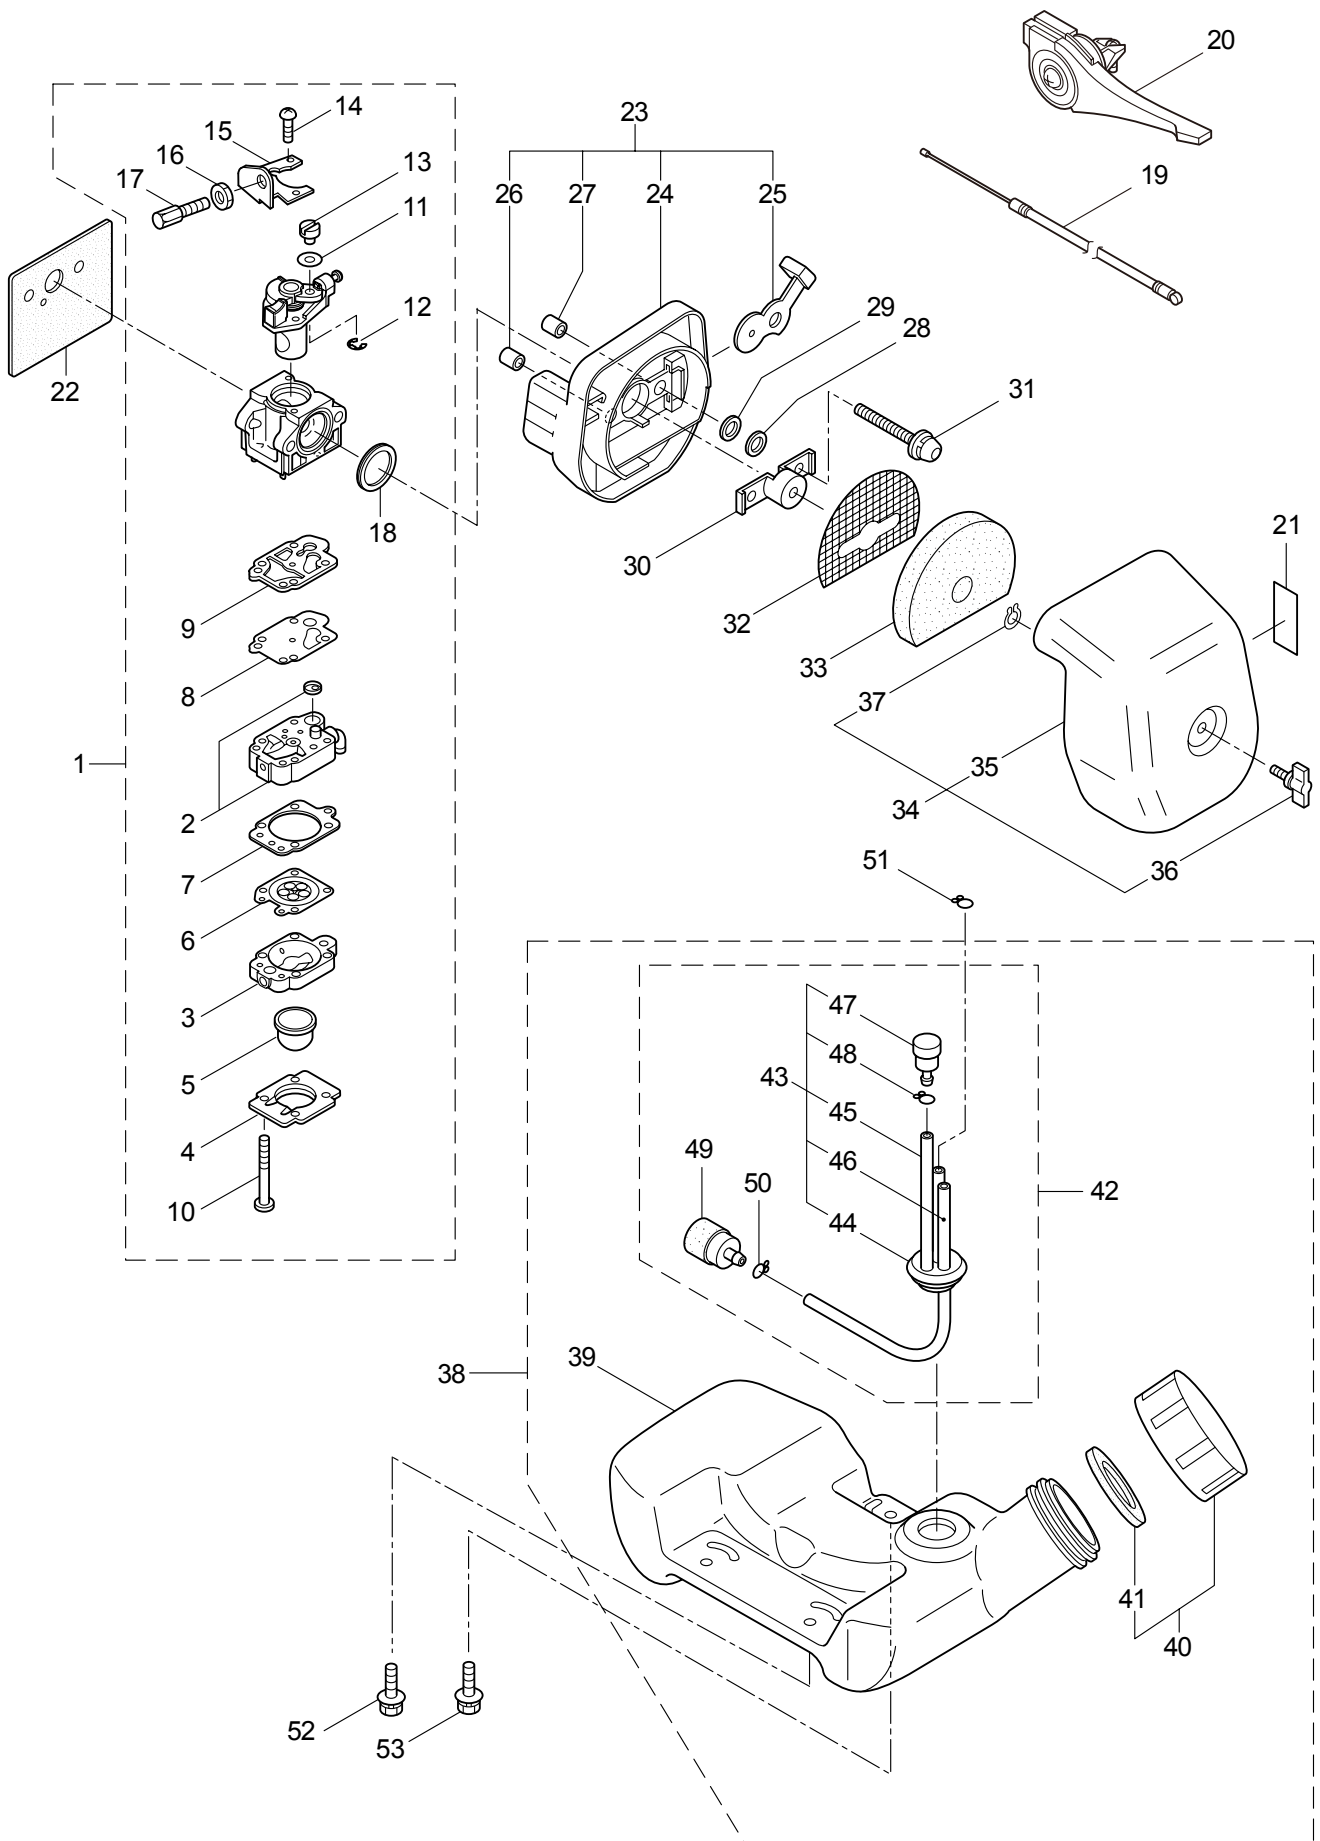

3. MP2531CE-1CA
CARBURETOR, FUEL TANK

Ref. No.	Part No.	Part Name	Q'ty	Remarks
3-1	282633	Carburetor Ass'y	1	Incl.2-18
3-2	264155	Pump Body	1	
3-3	262991	Purge Body	1	
3-4	262992	Cover Plate	1	
3-5	261874	Primer Bulb	1	
3-6	283905	Diaphragm, Meterring	1	
3-7	262993	Gasket	1	
3-8	262994	Diaphragm,Fuel Pump	1	
3-9	282576	Gasket	1	
3-10	262996	Screw	4	
3-11	264678	Washer	1	
3-12	261876	E-Ring	1	
3-13	261658	Swivel	1	
3-14	261875	Screw	2	
3-15	264677	Bracket	1	
3-16	261878	Nut	1	
3-17	263994	Adapter	1	
3-18	261657	Packing	1	
3-19	284685	Cable Comp.	1	
3-20	269211	Throttle Lever	1	
3-21	261352	Label	1	Choke
3-22	269762	Gasket	1	
3-23	268055	Air Filter Case Ass'y	1	Incl.24-27
3-24	268056	Air Filter Case	1	
3-25	268057	Valve	1	
3-26	268157	Sleeve	1	5.5x7.1x6L
3-27	268412	Sleeve	1	5.5x7.1x6.6L
3-28	263345	Packing	1	7.2x11xt1.3
3-29	263942	Washer	1	7.2x12xt0.15
3-30	263815	Stay	1	
3-31	264016	Cap Screw	2	M5x60
3-32	265026	Screen	1	
3-33	265027	Foam Element	1	
3-34	268058	Air Filter Cover Ass'y	1	Incl.35-37
3-35	268059	Air Filter Cover	1	
3-36	281438	Knob	1	
3-37	261734	Snap Ring	1	#5
3-38	284687	Fuel Tank Ass'y	1	Incl.39-50
3-39	284688	Fuel Tank	1	
3-40	269201	Fuel Tank Cap Ass'y	1	Incl.41
3-41	269377	Gasket	1	
3-42	282538	Fuel Pipe Pick-up Ass'y	1	Incl.43-50
3-43	282539	Fuel Pipe Ass'y	1	Incl.44-48
3-44	268065	Grommet	1	
3-45	282541	Return Pipe	1	3x6x151L