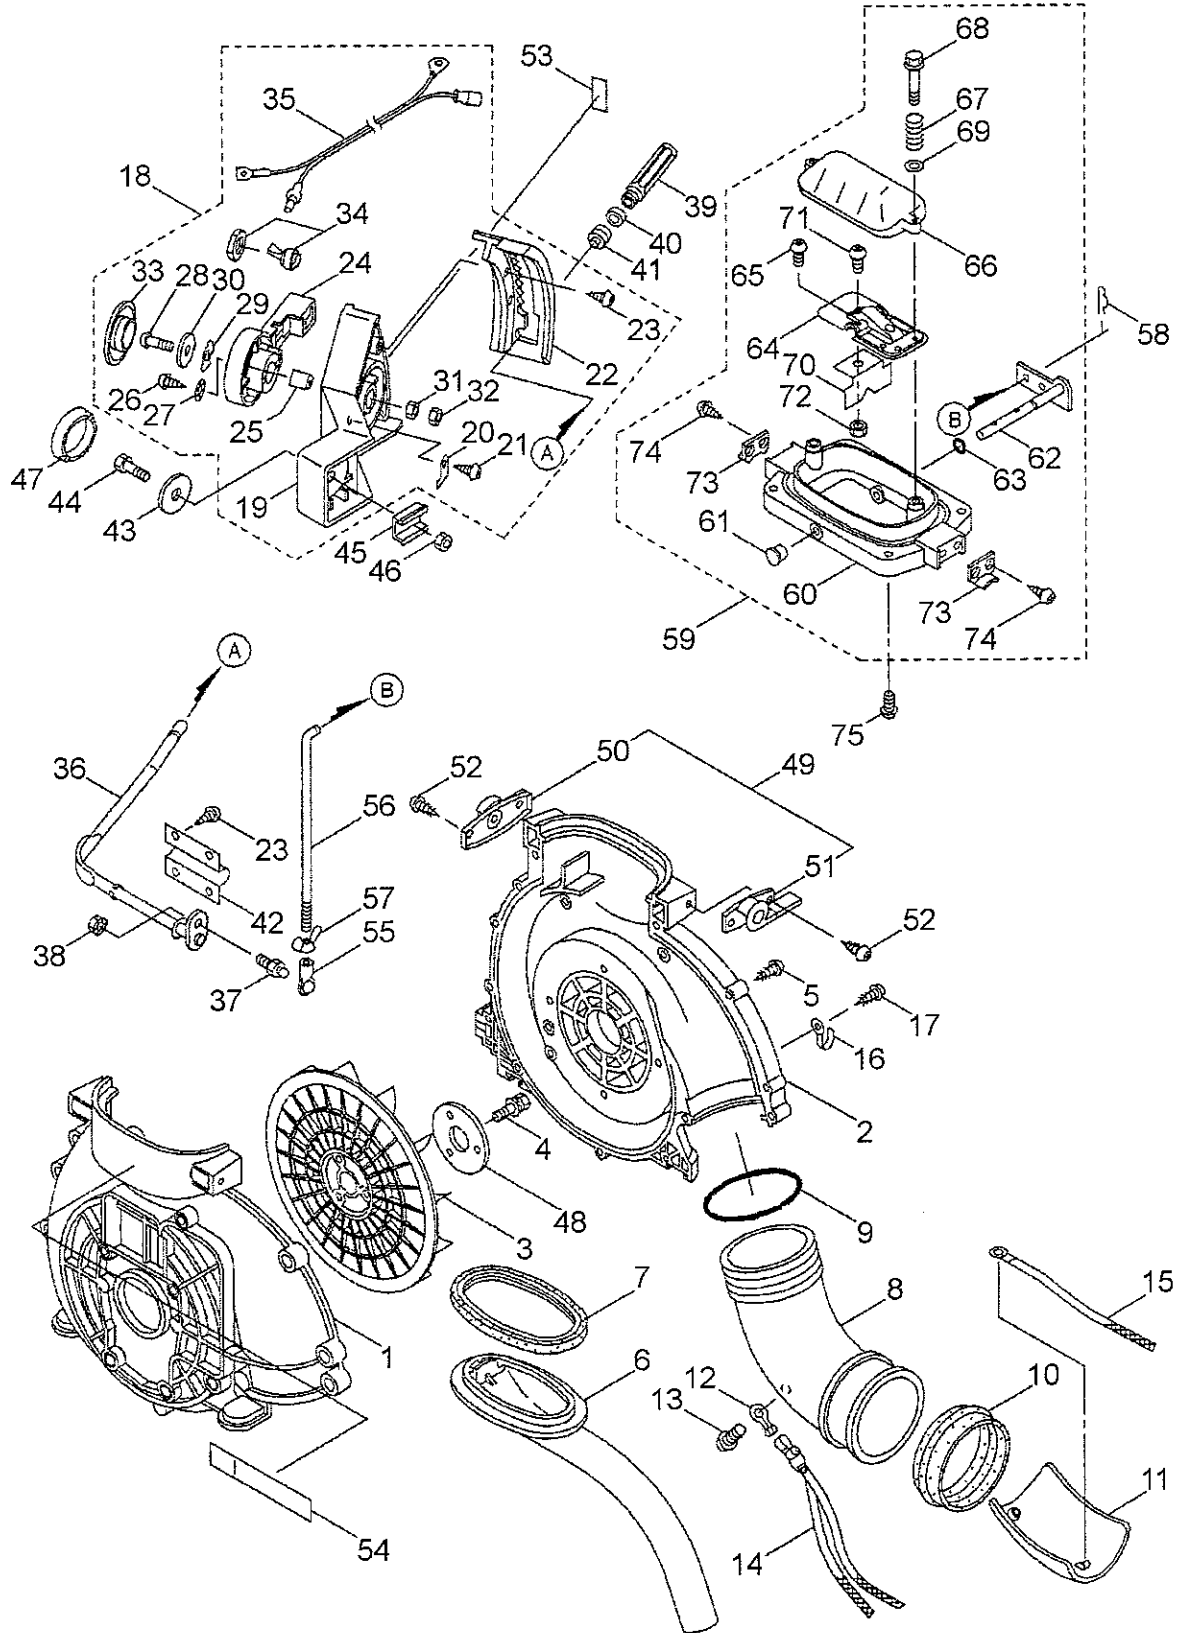

THROTTLE AND FAN ASSEMBLY

THROTTLE AND FAN ASSEMBLY

Ref No.	Part No.	Description	Q'ty	Notes
1	120703	Fan Case(E)	1	
2	120705	Fan Case(S)	1	
3	110736	Fan	1	
4	092544	Bolt	3	M6X30
5	089578	Tapping Screw	11	M5X28
6	110803	Discharge Port	1	
7	108016	Packing	1	
8	120743	Elbow Pipe	1	
9	011367	O-Ring	1	V70
10	100808	Rubber Bracket	1	
11	101340	Elbow Pipe Plate	1	
12	101608	Clamp	1	
13	816013	Screw	1	M6X16
14	101252	Earth	1	
15	100293	Ground Wire	1	
16	109051	Clamp	1	
17	089806	Screw	1	M5X10
18	120707	Lever Assy	1	INCL 19~35
19	120708	Dial Plate Retainer	1	
20	111712	Plate	1	
21	086053	Tapping Screw	1	M4X8
22	120888	Dial Plate	1	
23	086062	Screw	2	M5X14
24	110648	Throttle Lever	1	
25	110650	Collar	1	
26	082690	Tapping Screw	1	M4X14
27	111922	Washer	1	
28	081457	Screw	1	M6X25
29	111156	Washer	1	WW-16
30	013512	Washer	1	6.5X25Xt2.3
31	100234	Nut	1	M6
32	081032	Nut	1	M6
33	110730	Cap	1	
34	117623	Switch	1	
35	117400	Lead Wire	1	
36	112911	Shutter Lever	1	
37	109606	Male Universal Joint	1	
38	100420	Flange Nut	1	M6
39	100632	Knob	1	
40	100633	Snap	1	
41	100726	Rubber Cap	1	
42	112965	Lever Retainer	1	
43	065412	Washer	1	8.2X30Xt2.3
44	080129	Bolt	1	M8X25
45	110865	Bracket	1	
46	081040	Nut	1	M8
47	110729	Cap	1	
48	118248	Plate	1	
49	598459	Crescent Assy	1	INCL 50,51
50	117713	Crescent(L)	1	

Ref No.	Part No.	Description	Q'ty	Notes
51	117712	Crescent(R)	1	
52	089826	Tapping Screw	4	M6X15
53	120793	Label	1	ON/OFF
54	120675	Label	1	WARNING
55	020584	Female Universal Link	1	
56	112913	Joint Rod	1	
57	117024	Wing Nut	1	M6
58	107609	Snap Pin	1	
59	111711	Shutter Assy	1	INCL 60~74
60	110514	Shutter Case	1	
61	110853	Cap	1	
62	110854	Link Shaft	1	
63	022056	O-Ring	1	P7
64	111819	Shutter	1	
65	088313	Screw	2	M4X10
66	102078	Shutter Cover	1	
67	107621	Spring	2	
68	096039	Bolt	2	M5X35X7.5
69	107745	Washer	2	5.5X12Xt0.8
70	112618	Guide Plate	1	
71	088326	Screw	1	M5X12
72	107746	Nylon Nut	1	M5
73	110313	Hook	2	
74	089663	Screw	4	M5X15
75	088345	Screw	4	M6X30