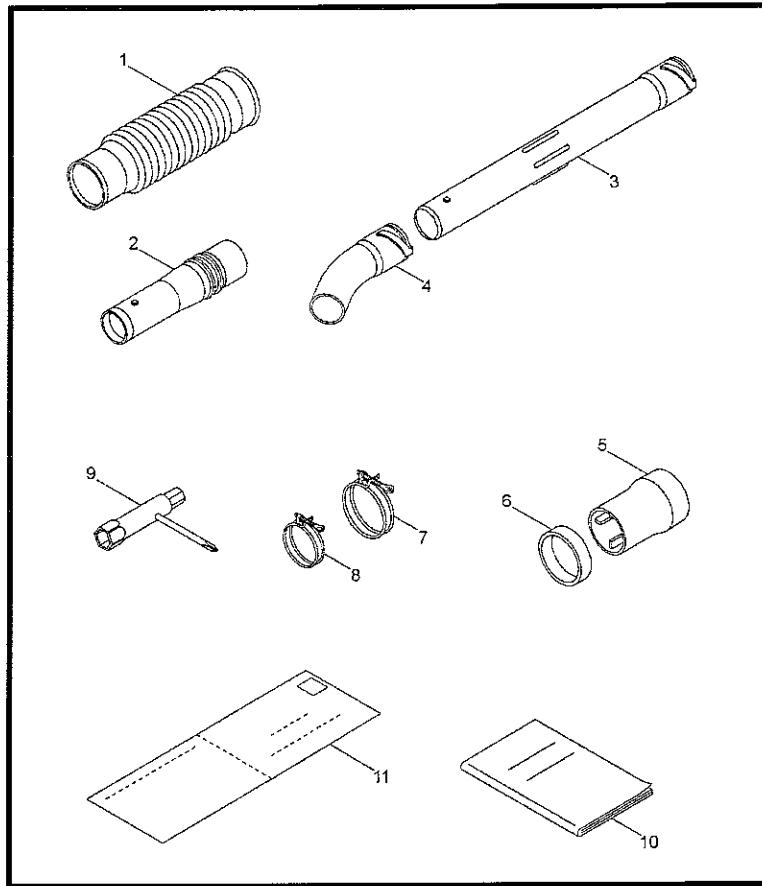

ACCESSORIES

Ref No.	Part No.	Description	Q'ty	Notes
1	105668	Flexible Pipe	1	
2	107642	Swivel Pipe	1	
3	107149	Straight Pipe	1	600L
4	106725	Bent Pipe	1	
5	025348	Carpet Blow Pipe Joint	1	
6	024419	Stop Ring	1	
7	100823	Wire Clamp	1	#95
8	100753	Wire Clamp	1	#78
9	210418	Box Wrench/Driver	1	13X19X(+)
10	120712	Instruction Manual	1	
11	216007	Warranty Registration Card	1