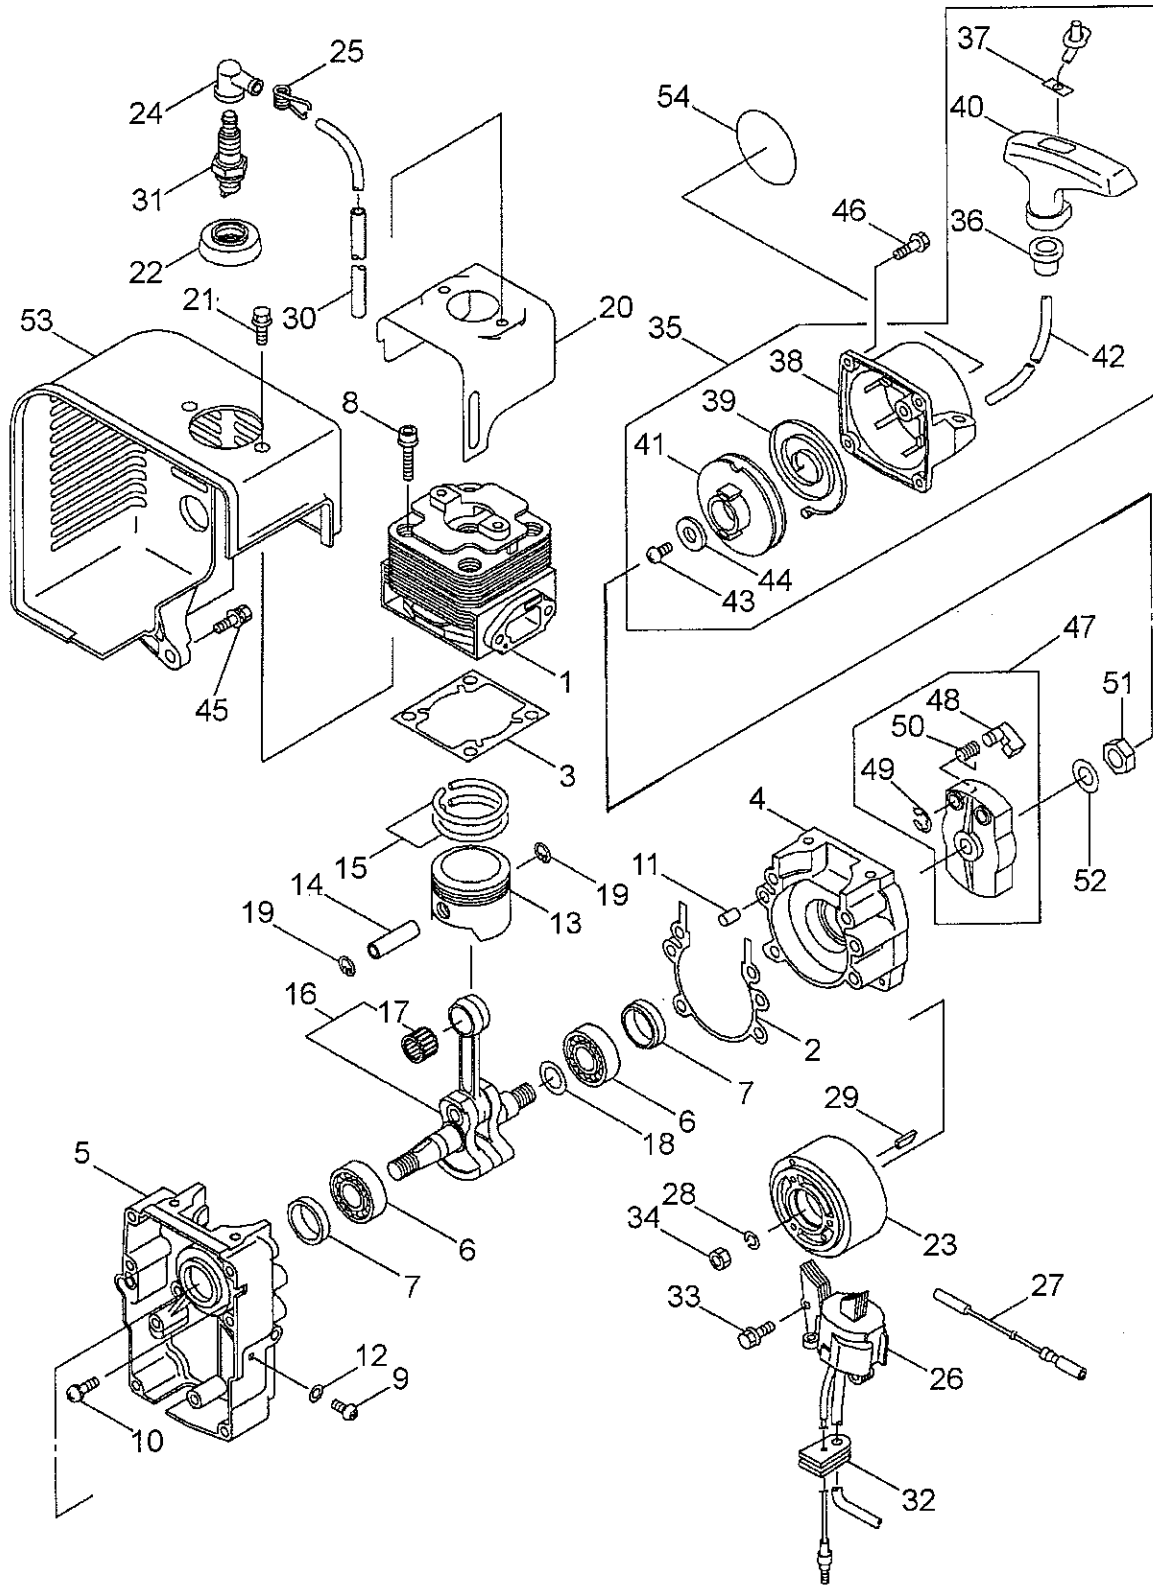

ENGINE

ENGINE

Ref No.	Part No.	Description	Q'ty	Notes
1	626809	Cylinder	1	
2	570248	Gasket	1	
3	597282	Gasket	1	
4	570246	Crankcase	1	
5	570247	Crankcase	1	
6	597283	Bearing	2	#6202C3
7	071320	Oil Seal	2	
8	597284	Bolt	4	
9	944619	Screw	1	
10	599880	Screw	4	
11	943349	Dowel Pin	2	
12	943893	Gasket	1	
13	579537	Piston	1	
14	599881	Piston Pin	1	
15	943875	Piston Ring Set	1	
16	626810	Crankshaft Assy.	1	INCL. 17
17	597289	Needle Bearing	1	
18	597285	Shim (T0.1)	AR	t = 0.10
18	597286	Shim (T0.2)	AR	t = 0.20
18	597287	Shim (T0.4)	AR	t = 0.40
18	597288	Shim (T0.6)	AR	t = 0.60
19	943307	Snap Ring	2	
20	580182	Shroud	1	
21	626817	Bolt	2	
22	573289	Cover	1	
23	597291	Flywheel	1	
24	591532	Spark Plug Cap	1	
25	591533	Terminal	1	
26	597262	Ignition Coil	1	
27	597263	Lead Wire	1	
28	943924	Washer	1	
29	998409	Key	1	
30	998411	Tube	1	6X7.4X300L
31	627409	Spark Plug	1	BPMR7A
32	597293	Grommet	1	
33	943457	Bolt	2	
34	998410	Nut	1	
35	579570	Recoil Starter Assy	1	INCL. 36-44
36	998438	Rope Guide	1	
37	944502	Washer	1	
38	579568	Recoil Case	1	
39	572955	Spring	1	
40	998437	Grip	1	
41	579571	Reel	1	
42	579572	Rope	1	3.8X850L
43	944801	Screw	1	
44	579574	Washer	1	
45	580184	Screw	1	
46	624845	Screw	4	M4X16
47	579569	Starter Pawl Assy	1	INCL. 48-50
48	572938	Pawl	1	
49	944226	E-Ring	1	
50	579573	Return Spring	1	
51	943173	Nut	1	M8
52	071190	Washer	1	M8
53	625861	Shroud	1	
54	630155	Decal	1