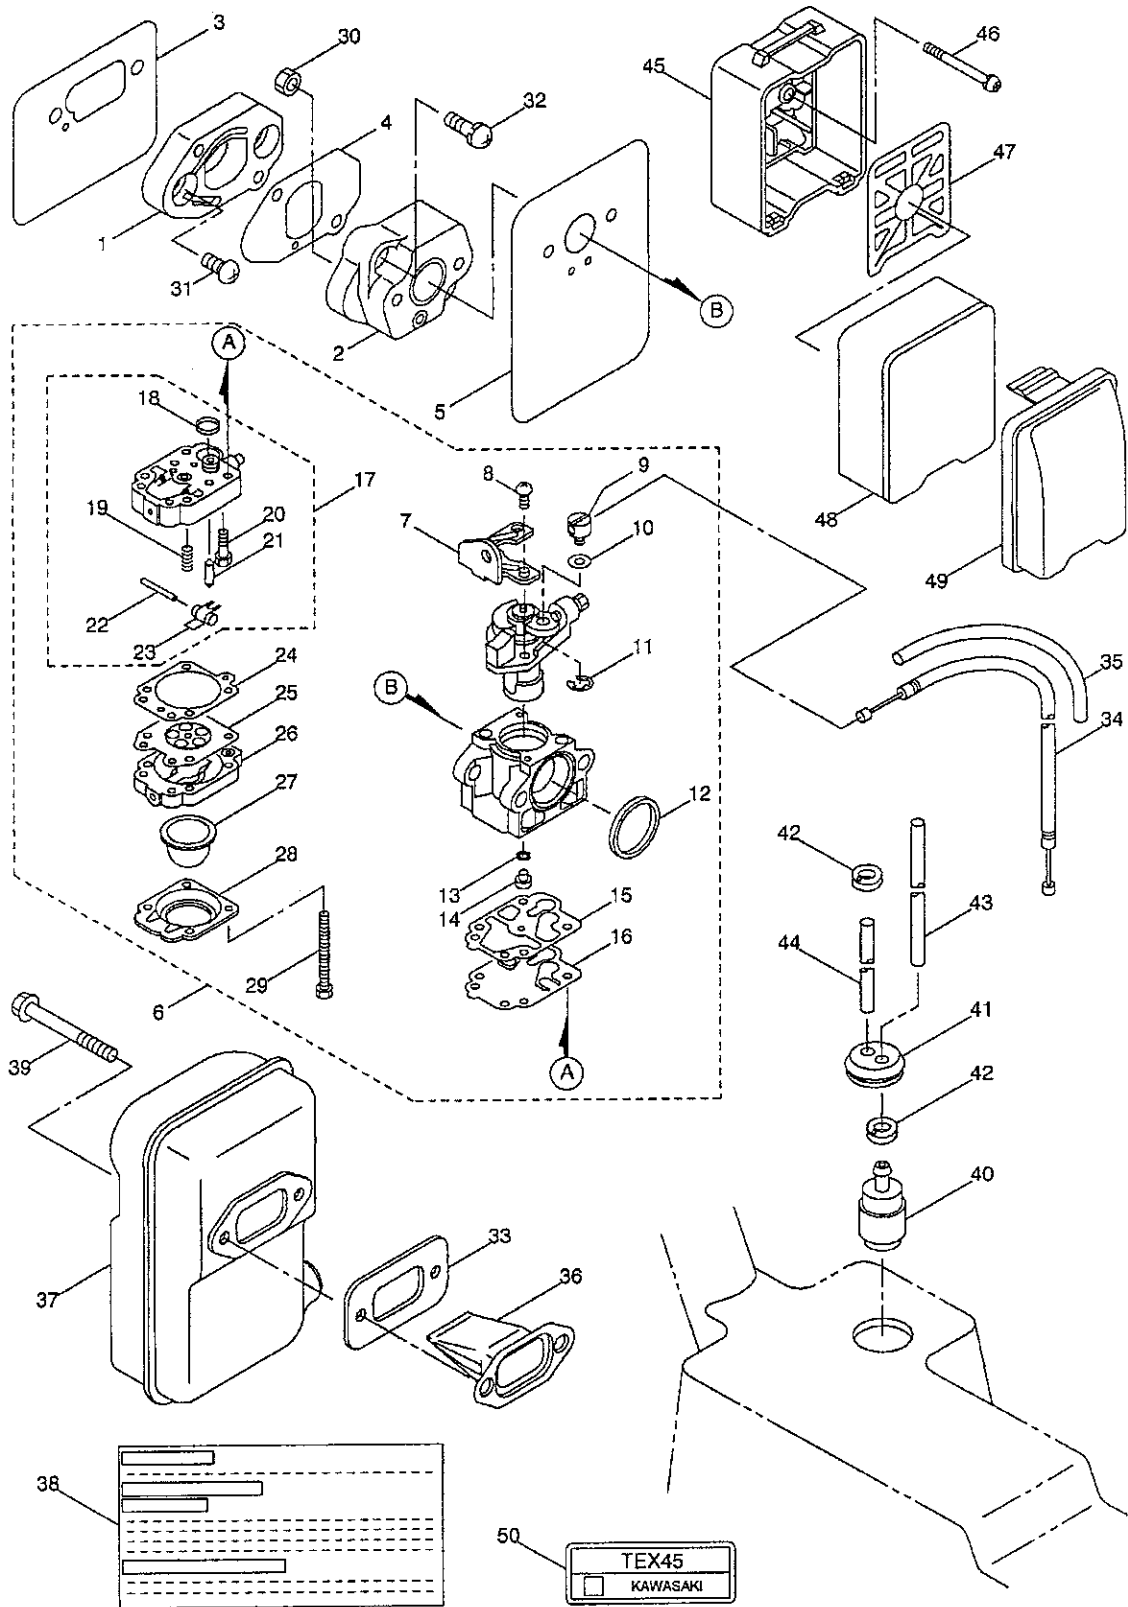

CARBURETOR

CARBURETOR

Ref No.	Part No.	Description	Q'ty	Notes
1	625867	Adapter	1	
2	625866	Insulator	1	
3	625862	Gasket	1	
4	625863	Gasket	1	
5	625864	Gasket	1	
6	630147	Carburetor Assy.	1	INCL. 7~29
7	624525	Bracket	1	
8	577179	Screw	2	
9	598415	Arm	1	
10	624532	Washer	1	
11	577175	Snap Ring	1	
12	624528	Packing	1	
13	577182	O-Ring	1	
14	630148	Main Jet	1	
15	577184	Gasket	1	
16	577185	Diaphragm	1	
17	626812	Body Assy.	1	INCL. 18-23
18	624430	Filter	1	
19	624434	Spring	1	
20	624432	Screw	1	
21	624431	Float Valve	1	
22	624433	Pin	1	
23	624429	Lever	1	
24	262993	Gasket	1	
25	261873	Diaphragm	1	
26	598413	Body	1	
27	577191	Priming Pump	1	
28	598409	Primer Pump Cover	1	
29	598417	Screw	4	
30	594598	Nut	2	
31	625868	Screw	2	
32	579565	Screw	2	
33	579566	Gasket	1	
34	120702	Throttle Cable	1	
35	069502	Vinyl Pipe	1	7X9X130L
36	579567	Spark Arrester	1	
37	625869	Muffler Comp.	1	
38	630154	Decal	1	
39	944440	Bolt	2	M6X65
40	625872	Fuel Filter	1	
41	597949	Grommet	1	
42	597948	Clamp	2	
43	625873	Tube	1	3X5X250L
44	625874	Tube	1	3X6X130L
45	630150	Air Filter Case Assy.	1	
46	630153	Screw	2	M5X60
47	630152	Air Filter Plate	1	
48	630149	Air Filter Element	2	
49	630151	Air Filter Cap	1	
50	626816	Decal	1