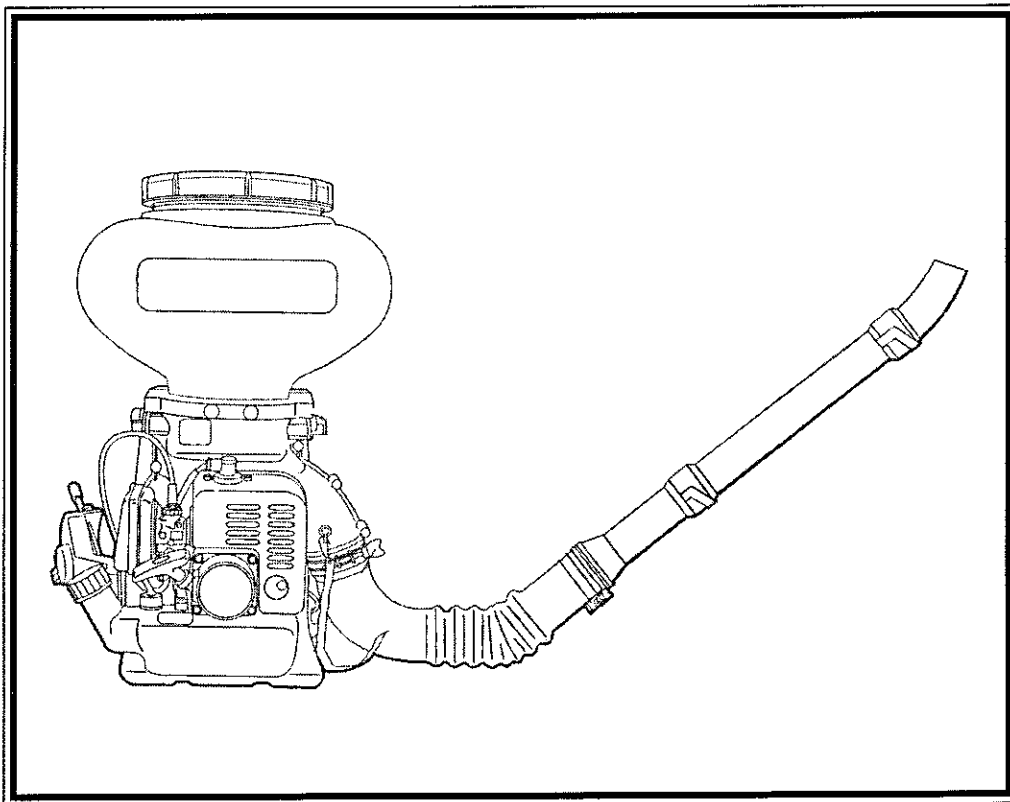

Illustrated Parts List

**Models
MD157D & MD159D**