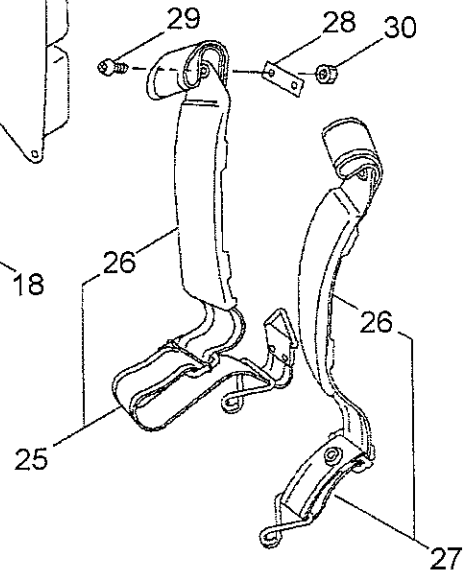

MAIN BODY

Ref No.	Part No.	Description	Q'ty	Notes
1	092543	Bolt	4	M6X45
2	110801	Chemical Tank	1	13L(MD157D)
2	108813	Chemical Tank	1	23L(MD159D)
3	108627	Hose Joint Cap	1	MD159D
4	108636	Packing	1	MD159D
5	092206	Chemical Tank Lid	1	INCL.6,7
6	101915	Inner Cap	1	
7	100678	Packing	1	
8	112189	Bracket	2	
9	081241	Nut	2	M6
10	088345	Screw	2	M6X30
11	119388	Fuel Tank Assy.	1	INCL.12~14
12	120154	Fuel Tank	1	
13	119390	Cap Assy.	1	
14	119391	Filter Assy.	1	
15	081414	Screw	2	M5X14
16	015479	Washer	2	5.3X16Xt1.6
17	117929	Frame	1	
18	101353	Ring	2	
19	026223	Buffer	2	30-M6X14
20	120615	Buffer	2	40-M6X14
21	107888	Packing	1	
22	109704	Nut	4	M6
23	119177	Cushion Pad	1	
24	840543	Pad Retainer	4	#7
25	114819	Shoulder Strap Assy.(Left)	1	INCL. 26
26	114818	Pad	2	
27	114816	Shoulder Strap Assy.(Right)	1	INCL. 26
28	120614	Band	1	
29	083445	Screw	2	M6X16
30	550132	Nut	2	M6
31	120716	Label	1	
32	108634	Earth Cord	1	
33	108954	Band	1	
34	121718	Label	1	MD157D
34	121720	Label	1	MD159D