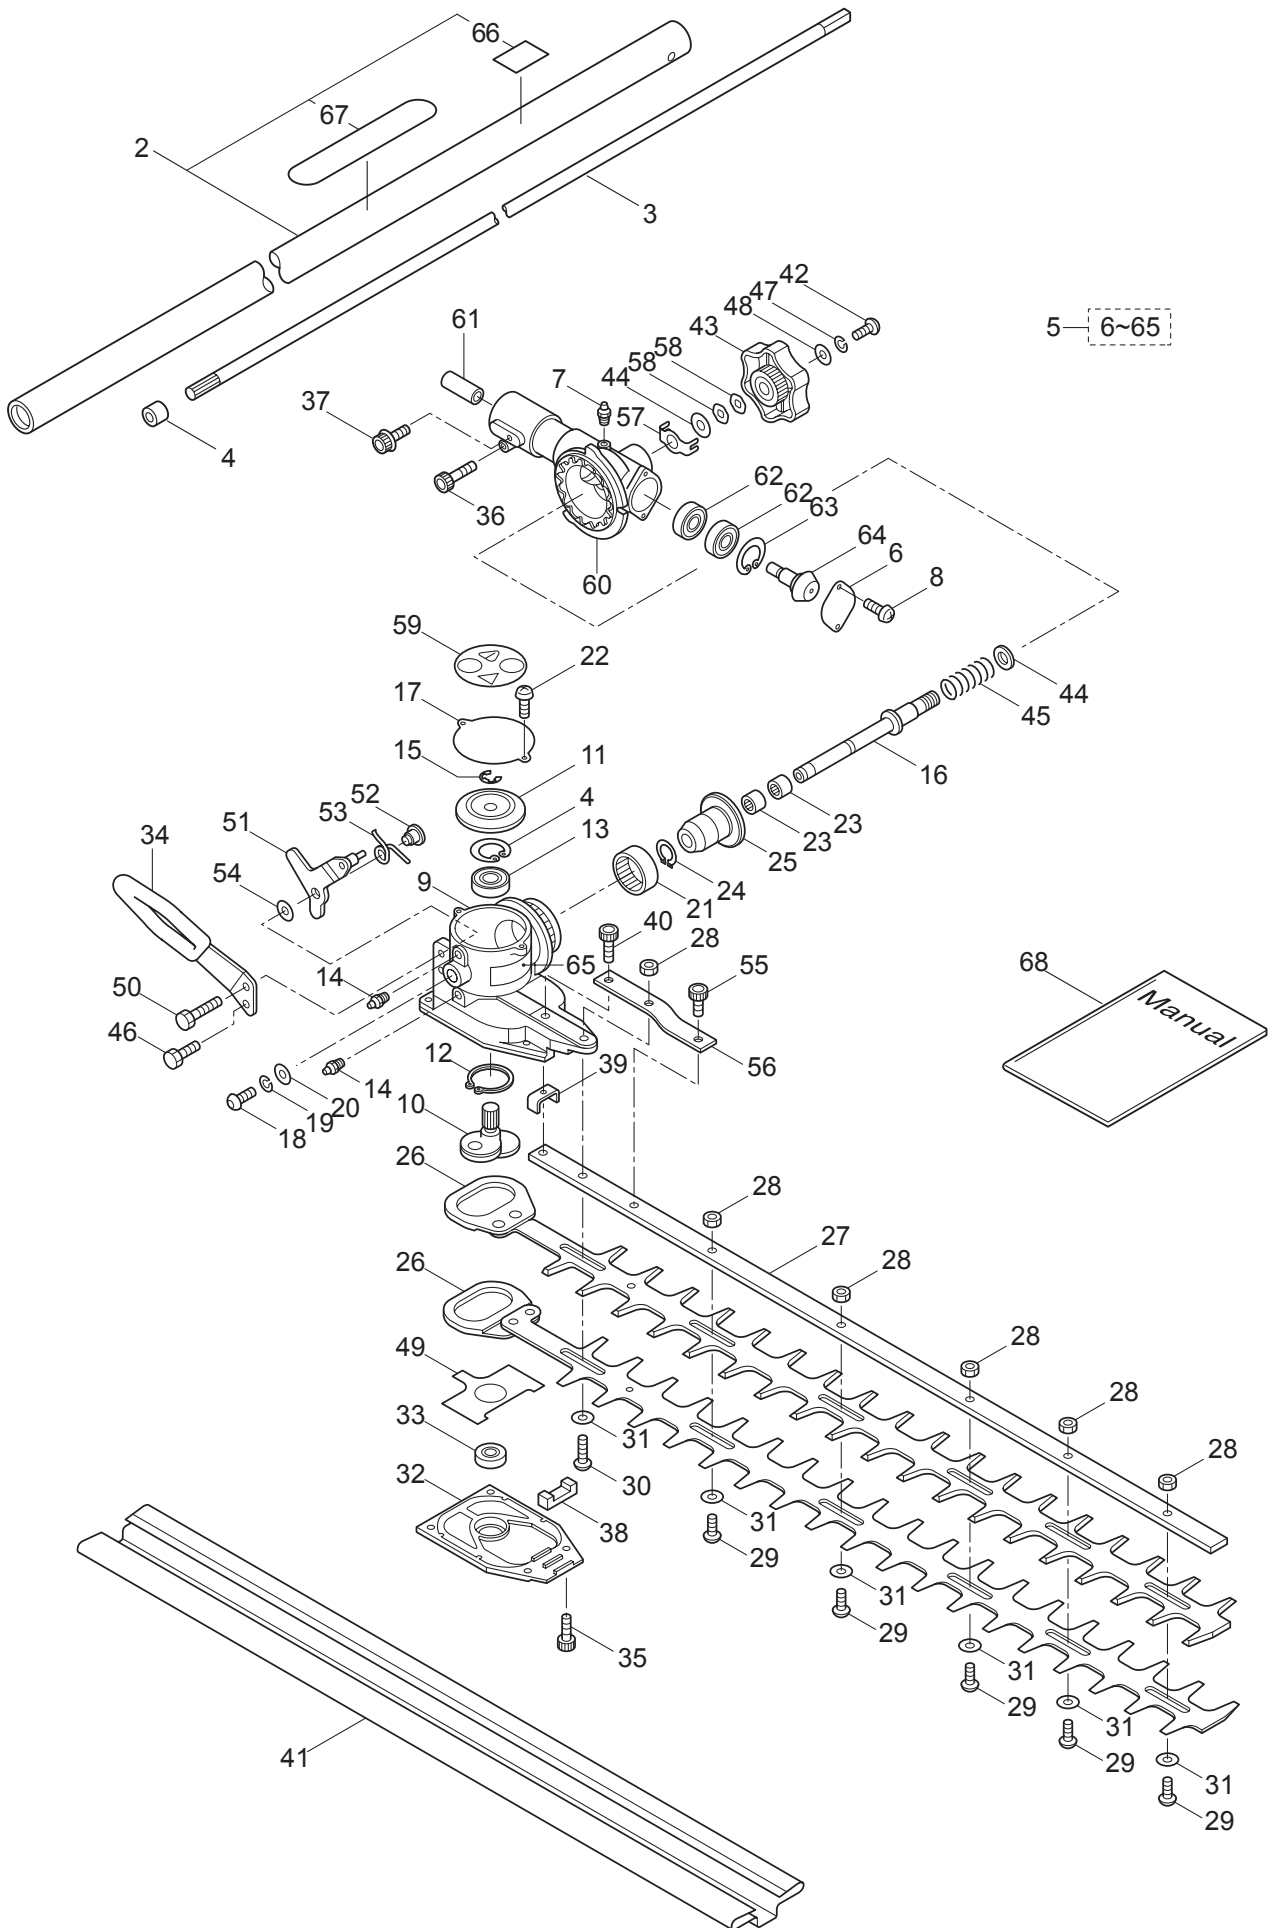

MC-HTR
HEDGE TRIMMER
ATTACHMENT
PART #522786 06/2009

Maruyama. *E x t r a o r d i n a r y .*

1. MC-HTR

Ref. No.	Part No.	Part Name	Q'ty	Remarks
1-2	223927	Driveshaft Tube Ass'y	1	Incl.66,67
1-3	216090	Driveshaft	1	749L
1-4	216079	Stopper	1	
1-5	230806	Blade Ass'y (24)	1	Incl.6-65
1-6	407315	Cover	1	
1-7	580766	Grease Nipple	1	M6
1-8	631753	Screw	2	M4x8
1-9	407316	Gearcase	1	
1-10	407317	Crankshaft	1	
1-11	407318	Bevel Gear	1	
1-12	631759	Snap Ring	1	STW28
1-13	582443	Bearing	1	#6000 2RS
1-14	580766	Grease Nipple	2	M6
1-15	631755	Snap Ring	1	ETW6
1-16	407319	Shaft	1	
1-17	407320	Cover	1	
1-18	407321	Screw	1	M6x16
1-19	631749	Spring Washer	1	M6
1-20	582436	Washer	1	M6
1-21	407322	Bearing	1	
1-22	631753	Screw	2	M4x8
1-23	407323	Bearing	2	
1-24	407324	Snap Ring	1	
1-25	407325	Bevel Gear	1	
1-26	407326	Blade	2	
1-27	407327	Guide Plate	1	
1-28	580764	U-Nut	6	M6
1-29	631765	Screw	5	L17
1-30	407328	Screw	1	L26
1-31	991913	Washer	6	
1-32	407329	Low Case	1	
1-33	631771	Bearing	1	#608 2RS
1-34	407330	Handle	1	
1-35	407331	Bolt	4	M5x14
1-36	631777	Cap Screw	1	M5x12
1-37	631778	Cap Screw	1	M5x25
1-38	407332	Felt	1	
1-39	407333	Plate	1	
1-40	407334	Bolt	1	M5x16
1-41	407335	Cover of Blade	1	
1-42	407336	Screw	1	M6x12
1-43	407337	Knob	1	
1-44	407338	Washer	2	
1-45	407339	Spring	1	

1. MC-HTR

Ref. No.	Part No.	Part Name	Q'ty	Remarks
1-46	631770	Screw	1	M6x12
1-47	631749	Spring Washer	1	M6
1-48	582436	Washer	1	M6
1-49	407340	Plate	1	
1-50	407341	Bolt	1	M6x25
1-51	407342	Lever	1	
1-52	407343	Bush	1	
1-53	407344	Spring	1	
1-54	646471	Washer	1	
1-55	407345	Bolt	1	M5x8
1-56	407346	Reinforcing Plate	1	
1-57	407347	Plate	1	
1-58	407348	Washer, Wave	2	
1-59	407349	Label	1	
1-60	407312	Joint Case	1	
1-61	631779	Joint	1	
1-62	407313	Bearing	2	
1-63	631757	Snap Ring	2	RTW26
1-64	407314	Bevel Gear	1	
1-65	223925	Label	1	Grease up
1-66	217879	Label	1	Warning
1-67	221501	Label	1	Warning
1-68	230807	Instruction Manual	1	MC-HTR