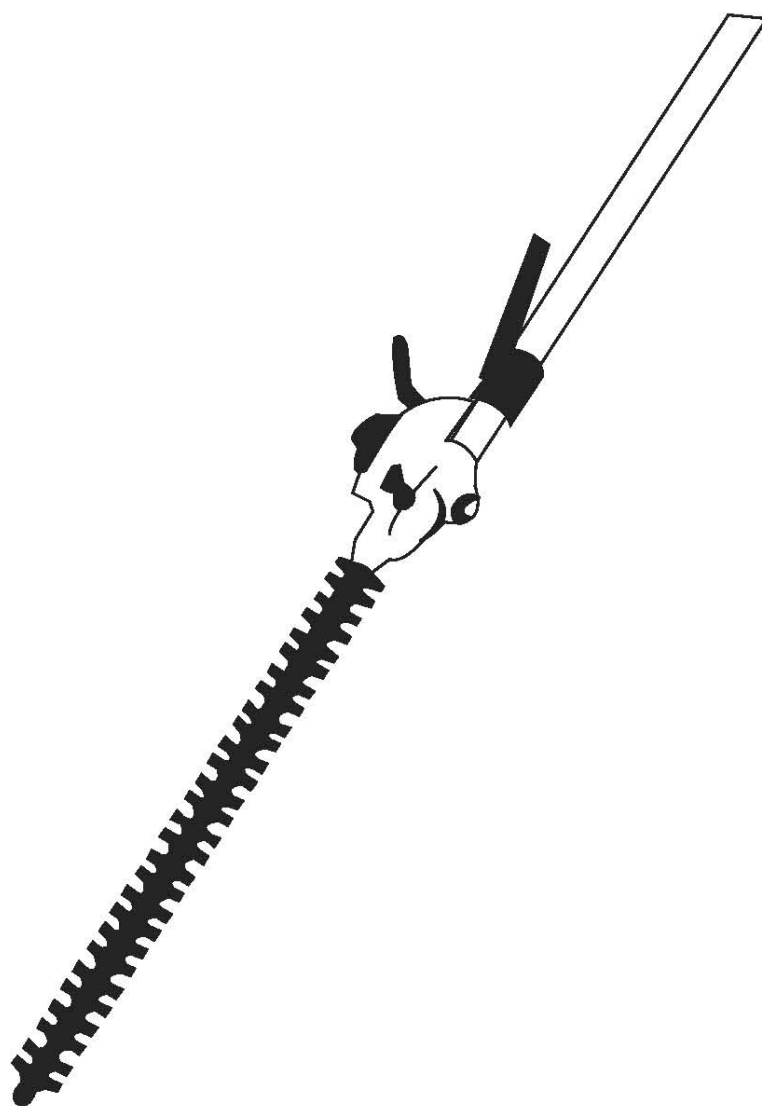

MC-HTR
HEDGE TRIMMER
ATTACHMENT
PART #522786 06/2009

Maruyama. *E x t r a o r d i n a r y .*

1. MC-HTR

Ref. No.	Part No.	Part Name	Q'ty	Remarks
1-2	223927	Driveshaft Tube Ass'y	1	Incl.66,67
1-3	216090	Driveshaft	1	749L
1-4	216079	Stopper	1	
1-5	230806	Blade Ass'y (24)	1	Incl.6-65
1-6	407315	Cover	1	
1-7	580766	Grease Nipple	1	M6
1-8	631753	Screw	2	M4x8
1-9	407316	Gearcase	1	
1-10	407317	Crankshaft	1	
1-11	407318	Bevel Gear	1	
1-12	631759	Snap Ring	1	STW28
1-13	582443	Bearing	1	#6000 2RS
1-14	580766	Grease Nipple	2	M6
1-15	631755	Snap Ring	1	ETW6
1-16	407319	Shaft	1	
1-17	407320	Cover	1	
1-18	407321	Screw	1	M6x16
1-19	631749	Spring Washer	1	M6
1-20	582436	Washer	1	M6
1-21	407322	Bearing	1	
1-22	631753	Screw	2	M4x8
1-23	407323	Bearing	2	
1-24	407324	Snap Ring	1	
1-25	407325	Bevel Gear	1	
1-26	407326	Blade	2	
1-27	407327	Guide Plate	1	
1-28	580764	U-Nut	6	M6
1-29	631765	Screw	5	L17
1-30	407328	Screw	1	L26
1-31	991913	Washer	6	
1-32	407329	Low Case	1	
1-33	631771	Bearing	1	#608 2RS
1-34	407330	Handle	1	
1-35	407331	Bolt	4	M5x14
1-36	631777	Cap Screw	1	M5x12
1-37	631778	Cap Screw	1	M5x25
1-38	407332	Felt	1	
1-39	407333	Plate	1	
1-40	407334	Bolt	1	M5x16
1-41	407335	Cover of Blade	1	
1-42	407336	Screw	1	M6x12
1-43	407337	Knob	1	
1-44	407338	Washer	2	
1-45	407339	Spring	1	

1. MC-HTR

Ref. No.	Part No.	Part Name	Q'ty	Remarks
1-46	631770	Screw	1	M6x12
1-47	631749	Spring Washer	1	M6
1-48	582436	Washer	1	M6
1-49	407340	Plate	1	
1-50	407341	Bolt	1	M6x25
1-51	407342	Lever	1	
1-52	407343	Bush	1	
1-53	407344	Spring	1	
1-54	646471	Washer	1	
1-55	407345	Bolt	1	M5x8
1-56	407346	Reinforcing Plate	1	
1-57	407347	Plate	1	
1-58	407348	Washer, Wave	2	
1-59	407349	Label	1	
1-60	407312	Joint Case	1	
1-61	631779	Joint	1	
1-62	407313	Bearing	2	
1-63	631757	Snap Ring	2	RTW26
1-64	407314	Bevel Gear	1	
1-65	223925	Label	1	Grease up
1-66	217879	Label	1	Warning
1-67	221501	Label	1	Warning
1-68	230807	Instruction Manual	1	MC-HTR