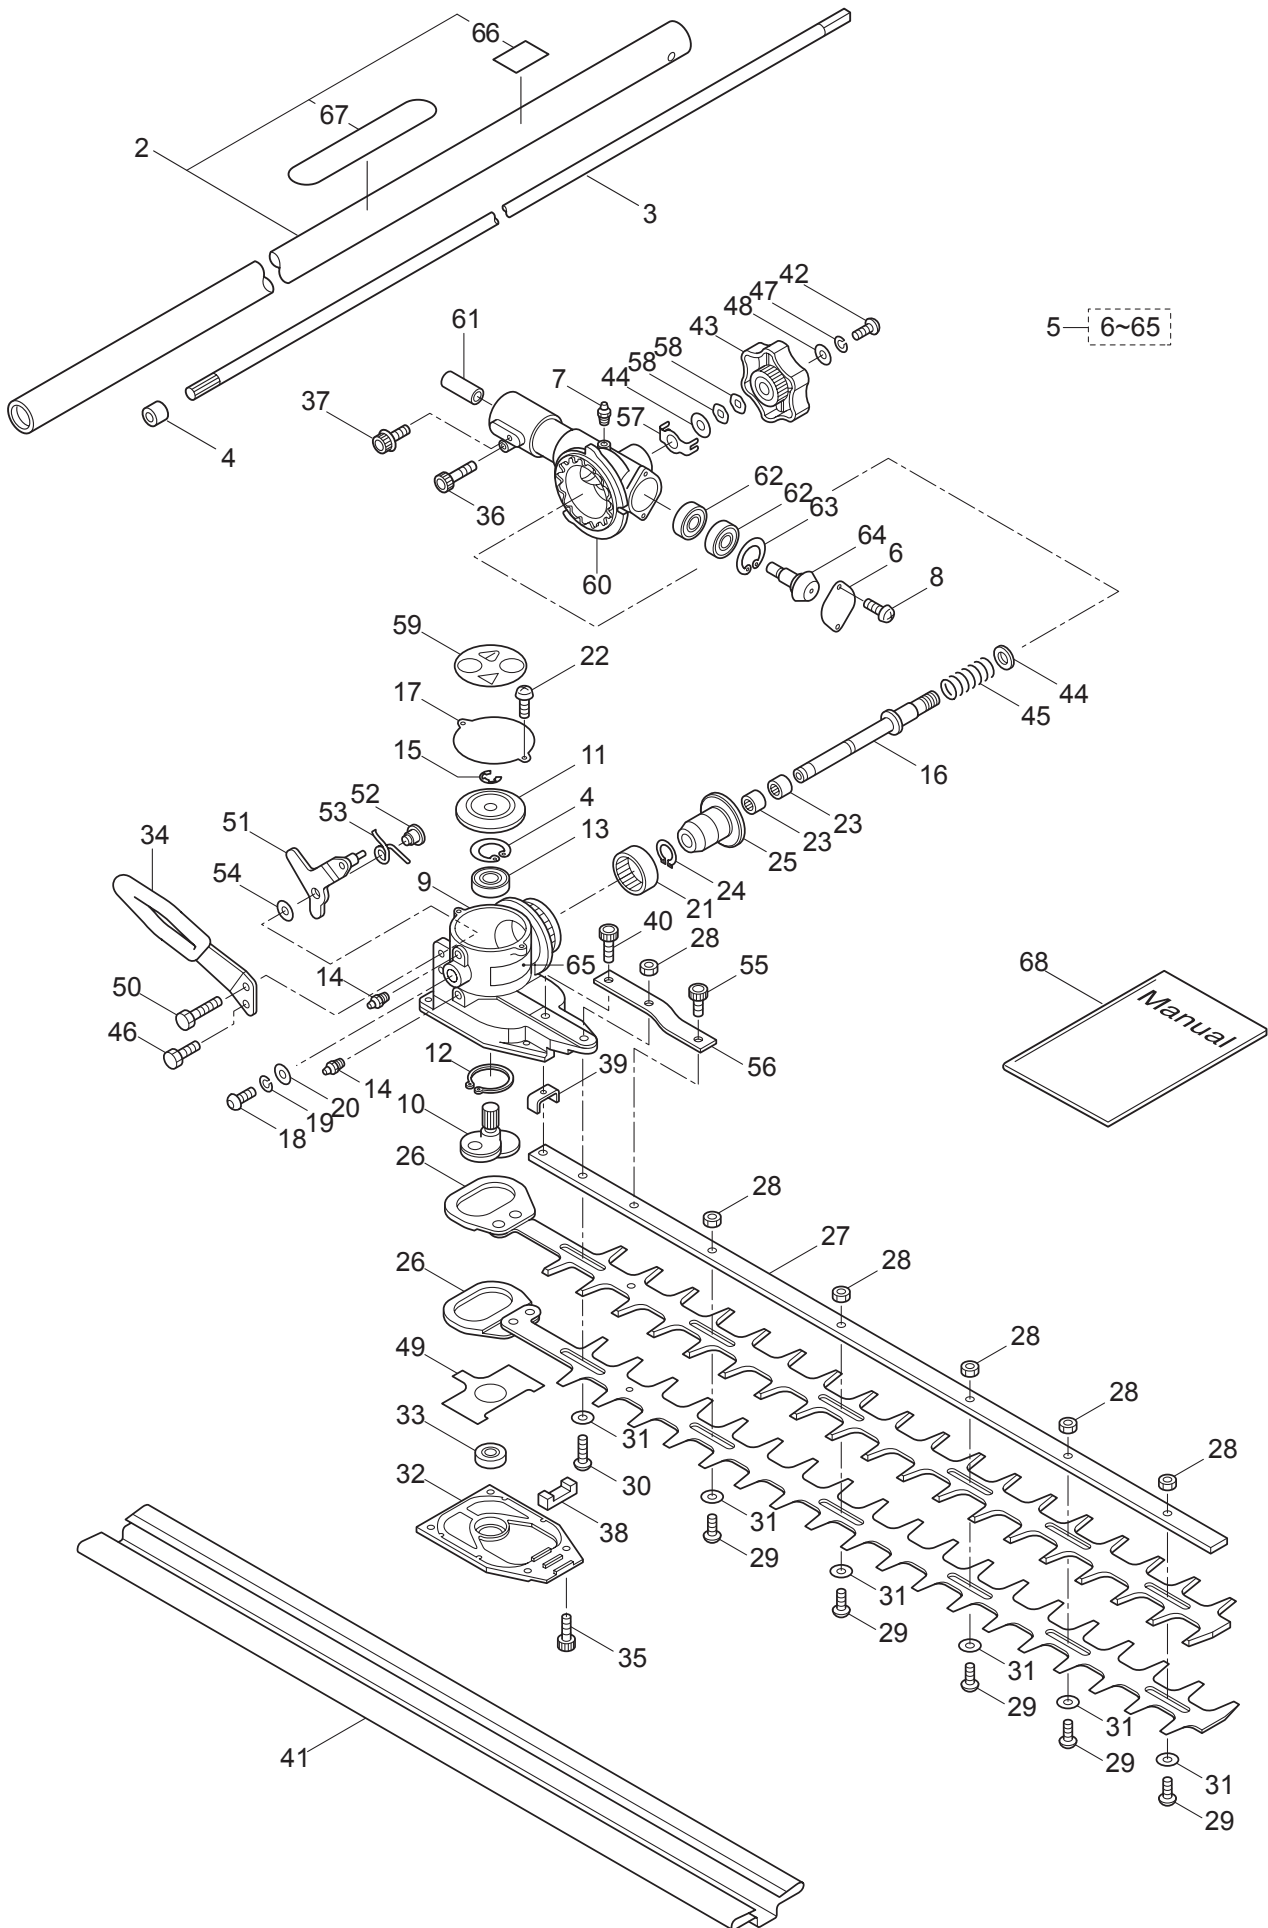

MC-HTR
HEDGE TRIMMER
ATTACHMENT
PART #522786 06/2009

Maruyama. *E x t r a o r d i n a r y .*

1. MC-HTR

Ref. No.	Part No.	Part Name	Q'ty	Remarks
1-2	223927	Driveshaft Tube Ass'y	1	Incl.66,67
1-3	216090	Driveshaft	1	749L
1-4	216079	Stopper	1	
1-5	230806	Blade Ass'y (24)	1	Incl.6-65
1-6	407315	Cover	1	
1-7	580766	Grease Nipple	1	M6
1-8	631753	Screw	2	M4x8
1-9	407316	Gearcase	1	
1-10	407317	Crankshaft	1	
1-11	407318	Bevel Gear	1	
1-12	631759	Snap Ring	1	STW28
1-13	582443	Bearing	1	#6000 2RS
1-14	580766	Grease Nipple	2	M6
1-15	631755	Snap Ring	1	ETW6
1-16	407319	Shaft	1	
1-17	407320	Cover	1	
1-18	407321	Screw	1	M6x16
1-19	631749	Spring Washer	1	M6
1-20	582436	Washer	1	M6
1-21	407322	Bearing	1	
1-22	631753	Screw	2	M4x8
1-23	407323	Bearing	2	
1-24	407324	Snap Ring	1	
1-25	407325	Bevel Gear	1	
1-26	407326	Blade	2	
1-27	407327	Guide Plate	1	
1-28	580764	U-Nut	6	M6
1-29	631765	Screw	5	L17
1-30	407328	Screw	1	L26
1-31	991913	Washer	6	
1-32	407329	Low Case	1	
1-33	631771	Bearing	1	#608 2RS
1-34	407330	Handle	1	
1-35	407331	Bolt	4	M5x14
1-36	631777	Cap Screw	1	M5x12
1-37	631778	Cap Screw	1	M5x25
1-38	407332	Felt	1	
1-39	407333	Plate	1	
1-40	407334	Bolt	1	M5x16
1-41	407335	Cover of Blade	1	
1-42	407336	Screw	1	M6x12
1-43	407337	Knob	1	
1-44	407338	Washer	2	
1-45	407339	Spring	1	

1. MC-HTR

Ref. No.	Part No.	Part Name	Q'ty	Remarks
1-46	631770	Screw	1	M6x12
1-47	631749	Spring Washer	1	M6
1-48	582436	Washer	1	M6
1-49	407340	Plate	1	
1-50	407341	Bolt	1	M6x25
1-51	407342	Lever	1	
1-52	407343	Bush	1	
1-53	407344	Spring	1	
1-54	646471	Washer	1	
1-55	407345	Bolt	1	M5x8
1-56	407346	Reinforcing Plate	1	
1-57	407347	Plate	1	
1-58	407348	Washer, Wave	2	
1-59	407349	Label	1	
1-60	407312	Joint Case	1	
1-61	631779	Joint	1	
1-62	407313	Bearing	2	
1-63	631757	Snap Ring	2	RTW26
1-64	407314	Bevel Gear	1	
1-65	223925	Label	1	Grease up
1-66	217879	Label	1	Warning
1-67	221501	Label	1	Warning
1-68	230807	Instruction Manual	1	MC-HTR