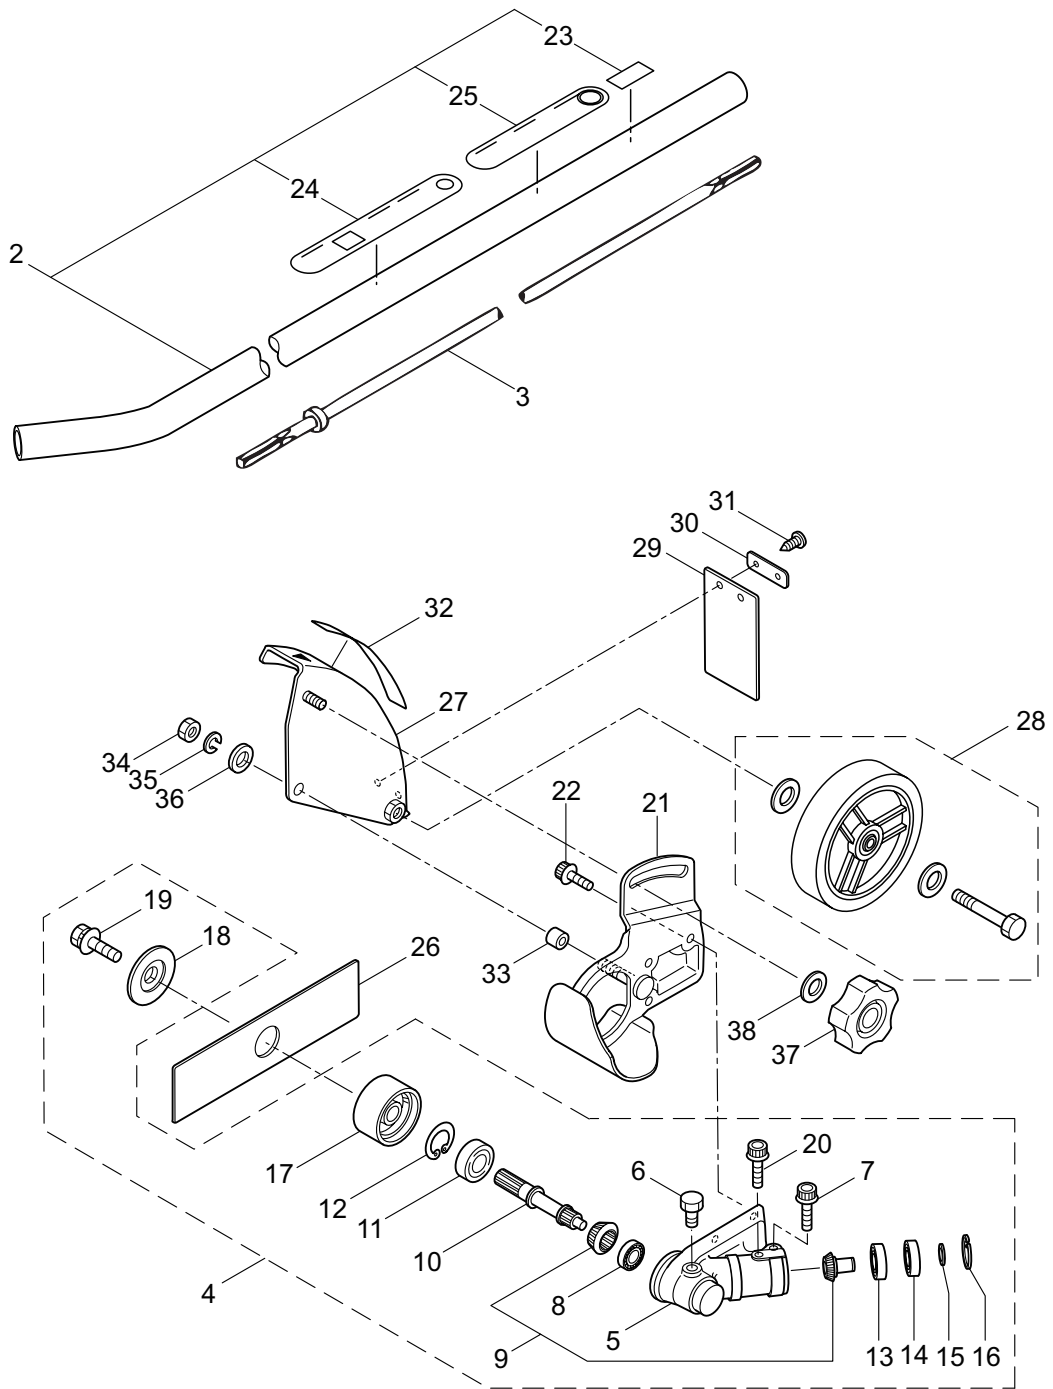

P/N 520662-1

1. MC-E

Ref. No.	Part No.	Part Name	Q'ty	Remarks
1-1	347916	MC-E	1	
1-2	220225	Driveshaft Tube Ass'y	1	Incl.23-25
1-3	216754	Driveshaft	1	
1-4	220168	Gearcase Ass'y	1	Incl.5-20
1-5	219077	Gearcase	1	
1-6	234109	Bolt	1	M8x8
1-7	261246	Cap Screw	1	M5x25
1-8	210554	Bearing	1	#608
1-9	227101	Gear Set	1	
1-10	216056	Blade Shaft	1	
1-11	212999	Bearing	1	#6001 2RK
1-12	055185	Snap Ring	1	#28
1-13	210560	Bearing	1	#609
1-14	140268	Bearing	1	#609Z
1-15	228477	Snap Ring	1	#9
1-16	140270	Snap Ring	1	#24
1-17	220148	Boss Adapter	1	
1-18	232852	Clamping Washer	1	
1-19	215610	Bolt	1	M8x22, Counterclockwise
1-20	215993	Cap Screw	1	M5x10
1-21	238680	Plate Comp	1	
1-22	215993	Cap Screw	3	M5x10
1-23	223926	Label	1	Lubricate
1-24	221501	Label	1	Warning
1-25	221502	Label	1	Caution
1-26	216062	Cutting Blade	1	50x195x3.2
1-27	220158	Shield	1	
1-28	229590	Wheel Ass'y	1	
1-29	220162	Flap	1	
1-30	238686	Plate	1	t1.6
1-31	128195	Screw	2	M4x8
1-32	221528	Label	1	Caution
1-33	220165	Collar	1	8.2x10x8L
1-34	126521	Nut	1	M8
1-35	126232	Spring Washer	1	M8
1-36	127216	Washer	1	M8
1-37	219088	Clamping Knob Ass'y	1	
1-38	127216	Washer	1	M8