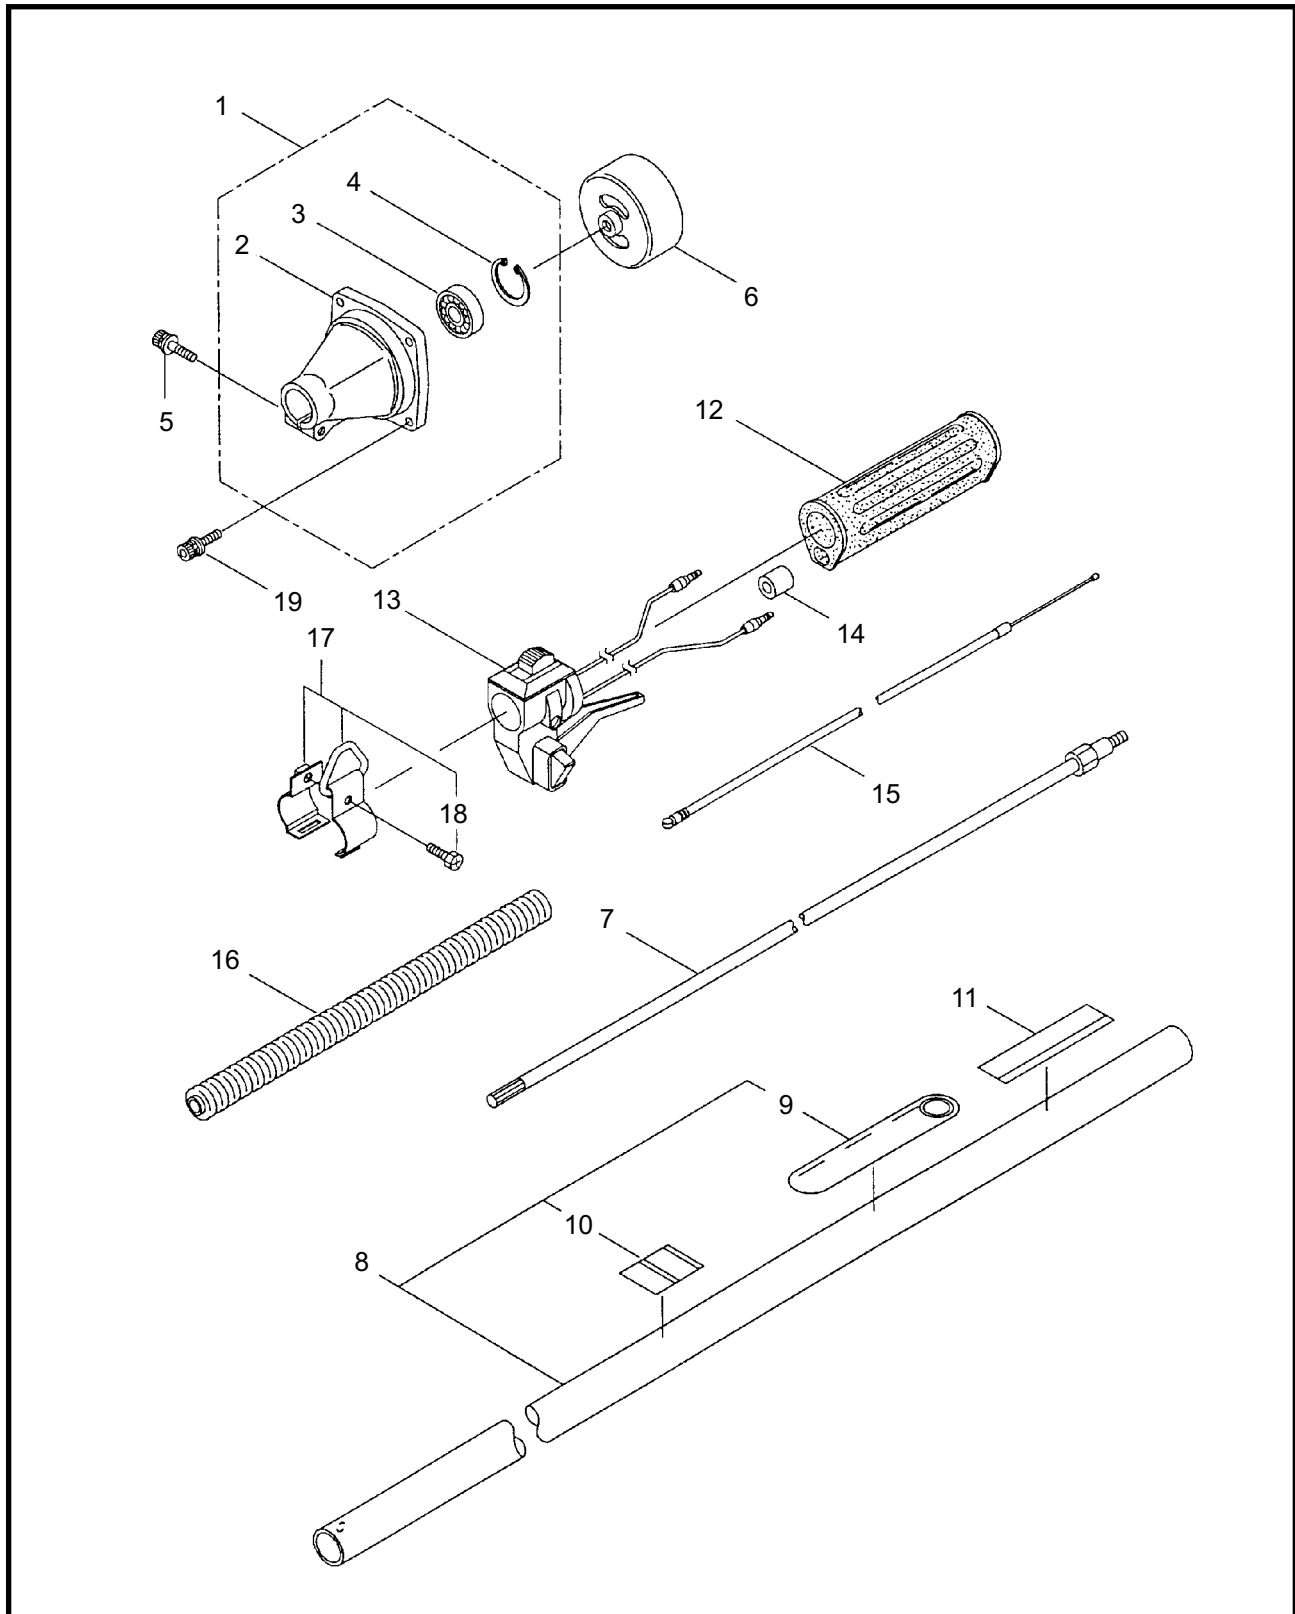

EHT2250DS
EXTENDED REACH HEDGE TRIMMER
PART #845299-REV06/02

Maruyama. *Extraordinary.*

2 ILLUSTRATED PARTS LIST
EHT2250DS

DRIVESHAFT

REF #	PART #	DESCRIPTION	Q'TY.	NOTES
1	219602	Clutch Case Ass'y	1	Incl. 2-4
2	219465	Clutch Case	1	
3	016405	Bearing	1	#6200ZZ
4	013825	Snap Ring	1	
5	261246	Cap Screw	1	M5x25
6	054677	Clutch Drum	1	
7	224094	Driveshaft Ass'y	1	
8	225081	Driveshaft Tube Ass'y	1	Incl. 9,10
9	221501	Label	1	Warning
10	217879	Label	1	Warning
11	224897	Label	1	EHT2250DS
12	215532	Shaft Grip	2	
13	221465	Throttle Trigger	1	
14	214083	Outer Guide	1	
15	213444	Throttle Cable	1	
16	213548	Plastic Tube	1	
17	054691	Hanging Bracket Ass'y	1	Incl. 18
18	089738	Bolt	1	M5x15
19	261250	Cap Screw	4	M5x20

4 ILLUSTRATED PARTS LIST
EHT2250DS

BLADE

REF #	PART #	DESCRIPTION	Q'TY.	NOTES
1	223925	Label	1	Maintenance Label
2	631786	Label	1	
3	631785	Blade Cover	1	
4	634571	Packing	1	
5	223873	Stay	1	
6	223872	Handle	1	
7	631748	Clamp Lever	1	6x25
8	631749	Spring Washer	1	M6
9	631750	Washer	1	
10	631751	Screw	2	M6x22
11	634568	Casing (A)	1	
12	631749	Spring Washer	2	M6
13	582438	Nut	2	M6
14	991937	Grease Nipple	3	M6
15	631753	Screw	2	M4x8
16	631754	Plate (A)	1	
17	631755	Snap Ring	1	
18	631756	Gear	1	
19	631757	Snap Ring	1	
20	991933	Bearing	1	#6000 2RS
21	631758	Crank Complete	1	
22	631759	Snap Ring	1	
23	631760	Blade Ass'y	2	
24	580768	Bearing	1	#608Z
25	634570	Cover	1	
26	634572	Screw	4	M4x12
27	631763	Felt	1	
28	631764	Screw	1	
29	991913	Washer	4	
30	631765	Screw	3	
31	991941	U-Nut	4	M6
32	631766	Screw	2	M5x20
33	631767	Guide Plate	1	
34	631768	Stopper	1	
35	631769	Reinforcing Plate	1	
36	997244	Flange Nut	2	M5
37	631770	Screw	1	M6x12
38	631750	Washer	1	