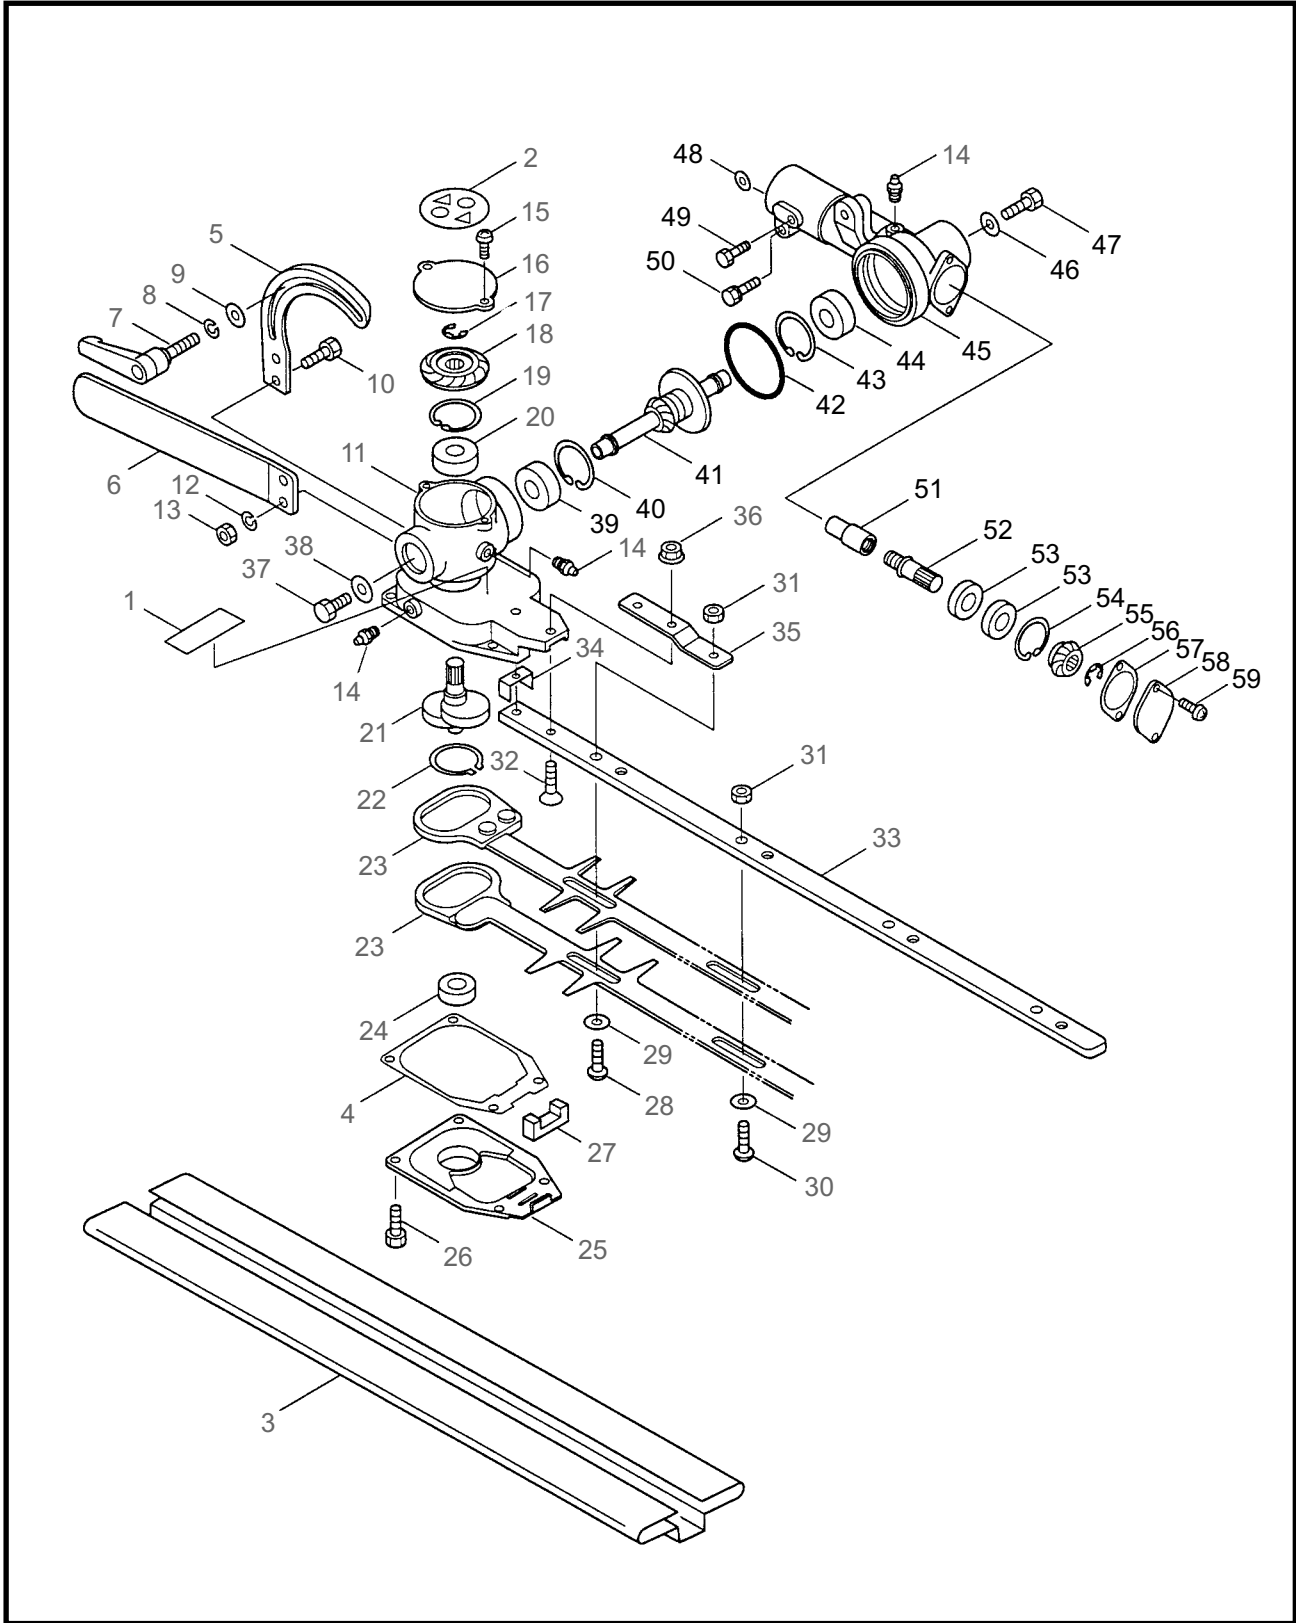

4 ILLUSTRATED PARTS LIST
EHT2250DS

BLADE

REF #	PART #	DESCRIPTION	Q'TY.	NOTES
1	223925	Label	1	Maintenance Label
2	631786	Label	1	
3	631785	Blade Cover	1	
4	634571	Packing	1	
5	223873	Stay	1	
6	223872	Handle	1	
7	631748	Clamp Lever	1	6x25
8	631749	Spring Washer	1	M6
9	631750	Washer	1	
10	631751	Screw	2	M6x22
11	634568	Casing (A)	1	
12	631749	Spring Washer	2	M6
13	582438	Nut	2	M6
14	991937	Grease Nipple	3	M6
15	631753	Screw	2	M4x8
16	631754	Plate (A)	1	
17	631755	Snap Ring	1	
18	631756	Gear	1	
19	631757	Snap Ring	1	
20	991933	Bearing	1	#6000 2RS
21	631758	Crank Complete	1	
22	631759	Snap Ring	1	
23	631760	Blade Ass'y	2	
24	580768	Bearing	1	#608Z
25	634570	Cover	1	
26	634572	Screw	4	M4x12
27	631763	Felt	1	
28	631764	Screw	1	
29	991913	Washer	4	
30	631765	Screw	3	
31	991941	U-Nut	4	M6
32	631766	Screw	2	M5x20
33	631767	Guide Plate	1	
34	631768	Stopper	1	
35	631769	Reinforcing Plate	1	
36	997244	Flange Nut	2	M5
37	631770	Screw	1	M6x12
38	631750	Washer	1	

6 ILLUSTRATED PARTS LIST
EHT2250DS

BLADE

REF #	PART #	DESCRIPTION	Q'TY.	NOTES
39	631771	Bearing	1	#608 2RS
40	631772	Snap Ring	1	
41	631773	Gear Shaft (A)	1	
42	631774	O-Ring	1	
43	631757	Snap Ring	1	
44	991933	Bearing	1	#6000 2RS
45	634569	Casing (B)	1	
46	631750	Washer	1	
47	631770	Screw	1	M6x12
48	631776	Washer	1	
49	631777	Cap Screw	1	M5x12
50	631778	Cap Screw	1	M5x25
51	631779	Joint	1	
52	631780	Gear Shaft (B)	1	
53	631781	Bearing	2	#6900RS
54	631772	Snap Ring	1	
55	631782	Gear	1	
56	631755	Snap Ring	1	
57	631783	Packing	1	
58	631784	Plate (B)	1	
59	631753	Screw	2	M4x8