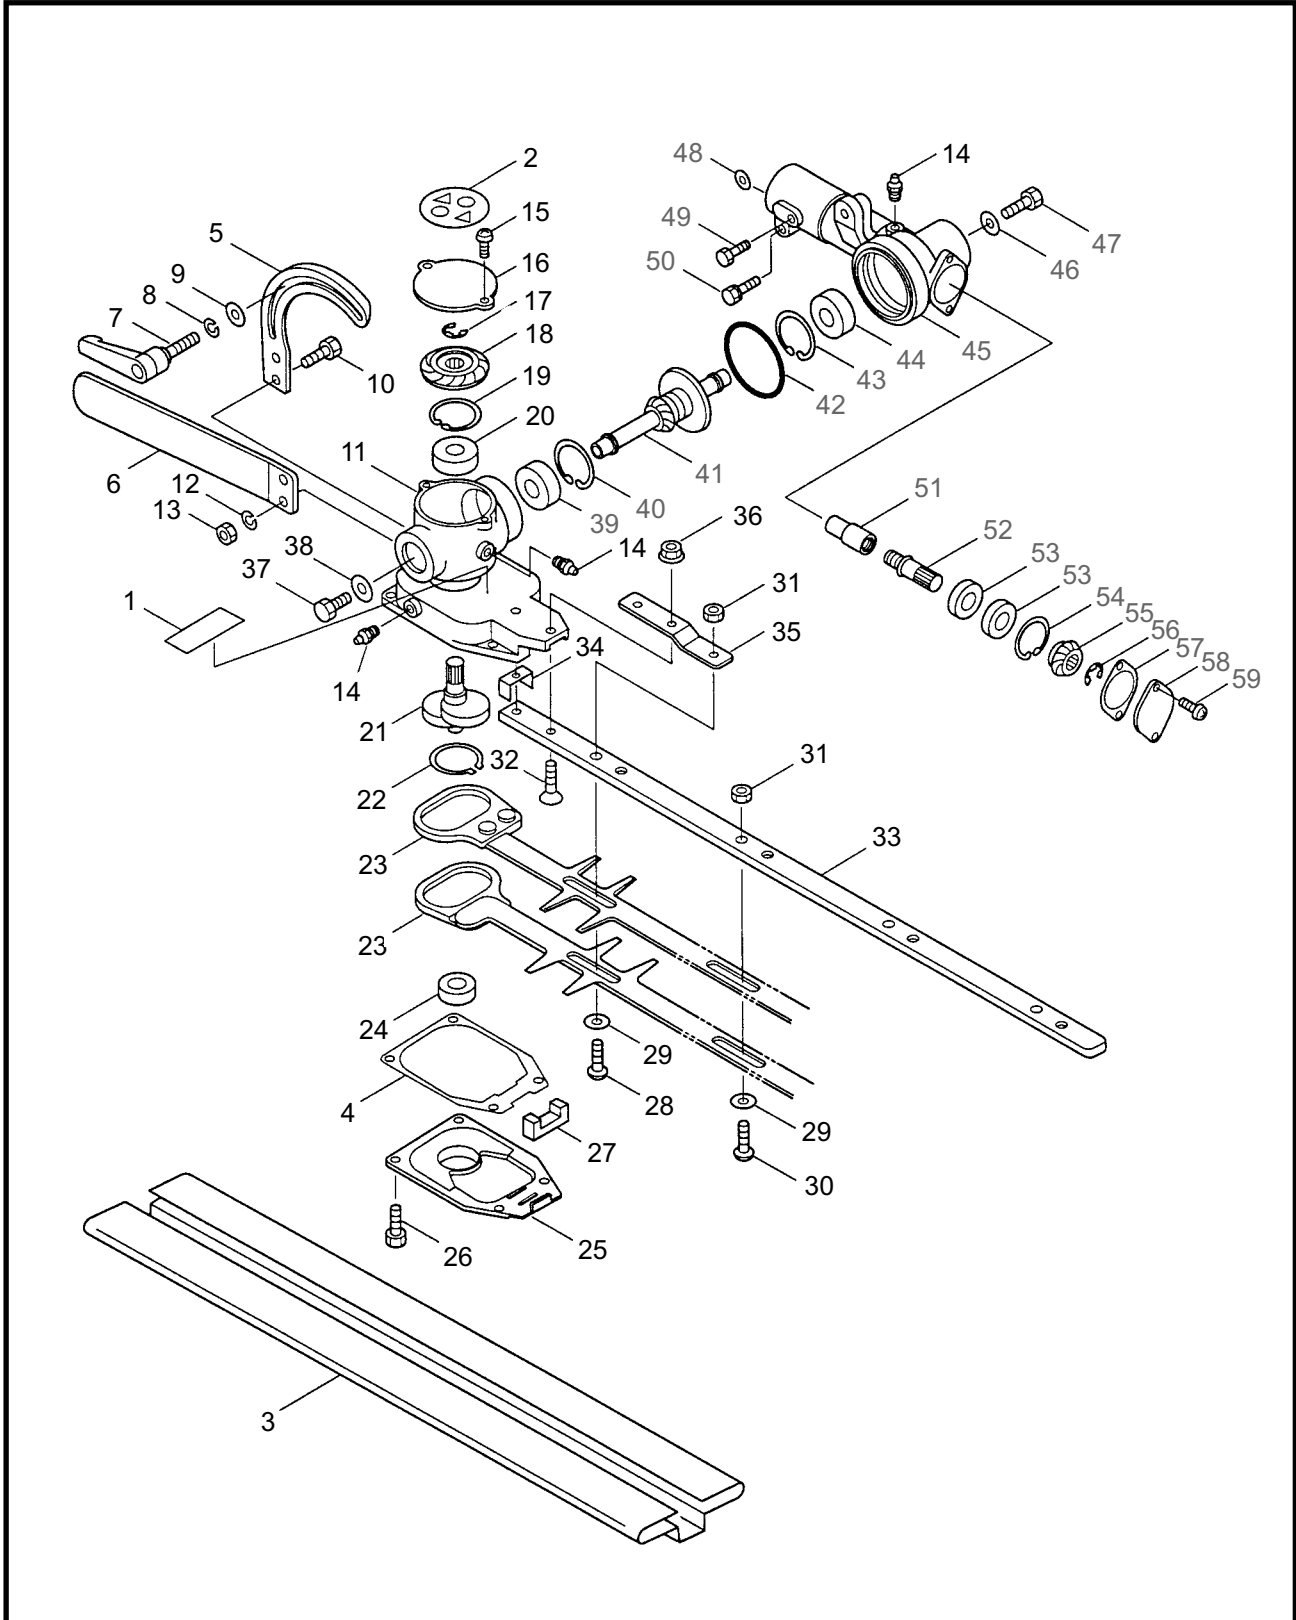

EHT2250DS
EXTENDED REACH HEDGE TRIMMER
PART #845299-REV06/02

Maruyama. *Extraordinary.*

2 ILLUSTRATED PARTS LIST
EHT2250DS

DRIVESHAFT

REF #	PART #	DESCRIPTION	Q'TY.	NOTES
1	219602	Clutch Case Ass'y	1	Incl. 2-4
2	219465	Clutch Case	1	
3	016405	Bearing	1	#6200ZZ
4	013825	Snap Ring	1	
5	261246	Cap Screw	1	M5x25
6	054677	Clutch Drum	1	
7	224094	Driveshaft Ass'y	1	
8	225081	Driveshaft Tube Ass'y	1	Incl. 9,10
9	221501	Label	1	Warning
10	217879	Label	1	Warning
11	224897	Label	1	EHT2250DS
12	215532	Shaft Grip	2	
13	221465	Throttle Trigger	1	
14	214083	Outer Guide	1	
15	213444	Throttle Cable	1	
16	213548	Plastic Tube	1	
17	054691	Hanging Bracket Ass'y	1	Incl. 18
18	089738	Bolt	1	M5x15
19	261250	Cap Screw	4	M5x20

4 ILLUSTRATED PARTS LIST
EHT2250DS

BLADE

REF #	PART #	DESCRIPTION	Q'TY.	NOTES
1	223925	Label	1	Maintenance Label
2	631786	Label	1	
3	631785	Blade Cover	1	
4	634571	Packing	1	
5	223873	Stay	1	
6	223872	Handle	1	
7	631748	Clamp Lever	1	6x25
8	631749	Spring Washer	1	M6
9	631750	Washer	1	
10	631751	Screw	2	M6x22
11	634568	Casing (A)	1	
12	631749	Spring Washer	2	M6
13	582438	Nut	2	M6
14	991937	Grease Nipple	3	M6
15	631753	Screw	2	M4x8
16	631754	Plate (A)	1	
17	631755	Snap Ring	1	
18	631756	Gear	1	
19	631757	Snap Ring	1	
20	991933	Bearing	1	#6000 2RS
21	631758	Crank Complete	1	
22	631759	Snap Ring	1	
23	631760	Blade Ass'y	2	
24	580768	Bearing	1	#608Z
25	634570	Cover	1	
26	634572	Screw	4	M4x12
27	631763	Felt	1	
28	631764	Screw	1	
29	991913	Washer	4	
30	631765	Screw	3	
31	991941	U-Nut	4	M6
32	631766	Screw	2	M5x20
33	631767	Guide Plate	1	
34	631768	Stopper	1	
35	631769	Reinforcing Plate	1	
36	997244	Flange Nut	2	M5
37	631770	Screw	1	M6x12
38	631750	Washer	1	