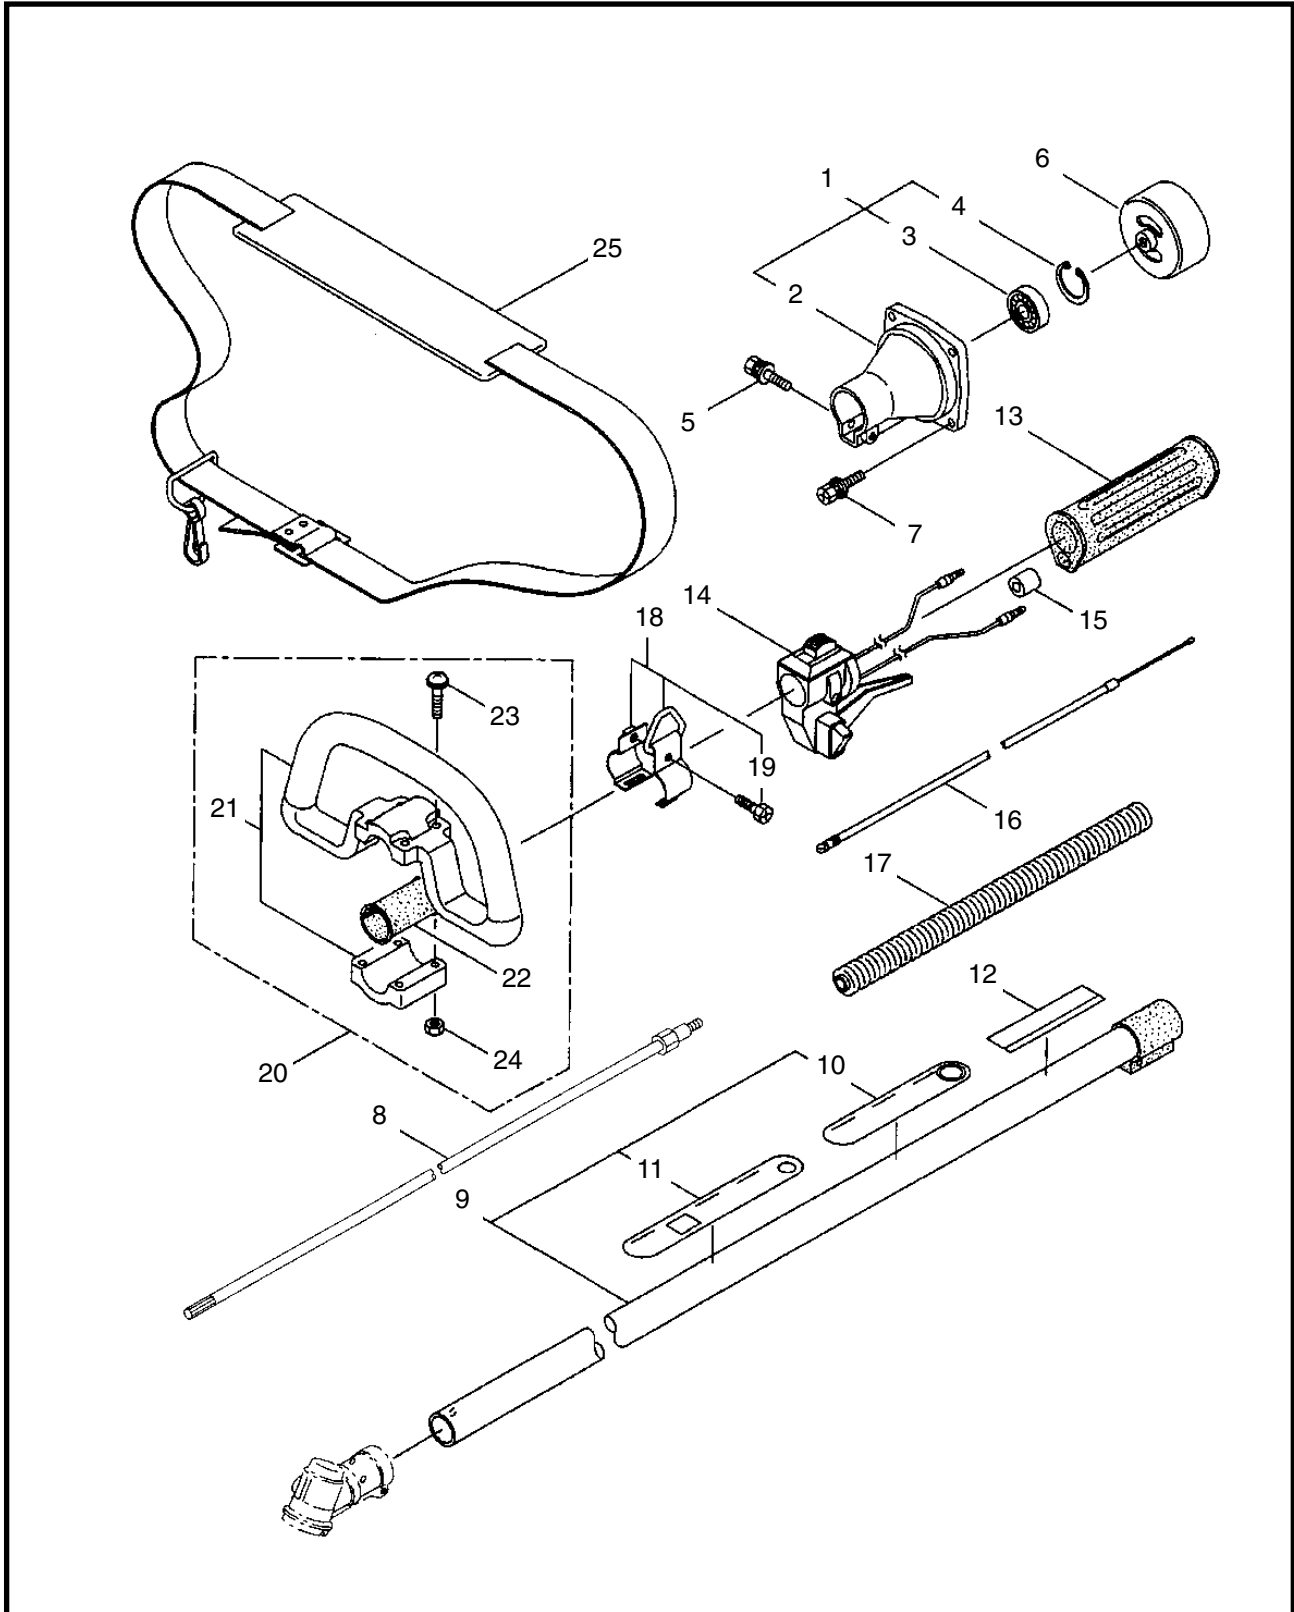

Maruyama. *E x t r a o r d i n a r y .*

2 ILLUSTRATED PARTS LIST
BST23

MAIN BODY

REF #	PART #	DESCRIPTION	Q'TY.	NOTES
1	221473	Clutch Case Ass'y	1	Incl. 2-4
2	221474	Clutch Case	1	
3	016405	Bearing	1	#6200ZZ
4	013825	Snap Ring	1	#30
5	096042	Bolt	1	M5x30
6	054677	Clutch Drum	1	
7	817002	Bolt	4	M5x20
8	226399	Driveshaft Ass'y	1	
9	222922	Driveshaft Tube Ass'y	1	Incl. 10,11
10	221501	Label	1	Warning
11	221502	Label	1	Caution
12	226402	Label	1	BST23
13	215532	Shaft Grip	1	
14	222953	Throttle Trigger	1	
15	214083	Outer Guide	1	
16	223051	Throttle Cable	1	300L
17	223052	Plastic Tube	1	#10x125L
18	054691	Hanging Bracket Ass'y	1	Incl. 19
19	089738	Bolt	1	M5x15
20	214224	Loop Handle Ass'y	1	Incl. 21-24
21	214982	Loop Handle	1	
22	213171	Packing	1	
23	222142	Screw	4	M5x28
24	081027	Nut	4	M5
25	222955	Hanging Strap Ass'y	1	

4 ILLUSTRATED PARTS LIST
BST23

GEAR CASE

REF #	PART #	DESCRIPTION	Q'TY.	NOTES
1	226401	Gearcase Ass'y	1	Incl.2,3
2	225897	Bolt	1	M6x8
3	092561	Bolt	1	M5x25
4	089737	Bolt	1	M5x12
5	225891	Boss Adapter	1	
6	225961	Safety Cover	1	
7	222900	String Cutter	1	
8	092548	Bolt	2	M5x15
9	081027	Nut	2	M5
10	225962	Bracket	1	
11	225963	Threaded Bracket	1	
12	096042	Bolt	2	M5x30

6 ILLUSTRATED PARTS LIST
BST23C

MAIN BODY

REF #	PART #	DESCRIPTION	Q'TY.	NOTES
1	218868	Clutch Case Ass'y	1	Incl. 2-6
2	218869	Clutch Case	1	
3	012649	Bearing	1	#6201ZZ
4	140273	Snap Ring	1	#12
5	016732	Snap Ring	1	#32
6	218492	Clutch Drum	1	
7	092550	Bolt	1	M5x25-7T
8	220079	Driveshaft Tube Ass'y	1	Incl.9,10
9	221501	Label	1	Warning
10	223926	Label	1	Lubricate
11	215985	Driveshaft	1	
12	215995	Shaft Grip	1	
13	222952	Throttle Trigger	1	
14	223051	Throttle Cable	1	300L
15	223052	Plastic Tube	1	#10x125L
16	222937	Loop Handle Ass'y	1	Incl.17-20
17	222938	Loop Handle	1	Incl.18
18	081028	Nut	4	M5
19	216004	Packing	1	
20	222142	Screw	4	M5x28
21	226409	Label	1	BST23C
22	817002	Bolt	4	M5x20