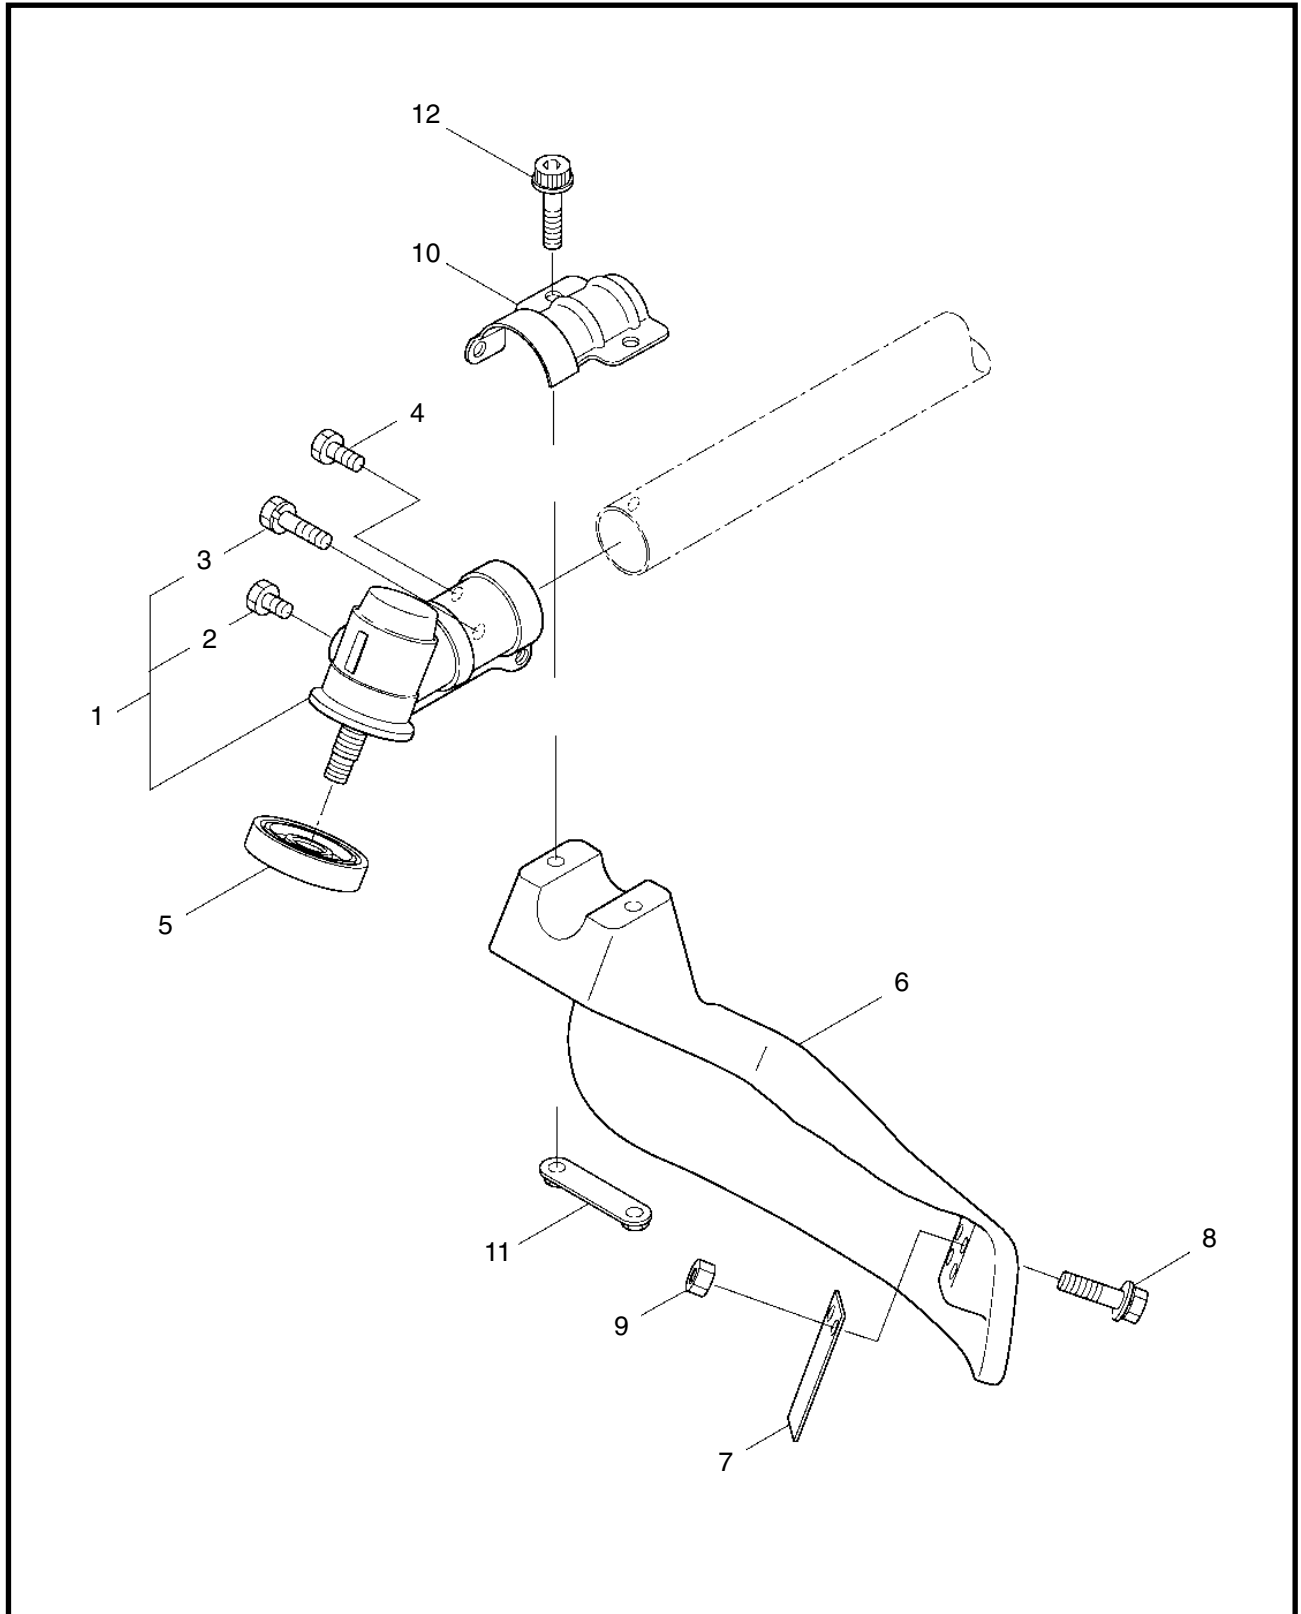

Maruyama. *E x t r a o r d i n a r y .*

2 ILLUSTRATED PARTS LIST
BST23

MAIN BODY

REF #	PART #	DESCRIPTION	Q'TY.	NOTES
1	221473	Clutch Case Ass'y	1	Incl. 2-4
2	221474	Clutch Case	1	
3	016405	Bearing	1	#6200ZZ
4	013825	Snap Ring	1	#30
5	096042	Bolt	1	M5x30
6	054677	Clutch Drum	1	
7	817002	Bolt	4	M5x20
8	226399	Driveshaft Ass'y	1	
9	222922	Driveshaft Tube Ass'y	1	Incl. 10,11
10	221501	Label	1	Warning
11	221502	Label	1	Caution
12	226402	Label	1	BST23
13	215532	Shaft Grip	1	
14	222953	Throttle Trigger	1	
15	214083	Outer Guide	1	
16	223051	Throttle Cable	1	300L
17	223052	Plastic Tube	1	#10x125L
18	054691	Hanging Bracket Ass'y	1	Incl. 19
19	089738	Bolt	1	M5x15
20	214224	Loop Handle Ass'y	1	Incl. 21-24
21	214982	Loop Handle	1	
22	213171	Packing	1	
23	222142	Screw	4	M5x28
24	081027	Nut	4	M5
25	222955	Hanging Strap Ass'y	1	

4 ILLUSTRATED PARTS LIST
BST23

GEAR CASE

REF #	PART #	DESCRIPTION	Q'TY.	NOTES
1	226401	Gearcase Ass'y	1	Incl.2,3
2	225897	Bolt	1	M6x8
3	092561	Bolt	1	M5x25
4	089737	Bolt	1	M5x12
5	225891	Boss Adapter	1	
6	225961	Safety Cover	1	
7	222900	String Cutter	1	
8	092548	Bolt	2	M5x15
9	081027	Nut	2	M5
10	225962	Bracket	1	
11	225963	Threaded Bracket	1	
12	096042	Bolt	2	M5x30

6 ILLUSTRATED PARTS LIST
BST23C

MAIN BODY

REF #	PART #	DESCRIPTION	Q'TY.	NOTES
1	218868	Clutch Case Ass'y	1	Incl. 2-6
2	218869	Clutch Case	1	
3	012649	Bearing	1	#6201ZZ
4	140273	Snap Ring	1	#12
5	016732	Snap Ring	1	#32
6	218492	Clutch Drum	1	
7	092550	Bolt	1	M5x25-7T
8	220079	Driveshaft Tube Ass'y	1	Incl.9,10
9	221501	Label	1	Warning
10	223926	Label	1	Lubricate
11	215985	Driveshaft	1	
12	215995	Shaft Grip	1	
13	222952	Throttle Trigger	1	
14	223051	Throttle Cable	1	300L
15	223052	Plastic Tube	1	#10x125L
16	222937	Loop Handle Ass'y	1	Incl.17-20
17	222938	Loop Handle	1	Incl.18
18	081028	Nut	4	M5
19	216004	Packing	1	
20	222142	Screw	4	M5x28
21	226409	Label	1	BST23C
22	817002	Bolt	4	M5x20