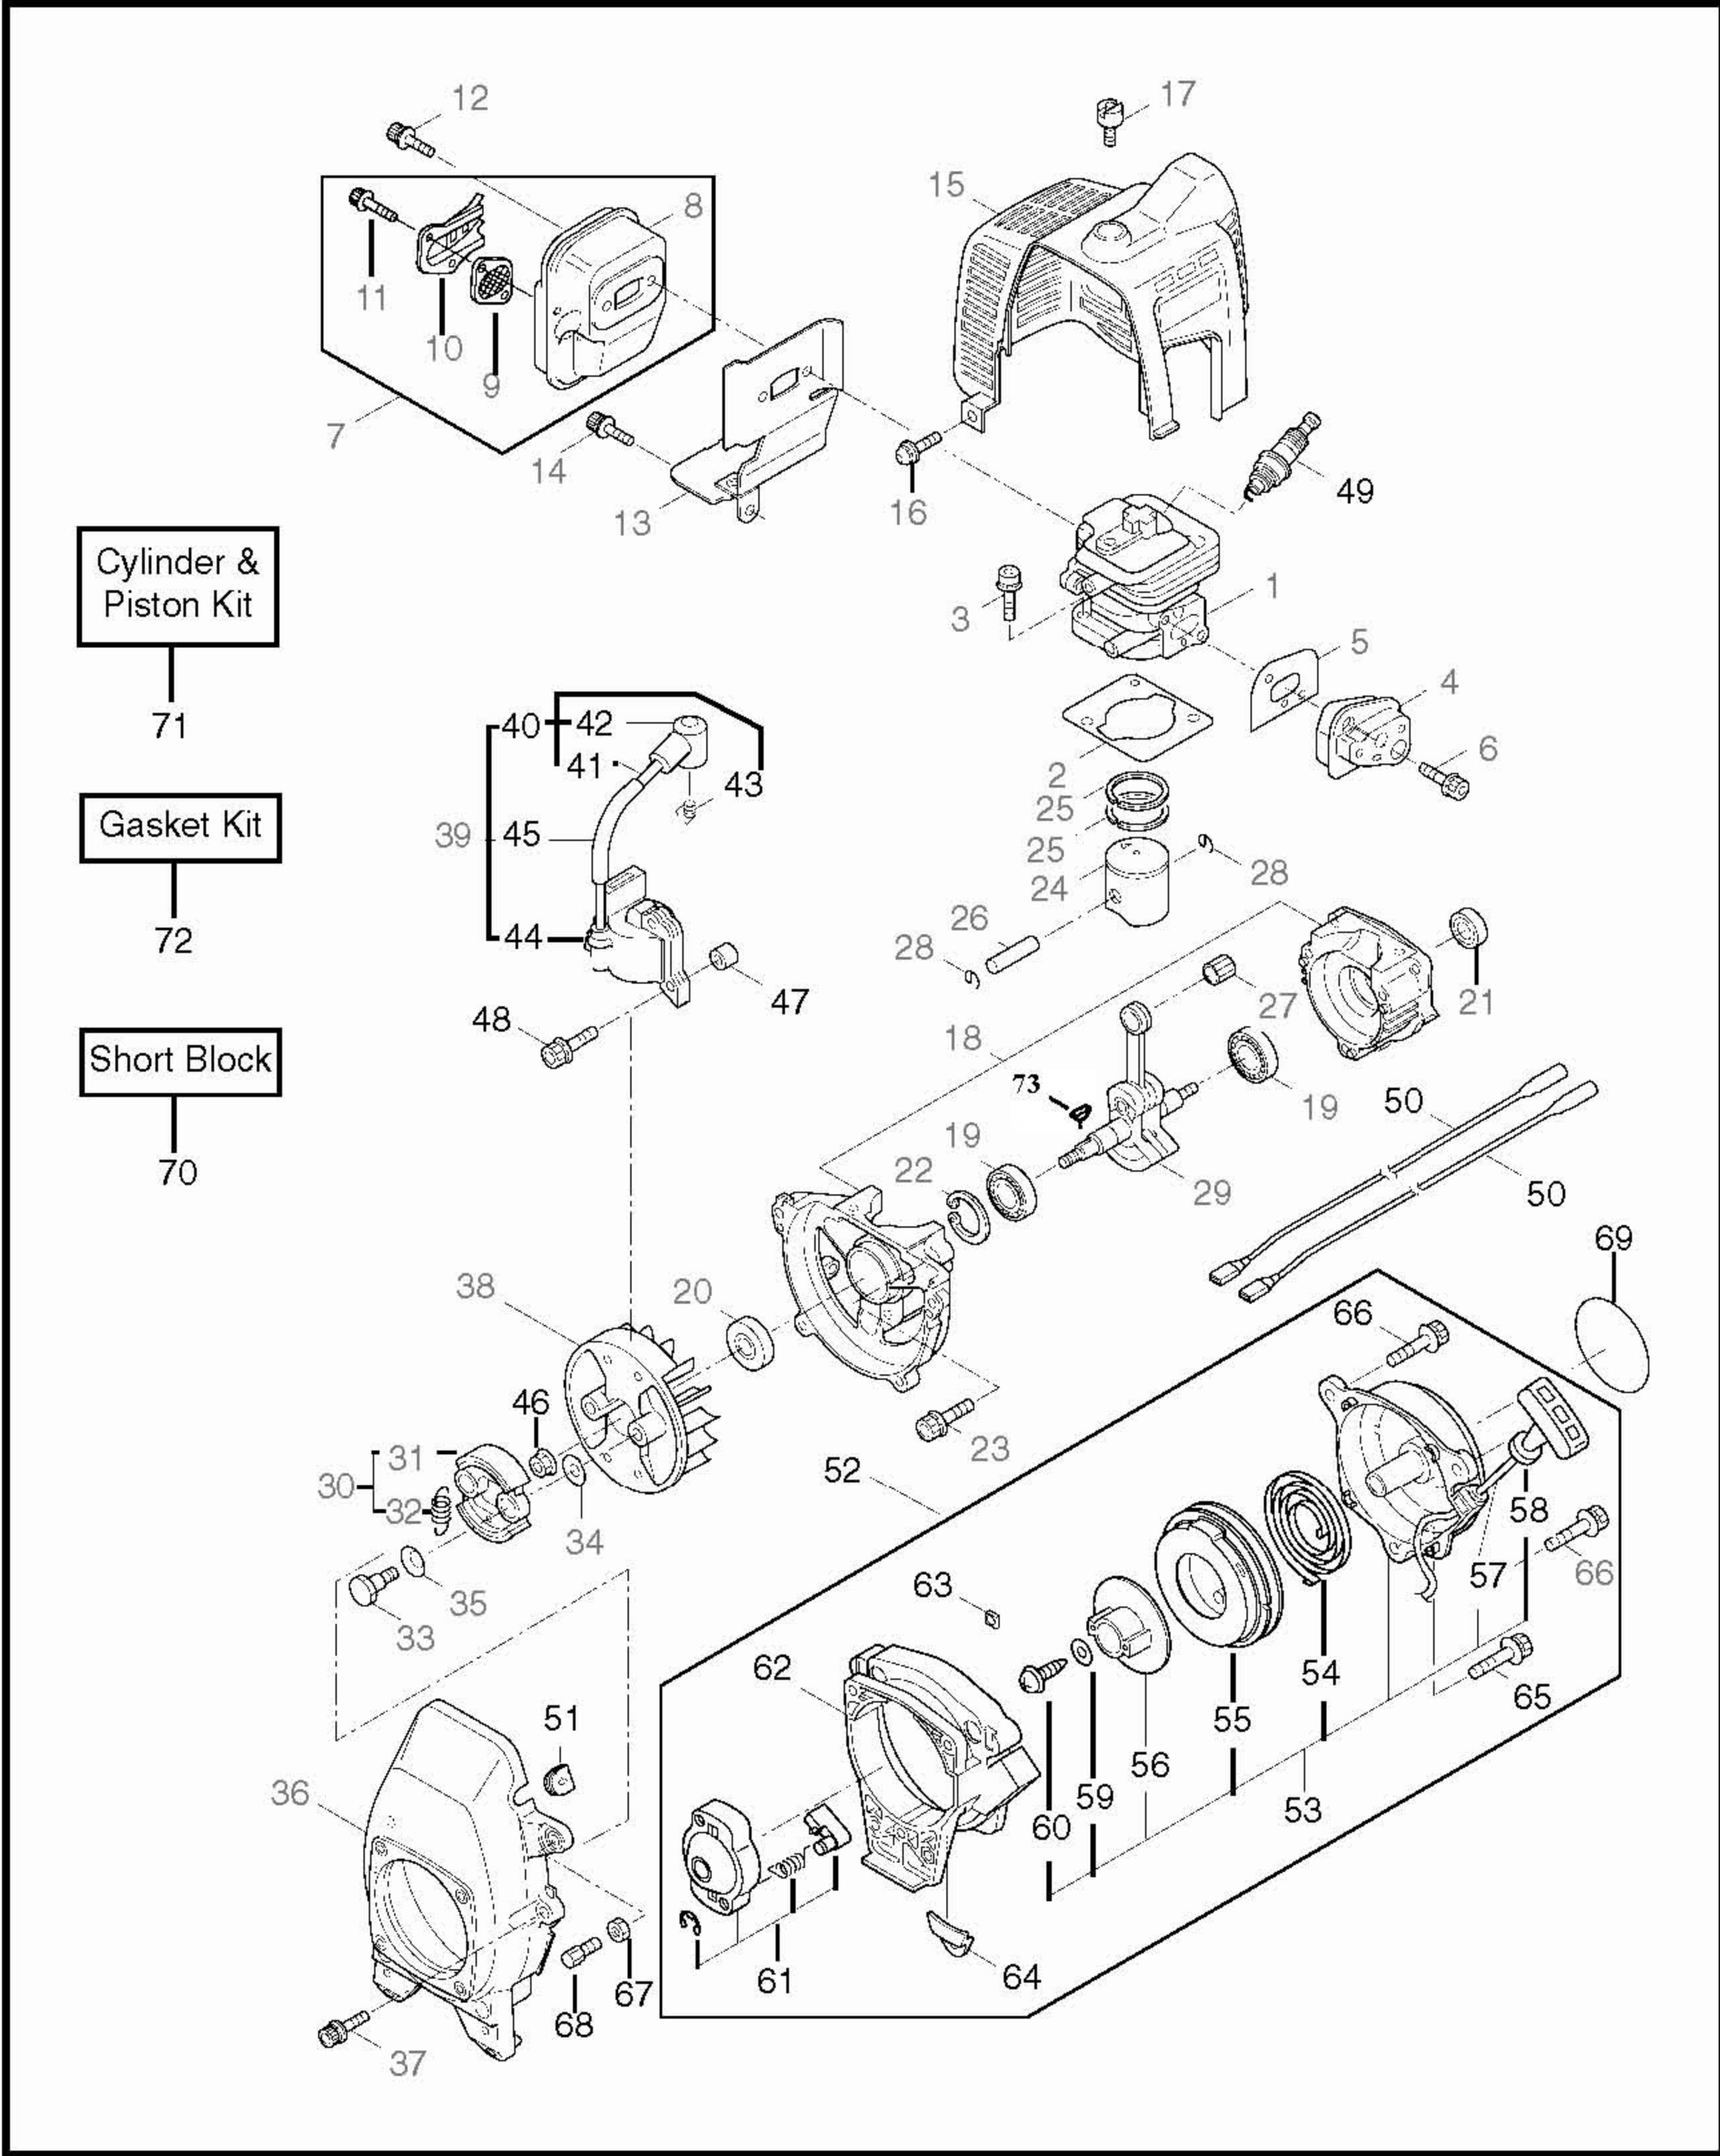

ENGINE

REF #	PART #	DESCRIPTION	Q'TY.	NOTES
40	267403	Spark Plug Wire Ass'y	1	Incl. 41-43
41	267404	Spark Plug Wire	1	
42	261074	Plug Boot	1	
43	261075	Connector	1	
44	261072	Cap	1	
45	269418	Insulator	1	
46	261417	Nut,Rotor	1	M8
47	268380	Spacer	2	
48	261256	Cap Screw	2	M4x25
49	261200	Spark Plug	1	NGK BPM6Y
50	267093	Lead	2	
51	261202	Grommet	1	
52	269276	Recoil Starter Ass'y	1	Incl. 53-66
53	280283	Recoil Ass'y	1	Incl. 54-60
54	269495	Recoil Spring	1	
55	280113	Spring Case Ass'y	1	
56	280110	Pulley	1	
57	269499	Rope	1	
58	269500	Starter Grip	1	
59	269501	Washer	1	
60	269502	Tapping Screw	1	
61	269492	Starter Pulley Ass'y	1	
62	269331	Adapter	1	
63	280008	Nut	2	M4
64	269208	Nut	1	
65	265726	Cap Screw	4	M4x16
66	269273	Cap Screw	2	M4x20
67	261878	Nut	1	
68	265409	Adapter	1	
69	280799	Label	1	BE230
70	850842	Short Block	1	
71	644532	Cylinder & Piston	1	Incl. 24-28
72	644533	Gasket Kit	1	Incl. 2,5 & 261864
73	261076	Woodruff Key	1