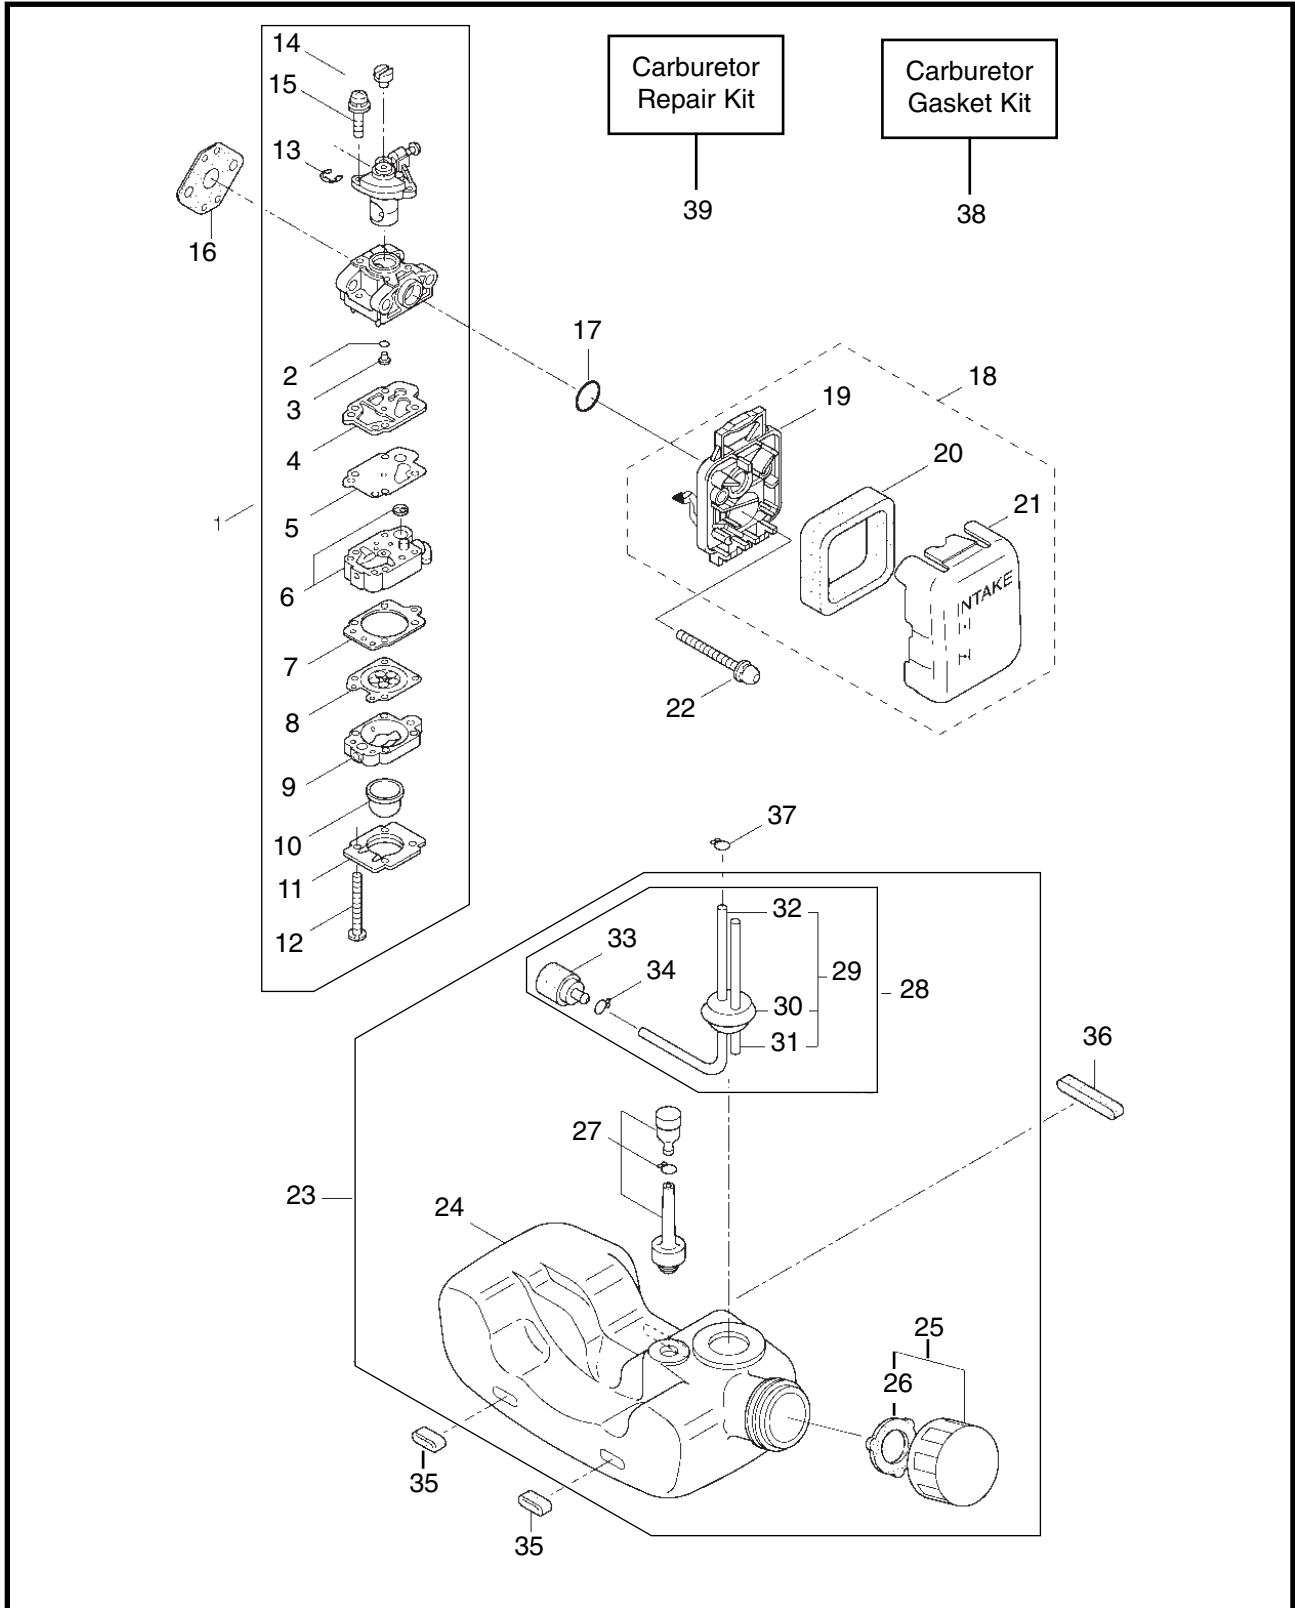

CARBURETOR AND FUEL TANK

REF #	PART #	DESCRIPTION	Q'TY.	NOTES
1	267100	Carburetor Ass'y	1	Incl.2-15
2	261871	O-Ring	1	
3	267358	Main Jet	1	
4	262995	Gasket	1	
5	262994	Fuel Pump Diaphragm	1	
6	263739	Pump Body	1	
7	262993	Gasket	1	
8	261873	Metering Diaphragm	1	
9	262991	Purge Body	1	
10	261874	Primer Bulb	1	
11	262992	Cover Plate	1	
12	262996	Screw	4	
13	261876	E-Ring	1	
14	261658	Swivel	1	
15	264682	Screw	2	
16	261864	Gasket	1	
17	264691	O-Ring	1	
18	266420	Cleaner Ass'y	1	Incl.19-21
19	266433	Housing	1	
20	264695	Filter	1	
21	264709	Cover	1	
22	264016	Cap Screw	2	M5x60
23	268205	Fuel Tank Ass'y	1	Incl.24-34
24	267103	Fuel Tank	1	
25	264784	Fuel Tank Cap Ass'y	1	Incl.26
26	261105	Gasket	1	
27	261696	Breather Ass'y	1	
28	267309	Fuel Pipe Pick-up Ass'y	1	Incl.29-34
29	266955	Fuel Pipe Ass'y	1	Incl.30-32
30	261112	Grommet	1	
31	265469	Fuel Pipe	1	140L
32	263038	Return Pipe	1	3x6x85L
33	264653	Filter Ass'y	1	
34	261117	Clip	1	
35	264318	Pad	2	
36	263824	Pad	1	
37	261117	Clip	1	
38	840298	Carburetor Gasket/Diaphragm kit	1	
39	840295	Carburetor Repair kit	1