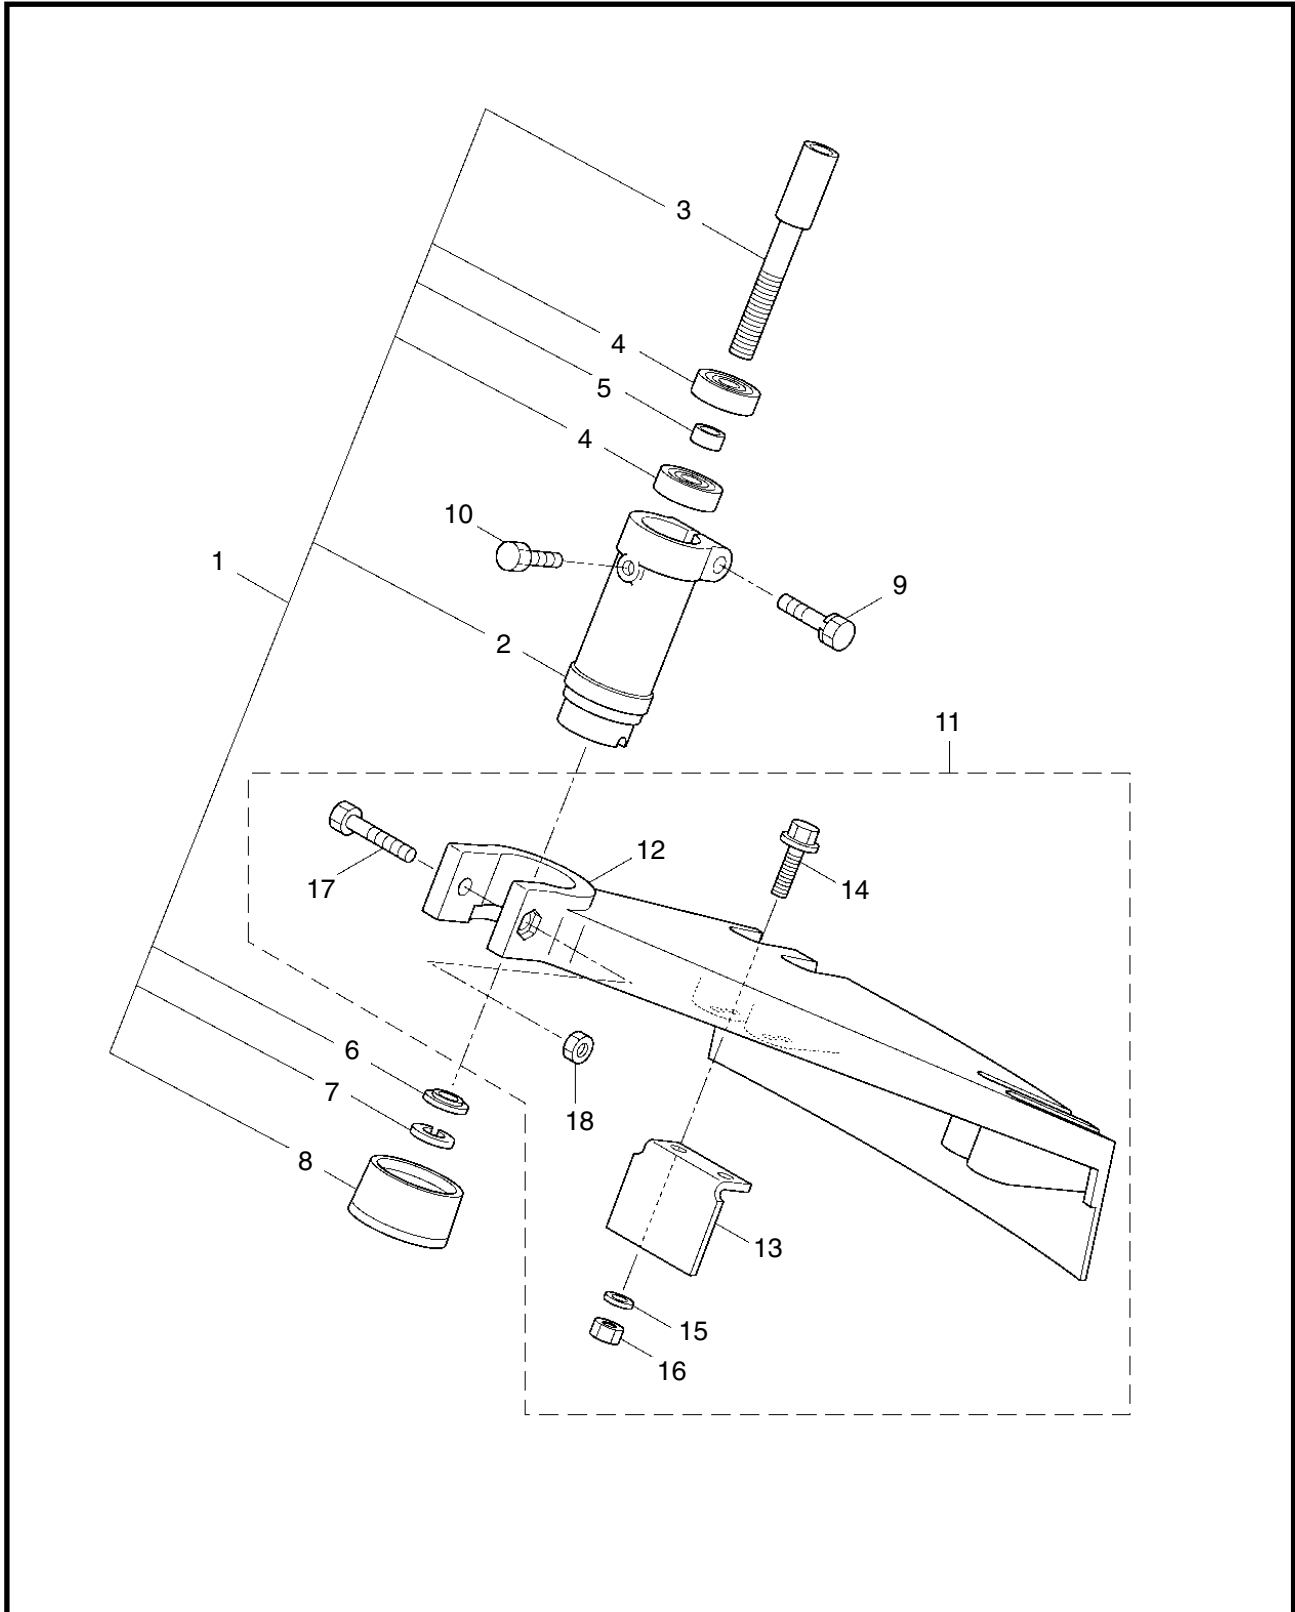

BEARING HEAD

REF #	PART #	DESCRIPTION	Q'TY.	NOTES
1	215986	Bearing Head Ass'y	1	Incl.2-8
2	215987	Bearing Case	1	
3	215988	Attaching Shaft	1	
4	215989	Bearing	2	#608DD
5	215990	Spacer	1	
6	215991	Washer	1	
7	015845	Spring Washer	1	M8
8	215992	Attaching Shaft Adapter	1	
9	092550	Bolt	1	M5x25-7T
10	089736	Bolt	1	M5x10
11	220246	Guard Ass'y	1	Incl.12-18
12	215999	Guard	1	
13	216000	String Cutter	1	
14	096043	Bolt	2	M5x16
15	012501	Spring Washer	2	M5
16	081027	Nut	2	M5
17	089559	Bolt	1	M6x40
18	081030	Nut	1	M6