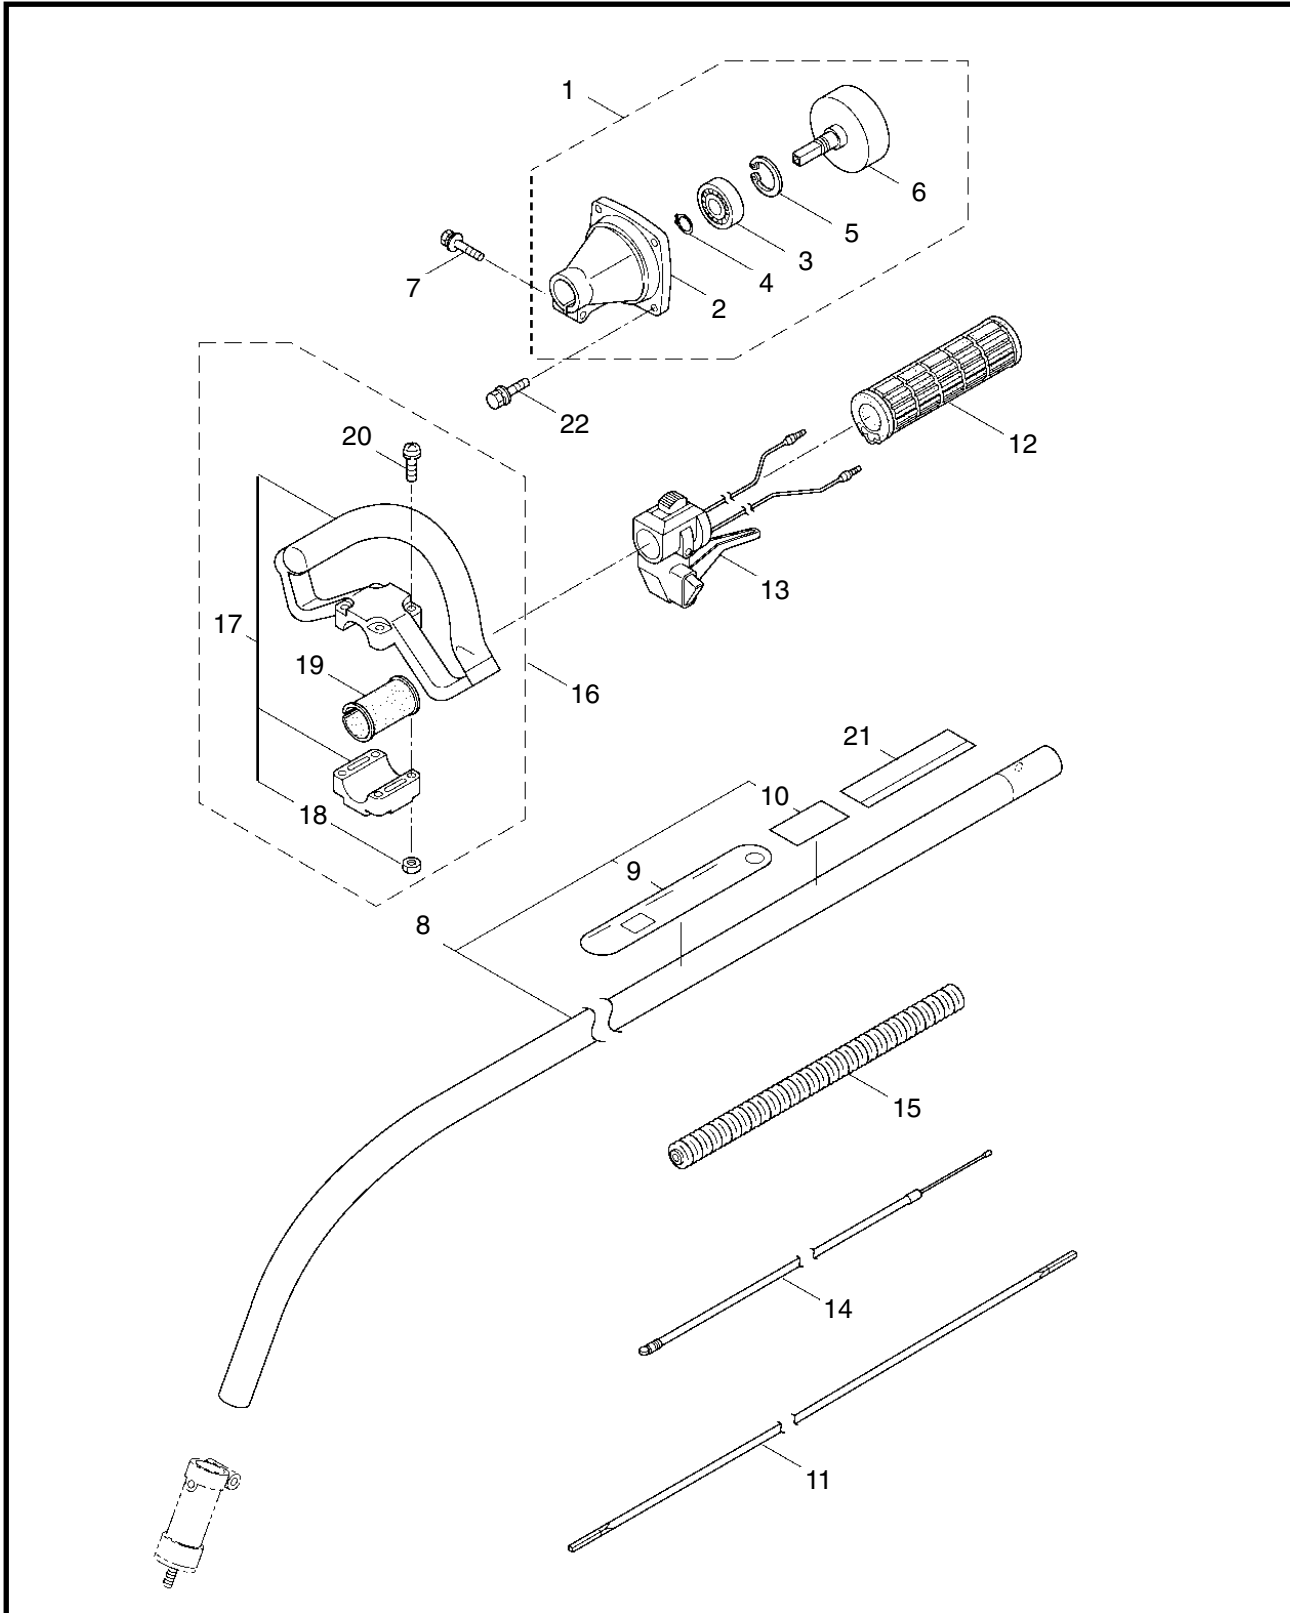

Maruyama. *E x t r a o r d i n a r y .*

2 ILLUSTRATED PARTS LIST
BST23

MAIN BODY

REF #	PART #	DESCRIPTION	Q'TY.	NOTES
1	221473	Clutch Case Ass'y	1	Incl. 2-4
2	221474	Clutch Case	1	
3	016405	Bearing	1	#6200ZZ
4	013825	Snap Ring	1	#30
5	096042	Bolt	1	M5x30
6	054677	Clutch Drum	1	
7	817002	Bolt	4	M5x20
8	226399	Driveshaft Ass'y	1	
9	222922	Driveshaft Tube Ass'y	1	Incl. 10,11
10	221501	Label	1	Warning
11	221502	Label	1	Caution
12	226402	Label	1	BST23
13	215532	Shaft Grip	1	
14	222953	Throttle Trigger	1	
15	214083	Outer Guide	1	
16	223051	Throttle Cable	1	300L
17	223052	Plastic Tube	1	#10x125L
18	054691	Hanging Bracket Ass'y	1	Incl. 19
19	089738	Bolt	1	M5x15
20	214224	Loop Handle Ass'y	1	Incl. 21-24
21	214982	Loop Handle	1	
22	213171	Packing	1	
23	222142	Screw	4	M5x28
24	081027	Nut	4	M5
25	222955	Hanging Strap Ass'y	1	

4 ILLUSTRATED PARTS LIST
BST23

GEAR CASE

REF #	PART #	DESCRIPTION	Q'TY.	NOTES
1	226401	Gearcase Ass'y	1	Incl.2,3
2	225897	Bolt	1	M6x8
3	092561	Bolt	1	M5x25
4	089737	Bolt	1	M5x12
5	225891	Boss Adapter	1	
6	225961	Safety Cover	1	
7	222900	String Cutter	1	
8	092548	Bolt	2	M5x15
9	081027	Nut	2	M5
10	225962	Bracket	1	
11	225963	Threaded Bracket	1	
12	096042	Bolt	2	M5x30

6 ILLUSTRATED PARTS LIST
BST23C

MAIN BODY

REF #	PART #	DESCRIPTION	Q'TY.	NOTES
1	218868	Clutch Case Ass'y	1	Incl. 2-6
2	218869	Clutch Case	1	
3	012649	Bearing	1	#6201ZZ
4	140273	Snap Ring	1	#12
5	016732	Snap Ring	1	#32
6	218492	Clutch Drum	1	
7	092550	Bolt	1	M5x25-7T
8	220079	Driveshaft Tube Ass'y	1	Incl.9,10
9	221501	Label	1	Warning
10	223926	Label	1	Lubricate
11	215985	Driveshaft	1	
12	215995	Shaft Grip	1	
13	222952	Throttle Trigger	1	
14	223051	Throttle Cable	1	300L
15	223052	Plastic Tube	1	#10x125L
16	222937	Loop Handle Ass'y	1	Incl.17-20
17	222938	Loop Handle	1	Incl.18
18	081028	Nut	4	M5
19	216004	Packing	1	
20	222142	Screw	4	M5x28
21	226409	Label	1	BST23C
22	817002	Bolt	4	M5x20