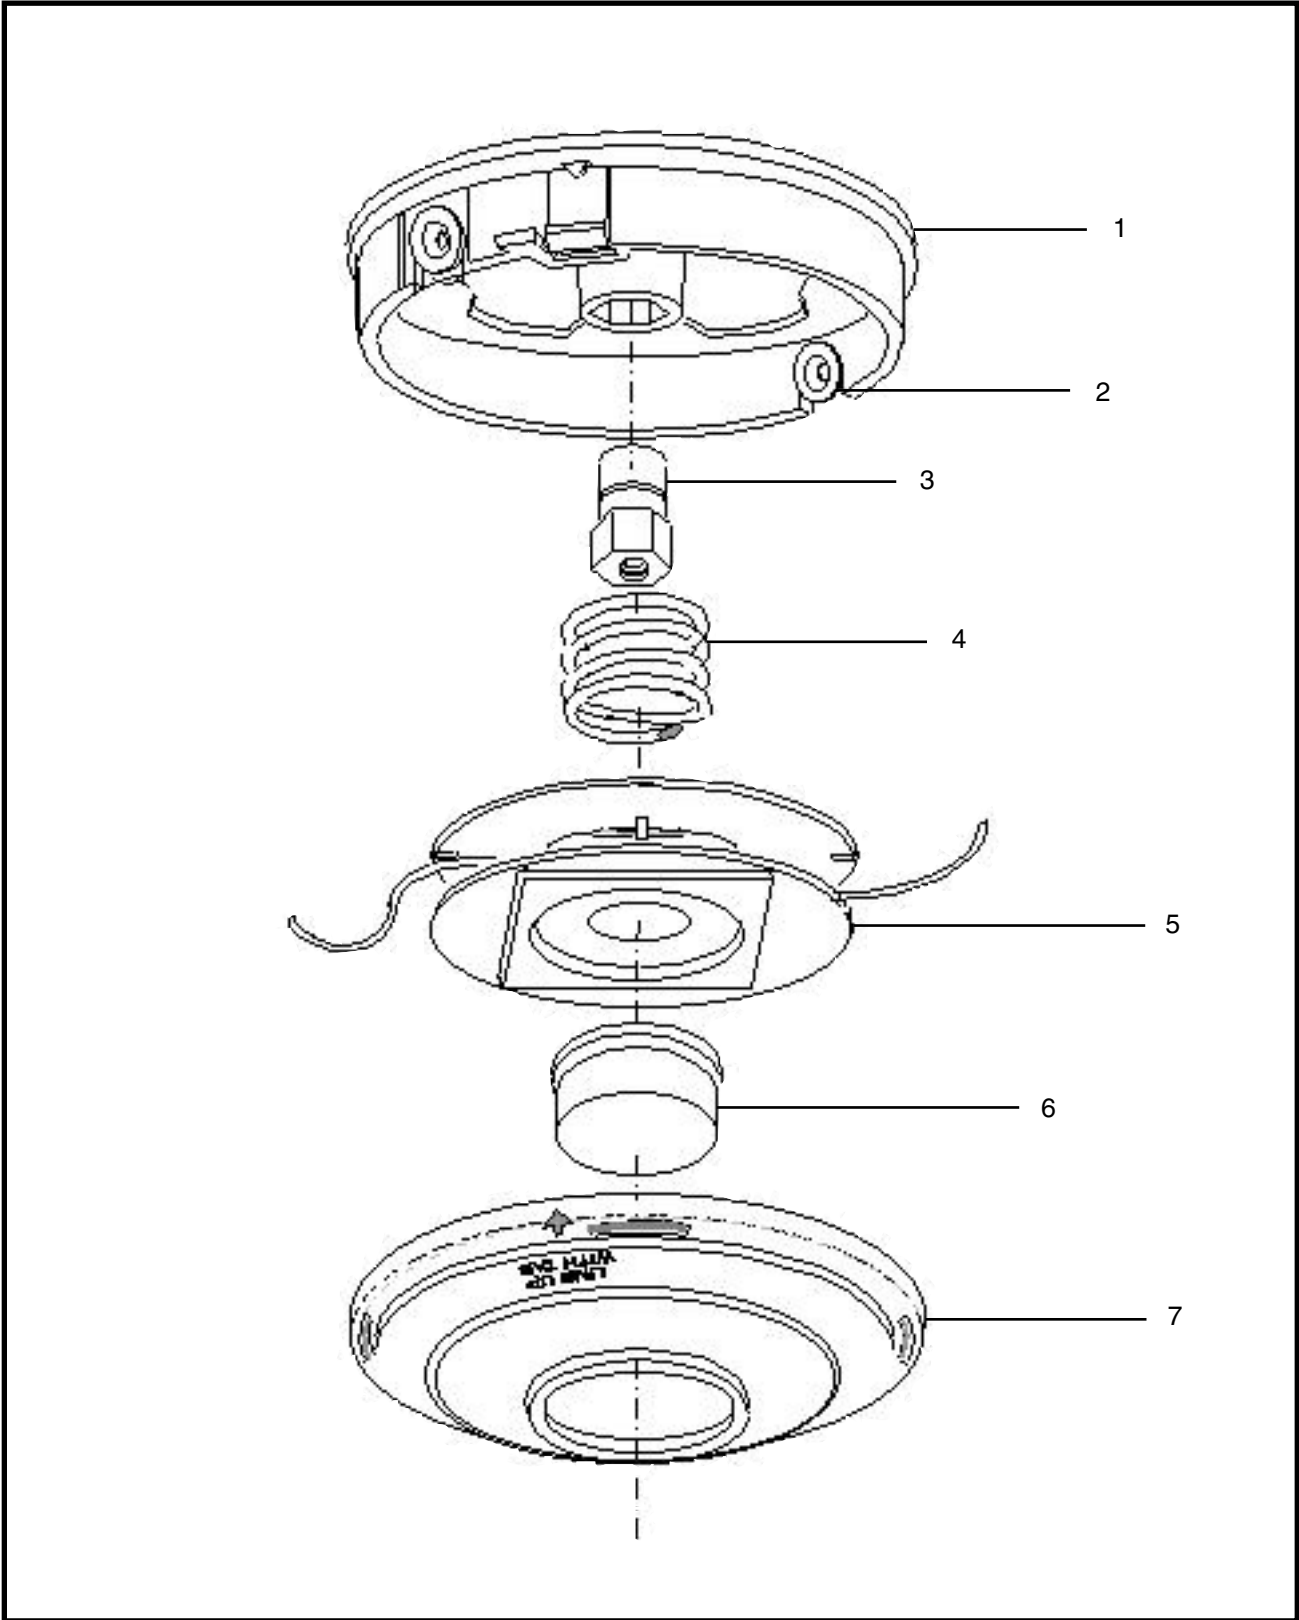

CUTTING HEAD 226407

REF #	PART #	DESCRIPTION	Q'TY.	NOTES
1	840520	Housing	1	
2	840404	Eyelets	1	
3	840952	Bolt	1	
4	840424	Spring	1	
5	840522	Spool	1	
6	840422	Button	1	
7	840523	Cover	1