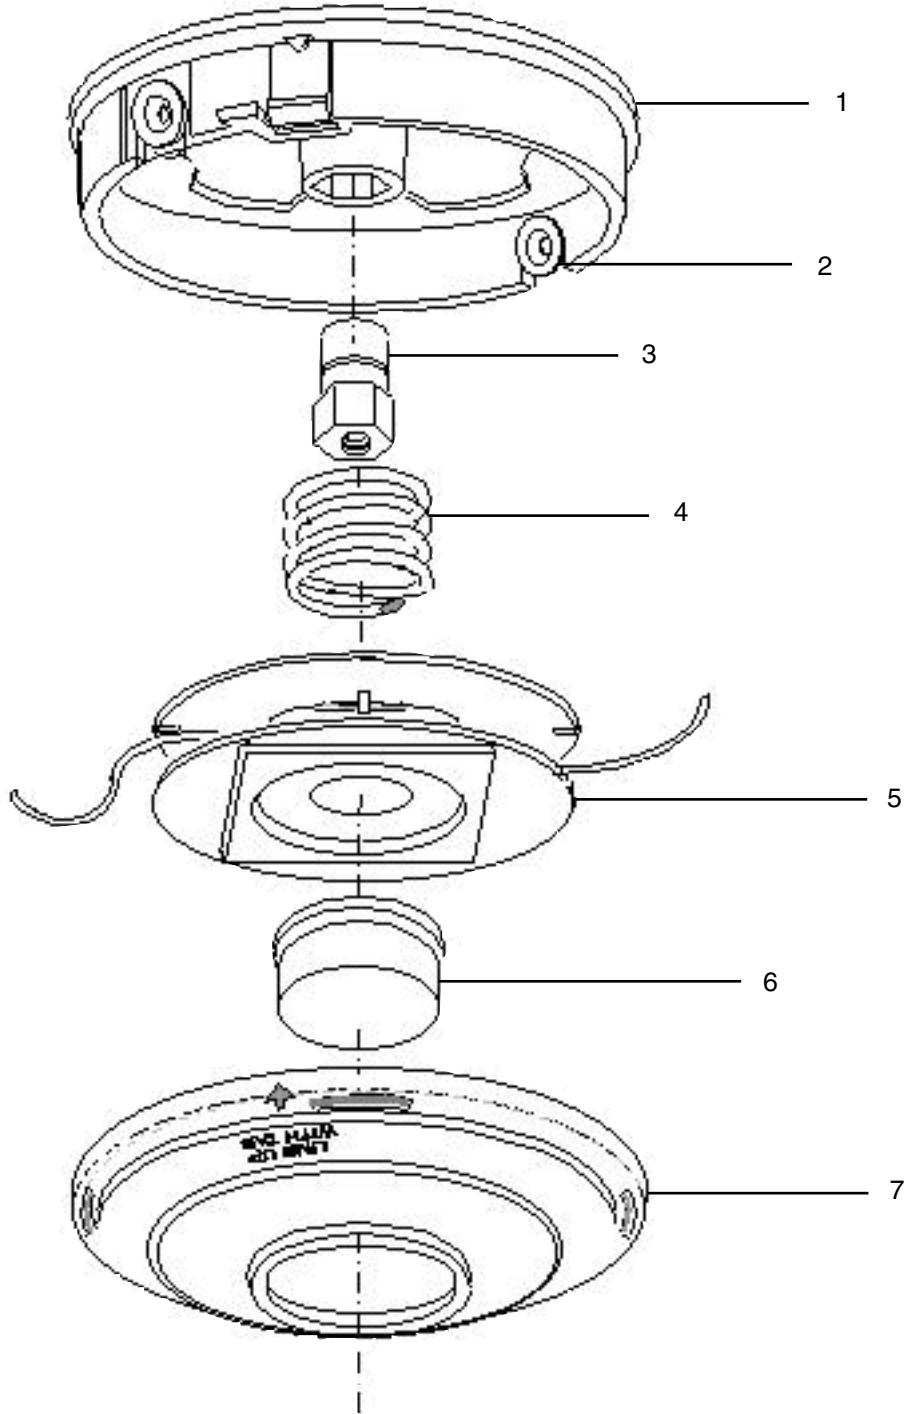

6 ILLUSTRATED PARTS LIST
BST23C

MAIN BODY

REF #	PART #	DESCRIPTION	Q'TY.	NOTES
1	218868	Clutch Case Ass'y	1	Incl. 2-6
2	218869	Clutch Case	1	
3	012649	Bearing	1	#6201ZZ
4	140273	Snap Ring	1	#12
5	016732	Snap Ring	1	#32
6	218492	Clutch Drum	1	
7	092550	Bolt	1	M5x25-7T
8	220079	Driveshaft Tube Ass'y	1	Incl.9,10
9	221501	Label	1	Warning
10	223926	Label	1	Lubricate
11	215985	Driveshaft	1	
12	215995	Shaft Grip	1	
13	222952	Throttle Trigger	1	
14	223051	Throttle Cable	1	300L
15	223052	Plastic Tube	1	#10x125L
16	222937	Loop Handle Ass'y	1	Incl.17-20
17	222938	Loop Handle	1	Incl.18
18	081028	Nut	4	M5
19	216004	Packing	1	
20	222142	Screw	4	M5x28
21	226409	Label	1	BST23C
22	817002	Bolt	4	M5x20

BEARING HEAD

REF #	PART #	DESCRIPTION	Q'TY.	NOTES
1	215986	Bearing Head Ass'y	1	Incl.2-8
2	215987	Bearing Case	1	
3	215988	Attaching Shaft	1	
4	215989	Bearing	2	#608DD
5	215990	Spacer	1	
6	215991	Washer	1	
7	015845	Spring Washer	1	M8
8	215992	Attaching Shaft Adapter	1	
9	092550	Bolt	1	M5x25-7T
10	089736	Bolt	1	M5x10
11	220246	Guard Ass'y	1	Incl.12-18
12	215999	Guard	1	
13	216000	String Cutter	1	
14	096043	Bolt	2	M5x16
15	012501	Spring Washer	2	M5
16	081027	Nut	2	M5
17	089559	Bolt	1	M6x40
18	081030	Nut	1	M6

ACCESSORIES

REF #	PART #	DESCRIPTION	Q'TY.	NOTES
1	226407	Semi-Auto Head (L) 4"	1	BST23
1	840411	Semi-Auto Head (R) 4"	1	BST23C
2	210418	Box Spanner	1	13x19x(+)
3	022865	Double-ended Wrench	1	8x10
4	210181	Lever Handle	1	3.5x170L
5	226405	Instruction Manual	1	BST23
6	222945	Warranty Card	1	

CUTTING HEAD 226407

REF #	PART #	DESCRIPTION	Q'TY.	NOTES
1	840520	Housing	1	
2	840404	Eyelets	1	
3	840952	Bolt	1	
4	840424	Spring	1	
5	840522	Spool	1	
6	840422	Button	1	
7	840523	Cover	1	

CUTTING HEAD 840411