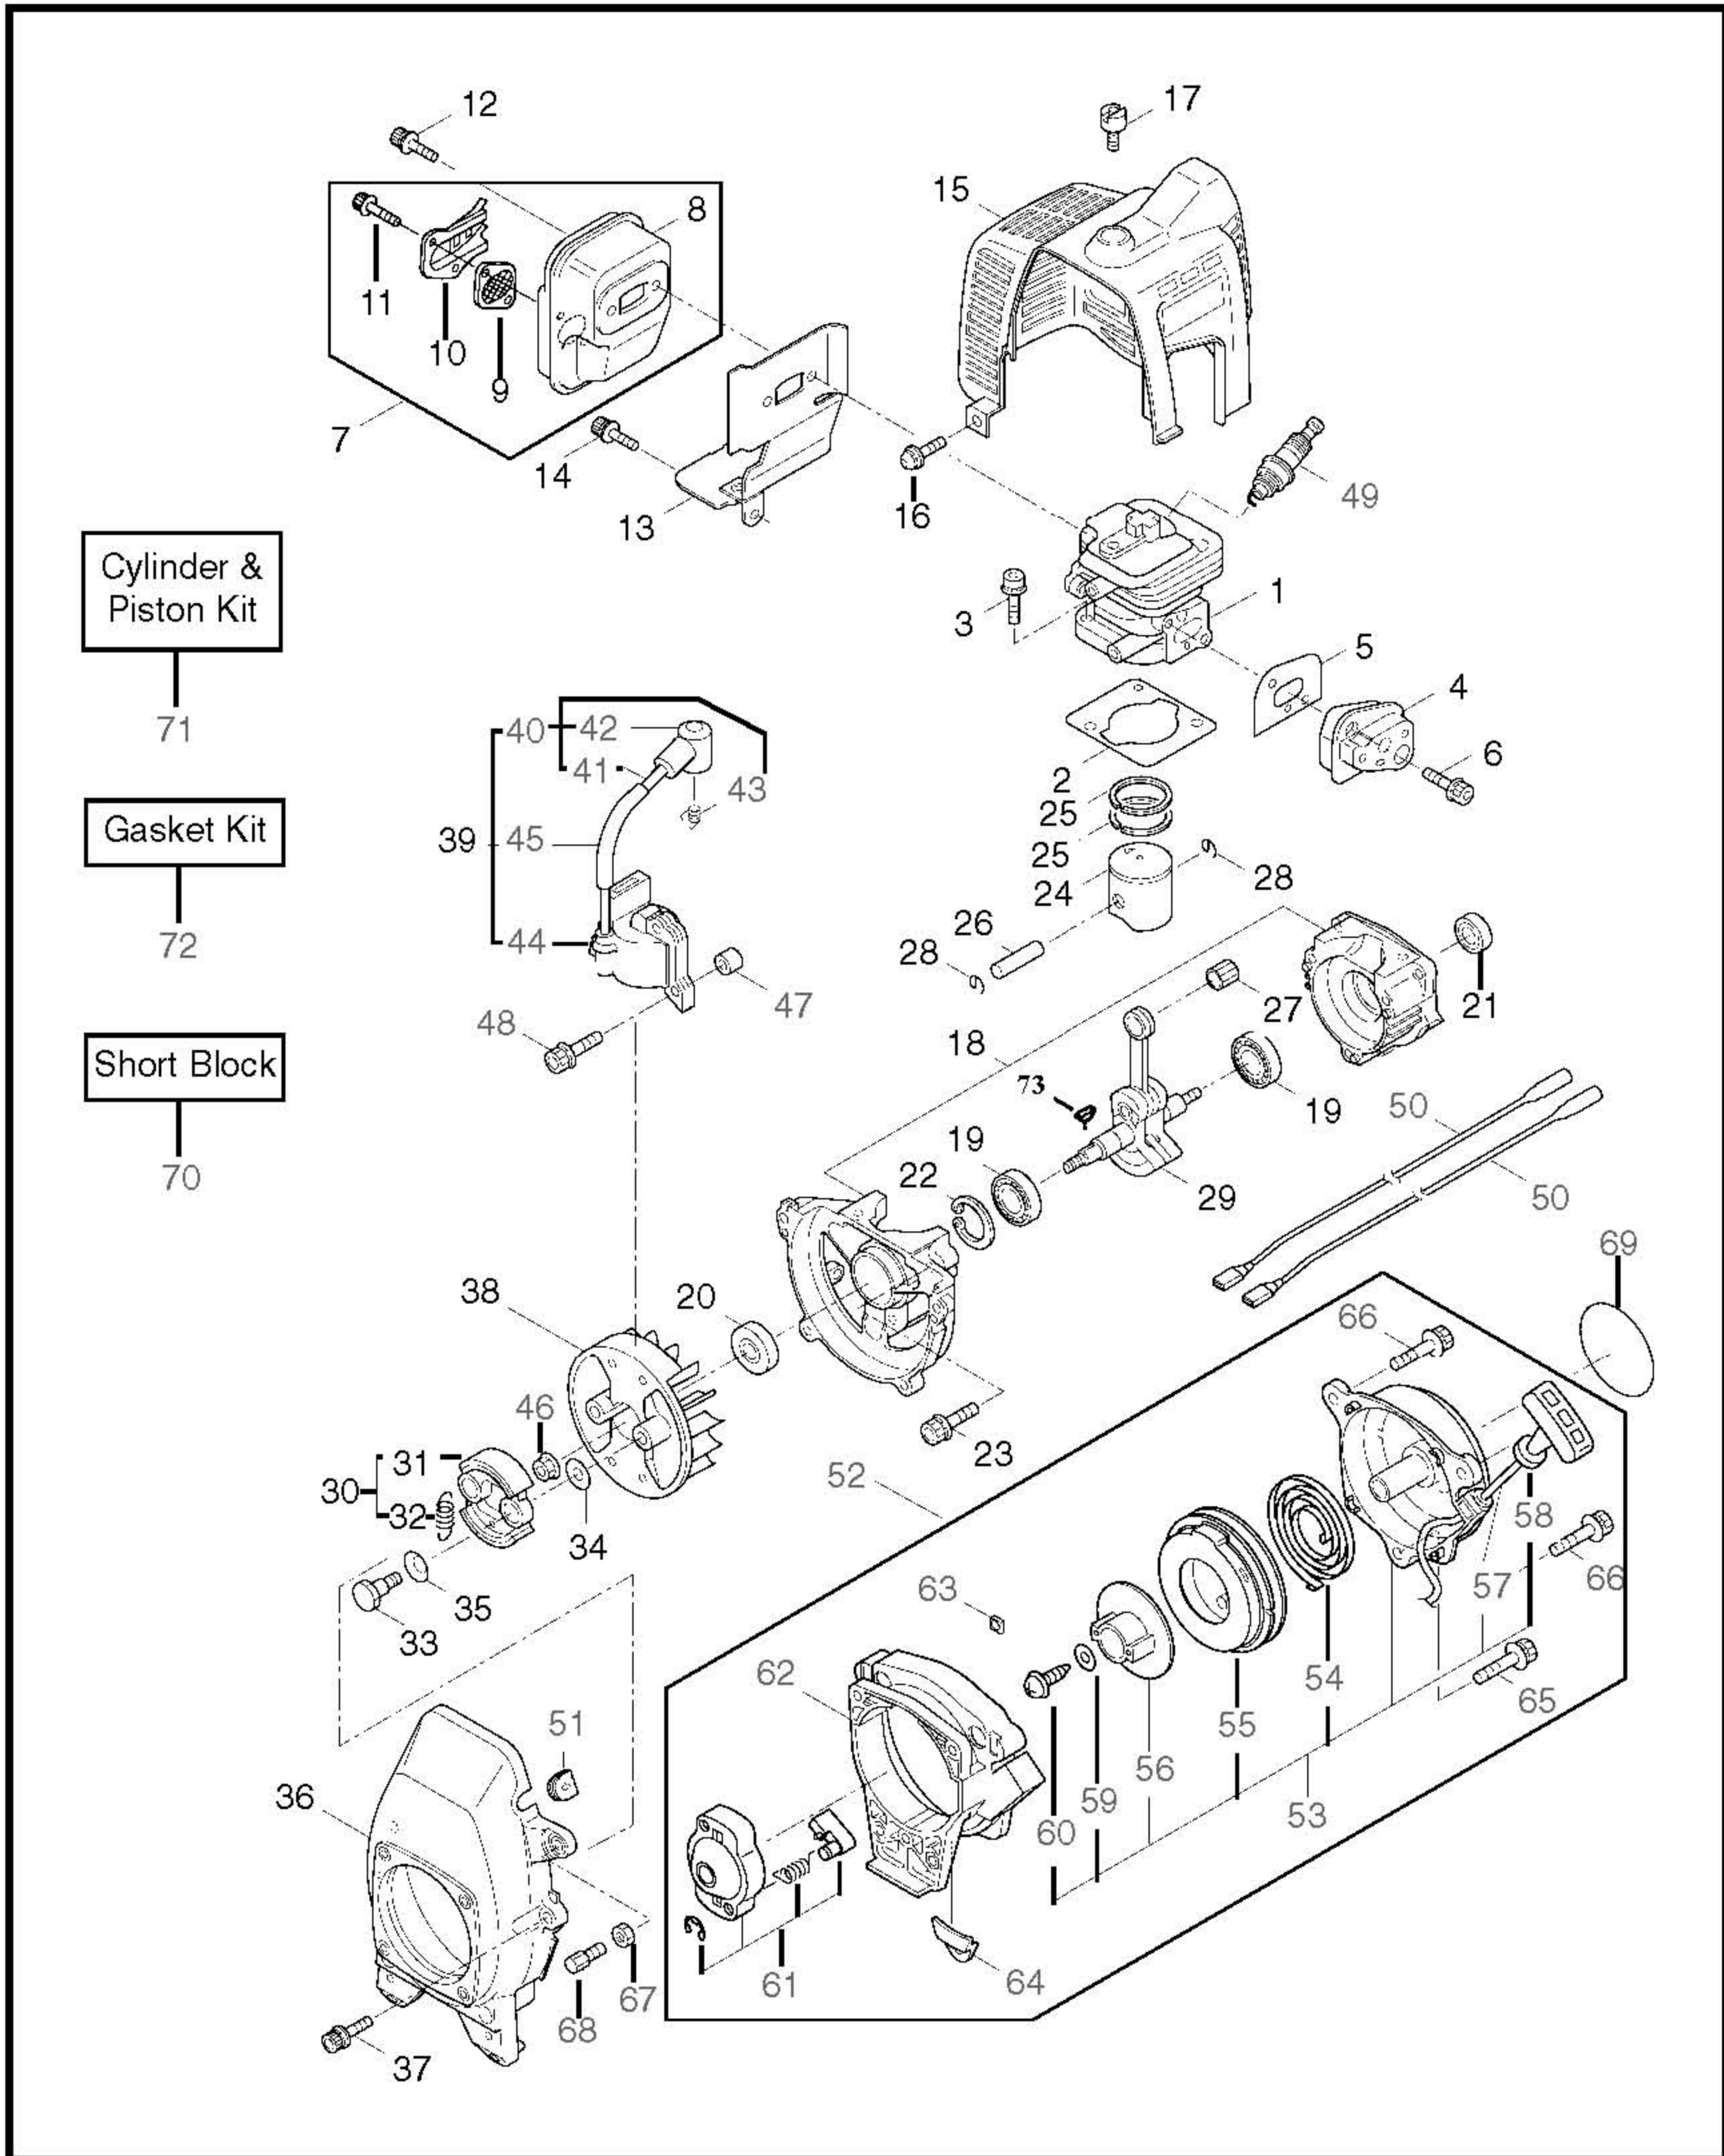

ENGINE

Ref #	Part #	Description	Q'ty.	Notes
1	266249	Cylinder	1	New gasket required
2	267178	Gasket	1	
3	267290	Cap Screw	2	M5x20
4	265802	Insulator	1	New gasket required
5	267049	Gasket	1	
6	265924	Cap Screw	2	M5x25
7	267051	Muffler Ass'y	1	Incl.8-11
8	267052	Muffler Comp.	1	
9	267056	Spark Arrester	1	
10	267053	Tail	1	
11	265107	Cap Screw	2	M4x10
12	266264	Cap Screw	2	M5x50
13	267189	Gasket Comp.	1	
14	261607	Cap Screw	1	M5x16
15	267060	Top Cover Ass'y	1	
16	267177	Screw	1	M5x16
17	265742	Knob	1	
18	267063	Crankcase	1	
19	261491	Bearing	2	#6001C3
20	262198	Oil Seal	1	ISCD12287
21	261386	Oil Seal	1	ISCD12227
22	055185	Snap Ring	1	#28
23	261612	Cap Screw	3	M5x30
24	266467	Piston	1	
25	264891	Piston Ring	2	(2)required
26	261036	Piston Pin	1	
27	263957	Needle Bearing	1	KTV81112EG01 B2
28	261576	Clip,Piston	2	
29	267193	Crankshaft/Conn.Rod Ass'y	1	
30	268439	Clutch Ass'y	1	Incl. 31,32
31	264026	Clutch Shoe	2	(2)Required
32	264028	Clutch Spring	1	
33	264505	Bolt	2	
34	261189	Washer	2	6x16.5xt1.2
35	261777	Wave Washer	2	
36	267080	Fan Cover	1	
37	261250	Cap Screw	4	M5x20
38	269806	Rotor/Fan	1	
39	267173	Ignition Coil Ass'y	1	Incl. 40-45