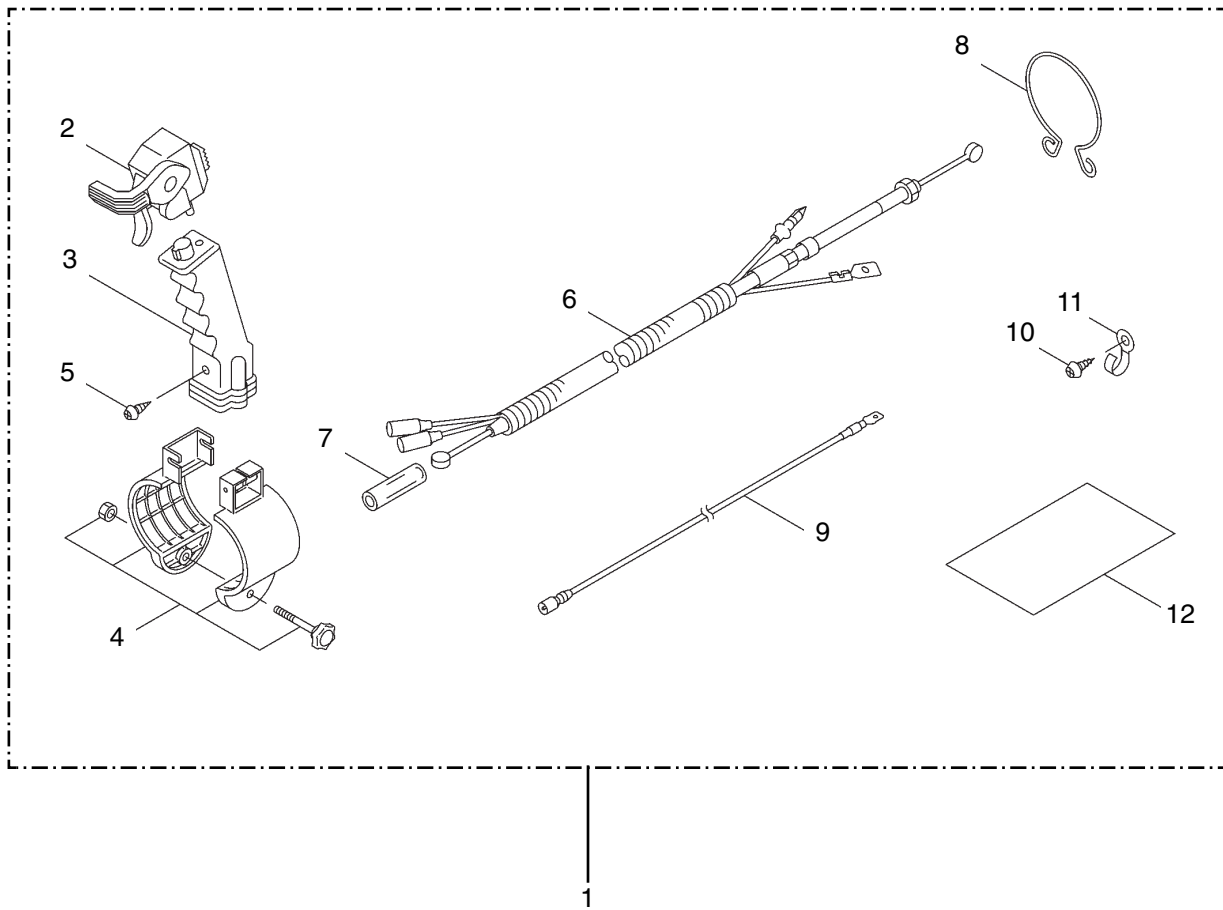

OPTIONAL ACCESSORY (125150)

REF #	PART #	DESCRIPTION	Q'TY.	NOTES
1	125150	Pistol Grip Throttle Kit (Lg)	1	Incl.2-12
2	122046	Throttle	1	
3	118811	Grip	1	
4	122609	Band	1	
5	082759	Tapping Screw	2	M5x20
6	636757	Throttl Cable Ass'y	1	
7	121427	Tube	1	6x8x20L
8	119173	Clamp	1	
9	125151	Lead	1	
10	109051	Clamp	1	
11	082697	Tapping Screw	1	M5x10
12	125154	Assembly Instruction	1