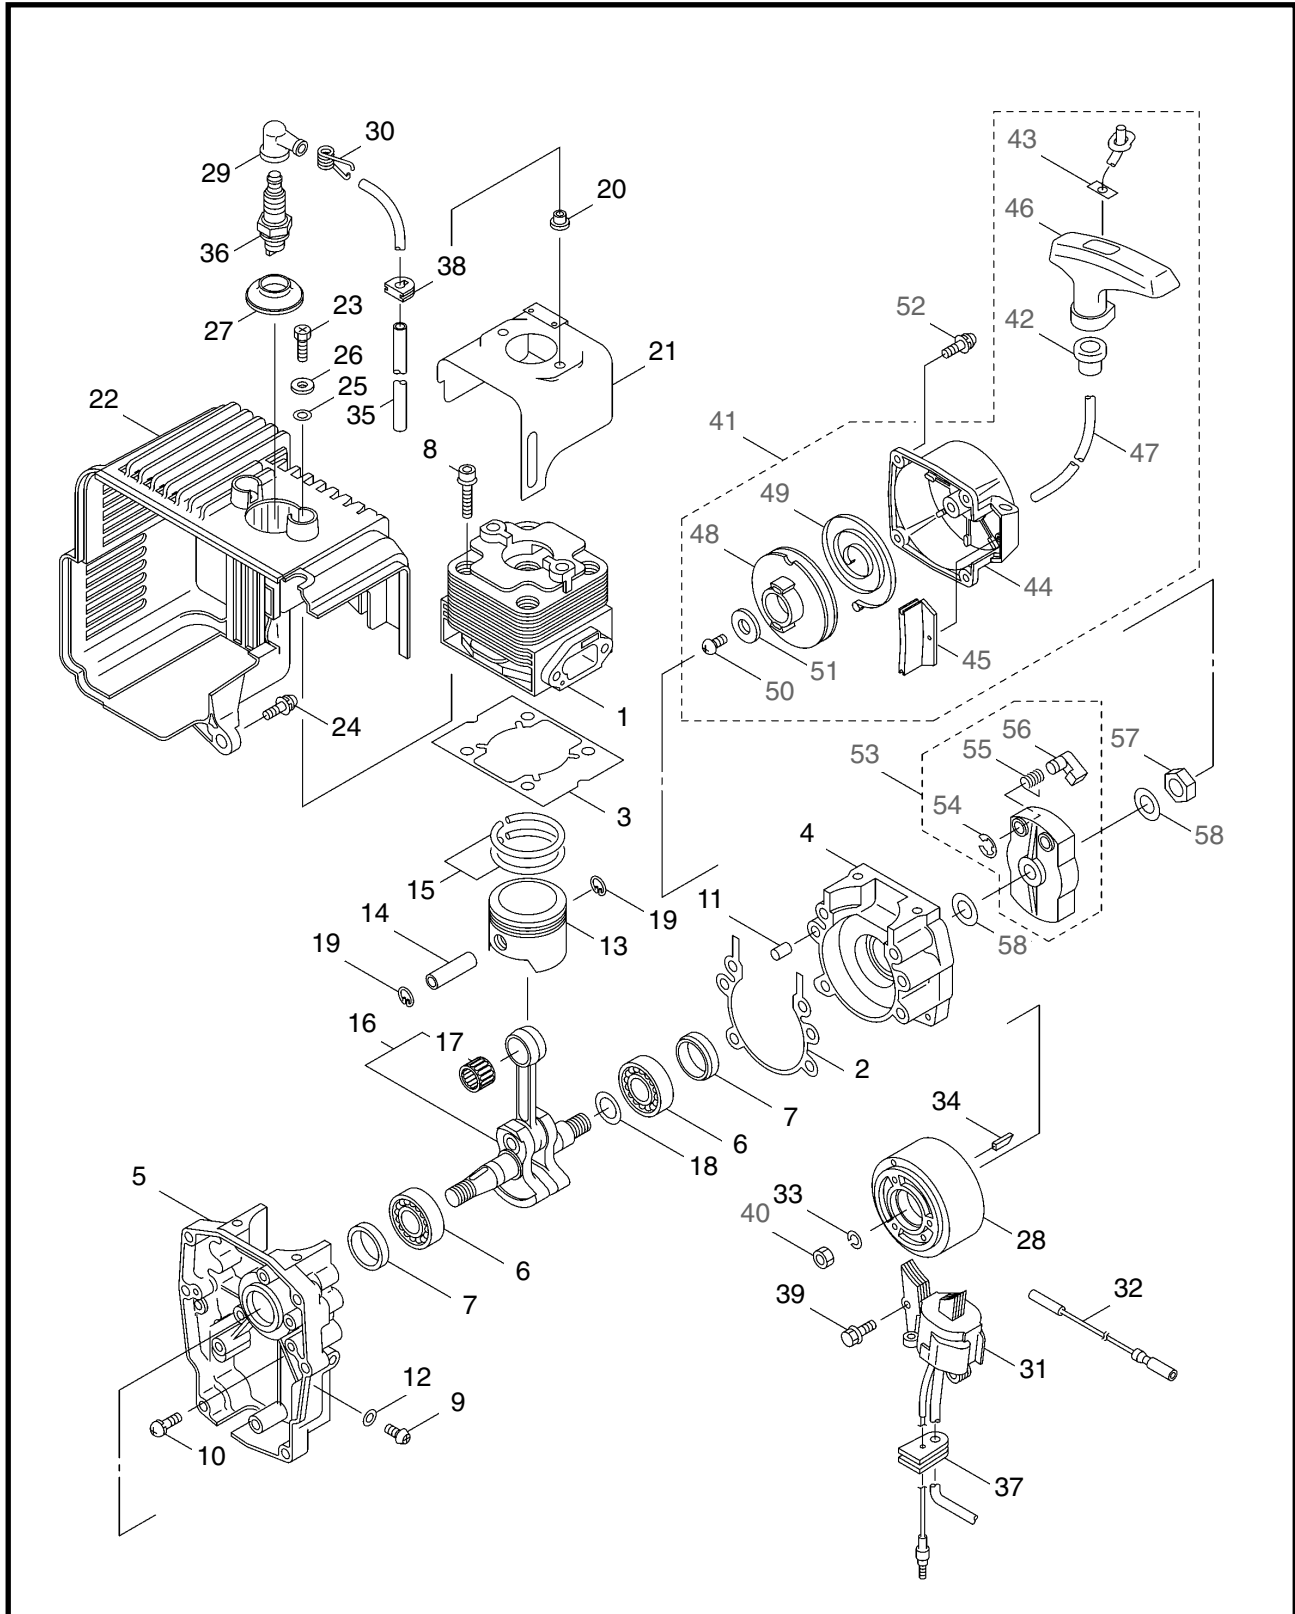

6 ILLUSTRATED PARTS LIST

BL690

ENGINE

Ref #	Part #	Description	Q'ty.	Notes
1	637459	Cylinder	1	
2	998401	Gasket	1	
3	637460	Gasket	1	
4	644845	Crankcase	1	
5	998400	Crankcase	1	
6	620248	Ball Bearing	2	
7	071335	Oil Seal	2	
8	597284	Bolt	4	
9	944619	Screw	1	
10	599880	Screw	4	
11	943349	Dowel Pin	2	
12	943893	Gasket	1	
13	627497	Piston	1	
14	944769	Piston Pin	1	
15	627498	Piston Ring Set	1	
16	634426	Crankshaft Ass'y	1	Incl.17
17	943281	Needle Bearing	1	
18	573120	Shim	AR	t=0.20
18	573121	Shim	AR	t=0.40
18	573122	Shim	AR	t=0.60
18	573119	Shim	AR	t=0.10
19	943307	Snap Ring	2	
20	630053	Insulator	2	
21	634427	Shroud	1	
22	121763	Shroud	1	
23	573307	Bolt	2	
24	580184	Screw	1	
25	621123	Washer	2	
26	645931	Washer	2	
27	998412	Cover	1	
28	620250	Flywheel	1	
29	591532	Spark Plug Cap	1	
30	591533	Terminal	1	
31	597262	Ignition Coil Ass'y	1	
32	597263	Lead Wire	1	
33	943924	Washer	1	
34	998409	Key	1	
35	998411	Tube	1	6x7.4x300L
36	627409	Spark Plug	1	BPMR7A
37	597293	Grommet	1	
38	634348	Grommet	1	
39	943457	Bolt	2