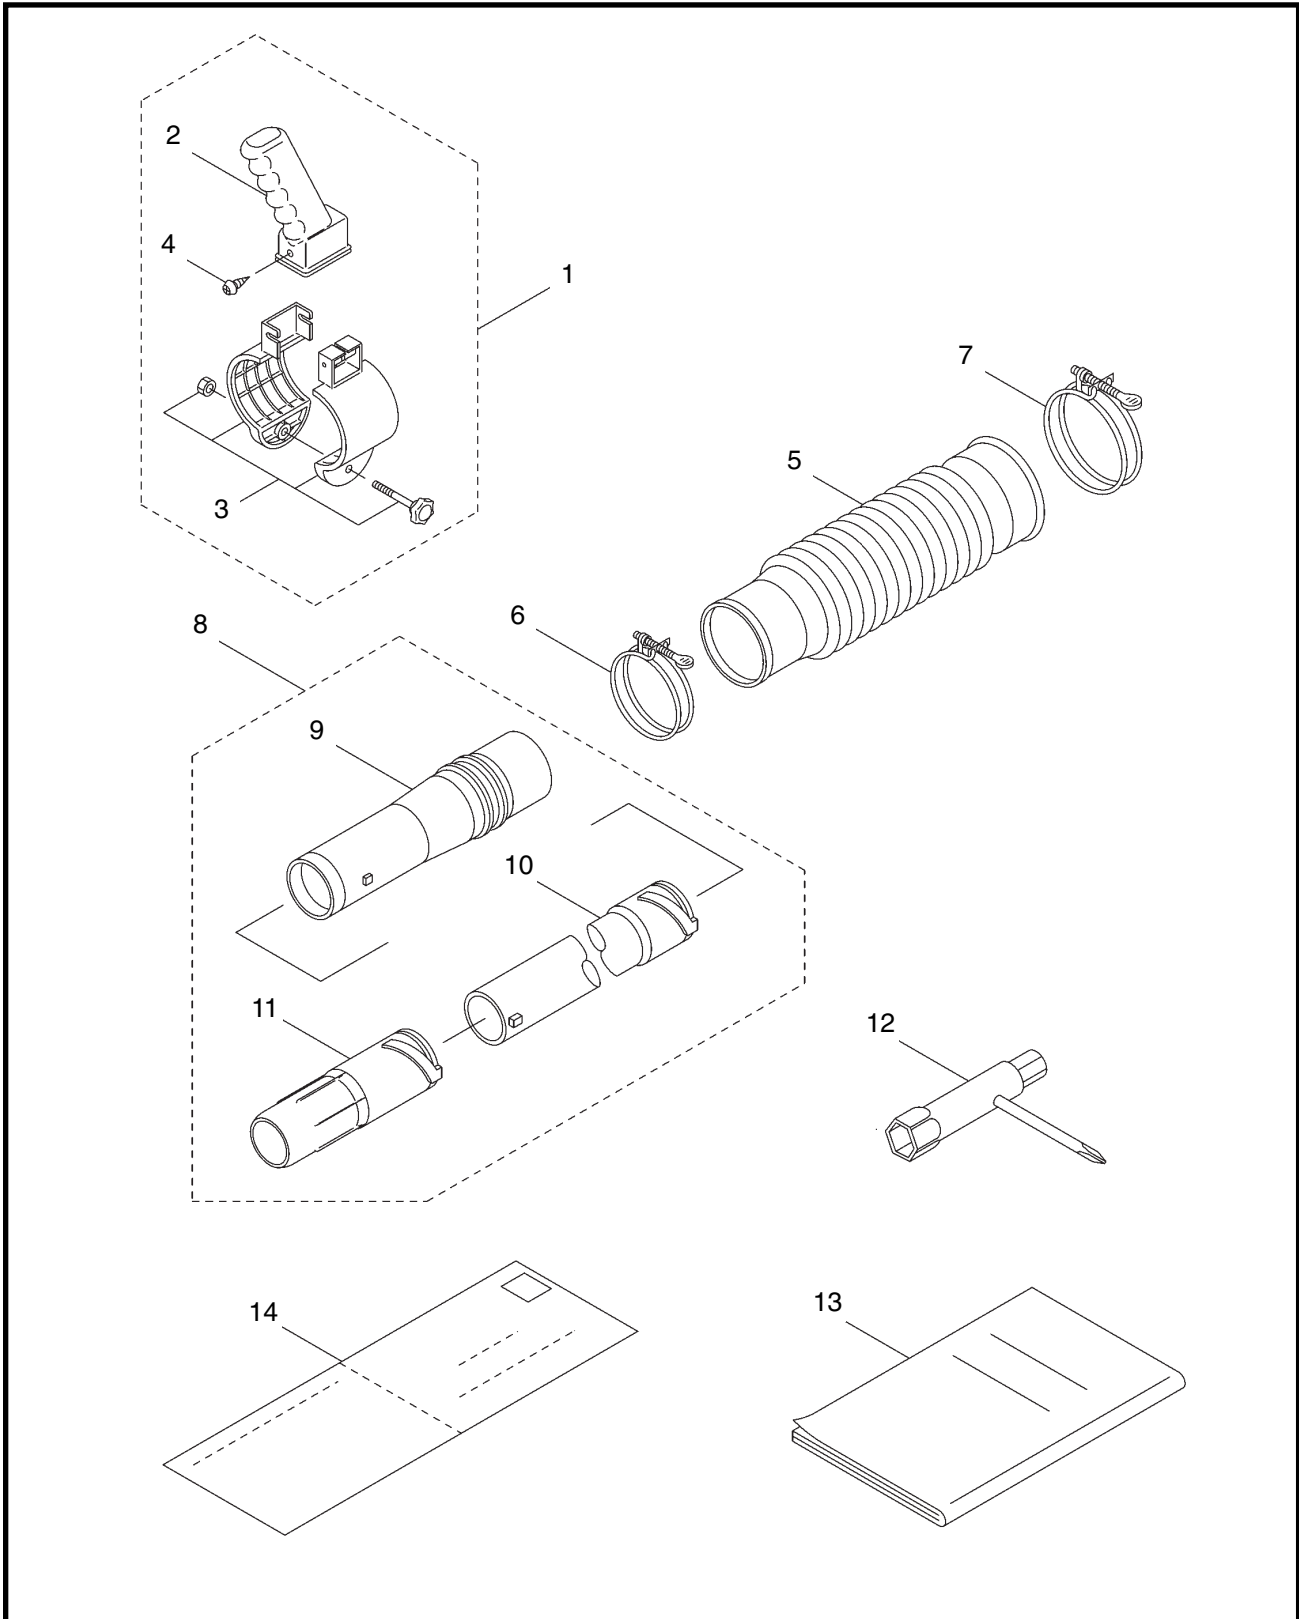

ACCESSORIES

REF #	PART #	DESCRIPTION	Q'TY.	NOTES
1	639505	Grip Ass'y	1	Incl.2-4
2	122629	Grip	1	
3	122609	Band	1	
4	123952	Tapping Screw	2	M5x18
5	107521	Flexible Pipe	1	
6	100752	Wire Clamp	1	#85
7	100865	Wire Clamp	1	#105
8	125145	Pipe Ass'y	1	Incl.9-11
9	122395	Swivel Pipe	1	
10	122400	Straight Pipe	1	370L
11	125146	Cone Pipe	1	
12	210418	Box Spanner	1	13x19x(+)
13	125147	Instruction Manual	1	BL690
14	216007	Warranty Card	1