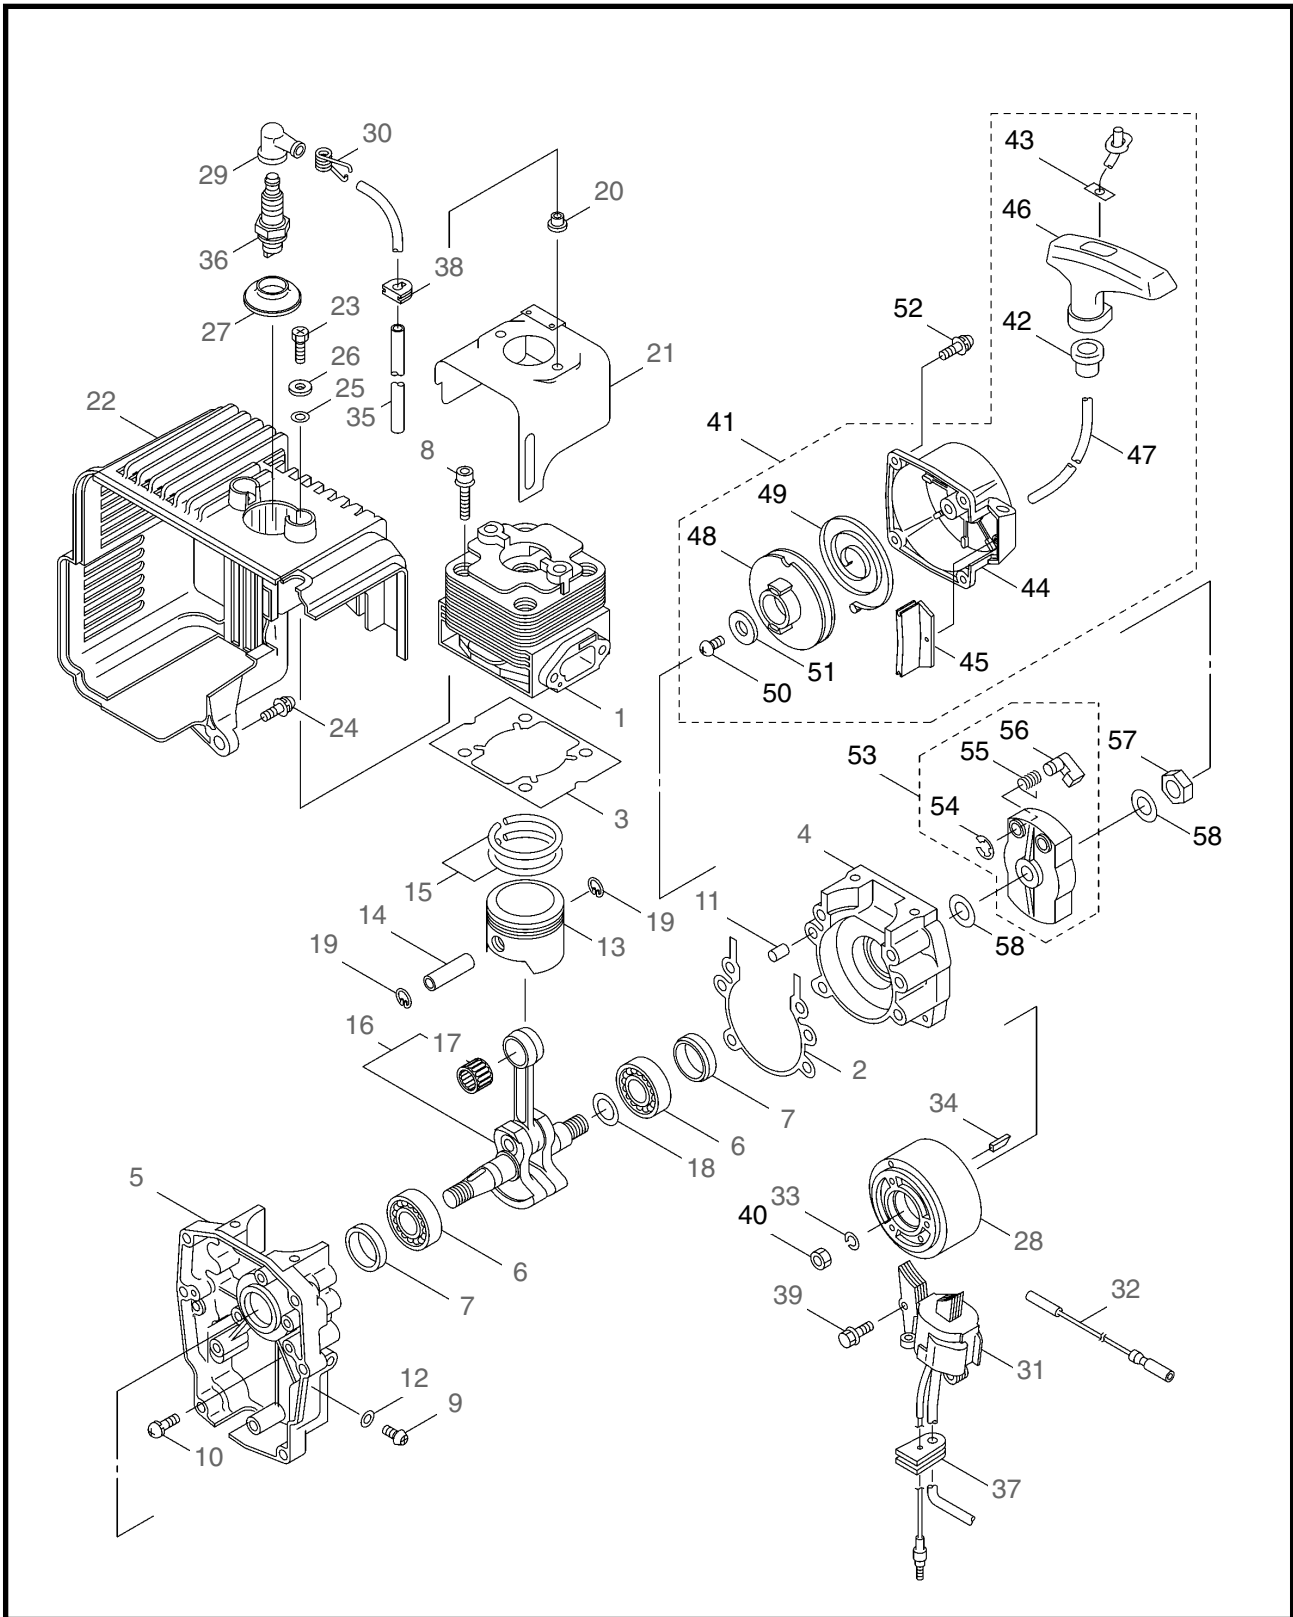

8 ILLUSTRATED PARTS LIST
BL690

ENGINE

REF #	PART #	DESCRIPTION	Q'TY.	NOTES
40	998410	Nut	1	
41	998413	Recoil Starter	1	Incl.42-51
42	998438	Rope Guide	1	
43	944502	Plate	1	
44	998439	Recoil Starter Case	1	
45	998440	Recoil Starter Case	1	
46	998437	Grip	1	
47	998436	Rope	1	3.8x1150L
48	998434	Reel	1	
49	998435	Recoil Spring	1	
50	570720	Screw	1	
51	998433	Washer	1	
52	624845	Screw	4	M4x16
53	641298	Starting Pulley	1	Incl.54-56
54	013525	Snap Ring	1	
55	579573	Return Spring	1	
56	584436	Pawl	1	
57	998417	Nut	1	
58	071344	Washer	2