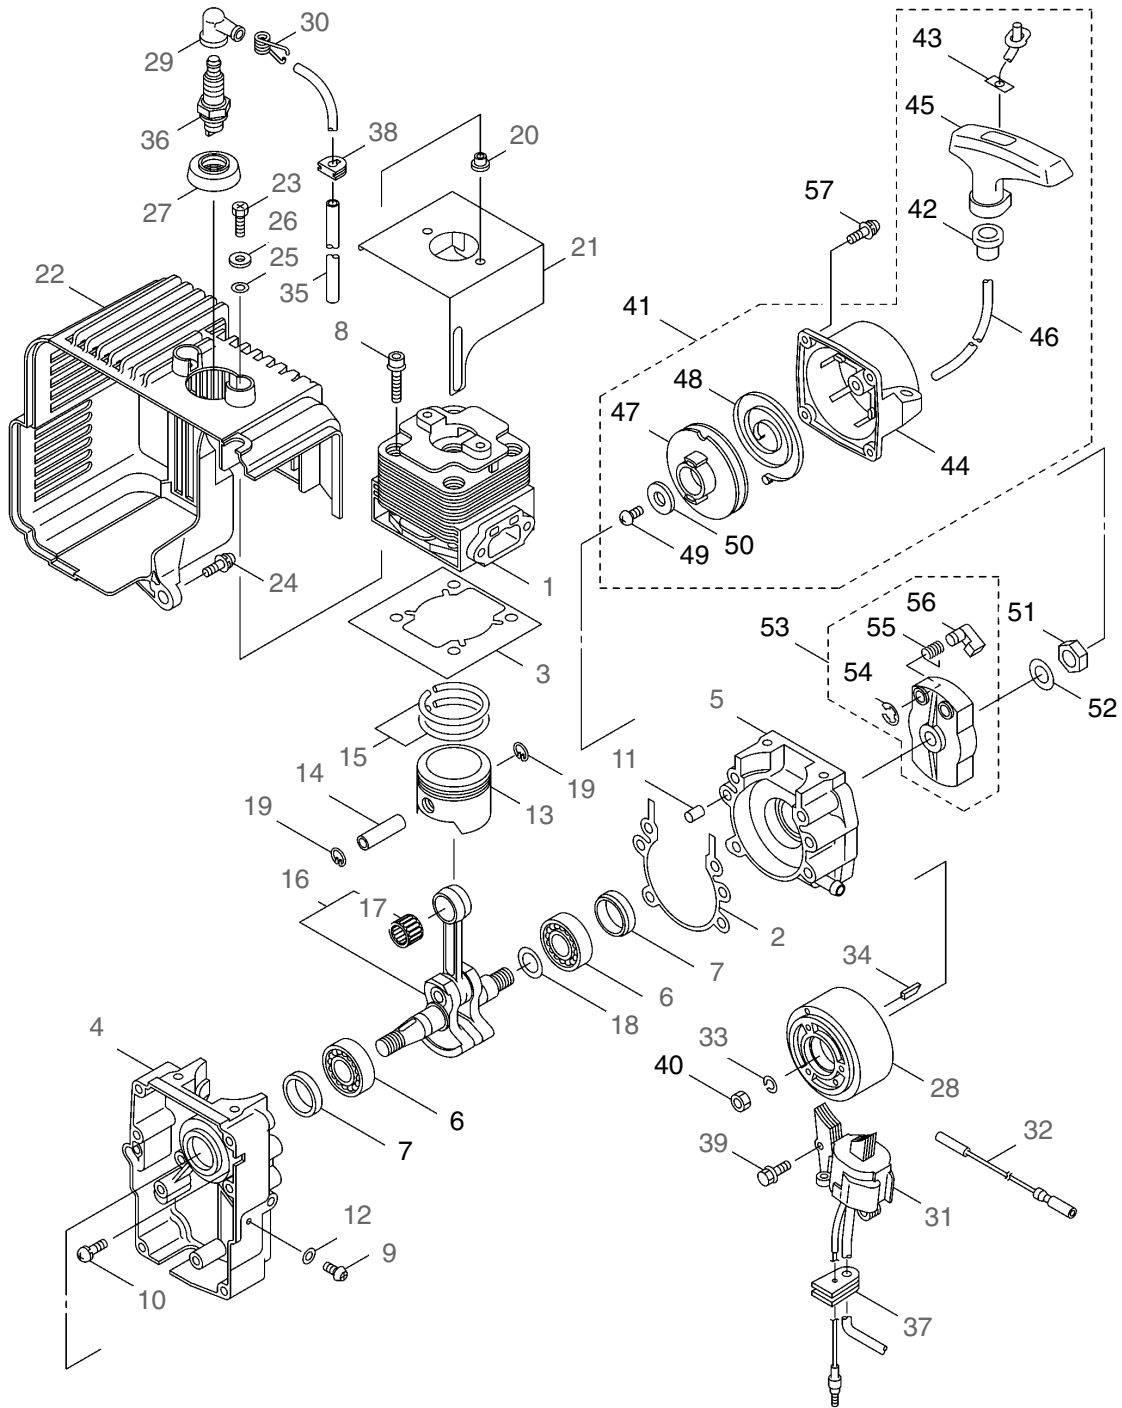

4 ILLUSTRATED PARTS LIST
BL4900HP

MAIN BODY

REF #	PART #	DESCRIPTION	Q'TY.	NOTES
40	123194	Tapping Screw	4	M6x18
41	123516	Label	1	BL4900HP
42	266959	Label	1	Caution
43	121132	Label	1	Caution
44	119613	Label	1	Choke
45	121790	Cover	1	
46	120319	Tapping Screw	8	M5x18
47	121791	Foam	1	
48	121793	Cover	1	
49	082759	Tapping Screw	7	M5x20

6 ILLUSTRATED PARTS LIST
BL4900HP

THROTTLE

Ref #	Part #	Description	Q'ty.	Notes
1	123496	Arm Ass'y	1	Incl.2-9
2	123497	Arm	1	
3	120515	Throttle Cable	1	
4	120501	Switch Ass'y	1	
5	120516	Tube	1	
6	120502	Tapping Screw	2	
7	120504	Throttle Lever	1	
8	123498	Cover	1	
9	120517	Tapping Screw	3	
10	110271	Knob Bolt	1	M8x45
11	107581	Nylon Nut	1	M8
12	065413	Washer	1	8.2x30xt2.3
13	120721	Spring	1	
14	123499	Holder	1	
15	110729	Cap	1	
16	080129	Bolt	1	M8x25
17	065413	Washer	1	8.2x30xt2.3
18	081040	Nut	1	M8
19	110865	Washer	1	

ENGINE

REF #	PART #	DESCRIPTION	Q'TY.	NOTES
40	998410	Nut	1	
41	579570	Recoil Starter	1	Incl.42-50
42	998438	Rope Guide	1	
43	944502	Plate	1	
44	579568	Recoil Starter Case	1	
45	998437	Grip	1	
46	579572	Rope	1	3.8x850L
47	579571	Reel	1	
48	572955	Recoil Spring	1	
49	570720	Screw	1	
50	579574	Washer	1	
51	943173	Nut	1	M8
52	071190	Washer	1	M8
53	579569	Starting Pulley	1	Incl.54-56
54	013525	Snap Ring	1	
55	579573	Return Spring	1	
56	572938	Pawl	1	
57	624845	Screw	4	M4x16