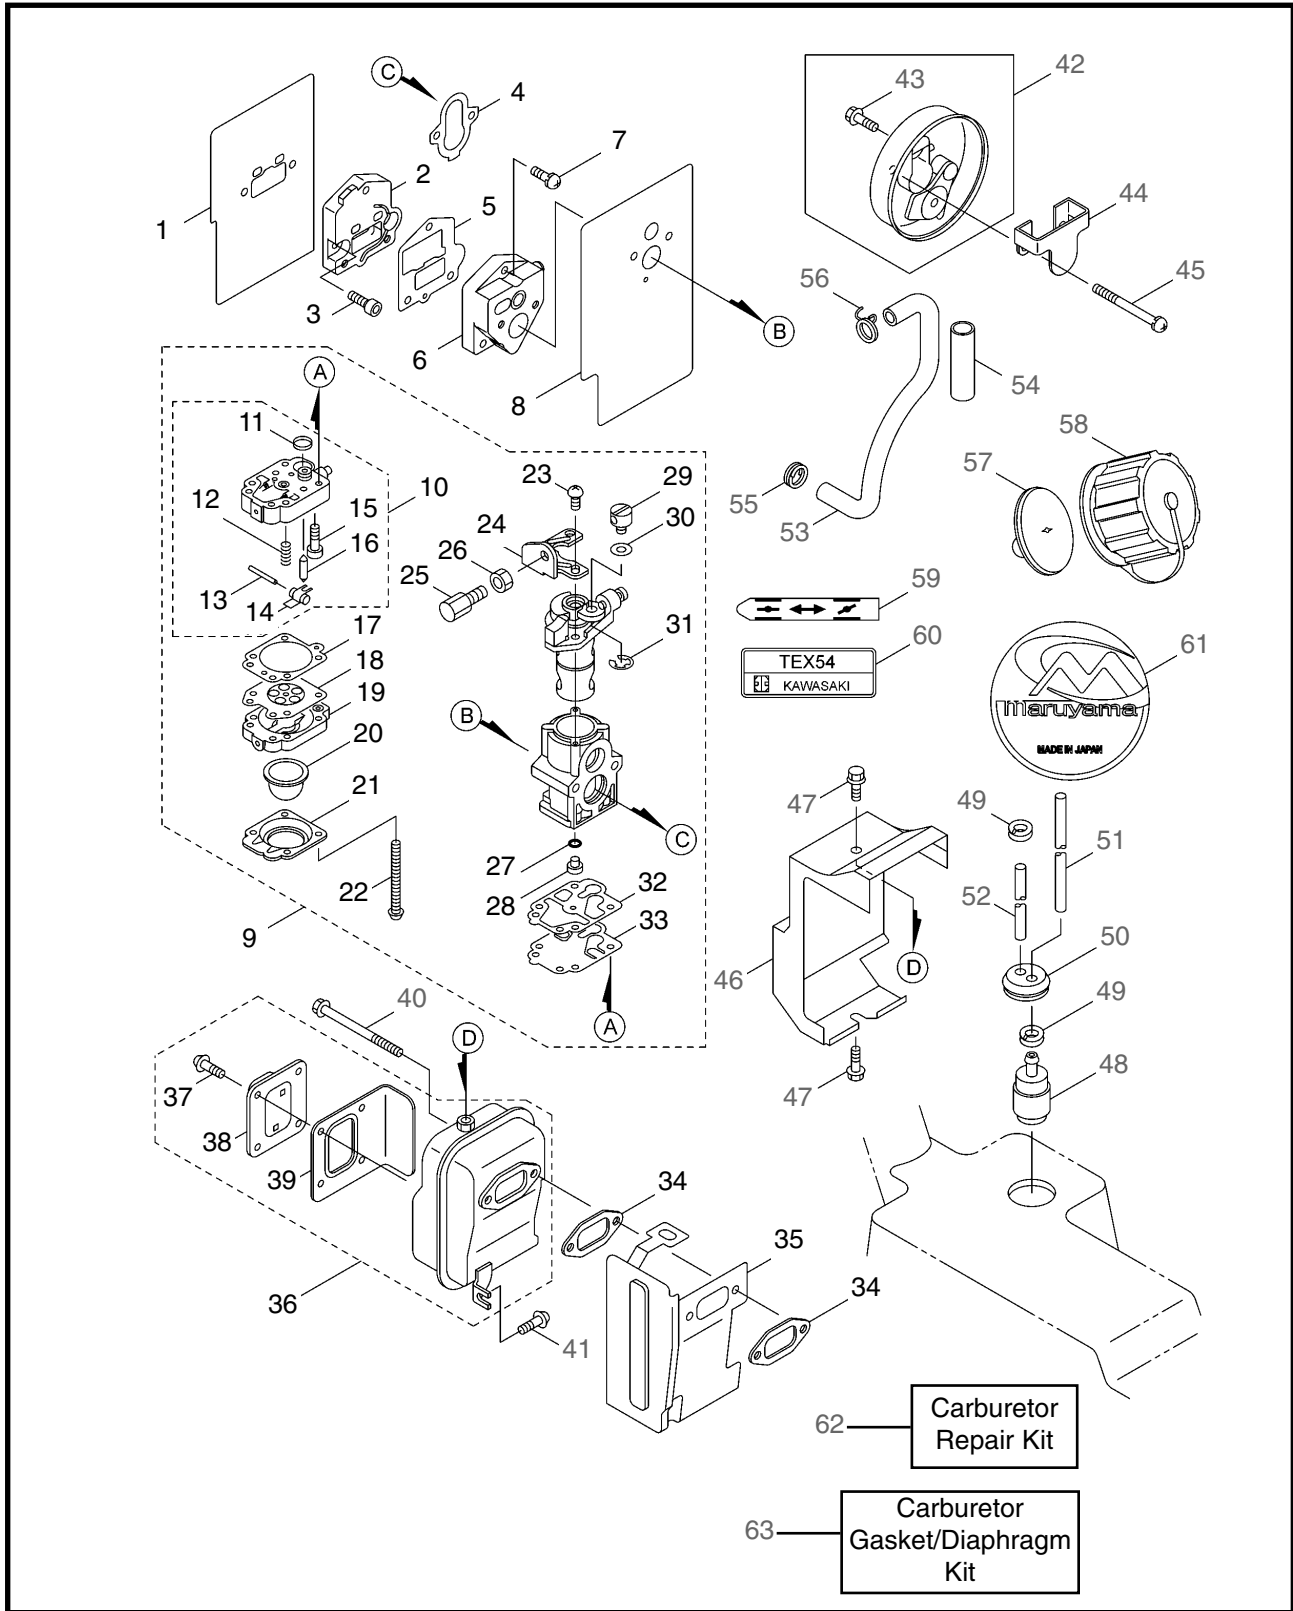

CARBURETOR

REF #	PART #	DESCRIPTION	Q'TY.	NOTES
1	634352	Gasket	1	
2	634355	Plate	1	
3	634358	Bolt	2	
4	634351	Gasket	1	
5	634349	Gasket	1	
6	634354	Reed Valve Ass'y	1	
7	579565	Screw	3	
8	634353	Gasket	1	
9	634827	Carburetor Ass'y	1	Incl.10-33
10	626822	Body Ass'y	1	Incl.11-16
11	624430	Filter	1	
12	624434	Spring	1	
13	624433	Pin	1	
14	624429	Lever	1	
15	624432	Screw	1	
16	624431	Float Valve	1	
17	262993	Gasket	1	
18	634357	Diaphragm	1	
19	598413	Body	1	
20	261874	Priming Pump	1	
21	598409	Primer Pump Cover	1	
22	262996	Screw	4	
23	577179	Screw	2	
24	624525	Bracket	1	
25	598418	Screw	1	
26	261878	Nut	1	
27	261871	O-Ring	1	
28	628092	Main Jet	1	#52
29	598415	Arm	1	
30	624532	Washer	1	
31	577175	Snap Ring	1	
32	634350	Gasket	1	
33	577185	Diaphragm	1	
34	579566	Muffler Gasket	2	
35	634364	Muffler Cover	1	
36	634829	Muffler Ass'y	1	Incl.37-39
37	634366	Screw	4	
38	634828	Spark Arrester	1	
39	634360	Gasket	1