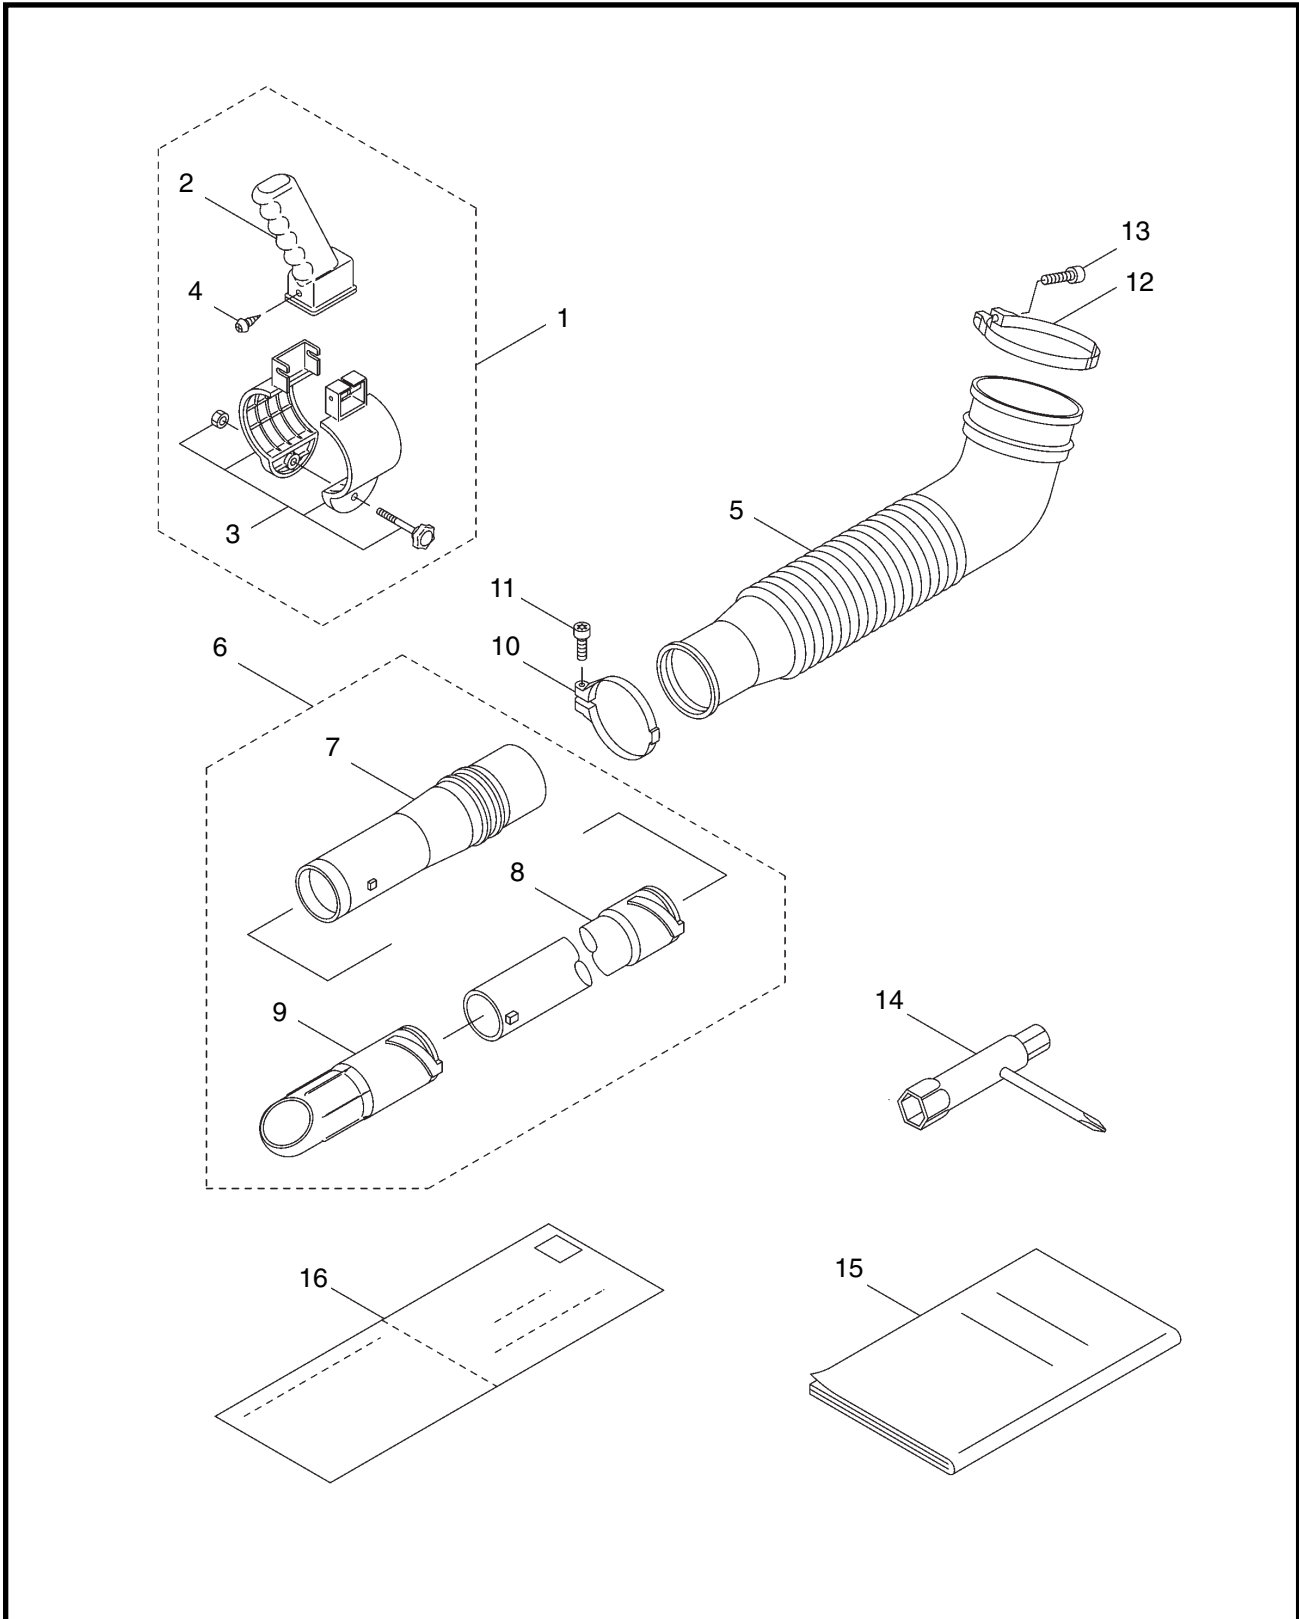

ACCESSORIES

REF #	PART #	DESCRIPTION	Q'TY.	NOTES
1	639505	Grip Ass'y	1	Incl.2-4
2	122629	Grip	1	
3	122609	Band	1	
4	120319	Tapping Screw	2	M5x18
5	123413	Flexible Pipe	1	
6	122394	Pipe Ass'y	1	Incl.7-9
7	122395	Swivel Pipe	1	
8	122400	Straight Pipe	1	370L
9	122402	Bent Pipe	1	
10	122404	Hose Band	1	#82
11	081417	Screw	1	M5x25
12	119523	Hose Band	1	#100
13	081417	Screw	1	M5x25
14	210418	Box Spanner	1	13x19x(+)
15	123518	Instruction Manual	1	
16	216007	Warranty Card	1