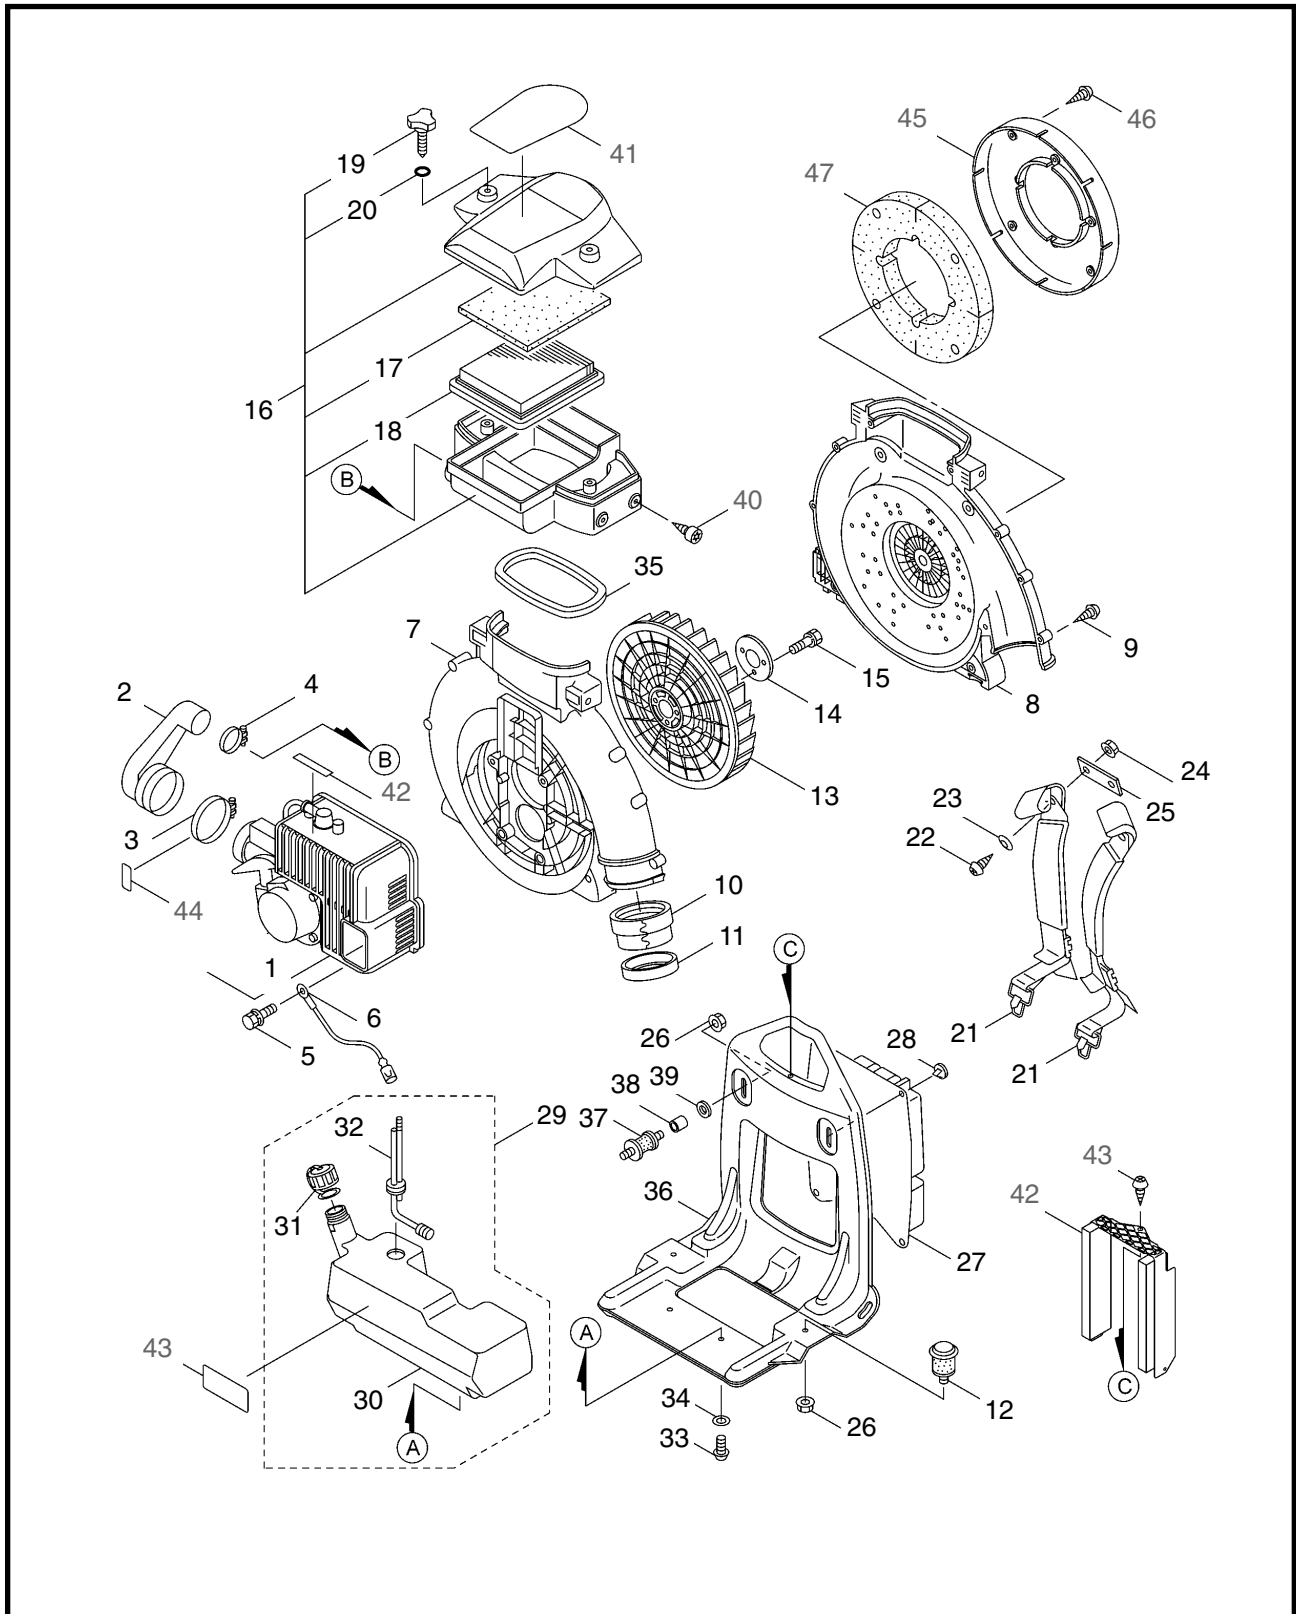

2 ILLUSTRATED PARTS LIST
BL4900HP

MAIN BODY

REF #	PART #	DESCRIPTION	Q'TY.	NOTES
1	121787	Shroud	1	
2	121753	Inlet Pipe	1	
3	121755	Band	1	
4	119684	Band	1	
5	092543	Bolt	4	M6x45
6	108634	Earth Cord	1	
7	120512	Fan Case (E)	1	
8	121788	Fan Case (S)	1	
9	089538	Tapping Screw	11	M5x25
10	119160	Collar	1	
11	119161	Rubber Band	1	
12	120615	Buffer	2	
13	118724	Fan	1	
14	118248	Plate	1	
15	096056	Bolt	3	M6x40-7T
16	123487	Air Cleaner Ass'y	1	Incl.17-20
17	123493	Element	1	
18	123492	Filter	1	
19	123494	Knob	2	
20	014187	O-Ring	2	P4
21	120625	Knapsack Band	2	
22	123370	Screw	2	M6x20
23	100603	Washer	2	6x23xt1.6
24	550132	Nut	2	M6
25	120614	Band	1	
26	109704	Nut	4	M6
27	119177	Cushion Pad	1	
28	840543	Fastener	4	#7
29	119388	Fuel Tank Ass'y	1	Incl.30-32
30	120154	Fuel Tank	1	
31	119390	Cap Ass'y	1	
32	119391	Filter Ass'y	1	
33	081414	Screw	2	M5x14
34	015479	Washer	2	5.3x16xt1.6
35	120536	Packing	1	
36	119174	Knapsack Frame	1	
37	026223	Buffer	2	30-M6x14
38	120616	Collar	2	
39	120617	Packing	2