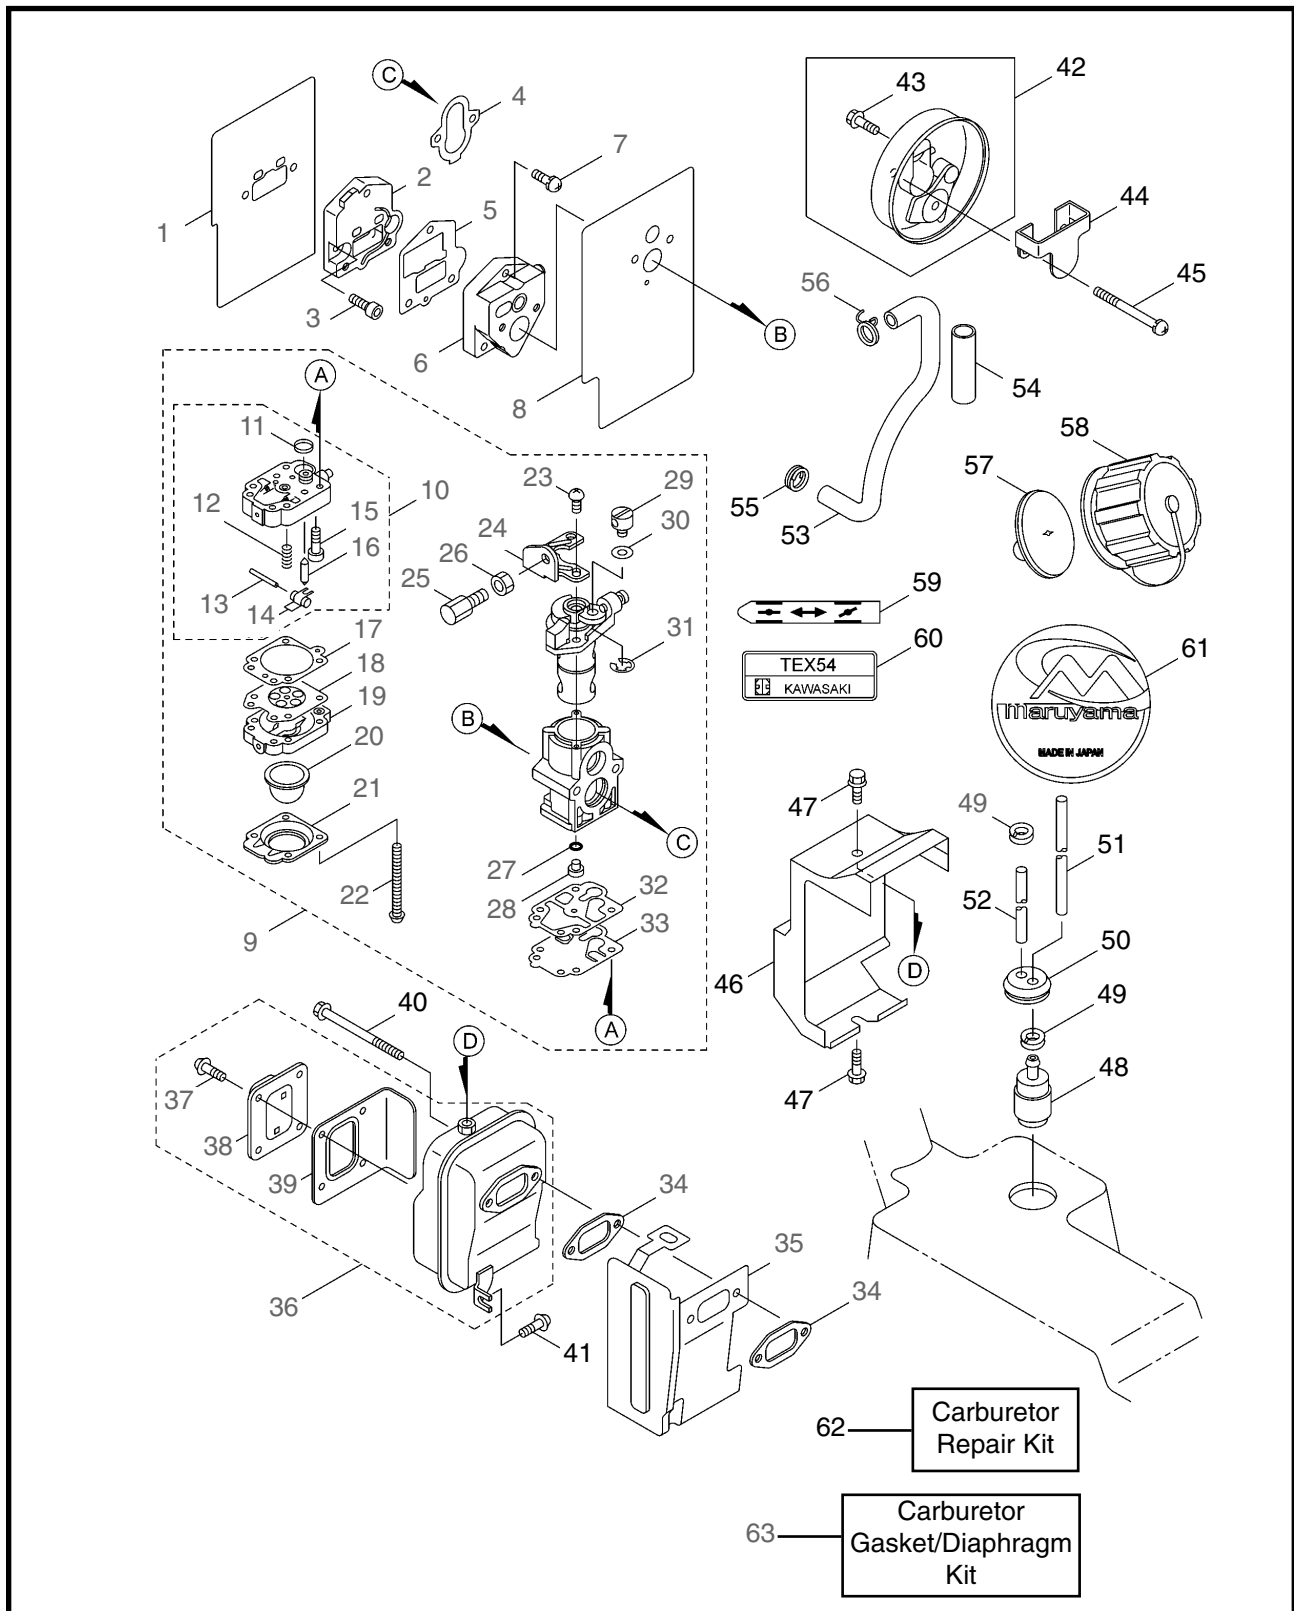

CARBURETOR

REF #	PART #	DESCRIPTION	Q'TY.	NOTES
40	944440	Bolt	2	M6x65
41	943276	Screw	1	
42	634359	Air Filter Case Ass'y	1	Incl.43
43	628550	Screw	1	
44	634361	Baffle	1	
45	634367	Screw	2	
46	634365	Muffler Cover	1	
47	944981	Bolt	2	
48	625872	Fuel Filter	1	
49	597948	Fuel Filter Clamp	2	
50	597949	Fuel Tank Grommet	1	
51	625873	Tube	1	3x5x250L
52	625874	Tube	1	3x6x130L
53	634370	Tube	1	
54	634371	Tube	1	9x10x35L
55	634830	Clamp	1	
56	634369	Clamp	1	
57	630564	Valve	1	
58	625871	Cap Ass'y	1	
59	598438	Label	1	
60	626816	Label	1	
61	123953	Label	1	
62	840018	Carburetor Repair Kit	1	
63	840019	Carburetor Diaphragm Kit	1