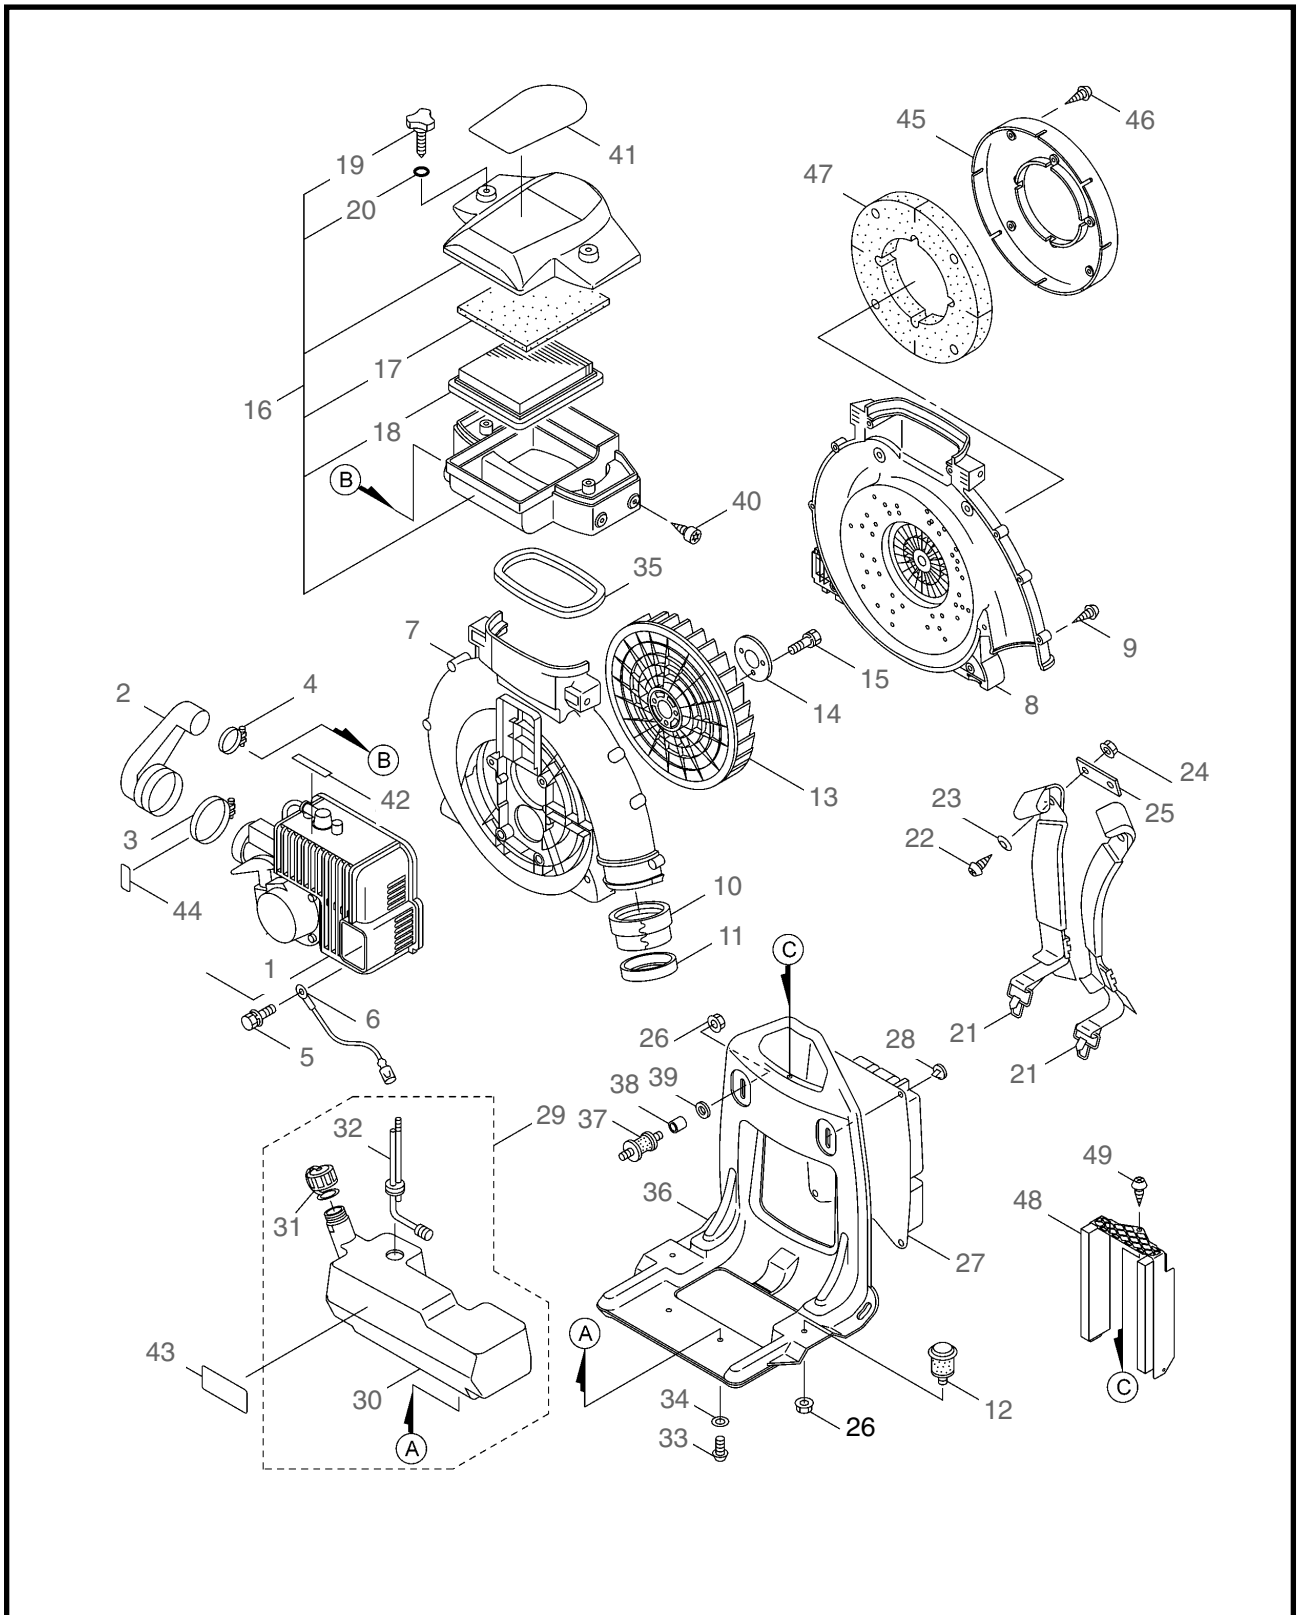

Maruyama. *E x t r a o r d i n a r y .*

2 ILLUSTRATED PARTS LIST
BL4900HP

MAIN BODY

REF #	PART #	DESCRIPTION	Q'TY.	NOTES
1	121787	Shroud	1	
2	121753	Inlet Pipe	1	
3	121755	Band	1	
4	119684	Band	1	
5	092543	Bolt	4	M6x45
6	108634	Earth Cord	1	
7	120512	Fan Case (E)	1	
8	121788	Fan Case (S)	1	
9	089538	Tapping Screw	11	M5x25
10	119160	Collar	1	
11	119161	Rubber Band	1	
12	120615	Buffer	2	
13	118724	Fan	1	
14	118248	Plate	1	
15	096056	Bolt	3	M6x40-7T
16	123487	Air Cleaner Ass'y	1	Incl.17-20
17	123493	Element	1	
18	123492	Filter	1	
19	123494	Knob	2	
20	014187	O-Ring	2	P4
21	120625	Knapsack Band	2	
22	123370	Screw	2	M6x20
23	100603	Washer	2	6x23xt1.6
24	550132	Nut	2	M6
25	120614	Band	1	
26	109704	Nut	4	M6
27	119177	Cushion Pad	1	
28	840543	Fastener	4	#7
29	119388	Fuel Tank Ass'y	1	Incl.30-32
30	120154	Fuel Tank	1	
31	119390	Cap Ass'y	1	
32	119391	Filter Ass'y	1	
33	081414	Screw	2	M5x14
34	015479	Washer	2	5.3x16xt1.6
35	120536	Packing	1	
36	119174	Knapsack Frame	1	
37	026223	Buffer	2	30-M6x14
38	120616	Collar	2	
39	120617	Packing	2	

4 ILLUSTRATED PARTS LIST
BL4900HP

MAIN BODY

REF #	PART #	DESCRIPTION	Q'TY.	NOTES
40	123194	Tapping Screw	4	M6x18
41	123516	Label	1	BL4900HP
42	266959	Label	1	Caution
43	121132	Label	1	Caution
44	119613	Label	1	Choke
45	121790	Cover	1	
46	120319	Tapping Screw	8	M5x18
47	121791	Foam	1	
48	121793	Cover	1	
49	082759	Tapping Screw	7	M5x20

6 ILLUSTRATED PARTS LIST
BL4900HP

THROTTLE

Ref #	Part #	Description	Q'ty.	Notes
1	123496	Arm Ass'y	1	Incl.2-9
2	123497	Arm	1	
3	120515	Throttle Cable	1	
4	120501	Switch Ass'y	1	
5	120516	Tube	1	
6	120502	Tapping Screw	2	
7	120504	Throttle Lever	1	
8	123498	Cover	1	
9	120517	Tapping Screw	3	
10	110271	Knob Bolt	1	M8x45
11	107581	Nylon Nut	1	M8
12	065413	Washer	1	8.2x30xt2.3
13	120721	Spring	1	
14	123499	Holder	1	
15	110729	Cap	1	
16	080129	Bolt	1	M8x25
17	065413	Washer	1	8.2x30xt2.3
18	081040	Nut	1	M8
19	110865	Washer	1	