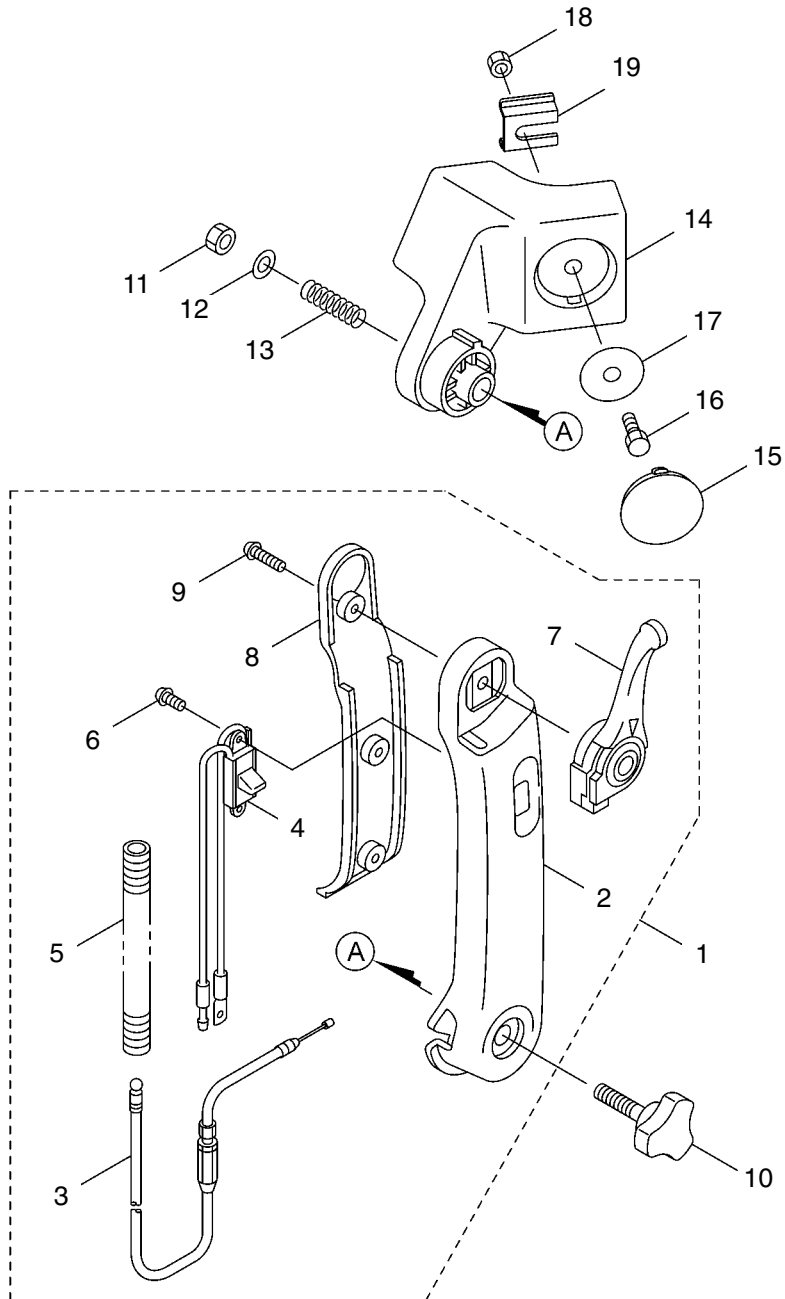

4 ILLUSTRATED PARTS LIST
BL4900HP

MAIN BODY

REF #	PART #	DESCRIPTION	Q'TY.	NOTES
40	123194	Tapping Screw	4	M6x18
41	123516	Label	1	BL4900HP
42	266959	Label	1	Caution
43	121132	Label	1	Caution
44	119613	Label	1	Choke
45	121790	Cover	1	
46	120319	Tapping Screw	8	M5x18
47	121791	Foam	1	
48	121793	Cover	1	
49	082759	Tapping Screw	7	M5x20

6 ILLUSTRATED PARTS LIST
BL4900HP

THROTTLE

Ref #	Part #	Description	Q'ty.	Notes
1	123496	Arm Ass'y	1	Incl.2-9
2	123497	Arm	1	
3	120515	Throttle Cable	1	
4	120501	Switch Ass'y	1	
5	120516	Tube	1	
6	120502	Tapping Screw	2	
7	120504	Throttle Lever	1	
8	123498	Cover	1	
9	120517	Tapping Screw	3	
10	110271	Knob Bolt	1	M8x45
11	107581	Nylon Nut	1	M8
12	065413	Washer	1	8.2x30xt2.3
13	120721	Spring	1	
14	123499	Holder	1	
15	110729	Cap	1	
16	080129	Bolt	1	M8x25
17	065413	Washer	1	8.2x30xt2.3
18	081040	Nut	1	M8
19	110865	Washer	1	

ENGINE

REF #	PART #	DESCRIPTION	Q'TY.	NOTES
40	998410	Nut	1	
41	579570	Recoil Starter	1	Incl.42-50
42	998438	Rope Guide	1	
43	944502	Plate	1	
44	579568	Recoil Starter Case	1	
45	998437	Grip	1	
46	579572	Rope	1	3.8x850L
47	579571	Reel	1	
48	572955	Recoil Spring	1	
49	570720	Screw	1	
50	579574	Washer	1	
51	943173	Nut	1	M8
52	071190	Washer	1	M8
53	579569	Starting Pulley	1	Incl.54-56
54	013525	Snap Ring	1	
55	579573	Return Spring	1	
56	572938	Pawl	1	
57	624845	Screw	4	M4x16