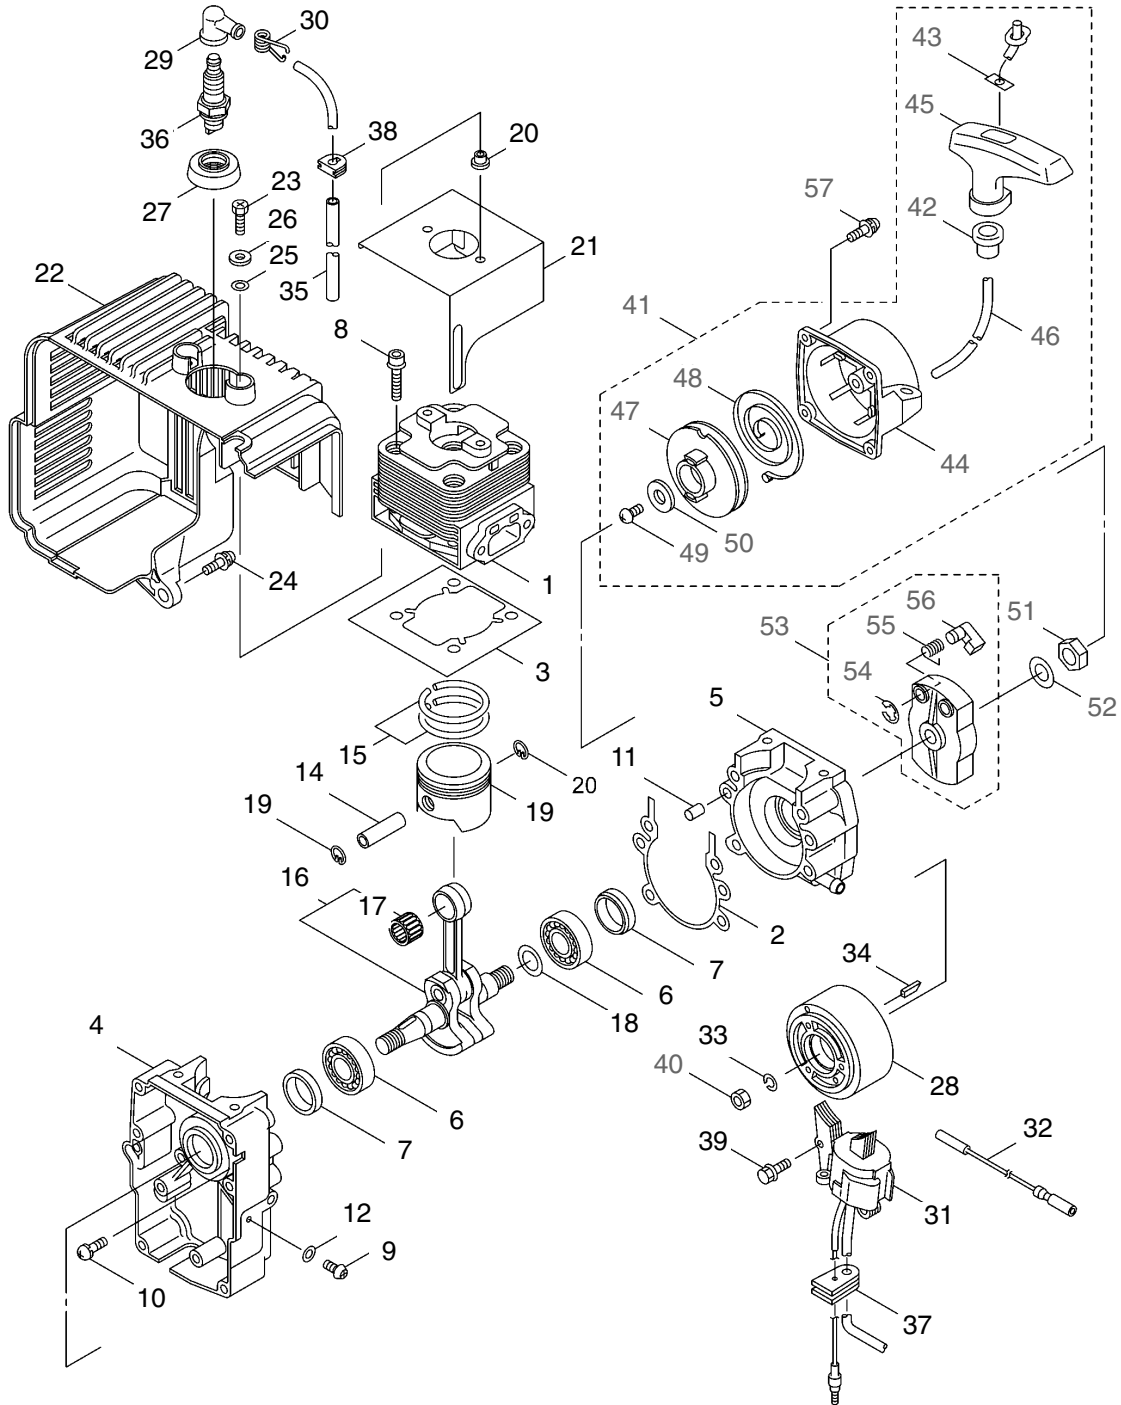

8 ILLUSTRATED PARTS LIST
BL4900HP

ENGINE

REF #	PART #	DESCRIPTION	Q'TY.	NOTES
1	634825	Cylinder	1	
2	570248	Gasket	1	
3	634341	Gasket	1	
4	634342	Crankcase	1	
5	634343	Crankcase	1	
6	597283	Bearing	2	#6202C3
7	071320	Oil Seal	2	
8	597284	Bolt	4	
9	944619	Screw	1	
10	599880	Screw	4	
11	943349	Dowel Pin	2	
12	943893	Gasket	1	
13	634592	Piston	1	
14	599881	Piston Pin	1	
15	943875	Piston Ring Set	1	
16	626810	Crankshaft Ass'y	1	Incl.17
17	943281	Needle Bearing	1	
18	597285	Shim	AR	t=0.10
18	597286	Shim	AR	t=0.20
18	597287	Shim	AR	t=0.40
18	597288	Shim	AR	t=0.60
19	943307	Snap Ring	2	
20	630053	Insulator	2	
21	634826	Shroud	1	
22	121787	Shroud	1	
23	573307	Bolt	2	
24	580184	Screw	1	
25	621123	Washer	2	
26	575415	Washer	2	5.5x13.8xt2
27	573289	Boot	1	
28	634346	Flywheel	1	
29	591532	Spark Plug Cap	1	
30	591533	Terminal	1	
31	634347	Ignition Coil Ass'y	1	
32	597263	Lead Wire	1	
33	943924	Washer	1	
34	998409	Key	1	
35	998411	Tube	1	6x7.4x300L
36	627409	Spark Plug	1	BPMR7A
37	597293	Grommet	1	
38	634348	Grommet	1	
39	943457	Bolt	2