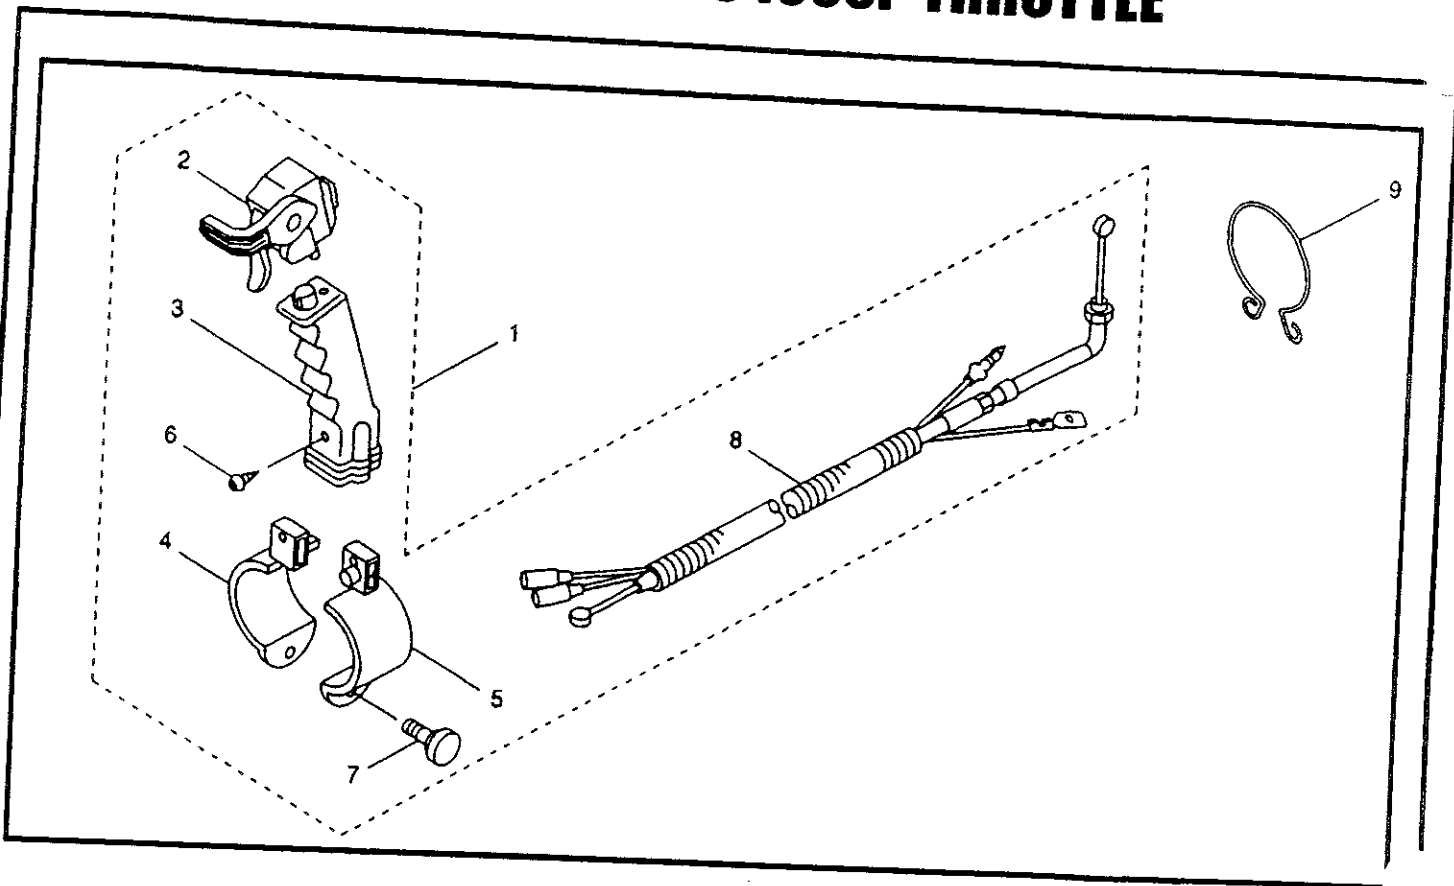

BL4500SP & BL5400SP THROTTLE

Ref No.	Part No.	Description	Q'ty	Notes
1	119619	Throttle Ass'y.	1	INCL. 2-8
2	116049	Throttle	1	
3	118811	Grip	1	
4	118813	Band	1	
5	118814	Band	1	
6	082759	Screw	1	M5x20
7	117488	Knob Bolt	1	M6x30
8	119620	Throttle Cable Ass'y.	1	
9	119173	Clamp	1	

BL4500HA & BL5400HA THROTTLE

Ref No.	Part No.	Description	Q'ty	Notes
1	117622	Throttle Lever	1	INCL. 2-17
2	107126	Arm	1	
3	107127	Lever	1	
4	107221	Spring	1	
5	106498	Valve Ball	1	
6	107129	Stay	1	
7	019001	Tapping Screw	2	M4x10
8	081457	Screw	1	M6x25
9	012502	Spring Washer	1	M6
10	012488	Washer	1	M6
11	107136	Collar	1	
12	081031	Nut	1	M6
13	115605	Flange	1	
14	115612	Knob Bolt	1	M8x35
15	107581	Nylon Nut	1	M8
16	065842	Cotter Pin	1	2x15L
17	117623	Switch	1	
18	081456	Screw	4	M6x20
19	013754	Washer	8	M6
20	112509	Nut	4	M6
21	117603	Plate	1	
22	119411	Throttle Cable Ass'y	1	
23	108954	Band	1	