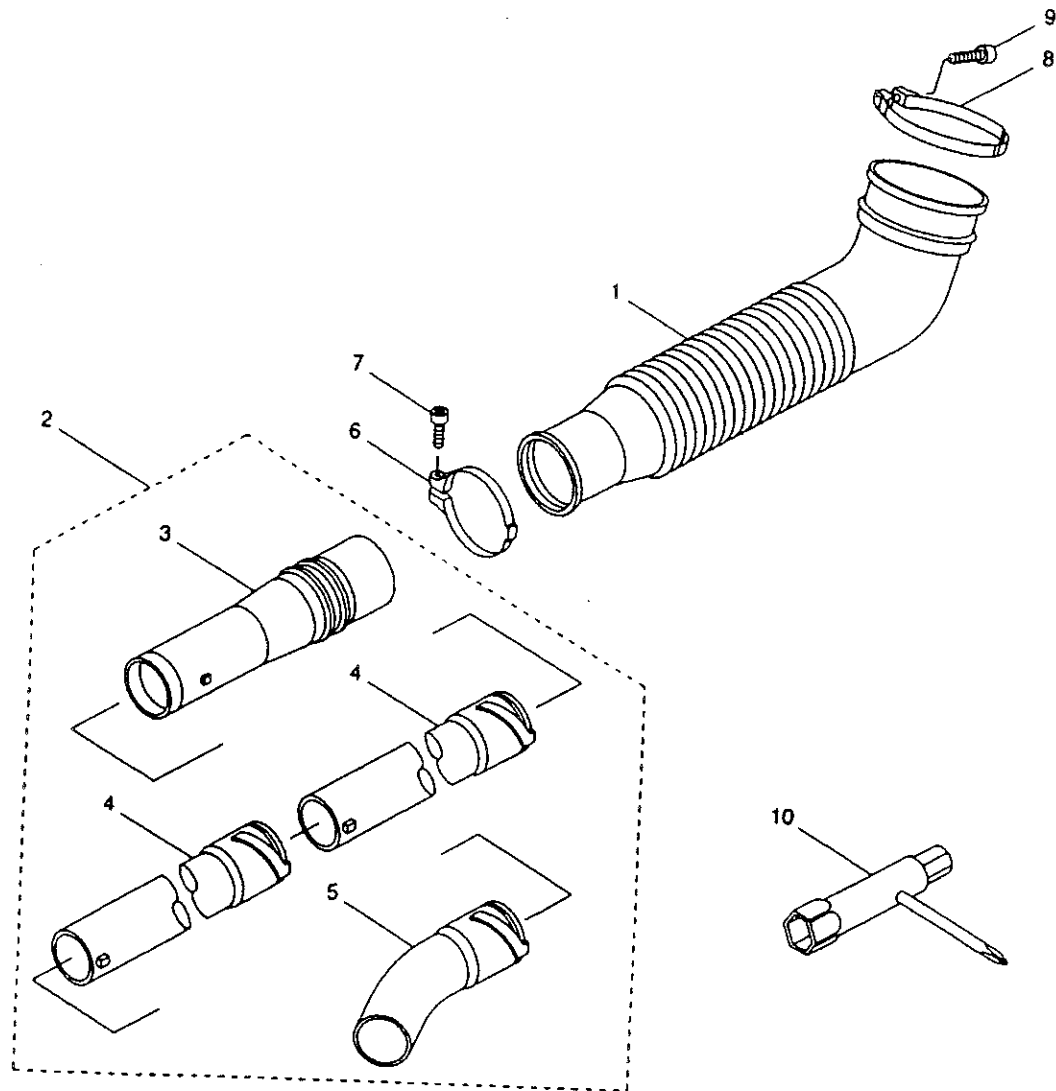

BL4500HA & BL5400HA THROTTLE

Ref No.	Part No.	Description	Q'ty	Notes
1	117622	Throttle Lever	1	INCL. 2-17
2	107126	Arm	1	
3	107127	Lever	1	
4	107221	Spring	1	
5	106498	Valve Ball	1	
6	107129	Stay	1	
7	019001	Tapping Screw	2	M4x10
8	081457	Screw	1	M6x25
9	012502	Spring Washer	1	M6
10	012488	Washer	1	M6
11	107136	Collar	1	
12	081031	Nut	1	M6
13	115605	Flange	1	
14	115612	Knob Bolt	1	M8x35
15	107581	Nylon Nut	1	M8
16	065842	Cotter Pin	1	2x15L
17	117623	Switch	1	
18	081456	Screw	4	M6x20
19	013754	Washer	8	M6
20	112509	Nut	4	M6
21	117603	Plate	1	
22	119411	Throttle Cable Ass'y	1	
23	108954	Band	1	

Ref No.	Part No.	Description	Q'ty	Notes
41	579571	Reel	1	BL4500
41	998434	Reel	1	BL5400
42	579572	Rope(3.8X850L)	1	BL4500
42	998436	Rope(3.8X1150L)	1	BL5400
43	944801	Screw	1	M5x12
44	579574	Washer	1	BL4500
44	998433	Washer	1	BL5400
45	580184	Screw	1	
46	624845	Screw	4	M4x16
47	579569	Starter Pawl Ass'y.	1	BL4500
47	998414	Starter Pawl Ass'y.	1	BL5400
48	572938	Pawl	1	
49	944226	E-Ring	1	
50	579573	Return Spring	1	BL4500
50	998416	Return Spring	1	BL5400
51	943173	Nut	1	BL4500
51	998417	Nut	1	BL5400
52	071190	Washer	1	BL4500
52	071344	Washer	1	BL5400
53	119384	Shroud	1	BL4500
53	120065	Shroud	1	BL5400
54	582171	Label(MARUYAMA)	1	BL4500
54	628096	Label(MARUYAMA)	1	BL5400

TUBES & ACCESSORIES

TUBES & ACCESSORIES

Ref No.	Part No.	Description	Q'ty	Notes
1	119186	Flexible Pipe	1	
2	119366	Pipe Ass'y	1	INCL. 3-5
3	106721	Swivel Pipe	1	
4	106762	Stright Pipe	2	370L
5	106725	Bent Pipe	1	
6	119525	Hose Band	1	#75
7	088831	Screw	1	M5x16
8	119523	Hose Band	1	#100
9	081417	Screw	1	M5x25
10	210418	Box Wrench/Driver	1	13x19x(+)DRIVE
11	216007	Warranty Registration Card	1	
12	119394	Owners Manual	1	BL4500
12	120069	Owners Manual	1	BL5400