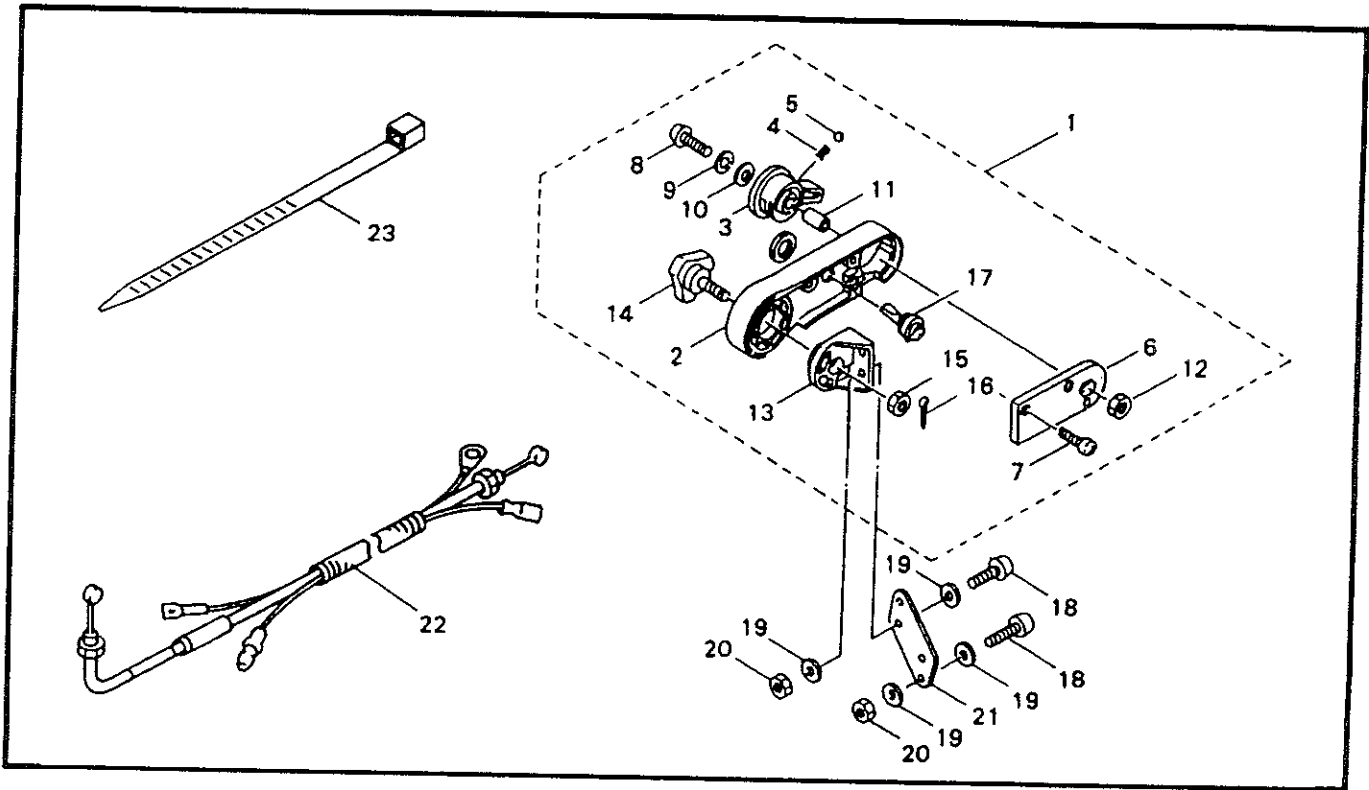

BL4500SP & BL5400SP THROTTLE

Ref No.	Part No.	Description	Q'ty	Notes
1	119619	Throttle Ass'y.	1	INCL. 2-8
2	116049	Throttle	1	
3	118811	Grip	1	
4	118813	Band	1	
5	118814	Band	1	
6	082759	Screw	1	M5x20
7	117488	Knob Bolt	1	M6x30
8	119620	Throttle Cable Ass'y.	1	
9	119173	Clamp	1	

BL4500HA & BL5400HA THROTTLE

Ref No.	Part No.	Description	Q'ty	Notes
1	117622	Throttle Lever	1	INCL. 2-17
2	107126	Arm	1	
3	107127	Lever	1	
4	107221	Spring	1	
5	106498	Valve Ball	1	
6	107129	Stay	1	
7	019001	Tapping Screw	2	M4x10
8	081457	Screw	1	M6x25
9	012502	Spring Washer	1	M6
10	012488	Washer	1	M6
11	107136	Collar	1	
12	081031	Nut	1	M6
13	115605	Flange	1	
14	115612	Knob Bolt	1	M8x35
15	107581	Nylon Nut	1	M8
16	065842	Cotter Pin	1	2x15L
17	117623	Switch	1	
18	081456	Screw	4	M6x20
19	013754	Washer	8	M6
20	112509	Nut	4	M6
21	117603	Plate	1	
22	119411	Throttle Cable Ass'y	1	
23	108954	Band	1	