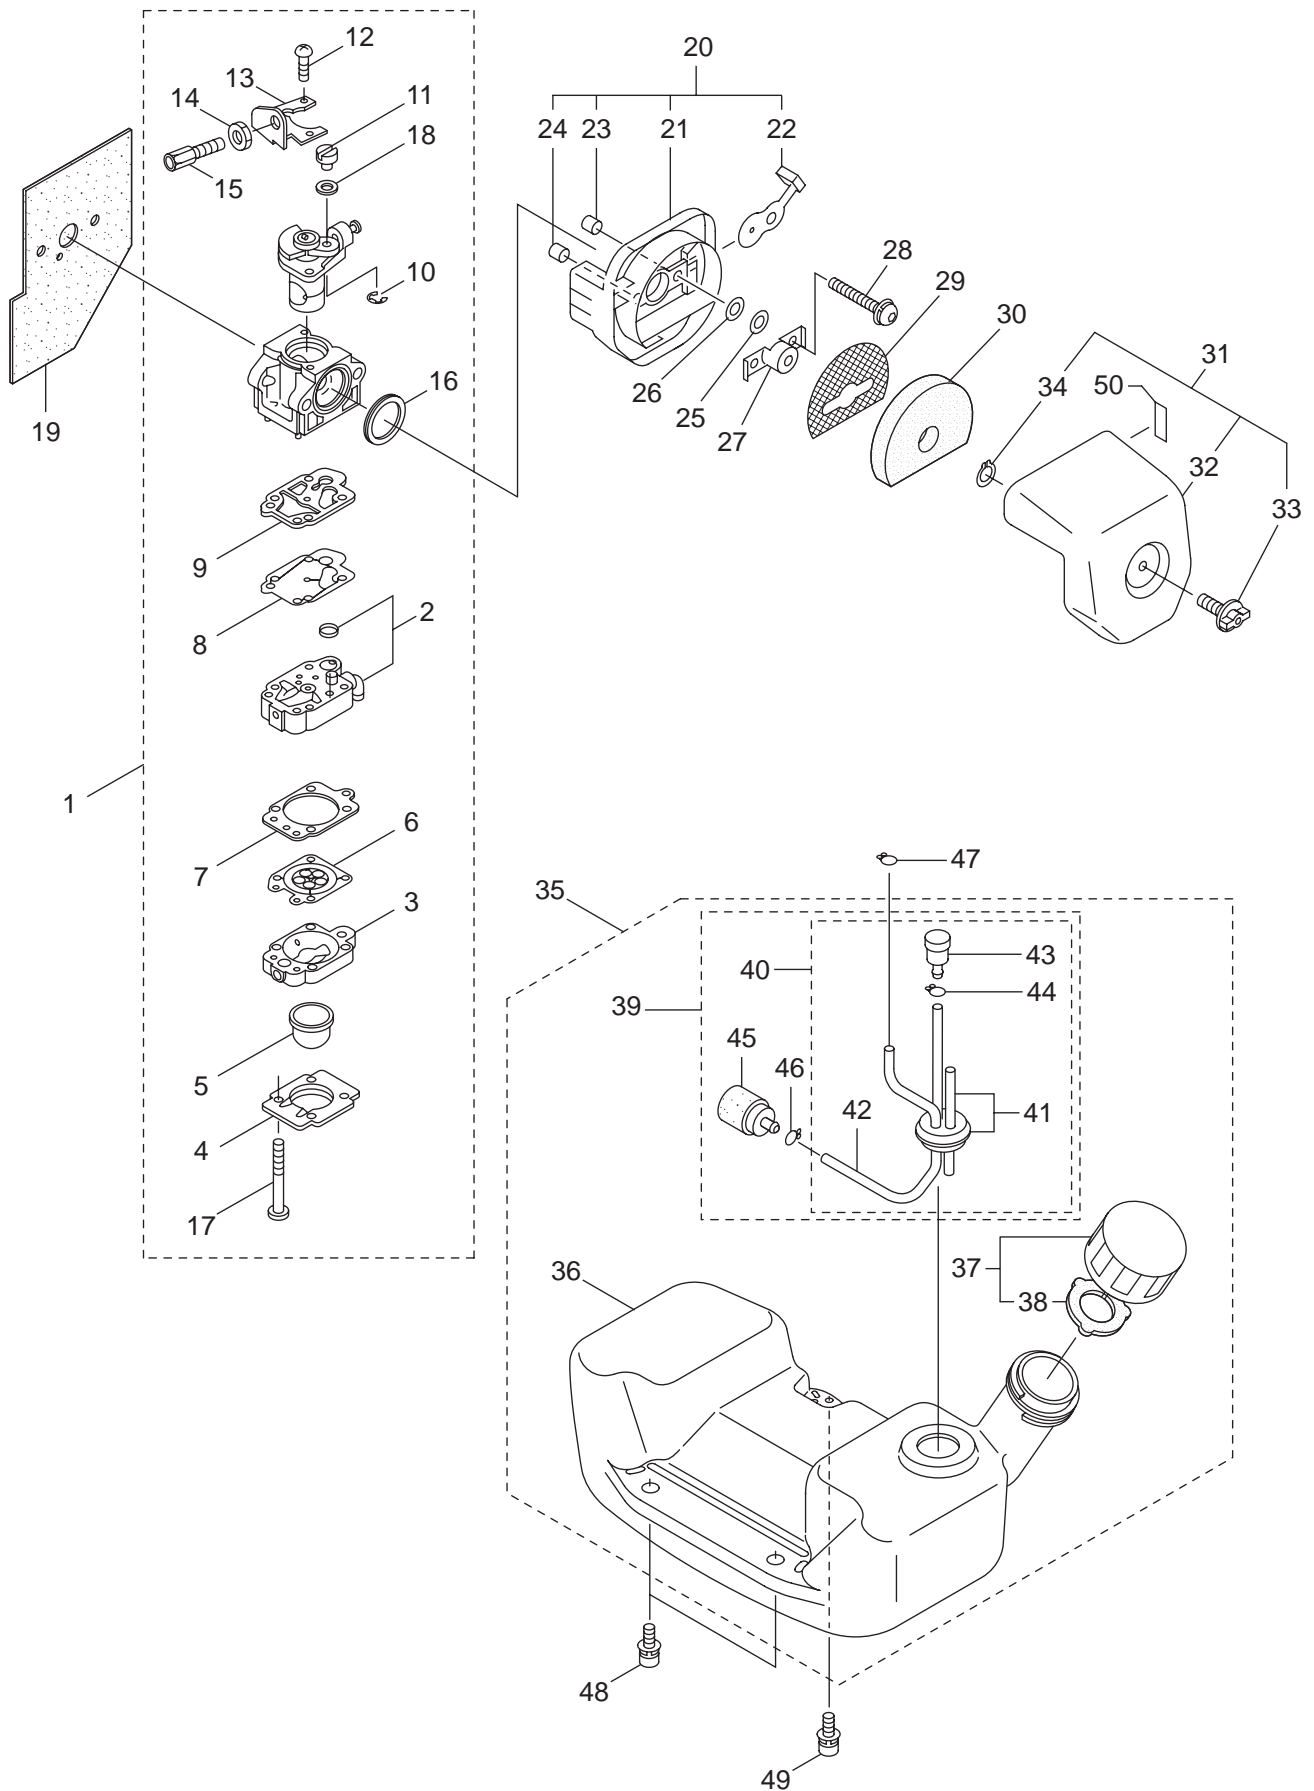

3. BL3200 (MUS)
ENGINE (CARBURETOR, FUELTANK)

Ref. No.	Part No.	Part Name	Q'ty	Remarks
3-1	282528	Carburetor Ass'y	1	Incl.2-18
3-2	264155	Pump Body	1	
3-3	262991	Purge Body	1	
3-4	262992	Cover Plate	1	
3-5	261874	Primer Bulb	1	
3-6	283905	Diaphragm, Metering	1	
3-7	262993	Gasket	1	
3-8	262994	Diaphragm, Fuel Pump	1	
3-9	282576	Gasket	1	
3-10	261876	E-Ring	1	
3-11	261658	Swivel	1	
3-12	261875	Screw	2	
3-13	264677	Bracket	1	
3-14	261878	Nut	1	
3-15	261877	Adapter	1	
3-16	261657	Packing	1	
3-17	262996	Screw	4	
3-18	264678	Washer	1	
3-19	282578	Gasket	1	
3-20	268055	Air Filter Case Ass'y	1	Incl.21-24
3-21	268056	Air Filter Case	1	
3-22	268057	Valve	1	
3-23	268412	Sleeve	1	5.5x7.1x6.6L
3-24	268157	Sleeve	1	5.5x7.1x6L
3-25	263345	Packing	1	7.2x11xt1.3
3-26	263942	Washer	1	7.2x12xt0.15
3-27	263815	Stay	1	
3-28	264016	Cap Screw	2	M5x60
3-29	265026	Screen	1	
3-30	281861	Element	1	
3-31	268058	Air Filter Cover Ass'y	1	Incl.32-34
3-32	268059	Air Filter Cover	1	
3-33	281438	Knob	1	
3-34	261734	Snap Ring	1	#5
3-35	282529	Fuel Tank Ass'y	1	Incl.36-46
3-36	281587	Fuel Tank	1	
3-37	269201	Fuel Tank Cap Ass'y	1	Incl.38
3-38	269377	Gasket	1	
3-39	282538	Fuel Pipe Pick-up Ass'y	1	Incl.40-46
3-40	282539	Fuel Pipe Ass'y	1	Incl.41-44
3-41	282540	Pipe & Grommet	1	
3-42	261690	Fuel Pipe	1	160L
3-43	261590	Breather	1	
3-44	261117	Clip	1	
3-45	264653	Filter Ass'y	1