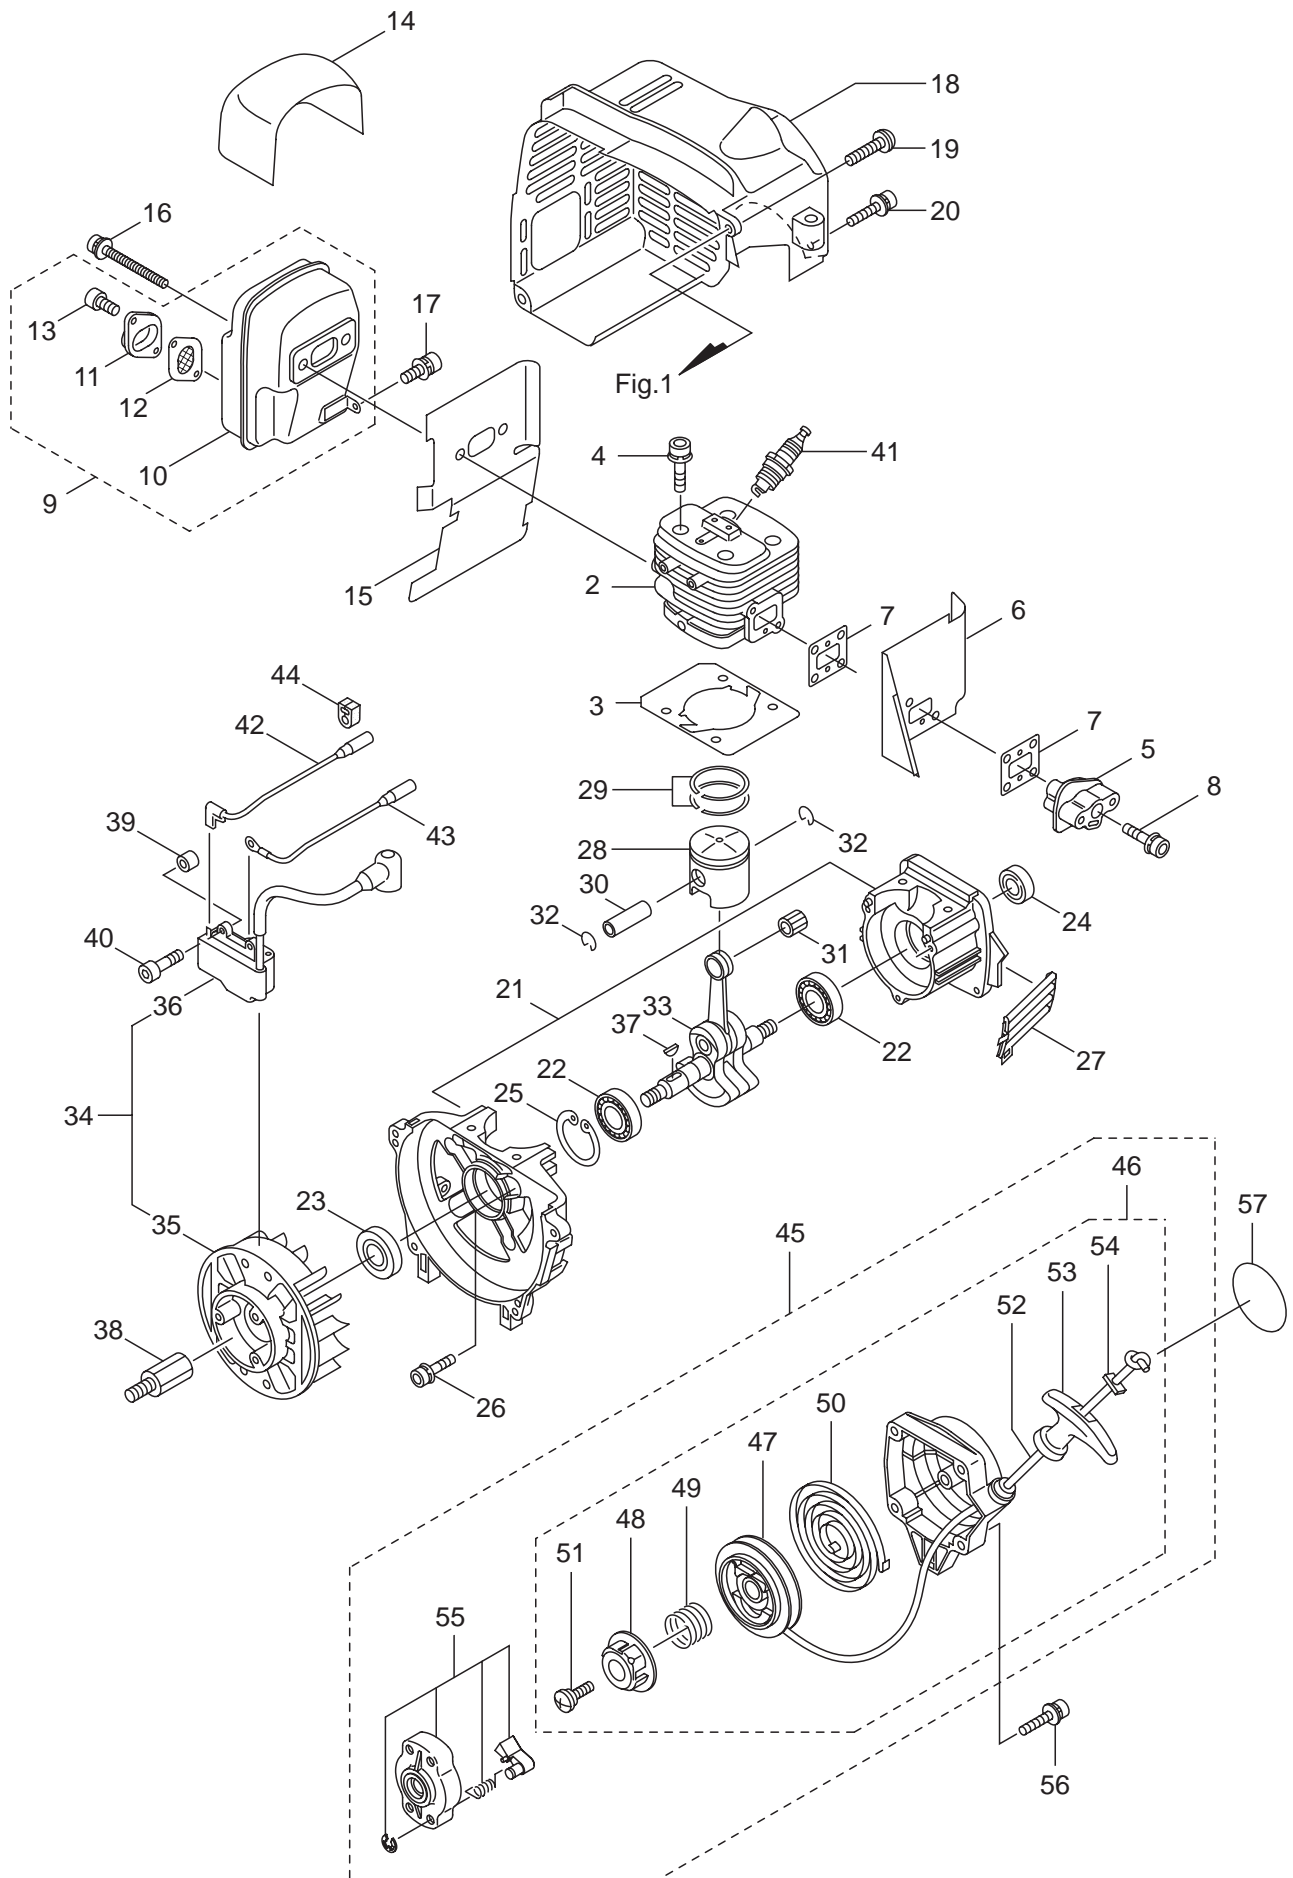

2. BL3200 (MUS)
ENGINE (CYLINDER, CRANKCASE)

Ref. No.	Part No.	Part Name	Q'ty	Remarks
2-1	858326	Engine	1	CE300/17
2-2	282400	Cylinder	1	
2-3	282537	Gasket	1	
2-4	261250	Cap Screw	4	M5x20
2-5	282579	Insulator	1	
2-6	281590	Air Duct	1	
2-7	261171	Gasket	2	
2-8	265924	Cap Screw	2	M5x25
2-9	282585	Muffler Ass'y	1	Incl.10-13
2-10	282586	Muffler Comp.	1	
2-11	281860	Tail	1	
2-12	267056	Spark Arrester	1	
2-13	265107	Cap Screw	2	M4x10
2-14	268461	Holder	1	
2-15	281589	Gasket	1	
2-16	266713	Cap Screw	2	M5x60
2-17	261607	Cap Screw	1	M5x16
2-18	281537	TopCover	1	
2-19	281989	Tapping Screw	2	5x20
2-20	265724	Cap Screw	2	M4x25
2-21	268241	Crankcase	1	
2-22	261491	Bearing	2	#6001C3
2-23	261492	Oil Seal	1	ISCD12287
2-24	261386	Oil Seal	1	ISCD12227
2-25	055185	Snap Ring	1	#28
2-26	261612	Cap Screw	3	M5x30
2-27	281442	Screen	1	
2-28	268782	Piston	1	
2-29	265067	Piston Ring	2	(2)Required
2-30	265068	Piston Pin	1	
2-31	265225	Bearing,Needle	1	
2-32	261393	Clip,Piston Pin	2	
2-33	265141	Crankshaft/Conn.RodAss'y	1	
2-34	282217	Magneto Ass'y	1	Incl.35,36
2-35	269808	Rotor/Fan	1	
2-36	282010	Ignition Coil Ass'y	1	
2-37	261076	Woodruff Key	1	3x10
2-38	281872	Shaft	1	
2-39	280381	Spacer	2	
2-40	261256	Cap Screw	2	M4x25
2-41	261200	Spark Plug	1	NGK BPM6Y
2-42	281864	Lead	1	
2-43	282087	Lead	1	
2-44	281172	Grommet	1	
2-45	283039	Recoil Starter Ass'y	1	Incl.46-55