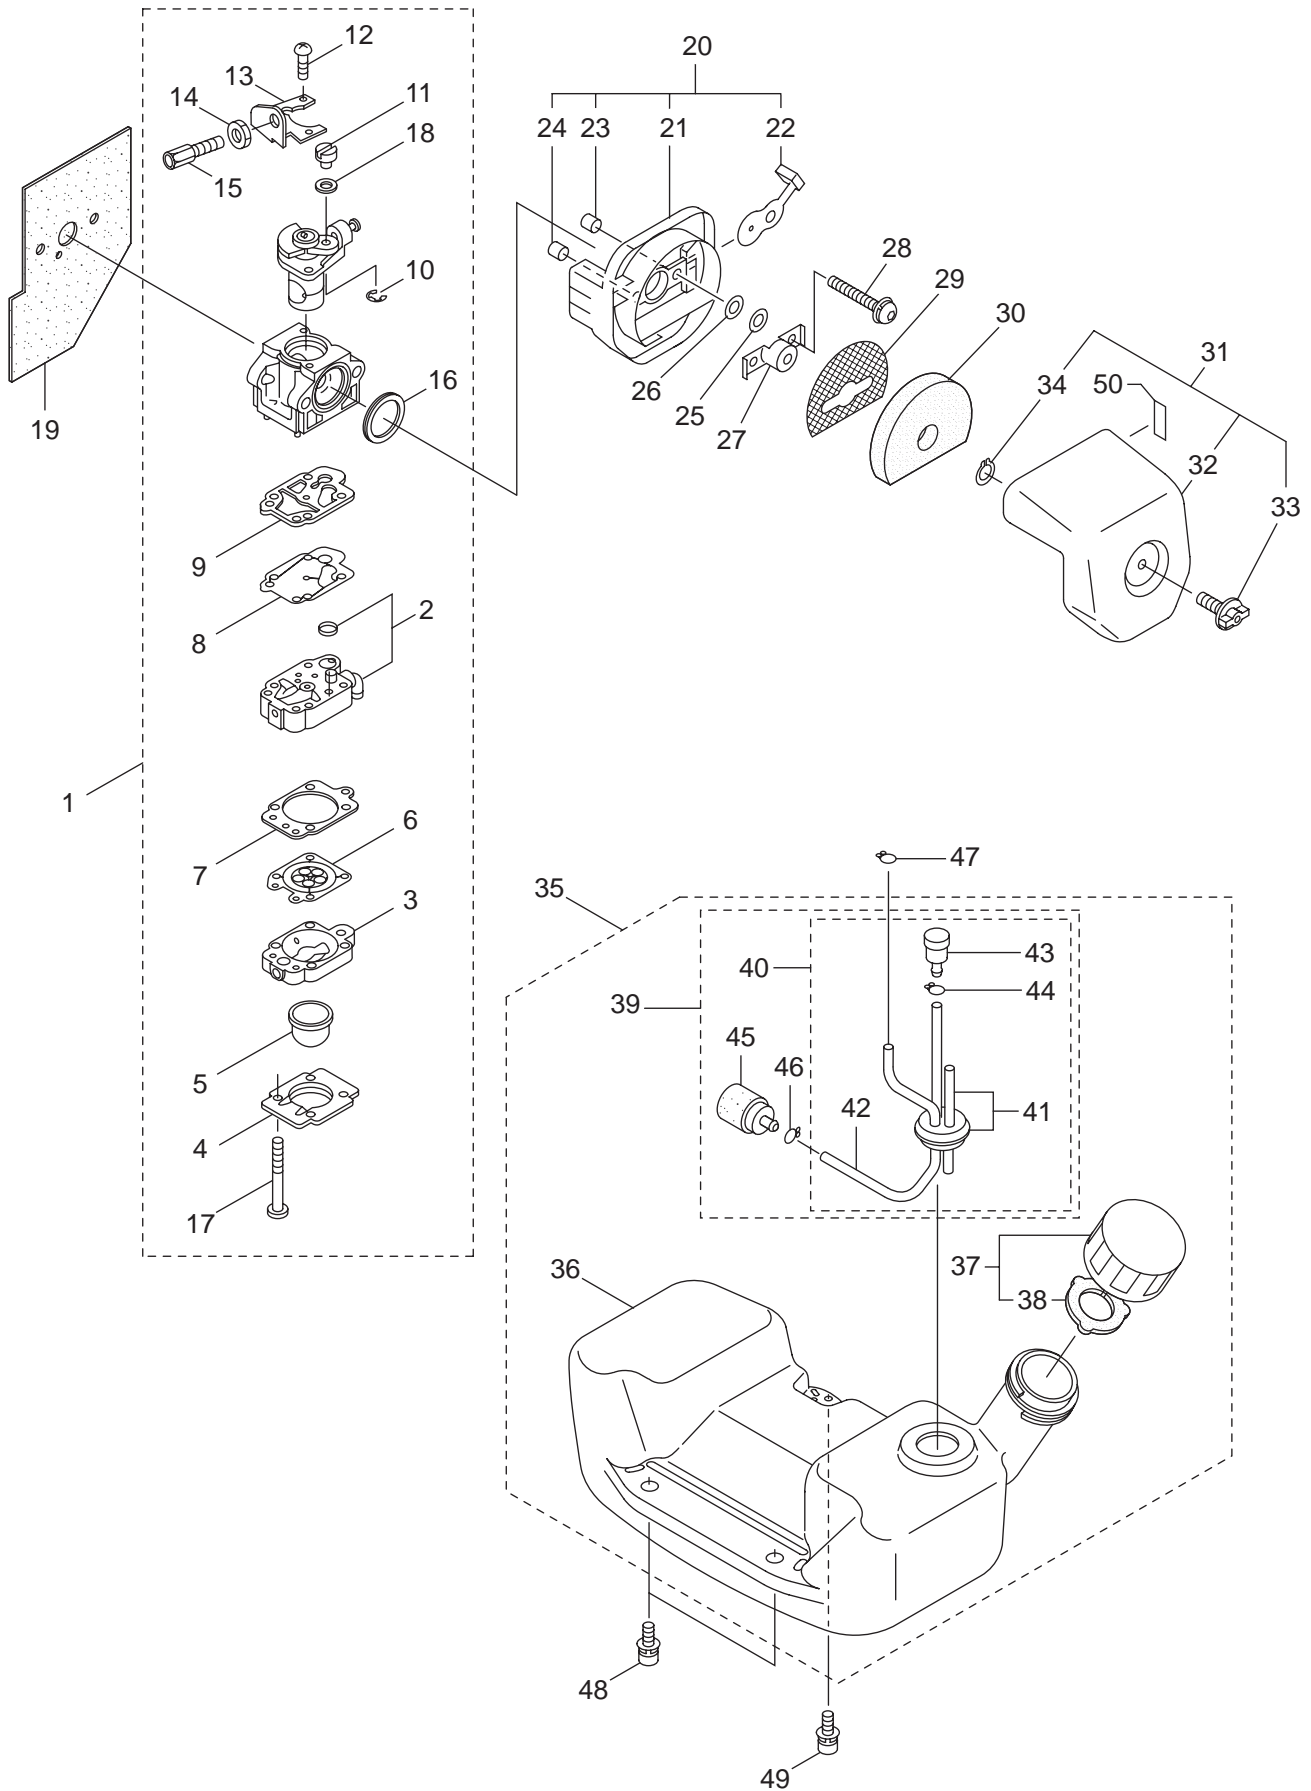

2. BL3200 (MUS)
ENGINE (CYLINDER, CRANKCASE)

Ref. No.	Part No.	Part Name	Q'ty	Remarks
2-1	858326	Engine	1	CE300/17
2-2	282400	Cylinder	1	
2-3	282537	Gasket	1	
2-4	261250	Cap Screw	4	M5x20
2-5	282579	Insulator	1	
2-6	281590	Air Duct	1	
2-7	261171	Gasket	2	
2-8	265924	Cap Screw	2	M5x25
2-9	282585	Muffler Ass'y	1	Incl.10-13
2-10	282586	Muffler Comp.	1	
2-11	281860	Tail	1	
2-12	267056	Spark Arrester	1	
2-13	265107	Cap Screw	2	M4x10
2-14	268461	Holder	1	
2-15	281589	Gasket	1	
2-16	266713	Cap Screw	2	M5x60
2-17	261607	Cap Screw	1	M5x16
2-18	281537	TopCover	1	
2-19	281989	Tapping Screw	2	5x20
2-20	265724	Cap Screw	2	M4x25
2-21	268241	Crankcase	1	
2-22	261491	Bearing	2	#6001C3
2-23	261492	Oil Seal	1	ISCD12287
2-24	261386	Oil Seal	1	ISCD12227
2-25	055185	Snap Ring	1	#28
2-26	261612	Cap Screw	3	M5x30
2-27	281442	Screen	1	
2-28	268782	Piston	1	
2-29	265067	Piston Ring	2	(2)Required
2-30	265068	Piston Pin	1	
2-31	265225	Bearing,Needle	1	
2-32	261393	Clip,Piston Pin	2	
2-33	265141	Crankshaft/Conn.RodAss'y	1	
2-34	282217	Magneto Ass'y	1	Incl.35,36
2-35	269808	Rotor/Fan	1	
2-36	282010	Ignition Coil Ass'y	1	
2-37	261076	Woodruff Key	1	3x10
2-38	281872	Shaft	1	
2-39	280381	Spacer	2	
2-40	261256	Cap Screw	2	M4x25
2-41	261200	Spark Plug	1	NGK BPM6Y
2-42	281864	Lead	1	
2-43	282087	Lead	1	
2-44	281172	Grommet	1	
2-45	283039	Recoil Starter Ass'y	1	Incl.46-55

2.BL3200 (MUS)
ENGINE (CYLINDER, CRANKCASE)

Ref. No.	Part No.	Part Name	Q'ty	Remarks
2-46	283502	Starter Ass'y	1	Incl.47-54
2-47	283504	Reel	1	
2-48	283505	Cam Plate	1	
2-49	283506	Spring	1	
2-50	283507	Spiral Spring	1	
2-51	267213	Screw	1	
2-52	283509	Starter Rope	1	
2-53	283510	Starter Grip	1	
2-54	283511	Rope Stopper	1	
2-55	280934	Starter Pawl Ass'y	1	
2-56	265724	Cap Screw	2	M4x25
2-57	282547	Label	1	

3. BL3200 (MUS)
ENGINE (CARBURETOR, FUELTANK)

Ref. No.	Part No.	Part Name	Q'ty	Remarks
3-46	261117	Clip	1	
3-47	261117	Clip	1	
3-48	268940	Screw	2	M5x18
3-49	281715	Cap Screw	1	M5x20
3-50	261352	Label	1	Choke