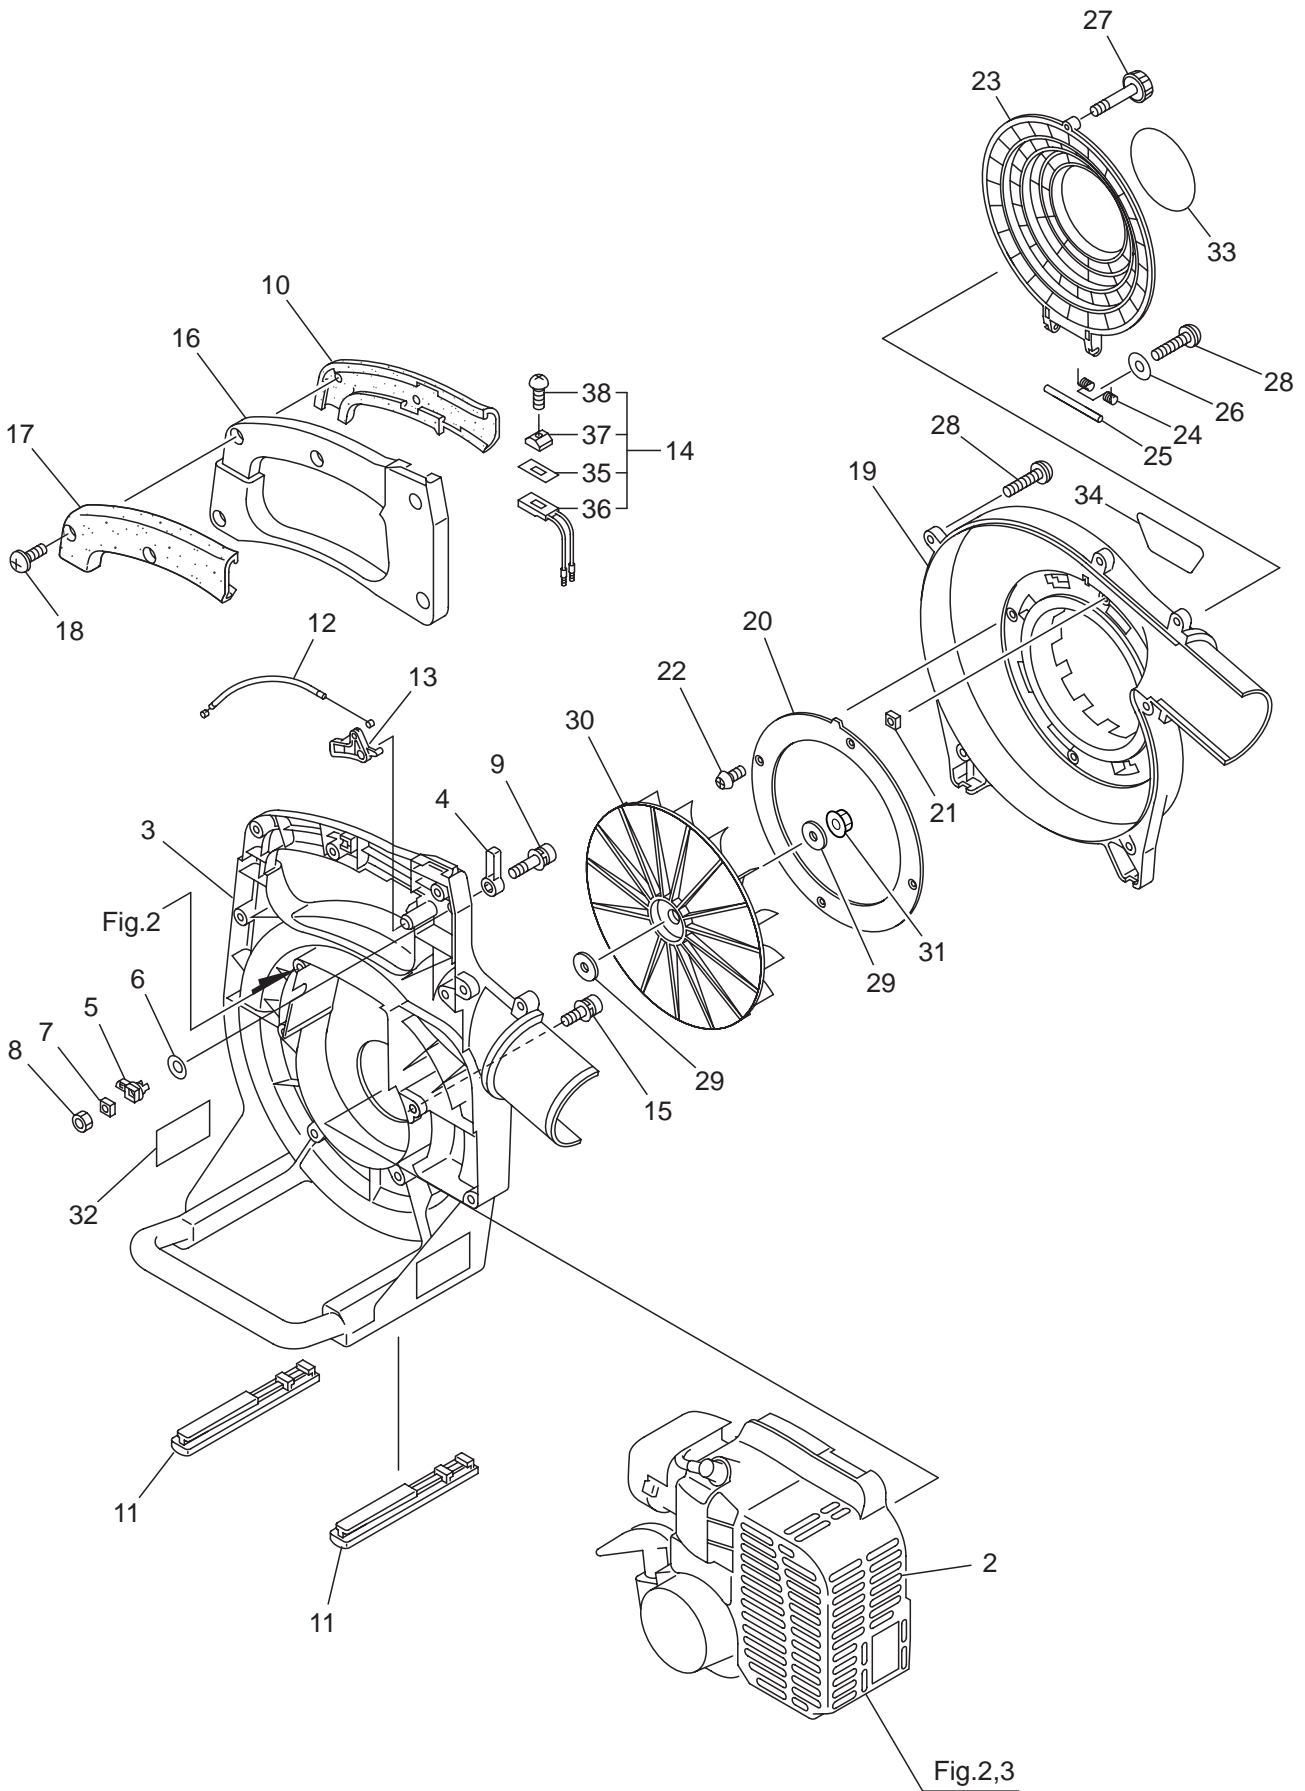

Maruyama. *E x t r a o r d i n a r y .*

1. BL3200 (MUS)
MAIN BODY

Ref. No.	Part No.	Part Name	Q'ty	Remarks
1-3	281535	Fan Case	1	
1-4	281586	Stopper (A)	1	
1-5	281867	Stopper (B)	1	
1-6	282862	Washer	1	
1-7	269423	Nut	1	
1-8	081028	Nut	1	M5
1-9	261246	Cap Screw	1	M5x25
1-10	281880	Grip (B)	1	
1-11	281865	Stand	2	
1-12	281862	Cable Comp.	1	
1-13	281585	Lever	1	
1-14	282170	Switch Ass'y	1	Incl.35-38
1-15	261250	Cap Screw	4	M5x20
1-16	281538	Handle	1	
1-17	281879	Grip (A)	1	
1-18	281989	Tapping Screw	5	5x20
1-19	281536	Fan Cover	1	
1-20	281869	Plate	1	
1-21	280008	Nut	1	M4
1-22	282060	Tapping Screw	4	4x10
1-23	281563	Cover	1	
1-24	281870	Spring	1	
1-25	281878	Rod	1	
1-26	263743	Washer	1	5.7x15.8xt2
1-27	282149	Knob	1	
1-28	281989	Tapping Screw	7	5x20
1-29	281873	Washer	2	8.5x26xt2.9
1-30	281874	Fan	1	
1-31	283041	Nut	1	M8
1-32	282549	Label	1	
1-33	284313	Label	1	BL3200
1-34	282558	Label	1	
1-35	282028	Label	1	
1-36	281863	Switch	1	
1-37	282171	Knob	1	
1-38	282172	Screw	1	

2.BL3200 (MUS)
ENGINE (CYLINDER, CRANKCASE)

Ref. No.	Part No.	Part Name	Q'ty	Remarks
2-46	283502	Starter Ass'y	1	Incl.47-54
2-47	283504	Reel	1	
2-48	283505	Cam Plate	1	
2-49	283506	Spring	1	
2-50	283507	Spiral Spring	1	
2-51	267213	Screw	1	
2-52	283509	Starter Rope	1	
2-53	283510	Starter Grip	1	
2-54	283511	Rope Stopper	1	
2-55	280934	Starter Pawl Ass'y	1	
2-56	265724	Cap Screw	2	M4x25
2-57	282547	Label	1	

3. BL3200 (MUS)
ENGINE (CARBURETOR, FUELTANK)

Ref. No.	Part No.	Part Name	Q'ty	Remarks
3-46	261117	Clip	1	
3-47	261117	Clip	1	
3-48	268940	Screw	2	M5x18
3-49	281715	Cap Screw	1	M5x20
3-50	261352	Label	1	Choke