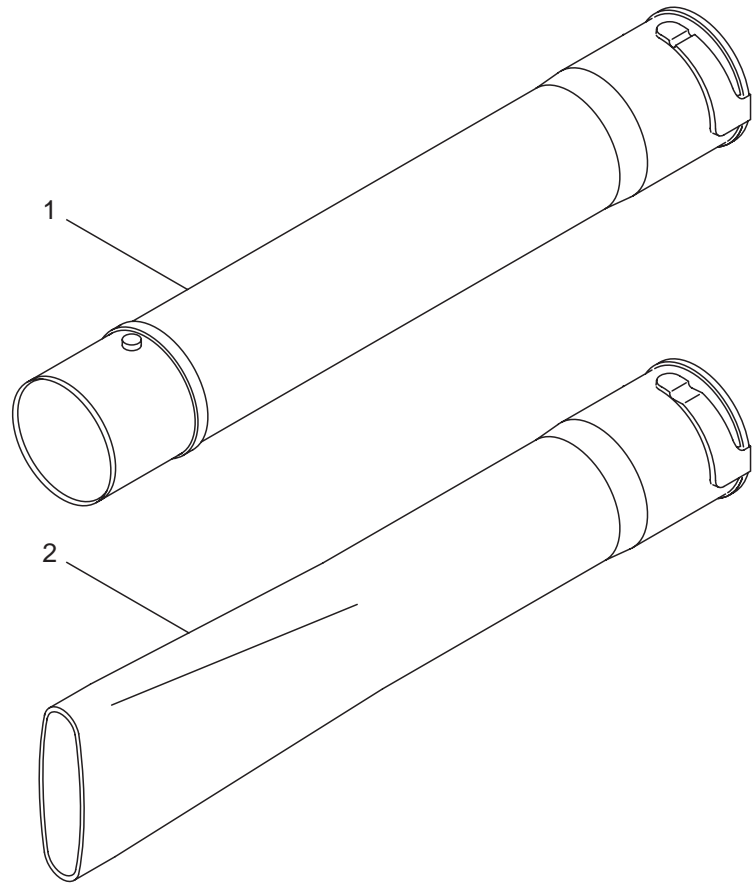

4. BL3200 (MUS)
ACCESSORIES

Ref. No.	Part No.	Part Name	Q'ty	Remarks
4-1	281875	Pipe (A)	1	
4-2	281876	Pipe (B)	1	
4-3	282738	Tool Set	1	Incl.4,5
4-4	219431	Wrench	1	3mm
4-5	210418	Box Spanner	1	13x19x(+)
4-6	282557	Instruction Manual	1	BL30MUS