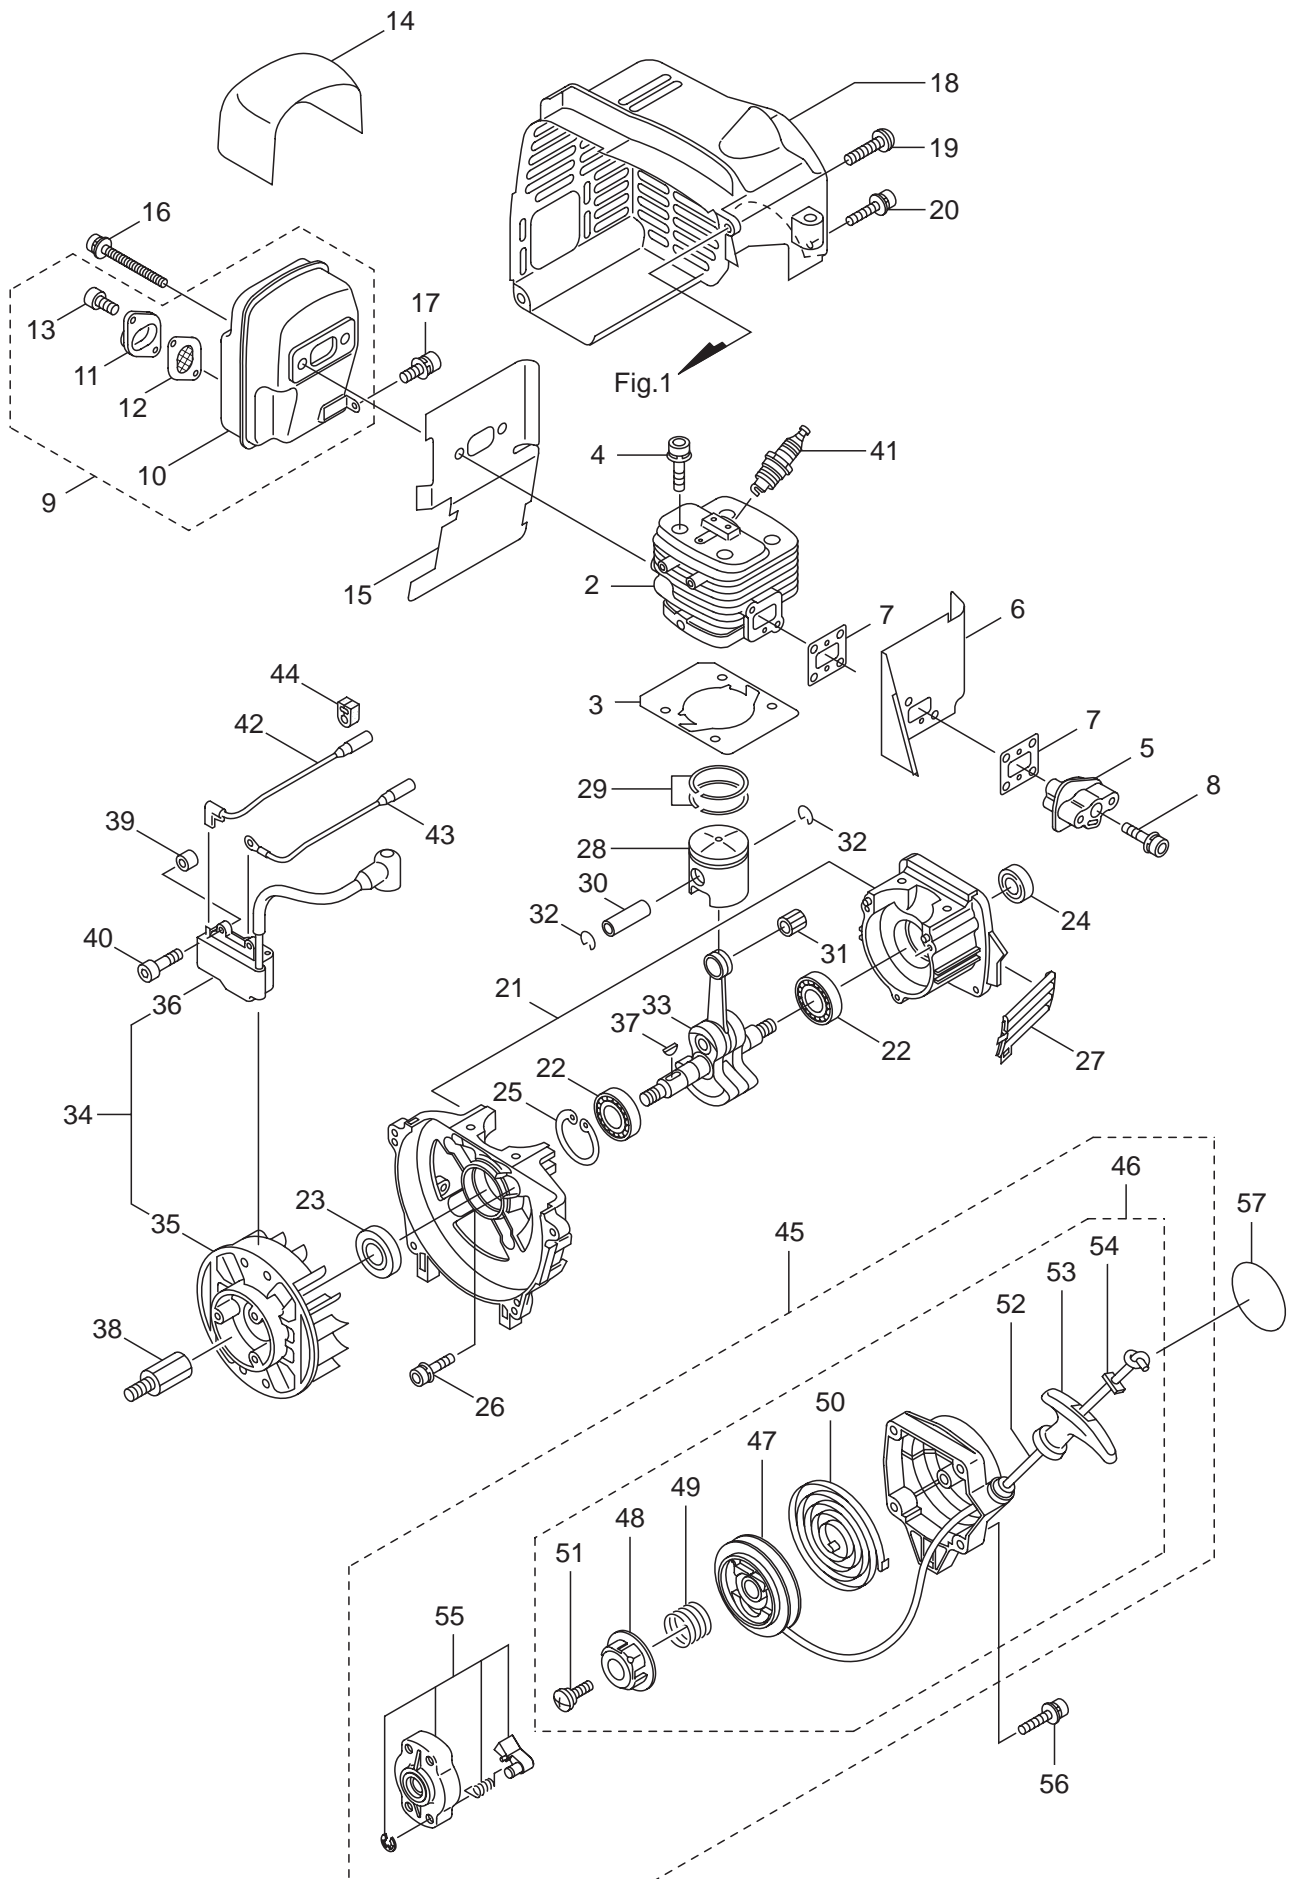

2. BL3200 (MUS)
ENGINE (CYLINDER, CRANKCASE)

Ref. No.	Part No.	Part Name	Q'ty	Remarks
2-1	858326	Engine	1	CE300/17
2-2	282400	Cylinder	1	
2-3	282537	Gasket	1	
2-4	261250	Cap Screw	4	M5x20
2-5	282579	Insulator	1	
2-6	281590	Air Duct	1	
2-7	261171	Gasket	2	
2-8	265924	Cap Screw	2	M5x25
2-9	282585	Muffler Ass'y	1	Incl.10-13
2-10	282586	Muffler Comp.	1	
2-11	281860	Tail	1	
2-12	267056	Spark Arrester	1	
2-13	265107	Cap Screw	2	M4x10
2-14	268461	Holder	1	
2-15	281589	Gasket	1	
2-16	266713	Cap Screw	2	M5x60
2-17	261607	Cap Screw	1	M5x16
2-18	281537	TopCover	1	
2-19	281989	Tapping Screw	2	5x20
2-20	265724	Cap Screw	2	M4x25
2-21	268241	Crankcase	1	
2-22	261491	Bearing	2	#6001C3
2-23	261492	Oil Seal	1	ISCD12287
2-24	261386	Oil Seal	1	ISCD12227
2-25	055185	Snap Ring	1	#28
2-26	261612	Cap Screw	3	M5x30
2-27	281442	Screen	1	
2-28	268782	Piston	1	
2-29	265067	Piston Ring	2	(2)Required
2-30	265068	Piston Pin	1	
2-31	265225	Bearing,Needle	1	
2-32	261393	Clip,Piston Pin	2	
2-33	265141	Crankshaft/Conn.RodAss'y	1	
2-34	282217	Magneto Ass'y	1	Incl.35,36
2-35	269808	Rotor/Fan	1	
2-36	282010	Ignition Coil Ass'y	1	
2-37	261076	Woodruff Key	1	3x10
2-38	281872	Shaft	1	
2-39	280381	Spacer	2	
2-40	261256	Cap Screw	2	M4x25
2-41	261200	Spark Plug	1	NGK BPM6Y
2-42	281864	Lead	1	
2-43	282087	Lead	1	
2-44	281172	Grommet	1	
2-45	283039	Recoil Starter Ass'y	1	Incl.46-55

2.BL3200 (MUS)
ENGINE (CYLINDER, CRANKCASE)

Ref. No.	Part No.	Part Name	Q'ty	Remarks
2-46	283502	Starter Ass'y	1	Incl.47-54
2-47	283504	Reel	1	
2-48	283505	Cam Plate	1	
2-49	283506	Spring	1	
2-50	283507	Spiral Spring	1	
2-51	267213	Screw	1	
2-52	283509	Starter Rope	1	
2-53	283510	Starter Grip	1	
2-54	283511	Rope Stopper	1	
2-55	280934	Starter Pawl Ass'y	1	
2-56	265724	Cap Screw	2	M4x25
2-57	282547	Label	1	