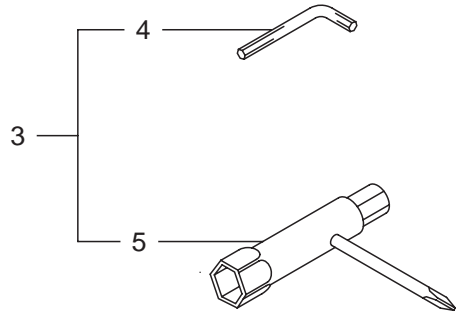

4. BL3200 (MUS)
ACCESSORIES

Ref. No.	Part No.	Part Name	Q'ty	Remarks
4-1	281875	Pipe (A)	1	
4-2	281876	Pipe (B)	1	
4-3	282738	Tool Set	1	Incl.4,5
4-4	219431	Wrench	1	3mm
4-5	210418	Box Spanner	1	13x19x(+)
4-6	282557	Instruction Manual	1	BL30MUS