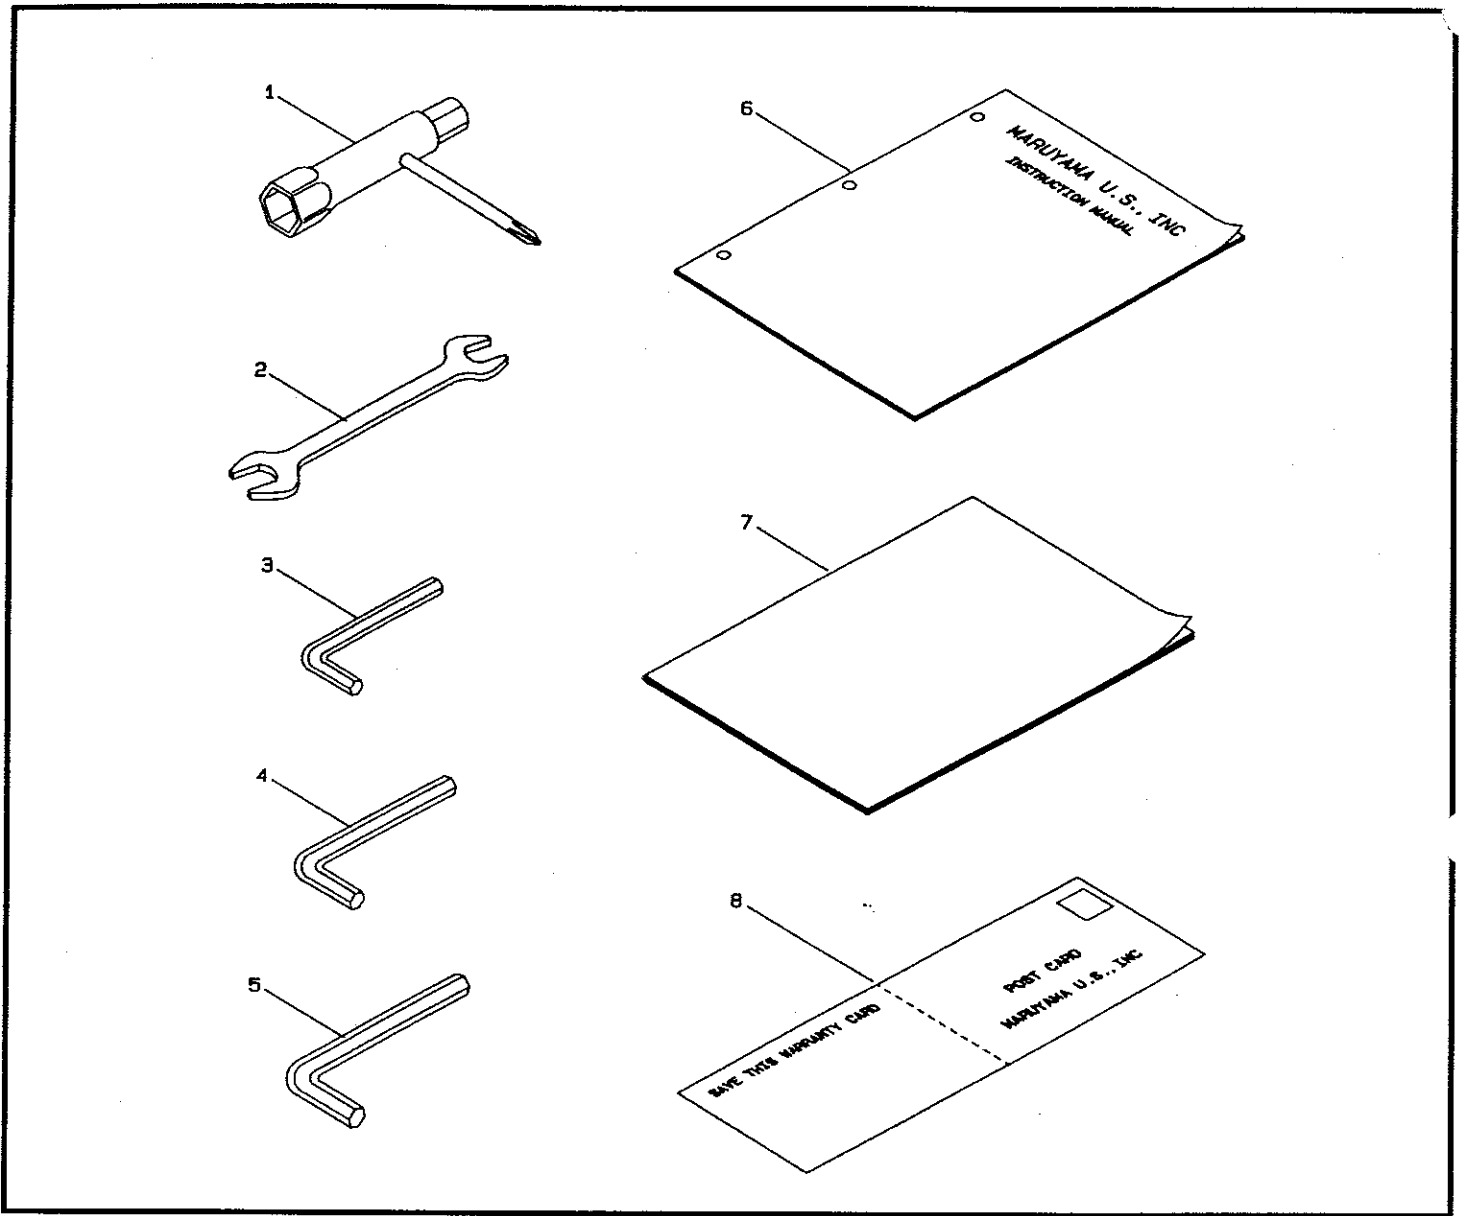

ACCESSORIES

Ref No.	Part No.	Description	Q'ty	Notes
1	222400	Box Spanner	1	
2	022865	Offset End Wrench	1	8x10
3	219431	Spanner	1	3MM
4	219432	Spanner	1	4MM
5	219433	Wrench	1	5MM
6	222376	Instruction Manual	1	
7	222420	Instruction Manual	1	Engine
8	216007	Warranty Registration Card	1