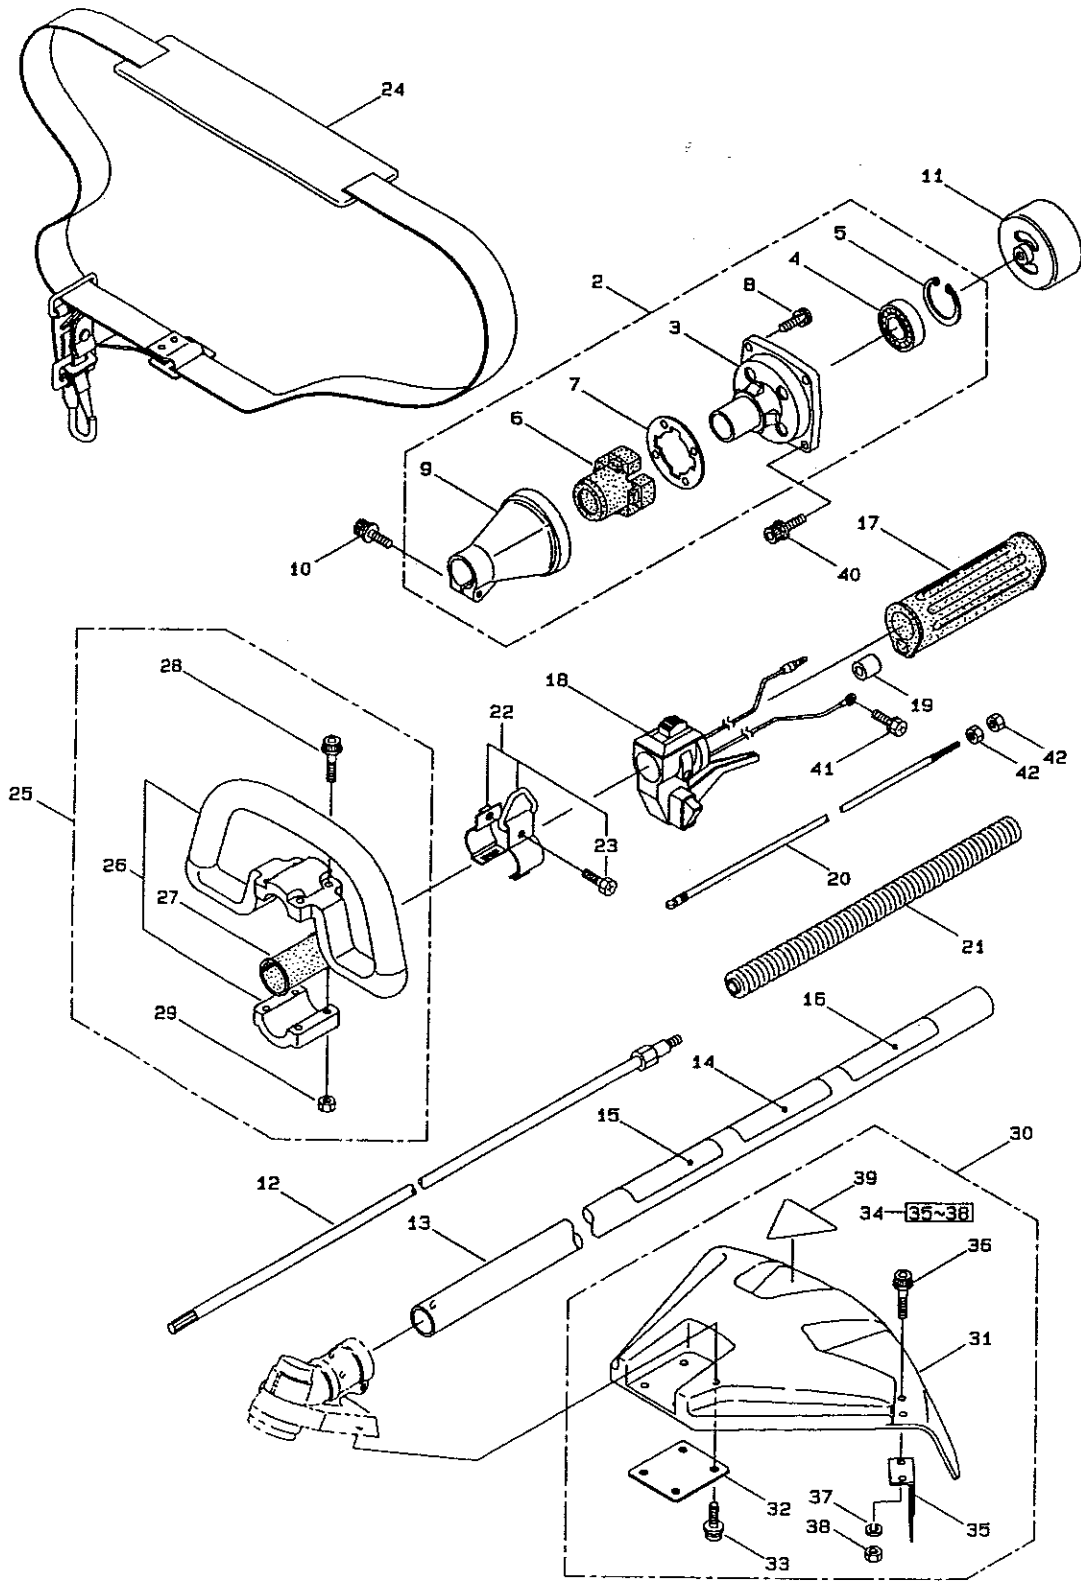

# BCGX22 MAIN BODY

Ref No.	Part No.	Description	Q'ty	NOTES
2	220061	Clutch Case Assy	1	INCL. 3-9
3	220062	Bearing Case	1	
4	261743	Bearing	1	#6000ZZ
5	054676	Snap Ring	1	
6	214162	Buffer	1	
7	214163	Washer	1	
8	092033	Screw	1	M5X15
9	214593	Driveshaft Tube Adapter	1	
10	261246	Cap Screw	1	M5X25
11	222671	Clutch Drum	1	
12	220064	Driveshaft Assy	1	
13	218711	Outer Transmission Pipe	1	
14	221501	Decal	1	
15	221502	Decal	1	
16	222310	Decal	1	BCGX22
17	215532	Shaft Grip	1	
18	222397	Throttle Trigger	1	
19	214083	Outer Guide	1	
20	222289	Throttle Cable	1	
21	213548	Plastic Tube	1	
22	054691	Hanging Bracket Assy	1	INCL. 23
23	089738	Bolt	1	M5X15
24	220533	Shoulder Strap Assy	1	
25	215601	Loop Handle Assy	1	INCL. 26-29
26	214982	Handle Assy	1	
27	213171	Packing	1	
28	215608	Cap Screw	4	M5X30X16
29	089846	Nut	4	M5
30	221833	Safety Cover Assy	1	INCL. 31-39
31	221403	Safety Cover	1	
32	221469	Plate	1	
33	221785	Cap Screw	4	M5X12
34	221836	String Cutter Assy	1	INCL. 35-38
35	221438	String Cutter	1	
36	215351	Cap Screw	2	M5X25
37	089901	Washer	2	M5
38	089846	Nut	2	M5
39	220895	Decal	1	
40	219113	Cap Screw	4	M6X20
41	092578	Bolt	1	M5X10
42	081032	Nut	2	M6