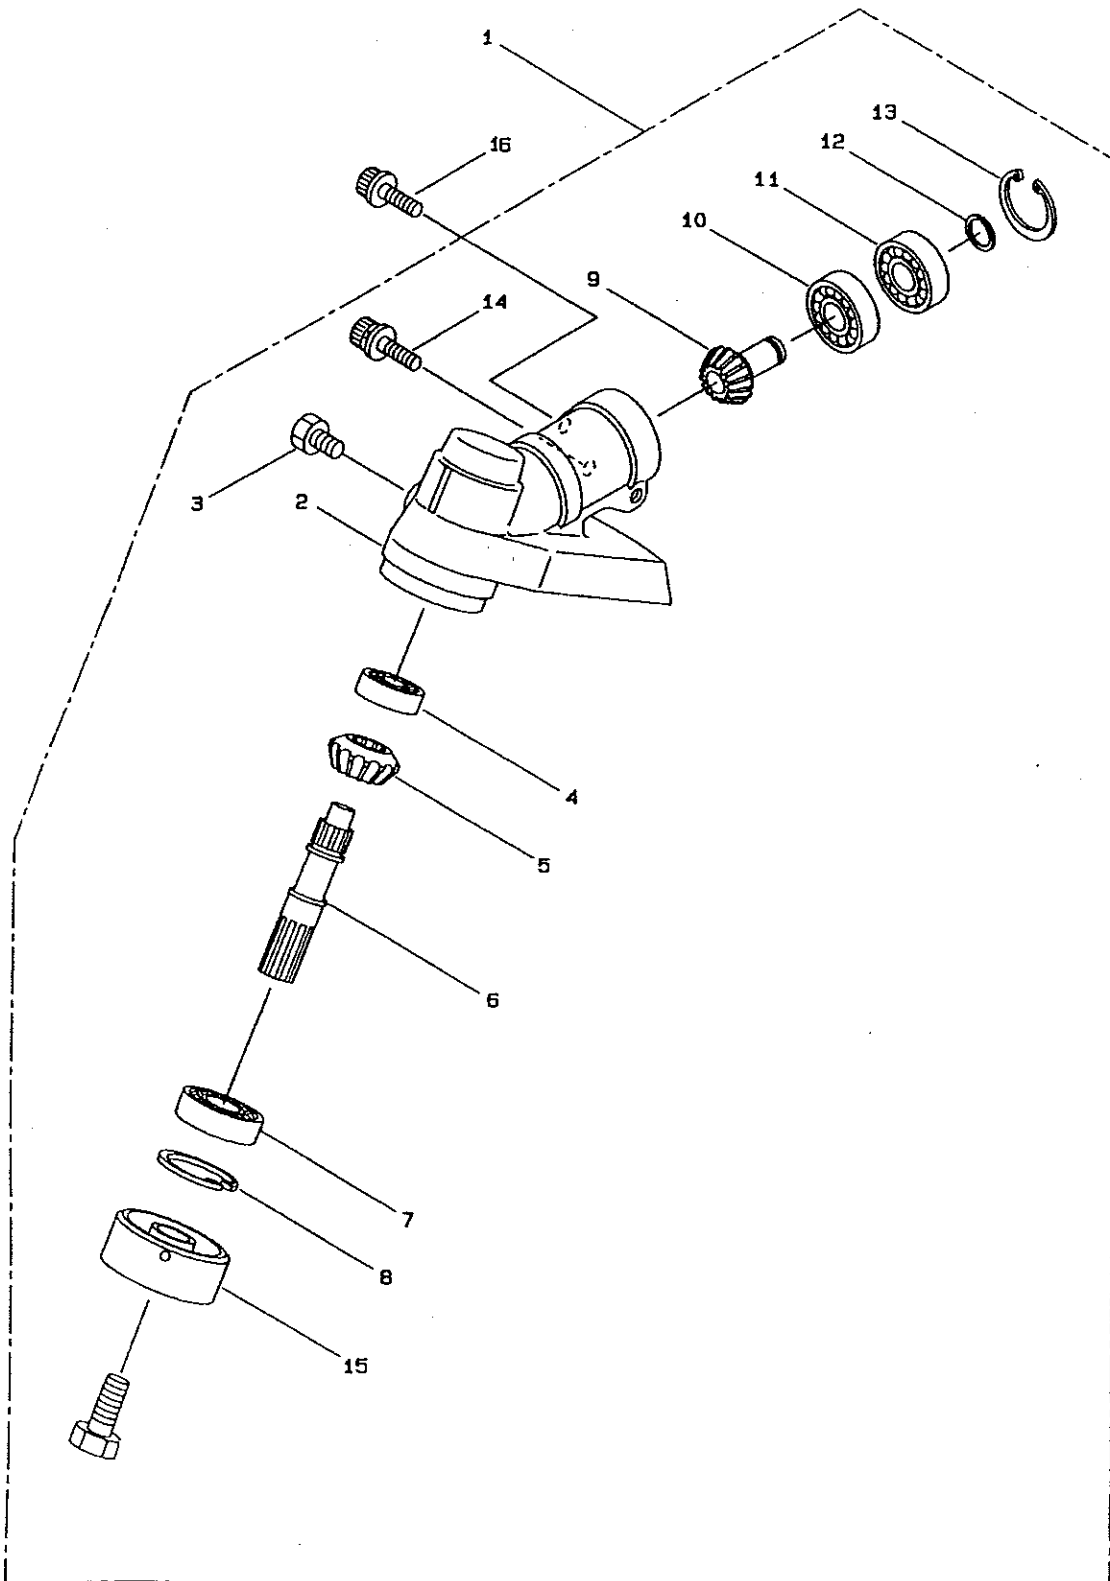

GEARCASE

GEARCASE

Ref No.	Part No.	Description	Q'ty	NOTES
1	221834	Gearcase Assy	1	INCL. 2-16
2	219077	Gearcase	1	
3	089884	Bolt	1	M8X10
4	210554	Bearing	1	
5	210555	Gear	1	
6	215762	Blade Shaft	1	
7	212999	Bearing	1	#6001 2RK
8	055185	Snap Ring	1	
9	215544	Pinion Gear	1	
10	210560	Bearing	1	#609
11	217042	Bearing	1	#609Z
12	140269	Snap Ring	1	
13	140270	Snap Ring	1	
14	261246	Cap Screw	1	MX25
15	221467	Boss Adapter	1	
16	215993	Cap Screw	1	M5X10