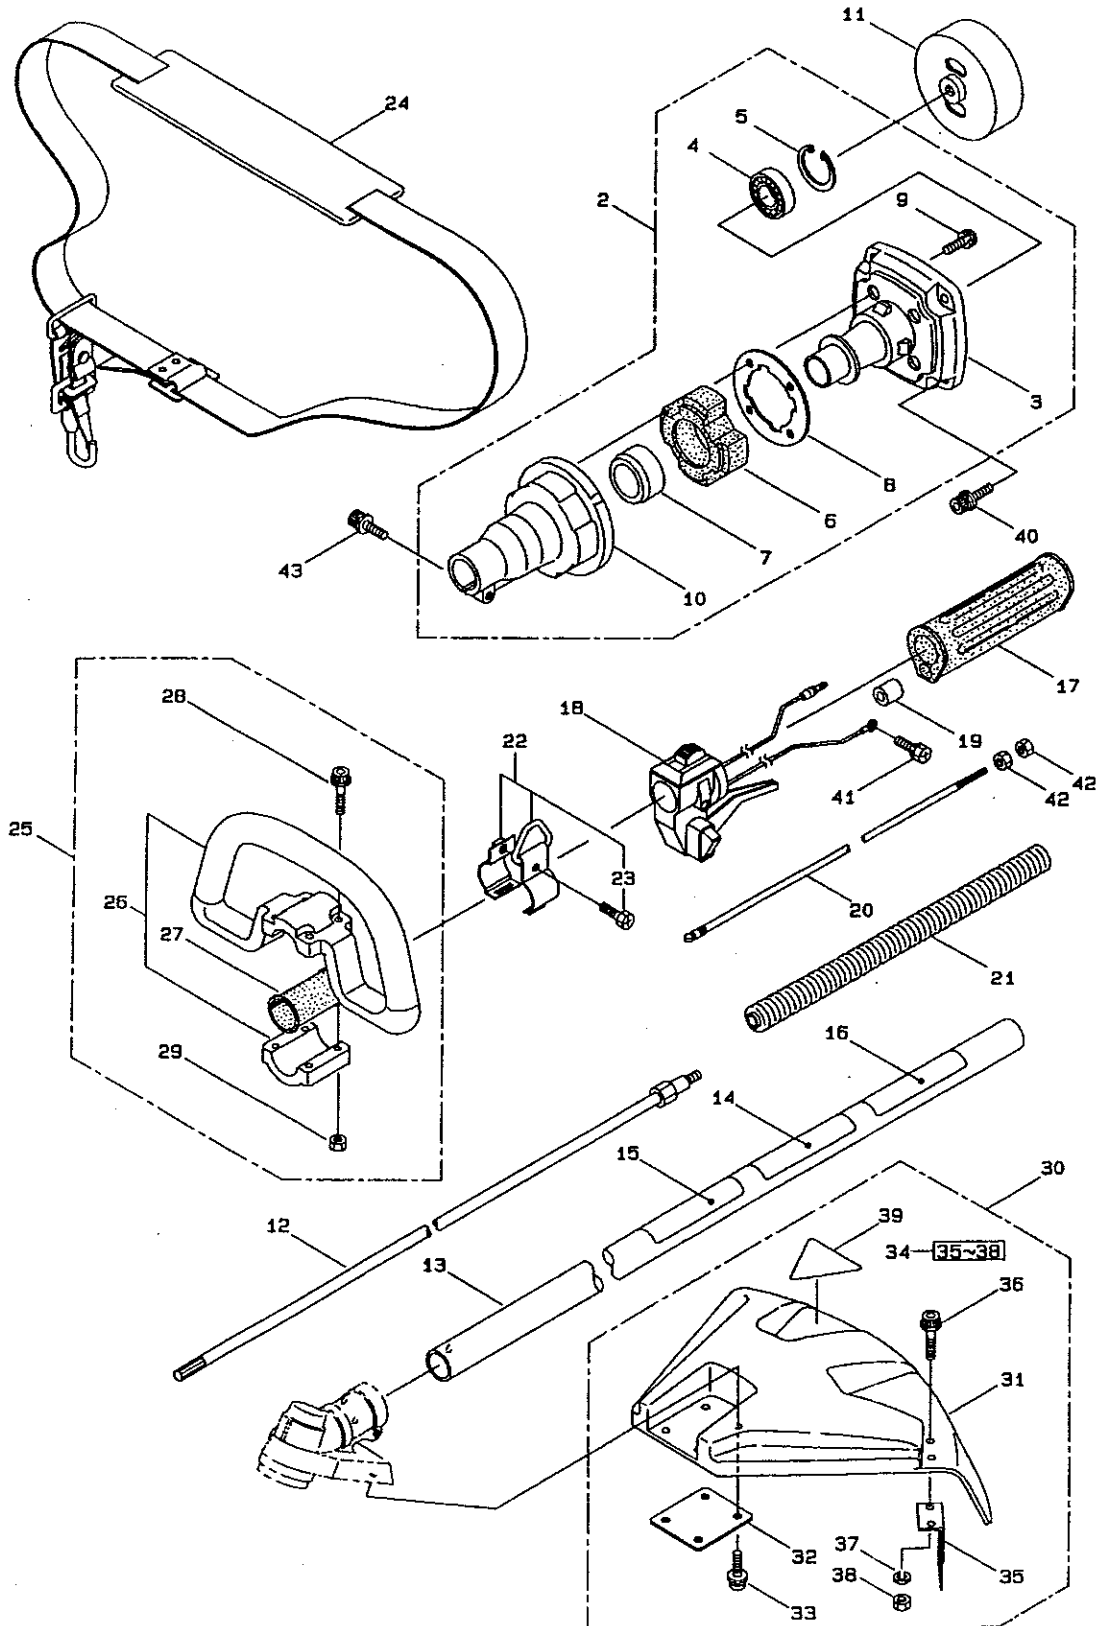

BCGX31 MAIN BODY

BCGX31 MAIN BODY

Ref No.	Part No.	Description	Q'ty	NOTES
2	222354	Clutch Case Ass'y.	1	INCL. 3-10
3	222369	Bearing Case	1	
4	016405	Bearing	1	#6200ZZ
5	013825	Snap Ring	1	
6	217045	Buffer A	1	
7	217046	Buffer B	1	
8	217047	Washer	1	
9	092033	Screw	4	M5X15
10	222355	Driveshaft Tube Adapter	1	
11	222260	Clutch Drum	1	
12	222261	Driveshaft Ass'y.	1	
13	218711	Outer Transmission Pipe	1	
14	221501	Decal	1	CAUTION
15	221502	Decal	1	CAUTION
16	222311	Decal	1	BCGX31
17	215532	Shaft Grip	1	
18	222397	Throttle Trigger	1	
19	214083	Outer Guide	1	
20	222289	Throttle Cable	1	
21	213548	Plastic Tube	1	
22	054691	Hanging Bracket Assy	1	INCL. 23
23	089738	Bolt	1	M5X15
24	220533	Shoulder Strap Assy	1	
25	215601	Loop Handle Assy	1	INCL. 26-29
26	214982	Handle Assy	1	
27	213171	Packing	1	
28	215608	Cap Screw	4	M5X30X16
29	089846	Nut	4	M5
30	221833	Safety Cover Assy	1	INCL. 31-39
31	221403	Safety Cover	1	
32	221469	Plate	1	
33	221785	Cap Screw	4	5X12
34	221836	String Cutter Assy	1	INCL. 35-38
35	221438	String Cutter	1	
36	215351	Cap Screw	2	5X25
37	089901	Washer	2	M5
38	089846	Nut	2	M5
39	220895	Decal	1	
40	219113	Cap Screw	4	6X20
41	092578	Bolt	1	5X10
42	081032	Nut	2	
43	220632	Cap Screw	1	6X30