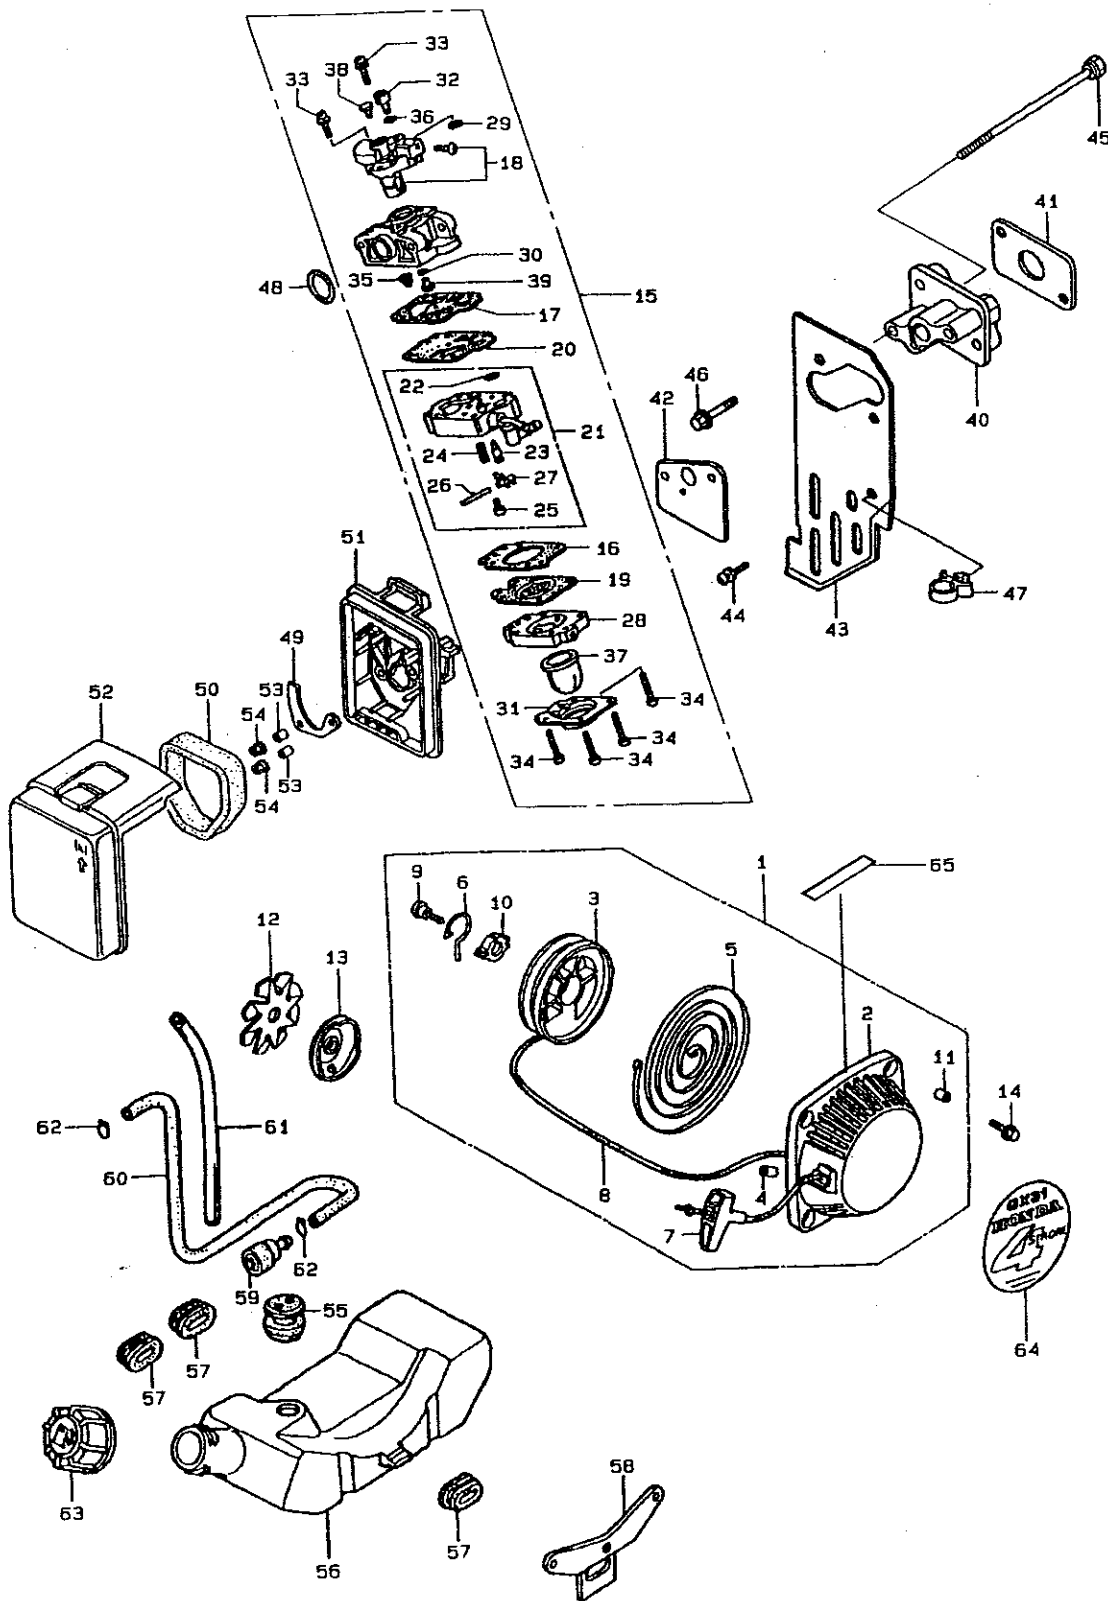

BCGX22 & BCGX31 CARBURETOR & FUEL TANK

BCGX22 & BCGX31 CARBURETOR & FUEL TANK

Ref No.	Part No.	Description	Q'ty	NOTES
1	626713	Starter Assy, Recoil	1	INCL 2-11
2	626714	Case, Recoil Starter	1	
3	626715	Reel, Recoil Starter	1	
4	626716	Guide, Rope	1	
5	626717	Spring, Recoil Starter	1	
6	626720	Arm, Swing	1	
7	626721	Knob, Recoil Starter	1	
8	626722	Rope, Recoil Starter	1	
9	626723	Screw Set	1	
10	626724	Collar	1	
11	626725	Collar	4	
12	626718	Fan, Ratchet	1	
13	626719	Pulley, Recoil Starter	1	
14	626675	Bolt, Flange (5x18)	4	
15	626872	Carburetor Assy.	1	BCGX22
15	626873	Carburetor Assy.	1	BCGX31
16	626734	Gasket, Metering Diaphragm	1	
17	626735	Gasket, Pump	1	
18	626736	Throttle Valve Assy	1	
19	626737	Diaphragm Assy, Metering	1	
20	626738	Diaphragm Pump	1	
21	626739	Body Assy, Pump	1	
22	626741	Screen Inlet	1	
23	626742	Valve, Inlet Needle	1	
24	626743	Spring, Metering Lever	1	
25	626744	Screw, Metering Lever Pin	1	
26	626745	Pin, Metering Lever	1	
27	626746	Lever, Metering	1	
28	626740	Body Assy, Air Purge	1	
29	626747	Ring, Spring Retaining	1	
30	626748	O-Ring	1	
31	626749	Cover, Primer Pump	1	
32	626750	Swivel	1	
33	626751	Screw, Throttle Collar	2	
34	626752	Screw, Pump Cover	4	
35	626753	Spring, Pump	1	
36	626754	Washer	1	
37	626755	Pump, Primer	1	
38	627058	Ball, Brass	1	
39	626769	Jet(#36)	1	GX22 STAND.
39	626770	Jet(#38)	1	
39	626771	Jet(#39)	1	
39	626772	Jet(#40)	1	GX31 STAND.
39	626767	Jet(#34)	1	
39	626768	Jet(#35)	1	
40	626759	Insulator	1	
41	626760	Packing, Insulator	1	
42	626761	Packing, Carburetor	1	
43	626762	Guide, Air In.	1	
44	626763	Screw-Washer (5x10)	1	
45	626764	Bolt(5x75)	2	
46	626678	Bolt, Flange (5x22)	2	
47	626765	Clip, Wire Harness	1	
48	626766	Bolt, Clutch (8mm)	1	
49	626773	Plate, Oil Trap	1	
50	626774	Element, Air Cleaner	1	
51	626775	Case Comp, Air Cleaner	1	
52	626776	Cover, Air Cleaner	1	

Ref No.	Part No.	Description	Q'ty	Notes
53	626777	Collar, Air Cleaner	2	
54	626244	Nut, Flange 5mm	2	
55	626784	Grommet, Fuel Tube	1	
56	626785	Fuel Tank	1	BCGX22
56	626786	Fuel Tank	1	BCGX31
57	626787	Rubber, Tank Mounting	3	
58	626788	Stay, Fuel Tank	1	
59	626790	Fuel, Filter	1	
60	626791	Tube, Fuel	1	
61	626792	Tube, Fuel Return	1	
62	626793	Clip, Tube	1	
63	626789	Fuel Cap Assy.	1	
64	626802	Decal	1	BCGX22
64	626803	Decal	1	BCGX31