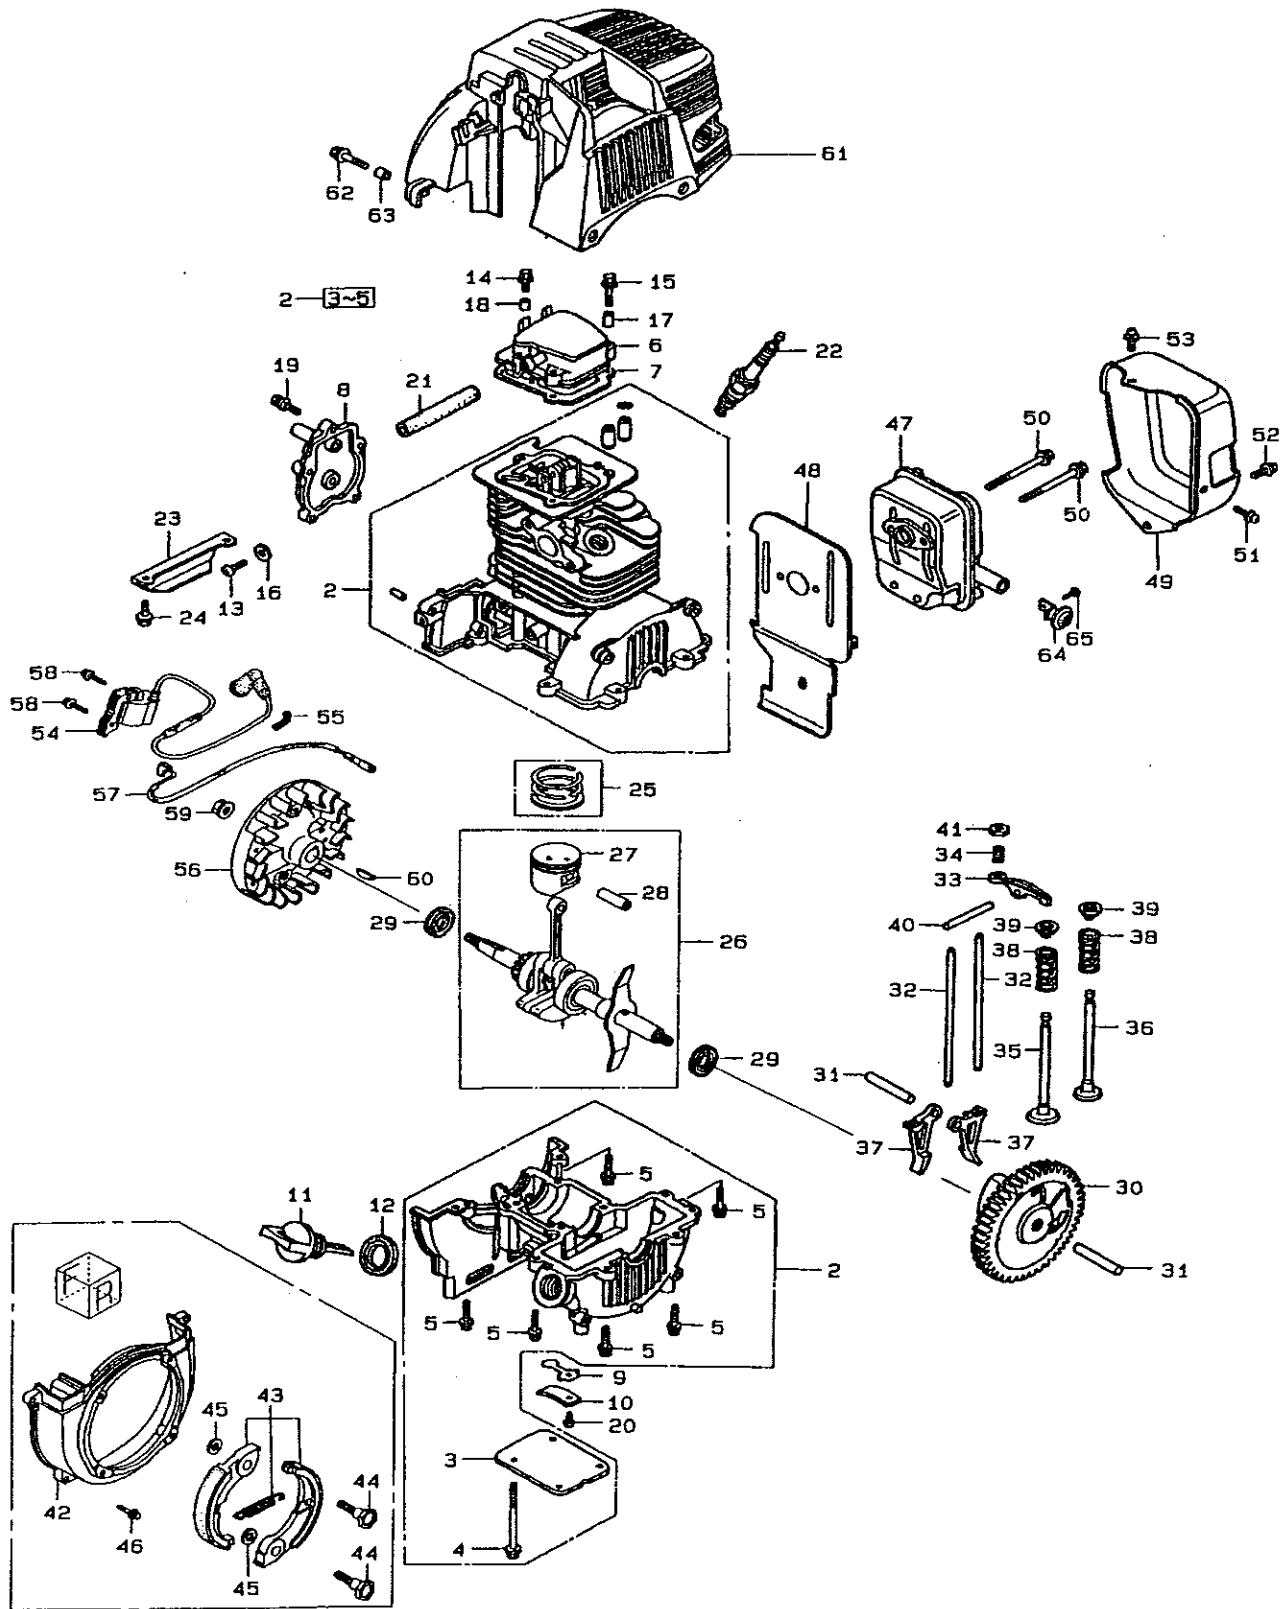

BCGX22 & BCGX31 ENGINE

BCGX22 & BCGX31 ENGINE

Ref No.	Part No.	Description	Q'ty	Notes
2	626664	Crankcase Set Comp	1	BCGX22
2	626665	Crankcase Set Comp	1	BCGX31
3	626670	Cover, Oil Outlet Valve	1	
4	626674	Bolt, Flange	1	5X55
5	626675	Bolt, Flange (5x18)	1	5X18
6	626666	Cover Comp, Head	1	
7	626667	Gasket, Head Cover	1	
8	626668	Cover, Camshaft	1	BCGX22
8	626669	Cover, Camshaft	1	BCGX31
9	626671	Valve, Outlet	1	
10	626672	Plate Stopper	1	
11	626673	Cap, Oil Filler	1	
12	626334	Gasket, Oil Filler Cap	1	
13	622676	Screw, Pan	1	6X8
14	626677	Bole, Flange	1	5X12
15	626678	Bolt, Flange (5x22)	1	5X22
16	626679	Washer, Sealing	1	6.5MM
17	626680	Collar, Head Cover	1	
18	626681	Collar, Top Cover	1	
19	626682	Bolt	1	4X16
20	626683	Screw, Pan	1	3X5
21	626684	Tube	1	7X68
22	626870	Spark Plug	1	
23	626687	Stand	1	
24	626688	Bolt, Flange	2	
25	626696	Ring Set, Piston	1	BCGX22
25	626697	Ring Set, Piston	1	BCGX31
26	626693	Crankshaft, Comp	1	BCGX22
26	626694	Crankshaft, Comp	1	BCGX31
27	626689	Piston	1	BCGX22
27	626690	Piston	1	BCGX31
28	626691	Pin, Piston	1	BCGX22
28	626692	Pins, Piston	1	BCGX31
29	626695	Oil Seal, (12x5x6)	2	12X25X6
30	626698	Camshaft Assy	1	
31	626699	Roller (5x23.8)	2	5X23.8
32	626700	Rod, Push	2	
33	626701	Arm, Valve Rocker	2	
34	626702	Pivot, Rocker Arm	2	
35	626703	Valve	1	BCGX22
35	626704	Valve	1	BCGX31
36	626705	Valve Ex	1	
37	626706	Lifter, Valve	2	
38	626707	Spring, Valve	2	
39	626708	Retainer, Valve Spring	2	
40	626709	Roller	1	
41	626710	Nut, Tappet Adjusting	2	
42	626726	Cover, Fan	1	BCGX22
42	626727	Cover, Fan	1	BCGX31
43	626728	Clutch Assy	1	BCGX22
43	626729	Clutch Assy	1	BCGX31
44	626730	Bolt, Clutch (6mm)	2	BCGX22
44	626731	Bolt, Clutch (8mm)	2	BCGX31
45	626732	Washer, Clutch (6x15)	2	BCGX22
45	626733	Washer, Clutch (8x17)	2	BCGX31
46	626675	Bolt, Flange (5x18)	2	5X18
47	626874	Muffler Comp	1	
48	626779	Guide, Air Ex	1	
49	626875	Inner Cover, Top	1	

Ref No.	Part No.	Description	Q'ty	NOTES
50	626781	Bolt, Flange(5x50)	2	
51	626782	Screw-Washer(5x8)	1	
52	626763	Screw-Washer(5x10)	1	
53	626783	Screw-Washer(5x16)	1	
54	626794	Coil Assy, Ignition	1	
55	626795	Tube A, Corrugated	1	
56	626796	Flywheel Comp	1	BCGX22
56	626797	Flywheel Comp	1	BCGX31
57	626798	Cord, Stop Switch	1	
58	626799	Bolt-Washer (5x16)	2	
59	625920	Nut, Flange 8mm	1	
60	626800	Key, Woodruff (16x12)	1	
61	626801	Cover Comp	1	
62	626678	Bolt, Flange (5x22)	2	
63	626681	Collar, Top Cover	2	
64	626878	Arrester, Spark	1	
65	583786	Screw, Tapping	1