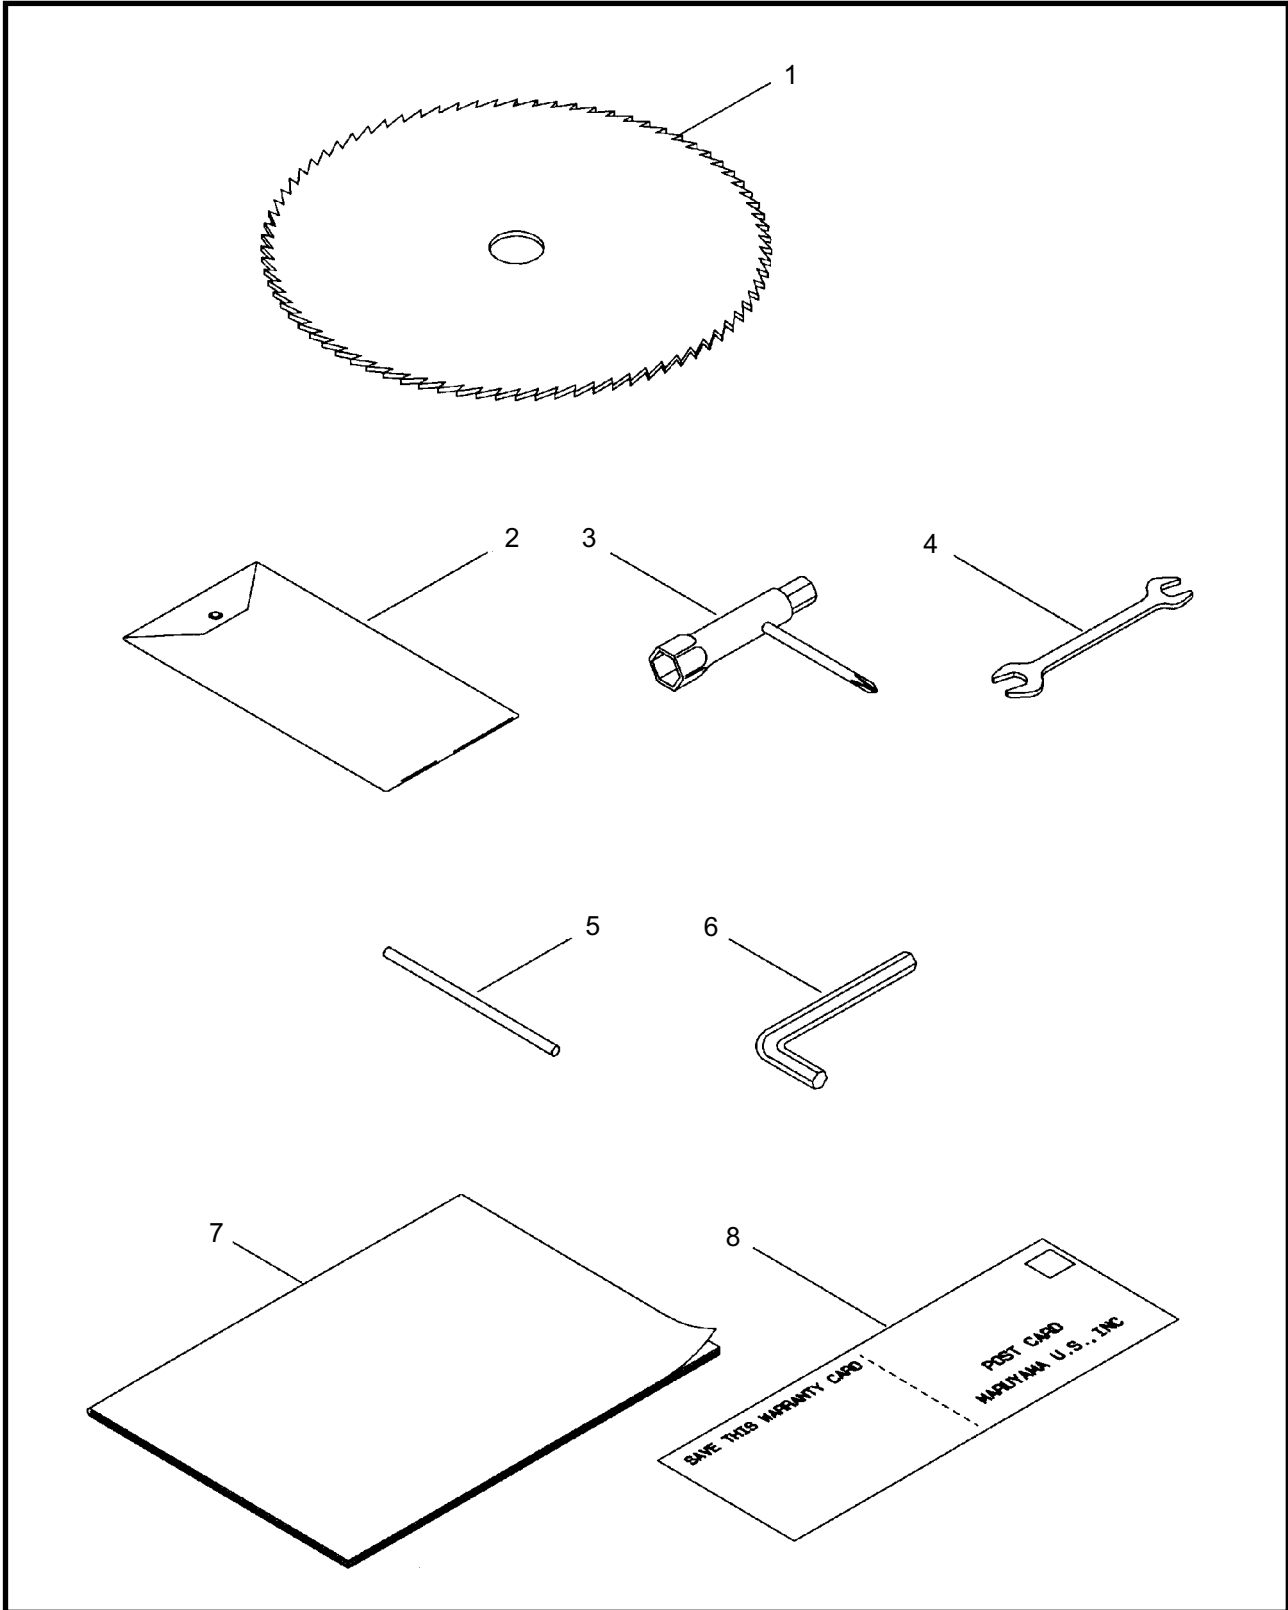

ACCESSORIES

REF #	PART #	DESCRIPTION	Q'TY.	NOTES
1	913143	Saw Blade	1	255x80
2	054753	Tool Bag	1	
3	210418	Box Spanner	1	13x19x(+)
4	022865	Double-ended Wrench	1	8x10
5	210181	Lever Handle	1	3.5x170L
6	219433	Wrench	1	5mm
7	220598	Instruction Manual	1	
8	216007	Warranty Card	1