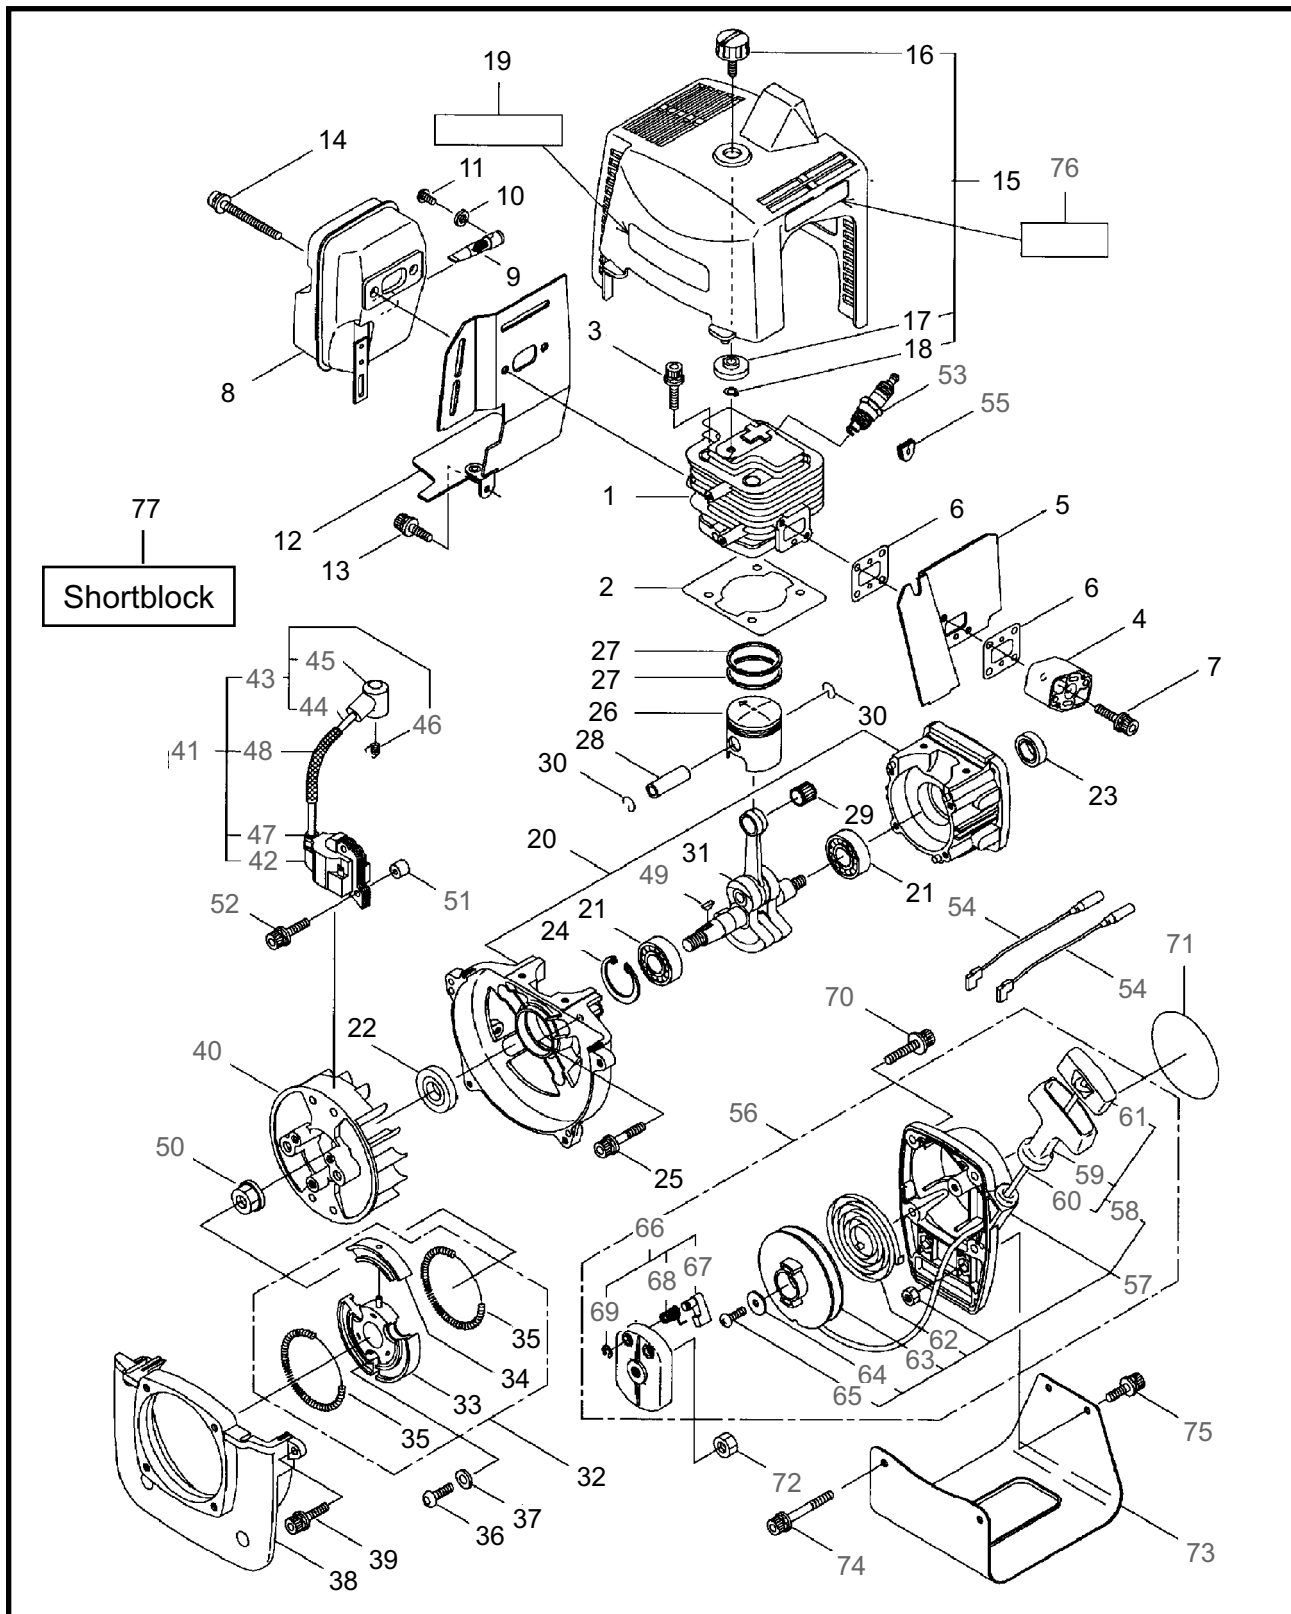

6 ILLUSTRATED PARTS LIST

BC4200H

ENGINE

REF #	PART #	DESCRIPTION	Q'TY.	NOTES
1	262544	Cylinder	1	New gasket required
2	262546	Gasket	1	
3	261246	Cap Screw	4	M5x25
4	262548	Insulator	1	New gasket required
5	262550	Air Duct	1	
6	262790	Gasket	2	
7	265924	Cap Screw	2	M5x25
8	264020	Muffler	1	
9	262388	Spark Arrester	1	
10	264857	Washer	1	
11	089596	Tapping Screw	1	M3x10
12	262617	Gasket	1	
13	261607	Cap Screw	1	M5x16
14	262687	Cap Screw	2	M6x65
15	263922	Top Cover Ass'y	1	Incl. 16-18
16	262556	Knob	1	
17	262689	Spacer	1	
18	262690	Snap Ring	1	
19	262714	Label	1	MARUYAMA
20	262558	Crankcase	1	
21	262658	Bearing	2	#6202C3
22	262660	Oil Seal	1	
23	262565	Oil Seal	1	
24	012380	Snap Ring	1	
25	261999	Cap Screw	4	M5x40
26	265227	Piston	1	
27	262476	Piston Ring	2	(2)Required
28	262749	Piston Pin	1	
29	262659	Bearing, Needle	1	
30	262479	Clip, Piston Pin	2	
31	262567	Crankshaft/Conn.Rod Ass'y	1	
32	264074	Clutch Ass'y	1	Incl. 33-35
33	264072	Wheel	1	
34	264071	Clutch Shoe	3	
35	264070	Spring,Clutch	2	
36	264039	Cap Screw	3	M6x30
37	264073	Washer	3	
38	267287	Fan Cover	1