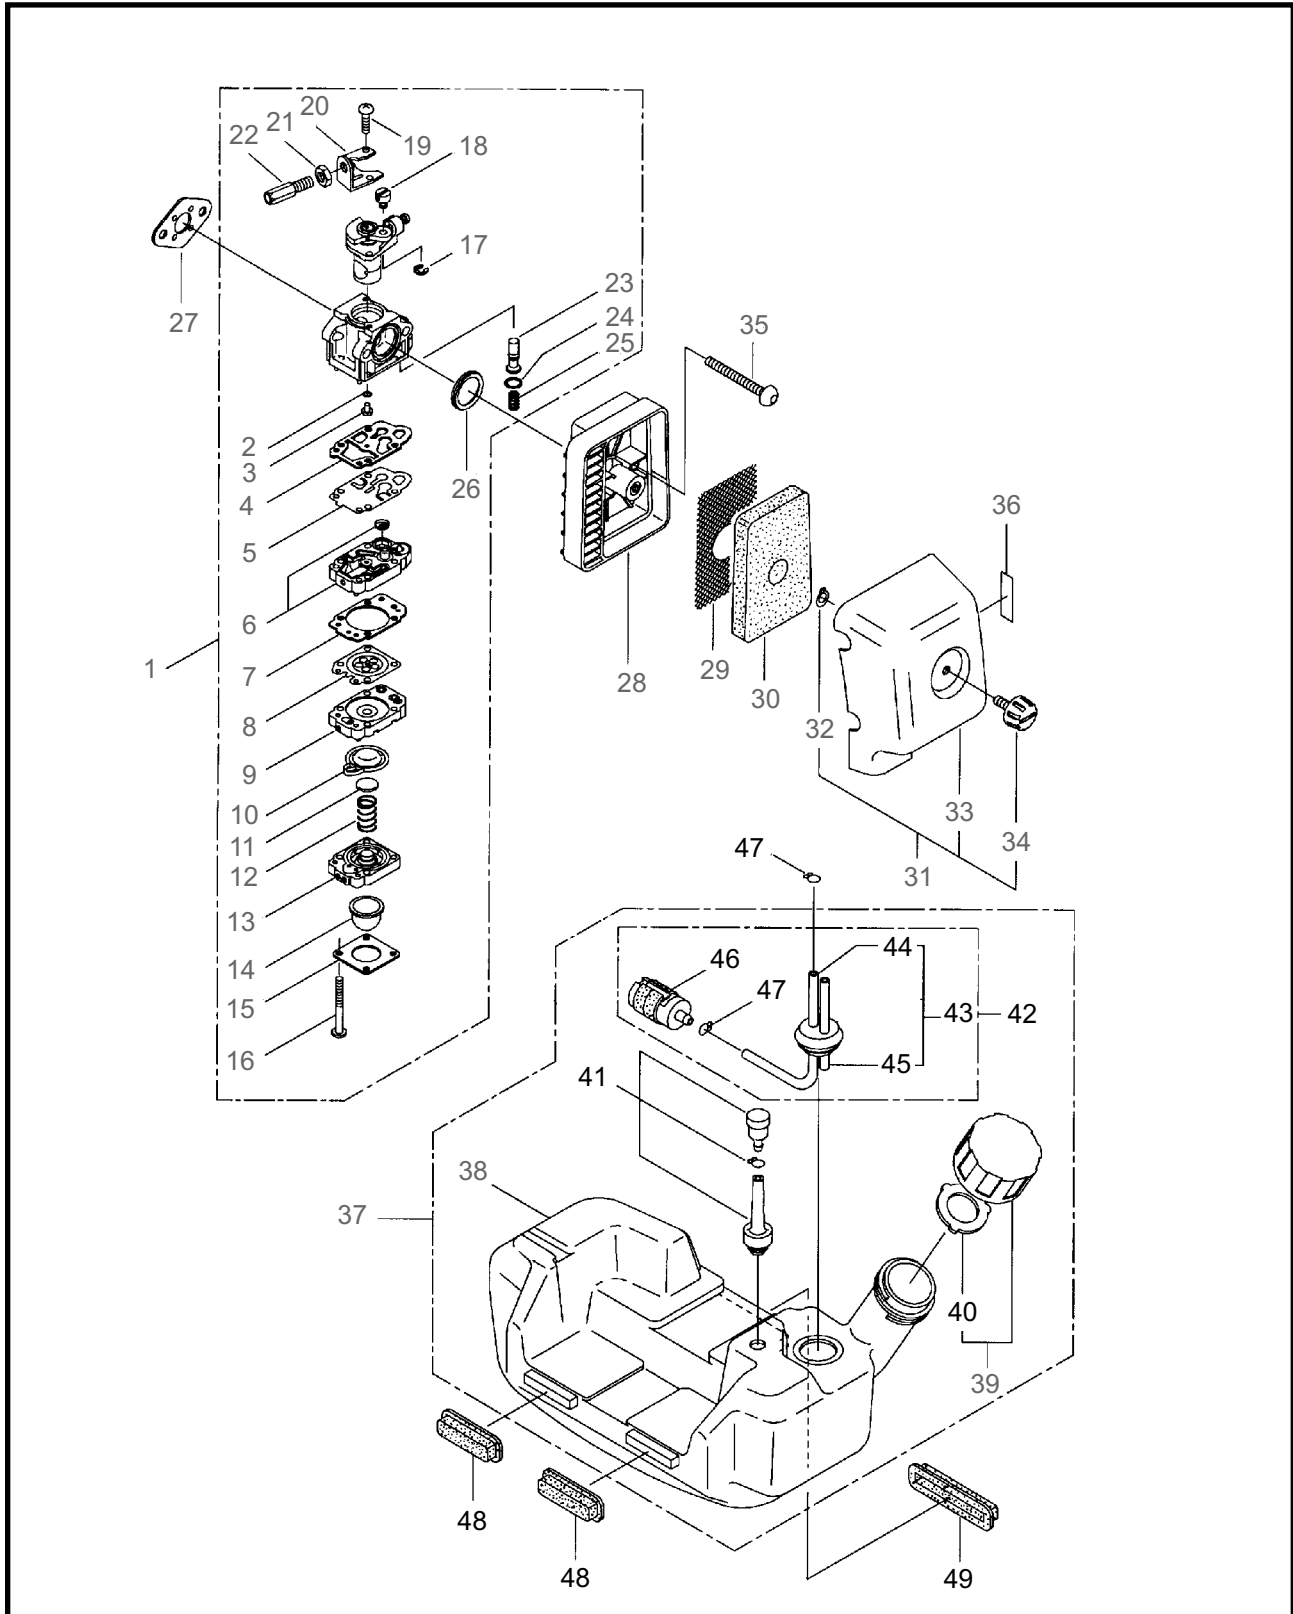

CARBURETOR AND FUEL TANK

REF #	PART #	DESCRIPTION	Q'TY.	NOTES
40	261105	Gasket	1	
41	261696	Breather Ass'y	1	
42	262645	Fuel Pipe Pick-up Ass'y	1	Incl. 43-47
43	262646	Fuel Pipe Ass'y	1	Incl. 44-45
44	262649	Fuel Pipe	1	
45	263038	Return Pipe	1	3x6x85L
46	267328	Fuel Filter Ass'y	1	
47	261117	Clip	2	
48	261119	Pad	2	
49	262697	Pad	1