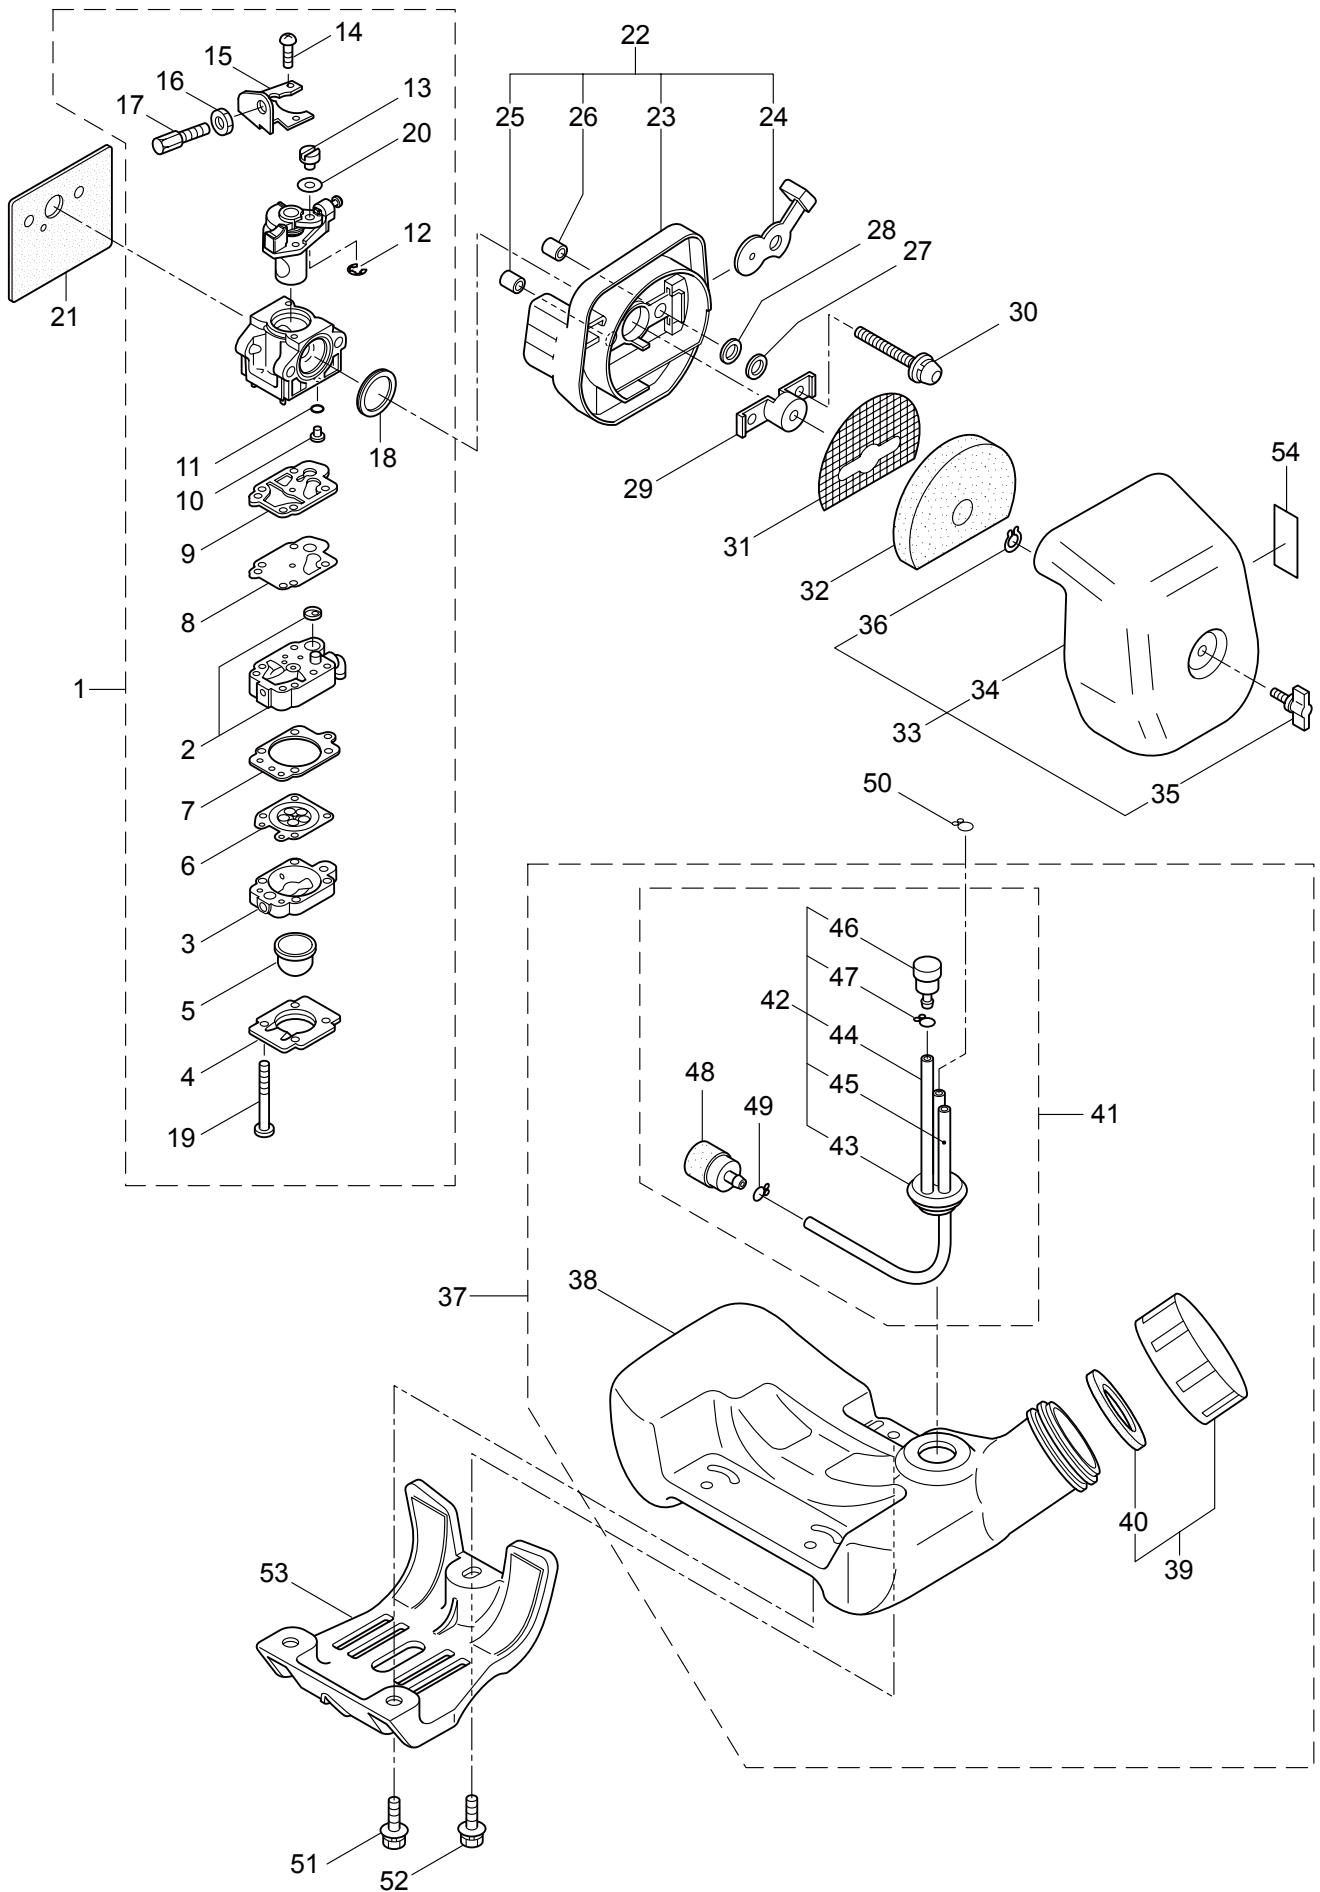

4. BC2621CA
CARBURETOR, FUEL TANK

Ref. No.	Part No.	Part Name	Q'ty	Remarks
4-46	261590	Breather	1	
4-47	261117	Clip	1	
4-48	264653	Filter Ass'y	1	
4-49	261117	Clip	1	
4-50	261117	Clip	1	
4-51	281714	Cap Screw	2	M5x20
4-52	281715	Cap Screw	1	M5x20
4-53	281441	Stand	1	
4-54	261352	Label	1	Choke