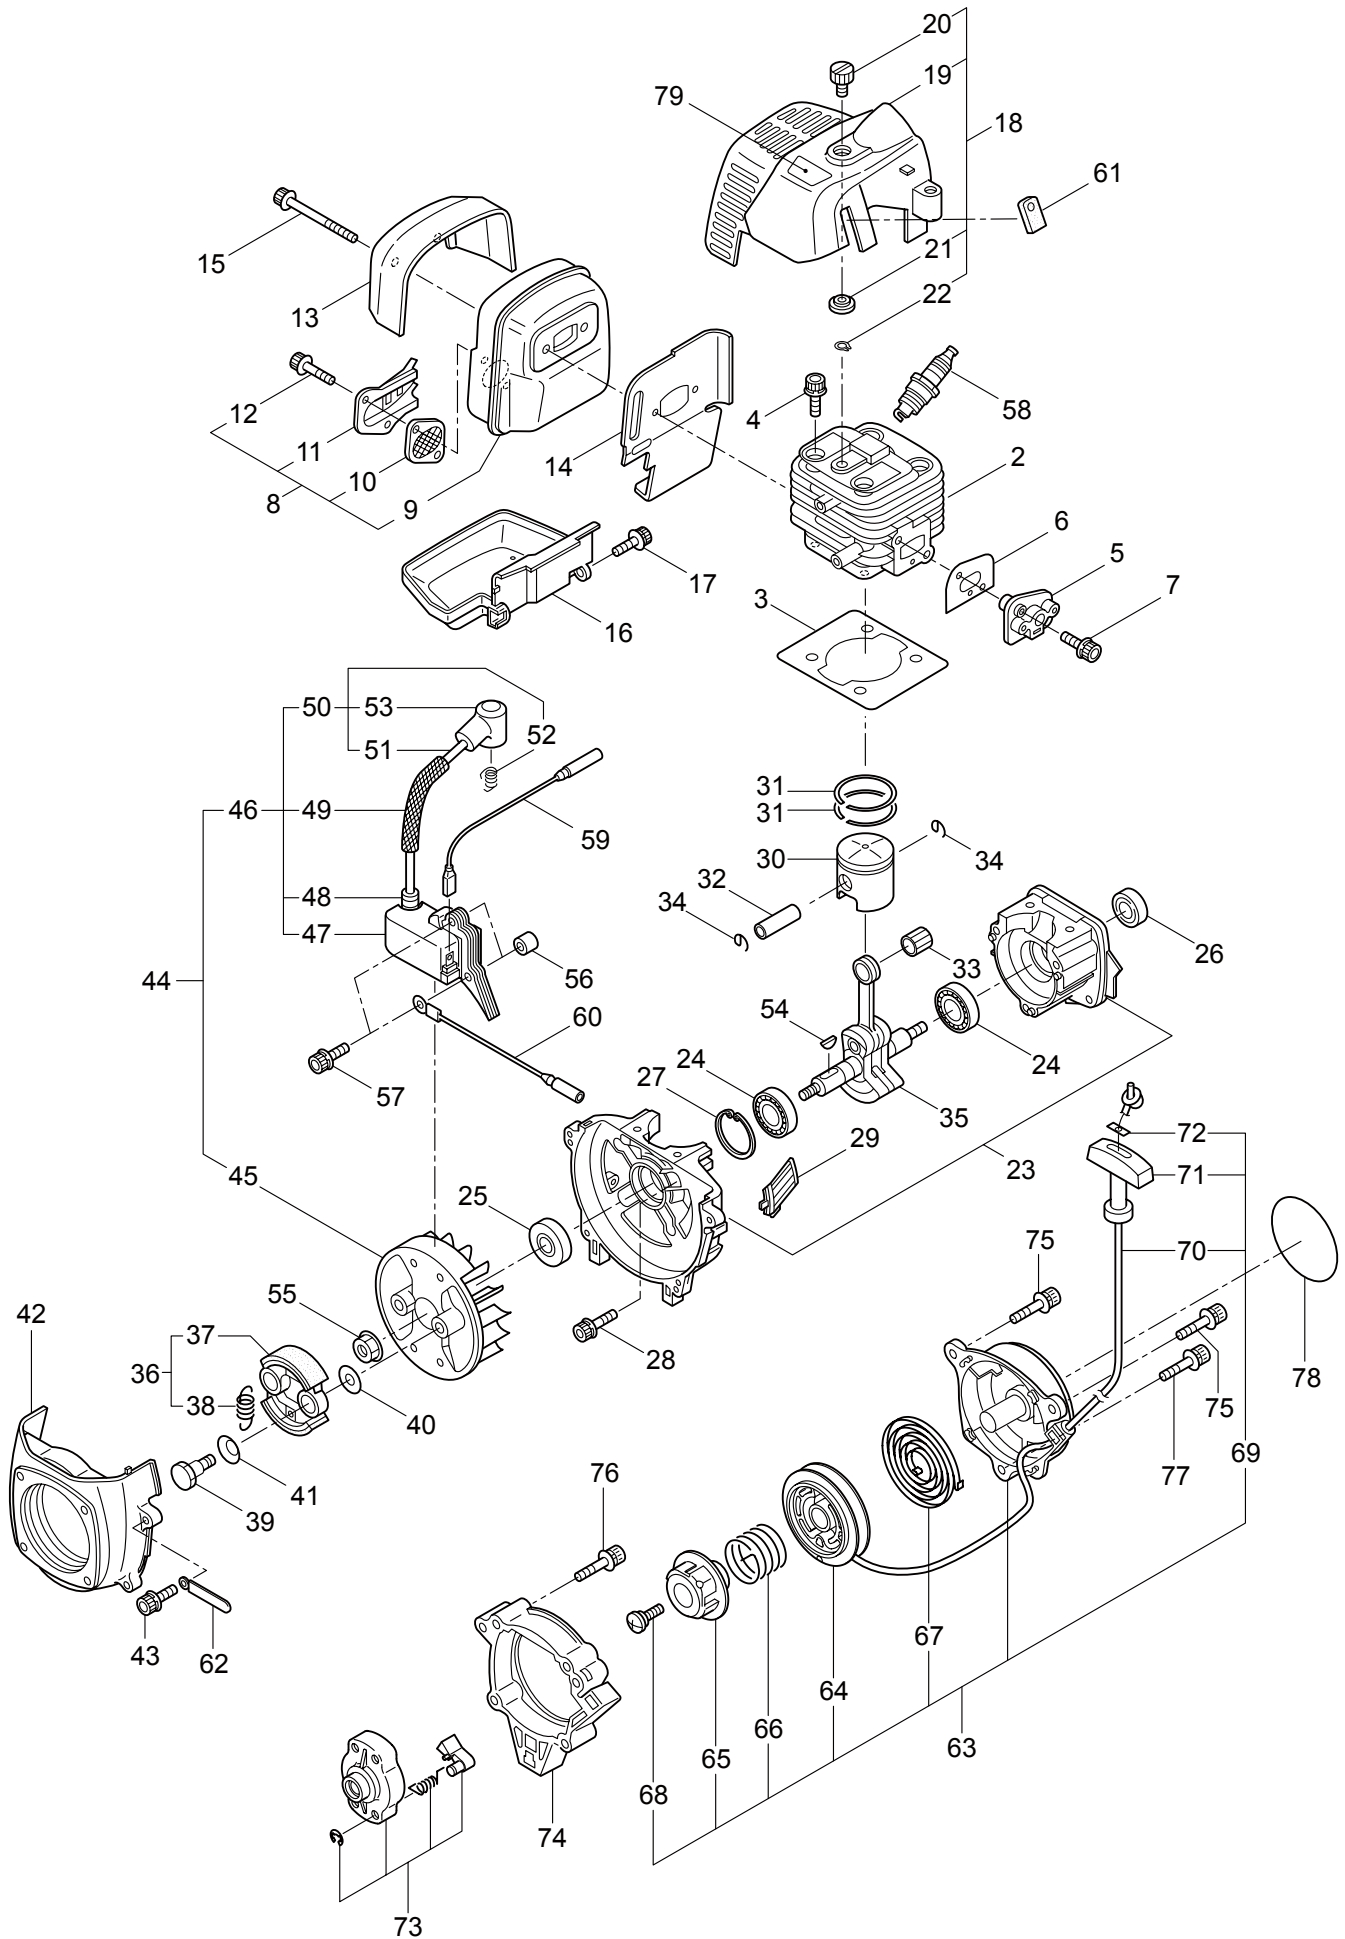

3. BC2621CA
ENGINE

Ref. No.	Part No.	Part Name	Q'ty	Remarks
3-46	283705	Ignition Coil Ass'y	1	Incl.47-53
3-47	283730	Coil	1	
3-48	261072	Cap	1	
3-49	283731	Tube	1	
3-50	283732	Spark Plug Wire Ass'y	1	Incl.51-53
3-51	283733	Spark Plug Wire	1	
3-52	261075	Connector	1	
3-53	261074	Plug Boot	1	
3-54	261076	Woodruff Key	1	3x10
3-55	261417	Nut,Rotor	1	M8
3-56	280381	Spacer	2	
3-57	261256	Cap Screw	2	M4x25
3-58	261200	Spark Plug	1	NGK BPM6Y
3-59	261772	Lead	1	
3-60	268044	Lead	1	
3-61	269189	Grommet	1	
3-62	264588	Clamp	1	
3-63	283477	Recoil Ass'y	1	Incl.64-72
3-64	283504	Reel	1	
3-65	283505	Cam Plate	1	
3-66	283506	Spring	1	
3-67	280931	Spiral Spring	1	
3-68	267213	Screw	1	
3-69	283578	Starter Rope Ass'y	1	Incl.70-72
3-70	283579	Starter Rope	1	
3-71	261725	Starter Grip	1	
3-72	283511	Rope Stopper	1	
3-73	283575	Starter Pawl Ass'y	1	
3-74	284698	Adapter Ass'y	1	
3-75	283391	Cap Screw	2	M4x20
3-76	265726	Cap Screw	4	M4x16
3-77	282096	Cap Screw	1	M4x16
3-78	283944	Label	1	
3-79	282558	Label	1