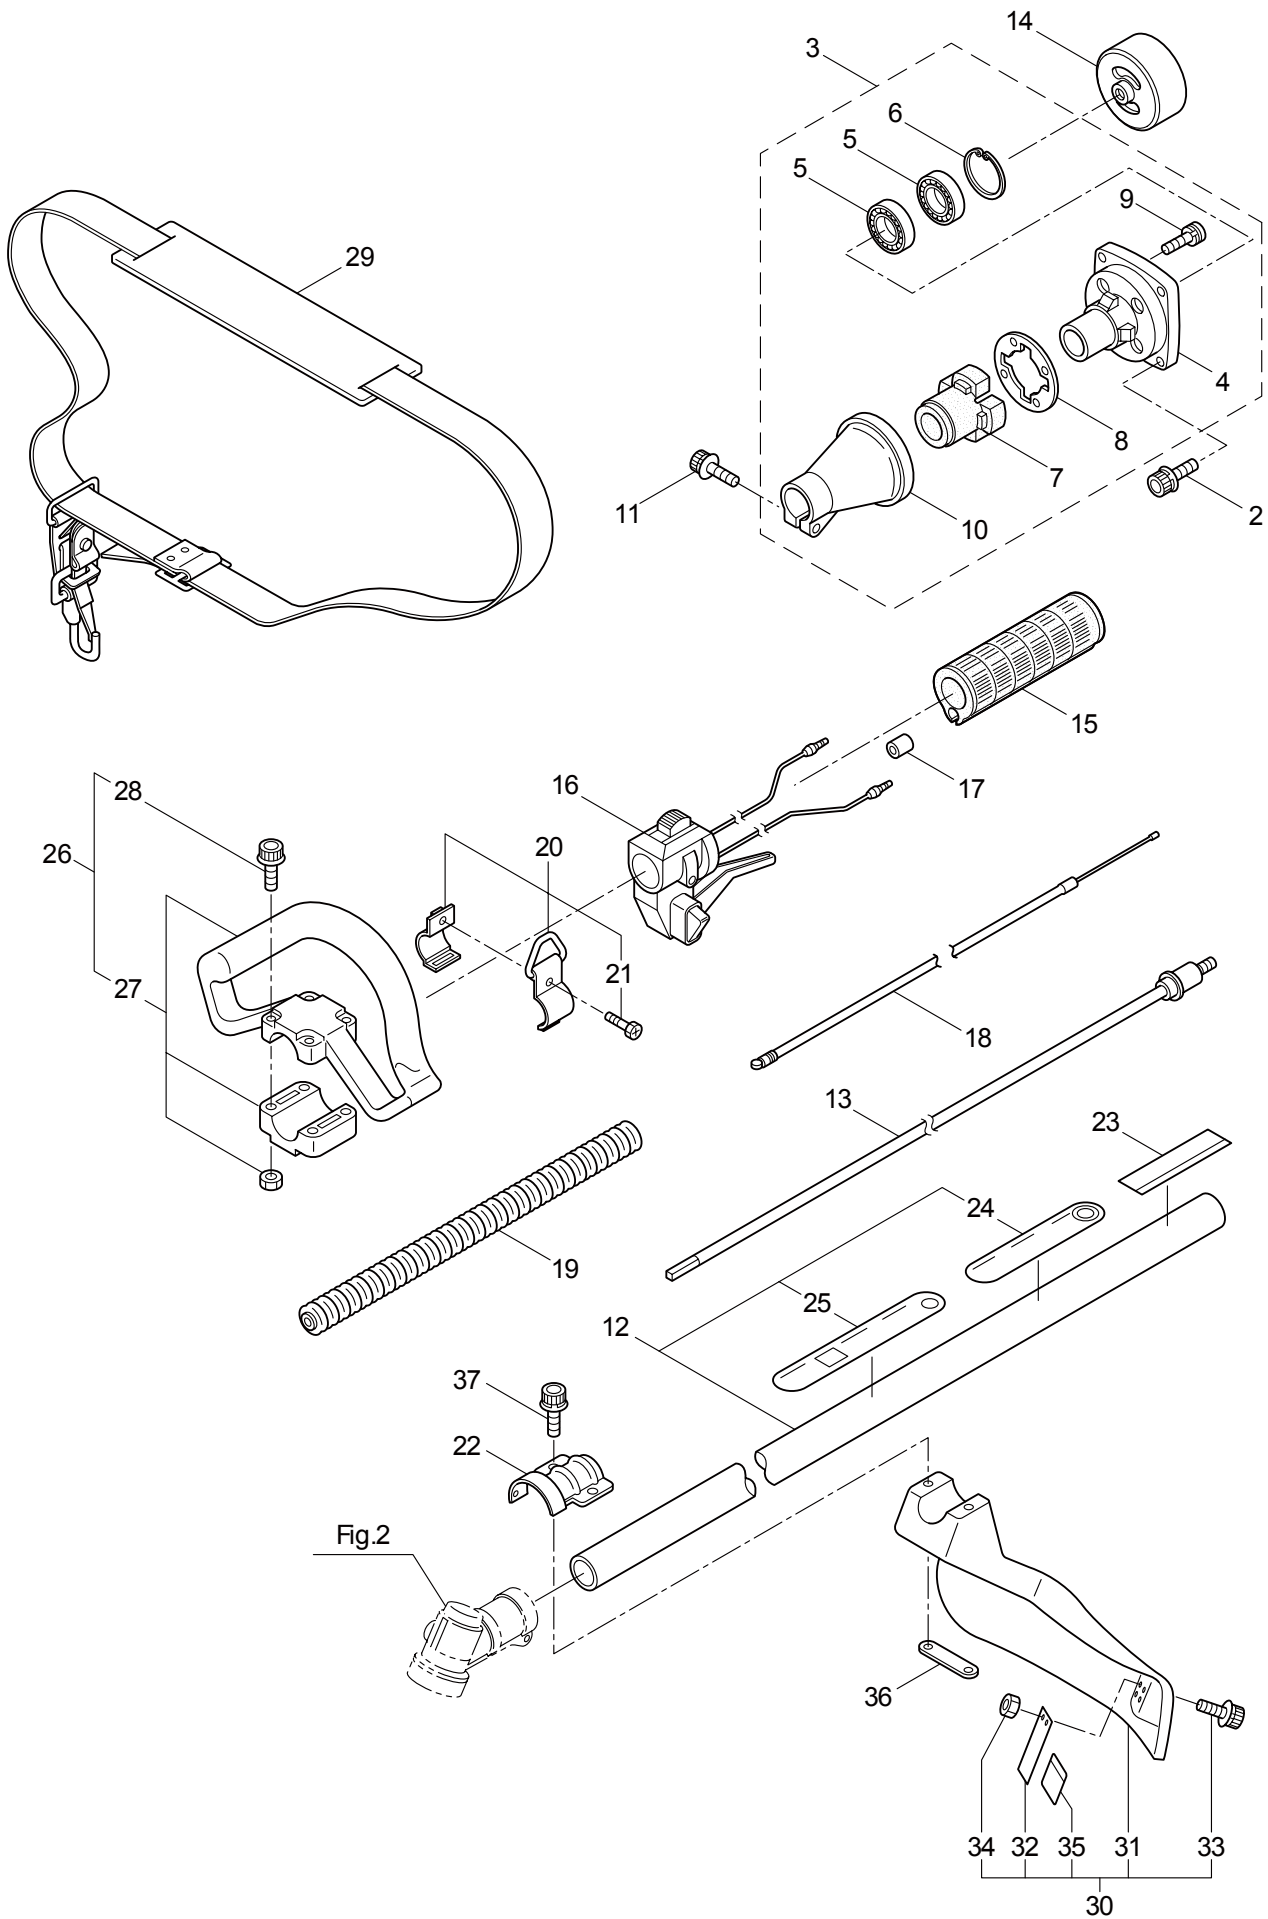

Maruyama. *E x t r a o r d i n a r y .*

1. BC2621CA
MAIN BODY

Ref. No.	Part No.	Part Name	Q'ty	Remarks
1-2	261250	Cap Screw	4	M5x20
1-3	215512	Clutch Case Ass'y	1	Incl.4-10
1-4	214592	Bearing Case	1	
1-5	214161	Bearing	2	#6000ZZ
1-6	054676	Snap Ring	1	#26
1-7	214162	Buffer	1	
1-8	214163	Washer	1	
1-9	092033	Screw	4	M5x15
1-10	214593	Driveshaft Tube Adapter	1	
1-11	261246	Cap Screw	1	M5x25
1-12	220078	Driveshaft Tube Ass'y	1	Incl.24,25
1-13	219268	Driveshaft Ass'y	1	
1-14	054677	Clutch Drum	1	
1-15	215532	Shaft Grip	1	
1-16	221465	Throttle Trigger	1	
1-17	214083	Outer Guide	1	
1-18	213444	Throttle Cable	1	340L
1-19	213548	Plastic Tube	1	#10x200L
1-20	054691	Hanging Bracket Ass'y	1	Incl.21
1-21	089738	Bolt	1	M5x15
1-22	225962	Bracket	1	
1-23	229578	Label	1	BC2621CA
1-24	221501	Label	1	Warning
1-25	221502	Label	1	Caution
1-26	227816	Loop Handle Ass'y	1	Incl.27,28
1-27	222139	Loop Handle	1	
1-28	215608	Cap Screw	4	M5x30x16
1-29	220533	Hanging Strap Ass'y	1	
1-30	226300	Safety Cover Ass'y	1	Incl.31-35
1-31	225961	Safety Cover	1	
1-32	222900	String Cutter	1	
1-33	227817	Bolt	2	M5x12
1-34	089846	Nut	2	M5
1-35	212972	String Cutter Cover	1	
1-36	225963	Threaded Bracket	1	
1-37	261612	Cap Screw	2	M5x30

2. BC2621CA
GEARCASE

Ref. No.	Part No.	Part Name	Q'ty	Remarks
2-1	225959	Gearcase Ass'y	1	Incl.2-15
2-2	225960	Gearcase	1	
2-3	089884	Bolt	1	M8x10
2-4	261246	Cap Screw	1	M5x25
2-5	210554	Bearing	1	#608
2-6	227106	Gear Set	1	
2-7	215762	Blade Shaft	1	
2-8	212999	Bearing	1	#6001 2RK
2-9	055185	Snap Ring	1	#28
2-10	210560	Bearing	1	#609
2-11	140268	Bearing	1	#609Z
2-12	140269	Snap Ring	1	WR9
2-13	140270	Snap Ring	1	#24
2-14	222890	Boss Adapter	1	
2-15	221998	Bolt	1	M8x12,Counterclockwise
2-16	261233	Cap Screw	1	M5x12