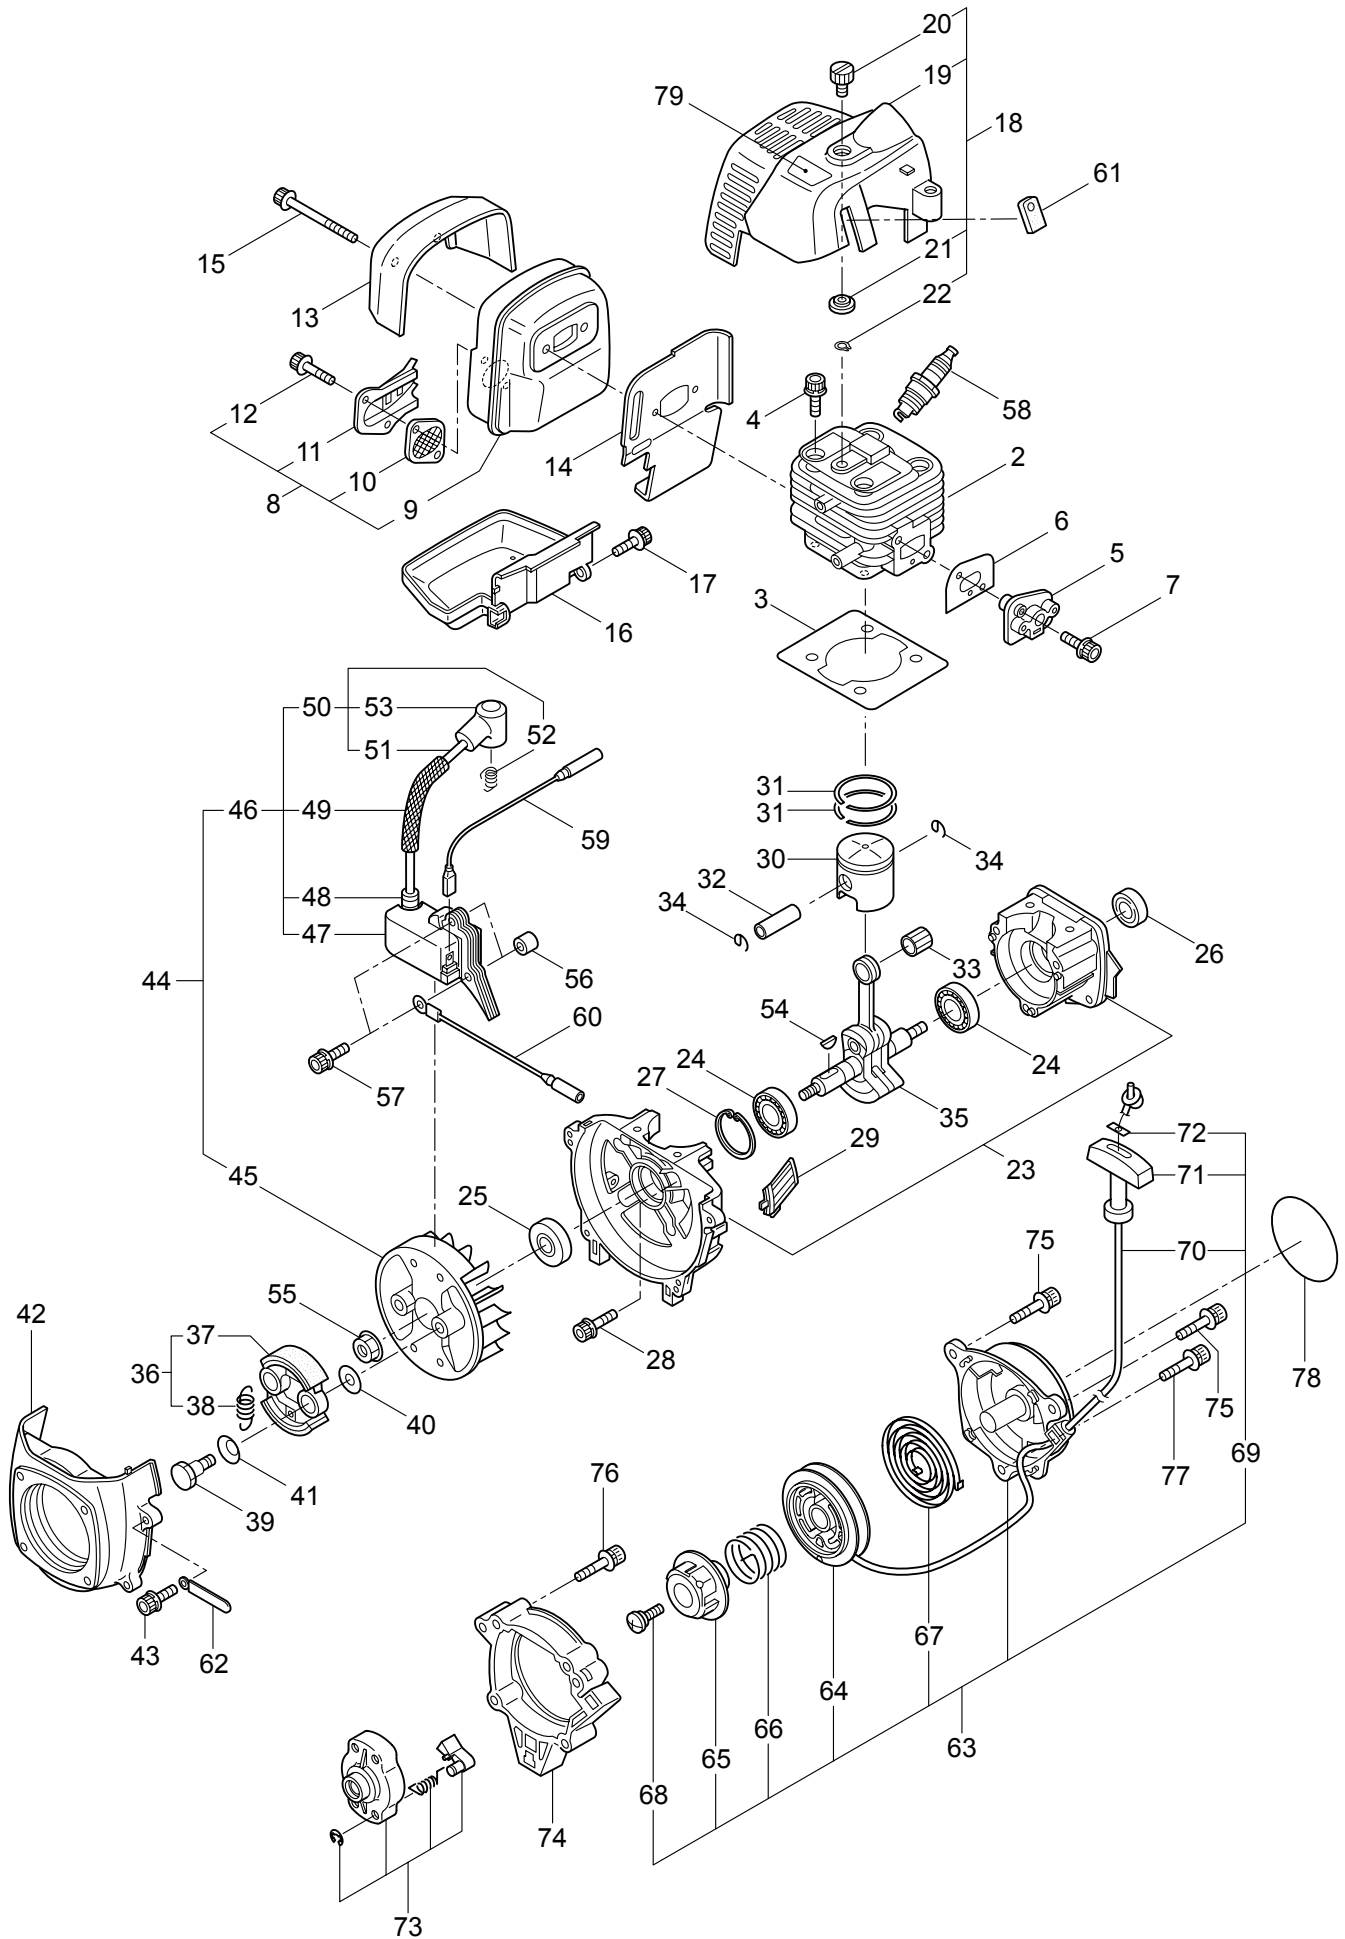

3.BC2621CA
ENGINE

Ref. No.	Part No.	Part Name	Q'ty	Remarks
3-2	283734	Cylinder	1	
3-3	283783	Gasket	1	
3-4	261250	Cap Screw	4	M5x20
3-5	269144	Insulator	1	New gasket required
3-6	267049	Gasket	1	
3-7	265924	Cap Screw	2	M5x25
3-8	282208	Muffler Ass'y	1	Incl.9-12
3-9	282209	Muffler Comp.	1	
3-10	267056	Spark Arrester	1	
3-11	268171	Muffler Tail	1	
3-12	265107	Cap Screw	2	M4x10
3-13	284071	Holder	1	
3-14	283940	Gasket	1	
3-15	266402	Cap Screw	2	M5x55
3-16	281435	Under Cover	1	
3-17	267191	Cap Screw	1	M5x16
3-18	281742	Top Cover Ass'y	1	Incl.19-22
3-19	281434	Top Cover	1	
3-20	261018	Knob	1	
3-21	261020	Spacer	1	
3-22	261734	Snap Ring	1	#5
3-23	268241	Crankcase	1	
3-24	261491	Bearing	2	#6001C3
3-25	261492	Oil Seal	1	ISCD12287
3-26	261386	Oil Seal	1	ISCD12227
3-27	055185	Snap Ring	1	#28
3-28	261612	Cap Screw	3	M5x30
3-29	281442	Screen	1	
3-30	268247	Piston	1	
3-31	261496	Piston Ring	2	(2)Required
3-32	261497	Piston Pin	1	
3-33	261037	Bearing,Needle	1	KBK8x11x11.8x1
3-34	261576	Clip,Piston	2	
3-35	265197	Crankshaft/Conn.Rod Ass'y	1	
3-36	267327	Clutch Ass'y	1	Incl.37,38
3-37	267342	Clutch Shoe	2	(2)required
3-38	267345	Spring,Clutch	1	
3-39	264505	Bolt	2	
3-40	261189	Washer	2	6x16.5x11.2
3-41	261777	Wave Washer	2	
3-42	281433	Fan Cover	1	
3-43	261250	Cap Screw	4	M5x20
3-44	283729	Magneto Ass'y	1	Incl.45-53
3-45	268253	Rotor/Fan	1