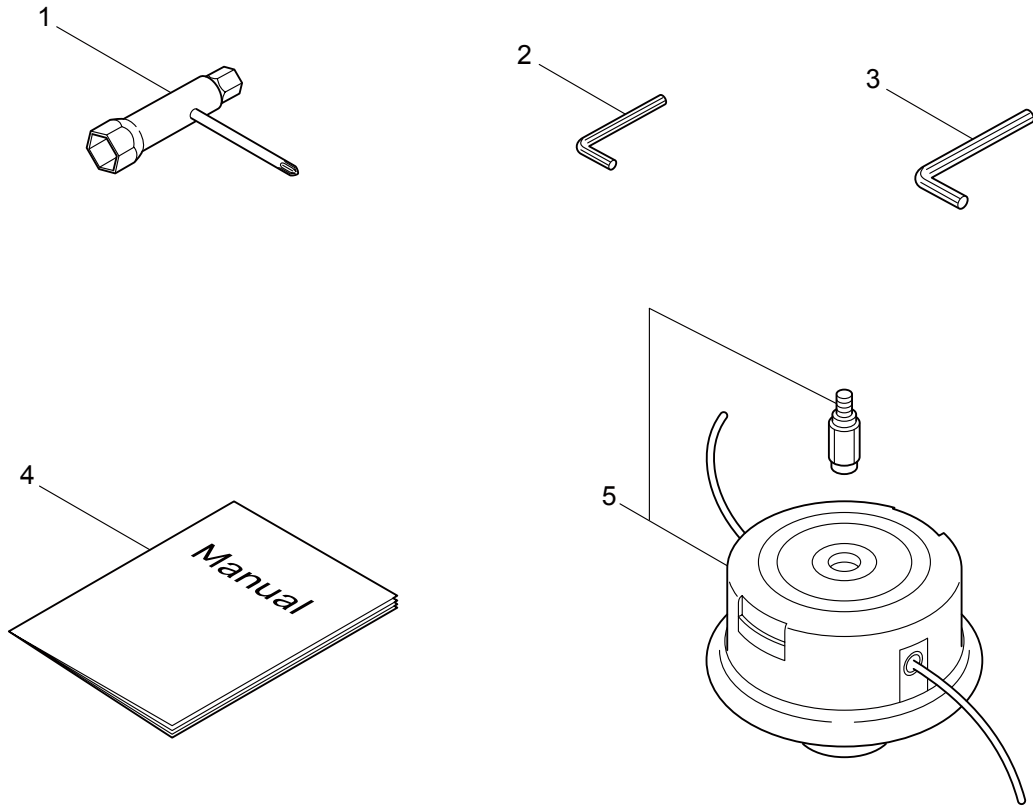

5. BC2621CA
ACCESSORIES

Ref. No.	Part No.	Part Name	Q'ty	Remarks
5-1	210418	Box Spanner	1	13x19x(+)
5-2	219431	Wrench	1	3mm
5-3	219432	Wrench	1	4mm
5-4	227829	Instruction Manual	1	BC2321(MUS-CE)
5-5	840781	Semi-Auto Head (L/R), 4	1