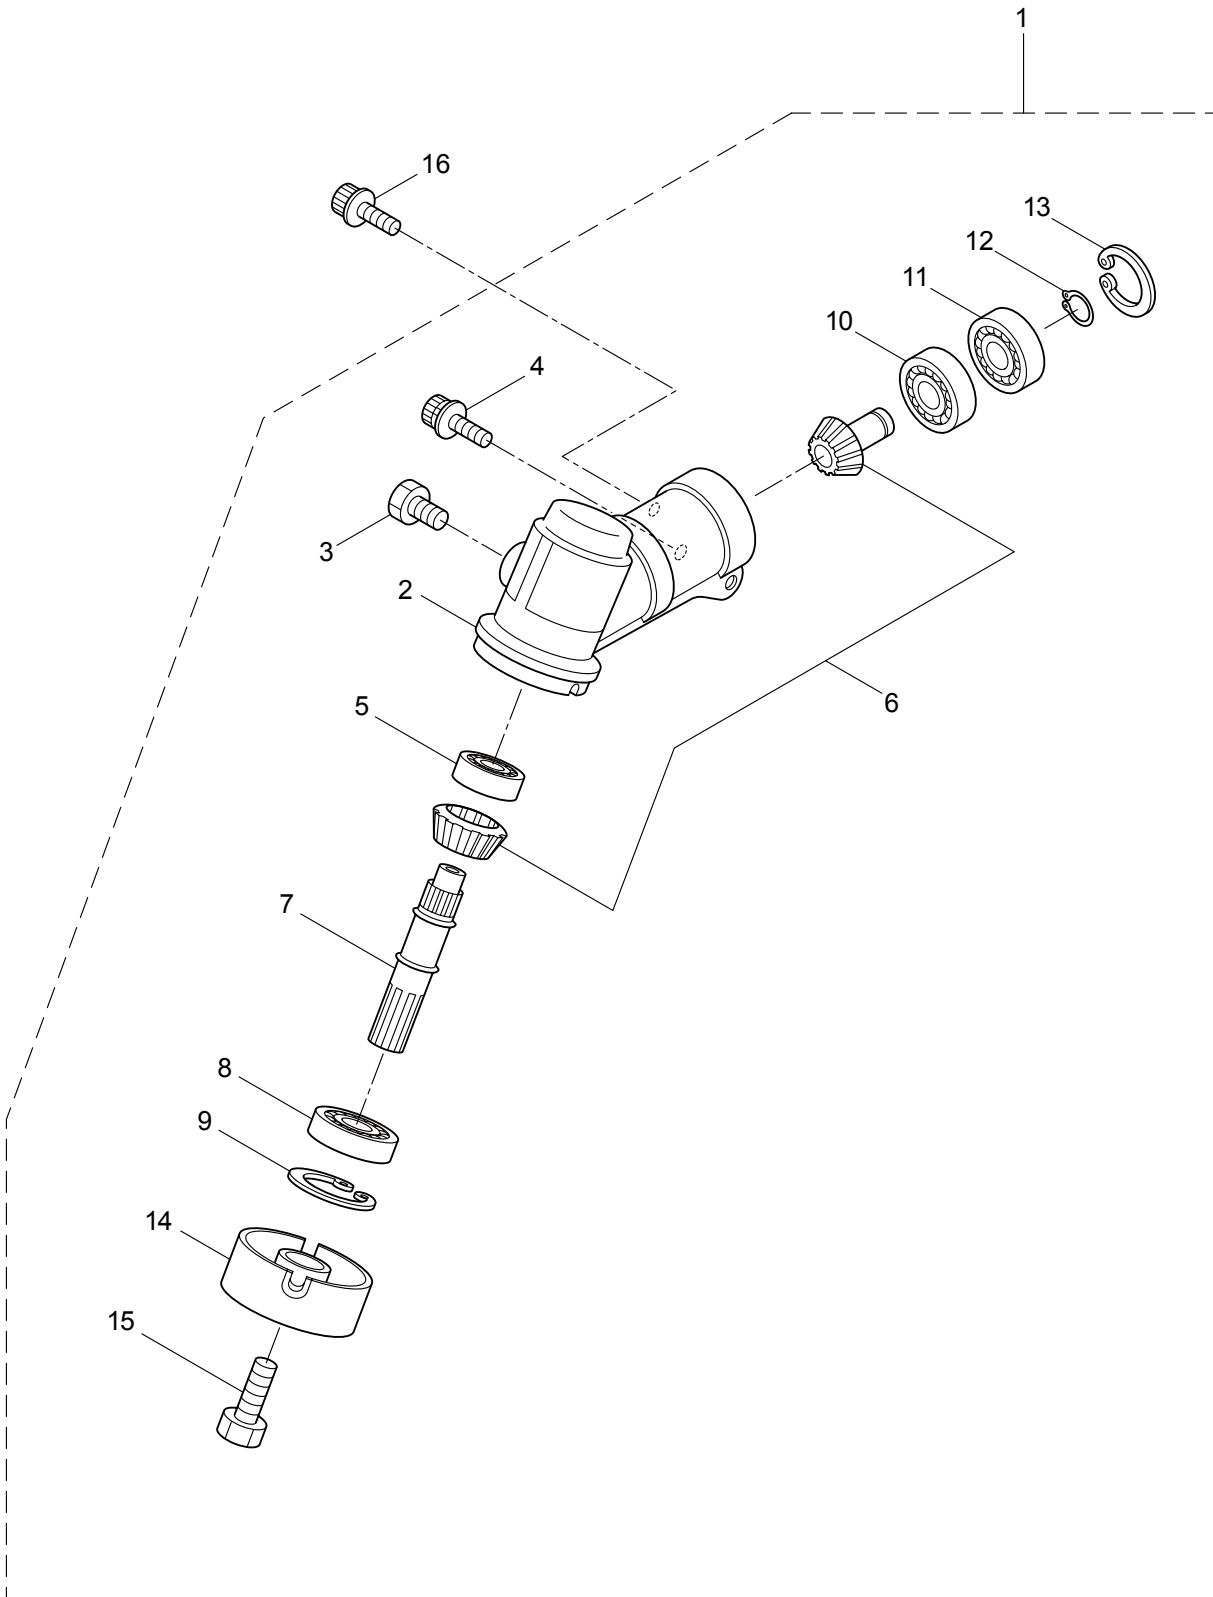

Maruyama. *E x t r a o r d i n a r y .*

1. BC2621CA
MAIN BODY

Ref. No.	Part No.	Part Name	Q'ty	Remarks
1-2	261250	Cap Screw	4	M5x20
1-3	215512	Clutch Case Ass'y	1	Incl.4-10
1-4	214592	Bearing Case	1	
1-5	214161	Bearing	2	#6000ZZ
1-6	054676	Snap Ring	1	#26
1-7	214162	Buffer	1	
1-8	214163	Washer	1	
1-9	092033	Screw	4	M5x15
1-10	214593	Driveshaft Tube Adapter	1	
1-11	261246	Cap Screw	1	M5x25
1-12	220078	Driveshaft Tube Ass'y	1	Incl.24,25
1-13	219268	Driveshaft Ass'y	1	
1-14	054677	Clutch Drum	1	
1-15	215532	Shaft Grip	1	
1-16	221465	Throttle Trigger	1	
1-17	214083	Outer Guide	1	
1-18	213444	Throttle Cable	1	340L
1-19	213548	Plastic Tube	1	#10x200L
1-20	054691	Hanging Bracket Ass'y	1	Incl.21
1-21	089738	Bolt	1	M5x15
1-22	225962	Bracket	1	
1-23	229578	Label	1	BC2621CA
1-24	221501	Label	1	Warning
1-25	221502	Label	1	Caution
1-26	227816	Loop Handle Ass'y	1	Incl.27,28
1-27	222139	Loop Handle	1	
1-28	215608	Cap Screw	4	M5x30x16
1-29	220533	Hanging Strap Ass'y	1	
1-30	226300	Safety Cover Ass'y	1	Incl.31-35
1-31	225961	Safety Cover	1	
1-32	222900	String Cutter	1	
1-33	227817	Bolt	2	M5x12
1-34	089846	Nut	2	M5
1-35	212972	String Cutter Cover	1	
1-36	225963	Threaded Bracket	1	
1-37	261612	Cap Screw	2	M5x30

2. BC2621CA
GEARCASE

Ref. No.	Part No.	Part Name	Q'ty	Remarks
2-1	225959	Gearcase Ass'y	1	Incl.2-15
2-2	225960	Gearcase	1	
2-3	089884	Bolt	1	M8x10
2-4	261246	Cap Screw	1	M5x25
2-5	210554	Bearing	1	#608
2-6	227106	Gear Set	1	
2-7	215762	Blade Shaft	1	
2-8	212999	Bearing	1	#6001 2RK
2-9	055185	Snap Ring	1	#28
2-10	210560	Bearing	1	#609
2-11	140268	Bearing	1	#609Z
2-12	140269	Snap Ring	1	WR9
2-13	140270	Snap Ring	1	#24
2-14	222890	Boss Adapter	1	
2-15	221998	Bolt	1	M8x12,Counterclockwise
2-16	261233	Cap Screw	1	M5x12