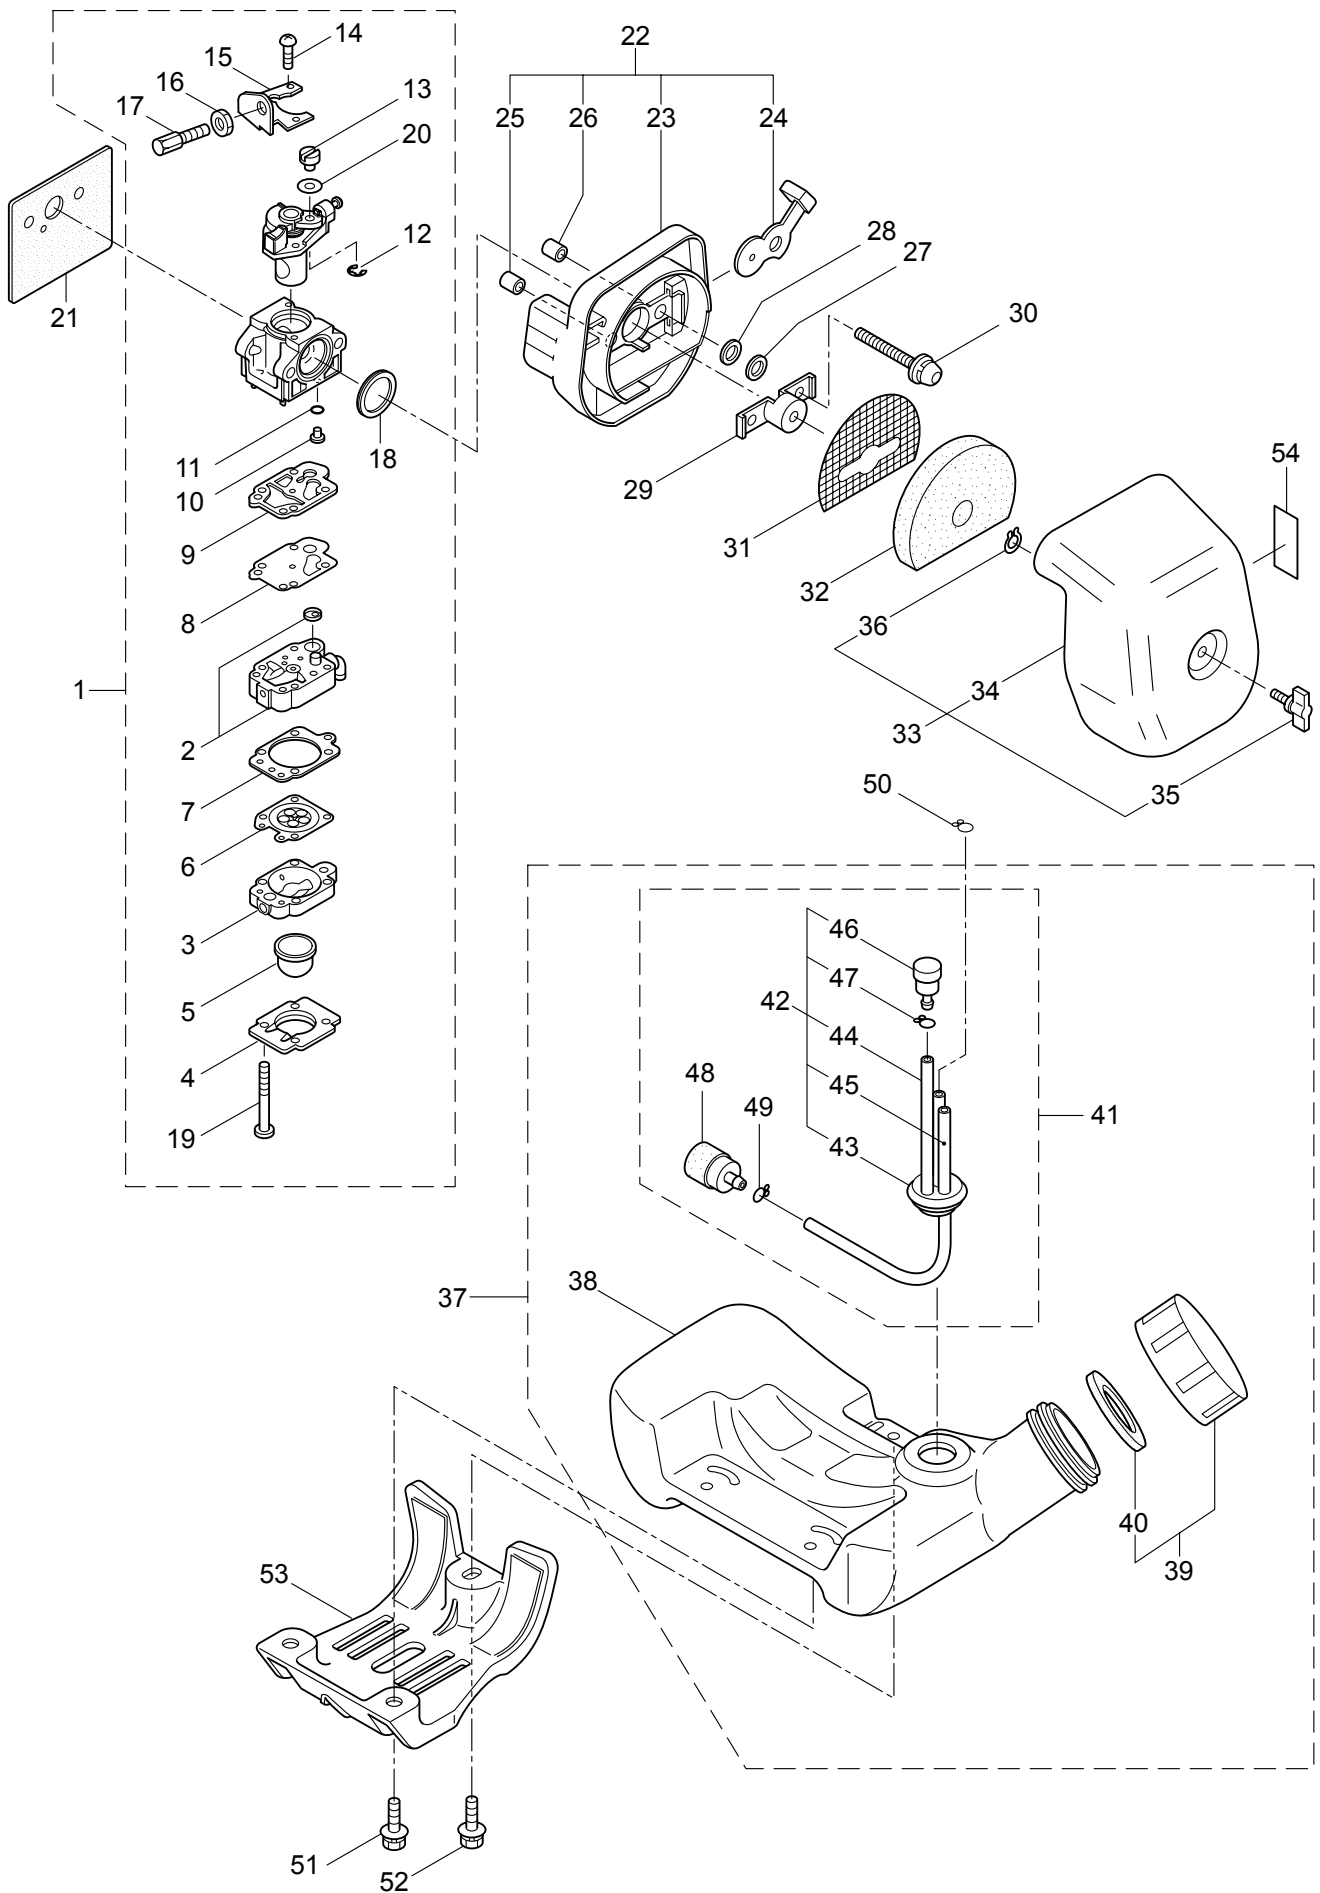

4. BC2621CA
CARBURETOR, FUEL TANK

Ref. No.	Part No.	Part Name	Q'ty	Remarks
4-1	283898	Carburetor Ass'y	1	Incl.2-20
4-2	264155	Pump Body	1	
4-3	262991	Purge Body	1	
4-4	262992	Cover Plate	1	
4-5	261874	Primer Bulb	1	
4-6	283905	Diaphragm, Metering	1	
4-7	262993	Gasket	1	
4-8	262994	Diaphragm,Fuel Pump	1	
4-9	282576	Gasket	1	
4-10	281487	Main Jet	1	#37
4-11	261871	O-Ring	1	
4-12	261876	E-Ring	1	
4-13	261658	Swivel	1	
4-14	261875	Screw	2	
4-15	264677	Bracket	1	
4-16	261878	Nut	1	
4-17	263994	Adapter	1	
4-18	261657	Packing	1	
4-19	262996	Screw	4	
4-20	264678	Washer	1	
4-21	269762	Gasket	1	
4-22	268055	Air Filter Case Ass'y	1	Incl.23-26
4-23	268056	Air Filter Case	1	
4-24	268057	Valve	1	
4-25	268157	Sleeve	1	5.5x7.1x6L
4-26	268412	Sleeve	1	5.5x7.1x6.6L
4-27	263345	Packing	1	7.2x11xt1.3
4-28	263942	Washer	1	7.2x12xt0.15
4-29	263815	Stay	1	
4-30	264016	Cap Screw	2	M5x60
4-31	265026	Screen	1	
4-32	265027	Foam Element	1	
4-33	268058	Air Filter Cover Ass'y	1	Incl.34-36
4-34	268059	Air Filter Cover	1	
4-35	281438	Knob	1	
4-36	261734	Snap Ring	1	#5
4-37	283802	Fuel Tank Ass'y	1	Incl.38-49
4-38	283803	Fuel Tank	1	
4-39	269201	Fuel Tank Cap Ass'y	1	Incl.40
4-40	269377	Gasket	1	
4-41	282538	Fuel Pipe Pick-up Ass'y	1	Incl.42-49
4-42	282539	Fuel Pipe Ass'y	1	Incl.43-47
4-43	268065	Grommet	1	
4-44	282541	Return Pipe	1	3x6x151L
4-45	261690	Fuel Pipe	1	160L