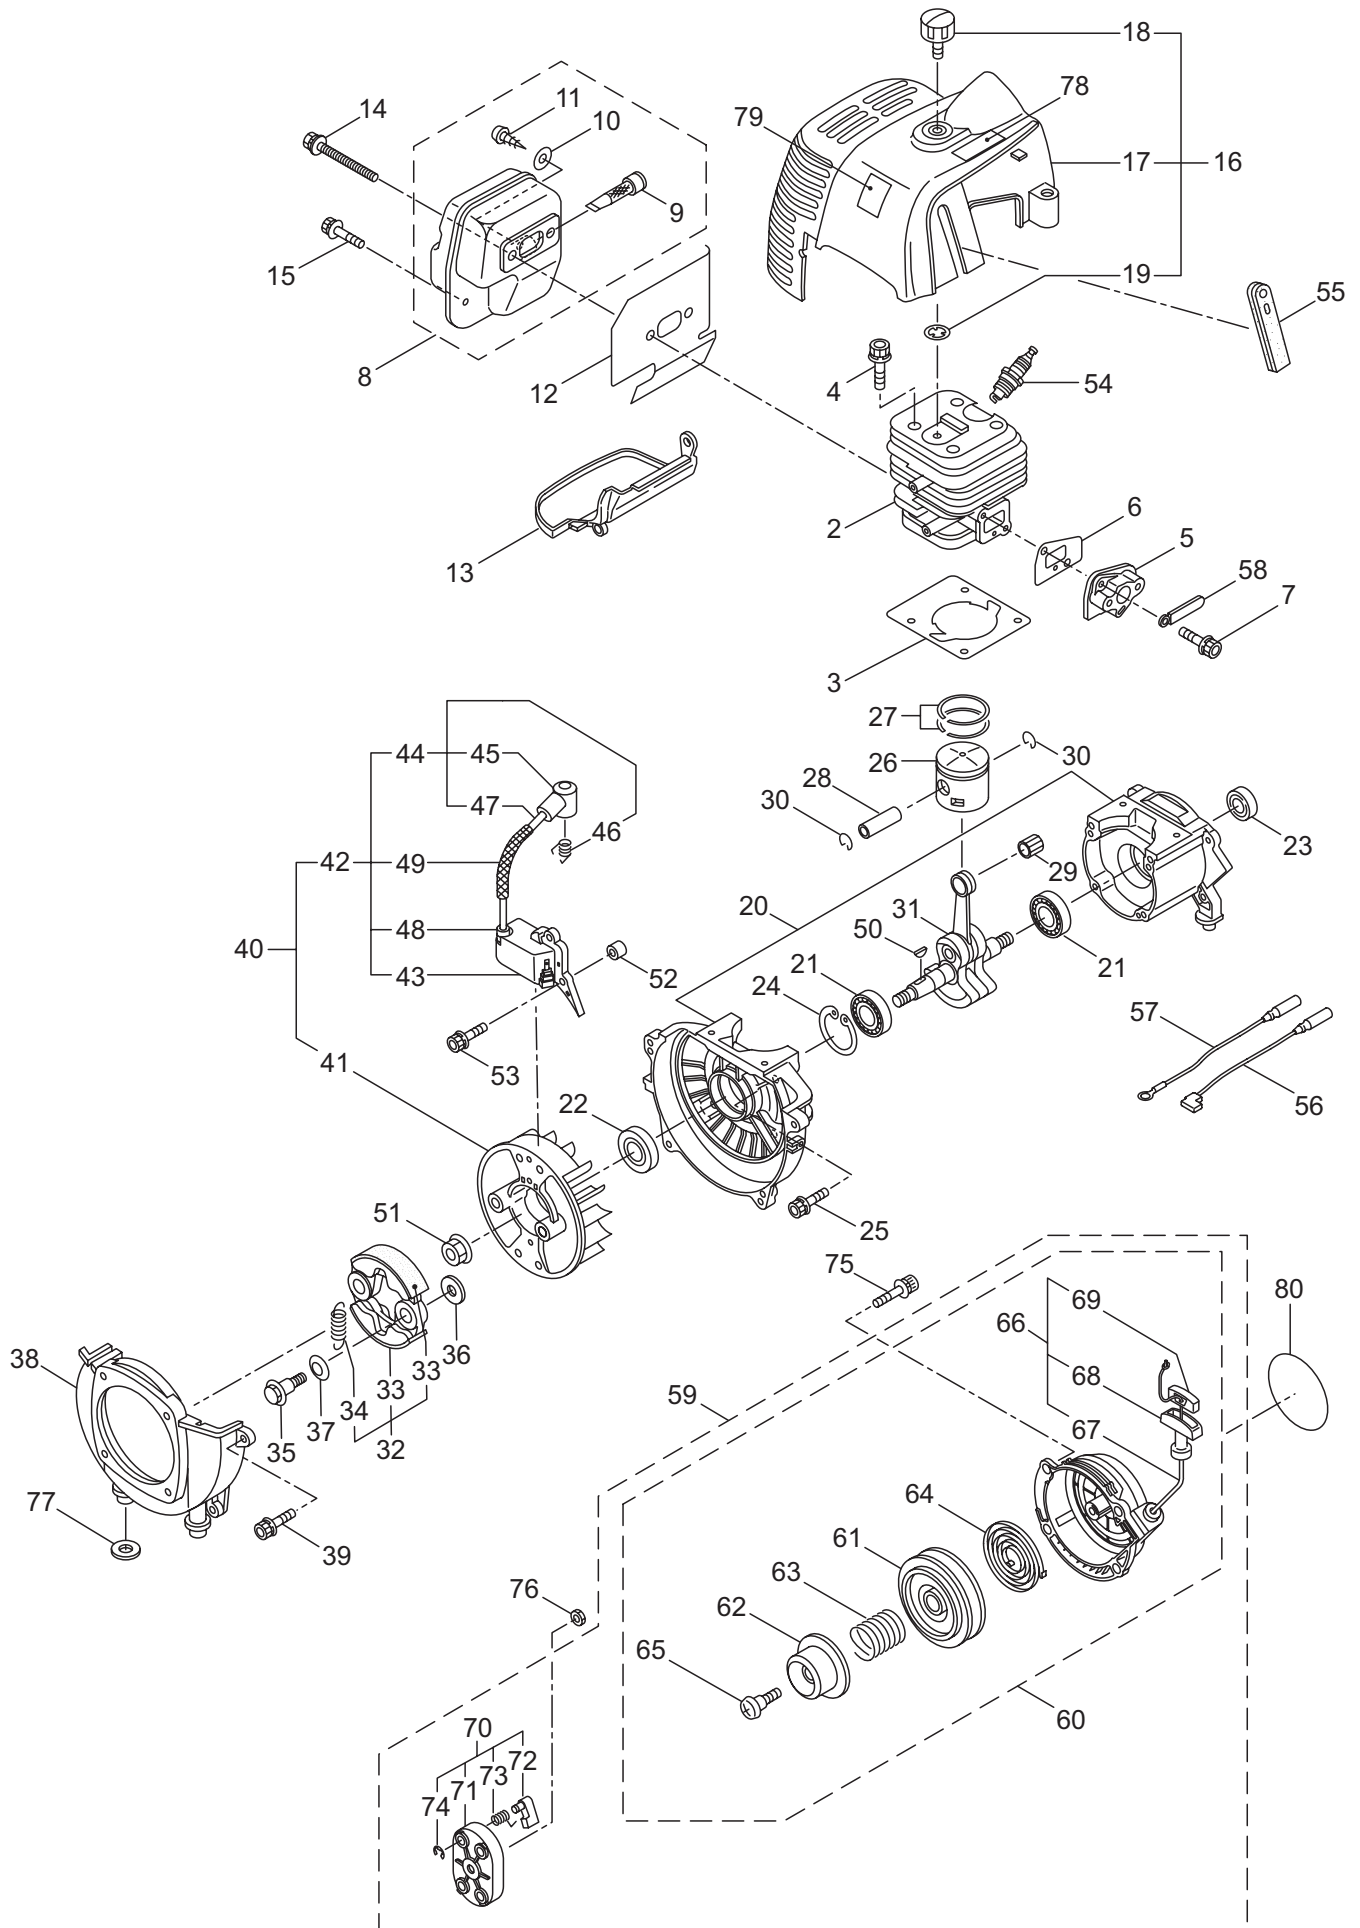

3. B42A ENGINE

Ref. No.	Part No.	Part Name	Q'ty	Remarks
3-1	858776	Engine	1	
3-2	286278	Cylinder	1	New gasket required
3-3	285772	Gasket	1	
3-4	261246	Cap Screw	4	M5X25WSW
3-5	285778	Insulator	1	New gasket required
3-6	285779	Gasket	1	
3-7	265924	Screw	2	M5X25WSW
3-8	286788	Muffler Ass'y	1	Incl.9-11
3-9	262395	Spark Arrester	1	
3-10	284052	Washer	1	M3
3-11	089530	Tapping Screw	1	M3X10
3-12	285783	Gasket	1	
3-13	285784	Under Cover	1	
3-14	266713	Screw	2	M5X60
3-15	283315	Screw	1	M5X12W-12
3-16	286916	Top Cover Ass'y	1	Incl.17-19
3-17	285786	Top Cover	1	
3-18	262556	Knob	1	
3-19	286362	Washer	1	M6
3-20	285789	Crankcase	1	
3-21	262658	Bearing	2	6202C3
3-22	262660	Oil Seal	1	
3-23	262565	Oil Seal	1	
3-24	012380	Snap Ring	1	#35
3-25	261612	Cap Screw	4	M5X30WSW
3-26	285795	Piston	1	
3-27	262476	Piston Ring	2	(2)Required
3-28	262749	Piston Pin	1	7.5X11X33.5
3-29	262659	Bearing, Needle	1	
3-30	262479	Clip, Piston Pin	2	
3-31	285797	Crankshaft/Conn.Rod Ass'y	1	
3-32	262577	Clutch Ass'y	1	Incl.33,34
3-33	282624	Clutch Shoe	2	(2)Required
3-34	263615	Spring, Clutch	1	
3-35	282321	Clutch Bolt	2	M8X1.25
3-36	262683	Washer	2	8X22XT1.2
3-37	262682	Wave Washer	2	
3-38	282285	Fan Cover	1	
3-39	261250	Cap Screw	4	M5X20WSW
3-40	285803	Magneto Ass'y	1	Incl.41-49
3-41	286207	Rotor/Fan	1	
3-42	285804	Ignition Coil Ass'y	1	Incl.43-49
3-43	285805	Coil	1	
3-44	285806	Spark Plug Wire Ass'y	1	Incl.45-47
3-45	261074	Plug Boot	1