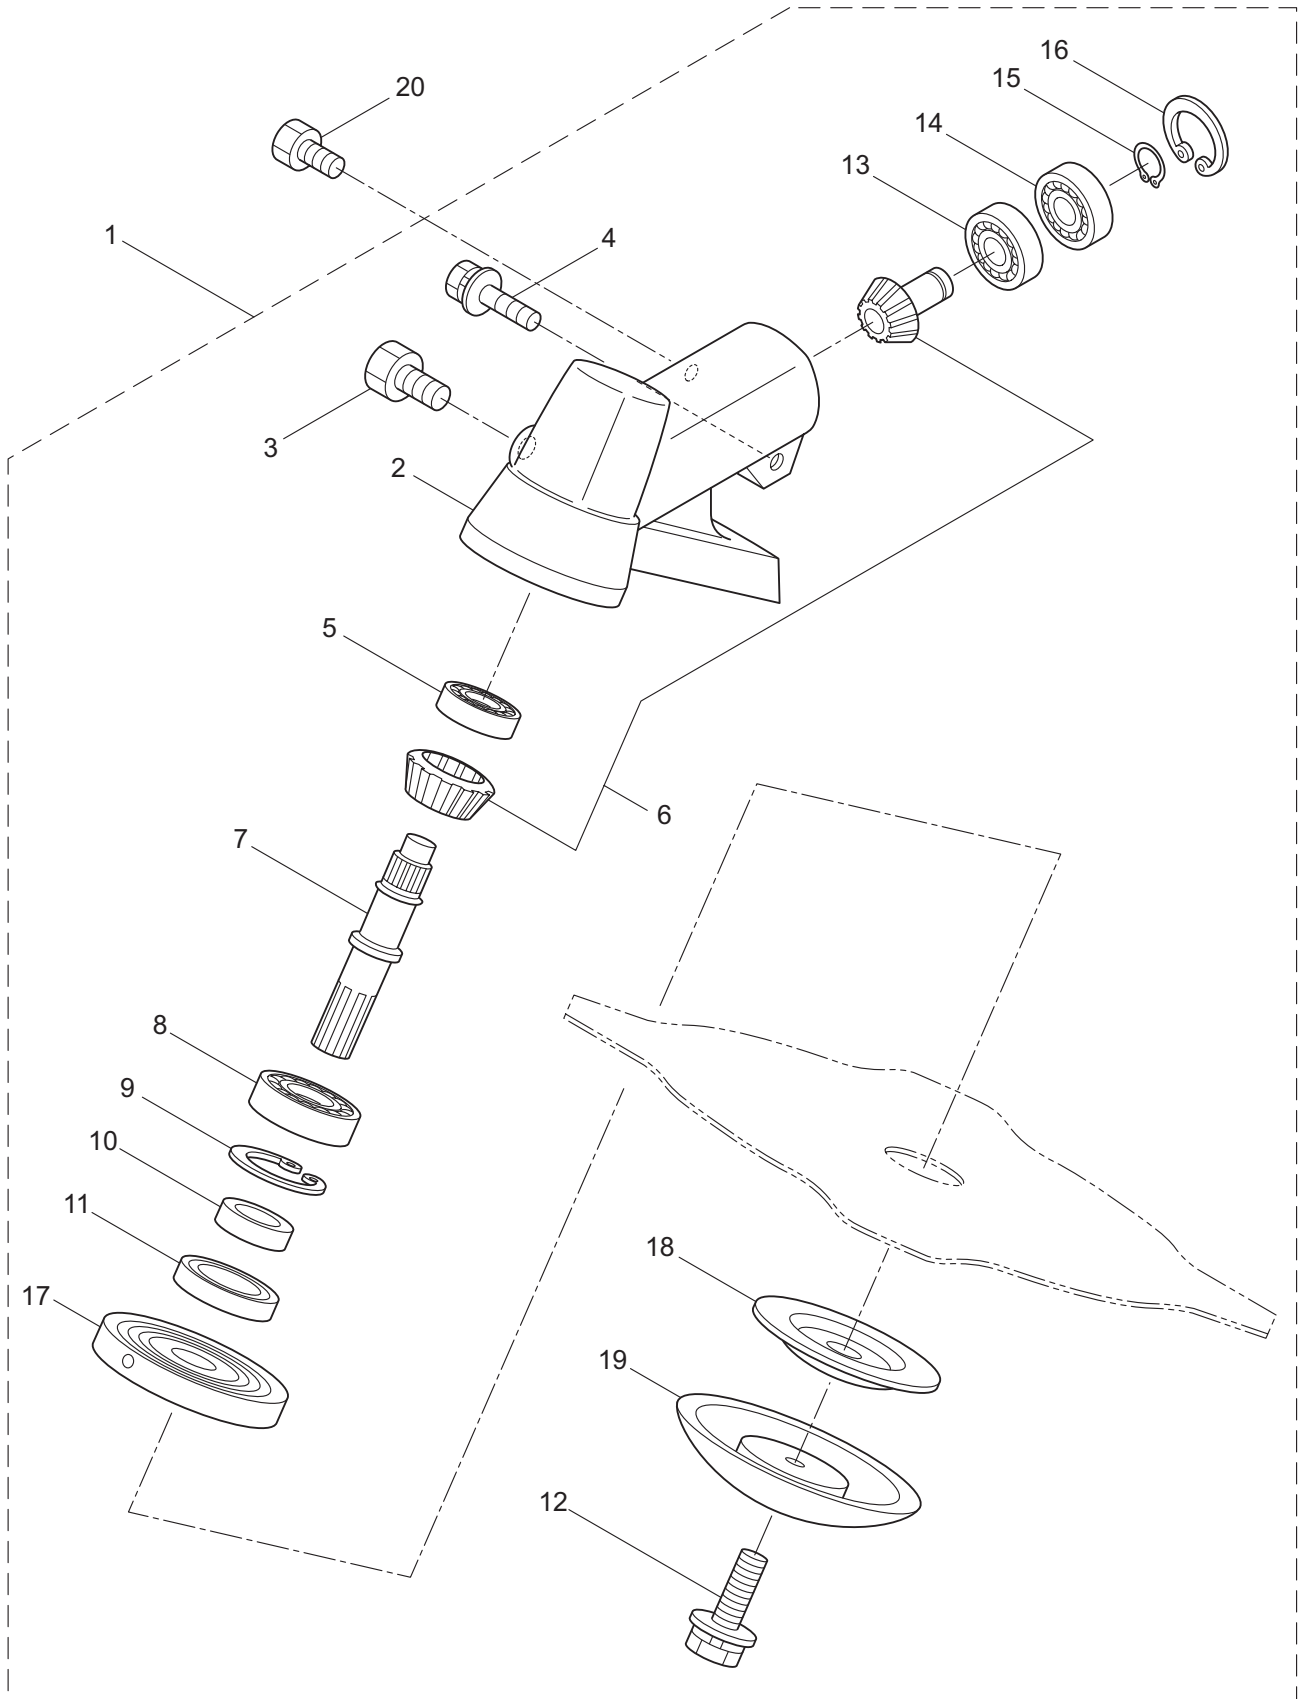

2010.10.

P/N 523018

1. B42A
MAIN BODY

Ref. No.	Part No.	Part Name	Q'ty	Remarks
1-1	363742	B42A	1	
1-2	228329	Clutch Case Ass'y	1	Incl.3-10
1-3	227729	Bearing Case	1	
1-4	140474	Bearing	2	#6202ZZ
1-5	012380	Snap Ring	1	#35
1-6	217045	Buffer (A)	1	
1-7	217046	Buffer (B)	1	
1-8	217047	Washer	1	
1-9	092033	Screw	4	M5X15
1-10	227728	Transmission Pipe Bracket	1	
1-11	092556	Bolt	1	M6X30
1-12	211203	Clutch Drum	1	78XM8
1-13	217897	Driveshaft Ass'y	1	
1-14	220082	Driveshaft Tube Ass'y	1	Incl.21,22
1-15	217850	Hanging Bracket Ass'y	1	Incl.16
1-16	092548	Bolt	1	M5X15
1-17	217638	Bracket Ass'y	1	Incl.18,19
1-18	092554	Bolt	4	M6X25
1-19	092556	Bolt	2	M6X30
1-20	231802	Label	1	B42A
1-21	221501	Label	1	
1-22	221502	Label	1	
1-23	228398	Handle Ass'y-Left	1	Incl.24,25
1-24	228399	Handle	1	
1-25	226512	Handle Grip	1	
1-26	229074	Handle Ass'y-Right	1	Incl.27-29
1-27	228401	Handle	1	
1-28	229005	Throttle Trigger	1	Incl.29
1-29	229026	Wire Ass'y	1	
1-30	092562	Bolt	4	M5X10
1-31	219113	Bolt	4	M6X20
1-32	219161	Wire Guide	2	
1-33	998384	Hanging Strap Ass'y	1	
1-34	217091	Safety Cover Ass'y	1	

2. B42A
GEARCASE

Ref. No.	Part No.	Part Name	Q'ty	Remarks
2-1	217088	Gearcase Ass'y	1	Incl.2-19
2-2	217089	Gearcase	1	
2-3	089101	Bolt	1	M8X10
2-4	092556	Bolt	1	M6X30
2-5	210560	Bearing	1	#609
2-6	227102	Gear Set	1	
2-7	217057	Blade Shaft	1	
2-8	022009	Bearing	1	#6002
2-9	016732	Snap Ring	1	#32
2-10	212394	Collar	1	15X22X8L
2-11	211818	Oil Seal	1	D22 32 6
2-12	215610	Bolt	1	M8X22,Counterclockwise
2-13	014490	Bearing	1	#6000
2-14	106933	Bearing	1	#6000Z
2-15	014210	Snap Ring	1	#10
2-16	054676	Snap Ring	1	#26
2-17	217060	Boss Adapter	1	
2-18	217061	Clamping Washer	1	
2-19	210308	Stabilizer	1	
2-20	089747	Bolt	1	M6X12