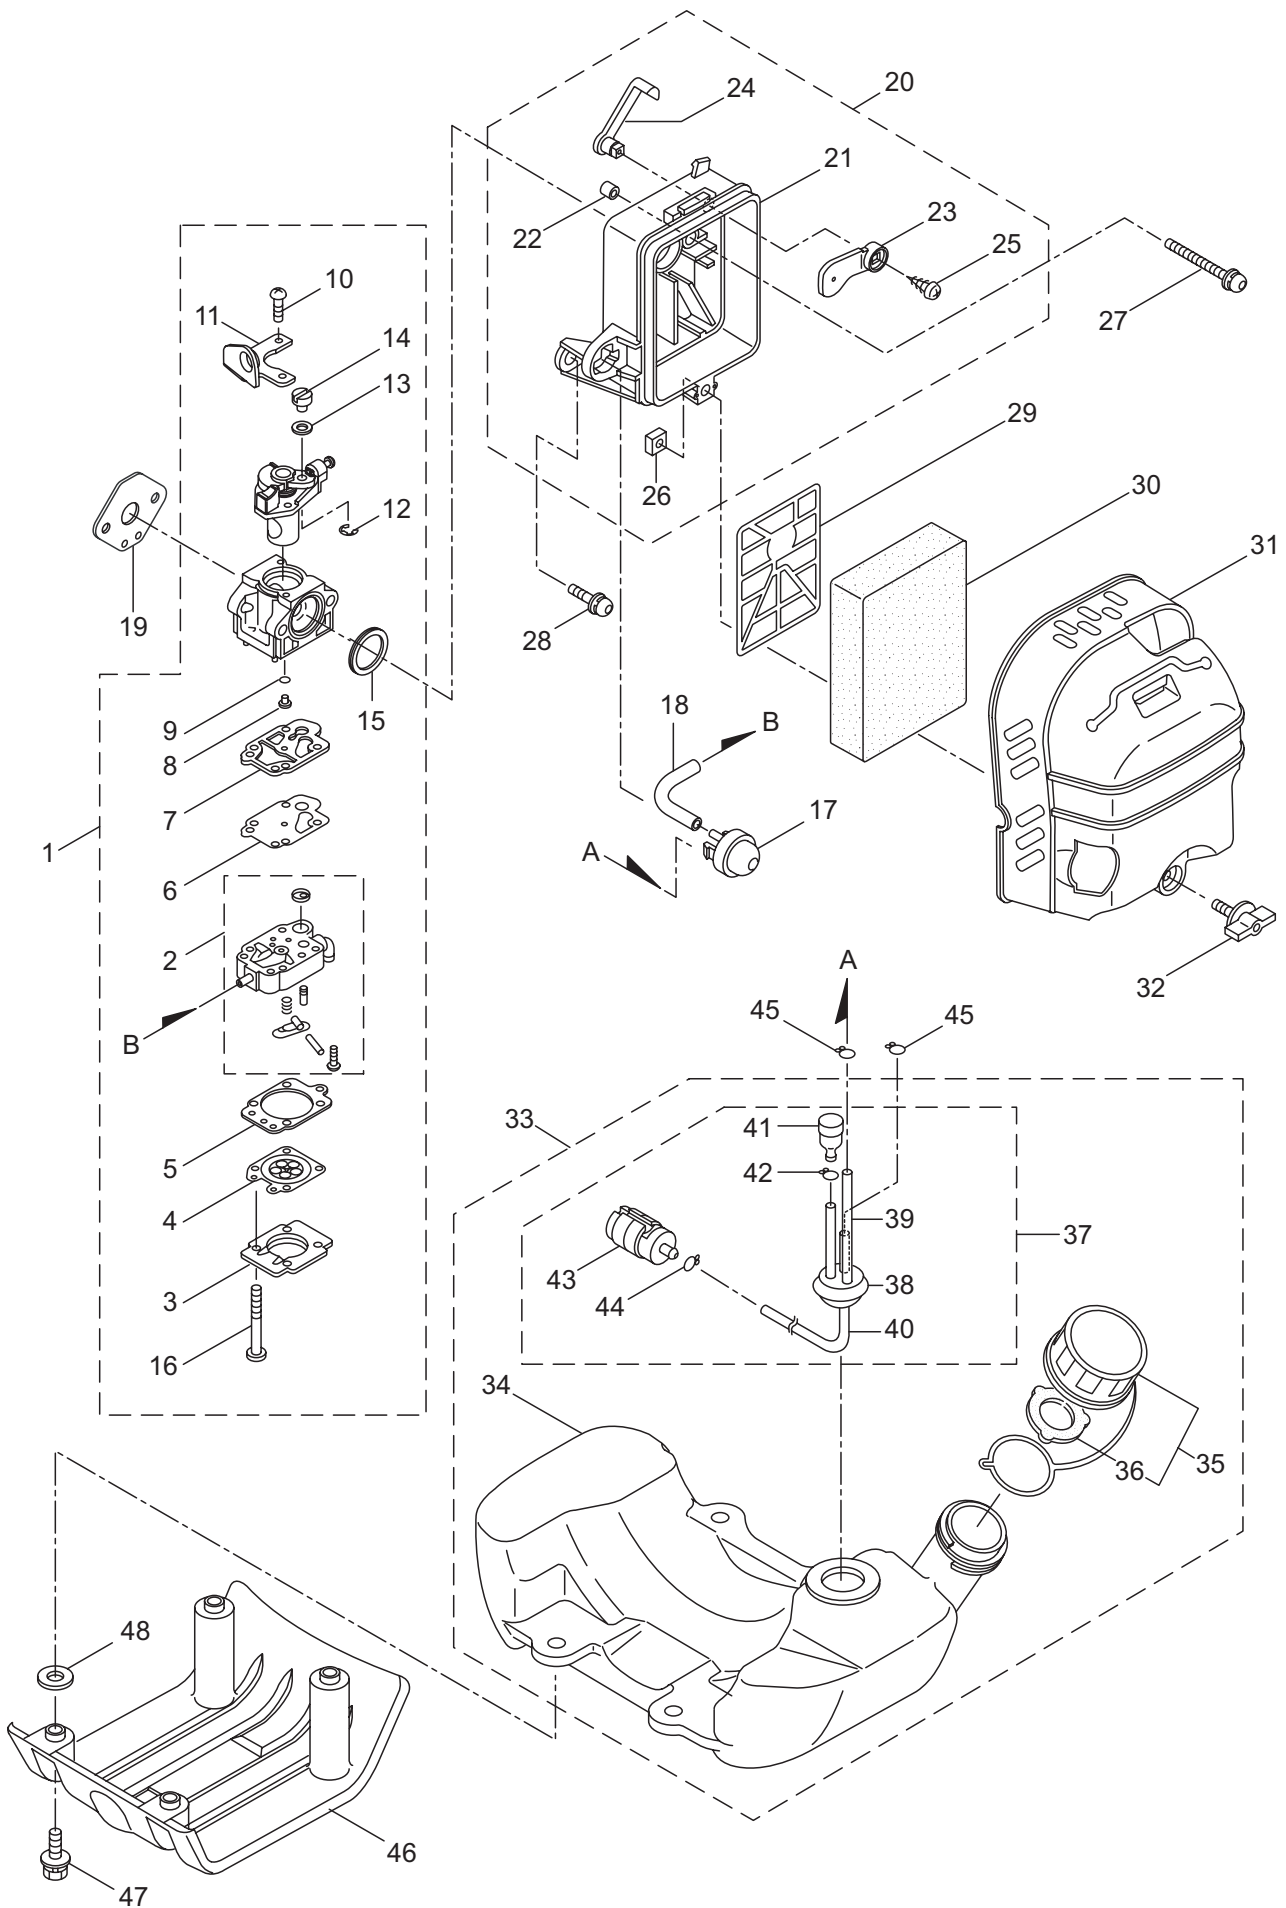

4. B42A
CARBURETOR, FUEL TANK

Ref. No.	Part No.	Part Name	Q'ty	Remarks
4-1	287021	Carburetor Ass'y	1	Incl.2-16
4-2	283124	Pump Body	1	
4-3	263726	Cover Plate	1	
4-4	283905	Diaphragm, Metering	1	
4-5	263727	Gasket	1	
4-6	262994	Diaphragm, Fuel Pump	1	
4-7	282576	Gasket	1	
4-8	287061	Main Jet	1	
4-9	261871	O-Ring	1	
4-10	261875	Screw	2	
4-11	264677	Bracket	1	
4-12	261876	E-Ring	1	
4-13	264678	Washer	1	
4-14	261658	Swivel	1	
4-15	261657	Packing	1	
4-16	263737	Screw	4	
4-17	282299	Pump	1	
4-18	282512	Pipe	1	
4-19	282301	Gasket	1	
4-20	282302	Case Ass'y	1	Incl.21-26
4-21	282303	Case Body	1	
4-22	282484	Sleeve	3	
4-23	282304	Valve	1	
4-24	282305	Lever	1	
4-25	269032	Screw	1	3.5X8
4-26	269423	Nut	1	M5
4-27	261814	Cap Screw	2	M5X50WSW
4-28	264807	Cap Screw	1	M5X16WSW
4-29	282481	Screen	1	
4-30	282306	Element	1	
4-31	285814	Cleaner Cover	1	
4-32	281438	Knob	1	
4-33	285816	Fuel Tank Ass'y	1	Incl.34-44
4-34	285817	Fuel Tank	1	
4-35	281564	Fuel Tank Cap Ass'y	1	Incl.36
4-36	269377	Gasket	1	
4-37	286794	Fuel Pipe Pick-up Ass'y	1	Incl.38-44
4-38	268065	Grommet	1	
4-39	286792	Return Pipe	1	
4-40	262649	Fuel Pipe	1	180L
4-41	261590	Breather Ass'y	1	
4-42	261117	Clip	1	
4-43	267328	Fuel Filter Ass'y	1	
4-44	261117	Clip	1	
4-45	261117	Clip	2