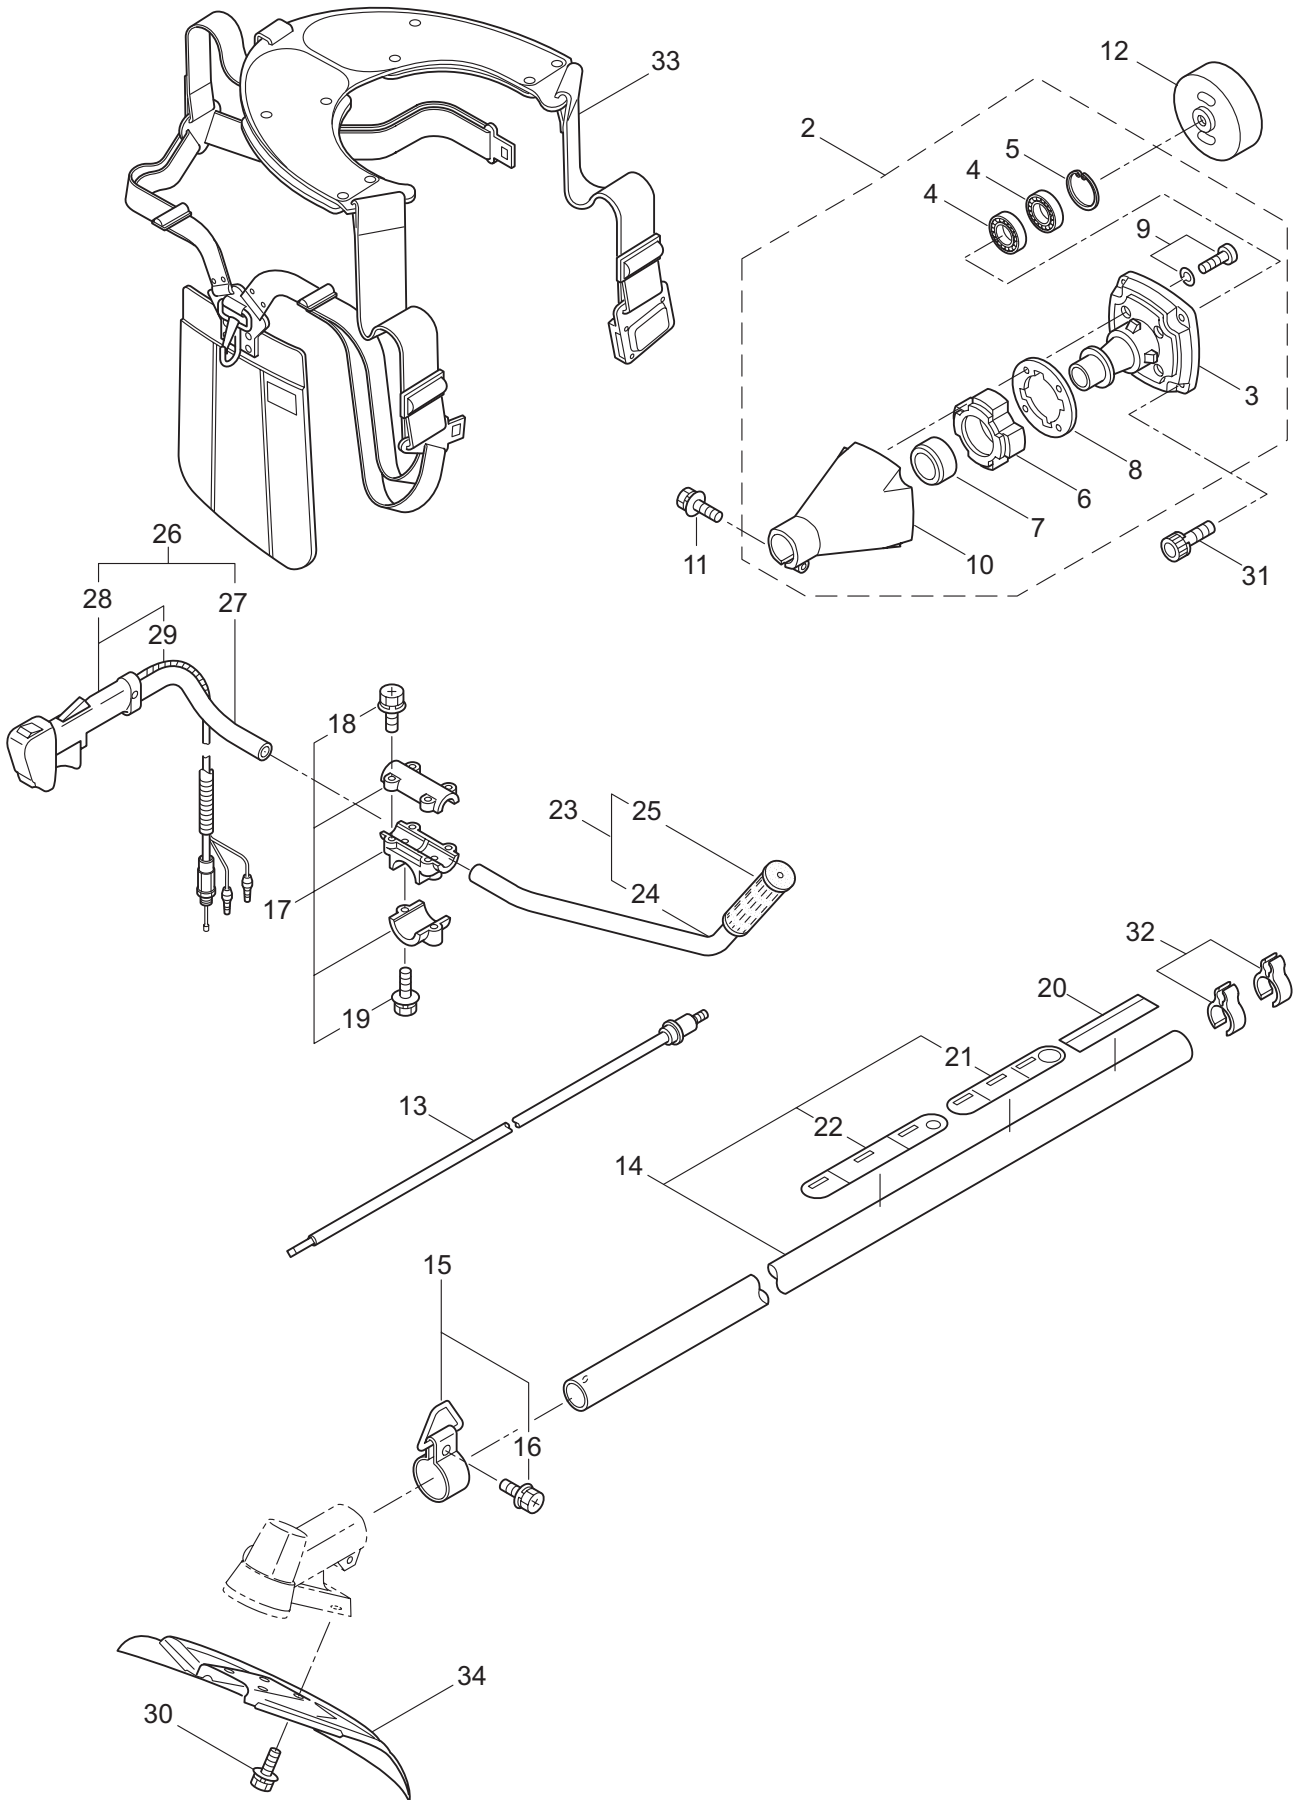

2010.10.

P/N 523018

1. B42A
MAIN BODY

Ref. No.	Part No.	Part Name	Q'ty	Remarks
1-1	363742	B42A	1	
1-2	228329	Clutch Case Ass'y	1	Incl.3-10
1-3	227729	Bearing Case	1	
1-4	140474	Bearing	2	#6202ZZ
1-5	012380	Snap Ring	1	#35
1-6	217045	Buffer (A)	1	
1-7	217046	Buffer (B)	1	
1-8	217047	Washer	1	
1-9	092033	Screw	4	M5X15
1-10	227728	Transmission Pipe Bracket	1	
1-11	092556	Bolt	1	M6X30
1-12	211203	Clutch Drum	1	78XM8
1-13	217897	Driveshaft Ass'y	1	
1-14	220082	Driveshaft Tube Ass'y	1	Incl.21,22
1-15	217850	Hanging Bracket Ass'y	1	Incl.16
1-16	092548	Bolt	1	M5X15
1-17	217638	Bracket Ass'y	1	Incl.18,19
1-18	092554	Bolt	4	M6X25
1-19	092556	Bolt	2	M6X30
1-20	231802	Label	1	B42A
1-21	221501	Label	1	
1-22	221502	Label	1	
1-23	228398	Handle Ass'y-Left	1	Incl.24,25
1-24	228399	Handle	1	
1-25	226512	Handle Grip	1	
1-26	229074	Handle Ass'y-Right	1	Incl.27-29
1-27	228401	Handle	1	
1-28	229005	Throttle Trigger	1	Incl.29
1-29	229026	Wire Ass'y	1	
1-30	092562	Bolt	4	M5X10
1-31	219113	Bolt	4	M6X20
1-32	219161	Wire Guide	2	
1-33	998384	Hanging Strap Ass'y	1	
1-34	217091	Safety Cover Ass'y	1	

2. B42A
GEARCASE

Ref. No.	Part No.	Part Name	Q'ty	Remarks
2-1	217088	Gearcase Ass'y	1	Incl.2-19
2-2	217089	Gearcase	1	
2-3	089101	Bolt	1	M8X10
2-4	092556	Bolt	1	M6X30
2-5	210560	Bearing	1	#609
2-6	227102	Gear Set	1	
2-7	217057	Blade Shaft	1	
2-8	022009	Bearing	1	#6002
2-9	016732	Snap Ring	1	#32
2-10	212394	Collar	1	15X22X8L
2-11	211818	Oil Seal	1	D22 32 6
2-12	215610	Bolt	1	M8X22,Counterclockwise
2-13	014490	Bearing	1	#6000
2-14	106933	Bearing	1	#6000Z
2-15	014210	Snap Ring	1	#10
2-16	054676	Snap Ring	1	#26
2-17	217060	Boss Adapter	1	
2-18	217061	Clamping Washer	1	
2-19	210308	Stabilizer	1	
2-20	089747	Bolt	1	M6X12